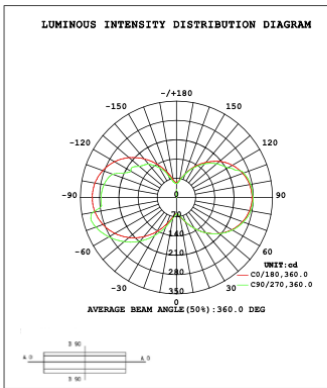

Note: The Curves indicate the illuminated area and the average illumination when the luminaire is at different distance.

**SB-S01A50WZ 39.37" 50W @ 4000K**

**SB-S01A60WZ 47.24" 60W @ 4000K**

**SB-S01A70WZ 59.06" 70W @ 4000K**

Flux out:538.9 lm

Height	Eavg, Emax	Angle:90.00deg	Diameter
1m	171.5, 235.6lx		200.00cm
2m	42.88, 58.91lx		400.00cm
3m	19.06, 26.18lx		600.00cm
4m	10.72, 14.73lx		800.00cm
5m	6.861, 9.426lx		1000.00cm
6m	4.765, 6.546lx		1200.00cm
7m	3.501, 4.809lx		1400.00cm
8m	2.680, 3.682lx		1600.00cm
9m	2.118, 2.909lx		1800.00cm
10m	1.715, 2.356lx		2000.00cm

**SB-S01A80WZ 70.87" 80W @ 4000K**

Flux out:318.7 lm

Height	Eavg, Emax	Angle:68.36deg	Diameter
1m	206.9, 271.4lx		135.83cm
2m	51.73, 67.84lx		271.66cm
3m	22.99, 30.15lx		407.49cm
4m	12.93, 16.96lx		543.32cm
5m	8.278, 10.85lx		679.15cm
6m	5.748, 7.538lx		814.98cm
7m	4.223, 5.538lx		950.81cm
8m	3.233, 4.240lx		1086.64cm
9m	2.555, 3.350lx		1222.47cm
10m	2.069, 2.714lx		1358.29cm

**Illumination inside the profile, light outside**

**SB-S01B40WZ 31.50" 40W @ 4000K**

Flux out:259.3 lm

Height	Eavg, Emax	Angle:90.00deg	Diameter
1m	82.53, 104.7lx		200.00cm
2m	20.63, 26.19lx		400.00cm
3m	9.170, 11.64lx		600.00cm
4m	5.158, 6.546lx		800.00cm
5m	3.301, 4.190lx		1000.00cm
6m	2.293, 2.909lx		1200.00cm
7m	1.684, 2.138lx		1400.00cm
8m	1.290, 1.637lx		1600.00cm
9m	1.019, 1.293lx		1800.00cm
10m	0.8253, 1.047lx		2000.00cm