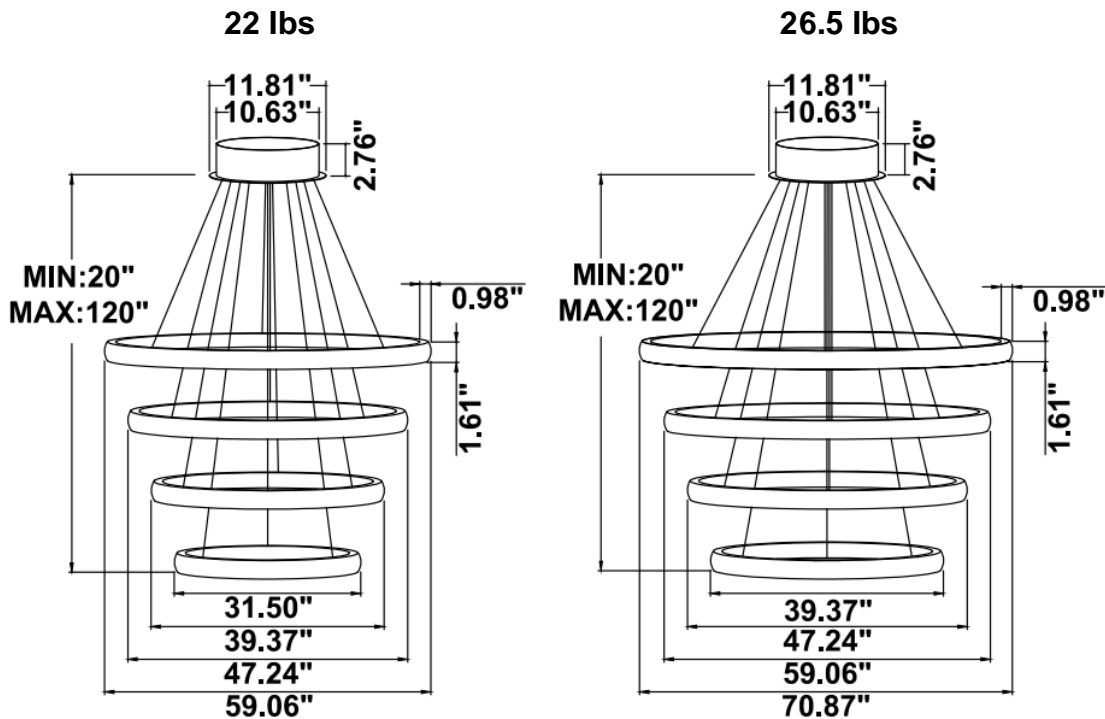

### PRODUCT DESCRIPTION

The **Kimberley** circular design is made of extruded aluminum with either inside or outside lighting and lenses that beautifully blend the LEDs. Sizes ranging from 31.5" to 70.87". Suspension height adjustable, offering over 6,500 custom powder coated colors, ships assembled.

**DIMENSIONS & WEIGHTS:** Canopy Size for ZigBee & DMX: 15.75" x 2.76"

**SB-S04A**

**SB-S04B**

**SB-S04C**

**SB-S04D**

**PHOTOMETRIC: Illumination outside the profile, light inside**

**SB-S01A40WZ 31.50" 40W @ 4000K**

Flux out:538.9 lm

Height	Eavg, Emax	Angle:90.00deg	Diameter
1m	171.5, 235.6lx		200.00cm
2m	42.88, 58.91lx		400.00cm
3m	19.06, 26.18lx		600.00cm
4m	10.72, 14.73lx		800.00cm
5m	6.861, 9.426lx		1000.00cm
6m	4.765, 6.546lx		1200.00cm
7m	3.501, 4.809lx		1400.00cm
8m	2.680, 3.682lx		1600.00cm
9m	2.118, 2.909lx		1800.00cm
10m	1.715, 2.356lx		2000.00cm

**SB-S01A80WZ 70.87" 80W @ 4000K**

Flux out:318.7 lm

Height	Eavg, Emax	Angle:68.36deg	Diameter
1m	206.9, 271.4lx		135.83cm
2m	51.73, 67.84lx		271.66cm
3m	22.99, 30.15lx		407.49cm
4m	12.93, 16.96lx		543.32cm
5m	8.278, 10.85lx		679.15cm
6m	5.748, 7.538lx		814.98cm
7m	4.223, 5.538lx		950.81cm
8m	3.233, 4.240lx		1086.64cm
9m	2.555, 3.350lx		1222.47cm
10m	2.069, 2.714lx		1358.29cm