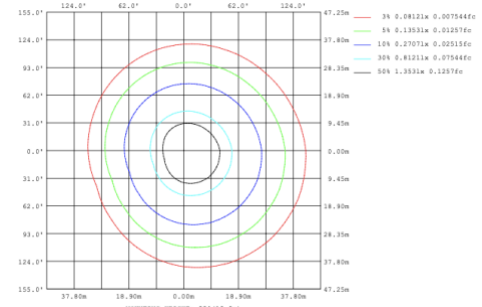

**DIMENSIONS & WEIGHTS:** Canopy Size for ZigBee & DMX: 15.75" x 2.76"

**SB-S04A**

**SB-S04B**

**SB-S04C**

**SB-S04D**

**PHOTOMETRIC: Illumination outside the profile, light inside**

**SB-S01A40WZ 31.50" 40W @ 4000K**

Note: The Curves indicate the illuminated area and the average illumination when the luminaire is at different distance.

**SB-S01A50WZ 39.37" 50W @ 4000K**

**SB-S01A60WZ 47.24" 60W @ 4000K**

**SB-S01A70WZ 59.06" 70W @ 4000K**

Flux out:538.9 lm

Height	Eavg, Emax	Angle:90.00deg	Diameter
1m	171.5, 235.6lx		200.00cm
2m	42.88, 58.91lx		400.00cm
3m	19.06, 26.18lx		600.00cm
4m	10.72, 14.73lx		800.00cm
5m	6.861, 9.426lx		1000.00cm
6m	4.765, 6.546lx		1200.00cm
7m	3.501, 4.809lx		1400.00cm
8m	2.680, 3.682lx		1600.00cm
9m	2.118, 2.909lx		1800.00cm
10m	1.715, 2.356lx		2000.00cm

**SB-S01A80WZ 70.87" 80W @ 4000K**

Flux out:318.7 lm

Height	Eavg, Emax	Angle:68.36deg	Diameter
1m	206.9, 271.4lx		135.83cm
2m	51.73, 67.84lx		271.66cm
3m	22.99, 30.15lx		407.49cm
4m	12.93, 16.96lx		543.32cm
5m	8.278, 10.85lx		679.15cm
6m	5.748, 7.538lx		814.98cm
7m	4.223, 5.538lx		950.81cm
8m	3.233, 4.240lx		1086.64cm
9m	2.555, 3.350lx		1222.47cm
10m	2.069, 2.714lx		1358.29cm