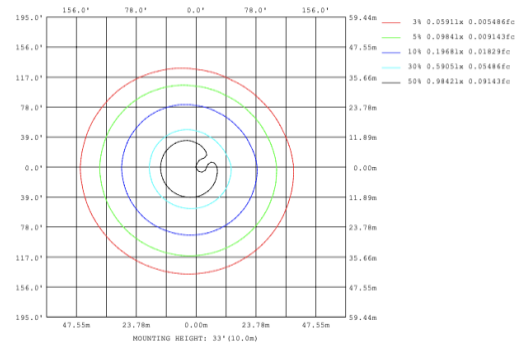

SB-S01B70WZ 59.06" 70W @ 4000K