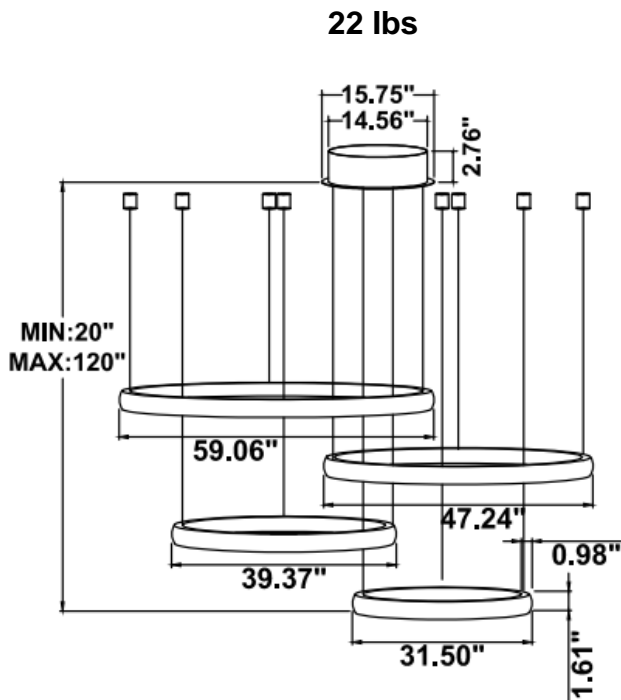

**DIMENSIONS & WEIGHTS:** Canopy Size for ZigBee & DMX: 15.75" x 2.76"

**SB-S04A**

**SB-S04B**

**SB-S04C**

**SB-S04D**

**PHOTOMETRIC: Illumination outside the profile, light inside**

**SB-S01A40WZ 31.50" 40W @ 4000K**

Note: The Curves indicate the illuminated area and the average illumination when the luminaire is at different distance.

**SB-S01A50WZ 39.37" 50W @ 4000K**

**SB-S01A60WZ 47.24" 60W @ 4000K**

**SB-S01A70WZ 59.06" 70W @ 4000K**

Flux out:538.9 lm

Height	Eavg, Emax	Angle:90.00deg	Diameter
1m	171.5, 235.6lx		200.00cm
2m	42.88, 58.91lx		400.00cm
3m	19.06, 26.18lx		600.00cm
4m	10.72, 14.73lx		800.00cm
5m	6.861, 9.426lx		1000.00cm
6m	4.765, 6.546lx		1200.00cm
7m	3.501, 4.809lx		1400.00cm
8m	2.680, 3.682lx		1600.00cm
9m	2.118, 2.909lx		1800.00cm
10m	1.715, 2.356lx		2000.00cm

**SB-S01A80WZ 70.87" 80W @ 4000K**

Flux out:318.7 lm

Height	Eavg, Emax	Angle:68.36deg	Diameter
1m	206.9, 271.4lx		135.83cm
2m	51.73, 67.84lx		271.66cm
3m	22.99, 30.15lx		407.49cm
4m	12.93, 16.96lx		543.32cm
5m	8.278, 10.85lx		679.15cm
6m	5.748, 7.538lx		814.98cm
7m	4.223, 5.538lx		950.81cm
8m	3.233, 4.240lx		1086.64cm
9m	2.555, 3.350lx		1222.47cm
10m	2.069, 2.714lx		1358.29cm