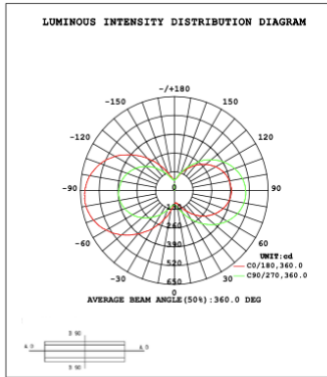

SB-S01B70WZ 59.06" 70W @ 4000K