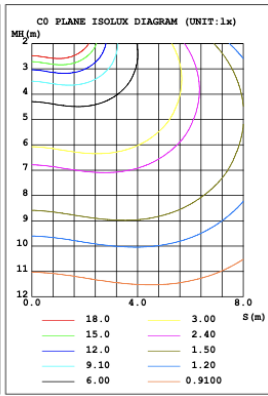

**DIMENSIONS & WEIGHTS:** Canopy Size for ZigBee & DMX: 15.75" x 2.76"

**SB-S04A**

**SB-S04B**

**SB-S04C**

**SB-S04D**

**PHOTOMETRIC: Illumination outside the profile, light inside**

**SB-S01A40WZ 31.50" 40W @ 4000K**

Note: The Curves indicate the illuminated area and the average illumination when the luminaire is at different distance.

**SB-S01A50WZ 39.37" 50W @ 4000K**

**SB-S01A60WZ 47.24" 60W @ 4000K**

**SB-S01A70WZ 59.06" 70W @ 4000K**

Flux out:538.9 lm

Height	Eavg, Emax	Angle:90.00deg	Diameter
1m	171.5, 235.6lx		200.00cm
2m	42.88, 58.91lx		400.00cm
3m	19.06, 26.18lx		600.00cm
4m	10.72, 14.73lx		800.00cm
5m	6.861, 9.426lx		1000.00cm
6m	4.765, 6.546lx		1200.00cm
7m	3.501, 4.809lx		1400.00cm
8m	2.680, 3.682lx		1600.00cm
9m	2.118, 2.909lx		1800.00cm
10m	1.715, 2.356lx		2000.00cm

**SB-S01A80WZ 70.87" 80W @ 4000K**

Flux out:318.7 lm

Height	Eavg, Emax	Angle:68.36deg	Diameter
1m	206.9, 271.4lx		135.83cm
2m	51.73, 67.84lx		271.66cm
3m	22.99, 30.15lx		407.49cm
4m	12.93, 16.96lx		543.32cm
5m	8.278, 10.85lx		679.15cm
6m	5.748, 7.538lx		814.98cm
7m	4.223, 5.538lx		950.81cm
8m	3.233, 4.240lx		1086.64cm
9m	2.555, 3.350lx		1222.47cm
10m	2.069, 2.714lx		1358.29cm