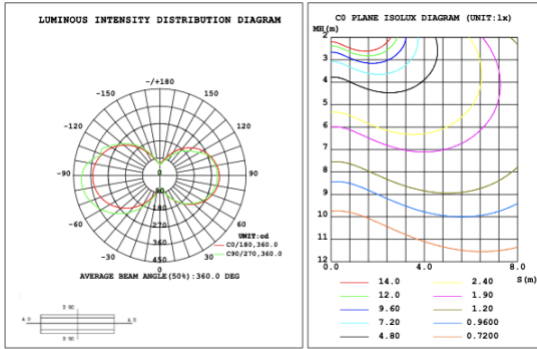

SB-S01B50WZ 39.37" 50W @ 4000K