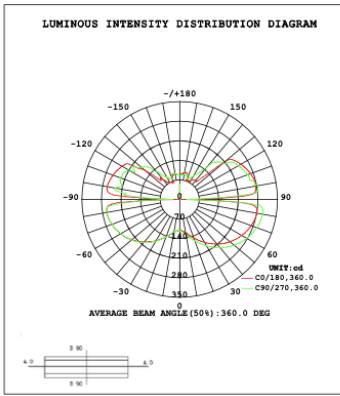

**DIMENSIONS & WEIGHTS:** Canopy Size for ZigBee & DMX: 15.75" x 2.76"

**SB-S04A**

**SB-S04B**

**SB-S04C**

**SB-S04D**

**PHOTOMETRIC: Illumination outside the profile, light inside**

**SB-S01A40WZ 31.50" 40W @ 4000K**

Note: The Curves indicate the illuminated area and the average illumination when the luminaire is at different distance.

**SB-S01A50WZ 39.37" 50W @ 4000K**

**SB-S01A60WZ 47.24" 60W @ 4000K**

**SB-S01A70WZ 59.06" 70W @ 4000K**

Flux out:538.9 lm

Height	Eavg, Emax	Angle:90.00deg	Diameter
1m	171.5, 235.6lx		200.00cm
2m	42.88, 58.91lx		400.00cm
3m	19.06, 26.18lx		600.00cm
4m	10.72, 14.73lx		800.00cm
5m	6.861, 9.426lx		1000.00cm
6m	4.765, 6.546lx		1200.00cm
7m	3.501, 4.809lx		1400.00cm
8m	2.680, 3.682lx		1600.00cm
9m	2.118, 2.909lx		1800.00cm
10m	1.715, 2.356lx		2000.00cm

**SB-S01A80WZ 70.87" 80W @ 4000K**

Flux out:318.7 lm

Height	Eavg, Emax	Angle:68.36deg	Diameter
1m	206.9, 271.4lx		135.83cm
2m	51.73, 67.84lx		271.66cm
3m	22.99, 30.15lx		407.49cm
4m	12.93, 16.96lx		543.32cm
5m	8.278, 10.85lx		679.15cm
6m	5.748, 7.538lx		814.98cm
7m	4.223, 5.538lx		950.81cm
8m	3.233, 4.240lx		1086.64cm
9m	2.555, 3.350lx		1222.47cm
10m	2.069, 2.714lx		1358.29cm