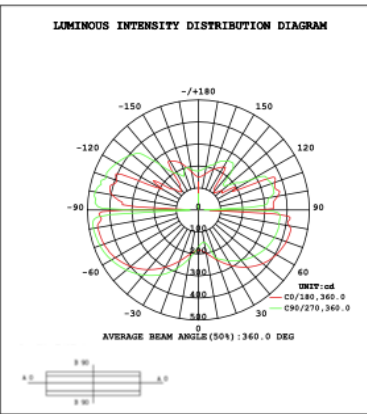

**DIMENSIONS & WEIGHTS:** Canopy Size for ZigBee & DMX: 15.75" x 2.76"

**SB-S04A**

**SB-S04B**

**SB-S04C**

**SB-S04D**

**PHOTOMETRIC: Illumination outside the profile, light inside**

**SB-S01A40WZ 31.50" 40W @ 4000K**

Note: The Curves indicate the illuminated area and the average illumination when the luminaire is at different distance.

**SB-S01A50WZ 39.37" 50W @ 4000K**

**SB-S01A60WZ 47.24" 60W @ 4000K**

**SB-S01A70WZ 59.06" 70W @ 4000K**

Flux out:538.9 lm

Height	Eavg, Emax	Angle:90.00deg	Diameter
1m	171.5, 235.6lx		200.00cm
2m	42.88, 58.91lx		400.00cm
3m	19.06, 26.18lx		600.00cm
4m	10.72, 14.73lx		800.00cm
5m	6.861, 9.426lx		1000.00cm
6m	4.765, 6.546lx		1200.00cm
7m	3.501, 4.809lx		1400.00cm
8m	2.680, 3.682lx		1600.00cm
9m	2.118, 2.909lx		1800.00cm
10m	1.715, 2.356lx		2000.00cm

**SB-S01A80WZ 70.87" 80W @ 4000K**

Flux out:318.7 lm

Height	Eavg, Emax	Angle:68.36deg	Diameter
1m	206.9, 271.4lx		135.83cm
2m	51.73, 67.84lx		271.66cm
3m	22.99, 30.15lx		407.49cm
4m	12.93, 16.96lx		543.32cm
5m	8.278, 10.85lx		679.15cm
6m	5.748, 7.538lx		814.98cm
7m	4.223, 5.538lx		950.81cm
8m	3.233, 4.240lx		1086.64cm
9m	2.555, 3.350lx		1222.47cm
10m	2.069, 2.714lx		1358.29cm