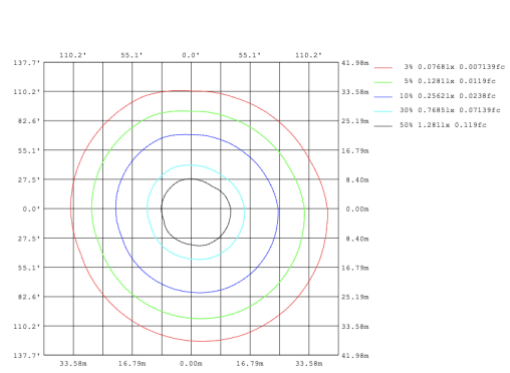

**DIMENSIONS & WEIGHTS:** Canopy Size for ZigBee & DMX: 15.75" x 2.76"

**SB-S04A**

**SB-S04B**

**SB-S04C**

**SB-S04D**

**PHOTOMETRIC: Illumination outside the profile, light inside**

**SB-S01A40WZ 31.50" 40W @ 4000K**

Note: The Curves indicate the illuminated area and the average illumination when the luminaire is at different distance.

**SB-S01A50WZ 39.37" 50W @ 4000K**

**SB-S01A60WZ 47.24" 60W @ 4000K**

**SB-S01A70WZ 59.06" 70W @ 4000K**

Flux out:538.9 lm

Height	Eavg, Emax	Angle:90.00deg	Diameter
1m	171.5, 235.6lx		200.00cm
2m	42.88, 58.91lx		400.00cm
3m	19.06, 26.18lx		600.00cm
4m	10.72, 14.73lx		800.00cm
5m	6.861, 9.426lx		1000.00cm
6m	4.765, 6.546lx		1200.00cm
7m	3.501, 4.809lx		1400.00cm
8m	2.680, 3.682lx		1600.00cm
9m	2.118, 2.909lx		1800.00cm
10m	1.715, 2.356lx		2000.00cm

**SB-S01A80WZ 70.87" 80W @ 4000K**

Flux out:318.7 lm

Height	Eavg, Emax	Angle:68.36deg	Diameter
1m	206.9, 271.4lx		135.83cm
2m	51.73, 67.84lx		271.66cm
3m	22.99, 30.15lx		407.49cm
4m	12.93, 16.96lx		543.32cm
5m	8.278, 10.85lx		679.15cm
6m	5.748, 7.538lx		814.98cm
7m	4.223, 5.538lx		950.81cm
8m	3.233, 4.240lx		1086.64cm
9m	2.555, 3.350lx		1222.47cm
10m	2.069, 2.714lx		1358.29cm