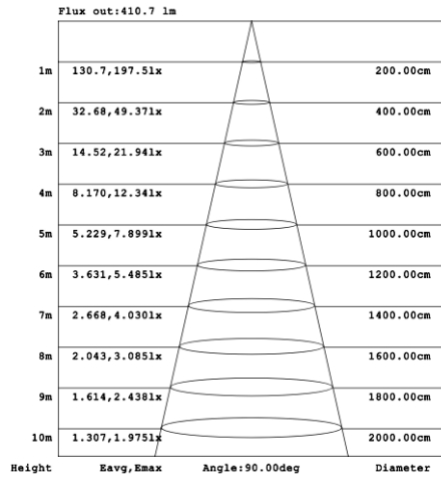

SB-S01B70WZ 59.06" 70W @ 4000K