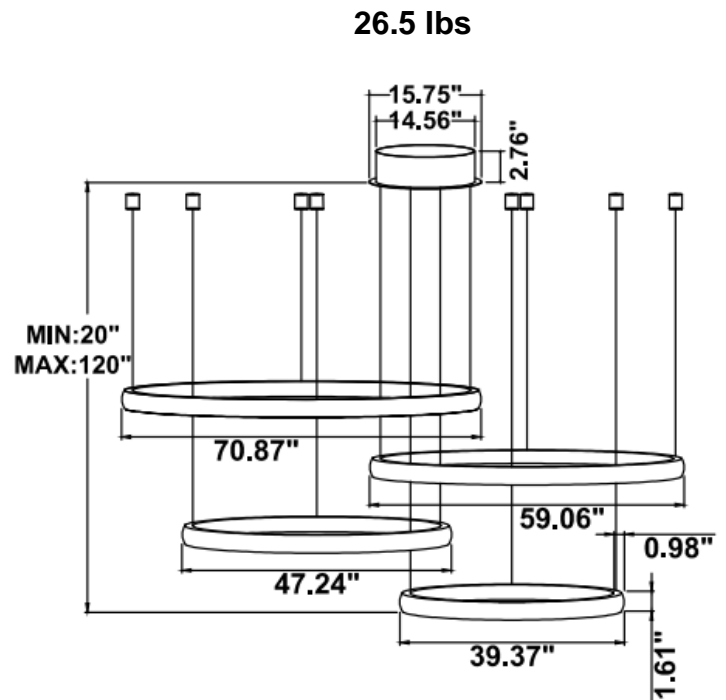

**DIMENSIONS & WEIGHTS:** Canopy Size for ZigBee & DMX: 15.75" x 2.76"

**SB-S04A**

**SB-S04B**

**SB-S04C**

**SB-S04D**

**PHOTOMETRIC: Illumination outside the profile, light inside**

**SB-S01A40WZ 31.50" 40W @ 4000K**

Note: The Curves indicate the illuminated area and the average illumination when the luminaire is at different distance.

**SB-S01A50WZ 39.37" 50W @ 4000K**

**SB-S01A60WZ 47.24" 60W @ 4000K**

**SB-S01A70WZ 59.06" 70W @ 4000K**

Flux out:538.9 lm

Height	Eavg, Emax	Angle:90.00deg	Diameter
1m	171.5, 235.6lx		200.00cm
2m	42.88, 58.91lx		400.00cm
3m	19.06, 26.18lx		600.00cm
4m	10.72, 14.73lx		800.00cm
5m	6.861, 9.426lx		1000.00cm
6m	4.765, 6.546lx		1200.00cm
7m	3.501, 4.809lx		1400.00cm
8m	2.680, 3.682lx		1600.00cm
9m	2.118, 2.909lx		1800.00cm
10m	1.715, 2.356lx		2000.00cm

**SB-S01A80WZ 70.87" 80W @ 4000K**

Flux out:318.7 lm

Height	Eavg, Emax	Angle:68.36deg	Diameter
1m	206.9, 271.4lx		135.83cm
2m	51.73, 67.84lx		271.66cm
3m	22.99, 30.15lx		407.49cm
4m	12.93, 16.96lx		543.32cm
5m	8.278, 10.85lx		679.15cm
6m	5.748, 7.538lx		814.98cm
7m	4.223, 5.538lx		950.81cm
8m	3.233, 4.240lx		1086.64cm
9m	2.555, 3.350lx		1222.47cm
10m	2.069, 2.714lx		1358.29cm