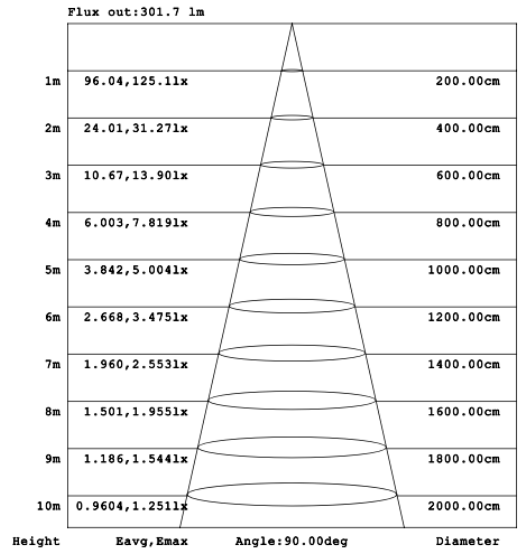

SB-S01B50WZ 39.37" 50W @ 4000K