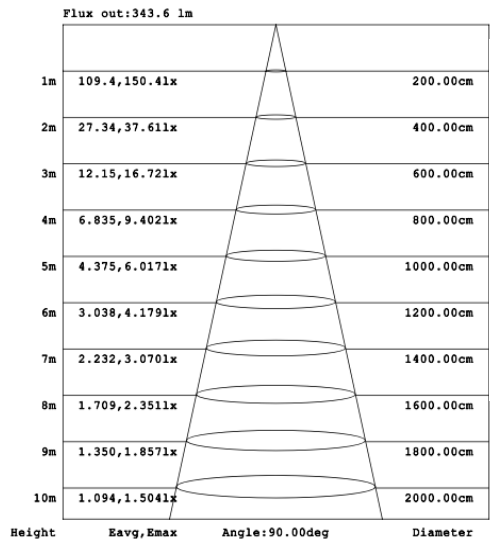

SB-S01B60WZ 47.24" 60W @ 4000K