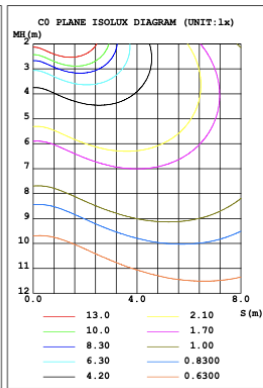

Note: The Curves indicate the illuminated area and the average illumination when the luminaire is at different distance.

**SB-S01A50WZ 39.37" 50W @ 4000K**

**SB-S01A60WZ 47.24" 60W @ 4000K**

**SB-S01A70WZ 59.06" 70W @ 4000K**

Flux out:538.9 lm

Height	Eavg, Emax	Angle:90.00deg	Diameter
1m	171.5, 235.6lx		200.00cm
2m	42.88, 58.91lx		400.00cm
3m	19.06, 26.18lx		600.00cm
4m	10.72, 14.73lx		800.00cm
5m	6.861, 9.426lx		1000.00cm
6m	4.765, 6.546lx		1200.00cm
7m	3.501, 4.809lx		1400.00cm
8m	2.680, 3.682lx		1600.00cm
9m	2.118, 2.909lx		1800.00cm
10m	1.715, 2.356lx		2000.00cm

**SB-S01A80WZ 70.87" 80W @ 4000K**

Flux out:318.7 lm

Height	Eavg, Emax	Angle:68.36deg	Diameter
1m	206.9, 271.4lx		135.83cm
2m	51.73, 67.84lx		271.66cm
3m	22.99, 30.15lx		407.49cm
4m	12.93, 16.96lx		543.32cm
5m	8.278, 10.85lx		679.15cm
6m	5.748, 7.538lx		814.98cm
7m	4.223, 5.538lx		950.81cm
8m	3.233, 4.240lx		1086.64cm
9m	2.555, 3.350lx		1222.47cm
10m	2.069, 2.714lx		1358.29cm

**Illumination inside the profile, light outside**

**SB-S01B40WZ 31.50" 40W @ 4000K**

Flux out:259.3 lm

Height	Eavg, Emax	Angle:90.00deg	Diameter
1m	82.53, 104.7lx		200.00cm
2m	20.63, 26.19lx		400.00cm
3m	9.170, 11.64lx		600.00cm
4m	5.158, 6.546lx		800.00cm
5m	3.301, 4.190lx		1000.00cm
6m	2.293, 2.909lx		1200.00cm
7m	1.684, 2.138lx		1400.00cm
8m	1.290, 1.637lx		1600.00cm
9m	1.019, 1.293lx		1800.00cm
10m	0.8253, 1.047lx		2000.00cm