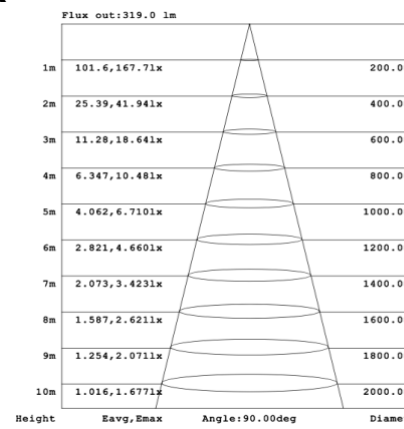

**DIMENSIONS & WEIGHTS:** Canopy Size for ZigBee & DMX: 15.75" x 2.76"

**SB-S04A**

**SB-S04B**

**SB-S04C**

**SB-S04D**

**PHOTOMETRIC: Illumination outside the profile, light inside**

**SB-S01A40WZ 31.50" 40W @ 4000K**

Note: The Curves indicate the illuminated area and the average illumination when the luminaire is at different distance.

**SB-S01A50WZ 39.37" 50W @ 4000K**

**SB-S01A60WZ 47.24" 60W @ 4000K**

**SB-S01A70WZ 59.06" 70W @ 4000K**

Flux out:538.9 lm

Height	Eavg, Emax	Angle:90.00deg	Diameter
1m	171.5, 235.6lx		200.00cm
2m	42.88, 58.91lx		400.00cm
3m	19.06, 26.18lx		600.00cm
4m	10.72, 14.73lx		800.00cm
5m	6.861, 9.426lx		1000.00cm
6m	4.765, 6.546lx		1200.00cm
7m	3.501, 4.809lx		1400.00cm
8m	2.680, 3.682lx		1600.00cm
9m	2.118, 2.909lx		1800.00cm
10m	1.715, 2.356lx		2000.00cm