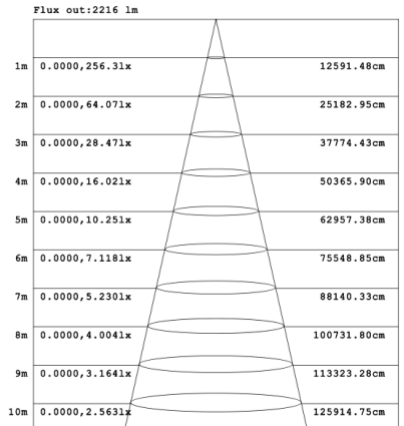

**DIMENSIONS & WEIGHTS:** Canopy Size for ZigBee & DMX: 15.75" x 2.76"

**SB-S04A**

**SB-S04B**

**SB-S04C**

**SB-S04D**

**PHOTOMETRIC: Illumination outside the profile, light inside**

**SB-S01A40WZ 31.50" 40W @ 4000K**

Note: The Curves indicate the illuminated area and the average illumination when the luminaire is at different distance.

**SB-S01A50WZ 39.37" 50W @ 4000K**

**SB-S01A60WZ 47.24" 60W @ 4000K**

**SB-S01A70WZ 59.06" 70W @ 4000K**

Flux out:538.9 lm

Height	Eavg, Emax	Angle:90.00deg	Diameter
1m	171.5, 235.6lx		200.00cm
2m	42.88, 58.91lx		400.00cm
3m	19.06, 26.18lx		600.00cm
4m	10.72, 14.73lx		800.00cm
5m	6.861, 9.426lx		1000.00cm
6m	4.765, 6.546lx		1200.00cm
7m	3.501, 4.809lx		1400.00cm
8m	2.680, 3.682lx		1600.00cm
9m	2.118, 2.909lx		1800.00cm
10m	1.715, 2.356lx		2000.00cm

**SB-S01A80WZ 70.87" 80W @ 4000K**

Flux out:318.7 lm

Height	Eavg, Emax	Angle:68.36deg	Diameter
1m	206.9, 271.4lx		135.83cm
2m	51.73, 67.84lx		271.66cm
3m	22.99, 30.15lx		407.49cm
4m	12.93, 16.96lx		543.32cm
5m	8.278, 10.85lx		679.15cm
6m	5.748, 7.538lx		814.98cm
7m	4.223, 5.538lx		950.81cm
8m	3.233, 4.240lx		1086.64cm
9m	2.555, 3.350lx		1222.47cm
10m	2.069, 2.714lx		1358.29cm