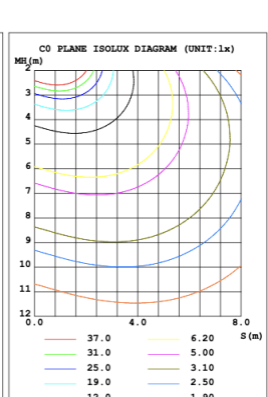

**DIMENSIONS & WEIGHTS:** Canopy Size for ZigBee & DMX: 15.75" x 2.76"

**SB-S04A**

**SB-S04B**

**SB-S04C**

**SB-S04D**

**PHOTOMETRIC: Illumination outside the profile, light inside**

**SB-S01A40WZ 31.50" 40W @ 4000K**

Note: The Curves indicate the illuminated area and the average illumination when the luminaire is at different distance.

**SB-S01A50WZ 39.37" 50W @ 4000K**

**SB-S01A60WZ 47.24" 60W @ 4000K**

**SB-S01A70WZ 59.06" 70W @ 4000K**

Flux out:538.9 lm

Height	Eavg, Emax	Angle:90.00deg	Diameter
1m	171.5, 235.6lx		200.00cm
2m	42.88, 58.91lx		400.00cm
3m	19.06, 26.18lx		600.00cm
4m	10.72, 14.73lx		800.00cm
5m	6.861, 9.426lx		1000.00cm
6m	4.765, 6.546lx		1200.00cm
7m	3.501, 4.809lx		1400.00cm
8m	2.680, 3.682lx		1600.00cm
9m	2.118, 2.909lx		1800.00cm
10m	1.715, 2.356lx		2000.00cm

**SB-S01A80WZ 70.87" 80W @ 4000K**

Flux out:318.7 lm

Height	Eavg, Emax	Angle:68.36deg	Diameter
1m	206.9, 271.4lx		135.83cm
2m	51.73, 67.84lx		271.66cm
3m	22.99, 30.15lx		407.49cm
4m	12.93, 16.96lx		543.32cm
5m	8.278, 10.85lx		679.15cm
6m	5.748, 7.538lx		814.98cm
7m	4.223, 5.538lx		950.81cm
8m	3.233, 4.240lx		1086.64cm
9m	2.555, 3.350lx		1222.47cm
10m	2.069, 2.714lx		1358.29cm