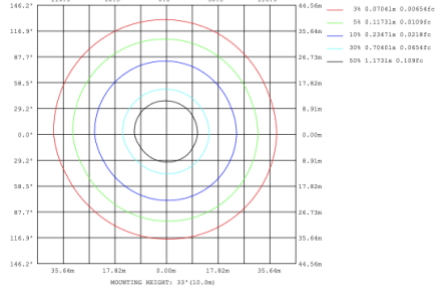

**DIMENSIONS & WEIGHTS:** Canopy Size for ZigBee & DMX: 15.75" x 2.76"

**SB-S04A**

**SB-S04B**

**SB-S04C**

**SB-S04D**

**PHOTOMETRIC: Illumination outside the profile, light inside**

**SB-S01A40WZ 31.50" 40W @ 4000K**

Note: The Curves indicate the illuminated area and the average illumination when the luminaire is at different distance.

**SB-S01A50WZ 39.37" 50W @ 4000K**

**SB-S01A60WZ 47.24" 60W @ 4000K**

**SB-S01A70WZ 59.06" 70W @ 4000K**

Flux out:538.9 lm

Height	Eavg, Emax	Angle:90.00deg	Diameter
1m	171.5, 235.6lx		200.00cm
2m	42.88, 58.91lx		400.00cm
3m	19.06, 26.18lx		600.00cm
4m	10.72, 14.73lx		800.00cm
5m	6.861, 9.426lx		1000.00cm
6m	4.765, 6.546lx		1200.00cm
7m	3.501, 4.809lx		1400.00cm
8m	2.680, 3.682lx		1600.00cm
9m	2.118, 2.909lx		1800.00cm
10m	1.715, 2.356lx		2000.00cm

**SB-S01A80WZ 70.87" 80W @ 4000K**

Flux out:318.7 lm

Height	Eavg, Emax	Angle:68.36deg	Diameter
1m	206.9, 271.4lx		135.83cm
2m	51.73, 67.84lx		271.66cm
3m	22.99, 30.15lx		407.49cm
4m	12.93, 16.96lx		543.32cm
5m	8.278, 10.85lx		679.15cm
6m	5.748, 7.538lx		814.98cm
7m	4.223, 5.538lx		950.81cm
8m	3.233, 4.240lx		1086.64cm
9m	2.555, 3.350lx		1222.47cm
10m	2.069, 2.714lx		1358.29cm