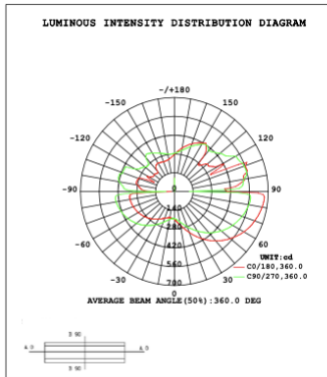

**DIMENSIONS & WEIGHTS:** Canopy Size for ZigBee & DMX: 15.75" x 2.76"

**SB-S04A**

**SB-S04B**

**SB-S04C**

**SB-S04D**

**PHOTOMETRIC: Illumination outside the profile, light inside**

**SB-S01A40WZ 31.50" 40W @ 4000K**

Note: The Curves indicate the illuminated area and the average illumination when the luminaire is at different distance.

**SB-S01A50WZ 39.37" 50W @ 4000K**

**SB-S01A60WZ 47.24" 60W @ 4000K**

**SB-S01A70WZ 59.06" 70W @ 4000K**

Flux out:538.9 lm

Height	Eavg, Emax	Angle:90.00deg	Diameter
1m	171.5, 235.6lx		200.00cm
2m	42.88, 58.91lx		400.00cm
3m	19.06, 26.18lx		600.00cm
4m	10.72, 14.73lx		800.00cm
5m	6.861, 9.426lx		1000.00cm
6m	4.765, 6.546lx		1200.00cm
7m	3.501, 4.809lx		1400.00cm
8m	2.680, 3.682lx		1600.00cm
9m	2.118, 2.909lx		1800.00cm
10m	1.715, 2.356lx		2000.00cm

**SB-S01A80WZ 70.87" 80W @ 4000K**

Flux out:318.7 lm

Height	Eavg, Emax	Angle:68.36deg	Diameter
1m	206.9, 271.4lx		135.83cm
2m	51.73, 67.84lx		271.66cm
3m	22.99, 30.15lx		407.49cm
4m	12.93, 16.96lx		543.32cm
5m	8.278, 10.85lx		679.15cm
6m	5.748, 7.538lx		814.98cm
7m	4.223, 5.538lx		950.81cm
8m	3.233, 4.240lx		1086.64cm
9m	2.555, 3.350lx		1222.47cm
10m	2.069, 2.714lx		1358.29cm