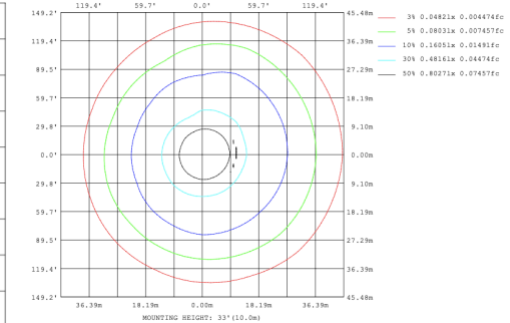

**DIMENSIONS & WEIGHTS:** Canopy Size for ZigBee & DMX: 15.75" x 2.76"

**SB-S04A**

**SB-S04B**

**SB-S04C**

**SB-S04D**

**PHOTOMETRIC: Illumination outside the profile, light inside**

**SB-S01A40WZ 31.50" 40W @ 4000K**

Note: The Curves indicate the illuminated area and the average illumination when the luminaire is at different distance.

**SB-S01A50WZ 39.37" 50W @ 4000K**

**SB-S01A60WZ 47.24" 60W @ 4000K**

**SB-S01A70WZ 59.06" 70W @ 4000K**

Flux out:538.9 lm

Height	Eavg, Emax	Angle:90.00deg	Diameter
1m	171.5, 235.6lx		200.00cm
2m	42.88, 58.91lx		400.00cm
3m	19.06, 26.18lx		600.00cm
4m	10.72, 14.73lx		800.00cm
5m	6.861, 9.426lx		1000.00cm
6m	4.765, 6.546lx		1200.00cm
7m	3.501, 4.809lx		1400.00cm
8m	2.680, 3.682lx		1600.00cm
9m	2.118, 2.909lx		1800.00cm
10m	1.715, 2.356lx		2000.00cm

**SB-S01A80WZ 70.87" 80W @ 4000K**

Flux out:318.7 lm

Height	Eavg, Emax	Angle:68.36deg	Diameter
1m	206.9, 271.4lx		135.83cm
2m	51.73, 67.84lx		271.66cm
3m	22.99, 30.15lx		407.49cm
4m	12.93, 16.96lx		543.32cm
5m	8.278, 10.85lx		679.15cm
6m	5.748, 7.538lx		814.98cm
7m	4.223, 5.538lx		950.81cm
8m	3.233, 4.240lx		1086.64cm
9m	2.555, 3.350lx		1222.47cm
10m	2.069, 2.714lx		1358.29cm