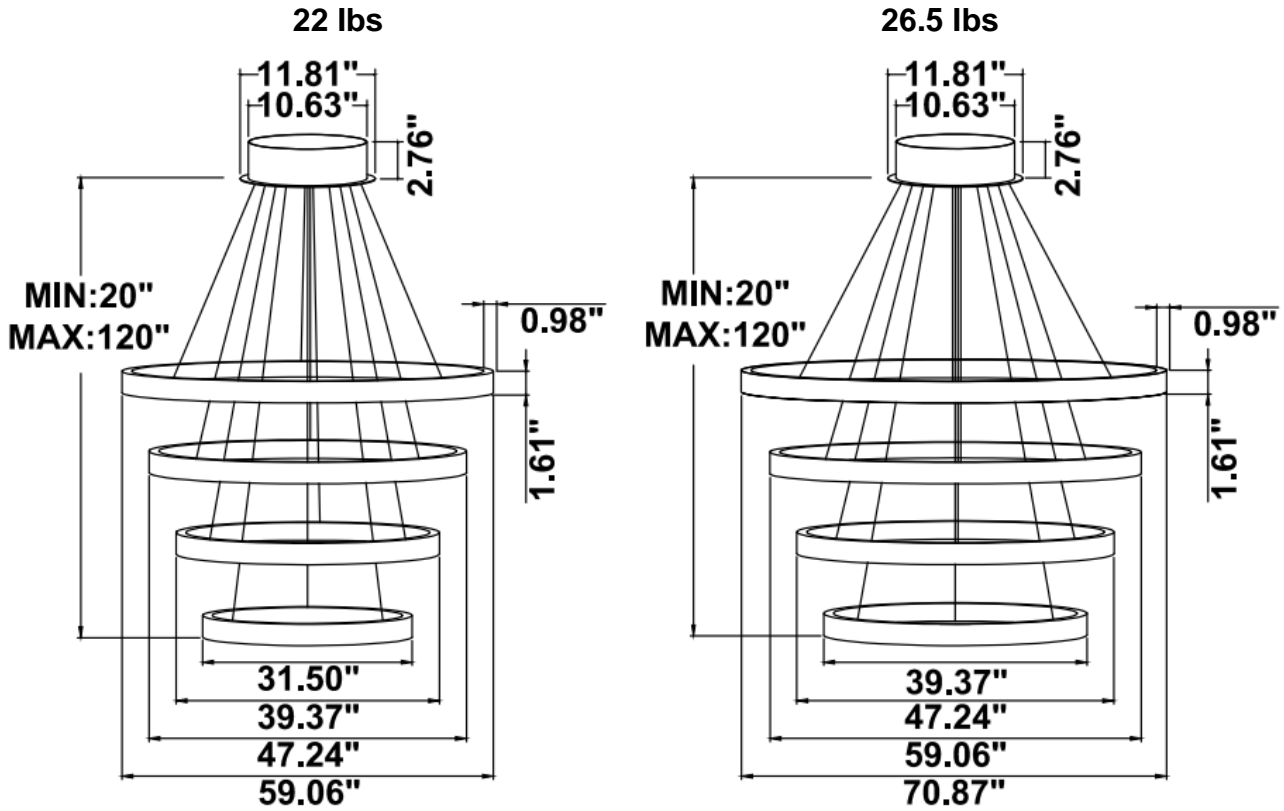

### PRODUCT DESCRIPTION

The **Kimberley** circular design is made of extruded aluminum with either inside or outside lighting and lenses that beautifully blend the LEDs. Sizes ranging from 31.5" to 70.87". Suspension height adjustable, offering over 6,500 custom powder coated colors, ships assembled.

**DIMENSIONS & WEIGHTS:** Canopy Size for ZigBee & DMX: 15.75" x 2.76"

**SB-S04A**

**SB-S04B**

**SB-S04C**

**SB-S04D**

**PHOTOMETRIC: Illumination outside the profile, light inside**

**SB-S01A40WZ 31.50" 40W @ 4000K**

Flux out:538.9 lm

Height	Eavg, Emax	Angle:90.00deg	Diameter
1m	171.5, 235.6lx		200.00cm
2m	42.88, 58.91lx		400.00cm
3m	19.06, 26.18lx		600.00cm
4m	10.72, 14.73lx		800.00cm
5m	6.861, 9.426lx		1000.00cm
6m	4.765, 6.546lx		1200.00cm
7m	3.501, 4.809lx		1400.00cm
8m	2.680, 3.682lx		1600.00cm
9m	2.118, 2.909lx		1800.00cm
10m	1.715, 2.356lx		2000.00cm

**SB-S01A80WZ 70.87" 80W @ 4000K**

Flux out:318.7 lm

Height	Eavg, Emax	Angle:68.36deg	Diameter
1m	206.9, 271.4lx		135.83cm
2m	51.73, 67.84lx		271.66cm
3m	22.99, 30.15lx		407.49cm
4m	12.93, 16.96lx		543.32cm
5m	8.278, 10.85lx		679.15cm
6m	5.748, 7.538lx		814.98cm
7m	4.223, 5.538lx		950.81cm
8m	3.233, 4.240lx		1086.64cm
9m	2.555, 3.350lx		1222.47cm
10m	2.069, 2.714lx		1358.29cm