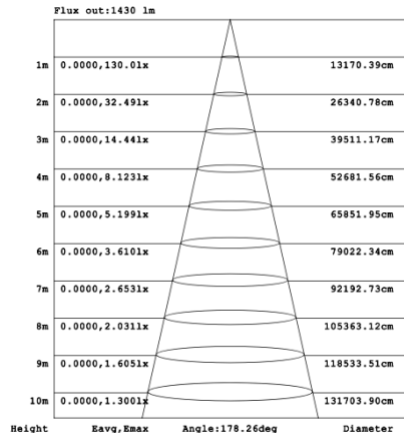

**DIMENSIONS & WEIGHTS:** Canopy Size for ZigBee & DMX: 15.75" x 2.76"

**SB-S04A**

**SB-S04B**

**SB-S04C**

**SB-S04D**

**PHOTOMETRIC: Illumination outside the profile, light inside**

**SB-S01A40WZ 31.50" 40W @ 4000K**

Note: The Curves indicate the illuminated area and the average illumination when the luminaire is at different distance.

**SB-S01A50WZ 39.37" 50W @ 4000K**

**SB-S01A60WZ 47.24" 60W @ 4000K**

**SB-S01A70WZ 59.06" 70W @ 4000K**

Flux out:538.9 lm

Height	Eavg, Emax	Angle:90.00deg	Diameter
1m	171.5, 235.6lx		200.00cm
2m	42.88, 58.91lx		400.00cm
3m	19.06, 26.18lx		600.00cm
4m	10.72, 14.73lx		800.00cm
5m	6.861, 9.426lx		1000.00cm
6m	4.765, 6.546lx		1200.00cm
7m	3.501, 4.809lx		1400.00cm
8m	2.680, 3.682lx		1600.00cm
9m	2.118, 2.909lx		1800.00cm
10m	1.715, 2.356lx		2000.00cm

**SB-S01A80WZ 70.87" 80W @ 4000K**

Flux out:318.7 lm

Height	Eavg, Emax	Angle:68.36deg	Diameter
1m	206.9, 271.4lx		135.83cm
2m	51.73, 67.84lx		271.66cm
3m	22.99, 30.15lx		407.49cm
4m	12.93, 16.96lx		543.32cm
5m	8.278, 10.85lx		679.15cm
6m	5.748, 7.538lx		814.98cm
7m	4.223, 5.538lx		950.81cm
8m	3.233, 4.240lx		1086.64cm
9m	2.555, 3.350lx		1222.47cm
10m	2.069, 2.714lx		1358.29cm