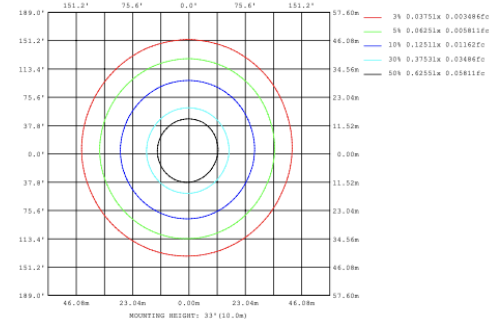

SB-S01B50WZ 39.37" 50W @ 4000K