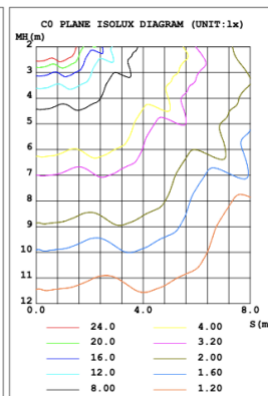

**DIMENSIONS & WEIGHTS:** Canopy Size for ZigBee & DMX: 15.75" x 2.76"

**SB-S04A**

**SB-S04B**

**SB-S04C**

**SB-S04D**

**PHOTOMETRIC: Illumination outside the profile, light inside**

**SB-S01A40WZ 31.50" 40W @ 4000K**

Note: The Curves indicate the illuminated area and the average illumination when the luminaire is at different distance.

**SB-S01A50WZ 39.37" 50W @ 4000K**

**SB-S01A60WZ 47.24" 60W @ 4000K**

**SB-S01A70WZ 59.06" 70W @ 4000K**

Flux out:538.9 lm

Height	Eavg, Emax	Angle:90.00deg	Diameter
1m	171.5, 235.6lx		200.00cm
2m	42.88, 58.91lx		400.00cm
3m	19.06, 26.18lx		600.00cm
4m	10.72, 14.73lx		800.00cm
5m	6.861, 9.426lx		1000.00cm
6m	4.765, 6.546lx		1200.00cm
7m	3.501, 4.809lx		1400.00cm
8m	2.680, 3.682lx		1600.00cm
9m	2.118, 2.909lx		1800.00cm
10m	1.715, 2.356lx		2000.00cm