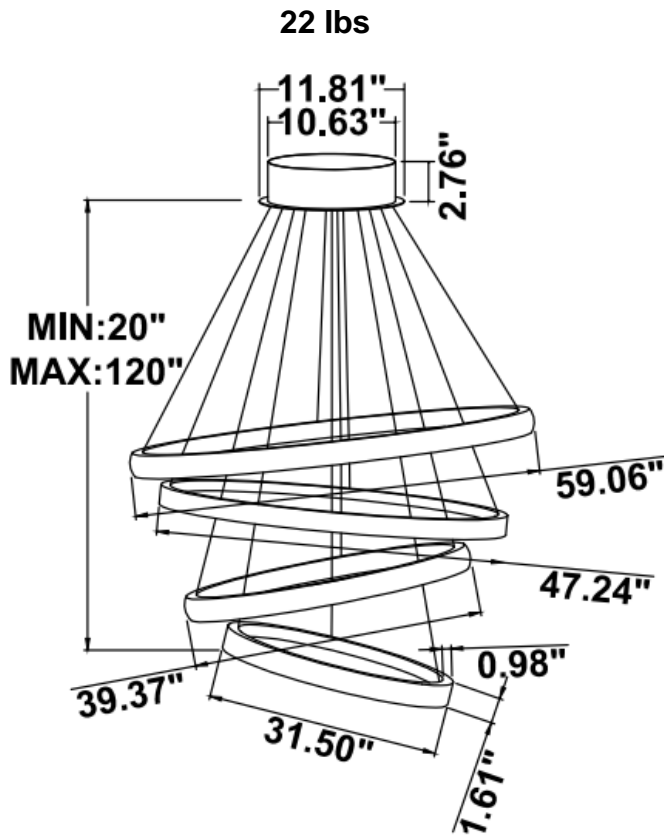

**DIMENSIONS & WEIGHTS:** Canopy Size for ZigBee & DMX: 15.75" x 2.76"

**SB-S04A**

**SB-S04B**

**SB-S04C**

**SB-S04D**

**PHOTOMETRIC: Illumination outside the profile, light inside**

**SB-S01A40WZ 31.50" 40W @ 4000K**

Note: The Curves indicate the illuminated area and the average illumination when the luminaire is at different distance.

**SB-S01A50WZ 39.37" 50W @ 4000K**

**SB-S01A60WZ 47.24" 60W @ 4000K**

**SB-S01A70WZ 59.06" 70W @ 4000K**

Flux out:538.9 lm

Height	Eavg, Emax	Angle:90.00deg	Diameter
1m	171.5, 235.6lx		200.00cm
2m	42.88, 58.91lx		400.00cm
3m	19.06, 26.18lx		600.00cm
4m	10.72, 14.73lx		800.00cm
5m	6.861, 9.426lx		1000.00cm
6m	4.765, 6.546lx		1200.00cm
7m	3.501, 4.809lx		1400.00cm
8m	2.680, 3.682lx		1600.00cm
9m	2.118, 2.909lx		1800.00cm
10m	1.715, 2.356lx		2000.00cm

**SB-S01A80WZ 70.87" 80W @ 4000K**

Flux out:318.7 lm

Height	Eavg, Emax	Angle:68.36deg	Diameter
1m	206.9, 271.4lx		135.83cm
2m	51.73, 67.84lx		271.66cm
3m	22.99, 30.15lx		407.49cm
4m	12.93, 16.96lx		543.32cm
5m	8.278, 10.85lx		679.15cm
6m	5.748, 7.538lx		814.98cm
7m	4.223, 5.538lx		950.81cm
8m	3.233, 4.240lx		1086.64cm
9m	2.555, 3.350lx		1222.47cm
10m	2.069, 2.714lx		1358.29cm