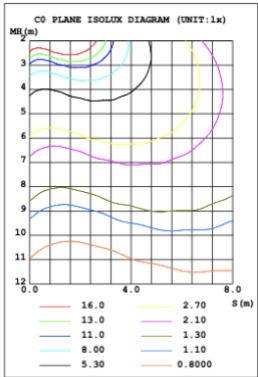

SB-S01B70WZ 59.06" 70W @ 4000K