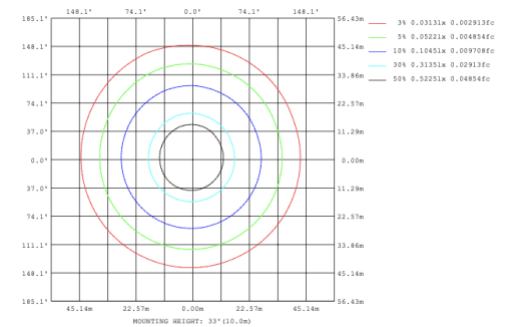

Note: The Curves indicate the illuminated area and the average illumination when the luminaire is at different distance.

**SB-S01A50WZ 39.37" 50W @ 4000K**

**SB-S01A60WZ 47.24" 60W @ 4000K**

**SB-S01A70WZ 59.06" 70W @ 4000K**

Flux out:538.9 lm

Height	Eavg, Emax	Angle:90.00deg	Diameter
1m	171.5, 235.6lx		200.00cm
2m	42.88, 58.91lx		400.00cm
3m	19.06, 26.18lx		600.00cm
4m	10.72, 14.73lx		800.00cm
5m	6.861, 9.426lx		1000.00cm
6m	4.765, 6.546lx		1200.00cm
7m	3.501, 4.809lx		1400.00cm
8m	2.680, 3.682lx		1600.00cm
9m	2.118, 2.909lx		1800.00cm
10m	1.715, 2.356lx		2000.00cm

**SB-S01A80WZ 70.87" 80W @ 4000K**

Flux out:318.7 lm

Height	Eavg, Emax	Angle:68.36deg	Diameter
1m	206.9, 271.4lx		135.83cm
2m	51.73, 67.84lx		271.66cm
3m	22.99, 30.15lx		407.49cm
4m	12.93, 16.96lx		543.32cm
5m	8.278, 10.85lx		679.15cm
6m	5.748, 7.538lx		814.98cm
7m	4.223, 5.538lx		950.81cm
8m	3.233, 4.240lx		1086.64cm
9m	2.555, 3.350lx		1222.47cm
10m	2.069, 2.714lx		1358.29cm

**Illumination inside the profile, light outside**

**SB-S01B40WZ 31.50" 40W @ 4000K**

Flux out:259.3 lm

Height	Eavg, Emax	Angle:90.00deg	Diameter
1m	82.53, 104.7lx		200.00cm
2m	20.63, 26.19lx		400.00cm
3m	9.170, 11.64lx		600.00cm
4m	5.158, 6.546lx		800.00cm
5m	3.301, 4.190lx		1000.00cm
6m	2.293, 2.909lx		1200.00cm
7m	1.684, 2.138lx		1400.00cm
8m	1.290, 1.637lx		1600.00cm
9m	1.019, 1.293lx		1800.00cm
10m	0.8253, 1.047lx		2000.00cm