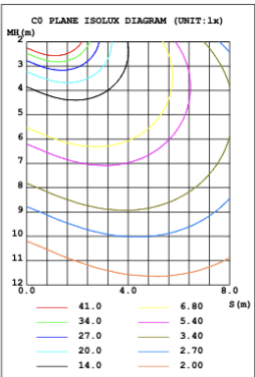

**DIMENSIONS & WEIGHTS:** Canopy Size for ZigBee & DMX: 15.75" x 2.76"

**SB-S04A**

**SB-S04B**

**SB-S04C**

**SB-S04D**

**PHOTOMETRIC: Illumination outside the profile, light inside**

**SB-S01A40WZ 31.50" 40W @ 4000K**

Note: The Curves indicate the illuminated area and the average illumination when the luminaire is at different distance.

**SB-S01A50WZ 39.37" 50W @ 4000K**

**SB-S01A60WZ 47.24" 60W @ 4000K**

**SB-S01A70WZ 59.06" 70W @ 4000K**

Flux out:538.9 lm

Height	Eavg, Emax	Angle:90.00deg	Diameter
1m	171.5, 235.6lx		200.00cm
2m	42.88, 58.91lx		400.00cm
3m	19.06, 26.18lx		600.00cm
4m	10.72, 14.73lx		800.00cm
5m	6.861, 9.426lx		1000.00cm
6m	4.765, 6.546lx		1200.00cm
7m	3.501, 4.809lx		1400.00cm
8m	2.680, 3.682lx		1600.00cm
9m	2.118, 2.909lx		1800.00cm
10m	1.715, 2.356lx		2000.00cm

**SB-S01A80WZ 70.87" 80W @ 4000K**

Flux out:318.7 lm

Height	Eavg, Emax	Angle:68.36deg	Diameter
1m	206.9, 271.4lx		135.83cm
2m	51.73, 67.84lx		271.66cm
3m	22.99, 30.15lx		407.49cm
4m	12.93, 16.96lx		543.32cm
5m	8.278, 10.85lx		679.15cm
6m	5.748, 7.538lx		814.98cm
7m	4.223, 5.538lx		950.81cm
8m	3.233, 4.240lx		1086.64cm
9m	2.555, 3.350lx		1222.47cm
10m	2.069, 2.714lx		1358.29cm