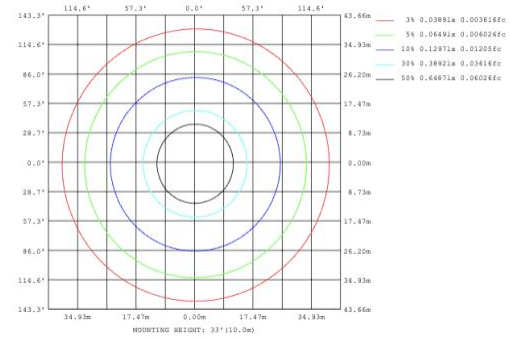

**DIMENSIONS & WEIGHTS:** Canopy Size for ZigBee & DMX: 15.75" x 2.76"

**SB-S04A**

**SB-S04B**

**SB-S04C**

**SB-S04D**

**PHOTOMETRIC: Illumination outside the profile, light inside**

**SB-S01A40WZ 31.50" 40W @ 4000K**

Note: The Curves indicate the illuminated area and the average illumination when the luminaire is at different distance.

**SB-S01A50WZ 39.37" 50W @ 4000K**

**SB-S01A60WZ 47.24" 60W @ 4000K**

**SB-S01A70WZ 59.06" 70W @ 4000K**

Flux out:538.9 lm

Height	Eavg, Emax	Angle:90.00deg	Diameter
1m	171.5, 235.6lx		200.00cm
2m	42.88, 58.91lx		400.00cm
3m	19.06, 26.18lx		600.00cm
4m	10.72, 14.73lx		800.00cm
5m	6.861, 9.426lx		1000.00cm
6m	4.765, 6.546lx		1200.00cm
7m	3.501, 4.809lx		1400.00cm
8m	2.680, 3.682lx		1600.00cm
9m	2.118, 2.909lx		1800.00cm
10m	1.715, 2.356lx		2000.00cm

**SB-S01A80WZ 70.87" 80W @ 4000K**

Flux out:318.7 lm

Height	Eavg, Emax	Angle:68.36deg	Diameter
1m	206.9, 271.4lx		135.83cm
2m	51.73, 67.84lx		271.66cm
3m	22.99, 30.15lx		407.49cm
4m	12.93, 16.96lx		543.32cm
5m	8.278, 10.85lx		679.15cm
6m	5.748, 7.538lx		814.98cm
7m	4.223, 5.538lx		950.81cm
8m	3.233, 4.240lx		1086.64cm
9m	2.555, 3.350lx		1222.47cm
10m	2.069, 2.714lx		1358.29cm