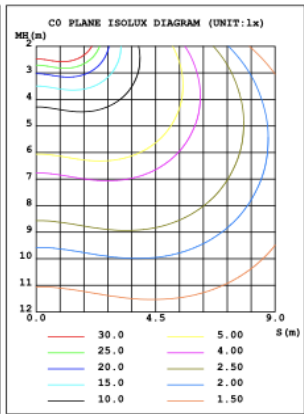

**DIMENSIONS & WEIGHTS:** Canopy Size for ZigBee & DMX: 15.75" x 2.76"

**SB-S04A**

**SB-S04B**

**SB-S04C**

**SB-S04D**

**PHOTOMETRIC: Illumination outside the profile, light inside**

**SB-S01A40WZ 31.50" 40W @ 4000K**

Note: The Curves indicate the illuminated area and the average illumination when the luminaire is at different distance.

**SB-S01A50WZ 39.37" 50W @ 4000K**

**SB-S01A60WZ 47.24" 60W @ 4000K**

**SB-S01A70WZ 59.06" 70W @ 4000K**

Flux out:538.9 lm

Height	Eavg, Emax	Angle:90.00deg	Diameter
1m	171.5, 235.6lx		200.00cm
2m	42.88, 58.91lx		400.00cm
3m	19.06, 26.18lx		600.00cm
4m	10.72, 14.73lx		800.00cm
5m	6.861, 9.426lx		1000.00cm
6m	4.765, 6.546lx		1200.00cm
7m	3.501, 4.809lx		1400.00cm
8m	2.680, 3.682lx		1600.00cm
9m	2.118, 2.909lx		1800.00cm
10m	1.715, 2.356lx		2000.00cm

**SB-S01A80WZ 70.87" 80W @ 4000K**

Flux out:318.7 lm

Height	Eavg, Emax	Angle:68.36deg	Diameter
1m	206.9, 271.4lx		135.83cm
2m	51.73, 67.84lx		271.66cm
3m	22.99, 30.15lx		407.49cm
4m	12.93, 16.96lx		543.32cm
5m	8.278, 10.85lx		679.15cm
6m	5.748, 7.538lx		814.98cm
7m	4.223, 5.538lx		950.81cm
8m	3.233, 4.240lx		1086.64cm
9m	2.555, 3.350lx		1222.47cm
10m	2.069, 2.714lx		1358.29cm