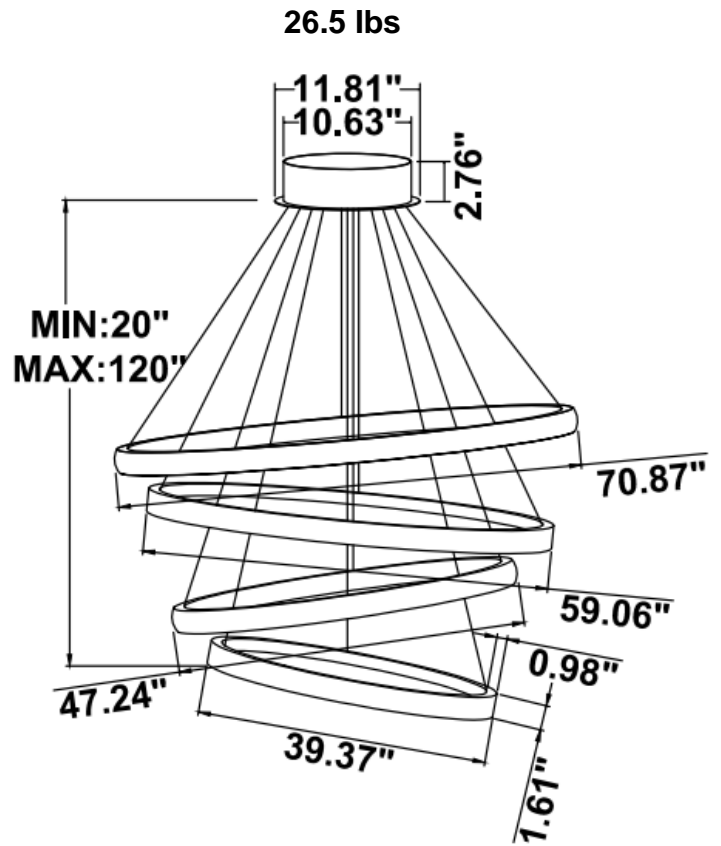

**DIMENSIONS & WEIGHTS:** Canopy Size for ZigBee & DMX: 15.75" x 2.76"

**SB-S04A**

**SB-S04B**

**SB-S04C**

**SB-S04D**

**PHOTOMETRIC: Illumination outside the profile, light inside**

**SB-S01A40WZ 31.50" 40W @ 4000K**

Note: The Curves indicate the illuminated area and the average illumination when the luminaire is at different distance.

**SB-S01A50WZ 39.37" 50W @ 4000K**

**SB-S01A60WZ 47.24" 60W @ 4000K**

**SB-S01A70WZ 59.06" 70W @ 4000K**

Flux out:538.9 lm

Height	Eavg, Emax	Angle:90.00deg	Diameter
1m	171.5, 235.6lx		200.00cm
2m	42.88, 58.91lx		400.00cm
3m	19.06, 26.18lx		600.00cm
4m	10.72, 14.73lx		800.00cm
5m	6.861, 9.426lx		1000.00cm
6m	4.765, 6.546lx		1200.00cm
7m	3.501, 4.809lx		1400.00cm
8m	2.680, 3.682lx		1600.00cm
9m	2.118, 2.909lx		1800.00cm
10m	1.715, 2.356lx		2000.00cm

**SB-S01A80WZ 70.87" 80W @ 4000K**

Flux out:318.7 lm

Height	Eavg, Emax	Angle:68.36deg	Diameter
1m	206.9, 271.4lx		135.83cm
2m	51.73, 67.84lx		271.66cm
3m	22.99, 30.15lx		407.49cm
4m	12.93, 16.96lx		543.32cm
5m	8.278, 10.85lx		679.15cm
6m	5.748, 7.538lx		814.98cm
7m	4.223, 5.538lx		950.81cm
8m	3.233, 4.240lx		1086.64cm
9m	2.555, 3.350lx		1222.47cm
10m	2.069, 2.714lx		1358.29cm