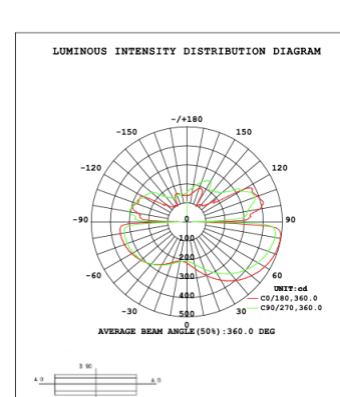

**DIMENSIONS & WEIGHTS:** Canopy Size for ZigBee & DMX: 15.75" x 2.76"

**SB-S04A**

**SB-S04B**

**SB-S04C**

**SB-S04D**

**PHOTOMETRIC: Illumination outside the profile, light inside**

**SB-S01A40WZ 31.50" 40W @ 4000K**

Note: The Curves indicate the illuminated area and the average illumination when the luminaire is at different distance.

**SB-S01A50WZ 39.37" 50W @ 4000K**

**SB-S01A60WZ 47.24" 60W @ 4000K**

**SB-S01A70WZ 59.06" 70W @ 4000K**

Flux out:538.9 lm

Height	Eavg, Emax	Angle:90.00deg	Diameter
1m	171.5, 235.6lx		200.00cm
2m	42.88, 58.91lx		400.00cm
3m	19.06, 26.18lx		600.00cm
4m	10.72, 14.73lx		800.00cm
5m	6.861, 9.426lx		1000.00cm
6m	4.765, 6.546lx		1200.00cm
7m	3.501, 4.809lx		1400.00cm
8m	2.680, 3.682lx		1600.00cm
9m	2.118, 2.909lx		1800.00cm
10m	1.715, 2.356lx		2000.00cm

**SB-S01A80WZ 70.87" 80W @ 4000K**

Flux out:318.7 lm

Height	Eavg, Emax	Angle:68.36deg	Diameter
1m	206.9, 271.4lx		135.83cm
2m	51.73, 67.84lx		271.66cm
3m	22.99, 30.15lx		407.49cm
4m	12.93, 16.96lx		543.32cm
5m	8.278, 10.85lx		679.15cm
6m	5.748, 7.538lx		814.98cm
7m	4.223, 5.538lx		950.81cm
8m	3.233, 4.240lx		1086.64cm
9m	2.555, 3.350lx		1222.47cm
10m	2.069, 2.714lx		1358.29cm