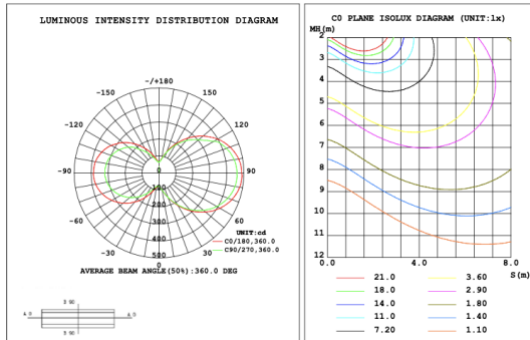

SB-S01B60WZ 47.24" 60W @ 4000K