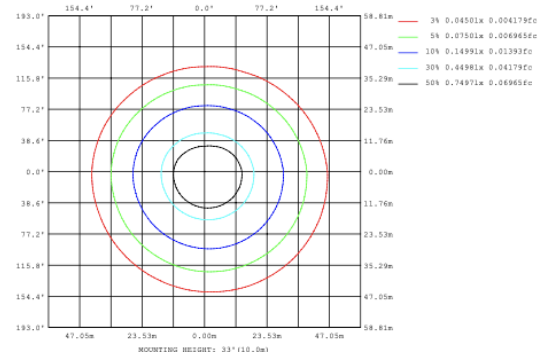

SB-S01B60WZ 47.24" 60W @ 4000K