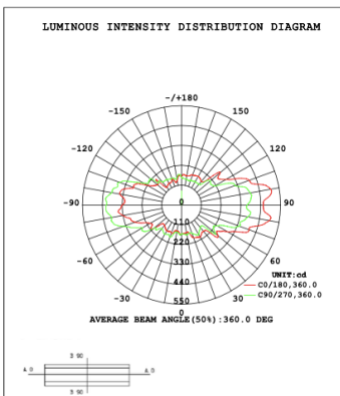

**DIMENSIONS & WEIGHTS:** Canopy Size for ZigBee & DMX: 15.75" x 2.76"

**SB-S04A**

**SB-S04B**

**SB-S04C**

**SB-S04D**

**PHOTOMETRIC: Illumination outside the profile, light inside**

**SB-S01A40WZ 31.50" 40W @ 4000K**

Note: The Curves indicate the illuminated area and the average illumination when the luminaire is at different distance.

**SB-S01A50WZ 39.37" 50W @ 4000K**

**SB-S01A60WZ 47.24" 60W @ 4000K**

**SB-S01A70WZ 59.06" 70W @ 4000K**

Flux out:538.9 lm

Height	Eavg, Emax	Angle:90.00deg	Diameter
1m	171.5, 235.6lx		200.00cm
2m	42.88, 58.91lx		400.00cm
3m	19.06, 26.18lx		600.00cm
4m	10.72, 14.73lx		800.00cm
5m	6.861, 9.426lx		1000.00cm
6m	4.765, 6.546lx		1200.00cm
7m	3.501, 4.809lx		1400.00cm
8m	2.680, 3.682lx		1600.00cm
9m	2.118, 2.909lx		1800.00cm
10m	1.715, 2.356lx		2000.00cm

**SB-S01A80WZ 70.87" 80W @ 4000K**

Flux out:318.7 lm

Height	Eavg, Emax	Angle:68.36deg	Diameter
1m	206.9, 271.4lx		135.83cm
2m	51.73, 67.84lx		271.66cm
3m	22.99, 30.15lx		407.49cm
4m	12.93, 16.96lx		543.32cm
5m	8.278, 10.85lx		679.15cm
6m	5.748, 7.538lx		814.98cm
7m	4.223, 5.538lx		950.81cm
8m	3.233, 4.240lx		1086.64cm
9m	2.555, 3.350lx		1222.47cm
10m	2.069, 2.714lx		1358.29cm