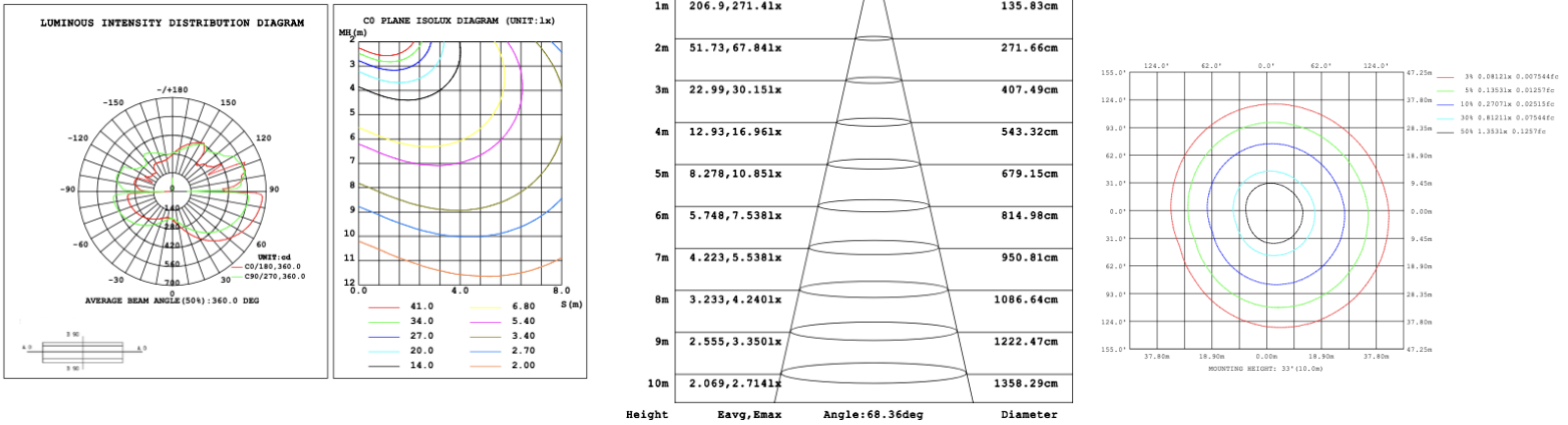

**DIMENSIONS & WEIGHTS:** Canopy Size for ZigBee & DMX: 15.75" x 2.76"

**SB-S05A**

30.5 lbs

**SB-S05B**

30.5 lbs

**SB-S05C**

30.5 lbs

**PHOTOMETRIC: Illumination outside the profile, light inside**

**SB-S01A40WZ 31.50" 40W @ 4000K**

Note: The Curves indicate the illuminated area and the average illumination when the luminaire is at different distance.

**SB-S01A50WZ 39.37" 50W @ 4000K**

**SB-S01A60WZ 47.24" 60W @ 4000K**

**SB-S01A70WZ 59.06" 70W @ 4000K**

**SB-S01A80WZ 70.87" 80W @ 4000K**

**Illumination inside the profile, light outside**

**SB-S01B40WZ 31.50" 40W @ 4000K**