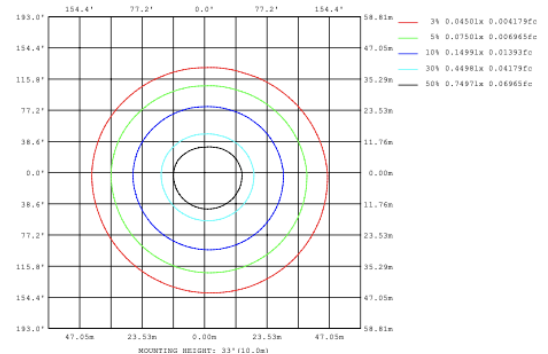

**SB-S01A40WZ 31.50" 40W @ 4000K**

Note: The Curves indicate the illuminated area and the average illumination when the luminaire is at different distance.

**SB-S01A50WZ 39.37" 50W @ 4000K**

**SB-S01A60WZ 47.24" 60W @ 4000K**

**SB-S01A70WZ 59.06" 70W @ 4000K**

**SB-S01A80WZ 70.87" 80W @ 4000K**

**Illumination inside the profile, light outside**

**SB-S01B40WZ 31.50" 40W @ 4000K**

### SB-S01B50WZ 39.37" 50W @ 4000K

Flux out:301.7 lm

Height	Eavg, Emax	Angle:90.00deg	Diameter
1m	96.04,125.11x		200.00cm
2m	24.01,31.27lx		400.00cm
3m	10.67,13.90lx		600.00cm
4m	6.003,7.819lx		800.00cm
5m	3.842,5.004lx		1000.00cm
6m	2.668,3.475lx		1200.00cm
7m	1.960,2.553lx		1400.00cm
8m	1.501,1.955lx		1600.00cm
9m	1.186,1.544lx		1800.00cm
10m	0.9604,1.251lx		2000.00cm

### SB-S01B60WZ 47.24" 60W @ 4000K

Flux out:343.6 lm

Height	Eavg, Emax	Angle:90.00deg	Diameter
1m	109.4,150.4lx		200.00cm
2m	27.34,37.61lx		400.00cm
3m	12.15,16.72lx		600.00cm
4m	6.835,9.402lx		800.00cm
5m	4.375,6.017lx		1000.00cm
6m	3.038,4.179lx		1200.00cm
7m	2.232,3.070lx		1400.00cm
8m	1.709,2.351lx		1600.00cm
9m	1.350,1.857lx		1800.00cm
10m	1.094,1.504lx		2000.00cm