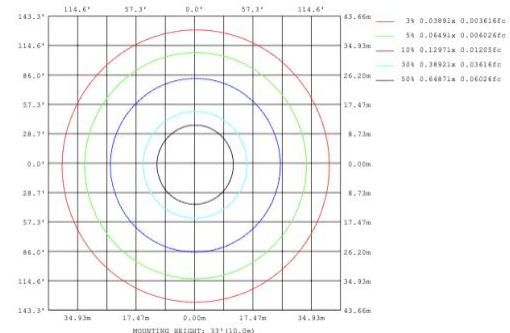

**DIMENSIONS & WEIGHTS:** Canopy Size for ZigBee & DMX: 15.75" x 2.76"

**SB-S05A**

30.5 lbs

**SB-S05B**

30.5 lbs

**SB-S05C**

30.5 lbs

**PHOTOMETRIC: Illumination outside the profile, light inside**

**SB-S01A40WZ 31.50" 40W @ 4000K**

Note: The Curves indicate the illuminated area and the average illumination when the luminaire is at different distance.

**SB-S01A50WZ 39.37" 50W @ 4000K**

**SB-S01A60WZ 47.24" 60W @ 4000K**