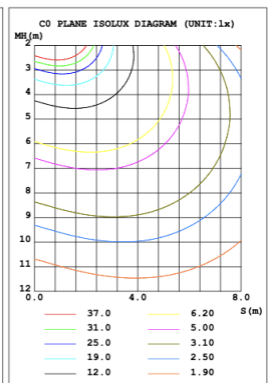

**DIMENSIONS & WEIGHTS:** Canopy Size for ZigBee & DMX: 15.75" x 2.76"

**SB-S05A**

30.5 lbs

**SB-S05B**

30.5 lbs

**SB-S05C**

30.5 lbs

**PHOTOMETRIC: Illumination outside the profile, light inside**

**SB-S01A40WZ 31.50" 40W @ 4000K**

Note: The Curves indicate the illuminated area and the average illumination when the luminaire is at different distance.

**SB-S01A50WZ 39.37" 50W @ 4000K**

**SB-S01A60WZ 47.24" 60W @ 4000K**

### SB-S01B50WZ 39.37" 50W @ 4000K

Flux out:301.7 lm

Height	Eavg, Emax	Angle:90.00deg	Diameter
1m	96.04,125.11x		200.00cm
2m	24.01,31.27lx		400.00cm
3m	10.67,13.90lx		600.00cm
4m	6.003,7.819lx		800.00cm
5m	3.842,5.004lx		1000.00cm
6m	2.668,3.475lx		1200.00cm
7m	1.960,2.553lx		1400.00cm
8m	1.501,1.955lx		1600.00cm
9m	1.186,1.544lx		1800.00cm
10m	0.9604,1.251lx		2000.00cm