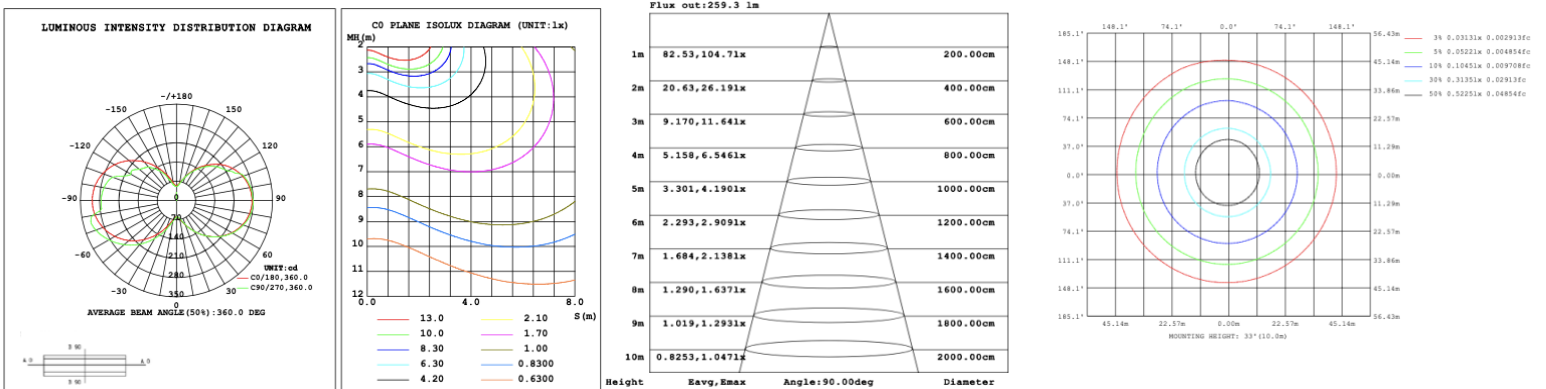

**SB-S01A40WZ 31.50" 40W @ 4000K**

Note: The Curves indicate the illuminated area and the average illumination when the luminaire is at different distance.

**SB-S01A50WZ 39.37" 50W @ 4000K**

**SB-S01A60WZ 47.24" 60W @ 4000K**

**SB-S01A70WZ 59.06" 70W @ 4000K**

**SB-S01A80WZ 70.87" 80W @ 4000K**

**Illumination inside the profile, light outside**

**SB-S01B40WZ 31.50" 40W @ 4000K**

### SB-S01B50WZ 39.37" 50W @ 4000K

Flux out:301.7 lm

Height	Eavg, Emax	Angle:90.00deg	Diameter
1m	96.04,125.11x		200.00cm
2m	24.01,31.27lx		400.00cm
3m	10.67,13.90lx		600.00cm
4m	6.003,7.819lx		800.00cm
5m	3.842,5.004lx		1000.00cm
6m	2.668,3.475lx		1200.00cm
7m	1.960,2.553lx		1400.00cm
8m	1.501,1.955lx		1600.00cm
9m	1.186,1.544lx		1800.00cm
10m	0.9604,1.251lx		2000.00cm