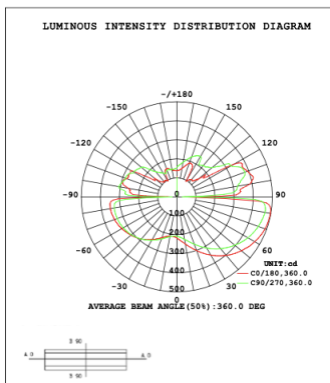

**DIMENSIONS & WEIGHTS:** Canopy Size for ZigBee & DMX: 15.75" x 2.76"

**SB-S05A**

30.5 lbs

**SB-S05B**

30.5 lbs

**SB-S05C**

30.5 lbs

**PHOTOMETRIC: Illumination outside the profile, light inside**

**SB-S01A40WZ 31.50" 40W @ 4000K**

Note: The Curves indicate the illuminated area and the average illumination when the luminaire is at different distance.

**SB-S01A50WZ 39.37" 50W @ 4000K**

**SB-S01A60WZ 47.24" 60W @ 4000K**

**SB-S01A70WZ 59.06" 70W @ 4000K**

**SB-S01A80WZ 70.87" 80W @ 4000K**

**Illumination inside the profile, light outside**

**SB-S01B40WZ 31.50" 40W @ 4000K**

### SB-S01B50WZ 39.37" 50W @ 4000K

Flux out:301.7 lm

Height	Eavg, Emax	Angle:90.00deg	Diameter
1m	96.04,125.11x		200.00cm
2m	24.01,31.27lx		400.00cm
3m	10.67,13.90lx		600.00cm
4m	6.003,7.819lx		800.00cm
5m	3.842,5.004lx		1000.00cm
6m	2.668,3.475lx		1200.00cm
7m	1.960,2.553lx		1400.00cm
8m	1.501,1.955lx		1600.00cm
9m	1.186,1.544lx		1800.00cm
10m	0.9604,1.251lx		2000.00cm