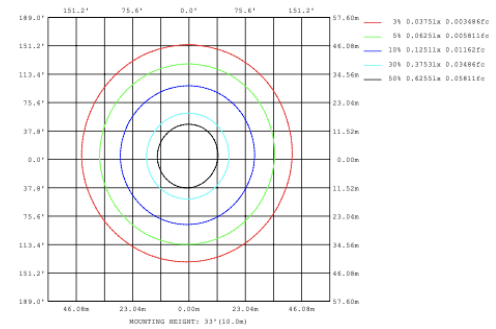

**DIMENSIONS & WEIGHTS:** Canopy Size for ZigBee & DMX: 15.75" x 2.76"

**SB-S05A**

30.5 lbs

**SB-S05B**

30.5 lbs

**SB-S05C**

30.5 lbs

**PHOTOMETRIC: Illumination outside the profile, light inside**

**SB-S01A40WZ 31.50" 40W @ 4000K**

Note: The Curves indicate the illuminated area and the average illumination when the luminaire is at different distance.

**SB-S01A50WZ 39.37" 50W @ 4000K**

**SB-S01A60WZ 47.24" 60W @ 4000K**

**SB-S01A70WZ 59.06" 70W @ 4000K**

**SB-S01A80WZ 70.87" 80W @ 4000K**

**Illumination inside the profile, light outside**

**SB-S01B40WZ 31.50" 40W @ 4000K**

### SB-S01B50WZ 39.37" 50W @ 4000K

Flux out:301.7 lm

Height	Eavg, Emax	Angle:90.00deg	Diameter
1m	96.04,125.11x		200.00cm
2m	24.01,31.27lx		400.00cm
3m	10.67,13.90lx		600.00cm
4m	6.003,7.819lx		800.00cm
5m	3.842,5.004lx		1000.00cm
6m	2.668,3.475lx		1200.00cm
7m	1.960,2.553lx		1400.00cm
8m	1.501,1.955lx		1600.00cm
9m	1.186,1.544lx		1800.00cm
10m	0.9604,1.251lx		2000.00cm