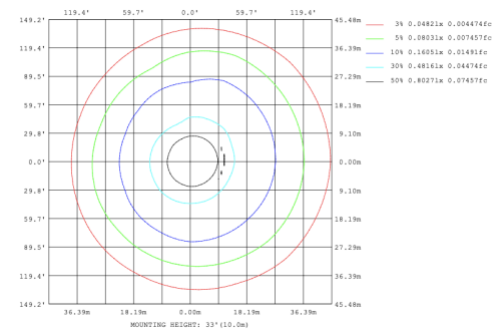

**DIMENSIONS & WEIGHTS:** Canopy Size for ZigBee & DMX: 15.75" x 2.76"

**SB-S05A**

30.5 lbs

**SB-S05B**

30.5 lbs

**SB-S05C**

30.5 lbs

**PHOTOMETRIC: Illumination outside the profile, light inside**

**SB-S01A40WZ 31.50" 40W @ 4000K**

Note: The Curves indicate the illuminated area and the average illumination when the luminaire is at different distance.

**SB-S01A50WZ 39.37" 50W @ 4000K**

**SB-S01A60WZ 47.24" 60W @ 4000K**