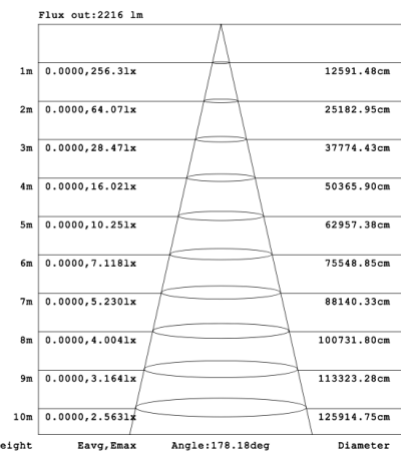

**DIMENSIONS & WEIGHTS:** Canopy Size for ZigBee & DMX: 15.75" x 2.76"

**SB-S05A**

30.5 lbs

**SB-S05B**

30.5 lbs

**SB-S05C**

30.5 lbs

**PHOTOMETRIC: Illumination outside the profile, light inside**

**SB-S01A40WZ 31.50" 40W @ 4000K**

Note: The Curves indicate the illuminated area and the average illumination when the luminaire is at different distance.

**SB-S01A50WZ 39.37" 50W @ 4000K**

**SB-S01A60WZ 47.24" 60W @ 4000K**

### SB-S01B50WZ 39.37" 50W @ 4000K

Flux out:301.7 lm

Height	Eavg, Emax	Angle:90.00deg	Diameter
1m	96.04,125.11x		200.00cm
2m	24.01,31.27lx		400.00cm
3m	10.67,13.90lx		600.00cm
4m	6.003,7.819lx		800.00cm
5m	3.842,5.004lx		1000.00cm
6m	2.668,3.475lx		1200.00cm
7m	1.960,2.553lx		1400.00cm
8m	1.501,1.955lx		1600.00cm
9m	1.186,1.544lx		1800.00cm
10m	0.9604,1.251lx		2000.00cm