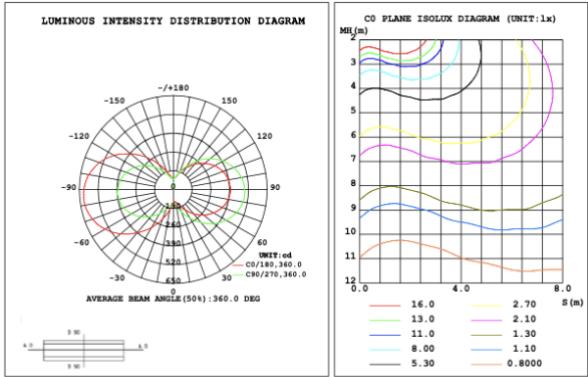

SB-S01B70WZ 59.06" 70W @ 4000K