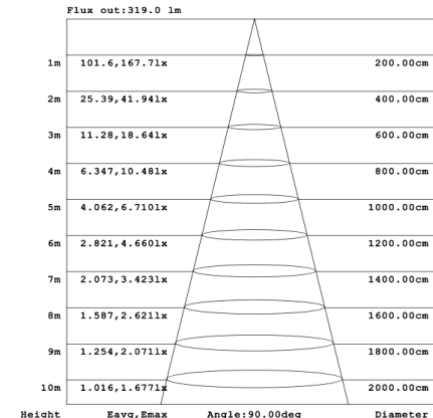

**DIMENSIONS & WEIGHTS:** Canopy Size for ZigBee & DMX: 15.75" x 2.76"

**SB-S05A**

30.5 lbs

**SB-S05B**

30.5 lbs

**SB-S05C**

30.5 lbs

**PHOTOMETRIC: Illumination outside the profile, light inside**

**SB-S01A40WZ 31.50" 40W @ 4000K**

Note: The Curves indicate the illuminated area and the average illumination when the luminaire is at different distance.

**SB-S01A50WZ 39.37" 50W @ 4000K**

**SB-S01A60WZ 47.24" 60W @ 4000K**

### SB-S01B50WZ 39.37" 50W @ 4000K

Flux out:301.7 lm

Height	Eavg, Emax	Angle:90.00deg	Diameter
1m	96.04,125.11x		200.00cm
2m	24.01,31.27lx		400.00cm
3m	10.67,13.90lx		600.00cm
4m	6.003,7.819lx		800.00cm
5m	3.842,5.004lx		1000.00cm
6m	2.668,3.475lx		1200.00cm
7m	1.960,2.553lx		1400.00cm
8m	1.501,1.955lx		1600.00cm
9m	1.186,1.544lx		1800.00cm
10m	0.9604,1.251lx		2000.00cm