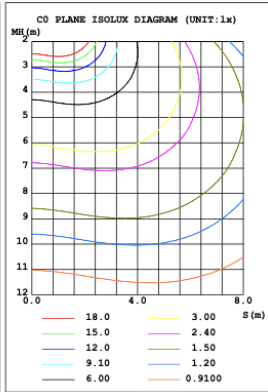

**DIMENSIONS & WEIGHTS:** Canopy Size for ZigBee & DMX: 15.75" x 2.76"

**SB-S05A**

30.5 lbs

**SB-S05B**

30.5 lbs

**SB-S05C**

30.5 lbs

**PHOTOMETRIC: Illumination outside the profile, light inside**

**SB-S01A40WZ 31.50" 40W @ 4000K**

Note: The Curves indicate the illuminated area and the average illumination when the luminaire is at different distance.

**SB-S01A50WZ 39.37" 50W @ 4000K**

**SB-S01A60WZ 47.24" 60W @ 4000K**