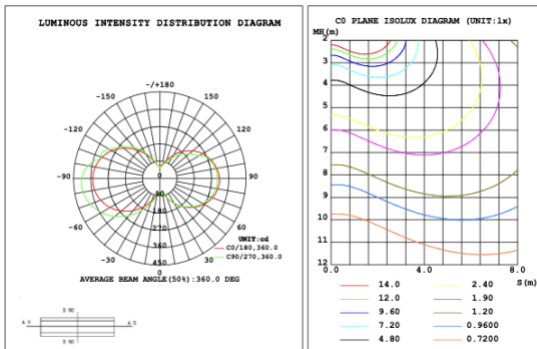

**SB-S01A40WZ 31.50" 40W @ 4000K**

Note: The Curves indicate the illuminated area and the average illumination when the luminaire is at different distance.

**SB-S01A50WZ 39.37" 50W @ 4000K**

**SB-S01A60WZ 47.24" 60W @ 4000K**

**SB-S01A70WZ 59.06" 70W @ 4000K**

**SB-S01A80WZ 70.87" 80W @ 4000K**

**Illumination inside the profile, light outside**

**SB-S01B40WZ 31.50" 40W @ 4000K**

### SB-S01B50WZ 39.37" 50W @ 4000K

Flux out:301.7 lm

Height	Eavg, Emax	Angle:90.00deg	Diameter
1m	96.04,125.11x		200.00cm
2m	24.01,31.27lx		400.00cm
3m	10.67,13.90lx		600.00cm
4m	6.003,7.819lx		800.00cm
5m	3.842,5.004lx		1000.00cm
6m	2.668,3.475lx		1200.00cm
7m	1.960,2.553lx		1400.00cm
8m	1.501,1.955lx		1600.00cm
9m	1.186,1.544lx		1800.00cm
10m	0.9604,1.251lx		2000.00cm

### SB-S01B60WZ 47.24" 60W @ 4000K

Flux out:343.6 lm

Height	Eavg, Emax	Angle:90.00deg	Diameter
1m	109.4,150.4lx		200.00cm
2m	27.34,37.61lx		400.00cm
3m	12.15,16.72lx		600.00cm
4m	6.835,9.402lx		800.00cm
5m	4.375,6.017lx		1000.00cm
6m	3.038,4.179lx		1200.00cm
7m	2.232,3.070lx		1400.00cm
8m	1.709,2.351lx		1600.00cm
9m	1.350,1.857lx		1800.00cm
10m	1.094,1.504lx		2000.00cm