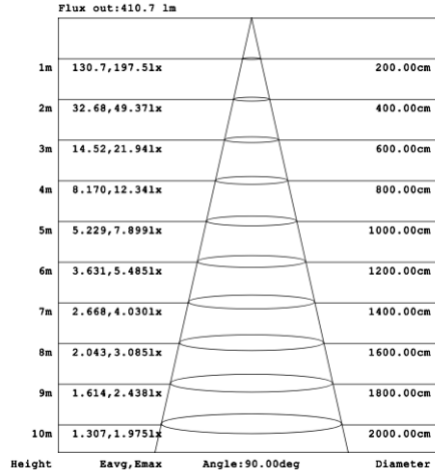

SB-S01B70WZ 59.06" 70W @ 4000K