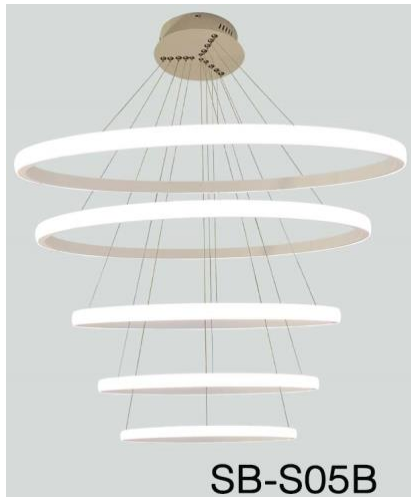

SB-S05A

SB-S05B