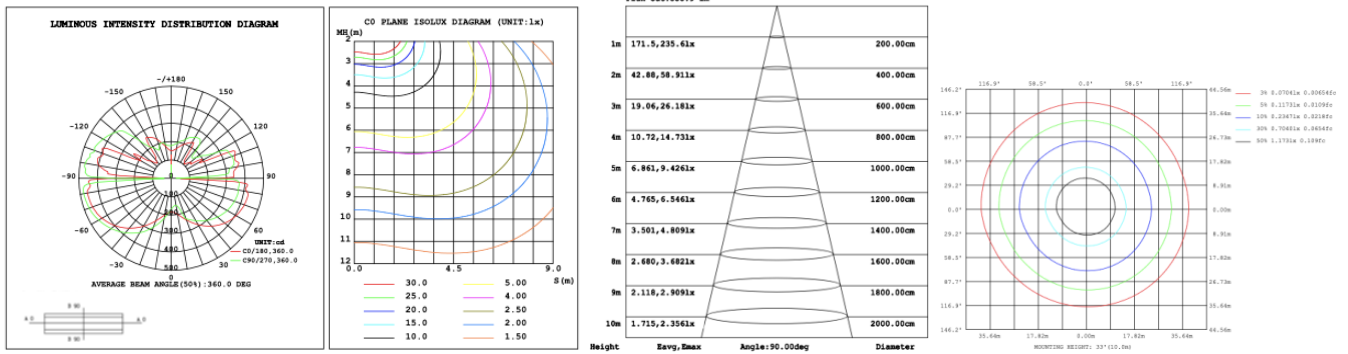

SB-S01A70WZ 59.06" 70W @ 4000K