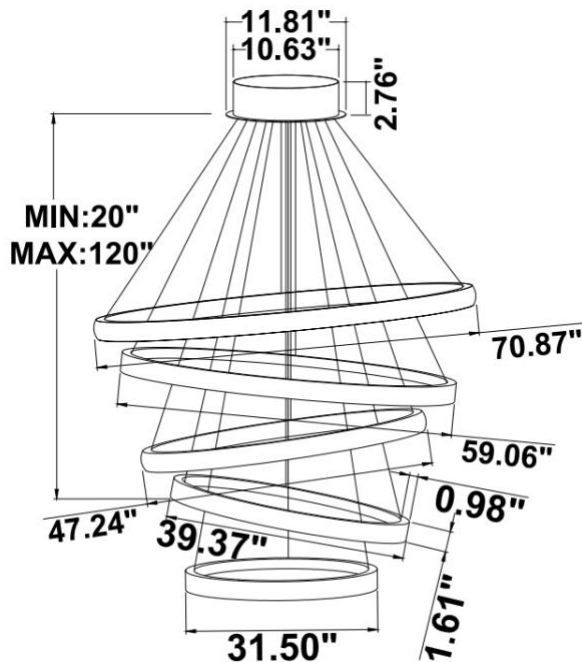

### PRODUCT DESCRIPTION

The **Kimberley** circular design is made of extruded aluminum with either inside or outside lighting and lenses that beautifully blend the LEDs. Sizes ranging from 31.5" to 70.87". Suspension height adjustable, offering over 6,500 custom powder coated colors, ships assembled.

**DIMENSIONS & WEIGHTS:** Canopy Size for ZigBee & DMX: 15.75" x 2.76"

**SB-S05A**

30.5 lbs

**SB-S05B**

30.5 lbs

**SB-S05C**

30.5 lbs

**PHOTOMETRIC: Illumination outside the profile, light inside**

**SB-S01A40WZ 31.50" 40W @ 4000K**

Note: The Curves indicate the illuminated area and the average illumination when the luminaire is at different distance.

**SB-S01A50WZ 39.37" 50W @ 4000K**

**SB-S01A60WZ 47.24" 60W @ 4000K**

### SB-S01B50WZ 39.37" 50W @ 4000K

Flux out:301.7 lm

Height	Eavg, Emax	Angle:90.00deg	Diameter
1m	96.04,125.11x		200.00cm
2m	24.01,31.27lx		400.00cm
3m	10.67,13.90lx		600.00cm
4m	6.003,7.819lx		800.00cm
5m	3.842,5.004lx		1000.00cm
6m	2.668,3.475lx		1200.00cm
7m	1.960,2.553lx		1400.00cm
8m	1.501,1.955lx		1600.00cm
9m	1.186,1.544lx		1800.00cm
10m	0.9604,1.251lx		2000.00cm