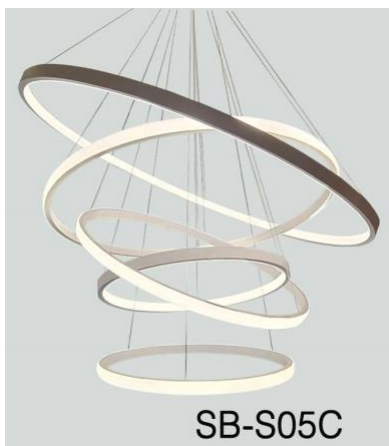

SB-S05A

SB-S05B

SB-S05C

## Kimberley 5 Tier

### PRODUCT DESCRIPTION

The **Kimberley** circular design is made of extruded aluminum with either inside or outside lighting and lenses that beautifully blend the LEDs. Sizes ranging from 31.5" to 70.87". Suspension height adjustable, offering over 6,500 custom powder coated colors, ships assembled.

### PARTS PACKED WITH STANDARD FIXTURE

- Plastic Anchors, Screws, Wire Connectors
- [CCT Selector Switch](#)

**MODEL INFORMATION:**

**Example: SB-S05A300WSB**

Products Series	Wattage/Size	"E" Kelvin temp options	"W" Controls ( don't select this column if selected S or A)	"Z" Profile Finishes	"X" Aircraft Cable
*SB-S05A	*300W=31.5"+39.37"+47.28"+59.06"+70.87"	*S=3000K/3500K/4000K Color Select by internal CCT Color Selector, 4000K factory color default set, CRI 90	*Blank=1-10V dimming	*B=Black Jack	*Blank=10' feet 120" (Standard)
SB-S05B		A=2700K/3500K/4000K Color Select by internal CCT color Selector, 4000K factory color default set. CRI 90	L=ELV / Triac dimming	S=Platinum Silver	5'=5 feet 60"
SB-S05C		T=3K-4K Tunable White control by remote/wall control	D=DMX (for RGBW and Tunable White, control by Wall Switch or DMX control system)	W=Gloss White	15'=15 feet 180"
<b>Request price for other size, Kelvin temp, add tiers and change configuration.</b>		R3= RGB+3000K	Z=ZigBee (for RGBW and CCT tunable / dimmable using remote, App and Google Alexa voice.	O=Oil Rubbed Bronze	20'=20 feet 240"
		R4=RGB+4000K (standard)	<a href="#">See control options</a>	<b>Full Color Name or RAL number for Custom Colors, select from <a href="#">Color Collections</a></b>	25'=25 feet 300"