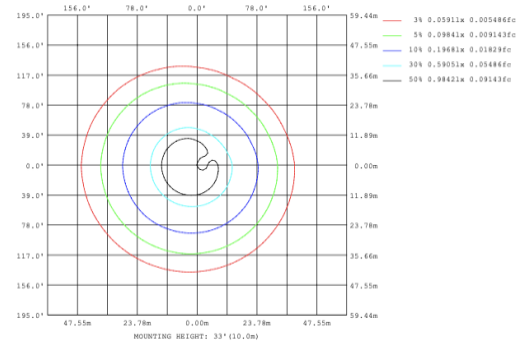

SB-S01B70WZ 59.06" 70W @ 4000K