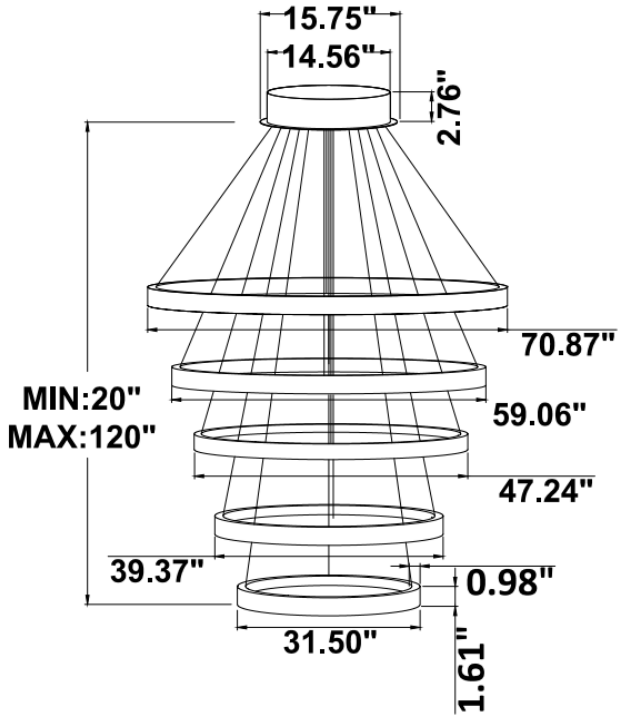

### PRODUCT DESCRIPTION

The **Kimberley** circular design is made of extruded aluminum with either inside or outside lighting and lenses that beautifully blend the LEDs. Sizes ranging from 31.5" to 70.87". Suspension height adjustable, offering over 6,500 custom powder coated colors, ships assembled.

**DIMENSIONS & WEIGHTS:** Canopy Size for ZigBee & DMX: 15.75" x 2.76"

**SB-S05A**

30.5 lbs

**SB-S05B**

30.5 lbs

**SB-S05C**

30.5 lbs

**PHOTOMETRIC: Illumination outside the profile, light inside**

### SB-S01B50WZ 39.37" 50W @ 4000K

Flux out:301.7 lm

Height	Eavg, Emax	Angle:90.00deg	Diameter
1m	96.04,125.11x		200.00cm
2m	24.01,31.27lx		400.00cm
3m	10.67,13.90lx		600.00cm
4m	6.003,7.819lx		800.00cm
5m	3.842,5.004lx		1000.00cm
6m	2.668,3.475lx		1200.00cm
7m	1.960,2.553lx		1400.00cm
8m	1.501,1.955lx		1600.00cm
9m	1.186,1.544lx		1800.00cm
10m	0.9604,1.251lx		2000.00cm