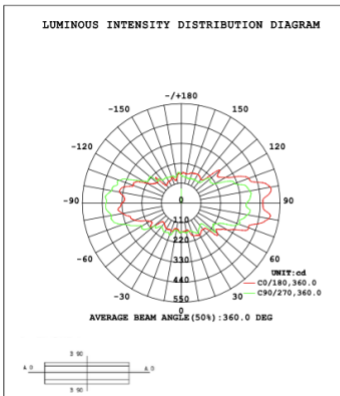

**DIMENSIONS & WEIGHTS:** Canopy Size for ZigBee & DMX: 15.75" x 2.76"

**SB-S05A**

30.5 lbs

**SB-S05B**

30.5 lbs

**SB-S05C**

30.5 lbs

**PHOTOMETRIC: Illumination outside the profile, light inside**

**SB-S01A40WZ 31.50" 40W @ 4000K**

Note: The Curves indicate the illuminated area and the average illumination when the luminaire is at different distance.

**SB-S01A50WZ 39.37" 50W @ 4000K**

**SB-S01A60WZ 47.24" 60W @ 4000K**

### SB-S01B50WZ 39.37" 50W @ 4000K

Flux out:301.7 lm

Height	Eavg, Emax	Angle:90.00deg	Diameter
1m	96.04,125.11x		200.00cm
2m	24.01,31.27lx		400.00cm
3m	10.67,13.90lx		600.00cm
4m	6.003,7.819lx		800.00cm
5m	3.842,5.004lx		1000.00cm
6m	2.668,3.475lx		1200.00cm
7m	1.960,2.553lx		1400.00cm
8m	1.501,1.955lx		1600.00cm
9m	1.186,1.544lx		1800.00cm
10m	0.9604,1.251lx		2000.00cm