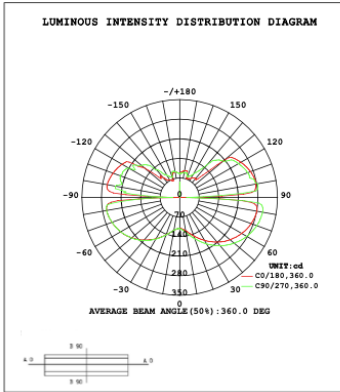

**DIMENSIONS & WEIGHTS:** Canopy Size for ZigBee & DMX: 15.75" x 2.76"

**SB-S05A**

30.5 lbs

**SB-S05B**

30.5 lbs

**SB-S05C**

30.5 lbs

**PHOTOMETRIC: Illumination outside the profile, light inside**

**SB-S01A40WZ 31.50" 40W @ 4000K**

Note: The Curves indicate the illuminated area and the average illumination when the luminaire is at different distance.

**SB-S01A50WZ 39.37" 50W @ 4000K**

**SB-S01A60WZ 47.24" 60W @ 4000K**

### SB-S01B50WZ 39.37" 50W @ 4000K

Flux out:301.7 lm

Height	Eavg, Emax	Angle:90.00deg	Diameter
1m	96.04,125.11x		200.00cm
2m	24.01,31.27lx		400.00cm
3m	10.67,13.90lx		600.00cm
4m	6.003,7.819lx		800.00cm
5m	3.842,5.004lx		1000.00cm
6m	2.668,3.475lx		1200.00cm
7m	1.960,2.553lx		1400.00cm
8m	1.501,1.955lx		1600.00cm
9m	1.186,1.544lx		1800.00cm
10m	0.9604,1.251lx		2000.00cm