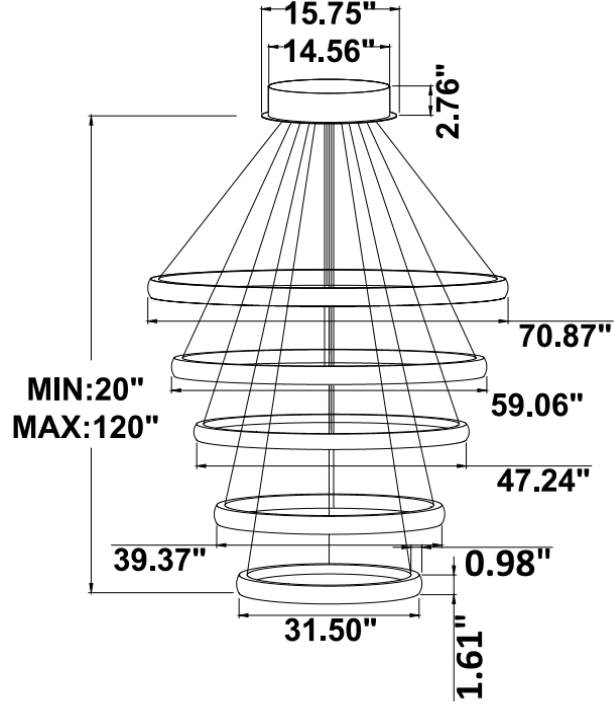

### PRODUCT DESCRIPTION

The **Kimberley** circular design is made of extruded aluminum with either inside or outside lighting and lenses that beautifully blend the LEDs. Sizes ranging from 31.5" to 70.87". Suspension height adjustable, offering over 6,500 custom powder coated colors, ships assembled.

**DIMENSIONS & WEIGHTS:** Canopy Size for ZigBee & DMX: 15.75" x 2.76"

**SB-S05A**

30.5 lbs

**SB-S05B**

30.5 lbs

**SB-S05C**

30.5 lbs

**PHOTOMETRIC: Illumination outside the profile, light inside**

**SB-S01A40WZ 31.50" 40W @ 4000K**

Note: The Curves indicate the illuminated area and the average illumination when the luminaire is at different distance.

**SB-S01A50WZ 39.37" 50W @ 4000K**

**SB-S01A60WZ 47.24" 60W @ 4000K**

### SB-S01B50WZ 39.37" 50W @ 4000K

Flux out:301.7 lm

Height	Eavg, Emax	Angle:90.00deg	Diameter
1m	96.04,125.11x		200.00cm
2m	24.01,31.27lx		400.00cm
3m	10.67,13.90lx		600.00cm
4m	6.003,7.819lx		800.00cm
5m	3.842,5.004lx		1000.00cm
6m	2.668,3.475lx		1200.00cm
7m	1.960,2.553lx		1400.00cm
8m	1.501,1.955lx		1600.00cm
9m	1.186,1.544lx		1800.00cm
10m	0.9604,1.251lx		2000.00cm