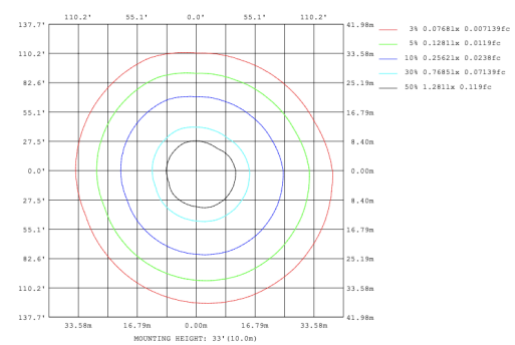

**DIMENSIONS & WEIGHTS:** Canopy Size for ZigBee & DMX: 15.75" x 2.76"

**SB-S05A**

30.5 lbs

**SB-S05B**

30.5 lbs

**SB-S05C**

30.5 lbs

**PHOTOMETRIC: Illumination outside the profile, light inside**

**SB-S01A40WZ 31.50" 40W @ 4000K**

Note: The Curves indicate the illuminated area and the average illumination when the luminaire is at different distance.

**SB-S01A50WZ 39.37" 50W @ 4000K**

**SB-S01A60WZ 47.24" 60W @ 4000K**

### SB-S01B50WZ 39.37" 50W @ 4000K

Flux out:301.7 lm

Height	Eavg, Emax	Angle:90.00deg	Diameter
1m	96.04,125.11x		200.00cm
2m	24.01,31.27lx		400.00cm
3m	10.67,13.90lx		600.00cm
4m	6.003,7.819lx		800.00cm
5m	3.842,5.004lx		1000.00cm
6m	2.668,3.475lx		1200.00cm
7m	1.960,2.553lx		1400.00cm
8m	1.501,1.955lx		1600.00cm
9m	1.186,1.544lx		1800.00cm
10m	0.9604,1.251lx		2000.00cm