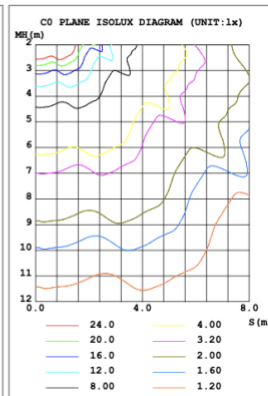

**DIMENSIONS & WEIGHTS:** Canopy Size for ZigBee & DMX: 15.75" x 2.76"

**SB-S05A**

30.5 lbs

**SB-S05B**

30.5 lbs

**SB-S05C**

30.5 lbs

**PHOTOMETRIC: Illumination outside the profile, light inside**

**SB-S01A40WZ 31.50" 40W @ 4000K**

Note: The Curves indicate the illuminated area and the average illumination when the luminaire is at different distance.

**SB-S01A50WZ 39.37" 50W @ 4000K**

**SB-S01A60WZ 47.24" 60W @ 4000K**