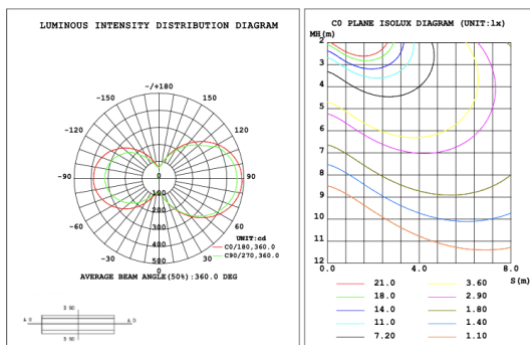

**SB-S01A40WZ 31.50" 40W @ 4000K**

Note: The Curves indicate the illuminated area and the average illumination when the luminaire is at different distance.

**SB-S01A50WZ 39.37" 50W @ 4000K**

**SB-S01A60WZ 47.24" 60W @ 4000K**

**SB-S01A70WZ 59.06" 70W @ 4000K**

**SB-S01A80WZ 70.87" 80W @ 4000K**

**Illumination inside the profile, light outside**

**SB-S01B40WZ 31.50" 40W @ 4000K**

### SB-S01B50WZ 39.37" 50W @ 4000K

Flux out:301.7 lm

Height	Eavg, Emax	Angle:90.00deg	Diameter
1m	96.04,125.11x		200.00cm
2m	24.01,31.27lx		400.00cm
3m	10.67,13.90lx		600.00cm
4m	6.003,7.819lx		800.00cm
5m	3.842,5.004lx		1000.00cm
6m	2.668,3.475lx		1200.00cm
7m	1.960,2.553lx		1400.00cm
8m	1.501,1.955lx		1600.00cm
9m	1.186,1.544lx		1800.00cm
10m	0.9604,1.251lx		2000.00cm

### SB-S01B60WZ 47.24" 60W @ 4000K

Flux out:343.6 lm

Height	Eavg, Emax	Angle:90.00deg	Diameter
1m	109.4,150.4lx		200.00cm
2m	27.34,37.61lx		400.00cm
3m	12.15,16.72lx		600.00cm
4m	6.835,9.402lx		800.00cm
5m	4.375,6.017lx		1000.00cm
6m	3.038,4.179lx		1200.00cm
7m	2.232,3.070lx		1400.00cm
8m	1.709,2.351lx		1600.00cm
9m	1.350,1.857lx		1800.00cm
10m	1.094,1.504lx		2000.00cm