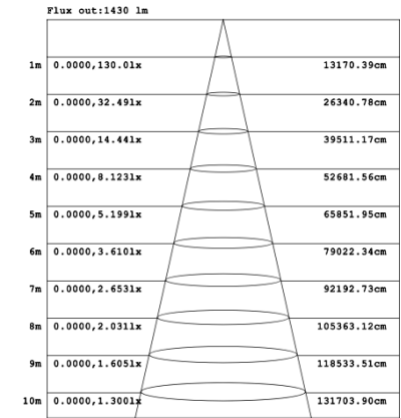

**DIMENSIONS & WEIGHTS:** Canopy Size for ZigBee & DMX: 15.75" x 2.76"

**SB-S05A**

30.5 lbs

**SB-S05B**

30.5 lbs

**SB-S05C**

30.5 lbs

**PHOTOMETRIC: Illumination outside the profile, light inside**

**SB-S01A40WZ 31.50" 40W @ 4000K**

Note: The Curves indicate the illuminated area and the average illumination when the luminaire is at different distance.

**SB-S01A50WZ 39.37" 50W @ 4000K**

**SB-S01A60WZ 47.24" 60W @ 4000K**

### SB-S01B50WZ 39.37" 50W @ 4000K

Flux out:301.7 lm

Height	Eavg, Emax	Angle:90.00deg	Diameter
1m	96.04,125.11x		200.00cm
2m	24.01,31.27lx		400.00cm
3m	10.67,13.90lx		600.00cm
4m	6.003,7.819lx		800.00cm
5m	3.842,5.004lx		1000.00cm
6m	2.668,3.475lx		1200.00cm
7m	1.960,2.553lx		1400.00cm
8m	1.501,1.955lx		1600.00cm
9m	1.186,1.544lx		1800.00cm
10m	0.9604,1.251lx		2000.00cm