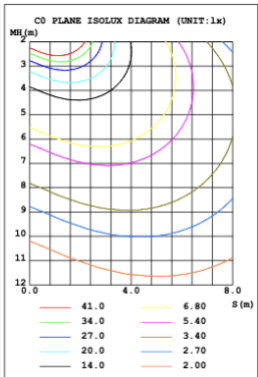

DIMENSIONS & WEIGHTS: Canopy Size for ZigBee & DMX: 15.75" x 2.76"

SB-S06A

37.8 lbs

SB-S06B

28.8 lbs

35 lbs

PHOTOMETRIC: Illumination outside the profile, light inside

SB-S01A40WZ 31.50" 40W @ 4000

SB-S01A50WZ 39.37" 50W @ 4000K

SB-S01A60WZ 47.24" 60W @ 4000K

SB-S01A70WZ 59.06" 70W @ 4000K

Flux out: 538.9 lm

Height	Eavg, Emax	Angle: 90.00deg	Diameter
1m	171.5, 235.6lx		200.00cm
2m	42.88, 58.91lx		400.00cm
3m	19.06, 26.18lx		600.00cm
4m	10.72, 14.73lx		800.00cm
5m	6.861, 9.426lx		1000.00cm
6m	4.765, 6.546lx		1200.00cm
7m	3.501, 4.809lx		1400.00cm
8m	2.680, 3.682lx		1600.00cm
9m	2.118, 2.909lx		1800.00cm
10m	1.715, 2.356lx		2000.00cm

SB-S01A80WZ 70.87" 80W @ 4000K

Flux out: 318.7 lm

Height	Eavg, Emax	Angle: 68.36deg	Diameter
1m	206.9, 271.4lx		135.83cm
2m	51.73, 67.84lx		271.66cm
3m	22.99, 30.15lx		407.49cm
4m	12.93, 16.96lx		543.32cm
5m	8.278, 10.85lx		679.15cm
6m	5.748, 7.538lx		814.98cm
7m	4.223, 5.538lx		950.81cm
8m	3.233, 4.240lx		1086.64cm
9m	2.555, 3.350lx		1222.47cm
10m	2.069, 2.714lx		1358.29cm

Illumination inside the profile, light outside

SB-S01B40WZ 31.50" 40W @ 4000K

Flux out: 259.3 lm

Height	Eavg, Emax	Angle: 90.00deg	Diameter
1m	82.53, 104.7lx		200.00cm
2m	20.63, 26.19lx		400.00cm
3m	9.170, 11.64lx		600.00cm
4m	5.158, 6.546lx		800.00cm
5m	3.301, 4.190lx		1000.00cm
6m	2.293, 2.909lx		1200.00cm
7m	1.684, 2.138lx		1400.00cm
8m	1.290, 1.637lx		1600.00cm
9m	1.019, 1.293lx		1800.00cm
10m	0.8253, 1.047lx		2000.00cm