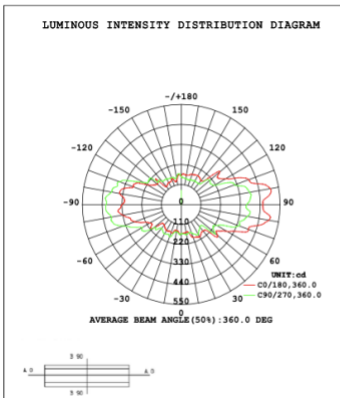

DIMENSIONS & WEIGHTS: Canopy Size for ZigBee & DMX: 15.75" x 2.76"

SB-S06A

37.8 lbs

SB-S06B

28.8 lbs

35 lbs

PHOTOMETRIC: Illumination outside the profile, light inside

SB-S01A40WZ 31.50" 40W @ 4000

SB-S01A50WZ 39.37" 50W @ 4000K

SB-S01A60WZ 47.24" 60W @ 4000K

SB-S01A70WZ 59.06" 70W @ 4000K

Flux out: 538.9 lm

Height	Eavg, Emax	Angle: 90.00deg	Diameter
1m	171.5, 235.6lx		200.00cm
2m	42.88, 58.91lx		400.00cm
3m	19.06, 26.18lx		600.00cm
4m	10.72, 14.73lx		800.00cm
5m	6.861, 9.426lx		1000.00cm
6m	4.765, 6.546lx		1200.00cm
7m	3.501, 4.809lx		1400.00cm
8m	2.680, 3.682lx		1600.00cm
9m	2.118, 2.909lx		1800.00cm
10m	1.715, 2.356lx		2000.00cm

SB-S01A80WZ 70.87" 80W @ 4000K

Flux out: 318.7 lm

Height	Eavg, Emax	Angle: 68.36deg	Diameter
1m	206.9, 271.4lx		135.83cm
2m	51.73, 67.84lx		271.66cm
3m	22.99, 30.15lx		407.49cm
4m	12.93, 16.96lx		543.32cm
5m	8.278, 10.85lx		679.15cm
6m	5.748, 7.538lx		814.98cm
7m	4.223, 5.538lx		950.81cm
8m	3.233, 4.240lx		1086.64cm
9m	2.555, 3.350lx		1222.47cm
10m	2.069, 2.714lx		1358.29cm

Illumination inside the profile, light outside

SB-S01B40WZ 31.50" 40W @ 4000K

Flux out: 259.3 lm

Height	Eavg, Emax	Angle: 90.00deg	Diameter
1m	82.53, 104.7lx		200.00cm
2m	20.63, 26.19lx		400.00cm
3m	9.170, 11.64lx		600.00cm
4m	5.158, 6.546lx		800.00cm
5m	3.301, 4.190lx		1000.00cm
6m	2.293, 2.909lx		1200.00cm
7m	1.684, 2.138lx		1400.00cm
8m	1.290, 1.637lx		1600.00cm
9m	1.019, 1.293lx		1800.00cm
10m	0.8253, 1.047lx		2000.00cm