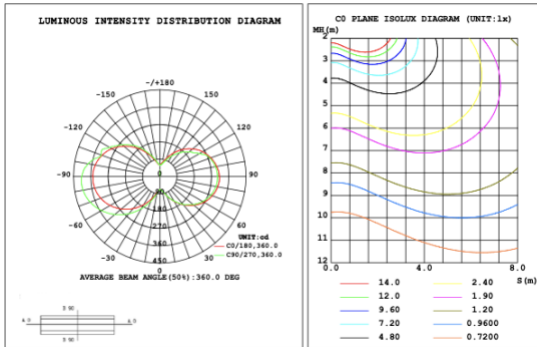

SB-S01B50WZ 39.37" 50W @ 4000K