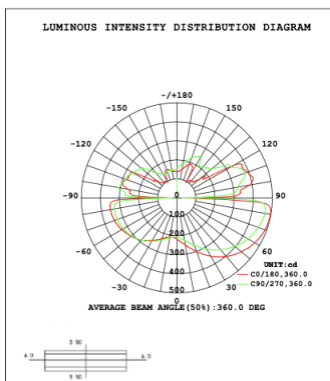

DIMENSIONS & WEIGHTS: Canopy Size for ZigBee & DMX: 15.75" x 2.76"

SB-S06A

37.8 lbs

SB-S06B

28.8 lbs

35 lbs

PHOTOMETRIC: Illumination outside the profile, light inside

SB-S01A40WZ 31.50" 40W @ 4000

SB-S01A50WZ 39.37" 50W @ 4000K

SB-S01A60WZ 47.24" 60W @ 4000K

SB-S01A70WZ 59.06" 70W @ 4000K

Flux out: 538.9 lm

Height	Eavg, Emax	Angle: 90.00deg	Diameter
1m	171.5, 235.6lx		200.00cm
2m	42.88, 58.91lx		400.00cm
3m	19.06, 26.18lx		600.00cm
4m	10.72, 14.73lx		800.00cm
5m	6.861, 9.426lx		1000.00cm
6m	4.765, 6.546lx		1200.00cm
7m	3.501, 4.809lx		1400.00cm
8m	2.680, 3.682lx		1600.00cm
9m	2.118, 2.909lx		1800.00cm
10m	1.715, 2.356lx		2000.00cm

SB-S01A80WZ 70.87" 80W @ 4000K

Flux out: 318.7 lm

Height	Eavg, Emax	Angle: 68.36deg	Diameter
1m	206.9, 271.4lx		135.83cm
2m	51.73, 67.84lx		271.66cm
3m	22.99, 30.15lx		407.49cm
4m	12.93, 16.96lx		543.32cm
5m	8.278, 10.85lx		679.15cm
6m	5.748, 7.538lx		814.98cm
7m	4.223, 5.538lx		950.81cm
8m	3.233, 4.240lx		1086.64cm
9m	2.555, 3.350lx		1222.47cm
10m	2.069, 2.714lx		1358.29cm

Illumination inside the profile, light outside

SB-S01B40WZ 31.50" 40W @ 4000K

Flux out: 259.3 lm

Height	Eavg, Emax	Angle: 90.00deg	Diameter
1m	82.53, 104.7lx		200.00cm
2m	20.63, 26.19lx		400.00cm
3m	9.170, 11.64lx		600.00cm
4m	5.158, 6.546lx		800.00cm
5m	3.301, 4.190lx		1000.00cm
6m	2.293, 2.909lx		1200.00cm
7m	1.684, 2.138lx		1400.00cm
8m	1.290, 1.637lx		1600.00cm
9m	1.019, 1.293lx		1800.00cm
10m	0.8253, 1.047lx		2000.00cm