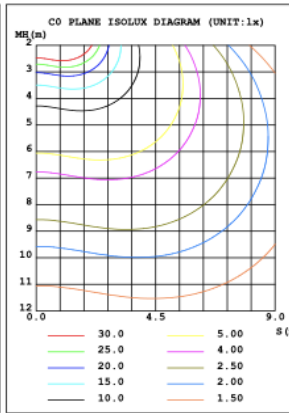

DIMENSIONS & WEIGHTS: Canopy Size for ZigBee & DMX: 15.75" x 2.76"

SB-S06A

37.8 lbs

SB-S06B

28.8 lbs

35 lbs

PHOTOMETRIC: Illumination outside the profile, light inside

SB-S01A40WZ 31.50" 40W @ 4000

SB-S01A50WZ 39.37" 50W @ 4000K

SB-S01A60WZ 47.24" 60W @ 4000K

SB-S01A70WZ 59.06" 70W @ 4000K

Flux out: 538.9 lm

Height	Eavg, Emax	Angle: 90.00deg	Diameter
1m	171.5, 235.6lx		200.00cm
2m	42.88, 58.91lx		400.00cm
3m	19.06, 26.18lx		600.00cm
4m	10.72, 14.73lx		800.00cm
5m	6.861, 9.426lx		1000.00cm
6m	4.765, 6.546lx		1200.00cm
7m	3.501, 4.809lx		1400.00cm
8m	2.680, 3.682lx		1600.00cm
9m	2.118, 2.909lx		1800.00cm
10m	1.715, 2.356lx		2000.00cm

SB-S01A80WZ 70.87" 80W @ 4000K

Flux out: 318.7 lm

Height	Eavg, Emax	Angle: 68.36deg	Diameter
1m	206.9, 271.4lx		135.83cm
2m	51.73, 67.84lx		271.66cm
3m	22.99, 30.15lx		407.49cm
4m	12.93, 16.96lx		543.32cm
5m	8.278, 10.85lx		679.15cm
6m	5.748, 7.538lx		814.98cm
7m	4.223, 5.538lx		950.81cm
8m	3.233, 4.240lx		1086.64cm
9m	2.555, 3.350lx		1222.47cm
10m	2.069, 2.714lx		1358.29cm