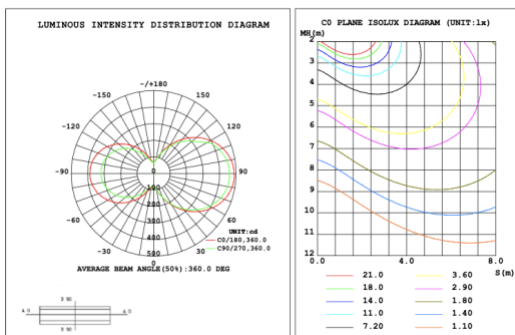

SB-S01B60WZ 47.24" 60W @ 4000K