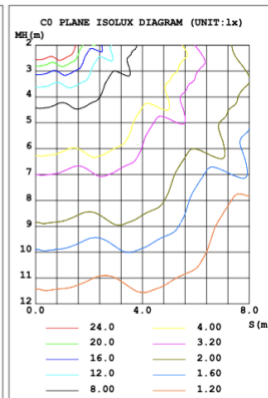

DIMENSIONS & WEIGHTS: Canopy Size for ZigBee & DMX: 15.75" x 2.76"

SB-S06A

37.8 lbs

SB-S06B

28.8 lbs

35 lbs

PHOTOMETRIC: Illumination outside the profile, light inside

SB-S01A40WZ 31.50" 40W @ 4000

SB-S01A50WZ 39.37" 50W @ 4000K

SB-S01A60WZ 47.24" 60W @ 4000K

SB-S01A70WZ 59.06" 70W @ 4000K

Flux out: 538.9 lm

Height	Eavg, Emax	Angle: 90.00deg	Diameter
1m	171.5, 235.6lx		200.00cm
2m	42.88, 58.91lx		400.00cm
3m	19.06, 26.18lx		600.00cm
4m	10.72, 14.73lx		800.00cm
5m	6.861, 9.426lx		1000.00cm
6m	4.765, 6.546lx		1200.00cm
7m	3.501, 4.809lx		1400.00cm
8m	2.680, 3.682lx		1600.00cm
9m	2.118, 2.909lx		1800.00cm
10m	1.715, 2.356lx		2000.00cm

SB-S01A80WZ 70.87" 80W @ 4000K

Flux out: 318.7 lm

Height	Eavg, Emax	Angle: 68.36deg	Diameter
1m	206.9, 271.4lx		135.83cm
2m	51.73, 67.84lx		271.66cm
3m	22.99, 30.15lx		407.49cm
4m	12.93, 16.96lx		543.32cm
5m	8.278, 10.85lx		679.15cm
6m	5.748, 7.538lx		814.98cm
7m	4.223, 5.538lx		950.81cm
8m	3.233, 4.240lx		1086.64cm
9m	2.555, 3.350lx		1222.47cm
10m	2.069, 2.714lx		1358.29cm