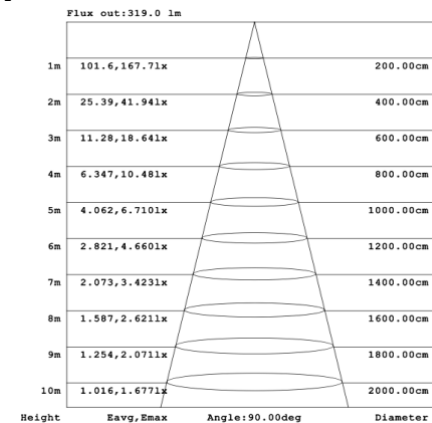

DIMENSIONS & WEIGHTS: Canopy Size for ZigBee & DMX: 15.75" x 2.76"

SB-S06A

37.8 lbs

SB-S06B

28.8 lbs

35 lbs

PHOTOMETRIC: Illumination outside the profile, light inside

SB-S01A40WZ 31.50" 40W @ 4000

SB-S01A50WZ 39.37" 50W @ 4000K

SB-S01A60WZ 47.24" 60W @ 4000K

SB-S01A70WZ 59.06" 70W @ 4000K

Flux out: 538.9 lm

Height	Eavg, Emax	Angle: 90.00deg	Diameter
1m	171.5, 235.6lx		200.00cm
2m	42.88, 58.91lx		400.00cm
3m	19.06, 26.18lx		600.00cm
4m	10.72, 14.73lx		800.00cm
5m	6.861, 9.426lx		1000.00cm
6m	4.765, 6.546lx		1200.00cm
7m	3.501, 4.809lx		1400.00cm
8m	2.680, 3.682lx		1600.00cm
9m	2.118, 2.909lx		1800.00cm
10m	1.715, 2.356lx		2000.00cm

SB-S01A80WZ 70.87" 80W @ 4000K

Flux out: 318.7 lm

Height	Eavg, Emax	Angle: 68.36deg	Diameter
1m	206.9, 271.4lx		135.83cm
2m	51.73, 67.84lx		271.66cm
3m	22.99, 30.15lx		407.49cm
4m	12.93, 16.96lx		543.32cm
5m	8.278, 10.85lx		679.15cm
6m	5.748, 7.538lx		814.98cm
7m	4.223, 5.538lx		950.81cm
8m	3.233, 4.240lx		1086.64cm
9m	2.555, 3.350lx		1222.47cm
10m	2.069, 2.714lx		1358.29cm

Illumination inside the profile, light outside

SB-S01B40WZ 31.50" 40W @ 4000K

Flux out: 259.3 lm

Height	Eavg, Emax	Angle: 90.00deg	Diameter
1m	82.53, 104.7lx		200.00cm
2m	20.63, 26.19lx		400.00cm
3m	9.170, 11.64lx		600.00cm
4m	5.158, 6.546lx		800.00cm
5m	3.301, 4.190lx		1000.00cm
6m	2.293, 2.909lx		1200.00cm
7m	1.684, 2.138lx		1400.00cm
8m	1.290, 1.637lx		1600.00cm
9m	1.019, 1.293lx		1800.00cm
10m	0.8253, 1.047lx		2000.00cm