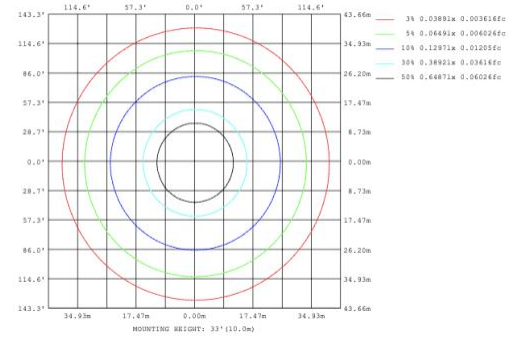

DIMENSIONS & WEIGHTS: Canopy Size for ZigBee & DMX: 15.75" x 2.76"

SB-S06A

37.8 lbs

SB-S06B

28.8 lbs

35 lbs

PHOTOMETRIC: Illumination outside the profile, light inside

SB-S01A40WZ 31.50" 40W @ 4000

SB-S01A50WZ 39.37" 50W @ 4000K

SB-S01A60WZ 47.24" 60W @ 4000K

SB-S01A70WZ 59.06" 70W @ 4000K

Flux out: 538.9 lm

Height	Eavg, Emax	Angle: 90.00deg	Diameter
1m	171.5, 235.6lx		200.00cm
2m	42.88, 58.91lx		400.00cm
3m	19.06, 26.18lx		600.00cm
4m	10.72, 14.73lx		800.00cm
5m	6.861, 9.426lx		1000.00cm
6m	4.765, 6.546lx		1200.00cm
7m	3.501, 4.809lx		1400.00cm
8m	2.680, 3.682lx		1600.00cm
9m	2.118, 2.909lx		1800.00cm
10m	1.715, 2.356lx		2000.00cm

SB-S01A80WZ 70.87" 80W @ 4000K

Flux out: 318.7 lm

Height	Eavg, Emax	Angle: 68.36deg	Diameter
1m	206.9, 271.4lx		135.83cm
2m	51.73, 67.84lx		271.66cm
3m	22.99, 30.15lx		407.49cm
4m	12.93, 16.96lx		543.32cm
5m	8.278, 10.85lx		679.15cm
6m	5.748, 7.538lx		814.98cm
7m	4.223, 5.538lx		950.81cm
8m	3.233, 4.240lx		1086.64cm
9m	2.555, 3.350lx		1222.47cm
10m	2.069, 2.714lx		1358.29cm