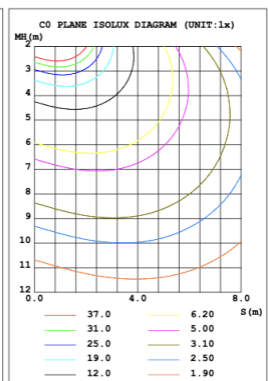

DIMENSIONS & WEIGHTS: Canopy Size for ZigBee & DMX: 15.75" x 2.76"

SB-S06A

37.8 lbs

SB-S06B

28.8 lbs

35 lbs

PHOTOMETRIC: Illumination outside the profile, light inside

SB-S01A40WZ 31.50" 40W @ 4000

SB-S01A50WZ 39.37" 50W @ 4000K

SB-S01A60WZ 47.24" 60W @ 4000K

SB-S01A70WZ 59.06" 70W @ 4000K

Flux out: 538.9 lm

Height	Eavg, Emax	Angle: 90.00deg	Diameter
1m	171.5, 235.6lx		200.00cm
2m	42.88, 58.91lx		400.00cm
3m	19.06, 26.18lx		600.00cm
4m	10.72, 14.73lx		800.00cm
5m	6.861, 9.426lx		1000.00cm
6m	4.765, 6.546lx		1200.00cm
7m	3.501, 4.809lx		1400.00cm
8m	2.680, 3.682lx		1600.00cm
9m	2.118, 2.909lx		1800.00cm
10m	1.715, 2.356lx		2000.00cm

SB-S01A80WZ 70.87" 80W @ 4000K

Flux out: 318.7 lm

Height	Eavg, Emax	Angle: 68.36deg	Diameter
1m	206.9, 271.4lx		135.83cm
2m	51.73, 67.84lx		271.66cm
3m	22.99, 30.15lx		407.49cm
4m	12.93, 16.96lx		543.32cm
5m	8.278, 10.85lx		679.15cm
6m	5.748, 7.538lx		814.98cm
7m	4.223, 5.538lx		950.81cm
8m	3.233, 4.240lx		1086.64cm
9m	2.555, 3.350lx		1222.47cm
10m	2.069, 2.714lx		1358.29cm

Illumination inside the profile, light outside

SB-S01B40WZ 31.50" 40W @ 4000K

Flux out: 259.3 lm

Height	Eavg, Emax	Angle: 90.00deg	Diameter
1m	82.53, 104.7lx		200.00cm
2m	20.63, 26.19lx		400.00cm
3m	9.170, 11.64lx		600.00cm
4m	5.158, 6.546lx		800.00cm
5m	3.301, 4.190lx		1000.00cm
6m	2.293, 2.909lx		1200.00cm
7m	1.684, 2.138lx		1400.00cm
8m	1.290, 1.637lx		1600.00cm
9m	1.019, 1.293lx		1800.00cm
10m	0.8253, 1.047lx		2000.00cm