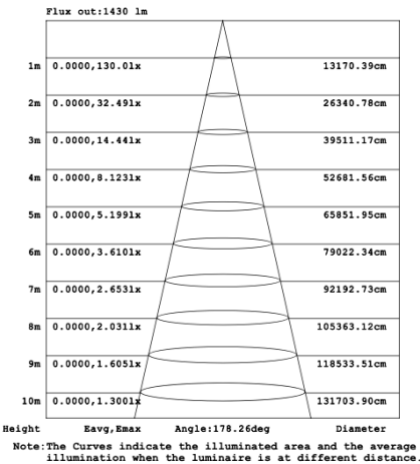

DIMENSIONS & WEIGHTS: Canopy Size for ZigBee & DMX: 15.75" x 2.76"

SB-S06A

37.8 lbs

SB-S06B

28.8 lbs

35 lbs

PHOTOMETRIC: Illumination outside the profile, light inside

SB-S01A40WZ 31.50" 40W @ 4000

SB-S01A50WZ 39.37" 50W @ 4000K

SB-S01A60WZ 47.24" 60W @ 4000K

SB-S01A70WZ 59.06" 70W @ 4000K

Flux out: 538.9 lm

Height	Eavg, Emax	Angle: 90.00deg	Diameter
1m	171.5, 235.6lx		200.00cm
2m	42.88, 58.91lx		400.00cm
3m	19.06, 26.18lx		600.00cm
4m	10.72, 14.73lx		800.00cm
5m	6.861, 9.426lx		1000.00cm
6m	4.765, 6.546lx		1200.00cm
7m	3.501, 4.809lx		1400.00cm
8m	2.680, 3.682lx		1600.00cm
9m	2.118, 2.909lx		1800.00cm
10m	1.715, 2.356lx		2000.00cm

SB-S01A80WZ 70.87" 80W @ 4000K

Flux out: 318.7 lm

Height	Eavg, Emax	Angle: 68.36deg	Diameter
1m	206.9, 271.4lx		135.83cm
2m	51.73, 67.84lx		271.66cm
3m	22.99, 30.15lx		407.49cm
4m	12.93, 16.96lx		543.32cm
5m	8.278, 10.85lx		679.15cm
6m	5.748, 7.538lx		814.98cm
7m	4.223, 5.538lx		950.81cm
8m	3.233, 4.240lx		1086.64cm
9m	2.555, 3.350lx		1222.47cm
10m	2.069, 2.714lx		1358.29cm