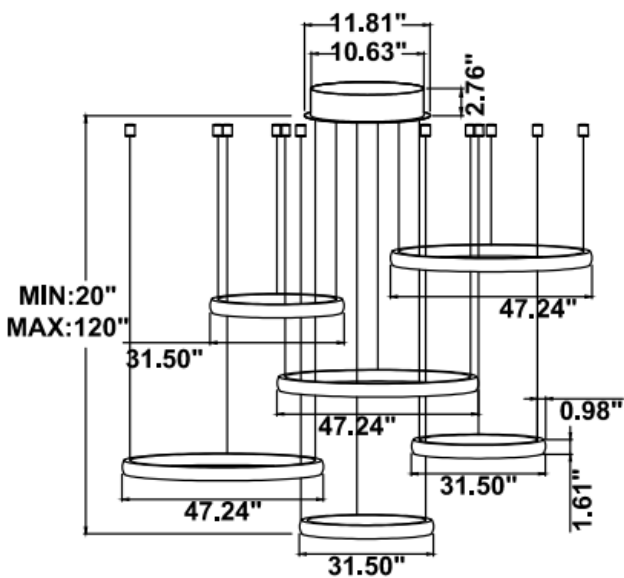

DIMENSIONS & WEIGHTS: Canopy Size for ZigBee & DMX: 15.75" x 2.76"

SB-S06A

37.8 lbs

SB-S06B

28.8 lbs

35 lbs

PHOTOMETRIC: Illumination outside the profile, light inside

SB-S01A40WZ 31.50" 40W @ 4000

SB-S01A50WZ 39.37" 50W @ 4000K

SB-S01A60WZ 47.24" 60W @ 4000K

SB-S01A70WZ 59.06" 70W @ 4000K

Flux out: 538.9 lm

Height	Eavg, Emax	Angle: 90.00deg	Diameter
1m	171.5, 235.6lx		200.00cm
2m	42.88, 58.91lx		400.00cm
3m	19.06, 26.18lx		600.00cm
4m	10.72, 14.73lx		800.00cm
5m	6.861, 9.426lx		1000.00cm
6m	4.765, 6.546lx		1200.00cm
7m	3.501, 4.809lx		1400.00cm
8m	2.680, 3.682lx		1600.00cm
9m	2.118, 2.909lx		1800.00cm
10m	1.715, 2.356lx		2000.00cm

SB-S01A80WZ 70.87" 80W @ 4000K

Flux out: 318.7 lm

Height	Eavg, Emax	Angle: 68.36deg	Diameter
1m	206.9, 271.4lx		135.83cm
2m	51.73, 67.84lx		271.66cm
3m	22.99, 30.15lx		407.49cm
4m	12.93, 16.96lx		543.32cm
5m	8.278, 10.85lx		679.15cm
6m	5.748, 7.538lx		814.98cm
7m	4.223, 5.538lx		950.81cm
8m	3.233, 4.240lx		1086.64cm
9m	2.555, 3.350lx		1222.47cm
10m	2.069, 2.714lx		1358.29cm

Illumination inside the profile, light outside

SB-S01B40WZ 31.50" 40W @ 4000K

Flux out: 259.3 lm

Height	Eavg, Emax	Angle: 90.00deg	Diameter
1m	82.53, 104.7lx		200.00cm
2m	20.63, 26.19lx		400.00cm
3m	9.170, 11.64lx		600.00cm
4m	5.158, 6.546lx		800.00cm
5m	3.301, 4.190lx		1000.00cm
6m	2.293, 2.909lx		1200.00cm
7m	1.684, 2.138lx		1400.00cm
8m	1.290, 1.637lx		1600.00cm
9m	1.019, 1.293lx		1800.00cm
10m	0.8253, 1.047lx		2000.00cm