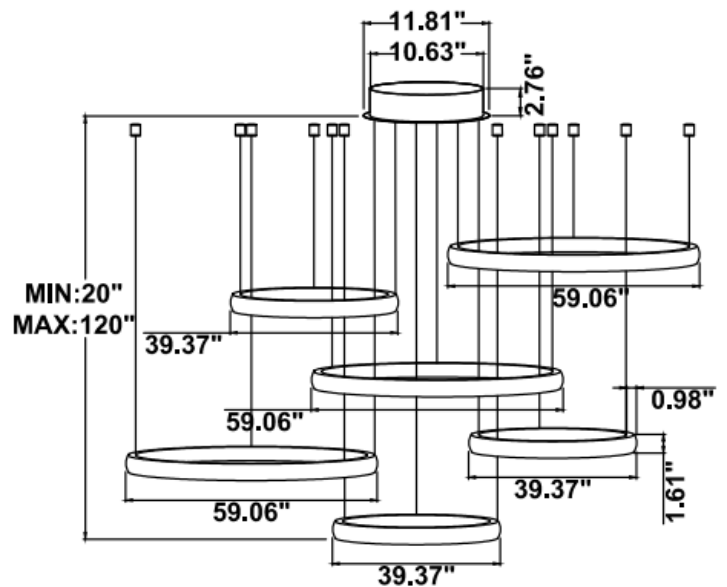

DIMENSIONS & WEIGHTS: Canopy Size for ZigBee & DMX: 15.75" x 2.76"

SB-S06A

37.8 lbs

SB-S06B

28.8 lbs

35 lbs

PHOTOMETRIC: Illumination outside the profile, light inside

SB-S01A40WZ 31.50" 40W @ 4000

SB-S01A50WZ 39.37" 50W @ 4000K

SB-S01A60WZ 47.24" 60W @ 4000K

SB-S01A70WZ 59.06" 70W @ 4000K

Flux out: 538.9 lm

Height	Eavg, Emax	Angle: 90.00deg	Diameter
1m	171.5, 235.6lx		200.00cm
2m	42.88, 58.91lx		400.00cm
3m	19.06, 26.18lx		600.00cm
4m	10.72, 14.73lx		800.00cm
5m	6.861, 9.426lx		1000.00cm
6m	4.765, 6.546lx		1200.00cm
7m	3.501, 4.809lx		1400.00cm
8m	2.680, 3.682lx		1600.00cm
9m	2.118, 2.909lx		1800.00cm
10m	1.715, 2.356lx		2000.00cm

SB-S01A80WZ 70.87" 80W @ 4000K

Flux out: 318.7 lm

Height	Eavg, Emax	Angle: 68.36deg	Diameter
1m	206.9, 271.4lx		135.83cm
2m	51.73, 67.84lx		271.66cm
3m	22.99, 30.15lx		407.49cm
4m	12.93, 16.96lx		543.32cm
5m	8.278, 10.85lx		679.15cm
6m	5.748, 7.538lx		814.98cm
7m	4.223, 5.538lx		950.81cm
8m	3.233, 4.240lx		1086.64cm
9m	2.555, 3.350lx		1222.47cm
10m	2.069, 2.714lx		1358.29cm

Illumination inside the profile, light outside

SB-S01B40WZ 31.50" 40W @ 4000K

Flux out: 259.3 lm

Height	Eavg, Emax	Angle: 90.00deg	Diameter
1m	82.53, 104.7lx		200.00cm
2m	20.63, 26.19lx		400.00cm
3m	9.170, 11.64lx		600.00cm
4m	5.158, 6.546lx		800.00cm
5m	3.301, 4.190lx		1000.00cm
6m	2.293, 2.909lx		1200.00cm
7m	1.684, 2.138lx		1400.00cm
8m	1.290, 1.637lx		1600.00cm
9m	1.019, 1.293lx		1800.00cm
10m	0.8253, 1.047lx		2000.00cm