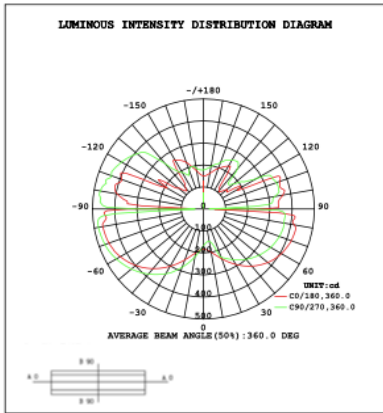

DIMENSIONS & WEIGHTS: Canopy Size for ZigBee & DMX: 15.75" x 2.76"

SB-S06A

37.8 lbs

SB-S06B

28.8 lbs

35 lbs

PHOTOMETRIC: Illumination outside the profile, light inside

SB-S01A40WZ 31.50" 40W @ 4000

SB-S01A50WZ 39.37" 50W @ 4000K

SB-S01A60WZ 47.24" 60W @ 4000K

SB-S01A70WZ 59.06" 70W @ 4000K

Flux out: 538.9 lm

Height	Eavg, Emax	Angle: 90.00deg	Diameter
1m	171.5, 235.6lx		200.00cm
2m	42.88, 58.91lx		400.00cm
3m	19.06, 26.18lx		600.00cm
4m	10.72, 14.73lx		800.00cm
5m	6.861, 9.426lx		1000.00cm
6m	4.765, 6.546lx		1200.00cm
7m	3.501, 4.809lx		1400.00cm
8m	2.680, 3.682lx		1600.00cm
9m	2.118, 2.909lx		1800.00cm
10m	1.715, 2.356lx		2000.00cm

SB-S01A80WZ 70.87" 80W @ 4000K

Flux out: 318.7 lm

Height	Eavg, Emax	Angle: 68.36deg	Diameter
1m	206.9, 271.4lx		135.83cm
2m	51.73, 67.84lx		271.66cm
3m	22.99, 30.15lx		407.49cm
4m	12.93, 16.96lx		543.32cm
5m	8.278, 10.85lx		679.15cm
6m	5.748, 7.538lx		814.98cm
7m	4.223, 5.538lx		950.81cm
8m	3.233, 4.240lx		1086.64cm
9m	2.555, 3.350lx		1222.47cm
10m	2.069, 2.714lx		1358.29cm

Illumination inside the profile, light outside

SB-S01B40WZ 31.50" 40W @ 4000K

Flux out: 259.3 lm

Height	Eavg, Emax	Angle: 90.00deg	Diameter
1m	82.53, 104.7lx		200.00cm
2m	20.63, 26.19lx		400.00cm
3m	9.170, 11.64lx		600.00cm
4m	5.158, 6.546lx		800.00cm
5m	3.301, 4.190lx		1000.00cm
6m	2.293, 2.909lx		1200.00cm
7m	1.684, 2.138lx		1400.00cm
8m	1.290, 1.637lx		1600.00cm
9m	1.019, 1.293lx		1800.00cm
10m	0.8253, 1.047lx		2000.00cm