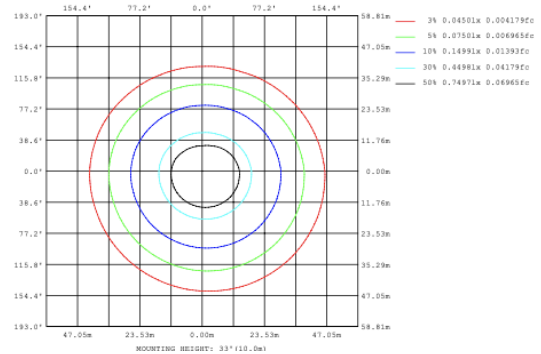

SB-S01B60WZ 47.24" 60W @ 4000K