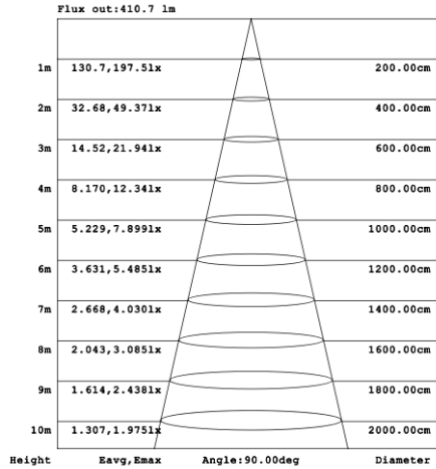

SB-S01B70WZ 59.06" 70W @ 4000K