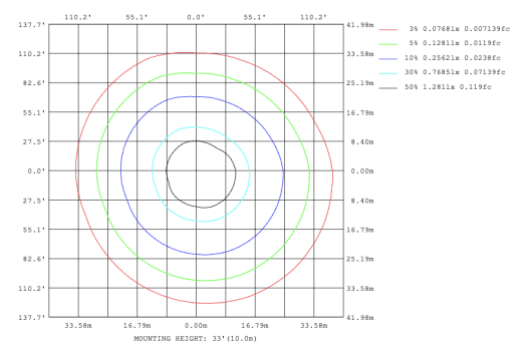

DIMENSIONS & WEIGHTS: Canopy Size for ZigBee & DMX: 15.75" x 2.76"

SB-S06A

37.8 lbs

SB-S06B

28.8 lbs

35 lbs

PHOTOMETRIC: Illumination outside the profile, light inside

SB-S01A40WZ 31.50" 40W @ 4000

SB-S01A50WZ 39.37" 50W @ 4000K

SB-S01A60WZ 47.24" 60W @ 4000K

SB-S01A70WZ 59.06" 70W @ 4000K

Flux out: 538.9 lm

Height	Eavg, Emax	Angle: 90.00deg	Diameter
1m	171.5, 235.6lx		200.00cm
2m	42.88, 58.91lx		400.00cm
3m	19.06, 26.18lx		600.00cm
4m	10.72, 14.73lx		800.00cm
5m	6.861, 9.426lx		1000.00cm
6m	4.765, 6.546lx		1200.00cm
7m	3.501, 4.809lx		1400.00cm
8m	2.680, 3.682lx		1600.00cm
9m	2.118, 2.909lx		1800.00cm
10m	1.715, 2.356lx		2000.00cm

SB-S01A80WZ 70.87" 80W @ 4000K

Flux out: 318.7 lm

Height	Eavg, Emax	Angle: 68.36deg	Diameter
1m	206.9, 271.4lx		135.83cm
2m	51.73, 67.84lx		271.66cm
3m	22.99, 30.15lx		407.49cm
4m	12.93, 16.96lx		543.32cm
5m	8.278, 10.85lx		679.15cm
6m	5.748, 7.538lx		814.98cm
7m	4.223, 5.538lx		950.81cm
8m	3.233, 4.240lx		1086.64cm
9m	2.555, 3.350lx		1222.47cm
10m	2.069, 2.714lx		1358.29cm