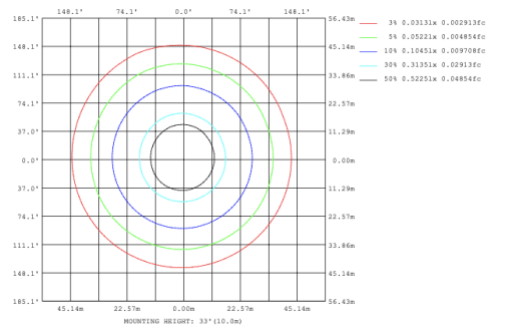

DIMENSIONS & WEIGHTS: Canopy Size for ZigBee & DMX: 15.75" x 2.76"

SB-S06A

37.8 lbs

SB-S06B

28.8 lbs

35 lbs

PHOTOMETRIC: Illumination outside the profile, light inside

SB-S01A40WZ 31.50" 40W @ 4000

SB-S01A50WZ 39.37" 50W @ 4000K

SB-S01A60WZ 47.24" 60W @ 4000K

SB-S01A70WZ 59.06" 70W @ 4000K

Flux out: 538.9 lm

Height	Eavg, Emax	Angle: 90.00deg	Diameter
1m	171.5, 235.6lx		200.00cm
2m	42.88, 58.91lx		400.00cm
3m	19.06, 26.18lx		600.00cm
4m	10.72, 14.73lx		800.00cm
5m	6.861, 9.426lx		1000.00cm
6m	4.765, 6.546lx		1200.00cm
7m	3.501, 4.809lx		1400.00cm
8m	2.680, 3.682lx		1600.00cm
9m	2.118, 2.909lx		1800.00cm
10m	1.715, 2.356lx		2000.00cm

SB-S01A80WZ 70.87" 80W @ 4000K

Flux out: 318.7 lm

Height	Eavg, Emax	Angle: 68.36deg	Diameter
1m	206.9, 271.4lx		135.83cm
2m	51.73, 67.84lx		271.66cm
3m	22.99, 30.15lx		407.49cm
4m	12.93, 16.96lx		543.32cm
5m	8.278, 10.85lx		679.15cm
6m	5.748, 7.538lx		814.98cm
7m	4.223, 5.538lx		950.81cm
8m	3.233, 4.240lx		1086.64cm
9m	2.555, 3.350lx		1222.47cm
10m	2.069, 2.714lx		1358.29cm

Illumination inside the profile, light outside

SB-S01B40WZ 31.50" 40W @ 4000K

Flux out: 259.3 lm

Height	Eavg, Emax	Angle: 90.00deg	Diameter
1m	82.53, 104.7lx		200.00cm
2m	20.63, 26.19lx		400.00cm
3m	9.170, 11.64lx		600.00cm
4m	5.158, 6.546lx		800.00cm
5m	3.301, 4.190lx		1000.00cm
6m	2.293, 2.909lx		1200.00cm
7m	1.684, 2.138lx		1400.00cm
8m	1.290, 1.637lx		1600.00cm
9m	1.019, 1.293lx		1800.00cm
10m	0.8253, 1.047lx		2000.00cm