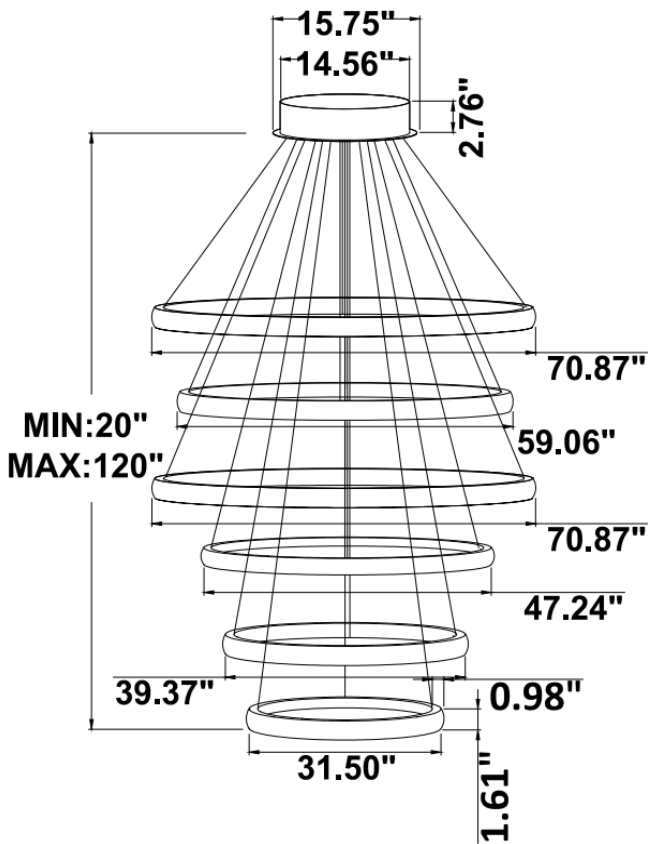

DIMENSIONS & WEIGHTS: Canopy Size for ZigBee & DMX: 15.75" x 2.76"

SB-S06A

37.8 lbs

SB-S06B

28.8 lbs

35 lbs

PHOTOMETRIC: Illumination outside the profile, light inside

SB-S01A40WZ 31.50" 40W @ 4000

SB-S01A50WZ 39.37" 50W @ 4000K

SB-S01A60WZ 47.24" 60W @ 4000K

SB-S01A70WZ 59.06" 70W @ 4000K

Flux out: 538.9 lm

Height	Eavg, Emax	Angle: 90.00deg	Diameter
1m	171.5, 235.6lx		200.00cm
2m	42.88, 58.91lx		400.00cm
3m	19.06, 26.18lx		600.00cm
4m	10.72, 14.73lx		800.00cm
5m	6.861, 9.426lx		1000.00cm
6m	4.765, 6.546lx		1200.00cm
7m	3.501, 4.809lx		1400.00cm
8m	2.680, 3.682lx		1600.00cm
9m	2.118, 2.909lx		1800.00cm
10m	1.715, 2.356lx		2000.00cm

SB-S01A80WZ 70.87" 80W @ 4000K

Flux out: 318.7 lm

Height	Eavg, Emax	Angle: 68.36deg	Diameter
1m	206.9, 271.4lx		135.83cm
2m	51.73, 67.84lx		271.66cm
3m	22.99, 30.15lx		407.49cm
4m	12.93, 16.96lx		543.32cm
5m	8.278, 10.85lx		679.15cm
6m	5.748, 7.538lx		814.98cm
7m	4.223, 5.538lx		950.81cm
8m	3.233, 4.240lx		1086.64cm
9m	2.555, 3.350lx		1222.47cm
10m	2.069, 2.714lx		1358.29cm

Illumination inside the profile, light outside

SB-S01B40WZ 31.50" 40W @ 4000K

Flux out: 259.3 lm

Height	Eavg, Emax	Angle: 90.00deg	Diameter
1m	82.53, 104.7lx		200.00cm
2m	20.63, 26.19lx		400.00cm
3m	9.170, 11.64lx		600.00cm
4m	5.158, 6.546lx		800.00cm
5m	3.301, 4.190lx		1000.00cm
6m	2.293, 2.909lx		1200.00cm
7m	1.684, 2.138lx		1400.00cm
8m	1.290, 1.637lx		1600.00cm
9m	1.019, 1.293lx		1800.00cm
10m	0.8253, 1.047lx		2000.00cm