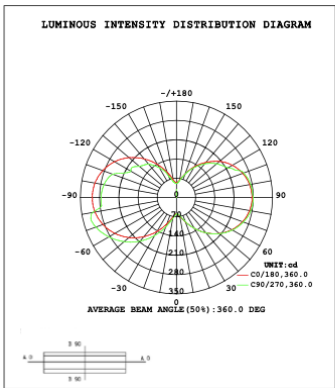

DIMENSIONS & WEIGHTS: Canopy Size for ZigBee & DMX: 15.75" x 2.76"

SB-S06A

37.8 lbs

SB-S06B

28.8 lbs

35 lbs

PHOTOMETRIC: Illumination outside the profile, light inside

SB-S01A40WZ 31.50" 40W @ 4000

SB-S01A50WZ 39.37" 50W @ 4000K

SB-S01A60WZ 47.24" 60W @ 4000K

SB-S01A70WZ 59.06" 70W @ 4000K

Flux out: 538.9 lm

Height	Eavg, Emax	Angle: 90.00deg	Diameter
1m	171.5, 235.6lx		200.00cm
2m	42.88, 58.91lx		400.00cm
3m	19.06, 26.18lx		600.00cm
4m	10.72, 14.73lx		800.00cm
5m	6.861, 9.426lx		1000.00cm
6m	4.765, 6.546lx		1200.00cm
7m	3.501, 4.809lx		1400.00cm
8m	2.680, 3.682lx		1600.00cm
9m	2.118, 2.909lx		1800.00cm
10m	1.715, 2.356lx		2000.00cm

SB-S01A80WZ 70.87" 80W @ 4000K

Flux out: 318.7 lm

Height	Eavg, Emax	Angle: 68.36deg	Diameter
1m	206.9, 271.4lx		135.83cm
2m	51.73, 67.84lx		271.66cm
3m	22.99, 30.15lx		407.49cm
4m	12.93, 16.96lx		543.32cm
5m	8.278, 10.85lx		679.15cm
6m	5.748, 7.538lx		814.98cm
7m	4.223, 5.538lx		950.81cm
8m	3.233, 4.240lx		1086.64cm
9m	2.555, 3.350lx		1222.47cm
10m	2.069, 2.714lx		1358.29cm

Illumination inside the profile, light outside

SB-S01B40WZ 31.50" 40W @ 4000K

Flux out: 259.3 lm

Height	Eavg, Emax	Angle: 90.00deg	Diameter
1m	82.53, 104.7lx		200.00cm
2m	20.63, 26.19lx		400.00cm
3m	9.170, 11.64lx		600.00cm
4m	5.158, 6.546lx		800.00cm
5m	3.301, 4.190lx		1000.00cm
6m	2.293, 2.909lx		1200.00cm
7m	1.684, 2.138lx		1400.00cm
8m	1.290, 1.637lx		1600.00cm
9m	1.019, 1.293lx		1800.00cm
10m	0.8253, 1.047lx		2000.00cm