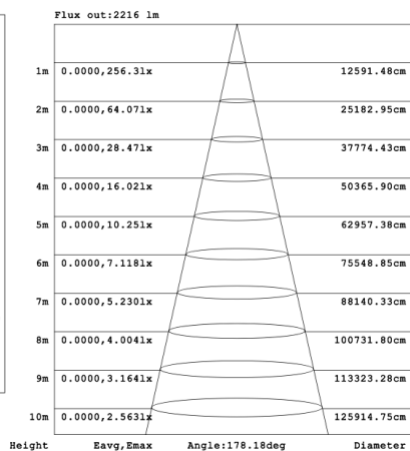

DIMENSIONS & WEIGHTS: Canopy Size for ZigBee & DMX: 15.75" x 2.76"

SB-S06A

37.8 lbs

SB-S06B

28.8 lbs

35 lbs

PHOTOMETRIC: Illumination outside the profile, light inside

SB-S01A40WZ 31.50" 40W @ 4000

SB-S01A50WZ 39.37" 50W @ 4000K

SB-S01A60WZ 47.24" 60W @ 4000K

SB-S01A70WZ 59.06" 70W @ 4000K

Flux out: 538.9 lm

Height	Eavg, Emax	Angle: 90.00deg	Diameter
1m	171.5, 235.6lx		200.00cm
2m	42.88, 58.91lx		400.00cm
3m	19.06, 26.18lx		600.00cm
4m	10.72, 14.73lx		800.00cm
5m	6.861, 9.426lx		1000.00cm
6m	4.765, 6.546lx		1200.00cm
7m	3.501, 4.809lx		1400.00cm
8m	2.680, 3.682lx		1600.00cm
9m	2.118, 2.909lx		1800.00cm
10m	1.715, 2.356lx		2000.00cm

SB-S01A80WZ 70.87" 80W @ 4000K

Flux out: 318.7 lm

Height	Eavg, Emax	Angle: 68.36deg	Diameter
1m	206.9, 271.4lx		135.83cm
2m	51.73, 67.84lx		271.66cm
3m	22.99, 30.15lx		407.49cm
4m	12.93, 16.96lx		543.32cm
5m	8.278, 10.85lx		679.15cm
6m	5.748, 7.538lx		814.98cm
7m	4.223, 5.538lx		950.81cm
8m	3.233, 4.240lx		1086.64cm
9m	2.555, 3.350lx		1222.47cm
10m	2.069, 2.714lx		1358.29cm