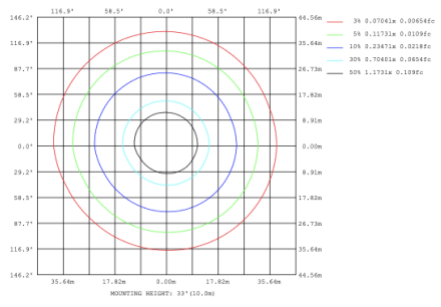

DIMENSIONS & WEIGHTS: Canopy Size for ZigBee & DMX: 15.75" x 2.76"

SB-S06A

37.8 lbs

SB-S06B

28.8 lbs

35 lbs

PHOTOMETRIC: Illumination outside the profile, light inside

SB-S01A40WZ 31.50" 40W @ 4000

SB-S01A50WZ 39.37" 50W @ 4000K

SB-S01A60WZ 47.24" 60W @ 4000K

SB-S01A70WZ 59.06" 70W @ 4000K

Flux out: 538.9 lm

Height	Eavg, Emax	Angle: 90.00deg	Diameter
1m	171.5, 235.6lx		200.00cm
2m	42.88, 58.91lx		400.00cm
3m	19.06, 26.18lx		600.00cm
4m	10.72, 14.73lx		800.00cm
5m	6.861, 9.426lx		1000.00cm
6m	4.765, 6.546lx		1200.00cm
7m	3.501, 4.809lx		1400.00cm
8m	2.680, 3.682lx		1600.00cm
9m	2.118, 2.909lx		1800.00cm
10m	1.715, 2.356lx		2000.00cm

SB-S01A80WZ 70.87" 80W @ 4000K

Flux out: 318.7 lm

Height	Eavg, Emax	Angle: 68.36deg	Diameter
1m	206.9, 271.4lx		135.83cm
2m	51.73, 67.84lx		271.66cm
3m	22.99, 30.15lx		407.49cm
4m	12.93, 16.96lx		543.32cm
5m	8.278, 10.85lx		679.15cm
6m	5.748, 7.538lx		814.98cm
7m	4.223, 5.538lx		950.81cm
8m	3.233, 4.240lx		1086.64cm
9m	2.555, 3.350lx		1222.47cm
10m	2.069, 2.714lx		1358.29cm

Illumination inside the profile, light outside

SB-S01B40WZ 31.50" 40W @ 4000K

Flux out: 259.3 lm

Height	Eavg, Emax	Angle: 90.00deg	Diameter
1m	82.53, 104.7lx		200.00cm
2m	20.63, 26.19lx		400.00cm
3m	9.170, 11.64lx		600.00cm
4m	5.158, 6.546lx		800.00cm
5m	3.301, 4.190lx		1000.00cm
6m	2.293, 2.909lx		1200.00cm
7m	1.684, 2.138lx		1400.00cm
8m	1.290, 1.637lx		1600.00cm
9m	1.019, 1.293lx		1800.00cm
10m	0.8253, 1.047lx		2000.00cm