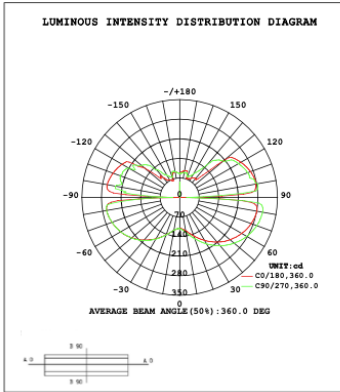

DIMENSIONS & WEIGHTS: Canopy Size for ZigBee & DMX: 15.75" x 2.76"

SB-S06A

37.8 lbs

SB-S06B

28.8 lbs

35 lbs

PHOTOMETRIC: Illumination outside the profile, light inside

SB-S01A40WZ 31.50" 40W @ 4000

SB-S01A50WZ 39.37" 50W @ 4000K

SB-S01A60WZ 47.24" 60W @ 4000K

SB-S01A70WZ 59.06" 70W @ 4000K

Flux out: 538.9 lm

Height	Eavg, Emax	Angle: 90.00deg	Diameter
1m	171.5, 235.6lx		200.00cm
2m	42.88, 58.91lx		400.00cm
3m	19.06, 26.18lx		600.00cm
4m	10.72, 14.73lx		800.00cm
5m	6.861, 9.426lx		1000.00cm
6m	4.765, 6.546lx		1200.00cm
7m	3.501, 4.809lx		1400.00cm
8m	2.680, 3.682lx		1600.00cm
9m	2.118, 2.909lx		1800.00cm
10m	1.715, 2.356lx		2000.00cm

SB-S01A80WZ 70.87" 80W @ 4000K

Flux out: 318.7 lm

Height	Eavg, Emax	Angle: 68.36deg	Diameter
1m	206.9, 271.4lx		135.83cm
2m	51.73, 67.84lx		271.66cm
3m	22.99, 30.15lx		407.49cm
4m	12.93, 16.96lx		543.32cm
5m	8.278, 10.85lx		679.15cm
6m	5.748, 7.538lx		814.98cm
7m	4.223, 5.538lx		950.81cm
8m	3.233, 4.240lx		1086.64cm
9m	2.555, 3.350lx		1222.47cm
10m	2.069, 2.714lx		1358.29cm

Illumination inside the profile, light outside

SB-S01B40WZ 31.50" 40W @ 4000K

Flux out: 259.3 lm

Height	Eavg, Emax	Angle: 90.00deg	Diameter
1m	82.53, 104.7lx		200.00cm
2m	20.63, 26.19lx		400.00cm
3m	9.170, 11.64lx		600.00cm
4m	5.158, 6.546lx		800.00cm
5m	3.301, 4.190lx		1000.00cm
6m	2.293, 2.909lx		1200.00cm
7m	1.684, 2.138lx		1400.00cm
8m	1.290, 1.637lx		1600.00cm
9m	1.019, 1.293lx		1800.00cm
10m	0.8253, 1.047lx		2000.00cm