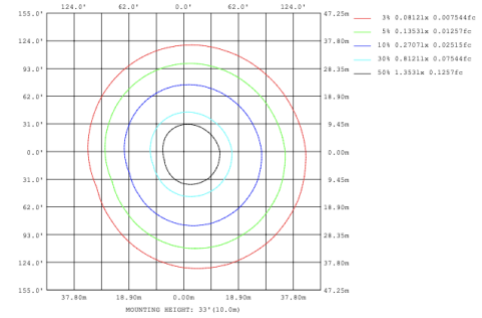

DIMENSIONS & WEIGHTS: Canopy Size for ZigBee & DMX: 15.75" x 2.76"

SB-S06A

37.8 lbs

SB-S06B

28.8 lbs

35 lbs

PHOTOMETRIC: Illumination outside the profile, light inside

SB-S01A40WZ 31.50" 40W @ 4000

SB-S01A50WZ 39.37" 50W @ 4000K

SB-S01A60WZ 47.24" 60W @ 4000K

SB-S01A70WZ 59.06" 70W @ 4000K

Flux out: 538.9 lm

Height	Eavg, Emax	Angle: 90.00deg	Diameter
1m	171.5, 235.6lx		200.00cm
2m	42.88, 58.91lx		400.00cm
3m	19.06, 26.18lx		600.00cm
4m	10.72, 14.73lx		800.00cm
5m	6.861, 9.426lx		1000.00cm
6m	4.765, 6.546lx		1200.00cm
7m	3.501, 4.809lx		1400.00cm
8m	2.680, 3.682lx		1600.00cm
9m	2.118, 2.909lx		1800.00cm
10m	1.715, 2.356lx		2000.00cm

SB-S01A80WZ 70.87" 80W @ 4000K

Flux out: 318.7 lm

Height	Eavg, Emax	Angle: 68.36deg	Diameter
1m	206.9, 271.4lx		135.83cm
2m	51.73, 67.84lx		271.66cm
3m	22.99, 30.15lx		407.49cm
4m	12.93, 16.96lx		543.32cm
5m	8.278, 10.85lx		679.15cm
6m	5.748, 7.538lx		814.98cm
7m	4.223, 5.538lx		950.81cm
8m	3.233, 4.240lx		1086.64cm
9m	2.555, 3.350lx		1222.47cm
10m	2.069, 2.714lx		1358.29cm

Illumination inside the profile, light outside

SB-S01B40WZ 31.50" 40W @ 4000K

Flux out: 259.3 lm

Height	Eavg, Emax	Angle: 90.00deg	Diameter
1m	82.53, 104.7lx		200.00cm
2m	20.63, 26.19lx		400.00cm
3m	9.170, 11.64lx		600.00cm
4m	5.158, 6.546lx		800.00cm
5m	3.301, 4.190lx		1000.00cm
6m	2.293, 2.909lx		1200.00cm
7m	1.684, 2.138lx		1400.00cm
8m	1.290, 1.637lx		1600.00cm
9m	1.019, 1.293lx		1800.00cm
10m	0.8253, 1.047lx		2000.00cm