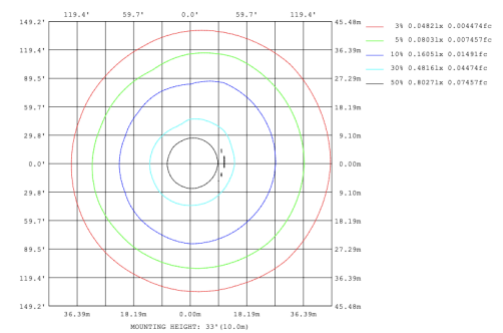

DIMENSIONS & WEIGHTS: Canopy Size for ZigBee & DMX: 15.75" x 2.76"

SB-S06A

37.8 lbs

SB-S06B

28.8 lbs

35 lbs

PHOTOMETRIC: Illumination outside the profile, light inside

SB-S01A40WZ 31.50" 40W @ 4000

SB-S01A50WZ 39.37" 50W @ 4000K

SB-S01A60WZ 47.24" 60W @ 4000K

SB-S01A70WZ 59.06" 70W @ 4000K

Flux out: 538.9 lm

Height	Eavg, Emax	Angle: 90.00deg	Diameter
1m	171.5, 235.6lx		200.00cm
2m	42.88, 58.91lx		400.00cm
3m	19.06, 26.18lx		600.00cm
4m	10.72, 14.73lx		800.00cm
5m	6.861, 9.426lx		1000.00cm
6m	4.765, 6.546lx		1200.00cm
7m	3.501, 4.809lx		1400.00cm
8m	2.680, 3.682lx		1600.00cm
9m	2.118, 2.909lx		1800.00cm
10m	1.715, 2.356lx		2000.00cm

SB-S01A80WZ 70.87" 80W @ 4000K

Flux out: 318.7 lm

Height	Eavg, Emax	Angle: 68.36deg	Diameter
1m	206.9, 271.4lx		135.83cm
2m	51.73, 67.84lx		271.66cm
3m	22.99, 30.15lx		407.49cm
4m	12.93, 16.96lx		543.32cm
5m	8.278, 10.85lx		679.15cm
6m	5.748, 7.538lx		814.98cm
7m	4.223, 5.538lx		950.81cm
8m	3.233, 4.240lx		1086.64cm
9m	2.555, 3.350lx		1222.47cm
10m	2.069, 2.714lx		1358.29cm