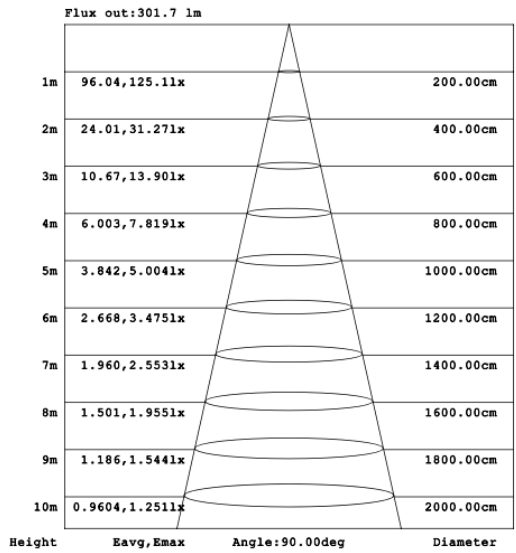

SB-S01B50WZ 39.37" 50W @ 4000K