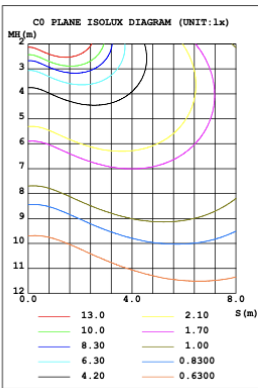

DIMENSIONS & WEIGHTS: Canopy Size for ZigBee & DMX: 15.75" x 2.76"

SB-S06A

37.8 lbs

SB-S06B

28.8 lbs

35 lbs

PHOTOMETRIC: Illumination outside the profile, light inside

SB-S01A40WZ 31.50" 40W @ 4000

SB-S01A50WZ 39.37" 50W @ 4000K

SB-S01A60WZ 47.24" 60W @ 4000K

SB-S01A70WZ 59.06" 70W @ 4000K

Flux out: 538.9 lm

Height	Eavg, Emax	Angle: 90.00deg	Diameter
1m	171.5, 235.6lx		200.00cm
2m	42.88, 58.91lx		400.00cm
3m	19.06, 26.18lx		600.00cm
4m	10.72, 14.73lx		800.00cm
5m	6.861, 9.426lx		1000.00cm
6m	4.765, 6.546lx		1200.00cm
7m	3.501, 4.809lx		1400.00cm
8m	2.680, 3.682lx		1600.00cm
9m	2.118, 2.909lx		1800.00cm
10m	1.715, 2.356lx		2000.00cm

SB-S01A80WZ 70.87" 80W @ 4000K

Flux out: 318.7 lm

Height	Eavg, Emax	Angle: 68.36deg	Diameter
1m	206.9, 271.4lx		135.83cm
2m	51.73, 67.84lx		271.66cm
3m	22.99, 30.15lx		407.49cm
4m	12.93, 16.96lx		543.32cm
5m	8.278, 10.85lx		679.15cm
6m	5.748, 7.538lx		814.98cm
7m	4.223, 5.538lx		950.81cm
8m	3.233, 4.240lx		1086.64cm
9m	2.555, 3.350lx		1222.47cm
10m	2.069, 2.714lx		1358.29cm

Illumination inside the profile, light outside

SB-S01B40WZ 31.50" 40W @ 4000K

Flux out: 259.3 lm

Height	Eavg, Emax	Angle: 90.00deg	Diameter
1m	82.53, 104.7lx		200.00cm
2m	20.63, 26.19lx		400.00cm
3m	9.170, 11.64lx		600.00cm
4m	5.158, 6.546lx		800.00cm
5m	3.301, 4.190lx		1000.00cm
6m	2.293, 2.909lx		1200.00cm
7m	1.684, 2.138lx		1400.00cm
8m	1.290, 1.637lx		1600.00cm
9m	1.019, 1.293lx		1800.00cm
10m	0.8253, 1.047lx		2000.00cm