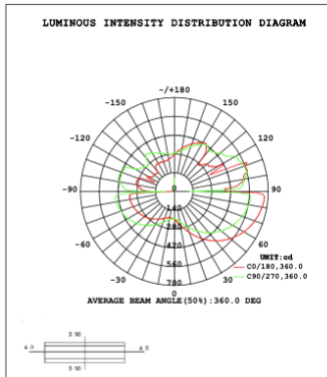

DIMENSIONS & WEIGHTS: Canopy Size for ZigBee & DMX: 15.75" x 2.76"

SB-S06A

37.8 lbs

SB-S06B

28.8 lbs

35 lbs

PHOTOMETRIC: Illumination outside the profile, light inside

SB-S01A40WZ 31.50" 40W @ 4000

SB-S01A50WZ 39.37" 50W @ 4000K

SB-S01A60WZ 47.24" 60W @ 4000K

SB-S01A70WZ 59.06" 70W @ 4000K

Flux out: 538.9 lm

Height	Eavg, Emax	Angle: 90.00deg	Diameter
1m	171.5, 235.6lx		200.00cm
2m	42.88, 58.91lx		400.00cm
3m	19.06, 26.18lx		600.00cm
4m	10.72, 14.73lx		800.00cm
5m	6.861, 9.426lx		1000.00cm
6m	4.765, 6.546lx		1200.00cm
7m	3.501, 4.809lx		1400.00cm
8m	2.680, 3.682lx		1600.00cm
9m	2.118, 2.909lx		1800.00cm
10m	1.715, 2.356lx		2000.00cm

SB-S01A80WZ 70.87" 80W @ 4000K

Flux out: 318.7 lm

Height	Eavg, Emax	Angle: 68.36deg	Diameter
1m	206.9, 271.4lx		135.83cm
2m	51.73, 67.84lx		271.66cm
3m	22.99, 30.15lx		407.49cm
4m	12.93, 16.96lx		543.32cm
5m	8.278, 10.85lx		679.15cm
6m	5.748, 7.538lx		814.98cm
7m	4.223, 5.538lx		950.81cm
8m	3.233, 4.240lx		1086.64cm
9m	2.555, 3.350lx		1222.47cm
10m	2.069, 2.714lx		1358.29cm

Illumination inside the profile, light outside

SB-S01B40WZ 31.50" 40W @ 4000K

Flux out: 259.3 lm

Height	Eavg, Emax	Angle: 90.00deg	Diameter
1m	82.53, 104.7lx		200.00cm
2m	20.63, 26.19lx		400.00cm
3m	9.170, 11.64lx		600.00cm
4m	5.158, 6.546lx		800.00cm
5m	3.301, 4.190lx		1000.00cm
6m	2.293, 2.909lx		1200.00cm
7m	1.684, 2.138lx		1400.00cm
8m	1.290, 1.637lx		1600.00cm
9m	1.019, 1.293lx		1800.00cm
10m	0.8253, 1.047lx		2000.00cm