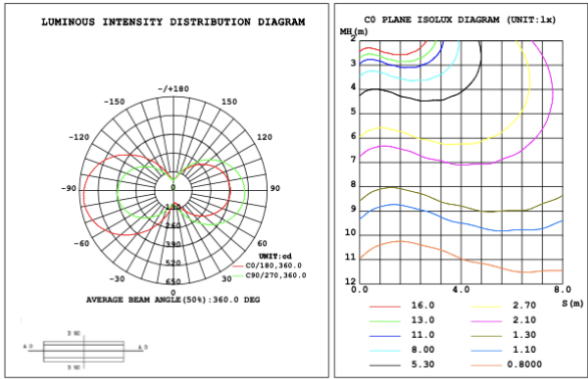

SB-S01B70WZ 59.06" 70W @ 4000K