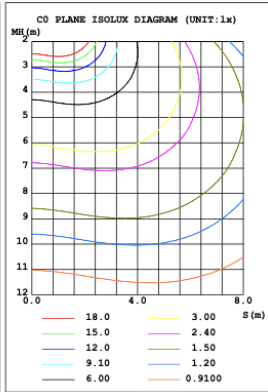

DIMENSIONS & WEIGHTS: Canopy Size for ZigBee & DMX: 15.75" x 2.76"

SB-S06A

37.8 lbs

SB-S06B

28.8 lbs

35 lbs

PHOTOMETRIC: Illumination outside the profile, light inside

SB-S01A40WZ 31.50" 40W @ 4000

SB-S01A50WZ 39.37" 50W @ 4000K

SB-S01A60WZ 47.24" 60W @ 4000K

SB-S01A70WZ 59.06" 70W @ 4000K

Flux out: 538.9 lm

Height	Eavg, Emax	Angle: 90.00deg	Diameter
1m	171.5, 235.6lx		200.00cm
2m	42.88, 58.91lx		400.00cm
3m	19.06, 26.18lx		600.00cm
4m	10.72, 14.73lx		800.00cm
5m	6.861, 9.426lx		1000.00cm
6m	4.765, 6.546lx		1200.00cm
7m	3.501, 4.809lx		1400.00cm
8m	2.680, 3.682lx		1600.00cm
9m	2.118, 2.909lx		1800.00cm
10m	1.715, 2.356lx		2000.00cm

SB-S01A80WZ 70.87" 80W @ 4000K

Flux out: 318.7 lm

Height	Eavg, Emax	Angle: 68.36deg	Diameter
1m	206.9, 271.4lx		135.83cm
2m	51.73, 67.84lx		271.66cm
3m	22.99, 30.15lx		407.49cm
4m	12.93, 16.96lx		543.32cm
5m	8.278, 10.85lx		679.15cm
6m	5.748, 7.538lx		814.98cm
7m	4.223, 5.538lx		950.81cm
8m	3.233, 4.240lx		1086.64cm
9m	2.555, 3.350lx		1222.47cm
10m	2.069, 2.714lx		1358.29cm