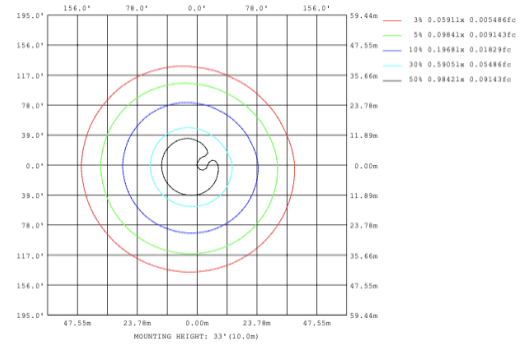

SB-S01B70WZ 59.06" 70W @ 4000K