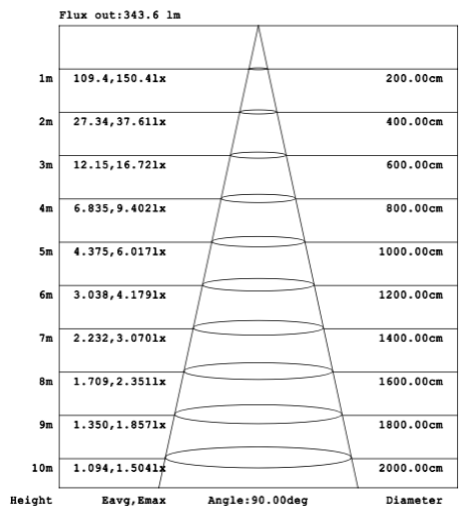

SB-S01B60WZ 47.24" 60W @ 4000K