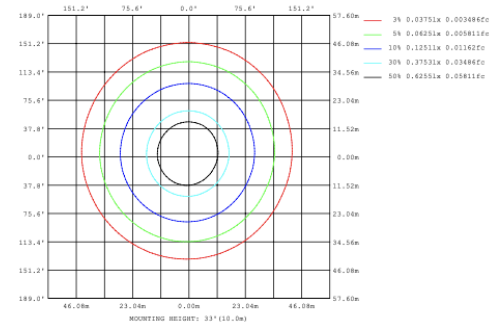

SB-S01B50WZ 39.37" 50W @ 4000K