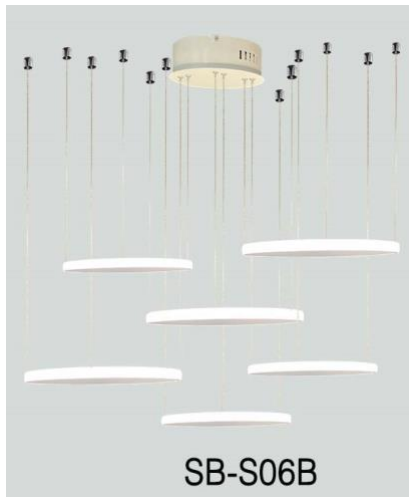

Kimberley 6 Tier

PRODUCT DESCRIPTION

The **Kimberley** circular design is made of extruded aluminum with either inside or outside lighting and lenses that beautifully blend the LEDs. Sizes ranging from 31.5" to 70.87". Suspension height adjustable, offering over 6,500 custom powder coated colors, ships assembled.

FEATURES

- 5-year limited warranty.
- Ships assembled.
- Illumination inside or outside the profile.
- Extruded aluminum housing up to 70.87", 1 continuous ring without joints.
- Fixture lumens per watt ratio up to 70 LPW for illumination outside, 69 LPW for illumination inside.

PARTS PACKED WITH STANDARD FIXTURE

- Plastic Anchors, Screws, Wire Connectors
- [CCT Selector Switch](#)

MODEL INFORMATION:

Example: SB-S06A300WSB

Products Series	Wattage/Size	"E" Kelvin temp options	"W" Controls (don't select this column if selected S or A)	"Z" Profile Finishes	"X" Aircraft Cable
*SB-S06A	*380W=31.5"+39.37"+47.24"+70.87"+59.06"+70.87"	*S=3000K/3500K/4000K Color Select by internal CCT Color Selector, 4000K	*Blank=1-10V dimming	*B=Black Jack	*Blank=10' feet 120" (Standard)
SB-S06B	300W=31.5"+47.24"+31.5"+47.24"+31.5"+47.24"	factory color default set, CRI 90	L=ELV / Triac dimming	S=Platinum Silver	5'=5 feet 60"
	360W=39.37"+59.06"+39.37"+59.06"+39.37"+59.06"	A=2700K/3500K/4000K Color Select by internal CCT color Selector, 4000K factory color default set. CRI 90	D=DMX (for RGBW and Tunable White, control by Wall Switch or DMX control system)	W=Gloss White	15'=15 feet 180"
Request price for other size, Kelvin temp, add tiers and change configuration.		T=3K-4K Tunable White control by remote/wall control	C=Dali	O=Oil Rubbed Bronze	20'=20 feet 240"
		R3= RGB+3000K	Z=ZigBee (for RGBW and CCT tunable / dimmable using remote, App and Google Alexa voice.	Full Color Name or RAL number for Custom Colors, select from Color Collections	25'=25 feet 300"
		R4=RGB+4000K (standard)	See control options		