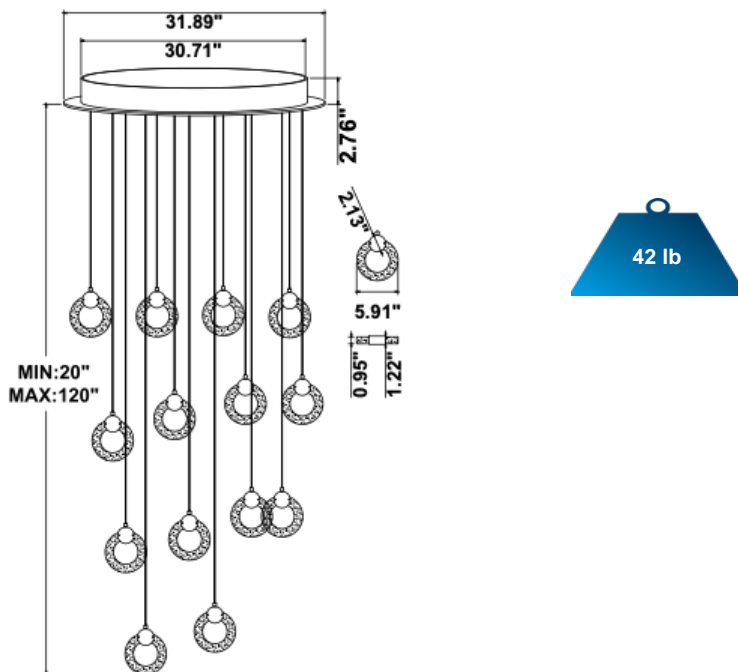

RGB/TUNABLE WHITE SMART CONTROL

[SEE SPEC AND VIDEO](#)

Get Smart

Using Amazon Echo, Echo Dot, or any Alexa-enabled device allows you to turn your luminaire on and off, dim the light and change light color to Red, Green, Blue or White independently by using voice command or Smart phone app, DMX, Handheld remote or wall control.

DIMENSION & WEIGHT:

SB-M14A90W