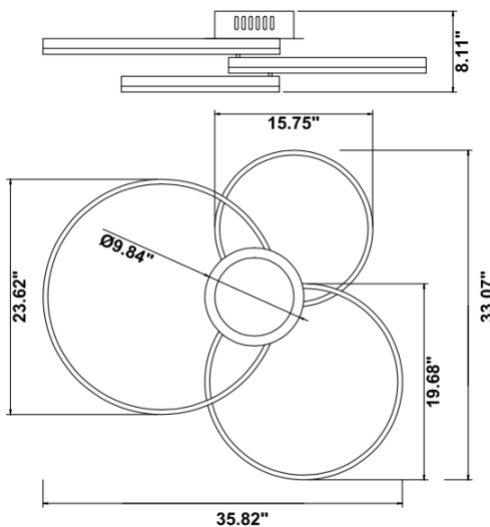

Apache 3 Tier

PRODUCT DESCRIPTION

Apache surface mounted rings are made of extruded aluminum with a direct only component and a glare free acrylic ring. Ring sizes range from 16" to 24" and can be combined up to 3 rings or more. Tunable white and RGBW. Over 6500 powder coated colors, ships assembled.

FEATURES

- 5-year limited warranty.
- Ships assembled.
- Direct Illumination.
- Extruded aluminum housing 16", 20" and 24", 1 continuous ring without joints.
- Fixture lumens per watt ratio 77 LPW.

SPECIFICATIONS

PARTS PACKED WITH STANDARD FIXTURE

- Plastic Anchors, Screws, Wire Connectors
- CCT Selector Switch

MODEL INFORMATION:

Example: SB-V03A60WSB

Products Series	Wattage/Size	Options	RGBW/CCT Select Only	Profile Finishes
*SB-V03A	*60W = 16"+20"+24"	*S=1-10V dimming, CRI 90 3000K/3500K/4000K Color Selectable (Standard), 4000K factory color default set	T=3K-4K Tunable White	*B=Black Jack
		L=ELV/Triac dimming with 3000K/3500K/4000K Color Selectable	R4=RGB+4000K (standard)	S=Platinum Silver
		D=DMX	R3=RGB+3000K	W=Gloss White
		Z=ZigBee		O=Oil Rubbed Bronze
		DMX for RGBW and Tunable White, control by Wall Switch or DMX control system.	Do not select this column if selected "S"	Full Color Name or RAL number for Custom Colors, select from Color Collections
		ZigBee for RGBW and CCT tunable / dimmmable using remote, DMX, App and Google Alexa.		

DIMENSIONS & WEIGHTS: Canopy Size for ZigBee & DMX: 15.75" x 2.76"

15.57" = 16" / 19.68" = 20" / 23.62" = 24"

12 lbs

PHOTOMETRIC: