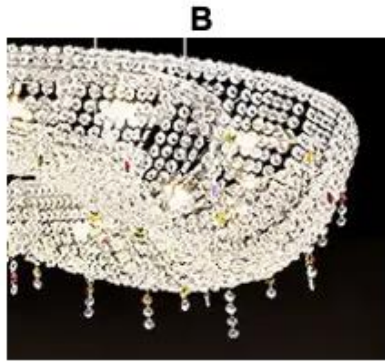

Aprica-B

PRODUCT DESCRIPTION

The **Aprica** Globe Italian Luxury modern Crystals LED Chandelier. Great application for Hotel, Dining room, Living room and hotel lobby.

FEATURES

- 5-year limited warranty.
- Ships assembled.
- Illumination inside the profile.
- Crystal, Stainless steel body, metal driver canopy.
- Fixture delivered lumens per watt ratio up to 53 LPW.

PARTS PACKED WITH STANDARD FIXTURE

- Plastic Anchors, Screws, Wire Connectors
- [CCT Selector Switch](#)

CRYSTAL OPTIONS:

All Color

MODEL INFORMATION:

Example: SB-A401A30WSAA

Products Series	Wattage/Size	“E” Kelvin temp options (standard)	“W” Controls (don’t select this column if selected S or A)	“Z” Profile Finishes	Crystal color	“X” Aircraft Cable
*SB-A401A	*30W = 23.62”X6.69” 40W = 31.50”X6.69” 50W = 39.37”X6.69” 60W = 47.24”X6.69”	*S=3000K/3500K/4000K Color Select by internal CCT Color Selector, 4000K factory color default set, CRI 90	*Blank=1-10V dimming	*A=Anodized Gold (standard0	*A B C D E F G H I J K L M	*Blank=10’ feet 120”(Standard)
		A=2700K/3500K/4000K Color Select by internal CCT color Selector, 4000K factory color default set. CRI 90	L=ELV / Triac dimming	C=Supper Chrome (standard)		5’=5 feet 60”
		T=3K-4K Tunable White control by remote/wall control	D=DMX (for RGBW and Tunable White, control by Wall Switch or DMX control system)	B=Black Jack		15’=15 feet 180”
		R3= RGB+3000K	C=Dali	S=Platinum Silver		20’=20 feet 240”
		R4=RGB+4000K (standard)	Z=ZigBee (for RGBW and CCT tunable / dimmable using remote, App and Google Alexa voice.	W=Gloss White	Other Color	25’=25 feet 300”
Request price for other Kelvin temp custom sizes			See control options	Full Color Name or RAL number for Custom Colors, select from Color Collections		30’=30 feet 360”