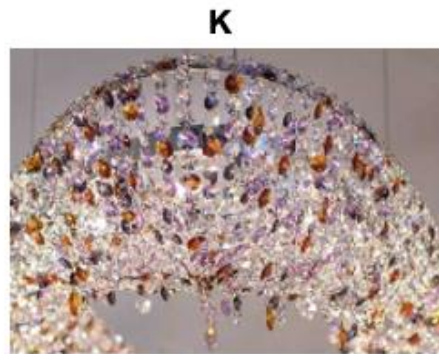

Aprica-B

PRODUCT DESCRIPTION

The **Aprica** Globe Italian Luxury modern Crystals LED Chandelier. Great application for Hotel, Dining room, Living room and hotel lobby.

FEATURES

- 5-year limited warranty.
- Ships assembled.
- Illumination inside the profile.
- Crystal, Stainless steel body, metal driver canopy.
- Fixture delivered lumens per watt ratio up to 53 LPW.

PARTS PACKED WITH STANDARD FIXTURE

- Plastic Anchors, Screws, Wire Connectors
- [CCT Selector Switch](#)

CRYSTAL OPTIONS:

All Color

MODEL INFORMATION:

Example: SB-A401A30WSAA

Products Series	Wattage/Size	“E” Kelvin temp options (standard)	“W” Controls (don’t select this column if selected S or A)	“Z” Profile Finishes	Crystal color	“X” Aircraft Cable
*SB-A401A	*30W = 23.62”X6.69” 40W = 31.50”X6.69” 50W = 39.37”X6.69” 60W = 47.24”X6.69”	*S=3000K/3500K/4000K Color Select by internal CCT Color Selector, 4000K factory color default set, CRI 90	*Blank=1-10V dimming	*A=Anodized Gold (standard0	*A B C D E F G H I J K L M	*Blank=10’ feet 120”(Standard)
		A=2700K/3500K/4000K Color Select by internal CCT color Selector, 4000K factory color default set. CRI 90	L=ELV / Triac dimming	C=Supper Chrome (standard)		5’=5 feet 60”
		T=3K-4K Tunable White control by remote/wall control	D=DMX (for RGBW and Tunable White, control by Wall Switch or DMX control system)	B=Black Jack		15’=15 feet 180”
		R3= RGB+3000K	C=Dali	S=Platinum Silver		20’=20 feet 240”
		R4=RGB+4000K (standard)	Z=ZigBee (for RGBW and CCT tunable / dimmable using remote, App and Google Alexa voice.	W=Gloss White	Other Color	25’=25 feet 300”
Request price for other Kelvin temp custom sizes			See control options	Full Color Name or RAL number for Custom Colors, select from Color Collections		30’=30 feet 360”