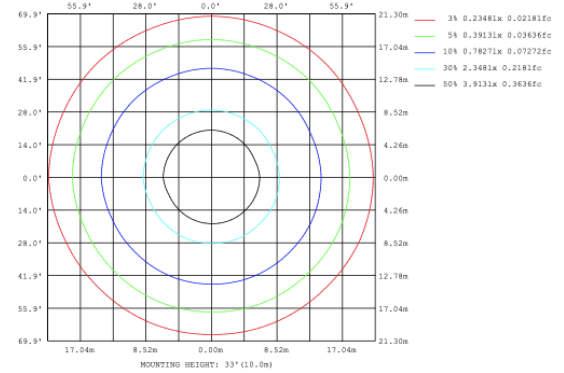

SB-A101A30WSZ 23.62" 30W @ 4000K

SB-A101A40WSZ 31.50" 40W @ 4000K

SB-A101A50WSZ 39.37" 50W @ 4000K

Flux out:1584 lm

Height	Eavg, Emax	Angle:110.84deg	Diameter
1m	229.3,782.7lx		290.15cm
2m	57.33,195.7lx		580.31cm
3m	25.48,86.97lx		870.46cm
4m	14.33,48.92lx		1160.61cm
5m	9.173,31.31lx		1450.76cm
6m	6.370,21.74lx		1740.92cm
7m	4.680,15.97lx		2031.07cm
8m	3.583,12.23lx		2321.22cm
9m	2.831,9.663lx		2611.37cm
10m	2.293,7.827lx		2901.53cm

Note: The Curves indicate the illuminated area and the average illumination when the luminaire is at different distance.

SB-A101A60WSZ 47.24" 60W @ 4000K

Flux out:2047 lm

Height	Eavg, Emax	Angle:110.12deg	Diameter
1m	296.5,1024lx		286.29cm
2m	74.12,256.0lx		572.57cm
3m	32.94,113.8lx		858.86cm
4m	18.53,64.01lx		1145.14cm
5m	11.86,40.96lx		1431.43cm
6m	8.236,28.45lx		1717.71cm
7m	6.051,20.90lx		2004.00cm
8m	4.633,16.00lx		2290.28cm
9m	3.660,12.64lx		2576.57cm
10m	2.965,10.24lx		2862.85cm

Note: The Curves indicate the illuminated area and the average illumination when the luminaire is at different distance.