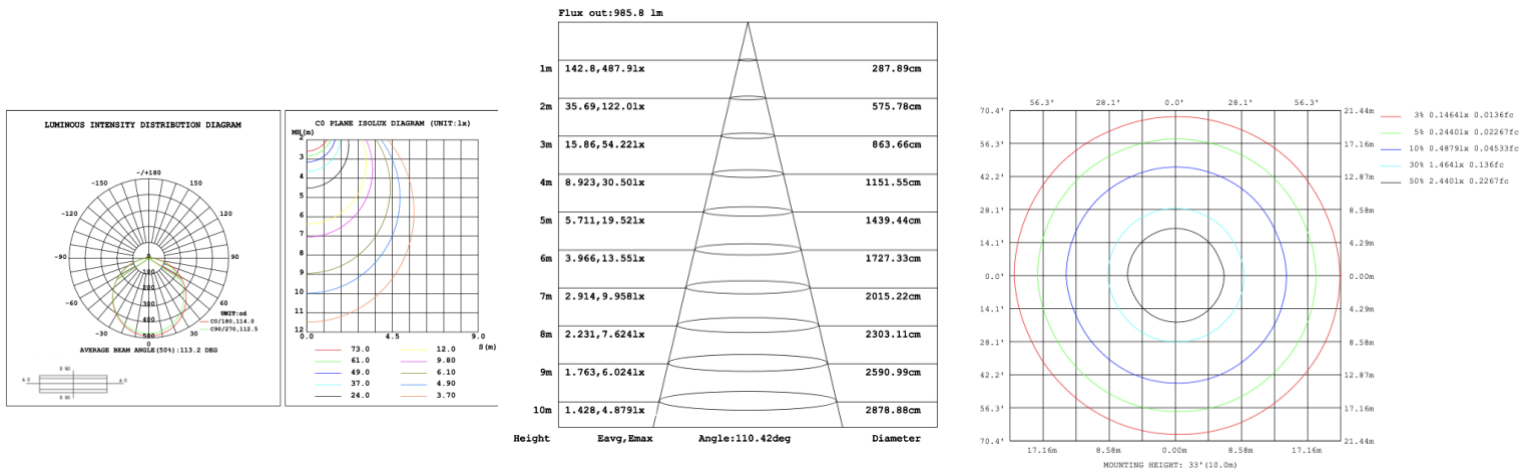

DIMENSIONS & WEIGHTS: Canopy Size for ZigBee & DMX: 15.75" x 2.76"

SB-A401A

EMERGENCY BATTERY OPTIONS

[SEE SPEC](#)

PICTURE	MODEL NUMBER	DESCRIPTION
	SB-EBP/5W/B	Factory installed Remote Emergency Battery Pack 5W 90 minutes
	SB-EBP/10.7W/B	Factory installed Remote Emergency Battery Pack 10.7W 90 minutes
	SB-EBP/17W/B	Factory installed Remote Emergency Battery Pack 17W 90 minutes

SB-A101A30WSZ 23.62" 30W @ 4000K

SB-A101A40WSZ 31.50" 40W @ 4000K

SB-A101A50WSZ 39.37" 50W @ 4000K

Flux out:1584 lm

Height	Eavg, Emax	Angle:110.84deg	Diameter
1m	229.3,782.7lx		290.15cm
2m	57.33,195.7lx		580.31cm
3m	25.48,86.97lx		870.46cm
4m	14.33,48.92lx		1160.61cm
5m	9.173,31.31lx		1450.76cm
6m	6.370,21.74lx		1740.92cm
7m	4.680,15.97lx		2031.07cm
8m	3.583,12.23lx		2321.22cm
9m	2.831,9.663lx		2611.37cm
10m	2.293,7.827lx		2901.53cm

Note: The Curves indicate the illuminated area and the average illumination when the luminaire is at different distance.

SB-A101A60WSZ 47.24" 60W @ 4000K

Flux out:2047 lm

Height	Eavg, Emax	Angle:110.12deg	Diameter
1m	296.5,1024lx		286.29cm
2m	74.12,256.0lx		572.57cm
3m	32.94,113.8lx		858.86cm
4m	18.53,64.01lx		1145.14cm
5m	11.86,40.96lx		1431.43cm
6m	8.236,28.45lx		1717.71cm
7m	6.051,20.90lx		2004.00cm
8m	4.633,16.00lx		2290.28cm
9m	3.660,12.64lx		2576.57cm
10m	2.965,10.24lx		2862.85cm

Note: The Curves indicate the illuminated area and the average illumination when the luminaire is at different distance.