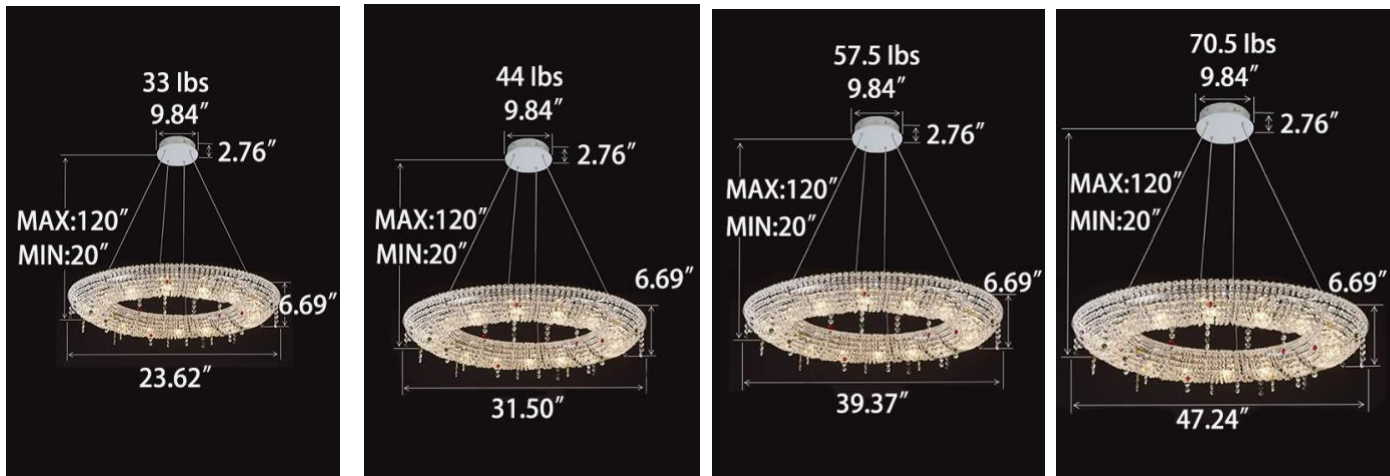

PARTS PACKED WITH STANDARD FIXTURE

- Plastic Anchors, Screws, Wire Connectors
- [CCT Selector Switch](#)

CRYSTAL OPTIONS:

All Color

MODEL INFORMATION:

Example: SB-A401A30WSAA

Products Series	Wattage/Size	“E” Kelvin temp options (standard)	“W” Controls (don’t select this column if selected S or A)	“Z” Profile Finishes	Crystal color	“X” Aircraft Cable
*SB-A401A	*30W = 23.62”X6.69” 40W = 31.50”X6.69” 50W = 39.37”X6.69” 60W = 47.24”X6.69”	*S=3000K/3500K/4000K Color Select by internal CCT Color Selector, 4000K factory color default set, CRI 90	*Blank=1-10V dimming	*A=Anodized Gold (standard0	*A B C D E F G H I J K L M	*Blank=10’ feet 120”(Standard)
		A=2700K/3500K/4000K Color Select by internal CCT color Selector, 4000K factory color default set. CRI 90	L=ELV / Triac dimming	C=Supper Chrome (standard)		5’=5 feet 60”
		T=3K-4K Tunable White control by remote/wall control	D=DMX (for RGBW and Tunable White, control by Wall Switch or DMX control system)	B=Black Jack		15’=15 feet 180”
		R3= RGB+3000K	C=Dali	S=Platinum Silver		20’=20 feet 240”
		R4=RGB+4000K (standard)	Z=ZigBee (for RGBW and CCT tunable / dimmable using remote, App and Google Alexa voice.	W=Gloss White	Other Color	25’=25 feet 300”
Request price for other Kelvin temp custom sizes			See control options	Full Color Name or RAL number for Custom Colors, select from Color Collections		30’=30 feet 360”

DIMENSIONS & WEIGHTS: Canopy Size for ZigBee & DMX: 15.75" x 2.76"

SB-A401A

EMERGENCY BATTERY OPTIONS

[SEE SPEC](#)

PICTURE	MODEL NUMBER	DESCRIPTION
	SB-EBP/5W/B	Factory installed Remote Emergency Battery Pack 5W 90 minutes
	SB-EBP/10.7W/B	Factory installed Remote Emergency Battery Pack 10.7W 90 minutes
	SB-EBP/17W/B	Factory installed Remote Emergency Battery Pack 17W 90 minutes