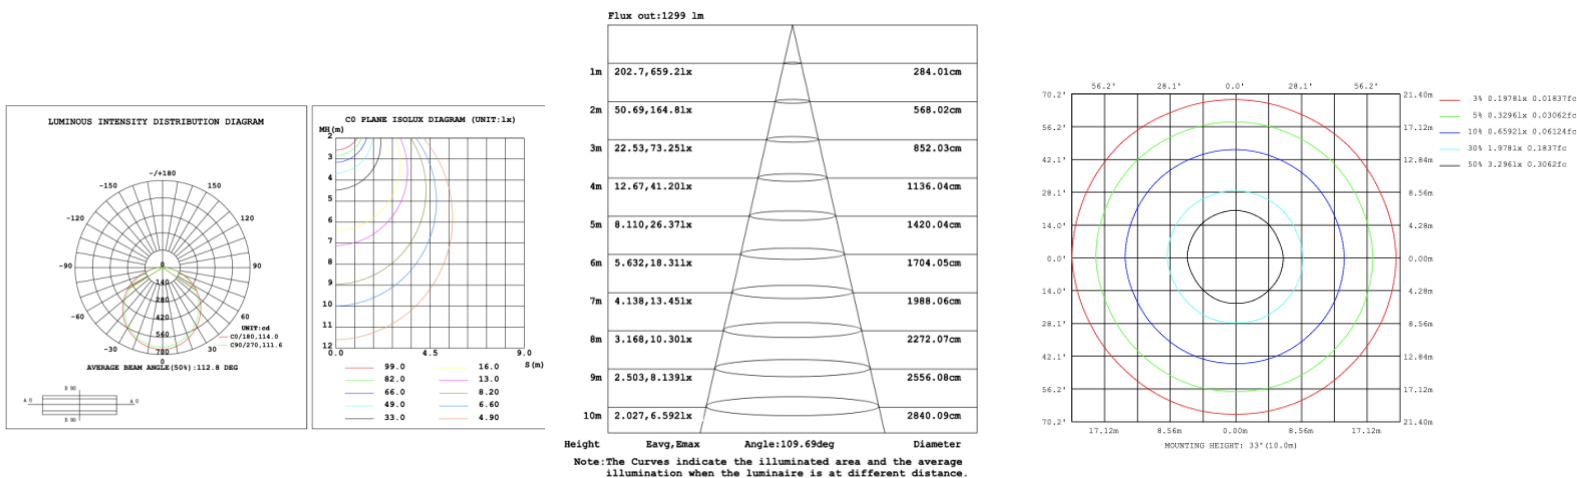

DIMENSIONS & WEIGHTS: Canopy Size for ZigBee & DMX: 15.75" x 2.76"

SB-A401A

EMERGENCY BATTERY OPTIONS

[SEE SPEC](#)

PICTURE	MODEL NUMBER	DESCRIPTION
	SB-EBP/5W/B	Factory installed Remote Emergency Battery Pack 5W 90 minutes
	SB-EBP/10.7W/B	Factory installed Remote Emergency Battery Pack 10.7W 90 minutes
	SB-EBP/17W/B	Factory installed Remote Emergency Battery Pack 17W 90 minutes

SB-A101A30WSZ 23.62" 30W @ 4000K

SB-A101A40WSZ 31.50" 40W @ 4000K

SB-A101A50WSZ 39.37" 50W @ 4000K

Flux out:1584 lm

Height	Eavg, Emax	Angle:110.84deg	Diameter
1m	229.3,782.7lx		290.15cm
2m	57.33,195.7lx		580.31cm
3m	25.48,86.97lx		870.46cm
4m	14.33,48.92lx		1160.61cm
5m	9.173,31.31lx		1450.76cm
6m	6.370,21.74lx		1740.92cm
7m	4.680,15.97lx		2031.07cm
8m	3.583,12.23lx		2321.22cm
9m	2.831,9.663lx		2611.37cm
10m	2.293,7.827lx		2901.53cm

Note: The Curves indicate the illuminated area and the average illumination when the luminaire is at different distance.

SB-A101A60WSZ 47.24" 60W @ 4000K

Flux out:2047 lm

Height	Eavg, Emax	Angle:110.12deg	Diameter
1m	296.5,1024lx		286.29cm
2m	74.12,256.0lx		572.57cm
3m	32.94,113.8lx		858.86cm
4m	18.53,64.01lx		1145.14cm
5m	11.86,40.96lx		1431.43cm
6m	8.236,28.45lx		1717.71cm
7m	6.051,20.90lx		2004.00cm
8m	4.633,16.00lx		2290.28cm
9m	3.660,12.64lx		2576.57cm
10m	2.965,10.24lx		2862.85cm

Note: The Curves indicate the illuminated area and the average illumination when the luminaire is at different distance.