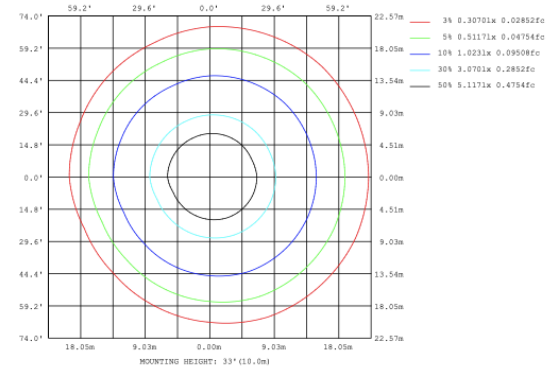

SB-A101A30WSZ 23.62" 30W @ 4000K

SB-A101A40WSZ 31.50" 40W @ 4000K

SB-A101A50WSZ 39.37" 50W @ 4000K

Flux out:1584 lm

Height	Eavg, Emax	Angle:110.84deg	Diameter
1m	229.3,782.7lx		290.15cm
2m	57.33,195.7lx		580.31cm
3m	25.48,86.97lx		870.46cm
4m	14.33,48.92lx		1160.61cm
5m	9.173,31.31lx		1450.76cm
6m	6.370,21.74lx		1740.92cm
7m	4.680,15.97lx		2031.07cm
8m	3.583,12.23lx		2321.22cm
9m	2.831,9.663lx		2611.37cm
10m	2.293,7.827lx		2901.53cm

Note: The Curves indicate the illuminated area and the average illumination when the luminaire is at different distance.

SB-A101A60WSZ 47.24" 60W @ 4000K

Flux out:2047 lm

Height	Eavg, Emax	Angle:110.12deg	Diameter
1m	296.5,1024lx		286.29cm
2m	74.12,256.0lx		572.57cm
3m	32.94,113.8lx		858.86cm
4m	18.53,64.01lx		1145.14cm
5m	11.86,40.96lx		1431.43cm
6m	8.236,28.45lx		1717.71cm
7m	6.051,20.90lx		2004.00cm
8m	4.633,16.00lx		2290.28cm
9m	3.660,12.64lx		2576.57cm
10m	2.965,10.24lx		2862.85cm

Note: The Curves indicate the illuminated area and the average illumination when the luminaire is at different distance.