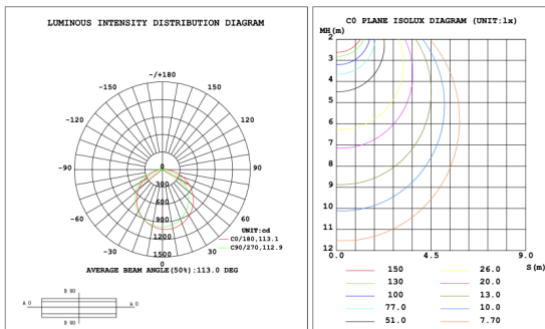

SB-A101A30WSZ 23.62" 30W @ 4000K

SB-A101A40WSZ 31.50" 40W @ 4000K

SB-A101A50WSZ 39.37" 50W @ 4000K

Flux out:1584 lm

Height	Eavg, Emax	Angle:110.84deg	Diameter
1m	229.3,782.7lx		290.15cm
2m	57.33,195.7lx		580.31cm
3m	25.48,86.97lx		870.46cm
4m	14.33,48.92lx		1160.61cm
5m	9.173,31.31lx		1450.76cm
6m	6.370,21.74lx		1740.92cm
7m	4.680,15.97lx		2031.07cm
8m	3.583,12.23lx		2321.22cm
9m	2.831,9.663lx		2611.37cm
10m	2.293,7.827lx		2901.53cm

Note: The Curves indicate the illuminated area and the average illumination when the luminaire is at different distance.

SB-A101A60WSZ 47.24" 60W @ 4000K

Flux out:2047 lm

Height	Eavg, Emax	Angle:110.12deg	Diameter
1m	296.5,1024lx		286.29cm
2m	74.12,256.0lx		572.57cm
3m	32.94,113.8lx		858.86cm
4m	18.53,64.01lx		1145.14cm
5m	11.86,40.96lx		1431.43cm
6m	8.236,28.45lx		1717.71cm
7m	6.051,20.90lx		2004.00cm
8m	4.633,16.00lx		2290.28cm
9m	3.660,12.64lx		2576.57cm
10m	2.965,10.24lx		2862.85cm

Note: The Curves indicate the illuminated area and the average illumination when the luminaire is at different distance.