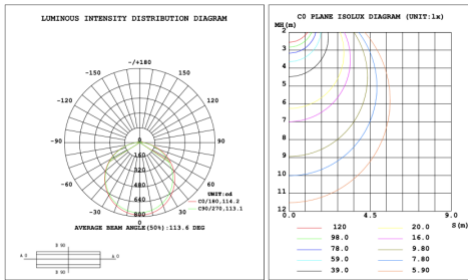

DIMENSIONS & WEIGHTS: Canopy Size for ZigBee & DMX: 15.75" x 2.76"

SB-A401A

EMERGENCY BATTERY OPTIONS

[SEE SPEC](#)

PICTURE	MODEL NUMBER	DESCRIPTION
	SB-EBP/5W/B	Factory installed Remote Emergency Battery Pack 5W 90 minutes
	SB-EBP/10.7W/B	Factory installed Remote Emergency Battery Pack 10.7W 90 minutes
	SB-EBP/17W/B	Factory installed Remote Emergency Battery Pack 17W 90 minutes

SB-A101A30WSZ 23.62" 30W @ 4000K

SB-A101A40WSZ 31.50" 40W @ 4000K

SB-A101A50WSZ 39.37" 50W @ 4000K

Flux out:1584 lm

Height	Eavg, Emax	Angle:110.84deg	Diameter
1m	229.3,782.7lx		290.15cm
2m	57.33,195.7lx		580.31cm
3m	25.48,86.97lx		870.46cm
4m	14.33,48.92lx		1160.61cm
5m	9.173,31.31lx		1450.76cm
6m	6.370,21.74lx		1740.92cm
7m	4.680,15.97lx		2031.07cm
8m	3.583,12.23lx		2321.22cm
9m	2.831,9.663lx		2611.37cm
10m	2.293,7.827lx		2901.53cm

Note: The Curves indicate the illuminated area and the average illumination when the luminaire is at different distance.

SB-A101A60WSZ 47.24" 60W @ 4000K

Flux out:2047 lm

Height	Eavg, Emax	Angle:110.12deg	Diameter
1m	296.5,1024lx		286.29cm
2m	74.12,256.0lx		572.57cm
3m	32.94,113.8lx		858.86cm
4m	18.53,64.01lx		1145.14cm
5m	11.86,40.96lx		1431.43cm
6m	8.236,28.45lx		1717.71cm
7m	6.051,20.90lx		2004.00cm
8m	4.633,16.00lx		2290.28cm
9m	3.660,12.64lx		2576.57cm
10m	2.965,10.24lx		2862.85cm

Note: The Curves indicate the illuminated area and the average illumination when the luminaire is at different distance.