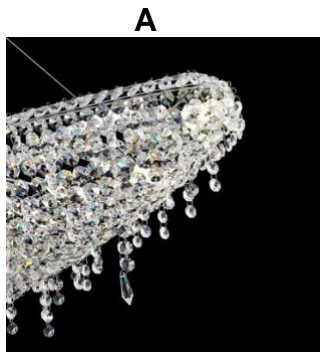

### PARTS PACKED WITH STANDARD FIXTURE

- Plastic Anchors, Screws, Wire Connectors
- [CCT Selector Switch](#)

**CRYSTAL OPTIONS:**

**All Color**

**MODEL INFORMATION:**

**Example: SB-A501A40WSAA**

| Products Series | Wattage/Size  | "E" Kelvin temp options (standard)   | "W" Controls ( don't select this column if selected S or A)                             | "Z" Profile Finishes         | Crystal color  | "X" Aircraft Cable   |
|-----------------|---|--|---|------------------------------|--|--|
| *SB-A501A       | *40W=31.50"X4.72"<br>50W=39.37"X4.72"<br>60W=47.24"X4.72<br>70W=59.06"X4.72 | *S=3000K/3500K/4000K<br>Color Select by internal CCT Color Selector, 4000K factory color default set, CRI 90 | *Blank=1-10V dimming  | *A=Anodized Gold (standard0) | *A   | *Blank=10' feet 120"(Standard)   |
|                 |   | A=2700K/3500K/4000K<br>Color Select by internal CCT color Selector, 4000K factory color default set. CRI 90  | L=ELV / Triac dimming   | C=Supper Chrome (standard)   | B<br>C<br>D<br>E<br>F<br>G<br>H<br>I<br>J<br>K<br>L<br>M |  |
|                 |   | T=3K-4K Tunable White control by remote/wall control   | D=DMX (for RGBW and Tunable White, control by Wall Switch or DMX control system)        | B=Black Jack                 |  | 15'=15 feet 180"   |
|                 |   | R3= RGB+3000K  | C=Dali  | S=Platinum Silver            |  | 20'=20 feet 240"   |
|                 |   | R4=RGB+4000K (standard)  | Z=ZigBee (for RGBW and CCT tunable / dimmable using remote, App and Google Alexa voice. | W=Gloss White                | Other Color  | 25'=25 feet 300"   |
|                 |   | Request price for other Kelvin temp and custom sizes   |   |                              | <a href="#">See control options</a>                      | Full Color Name or RAL number for Custom Colors, select from <a href="#">Color Collections</a> |