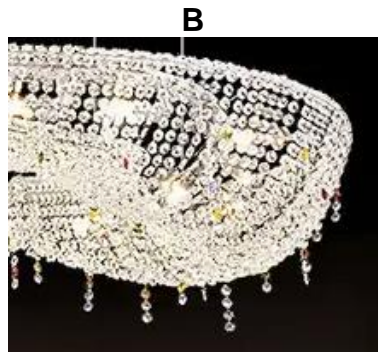

### PARTS PACKED WITH STANDARD FIXTURE

- Plastic Anchors, Screws, Wire Connectors
- [CCT Selector Switch](#)

**CRYSTAL OPTIONS:**

**All Color**

**MODEL INFORMATION:**

**Example: SB-A501A40WSAA**

| Products Series | Wattage/Size  | "E" Kelvin temp options (standard)   | "W" Controls ( don't select this column if selected S or A)                             | "Z" Profile Finishes         | Crystal color  | "X" Aircraft Cable   |
|-----------------|---|--|---|------------------------------|--|--|
| *SB-A501A       | *40W=31.50"X4.72"<br>50W=39.37"X4.72"<br>60W=47.24"X4.72<br>70W=59.06"X4.72 | *S=3000K/3500K/4000K<br>Color Select by internal CCT Color Selector, 4000K factory color default set, CRI 90 | *Blank=1-10V dimming  | *A=Anodized Gold (standard0) | *A   | *Blank=10' feet 120"(Standard)   |
|                 |   | A=2700K/3500K/4000K<br>Color Select by internal CCT color Selector, 4000K factory color default set. CRI 90  | L=ELV / Triac dimming   | C=Supper Chrome (standard)   | B<br>C<br>D<br>E<br>F<br>G<br>H<br>I<br>J<br>K<br>L<br>M |  |
|                 |   | T=3K-4K Tunable White control by remote/wall control   | D=DMX (for RGBW and Tunable White, control by Wall Switch or DMX control system)        | B=Black Jack                 |  | 15'=15 feet 180"   |
|                 |   | R3= RGB+3000K  | C=Dali  | S=Platinum Silver            |  | 20'=20 feet 240"   |
|                 |   | R4=RGB+4000K (standard)  | Z=ZigBee (for RGBW and CCT tunable / dimmable using remote, App and Google Alexa voice. | W=Gloss White                | Other Color  | 25'=25 feet 300"   |
|                 |   | Request price for other Kelvin temp and custom sizes   |   |                              | <a href="#">See control options</a>                      | Full Color Name or RAL number for Custom Colors, select from <a href="#">Color Collections</a> |