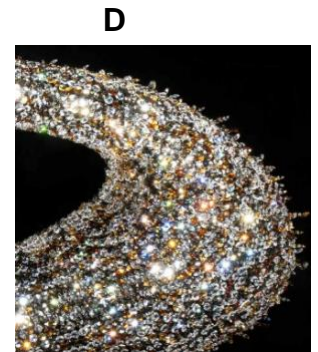

### PARTS PACKED WITH STANDARD FIXTURE

- Plastic Anchors, Screws, Wire Connectors
- [CCT Selector Switch](#)

**CRYSTAL OPTIONS:**

**All Color**

**MODEL INFORMATION:**

**Example: SB-A501A40WSAA**

| Products Series | Wattage/Size  | "E" Kelvin temp options (standard)   | "W" Controls ( don't select this column if selected S or A)                             | "Z" Profile Finishes         | Crystal color  | "X" Aircraft Cable   |
|-----------------|---|--|---|------------------------------|--|--|
| *SB-A501A       | *40W=31.50"X4.72"<br>50W=39.37"X4.72"<br>60W=47.24"X4.72<br>70W=59.06"X4.72 | *S=3000K/3500K/4000K<br>Color Select by internal CCT Color Selector, 4000K factory color default set, CRI 90 | *Blank=1-10V dimming  | *A=Anodized Gold (standard0) | *A   | *Blank=10' feet 120"(Standard)   |
|                 |   | A=2700K/3500K/4000K<br>Color Select by internal CCT color Selector, 4000K factory color default set. CRI 90  | L=ELV / Triac dimming   | C=Supper Chrome (standard)   | B<br>C<br>D<br>E<br>F<br>G<br>H<br>I<br>J<br>K<br>L<br>M |  |
|                 |   | T=3K-4K Tunable White control by remote/wall control   | D=DMX (for RGBW and Tunable White, control by Wall Switch or DMX control system)        | B=Black Jack                 |  | 15'=15 feet 180"   |
|                 |   | R3= RGB+3000K  | C=Dali  | S=Platinum Silver            |  | 20'=20 feet 240"   |
|                 |   | R4=RGB+4000K (standard)  | Z=ZigBee (for RGBW and CCT tunable / dimmable using remote, App and Google Alexa voice. | W=Gloss White                | Other Color  | 25'=25 feet 300"   |
|                 |   | Request price for other Kelvin temp and custom sizes   |   |                              | <a href="#">See control options</a>                      | Full Color Name or RAL number for Custom Colors, select from <a href="#">Color Collections</a> |