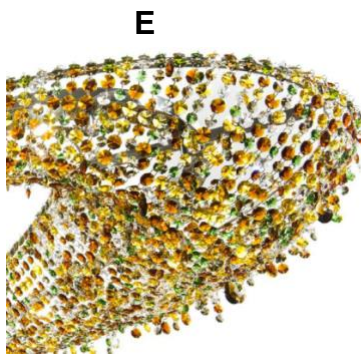

### PARTS PACKED WITH STANDARD FIXTURE

- Plastic Anchors, Screws, Wire Connectors
- [CCT Selector Switch](#)

**CRYSTAL OPTIONS:**

**All Color**

**MODEL INFORMATION:**

**Example: SB-A501A40WSAA**

| Products Series | Wattage/Size  | "E" Kelvin temp options (standard)   | "W" Controls ( don't select this column if selected S or A)                             | "Z" Profile Finishes         | Crystal color  | "X" Aircraft Cable   |
|-----------------|---|--|---|------------------------------|--|--|
| *SB-A501A       | *40W=31.50"X4.72"<br>50W=39.37"X4.72"<br>60W=47.24"X4.72<br>70W=59.06"X4.72 | *S=3000K/3500K/4000K<br>Color Select by internal CCT Color Selector, 4000K factory color default set, CRI 90 | *Blank=1-10V dimming  | *A=Anodized Gold (standard0) | *A   | *Blank=10' feet 120"(Standard)   |
|                 |   | A=2700K/3500K/4000K<br>Color Select by internal CCT color Selector, 4000K factory color default set. CRI 90  | L=ELV / Triac dimming   | C=Supper Chrome (standard)   | B<br>C<br>D<br>E<br>F<br>G<br>H<br>I<br>J<br>K<br>L<br>M |  |
|                 |   | T=3K-4K Tunable White control by remote/wall control   | D=DMX (for RGBW and Tunable White, control by Wall Switch or DMX control system)        | B=Black Jack                 |  | 15'=15 feet 180"   |
|                 |   | R3= RGB+3000K  | C=Dali  | S=Platinum Silver            |  | 20'=20 feet 240"   |
|                 |   | R4=RGB+4000K (standard)  | Z=ZigBee (for RGBW and CCT tunable / dimmable using remote, App and Google Alexa voice. | W=Gloss White                | Other Color  | 25'=25 feet 300"   |
|                 |   | Request price for other Kelvin temp and custom sizes   |   |                              | <a href="#">See control options</a>                      | Full Color Name or RAL number for Custom Colors, select from <a href="#">Color Collections</a> |