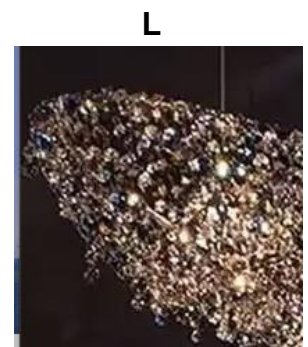

### PARTS PACKED WITH STANDARD FIXTURE

- Plastic Anchors, Screws, Wire Connectors
- [CCT Selector Switch](#)

**CRYSTAL OPTIONS:**

**All Color**

**MODEL INFORMATION:**

**Example: SB-A501A40WSAA**

| Products Series | Wattage/Size  | "E" Kelvin temp options (standard)   | "W" Controls ( don't select this column if selected S or A)                             | "Z" Profile Finishes         | Crystal color  | "X" Aircraft Cable   |
|-----------------|---|--|---|------------------------------|--|--|
| *SB-A501A       | *40W=31.50"X4.72"<br>50W=39.37"X4.72"<br>60W=47.24"X4.72<br>70W=59.06"X4.72 | *S=3000K/3500K/4000K<br>Color Select by internal CCT Color Selector, 4000K factory color default set, CRI 90 | *Blank=1-10V dimming  | *A=Anodized Gold (standard0) | *A   | *Blank=10' feet 120"(Standard)   |
|                 |   | A=2700K/3500K/4000K<br>Color Select by internal CCT color Selector, 4000K factory color default set. CRI 90  | L=ELV / Triac dimming   | C=Supper Chrome (standard)   | B<br>C<br>D<br>E<br>F<br>G<br>H<br>I<br>J<br>K<br>L<br>M |  |
|                 |   | T=3K-4K Tunable White control by remote/wall control   | D=DMX (for RGBW and Tunable White, control by Wall Switch or DMX control system)        | B=Black Jack                 |  | 15'=15 feet 180"   |
|                 |   | R3= RGB+3000K  | C=Dali  | S=Platinum Silver            |  | 20'=20 feet 240"   |
|                 |   | R4=RGB+4000K (standard)  | Z=ZigBee (for RGBW and CCT tunable / dimmable using remote, App and Google Alexa voice. | W=Gloss White                | Other Color  | 25'=25 feet 300"   |
|                 |   | Request price for other Kelvin temp and custom sizes   |   |                              | <a href="#">See control options</a>                      | Full Color Name or RAL number for Custom Colors, select from <a href="#">Color Collections</a> |