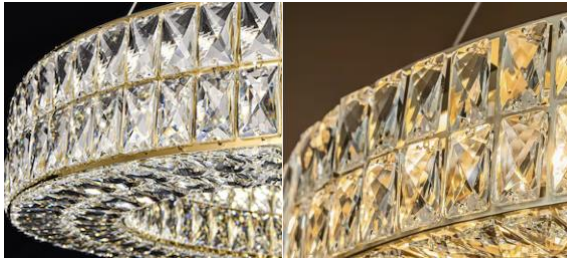

A:Clear Crystal B:Soft Gold Crystal

SPECIFICATIONS

- 90+ CRI.
- Input: 100-277V, 50/60Hz.
- 1-10V dimming standard, ELV / TRIAC dimming available.
- UL listed, suitable for dry location.
- Gloss White, Black Jack, Platinum Silver and Oil bronze color finish as standard, 6,500 custom colors are available.
- Built in color temperature selectable. Choose from 2700K/3500K/4000K ; 3000K/3500K/4000K. Custom color temperatures. lumen outputs, RGBW, Tunable White available.