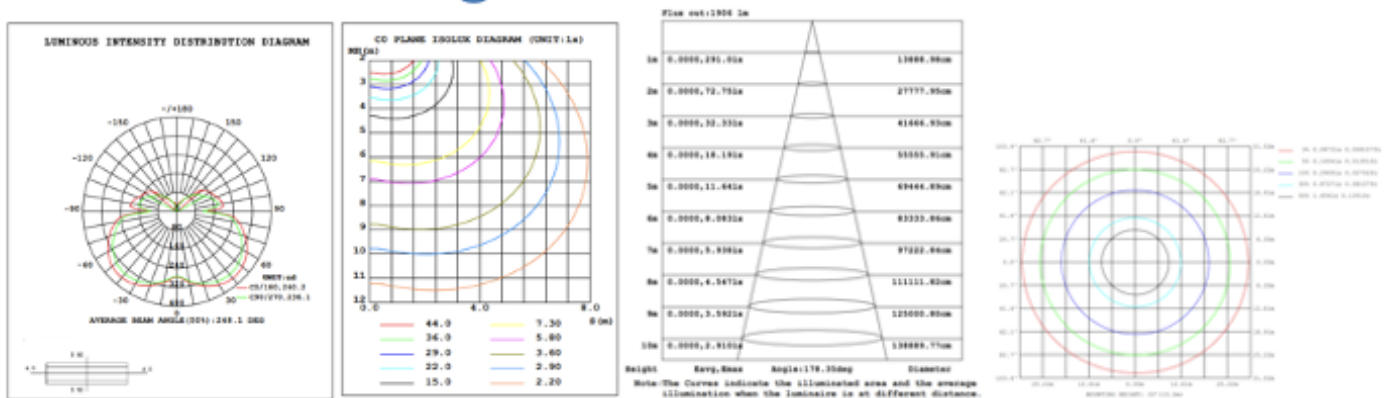

SB-D01A40WSZ 32" 40W @4000K