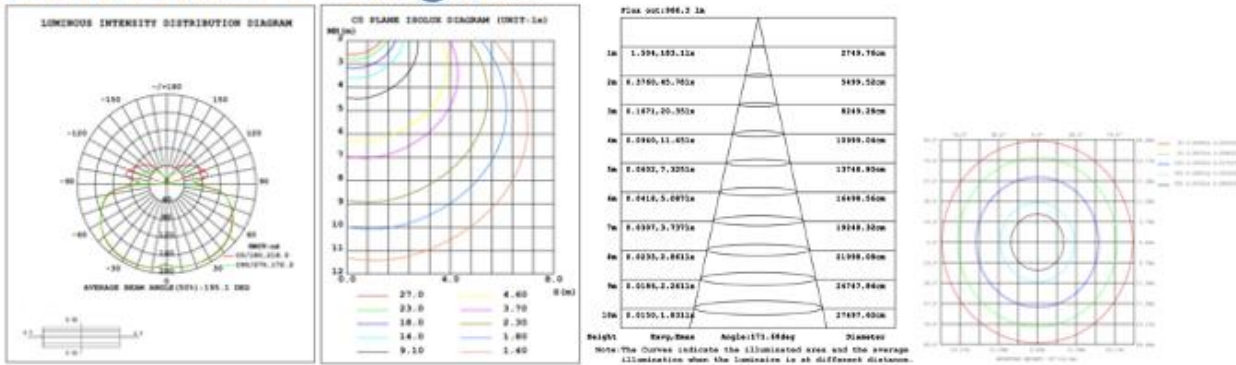

PHOTOMETRIC:

SB-D01A20WSZ 16" 20W @4000K