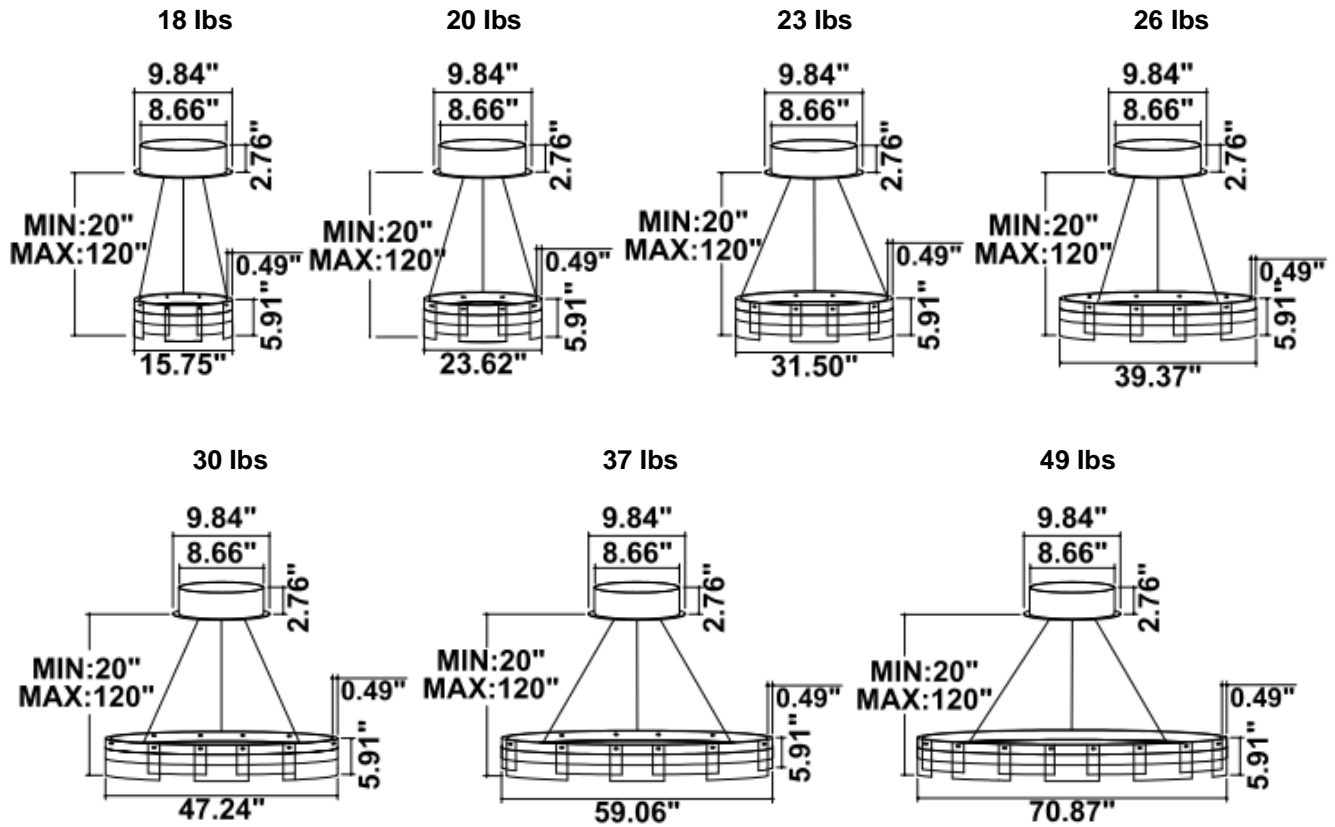

DIMENSIONS & WEIGHTS: Canopy Size for ZigBee & DMX: 15.75" x 2.76"

15.57" = 16" / 23.62" = 24" / 31.5" = 32" / 39.37" = 40" / 47.24" = 48" / 59.06" = 60" / 70.87" = 72"

SB-D01G

SB-D01H

SB-D01Y

PHOTOMETRIC: