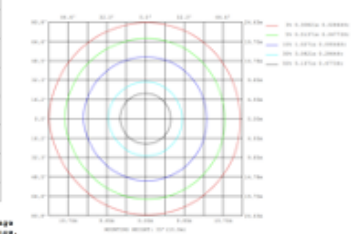

SB-D01A70WSZ 60" 70W @4000K