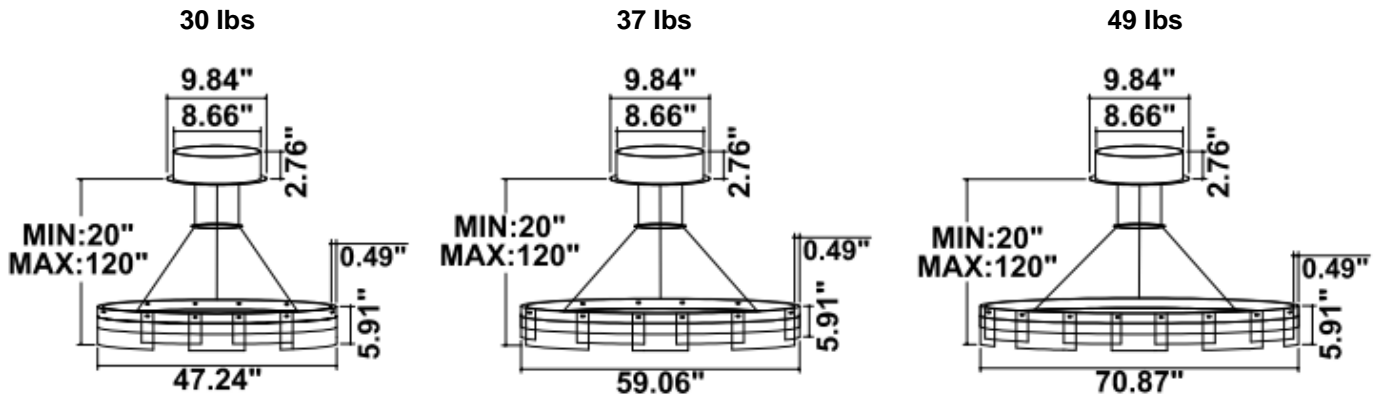

DIMENSIONS & WEIGHTS: Canopy Size for ZigBee & DMX: 15.75" x 2.76"

15.57" = 16" / 23.62" = 24" / 31.5" = 32" / 39.37" = 40" / 47.24" = 48" / 59.06" = 60" / 70.87" = 72"

SB-D01G

SB-D01H

SB-D01Y

PHOTOMETRIC: