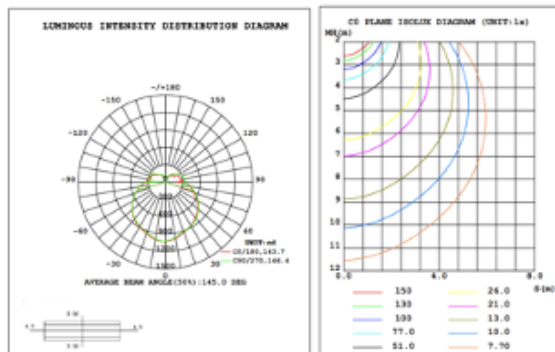

DIMENSIONS & WEIGHTS: Canopy Size for ZigBee & DMX: 15.75" x 2.76"

15.57" = 16" / 23.62" = 24" / 31.5" = 32" / 39.37" = 40" / 47.24" = 48" / 59.06" = 60" / 70.87" = 72"

SB-D01G

SB-D01H

SB-D01Y

PHOTOMETRIC:

SB-D01A20WSZ 16" 20W @4000K

SB-D01A30WSZ 24" 30W @4000K

SB-D01A40WSZ 32" 40W @4000K

SB-D01A50WSZ 40" 50W @4000K

SB-D01A60WSZ 48" 60W @4000K

SB-D01A70WSZ 60" 70W @4000K

SB-D01A80WSZ 72" 80W @4000K