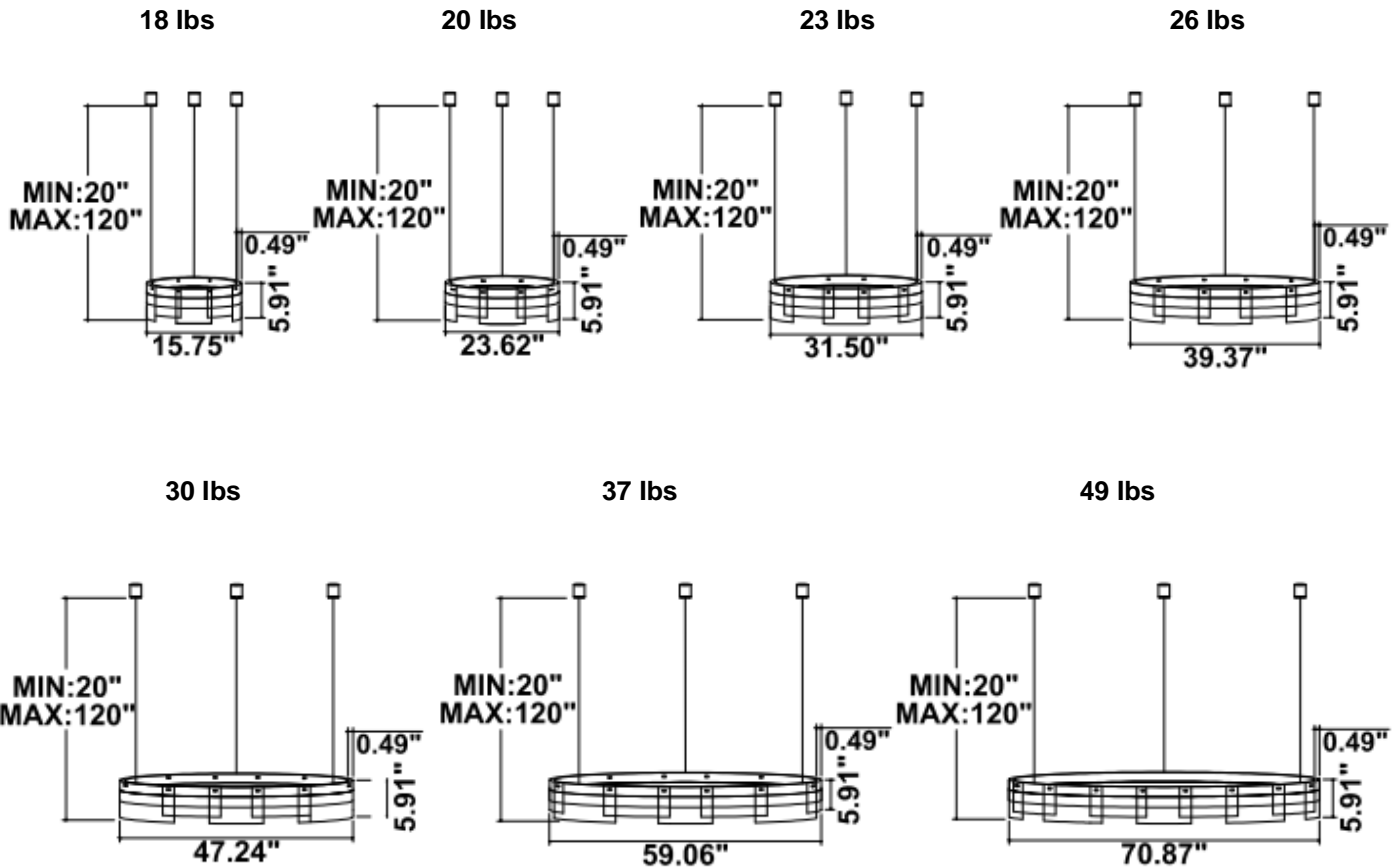

DIMENSIONS & WEIGHTS: Canopy Size for ZigBee & DMX: 15.75" x 2.76"

15.57" = 16" / 23.62" = 24" / 31.5" = 32" / 39.37" = 40" / 47.24" = 48" / 59.06" = 60" / 70.87" = 72"

SB-D01G

SB-D01H

SB-D01Y

PHOTOMETRIC: