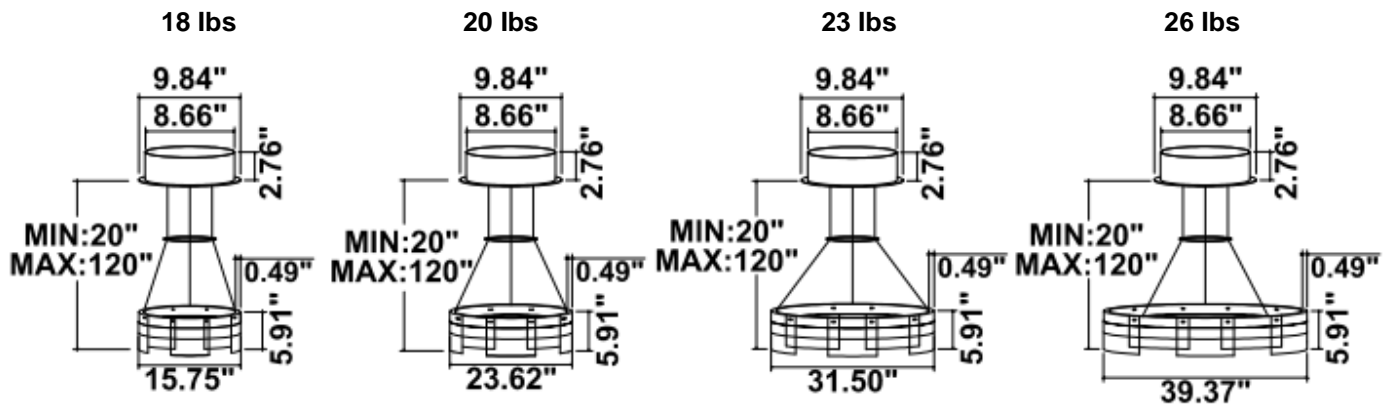

DIMENSIONS & WEIGHTS: Canopy Size for ZigBee & DMX: 15.75" x 2.76"

15.57" = 16" / 23.62" = 24" / 31.5" = 32" / 39.37" = 40" / 47.24" = 48" / 59.06" = 60" / 70.87" = 72"

SB-D01G

SB-D01H

SB-D01Y

PHOTOMETRIC: