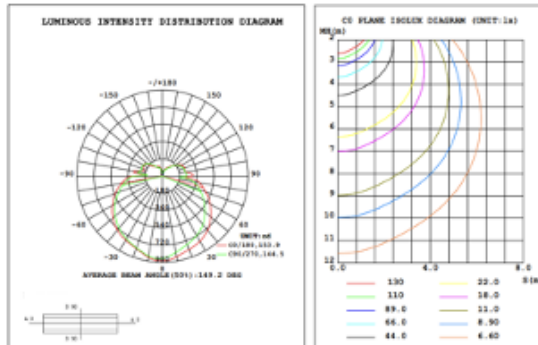

DIMENSIONS & WEIGHTS: Canopy Size for ZigBee & DMX: 15.75" x 2.76"

15.57" = 16" / 23.62" = 24" / 31.5" = 32" / 39.37" = 40" / 47.24" = 48" / 59.06" = 60" / 70.87" = 72"

SB-D01G

SB-D01H

SB-D01Y

PHOTOMETRIC:

SB-D01A20WSZ 16" 20W @4000K

SB-D01A30WSZ 24" 30W @4000K

SB-D01A40WSZ 32" 40W @4000K

SB-D01A50WSZ 40" 50W @4000K

SB-D01A60WSZ 48" 60W @4000K

SB-D01A70WSZ 60" 70W @4000K

SB-D01A80WSZ 72" 80W @4000K