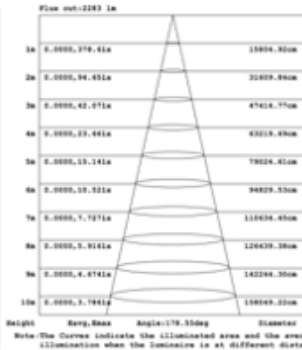

DIMENSIONS & WEIGHTS: Canopy Size for ZigBee & DMX: 15.75" x 2.76"

15.57" = 16" / 23.62" = 24" / 31.5" = 32" / 39.37" = 40" / 47.24" = 48" / 59.06" = 60" / 70.87" = 72"

SB-D01G

SB-D01H

SB-D01Y

PHOTOMETRIC:

SB-D01A20WSZ 16" 20W @4000K

SB-D01A30WSZ 24" 30W @4000K

SB-D01A40WSZ 32" 40W @4000K

SB-D01A50WSZ 40" 50W @4000K

SB-D01A60WSZ 48" 60W @4000K

SB-D01A70WSZ 60" 70W @4000K

SB-D01A80WSZ 72" 80W @4000K