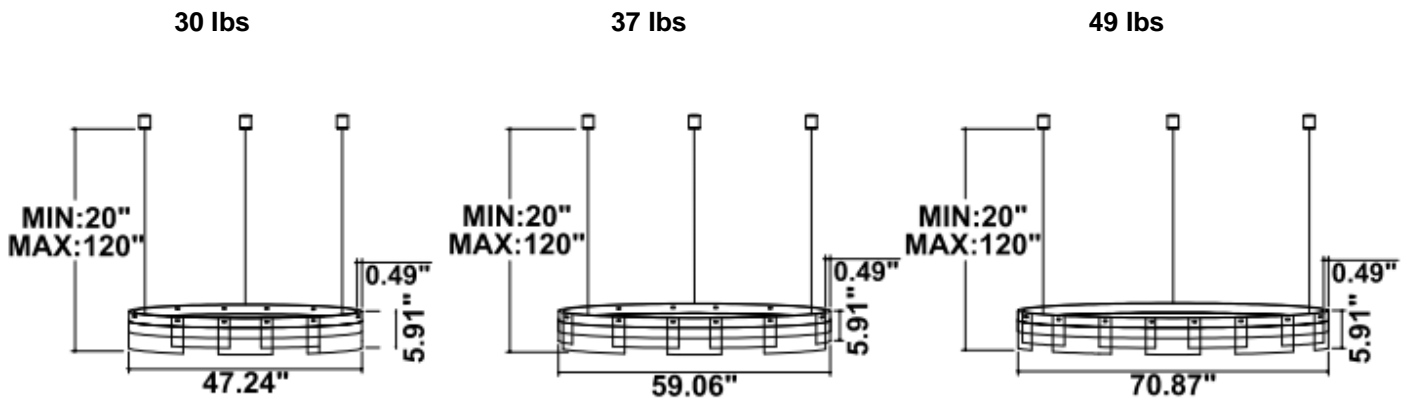

DIMENSIONS & WEIGHTS: Canopy Size for ZigBee & DMX: 15.75" x 2.76"

15.57" = 16" / 23.62" = 24" / 31.5" = 32" / 39.37" = 40" / 47.24" = 48" / 59.06" = 60" / 70.87" = 72"

SB-D01G

SB-D01H

SB-D01Y

PHOTOMETRIC: