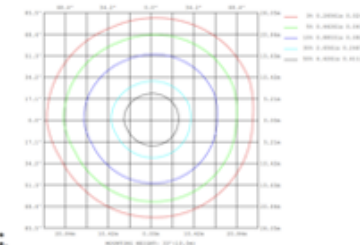

SB-D01A60WSZ 48" 60W @4000K