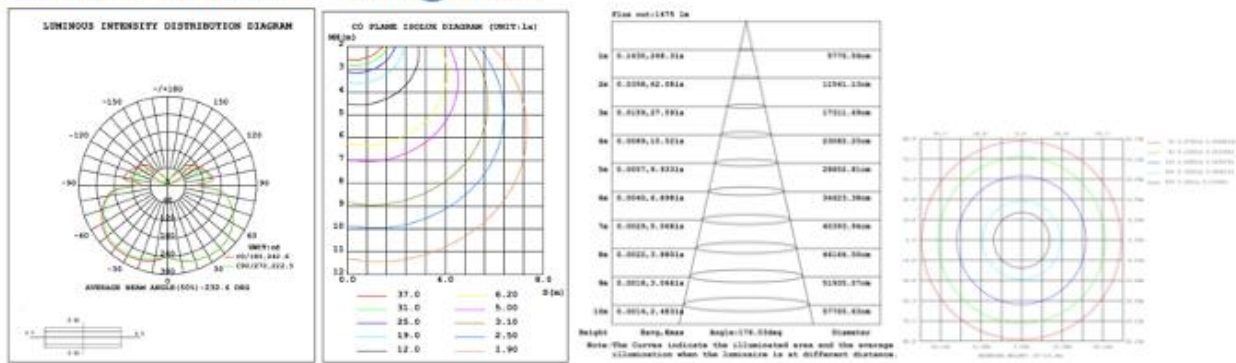

SB-D01A30WSZ 24" 30W @4000K