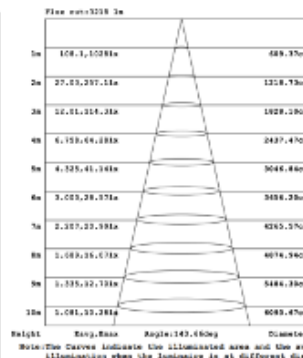

DIMENSIONS & WEIGHTS: Canopy Size for ZigBee & DMX: 15.75" x 2.76"

15.57" = 16" / 23.62" = 24" / 31.5" = 32" / 39.37" = 40" / 47.24" = 48" / 59.06" = 60" / 70.87" = 72"

SB-D01G

SB-D01H

SB-D01Y

PHOTOMETRIC:

SB-D01A20WSZ 16" 20W @4000K

SB-D01A30WSZ 24" 30W @4000K

SB-D01A40WSZ 32" 40W @4000K

SB-D01A50WSZ 40" 50W @4000K

SB-D01A60WSZ 48" 60W @4000K

SB-D01A70WSZ 60" 70W @4000K

SB-D01A80WSZ 72" 80W @4000K