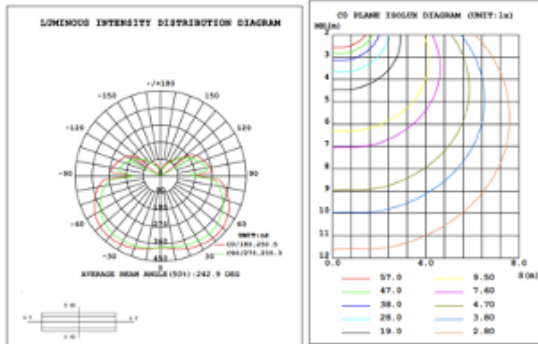

DIMENSIONS & WEIGHTS: Canopy Size for ZigBee & DMX: 15.75" x 2.76"

15.57" = 16" / 23.62" = 24" / 31.5" = 32" / 39.37" = 40" / 47.24" = 48" / 59.06" = 60" / 70.87" = 72"

SB-D01G

SB-D01H

SB-D01Y

PHOTOMETRIC:

SB-D01A20WSZ 16" 20W @4000K

SB-D01A30WSZ 24" 30W @4000K

SB-D01A40WSZ 32" 40W @4000K

SB-D01A50WSZ 40" 50W @4000K

SB-D01A60WSZ 48" 60W @4000K

SB-D01A70WSZ 60" 70W @4000K

SB-D01A80WSZ 72" 80W @4000K