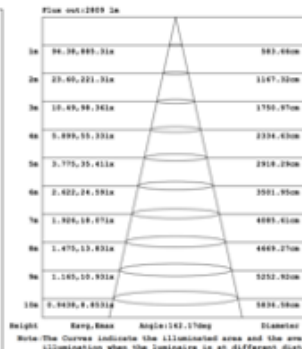

DIMENSIONS & WEIGHTS: Canopy Size for ZigBee & DMX: 15.75" x 2.76"

15.57" = 16" / 23.62" = 24" / 31.5" = 32" / 39.37" = 40" / 47.24" = 48" / 59.06" = 60" / 70.87" = 72"

SB-D01G

SB-D01H

SB-D01Y

PHOTOMETRIC:

SB-D01A20WSZ 16" 20W @4000K

SB-D01A30WSZ 24" 30W @4000K

SB-D01A40WSZ 32" 40W @4000K

SB-D01A50WSZ 40" 50W @4000K

SB-D01A60WSZ 48" 60W @4000K

SB-D01A70WSZ 60" 70W @4000K

SB-D01A80WSZ 72" 80W @4000K