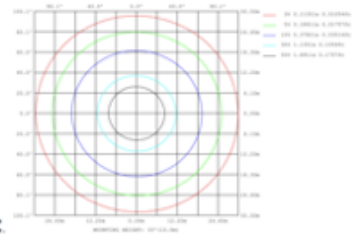

SB-D01A50WSZ 40" 50W @4000K