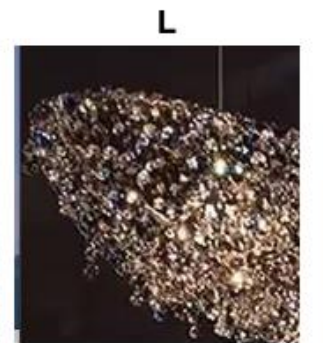

PARTS PACKED WITH STANDARD FIXTURE

- Plastic Anchors, Screws, Wire Connectors
- [CCT Selector Switch](#)

CRYSTAL OPTIONS:

All Color

STANDARD COLOR FINISHES

ANODIZED GOLD

SUPER CHROME PLUS

In addition to our standard colors, we offer more than 6,500 [finishes and colors](#) for your luminaire. We can match your paint sample or any RAL finish. Add texture and originality to create a perfect match.