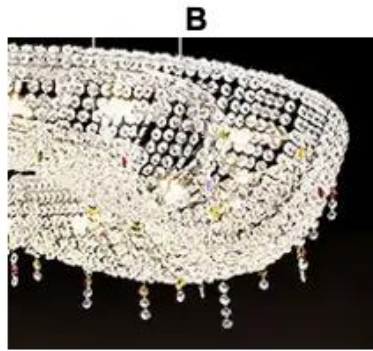

**SB-A301A**

Aprica-A

PRODUCT DESCRIPTION

The **Aprica** Globe Italian Luxury modern Crystals LED Chandelier. Great application for Hotel, Dining room, Living room and hotel lobby.

FEATURES

- 5-year limited warranty.
- Ships assembled.
- Illumination inside the profile.
- Crystal, Stainless steel body, metal driver canopy.
- Fixture delivered lumens per watt ratio up to 53 LPW.

PARTS PACKED WITH STANDARD FIXTURE

- Plastic Anchors, Screws, Wire Connectors
- [CCT Selector Switch](#)

CRYSTAL OPTIONS:

All Color

STANDARD COLOR FINISHES

ANODIZED GOLD

SUPER CHROME PLUS

In addition to our standard colors, we offer more than 6,500 [finishes and colors](#) for your luminaire. We can match your paint sample or any RAL finish. Add texture and originality to create a perfect match.

DIMENSIONS & WEIGHTS: Canopy Size for ZigBee & DMX: 15.75" x 2.76"

SB-A301A30W

SB-A301A40W

SB-A301A50W

SB-A301A60W

SB-A301A70W

MODEL INFORMATION:

Example: SB-A301A30WAA