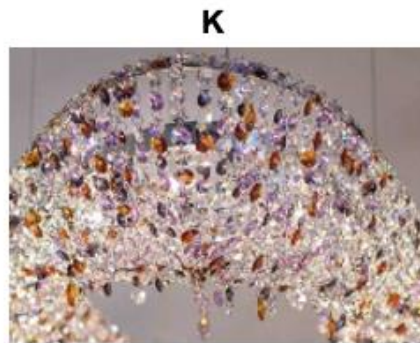

**SB-A301A**

Aprica-A

PRODUCT DESCRIPTION

The **Aprica** Globe Italian Luxury modern Crystals LED Chandelier. Great application for Hotel, Dining room, Living room and hotel lobby.

FEATURES

- 5-year limited warranty.
- Ships assembled.
- Illumination inside the profile.
- Crystal, Stainless steel body, metal driver canopy.
- Fixture delivered lumens per watt ratio up to 53 LPW.

PARTS PACKED WITH STANDARD FIXTURE

- Plastic Anchors, Screws, Wire Connectors
- [CCT Selector Switch](#)

CRYSTAL OPTIONS:

All Color

STANDARD COLOR FINISHES

ANODIZED GOLD

SUPER CHROME PLUS

In addition to our standard colors, we offer more than 6,500 [finishes and colors](#) for your luminaire. We can match your paint sample or any RAL finish. Add texture and originality to create a perfect match.

DIMENSIONS & WEIGHTS: Canopy Size for ZigBee & DMX: 15.75" x 2.76"

SB-A301A30W

SB-A301A40W

SB-A301A50W

SB-A301A60W

SB-A301A70W

MODEL INFORMATION:

Example: SB-A301A30WAA