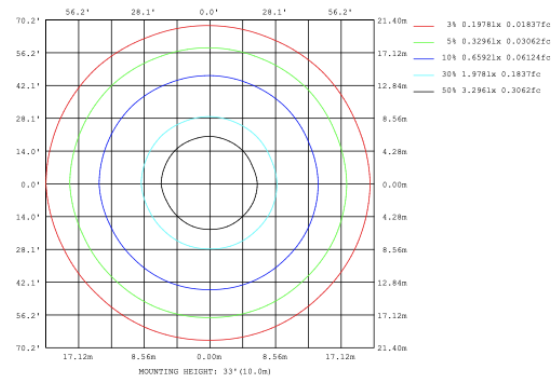

DIMENSIONS & WEIGHTS: Canopy Size for ZigBee & DMX: 15.75" x 2.76"

PHOTOMETRIC: Direct Illumination

15.75" 20W @ 4000K

Flux out: 583.3 lm

Height	Eavg, Emax	Angle: 111.01deg	Diameter
1m	84.47, 290.41x		291.08cm
2m	21.12, 72.601x		582.15cm
3m	9.386, 32.271x		873.23cm
4m	5.279, 18.151x		1164.30cm
5m	3.379, 11.621x		1455.38cm
6m	2.346, 8.0671x		1746.46cm
7m	1.724, 5.9261x		2037.53cm
8m	1.320, 4.5371x		2328.61cm
9m	1.043, 3.5851x		2619.68cm
10m	0.8447, 2.9041x		2910.76cm

Note: The Curves indicate the illuminated area and the average illumination when the luminaire is at different distance.

23.62" 30W @ 4000K

31.50" 40W @ 4000K

39.37" 50W @ 4000K

47.24" 60W @ 4000K