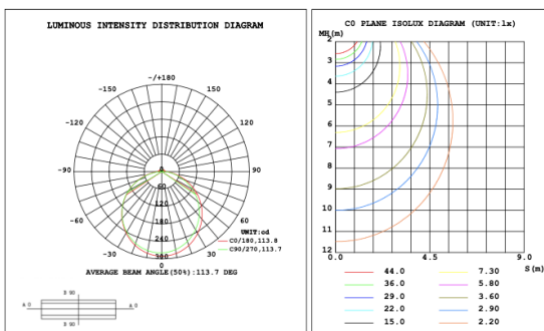

MODEL INFORMATION:

Example: SB- D401A20WSB

Products Series	Wattage/Size	"E" Kelvin temp options (standard)	"W" Controls (don't select this column if selected S or A)	"Z" Canopy Finishes	"Y" Ring finishes	"X" Aircraft Cable
*SB-D401A	*30W = 23.62"X12.60" 40W = 31.50"X13.78" 50W = 39.37"X15.75" 60W = 47.24"X19.69"	*S=3000K/3500K/4000 K Color Select by internal CCT Color Selector, 4000K factory color default set, CRI 90	*Blank=1-10V dimming	*B=Black Jack	*A B C D E F G O	*Blank=10' feet 120"(Standard)
		A=2700K/3500K/4000K Color Select by internal CCT color Selector, 4000K factory color default set. CRI 90	L=ELV / Triac dimming	S=Platinum Silver		5'=5 feet 60"
		T=3K-4K Tunable White control by remote/wall control	D=DMX (for RGBW and Tunable White, control by Wall Switch or DMX control system)	W=Gloss White		15'=15 feet 180"
		R3= RGB+3000K	C=Dali	O=Oil Rubbed Bronze		20'=20 feet 240"
		R4=RGB+4000K (standard)	Z=ZigBee (for RGBW and CCT tunable / dimmable using remote, App and Google Alexa voice.			25'=25 feet 300"
Request price for other Kelvin temp and custom sizes			See control options	Full Color Name or RAL number for Custom Colors, select from Color Collections		30'=30 feet 360"

DIMENSIONS & WEIGHTS: Canopy Size for ZigBee & DMX: 15.75" x 2.76"

PHOTOMETRIC: Direct Illumination

15.75" 20W @ 4000K

Flux out: 583.3 lm

Height	Eavg, Emax	Angle: 111.01deg	Diameter
1m	84.47, 290.41x		291.08cm
2m	21.12, 72.601x		582.15cm
3m	9.386, 32.271x		873.23cm
4m	5.279, 18.151x		1164.30cm
5m	3.379, 11.621x		1455.38cm
6m	2.346, 8.0671x		1746.46cm
7m	1.724, 5.9261x		2037.53cm
8m	1.320, 4.5371x		2328.61cm
9m	1.043, 3.5851x		2619.68cm
10m	0.8447, 2.9041x		2910.76cm

Note: The Curves indicate the illuminated area and the average illumination when the luminaire is at different distance.

23.62" 30W @ 4000K

31.50" 40W @ 4000K

39.37" 50W @ 4000K

47.24" 60W @ 4000K