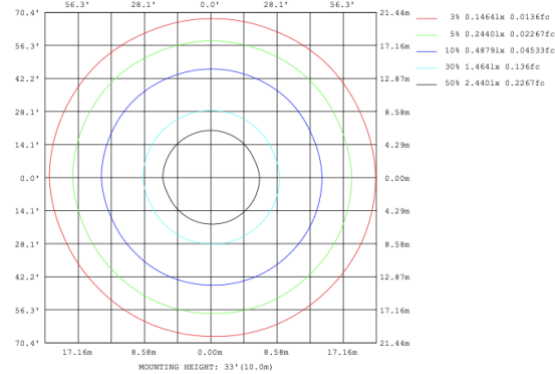

DIMENSIONS & WEIGHTS: Canopy Size for ZigBee & DMX: 15.75" x 2.76"

PHOTOMETRIC: Direct Illumination

15.75" 20W @ 4000K

Flux out: 583.3 lm

Height	Eavg, Emax	Angle: 111.01deg	Diameter
1m	84.47, 290.41x		291.08cm
2m	21.12, 72.601x		582.15cm
3m	9.386, 32.271x		873.23cm
4m	5.279, 18.151x		1164.30cm
5m	3.379, 11.621x		1455.38cm
6m	2.346, 8.0671x		1746.46cm
7m	1.724, 5.9261x		2037.53cm
8m	1.320, 4.5371x		2328.61cm
9m	1.043, 3.5851x		2619.68cm
10m	0.8447, 2.9041x		2910.76cm

Note: The Curves indicate the illuminated area and the average illumination when the luminaire is at different distance.

23.62" 30W @ 4000K

31.50" 40W @ 4000K

39.37" 50W @ 4000K

47.24" 60W @ 4000K