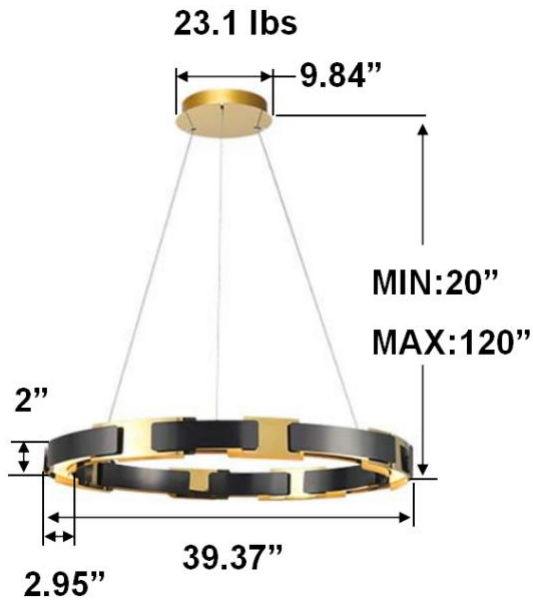

FEATURES

- 5-year limited warranty.
- Ships assembled.
- Illumination direct/indirect.
- Stainless steel housing up to 47.24".
- White frosted acrylic diffuser, Glare-free lens
- Fixture delivered lumens per watt ratio up to 80 LPW not including RGBW.
- 10' standard adjustable aircraft cables/power cord adjust by push button grippers, custom length available.

DIMENSIONS & WEIGHTS: Canopy Size for ZigBee & DMX: 15.75" x 2.76"

PHOTOMETRIC: Direct Illumination

15.75" 20W @ 4000K

Flux out: 583.3 lm

Height	Eavg, Emax	Angle: 111.01deg	Diameter
1m	84.47, 290.41x		291.08cm
2m	21.12, 72.601x		582.15cm
3m	9.386, 32.271x		873.23cm
4m	5.279, 18.151x		1164.30cm
5m	3.379, 11.621x		1455.38cm
6m	2.346, 8.0671x		1746.46cm
7m	1.724, 5.9261x		2037.53cm
8m	1.320, 4.5371x		2328.61cm
9m	1.043, 3.5851x		2619.68cm
10m	0.8447, 2.9041x		2910.76cm