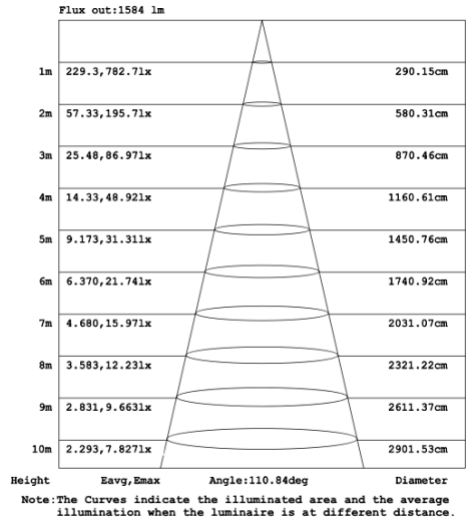

DIMENSIONS & WEIGHTS: Canopy Size for ZigBee & DMX: 15.75" x 2.76"

PHOTOMETRIC: Direct Illumination

15.75" 20W @ 4000K

Flux out: 583.3 lm

Height	Eavg, Emax	Angle: 111.01deg	Diameter
1m	84.47, 290.41x		291.08cm
2m	21.12, 72.601x		582.15cm
3m	9.386, 32.271x		873.23cm
4m	5.279, 18.151x		1164.30cm
5m	3.379, 11.621x		1455.38cm
6m	2.346, 8.0671x		1746.46cm
7m	1.724, 5.9261x		2037.53cm
8m	1.320, 4.5371x		2328.61cm
9m	1.043, 3.5851x		2619.68cm
10m	0.8447, 2.9041x		2910.76cm

Note: The Curves indicate the illuminated area and the average illumination when the luminaire is at different distance.

23.62" 30W @ 4000K

31.50" 40W @ 4000K

39.37" 50W @ 4000K

47.24" 60W @ 4000K