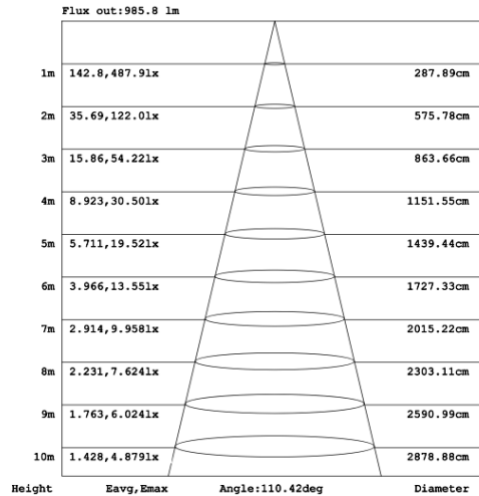

MODEL INFORMATION:

Example: SB- D401A20WSB

Products Series	Wattage/Size	"E" Kelvin temp options (standard)	"W" Controls (don't select this column if selected S or A)	"Z" Canopy Finishes	"Y" Ring finishes	"X" Aircraft Cable
*SB-D401A	*30W = 23.62"X12.60" 40W = 31.50"X13.78" 50W = 39.37"X15.75" 60W = 47.24"X19.69"	*S=3000K/3500K/4000 K Color Select by internal CCT Color Selector, 4000K factory color default set, CRI 90	*Blank=1-10V dimming	*B=Black Jack	*A B C D E F G O	*Blank=10' feet 120"(Standard)
		A=2700K/3500K/4000K Color Select by internal CCT color Selector, 4000K factory color default set. CRI 90	L=ELV / Triac dimming	S=Platinum Silver		5'=5 feet 60"
		T=3K-4K Tunable White control by remote/wall control	D=DMX (for RGBW and Tunable White, control by Wall Switch or DMX control system)	W=Gloss White		15'=15 feet 180"
		R3= RGB+3000K	C=Dali	O=Oil Rubbed Bronze		20'=20 feet 240"
		R4=RGB+4000K (standard)	Z=ZigBee (for RGBW and CCT tunable / dimmable using remote, App and Google Alexa voice.			25'=25 feet 300"
Request price for other Kelvin temp and custom sizes			See control options	Full Color Name or RAL number for Custom Colors, select from Color Collections		30'=30 feet 360"

DIMENSIONS & WEIGHTS: Canopy Size for ZigBee & DMX: 15.75" x 2.76"

PHOTOMETRIC: Direct Illumination

15.75" 20W @ 4000K

Flux out: 583.3 lm

Height	Eavg, Emax	Angle: 111.01deg	Diameter
1m	84.47, 290.41x		291.08cm
2m	21.12, 72.601x		582.15cm
3m	9.386, 32.271x		873.23cm
4m	5.279, 18.151x		1164.30cm
5m	3.379, 11.621x		1455.38cm
6m	2.346, 8.0671x		1746.46cm
7m	1.724, 5.9261x		2037.53cm
8m	1.320, 4.5371x		2328.61cm
9m	1.043, 3.5851x		2619.68cm
10m	0.8447, 2.9041x		2910.76cm

Note: The Curves indicate the illuminated area and the average illumination when the luminaire is at different distance.

23.62" 30W @ 4000K

31.50" 40W @ 4000K

39.37" 50W @ 4000K

47.24" 60W @ 4000K