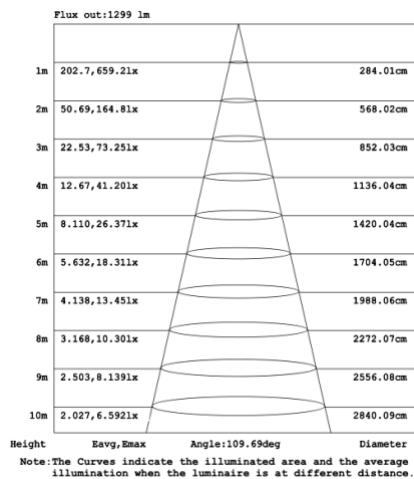

MODEL INFORMATION:

Example: SB- D401A20WSB

Products Series	Wattage/Size	"E" Kelvin temp options (standard)	"W" Controls (don't select this column if selected S or A)	"Z" Canopy Finishes	"Y" Ring finishes	"X" Aircraft Cable
*SB-D401A	*30W = 23.62"X12.60" 40W = 31.50"X13.78" 50W = 39.37"X15.75" 60W = 47.24"X19.69"	*S=3000K/3500K/4000 K Color Select by internal CCT Color Selector, 4000K factory color default set, CRI 90	*Blank=1-10V dimming	*B=Black Jack	*A B C D E F G O	*Blank=10' feet 120"(Standard)
		A=2700K/3500K/4000K Color Select by internal CCT color Selector, 4000K factory color default set. CRI 90	L=ELV / Triac dimming	S=Platinum Silver		5'=5 feet 60"
		T=3K-4K Tunable White control by remote/wall control	D=DMX (for RGBW and Tunable White, control by Wall Switch or DMX control system)	W=Gloss White		15'=15 feet 180"
		R3= RGB+3000K	C=Dali	O=Oil Rubbed Bronze		20'=20 feet 240"
		R4=RGB+4000K (standard)	Z=ZigBee (for RGBW and CCT tunable / dimmable using remote, App and Google Alexa voice.			25'=25 feet 300"
Request price for other Kelvin temp and custom sizes			See control options	Full Color Name or RAL number for Custom Colors, select from Color Collections		30'=30 feet 360"

DIMENSIONS & WEIGHTS: Canopy Size for ZigBee & DMX: 15.75" x 2.76"

PHOTOMETRIC: Direct Illumination

15.75" 20W @ 4000K

Flux out: 583.3 lm

Height	Eavg, Emax	Angle: 111.01deg	Diameter
1m	84.47, 290.41x		291.08cm
2m	21.12, 72.601x		582.15cm
3m	9.386, 32.271x		873.23cm
4m	5.279, 18.151x		1164.30cm
5m	3.379, 11.621x		1455.38cm
6m	2.346, 8.0671x		1746.46cm
7m	1.724, 5.9261x		2037.53cm
8m	1.320, 4.5371x		2328.61cm
9m	1.043, 3.5851x		2619.68cm
10m	0.8447, 2.9041x		2910.76cm

Note: The Curves indicate the illuminated area and the average illumination when the luminaire is at different distance.

23.62" 30W @ 4000K

31.50" 40W @ 4000K

39.37" 50W @ 4000K

47.24" 60W @ 4000K