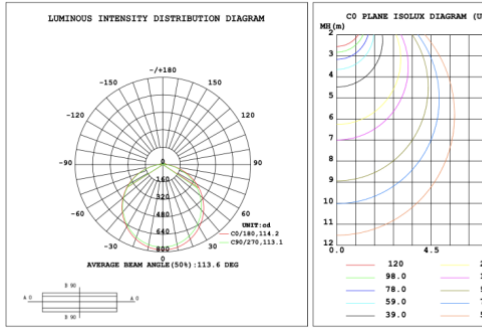

DIMENSIONS & WEIGHTS: Canopy Size for ZigBee & DMX: 15.75" x 2.76"

PHOTOMETRIC: Direct Illumination

15.75" 20W @ 4000K

Flux out: 583.3 lm

Height	Eavg, Emax	Angle: 111.01deg	Diameter
1m	84.47, 290.41x		291.08cm
2m	21.12, 72.601x		582.15cm
3m	9.386, 32.271x		873.23cm
4m	5.279, 18.151x		1164.30cm
5m	3.379, 11.621x		1455.38cm
6m	2.346, 8.0671x		1746.46cm
7m	1.724, 5.9261x		2037.53cm
8m	1.320, 4.5371x		2328.61cm
9m	1.043, 3.5851x		2619.68cm
10m	0.8447, 2.9041x		2910.76cm

Note: The Curves indicate the illuminated area and the average illumination when the luminaire is at different distance.

23.62" 30W @ 4000K

31.50" 40W @ 4000K

39.37" 50W @ 4000K

47.24" 60W @ 4000K