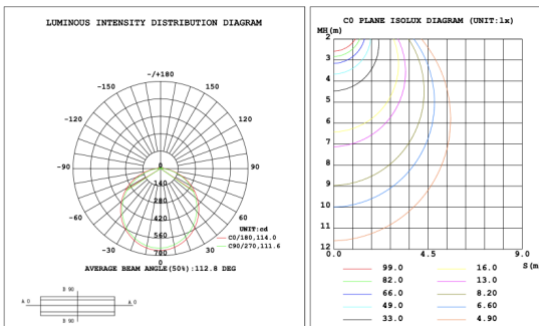

DIMENSIONS & WEIGHTS: Canopy Size for ZigBee & DMX: 15.75" x 2.76"

PHOTOMETRIC: Direct Illumination

15.75" 20W @ 4000K

Flux out: 583.3 lm

Height	Eavg, Emax	Angle: 111.01deg	Diameter
1m	84.47, 290.41x		291.08cm
2m	21.12, 72.601x		582.15cm
3m	9.386, 32.271x		873.23cm
4m	5.279, 18.151x		1164.30cm
5m	3.379, 11.621x		1455.38cm
6m	2.346, 8.0671x		1746.46cm
7m	1.724, 5.9261x		2037.53cm
8m	1.320, 4.5371x		2328.61cm
9m	1.043, 3.5851x		2619.68cm
10m	0.8447, 2.9041x		2910.76cm

Note: The Curves indicate the illuminated area and the average illumination when the luminaire is at different distance.

23.62" 30W @ 4000K

31.50" 40W @ 4000K

39.37" 50W @ 4000K

47.24" 60W @ 4000K