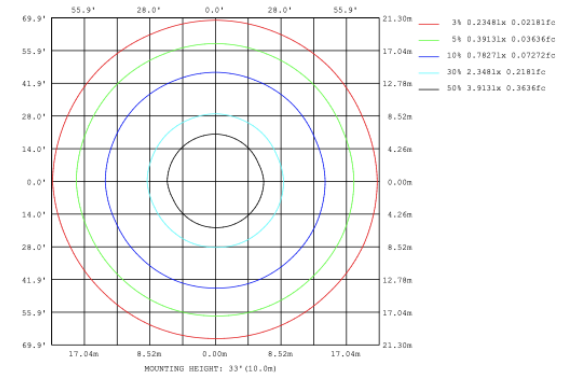

DIMENSIONS & WEIGHTS: Canopy Size for ZigBee & DMX: 15.75" x 2.76"

PHOTOMETRIC: Direct Illumination

15.75" 20W @ 4000K

Flux out: 583.3 lm

Height	Eavg, Emax	Angle: 111.01deg	Diameter
1m	84.47, 290.41x		291.08cm
2m	21.12, 72.601x		582.15cm
3m	9.386, 32.271x		873.23cm
4m	5.279, 18.151x		1164.30cm
5m	3.379, 11.621x		1455.38cm
6m	2.346, 8.0671x		1746.46cm
7m	1.724, 5.9261x		2037.53cm
8m	1.320, 4.5371x		2328.61cm
9m	1.043, 3.5851x		2619.68cm
10m	0.8447, 2.9041x		2910.76cm

Note: The Curves indicate the illuminated area and the average illumination when the luminaire is at different distance.

23.62" 30W @ 4000K

31.50" 40W @ 4000K

39.37" 50W @ 4000K

47.24" 60W @ 4000K