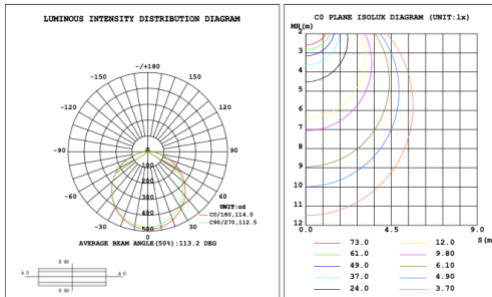

MODEL INFORMATION:

Example: SB- D401A20WSB

Products Series	Wattage/Size	"E" Kelvin temp options (standard)	"W" Controls (don't select this column if selected S or A)	"Z" Canopy Finishes	"Y" Ring finishes	"X" Aircraft Cable
*SB-D401A	*30W = 23.62"X12.60" 40W = 31.50"X13.78" 50W = 39.37"X15.75" 60W = 47.24"X19.69"	*S=3000K/3500K/4000 K Color Select by internal CCT Color Selector, 4000K factory color default set, CRI 90	*Blank=1-10V dimming	*B=Black Jack	*A B C D E F G O	*Blank=10' feet 120"(Standard)
		A=2700K/3500K/4000K Color Select by internal CCT color Selector, 4000K factory color default set. CRI 90	L=ELV / Triac dimming	S=Platinum Silver		5'=5 feet 60"
		T=3K-4K Tunable White control by remote/wall control	D=DMX (for RGBW and Tunable White, control by Wall Switch or DMX control system)	W=Gloss White		15'=15 feet 180"
		R3= RGB+3000K	C=Dali	O=Oil Rubbed Bronze		20'=20 feet 240"
		R4=RGB+4000K (standard)	Z=ZigBee (for RGBW and CCT tunable / dimmable using remote, App and Google Alexa voice.			25'=25 feet 300"
Request price for other Kelvin temp and custom sizes			See control options	Full Color Name or RAL number for Custom Colors, select from Color Collections		30'=30 feet 360"

DIMENSIONS & WEIGHTS: Canopy Size for ZigBee & DMX: 15.75" x 2.76"

PHOTOMETRIC: Direct Illumination

15.75" 20W @ 4000K

Flux out: 583.3 lm

Height	Eavg, Emax	Angle: 111.01deg	Diameter
1m	84.47, 290.41x		291.08cm
2m	21.12, 72.601x		582.15cm
3m	9.386, 32.271x		873.23cm
4m	5.279, 18.151x		1164.30cm
5m	3.379, 11.621x		1455.38cm
6m	2.346, 8.0671x		1746.46cm
7m	1.724, 5.9261x		2037.53cm
8m	1.320, 4.5371x		2328.61cm
9m	1.043, 3.5851x		2619.68cm
10m	0.8447, 2.9041x		2910.76cm

Note: The Curves indicate the illuminated area and the average illumination when the luminaire is at different distance.

23.62" 30W @ 4000K

31.50" 40W @ 4000K

39.37" 50W @ 4000K

47.24" 60W @ 4000K