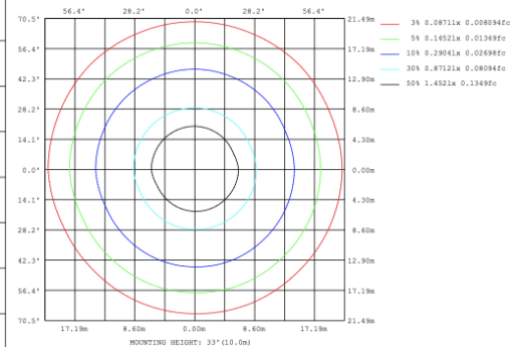

DIMENSIONS & WEIGHTS: Canopy Size for ZigBee & DMX: 15.75" x 2.76"

PHOTOMETRIC: Direct Illumination

15.75" 20W @ 4000K

Flux out: 583.3 lm

Height	Eavg, Emax	Angle: 111.01deg	Diameter
1m	84.47, 290.41x		291.08cm
2m	21.12, 72.601x		582.15cm
3m	9.386, 32.271x		873.23cm
4m	5.279, 18.151x		1164.30cm
5m	3.379, 11.621x		1455.38cm
6m	2.346, 8.0671x		1746.46cm
7m	1.724, 5.9261x		2037.53cm
8m	1.320, 4.5371x		2328.61cm
9m	1.043, 3.5851x		2619.68cm
10m	0.8447, 2.9041x		2910.76cm

Note: The Curves indicate the illuminated area and the average illumination when the luminaire is at different distance.

23.62" 30W @ 4000K

31.50" 40W @ 4000K

39.37" 50W @ 4000K

47.24" 60W @ 4000K