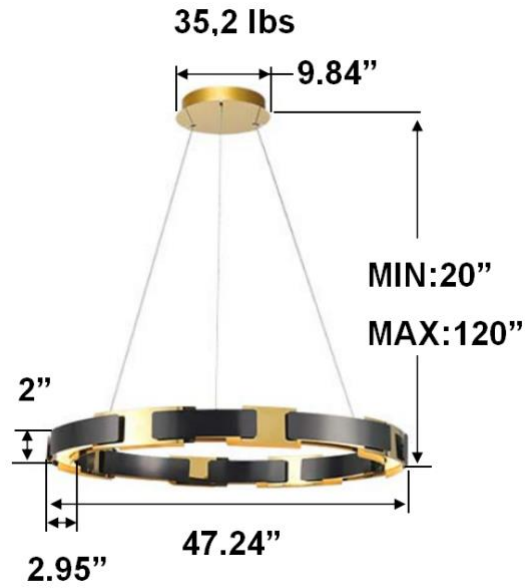

FEATURES

- 5-year limited warranty.
- Ships assembled.
- Illumination direct/indirect.
- Stainless steel housing up to 47.24".
- White frosted acrylic diffuser, Glare-free lens
- Fixture delivered lumens per watt ratio up to 80 LPW not including RGBW.
- 10' standard adjustable aircraft cables/power cord adjust by push button grippers, custom length available.

DIMENSIONS & WEIGHTS: Canopy Size for ZigBee & DMX: 15.75" x 2.76"

PHOTOMETRIC: Direct Illumination

15.75" 20W @ 4000K

Flux out: 583.3 lm

Height	Eavg, Emax	Angle: 111.01deg	Diameter
1m	84.47, 290.41x		291.08cm
2m	21.12, 72.601x		582.15cm
3m	9.386, 32.271x		873.23cm
4m	5.279, 18.151x		1164.30cm
5m	3.379, 11.621x		1455.38cm
6m	2.346, 8.0671x		1746.46cm
7m	1.724, 5.9261x		2037.53cm
8m	1.320, 4.5371x		2328.61cm
9m	1.043, 3.5851x		2619.68cm
10m	0.8447, 2.9041x		2910.76cm