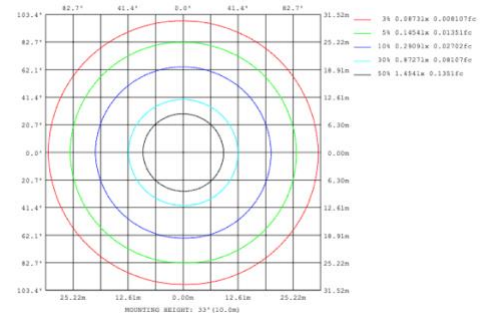

DIMENSIONS & WEIGHTS: Canopy Size for ZigBee & DMX: 15.75" x 2.76"

SB-U03A

SB-U03B

SB-U03C (Driver box size: L10.83" X W3.78" X H1.81")

SB-U03D

SB-U03E

SB-U03F

15.2 lbs

23.4 lbs

28.8 lbs

35.9 lbs

SB-U03G

SB-U03H

PHOTOMETRIC: Direct Illumination (Testing for single ring only)

15.75" 20W @ 4000K

23.62" 30W @ 4000K

31.50" 40W @ 4000K

Flux out:1906 lm

| Height | Eavg,Emax | Angle:176.35deg | Diameter |
|--------|-----------------|-----------------|-------------|
| 1m | 0.0000,291.01lx | | 13888.98cm |
| 2m | 0.0000,72.751lx | | 27777.95cm |
| 3m | 0.0000,32.331lx | | 41666.93cm |
| 4m | 0.0000,18.191lx | | 55555.91cm |
| 5m | 0.0000,11.641lx | | 69444.89cm |
| 6m | 0.0000,8.0831lx | | 83333.86cm |
| 7m | 0.0000,5.9381lx | | 97222.84cm |
| 8m | 0.0000,4.5471lx | | 111111.82cm |
| 9m | 0.0000,3.5921lx | | 125000.80cm |
| 10m | 0.0000,2.9101lx | | 138889.77cm |

39.37" 50W @ 4000K

Flux out:2283 lm

| Height | Eavg,Emax | Angle:176.55deg | Diameter |
|--------|-----------------|-----------------|-------------|
| 1m | 0.0000,378.61lx | | 15804.92cm |
| 2m | 0.0000,94.651lx | | 31609.84cm |
| 3m | 0.0000,42.071lx | | 47414.77cm |
| 4m | 0.0000,23.661lx | | 63219.69cm |
| 5m | 0.0000,15.141lx | | 79024.61cm |
| 6m | 0.0000,10.521lx | | 94829.53cm |
| 7m | 0.0000,7.7271lx | | 110634.45cm |
| 8m | 0.0000,5.9161lx | | 126439.38cm |
| 9m | 0.0000,4.6741lx | | 142244.30cm |
| 10m | 0.0000,3.7861lx | | 158049.22cm |