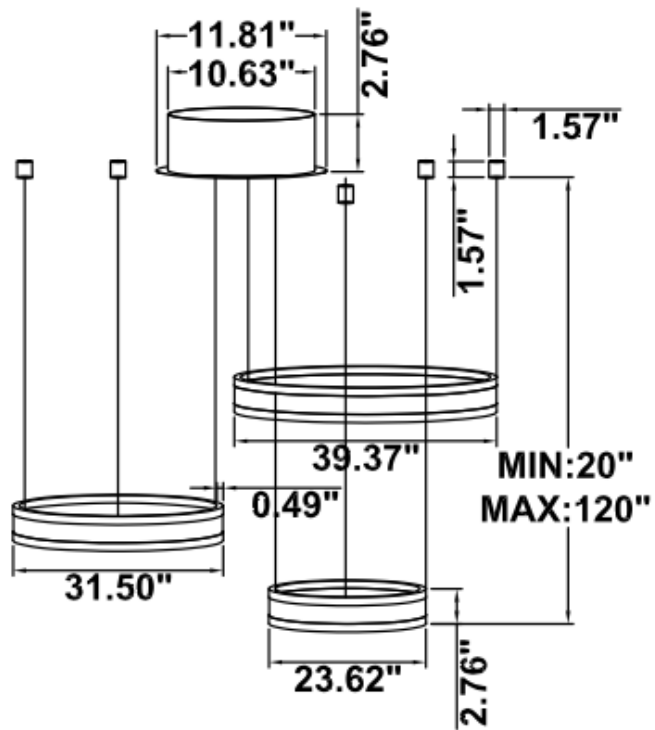

SB-U03F

15.2 lbs

23.4 lbs

28.8 lbs

35.9 lbs