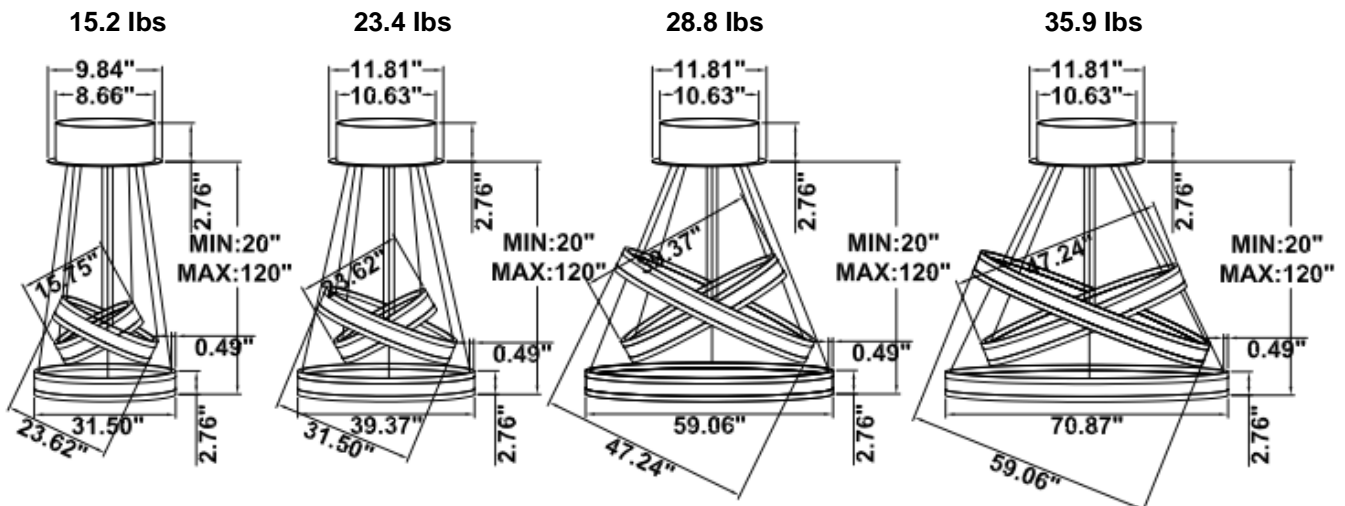

DIMENSIONS & WEIGHTS: Canopy Size for ZigBee & DMX: 15.75" x 2.76"

SB-U03A

SB-U03B

SB-U03C (Driver box size: L10.83" X W3.78" X H1.81")

SB-U03D

SB-U03E

SB-U03F

15.2 lbs

31.50" 40W @ 4000K

Flux out:1906 lm

| Height | Eavg,Emax | Angle:176.35deg | Diameter |
|--------|-----------------|-----------------|-------------|
| 1m | 0.0000,291.01lx | | 13888.98cm |
| 2m | 0.0000,72.751lx | | 27777.95cm |
| 3m | 0.0000,32.331lx | | 41666.93cm |
| 4m | 0.0000,18.191lx | | 55555.91cm |
| 5m | 0.0000,11.641lx | | 69444.89cm |
| 6m | 0.0000,8.0831lx | | 83333.86cm |
| 7m | 0.0000,5.9381lx | | 97222.84cm |
| 8m | 0.0000,4.5471lx | | 111111.82cm |
| 9m | 0.0000,3.5921lx | | 125000.80cm |
| 10m | 0.0000,2.9101lx | | 138889.77cm |

39.37" 50W @ 4000K

Flux out:2283 lm

| Height | Eavg,Emax | Angle:176.55deg | Diameter |
|--------|-----------------|-----------------|-------------|
| 1m | 0.0000,378.61lx | | 15804.92cm |
| 2m | 0.0000,94.651lx | | 31609.84cm |
| 3m | 0.0000,42.071lx | | 47414.77cm |
| 4m | 0.0000,23.661lx | | 63219.69cm |
| 5m | 0.0000,15.141lx | | 79024.61cm |
| 6m | 0.0000,10.521lx | | 94829.53cm |
| 7m | 0.0000,7.7271lx | | 110634.45cm |
| 8m | 0.0000,5.9161lx | | 126439.38cm |
| 9m | 0.0000,4.6741lx | | 142244.30cm |
| 10m | 0.0000,3.7861lx | | 158049.22cm |

47.24" 60W @ 4000K

Flux out:2809 lm

| Height | Eavg,Emax | Angle:142.17deg | Diameter |
|--------|-----------------|-----------------|-----------|
| 1m | 94.38,885.31lx | | 583.66cm |
| 2m | 23.60,221.31lx | | 1167.32cm |
| 3m | 10.49,98.361lx | | 1750.97cm |
| 4m | 5.899,55.331lx | | 2334.63cm |
| 5m | 3.775,35.411lx | | 2918.29cm |
| 6m | 2.622,24.591lx | | 3501.95cm |
| 7m | 1.926,18.071lx | | 4085.61cm |
| 8m | 1.475,13.831lx | | 4669.27cm |
| 9m | 1.165,10.931lx | | 5252.92cm |
| 10m | 0.9438,8.8531lx | | 5836.58cm |