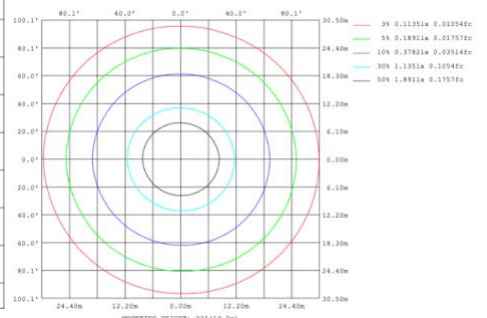

31.50" 40W @ 4000K

Flux out:1906 lm

| Height | Eavg,Emax | Angle:176.35deg | Diameter |
|--------|-----------------|-----------------|-------------|
| 1m | 0.0000,291.01lx | | 13888.98cm |
| 2m | 0.0000,72.751lx | | 27777.95cm |
| 3m | 0.0000,32.331lx | | 41666.93cm |
| 4m | 0.0000,18.191lx | | 55555.91cm |
| 5m | 0.0000,11.641lx | | 69444.89cm |
| 6m | 0.0000,8.0831lx | | 83333.86cm |
| 7m | 0.0000,5.9381lx | | 97222.84cm |
| 8m | 0.0000,4.5471lx | | 111111.82cm |
| 9m | 0.0000,3.5921lx | | 125000.80cm |
| 10m | 0.0000,2.9101lx | | 138889.77cm |

39.37" 50W @ 4000K

Flux out:2283 lm

| Height | Eavg,Emax | Angle:176.55deg | Diameter |
|--------|-----------------|-----------------|-------------|
| 1m | 0.0000,378.61lx | | 15804.92cm |
| 2m | 0.0000,94.651lx | | 31609.84cm |
| 3m | 0.0000,42.071lx | | 47414.77cm |
| 4m | 0.0000,23.661lx | | 63219.69cm |
| 5m | 0.0000,15.141lx | | 79024.61cm |
| 6m | 0.0000,10.521lx | | 94829.53cm |
| 7m | 0.0000,7.7271lx | | 110634.45cm |
| 8m | 0.0000,5.9161lx | | 126439.38cm |
| 9m | 0.0000,4.6741lx | | 142244.30cm |
| 10m | 0.0000,3.7861lx | | 158049.22cm |

47.24" 60W @ 4000K

Flux out:2809 lm

| Height | Eavg,Emax | Angle:142.17deg | Diameter |
|--------|-----------------|-----------------|-----------|
| 1m | 94.38,885.31lx | | 583.66cm |
| 2m | 23.60,221.31lx | | 1167.32cm |
| 3m | 10.49,98.361lx | | 1750.97cm |
| 4m | 5.899,55.331lx | | 2334.63cm |
| 5m | 3.775,35.411lx | | 2918.29cm |
| 6m | 2.622,24.591lx | | 3501.95cm |
| 7m | 1.926,18.071lx | | 4085.61cm |
| 8m | 1.475,13.831lx | | 4669.27cm |
| 9m | 1.165,10.931lx | | 5252.92cm |
| 10m | 0.9438,8.8531lx | | 5836.58cm |