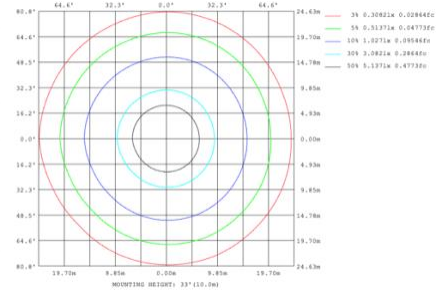

59.06" 70W @ 4000K