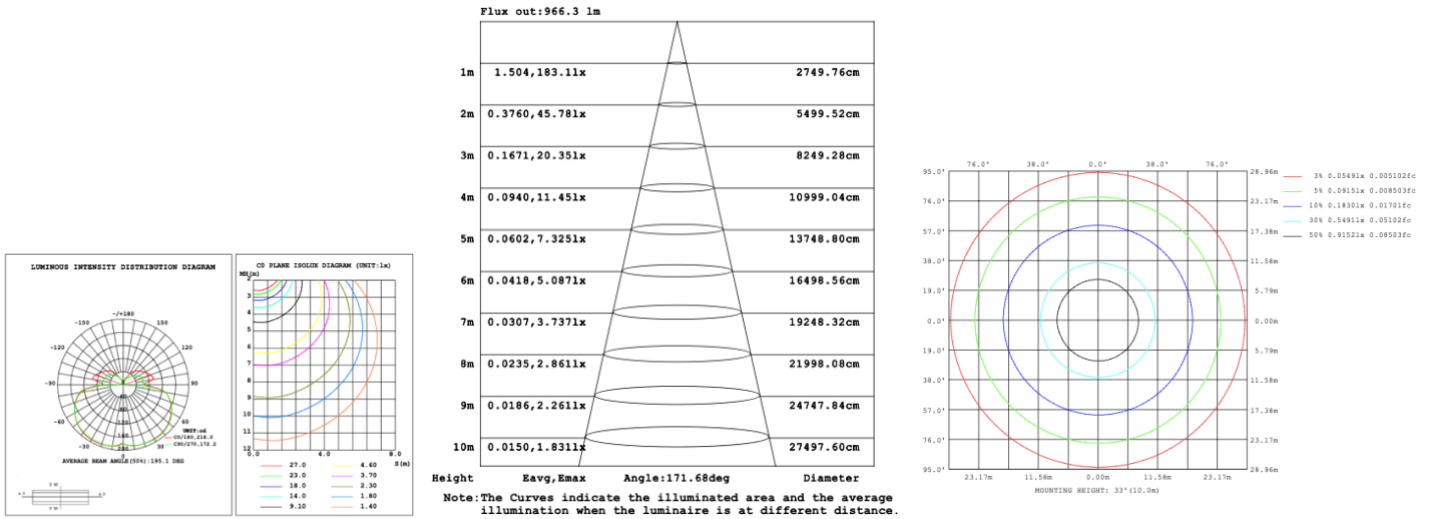

23.4 lbs

28.8 lbs

35.9 lbs

SB-U03G

SB-U03H

PHOTOMETRIC: Direct Illumination (Testing for single ring only)

15.75" 20W @ 4000K

23.62" 30W @ 4000K

31.50" 40W @ 4000K

Flux out:1906 lm

| Height | Eavg,Emax | Angle:176.35deg | Diameter |
|--------|-----------------|-----------------|-------------|
| 1m | 0.0000,291.01lx | | 13888.98cm |
| 2m | 0.0000,72.751lx | | 27777.95cm |
| 3m | 0.0000,32.331lx | | 41666.93cm |
| 4m | 0.0000,18.191lx | | 55555.91cm |
| 5m | 0.0000,11.641lx | | 69444.89cm |
| 6m | 0.0000,8.0831lx | | 83333.86cm |
| 7m | 0.0000,5.9381lx | | 97222.84cm |
| 8m | 0.0000,4.5471lx | | 111111.82cm |
| 9m | 0.0000,3.5921lx | | 125000.80cm |
| 10m | 0.0000,2.9101lx | | 138889.77cm |