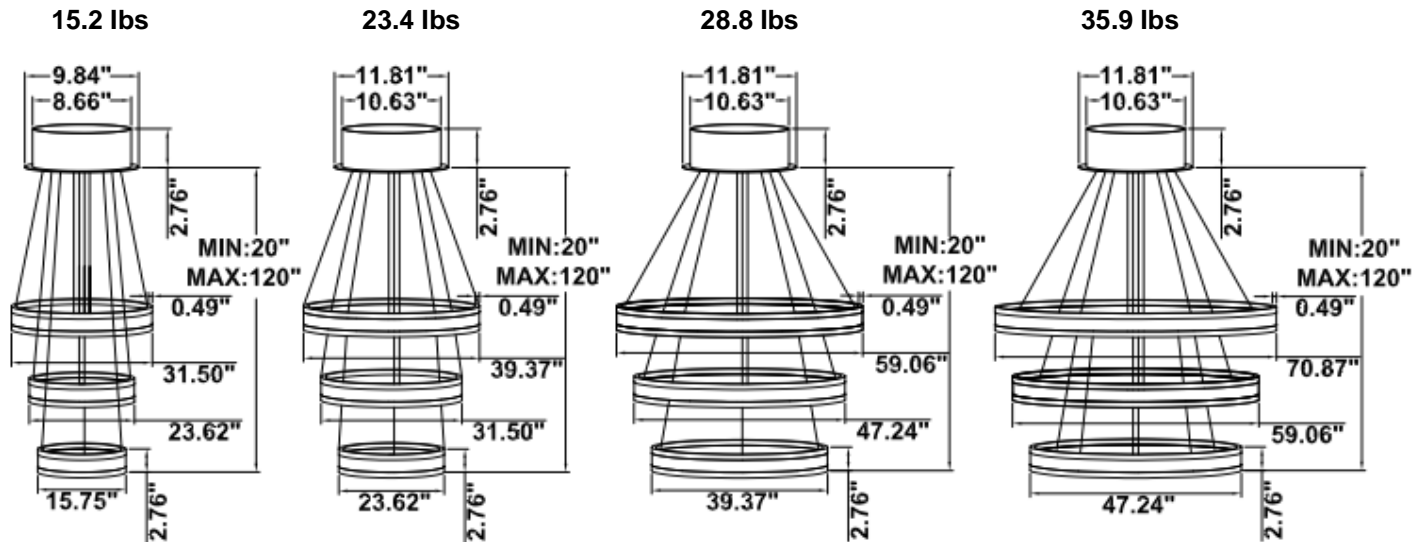

DIMENSIONS & WEIGHTS: Canopy Size for ZigBee & DMX: 15.75" x 2.76"

SB-U03A

SB-U03B

SB-U03C (Driver box size: L10.83" X W3.78" X H1.81")

SB-U03D

SB-U03E

SB-U03F

15.2 lbs

31.50" 40W @ 4000K

Flux out:1906 lm

| Height | Eavg,Emax | Angle:176.35deg | Diameter |
|--------|-----------------|-----------------|-------------|
| 1m | 0.0000,291.01lx | | 13888.98cm |
| 2m | 0.0000,72.751lx | | 27777.95cm |
| 3m | 0.0000,32.331lx | | 41666.93cm |
| 4m | 0.0000,18.191lx | | 55555.91cm |
| 5m | 0.0000,11.641lx | | 69444.89cm |
| 6m | 0.0000,8.0831lx | | 83333.86cm |
| 7m | 0.0000,5.9381lx | | 97222.84cm |
| 8m | 0.0000,4.5471lx | | 111111.82cm |
| 9m | 0.0000,3.5921lx | | 125000.80cm |
| 10m | 0.0000,2.9101lx | | 138889.77cm |

39.37" 50W @ 4000K

Flux out:2283 lm

| Height | Eavg,Emax | Angle:176.55deg | Diameter |
|--------|-----------------|-----------------|-------------|
| 1m | 0.0000,378.61lx | | 15804.92cm |
| 2m | 0.0000,94.651lx | | 31609.84cm |
| 3m | 0.0000,42.071lx | | 47414.77cm |
| 4m | 0.0000,23.661lx | | 63219.69cm |
| 5m | 0.0000,15.141lx | | 79024.61cm |
| 6m | 0.0000,10.521lx | | 94829.53cm |
| 7m | 0.0000,7.7271lx | | 110634.45cm |
| 8m | 0.0000,5.9161lx | | 126439.38cm |
| 9m | 0.0000,4.6741lx | | 142244.30cm |
| 10m | 0.0000,3.7861lx | | 158049.22cm |

47.24" 60W @ 4000K

Flux out:2809 lm

| Height | Eavg,Emax | Angle:142.17deg | Diameter |
|--------|-----------------|-----------------|-----------|
| 1m | 94.38,885.31lx | | 583.66cm |
| 2m | 23.60,221.31lx | | 1167.32cm |
| 3m | 10.49,98.361lx | | 1750.97cm |
| 4m | 5.899,55.331lx | | 2334.63cm |
| 5m | 3.775,35.411lx | | 2918.29cm |
| 6m | 2.622,24.591lx | | 3501.95cm |
| 7m | 1.926,18.071lx | | 4085.61cm |
| 8m | 1.475,13.831lx | | 4669.27cm |
| 9m | 1.165,10.931lx | | 5252.92cm |
| 10m | 0.9438,8.8531lx | | 5836.58cm |