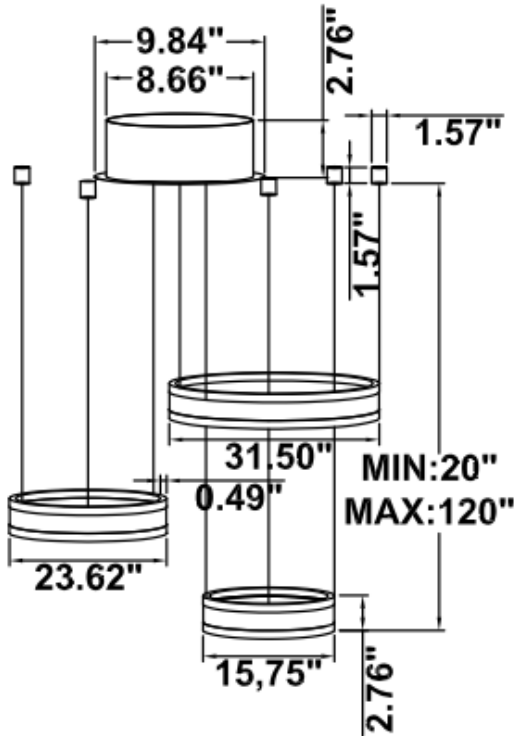

DIMENSIONS & WEIGHTS: Canopy Size for ZigBee & DMX: 15.75" x 2.76"

SB-U03A

SB-U03B

SB-U03C (Driver box size: L10.83" X W3.78" X H1.81")

SB-U03D

SB-U03E

SB-U03F

15.2 lbs

31.50" 40W @ 4000K

Flux out:1906 lm

| Height | Eavg,Emax | Angle:176.35deg | Diameter |
|--------|-----------------|-----------------|-------------|
| 1m | 0.0000,291.01lx | | 13888.98cm |
| 2m | 0.0000,72.751lx | | 27777.95cm |
| 3m | 0.0000,32.331lx | | 41666.93cm |
| 4m | 0.0000,18.191lx | | 55555.91cm |
| 5m | 0.0000,11.641lx | | 69444.89cm |
| 6m | 0.0000,8.0831lx | | 83333.86cm |
| 7m | 0.0000,5.9381lx | | 97222.84cm |
| 8m | 0.0000,4.5471lx | | 111111.82cm |
| 9m | 0.0000,3.5921lx | | 125000.80cm |
| 10m | 0.0000,2.9101lx | | 138889.77cm |

39.37" 50W @ 4000K

Flux out:2283 lm

| Height | Eavg,Emax | Angle:176.55deg | Diameter |
|--------|-----------------|-----------------|-------------|
| 1m | 0.0000,378.61lx | | 15804.92cm |
| 2m | 0.0000,94.651lx | | 31609.84cm |
| 3m | 0.0000,42.071lx | | 47414.77cm |
| 4m | 0.0000,23.661lx | | 63219.69cm |
| 5m | 0.0000,15.141lx | | 79024.61cm |
| 6m | 0.0000,10.521lx | | 94829.53cm |
| 7m | 0.0000,7.7271lx | | 110634.45cm |
| 8m | 0.0000,5.9161lx | | 126439.38cm |
| 9m | 0.0000,4.6741lx | | 142244.30cm |
| 10m | 0.0000,3.7861lx | | 158049.22cm |

47.24" 60W @ 4000K

Flux out:2809 lm

| Height | Eavg,Emax | Angle:142.17deg | Diameter |
|--------|-----------------|-----------------|-----------|
| 1m | 94.38,885.31lx | | 583.66cm |
| 2m | 23.60,221.31lx | | 1167.32cm |
| 3m | 10.49,98.361lx | | 1750.97cm |
| 4m | 5.899,55.331lx | | 2334.63cm |
| 5m | 3.775,35.411lx | | 2918.29cm |
| 6m | 2.622,24.591lx | | 3501.95cm |
| 7m | 1.926,18.071lx | | 4085.61cm |
| 8m | 1.475,13.831lx | | 4669.27cm |
| 9m | 1.165,10.931lx | | 5252.92cm |
| 10m | 0.9438,8.8531lx | | 5836.58cm |