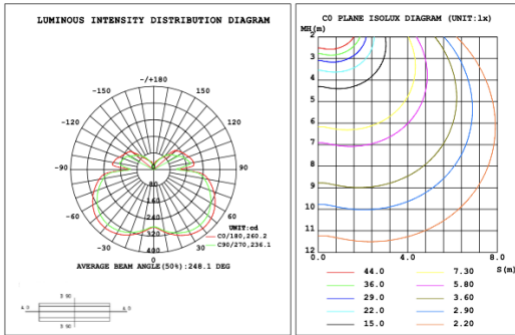

23.4 lbs

28.8 lbs

35.9 lbs

SB-U03G

SB-U03H

PHOTOMETRIC: Direct Illumination (Testing for single ring only)

15.75" 20W @ 4000K

23.62" 30W @ 4000K

31.50" 40W @ 4000K

Flux out:1906 lm

| Height | Eavg,Emax | Angle:176.35deg | Diameter |
|--------|-----------------|-----------------|-------------|
| 1m | 0.0000,291.01lx | | 13888.98cm |
| 2m | 0.0000,72.751lx | | 27777.95cm |
| 3m | 0.0000,32.331lx | | 41666.93cm |
| 4m | 0.0000,18.191lx | | 55555.91cm |
| 5m | 0.0000,11.641lx | | 69444.89cm |
| 6m | 0.0000,8.0831lx | | 83333.86cm |
| 7m | 0.0000,5.9381lx | | 97222.84cm |
| 8m | 0.0000,4.5471lx | | 111111.82cm |
| 9m | 0.0000,3.5921lx | | 125000.80cm |
| 10m | 0.0000,2.9101lx | | 138889.77cm |

39.37" 50W @ 4000K

Flux out:2283 lm

| Height | Eavg,Emax | Angle:176.55deg | Diameter |
|--------|-----------------|-----------------|-------------|
| 1m | 0.0000,378.61lx | | 15804.92cm |
| 2m | 0.0000,94.651lx | | 31609.84cm |
| 3m | 0.0000,42.071lx | | 47414.77cm |
| 4m | 0.0000,23.661lx | | 63219.69cm |
| 5m | 0.0000,15.141lx | | 79024.61cm |
| 6m | 0.0000,10.521lx | | 94829.53cm |
| 7m | 0.0000,7.7271lx | | 110634.45cm |
| 8m | 0.0000,5.9161lx | | 126439.38cm |
| 9m | 0.0000,4.6741lx | | 142244.30cm |
| 10m | 0.0000,3.7861lx | | 158049.22cm |

47.24" 60W @ 4000K

Flux out:2809 lm

| Height | Eavg,Emax | Angle:142.17deg | Diameter |
|--------|-----------------|-----------------|-----------|
| 1m | 94.38,885.31lx | | 583.66cm |
| 2m | 23.60,221.31lx | | 1167.32cm |
| 3m | 10.49,98.361lx | | 1750.97cm |
| 4m | 5.899,55.331lx | | 2334.63cm |
| 5m | 3.775,35.411lx | | 2918.29cm |
| 6m | 2.622,24.591lx | | 3501.95cm |
| 7m | 1.926,18.071lx | | 4085.61cm |
| 8m | 1.475,13.831lx | | 4669.27cm |
| 9m | 1.165,10.931lx | | 5252.92cm |
| 10m | 0.9438,8.8531lx | | 5836.58cm |