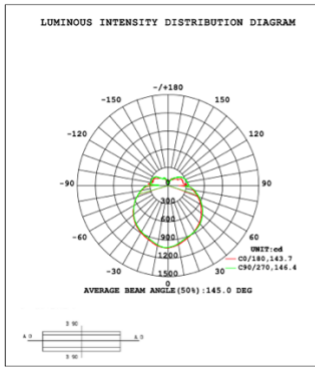

31.50" 40W @ 4000K

Flux out:1906 lm

| Height | Eavg,Emax | Angle:176.35deg | Diameter |
|--------|-----------------|-----------------|-------------|
| 1m | 0.0000,291.01lx | | 13888.98cm |
| 2m | 0.0000,72.751lx | | 27777.95cm |
| 3m | 0.0000,32.331lx | | 41666.93cm |
| 4m | 0.0000,18.191lx | | 55555.91cm |
| 5m | 0.0000,11.641lx | | 69444.89cm |
| 6m | 0.0000,8.0831lx | | 83333.86cm |
| 7m | 0.0000,5.9381lx | | 97222.84cm |
| 8m | 0.0000,4.5471lx | | 111111.82cm |
| 9m | 0.0000,3.5921lx | | 125000.80cm |
| 10m | 0.0000,2.9101lx | | 138889.77cm |

39.37" 50W @ 4000K

Flux out:2283 lm

| Height | Eavg,Emax | Angle:176.55deg | Diameter |
|--------|-----------------|-----------------|-------------|
| 1m | 0.0000,378.61lx | | 15804.92cm |
| 2m | 0.0000,94.651lx | | 31609.84cm |
| 3m | 0.0000,42.071lx | | 47414.77cm |
| 4m | 0.0000,23.661lx | | 63219.69cm |
| 5m | 0.0000,15.141lx | | 79024.61cm |
| 6m | 0.0000,10.521lx | | 94829.53cm |
| 7m | 0.0000,7.7271lx | | 110634.45cm |
| 8m | 0.0000,5.9161lx | | 126439.38cm |
| 9m | 0.0000,4.6741lx | | 142244.30cm |
| 10m | 0.0000,3.7861lx | | 158049.22cm |

47.24" 60W @ 4000K

Flux out:2809 lm

| Height | Eavg,Emax | Angle:142.17deg | Diameter |
|--------|-----------------|-----------------|-----------|
| 1m | 94.38,885.31lx | | 583.66cm |
| 2m | 23.60,221.31lx | | 1167.32cm |
| 3m | 10.49,98.361lx | | 1750.97cm |
| 4m | 5.899,55.331lx | | 2334.63cm |
| 5m | 3.775,35.411lx | | 2918.29cm |
| 6m | 2.622,24.591lx | | 3501.95cm |
| 7m | 1.926,18.071lx | | 4085.61cm |
| 8m | 1.475,13.831lx | | 4669.27cm |
| 9m | 1.165,10.931lx | | 5252.92cm |
| 10m | 0.9438,8.8531lx | | 5836.58cm |

59.06" 70W @ 4000K

70.87" 80W @ 4000K