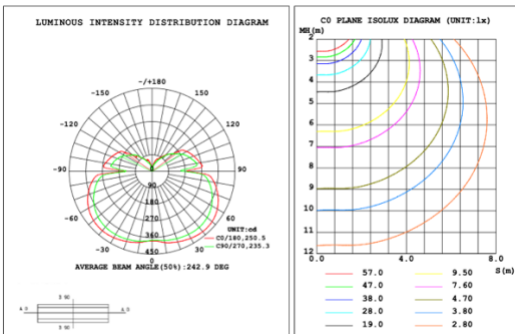

31.50" 40W @ 4000K

Flux out:1906 lm

| Height | Eavg,Emax | Angle:176.35deg | Diameter |
|--------|-----------------|-----------------|-------------|
| 1m | 0.0000,291.01lx | | 13888.98cm |
| 2m | 0.0000,72.751lx | | 27777.95cm |
| 3m | 0.0000,32.331lx | | 41666.93cm |
| 4m | 0.0000,18.191lx | | 55555.91cm |
| 5m | 0.0000,11.641lx | | 69444.89cm |
| 6m | 0.0000,8.0831lx | | 83333.86cm |
| 7m | 0.0000,5.9381lx | | 97222.84cm |
| 8m | 0.0000,4.5471lx | | 111111.82cm |
| 9m | 0.0000,3.5921lx | | 125000.80cm |
| 10m | 0.0000,2.9101lx | | 138889.77cm |

39.37" 50W @ 4000K

Flux out:2283 lm

| Height | Eavg,Emax | Angle:176.55deg | Diameter |
|--------|-----------------|-----------------|-------------|
| 1m | 0.0000,378.61lx | | 15804.92cm |
| 2m | 0.0000,94.651lx | | 31609.84cm |
| 3m | 0.0000,42.071lx | | 47414.77cm |
| 4m | 0.0000,23.661lx | | 63219.69cm |
| 5m | 0.0000,15.141lx | | 79024.61cm |
| 6m | 0.0000,10.521lx | | 94829.53cm |
| 7m | 0.0000,7.7271lx | | 110634.45cm |
| 8m | 0.0000,5.9161lx | | 126439.38cm |
| 9m | 0.0000,4.6741lx | | 142244.30cm |
| 10m | 0.0000,3.7861lx | | 158049.22cm |

47.24" 60W @ 4000K

Flux out:2809 lm

| Height | Eavg,Emax | Angle:142.17deg | Diameter |
|--------|-----------------|-----------------|-----------|
| 1m | 94.38,885.31lx | | 583.66cm |
| 2m | 23.60,221.31lx | | 1167.32cm |
| 3m | 10.49,98.361lx | | 1750.97cm |
| 4m | 5.899,55.331lx | | 2334.63cm |
| 5m | 3.775,35.411lx | | 2918.29cm |
| 6m | 2.622,24.591lx | | 3501.95cm |
| 7m | 1.926,18.071lx | | 4085.61cm |
| 8m | 1.475,13.831lx | | 4669.27cm |
| 9m | 1.165,10.931lx | | 5252.92cm |
| 10m | 0.9438,8.8531lx | | 5836.58cm |