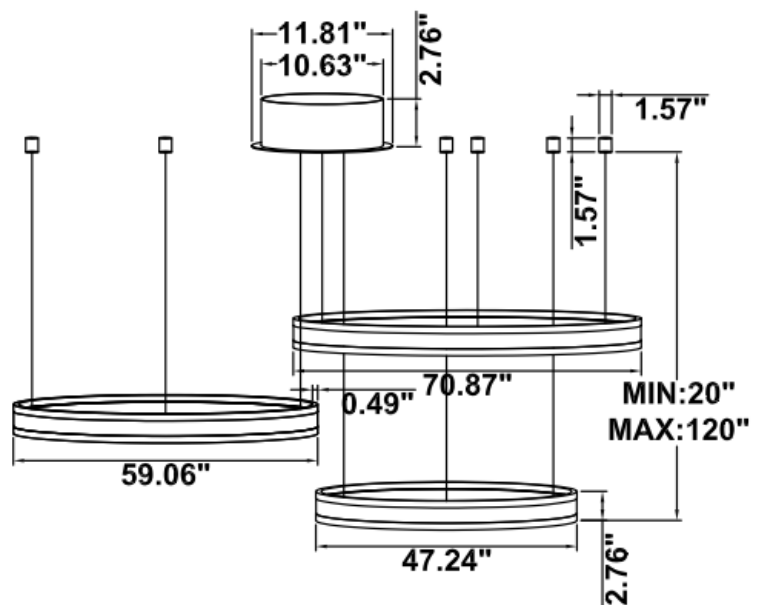

SB-U03F

15.2 lbs

23.4 lbs

28.8 lbs

35.9 lbs