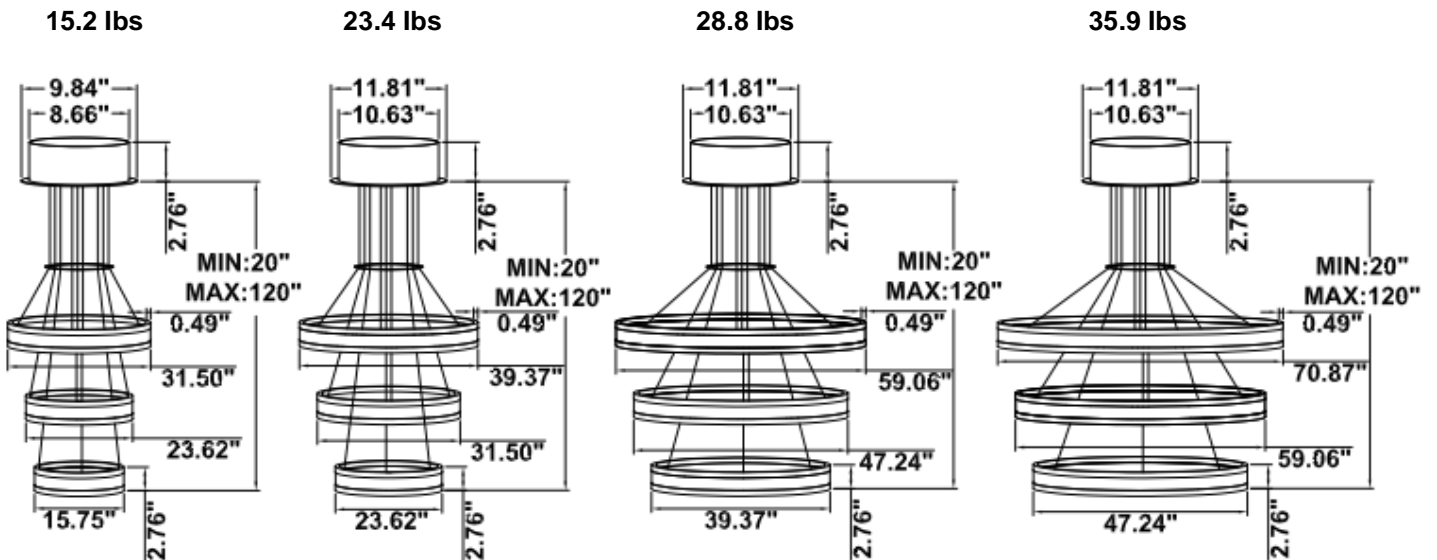

DIMENSIONS & WEIGHTS: Canopy Size for ZigBee & DMX: 15.75" x 2.76"

SB-U03A

SB-U03B

SB-U03C (Driver box size: L10.83" X W3.78" X H1.81")

SB-U03D

SB-U03E

SB-U03F

15.2 lbs

31.50" 40W @ 4000K

Flux out:1906 lm

| Height | Eavg,Emax | Angle:176.35deg | Diameter |
|--------|-----------------|-----------------|-------------|
| 1m | 0.0000,291.01lx | | 13888.98cm |
| 2m | 0.0000,72.751lx | | 27777.95cm |
| 3m | 0.0000,32.331lx | | 41666.93cm |
| 4m | 0.0000,18.191lx | | 55555.91cm |
| 5m | 0.0000,11.641lx | | 69444.89cm |
| 6m | 0.0000,8.0831lx | | 83333.86cm |
| 7m | 0.0000,5.9381lx | | 97222.84cm |
| 8m | 0.0000,4.5471lx | | 111111.82cm |
| 9m | 0.0000,3.5921lx | | 125000.80cm |
| 10m | 0.0000,2.9101lx | | 138889.77cm |

39.37" 50W @ 4000K

Flux out:2283 lm

| Height | Eavg,Emax | Angle:176.55deg | Diameter |
|--------|-----------------|-----------------|-------------|
| 1m | 0.0000,378.61lx | | 15804.92cm |
| 2m | 0.0000,94.651lx | | 31609.84cm |
| 3m | 0.0000,42.071lx | | 47414.77cm |
| 4m | 0.0000,23.661lx | | 63219.69cm |
| 5m | 0.0000,15.141lx | | 79024.61cm |
| 6m | 0.0000,10.521lx | | 94829.53cm |
| 7m | 0.0000,7.7271lx | | 110634.45cm |
| 8m | 0.0000,5.9161lx | | 126439.38cm |
| 9m | 0.0000,4.6741lx | | 142244.30cm |
| 10m | 0.0000,3.7861lx | | 158049.22cm |

47.24" 60W @ 4000K

Flux out:2809 lm

| Height | Eavg,Emax | Angle:142.17deg | Diameter |
|--------|-----------------|-----------------|-----------|
| 1m | 94.38,885.31lx | | 583.66cm |
| 2m | 23.60,221.31lx | | 1167.32cm |
| 3m | 10.49,98.361lx | | 1750.97cm |
| 4m | 5.899,55.331lx | | 2334.63cm |
| 5m | 3.775,35.411lx | | 2918.29cm |
| 6m | 2.622,24.591lx | | 3501.95cm |
| 7m | 1.926,18.071lx | | 4085.61cm |
| 8m | 1.475,13.831lx | | 4669.27cm |
| 9m | 1.165,10.931lx | | 5252.92cm |
| 10m | 0.9438,8.8531lx | | 5836.58cm |