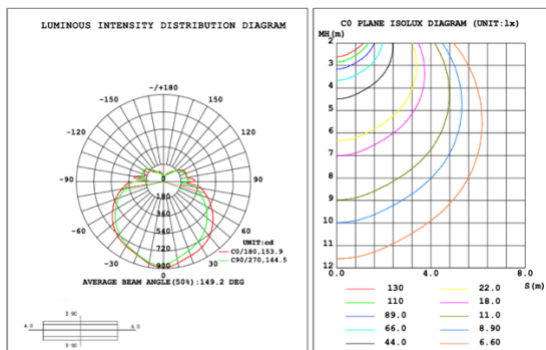

31.50" 40W @ 4000K

Flux out:1906 lm

| Height | Eavg,Emax | Angle:176.35deg | Diameter |
|--------|-----------------|-----------------|-------------|
| 1m | 0.0000,291.01lx | | 13888.98cm |
| 2m | 0.0000,72.751lx | | 27777.95cm |
| 3m | 0.0000,32.331lx | | 41666.93cm |
| 4m | 0.0000,18.191lx | | 55555.91cm |
| 5m | 0.0000,11.641lx | | 69444.89cm |
| 6m | 0.0000,8.0831lx | | 83333.86cm |
| 7m | 0.0000,5.9381lx | | 97222.84cm |
| 8m | 0.0000,4.5471lx | | 111111.82cm |
| 9m | 0.0000,3.5921lx | | 125000.80cm |
| 10m | 0.0000,2.9101lx | | 138889.77cm |

39.37" 50W @ 4000K

Flux out:2283 lm

| Height | Eavg,Emax | Angle:176.55deg | Diameter |
|--------|-----------------|-----------------|-------------|
| 1m | 0.0000,378.61lx | | 15804.92cm |
| 2m | 0.0000,94.651lx | | 31609.84cm |
| 3m | 0.0000,42.071lx | | 47414.77cm |
| 4m | 0.0000,23.661lx | | 63219.69cm |
| 5m | 0.0000,15.141lx | | 79024.61cm |
| 6m | 0.0000,10.521lx | | 94829.53cm |
| 7m | 0.0000,7.7271lx | | 110634.45cm |
| 8m | 0.0000,5.9161lx | | 126439.38cm |
| 9m | 0.0000,4.6741lx | | 142244.30cm |
| 10m | 0.0000,3.7861lx | | 158049.22cm |

47.24" 60W @ 4000K

Flux out:2809 lm

| Height | Eavg,Emax | Angle:142.17deg | Diameter |
|--------|-----------------|-----------------|-----------|
| 1m | 94.38,885.31lx | | 583.66cm |
| 2m | 23.60,221.31lx | | 1167.32cm |
| 3m | 10.49,98.361lx | | 1750.97cm |
| 4m | 5.899,55.331lx | | 2334.63cm |
| 5m | 3.775,35.411lx | | 2918.29cm |
| 6m | 2.622,24.591lx | | 3501.95cm |
| 7m | 1.926,18.071lx | | 4085.61cm |
| 8m | 1.475,13.831lx | | 4669.27cm |
| 9m | 1.165,10.931lx | | 5252.92cm |
| 10m | 0.9438,8.8531lx | | 5836.58cm |