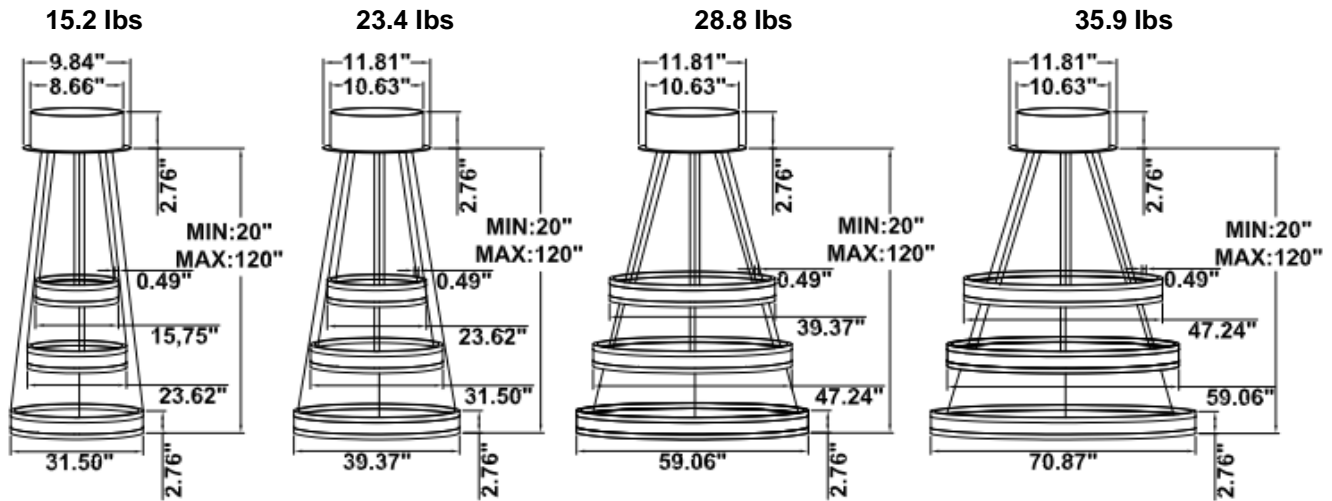

DIMENSIONS & WEIGHTS: Canopy Size for ZigBee & DMX: 15.75" x 2.76"

SB-U03A

SB-U03B

SB-U03C (Driver box size: L10.83" X W3.78" X H1.81")

SB-U03D

SB-U03E

SB-U03F

15.2 lbs

31.50" 40W @ 4000K

Flux out:1906 lm

| Height | Eavg,Emax | Angle:176.35deg | Diameter |
|--------|-----------------|-----------------|-------------|
| 1m | 0.0000,291.01lx | | 13888.98cm |
| 2m | 0.0000,72.751lx | | 27777.95cm |
| 3m | 0.0000,32.331lx | | 41666.93cm |
| 4m | 0.0000,18.191lx | | 55555.91cm |
| 5m | 0.0000,11.641lx | | 69444.89cm |
| 6m | 0.0000,8.0831lx | | 83333.86cm |
| 7m | 0.0000,5.9381lx | | 97222.84cm |
| 8m | 0.0000,4.5471lx | | 111111.82cm |
| 9m | 0.0000,3.5921lx | | 125000.80cm |
| 10m | 0.0000,2.9101lx | | 138889.77cm |

39.37" 50W @ 4000K

Flux out:2283 lm

| Height | Eavg,Emax | Angle:176.55deg | Diameter |
|--------|-----------------|-----------------|-------------|
| 1m | 0.0000,378.61lx | | 15804.92cm |
| 2m | 0.0000,94.651lx | | 31609.84cm |
| 3m | 0.0000,42.071lx | | 47414.77cm |
| 4m | 0.0000,23.661lx | | 63219.69cm |
| 5m | 0.0000,15.141lx | | 79024.61cm |
| 6m | 0.0000,10.521lx | | 94829.53cm |
| 7m | 0.0000,7.7271lx | | 110634.45cm |
| 8m | 0.0000,5.9161lx | | 126439.38cm |
| 9m | 0.0000,4.6741lx | | 142244.30cm |
| 10m | 0.0000,3.7861lx | | 158049.22cm |

47.24" 60W @ 4000K

Flux out:2809 lm

| Height | Eavg,Emax | Angle:142.17deg | Diameter |
|--------|-----------------|-----------------|-----------|
| 1m | 94.38,885.31lx | | 583.66cm |
| 2m | 23.60,221.31lx | | 1167.32cm |
| 3m | 10.49,98.361lx | | 1750.97cm |
| 4m | 5.899,55.331lx | | 2334.63cm |
| 5m | 3.775,35.411lx | | 2918.29cm |
| 6m | 2.622,24.591lx | | 3501.95cm |
| 7m | 1.926,18.071lx | | 4085.61cm |
| 8m | 1.475,13.831lx | | 4669.27cm |
| 9m | 1.165,10.931lx | | 5252.92cm |
| 10m | 0.9438,8.8531lx | | 5836.58cm |