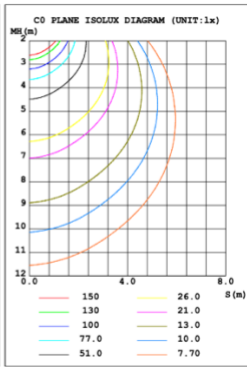

31.50" 40W @ 4000K

Flux out:1906 lm

| Height | Eavg,Emax | Angle:176.35deg | Diameter |
|--------|-----------------|-----------------|-------------|
| 1m | 0.0000,291.01lx | | 13888.98cm |
| 2m | 0.0000,72.751lx | | 27777.95cm |
| 3m | 0.0000,32.331lx | | 41666.93cm |
| 4m | 0.0000,18.191lx | | 55555.91cm |
| 5m | 0.0000,11.641lx | | 69444.89cm |
| 6m | 0.0000,8.0831lx | | 83333.86cm |
| 7m | 0.0000,5.9381lx | | 97222.84cm |
| 8m | 0.0000,4.5471lx | | 111111.82cm |
| 9m | 0.0000,3.5921lx | | 125000.80cm |
| 10m | 0.0000,2.9101lx | | 138889.77cm |

39.37" 50W @ 4000K

Flux out:2283 lm

| Height | Eavg,Emax | Angle:176.55deg | Diameter |
|--------|-----------------|-----------------|-------------|
| 1m | 0.0000,378.61lx | | 15804.92cm |
| 2m | 0.0000,94.651lx | | 31609.84cm |
| 3m | 0.0000,42.071lx | | 47414.77cm |
| 4m | 0.0000,23.661lx | | 63219.69cm |
| 5m | 0.0000,15.141lx | | 79024.61cm |
| 6m | 0.0000,10.521lx | | 94829.53cm |
| 7m | 0.0000,7.7271lx | | 110634.45cm |
| 8m | 0.0000,5.9161lx | | 126439.38cm |
| 9m | 0.0000,4.6741lx | | 142244.30cm |
| 10m | 0.0000,3.7861lx | | 158049.22cm |

47.24" 60W @ 4000K

Flux out:2809 lm

| Height | Eavg,Emax | Angle:142.17deg | Diameter |
|--------|-----------------|-----------------|-----------|
| 1m | 94.38,885.31lx | | 583.66cm |
| 2m | 23.60,221.31lx | | 1167.32cm |
| 3m | 10.49,98.361lx | | 1750.97cm |
| 4m | 5.899,55.331lx | | 2334.63cm |
| 5m | 3.775,35.411lx | | 2918.29cm |
| 6m | 2.622,24.591lx | | 3501.95cm |
| 7m | 1.926,18.071lx | | 4085.61cm |
| 8m | 1.475,13.831lx | | 4669.27cm |
| 9m | 1.165,10.931lx | | 5252.92cm |
| 10m | 0.9438,8.8531lx | | 5836.58cm |

59.06" 70W @ 4000K

70.87" 80W @ 4000K