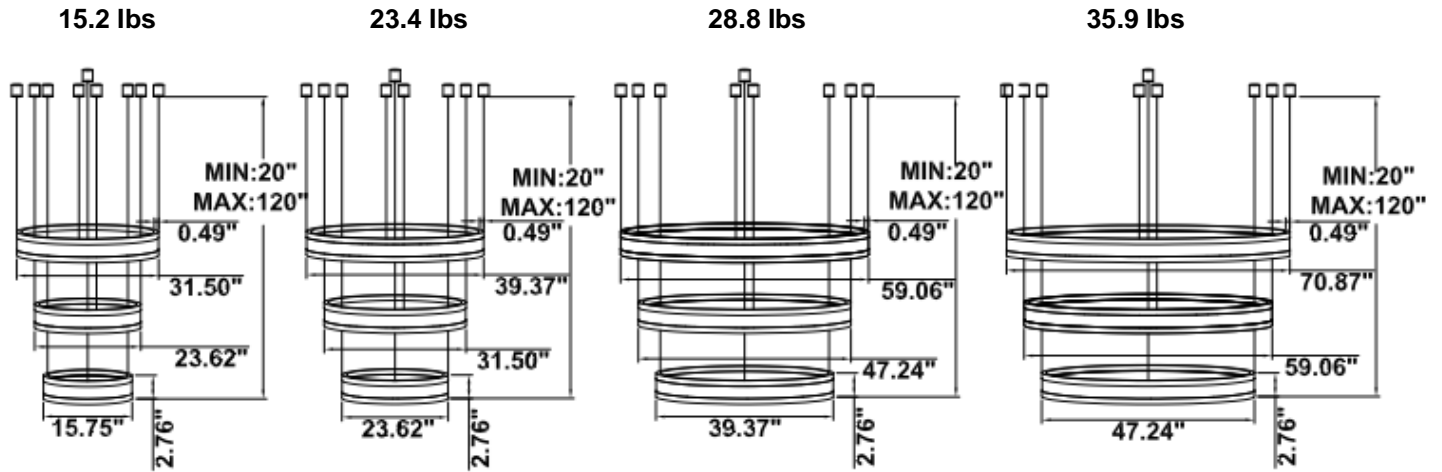

DIMENSIONS & WEIGHTS: Canopy Size for ZigBee & DMX: 15.75" x 2.76"

SB-U03A

SB-U03B

SB-U03C (Driver box size: L10.83" X W3.78" X H1.81")

SB-U03D

SB-U03E

SB-U03F

15.2 lbs

31.50" 40W @ 4000K

Flux out:1906 lm

| Height | Eavg,Emax | Angle:176.35deg | Diameter |
|--------|-----------------|-----------------|-------------|
| 1m | 0.0000,291.01lx | | 13888.98cm |
| 2m | 0.0000,72.751lx | | 27777.95cm |
| 3m | 0.0000,32.331lx | | 41666.93cm |
| 4m | 0.0000,18.191lx | | 55555.91cm |
| 5m | 0.0000,11.641lx | | 69444.89cm |
| 6m | 0.0000,8.0831lx | | 83333.86cm |
| 7m | 0.0000,5.9381lx | | 97222.84cm |
| 8m | 0.0000,4.5471lx | | 111111.82cm |
| 9m | 0.0000,3.5921lx | | 125000.80cm |
| 10m | 0.0000,2.9101lx | | 138889.77cm |

39.37" 50W @ 4000K

Flux out:2283 lm

| Height | Eavg,Emax | Angle:176.55deg | Diameter |
|--------|-----------------|-----------------|-------------|
| 1m | 0.0000,378.61lx | | 15804.92cm |
| 2m | 0.0000,94.651lx | | 31609.84cm |
| 3m | 0.0000,42.071lx | | 47414.77cm |
| 4m | 0.0000,23.661lx | | 63219.69cm |
| 5m | 0.0000,15.141lx | | 79024.61cm |
| 6m | 0.0000,10.521lx | | 94829.53cm |
| 7m | 0.0000,7.7271lx | | 110634.45cm |
| 8m | 0.0000,5.9161lx | | 126439.38cm |
| 9m | 0.0000,4.6741lx | | 142244.30cm |
| 10m | 0.0000,3.7861lx | | 158049.22cm |

47.24" 60W @ 4000K

Flux out:2809 lm

| Height | Eavg,Emax | Angle:142.17deg | Diameter |
|--------|-----------------|-----------------|-----------|
| 1m | 94.38,885.31lx | | 583.66cm |
| 2m | 23.60,221.31lx | | 1167.32cm |
| 3m | 10.49,98.361lx | | 1750.97cm |
| 4m | 5.899,55.331lx | | 2334.63cm |
| 5m | 3.775,35.411lx | | 2918.29cm |
| 6m | 2.622,24.591lx | | 3501.95cm |
| 7m | 1.926,18.071lx | | 4085.61cm |
| 8m | 1.475,13.831lx | | 4669.27cm |
| 9m | 1.165,10.931lx | | 5252.92cm |
| 10m | 0.9438,8.8531lx | | 5836.58cm |