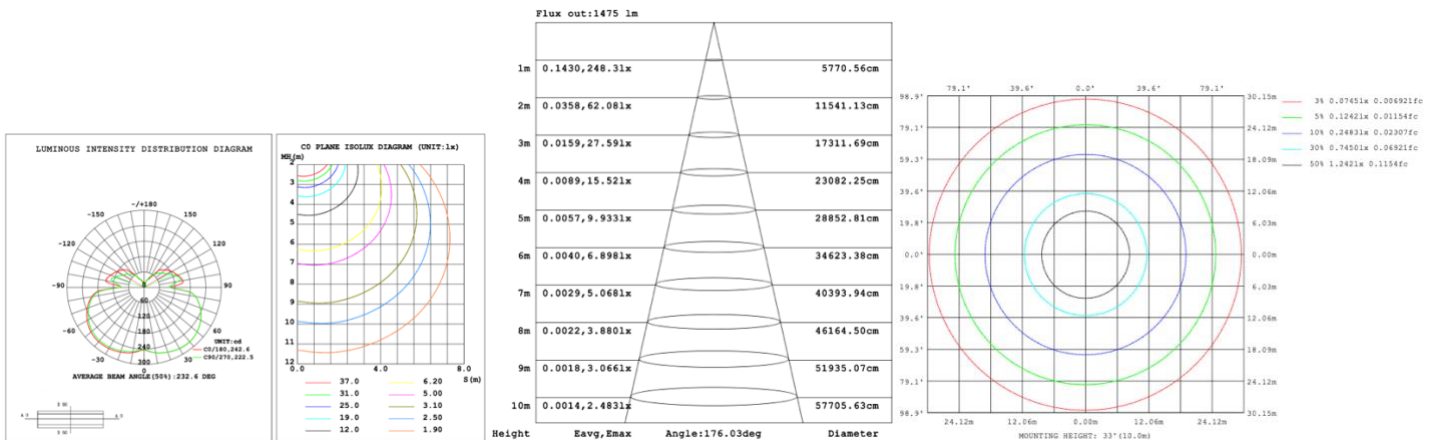

23.4 lbs

28.8 lbs

35.9 lbs

SB-U03G

SB-U03H

PHOTOMETRIC: Direct Illumination (Testing for single ring only)

15.75" 20W @ 4000K

23.62" 30W @ 4000K

31.50" 40W @ 4000K

Flux out:1906 lm

| Height | Eavg,Emax | Angle:176.35deg | Diameter |
|--------|-----------------|-----------------|-------------|
| 1m | 0.0000,291.01lx | | 13888.98cm |
| 2m | 0.0000,72.751lx | | 27777.95cm |
| 3m | 0.0000,32.331lx | | 41666.93cm |
| 4m | 0.0000,18.191lx | | 55555.91cm |
| 5m | 0.0000,11.641lx | | 69444.89cm |
| 6m | 0.0000,8.0831lx | | 83333.86cm |
| 7m | 0.0000,5.9381lx | | 97222.84cm |
| 8m | 0.0000,4.5471lx | | 111111.82cm |
| 9m | 0.0000,3.5921lx | | 125000.80cm |
| 10m | 0.0000,2.9101lx | | 138889.77cm |

39.37" 50W @ 4000K

Flux out:2283 lm

| Height | Eavg,Emax | Angle:176.55deg | Diameter |
|--------|-----------------|-----------------|-------------|
| 1m | 0.0000,378.61lx | | 15804.92cm |
| 2m | 0.0000,94.651lx | | 31609.84cm |
| 3m | 0.0000,42.071lx | | 47414.77cm |
| 4m | 0.0000,23.661lx | | 63219.69cm |
| 5m | 0.0000,15.141lx | | 79024.61cm |
| 6m | 0.0000,10.521lx | | 94829.53cm |
| 7m | 0.0000,7.7271lx | | 110634.45cm |
| 8m | 0.0000,5.9161lx | | 126439.38cm |
| 9m | 0.0000,4.6741lx | | 142244.30cm |
| 10m | 0.0000,3.7861lx | | 158049.22cm |