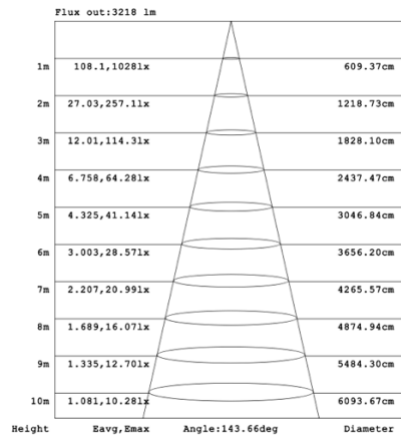

31.50" 40W @ 4000K

Flux out:1906 lm

| Height | Eavg,Emax | Angle:176.35deg | Diameter |
|--------|-----------------|-----------------|-------------|
| 1m | 0.0000,291.01lx | | 13888.98cm |
| 2m | 0.0000,72.751lx | | 27777.95cm |
| 3m | 0.0000,32.331lx | | 41666.93cm |
| 4m | 0.0000,18.191lx | | 55555.91cm |
| 5m | 0.0000,11.641lx | | 69444.89cm |
| 6m | 0.0000,8.0831lx | | 83333.86cm |
| 7m | 0.0000,5.9381lx | | 97222.84cm |
| 8m | 0.0000,4.5471lx | | 111111.82cm |
| 9m | 0.0000,3.5921lx | | 125000.80cm |
| 10m | 0.0000,2.9101lx | | 138889.77cm |

39.37" 50W @ 4000K

Flux out:2283 lm

| Height | Eavg,Emax | Angle:176.55deg | Diameter |
|--------|-----------------|-----------------|-------------|
| 1m | 0.0000,378.61lx | | 15804.92cm |
| 2m | 0.0000,94.651lx | | 31609.84cm |
| 3m | 0.0000,42.071lx | | 47414.77cm |
| 4m | 0.0000,23.661lx | | 63219.69cm |
| 5m | 0.0000,15.141lx | | 79024.61cm |
| 6m | 0.0000,10.521lx | | 94829.53cm |
| 7m | 0.0000,7.7271lx | | 110634.45cm |
| 8m | 0.0000,5.9161lx | | 126439.38cm |
| 9m | 0.0000,4.6741lx | | 142244.30cm |
| 10m | 0.0000,3.7861lx | | 158049.22cm |

47.24" 60W @ 4000K

Flux out:2809 lm

| Height | Eavg,Emax | Angle:142.17deg | Diameter |
|--------|-----------------|-----------------|-----------|
| 1m | 94.38,885.31lx | | 583.66cm |
| 2m | 23.60,221.31lx | | 1167.32cm |
| 3m | 10.49,98.361lx | | 1750.97cm |
| 4m | 5.899,55.331lx | | 2334.63cm |
| 5m | 3.775,35.411lx | | 2918.29cm |
| 6m | 2.622,24.591lx | | 3501.95cm |
| 7m | 1.926,18.071lx | | 4085.61cm |
| 8m | 1.475,13.831lx | | 4669.27cm |
| 9m | 1.165,10.931lx | | 5252.92cm |
| 10m | 0.9438,8.8531lx | | 5836.58cm |

59.06" 70W @ 4000K

70.87" 80W @ 4000K