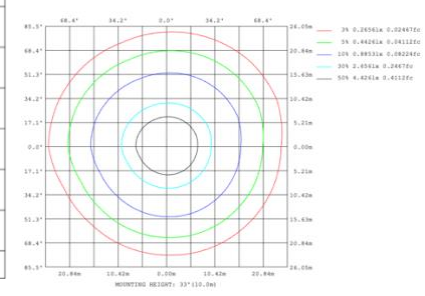

31.50" 40W @ 4000K

Flux out:1906 lm

| Height | Eavg,Emax | Angle:176.35deg | Diameter |
|--------|-----------------|-----------------|-------------|
| 1m | 0.0000,291.01lx | | 13888.98cm |
| 2m | 0.0000,72.751lx | | 27777.95cm |
| 3m | 0.0000,32.331lx | | 41666.93cm |
| 4m | 0.0000,18.191lx | | 55555.91cm |
| 5m | 0.0000,11.641lx | | 69444.89cm |
| 6m | 0.0000,8.0831lx | | 83333.86cm |
| 7m | 0.0000,5.9381lx | | 97222.84cm |
| 8m | 0.0000,4.5471lx | | 111111.82cm |
| 9m | 0.0000,3.5921lx | | 125000.80cm |
| 10m | 0.0000,2.9101lx | | 138889.77cm |

39.37" 50W @ 4000K

Flux out:2283 lm

| Height | Eavg,Emax | Angle:176.55deg | Diameter |
|--------|-----------------|-----------------|-------------|
| 1m | 0.0000,378.61lx | | 15804.92cm |
| 2m | 0.0000,94.651lx | | 31609.84cm |
| 3m | 0.0000,42.071lx | | 47414.77cm |
| 4m | 0.0000,23.661lx | | 63219.69cm |
| 5m | 0.0000,15.141lx | | 79024.61cm |
| 6m | 0.0000,10.521lx | | 94829.53cm |
| 7m | 0.0000,7.7271lx | | 110634.45cm |
| 8m | 0.0000,5.9161lx | | 126439.38cm |
| 9m | 0.0000,4.6741lx | | 142244.30cm |
| 10m | 0.0000,3.7861lx | | 158049.22cm |

47.24" 60W @ 4000K

Flux out:2809 lm

| Height | Eavg,Emax | Angle:142.17deg | Diameter |
|--------|-----------------|-----------------|-----------|
| 1m | 94.38,885.31lx | | 583.66cm |
| 2m | 23.60,221.31lx | | 1167.32cm |
| 3m | 10.49,98.361lx | | 1750.97cm |
| 4m | 5.899,55.331lx | | 2334.63cm |
| 5m | 3.775,35.411lx | | 2918.29cm |
| 6m | 2.622,24.591lx | | 3501.95cm |
| 7m | 1.926,18.071lx | | 4085.61cm |
| 8m | 1.475,13.831lx | | 4669.27cm |
| 9m | 1.165,10.931lx | | 5252.92cm |
| 10m | 0.9438,8.8531lx | | 5836.58cm |