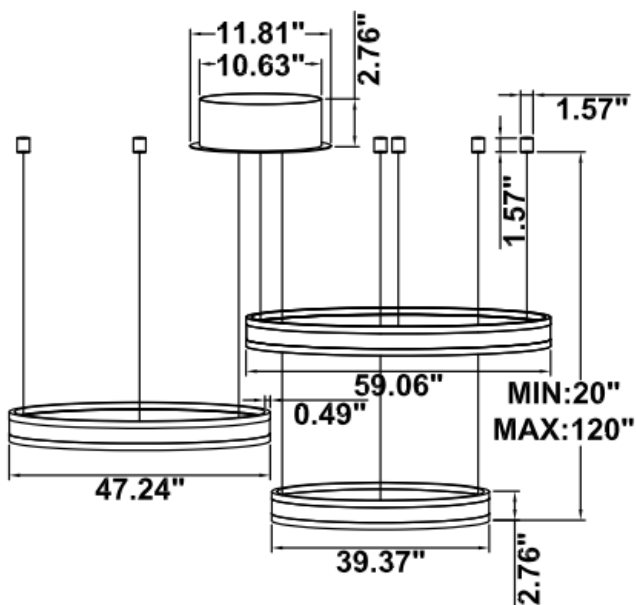

SB-U03F

15.2 lbs

23.4 lbs

28.8 lbs

35.9 lbs