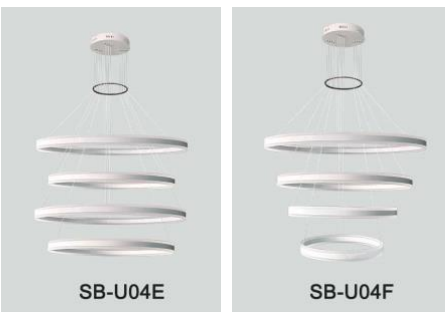

PARTS PACKED WITH STANDARD FIXTURE

- Plastic Anchors, Screws, Wire Connectors
- CCT Selector Switch