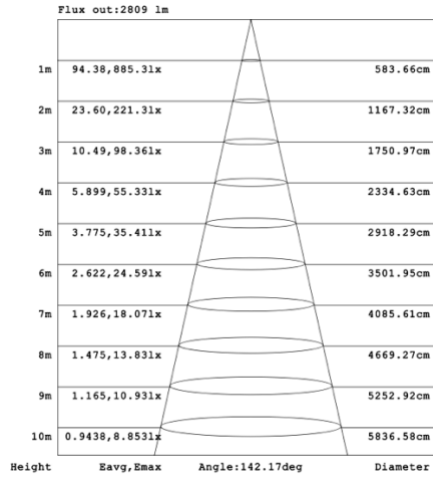

**DIMENSIONS & WEIGHTS: Canopy Size for ZigBee & DMX: 15.75" x 2.76"**

**SB-U04A**

**SB-U04B**

32 lbs

42 lbs

49 lbs

**SB-U04C**

21.3 lbs

33.6 lbs

41.9 lbs

**SB-U04D**

**SB-U04E**

32 lbs

42 lbs

49 lbs

**SB-U04F**

21.3 lbs

33.6 lbs

41.9 lbs

**SB-U04G**

**PHOTOMETRIC: Direct Illumination (Testing for single ring only)**

**15.75" 20W @ 4000K**

**23.62" 30W @ 4000K**

**31.50" 40W @ 4000K**

**39.37" 50W @ 4000K**

**47.24" 60W @ 4000K**

**59.06" 70W @ 4000K**

**70.87" 80W @ 4000K**