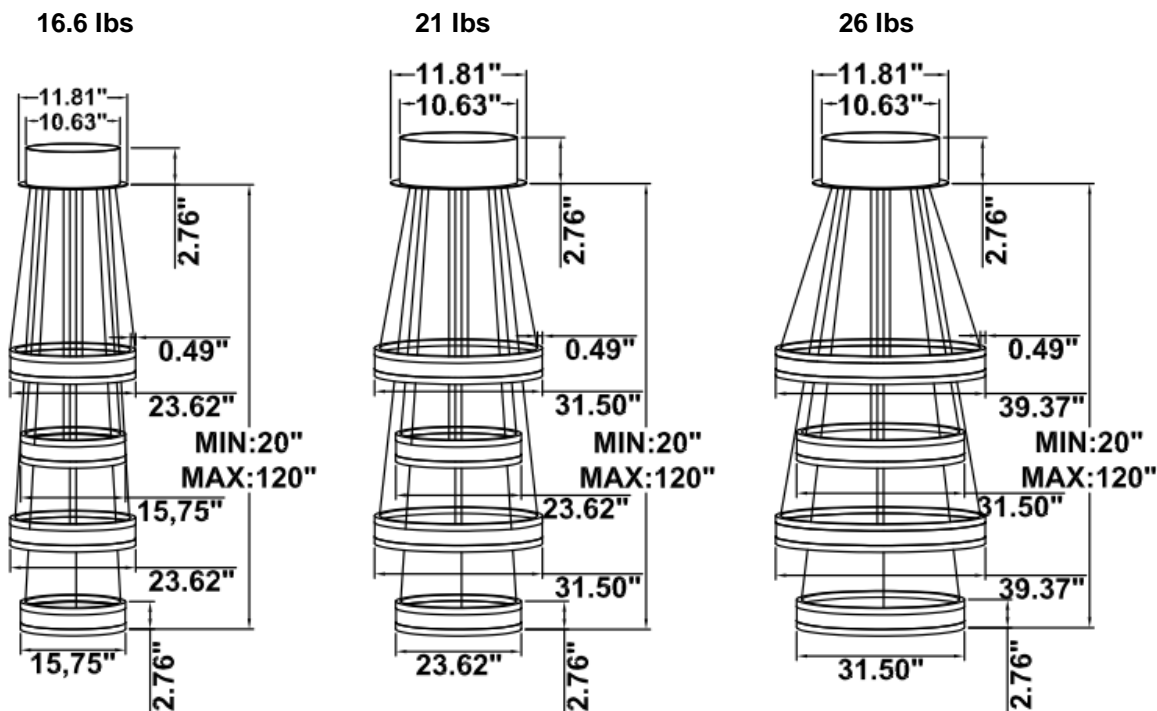

### PARTS PACKED WITH STANDARD FIXTURE

- Plastic Anchors, Screws, Wire Connectors
- CCT Selector Switch

**MODEL INFORMATION:**

**Example: SB-U04A140WSB**

Products Series	Wattage/Size	"E" Kelvin temp options	"W" Controls (don't select this column if selected S or A)	"Z" Profile Finishes	"X" Aircraft Cable
*SB-U04A	*140W=39.37"+31.50"+23.62"+15.75"	*S=3000K/3500K/4000K Color	*Blank=1-10V dimming	*B=Black Jack	*Blank=10' foot 120" (Standard)
SB-U04F	220W=59.06"+47.24"+39.37"+31.50"	Select by internal CCT Color Selector, 4000K factory color default set, CRI 90	L=ELV / Triac dimming	S=Platinum Silver	5'=5 foot 60"
	260W=70.87"+59.06"+47.24"+39.37"		C=Dali	W=Gloss White	15'=15 foot 180"
SB-U04B	100W=23.62"+15.75"+23.62"+15.75"	A=2700K/3500K/4000K Color Select by internal CCT color Selector, 4000K factory color default set. CRI 90	D=DMX (for RGBW and Tunable White, control by Wall Switch or DMX control system)	O=Oil Rubbed Bronze	20'=20 foot 240"
	140W=31.50"+23.62"+31.50"+23.62"				25'=25 foot 300"
	180W=39.37"+31.50"+39.37"+31.50"				30'=30 foot 360"
SB-U04E	220W=47.24"+39.37"+47.24"+39.37"	T=3K-4K Tunable White control by remote/wall control	Z=ZigBee (for RGBW and CCT tunable / dimmable using remote, App and Google Alexa voice.		
	260W=59.06"+47.24"+59.06"+47.24"	R3= RGB+3000K			
	300W=70.87"+59.06"+70.87"+59.06"	R4=RGB+4000K			
SB-U04C	140W=15.75"+23.62"+31.50"+39.37"	<b>Request price for other Kelvin temp and configurations</b>	<a href="#">See control options</a>	<b>Find page 3 for color options or select from website <a href="#">Color Collections</a></b>	
SB-U04G	220W=31.50"+39.37"+47.24"+59.06"				
	260W=39.37"+47.24"+59.06"+70.87"				
SB-U04D	140W=15.75"+39.37"+31.50"+23.62"				
	220W=31.50"+59.06"+47.24"+39.37"				
	260W=39.37"+70.87"+59.06"+47.24"				

**DIMENSIONS & WEIGHTS: Canopy Size for ZigBee & DMX: 15.75" x 2.76"**

**SB-U04A**

**SB-U04B**

32 lbs

42 lbs

49 lbs

**SB-U04C**

21.3 lbs