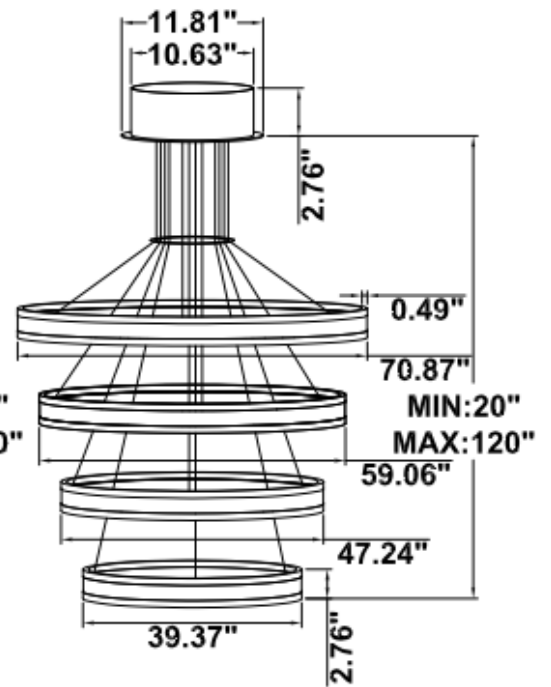

**DIMENSIONS & WEIGHTS: Canopy Size for ZigBee & DMX: 15.75" x 2.76"**

**SB-U04A**

**SB-U04B**

32 lbs

42 lbs

49 lbs

**SB-U04C**

21.3 lbs

33.6 lbs

41.9 lbs

**SB-U04D**

**SB-U04E**

32 lbs

42 lbs

49 lbs

**SB-U04F**

21.3 lbs

33.6 lbs

41.9 lbs

**SB-U04G**

**PHOTOMETRIC: Direct Illumination (Testing for single ring only)**

**15.75" 20W @ 4000K**

**23.62" 30W @ 4000K**

**31.50" 40W @ 4000K**

**39.37" 50W @ 4000K**

**47.24" 60W @ 4000K**

**59.06" 70W @ 4000K**

**70.87" 80W @ 4000K**