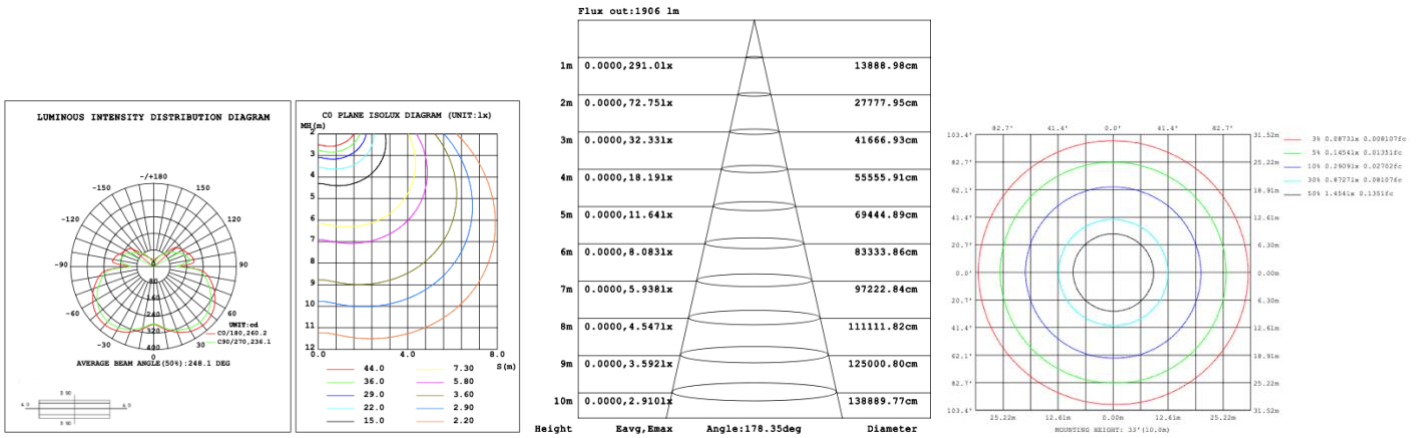

21.3 lbs

33.6 lbs

41.9 lbs

**SB-U04G**

**PHOTOMETRIC: Direct Illumination (Testing for single ring only)**

**15.75" 20W @ 4000K**

**23.62" 30W @ 4000K**

**31.50" 40W @ 4000K**

**39.37" 50W @ 4000K**

**47.24" 60W @ 4000K**

**59.06" 70W @ 4000K**

**70.87" 80W @ 4000K**