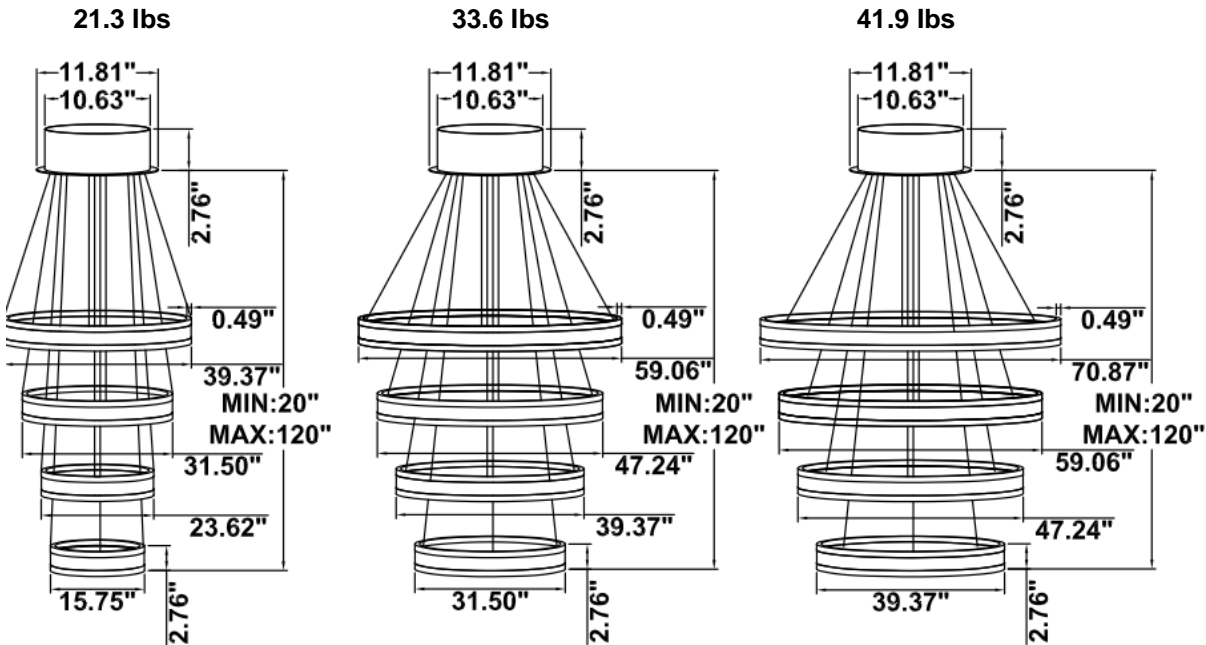

### PARTS PACKED WITH STANDARD FIXTURE

- Plastic Anchors, Screws, Wire Connectors
- CCT Selector Switch

**MODEL INFORMATION:**

**Example: SB-U04A140WSB**

Products Series	Wattage/Size	"E" Kelvin temp options	"W" Controls (don't select this column if selected S or A)	"Z" Profile Finishes	"X" Aircraft Cable
*SB-U04A	*140W=39.37"+31.50"+23.62"+15.75"	*S=3000K/3500K/4000K Color	*Blank=1-10V dimming	*B=Black Jack	*Blank=10' foot 120" (Standard)
SB-U04F	220W=59.06"+47.24"+39.37"+31.50"	Select by internal CCT Color Selector, 4000K factory color default set, CRI 90	L=ELV / Triac dimming	S=Platinum Silver	5'=5 foot 60"
	260W=70.87"+59.06"+47.24"+39.37"		C=Dali	W=Gloss White	15'=15 foot 180"
SB-U04B	100W=23.62"+15.75"+23.62"+15.75"	A=2700K/3500K/4000K Color Select by internal CCT color Selector, 4000K factory color default set. CRI 90	D=DMX (for RGBW and Tunable White, control by Wall Switch or DMX control system)	O=Oil Rubbed Bronze	20'=20 foot 240"
	140W=31.50"+23.62"+31.50"+23.62"				25'=25 foot 300"
	180W=39.37"+31.50"+39.37"+31.50"				30'=30 foot 360"
SB-U04E	220W=47.24"+39.37"+47.24"+39.37"	T=3K-4K Tunable White control by remote/wall control	Z=ZigBee (for RGBW and CCT tunable / dimmable using remote, App and Google Alexa voice.		
	260W=59.06"+47.24"+59.06"+47.24"	R3= RGB+3000K			
	300W=70.87"+59.06"+70.87"+59.06"	R4=RGB+4000K			
SB-U04C	140W=15.75"+23.62"+31.50"+39.37"	<b>Request price for other Kelvin temp and configurations</b>	<a href="#">See control options</a>	<b>Find page 3 for color options or select from website <a href="#">Color Collections</a></b>	
SB-U04G	220W=31.50"+39.37"+47.24"+59.06"				
	260W=39.37"+47.24"+59.06"+70.87"				
SB-U04D	140W=15.75"+39.37"+31.50"+23.62"				
	220W=31.50"+59.06"+47.24"+39.37"				
	260W=39.37"+70.87"+59.06"+47.24"				

**DIMENSIONS & WEIGHTS: Canopy Size for ZigBee & DMX: 15.75" x 2.76"**

**SB-U04A**

**SB-U04B**

32 lbs

42 lbs

49 lbs

**SB-U04C**

21.3 lbs