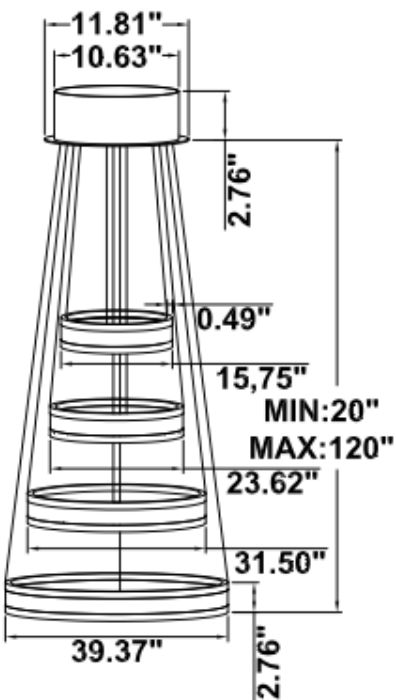

**DIMENSIONS & WEIGHTS: Canopy Size for ZigBee & DMX: 15.75" x 2.76"**

**SB-U04A**

**SB-U04B**

32 lbs

42 lbs

49 lbs

**SB-U04C**

21.3 lbs

33.6 lbs

41.9 lbs

**SB-U04D**

**SB-U04E**

32 lbs

42 lbs

49 lbs

**SB-U04F**

21.3 lbs

33.6 lbs

41.9 lbs

**SB-U04G**

**PHOTOMETRIC: Direct Illumination (Testing for single ring only)**

**15.75" 20W @ 4000K**

**23.62" 30W @ 4000K**

**31.50" 40W @ 4000K**

**39.37" 50W @ 4000K**

**47.24" 60W @ 4000K**

**59.06" 70W @ 4000K**

**70.87" 80W @ 4000K**