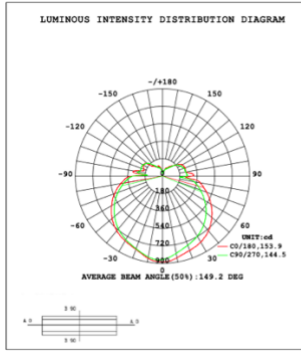

**DIMENSIONS & WEIGHTS: Canopy Size for ZigBee & DMX: 15.75" x 2.76"**

**SB-U04A**

**SB-U04B**

32 lbs

42 lbs

49 lbs

**SB-U04C**

21.3 lbs

21.3 lbs

33.6 lbs

41.9 lbs

**SB-U04G**

**PHOTOMETRIC: Direct Illumination (Testing for single ring only)**

**15.75" 20W @ 4000K**

**23.62" 30W @ 4000K**

**31.50" 40W @ 4000K**

**39.37" 50W @ 4000K**

**47.24" 60W @ 4000K**

**59.06" 70W @ 4000K**

**70.87" 80W @ 4000K**