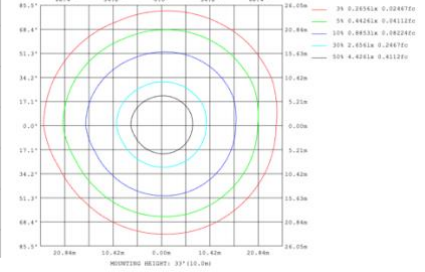

21.3 lbs

33.6 lbs

41.9 lbs

**SB-U04G**

**PHOTOMETRIC: Direct Illumination (Testing for single ring only)**

**15.75" 20W @ 4000K**

**23.62" 30W @ 4000K**

**31.50" 40W @ 4000K**

**39.37" 50W @ 4000K**

**47.24" 60W @ 4000K**

**59.06" 70W @ 4000K**

**70.87" 80W @ 4000K**