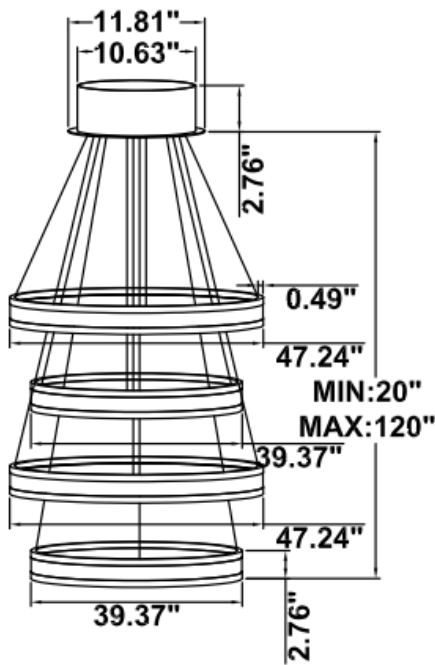

**DIMENSIONS & WEIGHTS: Canopy Size for ZigBee & DMX: 15.75" x 2.76"**

**SB-U04A**

**SB-U04B**

32 lbs

42 lbs

49 lbs

**SB-U04C**

21.3 lbs

33.6 lbs

41.9 lbs

**SB-U04D**

**SB-U04E**

32 lbs

42 lbs

49 lbs

**SB-U04F**

21.3 lbs

33.6 lbs

41.9 lbs

**SB-U04G**

**PHOTOMETRIC: Direct Illumination (Testing for single ring only)**

**15.75" 20W @ 4000K**

**23.62" 30W @ 4000K**

**31.50" 40W @ 4000K**

**39.37" 50W @ 4000K**

**47.24" 60W @ 4000K**

**59.06" 70W @ 4000K**

**70.87" 80W @ 4000K**