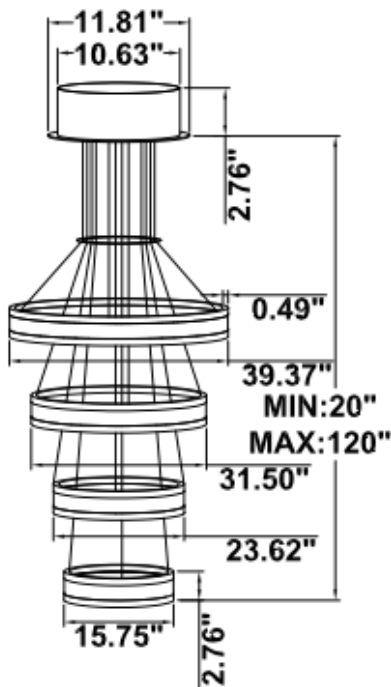

**DIMENSIONS & WEIGHTS: Canopy Size for ZigBee & DMX: 15.75" x 2.76"**

**SB-U04A**

**SB-U04B**

32 lbs

42 lbs

49 lbs

**SB-U04C**

21.3 lbs

33.6 lbs

41.9 lbs

**SB-U04D**

**SB-U04E**

32 lbs

42 lbs

49 lbs

**SB-U04F**

21.3 lbs

33.6 lbs

41.9 lbs

**SB-U04G**

**PHOTOMETRIC: Direct Illumination (Testing for single ring only)**

**15.75" 20W @ 4000K**

**23.62" 30W @ 4000K**

**31.50" 40W @ 4000K**

**39.37" 50W @ 4000K**

**47.24" 60W @ 4000K**

**59.06" 70W @ 4000K**

**70.87" 80W @ 4000K**