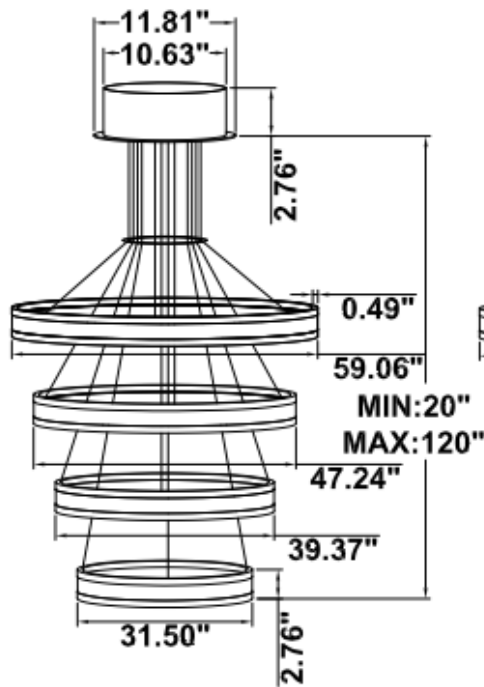

**DIMENSIONS & WEIGHTS: Canopy Size for ZigBee & DMX: 15.75" x 2.76"**

**SB-U04A**

**SB-U04B**

32 lbs

42 lbs

49 lbs

**SB-U04C**

21.3 lbs

33.6 lbs

41.9 lbs

**SB-U04D**

**SB-U04E**

32 lbs

42 lbs

49 lbs

**SB-U04F**

21.3 lbs

33.6 lbs

41.9 lbs

**SB-U04G**

**PHOTOMETRIC: Direct Illumination (Testing for single ring only)**

**15.75" 20W @ 4000K**

**23.62" 30W @ 4000K**

**31.50" 40W @ 4000K**

**39.37" 50W @ 4000K**

**47.24" 60W @ 4000K**

**59.06" 70W @ 4000K**

**70.87" 80W @ 4000K**