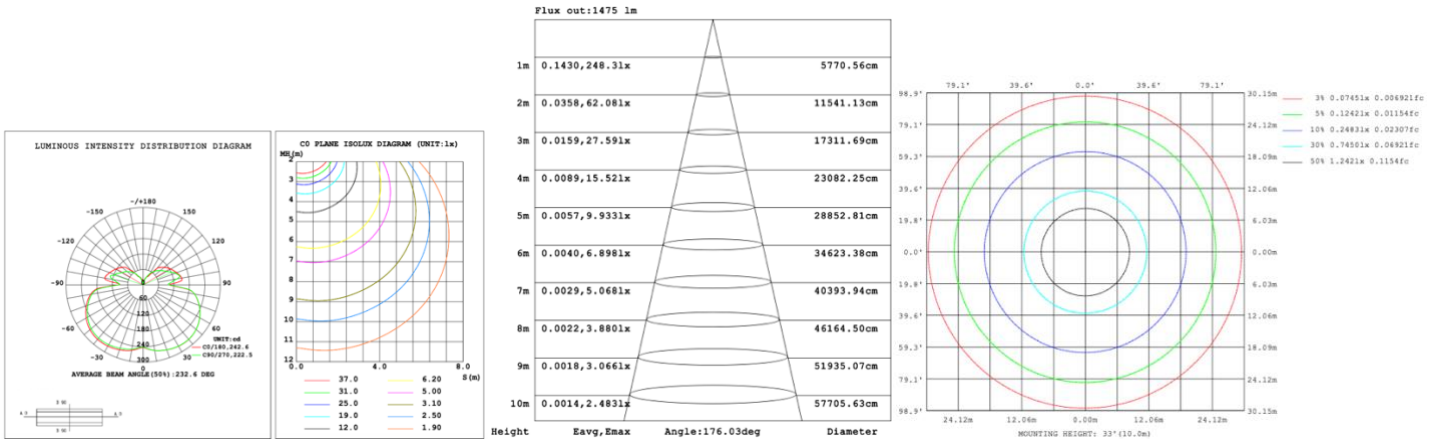

21.3 lbs

33.6 lbs

41.9 lbs

**SB-U04G**

**PHOTOMETRIC: Direct Illumination (Testing for single ring only)**

**15.75" 20W @ 4000K**

**23.62" 30W @ 4000K**

**31.50" 40W @ 4000K**

**39.37" 50W @ 4000K**

**47.24" 60W @ 4000K**

**59.06" 70W @ 4000K**

**70.87" 80W @ 4000K**