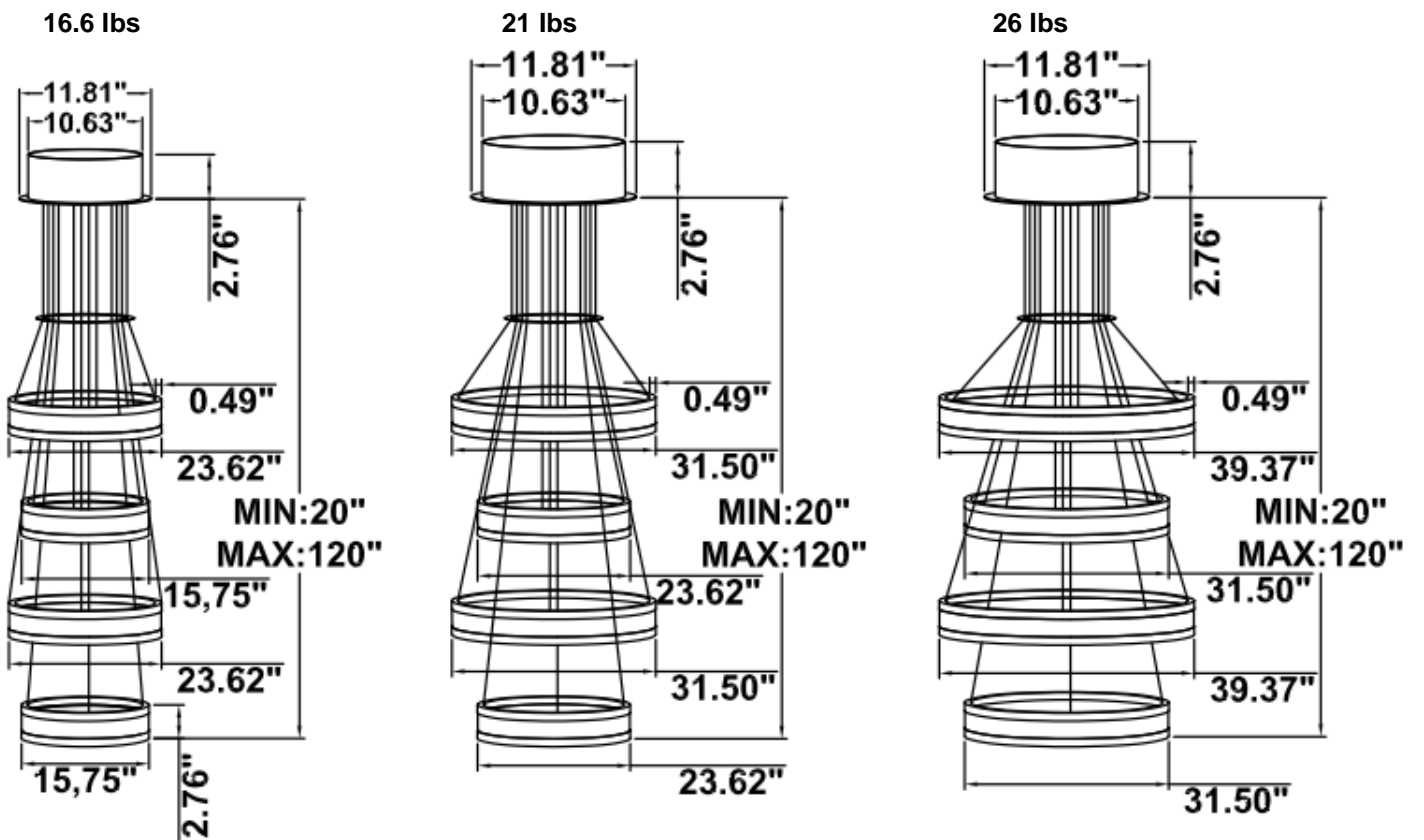

**DIMENSIONS & WEIGHTS: Canopy Size for ZigBee & DMX: 15.75" x 2.76"**

**SB-U04A**

**SB-U04B**

32 lbs

42 lbs

49 lbs

**SB-U04C**

21.3 lbs

33.6 lbs

41.9 lbs

**SB-U04D**

**SB-U04E**

32 lbs

42 lbs

49 lbs

**SB-U04F**

21.3 lbs

33.6 lbs

41.9 lbs

**SB-U04G**

**PHOTOMETRIC: Direct Illumination (Testing for single ring only)**

**15.75" 20W @ 4000K**

**23.62" 30W @ 4000K**

**31.50" 40W @ 4000K**