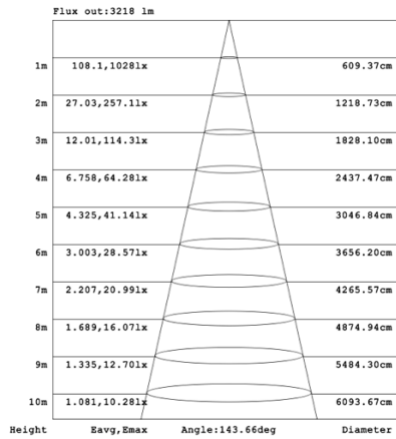

**DIMENSIONS & WEIGHTS: Canopy Size for ZigBee & DMX: 15.75" x 2.76"**

**SB-U04A**

**SB-U04B**

32 lbs

42 lbs

49 lbs

**SB-U04C**

21.3 lbs

33.6 lbs

41.9 lbs

**SB-U04D**

**SB-U04E**

32 lbs

42 lbs

49 lbs

**SB-U04F**

21.3 lbs

33.6 lbs

41.9 lbs

**SB-U04G**

**PHOTOMETRIC: Direct Illumination (Testing for single ring only)**

**15.75" 20W @ 4000K**

**23.62" 30W @ 4000K**

**31.50" 40W @ 4000K**

**39.37" 50W @ 4000K**

**47.24" 60W @ 4000K**

**59.06" 70W @ 4000K**

**70.87" 80W @ 4000K**