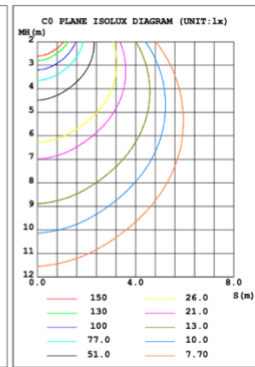

33.6 lbs

41.9 lbs

**SB-U04D**

**SB-U04E**

32 lbs

42 lbs

49 lbs

**SB-U04F**

21.3 lbs

33.6 lbs

41.9 lbs

**SB-U04G**

**PHOTOMETRIC: Direct Illumination (Testing for single ring only)**

**15.75" 20W @ 4000K**

**23.62" 30W @ 4000K**

**31.50" 40W @ 4000K**

**39.37" 50W @ 4000K**

**47.24" 60W @ 4000K**

**59.06" 70W @ 4000K**

**70.87" 80W @ 4000K**