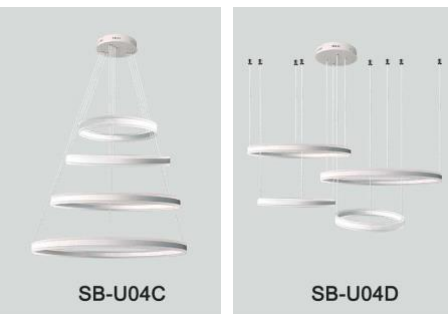

PARTS PACKED WITH STANDARD FIXTURE

- Plastic Anchors, Screws, Wire Connectors
- CCT Selector Switch