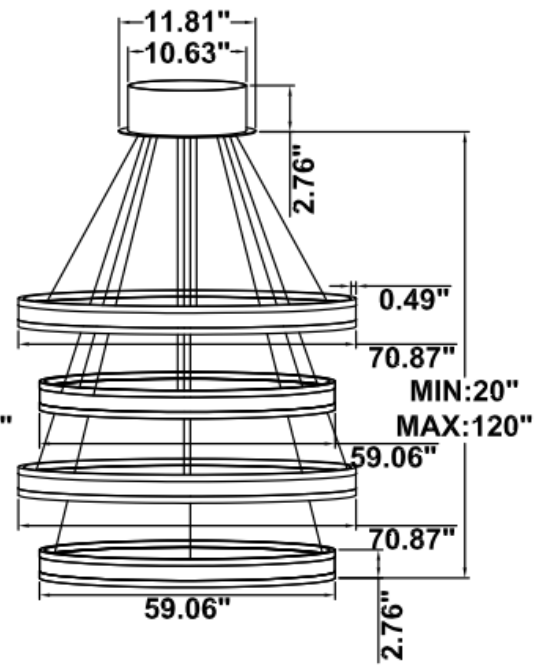

**DIMENSIONS & WEIGHTS: Canopy Size for ZigBee & DMX: 15.75" x 2.76"**

**SB-U04A**

**SB-U04B**

32 lbs

42 lbs

49 lbs

**SB-U04C**

21.3 lbs

33.6 lbs

41.9 lbs

**SB-U04D**

**SB-U04E**

32 lbs

42 lbs

49 lbs

**SB-U04F**

21.3 lbs

33.6 lbs

41.9 lbs

**SB-U04G**

**PHOTOMETRIC: Direct Illumination (Testing for single ring only)**

**15.75" 20W @ 4000K**

**23.62" 30W @ 4000K**

**31.50" 40W @ 4000K**

**39.37" 50W @ 4000K**

**47.24" 60W @ 4000K**

**59.06" 70W @ 4000K**

**70.87" 80W @ 4000K**