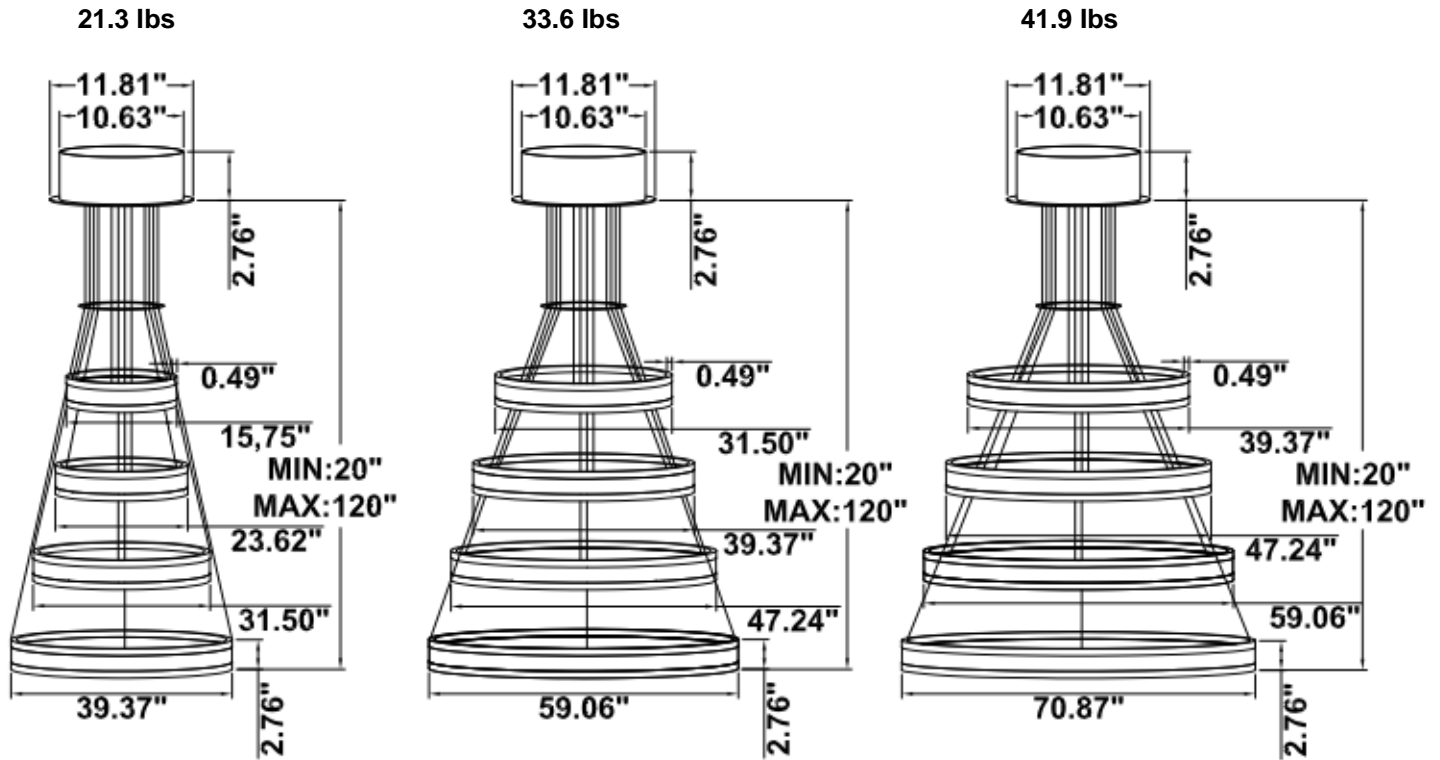

## PRODUCT DESCRIPTION

**Aspen circular** pendants are made of extruded aluminum with direct and indirect lighting components using a glare free acrylic ring. Sizes range from 15.75" to 70.87" and can be combined as desired to create multiple ring masterpieces. Tunable white and RGBW. Over 6500 powder coated colors, ships assembled.

**DIMENSIONS & WEIGHTS: Canopy Size for ZigBee & DMX: 15.75" x 2.76"**

**SB-U04A**

**SB-U04B**

32 lbs

42 lbs

49 lbs

**SB-U04C**

21.3 lbs

21.3 lbs

33.6 lbs

41.9 lbs

**SB-U04G**

**PHOTOMETRIC: Direct Illumination (Testing for single ring only)**

**15.75" 20W @ 4000K**

**23.62" 30W @ 4000K**

**31.50" 40W @ 4000K**

**39.37" 50W @ 4000K**

**47.24" 60W @ 4000K**

**59.06" 70W @ 4000K**

**70.87" 80W @ 4000K**