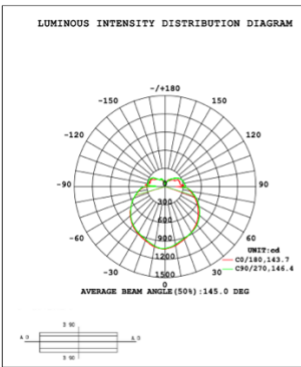

**DIMENSIONS & WEIGHTS: Canopy Size for ZigBee & DMX: 15.75" x 2.76"**

**SB-U04A**

**SB-U04B**

32 lbs

42 lbs

49 lbs

**SB-U04C**

21.3 lbs

21.3 lbs

33.6 lbs

41.9 lbs

**SB-U04G**

**PHOTOMETRIC: Direct Illumination (Testing for single ring only)**

**15.75" 20W @ 4000K**

**23.62" 30W @ 4000K**

**31.50" 40W @ 4000K**

**39.37" 50W @ 4000K**

**47.24" 60W @ 4000K**

**59.06" 70W @ 4000K**

**70.87" 80W @ 4000K**