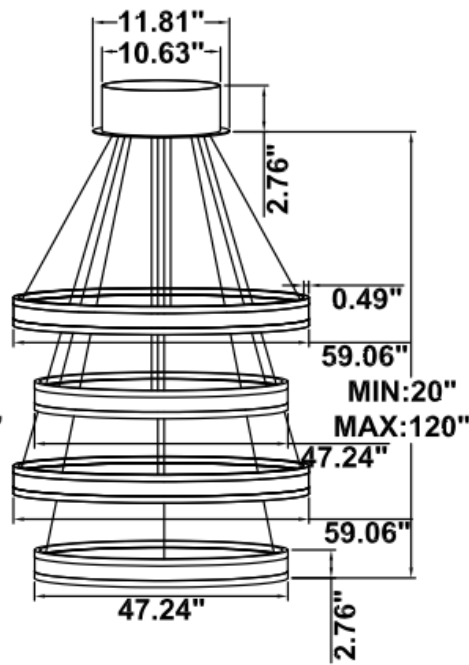

**DIMENSIONS & WEIGHTS: Canopy Size for ZigBee & DMX: 15.75" x 2.76"**

**SB-U04A**

**SB-U04B**

32 lbs

42 lbs

49 lbs

**SB-U04C**

21.3 lbs

33.6 lbs

41.9 lbs

**SB-U04D**

**SB-U04E**

32 lbs

42 lbs

49 lbs

**SB-U04F**

21.3 lbs

33.6 lbs

41.9 lbs

**SB-U04G**

**PHOTOMETRIC: Direct Illumination (Testing for single ring only)**

**15.75" 20W @ 4000K**

**23.62" 30W @ 4000K**

**31.50" 40W @ 4000K**

**39.37" 50W @ 4000K**

**47.24" 60W @ 4000K**

**59.06" 70W @ 4000K**

**70.87" 80W @ 4000K**