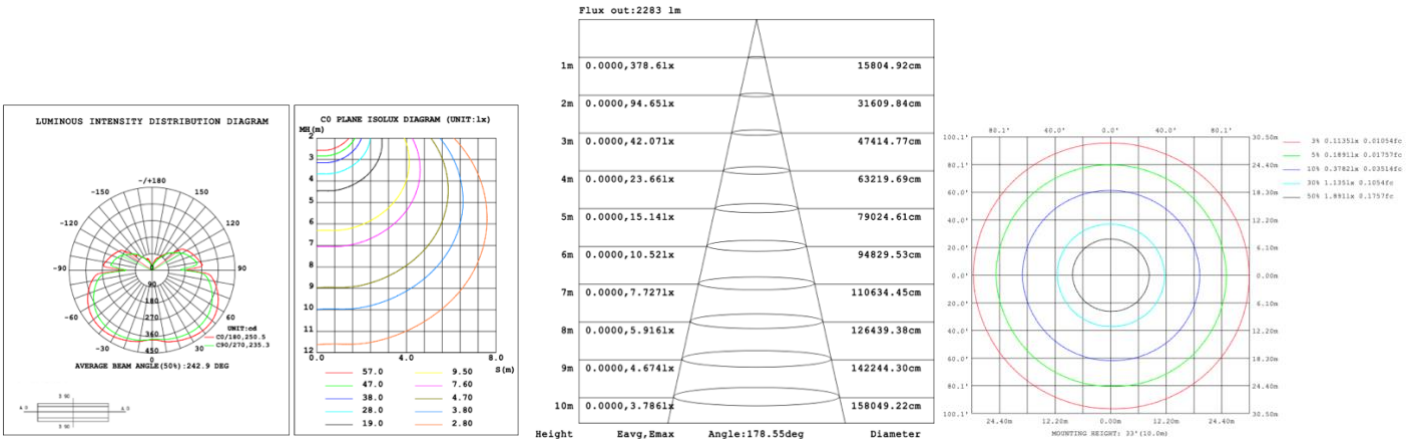

21.3 lbs

33.6 lbs

41.9 lbs

**SB-U04G**

**PHOTOMETRIC: Direct Illumination (Testing for single ring only)**

**15.75" 20W @ 4000K**

**23.62" 30W @ 4000K**

**31.50" 40W @ 4000K**

**39.37" 50W @ 4000K**

**47.24" 60W @ 4000K**

**59.06" 70W @ 4000K**

**70.87" 80W @ 4000K**