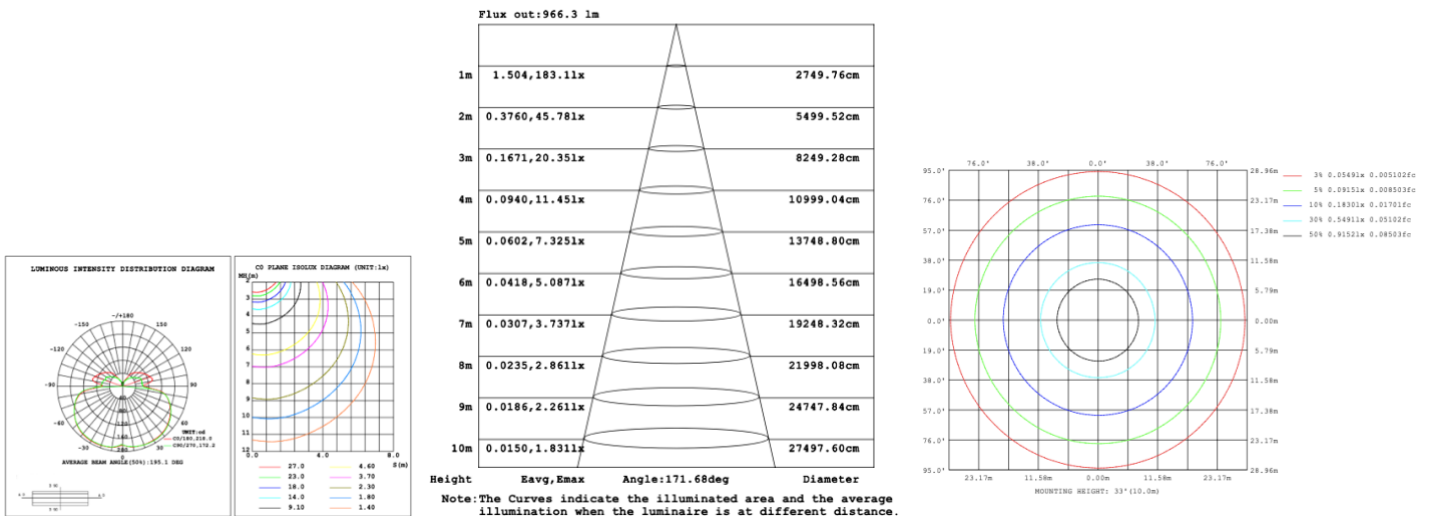

21.3 lbs

33.6 lbs

41.9 lbs

**SB-U04G**

**PHOTOMETRIC: Direct Illumination (Testing for single ring only)**

**15.75" 20W @ 4000K**

**23.62" 30W @ 4000K**

**31.50" 40W @ 4000K**

**39.37" 50W @ 4000K**

**47.24" 60W @ 4000K**

**59.06" 70W @ 4000K**

**70.87" 80W @ 4000K**