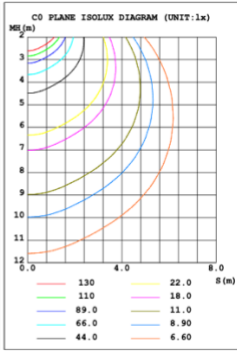

33.6 lbs

41.9 lbs

**SB-U04D**

**SB-U04E**

32 lbs

42 lbs

49 lbs

**SB-U04F**

21.3 lbs

33.6 lbs

41.9 lbs

**SB-U04G**

**PHOTOMETRIC: Direct Illumination (Testing for single ring only)**

**15.75" 20W @ 4000K**

**23.62" 30W @ 4000K**

**31.50" 40W @ 4000K**

**39.37" 50W @ 4000K**

**47.24" 60W @ 4000K**

**59.06" 70W @ 4000K**

**70.87" 80W @ 4000K**