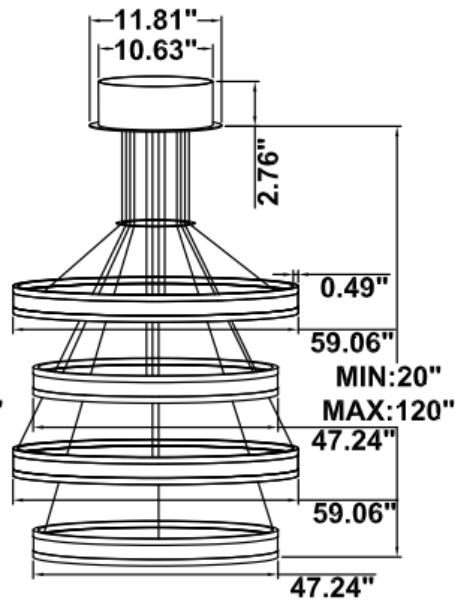

**DIMENSIONS & WEIGHTS: Canopy Size for ZigBee & DMX: 15.75" x 2.76"**

**SB-U04A**

**SB-U04B**

32 lbs

42 lbs

49 lbs

**SB-U04C**

21.3 lbs

33.6 lbs

41.9 lbs

**SB-U04D**

**SB-U04E**

32 lbs

42 lbs

49 lbs

**SB-U04F**

21.3 lbs

33.6 lbs

41.9 lbs

**SB-U04G**

**PHOTOMETRIC: Direct Illumination (Testing for single ring only)**

**15.75" 20W @ 4000K**

**23.62" 30W @ 4000K**

**31.50" 40W @ 4000K**

**39.37" 50W @ 4000K**

**47.24" 60W @ 4000K**

**59.06" 70W @ 4000K**

**70.87" 80W @ 4000K**