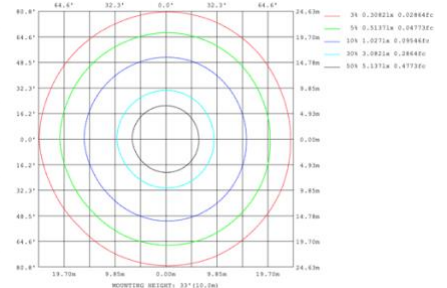

21.3 lbs

33.6 lbs

41.9 lbs

**SB-U04G**

**PHOTOMETRIC: Direct Illumination (Testing for single ring only)**

**15.75" 20W @ 4000K**

**23.62" 30W @ 4000K**

**31.50" 40W @ 4000K**

**39.37" 50W @ 4000K**

**47.24" 60W @ 4000K**

**59.06" 70W @ 4000K**

**70.87" 80W @ 4000K**