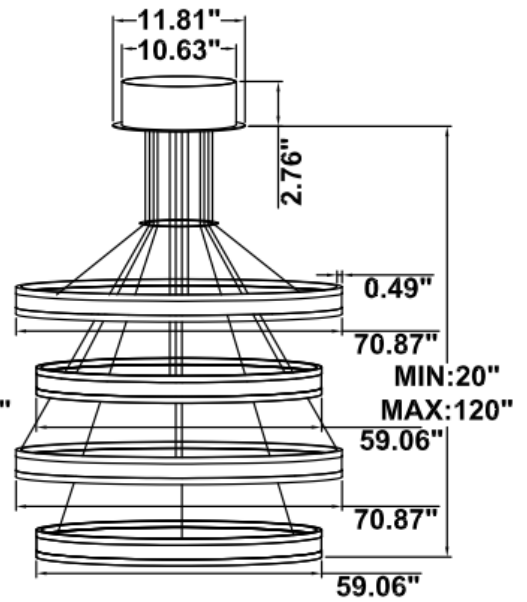

**DIMENSIONS & WEIGHTS: Canopy Size for ZigBee & DMX: 15.75" x 2.76"**

**SB-U04A**

**SB-U04B**

32 lbs

42 lbs

49 lbs

**SB-U04C**

21.3 lbs

33.6 lbs

41.9 lbs

**SB-U04D**

**SB-U04E**

32 lbs

42 lbs

49 lbs

**SB-U04F**

21.3 lbs

33.6 lbs

41.9 lbs

**SB-U04G**

**PHOTOMETRIC: Direct Illumination (Testing for single ring only)**

**15.75" 20W @ 4000K**

**23.62" 30W @ 4000K**

**31.50" 40W @ 4000K**

**39.37" 50W @ 4000K**

**47.24" 60W @ 4000K**

**59.06" 70W @ 4000K**

**70.87" 80W @ 4000K**