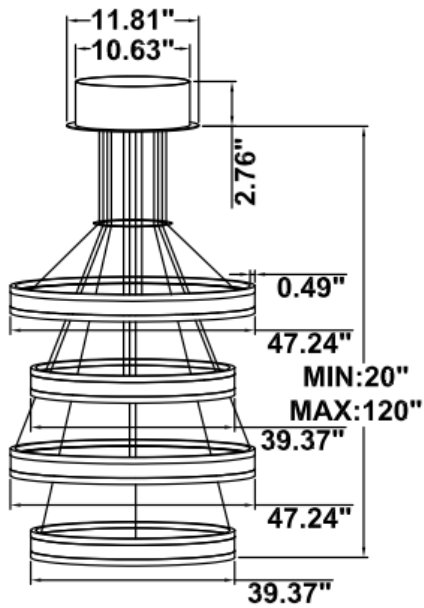

**DIMENSIONS & WEIGHTS: Canopy Size for ZigBee & DMX: 15.75" x 2.76"**

**SB-U04A**

**SB-U04B**

32 lbs

42 lbs

49 lbs

**SB-U04C**

21.3 lbs

33.6 lbs

41.9 lbs

**SB-U04D**

**SB-U04E**

32 lbs

42 lbs

49 lbs

**SB-U04F**

21.3 lbs

33.6 lbs

41.9 lbs

**SB-U04G**

**PHOTOMETRIC: Direct Illumination (Testing for single ring only)**

**15.75" 20W @ 4000K**

**23.62" 30W @ 4000K**

**31.50" 40W @ 4000K**

**39.37" 50W @ 4000K**

**47.24" 60W @ 4000K**

**59.06" 70W @ 4000K**

**70.87" 80W @ 4000K**