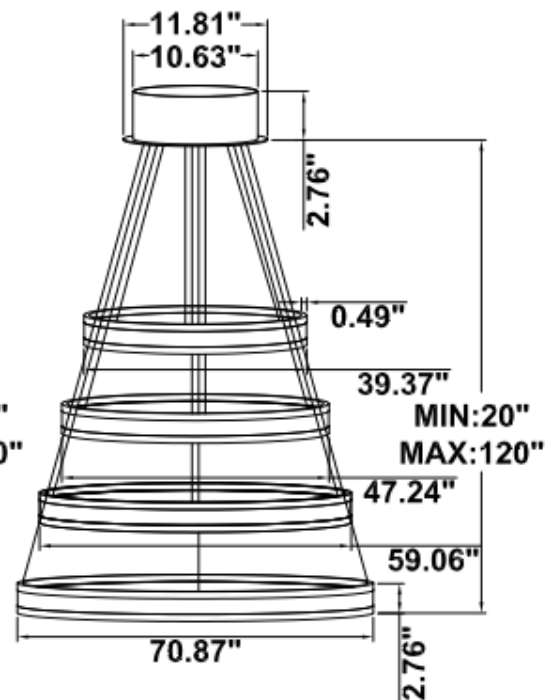

**DIMENSIONS & WEIGHTS: Canopy Size for ZigBee & DMX: 15.75" x 2.76"**

**SB-U04A**

**SB-U04B**

32 lbs

42 lbs

49 lbs

**SB-U04C**

21.3 lbs

33.6 lbs

41.9 lbs

**SB-U04D**

**SB-U04E**

32 lbs

42 lbs

49 lbs

**SB-U04F**

21.3 lbs

33.6 lbs

41.9 lbs

**SB-U04G**

**PHOTOMETRIC: Direct Illumination (Testing for single ring only)**

**15.75" 20W @ 4000K**

**23.62" 30W @ 4000K**

**31.50" 40W @ 4000K**

**39.37" 50W @ 4000K**

**47.24" 60W @ 4000K**

**59.06" 70W @ 4000K**

**70.87" 80W @ 4000K**