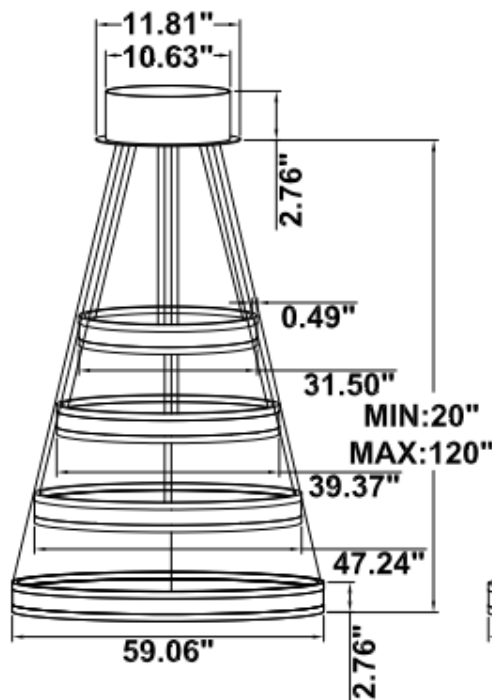

**DIMENSIONS & WEIGHTS: Canopy Size for ZigBee & DMX: 15.75" x 2.76"**

**SB-U04A**

**SB-U04B**

32 lbs

42 lbs

49 lbs

**SB-U04C**

21.3 lbs

33.6 lbs

41.9 lbs

**SB-U04D**

**SB-U04E**

32 lbs

42 lbs

49 lbs

**SB-U04F**

21.3 lbs

33.6 lbs

41.9 lbs

**SB-U04G**

**PHOTOMETRIC: Direct Illumination (Testing for single ring only)**

**15.75" 20W @ 4000K**

**23.62" 30W @ 4000K**

**31.50" 40W @ 4000K**

**39.37" 50W @ 4000K**

**47.24" 60W @ 4000K**

**59.06" 70W @ 4000K**

**70.87" 80W @ 4000K**