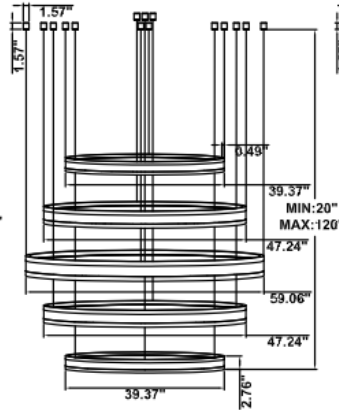

DIMENSIONS & WEIGHTS: Canopy Size for ZigBee & DMX: 15.75" x 2.76"

SB-U05A

SB-U05B

SB-U05C Remote driver: (Driver box size: L10.83" X W3.78" X H1.81")

28 lbs

34 lbs

43 lbs

54 lbs

SB-U05D

26 lbs

32 lbs

43 lbs

53 lbs

68 lbs

PHOTOMETRIC: Direct Illumination (Testing for single ring only)

15.75" 20W @ 4000K