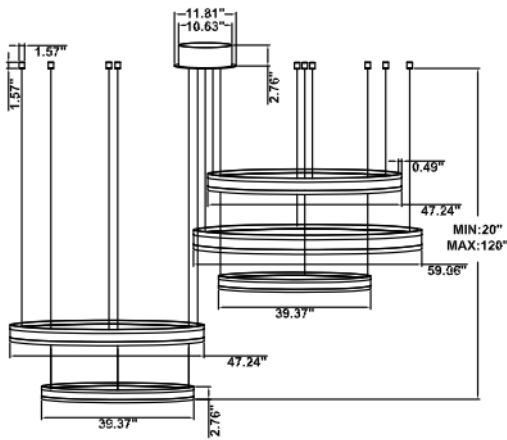

DIMENSIONS & WEIGHTS: Canopy Size for ZigBee & DMX: 15.75" x 2.76"

SB-U05A

SB-U05B

SB-U05C Remote driver: (Driver box size: L10.83" X W3.78" X H1.81")

28 lbs

34 lbs

43 lbs

54 lbs

SB-U05D

26 lbs

32 lbs

43 lbs

53 lbs

68 lbs

PHOTOMETRIC: Direct Illumination (Testing for single ring only)

15.75" 20W @ 4000K