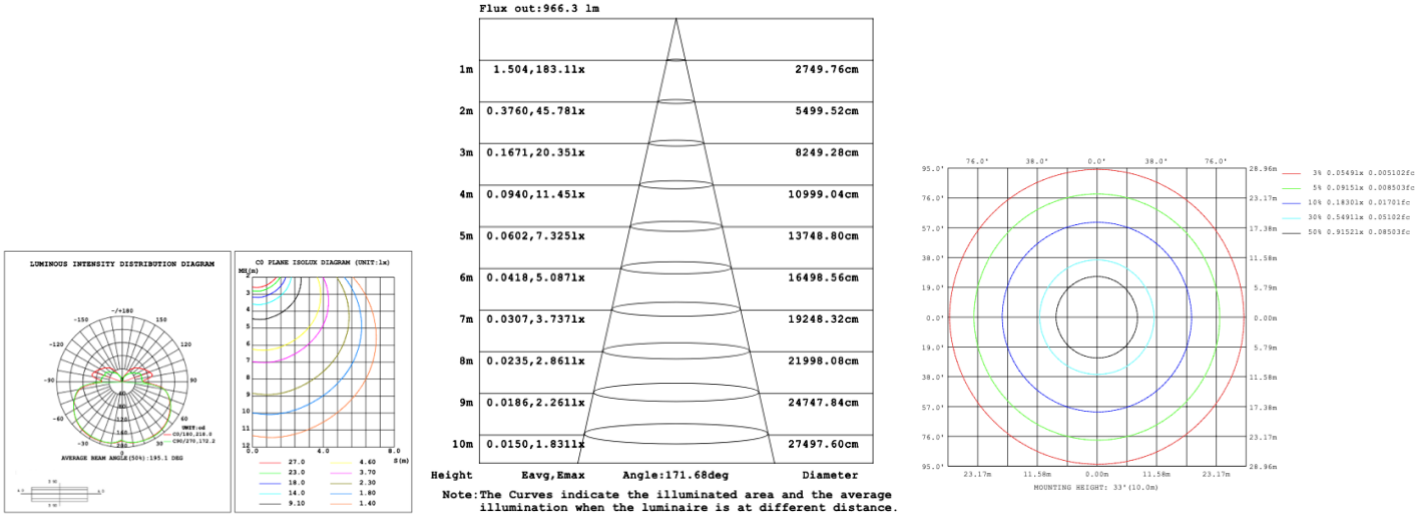

DIMENSIONS & WEIGHTS: Canopy Size for ZigBee & DMX: 15.75" x 2.76"

SB-U05A

SB-U05B

SB-U05C Remote driver: (Driver box size: L10.83" X W3.78" X H1.81")

28 lbs

34 lbs

43 lbs

54 lbs

SB-U05D

26 lbs

32 lbs

43 lbs

53 lbs

68 lbs

PHOTOMETRIC: Direct Illumination (Testing for single ring only)

15.75" 20W @ 4000K