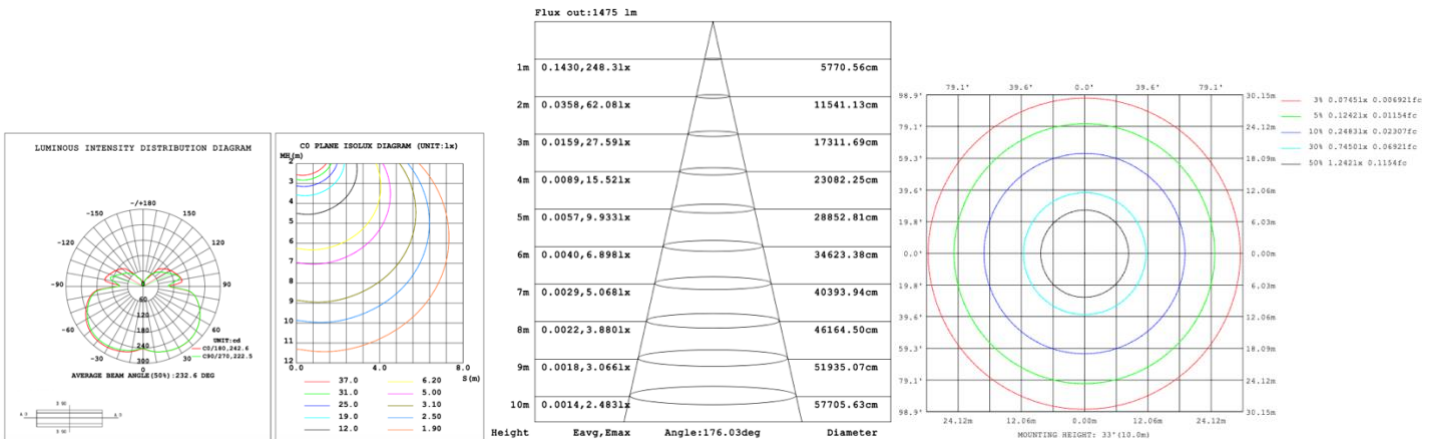

23.62" 30W @ 4000K