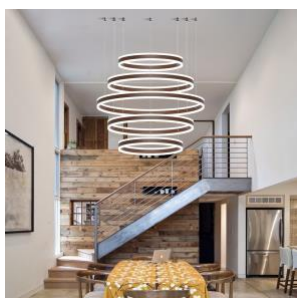

PARTS PACKED WITH STANDARD FIXTURE

- Plastic Anchors, Screws, Wire Connectors
- CCT Selector Switch