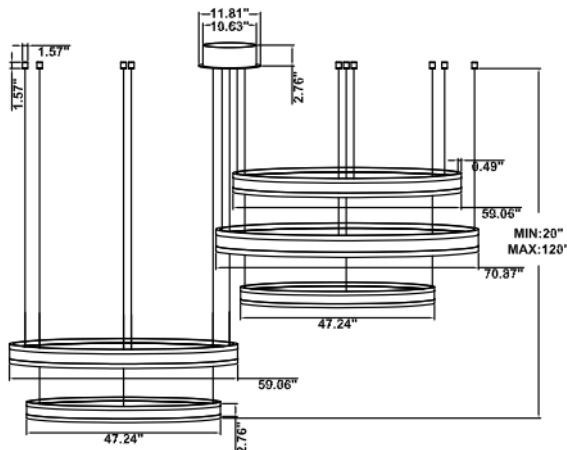

DIMENSIONS & WEIGHTS: Canopy Size for ZigBee & DMX: 15.75" x 2.76"

SB-U05A

SB-U05B

SB-U05C Remote driver: (Driver box size: L10.83" X W3.78" X H1.81")

28 lbs

34 lbs

43 lbs

54 lbs

SB-U05D

26 lbs

32 lbs

43 lbs

53 lbs

68 lbs

PHOTOMETRIC: Direct Illumination (Testing for single ring only)

15.75" 20W @ 4000K