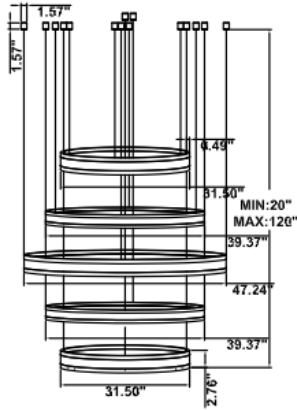

DIMENSIONS & WEIGHTS: Canopy Size for ZigBee & DMX: 15.75" x 2.76"

SB-U05A

SB-U05B

SB-U05C Remote driver: (Driver box size: L10.83" X W3.78" X H1.81")

28 lbs

34 lbs

43 lbs

54 lbs

SB-U05D

26 lbs

32 lbs

43 lbs

53 lbs

68 lbs

PHOTOMETRIC: Direct Illumination (Testing for single ring only)

15.75" 20W @ 4000K