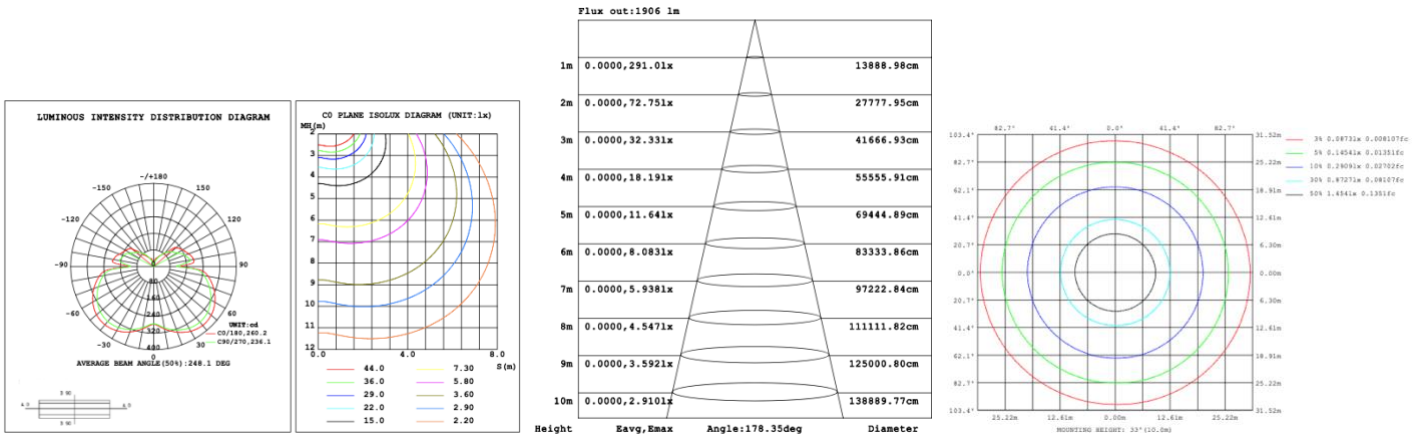

31.50" 40W @ 4000K