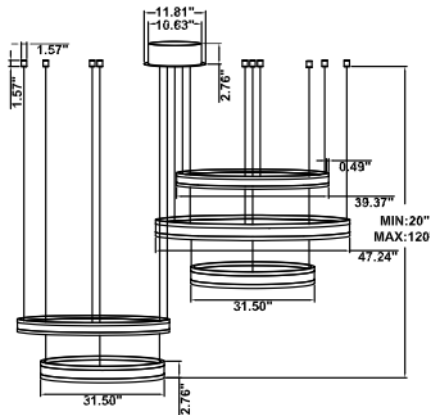

DIMENSIONS & WEIGHTS: Canopy Size for ZigBee & DMX: 15.75" x 2.76"

SB-U05A

SB-U05B

SB-U05C Remote driver: (Driver box size: L10.83" X W3.78" X H1.81")

28 lbs

34 lbs

43 lbs

54 lbs

SB-U05D

26 lbs

32 lbs

43 lbs

53 lbs

68 lbs

PHOTOMETRIC: Direct Illumination (Testing for single ring only)

15.75" 20W @ 4000K