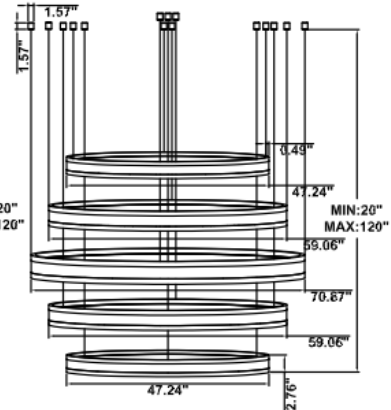

DIMENSIONS & WEIGHTS: Canopy Size for ZigBee & DMX: 15.75" x 2.76"

SB-U05A

SB-U05B

SB-U05C Remote driver: (Driver box size: L10.83" X W3.78" X H1.81")

28 lbs

34 lbs

43 lbs

54 lbs

SB-U05D

26 lbs

32 lbs

43 lbs

53 lbs

68 lbs

PHOTOMETRIC: Direct Illumination (Testing for single ring only)

15.75" 20W @ 4000K