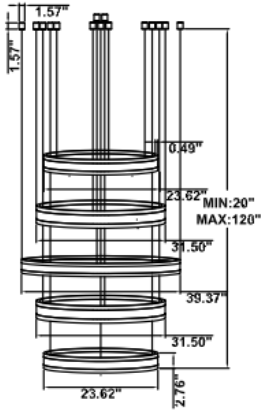

DIMENSIONS & WEIGHTS: Canopy Size for ZigBee & DMX: 15.75" x 2.76"

SB-U05A

SB-U05B

SB-U05C Remote driver: (Driver box size: L10.83" X W3.78" X H1.81")

28 lbs

34 lbs

43 lbs

54 lbs

SB-U05D

26 lbs

32 lbs

43 lbs

53 lbs

68 lbs

PHOTOMETRIC: Direct Illumination (Testing for single ring only)

15.75" 20W @ 4000K