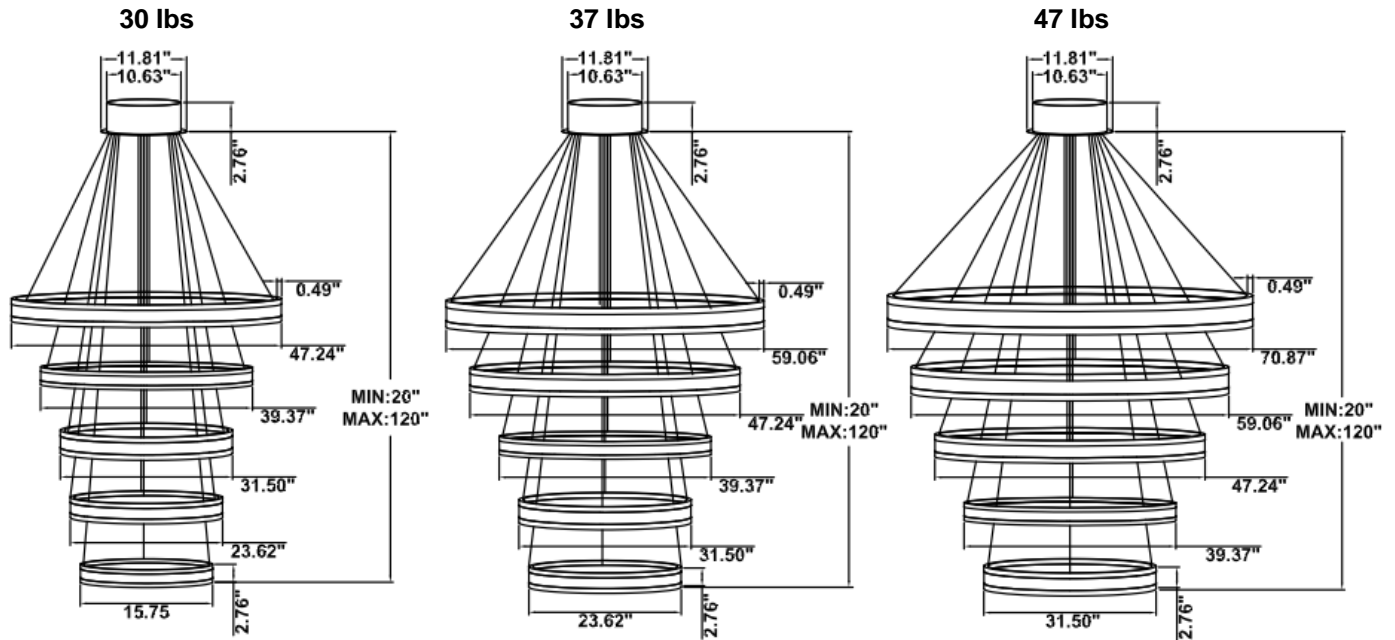

DIMENSIONS & WEIGHTS: Canopy Size for ZigBee & DMX: 15.75" x 2.76"

SB-U05A

SB-U05B

SB-U05C Remote driver: (Driver box size: L10.83" X W3.78" X H1.81")

28 lbs

34 lbs

43 lbs

54 lbs