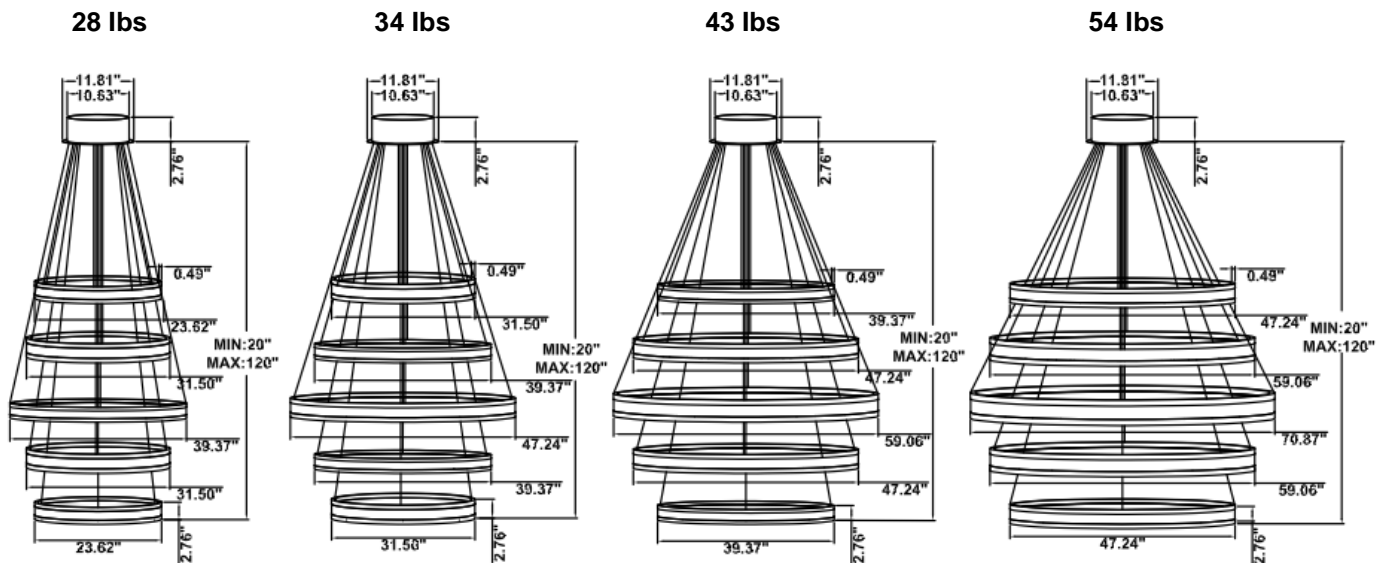

DIMENSIONS & WEIGHTS: Canopy Size for ZigBee & DMX: 15.75" x 2.76"

SB-U05A

SB-U05B

SB-U05C Remote driver: (Driver box size: L10.83" X W3.78" X H1.81")

28 lbs

34 lbs

43 lbs

54 lbs