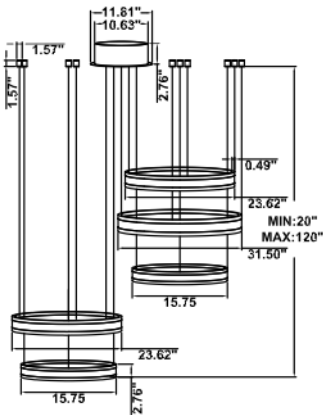

DIMENSIONS & WEIGHTS: Canopy Size for ZigBee & DMX: 15.75" x 2.76"

SB-U05A

SB-U05B

SB-U05C Remote driver: (Driver box size: L10.83" X W3.78" X H1.81")

28 lbs

34 lbs

43 lbs

54 lbs

SB-U05D

26 lbs

32 lbs

43 lbs

53 lbs

68 lbs

PHOTOMETRIC: Direct Illumination (Testing for single ring only)

15.75" 20W @ 4000K