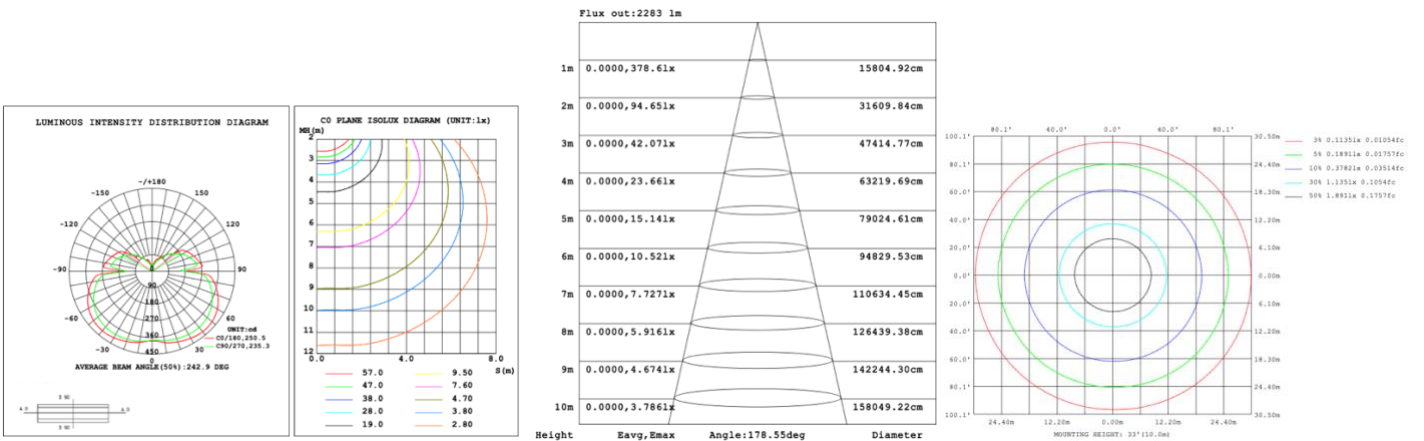

39.37" 50W @ 4000K