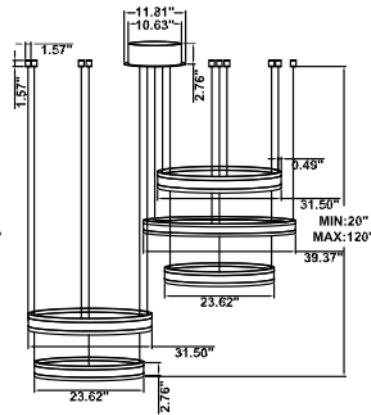

DIMENSIONS & WEIGHTS: Canopy Size for ZigBee & DMX: 15.75" x 2.76"

SB-U05A

SB-U05B

SB-U05C Remote driver: (Driver box size: L10.83" X W3.78" X H1.81")

28 lbs

34 lbs

43 lbs

54 lbs

SB-U05D

26 lbs

32 lbs

43 lbs

53 lbs

68 lbs

PHOTOMETRIC: Direct Illumination (Testing for single ring only)

15.75" 20W @ 4000K