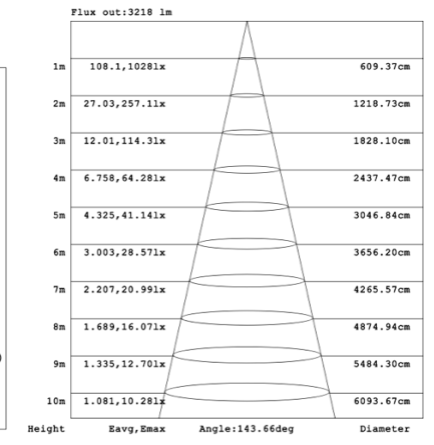

RGBW/TUNABLE WHITE SMART CONTROL

[SEE SPEC AND VIDEO](#)

DIMENSIONS & WEIGHTS: Canopy Size for ZigBee & DMX: 15.75" x 2.76"

SB-U06A

SB-U06B

SB-U06C

SB-U06D

SB-U06D

53 lbs

67 lbs

PHOTOMETRIC: Direct Illumination (Testing for single ring only)

15.75" 20W @ 4000K

23.62" 30W @ 4000K

31.50" 40W @ 4000K

39.37" 50W @ 4000K

47.24" 60W @ 4000K

59.06" 70W @ 4000K

70.87" 80W @ 4000K