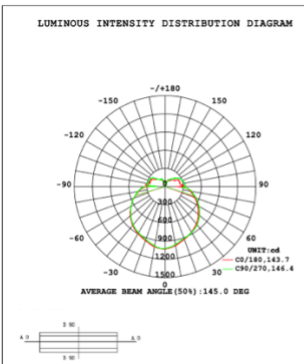

RGBW/TUNABLE WHITE SMART CONTROL

[SEE SPEC AND VIDEO](#)

DIMENSIONS & WEIGHTS: Canopy Size for ZigBee & DMX: 15.75" x 2.76"

SB-U06A

SB-U06B

SB-U06C

SB-U06D

SB-U06D

53 lbs

67 lbs

PHOTOMETRIC: Direct Illumination (Testing for single ring only)

15.75" 20W @ 4000K

23.62" 30W @ 4000K

31.50" 40W @ 4000K

39.37" 50W @ 4000K

47.24" 60W @ 4000K

59.06" 70W @ 4000K

70.87" 80W @ 4000K