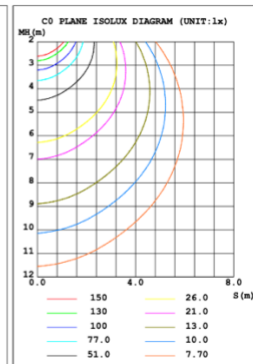

RGBW/TUNABLE WHITE SMART CONTROL

[SEE SPEC AND VIDEO](#)

DIMENSIONS & WEIGHTS: Canopy Size for ZigBee & DMX: 15.75" x 2.76"

SB-U06A

SB-U06B

SB-U06C

SB-U06D

SB-U06D

53 lbs

67 lbs

PHOTOMETRIC: Direct Illumination (Testing for single ring only)

15.75" 20W @ 4000K

23.62" 30W @ 4000K

31.50" 40W @ 4000K

39.37" 50W @ 4000K

47.24" 60W @ 4000K

59.06" 70W @ 4000K

70.87" 80W @ 4000K