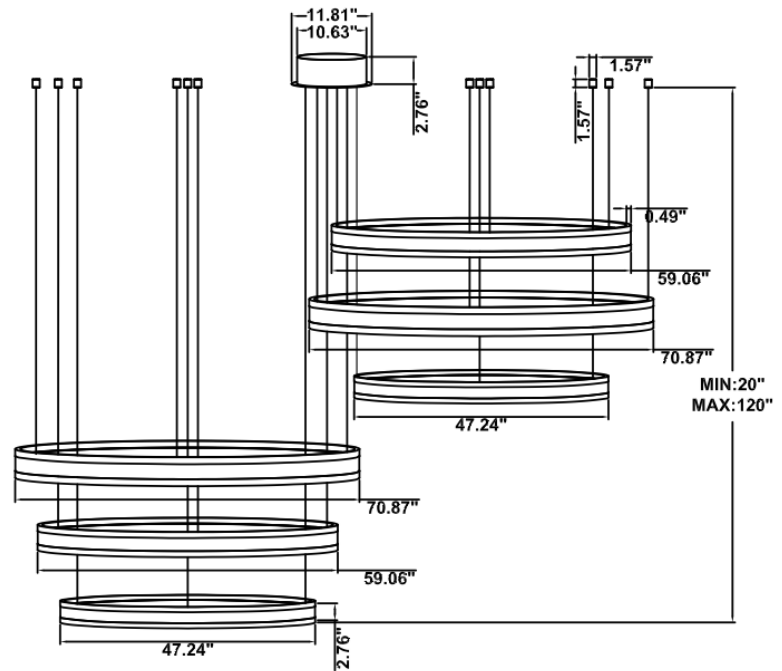

RGBW/TUNABLE WHITE SMART CONTROL

[SEE SPEC AND VIDEO](#)

DIMENSIONS & WEIGHTS: Canopy Size for ZigBee & DMX: 15.75" x 2.76"

SB-U06A

SB-U06B

SB-U06C

SB-U06D

SB-U06D

53 lbs

67 lbs

PHOTOMETRIC: Direct Illumination (Testing for single ring only)

15.75" 20W @ 4000K

23.62" 30W @ 4000K

31.50" 40W @ 4000K

39.37" 50W @ 4000K

47.24" 60W @ 4000K