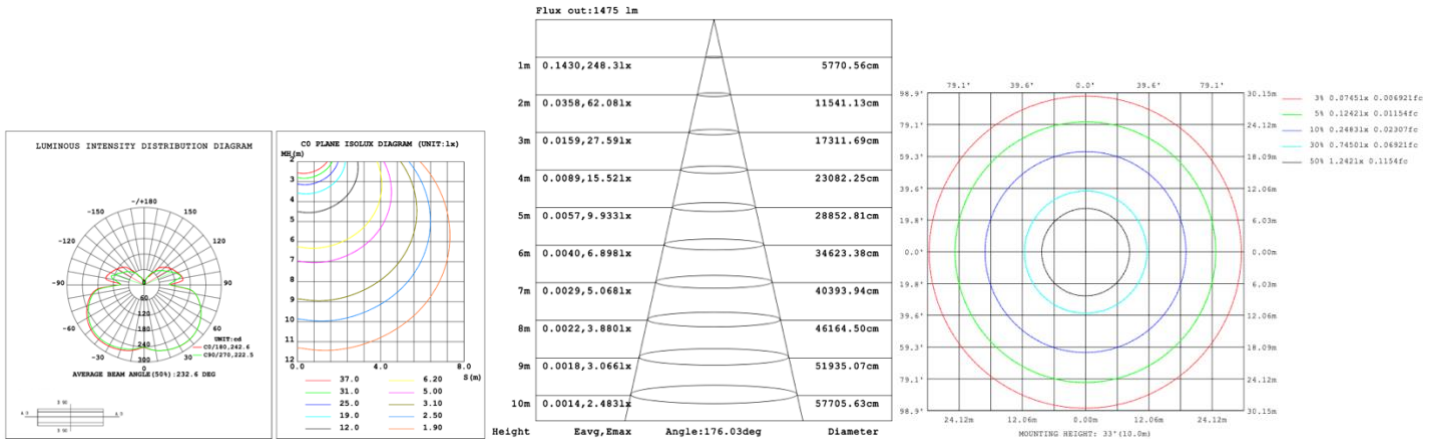

RGBW/TUNABLE WHITE SMART CONTROL

[SEE SPEC AND VIDEO](#)

DIMENSIONS & WEIGHTS: Canopy Size for ZigBee & DMX: 15.75" x 2.76"

SB-U06A

SB-U06B

SB-U06C

SB-U06D

SB-U06D

53 lbs

67 lbs

PHOTOMETRIC: Direct Illumination (Testing for single ring only)

15.75" 20W @ 4000K

23.62" 30W @ 4000K

31.50" 40W @ 4000K

39.37" 50W @ 4000K

47.24" 60W @ 4000K