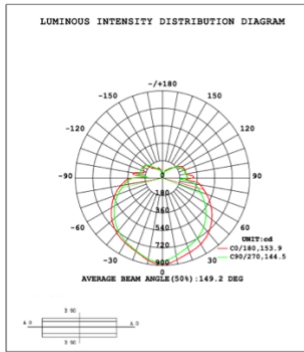

RGBW/TUNABLE WHITE SMART CONTROL

[SEE SPEC AND VIDEO](#)

DIMENSIONS & WEIGHTS: Canopy Size for ZigBee & DMX: 15.75" x 2.76"

SB-U06A

SB-U06B

SB-U06C

SB-U06D

SB-U06D

53 lbs

67 lbs

PHOTOMETRIC: Direct Illumination (Testing for single ring only)

15.75" 20W @ 4000K

23.62" 30W @ 4000K

31.50" 40W @ 4000K

39.37" 50W @ 4000K

47.24" 60W @ 4000K

59.06" 70W @ 4000K

70.87" 80W @ 4000K