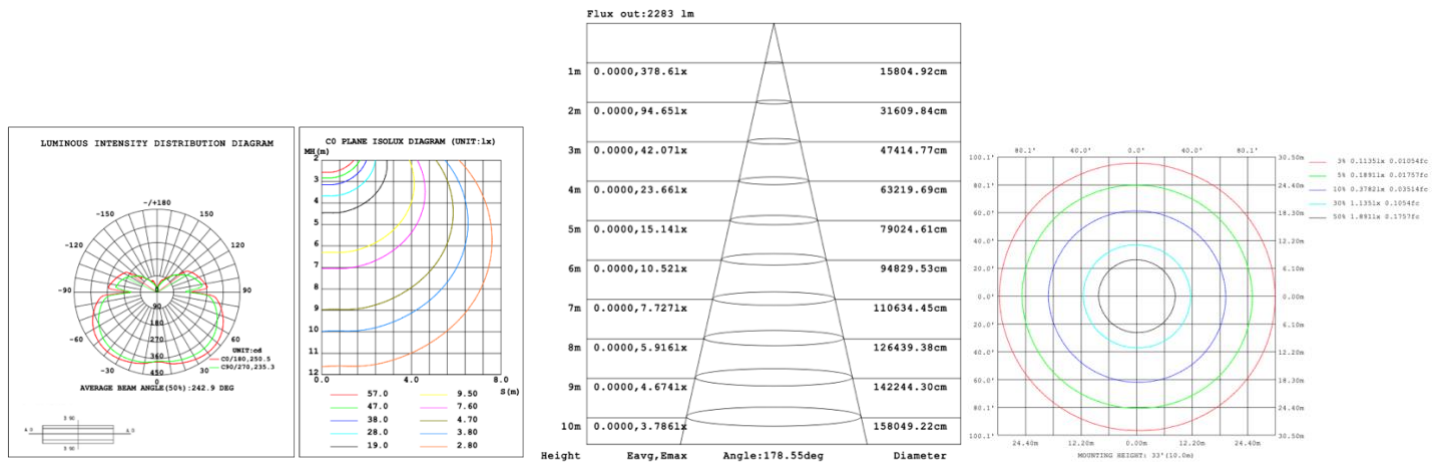

RGBW/TUNABLE WHITE SMART CONTROL

[SEE SPEC AND VIDEO](#)

DIMENSIONS & WEIGHTS: Canopy Size for ZigBee & DMX: 15.75" x 2.76"

SB-U06A

SB-U06B

SB-U06C

SB-U06D

SB-U06D

53 lbs

67 lbs

PHOTOMETRIC: Direct Illumination (Testing for single ring only)

15.75" 20W @ 4000K

23.62" 30W @ 4000K

31.50" 40W @ 4000K

39.37" 50W @ 4000K

47.24" 60W @ 4000K