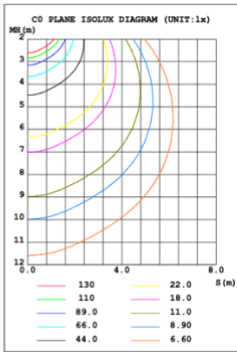

RGBW/TUNABLE WHITE SMART CONTROL

[SEE SPEC AND VIDEO](#)

DIMENSIONS & WEIGHTS: Canopy Size for ZigBee & DMX: 15.75" x 2.76"

SB-U06A

SB-U06B

SB-U06C

SB-U06D

SB-U06D

53 lbs

67 lbs

PHOTOMETRIC: Direct Illumination (Testing for single ring only)

15.75" 20W @ 4000K

23.62" 30W @ 4000K

31.50" 40W @ 4000K

39.37" 50W @ 4000K

47.24" 60W @ 4000K

59.06" 70W @ 4000K

70.87" 80W @ 4000K