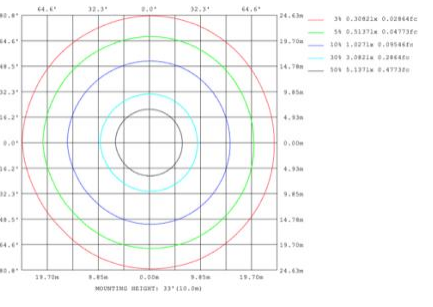

59.06" 70W @ 4000K