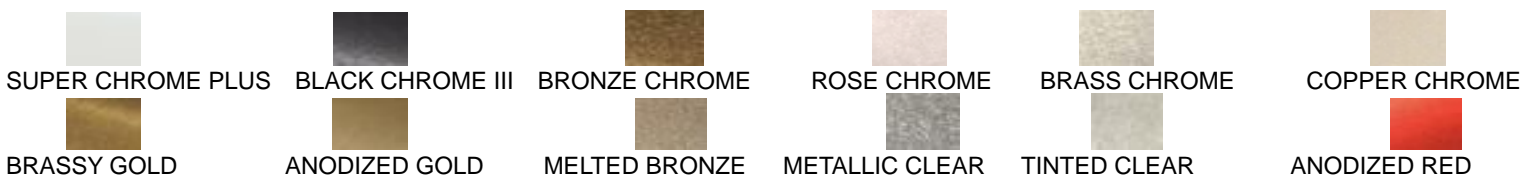

STANDARD COLOR FINISHES

In addition to our standard colors, we offer more than 6,500 [finishes and colors](#) for your luminaire. We can match your paint sample, NFL football teams color or any RAL finish. Add Metallic, Sparkle, Transparent texture and originality to create a perfect custom products. Contact factory for quote.

SOLID TONE FINISH

SHIMMER / GLITTER FINISH

PALLEON METALLIC TEXTURE FINISH

CHROME / SPECIALTY FINISH

SPARKLE FINISH

WETSTON WRINKLED TEXTURE FINISH

LUMEN OUTPUT (for color selectable not RGBW)

Model Number	Size	Wattage	Kelvin Temp field Selectable ±500K	Delivered Lumen ±10%
SB-U06A	59.06"+47.24"+39.37"+31.50"+23.62"+15.57"	270W	2700K/3500K/4000K or 3000K/3500K/4000K	32400 lm
	70.87"+59.06"+47.24"+39.37"+31.50"+23.62"	280W	2700K/3500K/4000K or 3000K/3500K/4000K	33600 lm
SB-U06B/C	39.37"+47.24"+59.06"+47.24"+39.37"+23.62"	320W	2700K/3500K/4000K or 3000K/3500K/4000K	38400 lm
	39.37"+47.24"+59.06"+47.24"+39.37"+31.50"	330W	2700K/3500K/4000K or 3000K/3500K/4000K	39600 lm
	47.24"+59.06"+70.87"+59.06"+47.24"+39.37"	390W	2700K/3500K/4000K or 3000K/3500K/4000K	46800 lm
SB-U06D	23.62"+31.5"+15.75"+ 31.5"+23.62"+15.75"	180W	2700K/3500K/4000K or 3000K/3500K/4000K	21600 lm
	31.50"+47.24"+15.75"+23.62"+15.75"+39.37"	210W	2700K/3500K/4000K or 3000K/3500K/4000K	25200 lm
	47.24"+59.06"+39.37"+ 47.24"+39.37"+31.50"	330W	2700K/3500K/4000K or 3000K/3500K/4000K	39600 lm
	59.06"+70.87"+47.24"+59.06"+47.24"+31.50"	380W	2700K/3500K/4000K or 3000K/3500K/4000K	45600 lm
	59.06"+70.87"+47.24"+59.06"+47.24"+39.37"	390W	2700K/3500K/4000K or 3000K/3500K/4000K	46800 lm