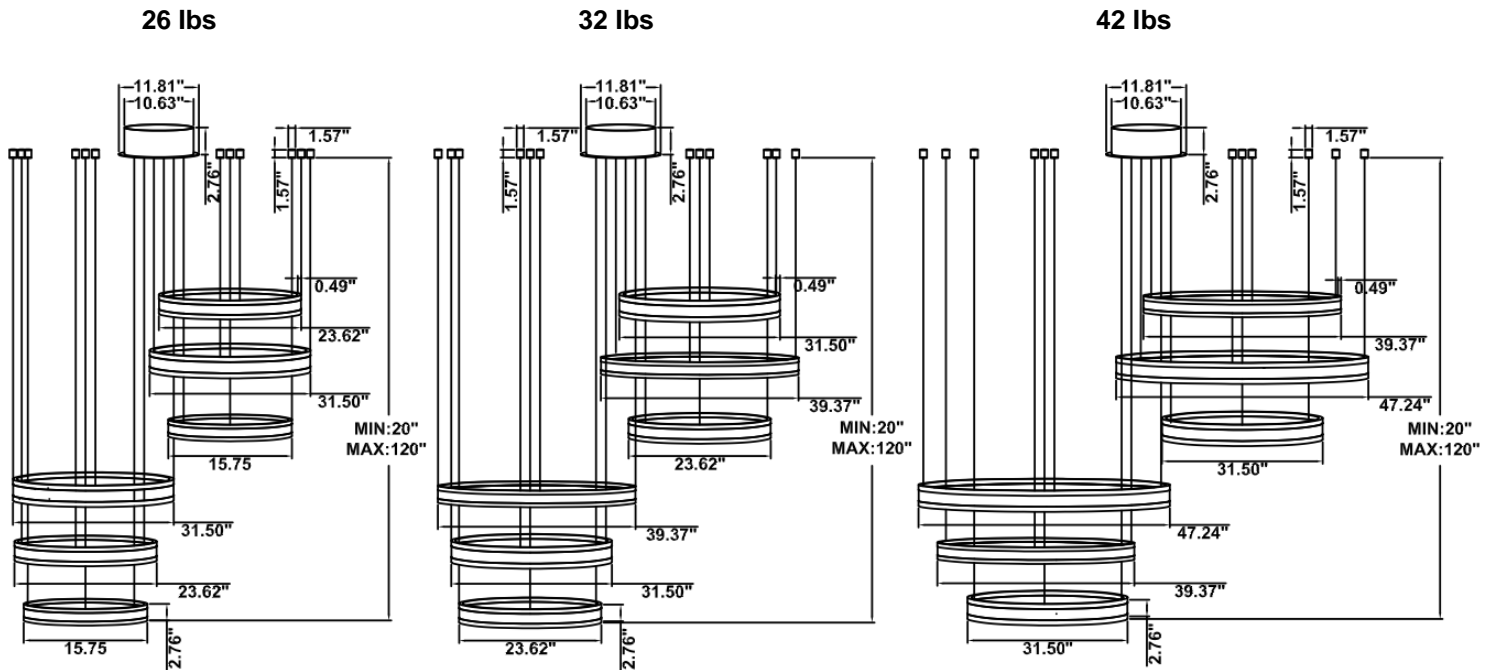

RGBW/TUNABLE WHITE SMART CONTROL

[SEE SPEC AND VIDEO](#)

DIMENSIONS & WEIGHTS: Canopy Size for ZigBee & DMX: 15.75" x 2.76"

SB-U06A

SB-U06B

SB-U06C

SB-U06D

SB-U06D

53 lbs

67 lbs

PHOTOMETRIC: Direct Illumination (Testing for single ring only)

15.75" 20W @ 4000K

23.62" 30W @ 4000K

31.50" 40W @ 4000K

39.37" 50W @ 4000K

47.24" 60W @ 4000K