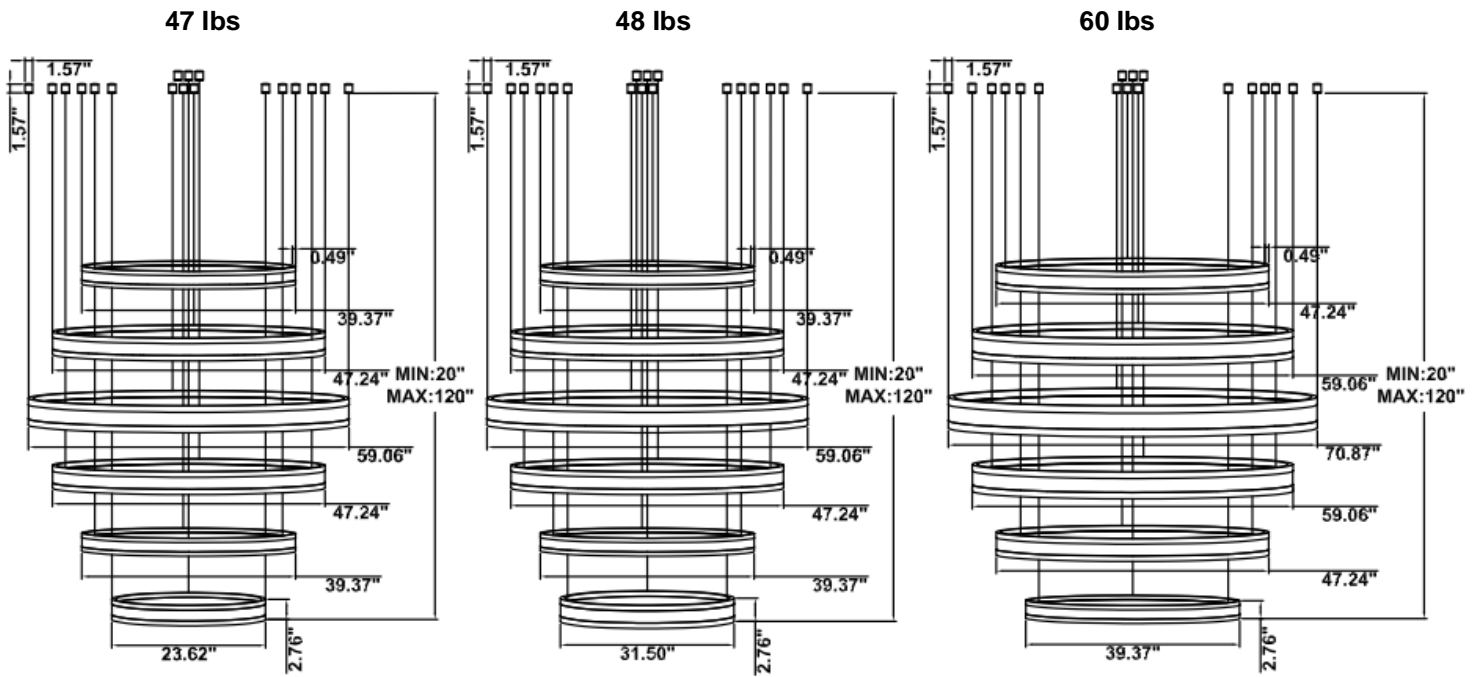

RGBW/TUNABLE WHITE SMART CONTROL

[SEE SPEC AND VIDEO](#)

DIMENSIONS & WEIGHTS: Canopy Size for ZigBee & DMX: 15.75" x 2.76"

SB-U06A

SB-U06B

SB-U06C

SB-U06D

SB-U06D

53 lbs

67 lbs

PHOTOMETRIC: Direct Illumination (Testing for single ring only)

15.75" 20W @ 4000K

23.62" 30W @ 4000K

31.50" 40W @ 4000K

39.37" 50W @ 4000K

47.24" 60W @ 4000K