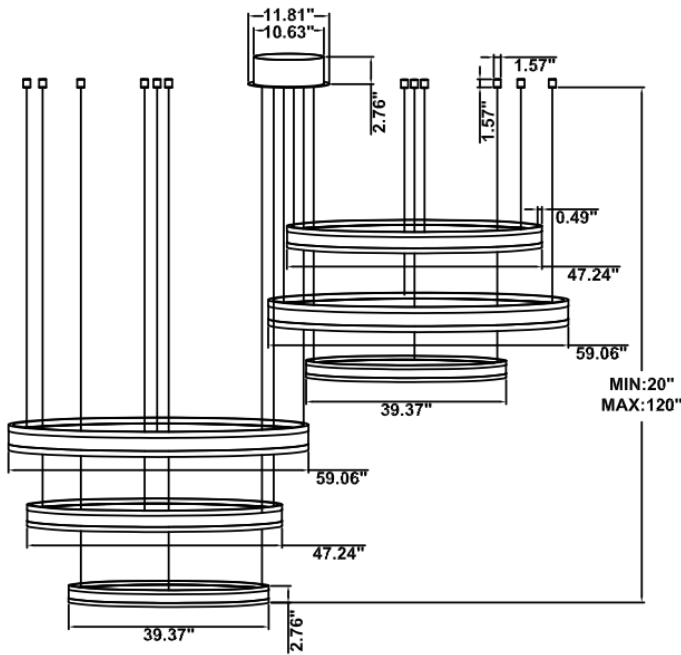

RGBW/TUNABLE WHITE SMART CONTROL

[SEE SPEC AND VIDEO](#)

DIMENSIONS & WEIGHTS: Canopy Size for ZigBee & DMX: 15.75" x 2.76"

SB-U06A

SB-U06B

SB-U06C

SB-U06D

SB-U06D

53 lbs

67 lbs

PHOTOMETRIC: Direct Illumination (Testing for single ring only)

15.75" 20W @ 4000K

23.62" 30W @ 4000K

31.50" 40W @ 4000K

39.37" 50W @ 4000K

47.24" 60W @ 4000K