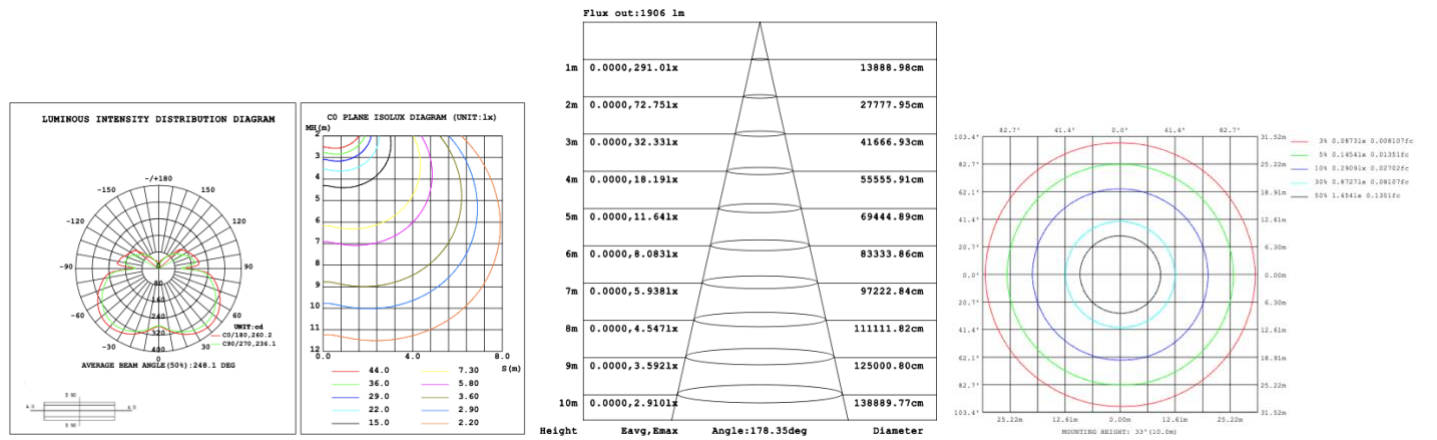

RGBW/TUNABLE WHITE SMART CONTROL

[SEE SPEC AND VIDEO](#)

DIMENSIONS & WEIGHTS: Canopy Size for ZigBee & DMX: 15.75" x 2.76"

SB-U06A

SB-U06B

SB-U06C

SB-U06D

SB-U06D

53 lbs

67 lbs

PHOTOMETRIC: Direct Illumination (Testing for single ring only)

15.75" 20W @ 4000K

23.62" 30W @ 4000K

31.50" 40W @ 4000K

39.37" 50W @ 4000K

47.24" 60W @ 4000K