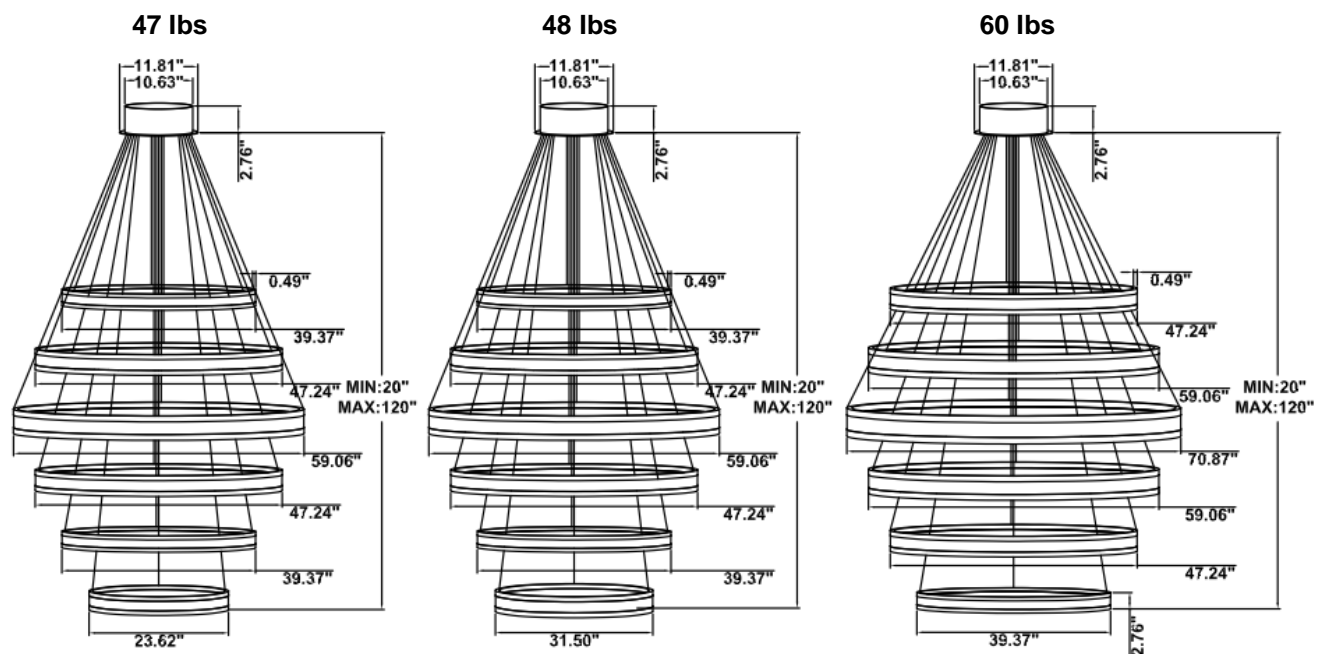

RGBW/TUNABLE WHITE SMART CONTROL

[SEE SPEC AND VIDEO](#)

DIMENSIONS & WEIGHTS: Canopy Size for ZigBee & DMX: 15.75" x 2.76"

SB-U06A

SB-U06B

SB-U06C

SB-U06D

SB-U06D

53 lbs

67 lbs

PHOTOMETRIC: Direct Illumination (Testing for single ring only)

15.75" 20W @ 4000K

23.62" 30W @ 4000K

31.50" 40W @ 4000K

39.37" 50W @ 4000K

47.24" 60W @ 4000K