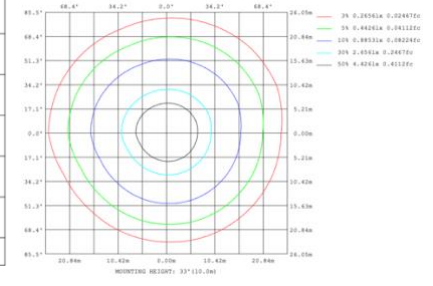

RGBW/TUNABLE WHITE SMART CONTROL

[SEE SPEC AND VIDEO](#)

DIMENSIONS & WEIGHTS: Canopy Size for ZigBee & DMX: 15.75" x 2.76"

SB-U06A

SB-U06B

SB-U06C

SB-U06D

SB-U06D

53 lbs

67 lbs

PHOTOMETRIC: Direct Illumination (Testing for single ring only)

15.75" 20W @ 4000K

23.62" 30W @ 4000K

31.50" 40W @ 4000K

39.37" 50W @ 4000K

47.24" 60W @ 4000K