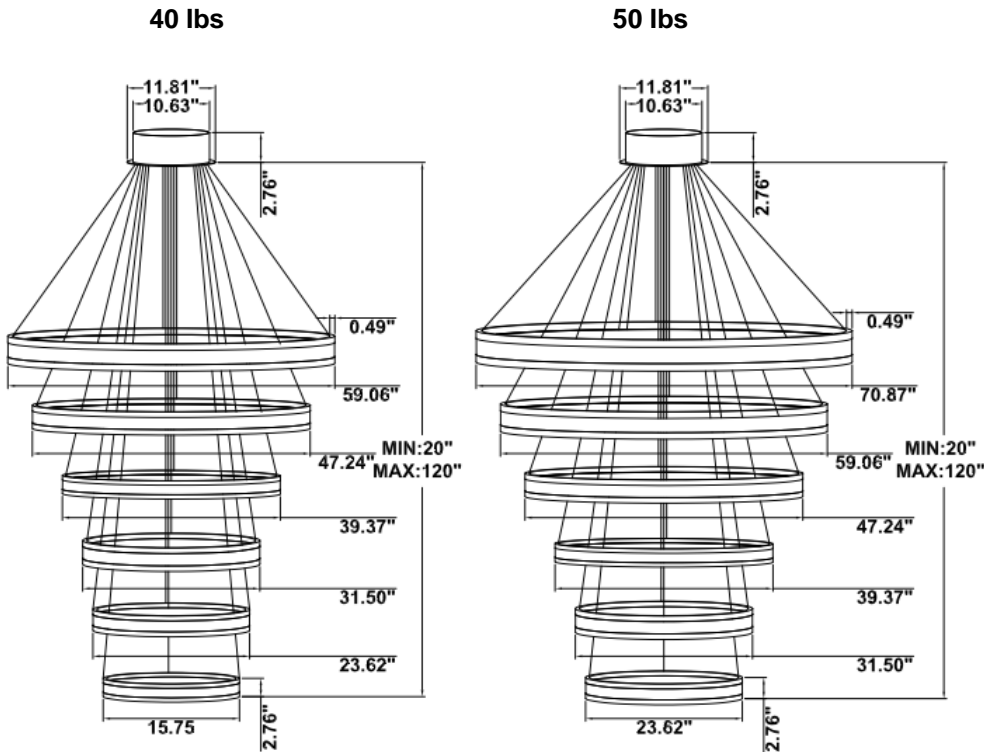

PARTS PACKED WITH STANDARD FIXTURE

- Plastic Anchors, Screws, Wire Connectors
- CCT Selector Switch

MODEL INFORMATION:

Example: SB-U06A270WSB

Products Series	Wattage/Size	"E" Kelvin temp options	"W" Controls (don't select this column if selected S or A)	"Z" Profile Finishes	"X" Aircraft Cable
*SB-U06A	*270W=59.06"+47.24"+39.37"+31.50"+23.62"+15.57"	*S=3000K/3500K/4000K Color Select by internal CCT Color Selector, 4000K factory color default set, CRI 90	*Blank=1-10V dimming	*B=Black Jack	*Blank=10' foot 120" (Standard)
	280W=70.87"+59.06"+47.24"+39.37"+31.50"+23.62"		L=ELV / Triac dimming	S=Platinum Silver	5'=5 foot 60"
SB-U06B SB-U06C	320W=39.37"+47.24"+59.06"+47.24"+39.37"+23.62"	A=2700K/3500K/4000K Color Select by internal CCT color Selector, 4000K factory color default set. CRI 90	D=DMX (for RGBW and Tunable White, control by Wall Switch or DMX control system)	W=Gloss White	15'=15 foot 180"
	330W=39.37"+47.24"+59.06"+47.24"+39.37"+31.50"			O=Oil Rubbed Bronze	20'=20 foot 240"
	390W=47.24"+59.06"+70.87"+59.06"+47.24"+39.37"				25'=25 foot 300"
SB-U06D	180W=23.62"+31.5"+15.75"+31.5"+23.62"+15.75"	T=3K-4K Tunable White control by remote/wall control	Z=ZigBee (for RGBW and CCT tunable / dimmable using remote, App and Google Alexa voice.		30'=30 foot 360"
	210W=31.50"+47.24"+15.75"+23.62"+15.75"+39.37"				
	330W=47.24"+59.06"+39.37"+47.24"+39.37"+31.50"	R3= RGB+3000K	C=Dali		
	380W=59.06"+70.87"+47.24"+59.06"+47.24"+31.50"	R4=RGB+4000K			
	390W=59.06"+70.87"+47.24"+59.06"+47.24"+39.37"				
Request price for other Kelvin temp and configurations			<p>.</p> <p>See control options</p>	<p>Find page 3 and 4 for color options or select from website</p> <p>Color Collections</p>	

RGBW/TUNABLE WHITE SMART CONTROL

[SEE SPEC AND VIDEO](#)

DIMENSIONS & WEIGHTS: Canopy Size for ZigBee & DMX: 15.75" x 2.76"

SB-U06A

SB-U06B

SB-U06C

SB-U06D

SB-U06D