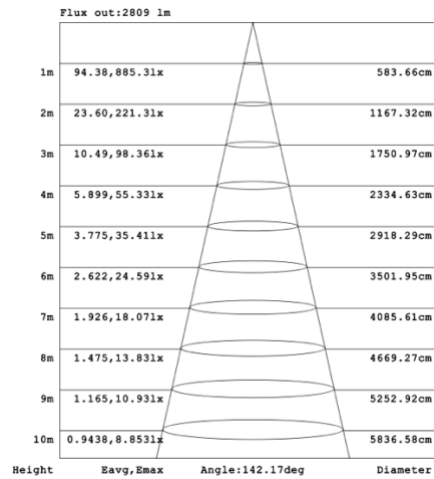

RGBW/TUNABLE WHITE SMART CONTROL

[SEE SPEC AND VIDEO](#)

DIMENSIONS & WEIGHTS: Canopy Size for ZigBee & DMX: 15.75" x 2.76"

SB-U06A

SB-U06B

SB-U06C

SB-U06D

SB-U06D

53 lbs

67 lbs

PHOTOMETRIC: Direct Illumination (Testing for single ring only)

15.75" 20W @ 4000K

23.62" 30W @ 4000K

31.50" 40W @ 4000K

39.37" 50W @ 4000K

47.24" 60W @ 4000K

59.06" 70W @ 4000K

70.87" 80W @ 4000K