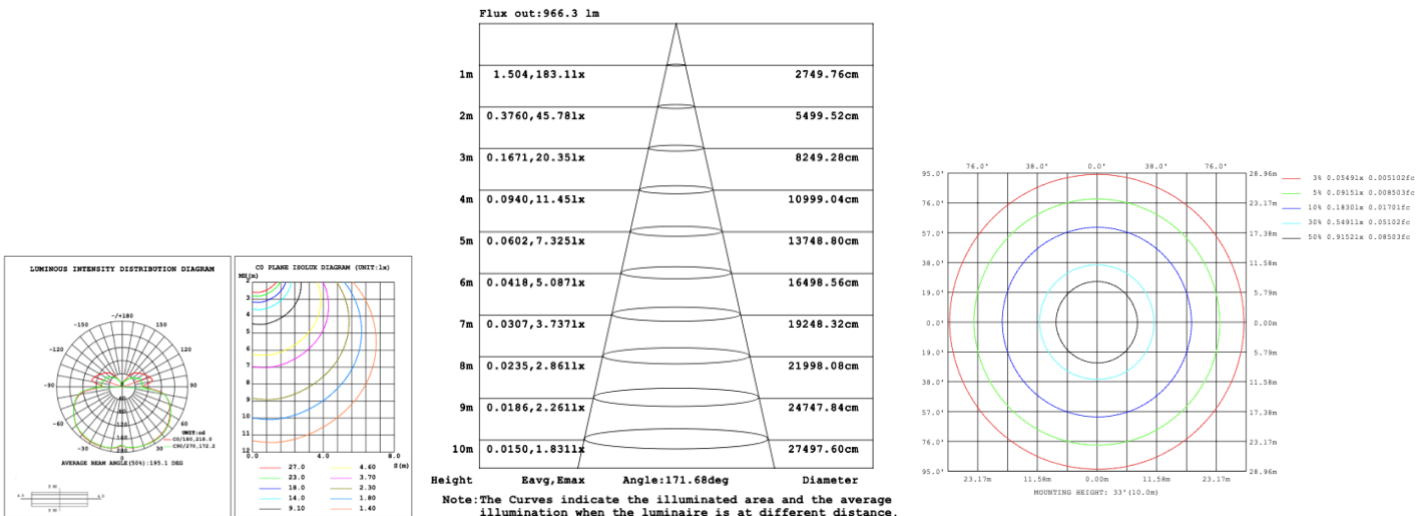

RGBW/TUNABLE WHITE SMART CONTROL

[SEE SPEC AND VIDEO](#)

DIMENSIONS & WEIGHTS: Canopy Size for ZigBee & DMX: 15.75" x 2.76"

SB-U06A

SB-U06B

SB-U06C

SB-U06D

SB-U06D

53 lbs

67 lbs

PHOTOMETRIC: Direct Illumination (Testing for single ring only)

15.75" 20W @ 4000K

23.62" 30W @ 4000K

31.50" 40W @ 4000K

39.37" 50W @ 4000K

47.24" 60W @ 4000K