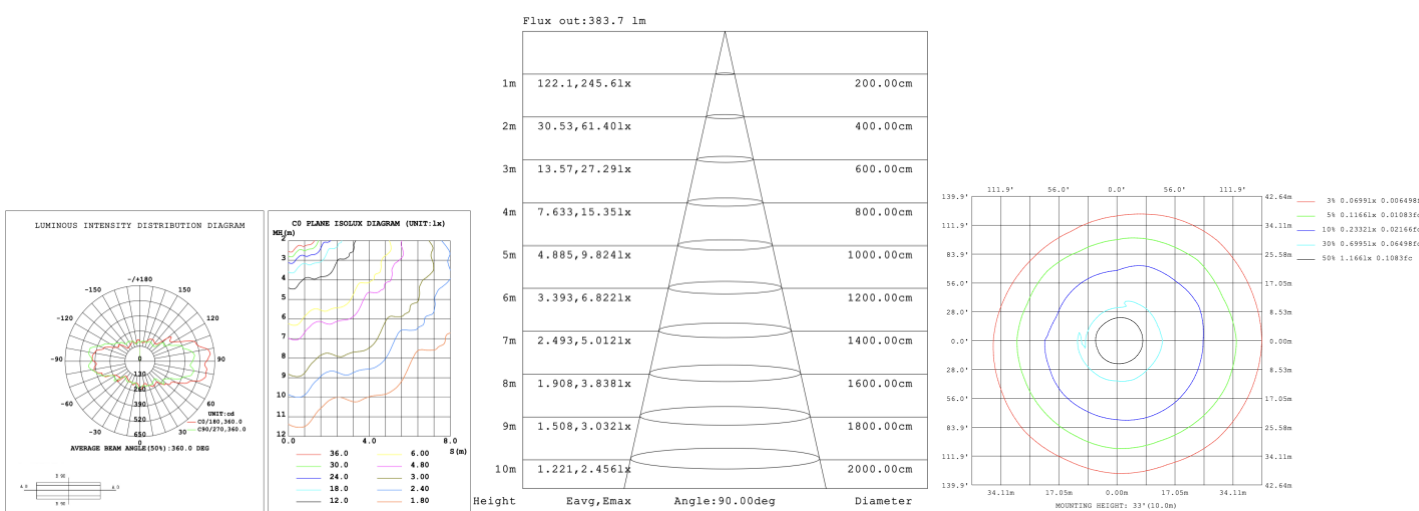

PHOTOMETRIC: Test report for 1 ring only

Illumination outside the profile

SB-A01A40WZ 31.50" 40W @ 4000K

SB-A01A50WZ 39.37" 50W @ 4000K

SB-A01A60WZ 47.24" 60W @ 4000K

SB-A01A70WZ 59.06" 70W @ 4000K

SB-A01A80WZ 70.87" 80W @ 4000K

Illumination inside the profile

SB-A01B40WZ 31.50" 40W @ 4000K

SB-A01B50WZ 39.37" 50W @ 4000K

SB-A01B60WZ 47.24" 60W @ 4000K

SB-A01B70WZ 59.06" 70W @ 4000K

SB-A01B80WZ 70.87" 80W @ 4000K