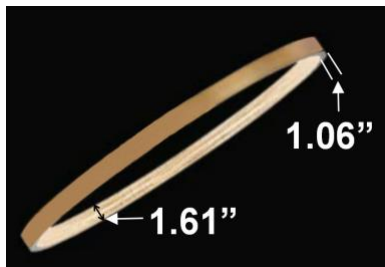

[View Black Diamond 2 tier on website](#) [View Video](#) [View application photos](#)

Light outside

Light inside

Black Diamond 2 Tier

PRODUCT DESCRIPTION

The **Black Diamond** Circular pendant is made of extruded aluminum with backlit individual acrylic crystals mounted to the outside or inside of the rings. Sizes range from 31.50" to 70.87" and can be combined as desired to create multiple ring masterpieces. Tunable white and RGBW. Over 6500 powder coated colors, ships assembled.

FEATURES

- 5-year limited warranty.
- Ships assembled.
- Illumination inside or outside the profile.
- Extruded aluminum housing up to 70.87", 1 continuous ring without joints.
- Fixture lumens per watt ratio up to 75 LPW for illumination outside, 71 LPW for illumination inside. not including RGBW.
- 10' standard adjustable aircraft cables/power cord adjust by push button grippers, custom length available.