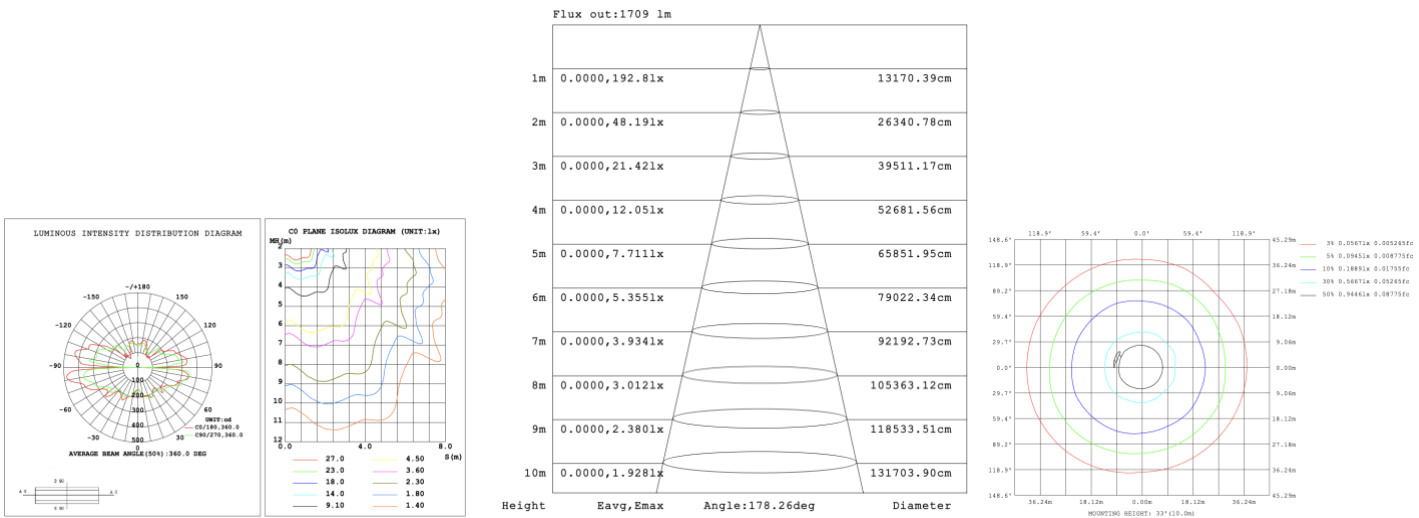

DIMENSIONS & WEIGHTS: Canopy Size for ZigBee & DMX: 15.75" x 2.76"

SB-A02A Light outside

SB-A02B Big ring light outside, small ring light inside

SB-A02C Big ring light inside, small ring light outside

SB-A02D Light inside

PHOTOMETRIC: Test report for 1 ring only

Illumination outside the profile

SB-A01A40WZ 31.50" 40W @ 4000K

SB-A01A50WZ 39.37" 50W @ 4000K

SB-A01A60WZ 47.24" 60W @ 4000K

SB-A01A70WZ 59.06" 70W @ 4000K

SB-A01A80WZ 70.87" 80W @ 4000K

Illumination inside the profile

SB-A01B40WZ 31.50" 40W @ 4000K

SB-A01B50WZ 39.37" 50W @ 4000K

SB-A01B60WZ 47.24" 60W @ 4000K

SB-A01B70WZ 59.06" 70W @ 4000K

SB-A01B80WZ 70.87" 80W @ 4000K