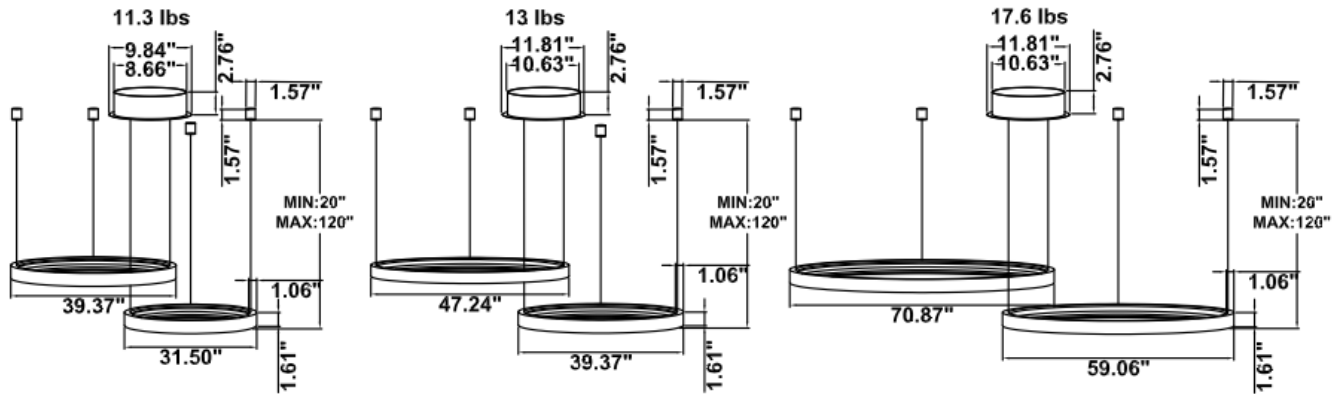

DIMENSIONS & WEIGHTS: Canopy Size for ZigBee & DMX: 15.75" x 2.76"

SB-A02A Light outside

SB-A02B Big ring light outside, small ring light inside

SB-A02C Big ring light inside, small ring light outside

SB-A02D Light inside