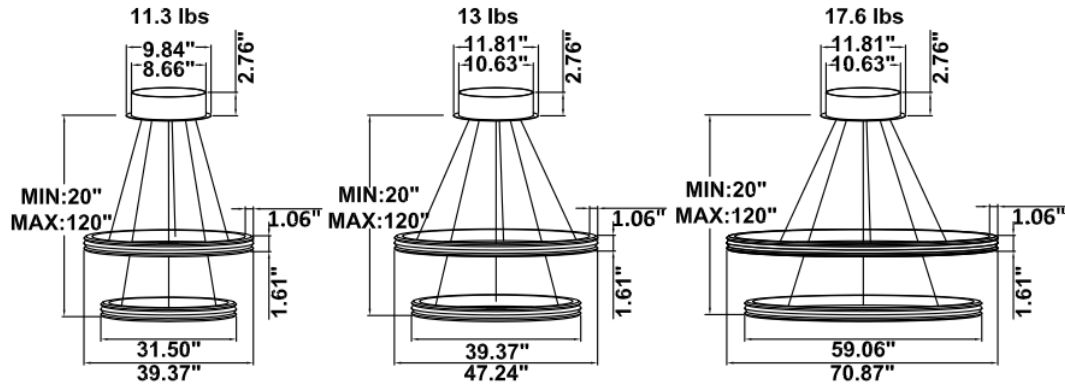

FEATURES

- 5-year limited warranty.
- Ships assembled.
- Illumination inside or outside the profile.
- Extruded aluminum housing up to 70.87", 1 continuous ring without joints.
- Fixture lumens per watt ratio up to 75 LPW for illumination outside, 71 LPW for illumination inside. not including RGBW.
- 10' standard adjustable aircraft cables/power cord adjust by push button grippers, custom length available.

DIMENSIONS & WEIGHTS: Canopy Size for ZigBee & DMX: 15.75" x 2.76"

SB-A02A Light outside

SB-A02B Big ring light outside, small ring light inside

SB-A02C Big ring light inside, small ring light outside

SB-A02D Light inside