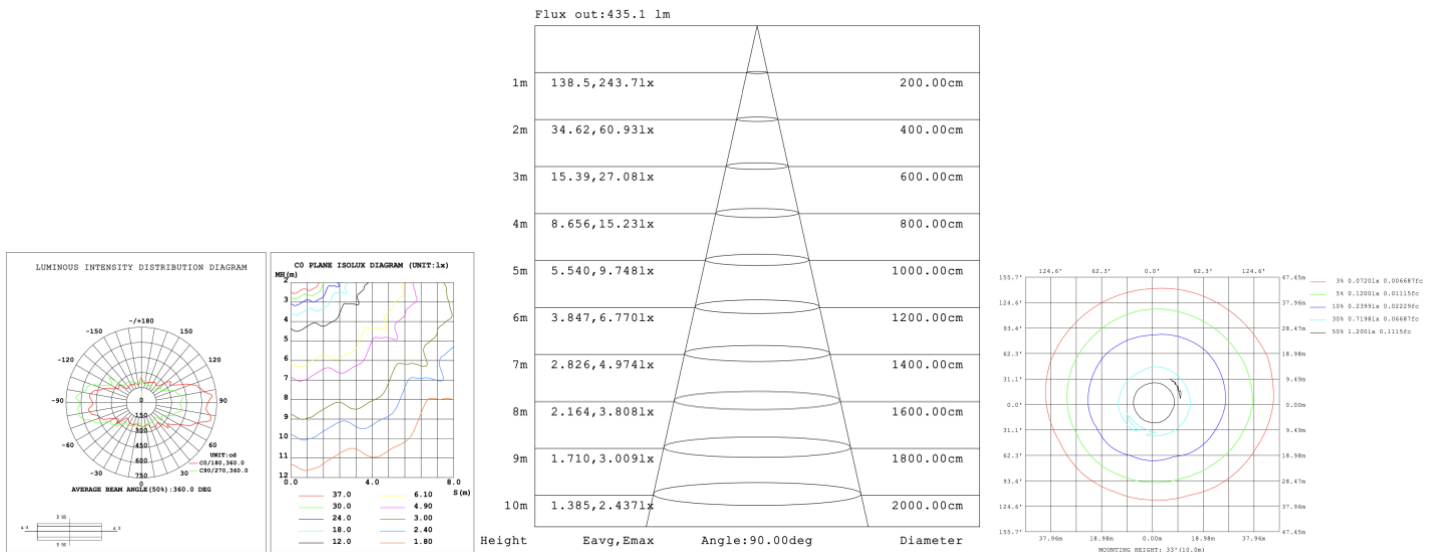

DIMENSIONS & WEIGHTS: Canopy Size for ZigBee & DMX: 15.75" x 2.76"

SB-A02A Light outside

SB-A02B Big ring light outside, small ring light inside

SB-A02C Big ring light inside, small ring light outside

SB-A02D Light inside

PHOTOMETRIC: Test report for 1 ring only

Illumination outside the profile

SB-A01A40WZ 31.50" 40W @ 4000K

SB-A01A50WZ 39.37" 50W @ 4000K

SB-A01A60WZ 47.24" 60W @ 4000K

SB-A01A70WZ 59.06" 70W @ 4000K

SB-A01A80WZ 70.87" 80W @ 4000K

Illumination inside the profile

SB-A01B40WZ 31.50" 40W @ 4000K

SB-A01B50WZ 39.37" 50W @ 4000K

SB-A01B60WZ 47.24" 60W @ 4000K

SB-A01B70WZ 59.06" 70W @ 4000K

SB-A01B80WZ 70.87" 80W @ 4000K