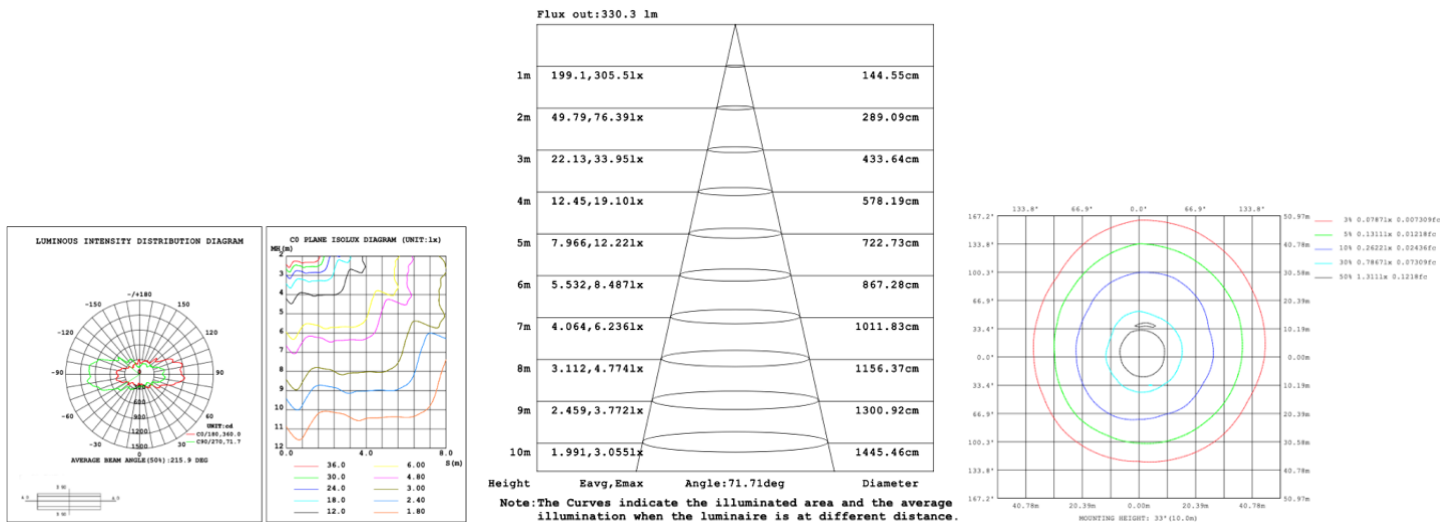

DIMENSIONS & WEIGHTS: Canopy Size for ZigBee & DMX: 15.75" x 2.76"

SB-A02A Light outside

SB-A02B Big ring light outside, small ring light inside

SB-A02C Big ring light inside, small ring light outside

SB-A02D Light inside

PHOTOMETRIC: Test report for 1 ring only

Illumination outside the profile

SB-A01A40WZ 31.50" 40W @ 4000K

SB-A01A50WZ 39.37" 50W @ 4000K

SB-A01A60WZ 47.24" 60W @ 4000K

SB-A01A70WZ 59.06" 70W @ 4000K

SB-A01A80WZ 70.87" 80W @ 4000K