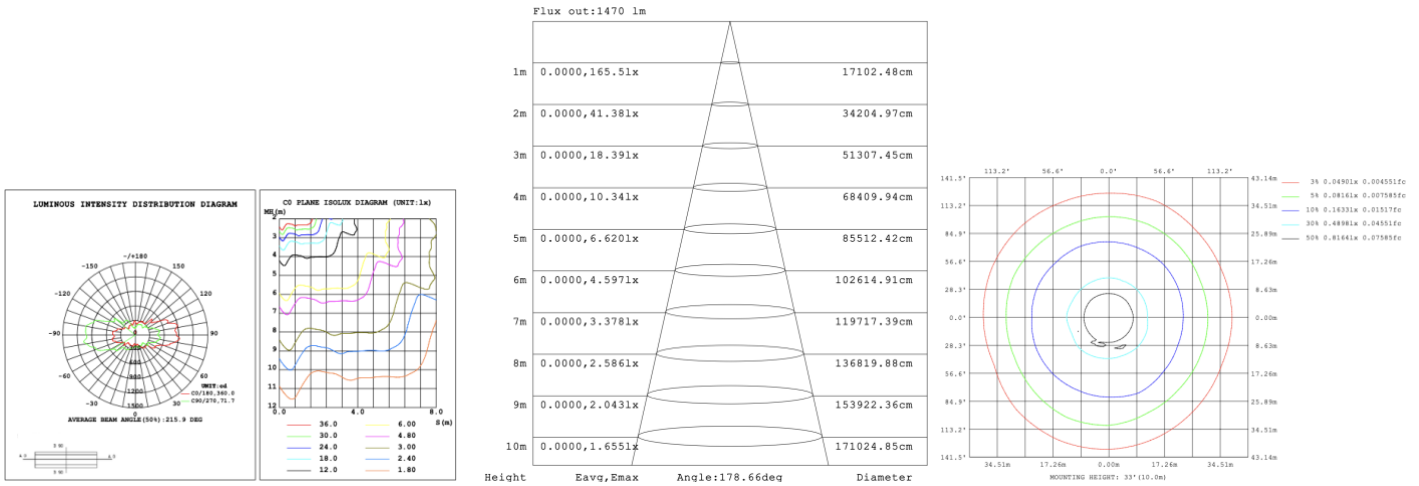

Illumination inside the profile

SB-A01B40WZ 31.50" 40W @ 4000K