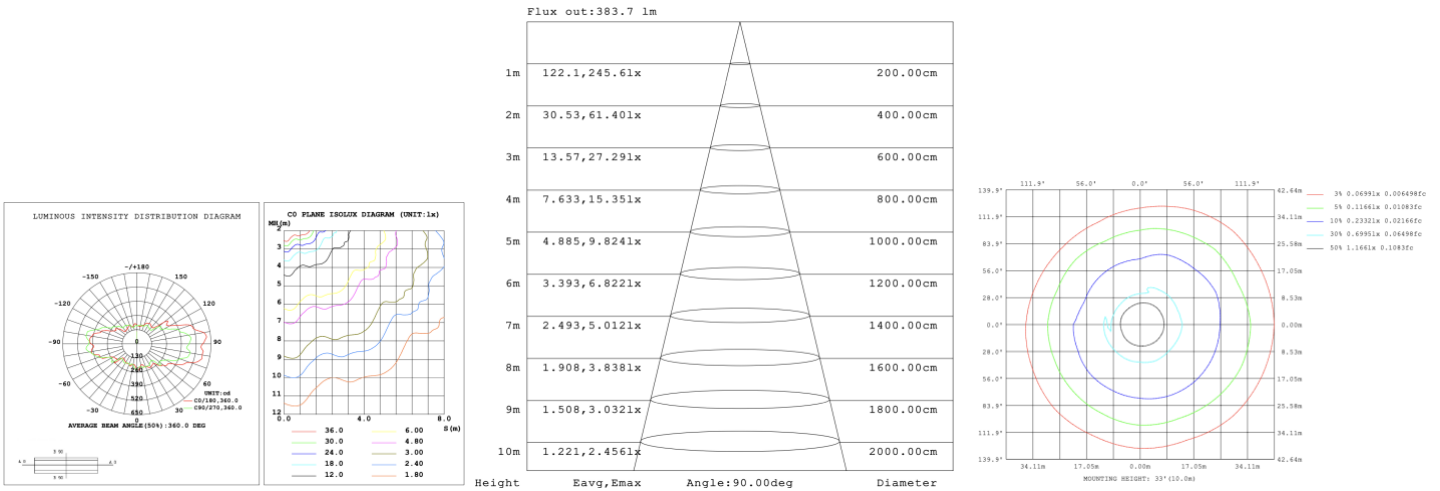

PHOTOMETRIC: Test report for 1 ring only

Illumination outside the profile

SB-A01A40WZ 31.50" 40W @ 4000K

SB-A01A50WZ 39.37" 50W @ 4000K

SB-A01A60WZ 47.24" 60W @ 4000K

SB-A01A70WZ 59.06" 70W @ 4000K

SB-A01A80WZ 70.87" 80W @ 4000K