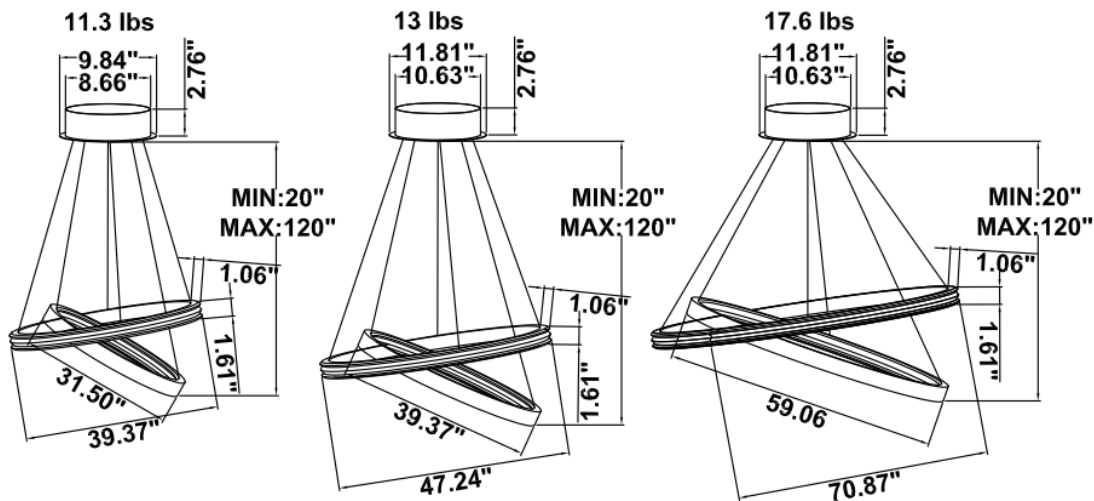

FEATURES

- 5-year limited warranty.
- Ships assembled.
- Illumination inside or outside the profile.
- Extruded aluminum housing up to 70.87", 1 continuous ring without joints.
- Fixture lumens per watt ratio up to 75 LPW for illumination outside, 71 LPW for illumination inside. not including RGBW.
- 10' standard adjustable aircraft cables/power cord adjust by push button grippers, custom length available.

DIMENSIONS & WEIGHTS: Canopy Size for ZigBee & DMX: 15.75" x 2.76"

SB-A02A Light outside

SB-A02B Big ring light outside, small ring light inside

SB-A02C Big ring light inside, small ring light outside

SB-A02D Light inside