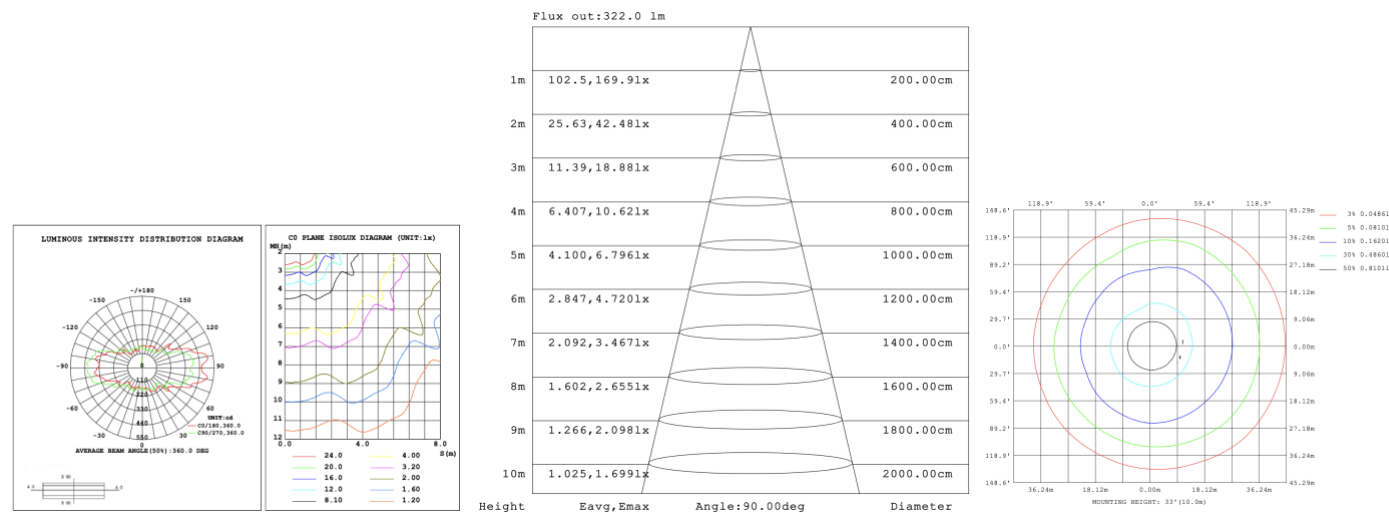

DIMENSIONS & WEIGHTS: Canopy Size for ZigBee & DMX: 15.75" x 2.76"

SB-A02A Light outside

SB-A02B Big ring light outside, small ring light inside

SB-A02C Big ring light inside, small ring light outside

SB-A02D Light inside

PHOTOMETRIC: Test report for 1 ring only

Illumination outside the profile

SB-A01A40WZ 31.50" 40W @ 4000K

SB-A01A50WZ 39.37" 50W @ 4000K

SB-A01A60WZ 47.24" 60W @ 4000K

SB-A01A70WZ 59.06" 70W @ 4000K

SB-A01A80WZ 70.87" 80W @ 4000K