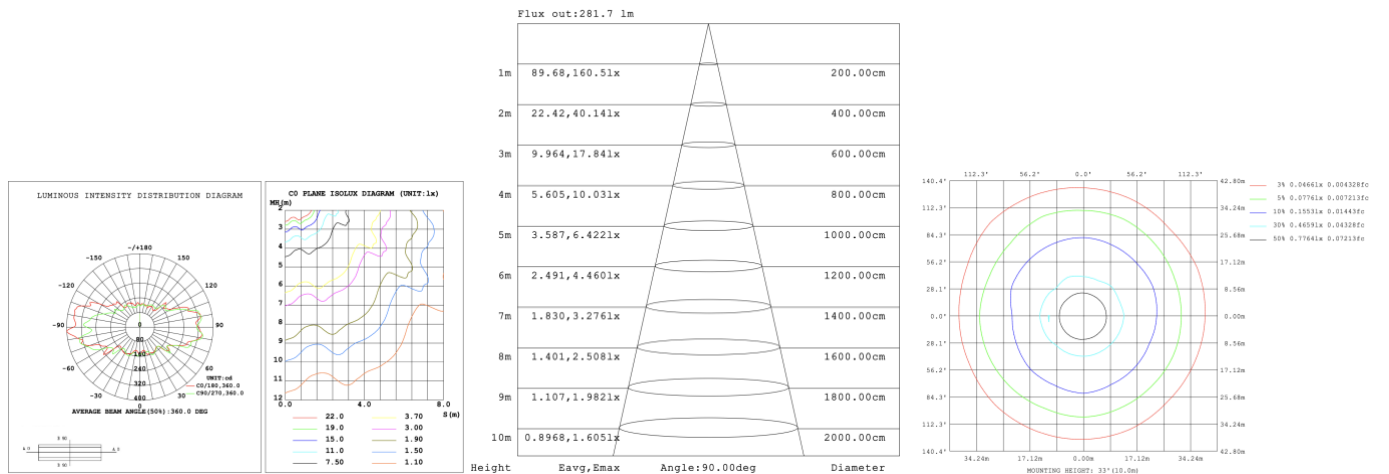

DIMENSIONS & WEIGHTS: Canopy Size for ZigBee & DMX: 15.75" x 2.76"

SB-A02A Light outside

SB-A02B Big ring light outside, small ring light inside

SB-A02C Big ring light inside, small ring light outside

SB-A02D Light inside

PHOTOMETRIC: Test report for 1 ring only

Illumination outside the profile

SB-A01A40WZ 31.50" 40W @ 4000K

SB-A01A50WZ 39.37" 50W @ 4000K

SB-A01A60WZ 47.24" 60W @ 4000K

SB-A01A70WZ 59.06" 70W @ 4000K

SB-A01A80WZ 70.87" 80W @ 4000K