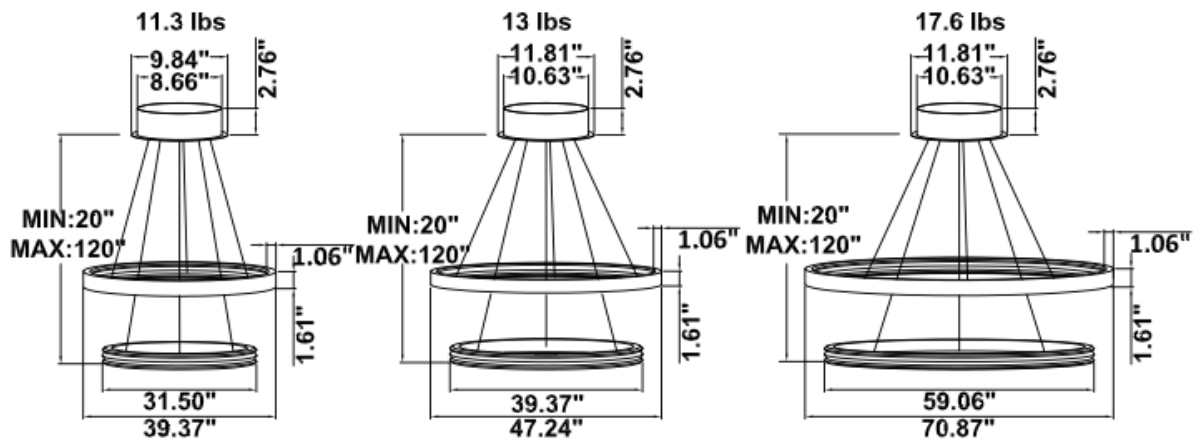

FEATURES

- 5-year limited warranty.
- Ships assembled.
- Illumination inside or outside the profile.
- Extruded aluminum housing up to 70.87", 1 continuous ring without joints.
- Fixture lumens per watt ratio up to 75 LPW for illumination outside, 71 LPW for illumination inside. not including RGBW.
- 10' standard adjustable aircraft cables/power cord adjust by push button grippers, custom length available.

DIMENSIONS & WEIGHTS: Canopy Size for ZigBee & DMX: 15.75" x 2.76"

SB-A02A Light outside

SB-A02B Big ring light outside, small ring light inside

SB-A02C Big ring light inside, small ring light outside

SB-A02D Light inside

PHOTOMETRIC: Test report for 1 ring only

Illumination outside the profile

SB-A01A40WZ 31.50" 40W @ 4000K

SB-A01A50WZ 39.37" 50W @ 4000K

SB-A01A60WZ 47.24" 60W @ 4000K

SB-A01A70WZ 59.06" 70W @ 4000K

SB-A01A80WZ 70.87" 80W @ 4000K