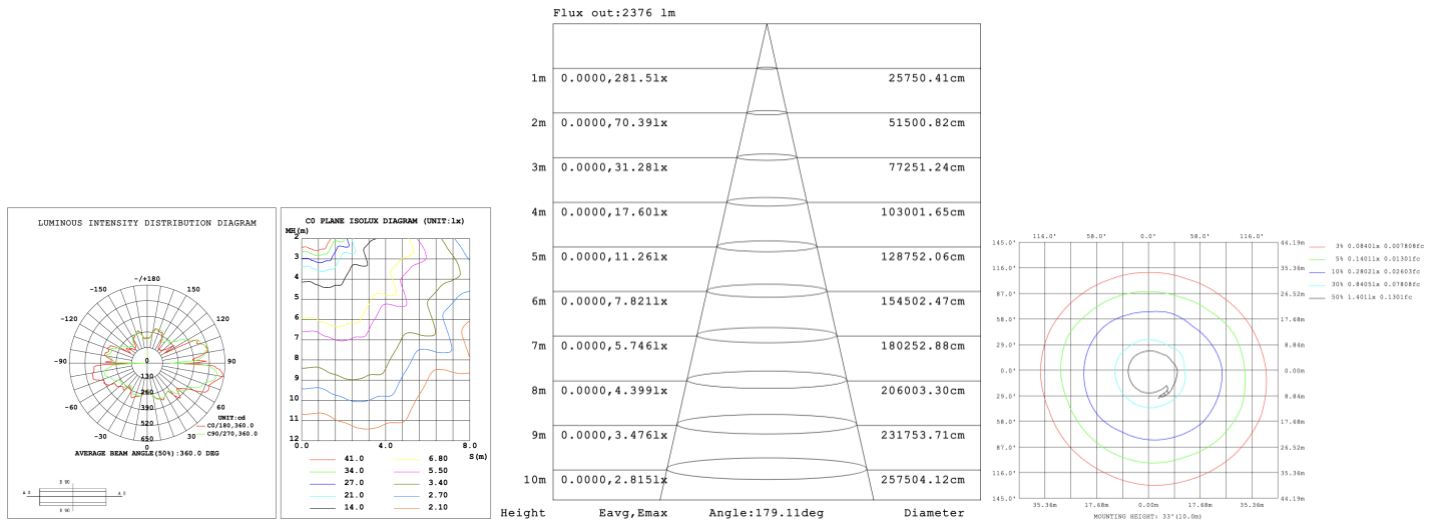

PHOTOMETRIC: Test report for 1 ring only

Illumination outside the profile

SB-A01A40WZ 31.50" 40W @ 4000K

SB-A01A50WZ 39.37" 50W @ 4000K

SB-A01A60WZ 47.24" 60W @ 4000K

SB-A01A70WZ 59.06" 70W @ 4000K

SB-A01A80WZ 70.87" 80W @ 4000K

Illumination inside the profile

SB-A01B40WZ 31.50" 40W @ 4000K

SB-A01B50WZ 39.37" 50W @ 4000K

SB-A01B60WZ 47.24" 60W @ 4000K

SB-A01B70WZ 59.06" 70W @ 4000K

SB-A01B80WZ 70.87" 80W @ 4000K