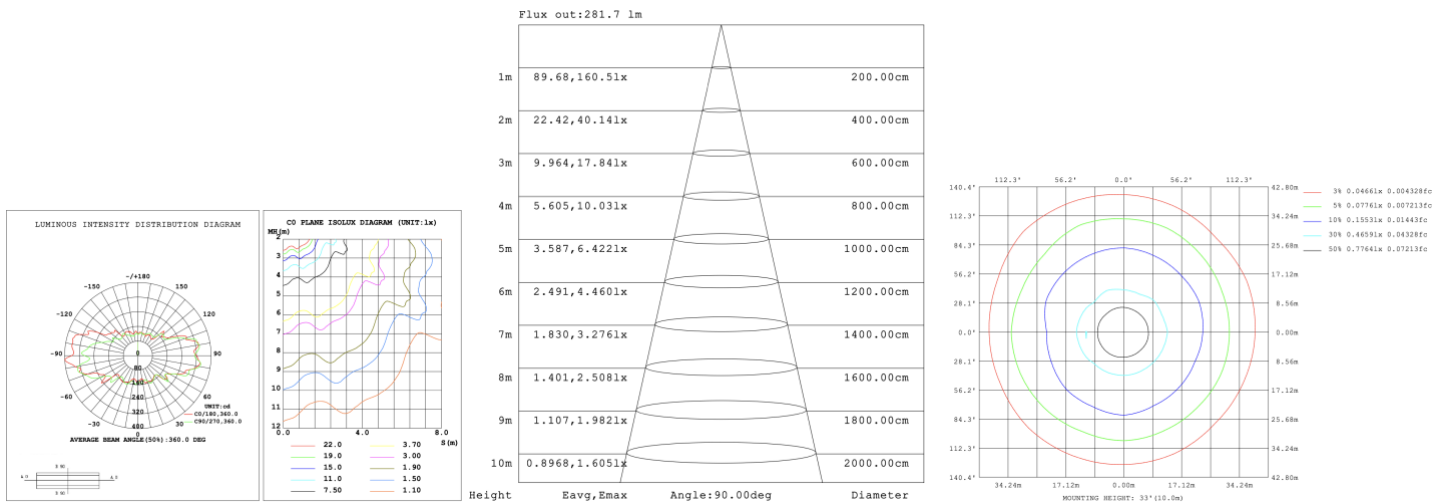

PHOTOMETRIC: Test report for 1 ring only

Illumination outside the profile

SB-A01A40WZ 31.50" 40W @ 4000K