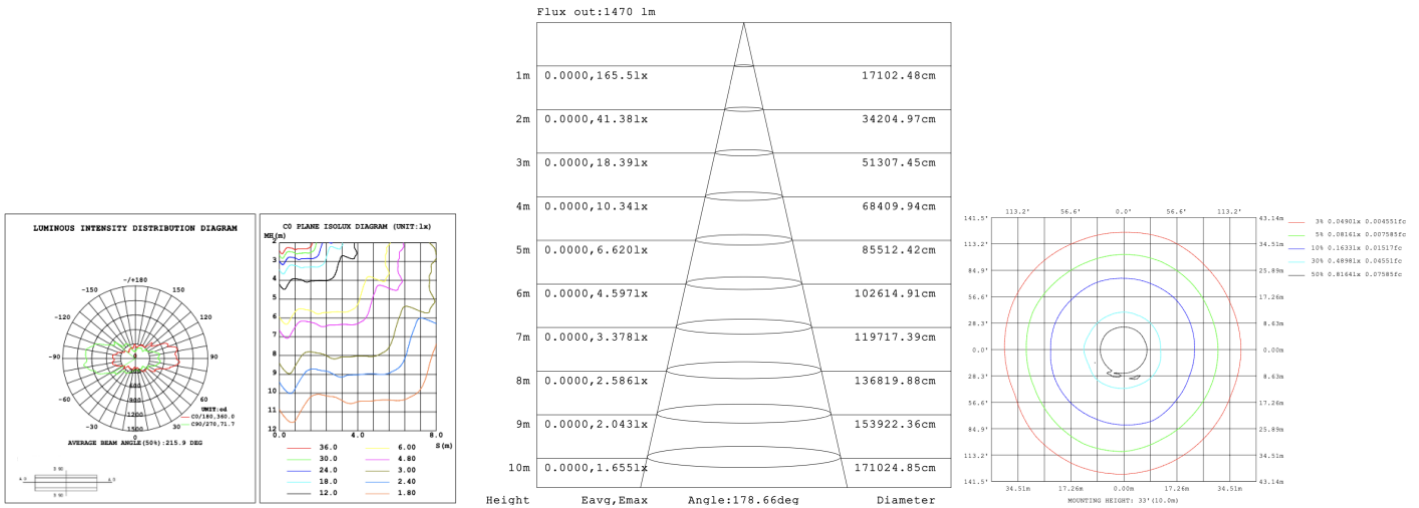

**SB-A05R** Top 3<sup>rd</sup> and 5<sup>th</sup> ring light inside, 2<sup>nd</sup> and 4<sup>th</sup> ring light outside

**PHOTOMETRIC: Test report for 1 ring only**

**Illumination outside the profile**

**SB-A01A40WZ 31.50" 40W @ 4000K**

**SB-A01A50WZ 39.37" 50W @ 4000K**

**SB-A01A60WZ 47.24" 60W @ 4000K**

**SB-A01A70WZ 59.06" 70W @ 4000K**

**SB-A01A80WZ 70.87" 80W @ 4000K**

**Illumination inside the profile**

**SB-A01B40WZ 31.50" 40W @ 4000K**

**SB-A01B50WZ 39.37" 50W @ 4000K**

**SB-A01B60WZ 47.24" 60W @ 4000K**

**SB-A01B70WZ 59.06" 70W @ 4000K**

**SB-A01B80WZ 70.87" 80W @ 4000K**