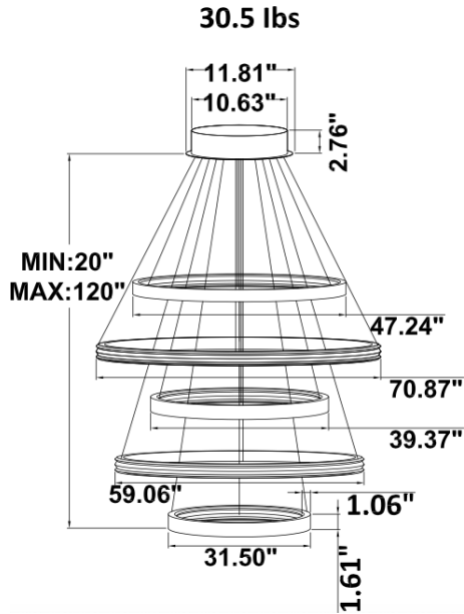

#### FEATURES

- 5-year limited warranty.
- Ships assembled.
- Illumination inside or outside the profile.
- Extruded aluminum housing up to 70.87", 1 continuous ring without joints.
- Fixture lumens per watt ratio up to 75 LPW for illumination outside, 71 LPW for illumination inside. not including RGBW.
- 10' standard adjustable aircraft cables/power cord adjust by push button grippers, custom length available.

**DIMENSION & WEIGHT:** Canopy Size for ZigBee & DMX: 15.75" x 2.76"

**SB-A05A** Top 3<sup>rd</sup> and 5<sup>th</sup> ring light inside  
2<sup>nd</sup> and 4<sup>th</sup> ring light outside

**SB-A05B** Top 3<sup>rd</sup> and 5<sup>th</sup> ring light inside  
2<sup>nd</sup> and 4<sup>th</sup> ring light outside