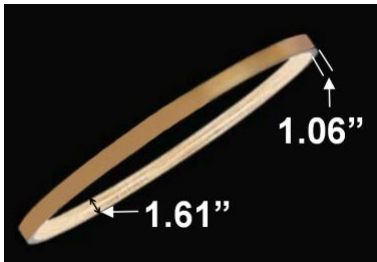

Light outside

Light inside