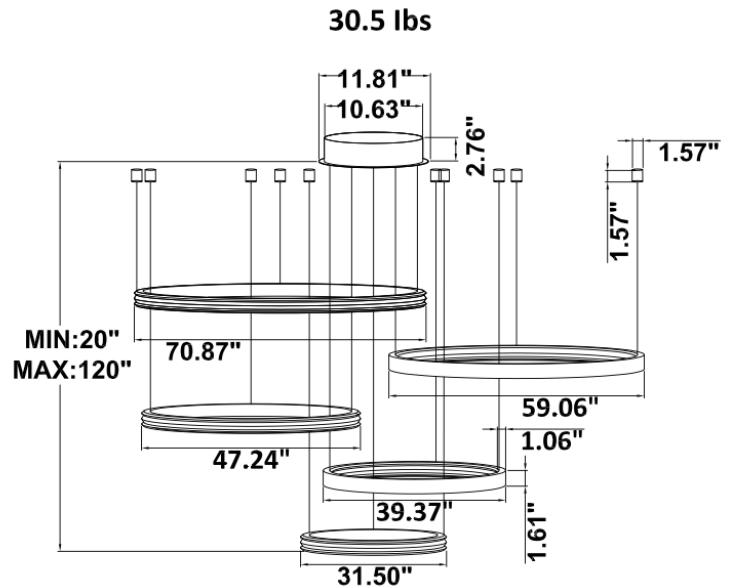

**DIMENSION & WEIGHT:** Canopy Size for ZigBee & DMX: 15.75" x 2.76"

**SB-A05A** Top 3<sup>rd</sup> and 5<sup>th</sup> ring light inside  
2<sup>nd</sup> and 4<sup>th</sup> ring light outside

**SB-A05B** Top 3<sup>rd</sup> and 5<sup>th</sup> ring light inside  
2<sup>nd</sup> and 4<sup>th</sup> ring light outside

**SB-A05R** Top 3<sup>rd</sup> and 5<sup>th</sup> ring light inside, 2<sup>nd</sup> and 4<sup>th</sup> ring light outside

**PHOTOMETRIC: Test report for 1 ring only**

**Illumination outside the profile**