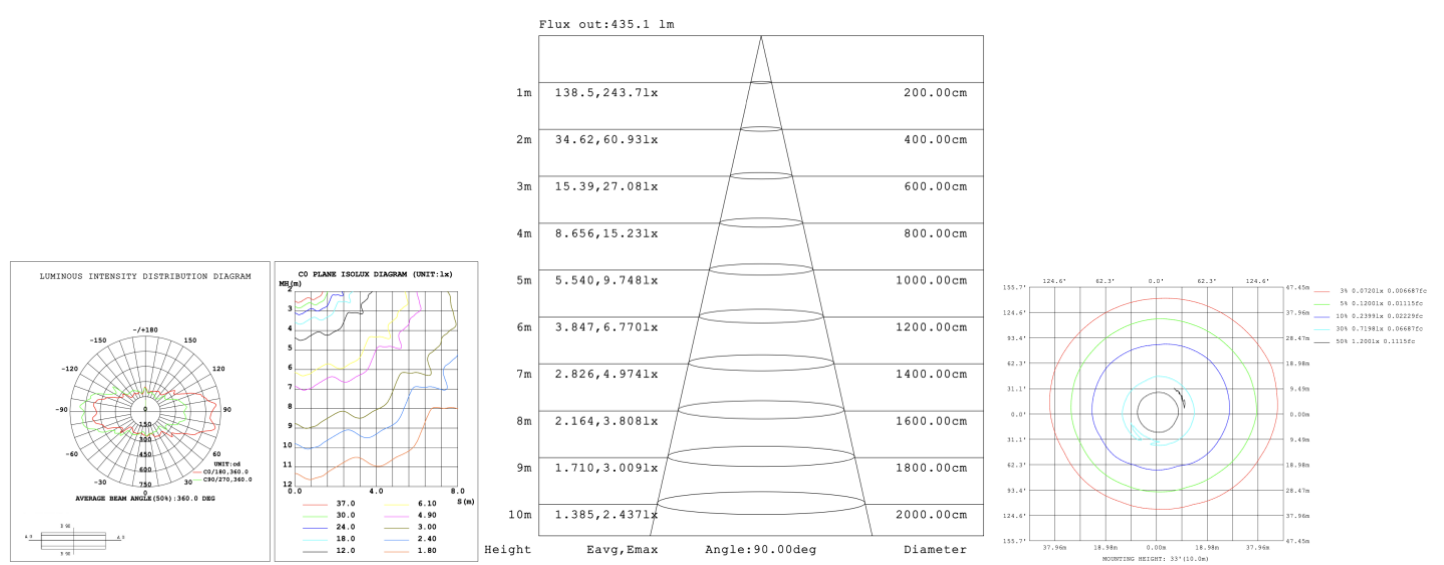

**SB-A05R** Top 3<sup>rd</sup> and 5<sup>th</sup> ring light inside, 2<sup>nd</sup> and 4<sup>th</sup> ring light outside

**PHOTOMETRIC: Test report for 1 ring only**

**Illumination outside the profile**

**SB-A01A40WZ 31.50" 40W @ 4000K**

**SB-A01A50WZ 39.37" 50W @ 4000K**

**SB-A01A60WZ 47.24" 60W @ 4000K**

**SB-A01A70WZ 59.06" 70W @ 4000K**

**SB-A01A80WZ 70.87" 80W @ 4000K**

**Illumination inside the profile**

**SB-A01B40WZ 31.50" 40W @ 4000K**

**SB-A01B50WZ 39.37" 50W @ 4000K**

**SB-A01B60WZ 47.24" 60W @ 4000K**

**SB-A01B70WZ 59.06" 70W @ 4000K**

**SB-A01B80WZ 70.87" 80W @ 4000K**