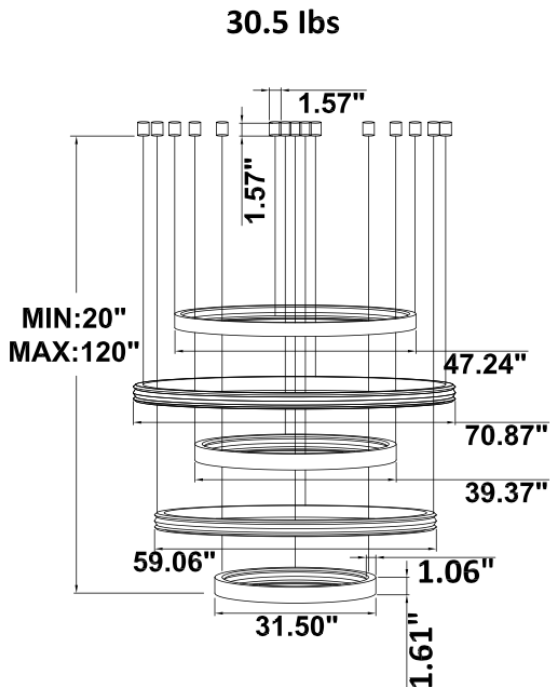

#### FEATURES

- 5-year limited warranty.
- Ships assembled.
- Illumination inside or outside the profile.
- Extruded aluminum housing up to 70.87", 1 continuous ring without joints.
- Fixture lumens per watt ratio up to 75 LPW for illumination outside, 71 LPW for illumination inside. not including RGBW.
- 10' standard adjustable aircraft cables/power cord adjust by push button grippers, custom length available.

**DIMENSION & WEIGHT:** Canopy Size for ZigBee & DMX: 15.75" x 2.76"

**SB-A05A** Top 3<sup>rd</sup> and 5<sup>th</sup> ring light inside  
2<sup>nd</sup> and 4<sup>th</sup> ring light outside

**SB-A05B** Top 3<sup>rd</sup> and 5<sup>th</sup> ring light inside  
2<sup>nd</sup> and 4<sup>th</sup> ring light outside

**SB-A05R** Top 3<sup>rd</sup> and 5<sup>th</sup> ring light inside, 2<sup>nd</sup> and 4<sup>th</sup> ring light outside

**PHOTOMETRIC: Test report for 1 ring only**

**Illumination outside the profile**

**SB-A01A40WZ 31.50" 40W @ 4000K**

**SB-A01A50WZ 39.37" 50W @ 4000K**

**SB-A01A60WZ 47.24" 60W @ 4000K**

**SB-A01A70WZ 59.06" 70W @ 4000K**

**SB-A01A80WZ 70.87" 80W @ 4000K**

**Illumination inside the profile**