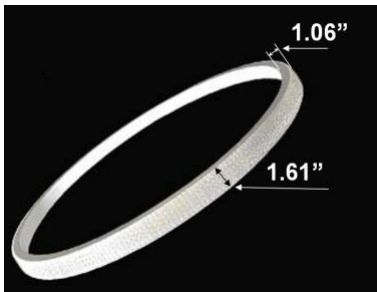

Black Diamond 5 Tier

PRODUCT DESCRIPTION

The **Black Diamond** Circular pendant is made of extruded aluminum with backlit individual acrylic crystals mounted to the outside or inside of the rings. Sizes range from 31.50" to 70.87" and can be combined as desired to create multiple ring masterpieces. Tunable white and RGBW. Over 6500 powder coated colors, ships assembled.

FEATURES

- 5-year limited warranty.
- Ships assembled.
- Illumination inside or outside the profile.
- Extruded aluminum housing up to 70.87", 1 continuous ring without joints.
- Fixture lumens per watt ratio up to 75 LPW for illumination outside, 71 LPW for illumination inside. not including RGBW.
- 10' standard adjustable aircraft cables/power cord adjust by push button grippers, custom length available.

SPECIFICATIONS

- 90+ CRI.
- Input: 100-277V, 50/60Hz.
- 1-10V dimming standard, ELV / TRIAC dimming available.
- UL listed, suitable for dry location. (BAA) Buy American Compliant.
- Gloss White, Black Jack, Platinum Silver and Oil bronze color finish as standard, 6,500 custom colors are available.
- Built in color temperature selectable. Choose from 2700K/3500K/4000K Or 3000K/3500K/4000K. Custom color temperatures. lumen outputs, RGBW, Tunable White available.

PARTS PACKED WITH STANDARD FIXTURE

- Plastic Anchors, Screws, Wire Connectors
- CCT Selector Switch