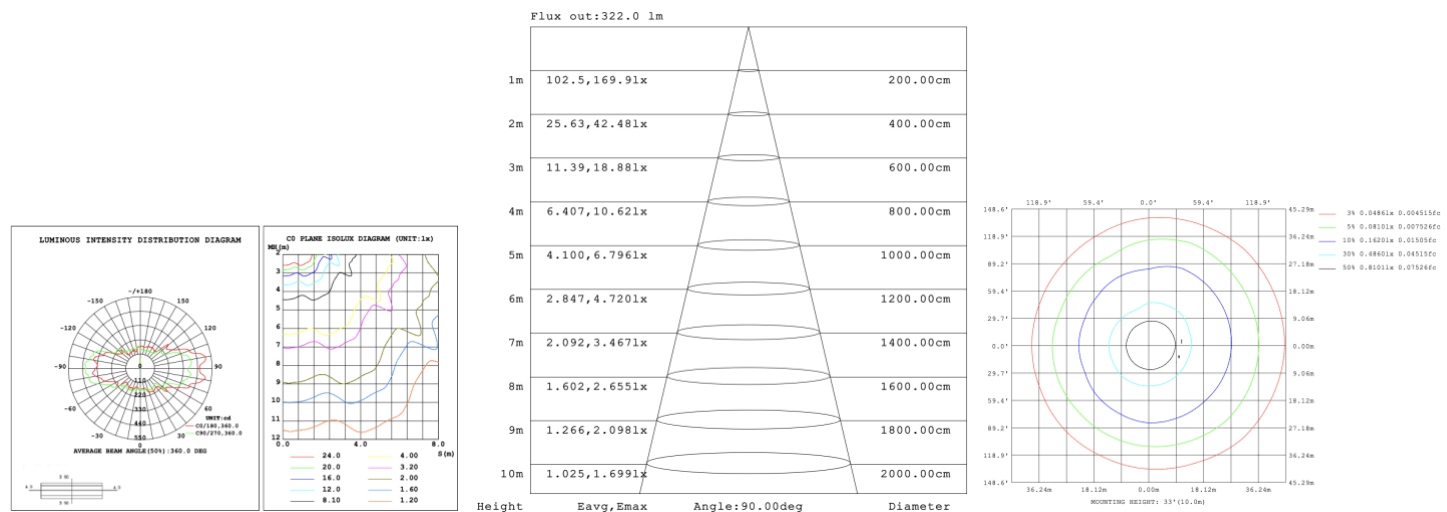

**DIMENSION & WEIGHT:** Canopy Size for ZigBee & DMX: 15.75" x 2.76"

**SB-A05A** Top 3<sup>rd</sup> and 5<sup>th</sup> ring light inside  
2<sup>nd</sup> and 4<sup>th</sup> ring light outside

**SB-A05B** Top 3<sup>rd</sup> and 5<sup>th</sup> ring light inside  
2<sup>nd</sup> and 4<sup>th</sup> ring light outside

**SB-A05R** Top 3<sup>rd</sup> and 5<sup>th</sup> ring light inside, 2<sup>nd</sup> and 4<sup>th</sup> ring light outside

**PHOTOMETRIC: Test report for 1 ring only**

**Illumination outside the profile**

**SB-A01A40WZ 31.50" 40W @ 4000K**

**SB-A01A50WZ 39.37" 50W @ 4000K**

**SB-A01A60WZ 47.24" 60W @ 4000K**

**SB-A01A70WZ 59.06" 70W @ 4000K**

**SB-A01A80WZ 70.87" 80W @ 4000K**

**Illumination inside the profile**