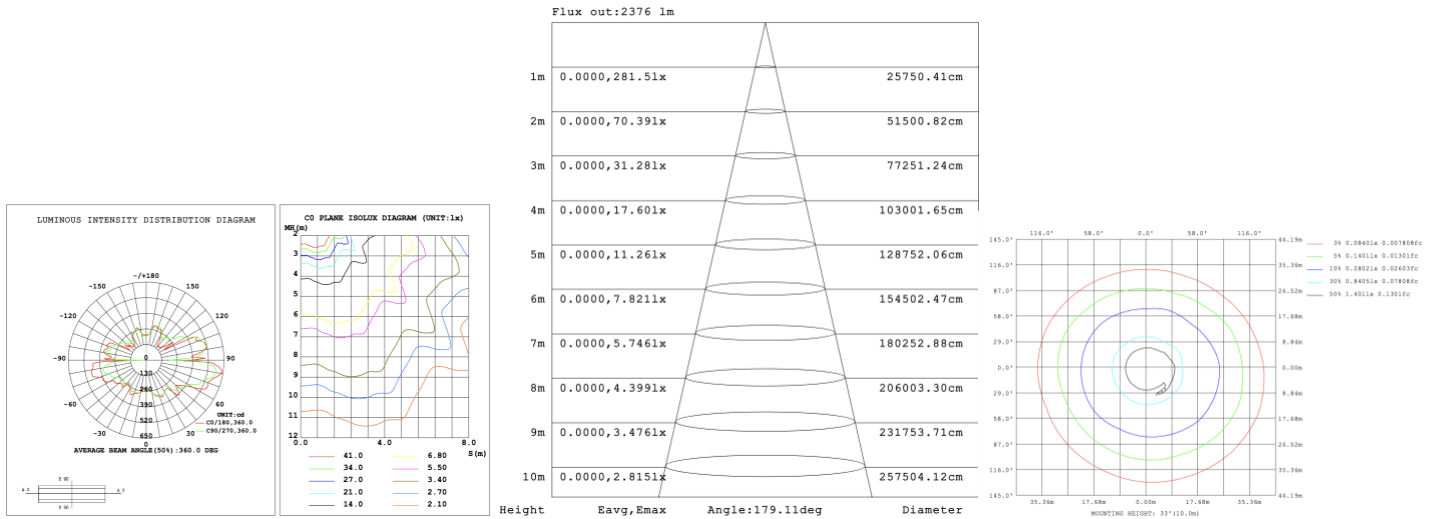

**SB-A05R** Top 3<sup>rd</sup> and 5<sup>th</sup> ring light inside, 2<sup>nd</sup> and 4<sup>th</sup> ring light outside

**PHOTOMETRIC: Test report for 1 ring only**

**Illumination outside the profile**

**SB-A01A40WZ 31.50" 40W @ 4000K**

**SB-A01A50WZ 39.37" 50W @ 4000K**

**SB-A01A60WZ 47.24" 60W @ 4000K**

**SB-A01A70WZ 59.06" 70W @ 4000K**

**SB-A01A80WZ 70.87" 80W @ 4000K**

**Illumination inside the profile**

**SB-A01B40WZ 31.50" 40W @ 4000K**

**SB-A01B50WZ 39.37" 50W @ 4000K**

**SB-A01B60WZ 47.24" 60W @ 4000K**

**SB-A01B70WZ 59.06" 70W @ 4000K**

**SB-A01B80WZ 70.87" 80W @ 4000K**