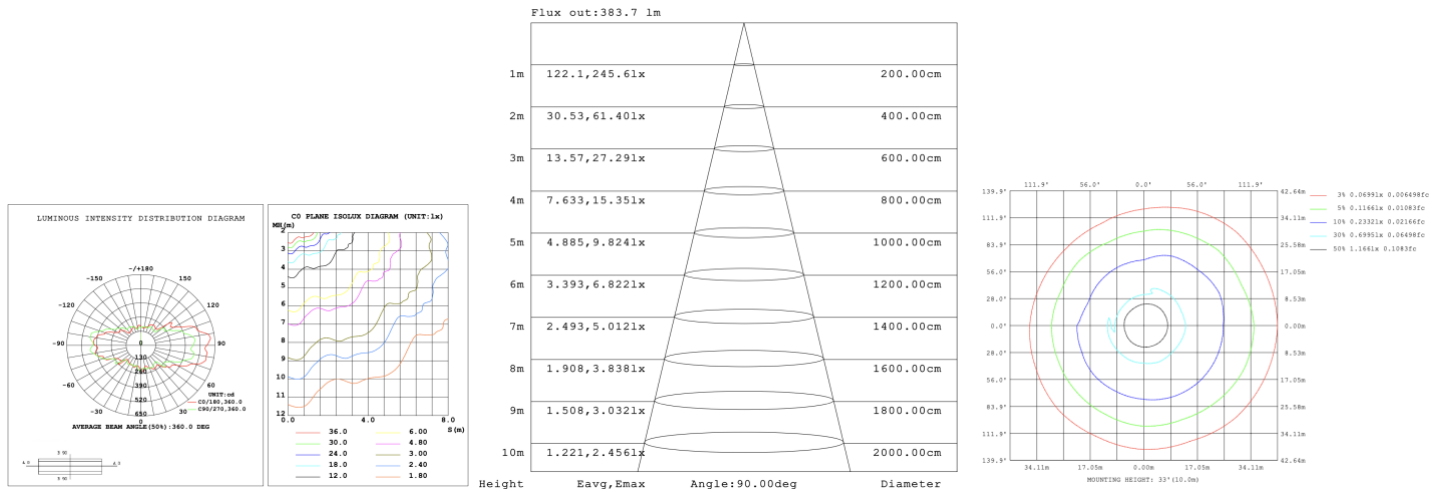

**SB-A05R** Top 3<sup>rd</sup> and 5<sup>th</sup> ring light inside, 2<sup>nd</sup> and 4<sup>th</sup> ring light outside

**PHOTOMETRIC: Test report for 1 ring only**

**Illumination outside the profile**

**SB-A01A40WZ 31.50" 40W @ 4000K**

**SB-A01A50WZ 39.37" 50W @ 4000K**

**SB-A01A60WZ 47.24" 60W @ 4000K**

**SB-A01A70WZ 59.06" 70W @ 4000K**

**SB-A01A80WZ 70.87" 80W @ 4000K**

**Illumination inside the profile**