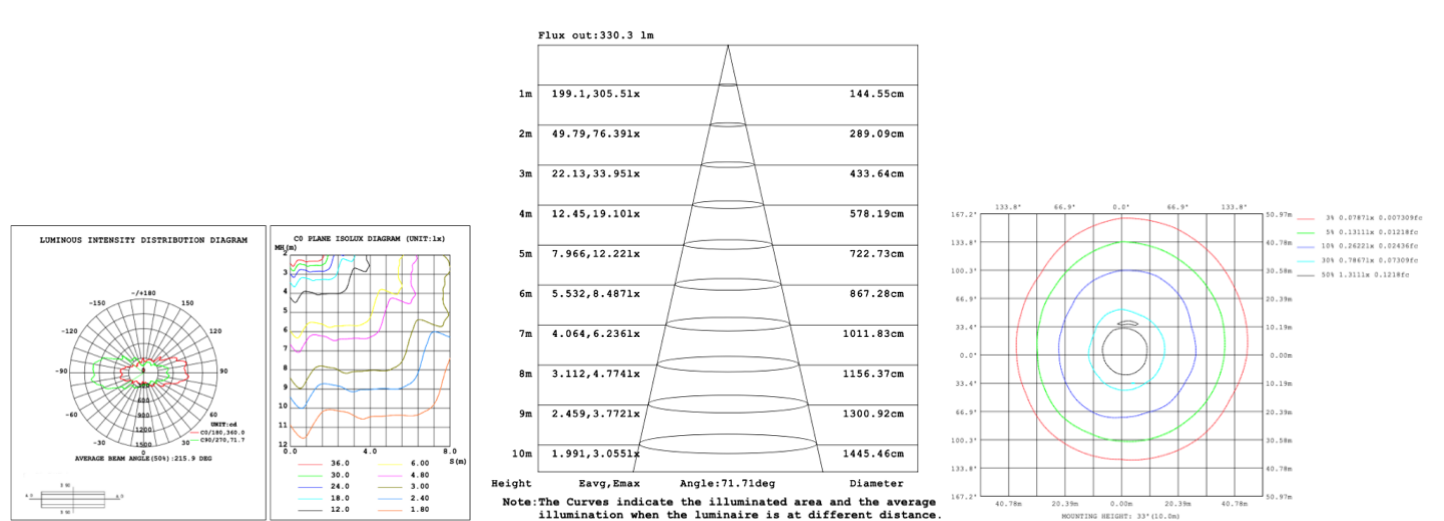

**SB-A05R** Top 3<sup>rd</sup> and 5<sup>th</sup> ring light inside, 2<sup>nd</sup> and 4<sup>th</sup> ring light outside

**PHOTOMETRIC: Test report for 1 ring only**

**Illumination outside the profile**

**SB-A01A40WZ 31.50" 40W @ 4000K**

**SB-A01A50WZ 39.37" 50W @ 4000K**

**SB-A01A60WZ 47.24" 60W @ 4000K**

**SB-A01A70WZ 59.06" 70W @ 4000K**

**SB-A01A80WZ 70.87" 80W @ 4000K**

**Illumination inside the profile**