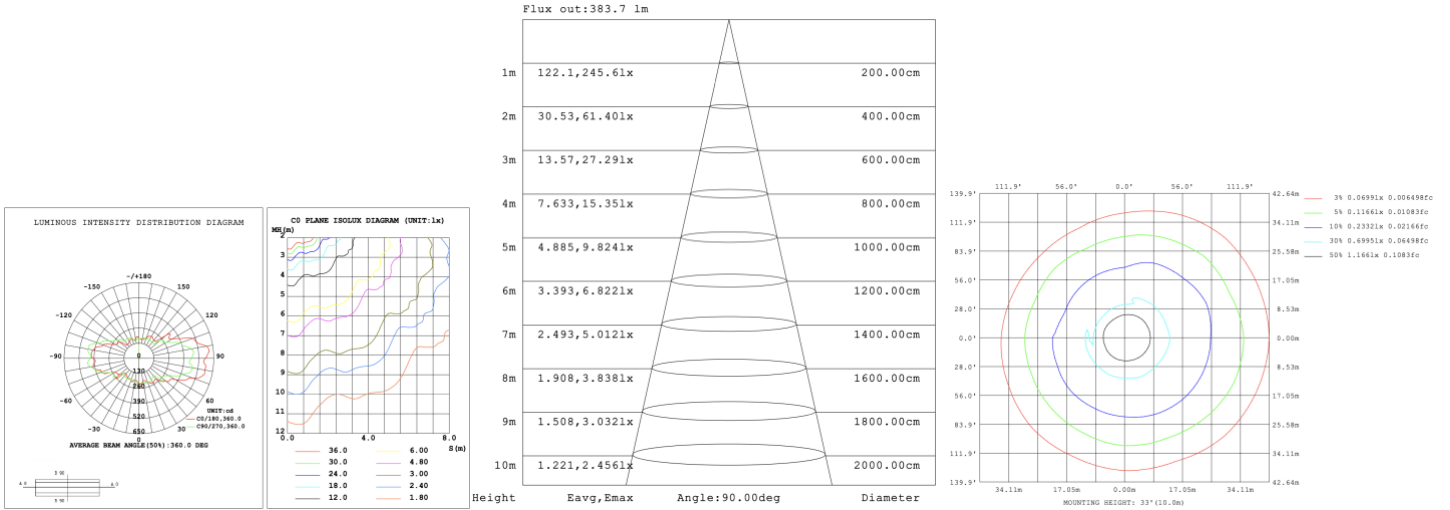

SB-A01B60WZ 47.24" 60W @ 4000K