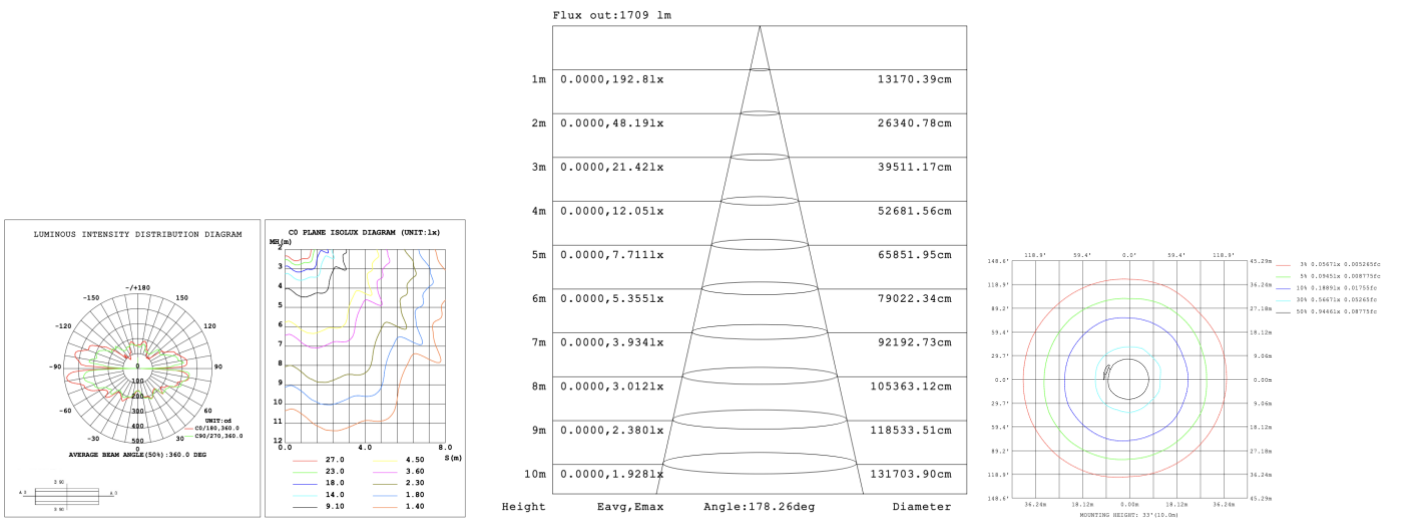

**SB-A05R** Top 3<sup>rd</sup> and 5<sup>th</sup> ring light inside, 2<sup>nd</sup> and 4<sup>th</sup> ring light outside

**PHOTOMETRIC: Test report for 1 ring only**

**Illumination outside the profile**

**SB-A01A40WZ 31.50" 40W @ 4000K**

**SB-A01A50WZ 39.37" 50W @ 4000K**

**SB-A01A60WZ 47.24" 60W @ 4000K**

**SB-A01A70WZ 59.06" 70W @ 4000K**

**SB-A01A80WZ 70.87" 80W @ 4000K**

**Illumination inside the profile**

**SB-A01B40WZ 31.50" 40W @ 4000K**

**SB-A01B50WZ 39.37" 50W @ 4000K**

**SB-A01B60WZ 47.24" 60W @ 4000K**

**SB-A01B70WZ 59.06" 70W @ 4000K**

**SB-A01B80WZ 70.87" 80W @ 4000K**