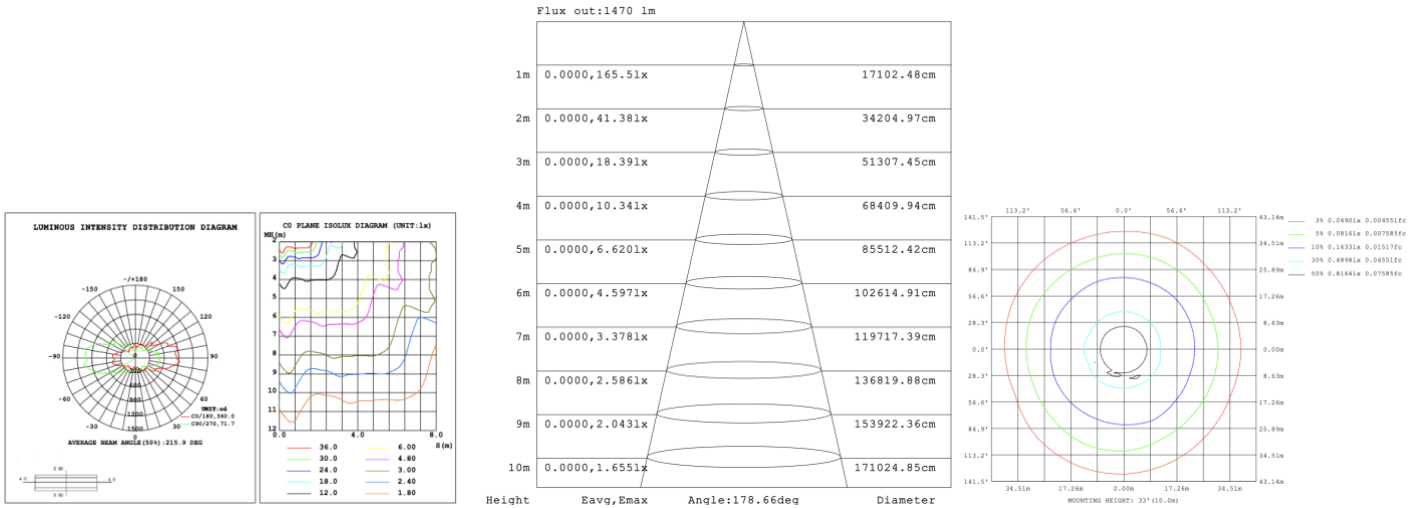

**DIMENSION & WEIGHT: Canopy Size for ZigBee & DMX: 15.75" x 2.76"**

**SB-A06A Light outside**

**SB-A06R Light outside**

**PHOTOMETRIC: Test report for 1 ring only**

**Illumination outside the profile**

**SB-A01A40WZ 31.50" 40W @ 4000K**

**SB-A01A50WZ 39.37" 50W @ 4000K**

**SB-A01A60WZ 47.24" 60W @ 4000K**

**SB-A01A70WZ 59.06" 70W @ 4000K**

**SB-A01A80WZ 70.87" 80W @ 4000K**

**Illumination inside the profile**  
**SB-A01B40WZ 31.50" 40W @ 4000K**

**SB-A01B50WZ 39.37" 50W @ 4000K**

**SB-A01B60WZ 47.24" 60W @ 4000K**

**SB-A01B70WZ 59.06" 70W @ 4000K**

**SB-A01B80WZ 70.87" 80W @ 4000K**