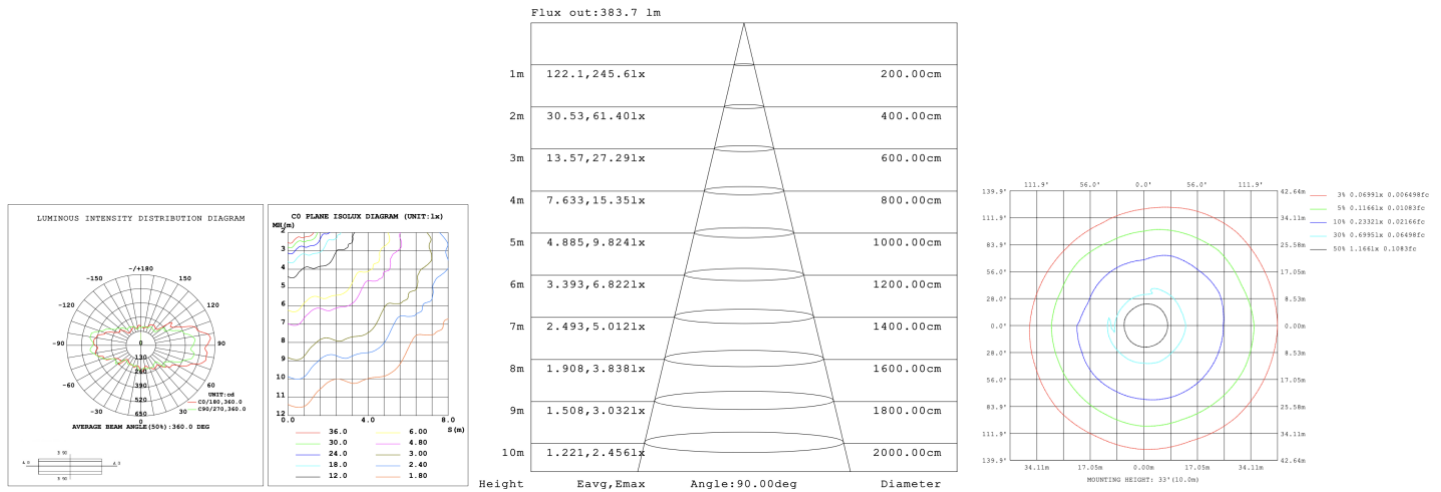

**DIMENSION & WEIGHT: Canopy Size for ZigBee & DMX: 15.75" x 2.76"**

**SB-A06A Light outside**

**SB-A06R Light outside**

**PHOTOMETRIC: Test report for 1 ring only**

**Illumination outside the profile**

**SB-A01A40WZ 31.50" 40W @ 4000K**

**SB-A01A50WZ 39.37" 50W @ 4000K**

**SB-A01A60WZ 47.24" 60W @ 4000K**

**SB-A01A70WZ 59.06" 70W @ 4000K**

**SB-A01A80WZ 70.87" 80W @ 4000K**

**Illumination inside the profile**  
**SB-A01B40WZ 31.50" 40W @ 4000K**