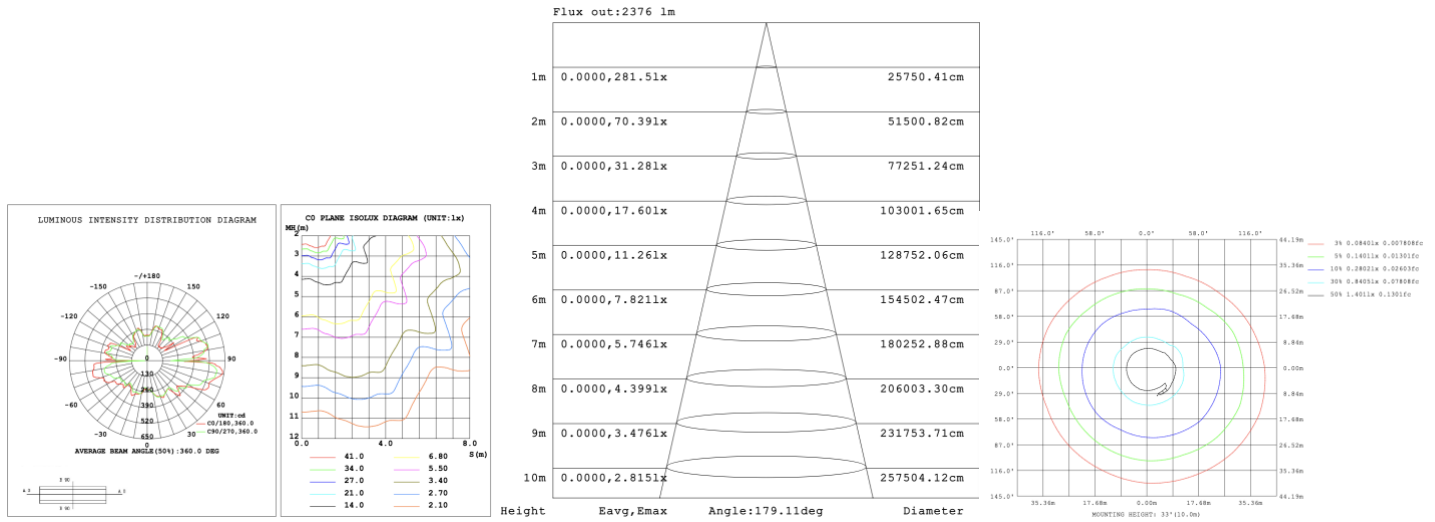

**DIMENSION & WEIGHT: Canopy Size for ZigBee & DMX: 15.75" x 2.76"**

**SB-A06A Light outside**

**SB-A06R Light outside**

**PHOTOMETRIC: Test report for 1 ring only**

**Illumination outside the profile**

**SB-A01A40WZ 31.50" 40W @ 4000K**

**SB-A01A50WZ 39.37" 50W @ 4000K**

**SB-A01A60WZ 47.24" 60W @ 4000K**

**SB-A01A70WZ 59.06" 70W @ 4000K**

**SB-A01A80WZ 70.87" 80W @ 4000K**

**Illumination inside the profile**  
**SB-A01B40WZ 31.50" 40W @ 4000K**

**SB-A01B50WZ 39.37" 50W @ 4000K**

**SB-A01B60WZ 47.24" 60W @ 4000K**

**SB-A01B70WZ 59.06" 70W @ 4000K**

**SB-A01B80WZ 70.87" 80W @ 4000K**