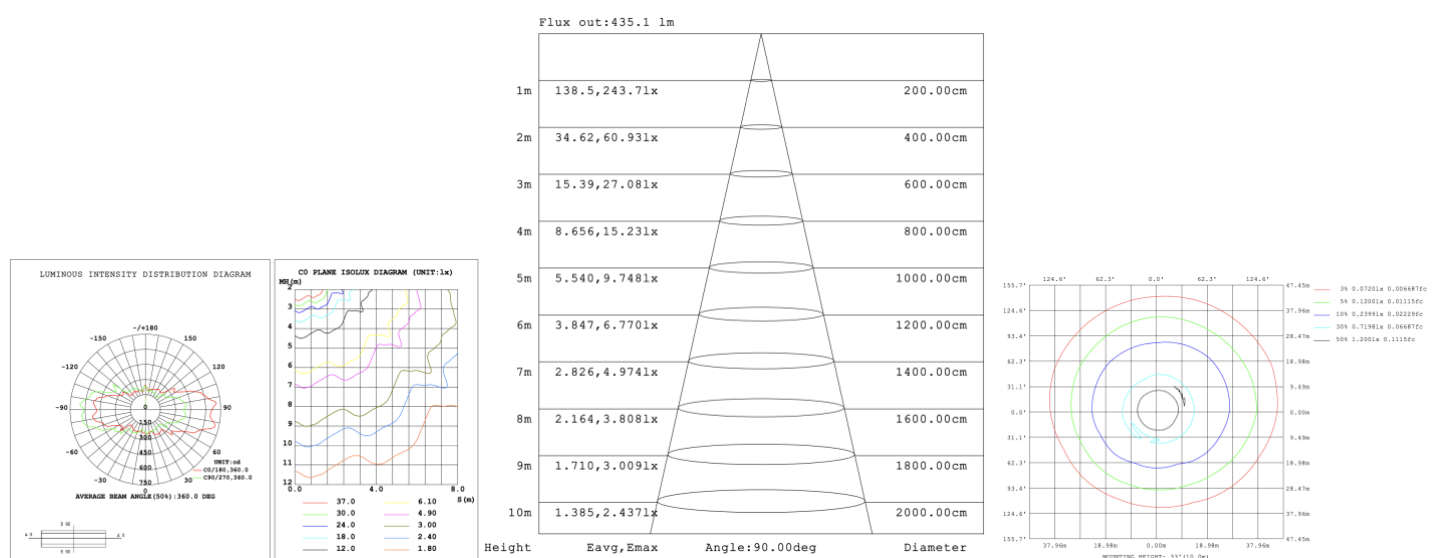

**DIMENSION & WEIGHT: Canopy Size for ZigBee & DMX: 15.75" x 2.76"**

**SB-A06A Light outside**

**SB-A06R Light outside**

**PHOTOMETRIC: Test report for 1 ring only**

**Illumination outside the profile**

**SB-A01A40WZ 31.50" 40W @ 4000K**

**SB-A01A50WZ 39.37" 50W @ 4000K**

**SB-A01A60WZ 47.24" 60W @ 4000K**

**SB-A01A70WZ 59.06" 70W @ 4000K**

**SB-A01A80WZ 70.87" 80W @ 4000K**

**Illumination inside the profile**  
**SB-A01B40WZ 31.50" 40W @ 4000K**