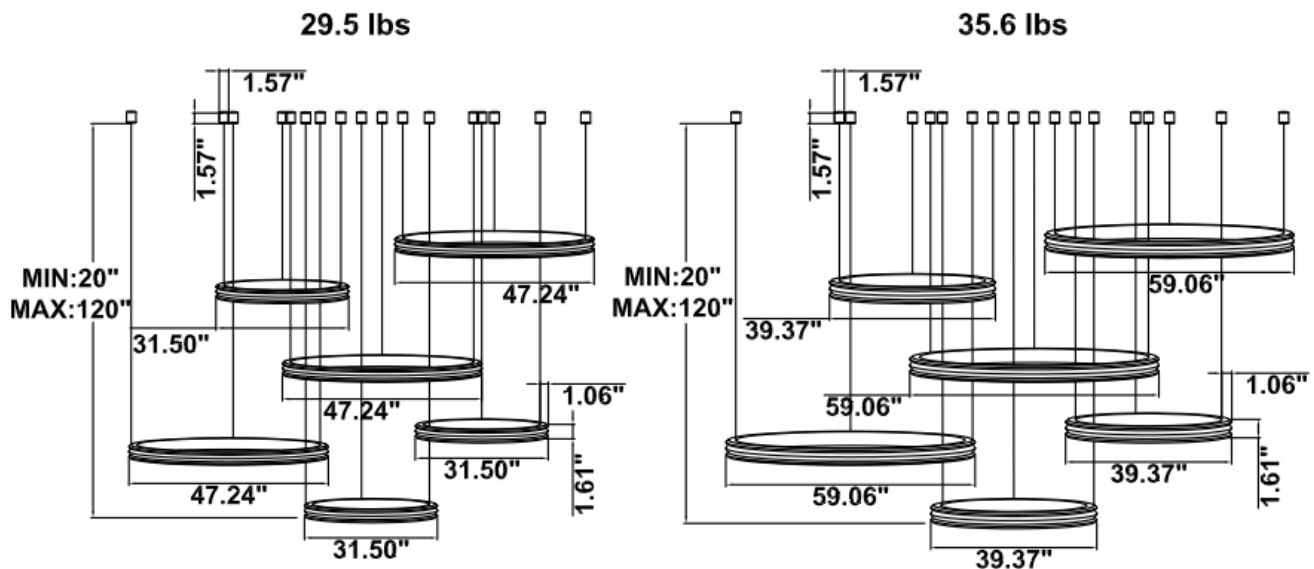

**DIMENSION & WEIGHT: Canopy Size for ZigBee & DMX: 15.75" x 2.76"**

**SB-A06A Light outside**

**SB-A06R Light outside**

**PHOTOMETRIC: Test report for 1 ring only**

**Illumination outside the profile**

**SB-A01A40WZ 31.50" 40W @ 4000K**