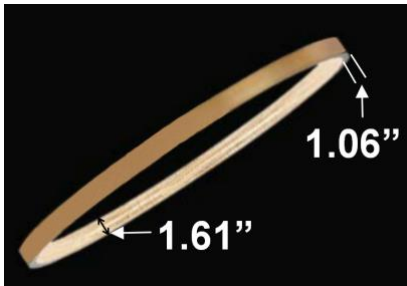

Light outside

Light inside