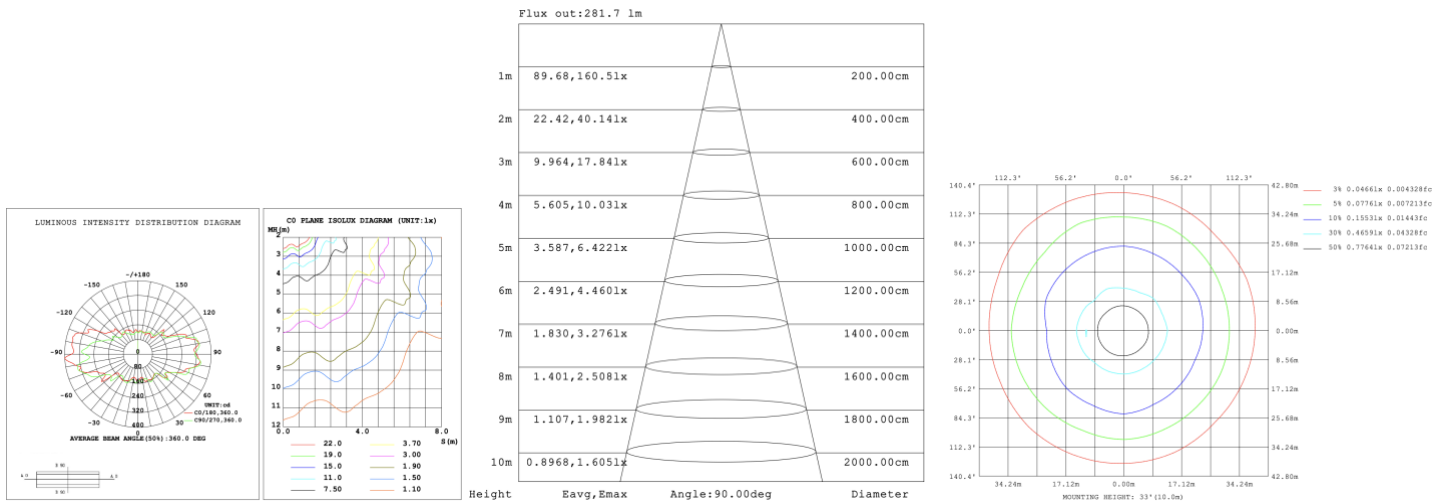

**DIMENSION & WEIGHT: Canopy Size for ZigBee & DMX: 15.75" x 2.76"**

**SB-A06A Light outside**

**SB-A06R Light outside**

**PHOTOMETRIC: Test report for 1 ring only**

**Illumination outside the profile**

**SB-A01A40WZ 31.50" 40W @ 4000K**

**SB-A01A50WZ 39.37" 50W @ 4000K**

**SB-A01A60WZ 47.24" 60W @ 4000K**

**SB-A01A70WZ 59.06" 70W @ 4000K**

**SB-A01A80WZ 70.87" 80W @ 4000K**

**Illumination inside the profile**  
**SB-A01B40WZ 31.50" 40W @ 4000K**