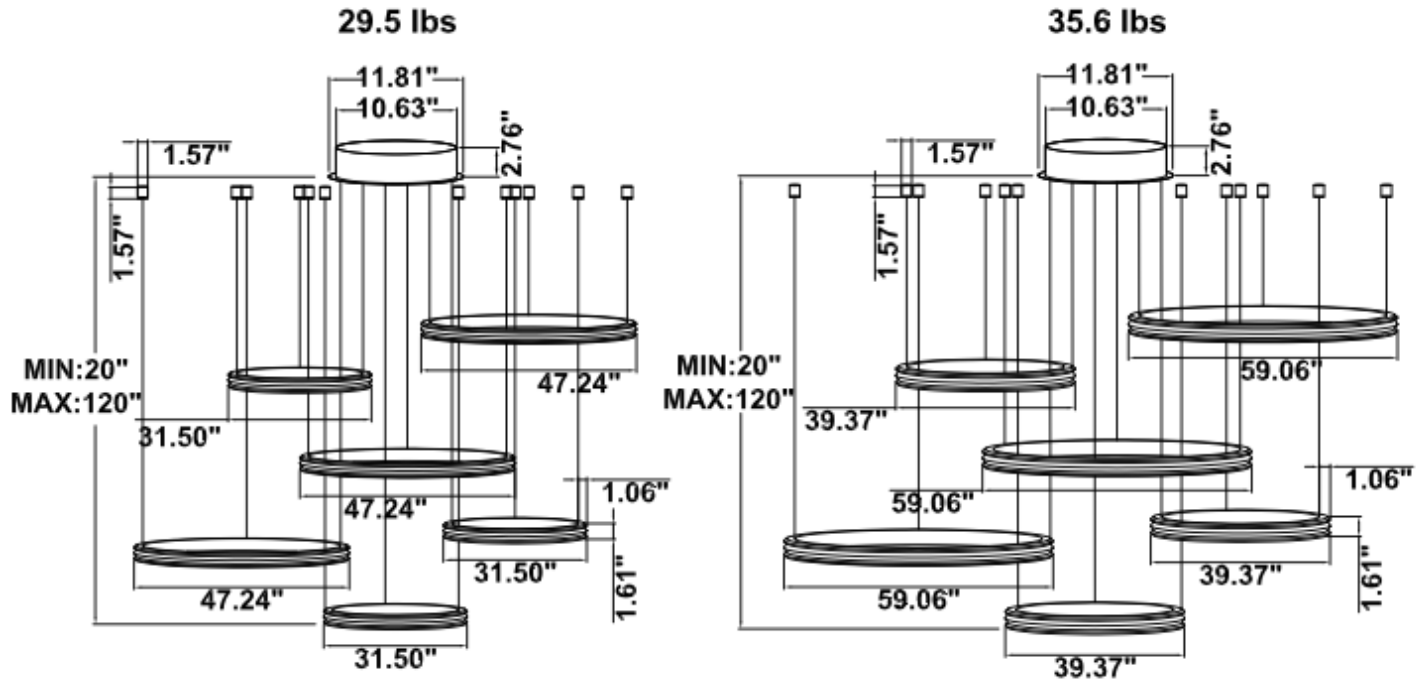

**DIMENSION & WEIGHT: Canopy Size for ZigBee & DMX: 15.75" x 2.76"**

**SB-A06A Light outside**

**SB-A06R Light outside**

**PHOTOMETRIC: Test report for 1 ring only**

**Illumination outside the profile**

**SB-A01A40WZ 31.50" 40W @ 4000K**