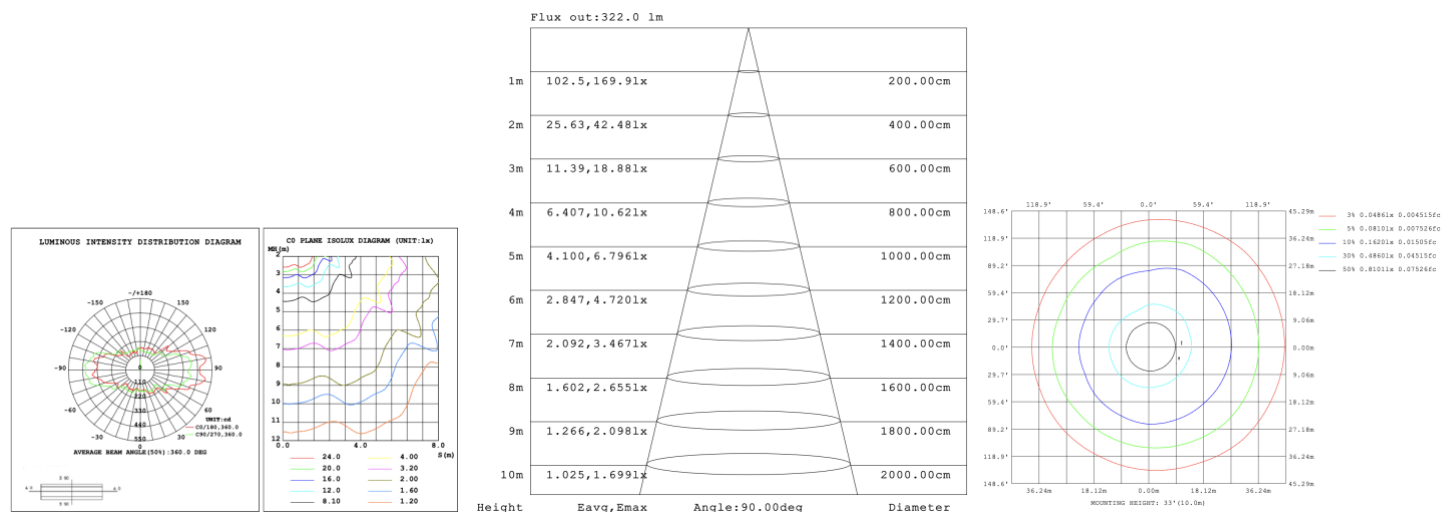

**DIMENSION & WEIGHT: Canopy Size for ZigBee & DMX: 15.75" x 2.76"**

**SB-A06A Light outside**

**SB-A06R Light outside**

**PHOTOMETRIC: Test report for 1 ring only**

**Illumination outside the profile**

**SB-A01A40WZ 31.50" 40W @ 4000K**

**SB-A01A50WZ 39.37" 50W @ 4000K**

**SB-A01A60WZ 47.24" 60W @ 4000K**

**SB-A01A70WZ 59.06" 70W @ 4000K**

**SB-A01A80WZ 70.87" 80W @ 4000K**

**Illumination inside the profile**  
**SB-A01B40WZ 31.50" 40W @ 4000K**