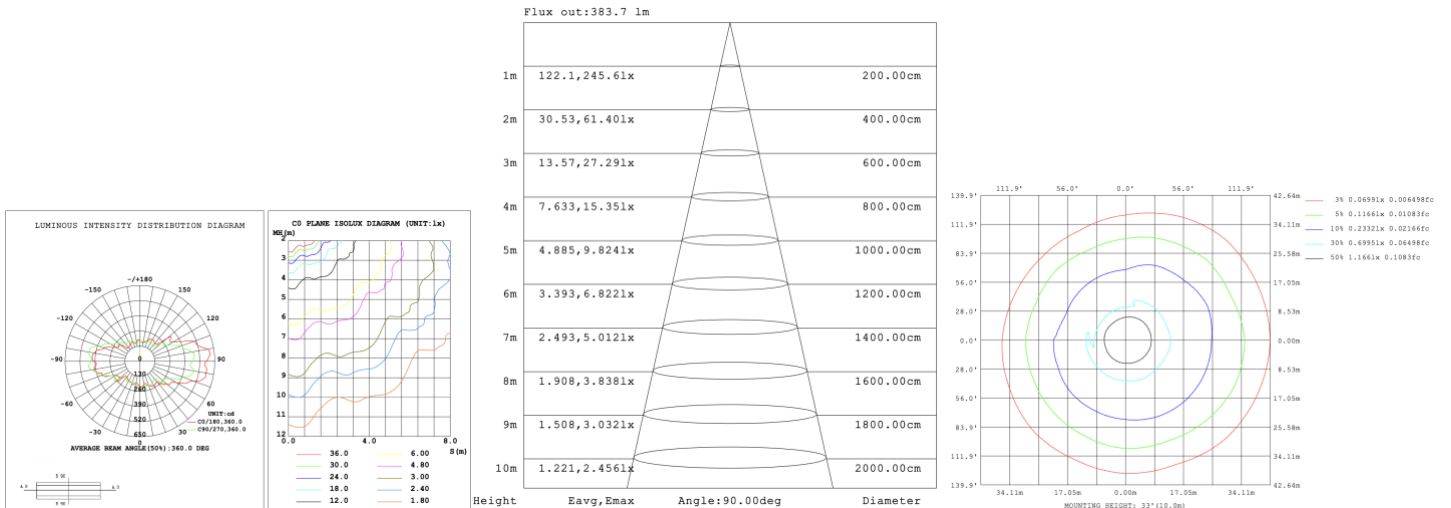

**DIMENSION & WEIGHT: Canopy Size for ZigBee & DMX: 15.75" x 2.76"**

**SB-A06A Light outside**

**SB-A06R Light outside**

**PHOTOMETRIC: Test report for 1 ring only**

**Illumination outside the profile**

**SB-A01A40WZ 31.50" 40W @ 4000K**

**SB-A01A50WZ 39.37" 50W @ 4000K**

**SB-A01A60WZ 47.24" 60W @ 4000K**

**SB-A01A70WZ 59.06" 70W @ 4000K**

**SB-A01A80WZ 70.87" 80W @ 4000K**

**Illumination inside the profile**  
**SB-A01B40WZ 31.50" 40W @ 4000K**

**SB-A01B50WZ 39.37" 50W @ 4000K**

**SB-A01B60WZ 47.24" 60W @ 4000K**

**SB-A01B70WZ 59.06" 70W @ 4000K**

**SB-A01B80WZ 70.87" 80W @ 4000K**