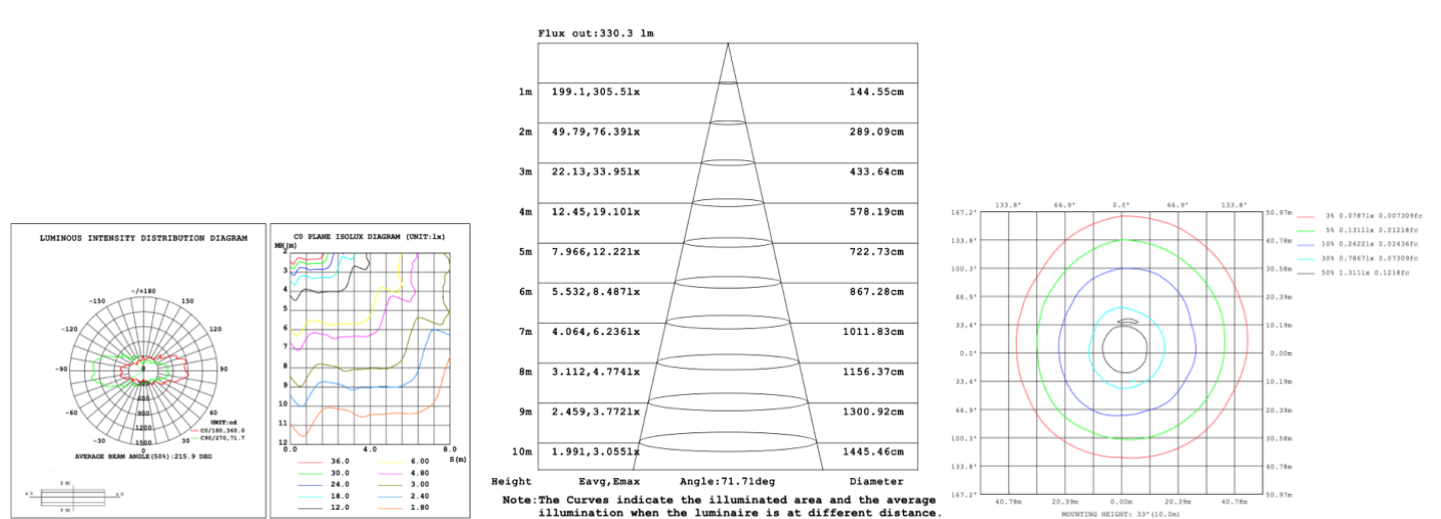

**DIMENSION & WEIGHT: Canopy Size for ZigBee & DMX: 15.75" x 2.76"**

**SB-A06A Light outside**

**SB-A06R Light outside**

**PHOTOMETRIC: Test report for 1 ring only**

**Illumination outside the profile**

**SB-A01A40WZ 31.50" 40W @ 4000K**

**SB-A01A50WZ 39.37" 50W @ 4000K**

**SB-A01A60WZ 47.24" 60W @ 4000K**

**SB-A01A70WZ 59.06" 70W @ 4000K**

**SB-A01A80WZ 70.87" 80W @ 4000K**

**Illumination inside the profile**  
**SB-A01B40WZ 31.50" 40W @ 4000K**

**SB-A01B50WZ 39.37" 50W @ 4000K**

**SB-A01B60WZ 47.24" 60W @ 4000K**

**SB-A01B70WZ 59.06" 70W @ 4000K**

**SB-A01B80WZ 70.87" 80W @ 4000K**