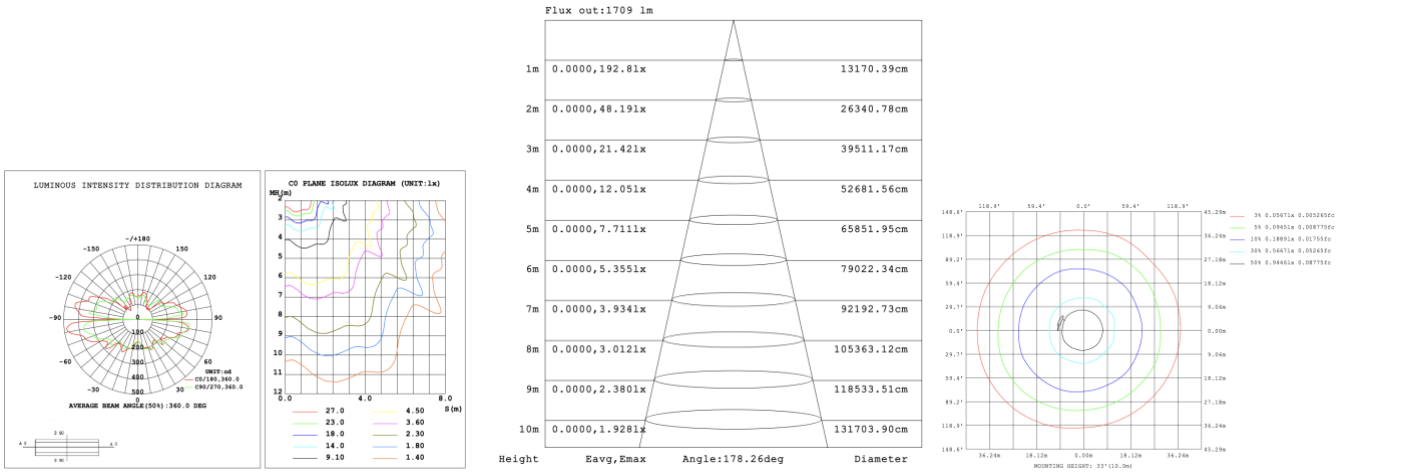

**DIMENSION & WEIGHT: Canopy Size for ZigBee & DMX: 15.75" x 2.76"**

**SB-A06A Light outside**

**SB-A06R Light outside**

**PHOTOMETRIC: Test report for 1 ring only**

**Illumination outside the profile**

**SB-A01A40WZ 31.50" 40W @ 4000K**

**SB-A01A50WZ 39.37" 50W @ 4000K**

**SB-A01A60WZ 47.24" 60W @ 4000K**

**SB-A01A70WZ 59.06" 70W @ 4000K**

**SB-A01A80WZ 70.87" 80W @ 4000K**

**Illumination inside the profile**  
**SB-A01B40WZ 31.50" 40W @ 4000K**

**SB-A01B50WZ 39.37" 50W @ 4000K**

**SB-A01B60WZ 47.24" 60W @ 4000K**

**SB-A01B70WZ 59.06" 70W @ 4000K**

**SB-A01B80WZ 70.87" 80W @ 4000K**