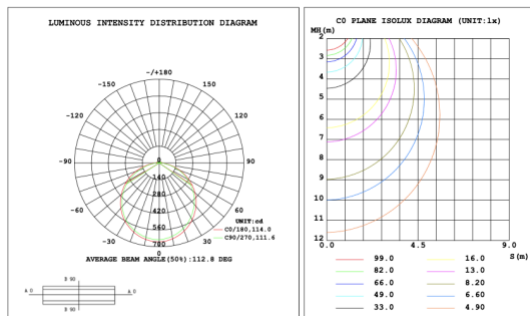

31.50" 40W @ 4000K