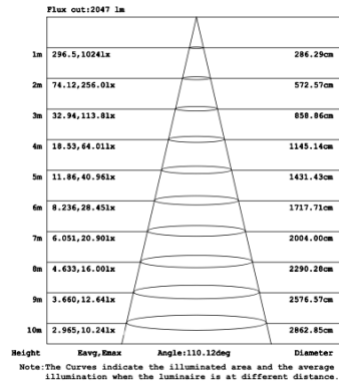

**DIMENSIONS & WEIGHTS: Canopy Size for ZigBee & DMX: 15.75" x 2.76"**

**SB-U101A Canopy mount**

**SB-U101B Canopy mount with accent ring**

**SB-U101C Remote driver with cables fixed directly in the ceiling, with accent clip**

**31.50" 40W @ 4000K**

**39.37" 50W @ 4000K**

### 47.24" 60W @ 4000K

### 59.06" 70W @ 4000K