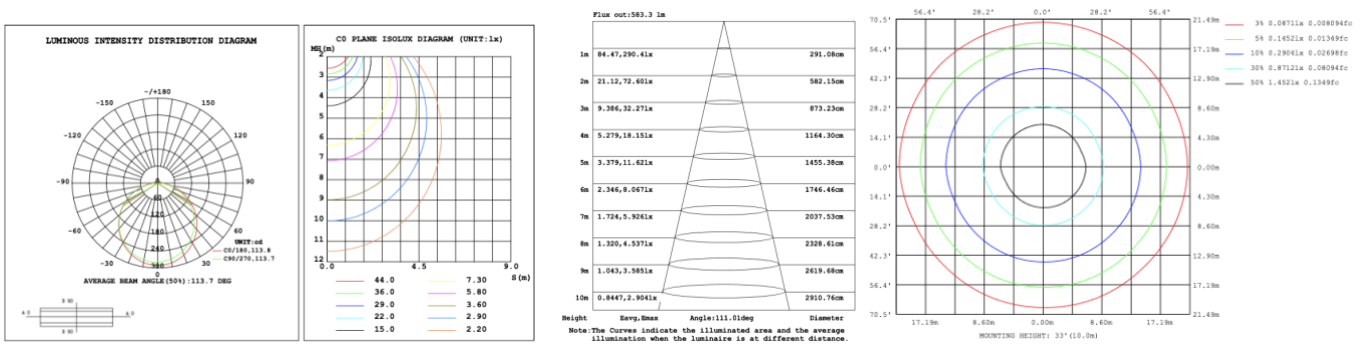

**SB-U101E Remote driver with cables fixed directly in the ceiling**

**SB-U101F Canopy mount with accent clip**

**PHOTOMETRIC: Testing for single ring and direct only**

**15.75\"/>**

**23.62" 30W @ 4000K**