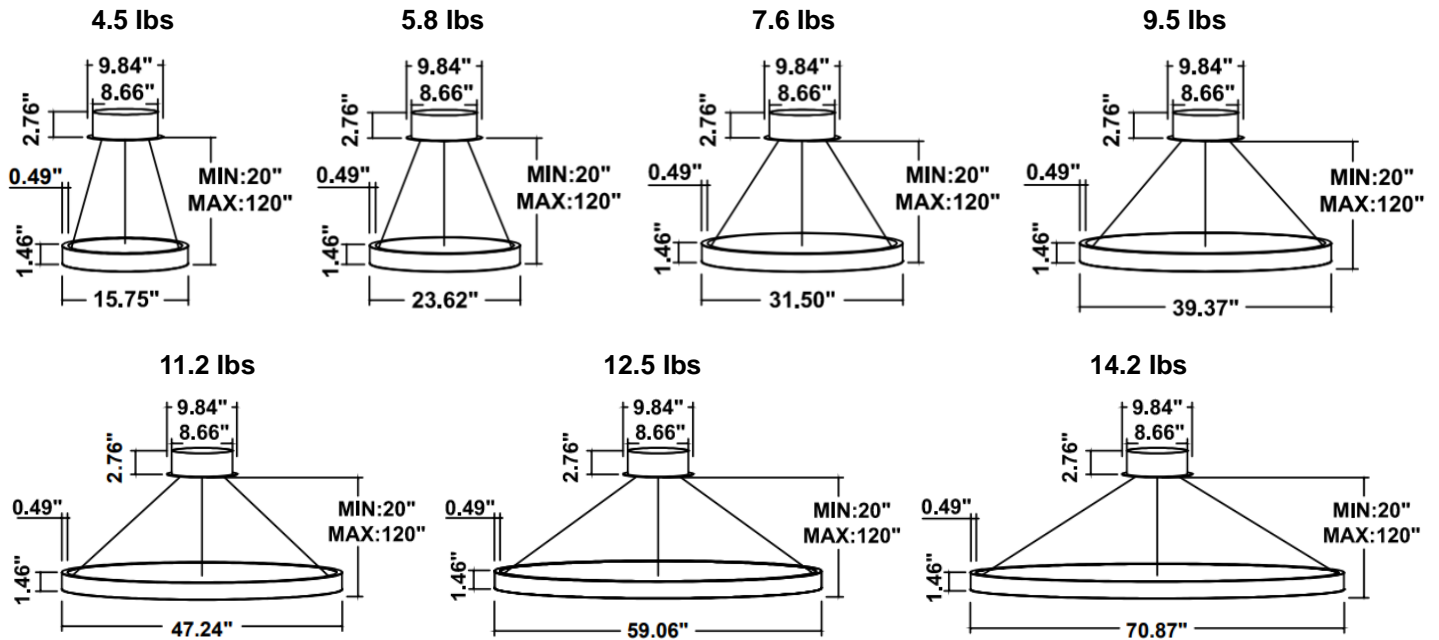

**DIMENSIONS & WEIGHTS: Canopy Size for ZigBee & DMX: 15.75" x 2.76"**

**SB-U101A Canopy mount**

**SB-U101B Canopy mount with accent ring**

**SB-U101C Remote driver with cables fixed directly in the ceiling, with accent clip**