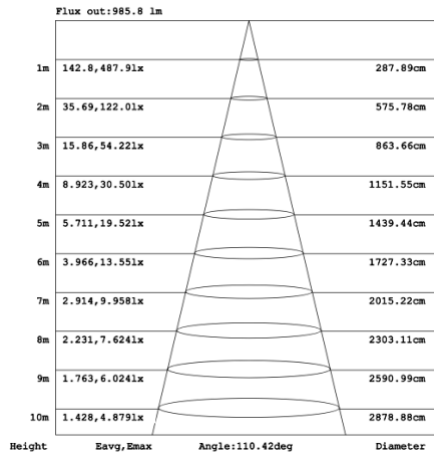

**DIMENSIONS & WEIGHTS: Canopy Size for ZigBee & DMX: 15.75" x 2.76"**

**SB-U101A Canopy mount**

**SB-U101B Canopy mount with accent ring**

**SB-U101C Remote driver with cables fixed directly in the ceiling, with accent clip**

**31.50" 40W @ 4000K**

**39.37" 50W @ 4000K**