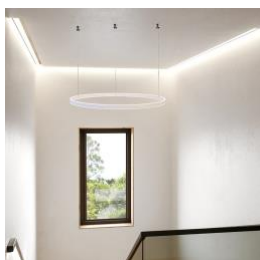

PARTS PACKED WITH STANDARD FIXTURE

- Plastic Anchors, Screws, Wire Connectors
- CCT Selector Switch