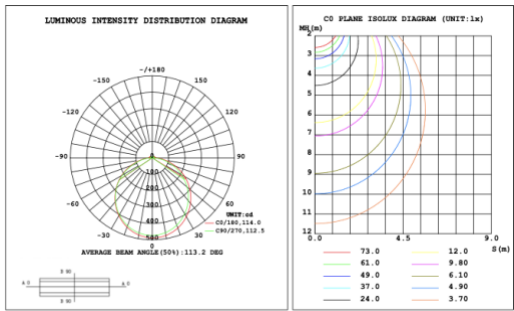

**SB-U101E Remote driver with cables fixed directly in the ceiling**

**SB-U101F Canopy mount with accent clip**

**PHOTOMETRIC: Testing for single ring and direct only**

**15.75\"/>**

**23.62" 30W @ 4000K**

**31.50" 40W @ 4000K**

**39.37" 50W @ 4000K**