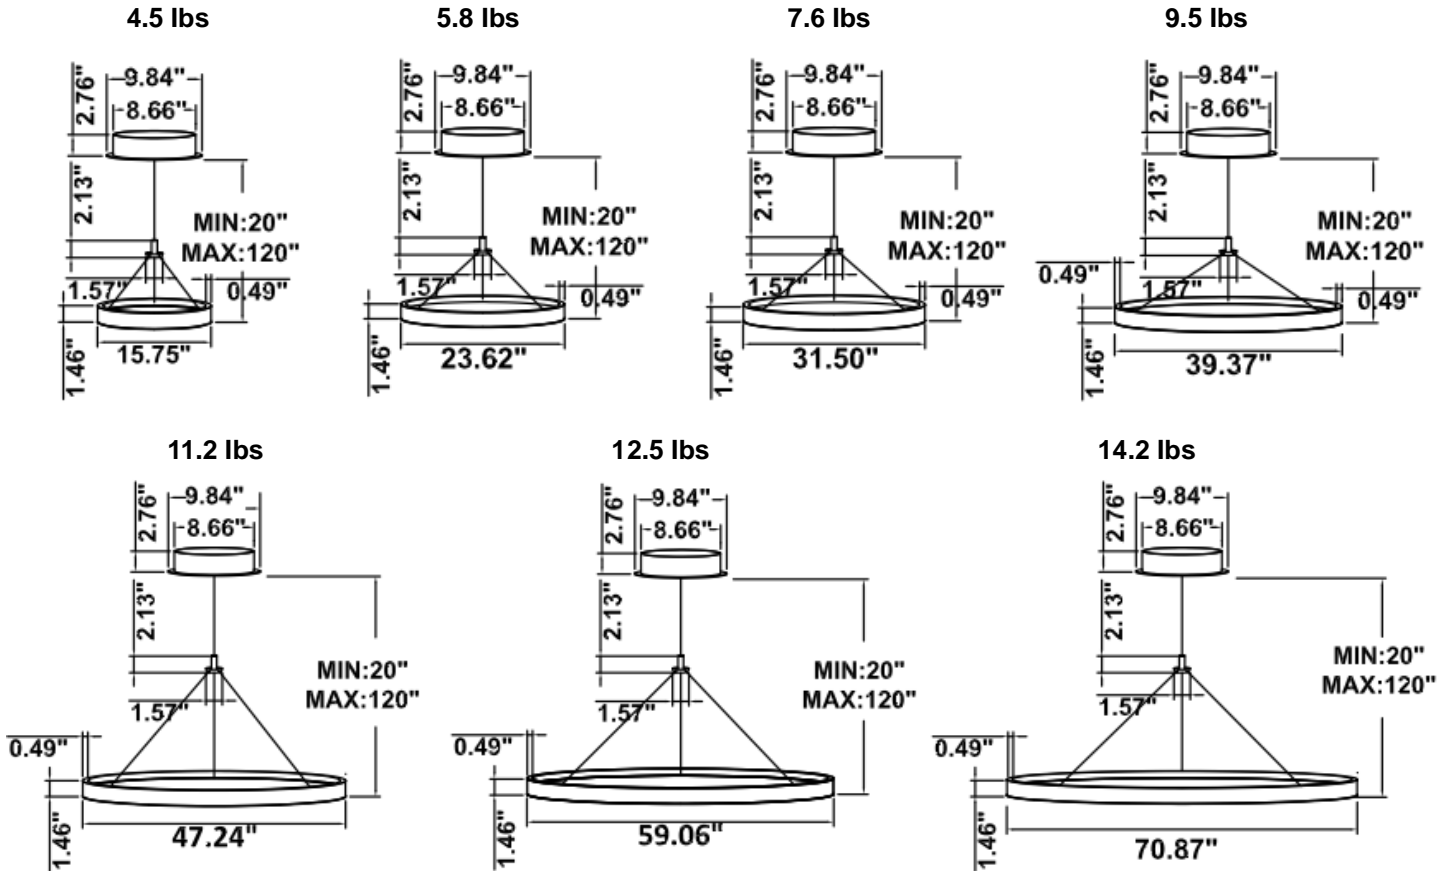

SB-U101F Canopy mount with accent clip