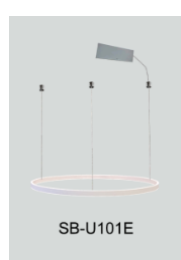

PARTS PACKED WITH STANDARD FIXTURE

- Plastic Anchors, Screws, Wire Connectors
- CCT Selector Switch