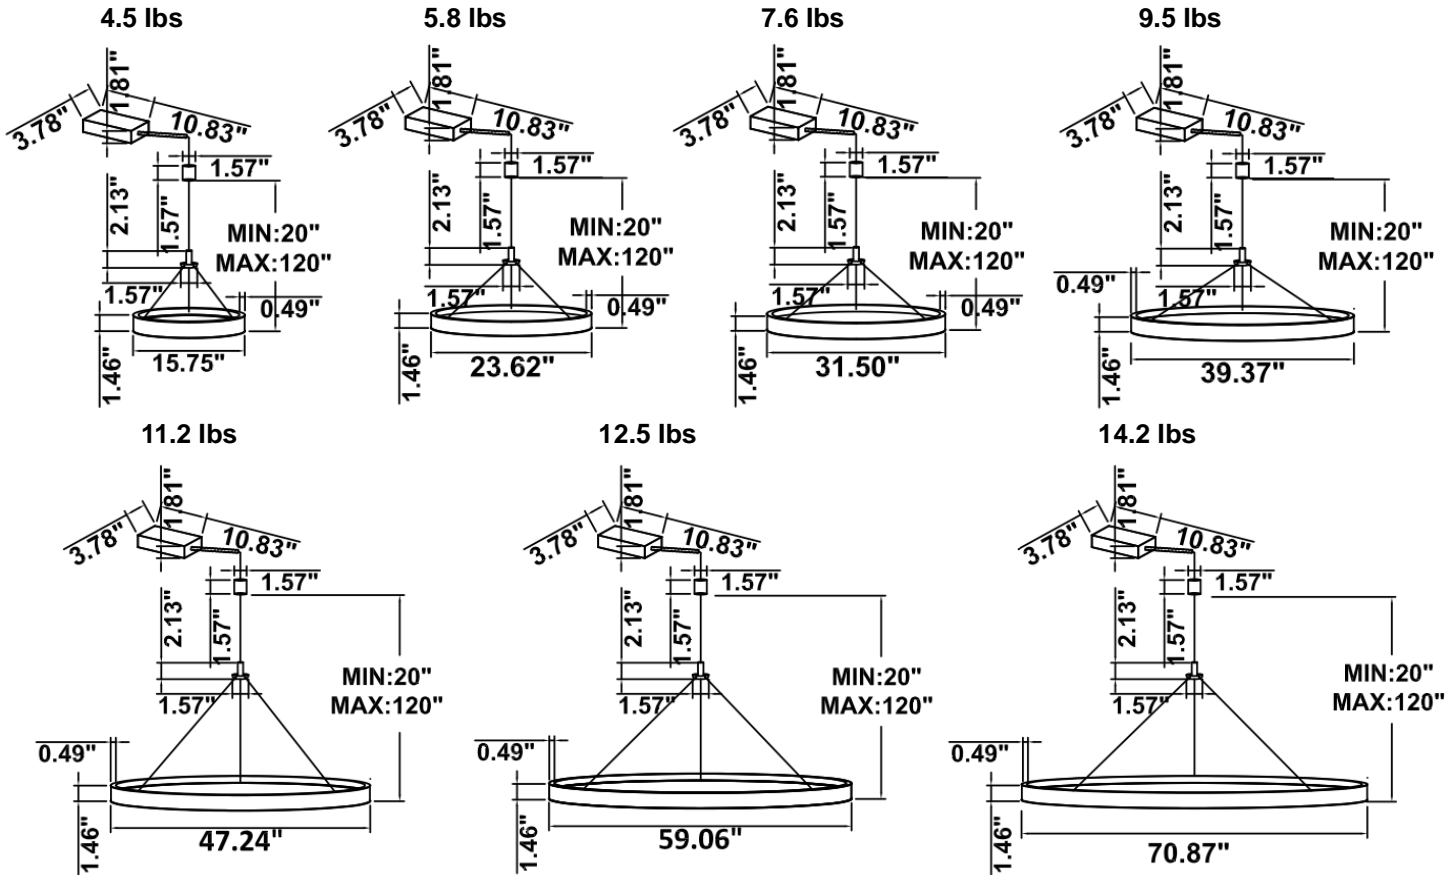

**DIMENSIONS & WEIGHTS: Canopy Size for ZigBee & DMX: 15.75" x 2.76"**

**SB-U101A Canopy mount**

**SB-U101B Canopy mount with accent ring**

**SB-U101C Remote driver with cables fixed directly in the ceiling, with accent clip**