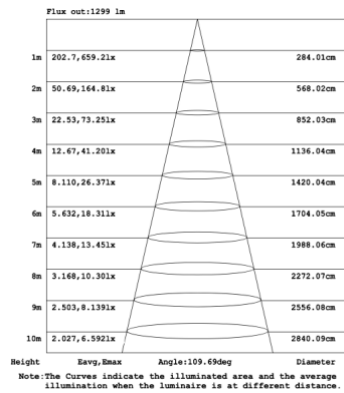

**DIMENSIONS & WEIGHTS: Canopy Size for ZigBee & DMX: 15.75" x 2.76"**

**SB-U101A Canopy mount**

**SB-U101B Canopy mount with accent ring**

**SB-U101C Remote driver with cables fixed directly in the ceiling, with accent clip**

**31.50" 40W @ 4000K**

**39.37" 50W @ 4000K**

### 59.06" 70W @ 4000K

### 70.87" 80W @ 4000K