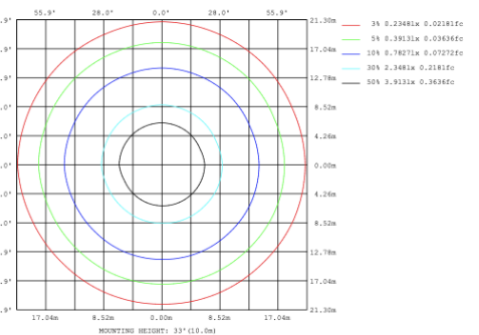

39.37" 50W @ 4000K