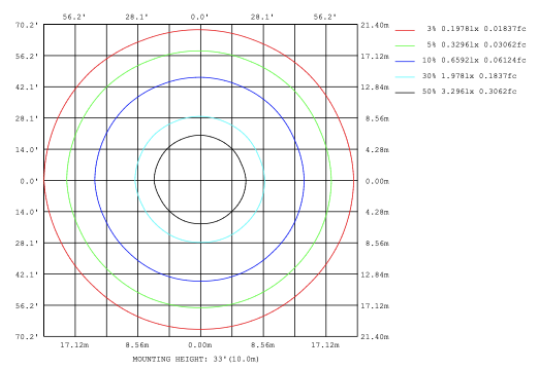

31.50" 40W @ 4000K