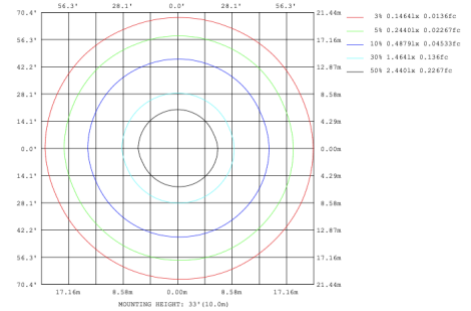

**DIMENSIONS & WEIGHTS: Canopy Size for ZigBee & DMX: 15.75" x 2.76"**

**SB-U101A Canopy mount**

**SB-U101B Canopy mount with accent ring**

**SB-U101C Remote driver with cables fixed directly in the ceiling, with accent clip**

**31.50" 40W @ 4000K**

**39.37" 50W @ 4000K**