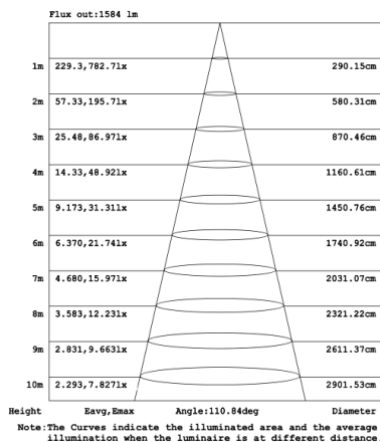

**DIMENSIONS & WEIGHTS: Canopy Size for ZigBee & DMX: 15.75" x 2.76"**

**SB-U101A Canopy mount**

**SB-U101B Canopy mount with accent ring**

**SB-U101C Remote driver with cables fixed directly in the ceiling, with accent clip**

**31.50" 40W @ 4000K**

**39.37" 50W @ 4000K**

### 59.06" 70W @ 4000K