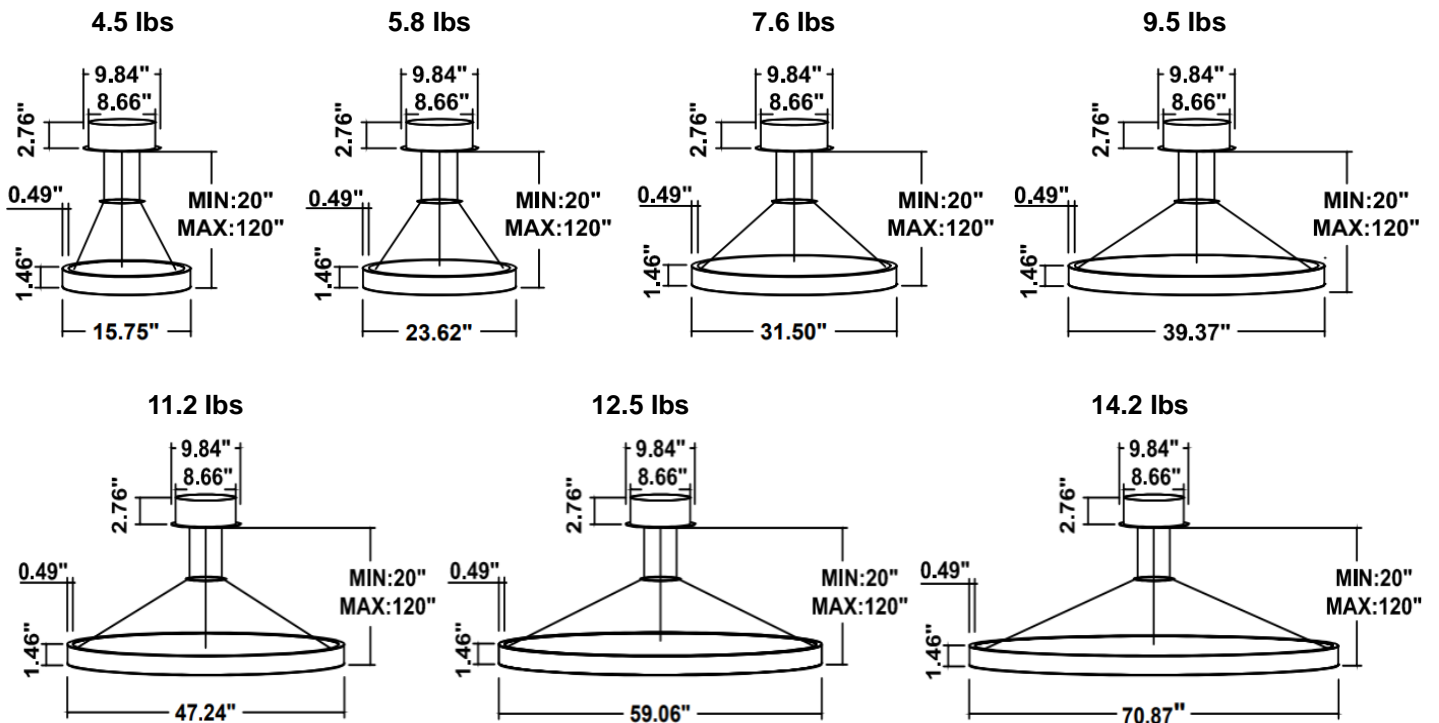

**DIMENSIONS & WEIGHTS: Canopy Size for ZigBee & DMX: 15.75" x 2.76"**

**SB-U101A Canopy mount**

**SB-U101B Canopy mount with accent ring**

**SB-U101C Remote driver with cables fixed directly in the ceiling, with accent clip**