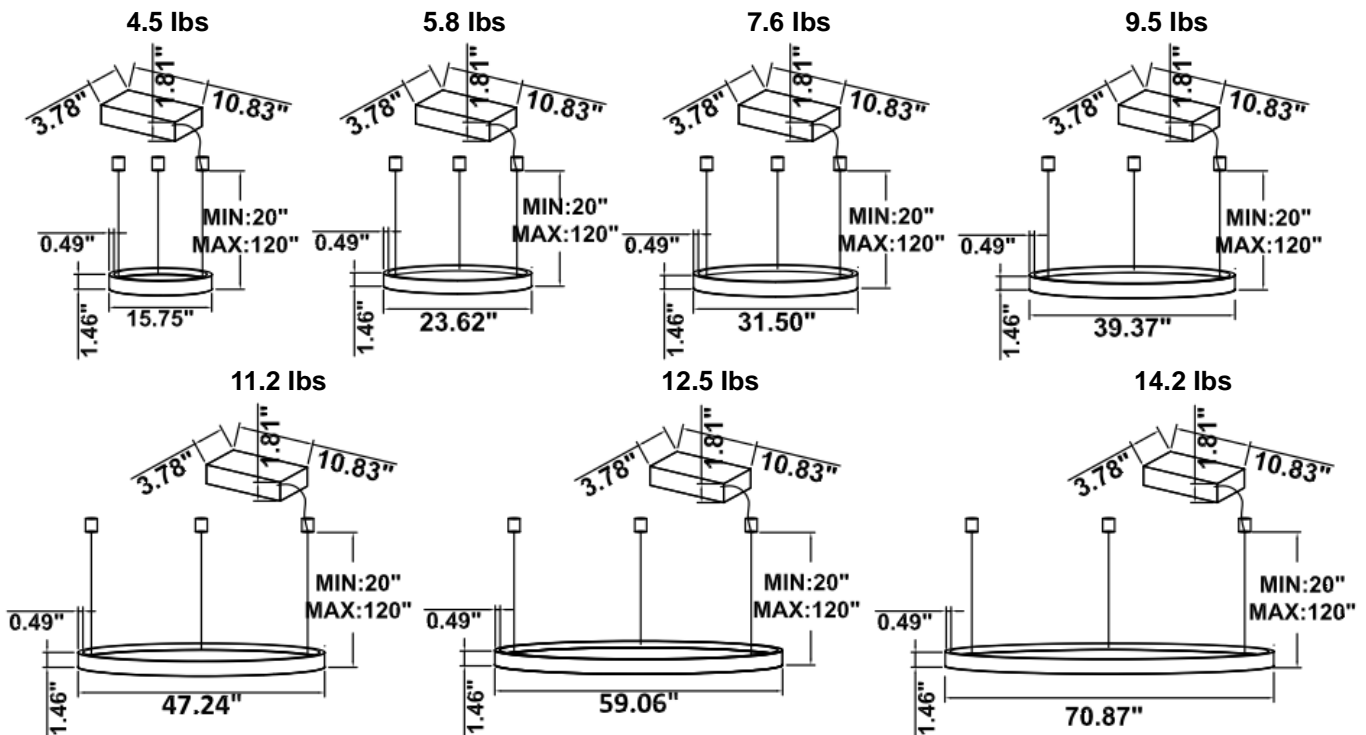

SB-U101E Remote driver with cables fixed directly in the ceiling