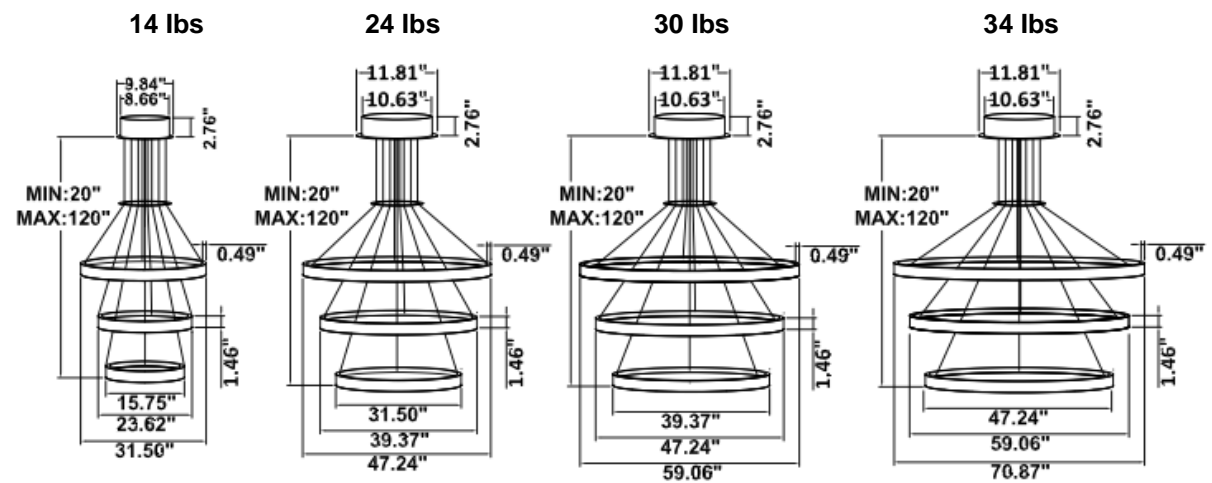

**DIMENSIONS & WEIGHTS: Canopy Size for ZigBee & DMX: 15.75" x 2.76"**

**SB-U103A Canopy mount**

**SB-U103B Canopy mount with accent ring**

**SB-U103C Canopy mount with swiveled rings**

**SB-U103D Canopy mount**