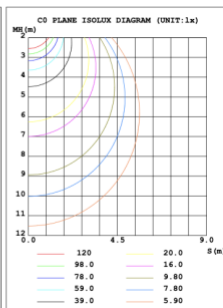

**SB-U103H Canopy mount with swiveled rings and accent ring**

**PHOTOMETRIC: Testing for single ring and direct only**

**15.75" 20W @ 4000K**

**23.62" 30W @ 4000K**

**31.50" 40W @ 4000K**

**39.37" 50W @ 4000K**