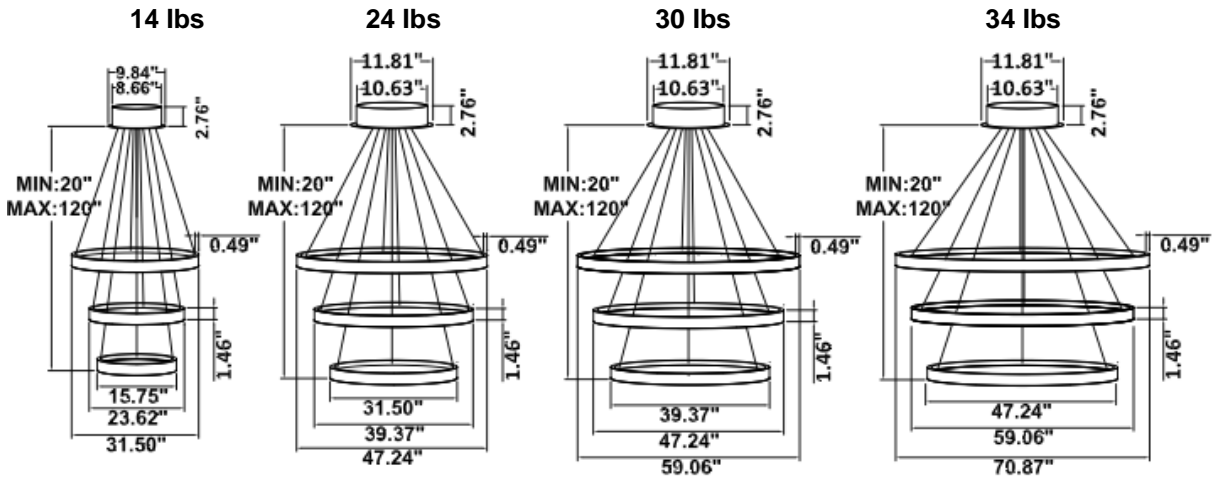

**DIMENSIONS & WEIGHTS: Canopy Size for ZigBee & DMX: 15.75" x 2.76"**

**SB-U103A Canopy mount**

**SB-U103B Canopy mount with accent ring**

**SB-U103C Canopy mount with swiveled rings**

**SB-U103D Canopy mount**