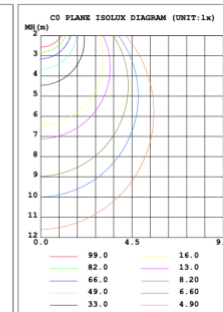

**SB-U103H Canopy mount with swiveled rings and accent ring**

**PHOTOMETRIC: Testing for single ring and direct only**

**15.75" 20W @ 4000K**

**23.62" 30W @ 4000K**

**31.50" 40W @ 4000K**

**39.37" 50W @ 4000K**