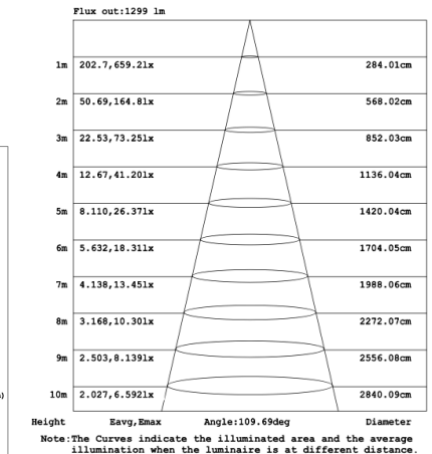

**DIMENSIONS & WEIGHTS: Canopy Size for ZigBee & DMX: 15.75" x 2.76"**

**SB-U103A Canopy mount**

**SB-U103B Canopy mount with accent ring**

**SB-U103C Canopy mount with swiveled rings**

**SB-U103D Canopy mount**

**SB-U103H Canopy mount with swiveled rings and accent ring**

**PHOTOMETRIC: Testing for single ring and direct only**

**15.75" 20W @ 4000K**

**23.62" 30W @ 4000K**

**31.50" 40W @ 4000K**

**39.37" 50W @ 4000K**

### 47.24" 60W @ 4000K

### 59.06" 70W @ 4000K