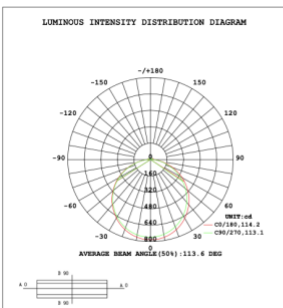

**SB-U103H Canopy mount with swiveled rings and accent ring**

**PHOTOMETRIC: Testing for single ring and direct only**

**15.75" 20W @ 4000K**

**23.62" 30W @ 4000K**

**31.50" 40W @ 4000K**

**39.37" 50W @ 4000K**