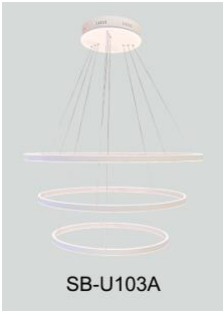

PARTS PACKED WITH STANDARD FIXTURE

- Plastic Anchors, Screws, Wire Connectors
- CCT Selector Switch