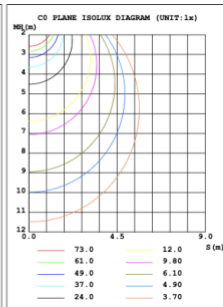

**SB-U103H Canopy mount with swiveled rings and accent ring**

**PHOTOMETRIC: Testing for single ring and direct only**

**15.75" 20W @ 4000K**

**23.62" 30W @ 4000K**

**31.50" 40W @ 4000K**

**39.37" 50W @ 4000K**