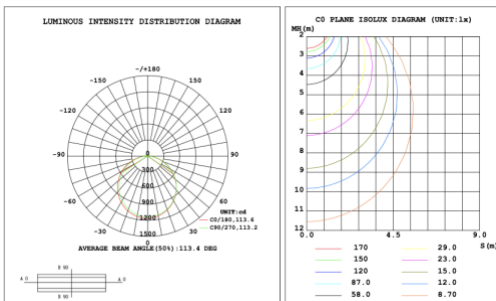

59.06" 70W @ 4000K