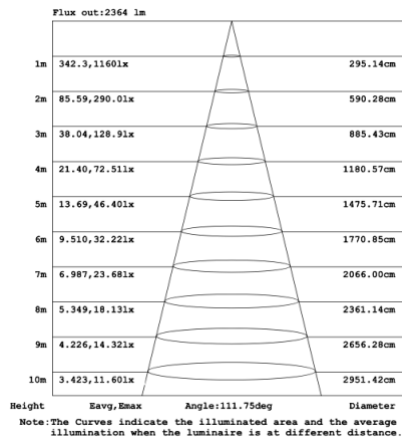

**DIMENSIONS & WEIGHTS: Canopy Size for ZigBee & DMX: 15.75" x 2.76"**

**SB-U103A Canopy mount**

**SB-U103B Canopy mount with accent ring**

**SB-U103C Canopy mount with swiveled rings**

**SB-U103D Canopy mount**

**SB-U103H Canopy mount with swiveled rings and accent ring**

**PHOTOMETRIC: Testing for single ring and direct only**

**15.75" 20W @ 4000K**

**23.62" 30W @ 4000K**

**31.50" 40W @ 4000K**

**39.37" 50W @ 4000K**

### 47.24" 60W @ 4000K

### 59.06" 70W @ 4000K