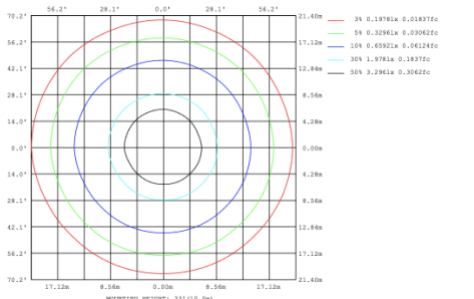

**SB-U103H Canopy mount with swiveled rings and accent ring**

**PHOTOMETRIC: Testing for single ring and direct only**

**15.75" 20W @ 4000K**

**23.62" 30W @ 4000K**

**31.50" 40W @ 4000K**

**39.37" 50W @ 4000K**