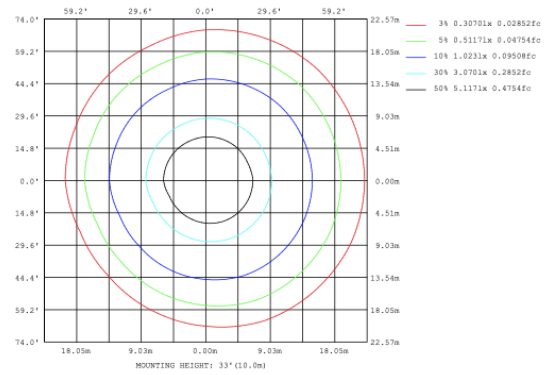

47.24" 60W @ 4000K