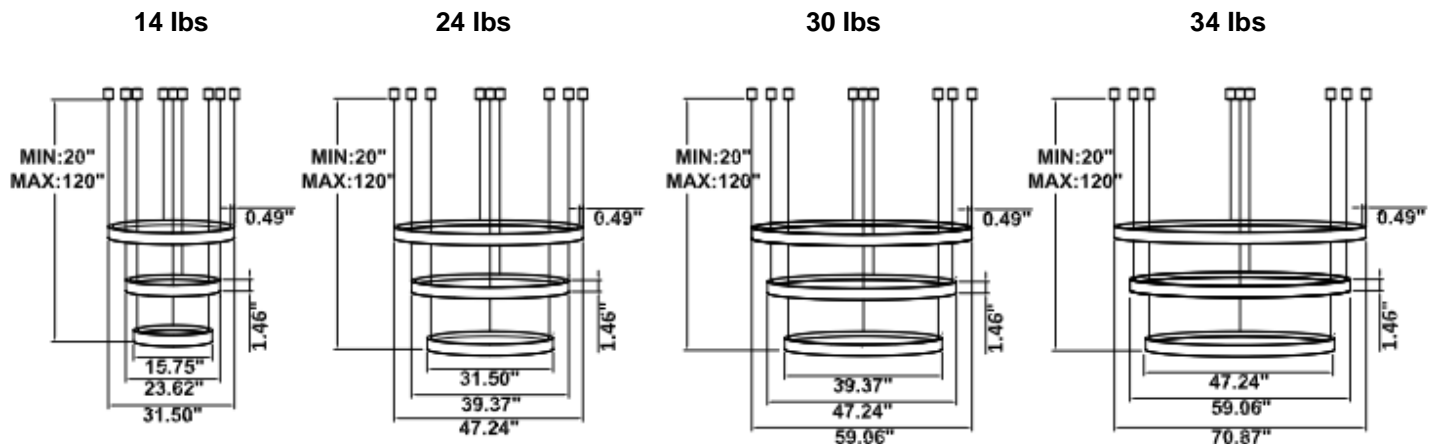

**DIMENSIONS & WEIGHTS: Canopy Size for ZigBee & DMX: 15.75" x 2.76"**

**SB-U103A Canopy mount**

**SB-U103B Canopy mount with accent ring**

**SB-U103C Canopy mount with swiveled rings**

**SB-U103D Canopy mount**

**SB-U103E Canopy mount and cables fixed directly in the ceiling**

**SB-U103F Remote driver with cables fixed directly in the ceiling (Driver box size: L10.83\"/>**

**SB-U103G Canopy mount with accent ring**