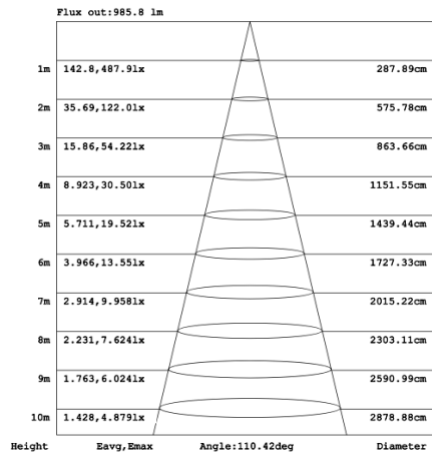

**DIMENSIONS & WEIGHTS: Canopy Size for ZigBee & DMX: 15.75" x 2.76"**

**SB-U103A Canopy mount**

**SB-U103B Canopy mount with accent ring**

**SB-U103C Canopy mount with swiveled rings**

**SB-U103D Canopy mount**

**SB-U103H Canopy mount with swiveled rings and accent ring**

**PHOTOMETRIC: Testing for single ring and direct only**

**15.75" 20W @ 4000K**

**23.62" 30W @ 4000K**

**31.50" 40W @ 4000K**

**39.37" 50W @ 4000K**