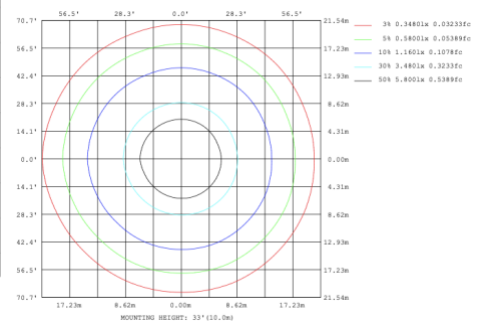

59.06" 70W @ 4000K