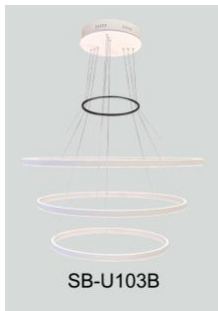

PARTS PACKED WITH STANDARD FIXTURE

- Plastic Anchors, Screws, Wire Connectors
- CCT Selector Switch