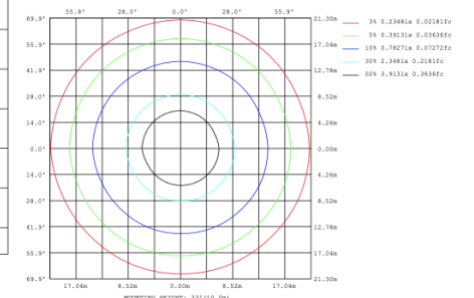

**SB-U103H Canopy mount with swiveled rings and accent ring**

**PHOTOMETRIC: Testing for single ring and direct only**

**15.75" 20W @ 4000K**

**23.62" 30W @ 4000K**

**31.50" 40W @ 4000K**

**39.37" 50W @ 4000K**