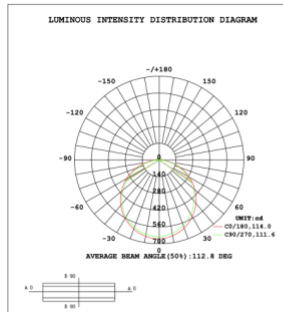

**SB-U103H Canopy mount with swiveled rings and accent ring**

**PHOTOMETRIC: Testing for single ring and direct only**

**15.75" 20W @ 4000K**

**23.62" 30W @ 4000K**

**31.50" 40W @ 4000K**

**39.37" 50W @ 4000K**