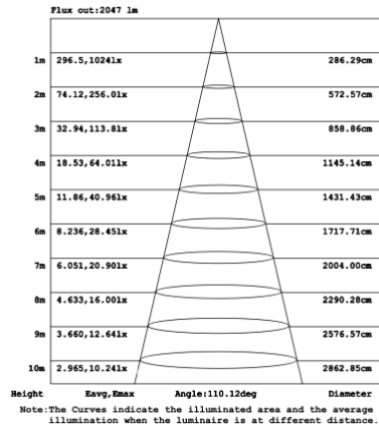

**DIMENSIONS & WEIGHTS: Canopy Size for ZigBee & DMX: 15.75" x 2.76"**

**SB-U103A Canopy mount**

**SB-U103B Canopy mount with accent ring**

**SB-U103C Canopy mount with swiveled rings**

**SB-U103D Canopy mount**

**SB-U103H Canopy mount with swiveled rings and accent ring**

**PHOTOMETRIC: Testing for single ring and direct only**

**15.75" 20W @ 4000K**

**23.62" 30W @ 4000K**

**31.50" 40W @ 4000K**

**39.37" 50W @ 4000K**

### 47.24" 60W @ 4000K

### 59.06" 70W @ 4000K