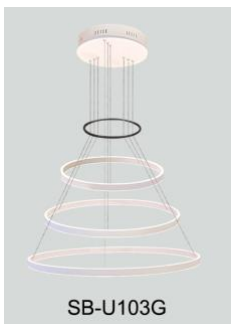

PARTS PACKED WITH STANDARD FIXTURE

- Plastic Anchors, Screws, Wire Connectors
- CCT Selector Switch