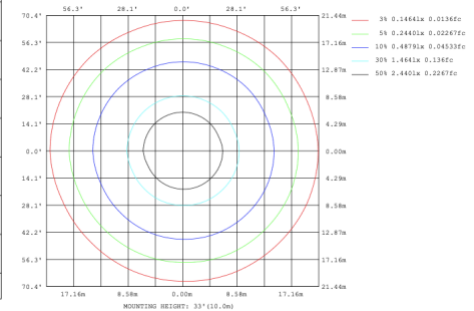

**SB-U103H Canopy mount with swiveled rings and accent ring**

**PHOTOMETRIC: Testing for single ring and direct only**

**15.75" 20W @ 4000K**

**23.62" 30W @ 4000K**

**31.50" 40W @ 4000K**

**39.37" 50W @ 4000K**