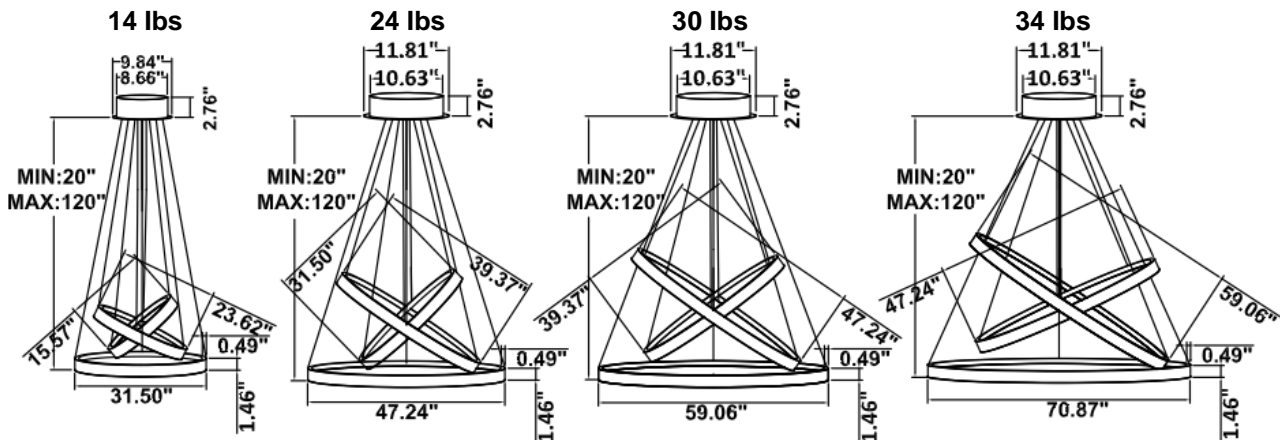

**DIMENSIONS & WEIGHTS: Canopy Size for ZigBee & DMX: 15.75" x 2.76"**

**SB-U103A Canopy mount**

**SB-U103B Canopy mount with accent ring**

**SB-U103C Canopy mount with swiveled rings**

**SB-U103D Canopy mount**