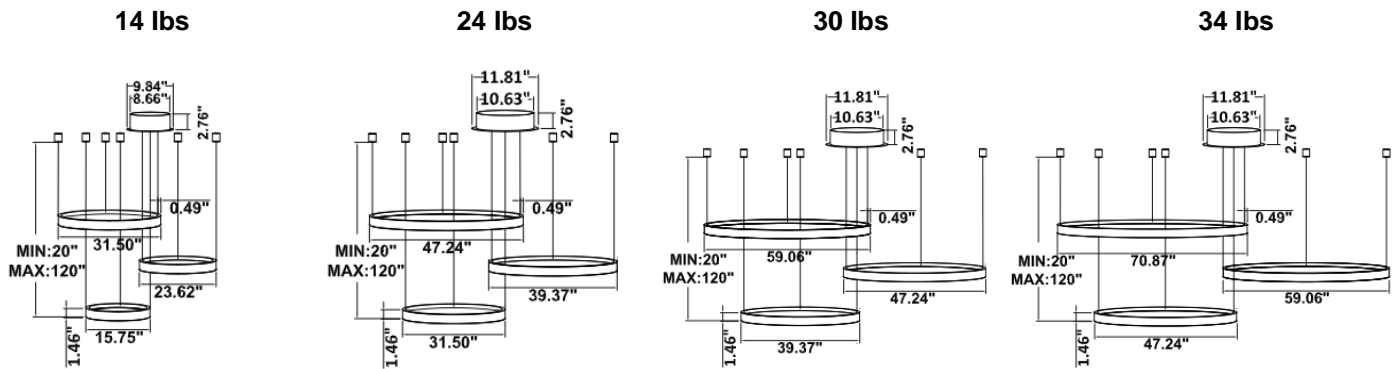

**DIMENSIONS & WEIGHTS: Canopy Size for ZigBee & DMX: 15.75" x 2.76"**

**SB-U103A Canopy mount**

**SB-U103B Canopy mount with accent ring**

**SB-U103C Canopy mount with swiveled rings**

**SB-U103D Canopy mount**

**SB-U103E Canopy mount and cables fixed directly in the ceiling**

**SB-U103F Remote driver with cables fixed directly in the ceiling (Driver box size: L10.83\"/>**

**SB-U103G Canopy mount with accent ring**