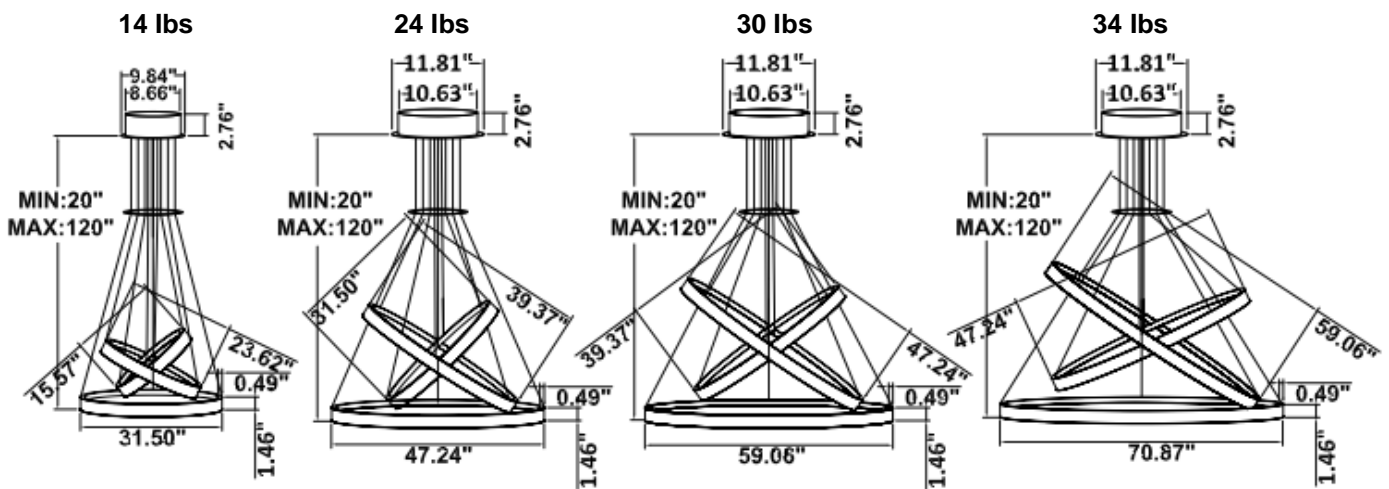

**DIMENSIONS & WEIGHTS: Canopy Size for ZigBee & DMX: 15.75" x 2.76"**

**SB-U103A Canopy mount**

**SB-U103B Canopy mount with accent ring**

**SB-U103C Canopy mount with swiveled rings**

**SB-U103D Canopy mount**

**SB-U103E Canopy mount and cables fixed directly in the ceiling**

**SB-U103F Remote driver with cables fixed directly in the ceiling (Driver box size: L10.83\"/>**

**SB-U103G Canopy mount with accent ring**

**SB-U103H Canopy mount with swiveled rings and accent ring**

**PHOTOMETRIC: Testing for single ring and direct only**

**15.75" 20W @ 4000K**

**23.62" 30W @ 4000K**

**31.50" 40W @ 4000K**

**39.37" 50W @ 4000K**