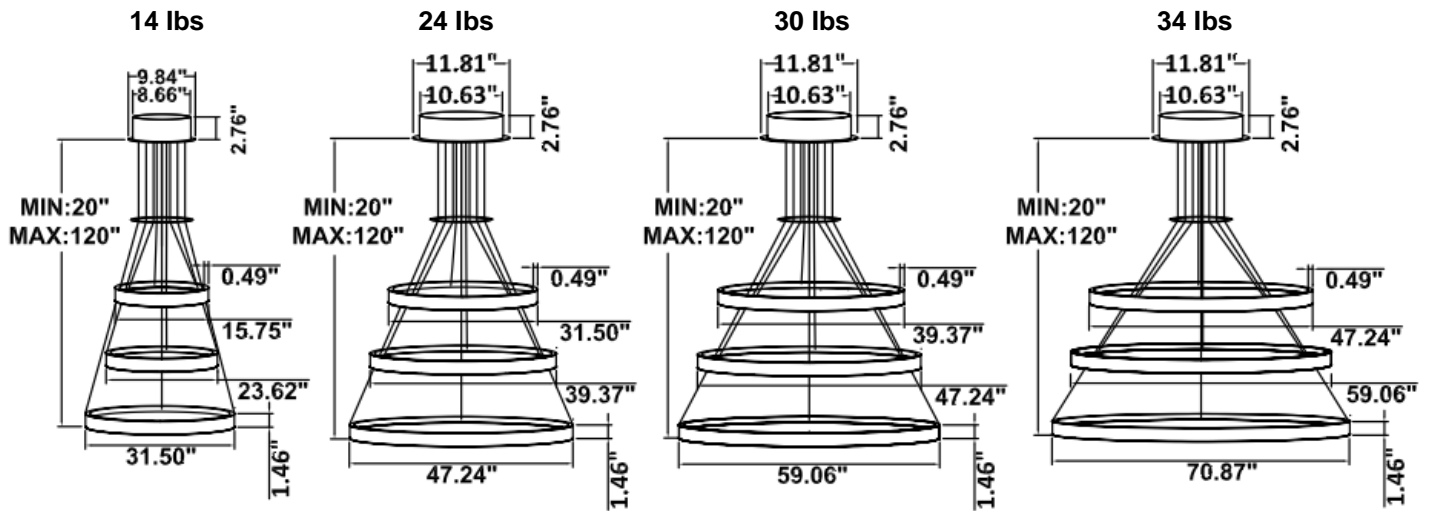

**DIMENSIONS & WEIGHTS: Canopy Size for ZigBee & DMX: 15.75" x 2.76"**

**SB-U103A Canopy mount**

**SB-U103B Canopy mount with accent ring**

**SB-U103C Canopy mount with swiveled rings**

**SB-U103D Canopy mount**

**SB-U103E Canopy mount and cables fixed directly in the ceiling**

**SB-U103F Remote driver with cables fixed directly in the ceiling (Driver box size: L10.83\"/>**

**SB-U103G Canopy mount with accent ring**