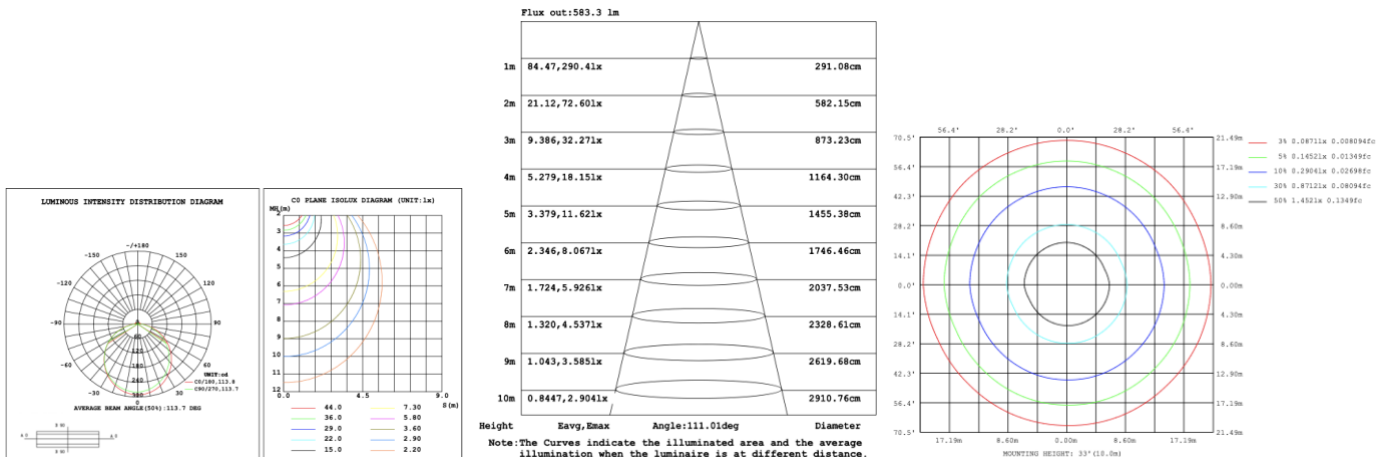

**SB-U103H Canopy mount with swiveled rings and accent ring**

**PHOTOMETRIC: Testing for single ring and direct only**

**15.75" 20W @ 4000K**

**23.62" 30W @ 4000K**

**31.50" 40W @ 4000K**

**39.37" 50W @ 4000K**