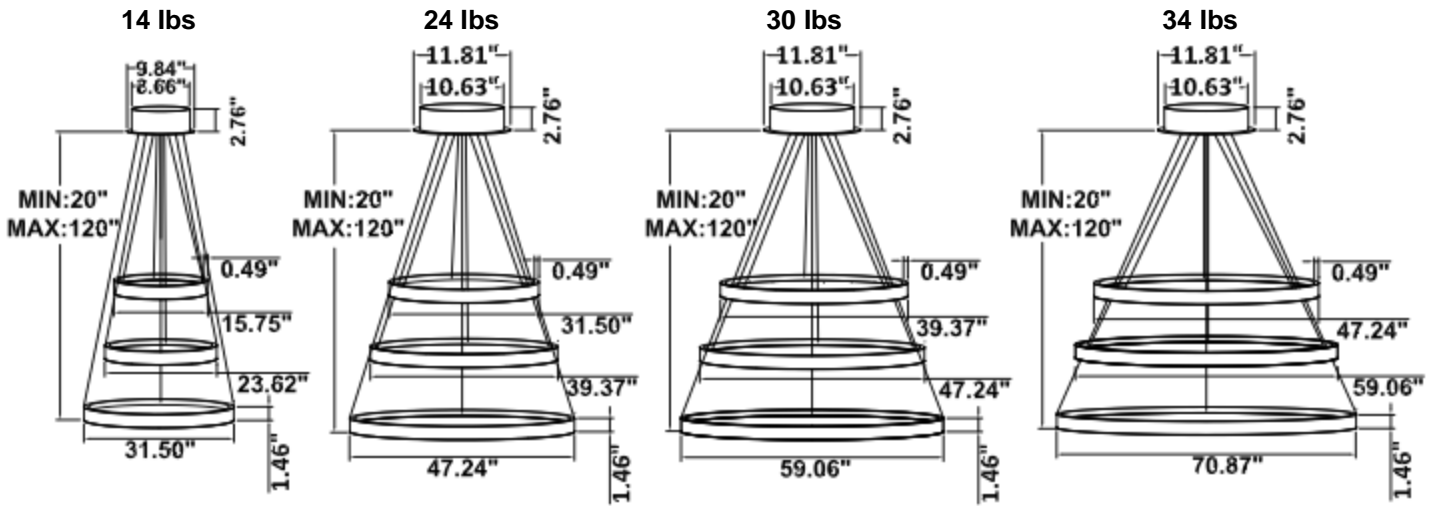

**DIMENSIONS & WEIGHTS: Canopy Size for ZigBee & DMX: 15.75" x 2.76"**

**SB-U103A Canopy mount**

**SB-U103B Canopy mount with accent ring**

**SB-U103C Canopy mount with swiveled rings**

**SB-U103D Canopy mount**