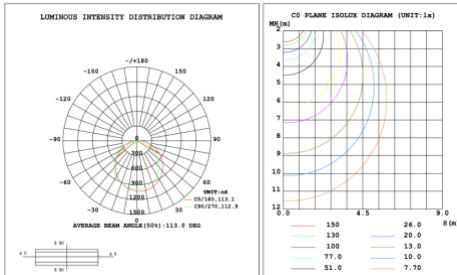

47.24" 60W @ 4000K