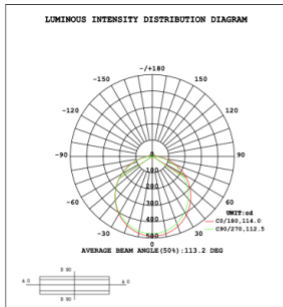

**SB-U103H Canopy mount with swiveled rings and accent ring**

**PHOTOMETRIC: Testing for single ring and direct only**

**15.75" 20W @ 4000K**

**23.62" 30W @ 4000K**

**31.50" 40W @ 4000K**

**39.37" 50W @ 4000K**

### 70.87" 80W @ 4000K