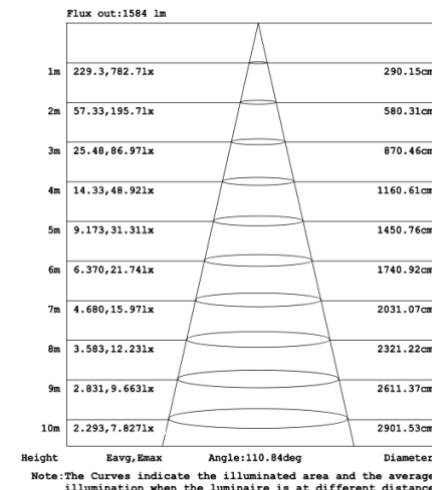

**DIMENSIONS & WEIGHTS: Canopy Size for ZigBee & DMX: 15.75" x 2.76"**

**SB-U103A Canopy mount**

**SB-U103B Canopy mount with accent ring**

**SB-U103C Canopy mount with swiveled rings**

**SB-U103D Canopy mount**

**SB-U103H Canopy mount with swiveled rings and accent ring**

**PHOTOMETRIC: Testing for single ring and direct only**

**15.75" 20W @ 4000K**

**23.62" 30W @ 4000K**

**31.50" 40W @ 4000K**

**39.37" 50W @ 4000K**

### 47.24" 60W @ 4000K

### 59.06" 70W @ 4000K