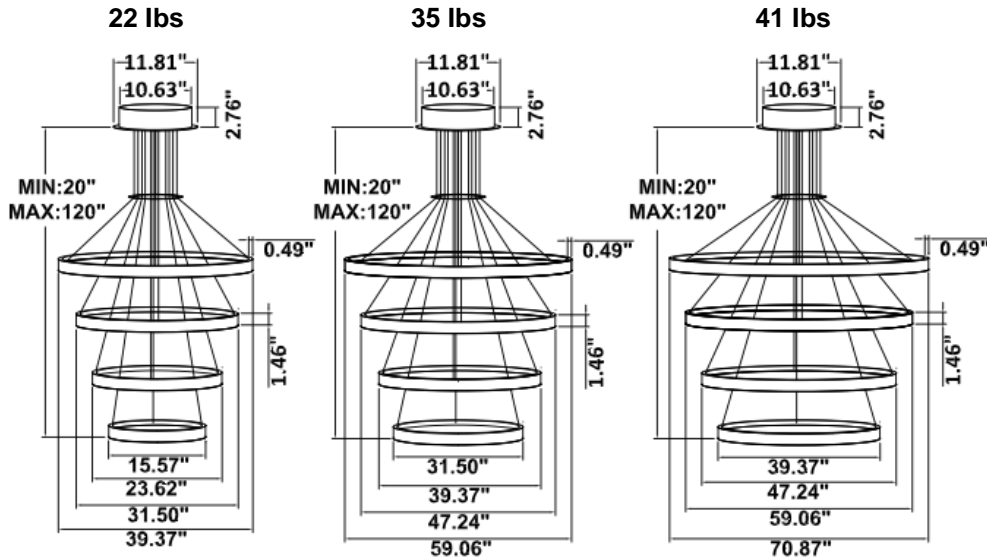

PARTS PACKED WITH STANDARD FIXTURE

- Plastic Anchors, Screws, Wire Connectors
- CCT Selector Switch

MODEL INFORMATION:

Example: SB-U104A140WSB

Products Series	Wattage/Size	"E" Kelvin temp options	"W" Controls (don't select this column if selected S or A)	"Z" Profile Finishes	"X" Aircraft Cable
*SB-U104A SBU104F	*140W=39.37"+31.50"+23.62"+15.57"	*S=3000K/3500K/4000K Color Select by internal CCT Color Selector, 4000K factory color default set, CRI 90	*Blank=1-10V dimming	*B=Black Jack	*Blank=10' foot 120" (Standard)
	220W=59.06"+47.24"+39.37"+31.50"		L=ELV / Triac dimming	S=Platinum Silver	5'=5 foot 60"
	260W=70.87"+59.06"+47.24"+39.37"		D=DMX (for RGBW and Tunable White, control by Wall Switch or DMX control system)	W=Gloss White	15'=15 foot 180"
SB-U104B SB-U104C	140W=39.37"+31.50"+23.62"+15.57"	A=2700K/3500K/4000K Color Select by internal CCT color Selector, 4000K factory color default set. CRI 90	Z=ZigBee (for RGBW and CCT tunable / dimmable using remote, App and Google Alexa voice.	O=Oil Rubbed Bronze	20'=20 foot 240"
	220W=59.06"+47.24"+39.37"+31.50"		C=Dali		25'=25 foot 300"
	260W=70.87"+59.06"+47.24"+39.37"	T=3K-4K Tunable White control by remote/wall control R3= RGB+3000K			30'=30 foot 360"
SB-U104D	140W=39.37"+31.50"+23.62"+15.57"	R4=RGB+4000K	See control options	Find page 3 for color options or select from website Color Collections	
	220W=59.06"+47.24"+39.37"+31.50"	Request price for other Kelvin temp and configurations			
	220W=59.06"+47.24"+39.37"+31.50"				
	260W=70.87"+59.06"+47.24"+39.37"				

RGBW/TUNABLE WHITE SMART CONTROL

[SEE SPEC AND VIDEO](#)

DIMENSIONS & WEIGHTS: Canopy Size for ZigBee & DMX: 15.75" x 2.76"

SB-U104A Canopy mount

SB-U104B Canopy mount with accent ring

SB-U104C Canopy mount