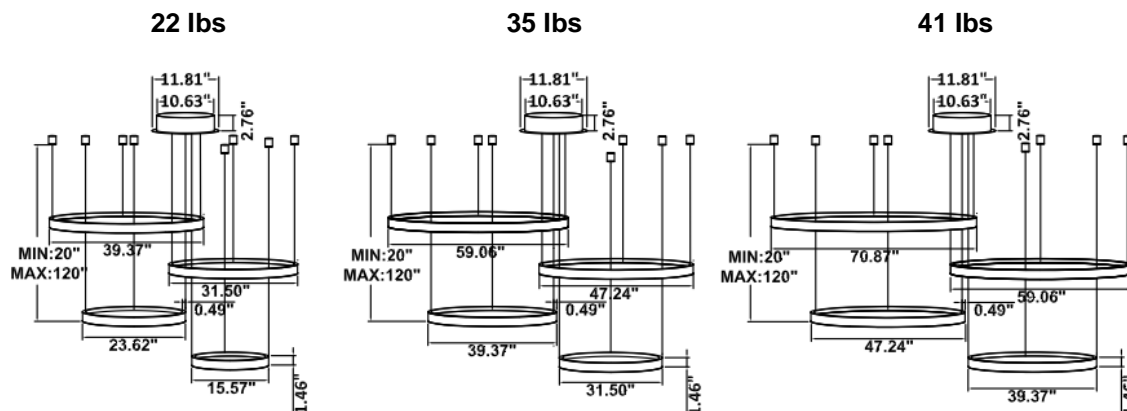

SB-U104D Canopy mount and cables fixed directly in the ceiling