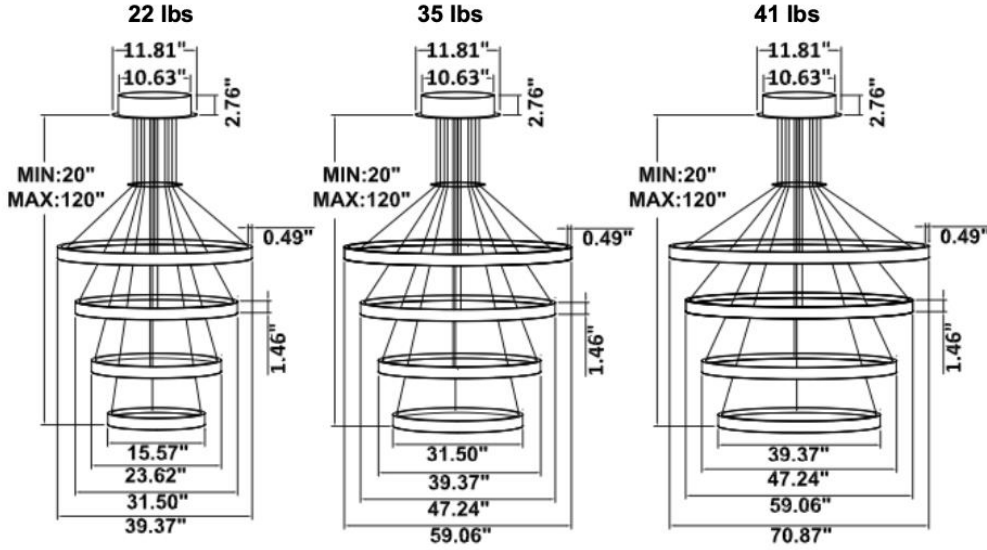

SB-U104F Canopy mount with accent ring