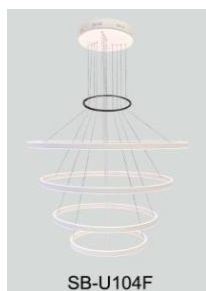

PARTS PACKED WITH STANDARD FIXTURE

- Plastic Anchors, Screws, Wire Connectors
- CCT Selector Switch