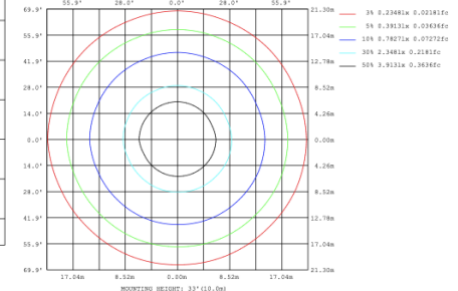

39.37" 50W @ 4000K