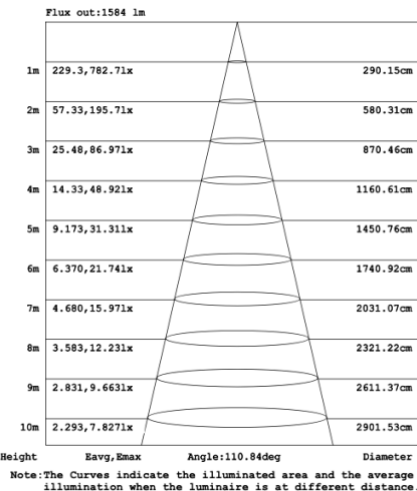

RGBW/TUNABLE WHITE SMART CONTROL

[SEE SPEC AND VIDEO](#)

DIMENSIONS & WEIGHTS: Canopy Size for ZigBee & DMX: 15.75" x 2.76"

SB-U104A Canopy mount

SB-U104B Canopy mount with accent ring

SB-U104C Canopy mount

SB-U104D Canopy mount and cables fixed directly in the ceiling

SB-U104F Canopy mount with accent ring

PHOTOMETRIC: Testing for single ring and direct only

15.75" 20W @ 4000K

23.62" 30W @ 4000K

31.50" 40W @ 4000K

39.37" 50W @ 4000K

47.24" 60W @ 4000K

59.06" 70W @ 4000K

70.87" 80W @ 4000K