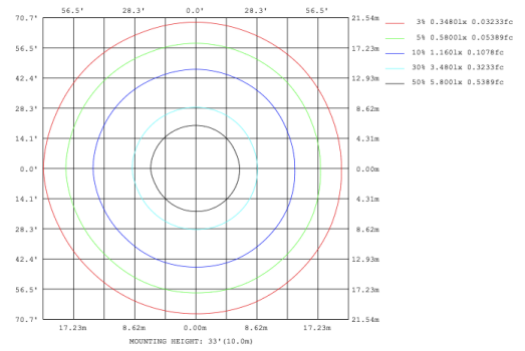

RGBW/TUNABLE WHITE SMART CONTROL

[SEE SPEC AND VIDEO](#)

DIMENSIONS & WEIGHTS: Canopy Size for ZigBee & DMX: 15.75" x 2.76"

SB-U104A Canopy mount

SB-U104B Canopy mount with accent ring

SB-U104C Canopy mount

SB-U104D Canopy mount and cables fixed directly in the ceiling

SB-U104F Canopy mount with accent ring

PHOTOMETRIC: Testing for single ring and direct only

15.75" 20W @ 4000K

23.62" 30W @ 4000K

31.50" 40W @ 4000K

39.37" 50W @ 4000K

47.24" 60W @ 4000K

59.06" 70W @ 4000K

70.87" 80W @ 4000K