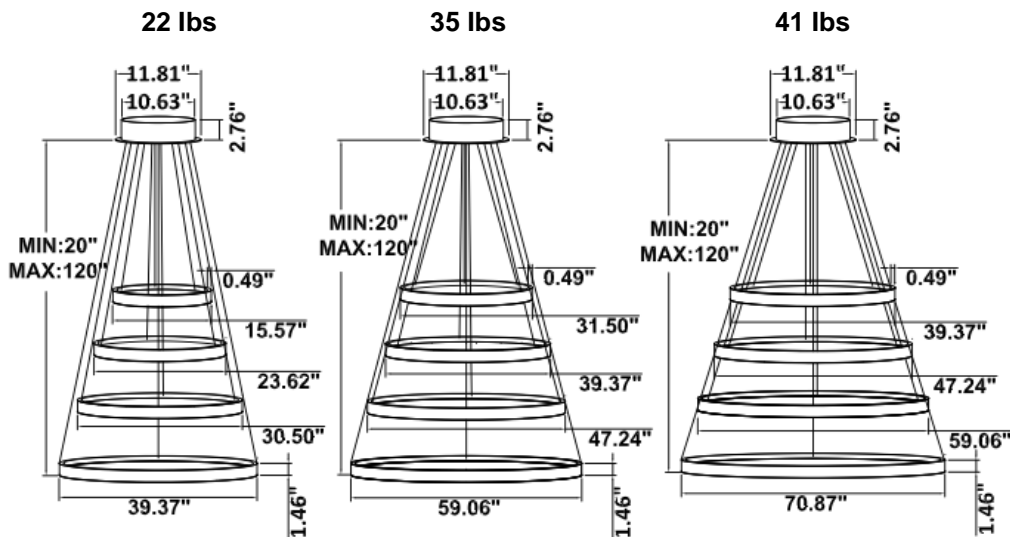

PARTS PACKED WITH STANDARD FIXTURE

- Plastic Anchors, Screws, Wire Connectors
- CCT Selector Switch

MODEL INFORMATION:

Example: SB-U104A140WSB

Products Series	Wattage/Size	"E" Kelvin temp options	"W" Controls (don't select this column if selected S or A)	"Z" Profile Finishes	"X" Aircraft Cable
*SB-U104A SBU104F	*140W=39.37"+31.50"+23.62"+15.57"	*S=3000K/3500K/4000K Color Select by internal CCT Color Selector, 4000K factory color default set, CRI 90	*Blank=1-10V dimming	*B=Black Jack	*Blank=10' foot 120" (Standard)
	220W=59.06"+47.24"+39.37"+31.50"		L=ELV / Triac dimming	S=Platinum Silver	5'=5 foot 60"
	260W=70.87"+59.06"+47.24"+39.37"		D=DMX (for RGBW and Tunable White, control by Wall Switch or DMX control system)	W=Gloss White	15'=15 foot 180"
SB-U104B SB-U104C	140W=39.37"+31.50"+23.62"+15.57"	A=2700K/3500K/4000K Color Select by internal CCT color Selector, 4000K factory color default set. CRI 90	Z=ZigBee (for RGBW and CCT tunable / dimmable using remote, App and Google Alexa voice.	O=Oil Rubbed Bronze	20'=20 foot 240"
	220W=59.06"+47.24"+39.37"+31.50"		C=Dali		25'=25 foot 300"
	260W=70.87"+59.06"+47.24"+39.37"	T=3K-4K Tunable White control by remote/wall control R3= RGB+3000K			30'=30 foot 360"
SB-U104D	140W=39.37"+31.50"+23.62"+15.57"	R4=RGB+4000K	See control options	Find page 3 for color options or select from website Color Collections	
	220W=59.06"+47.24"+39.37"+31.50"	Request price for other Kelvin temp and configurations			
	220W=59.06"+47.24"+39.37"+31.50"				
	260W=70.87"+59.06"+47.24"+39.37"				

RGBW/TUNABLE WHITE SMART CONTROL

[SEE SPEC AND VIDEO](#)

DIMENSIONS & WEIGHTS: Canopy Size for ZigBee & DMX: 15.75" x 2.76"

SB-U104A Canopy mount

SB-U104B Canopy mount with accent ring

SB-U104C Canopy mount