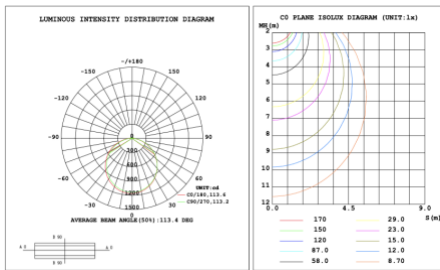

RGBW/TUNABLE WHITE SMART CONTROL

[SEE SPEC AND VIDEO](#)

DIMENSIONS & WEIGHTS: Canopy Size for ZigBee & DMX: 15.75" x 2.76"

SB-U104A Canopy mount

SB-U104B Canopy mount with accent ring

SB-U104C Canopy mount

SB-U104D Canopy mount and cables fixed directly in the ceiling

SB-U104F Canopy mount with accent ring

PHOTOMETRIC: Testing for single ring and direct only

15.75" 20W @ 4000K

23.62" 30W @ 4000K

31.50" 40W @ 4000K

39.37" 50W @ 4000K

47.24" 60W @ 4000K

59.06" 70W @ 4000K

70.87" 80W @ 4000K