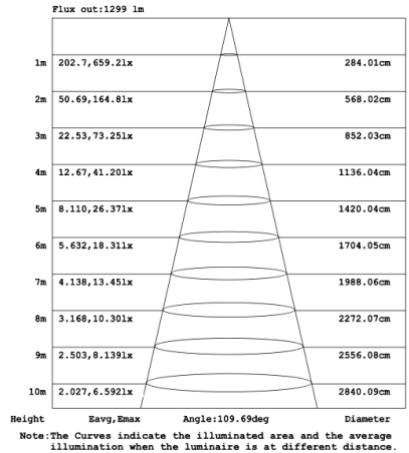

RGBW/TUNABLE WHITE SMART CONTROL

[SEE SPEC AND VIDEO](#)

DIMENSIONS & WEIGHTS: Canopy Size for ZigBee & DMX: 15.75" x 2.76"

SB-U104A Canopy mount

SB-U104B Canopy mount with accent ring

SB-U104C Canopy mount

39.37" 50W @ 4000K

47.24" 60W @ 4000K

59.06" 70W @ 4000K

70.87" 80W @ 4000K