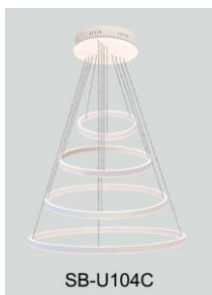

PARTS PACKED WITH STANDARD FIXTURE

- Plastic Anchors, Screws, Wire Connectors
- CCT Selector Switch