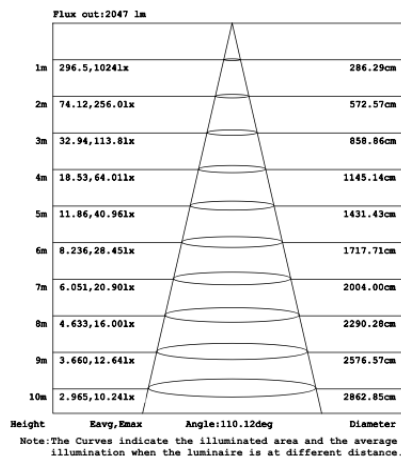

RGBW/TUNABLE WHITE SMART CONTROL

[SEE SPEC AND VIDEO](#)

DIMENSIONS & WEIGHTS: Canopy Size for ZigBee & DMX: 15.75" x 2.76"

SB-U104A Canopy mount

SB-U104B Canopy mount with accent ring

SB-U104C Canopy mount

SB-U104D Canopy mount and cables fixed directly in the ceiling

SB-U104F Canopy mount with accent ring

PHOTOMETRIC: Testing for single ring and direct only

15.75" 20W @ 4000K

23.62" 30W @ 4000K

31.50" 40W @ 4000K

39.37" 50W @ 4000K

47.24" 60W @ 4000K

59.06" 70W @ 4000K

70.87" 80W @ 4000K