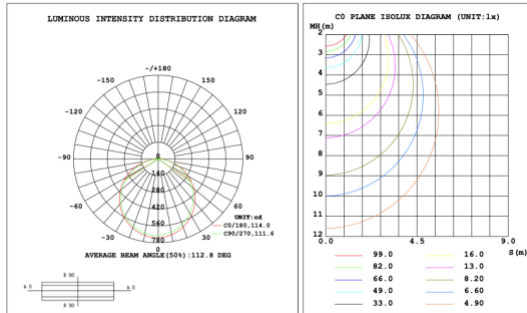

RGBW/TUNABLE WHITE SMART CONTROL

[SEE SPEC AND VIDEO](#)

DIMENSIONS & WEIGHTS: Canopy Size for ZigBee & DMX: 15.75" x 2.76"

SB-U104A Canopy mount

SB-U104B Canopy mount with accent ring

SB-U104C Canopy mount

SB-U104D Canopy mount and cables fixed directly in the ceiling

SB-U104F Canopy mount with accent ring

PHOTOMETRIC: Testing for single ring and direct only

15.75" 20W @ 4000K

23.62" 30W @ 4000K

31.50" 40W @ 4000K

39.37" 50W @ 4000K

47.24" 60W @ 4000K

59.06" 70W @ 4000K

70.87" 80W @ 4000K