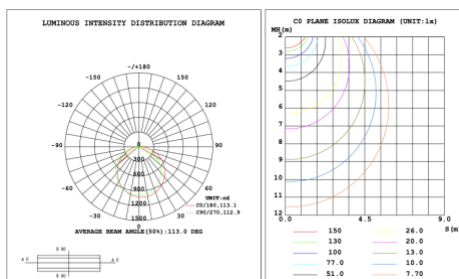

47.24" 60W @ 4000K