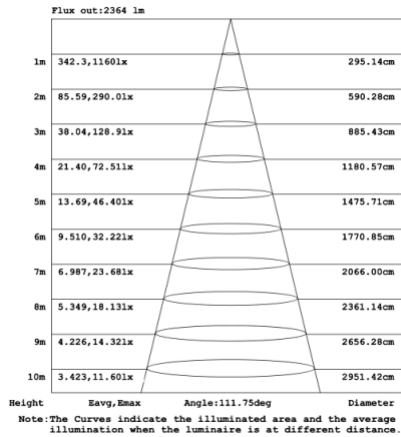

RGBW/TUNABLE WHITE SMART CONTROL

[SEE SPEC AND VIDEO](#)

DIMENSIONS & WEIGHTS: Canopy Size for ZigBee & DMX: 15.75" x 2.76"

SB-U104A Canopy mount

SB-U104B Canopy mount with accent ring

SB-U104C Canopy mount

SB-U104D Canopy mount and cables fixed directly in the ceiling

SB-U104F Canopy mount with accent ring

PHOTOMETRIC: Testing for single ring and direct only

15.75" 20W @ 4000K

23.62" 30W @ 4000K

31.50" 40W @ 4000K

39.37" 50W @ 4000K

47.24" 60W @ 4000K

59.06" 70W @ 4000K

70.87" 80W @ 4000K