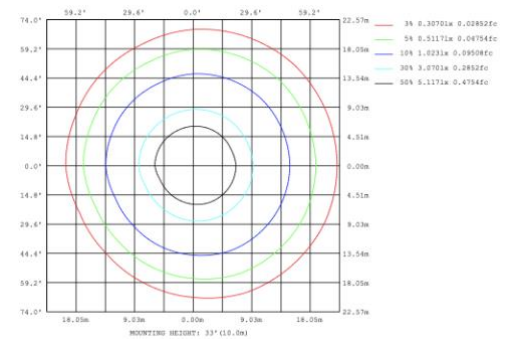

RGBW/TUNABLE WHITE SMART CONTROL

[SEE SPEC AND VIDEO](#)

DIMENSIONS & WEIGHTS: Canopy Size for ZigBee & DMX: 15.75" x 2.76"

SB-U104A Canopy mount

SB-U104B Canopy mount with accent ring

SB-U104C Canopy mount

39.37" 50W @ 4000K

47.24" 60W @ 4000K

59.06" 70W @ 4000K

70.87" 80W @ 4000K