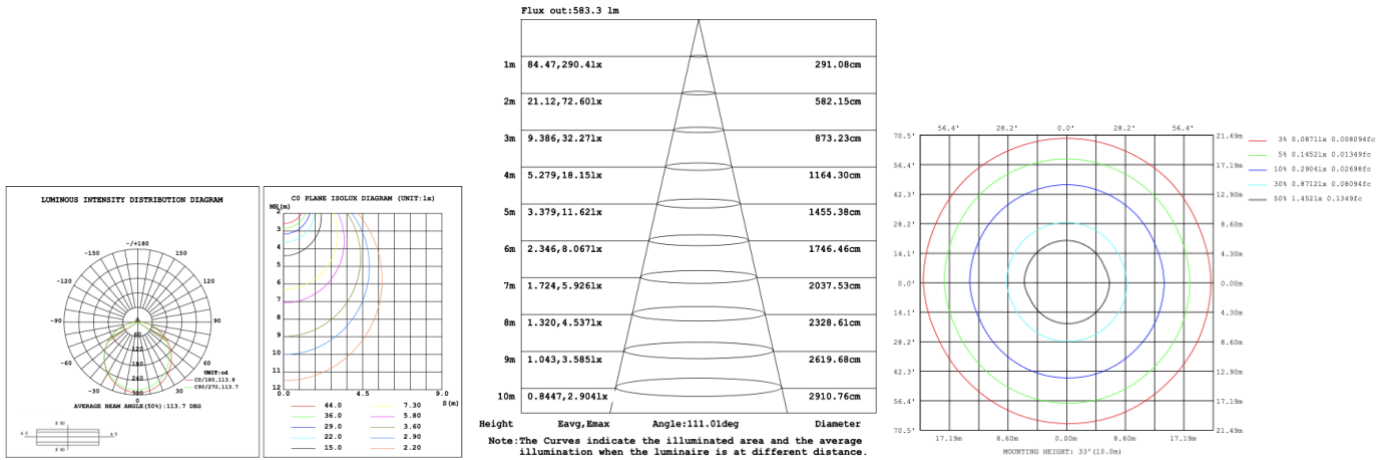

RGBW/TUNABLE WHITE SMART CONTROL

[SEE SPEC AND VIDEO](#)

DIMENSIONS & WEIGHTS: Canopy Size for ZigBee & DMX: 15.75" x 2.76"

SB-U104A Canopy mount

SB-U104B Canopy mount with accent ring

SB-U104C Canopy mount

SB-U104D Canopy mount and cables fixed directly in the ceiling

SB-U104F Canopy mount with accent ring

PHOTOMETRIC: Testing for single ring and direct only

15.75" 20W @ 4000K

23.62" 30W @ 4000K

31.50" 40W @ 4000K