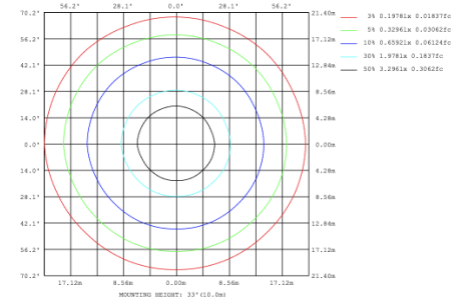

31.50" 40W @ 4000K