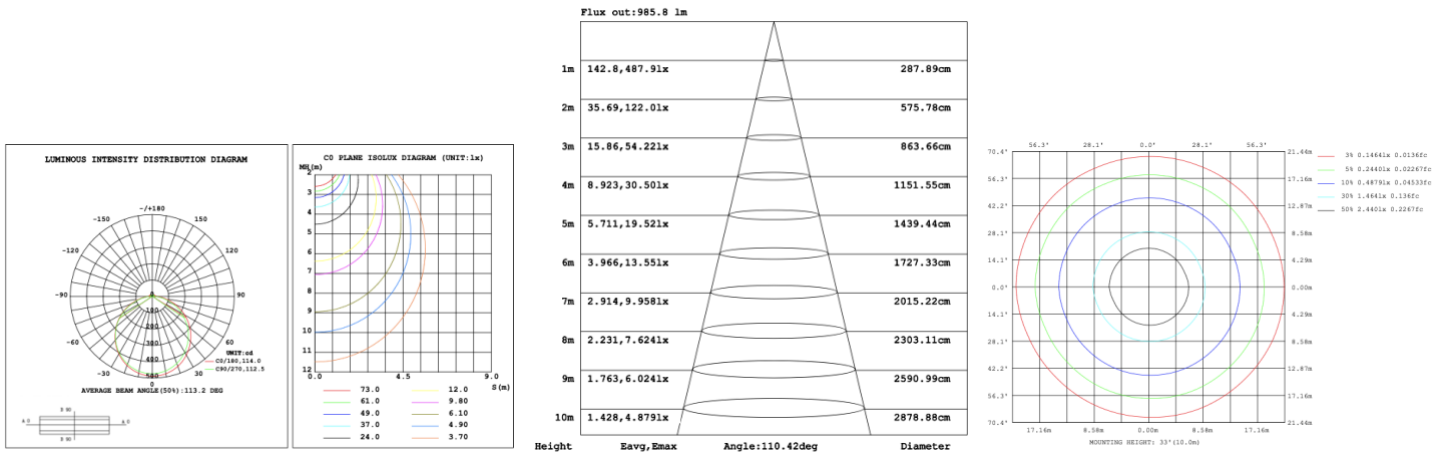

RGBW/TUNABLE WHITE SMART CONTROL

[SEE SPEC AND VIDEO](#)

DIMENSIONS & WEIGHTS: Canopy Size for ZigBee & DMX: 15.75" x 2.76"

SB-U104A Canopy mount

SB-U104B Canopy mount with accent ring

SB-U104C Canopy mount

SB-U104D Canopy mount and cables fixed directly in the ceiling

SB-U104F Canopy mount with accent ring

PHOTOMETRIC: Testing for single ring and direct only

15.75" 20W @ 4000K

23.62" 30W @ 4000K

31.50" 40W @ 4000K