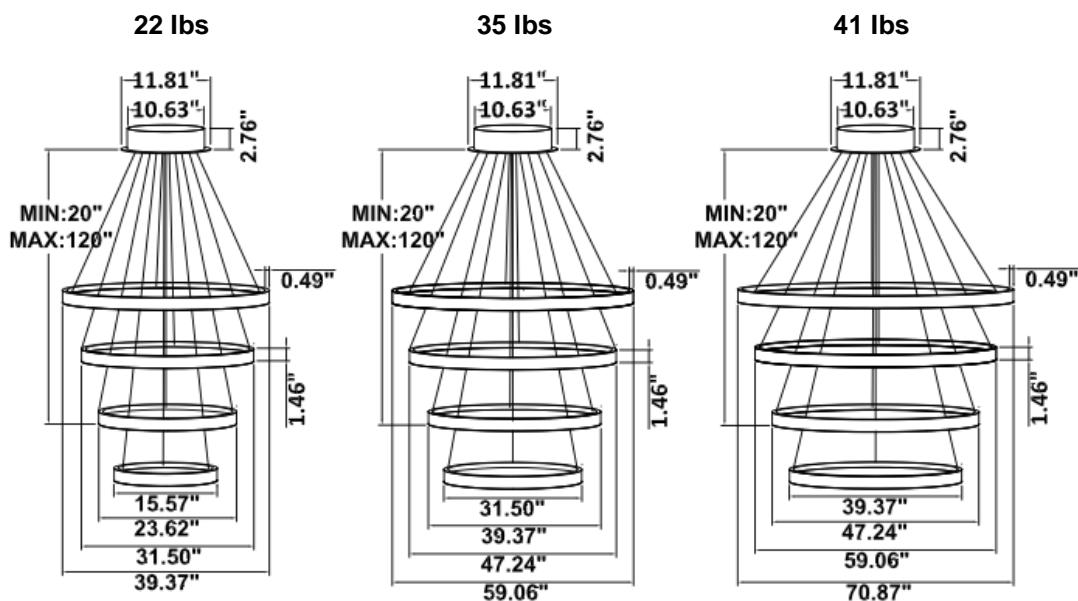

PARTS PACKED WITH STANDARD FIXTURE

- Plastic Anchors, Screws, Wire Connectors
- CCT Selector Switch

MODEL INFORMATION:

Example: SB-U104A140WSB

Products Series	Wattage/Size	"E" Kelvin temp options	"W" Controls (don't select this column if selected S or A)	"Z" Profile Finishes	"X" Aircraft Cable
*SB-U104A SBU104F	*140W=39.37"+31.50"+23.62"+15.57"	*S=3000K/3500K/4000K Color Select by internal CCT Color Selector, 4000K factory color default set, CRI 90	*Blank=1-10V dimming	*B=Black Jack	*Blank=10' foot 120" (Standard)
	220W=59.06"+47.24"+39.37"+31.50"		L=ELV / Triac dimming	S=Platinum Silver	5'=5 foot 60"
	260W=70.87"+59.06"+47.24"+39.37"		D=DMX (for RGBW and Tunable White, control by Wall Switch or DMX control system)	W=Gloss White	15'=15 foot 180"
SB-U104B SB-U104C	140W=39.37"+31.50"+23.62"+15.57"	A=2700K/3500K/4000K Color Select by internal CCT color Selector, 4000K factory color default set. CRI 90	Z=ZigBee (for RGBW and CCT tunable / dimmable using remote, App and Google Alexa voice.	O=Oil Rubbed Bronze	20'=20 foot 240"
	220W=59.06"+47.24"+39.37"+31.50"		C=Dali		25'=25 foot 300"
	260W=70.87"+59.06"+47.24"+39.37"	T=3K-4K Tunable White control by remote/wall control R3= RGB+3000K			30'=30 foot 360"
SB-U104D	140W=39.37"+31.50"+23.62"+15.57"	R4=RGB+4000K	See control options	Find page 3 for color options or select from website Color Collections	
	220W=59.06"+47.24"+39.37"+31.50"	Request price for other Kelvin temp and configurations			
	220W=59.06"+47.24"+39.37"+31.50"				
	260W=70.87"+59.06"+47.24"+39.37"				

RGBW/TUNABLE WHITE SMART CONTROL

[SEE SPEC AND VIDEO](#)

DIMENSIONS & WEIGHTS: Canopy Size for ZigBee & DMX: 15.75" x 2.76"

SB-U104A Canopy mount

SB-U104B Canopy mount with accent ring

SB-U104C Canopy mount