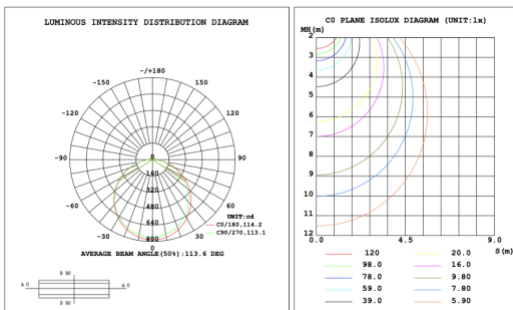

39.37" 50W @ 4000K