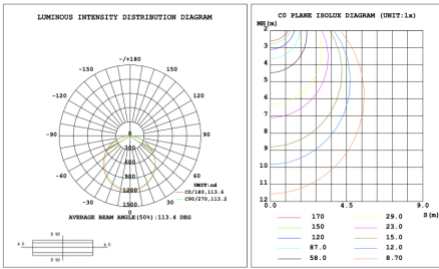

54 lbs

PHOTOMETRIC: Testing for single ring and direct only

15.75" 20W @ 4000K

23.62" 30W @ 4000K

31.50" 40W @ 4000K

39.37" 50W @ 4000K

47.24" 60W @ 4000K

59.06" 70W @ 4000K