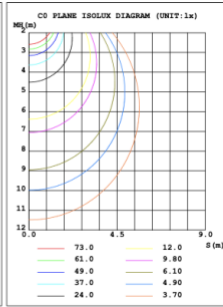

54 lbs

PHOTOMETRIC: Testing for single ring and direct only

15.75" 20W @ 4000K

23.62" 30W @ 4000K

31.50" 40W @ 4000K

39.37" 50W @ 4000K

47.24" 60W @ 4000K

59.06" 70W @ 4000K