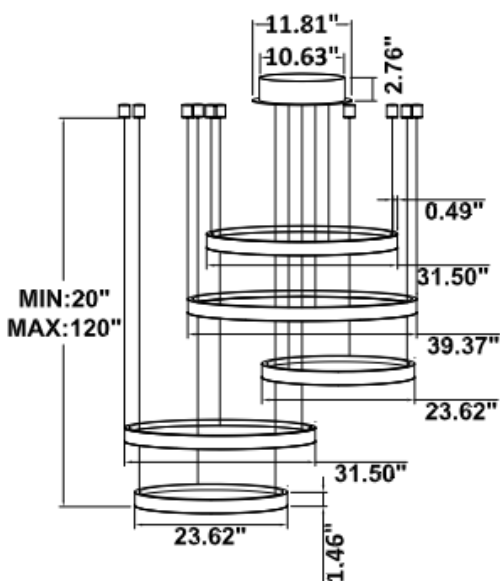

DIMENSIONS & WEIGHTS: Canopy Size for ZigBee & DMX: 15.75" x 2.76"

SB-U105A Canopy mount

SB-U105B Canopy mount

SB-U105C Canopy mount

29 lbs

34 lbs

Canopy mount and cables fixed directly in the ceiling

34 lbs

54 lbs

PHOTOMETRIC: Testing for single ring and direct only

15.75" 20W @ 4000K

23.62" 30W @ 4000K

31.50" 40W @ 4000K

39.37" 50W @ 4000K

47.24" 60W @ 4000K

59.06" 70W @ 4000K