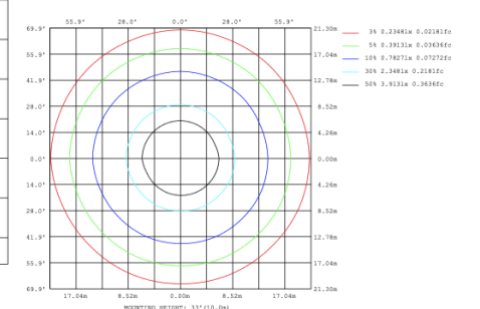

54 lbs

PHOTOMETRIC: Testing for single ring and direct only

15.75" 20W @ 4000K

23.62" 30W @ 4000K

31.50" 40W @ 4000K

39.37" 50W @ 4000K

47.24" 60W @ 4000K

59.06" 70W @ 4000K