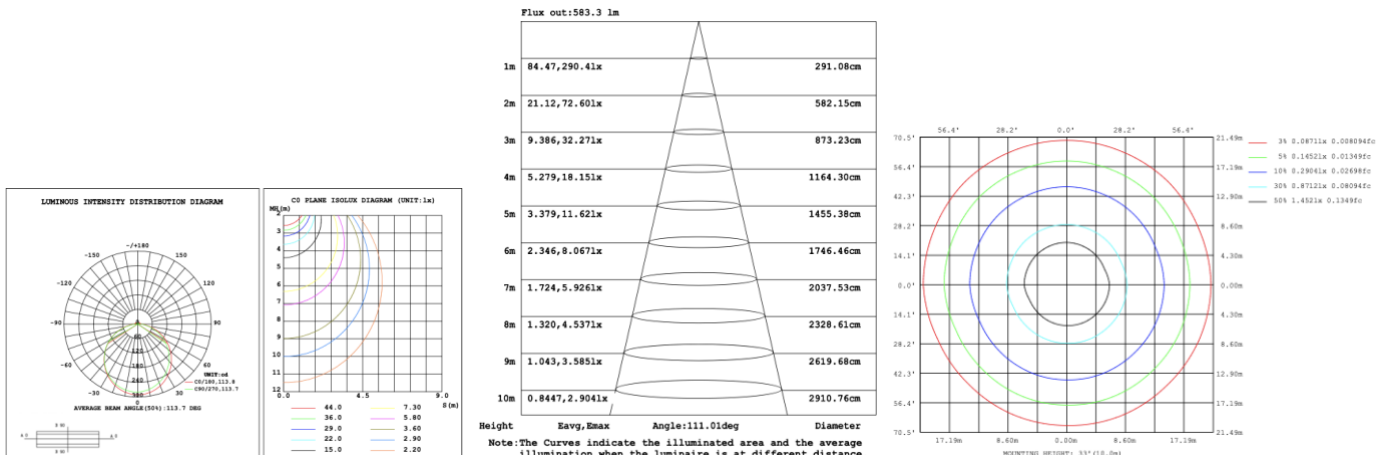

DIMENSIONS & WEIGHTS: Canopy Size for ZigBee & DMX: 15.75" x 2.76"

SB-U105A Canopy mount

SB-U105B Canopy mount

SB-U105C Canopy mount

29 lbs

34 lbs

Canopy mount and cables fixed directly in the ceiling

34 lbs

54 lbs

PHOTOMETRIC: Testing for single ring and direct only

15.75" 20W @ 4000K

23.62" 30W @ 4000K

31.50" 40W @ 4000K

39.37" 50W @ 4000K

47.24" 60W @ 4000K

59.06" 70W @ 4000K