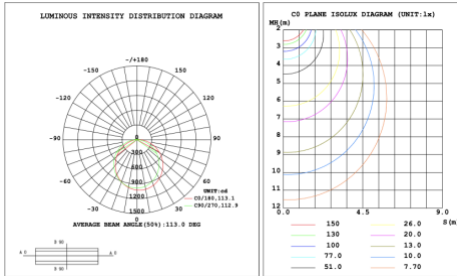

54 lbs

PHOTOMETRIC: Testing for single ring and direct only

15.75" 20W @ 4000K

23.62" 30W @ 4000K

31.50" 40W @ 4000K

39.37" 50W @ 4000K

47.24" 60W @ 4000K

59.06" 70W @ 4000K