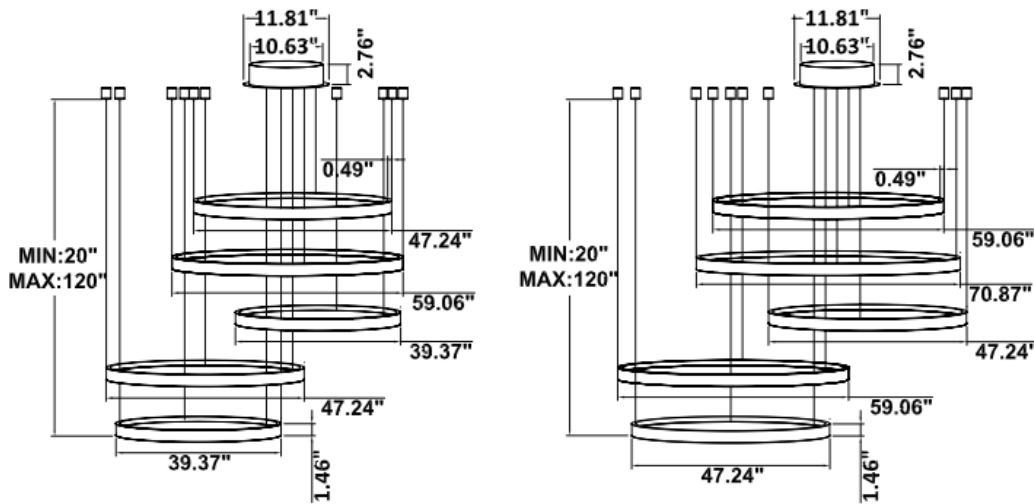

Canopy mount and cables fixed directly in the ceiling

47 lbs

55 lbs