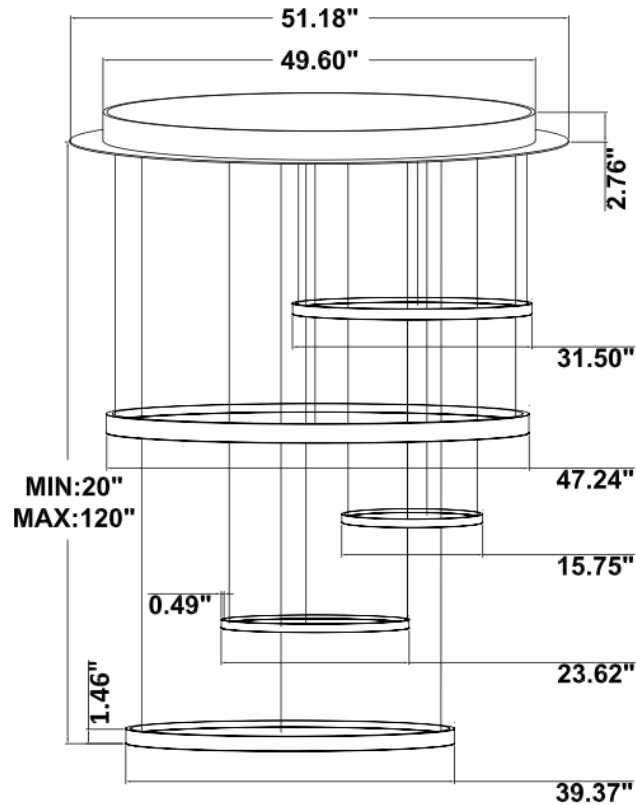

PARTS PACKED WITH STANDARD FIXTURE

- Plastic Anchors, Screws, Wire Connectors
- CCT Selector Switch

MODEL INFORMATION:

Example: SB-U105A200WSB

Products Series	Wattage/Size	"E" Kelvin temp options	"W" Controls (don't select this column if selected S or A)	"Z" Profile Finishes	"X" Aircraft Cable
*SB-U105A	*200W=47.24"+39.37"+31.50"+23.62"+15.57"	*S=3000K/3500K/4000K Color Select by internal CCT Color Selector, 4000K factory color default set, CRI 90	*Blank=1-10V dimming	*B=Black Jack	*Blank=10' foot 120" (Standard)
	250W=59.06"+47.24"+39.37"+31.50"+23.62"		L=ELV / Triac dimming	S=Platinum Silver	5'=5 foot 60"
	300W=70.87"+59.06"+47.24"+39.37"+31.50"		D=DMX (for RGBW and Tunable White, control by Wall Switch or DMX control system)	W=Gloss White	15'=15 foot 180"
SB-U105B SB-U105D	190W=23.62"+31.50"+39.37"+31.50"+23.62"	A=2700K/3500K/4000K Color Select by internal CCT color Selector, 4000K factory color default set. CRI 90	Z=ZigBee (for RGBW and CCT tunable / dimmable using remote, App and Google Alexa voice.	O=Oil Rubbed Bronze	20'=20 foot 240"
	240W=31.50"+39.37"+47.24"+39.37"+31.50"				25'=25 foot 300"
	290W=39.37"+47.24"+59.06"+47.24"+39.37"	T=3K-4K Tunable White control by remote/wall control	C=Dali	30'=30 foot 360"	
	340W=47.24"+59.06"+70.87"+59.06"+47.24"	R3= RGB+3000K			
SB-U105C	140W=23.62"+31.50"+15.75"+23.62"+15.75"	R4=RGB+4000K			
	190W=31.50"+39.37"+23.62"+31.50"+23.62"				
	190W=31.50"+47.24"+15.75"+23.62"+39.37"				
	240W=39.37"+47.24"+31.50"+39.37"+31.50"				
	290W=47.24"+59.06"+39.37"+47.24"+39.37"	Request price for other Kelvin temp and configurations	See control options	Find page 3 for color options or select from website Color Collections	
	340W=59.06"+70.87"+47.24"+59.06"+47.24"				

DIMENSIONS & WEIGHTS: Canopy Size for ZigBee & DMX: 15.75" x 2.76"

SB-U105A Canopy mount

SB-U105B Canopy mount

SB-U105C Canopy mount

29 lbs

34 lbs

Canopy mount and cables fixed directly in the ceiling

34 lbs