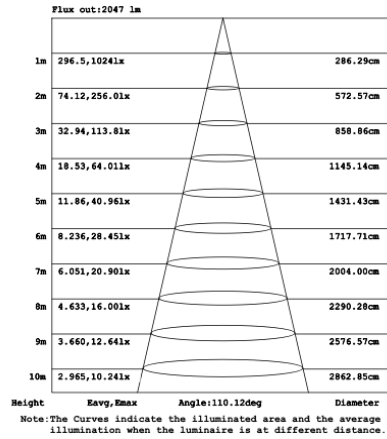

DIMENSIONS & WEIGHTS: Canopy Size for ZigBee & DMX: 15.75" x 2.76"

SB-U105A Canopy mount

SB-U105B Canopy mount

SB-U105C Canopy mount

29 lbs

34 lbs

Canopy mount and cables fixed directly in the ceiling

34 lbs

39 lbs

Canopy mount and cables fixed directly in the ceiling

47 lbs

55 lbs

SB-U105D Remote mount and cables fixed directly in the ceiling

28 lbs

37 lbs

46 lbs

54 lbs

PHOTOMETRIC: Testing for single ring and direct only

15.75" 20W @ 4000K

23.62" 30W @ 4000K

31.50" 40W @ 4000K

39.37" 50W @ 4000K

47.24" 60W @ 4000K

59.06" 70W @ 4000K

70.87" 80W @ 4000K