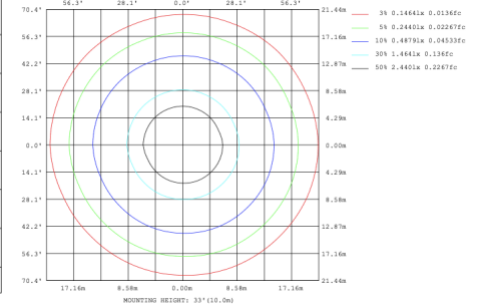

54 lbs

PHOTOMETRIC: Testing for single ring and direct only

15.75" 20W @ 4000K

23.62" 30W @ 4000K

31.50" 40W @ 4000K

39.37" 50W @ 4000K

47.24" 60W @ 4000K

59.06" 70W @ 4000K