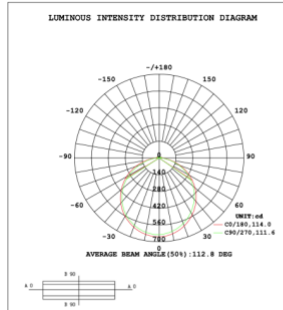

DIMENSIONS & WEIGHTS: Canopy Size for ZigBee & DMX: 15.75" x 2.76"

SB-U105A Canopy mount

SB-U105B Canopy mount

SB-U105C Canopy mount

29 lbs

34 lbs

Canopy mount and cables fixed directly in the ceiling

34 lbs

54 lbs

PHOTOMETRIC: Testing for single ring and direct only

15.75" 20W @ 4000K

23.62" 30W @ 4000K

31.50" 40W @ 4000K

39.37" 50W @ 4000K

47.24" 60W @ 4000K

59.06" 70W @ 4000K