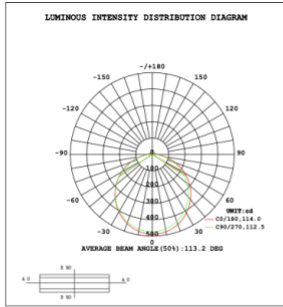

DIMENSIONS & WEIGHTS: Canopy Size for ZigBee & DMX: 15.75" x 2.76"

SB-U105A Canopy mount

SB-U105B Canopy mount

SB-U105C Canopy mount

29 lbs

34 lbs

Canopy mount and cables fixed directly in the ceiling

34 lbs

54 lbs

PHOTOMETRIC: Testing for single ring and direct only

15.75" 20W @ 4000K

23.62" 30W @ 4000K

31.50" 40W @ 4000K

39.37" 50W @ 4000K

47.24" 60W @ 4000K

59.06" 70W @ 4000K

70.87" 80W @ 4000K