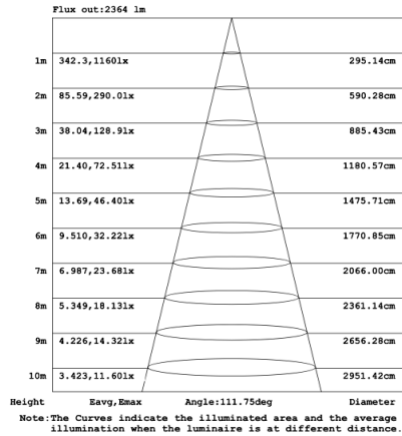

DIMENSIONS & WEIGHTS: Canopy Size for ZigBee & DMX: 15.75" x 2.76"

SB-U105A Canopy mount

SB-U105B Canopy mount

SB-U105C Canopy mount

29 lbs

34 lbs

Canopy mount and cables fixed directly in the ceiling

34 lbs

39 lbs

Canopy mount and cables fixed directly in the ceiling

47 lbs

55 lbs

SB-U105D Remote mount and cables fixed directly in the ceiling

28 lbs

37 lbs

46 lbs

54 lbs

PHOTOMETRIC: Testing for single ring and direct only

15.75" 20W @ 4000K

23.62" 30W @ 4000K

31.50" 40W @ 4000K

39.37" 50W @ 4000K

47.24" 60W @ 4000K

59.06" 70W @ 4000K

70.87" 80W @ 4000K