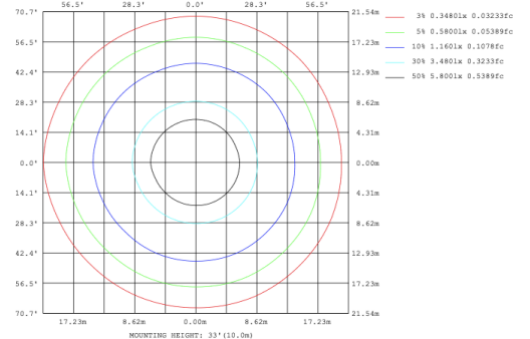

54 lbs

PHOTOMETRIC: Testing for single ring and direct only

15.75" 20W @ 4000K

23.62" 30W @ 4000K

31.50" 40W @ 4000K

39.37" 50W @ 4000K

47.24" 60W @ 4000K

59.06" 70W @ 4000K