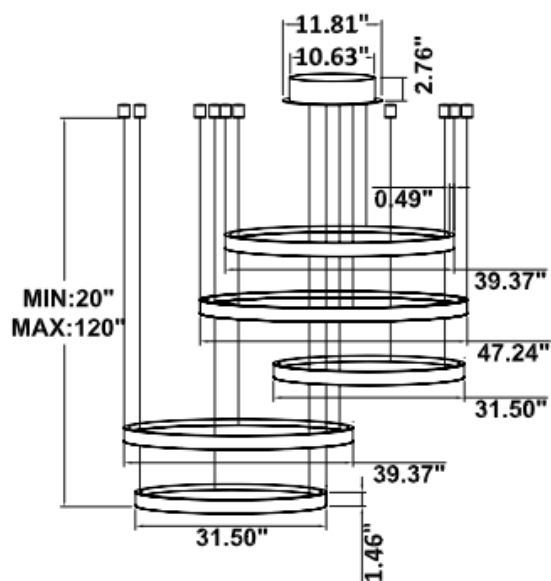

SB-U105C Canopy mount

29 lbs

34 lbs

Canopy mount and cables fixed directly in the ceiling

34 lbs

39 lbs