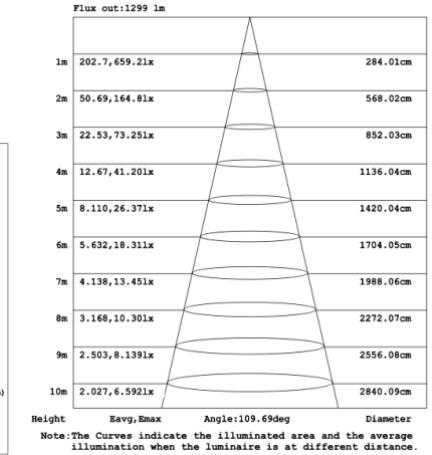

DIMENSIONS & WEIGHTS: Canopy Size for ZigBee & DMX: 15.75" x 2.76"

SB-U105A Canopy mount

SB-U105B Canopy mount

SB-U105C Canopy mount

29 lbs

34 lbs

Canopy mount and cables fixed directly in the ceiling

34 lbs

54 lbs

PHOTOMETRIC: Testing for single ring and direct only

15.75" 20W @ 4000K

23.62" 30W @ 4000K

31.50" 40W @ 4000K

39.37" 50W @ 4000K

47.24" 60W @ 4000K

59.06" 70W @ 4000K