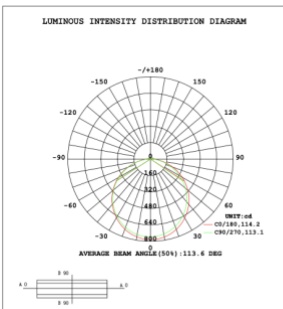

DIMENSIONS & WEIGHTS: Canopy Size for ZigBee & DMX: 15.75" x 2.76"

SB-U105A Canopy mount

SB-U105B Canopy mount

SB-U105C Canopy mount

29 lbs

34 lbs

Canopy mount and cables fixed directly in the ceiling

34 lbs

54 lbs

PHOTOMETRIC: Testing for single ring and direct only

15.75" 20W @ 4000K

23.62" 30W @ 4000K

31.50" 40W @ 4000K

39.37" 50W @ 4000K

47.24" 60W @ 4000K

59.06" 70W @ 4000K

70.87" 80W @ 4000K