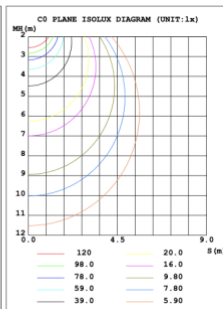

54 lbs

PHOTOMETRIC: Testing for single ring and direct only

15.75" 20W @ 4000K

23.62" 30W @ 4000K

31.50" 40W @ 4000K

39.37" 50W @ 4000K

47.24" 60W @ 4000K

59.06" 70W @ 4000K