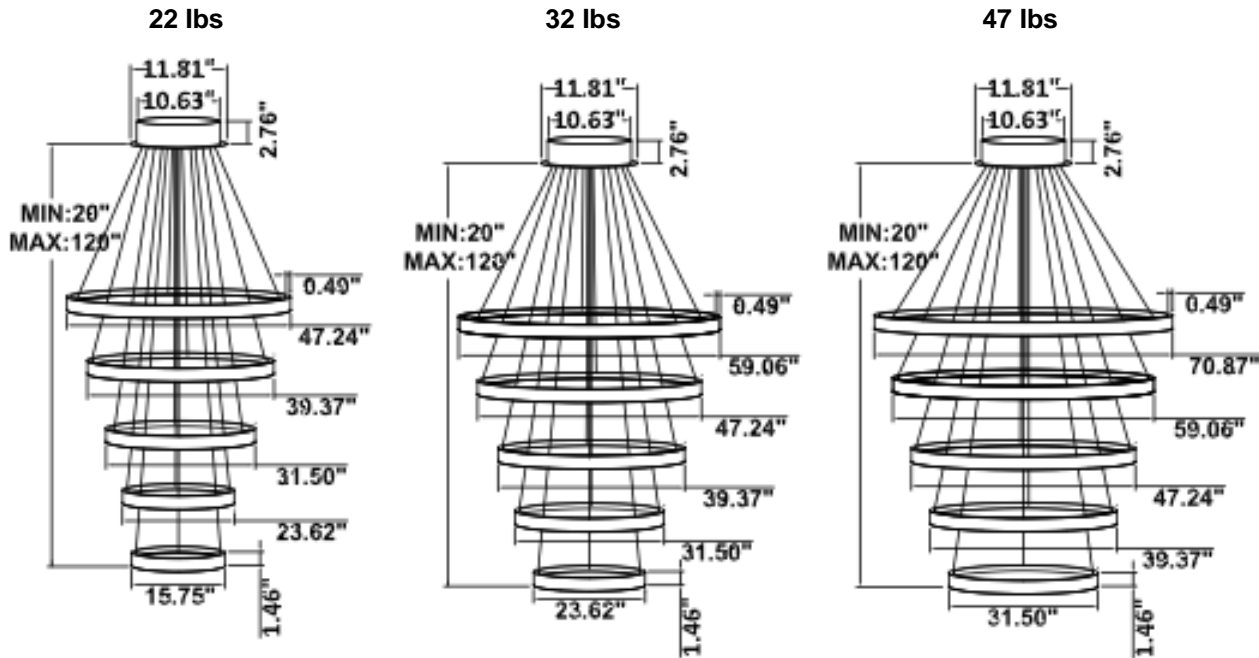

PARTS PACKED WITH STANDARD FIXTURE

- Plastic Anchors, Screws, Wire Connectors
- CCT Selector Switch

MODEL INFORMATION:

Example: SB-U105A200WSB

Products Series	Wattage/Size	"E" Kelvin temp options	"W" Controls (don't select this column if selected S or A)	"Z" Profile Finishes	"X" Aircraft Cable
*SB-U105A	*200W=47.24"+39.37"+31.50"+23.62"+15.57"	*S=3000K/3500K/4000K Color Select by internal CCT Color Selector, 4000K factory color default set, CRI 90	*Blank=1-10V dimming	*B=Black Jack	*Blank=10' foot 120" (Standard)
	250W=59.06"+47.24"+39.37"+31.50"+23.62"		L=ELV / Triac dimming	S=Platinum Silver	5'=5 foot 60"
	300W=70.87"+59.06"+47.24"+39.37"+31.50"		D=DMX (for RGBW and Tunable White, control by Wall Switch or DMX control system)	W=Gloss White	15'=15 foot 180"
SB-U105B SB-U105D	190W=23.62"+31.50"+39.37"+31.50"+23.62"	A=2700K/3500K/4000K Color Select by internal CCT color Selector, 4000K factory color default set. CRI 90	Z=ZigBee (for RGBW and CCT tunable / dimmable using remote, App and Google Alexa voice.	O=Oil Rubbed Bronze	20'=20 foot 240"
	240W=31.50"+39.37"+47.24"+39.37"+31.50"				25'=25 foot 300"
	290W=39.37"+47.24"+59.06"+47.24"+39.37"	T=3K-4K Tunable White control by remote/wall control	C=Dali	30'=30 foot 360"	
	340W=47.24"+59.06"+70.87"+59.06"+47.24"	R3= RGB+3000K			
SB-U105C	140W=23.62"+31.50"+15.75"+23.62"+15.75"	R4=RGB+4000K			
	190W=31.50"+39.37"+23.62"+31.50"+23.62"				
	190W=31.50"+47.24"+15.75"+23.62"+39.37"				
	240W=39.37"+47.24"+31.50"+39.37"+31.50"				
	290W=47.24"+59.06"+39.37"+47.24"+39.37"	Request price for other Kelvin temp and configurations	See control options	Find page 3 for color options or select from website Color Collections	
	340W=59.06"+70.87"+47.24"+59.06"+47.24"				

DIMENSIONS & WEIGHTS: Canopy Size for ZigBee & DMX: 15.75" x 2.76"

SB-U105A Canopy mount

SB-U105B Canopy mount

SB-U105C Canopy mount

29 lbs

34 lbs

Canopy mount and cables fixed directly in the ceiling

34 lbs