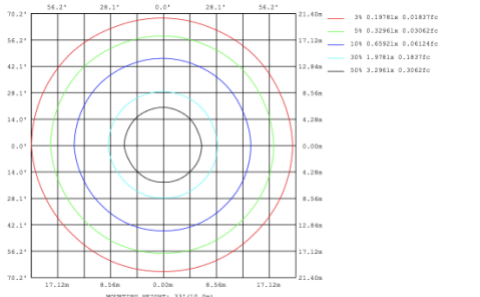

54 lbs

PHOTOMETRIC: Testing for single ring and direct only

15.75" 20W @ 4000K

23.62" 30W @ 4000K

31.50" 40W @ 4000K

39.37" 50W @ 4000K

47.24" 60W @ 4000K

59.06" 70W @ 4000K