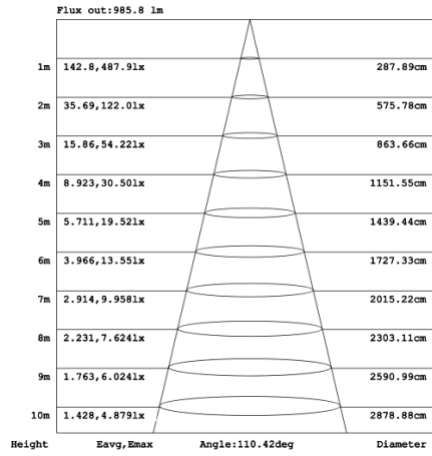

DIMENSIONS & WEIGHTS: Canopy Size for ZigBee & DMX: 15.75" x 2.76"

SB-U105A Canopy mount

SB-U105B Canopy mount

SB-U105C Canopy mount

29 lbs

34 lbs

Canopy mount and cables fixed directly in the ceiling

34 lbs

39 lbs

Canopy mount and cables fixed directly in the ceiling

47 lbs

55 lbs

SB-U105D Remote mount and cables fixed directly in the ceiling

28 lbs

37 lbs

46 lbs

54 lbs

PHOTOMETRIC: Testing for single ring and direct only

15.75" 20W @ 4000K

23.62" 30W @ 4000K

31.50" 40W @ 4000K

39.37" 50W @ 4000K

47.24" 60W @ 4000K

59.06" 70W @ 4000K