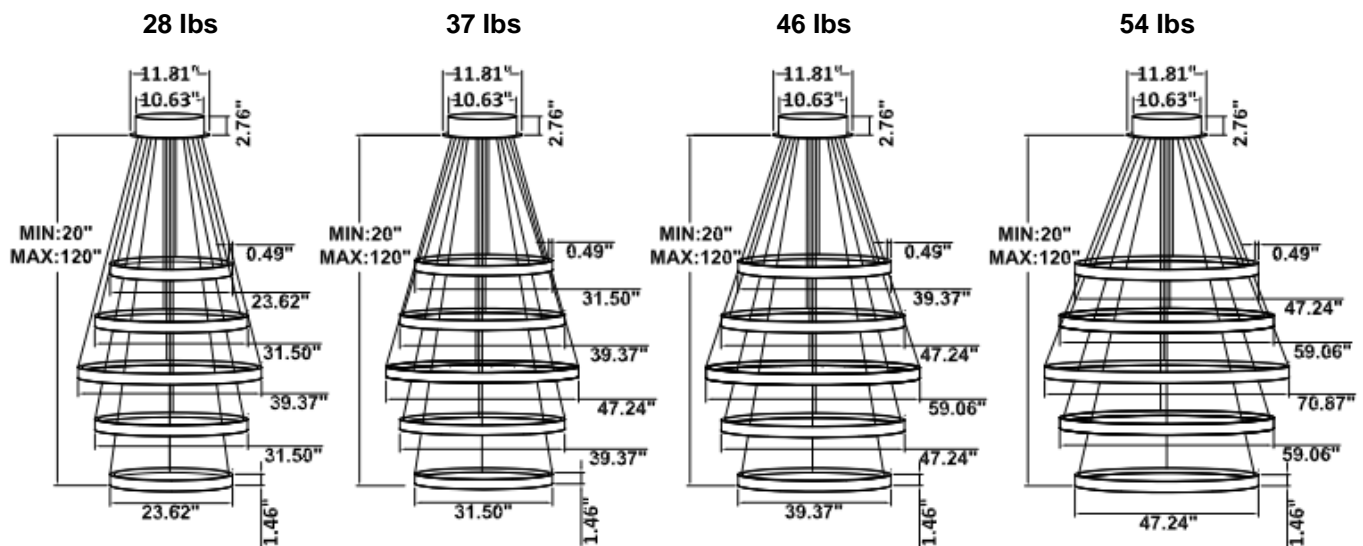

PARTS PACKED WITH STANDARD FIXTURE

- Plastic Anchors, Screws, Wire Connectors
- CCT Selector Switch

MODEL INFORMATION:

Example: SB-U105A200WSB

Products Series	Wattage/Size	"E" Kelvin temp options	"W" Controls (don't select this column if selected S or A)	"Z" Profile Finishes	"X" Aircraft Cable
*SB-U105A	*200W=47.24"+39.37"+31.50"+23.62"+15.57"	*S=3000K/3500K/4000K Color Select by internal CCT Color Selector, 4000K factory color default set, CRI 90	*Blank=1-10V dimming	*B=Black Jack	*Blank=10' foot 120" (Standard)
	250W=59.06"+47.24"+39.37"+31.50"+23.62"		L=ELV / Triac dimming	S=Platinum Silver	5'=5 foot 60"
	300W=70.87"+59.06"+47.24"+39.37"+31.50"		D=DMX (for RGBW and Tunable White, control by Wall Switch or DMX control system)	W=Gloss White	15'=15 foot 180"
SB-U105B SB-U105D	190W=23.62"+31.50"+39.37"+31.50"+23.62"	A=2700K/3500K/4000K Color Select by internal CCT color Selector, 4000K factory color default set. CRI 90	Z=ZigBee (for RGBW and CCT tunable / dimmable using remote, App and Google Alexa voice.	O=Oil Rubbed Bronze	20'=20 foot 240"
	240W=31.50"+39.37"+47.24"+39.37"+31.50"				25'=25 foot 300"
	290W=39.37"+47.24"+59.06"+47.24"+39.37"	T=3K-4K Tunable White control by remote/wall control	C=Dali	30'=30 foot 360"	
	340W=47.24"+59.06"+70.87"+59.06"+47.24"	R3= RGB+3000K			
SB-U105C	140W=23.62"+31.50"+15.75"+23.62"+15.75"	R4=RGB+4000K			
	190W=31.50"+39.37"+23.62"+31.50"+23.62"				
	190W=31.50"+47.24"+15.75"+23.62"+39.37"				
	240W=39.37"+47.24"+31.50"+39.37"+31.50"				
	290W=47.24"+59.06"+39.37"+47.24"+39.37"	Request price for other Kelvin temp and configurations	See control options	Find page 3 for color options or select from website Color Collections	
	340W=59.06"+70.87"+47.24"+59.06"+47.24"				

DIMENSIONS & WEIGHTS: Canopy Size for ZigBee & DMX: 15.75" x 2.76"

SB-U105A Canopy mount

SB-U105B Canopy mount

SB-U105C Canopy mount

29 lbs

34 lbs

Canopy mount and cables fixed directly in the ceiling

34 lbs