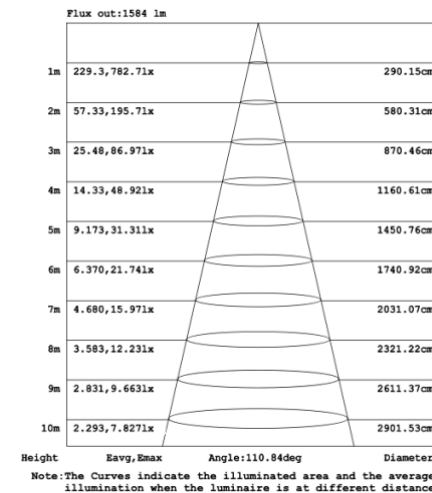

DIMENSIONS & WEIGHTS: Canopy Size for ZigBee & DMX: 15.75" x 2.76"

SB-U105A Canopy mount

SB-U105B Canopy mount

SB-U105C Canopy mount

29 lbs

34 lbs

Canopy mount and cables fixed directly in the ceiling

34 lbs

54 lbs

PHOTOMETRIC: Testing for single ring and direct only

15.75" 20W @ 4000K

23.62" 30W @ 4000K

31.50" 40W @ 4000K

39.37" 50W @ 4000K

47.24" 60W @ 4000K

59.06" 70W @ 4000K

70.87" 80W @ 4000K