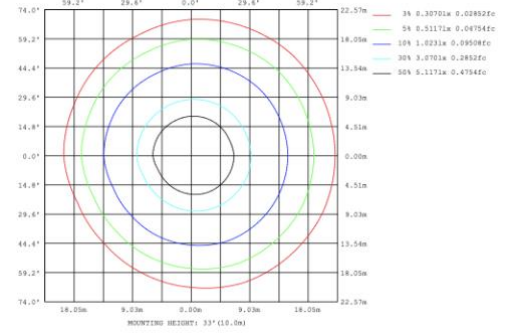

DIMENSIONS & WEIGHTS: Canopy Size for ZigBee & DMX: 15.75" x 2.76"

SB-U105A Canopy mount

SB-U105B Canopy mount

SB-U105C Canopy mount

29 lbs

34 lbs

Canopy mount and cables fixed directly in the ceiling

34 lbs

54 lbs

PHOTOMETRIC: Testing for single ring and direct only

15.75" 20W @ 4000K

23.62" 30W @ 4000K

31.50" 40W @ 4000K

39.37" 50W @ 4000K

47.24" 60W @ 4000K

59.06" 70W @ 4000K