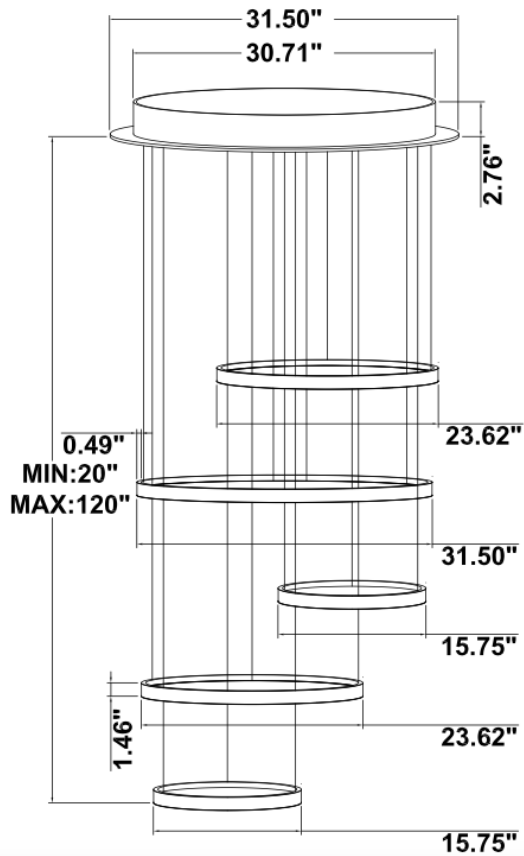

DIMENSIONS & WEIGHTS: Canopy Size for ZigBee & DMX: 15.75" x 2.76"

SB-U105A Canopy mount

SB-U105B Canopy mount

SB-U105C Canopy mount

29 lbs

34 lbs

Canopy mount and cables fixed directly in the ceiling

34 lbs

54 lbs

PHOTOMETRIC: Testing for single ring and direct only

15.75" 20W @ 4000K

23.62" 30W @ 4000K

31.50" 40W @ 4000K

39.37" 50W @ 4000K

47.24" 60W @ 4000K

59.06" 70W @ 4000K