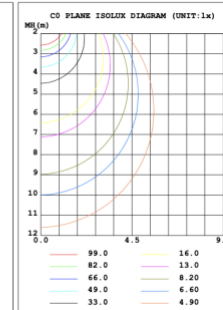

54 lbs

PHOTOMETRIC: Testing for single ring and direct only

15.75" 20W @ 4000K

23.62" 30W @ 4000K

31.50" 40W @ 4000K

39.37" 50W @ 4000K

47.24" 60W @ 4000K

59.06" 70W @ 4000K