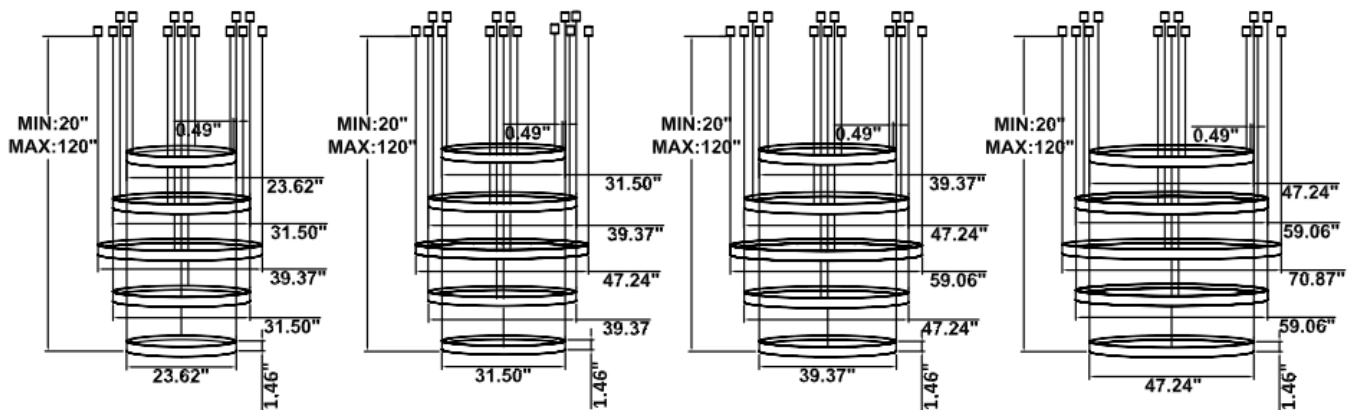

SB-U105D Remote mount and cables fixed directly in the ceiling

28 lbs

37 lbs

46 lbs

54 lbs