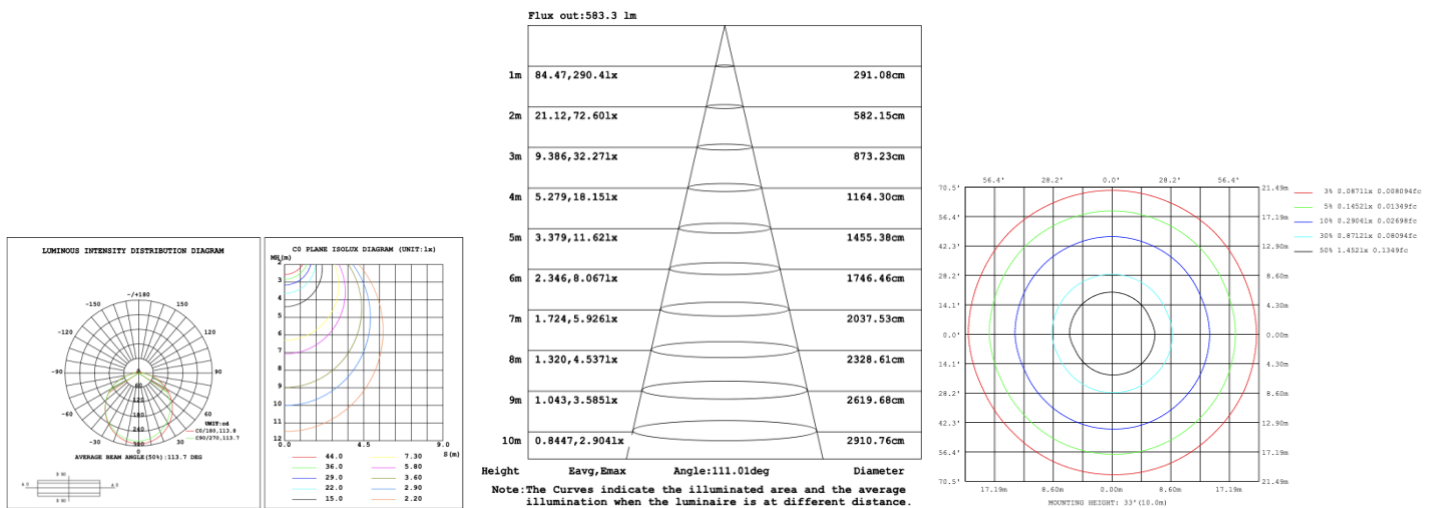

DIMENSIONS & WEIGHTS: Canopy Size for ZigBee & DMX: 15.75" x 2.76"

SB-U106A Canopy mount

SB-U106B Canopy mount

SB-U106C Canopy mount

Canopy mount and cables fixed directly in the ceiling

SB-U106D Remote mount and cables fixed directly in the ceiling

PHOTOMETRIC: Testing for single ring and direct only

15.75" 20W @ 4000K

23.62" 30W @ 4000K

31.50" 40W @ 4000K

39.37" 50W @ 4000K

47.24" 60W @ 4000K

59.06" 70W @ 4000K

70.87" 80W @ 4000K