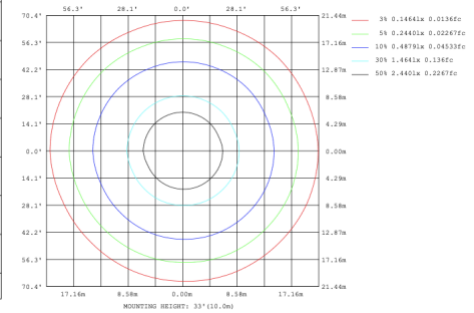

DIMENSIONS & WEIGHTS: Canopy Size for ZigBee & DMX: 15.75" x 2.76"

SB-U106A Canopy mount

SB-U106B Canopy mount

SB-U106C Canopy mount

Canopy mount and cables fixed directly in the ceiling

SB-U106D Remote mount and cables fixed directly in the ceiling

PHOTOMETRIC: Testing for single ring and direct only

15.75" 20W @ 4000K

23.62" 30W @ 4000K

31.50" 40W @ 4000K

39.37" 50W @ 4000K

47.24" 60W @ 4000K

59.06" 70W @ 4000K

70.87" 80W @ 4000K