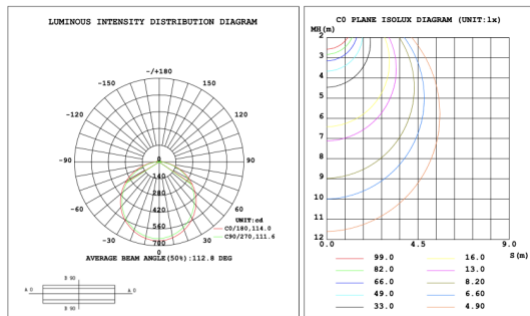

DIMENSIONS & WEIGHTS: Canopy Size for ZigBee & DMX: 15.75" x 2.76"

SB-U106A Canopy mount

SB-U106B Canopy mount

SB-U106C Canopy mount

Canopy mount and cables fixed directly in the ceiling

SB-U106D Remote mount and cables fixed directly in the ceiling

PHOTOMETRIC: Testing for single ring and direct only

15.75" 20W @ 4000K

23.62" 30W @ 4000K

31.50" 40W @ 4000K

39.37" 50W @ 4000K

47.24" 60W @ 4000K

59.06" 70W @ 4000K

70.87" 80W @ 4000K