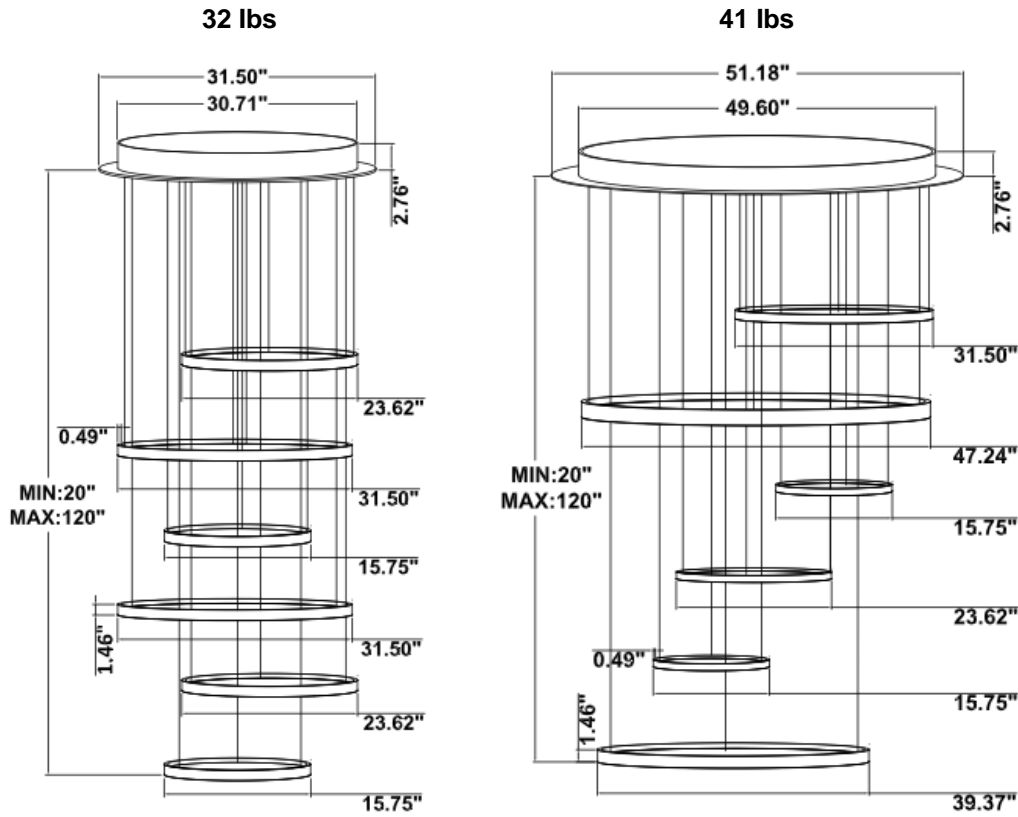

PARTS PACKED WITH STANDARD FIXTURE

- Plastic Anchors, Screws, Wire Connectors
- CCT Selector Switch

MODEL INFORMATION:

Example: SB-U106A270WSB

Products Series	Wattage/Size	"E" Kelvin temp options	"W" Controls (don't select this column if selected S or A)	"Z" Profile Finishes	"X" Aircraft Cable
*SB-U106A	*270W=59.06"+47.24"+39.37"+31.50"+23.62"+15.57"	*S=3000K/3500K/4000K Color Select by internal CCT Color Selector, 4000K factory color default set, CRI 90	*Blank=1-10V dimming	*B=Black Jack	*Blank=10' foot 120" (Standard)
	280W=70.87"+59.06"+47.24"+39.37"+31.50"+23.62"		L=ELV / Triac dimming	S=Platinum Silver	5'=5 foot 60"
SB-U106B SB-U106D	320W=39.37"+47.24"+59.06"+47.24"+39.37"+23.62"	A=2700K/3500K/4000K Color Select by internal CCT color Selector, 4000K factory color default set. CRI 90	D=DMX (for RGBW and Tunable White, control by Wall Switch or DMX control system)	W=Gloss White	15'=15 foot 180"
	330W=39.37"+47.24"+59.06"+47.24"+39.37"+31.50"			O=Oil Rubbed Bronze	20'=20 foot 240"
	390W=47.24"+59.06"+70.87"+59.06"+47.24"+39.37"				25'=25 foot 300"
SB-U106C	180W=23.62"+31.5"+15.75"+31.5"+23.62"+15.75"	T=3K-4K Tunable White control by remote/wall control	Z=ZigBee (for RGBW and CCT tunable / dimmable using remote, App and Google Alexa voice.		30'=30 foot 360"
	210W=31.50"+47.24"+15.75"+23.62"+15.75"+39.37"	R3= RGB+3000K			
	320W=47.24"+59.06"+39.37"+47.24"+39.37"+23.62"	R4=RGB+4000K	C=Dali		
	380W=59.06"+70.87"+47.24"+59.06"+47.24"+31.50"		. See control options	Find page 3 for color options or select from website Color Collections	
	390W=59.06"+70.87"+47.24"+59.06"+47.24"+39.37"				

DIMENSIONS & WEIGHTS: Canopy Size for ZigBee & DMX: 15.75" x 2.76"

SB-U106A Canopy mount

SB-U106B Canopy mount

SB-U106C Canopy mount

Canopy mount and cables fixed directly in the ceiling

SB-U106D Remote mount and cables fixed directly in the ceiling