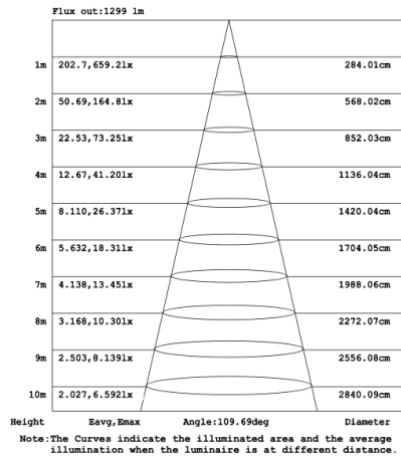

SOLID TONE FINISH

SHIMMER / GLITTER FINISH

PALLEON METALLIC TEXTURE FINISH

CHROME / SPECIALTY FINISH

SPARKLE FINISH

WETSTON WRINKLED TEXTURE FINISH

LUMEN OUTPUT (for color selectable not RGBW)

Model Number	Size	Wattage	Kelvin Temp field Selectable \pm 500K	Delivered Lumen \pm 10%
SB-U106A	59.06"+47.24"+39.37"+31.50"+23.62"+15.57"	270W	2700K/3500K/4000K or 3000K/3500K/4000K	22140 lm
	70.87"+59.06"+47.24"+39.37"+31.50"+23.62"	280W	2700K/3500K/4000K or 3000K/3500K/4000K	22960 lm
SB-U106B/D	39.37"+47.24"+59.06"+47.24"+39.37"+23.62"	320W	2700K/3500K/4000K or 3000K/3500K/4000K	26240 lm
	39.37"+47.24"+59.06"+47.24"+39.37"+31.50"	330W	2700K/3500K/4000K or 3000K/3500K/4000K	27060 lm
	47.24"+59.06"+70.87"+59.06"+47.24"+39.37"	390W	2700K/3500K/4000K or 3000K/3500K/4000K	31980 lm
SB-U106C	23.62"+31.5"+15.75"+ 31.5"+23.62"+15.75"	180W	2700K/3500K/4000K or 3000K/3500K/4000K	14760 lm
	31.50"+47.24"+15.75"+23.62"+15.75"+39.37"	210W	2700K/3500K/4000K or 3000K/3500K/4000K	17220 lm
	47.24"+59.06"+39.37"+ 47.24"+39.37"+23.62"	320W	2700K/3500K/4000K or 3000K/3500K/4000K	26240 lm
	59.06"+70.87"+47.24"+59.06"+47.24"+31.50"	380W	2700K/3500K/4000K or 3000K/3500K/4000K	31160 lm
	59.06"+70.87"+47.24"+59.06"+47.24"+39.37"	390W	2700K/3500K/4000K or 3000K/3500K/4000K	31980 lm

DIMENSIONS & WEIGHTS: Canopy Size for ZigBee & DMX: 15.75" x 2.76"

SB-U106A Canopy mount

SB-U106B Canopy mount

SB-U106C Canopy mount

Canopy mount and cables fixed directly in the ceiling

SB-U106D Remote mount and cables fixed directly in the ceiling

PHOTOMETRIC: Testing for single ring and direct only

15.75" 20W @ 4000K

23.62" 30W @ 4000K

31.50" 40W @ 4000K

39.37" 50W @ 4000K

47.24" 60W @ 4000K

59.06" 70W @ 4000K

70.87" 80W @ 4000K