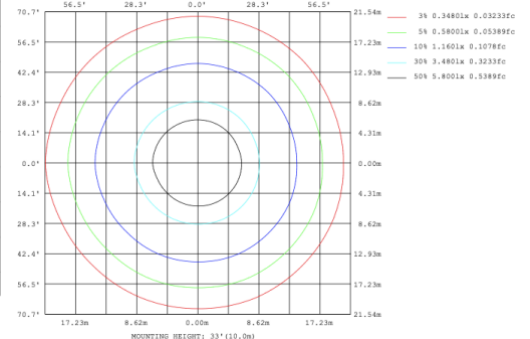

DIMENSIONS & WEIGHTS: Canopy Size for ZigBee & DMX: 15.75" x 2.76"

SB-U106A Canopy mount

SB-U106B Canopy mount

SB-U106C Canopy mount

Canopy mount and cables fixed directly in the ceiling

SB-U106D Remote mount and cables fixed directly in the ceiling

PHOTOMETRIC: Testing for single ring and direct only

15.75" 20W @ 4000K

23.62" 30W @ 4000K

31.50" 40W @ 4000K

39.37" 50W @ 4000K

47.24" 60W @ 4000K

59.06" 70W @ 4000K

70.87" 80W @ 4000K