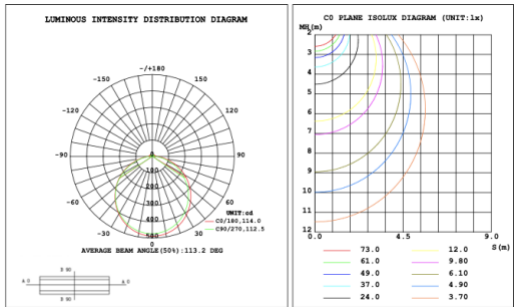

SOLID TONE FINISH

SHIMMER / GLITTER FINISH

PALLEON METALLIC TEXTURE FINISH

CHROME / SPECIALTY FINISH

SPARKLE FINISH

WETSTON WRINKLED TEXTURE FINISH

LUMEN OUTPUT (for color selectable not RGBW)

Model Number	Size	Wattage	Kelvin Temp field Selectable \pm 500K	Delivered Lumen \pm 10%
SB-U106A	59.06"+47.24"+39.37"+31.50"+23.62"+15.57"	270W	2700K/3500K/4000K or 3000K/3500K/4000K	22140 lm
	70.87"+59.06"+47.24"+39.37"+31.50"+23.62"	280W	2700K/3500K/4000K or 3000K/3500K/4000K	22960 lm
SB-U106B/D	39.37"+47.24"+59.06"+47.24"+39.37"+23.62"	320W	2700K/3500K/4000K or 3000K/3500K/4000K	26240 lm
	39.37"+47.24"+59.06"+47.24"+39.37"+31.50"	330W	2700K/3500K/4000K or 3000K/3500K/4000K	27060 lm
	47.24"+59.06"+70.87"+59.06"+47.24"+39.37"	390W	2700K/3500K/4000K or 3000K/3500K/4000K	31980 lm
SB-U106C	23.62"+31.5"+15.75"+ 31.5"+23.62"+15.75"	180W	2700K/3500K/4000K or 3000K/3500K/4000K	14760 lm
	31.50"+47.24"+15.75"+23.62"+15.75"+39.37"	210W	2700K/3500K/4000K or 3000K/3500K/4000K	17220 lm
	47.24"+59.06"+39.37"+ 47.24"+39.37"+23.62"	320W	2700K/3500K/4000K or 3000K/3500K/4000K	26240 lm
	59.06"+70.87"+47.24"+59.06"+47.24"+31.50"	380W	2700K/3500K/4000K or 3000K/3500K/4000K	31160 lm
	59.06"+70.87"+47.24"+59.06"+47.24"+39.37"	390W	2700K/3500K/4000K or 3000K/3500K/4000K	31980 lm

DIMENSIONS & WEIGHTS: Canopy Size for ZigBee & DMX: 15.75" x 2.76"

SB-U106A Canopy mount

SB-U106B Canopy mount

SB-U106C Canopy mount

Canopy mount and cables fixed directly in the ceiling

SB-U106D Remote mount and cables fixed directly in the ceiling

PHOTOMETRIC: Testing for single ring and direct only

15.75" 20W @ 4000K

23.62" 30W @ 4000K

31.50" 40W @ 4000K

39.37" 50W @ 4000K

47.24" 60W @ 4000K

59.06" 70W @ 4000K

70.87" 80W @ 4000K