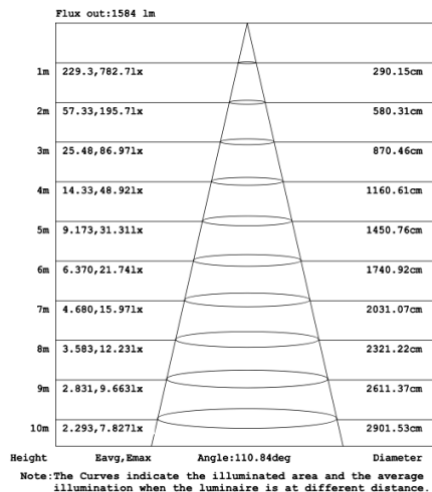

DIMENSIONS & WEIGHTS: Canopy Size for ZigBee & DMX: 15.75" x 2.76"

SB-U106A Canopy mount

SB-U106B Canopy mount

SB-U106C Canopy mount

Canopy mount and cables fixed directly in the ceiling

SB-U106D Remote mount and cables fixed directly in the ceiling

PHOTOMETRIC: Testing for single ring and direct only

15.75" 20W @ 4000K

23.62" 30W @ 4000K

31.50" 40W @ 4000K

39.37" 50W @ 4000K

47.24" 60W @ 4000K

59.06" 70W @ 4000K

70.87" 80W @ 4000K