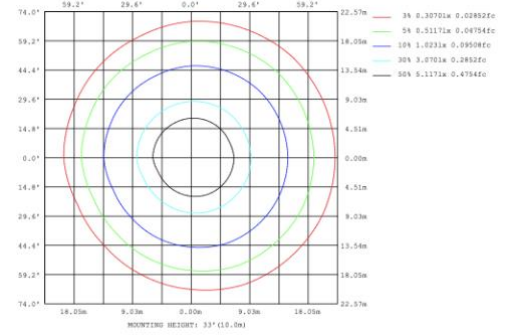

SOLID TONE FINISH

SHIMMER / GLITTER FINISH

PALLEON METALLIC TEXTURE FINISH

CHROME / SPECIALTY FINISH

SPARKLE FINISH

WETSTON WRINKLED TEXTURE FINISH

LUMEN OUTPUT (for color selectable not RGBW)

Model Number	Size	Wattage	Kelvin Temp field Selectable \pm 500K	Delivered Lumen \pm 10%
SB-U106A	59.06"+47.24"+39.37"+31.50"+23.62"+15.57"	270W	2700K/3500K/4000K or 3000K/3500K/4000K	22140 lm
	70.87"+59.06"+47.24"+39.37"+31.50"+23.62"	280W	2700K/3500K/4000K or 3000K/3500K/4000K	22960 lm
SB-U106B/D	39.37"+47.24"+59.06"+47.24"+39.37"+23.62"	320W	2700K/3500K/4000K or 3000K/3500K/4000K	26240 lm
	39.37"+47.24"+59.06"+47.24"+39.37"+31.50"	330W	2700K/3500K/4000K or 3000K/3500K/4000K	27060 lm
	47.24"+59.06"+70.87"+59.06"+47.24"+39.37"	390W	2700K/3500K/4000K or 3000K/3500K/4000K	31980 lm
SB-U106C	23.62"+31.5"+15.75"+ 31.5"+23.62"+15.75"	180W	2700K/3500K/4000K or 3000K/3500K/4000K	14760 lm
	31.50"+47.24"+15.75"+23.62"+15.75"+39.37"	210W	2700K/3500K/4000K or 3000K/3500K/4000K	17220 lm
	47.24"+59.06"+39.37"+ 47.24"+39.37"+23.62"	320W	2700K/3500K/4000K or 3000K/3500K/4000K	26240 lm
	59.06"+70.87"+47.24"+59.06"+47.24"+31.50"	380W	2700K/3500K/4000K or 3000K/3500K/4000K	31160 lm
	59.06"+70.87"+47.24"+59.06"+47.24"+39.37"	390W	2700K/3500K/4000K or 3000K/3500K/4000K	31980 lm

DIMENSIONS & WEIGHTS: Canopy Size for ZigBee & DMX: 15.75" x 2.76"

SB-U106A Canopy mount

SB-U106B Canopy mount

SB-U106C Canopy mount

Canopy mount and cables fixed directly in the ceiling

SB-U106D Remote mount and cables fixed directly in the ceiling

PHOTOMETRIC: Testing for single ring and direct only

15.75" 20W @ 4000K

23.62" 30W @ 4000K

31.50" 40W @ 4000K

39.37" 50W @ 4000K

47.24" 60W @ 4000K

59.06" 70W @ 4000K

70.87" 80W @ 4000K