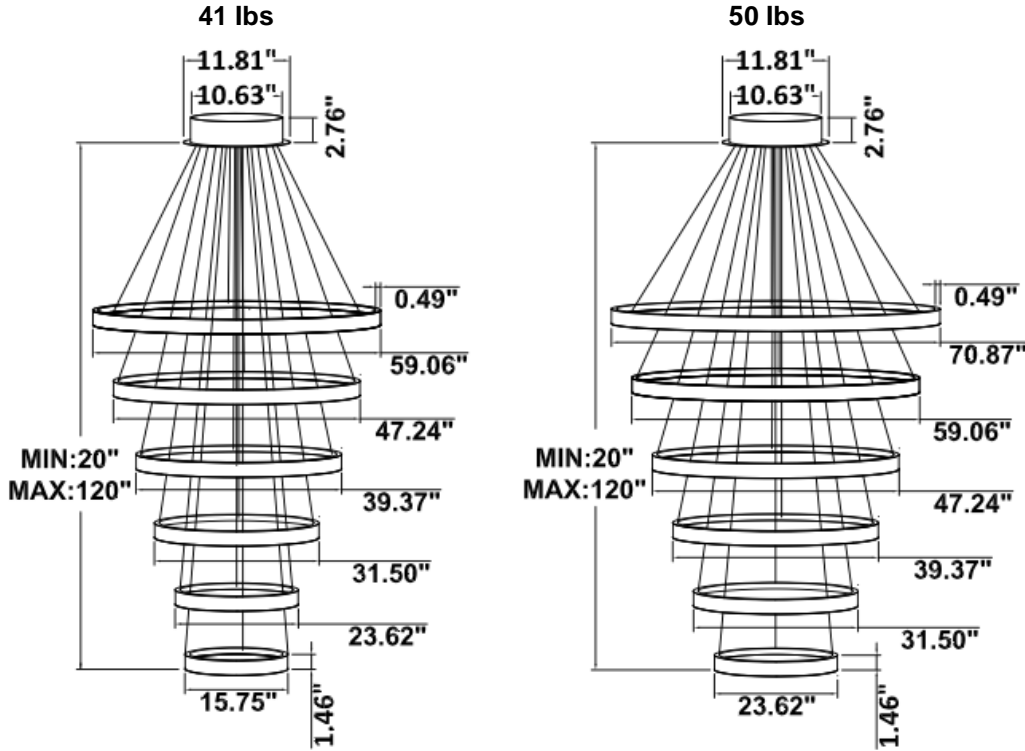

PARTS PACKED WITH STANDARD FIXTURE

- Plastic Anchors, Screws, Wire Connectors
- CCT Selector Switch

MODEL INFORMATION:

Example: SB-U106A270WSB

Products Series	Wattage/Size	"E" Kelvin temp options	"W" Controls (don't select this column if selected S or A)	"Z" Profile Finishes	"X" Aircraft Cable
*SB-U106A	*270W=59.06"+47.24"+39.37"+31.50"+23.62"+15.57"	*S=3000K/3500K/4000K Color Select by internal CCT Color Selector, 4000K factory color default set, CRI 90	*Blank=1-10V dimming	*B=Black Jack	*Blank=10' foot 120" (Standard)
	280W=70.87"+59.06"+47.24"+39.37"+31.50"+23.62"		L=ELV / Triac dimming	S=Platinum Silver	5'=5 foot 60"
SB-U106B SB-U106D	320W=39.37"+47.24"+59.06"+47.24"+39.37"+23.62"	A=2700K/3500K/4000K Color Select by internal CCT color Selector, 4000K factory color default set. CRI 90	D=DMX (for RGBW and Tunable White, control by Wall Switch or DMX control system)	W=Gloss White	15'=15 foot 180"
	330W=39.37"+47.24"+59.06"+47.24"+39.37"+31.50"			O=Oil Rubbed Bronze	20'=20 foot 240"
	390W=47.24"+59.06"+70.87"+59.06"+47.24"+39.37"				25'=25 foot 300"
SB-U106C	180W=23.62"+31.5"+15.75"+31.5"+23.62"+15.75"	T=3K-4K Tunable White control by remote/wall control	Z=ZigBee (for RGBW and CCT tunable / dimmable using remote, App and Google Alexa voice.		30'=30 foot 360"
	210W=31.50"+47.24"+15.75"+23.62"+15.75"+39.37"	R3= RGB+3000K			
	320W=47.24"+59.06"+39.37"+47.24"+39.37"+23.62"	R4=RGB+4000K	C=Dali		
	380W=59.06"+70.87"+47.24"+59.06"+47.24"+31.50"		. See control options	Find page 3 for color options or select from website Color Collections	
	390W=59.06"+70.87"+47.24"+59.06"+47.24"+39.37"				

DIMENSIONS & WEIGHTS: Canopy Size for ZigBee & DMX: 15.75" x 2.76"

SB-U106A Canopy mount

SB-U106B Canopy mount

SB-U106C Canopy mount

Canopy mount and cables fixed directly in the ceiling

SB-U106D Remote mount and cables fixed directly in the ceiling