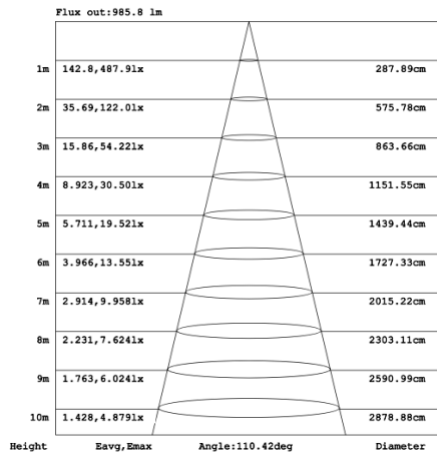

FEATURES

- 5-year limited warranty.
- Ships assembled.
- Illumination direct/indirect.
- Extruded aluminum housing up to 70.87", 1 continuous ring without joints.
- Lens: White frosted acrylic diffuser, Glare-free
- Fixture delivered lumens per watt ratio up to 82 LPW, 41 LPW direct, 41 LPW indirect, not including RGBW.
- 10' standard adjustable aircraft cables/power cord adjust by push button grippers, custom length available.

DIMENSIONS & WEIGHTS: Canopy Size for ZigBee & DMX: 15.75" x 2.76"

SB-U106A Canopy mount

SB-U106B Canopy mount

SB-U106C Canopy mount

Canopy mount and cables fixed directly in the ceiling

SB-U106D Remote mount and cables fixed directly in the ceiling

PHOTOMETRIC: Testing for single ring and direct only

15.75" 20W @ 4000K

23.62" 30W @ 4000K

31.50" 40W @ 4000K

39.37" 50W @ 4000K

47.24" 60W @ 4000K

59.06" 70W @ 4000K

70.87" 80W @ 4000K