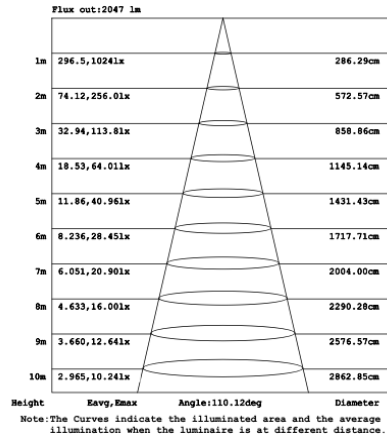

SOLID TONE FINISH

SHIMMER / GLITTER FINISH

PALLEON METALLIC TEXTURE FINISH

CHROME / SPECIALTY FINISH

SPARKLE FINISH

WETSTON WRINKLED TEXTURE FINISH

LUMEN OUTPUT (for color selectable not RGBW)

Model Number	Size	Wattage	Kelvin Temp field Selectable \pm 500K	Delivered Lumen \pm 10%
SB-U106A	59.06"+47.24"+39.37"+31.50"+23.62"+15.57"	270W	2700K/3500K/4000K or 3000K/3500K/4000K	22140 lm
	70.87"+59.06"+47.24"+39.37"+31.50"+23.62"	280W	2700K/3500K/4000K or 3000K/3500K/4000K	22960 lm
SB-U106B/D	39.37"+47.24"+59.06"+47.24"+39.37"+23.62"	320W	2700K/3500K/4000K or 3000K/3500K/4000K	26240 lm
	39.37"+47.24"+59.06"+47.24"+39.37"+31.50"	330W	2700K/3500K/4000K or 3000K/3500K/4000K	27060 lm
	47.24"+59.06"+70.87"+59.06"+47.24"+39.37"	390W	2700K/3500K/4000K or 3000K/3500K/4000K	31980 lm
SB-U106C	23.62"+31.5"+15.75"+ 31.5"+23.62"+15.75"	180W	2700K/3500K/4000K or 3000K/3500K/4000K	14760 lm
	31.50"+47.24"+15.75"+23.62"+15.75"+39.37"	210W	2700K/3500K/4000K or 3000K/3500K/4000K	17220 lm
	47.24"+59.06"+39.37"+ 47.24"+39.37"+23.62"	320W	2700K/3500K/4000K or 3000K/3500K/4000K	26240 lm
	59.06"+70.87"+47.24"+59.06"+47.24"+31.50"	380W	2700K/3500K/4000K or 3000K/3500K/4000K	31160 lm
	59.06"+70.87"+47.24"+59.06"+47.24"+39.37"	390W	2700K/3500K/4000K or 3000K/3500K/4000K	31980 lm

DIMENSIONS & WEIGHTS: Canopy Size for ZigBee & DMX: 15.75" x 2.76"

SB-U106A Canopy mount

SB-U106B Canopy mount

SB-U106C Canopy mount

Canopy mount and cables fixed directly in the ceiling

SB-U106D Remote mount and cables fixed directly in the ceiling

PHOTOMETRIC: Testing for single ring and direct only

15.75" 20W @ 4000K

23.62" 30W @ 4000K

31.50" 40W @ 4000K

39.37" 50W @ 4000K

47.24" 60W @ 4000K

59.06" 70W @ 4000K

70.87" 80W @ 4000K