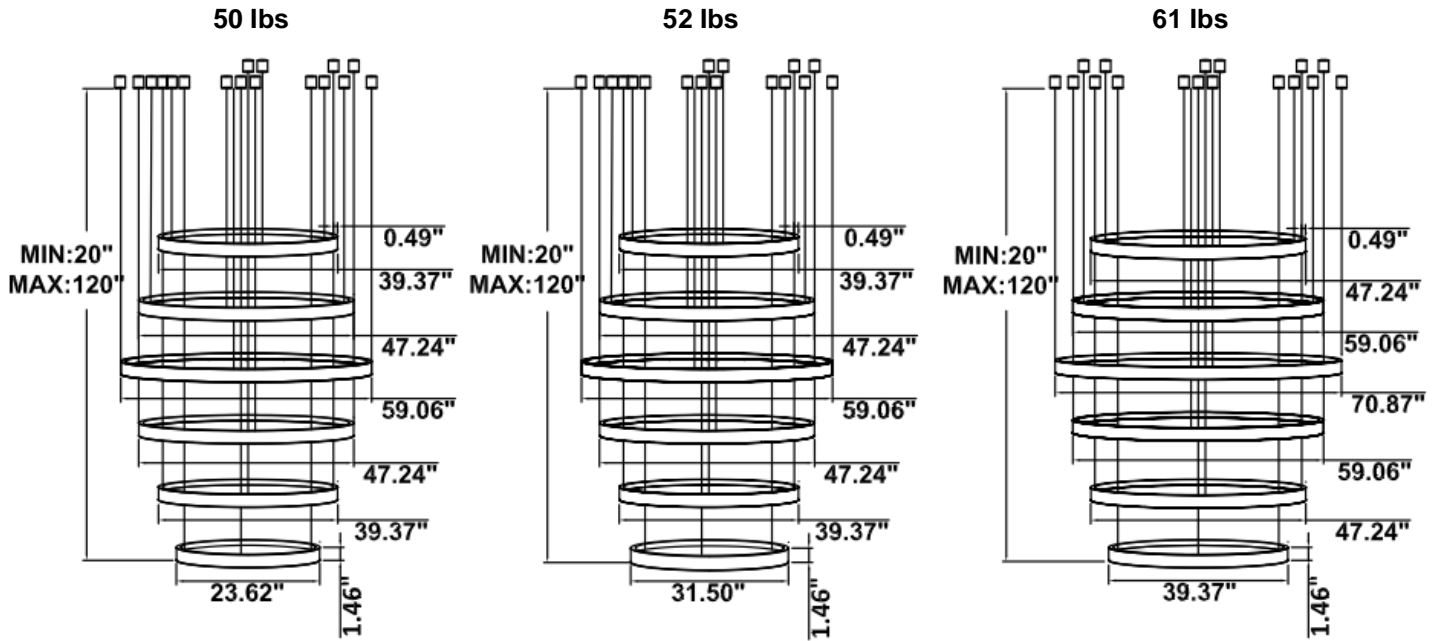

PARTS PACKED WITH STANDARD FIXTURE

- Plastic Anchors, Screws, Wire Connectors
- CCT Selector Switch

MODEL INFORMATION:

Example: SB-U106A270WSB

Products Series	Wattage/Size	"E" Kelvin temp options	"W" Controls (don't select this column if selected S or A)	"Z" Profile Finishes	"X" Aircraft Cable
*SB-U106A	*270W=59.06"+47.24"+39.37"+31.50"+23.62"+15.57"	*S=3000K/3500K/4000K Color Select by internal CCT Color Selector, 4000K factory color default set, CRI 90	*Blank=1-10V dimming	*B=Black Jack	*Blank=10' foot 120" (Standard)
	280W=70.87"+59.06"+47.24"+39.37"+31.50"+23.62"		L=ELV / Triac dimming	S=Platinum Silver	5'=5 foot 60"
SB-U106B SB-U106D	320W=39.37"+47.24"+59.06"+47.24"+39.37"+23.62"	A=2700K/3500K/4000K Color Select by internal CCT color Selector, 4000K factory color default set. CRI 90	D=DMX (for RGBW and Tunable White, control by Wall Switch or DMX control system)	W=Gloss White	15'=15 foot 180"
	330W=39.37"+47.24"+59.06"+47.24"+39.37"+31.50"			O=Oil Rubbed Bronze	20'=20 foot 240"
	390W=47.24"+59.06"+70.87"+59.06"+47.24"+39.37"				25'=25 foot 300"
SB-U106C	180W=23.62"+31.5"+15.75"+31.5"+23.62"+15.75"	T=3K-4K Tunable White control by remote/wall control	Z=ZigBee (for RGBW and CCT tunable / dimmable using remote, App and Google Alexa voice.		30'=30 foot 360"
	210W=31.50"+47.24"+15.75"+23.62"+15.75"+39.37"	R3= RGB+3000K			
	320W=47.24"+59.06"+39.37"+47.24"+39.37"+23.62"	R4=RGB+4000K	C=Dali		
	380W=59.06"+70.87"+47.24"+59.06"+47.24"+31.50"		. See control options	Find page 3 for color options or select from website Color Collections	
	390W=59.06"+70.87"+47.24"+59.06"+47.24"+39.37"				

DIMENSIONS & WEIGHTS: Canopy Size for ZigBee & DMX: 15.75" x 2.76"

SB-U106A Canopy mount

SB-U106B Canopy mount

SB-U106C Canopy mount

Canopy mount and cables fixed directly in the ceiling

SB-U106D Remote mount and cables fixed directly in the ceiling