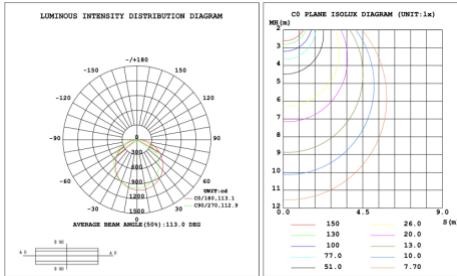

DIMENSIONS & WEIGHTS: Canopy Size for ZigBee & DMX: 15.75" x 2.76"

SB-U106A Canopy mount

SB-U106B Canopy mount

SB-U106C Canopy mount

Canopy mount and cables fixed directly in the ceiling

SB-U106D Remote mount and cables fixed directly in the ceiling

PHOTOMETRIC: Testing for single ring and direct only

15.75" 20W @ 4000K

23.62" 30W @ 4000K

31.50" 40W @ 4000K

39.37" 50W @ 4000K

47.24" 60W @ 4000K

59.06" 70W @ 4000K

70.87" 80W @ 4000K