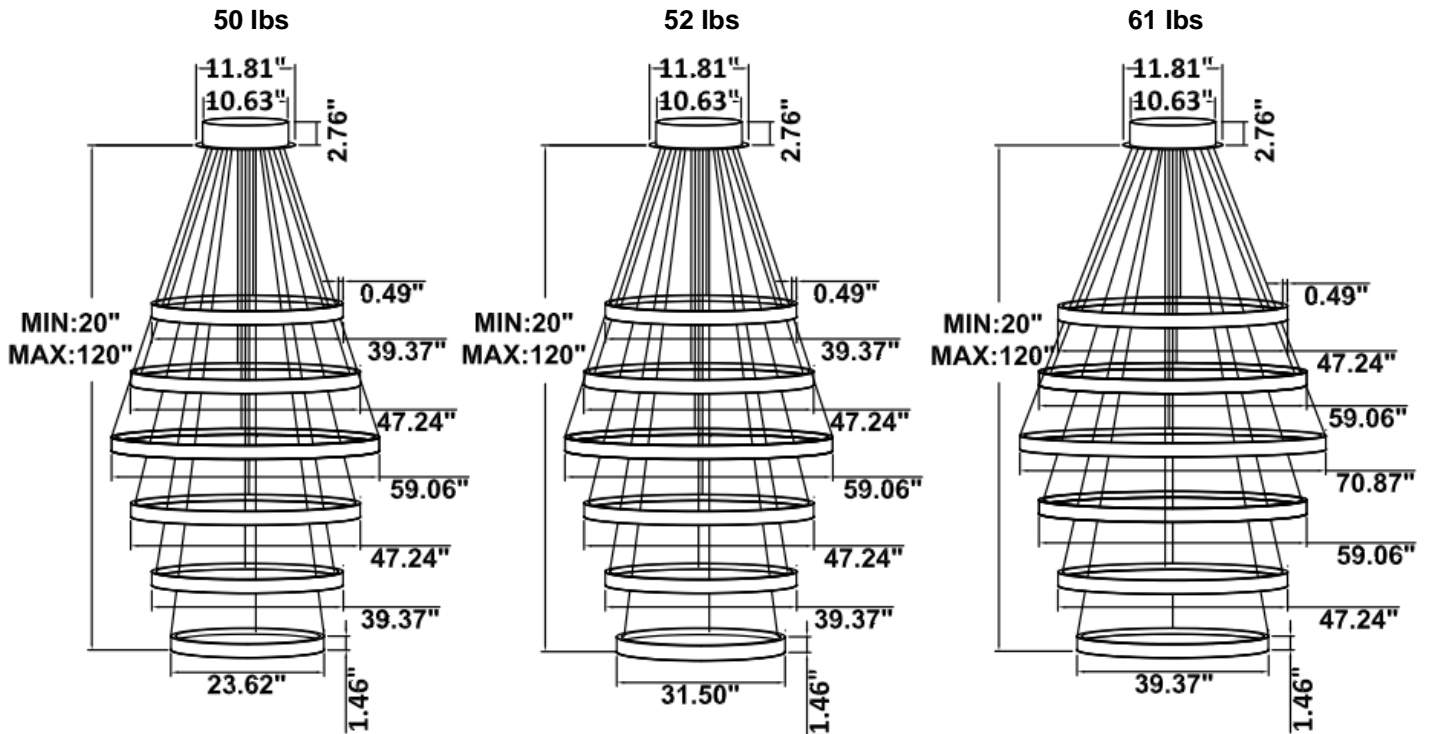

PARTS PACKED WITH STANDARD FIXTURE

- Plastic Anchors, Screws, Wire Connectors
- CCT Selector Switch

MODEL INFORMATION:

Example: SB-U106A270WSB

Products Series	Wattage/Size	"E" Kelvin temp options	"W" Controls (don't select this column if selected S or A)	"Z" Profile Finishes	"X" Aircraft Cable
*SB-U106A	*270W=59.06"+47.24"+39.37"+31.50"+23.62"+15.57"	*S=3000K/3500K/4000K Color Select by internal CCT Color Selector, 4000K factory color default set, CRI 90	*Blank=1-10V dimming	*B=Black Jack	*Blank=10' foot 120" (Standard)
	280W=70.87"+59.06"+47.24"+39.37"+31.50"+23.62"		L=ELV / Triac dimming	S=Platinum Silver	5'=5 foot 60"
SB-U106B SB-U106D	320W=39.37"+47.24"+59.06"+47.24"+39.37"+23.62"	A=2700K/3500K/4000K Color Select by internal CCT color Selector, 4000K factory color default set. CRI 90	D=DMX (for RGBW and Tunable White, control by Wall Switch or DMX control system)	W=Gloss White	15'=15 foot 180"
	330W=39.37"+47.24"+59.06"+47.24"+39.37"+31.50"			O=Oil Rubbed Bronze	20'=20 foot 240"
	390W=47.24"+59.06"+70.87"+59.06"+47.24"+39.37"				25'=25 foot 300"
SB-U106C	180W=23.62"+31.5"+15.75"+31.5"+23.62"+15.75"	T=3K-4K Tunable White control by remote/wall control	Z=ZigBee (for RGBW and CCT tunable / dimmable using remote, App and Google Alexa voice.		30'=30 foot 360"
	210W=31.50"+47.24"+15.75"+23.62"+15.75"+39.37"	R3= RGB+3000K			
	320W=47.24"+59.06"+39.37"+47.24"+39.37"+23.62"	R4=RGB+4000K	C=Dali		
	380W=59.06"+70.87"+47.24"+59.06"+47.24"+31.50"		. See control options	Find page 3 for color options or select from website Color Collections	
	390W=59.06"+70.87"+47.24"+59.06"+47.24"+39.37"				

DIMENSIONS & WEIGHTS: Canopy Size for ZigBee & DMX: 15.75" x 2.76"

SB-U106A Canopy mount

SB-U106B Canopy mount

SB-U106C Canopy mount

Canopy mount and cables fixed directly in the ceiling

SB-U106D Remote mount and cables fixed directly in the ceiling