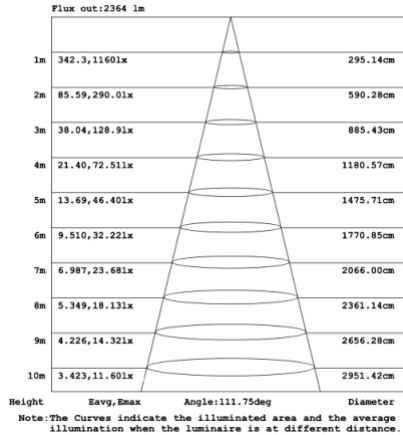

SOLID TONE FINISH

SHIMMER / GLITTER FINISH

PALLEON METALLIC TEXTURE FINISH

CHROME / SPECIALTY FINISH

SPARKLE FINISH

WETSTON WRINKLED TEXTURE FINISH

LUMEN OUTPUT (for color selectable not RGBW)

Model Number	Size	Wattage	Kelvin Temp field Selectable \pm 500K	Delivered Lumen \pm 10%
SB-U106A	59.06"+47.24"+39.37"+31.50"+23.62"+15.57"	270W	2700K/3500K/4000K or 3000K/3500K/4000K	22140 lm
	70.87"+59.06"+47.24"+39.37"+31.50"+23.62"	280W	2700K/3500K/4000K or 3000K/3500K/4000K	22960 lm
SB-U106B/D	39.37"+47.24"+59.06"+47.24"+39.37"+23.62"	320W	2700K/3500K/4000K or 3000K/3500K/4000K	26240 lm
	39.37"+47.24"+59.06"+47.24"+39.37"+31.50"	330W	2700K/3500K/4000K or 3000K/3500K/4000K	27060 lm
	47.24"+59.06"+70.87"+59.06"+47.24"+39.37"	390W	2700K/3500K/4000K or 3000K/3500K/4000K	31980 lm
SB-U106C	23.62"+31.5"+15.75"+ 31.5"+23.62"+15.75"	180W	2700K/3500K/4000K or 3000K/3500K/4000K	14760 lm
	31.50"+47.24"+15.75"+23.62"+15.75"+39.37"	210W	2700K/3500K/4000K or 3000K/3500K/4000K	17220 lm
	47.24"+59.06"+39.37"+ 47.24"+39.37"+23.62"	320W	2700K/3500K/4000K or 3000K/3500K/4000K	26240 lm
	59.06"+70.87"+47.24"+59.06"+47.24"+31.50"	380W	2700K/3500K/4000K or 3000K/3500K/4000K	31160 lm
	59.06"+70.87"+47.24"+59.06"+47.24"+39.37"	390W	2700K/3500K/4000K or 3000K/3500K/4000K	31980 lm

DIMENSIONS & WEIGHTS: Canopy Size for ZigBee & DMX: 15.75" x 2.76"

SB-U106A Canopy mount

SB-U106B Canopy mount

SB-U106C Canopy mount

Canopy mount and cables fixed directly in the ceiling

SB-U106D Remote mount and cables fixed directly in the ceiling

PHOTOMETRIC: Testing for single ring and direct only

15.75" 20W @ 4000K

23.62" 30W @ 4000K

31.50" 40W @ 4000K

39.37" 50W @ 4000K

47.24" 60W @ 4000K

59.06" 70W @ 4000K

70.87" 80W @ 4000K