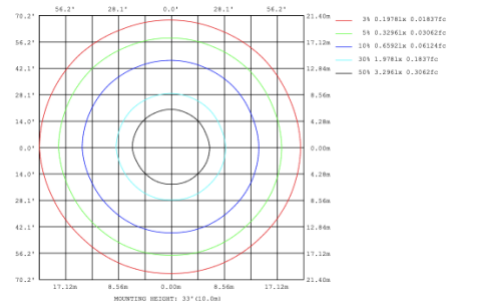

DIMENSIONS & WEIGHTS: Canopy Size for ZigBee & DMX: 15.75" x 2.76"

SB-U106A Canopy mount

SB-U106B Canopy mount

SB-U106C Canopy mount

Canopy mount and cables fixed directly in the ceiling

SB-U106D Remote mount and cables fixed directly in the ceiling

PHOTOMETRIC: Testing for single ring and direct only

15.75" 20W @ 4000K

23.62" 30W @ 4000K

31.50" 40W @ 4000K

39.37" 50W @ 4000K

47.24" 60W @ 4000K

59.06" 70W @ 4000K

70.87" 80W @ 4000K