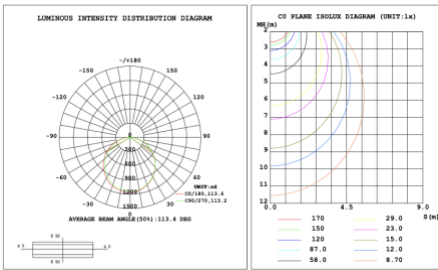

DIMENSIONS & WEIGHTS: Canopy Size for ZigBee & DMX: 15.75" x 2.76"

SB-U106A Canopy mount

SB-U106B Canopy mount

SB-U106C Canopy mount

Canopy mount and cables fixed directly in the ceiling

SB-U106D Remote mount and cables fixed directly in the ceiling

PHOTOMETRIC: Testing for single ring and direct only

15.75" 20W @ 4000K

23.62" 30W @ 4000K

31.50" 40W @ 4000K

39.37" 50W @ 4000K

47.24" 60W @ 4000K

59.06" 70W @ 4000K

70.87" 80W @ 4000K