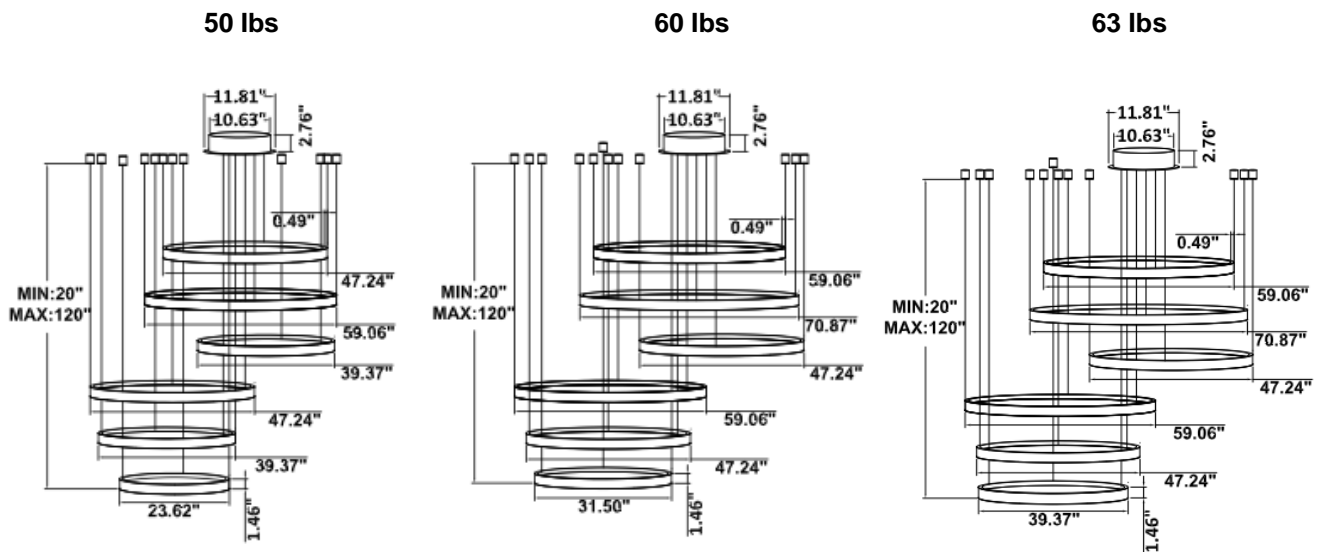

PARTS PACKED WITH STANDARD FIXTURE

- Plastic Anchors, Screws, Wire Connectors
- CCT Selector Switch

MODEL INFORMATION:

Example: SB-U106A270WSB

Products Series	Wattage/Size	"E" Kelvin temp options	"W" Controls (don't select this column if selected S or A)	"Z" Profile Finishes	"X" Aircraft Cable
*SB-U106A	*270W=59.06"+47.24"+39.37"+31.50"+23.62"+15.57"	*S=3000K/3500K/4000K Color Select by internal CCT Color Selector, 4000K factory color default set, CRI 90	*Blank=1-10V dimming	*B=Black Jack	*Blank=10' foot 120" (Standard)
	280W=70.87"+59.06"+47.24"+39.37"+31.50"+23.62"		L=ELV / Triac dimming	S=Platinum Silver	5'=5 foot 60"
SB-U106B SB-U106D	320W=39.37"+47.24"+59.06"+47.24"+39.37"+23.62"	A=2700K/3500K/4000K Color Select by internal CCT color Selector, 4000K factory color default set. CRI 90	D=DMX (for RGBW and Tunable White, control by Wall Switch or DMX control system)	W=Gloss White	15'=15 foot 180"
	330W=39.37"+47.24"+59.06"+47.24"+39.37"+31.50"			O=Oil Rubbed Bronze	20'=20 foot 240"
	390W=47.24"+59.06"+70.87"+59.06"+47.24"+39.37"				25'=25 foot 300"
SB-U106C	180W=23.62"+31.5"+15.75"+31.5"+23.62"+15.75"	T=3K-4K Tunable White control by remote/wall control	Z=ZigBee (for RGBW and CCT tunable / dimmable using remote, App and Google Alexa voice.		30'=30 foot 360"
	210W=31.50"+47.24"+15.75"+23.62"+15.75"+39.37"	R3= RGB+3000K			
	320W=47.24"+59.06"+39.37"+47.24"+39.37"+23.62"	R4=RGB+4000K	C=Dali		
	380W=59.06"+70.87"+47.24"+59.06"+47.24"+31.50"		. See control options	Find page 3 for color options or select from website Color Collections	
	390W=59.06"+70.87"+47.24"+59.06"+47.24"+39.37"				

DIMENSIONS & WEIGHTS: Canopy Size for ZigBee & DMX: 15.75" x 2.76"

SB-U106A Canopy mount

SB-U106B Canopy mount

SB-U106C Canopy mount

Canopy mount and cables fixed directly in the ceiling

SB-U106D Remote mount and cables fixed directly in the ceiling