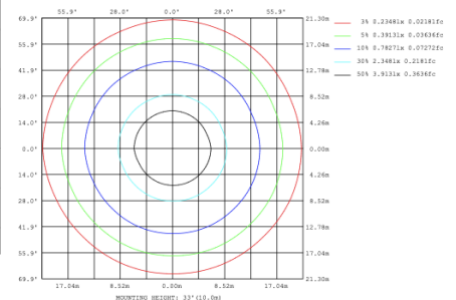

DIMENSIONS & WEIGHTS: Canopy Size for ZigBee & DMX: 15.75" x 2.76"

SB-U106A Canopy mount

SB-U106B Canopy mount

SB-U106C Canopy mount

Canopy mount and cables fixed directly in the ceiling

SB-U106D Remote mount and cables fixed directly in the ceiling

PHOTOMETRIC: Testing for single ring and direct only

15.75" 20W @ 4000K

23.62" 30W @ 4000K

31.50" 40W @ 4000K

39.37" 50W @ 4000K

47.24" 60W @ 4000K

59.06" 70W @ 4000K

70.87" 80W @ 4000K