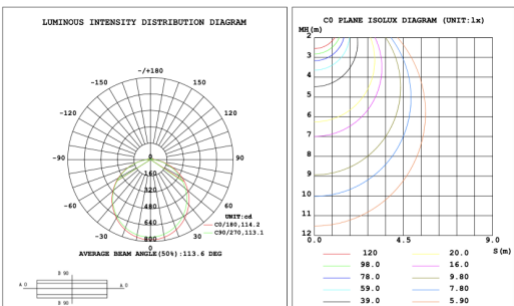

DIMENSIONS & WEIGHTS: Canopy Size for ZigBee & DMX: 15.75" x 2.76"

SB-U106A Canopy mount

SB-U106B Canopy mount

SB-U106C Canopy mount

Canopy mount and cables fixed directly in the ceiling

SB-U106D Remote mount and cables fixed directly in the ceiling

PHOTOMETRIC: Testing for single ring and direct only

15.75" 20W @ 4000K

23.62" 30W @ 4000K

31.50" 40W @ 4000K

39.37" 50W @ 4000K

47.24" 60W @ 4000K

59.06" 70W @ 4000K

70.87" 80W @ 4000K