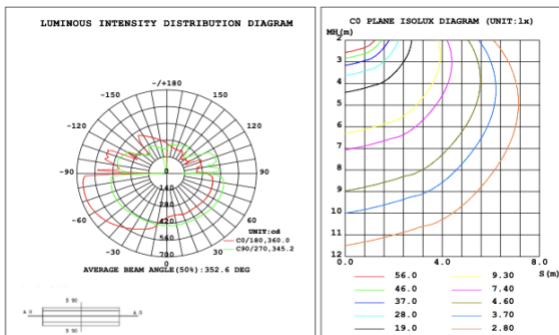

PHOTOMETRIC: Illumination Inside the profile

SB-H01A40W 31.50" 40W @ 4000K

SB-H01A50W 39.37" 50W @ 4000K

SB-H01A60W 47.24" 60W @ 4000K

Flux out: 2152 lm

Height	Eavg, Emax	Angle: 177.31deg	Diameter
1m	0.2087, 238.41x		8518.25cm
2m	0.0522, 59.60lx		17036.49cm
3m	0.0232, 26.49lx		25554.74cm
4m	0.0130, 14.90lx		34072.98cm
5m	0.0083, 9.53lx		42591.23cm
6m	0.0058, 6.62lx		51109.47cm
7m	0.0043, 4.86lx		59627.72cm
8m	0.0033, 3.72lx		68145.97cm
9m	0.0026, 2.94lx		76664.21cm
10m	0.0021, 2.38lx		85182.46cm

Note: The Curves indicate the illuminated area and the average illumination when the luminaire is at different distance.

SB-H01A70W 59.06" 70W @ 4000K

Flux out: 2678 lm

Height	Eavg, Emax	Angle: 179.84deg	Diameter
1m	0.0000, 374.31x		143236.08cm
2m	0.0000, 93.56lx		286472.15cm
3m	0.0000, 41.59lx		429708.23cm
4m	0.0000, 23.40lx		572944.31cm
5m	0.0000, 14.97lx		716180.39cm
6m	0.0000, 10.40lx		859416.46cm
7m	0.0000, 7.63lx		1002652.54cm
8m	0.0000, 5.84lx		1145888.62cm
9m	0.0000, 4.62lx		1289124.70cm
10m	0.0000, 3.74lx		1432360.77cm

Note: The Curves indicate the illuminated area and the average illumination when the luminaire is at different distance.

SB-H01A80W 70.87" 80W @ 4000K

Flux out: 816.0 lm

Height	Eavg, Emax	Angle: 90.00deg	Diameter
1m	259.7, 442.8lx		200.00cm
2m	64.94, 110.7lx		400.00cm
3m	28.86, 49.20lx		600.00cm
4m	16.23, 27.67lx		800.00cm
5m	10.39, 17.71lx		1000.00cm
6m	7.215, 12.30lx		1200.00cm
7m	5.301, 9.03lx		1400.00cm
8m	4.058, 6.91lx		1600.00cm
9m	3.207, 5.46lx		1800.00cm
10m	2.597, 4.42lx		2000.00cm