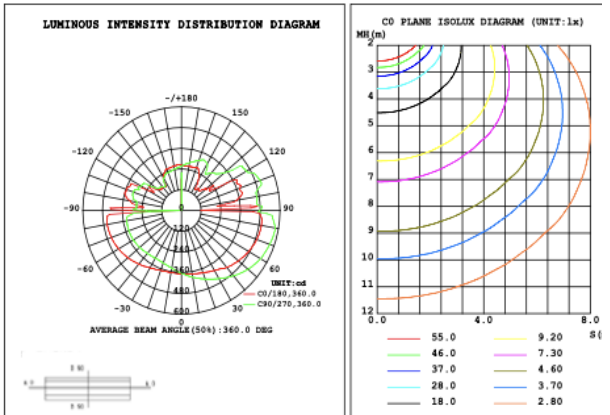

PHOTOMETRIC: Illumination Inside the profile

SB-H01A40W 31.50" 40W @ 4000K

SB-H01A50W 39.37" 50W @ 4000K

SB-H01A60W 47.24" 60W @ 4000K

Flux out: 2152 lm

Height	Eavg, Emax	Angle: 177.31deg	Diameter
1m	0.2087, 238.41x		8518.25cm
2m	0.0522, 59.60lx		17036.49cm
3m	0.0232, 26.49lx		25554.74cm
4m	0.0130, 14.90lx		34072.98cm
5m	0.0083, 9.53lx		42591.23cm
6m	0.0058, 6.62lx		51109.47cm
7m	0.0043, 4.86lx		59627.72cm
8m	0.0033, 3.72lx		68145.97cm
9m	0.0026, 2.94lx		76664.21cm
10m	0.0021, 2.38lx		85182.46cm

Note: The Curves indicate the illuminated area and the average illumination when the luminaire is at different distance.

SB-H01A70W 59.06" 70W @ 4000K

Flux out: 2678 lm

Height	Eavg, Emax	Angle: 179.84deg	Diameter
1m	0.0000, 374.31x		143236.08cm
2m	0.0000, 93.56lx		286472.15cm
3m	0.0000, 41.59lx		429708.23cm
4m	0.0000, 23.40lx		572944.31cm
5m	0.0000, 14.97lx		716180.39cm
6m	0.0000, 10.40lx		859416.46cm
7m	0.0000, 7.63lx		1002652.54cm
8m	0.0000, 5.84lx		1145888.62cm
9m	0.0000, 4.62lx		1289124.70cm
10m	0.0000, 3.74lx		1432360.77cm

Note: The Curves indicate the illuminated area and the average illumination when the luminaire is at different distance.

SB-H01A80W 70.87" 80W @ 4000K

Flux out: 816.0 lm

Height	Eavg, Emax	Angle: 90.00deg	Diameter
1m	259.7, 442.8lx		200.00cm
2m	64.94, 110.7lx		400.00cm
3m	28.86, 49.20lx		600.00cm
4m	16.23, 27.67lx		800.00cm
5m	10.39, 17.71lx		1000.00cm
6m	7.215, 12.30lx		1200.00cm
7m	5.301, 9.03lx		1400.00cm
8m	4.058, 6.91lx		1600.00cm
9m	3.207, 5.46lx		1800.00cm
10m	2.597, 4.42lx		2000.00cm