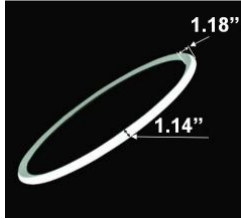

Light inside

Light outside

[View Davos 1 tier on website](#) [View Video](#) [View application photos](#)

Davos 1 Tier

PRODUCT DESCRIPTION

The **Davos** circular design is made of extruded aluminum with either inside or outside lighting and lenses that beautifully blend the LEDs. Sizes ranging from 31.5" to 70.87". Suspension height adjustable, offering over 6,500 custom powder coated colors, ships assembled.

FEATURES

- 5-year limited warranty.
- Ships assembled.
- Illumination inside or outside the profile.
- Extruded aluminum housing up to 70.87", 1 continuous ring without joints.
- Fixture lumens per watt ratio up to 82 LPW for illumination outside, up to 72 LPW for illumination inside, not including RGBW.
- 10' standard adjustable aircraft cables/power cord adjust by push button grippers, custom length available.

Note: The Curves indicate the illuminated area and the average illumination when the luminaire is at different distance.

SB-H01A70W 59.06" 70W @ 4000K

Flux out: 2678 lm

Height	Eavg, Emax	Angle: 179.84deg	Diameter
1m	0.0000, 374.31x		143236.08cm
2m	0.0000, 93.56lx		286472.15cm
3m	0.0000, 41.59lx		429708.23cm
4m	0.0000, 23.40lx		572944.31cm
5m	0.0000, 14.97lx		716180.39cm
6m	0.0000, 10.40lx		859416.46cm
7m	0.0000, 7.63lx		1002652.54cm
8m	0.0000, 5.84lx		1145888.62cm
9m	0.0000, 4.62lx		1289124.70cm
10m	0.0000, 3.74lx		1432360.77cm

Note: The Curves indicate the illuminated area and the average illumination when the luminaire is at different distance.

SB-H01A80W 70.87" 80W @ 4000K

Flux out: 816.0 lm

Height	Eavg, Emax	Angle: 90.00deg	Diameter
1m	259.7, 442.8lx		200.00cm
2m	64.94, 110.7lx		400.00cm
3m	28.86, 49.20lx		600.00cm
4m	16.23, 27.67lx		800.00cm
5m	10.39, 17.71lx		1000.00cm
6m	7.215, 12.30lx		1200.00cm
7m	5.301, 9.03lx		1400.00cm
8m	4.058, 6.91lx		1600.00cm
9m	3.207, 5.46lx		1800.00cm
10m	2.597, 4.42lx		2000.00cm