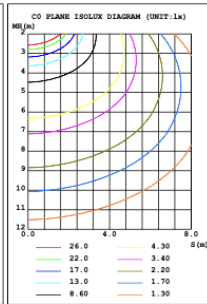

PHOTOMETRIC: Illumination Inside the profile

SB-H01A40W 31.50" 40W @ 4000K

SB-H01A50W 39.37" 50W @ 4000K

SB-H01A60W 47.24" 60W @ 4000K

Flux out: 2152 lm

Height	Eavg, Emax	Angle: 177.31deg	Diameter
1m	0.2087, 238.41x		8518.25cm
2m	0.0522, 59.60lx		17036.49cm
3m	0.0232, 26.49lx		25554.74cm
4m	0.0130, 14.90lx		34072.98cm
5m	0.0083, 9.53lx		42591.23cm
6m	0.0058, 6.62lx		51109.47cm
7m	0.0043, 4.86lx		59627.72cm
8m	0.0033, 3.72lx		68145.97cm
9m	0.0026, 2.94lx		76664.21cm
10m	0.0021, 2.38lx		85182.46cm

Note: The Curves indicate the illuminated area and the average illumination when the luminaire is at different distance.

SB-H01A70W 59.06" 70W @ 4000K

Flux out: 2678 lm

Height	Eavg, Emax	Angle: 179.84deg	Diameter
1m	0.0000, 374.31x		143236.08cm
2m	0.0000, 93.56lx		286472.15cm
3m	0.0000, 41.59lx		429708.23cm
4m	0.0000, 23.40lx		572944.31cm
5m	0.0000, 14.97lx		716180.39cm
6m	0.0000, 10.40lx		859416.46cm
7m	0.0000, 7.63lx		1002652.54cm
8m	0.0000, 5.84lx		1145888.62cm
9m	0.0000, 4.62lx		1289124.70cm
10m	0.0000, 3.74lx		1432360.77cm