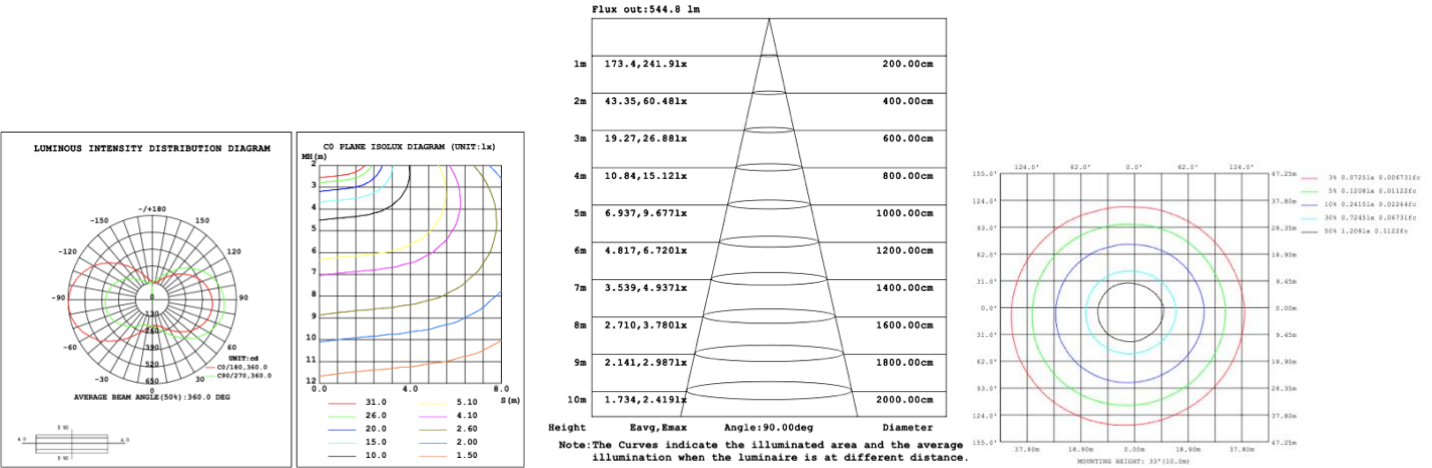

SB-H01B70W 59.06" 70W @ 4000K