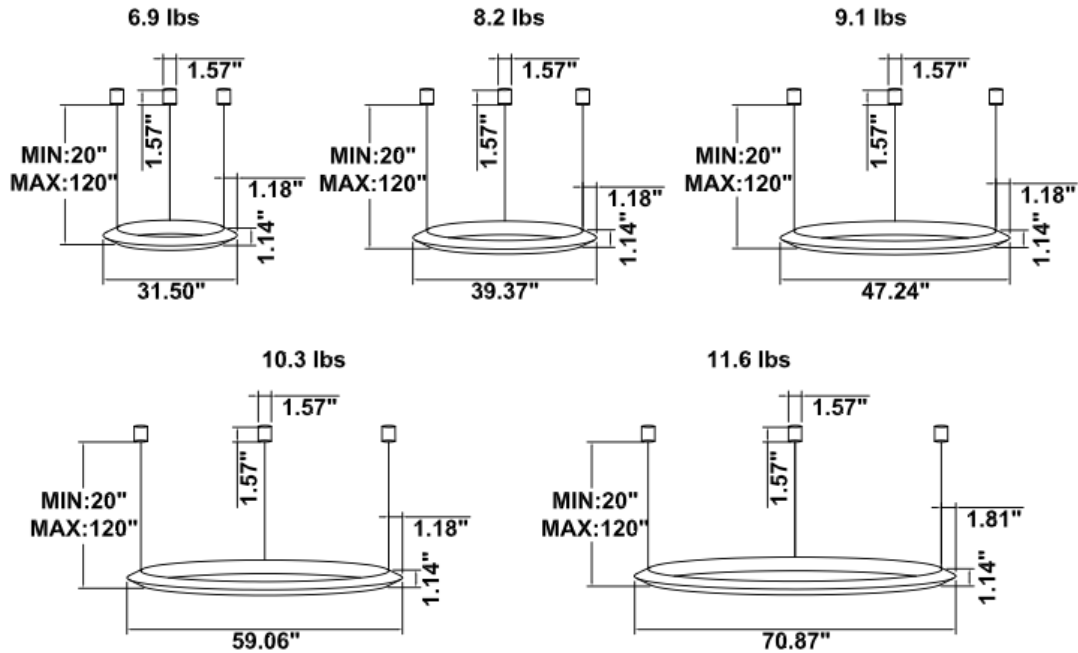

DIMENSIONS & WEIGHTS: Canopy Size for ZigBee & DMX: 15.75" x 2.76"

SB-H01A Canopy mount light inside

SB-H01B Canopy mount light outside

SB-H01C Remote mount, cables fixed directly in the ceiling, light inside, (Driver box size: L10.83" X W3.78" X H1.81")

PHOTOMETRIC: Illumination Inside the profile

SB-H01A40W 31.50" 40W @ 4000K

SB-H01A50W 39.37" 50W @ 4000K

SB-H01A60W 47.24" 60W @ 4000K

Flux out: 2152 lm

Height	Eavg, Emax	Angle: 177.31deg	Diameter
1m	0.2087, 238.41x		8518.25cm
2m	0.0522, 59.60lx		17036.49cm
3m	0.0232, 26.49lx		25554.74cm
4m	0.0130, 14.90lx		34072.98cm
5m	0.0083, 9.53lx		42591.23cm
6m	0.0058, 6.62lx		51109.47cm
7m	0.0043, 4.86lx		59627.72cm
8m	0.0033, 3.72lx		68145.97cm
9m	0.0026, 2.94lx		76664.21cm
10m	0.0021, 2.38lx		85182.46cm

Note: The Curves indicate the illuminated area and the average illumination when the luminaire is at different distance.

SB-H01A70W 59.06" 70W @ 4000K

Flux out: 2678 lm

Height	Eavg, Emax	Angle: 179.84deg	Diameter
1m	0.0000, 374.31x		143236.08cm
2m	0.0000, 93.56lx		286472.15cm
3m	0.0000, 41.59lx		429708.23cm
4m	0.0000, 23.40lx		572944.31cm
5m	0.0000, 14.97lx		716180.39cm
6m	0.0000, 10.40lx		859416.46cm
7m	0.0000, 7.63lx		1002652.54cm
8m	0.0000, 5.84lx		1145888.62cm
9m	0.0000, 4.62lx		1289124.70cm
10m	0.0000, 3.74lx		1432360.77cm

Note: The Curves indicate the illuminated area and the average illumination when the luminaire is at different distance.

SB-H01A80W 70.87" 80W @ 4000K

Flux out: 816.0 lm

Height	Eavg, Emax	Angle: 90.00deg	Diameter
1m	259.7, 442.8lx		200.00cm
2m	64.94, 110.7lx		400.00cm
3m	28.86, 49.20lx		600.00cm
4m	16.23, 27.67lx		800.00cm
5m	10.39, 17.71lx		1000.00cm
6m	7.215, 12.30lx		1200.00cm
7m	5.301, 9.03lx		1400.00cm
8m	4.058, 6.91lx		1600.00cm
9m	3.207, 5.46lx		1800.00cm
10m	2.597, 4.42lx		2000.00cm