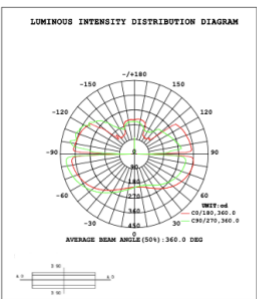

DIMENSIONS & WEIGHTS: Canopy Size for ZigBee & DMX: 15.75" x 2.76"

SB-H01A Canopy mount light inside

SB-H01B Canopy mount light outside

SB-H01C Remote mount, cables fixed directly in the ceiling, light inside, (Driver box size: L10.83" X W3.78" X H1.81")

PHOTOMETRIC: Illumination Inside the profile

SB-H01A40W 31.50" 40W @ 4000K

SB-H01A50W 39.37" 50W @ 4000K

SB-H01A60W 47.24" 60W @ 4000K

Flux out: 2152 lm

Height	Eavg, Emax	Angle: 177.31deg	Diameter
1m	0.2087, 238.41x		8518.25cm
2m	0.0522, 59.60lx		17036.49cm
3m	0.0232, 26.49lx		25554.74cm
4m	0.0130, 14.90lx		34072.98cm
5m	0.0083, 9.53lx		42591.23cm
6m	0.0058, 6.62lx		51109.47cm
7m	0.0043, 4.86lx		59627.72cm
8m	0.0033, 3.72lx		68145.97cm
9m	0.0026, 2.94lx		76664.21cm
10m	0.0021, 2.38lx		85182.46cm

Note: The Curves indicate the illuminated area and the average illumination when the luminaire is at different distance.

SB-H01A70W 59.06" 70W @ 4000K

Flux out: 2678 lm

Height	Eavg, Emax	Angle: 179.84deg	Diameter
1m	0.0000, 374.31x		143236.08cm
2m	0.0000, 93.56lx		286472.15cm
3m	0.0000, 41.59lx		429708.23cm
4m	0.0000, 23.40lx		572944.31cm
5m	0.0000, 14.97lx		716180.39cm
6m	0.0000, 10.40lx		859416.46cm
7m	0.0000, 7.63lx		1002652.54cm
8m	0.0000, 5.84lx		1145888.62cm
9m	0.0000, 4.62lx		1289124.70cm
10m	0.0000, 3.74lx		1432360.77cm

Note: The Curves indicate the illuminated area and the average illumination when the luminaire is at different distance.

SB-H01A80W 70.87" 80W @ 4000K

Flux out: 816.0 lm

Height	Eavg, Emax	Angle: 90.00deg	Diameter
1m	259.7, 442.8lx		200.00cm
2m	64.94, 110.7lx		400.00cm
3m	28.86, 49.20lx		600.00cm
4m	16.23, 27.67lx		800.00cm
5m	10.39, 17.71lx		1000.00cm
6m	7.215, 12.30lx		1200.00cm
7m	5.301, 9.03lx		1400.00cm
8m	4.058, 6.91lx		1600.00cm
9m	3.207, 5.46lx		1800.00cm
10m	2.597, 4.42lx		2000.00cm