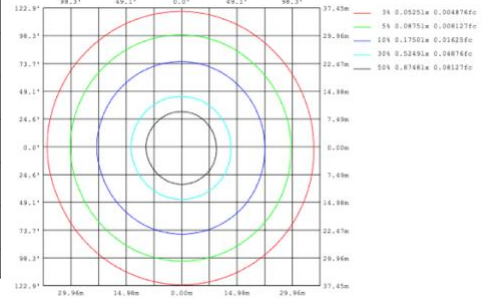

DIMENSIONS & WEIGHTS: Canopy Size for ZigBee & DMX: 15.75" x 2.76"

SB-H01A Canopy mount light inside

SB-H01B Canopy mount light outside

SB-H01C Remote mount, cables fixed directly in the ceiling, light inside, (Driver box size: L10.83" X W3.78" X H1.81")

PHOTOMETRIC: Illumination Inside the profile

SB-H01A40W 31.50" 40W @ 4000K

SB-H01A50W 39.37" 50W @ 4000K

SB-H01A60W 47.24" 60W @ 4000K

Flux out: 2152 lm

Height	Eavg, Emax	Angle: 177.31deg	Diameter
1m	0.2087, 238.41x		8518.25cm
2m	0.0522, 59.60lx		17036.49cm
3m	0.0232, 26.49lx		25554.74cm
4m	0.0130, 14.90lx		34072.98cm
5m	0.0083, 9.53lx		42591.23cm
6m	0.0058, 6.62lx		51109.47cm
7m	0.0043, 4.86lx		59627.72cm
8m	0.0033, 3.72lx		68145.97cm
9m	0.0026, 2.94lx		76664.21cm
10m	0.0021, 2.38lx		85182.46cm

Note: The Curves indicate the illuminated area and the average illumination when the luminaire is at different distance.

SB-H01A70W 59.06" 70W @ 4000K

Flux out: 2678 lm

Height	Eavg, Emax	Angle: 179.84deg	Diameter
1m	0.0000, 374.31x		143236.08cm
2m	0.0000, 93.56lx		286472.15cm
3m	0.0000, 41.59lx		429708.23cm
4m	0.0000, 23.40lx		572944.31cm
5m	0.0000, 14.97lx		716180.39cm
6m	0.0000, 10.40lx		859416.46cm
7m	0.0000, 7.63lx		1002652.54cm
8m	0.0000, 5.84lx		1145888.62cm
9m	0.0000, 4.62lx		1289124.70cm
10m	0.0000, 3.74lx		1432360.77cm

Note: The Curves indicate the illuminated area and the average illumination when the luminaire is at different distance.

SB-H01A80W 70.87" 80W @ 4000K

Flux out: 816.0 lm

Height	Eavg, Emax	Angle: 90.00deg	Diameter
1m	259.7, 442.8lx		200.00cm
2m	64.94, 110.7lx		400.00cm
3m	28.86, 49.20lx		600.00cm
4m	16.23, 27.67lx		800.00cm
5m	10.39, 17.71lx		1000.00cm
6m	7.215, 12.30lx		1200.00cm
7m	5.301, 9.03lx		1400.00cm
8m	4.058, 6.91lx		1600.00cm
9m	3.207, 5.46lx		1800.00cm
10m	2.597, 4.42lx		2000.00cm