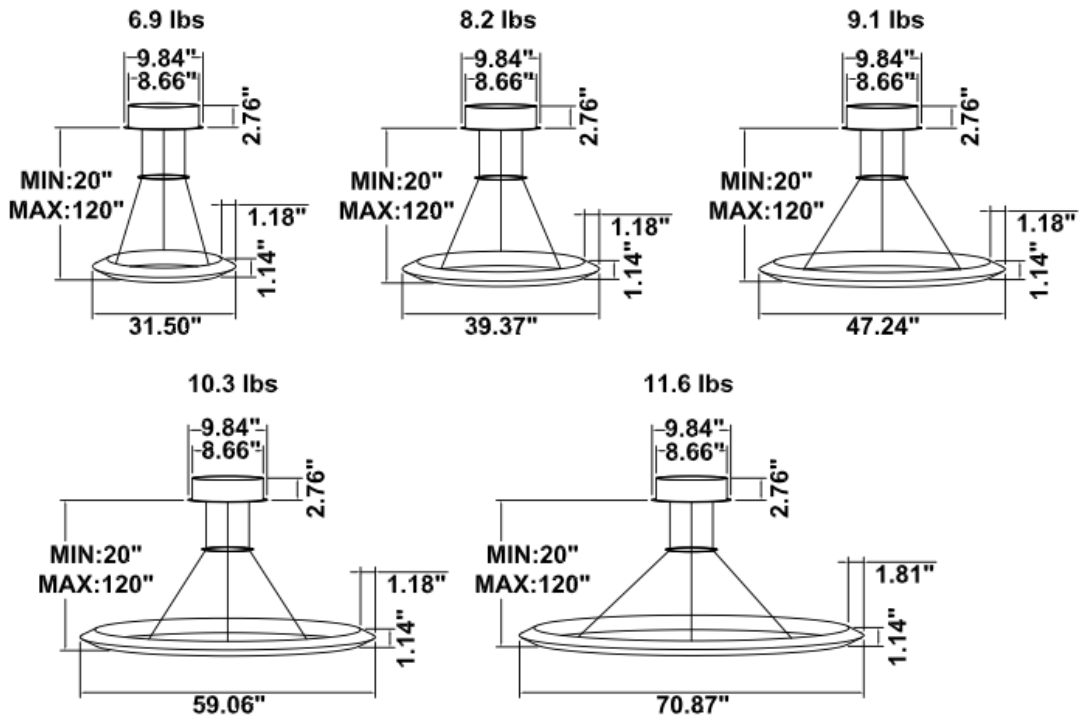

SB-H01E Canopy mount with accent ring, light inside