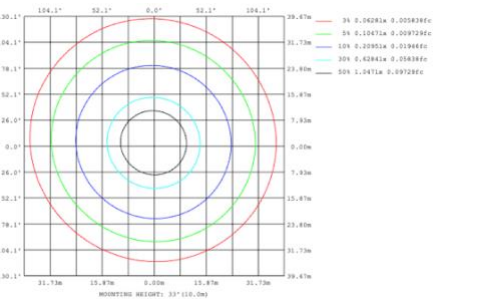

DIMENSIONS & WEIGHTS: Canopy Size for ZigBee & DMX: 15.75" x 2.76"

SB-H01A Canopy mount light inside

SB-H01B Canopy mount light outside

SB-H01C Remote mount, cables fixed directly in the ceiling, light inside, (Driver box size: L10.83" X W3.78" X H1.81")

PHOTOMETRIC: Illumination Inside the profile

SB-H01A40W 31.50" 40W @ 4000K

SB-H01A50W 39.37" 50W @ 4000K

SB-H01A60W 47.24" 60W @ 4000K

Flux out: 2152 lm

Height	Eavg, Emax	Angle: 177.31deg	Diameter
1m	0.2087, 238.41x		8518.25cm
2m	0.0522, 59.60lx		17036.49cm
3m	0.0232, 26.49lx		25554.74cm
4m	0.0130, 14.90lx		34072.98cm
5m	0.0083, 9.53lx		42591.23cm
6m	0.0058, 6.62lx		51109.47cm
7m	0.0043, 4.86lx		59627.72cm
8m	0.0033, 3.72lx		68145.97cm
9m	0.0026, 2.94lx		76664.21cm
10m	0.0021, 2.38lx		85182.46cm

Note: The Curves indicate the illuminated area and the average illumination when the luminaire is at different distance.

SB-H01A70W 59.06" 70W @ 4000K

Flux out: 2678 lm

Height	Eavg, Emax	Angle: 179.84deg	Diameter
1m	0.0000, 374.31x		143236.08cm
2m	0.0000, 93.56lx		286472.15cm
3m	0.0000, 41.59lx		429708.23cm
4m	0.0000, 23.40lx		572944.31cm
5m	0.0000, 14.97lx		716180.39cm
6m	0.0000, 10.40lx		859416.46cm
7m	0.0000, 7.63lx		1002652.54cm
8m	0.0000, 5.84lx		1145888.62cm
9m	0.0000, 4.62lx		1289124.70cm
10m	0.0000, 3.74lx		1432360.77cm

Note: The Curves indicate the illuminated area and the average illumination when the luminaire is at different distance.

SB-H01A80W 70.87" 80W @ 4000K

Flux out: 816.0 lm

Height	Eavg, Emax	Angle: 90.00deg	Diameter
1m	259.7, 442.8lx		200.00cm
2m	64.94, 110.7lx		400.00cm
3m	28.86, 49.20lx		600.00cm
4m	16.23, 27.67lx		800.00cm
5m	10.39, 17.71lx		1000.00cm
6m	7.215, 12.30lx		1200.00cm
7m	5.301, 9.03lx		1400.00cm
8m	4.058, 6.91lx		1600.00cm
9m	3.207, 5.46lx		1800.00cm
10m	2.597, 4.42lx		2000.00cm