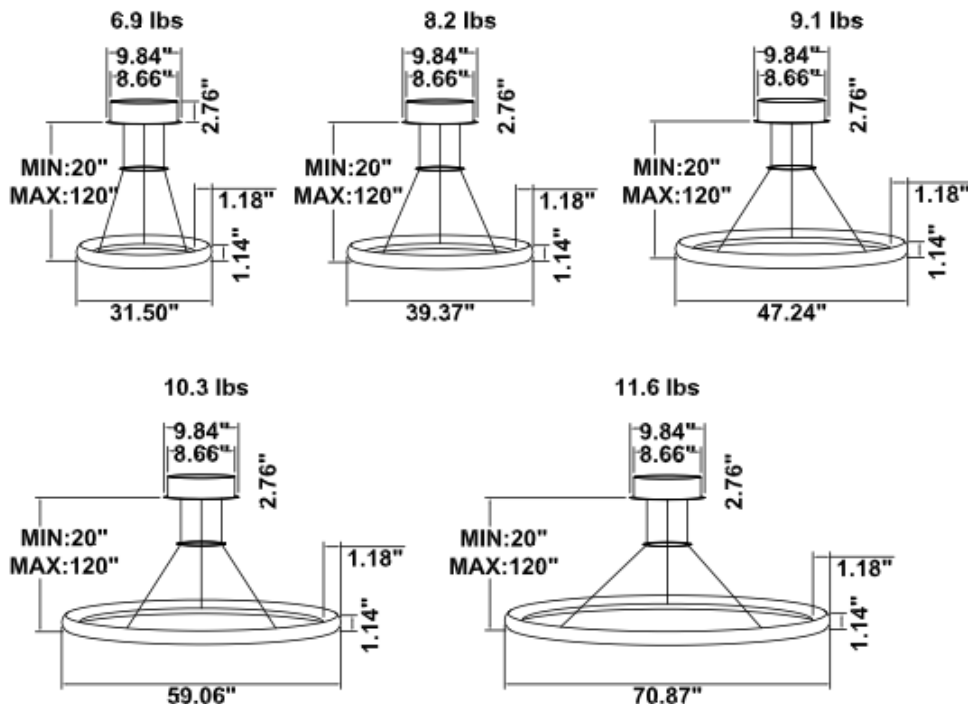

DIMENSIONS & WEIGHTS: Canopy Size for ZigBee & DMX: 15.75" x 2.76"

SB-H01A Canopy mount light inside

SB-H01B Canopy mount light outside

SB-H01C Remote mount, cables fixed directly in the ceiling, light inside, (Driver box size: L10.83" X W3.78" X H1.81")

PHOTOMETRIC: Illumination Inside the profile

SB-H01A40W 31.50" 40W @ 4000K

SB-H01A50W 39.37" 50W @ 4000K

SB-H01A60W 47.24" 60W @ 4000K

Flux out: 2152 lm

Height	Eavg, Emax	Angle: 177.31deg	Diameter
1m	0.2087, 238.41x		8518.25cm
2m	0.0522, 59.60lx		17036.49cm
3m	0.0232, 26.49lx		25554.74cm
4m	0.0130, 14.90lx		34072.98cm
5m	0.0083, 9.53lx		42591.23cm
6m	0.0058, 6.62lx		51109.47cm
7m	0.0043, 4.86lx		59627.72cm
8m	0.0033, 3.72lx		68145.97cm
9m	0.0026, 2.94lx		76664.21cm
10m	0.0021, 2.38lx		85182.46cm

Note: The Curves indicate the illuminated area and the average illumination when the luminaire is at different distance.

SB-H01A70W 59.06" 70W @ 4000K

Flux out: 2678 lm

Height	Eavg, Emax	Angle: 179.84deg	Diameter
1m	0.0000, 374.31x		143236.08cm
2m	0.0000, 93.56lx		286472.15cm
3m	0.0000, 41.59lx		429708.23cm
4m	0.0000, 23.40lx		572944.31cm
5m	0.0000, 14.97lx		716180.39cm
6m	0.0000, 10.40lx		859416.46cm
7m	0.0000, 7.63lx		1002652.54cm
8m	0.0000, 5.84lx		1145888.62cm
9m	0.0000, 4.62lx		1289124.70cm
10m	0.0000, 3.74lx		1432360.77cm

Note: The Curves indicate the illuminated area and the average illumination when the luminaire is at different distance.

SB-H01A80W 70.87" 80W @ 4000K

Flux out: 816.0 lm

Height	Eavg, Emax	Angle: 90.00deg	Diameter
1m	259.7, 442.8lx		200.00cm
2m	64.94, 110.7lx		400.00cm
3m	28.86, 49.20lx		600.00cm
4m	16.23, 27.67lx		800.00cm
5m	10.39, 17.71lx		1000.00cm
6m	7.215, 12.30lx		1200.00cm
7m	5.301, 9.03lx		1400.00cm
8m	4.058, 6.91lx		1600.00cm
9m	3.207, 5.46lx		1800.00cm
10m	2.597, 4.42lx		2000.00cm