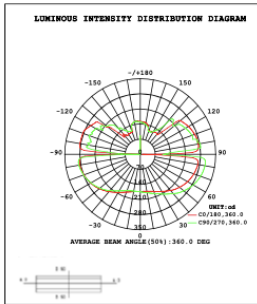

DIMENSIONS & WEIGHTS: Canopy Size for ZigBee & DMX: 15.75" x 2.76"

SB-H01A Canopy mount light inside

SB-H01B Canopy mount light outside

SB-H01C Remote mount, cables fixed directly in the ceiling, light inside, (Driver box size: L10.83" X W3.78" X H1.81")

PHOTOMETRIC: Illumination Inside the profile

SB-H01A40W 31.50" 40W @ 4000K

SB-H01A50W 39.37" 50W @ 4000K

SB-H01A60W 47.24" 60W @ 4000K

Flux out: 2152 lm

Height	Eavg, Emax	Angle: 177.31deg	Diameter
1m	0.2087, 238.41x		8518.25cm
2m	0.0522, 59.60lx		17036.49cm
3m	0.0232, 26.49lx		25554.74cm
4m	0.0130, 14.90lx		34072.98cm
5m	0.0083, 9.53lx		42591.23cm
6m	0.0058, 6.62lx		51109.47cm
7m	0.0043, 4.86lx		59627.72cm
8m	0.0033, 3.72lx		68145.97cm
9m	0.0026, 2.94lx		76664.21cm
10m	0.0021, 2.38lx		85182.46cm

Note: The Curves indicate the illuminated area and the average illumination when the luminaire is at different distance.

SB-H01A70W 59.06" 70W @ 4000K

Flux out: 2678 lm

Height	Eavg, Emax	Angle: 179.84deg	Diameter
1m	0.0000, 374.31x		143236.08cm
2m	0.0000, 93.56lx		286472.15cm
3m	0.0000, 41.59lx		429708.23cm
4m	0.0000, 23.40lx		572944.31cm
5m	0.0000, 14.97lx		716180.39cm
6m	0.0000, 10.40lx		859416.46cm
7m	0.0000, 7.63lx		1002652.54cm
8m	0.0000, 5.84lx		1145888.62cm
9m	0.0000, 4.62lx		1289124.70cm
10m	0.0000, 3.74lx		1432360.77cm

Note: The Curves indicate the illuminated area and the average illumination when the luminaire is at different distance.

SB-H01A80W 70.87" 80W @ 4000K

Flux out: 816.0 lm

Height	Eavg, Emax	Angle: 90.00deg	Diameter
1m	259.7, 442.8lx		200.00cm
2m	64.94, 110.7lx		400.00cm
3m	28.86, 49.20lx		600.00cm
4m	16.23, 27.67lx		800.00cm
5m	10.39, 17.71lx		1000.00cm
6m	7.215, 12.30lx		1200.00cm
7m	5.301, 9.03lx		1400.00cm
8m	4.058, 6.91lx		1600.00cm
9m	3.207, 5.46lx		1800.00cm
10m	2.597, 4.42lx		2000.00cm