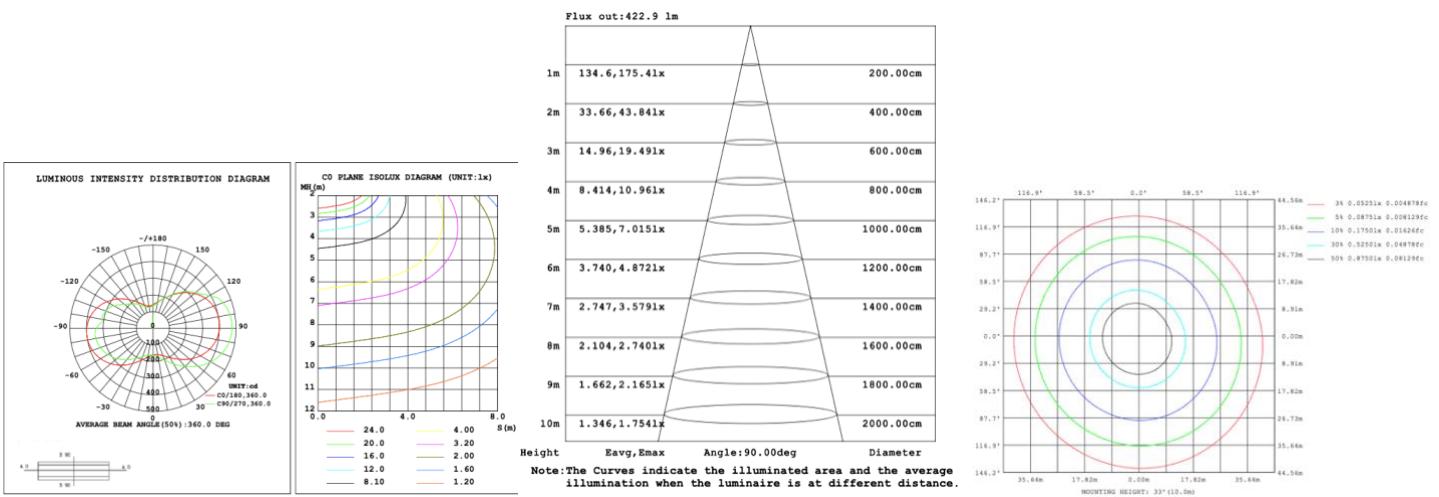

PHOTOMETRIC: Illumination Inside the profile

SB-H01A40W 31.50" 40W @ 4000K

SB-H01A50W 39.37" 50W @ 4000K

SB-H01A60W 47.24" 60W @ 4000K

Flux out: 2152 lm

Height	Eavg, Emax	Angle: 177.31deg	Diameter
1m	0.2087, 238.41x		8518.25cm
2m	0.0522, 59.60lx		17036.49cm
3m	0.0232, 26.49lx		25554.74cm
4m	0.0130, 14.90lx		34072.98cm
5m	0.0083, 9.53lx		42591.23cm
6m	0.0058, 6.62lx		51109.47cm
7m	0.0043, 4.86lx		59627.72cm
8m	0.0033, 3.72lx		68145.97cm
9m	0.0026, 2.94lx		76664.21cm
10m	0.0021, 2.38lx		85182.46cm

Note: The Curves indicate the illuminated area and the average illumination when the luminaire is at different distance.

SB-H01A70W 59.06" 70W @ 4000K

Flux out: 2678 lm

Height	Eavg, Emax	Angle: 179.84deg	Diameter
1m	0.0000, 374.31x		143236.08cm
2m	0.0000, 93.56lx		286472.15cm
3m	0.0000, 41.59lx		429708.23cm
4m	0.0000, 23.40lx		572944.31cm
5m	0.0000, 14.97lx		716180.39cm
6m	0.0000, 10.40lx		859416.46cm
7m	0.0000, 7.63lx		1002652.54cm
8m	0.0000, 5.84lx		1145888.62cm
9m	0.0000, 4.62lx		1289124.70cm
10m	0.0000, 3.74lx		1432360.77cm

Note: The Curves indicate the illuminated area and the average illumination when the luminaire is at different distance.

SB-H01A80W 70.87" 80W @ 4000K

Flux out: 816.0 lm

Height	Eavg, Emax	Angle: 90.00deg	Diameter
1m	259.7, 442.8lx		200.00cm
2m	64.94, 110.7lx		400.00cm
3m	28.86, 49.20lx		600.00cm
4m	16.23, 27.67lx		800.00cm
5m	10.39, 17.71lx		1000.00cm
6m	7.215, 12.30lx		1200.00cm
7m	5.301, 9.03lx		1400.00cm
8m	4.058, 6.91lx		1600.00cm
9m	3.207, 5.46lx		1800.00cm
10m	2.597, 4.42lx		2000.00cm

Note: The Curves indicate the illuminated area and the average illumination when the luminaire is at different distance.

Illumination Outside the profile

SB-H01B40W 31.50" 40W @ 4000K

SB-H01B50W 39.37" 50W @ 4000K