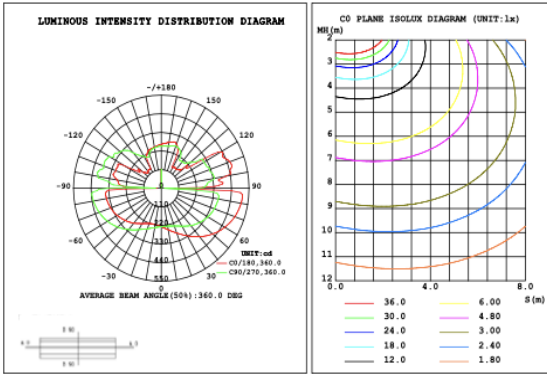

PHOTOMETRIC: Illumination Inside the profile

SB-H01A40W 31.50" 40W @ 4000K

SB-H01A50W 39.37" 50W @ 4000K

SB-H01A60W 47.24" 60W @ 4000K

Flux out: 2152 lm

Height	Eavg, Emax	Angle: 177.31deg	Diameter
1m	0.2087, 238.41x		8518.25cm
2m	0.0522, 59.60lx		17036.49cm
3m	0.0232, 26.49lx		25554.74cm
4m	0.0130, 14.90lx		34072.98cm
5m	0.0083, 9.53lx		42591.23cm
6m	0.0058, 6.62lx		51109.47cm
7m	0.0043, 4.86lx		59627.72cm
8m	0.0033, 3.72lx		68145.97cm
9m	0.0026, 2.94lx		76664.21cm
10m	0.0021, 2.38lx		85182.46cm

Note: The Curves indicate the illuminated area and the average illumination when the luminaire is at different distance.

SB-H01A70W 59.06" 70W @ 4000K

Flux out: 2678 lm

Height	Eavg, Emax	Angle: 179.84deg	Diameter
1m	0.0000, 374.31x		143236.08cm
2m	0.0000, 93.56lx		286472.15cm
3m	0.0000, 41.59lx		429708.23cm
4m	0.0000, 23.40lx		572944.31cm
5m	0.0000, 14.97lx		716180.39cm
6m	0.0000, 10.40lx		859416.46cm
7m	0.0000, 7.63lx		1002652.54cm
8m	0.0000, 5.84lx		1145888.62cm
9m	0.0000, 4.62lx		1289124.70cm
10m	0.0000, 3.74lx		1432360.77cm

Note: The Curves indicate the illuminated area and the average illumination when the luminaire is at different distance.

SB-H01A80W 70.87" 80W @ 4000K

Flux out: 816.0 lm

Height	Eavg, Emax	Angle: 90.00deg	Diameter
1m	259.7, 442.8lx		200.00cm
2m	64.94, 110.7lx		400.00cm
3m	28.86, 49.20lx		600.00cm
4m	16.23, 27.67lx		800.00cm
5m	10.39, 17.71lx		1000.00cm
6m	7.215, 12.30lx		1200.00cm
7m	5.301, 9.03lx		1400.00cm
8m	4.058, 6.91lx		1600.00cm
9m	3.207, 5.46lx		1800.00cm
10m	2.597, 4.42lx		2000.00cm