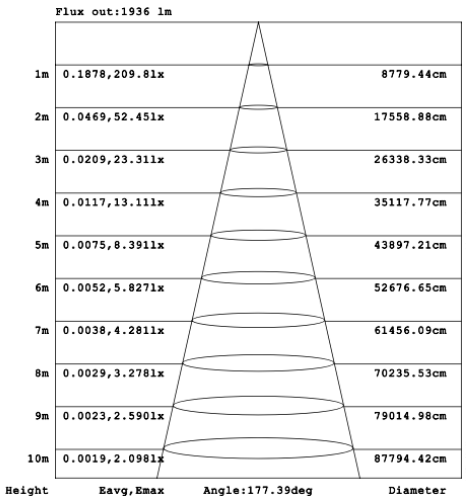

DIMENSIONS & WEIGHTS: Canopy Size for ZigBee & DMX: 15.75" x 2.76"

SB-H01A Canopy mount light inside

SB-H01B Canopy mount light outside

SB-H01C Remote mount, cables fixed directly in the ceiling, light inside, (Driver box size: L10.83" X W3.78" X H1.81")

PHOTOMETRIC: Illumination Inside the profile

SB-H01A40W 31.50" 40W @ 4000K

SB-H01A50W 39.37" 50W @ 4000K

SB-H01A60W 47.24" 60W @ 4000K

Flux out: 2152 lm

Height	Eavg, Emax	Angle: 177.31deg	Diameter
1m	0.2087, 238.41x		8518.25cm
2m	0.0522, 59.60lx		17036.49cm
3m	0.0232, 26.49lx		25554.74cm
4m	0.0130, 14.90lx		34072.98cm
5m	0.0083, 9.53lx		42591.23cm
6m	0.0058, 6.62lx		51109.47cm
7m	0.0043, 4.86lx		59627.72cm
8m	0.0033, 3.72lx		68145.97cm
9m	0.0026, 2.94lx		76664.21cm
10m	0.0021, 2.38lx		85182.46cm

Note: The Curves indicate the illuminated area and the average illumination when the luminaire is at different distance.

SB-H01A70W 59.06" 70W @ 4000K

Flux out: 2678 lm

Height	Eavg, Emax	Angle: 179.84deg	Diameter
1m	0.0000, 374.31x		143236.08cm
2m	0.0000, 93.56lx		286472.15cm
3m	0.0000, 41.59lx		429708.23cm
4m	0.0000, 23.40lx		572944.31cm
5m	0.0000, 14.97lx		716180.39cm
6m	0.0000, 10.40lx		859416.46cm
7m	0.0000, 7.63lx		1002652.54cm
8m	0.0000, 5.84lx		1145888.62cm
9m	0.0000, 4.62lx		1289124.70cm
10m	0.0000, 3.74lx		1432360.77cm

Note: The Curves indicate the illuminated area and the average illumination when the luminaire is at different distance.

SB-H01A80W 70.87" 80W @ 4000K

Flux out: 816.0 lm

Height	Eavg, Emax	Angle: 90.00deg	Diameter
1m	259.7, 442.8lx		200.00cm
2m	64.94, 110.7lx		400.00cm
3m	28.86, 49.20lx		600.00cm
4m	16.23, 27.67lx		800.00cm
5m	10.39, 17.71lx		1000.00cm
6m	7.215, 12.30lx		1200.00cm
7m	5.301, 9.03lx		1400.00cm
8m	4.058, 6.91lx		1600.00cm
9m	3.207, 5.46lx		1800.00cm
10m	2.597, 4.42lx		2000.00cm