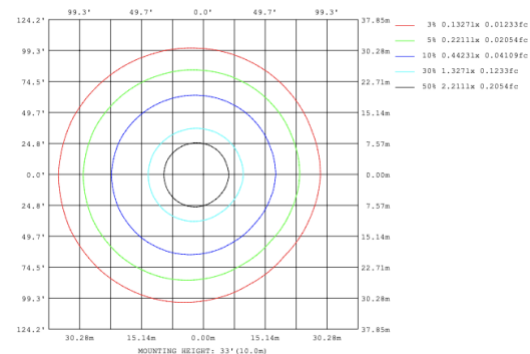

PHOTOMETRIC: Illumination Inside the profile

SB-H01A40W 31.50" 40W @ 4000K

SB-H01A50W 39.37" 50W @ 4000K

SB-H01A60W 47.24" 60W @ 4000K

Flux out: 2152 lm

Height	Eavg, Emax	Angle: 177.31deg	Diameter
1m	0.2087, 238.41x		8518.25cm
2m	0.0522, 59.60lx		17036.49cm
3m	0.0232, 26.49lx		25554.74cm
4m	0.0130, 14.90lx		34072.98cm
5m	0.0083, 9.53lx		42591.23cm
6m	0.0058, 6.62lx		51109.47cm
7m	0.0043, 4.86lx		59627.72cm
8m	0.0033, 3.72lx		68145.97cm
9m	0.0026, 2.94lx		76664.21cm
10m	0.0021, 2.38lx		85182.46cm

Note: The Curves indicate the illuminated area and the average illumination when the luminaire is at different distance.

SB-H01A70W 59.06" 70W @ 4000K

Flux out: 2678 lm

Height	Eavg, Emax	Angle: 179.84deg	Diameter
1m	0.0000, 374.31x		143236.08cm
2m	0.0000, 93.56lx		286472.15cm
3m	0.0000, 41.59lx		429708.23cm
4m	0.0000, 23.40lx		572944.31cm
5m	0.0000, 14.97lx		716180.39cm
6m	0.0000, 10.40lx		859416.46cm
7m	0.0000, 7.63lx		1002652.54cm
8m	0.0000, 5.84lx		1145888.62cm
9m	0.0000, 4.62lx		1289124.70cm
10m	0.0000, 3.74lx		1432360.77cm

Note: The Curves indicate the illuminated area and the average illumination when the luminaire is at different distance.

SB-H01A80W 70.87" 80W @ 4000K

Flux out: 816.0 lm

Height	Eavg, Emax	Angle: 90.00deg	Diameter
1m	259.7, 442.8lx		200.00cm
2m	64.94, 110.7lx		400.00cm
3m	28.86, 49.20lx		600.00cm
4m	16.23, 27.67lx		800.00cm
5m	10.39, 17.71lx		1000.00cm
6m	7.215, 12.30lx		1200.00cm
7m	5.301, 9.03lx		1400.00cm
8m	4.058, 6.91lx		1600.00cm
9m	3.207, 5.46lx		1800.00cm
10m	2.597, 4.42lx		2000.00cm