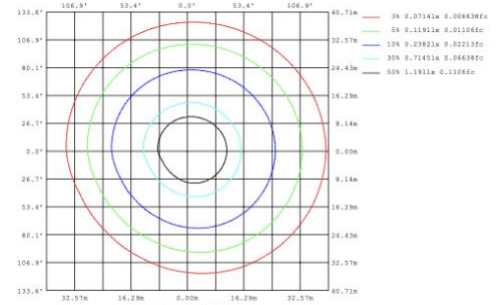

PHOTOMETRIC: Illumination Inside the profile

SB-H01A40W 31.50" 40W @ 4000K

SB-H01A50W 39.37" 50W @ 4000K

SB-H01A60W 47.24" 60W @ 4000K

Flux out: 2152 lm

Height	Eavg, Emax	Angle: 177.31deg	Diameter
1m	0.2087, 238.41x		8518.25cm
2m	0.0522, 59.60lx		17036.49cm
3m	0.0232, 26.49lx		25554.74cm
4m	0.0130, 14.90lx		34072.98cm
5m	0.0083, 9.53lx		42591.23cm
6m	0.0058, 6.62lx		51109.47cm
7m	0.0043, 4.86lx		59627.72cm
8m	0.0033, 3.72lx		68145.97cm
9m	0.0026, 2.94lx		76664.21cm
10m	0.0021, 2.38lx		85182.46cm

Note: The Curves indicate the illuminated area and the average illumination when the luminaire is at different distance.

SB-H01A70W 59.06" 70W @ 4000K

Flux out: 2678 lm

Height	Eavg, Emax	Angle: 179.84deg	Diameter
1m	0.0000, 374.31x		143236.08cm
2m	0.0000, 93.56lx		286472.15cm
3m	0.0000, 41.59lx		429708.23cm
4m	0.0000, 23.40lx		572944.31cm
5m	0.0000, 14.97lx		716180.39cm
6m	0.0000, 10.40lx		859416.46cm
7m	0.0000, 7.63lx		1002652.54cm
8m	0.0000, 5.84lx		1145888.62cm
9m	0.0000, 4.62lx		1289124.70cm
10m	0.0000, 3.74lx		1432360.77cm

Note: The Curves indicate the illuminated area and the average illumination when the luminaire is at different distance.

SB-H01A80W 70.87" 80W @ 4000K

Flux out: 816.0 lm

Height	Eavg, Emax	Angle: 90.00deg	Diameter
1m	259.7, 442.8lx		200.00cm
2m	64.94, 110.7lx		400.00cm
3m	28.86, 49.20lx		600.00cm
4m	16.23, 27.67lx		800.00cm
5m	10.39, 17.71lx		1000.00cm
6m	7.215, 12.30lx		1200.00cm
7m	5.301, 9.03lx		1400.00cm
8m	4.058, 6.91lx		1600.00cm
9m	3.207, 5.46lx		1800.00cm
10m	2.597, 4.42lx		2000.00cm