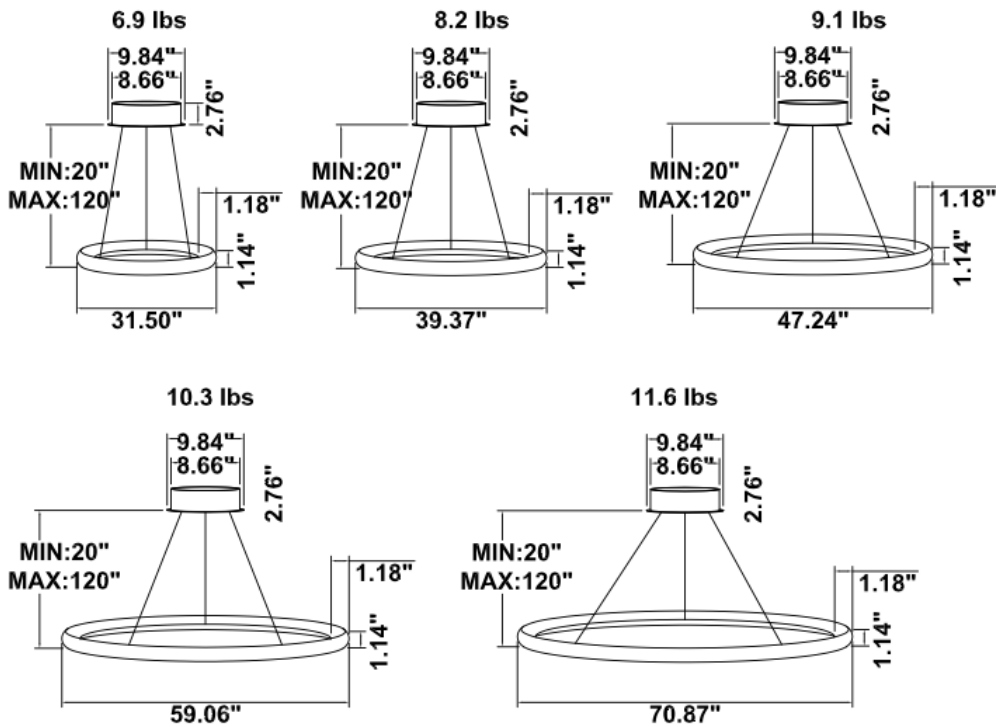

DIMENSIONS & WEIGHTS: Canopy Size for ZigBee & DMX: 15.75" x 2.76"

SB-H01A Canopy mount light inside

SB-H01B Canopy mount light outside

SB-H01C Remote mount, cables fixed directly in the ceiling, light inside, (Driver box size: L10.83" X W3.78" X H1.81")

PHOTOMETRIC: Illumination Inside the profile

SB-H01A40W 31.50" 40W @ 4000K

SB-H01A50W 39.37" 50W @ 4000K

SB-H01A60W 47.24" 60W @ 4000K

Flux out: 2152 lm

Height	Eavg, Emax	Angle: 177.31deg	Diameter
1m	0.2087, 238.41x		8518.25cm
2m	0.0522, 59.60lx		17036.49cm
3m	0.0232, 26.49lx		25554.74cm
4m	0.0130, 14.90lx		34072.98cm
5m	0.0083, 9.53lx		42591.23cm
6m	0.0058, 6.62lx		51109.47cm
7m	0.0043, 4.86lx		59627.72cm
8m	0.0033, 3.72lx		68145.97cm
9m	0.0026, 2.94lx		76664.21cm
10m	0.0021, 2.38lx		85182.46cm

Note: The Curves indicate the illuminated area and the average illumination when the luminaire is at different distance.

SB-H01A70W 59.06" 70W @ 4000K

Flux out: 2678 lm

Height	Eavg, Emax	Angle: 179.84deg	Diameter
1m	0.0000, 374.31x		143236.08cm
2m	0.0000, 93.56lx		286472.15cm
3m	0.0000, 41.59lx		429708.23cm
4m	0.0000, 23.40lx		572944.31cm
5m	0.0000, 14.97lx		716180.39cm
6m	0.0000, 10.40lx		859416.46cm
7m	0.0000, 7.63lx		1002652.54cm
8m	0.0000, 5.84lx		1145888.62cm
9m	0.0000, 4.62lx		1289124.70cm
10m	0.0000, 3.74lx		1432360.77cm

Note: The Curves indicate the illuminated area and the average illumination when the luminaire is at different distance.

SB-H01A80W 70.87" 80W @ 4000K

Flux out: 816.0 lm

Height	Eavg, Emax	Angle: 90.00deg	Diameter
1m	259.7, 442.8lx		200.00cm
2m	64.94, 110.7lx		400.00cm
3m	28.86, 49.20lx		600.00cm
4m	16.23, 27.67lx		800.00cm
5m	10.39, 17.71lx		1000.00cm
6m	7.215, 12.30lx		1200.00cm
7m	5.301, 9.03lx		1400.00cm
8m	4.058, 6.91lx		1600.00cm
9m	3.207, 5.46lx		1800.00cm
10m	2.597, 4.42lx		2000.00cm