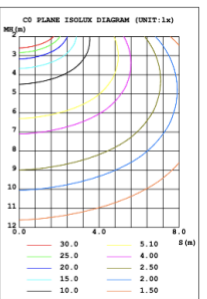

PHOTOMETRIC: Illumination Inside the profile

SB-H01A40W 31.50" 40W @ 4000K

SB-H01A50W 39.37" 50W @ 4000K

SB-H01A60W 47.24" 60W @ 4000K

Flux out: 2152 lm

Height	Eavg, Emax	Angle: 177.31deg	Diameter
1m	0.2087, 238.41x		8518.25cm
2m	0.0522, 59.60lx		17036.49cm
3m	0.0232, 26.49lx		25554.74cm
4m	0.0130, 14.90lx		34072.98cm
5m	0.0083, 9.53lx		42591.23cm
6m	0.0058, 6.62lx		51109.47cm
7m	0.0043, 4.86lx		59627.72cm
8m	0.0033, 3.72lx		68145.97cm
9m	0.0026, 2.94lx		76664.21cm
10m	0.0021, 2.38lx		85182.46cm

Note: The Curves indicate the illuminated area and the average illumination when the luminaire is at different distance.

SB-H01A70W 59.06" 70W @ 4000K

Flux out: 2678 lm

Height	Eavg, Emax	Angle: 179.84deg	Diameter
1m	0.0000, 374.31x		143236.08cm
2m	0.0000, 93.56lx		286472.15cm
3m	0.0000, 41.59lx		429708.23cm
4m	0.0000, 23.40lx		572944.31cm
5m	0.0000, 14.97lx		716180.39cm
6m	0.0000, 10.40lx		859416.46cm
7m	0.0000, 7.63lx		1002652.54cm
8m	0.0000, 5.84lx		1145888.62cm
9m	0.0000, 4.62lx		1289124.70cm
10m	0.0000, 3.74lx		1432360.77cm

Note: The Curves indicate the illuminated area and the average illumination when the luminaire is at different distance.

SB-H01A80W 70.87" 80W @ 4000K

Flux out: 816.0 lm

Height	Eavg, Emax	Angle: 90.00deg	Diameter
1m	259.7, 442.8lx		200.00cm
2m	64.94, 110.7lx		400.00cm
3m	28.86, 49.20lx		600.00cm
4m	16.23, 27.67lx		800.00cm
5m	10.39, 17.71lx		1000.00cm
6m	7.215, 12.30lx		1200.00cm
7m	5.301, 9.03lx		1400.00cm
8m	4.058, 6.91lx		1600.00cm
9m	3.207, 5.46lx		1800.00cm
10m	2.597, 4.42lx		2000.00cm