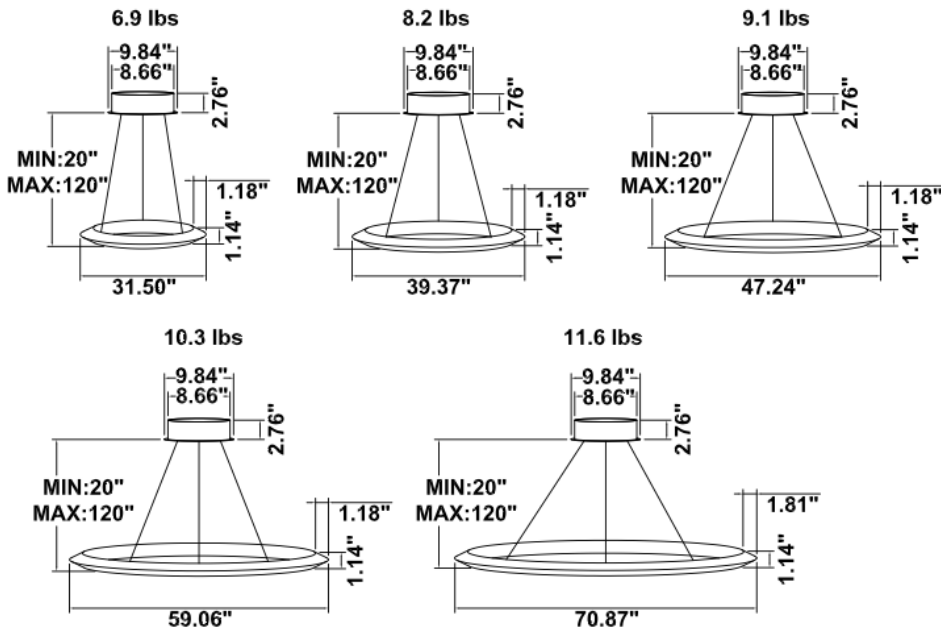

DIMENSIONS & WEIGHTS: Canopy Size for ZigBee & DMX: 15.75" x 2.76"

SB-H01A Canopy mount light inside

SB-H01B Canopy mount light outside

SB-H01C Remote mount, cables fixed directly in the ceiling, light inside, (Driver box size: L10.83" X W3.78" X H1.81")

PHOTOMETRIC: Illumination Inside the profile

SB-H01A40W 31.50" 40W @ 4000K

SB-H01A50W 39.37" 50W @ 4000K

SB-H01A60W 47.24" 60W @ 4000K

Flux out: 2152 lm

Height	Eavg, Emax	Angle: 177.31deg	Diameter
1m	0.2087, 238.41x		8518.25cm
2m	0.0522, 59.60lx		17036.49cm
3m	0.0232, 26.49lx		25554.74cm
4m	0.0130, 14.90lx		34072.98cm
5m	0.0083, 9.53lx		42591.23cm
6m	0.0058, 6.62lx		51109.47cm
7m	0.0043, 4.86lx		59627.72cm
8m	0.0033, 3.72lx		68145.97cm
9m	0.0026, 2.94lx		76664.21cm
10m	0.0021, 2.38lx		85182.46cm

Note: The Curves indicate the illuminated area and the average illumination when the luminaire is at different distance.

SB-H01A70W 59.06" 70W @ 4000K

Flux out: 2678 lm

Height	Eavg, Emax	Angle: 179.84deg	Diameter
1m	0.0000, 374.31x		143236.08cm
2m	0.0000, 93.56lx		286472.15cm
3m	0.0000, 41.59lx		429708.23cm
4m	0.0000, 23.40lx		572944.31cm
5m	0.0000, 14.97lx		716180.39cm
6m	0.0000, 10.40lx		859416.46cm
7m	0.0000, 7.63lx		1002652.54cm
8m	0.0000, 5.84lx		1145888.62cm
9m	0.0000, 4.62lx		1289124.70cm
10m	0.0000, 3.74lx		1432360.77cm

Note: The Curves indicate the illuminated area and the average illumination when the luminaire is at different distance.

SB-H01A80W 70.87" 80W @ 4000K

Flux out: 816.0 lm

Height	Eavg, Emax	Angle: 90.00deg	Diameter
1m	259.7, 442.8lx		200.00cm
2m	64.94, 110.7lx		400.00cm
3m	28.86, 49.20lx		600.00cm
4m	16.23, 27.67lx		800.00cm
5m	10.39, 17.71lx		1000.00cm
6m	7.215, 12.30lx		1200.00cm
7m	5.301, 9.03lx		1400.00cm
8m	4.058, 6.91lx		1600.00cm
9m	3.207, 5.46lx		1800.00cm
10m	2.597, 4.42lx		2000.00cm