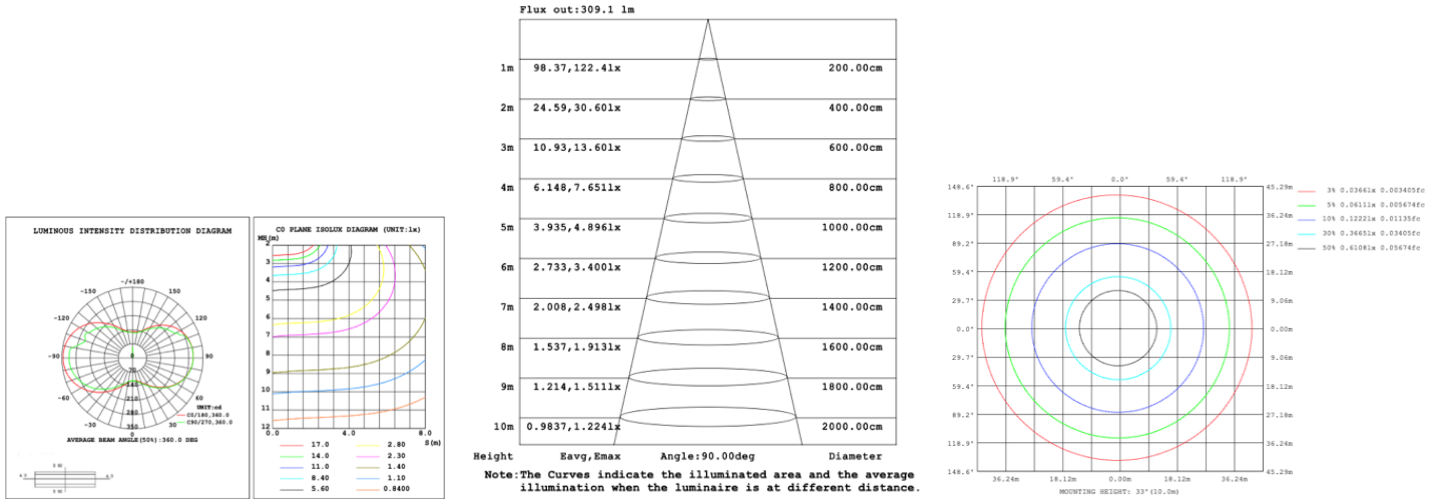

PHOTOMETRIC: Illumination Inside the profile

SB-H01A40W 31.50" 40W @ 4000K

SB-H01A50W 39.37" 50W @ 4000K

SB-H01A60W 47.24" 60W @ 4000K

Flux out: 2152 lm

Height	Eavg, Emax	Angle: 177.31deg	Diameter
1m	0.2087, 238.41x		8518.25cm
2m	0.0522, 59.60lx		17036.49cm
3m	0.0232, 26.49lx		25554.74cm
4m	0.0130, 14.90lx		34072.98cm
5m	0.0083, 9.53lx		42591.23cm
6m	0.0058, 6.62lx		51109.47cm
7m	0.0043, 4.86lx		59627.72cm
8m	0.0033, 3.72lx		68145.97cm
9m	0.0026, 2.94lx		76664.21cm
10m	0.0021, 2.38lx		85182.46cm

Note: The Curves indicate the illuminated area and the average illumination when the luminaire is at different distance.

SB-H01A70W 59.06" 70W @ 4000K

Flux out: 2678 lm

Height	Eavg, Emax	Angle: 179.84deg	Diameter
1m	0.0000, 374.31x		143236.08cm
2m	0.0000, 93.56lx		286472.15cm
3m	0.0000, 41.59lx		429708.23cm
4m	0.0000, 23.40lx		572944.31cm
5m	0.0000, 14.97lx		716180.39cm
6m	0.0000, 10.40lx		859416.46cm
7m	0.0000, 7.63lx		1002652.54cm
8m	0.0000, 5.84lx		1145888.62cm
9m	0.0000, 4.62lx		1289124.70cm
10m	0.0000, 3.74lx		1432360.77cm

Note: The Curves indicate the illuminated area and the average illumination when the luminaire is at different distance.

SB-H01A80W 70.87" 80W @ 4000K

Flux out: 816.0 lm

Height	Eavg, Emax	Angle: 90.00deg	Diameter
1m	259.7, 442.8lx		200.00cm
2m	64.94, 110.7lx		400.00cm
3m	28.86, 49.20lx		600.00cm
4m	16.23, 27.67lx		800.00cm
5m	10.39, 17.71lx		1000.00cm
6m	7.215, 12.30lx		1200.00cm
7m	5.301, 9.03lx		1400.00cm
8m	4.058, 6.91lx		1600.00cm
9m	3.207, 5.46lx		1800.00cm
10m	2.597, 4.42lx		2000.00cm

Note: The Curves indicate the illuminated area and the average illumination when the luminaire is at different distance.

Illumination Outside the profile

SB-H01B40W 31.50" 40W @ 4000K

SB-H01B50W 39.37" 50W @ 4000K