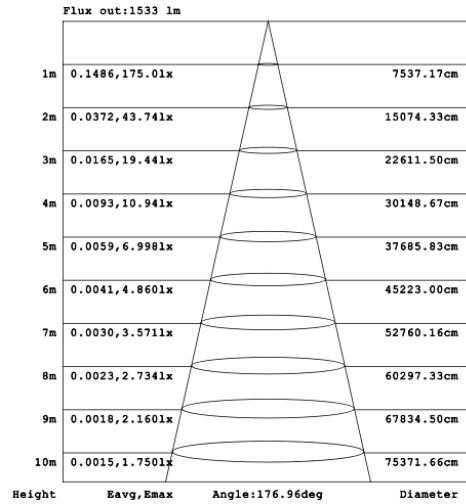

DIMENSIONS & WEIGHTS: Canopy Size for ZigBee & DMX: 15.75" x 2.76"

SB-H01A Canopy mount light inside

SB-H01B Canopy mount light outside

SB-H01C Remote mount, cables fixed directly in the ceiling, light inside, (Driver box size: L10.83" X W3.78" X H1.81")

PHOTOMETRIC: Illumination Inside the profile

SB-H01A40W 31.50" 40W @ 4000K

SB-H01A50W 39.37" 50W @ 4000K

SB-H01A60W 47.24" 60W @ 4000K

Flux out: 2152 lm

Height	Eavg, Emax	Angle: 177.31deg	Diameter
1m	0.2087, 238.41x		8518.25cm
2m	0.0522, 59.60lx		17036.49cm
3m	0.0232, 26.49lx		25554.74cm
4m	0.0130, 14.90lx		34072.98cm
5m	0.0083, 9.53lx		42591.23cm
6m	0.0058, 6.62lx		51109.47cm
7m	0.0043, 4.86lx		59627.72cm
8m	0.0033, 3.72lx		68145.97cm
9m	0.0026, 2.94lx		76664.21cm
10m	0.0021, 2.38lx		85182.46cm

Note: The Curves indicate the illuminated area and the average illumination when the luminaire is at different distance.

SB-H01A70W 59.06" 70W @ 4000K

Flux out: 2678 lm

Height	Eavg, Emax	Angle: 179.84deg	Diameter
1m	0.0000, 374.31x		143236.08cm
2m	0.0000, 93.56lx		286472.15cm
3m	0.0000, 41.59lx		429708.23cm
4m	0.0000, 23.40lx		572944.31cm
5m	0.0000, 14.97lx		716180.39cm
6m	0.0000, 10.40lx		859416.46cm
7m	0.0000, 7.63lx		1002652.54cm
8m	0.0000, 5.84lx		1145888.62cm
9m	0.0000, 4.62lx		1289124.70cm
10m	0.0000, 3.74lx		1432360.77cm

Note: The Curves indicate the illuminated area and the average illumination when the luminaire is at different distance.

SB-H01A80W 70.87" 80W @ 4000K

Flux out: 816.0 lm

Height	Eavg, Emax	Angle: 90.00deg	Diameter
1m	259.7, 442.8lx		200.00cm
2m	64.94, 110.7lx		400.00cm
3m	28.86, 49.20lx		600.00cm
4m	16.23, 27.67lx		800.00cm
5m	10.39, 17.71lx		1000.00cm
6m	7.215, 12.30lx		1200.00cm
7m	5.301, 9.03lx		1400.00cm
8m	4.058, 6.91lx		1600.00cm
9m	3.207, 5.46lx		1800.00cm
10m	2.597, 4.42lx		2000.00cm