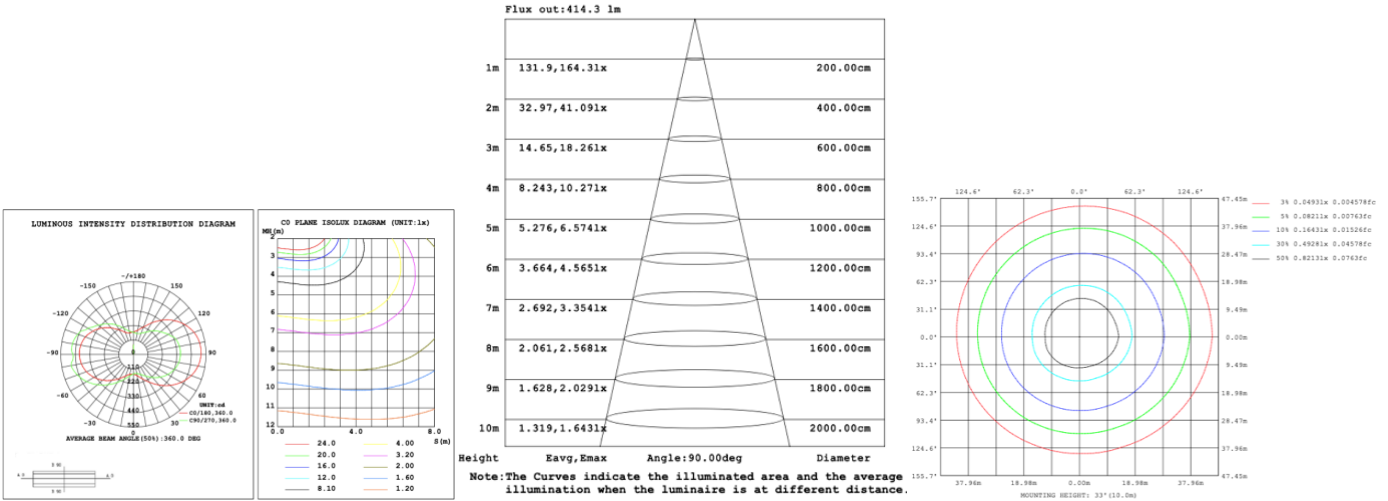

SB-H01B60W 47.24" 60W @ 4000K