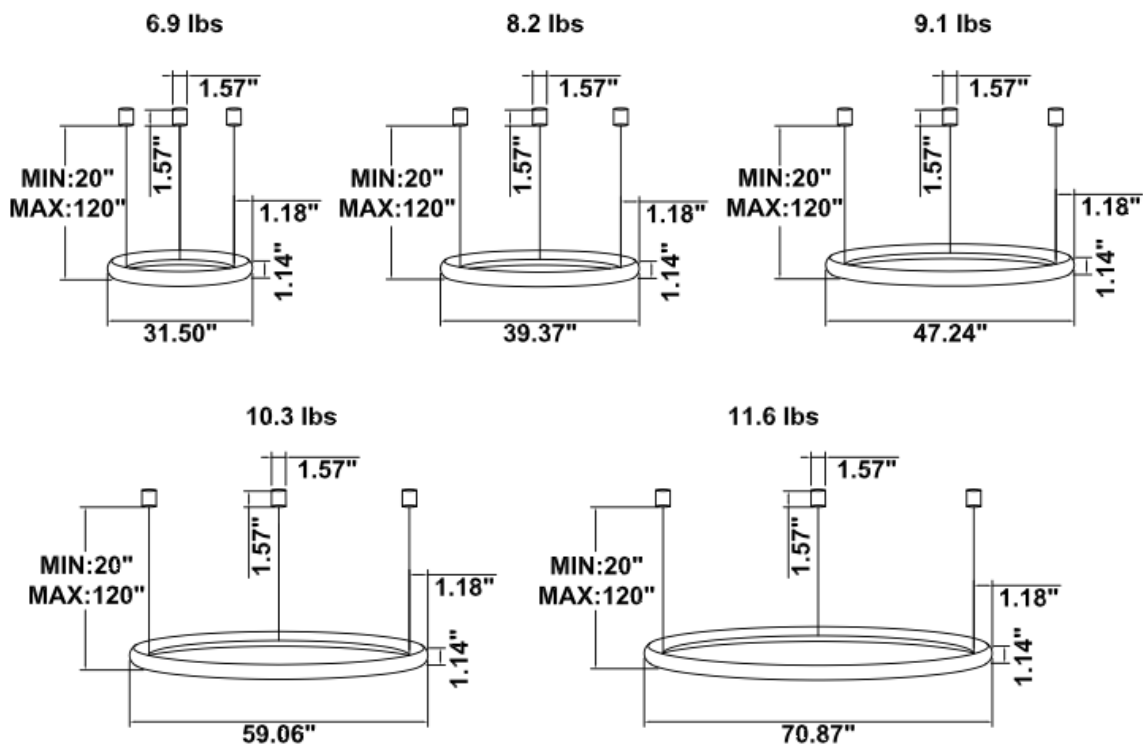

SB-H01D Remote mount, cables fixed directly in the ceiling, light outside, (Driver box size: L10.83" X W3.78" X H1.81")