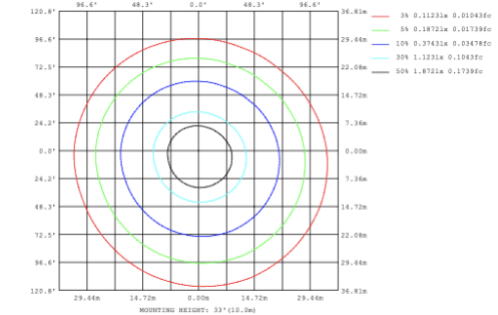

PHOTOMETRIC: Illumination Inside the profile

SB-H01A40W 31.50" 40W @ 4000K

SB-H01A50W 39.37" 50W @ 4000K

SB-H01A60W 47.24" 60W @ 4000K

Flux out: 2152 lm

Height	Eavg, Emax	Angle: 177.31deg	Diameter
1m	0.2087, 238.41x		8518.25cm
2m	0.0522, 59.60lx		17036.49cm
3m	0.0232, 26.49lx		25554.74cm
4m	0.0130, 14.90lx		34072.98cm
5m	0.0083, 9.53lx		42591.23cm
6m	0.0058, 6.62lx		51109.47cm
7m	0.0043, 4.86lx		59627.72cm
8m	0.0033, 3.72lx		68145.97cm
9m	0.0026, 2.94lx		76664.21cm
10m	0.0021, 2.38lx		85182.46cm

Note: The Curves indicate the illuminated area and the average illumination when the luminaire is at different distance.

SB-H01A70W 59.06" 70W @ 4000K

Flux out: 2678 lm

Height	Eavg, Emax	Angle: 179.84deg	Diameter
1m	0.0000, 374.31x		143236.08cm
2m	0.0000, 93.56lx		286472.15cm
3m	0.0000, 41.59lx		429708.23cm
4m	0.0000, 23.40lx		572944.31cm
5m	0.0000, 14.97lx		716180.39cm
6m	0.0000, 10.40lx		859416.46cm
7m	0.0000, 7.63lx		1002652.54cm
8m	0.0000, 5.84lx		1145888.62cm
9m	0.0000, 4.62lx		1289124.70cm
10m	0.0000, 3.74lx		1432360.77cm

Note: The Curves indicate the illuminated area and the average illumination when the luminaire is at different distance.

SB-H01A80W 70.87" 80W @ 4000K

Flux out: 816.0 lm

Height	Eavg, Emax	Angle: 90.00deg	Diameter
1m	259.7, 442.8lx		200.00cm
2m	64.94, 110.7lx		400.00cm
3m	28.86, 49.20lx		600.00cm
4m	16.23, 27.67lx		800.00cm
5m	10.39, 17.71lx		1000.00cm
6m	7.215, 12.30lx		1200.00cm
7m	5.301, 9.03lx		1400.00cm
8m	4.058, 6.91lx		1600.00cm
9m	3.207, 5.46lx		1800.00cm
10m	2.597, 4.42lx		2000.00cm