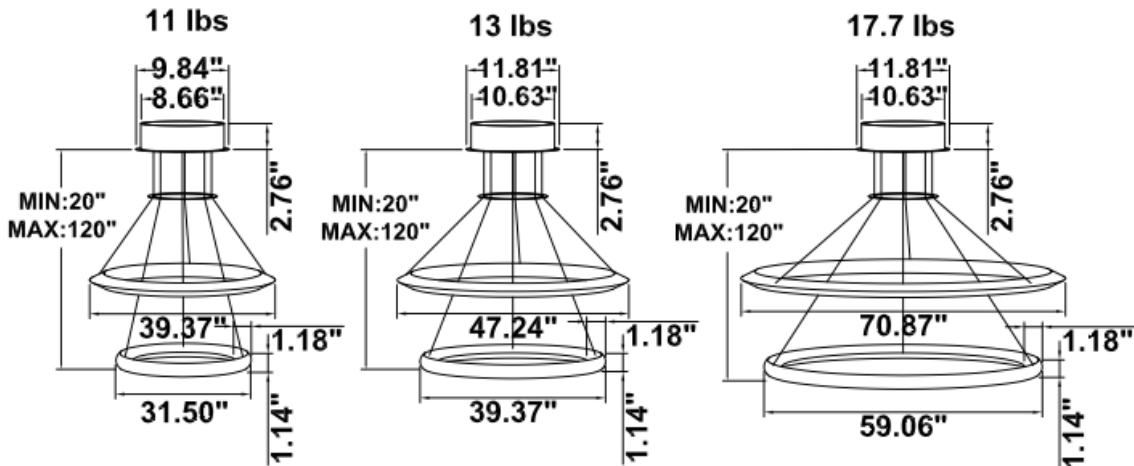

SB-H02H Canopy mount with accent ring, top ring light inside, bottom ring light outside