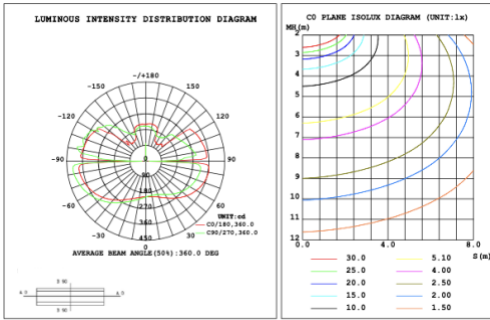

**SB-H01A40W 31.50" 40W @ 4000K**

Flux out: 1533 lm

Height	Eavg, Emax	Angle: 176.96deg	Diameter
1m	0.1486, 175.01x		7537.17cm
2m	0.0372, 43.741x		15074.33cm
3m	0.0165, 19.441x		22611.50cm
4m	0.0093, 10.941x		30148.67cm
5m	0.0059, 6.9981x		37685.83cm
6m	0.0041, 4.8601x		45223.00cm
7m	0.0030, 3.5711x		52760.16cm
8m	0.0023, 2.7341x		60297.33cm
9m	0.0018, 2.1601x		67834.50cm
10m	0.0015, 1.7501x		75371.66cm

**SB-H01A50W 39.37" 50W @ 4000K**

**SB-H01A60W 47.24" 60W @ 4000K**

**SB-H01A70W 59.06" 70W @ 4000K**

**SB-H01A80W 70.87" 80W @ 4000K**

**ILLUMINATION OUTSIDE THE PROFILE**  
**SB-H01B40W 31.50" 40W @ 4000K**