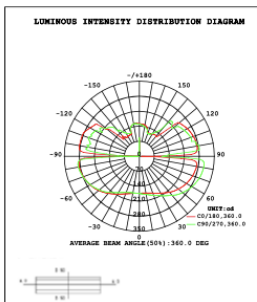

**SB-H01A40W 31.50" 40W @ 4000K**

Flux out: 1533 lm

Height	Eavg, Emax	Angle: 176.96deg	Diameter
1m	0.1486, 175.01x		7537.17cm
2m	0.0372, 43.741x		15074.33cm
3m	0.0165, 19.441x		22611.50cm
4m	0.0093, 10.941x		30148.67cm
5m	0.0059, 6.9981x		37685.83cm
6m	0.0041, 4.8601x		45223.00cm
7m	0.0030, 3.5711x		52760.16cm
8m	0.0023, 2.7341x		60297.33cm
9m	0.0018, 2.1601x		67834.50cm
10m	0.0015, 1.7501x		75371.66cm