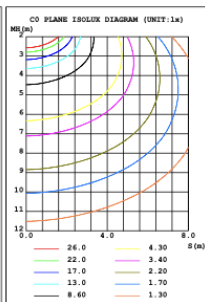

**SB-H01A40W 31.50" 40W @ 4000K**

Flux out: 1533 lm

Height	Eavg, Emax	Angle: 176.96deg	Diameter
1m	0.1486, 175.01x		7537.17cm
2m	0.0372, 43.741x		15074.33cm
3m	0.0165, 19.441x		22611.50cm
4m	0.0093, 10.941x		30148.67cm
5m	0.0059, 6.9981x		37685.83cm
6m	0.0041, 4.8601x		45223.00cm
7m	0.0030, 3.5711x		52760.16cm
8m	0.0023, 2.7341x		60297.33cm
9m	0.0018, 2.1601x		67834.50cm
10m	0.0015, 1.7501x		75371.66cm