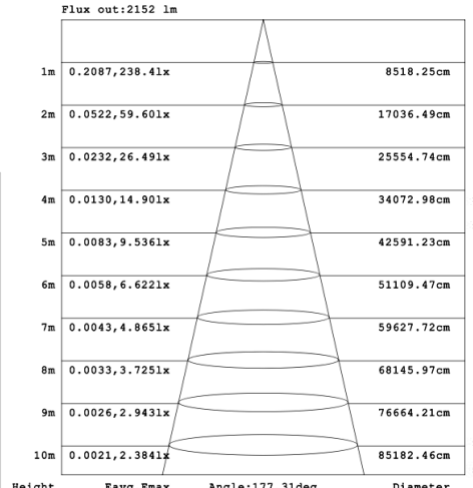

SB-H01A60W 47.24" 60W @ 4000K