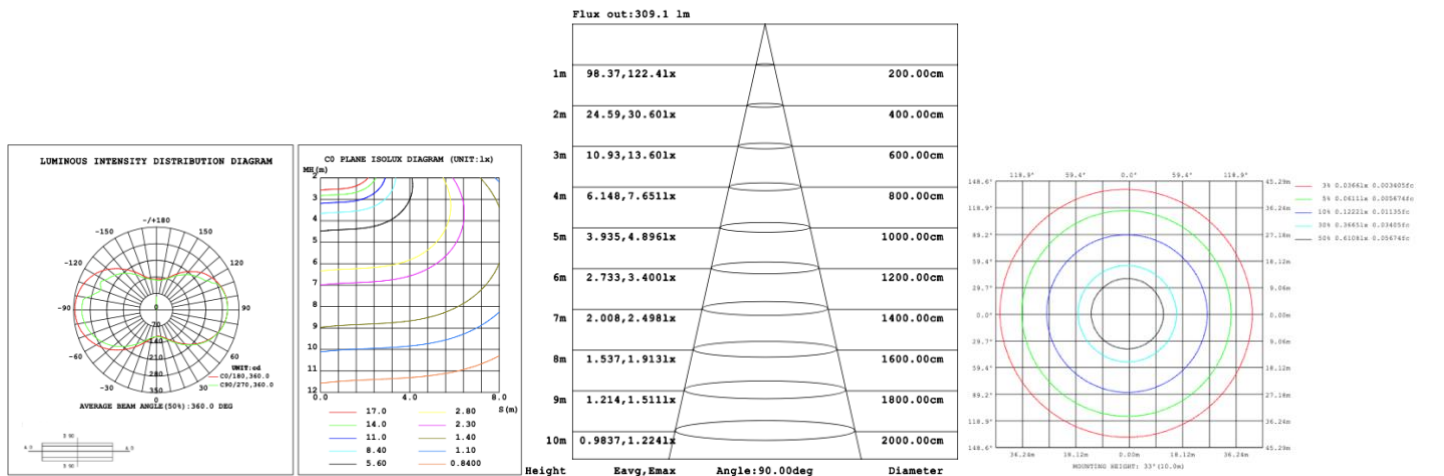

**SB-H01A40W 31.50" 40W @ 4000K**

Flux out: 1533 lm

Height	Eavg, Emax	Angle: 176.96deg	Diameter
1m	0.1486, 175.01x		7537.17cm
2m	0.0372, 43.741x		15074.33cm
3m	0.0165, 19.441x		22611.50cm
4m	0.0093, 10.941x		30148.67cm
5m	0.0059, 6.9981x		37685.83cm
6m	0.0041, 4.8601x		45223.00cm
7m	0.0030, 3.5711x		52760.16cm
8m	0.0023, 2.7341x		60297.33cm
9m	0.0018, 2.1601x		67834.50cm
10m	0.0015, 1.7501x		75371.66cm

**SB-H01A50W 39.37" 50W @ 4000K**

**SB-H01A60W 47.24" 60W @ 4000K**

**SB-H01A70W 59.06" 70W @ 4000K**

**SB-H01A80W 70.87" 80W @ 4000K**

**ILLUMINATION OUTSIDE THE PROFILE**  
**SB-H01B40W 31.50" 40W @ 4000K**

**SB-H01B50W 39.37" 50W @ 4000K**

**SB-H01B60W 47.24" 60W @ 4000K**

**SB-H01B70W 59.06" 70W @ 4000K**

**SB-H01B80W 70.87" 80W @ 4000K**