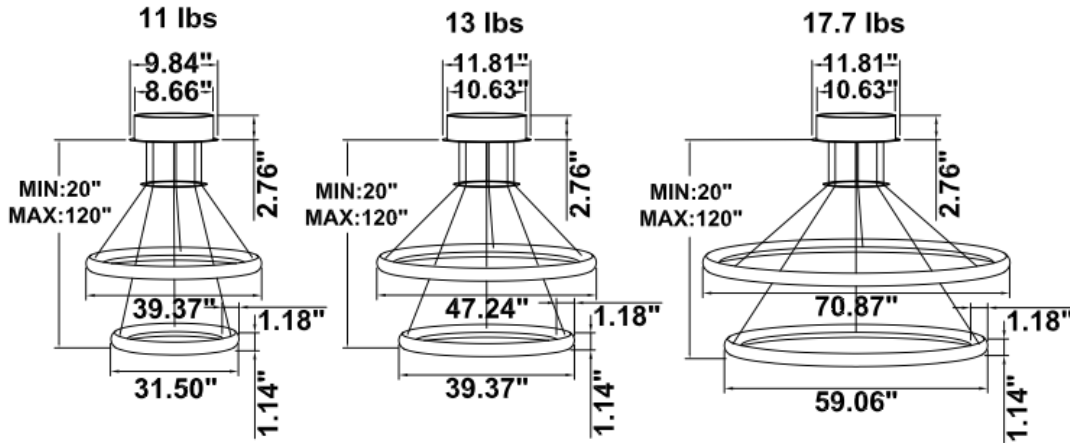

SB-H02G Canopy mount with accent ring, light outside