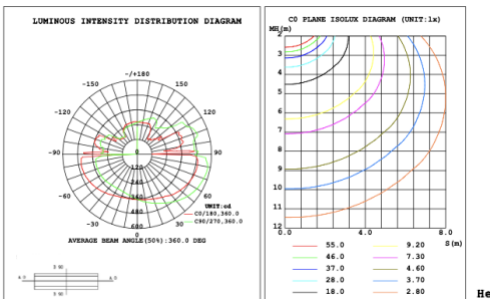

**SB-H01A40W 31.50" 40W @ 4000K**

Flux out: 1533 lm

Height	Eavg, Emax	Angle: 176.96deg	Diameter
1m	0.1486, 175.01x		7537.17cm
2m	0.0372, 43.741x		15074.33cm
3m	0.0165, 19.441x		22611.50cm
4m	0.0093, 10.941x		30148.67cm
5m	0.0059, 6.9981x		37685.83cm
6m	0.0041, 4.8601x		45223.00cm
7m	0.0030, 3.5711x		52760.16cm
8m	0.0023, 2.7341x		60297.33cm
9m	0.0018, 2.1601x		67834.50cm
10m	0.0015, 1.7501x		75371.66cm

**SB-H01A50W 39.37" 50W @ 4000K**

**SB-H01A60W 47.24" 60W @ 4000K**

**SB-H01A70W 59.06" 70W @ 4000K**

**SB-H01A80W 70.87" 80W @ 4000K**

**ILLUMINATION OUTSIDE THE PROFILE**  
**SB-H01B40W 31.50" 40W @ 4000K**