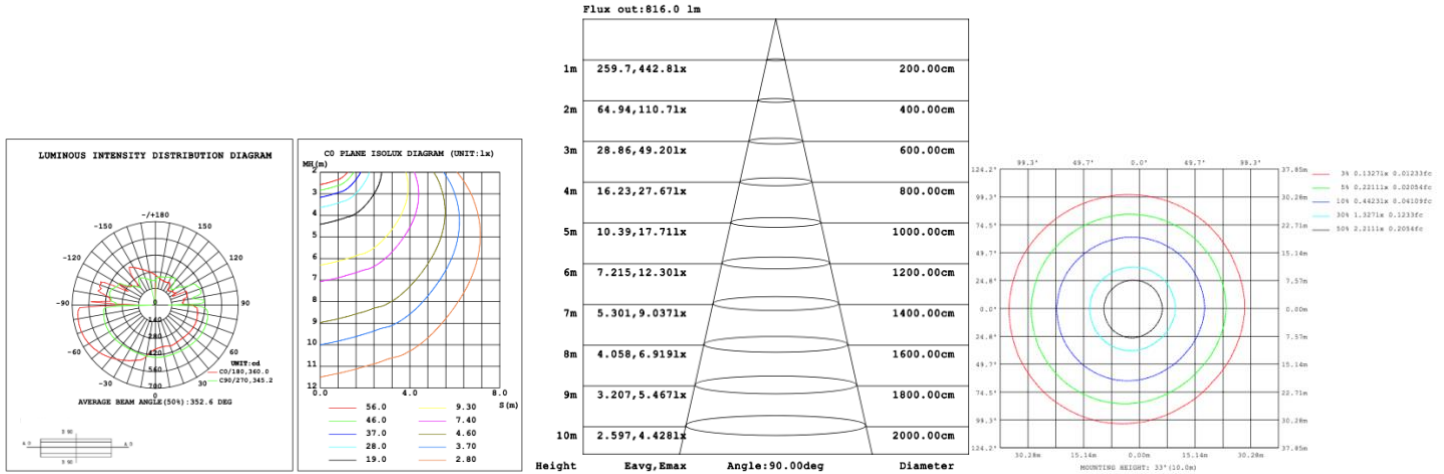

**SB-H01A40W 31.50" 40W @ 4000K**

Flux out: 1533 lm

Height	Eavg, Emax	Angle: 176.96deg	Diameter
1m	0.1486, 175.01x		7537.17cm
2m	0.0372, 43.741x		15074.33cm
3m	0.0165, 19.441x		22611.50cm
4m	0.0093, 10.941x		30148.67cm
5m	0.0059, 6.9981x		37685.83cm
6m	0.0041, 4.8601x		45223.00cm
7m	0.0030, 3.5711x		52760.16cm
8m	0.0023, 2.7341x		60297.33cm
9m	0.0018, 2.1601x		67834.50cm
10m	0.0015, 1.7501x		75371.66cm

**SB-H01A50W 39.37" 50W @ 4000K**

**SB-H01A60W 47.24" 60W @ 4000K**

**SB-H01A70W 59.06" 70W @ 4000K**

**SB-H01A80W 70.87" 80W @ 4000K**

**ILLUMINATION OUTSIDE THE PROFILE**  
**SB-H01B40W 31.50" 40W @ 4000K**