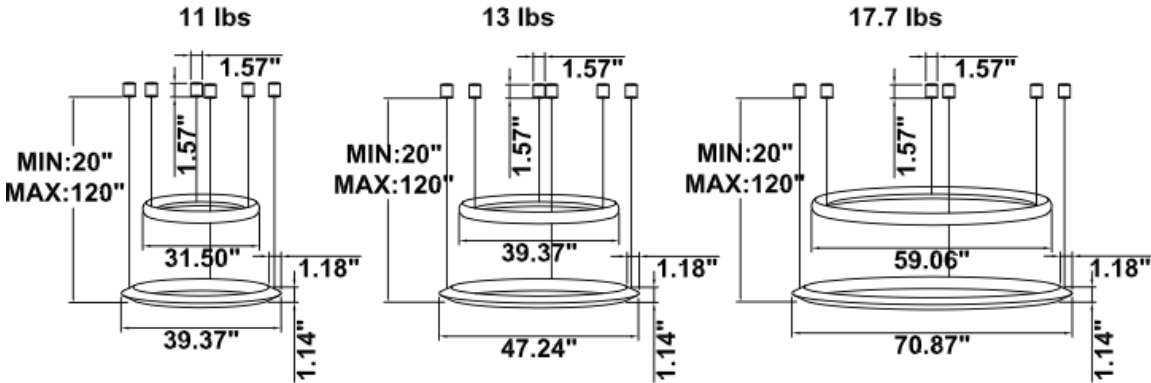

RGBW/TUNABLE WHITE SMART CONTROL: [SEE SPEC AND VIDEO](#)

**DIMENSIONS & WEIGHTS:** Canopy Size for ZigBee & DMX: 15.75" x 2.76"

**SB-H02A** Canopy mount with swiveled rings, light inside

**SB-H02B** Canopy mount, top ring light outside, bottom ring light inside

**SB-H02C** Remote mount, cables fixed directly in the ceiling, light inside (Driver box size: L10.83" X W3.78" X H1.81")

**SB-H02D** Remote mount, cables fixed directly in the ceiling, top ring light outside, bottom ring light inside (Driver box size: L10.83" X W3.78" X H1.81")

**SB-H01A40W 31.50" 40W @ 4000K**

Flux out: 1533 lm

Height	Eavg, Emax	Angle: 176.96deg	Diameter
1m	0.1486, 175.01x		7537.17cm
2m	0.0372, 43.741x		15074.33cm
3m	0.0165, 19.441x		22611.50cm
4m	0.0093, 10.941x		30148.67cm
5m	0.0059, 6.9981x		37685.83cm
6m	0.0041, 4.8601x		45223.00cm
7m	0.0030, 3.5711x		52760.16cm
8m	0.0023, 2.7341x		60297.33cm
9m	0.0018, 2.1601x		67834.50cm
10m	0.0015, 1.7501x		75371.66cm