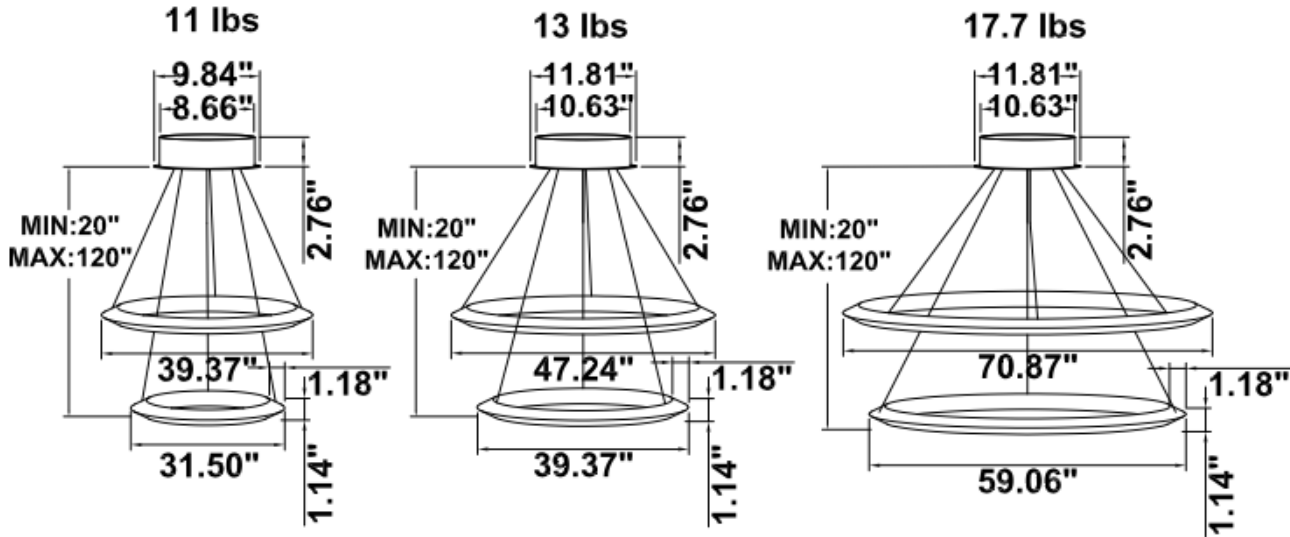

SB-H02J Canopy mount with light inside

PHOTOMETRIC Test report for 1 Tier Ring only:

Illumination Inside the profile

SB-H01A40W 31.50" 40W @ 4000K