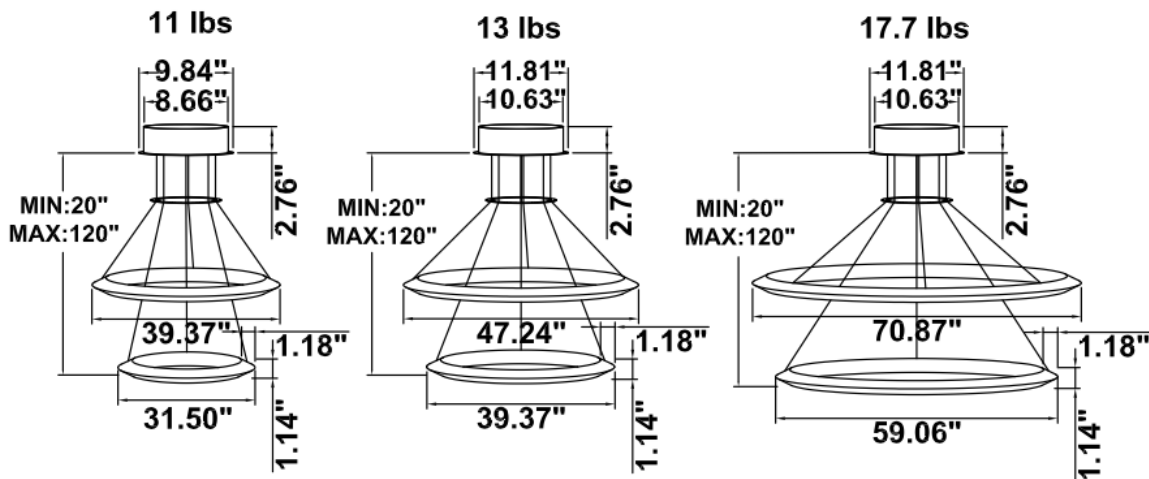

SB-H02F Canopy mount with accent ring, light inside