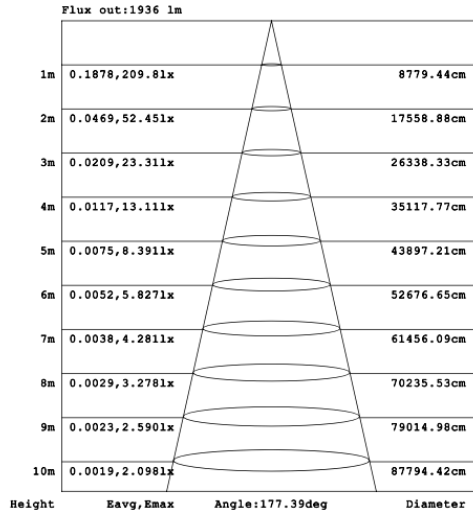

SB-H01A50W 39.37" 50W @ 4000K