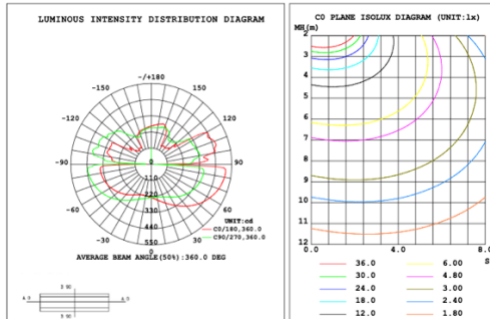

**SB-H01A40W 31.50" 40W @ 4000K**

Flux out: 1533 lm

Height	Eavg, Emax	Angle: 176.96deg	Diameter
1m	0.1486, 175.01x		7537.17cm
2m	0.0372, 43.741x		15074.33cm
3m	0.0165, 19.441x		22611.50cm
4m	0.0093, 10.941x		30148.67cm
5m	0.0059, 6.9981x		37685.83cm
6m	0.0041, 4.8601x		45223.00cm
7m	0.0030, 3.5711x		52760.16cm
8m	0.0023, 2.7341x		60297.33cm
9m	0.0018, 2.1601x		67834.50cm
10m	0.0015, 1.7501x		75371.66cm

**SB-H01A50W 39.37" 50W @ 4000K**

**SB-H01A60W 47.24" 60W @ 4000K**

**SB-H01A70W 59.06" 70W @ 4000K**

**SB-H01A80W 70.87" 80W @ 4000K**

**ILLUMINATION OUTSIDE THE PROFILE**  
**SB-H01B40W 31.50" 40W @ 4000K**