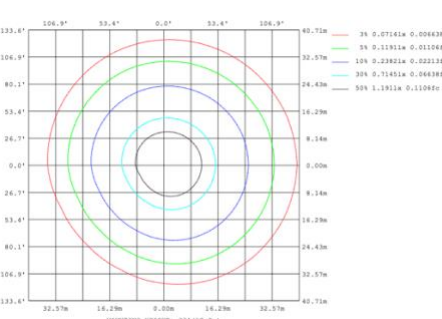

**SB-H01A40W 31.50" 40W @ 4000K**

Flux out: 1533 lm

Height	Eavg, Emax	Angle: 176.96deg	Diameter
1m	0.1486, 175.01x		7537.17cm
2m	0.0372, 43.741x		15074.33cm
3m	0.0165, 19.441x		22611.50cm
4m	0.0093, 10.941x		30148.67cm
5m	0.0059, 6.9981x		37685.83cm
6m	0.0041, 4.8601x		45223.00cm
7m	0.0030, 3.5711x		52760.16cm
8m	0.0023, 2.7341x		60297.33cm
9m	0.0018, 2.1601x		67834.50cm
10m	0.0015, 1.7501x		75371.66cm

**SB-H01A50W 39.37" 50W @ 4000K**

**SB-H01A60W 47.24" 60W @ 4000K**

**SB-H01A70W 59.06" 70W @ 4000K**

**SB-H01A80W 70.87" 80W @ 4000K**

**ILLUMINATION OUTSIDE THE PROFILE**  
**SB-H01B40W 31.50" 40W @ 4000K**