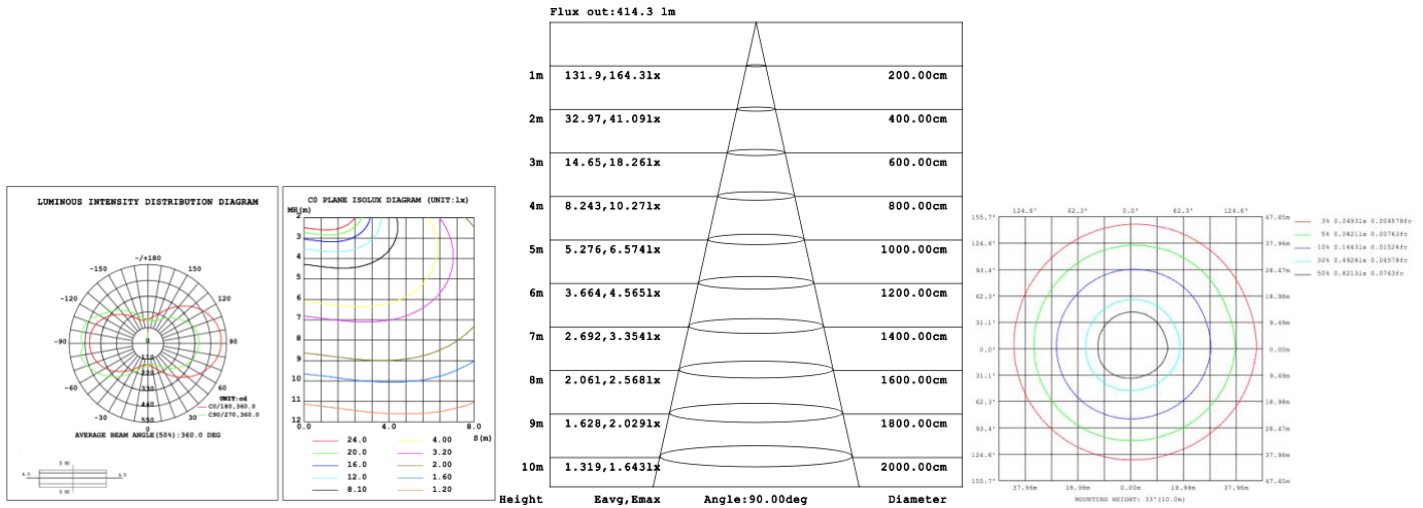

SB-H01B60W 47.24" 60W @ 4000K