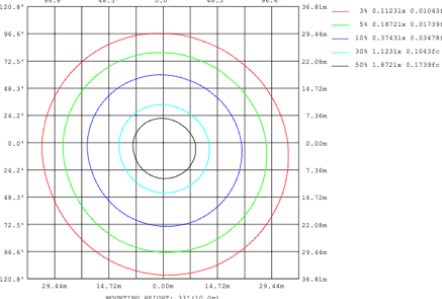

**SB-H01A40W 31.50" 40W @ 4000K**

Flux out: 1533 lm

Height	Eavg, Emax	Angle: 176.96deg	Diameter
1m	0.1486, 175.01x		7537.17cm
2m	0.0372, 43.741x		15074.33cm
3m	0.0165, 19.441x		22611.50cm
4m	0.0093, 10.941x		30148.67cm
5m	0.0059, 6.9981x		37685.83cm
6m	0.0041, 4.8601x		45223.00cm
7m	0.0030, 3.5711x		52760.16cm
8m	0.0023, 2.7341x		60297.33cm
9m	0.0018, 2.1601x		67834.50cm
10m	0.0015, 1.7501x		75371.66cm

**SB-H01A50W 39.37" 50W @ 4000K**

**SB-H01A60W 47.24" 60W @ 4000K**

**SB-H01A70W 59.06" 70W @ 4000K**

**SB-H01A80W 70.87" 80W @ 4000K**

**ILLUMINATION OUTSIDE THE PROFILE**  
**SB-H01B40W 31.50" 40W @ 4000K**