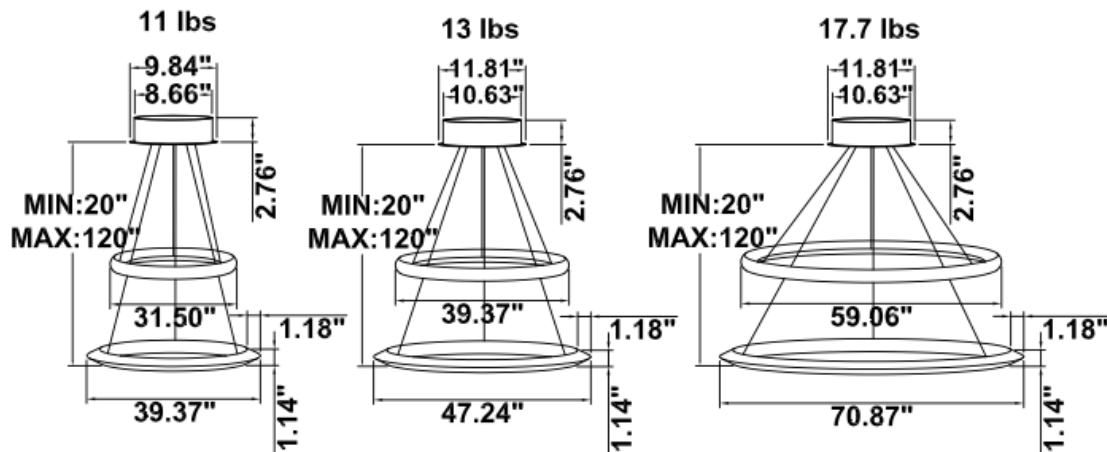

## EMERGENCY BATTERY OPTIONS

[SEE SPEC](#)

PICTURE	MODEL NUMBER	DESCRIPTION
	SB-EBP/5W/B	Factory installed Remote Emergency Battery Pack 5W 90 minutes
	SB-EBP/10.7W/B	Factory installed Remote Emergency Battery Pack 10.7W 90 minutes
	SB-EBP/17W/B	Factory installed Remote Emergency Battery Pack 17W 90 minutes

RGBW/TUNABLE WHITE SMART CONTROL: [SEE SPEC AND VIDEO](#)

**DIMENSIONS & WEIGHTS:** Canopy Size for ZigBee & DMX: 15.75" x 2.76"

**SB-H02A** Canopy mount with swiveled rings, light inside

**SB-H02B** Canopy mount, top ring light outside, bottom ring light inside

**SB-H02C** Remote mount, cables fixed directly in the ceiling, light inside (Driver box size: L10.83" X W3.78" X H1.81")

**SB-H02D** Remote mount, cables fixed directly in the ceiling, top ring light outside, bottom ring light inside (Driver box size: L10.83" X W3.78" X H1.81")

**SB-H01A40W 31.50" 40W @ 4000K**

Flux out: 1533 lm

Height	Eavg, Emax	Angle: 176.96deg	Diameter
1m	0.1486, 175.01x		7537.17cm
2m	0.0372, 43.741x		15074.33cm
3m	0.0165, 19.441x		22611.50cm
4m	0.0093, 10.941x		30148.67cm
5m	0.0059, 6.9981x		37685.83cm
6m	0.0041, 4.8601x		45223.00cm
7m	0.0030, 3.5711x		52760.16cm
8m	0.0023, 2.7341x		60297.33cm
9m	0.0018, 2.1601x		67834.50cm
10m	0.0015, 1.7501x		75371.66cm