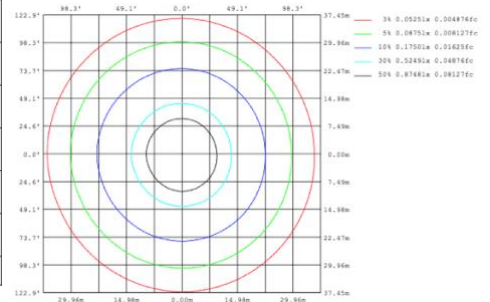

**SB-H01A40W 31.50" 40W @ 4000K**

Flux out: 1533 lm

Height	Eavg, Emax	Angle: 176.96deg	Diameter
1m	0.1486, 175.01x		7537.17cm
2m	0.0372, 43.741x		15074.33cm
3m	0.0165, 19.441x		22611.50cm
4m	0.0093, 10.941x		30148.67cm
5m	0.0059, 6.9981x		37685.83cm
6m	0.0041, 4.8601x		45223.00cm
7m	0.0030, 3.5711x		52760.16cm
8m	0.0023, 2.7341x		60297.33cm
9m	0.0018, 2.1601x		67834.50cm
10m	0.0015, 1.7501x		75371.66cm