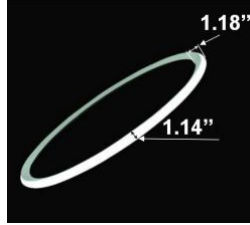

Light inside

SB-H02A

Light outside

SB-H02B

SB-H02C

SB-H02D

SB-H02E

SB-H02F

### PRODUCT DESCRIPTION

The **Davos** circular design is made of extruded aluminum with either inside or outside lighting and lenses that beautifully blend the LEDs. Sizes ranging from 31.50" to 70.87". Suspension height adjustable, offering over 6,500 custom powder coated colors, ships assembled.

**SB-H01A40W 31.50" 40W @ 4000K**

Flux out: 1533 lm

Height	Eavg, Emax	Angle: 176.96deg	Diameter
1m	0.1486, 175.01x		7537.17cm
2m	0.0372, 43.741x		15074.33cm
3m	0.0165, 19.441x		22611.50cm
4m	0.0093, 10.941x		30148.67cm
5m	0.0059, 6.9981x		37685.83cm
6m	0.0041, 4.8601x		45223.00cm
7m	0.0030, 3.5711x		52760.16cm
8m	0.0023, 2.7341x		60297.33cm
9m	0.0018, 2.1601x		67834.50cm
10m	0.0015, 1.7501x		75371.66cm