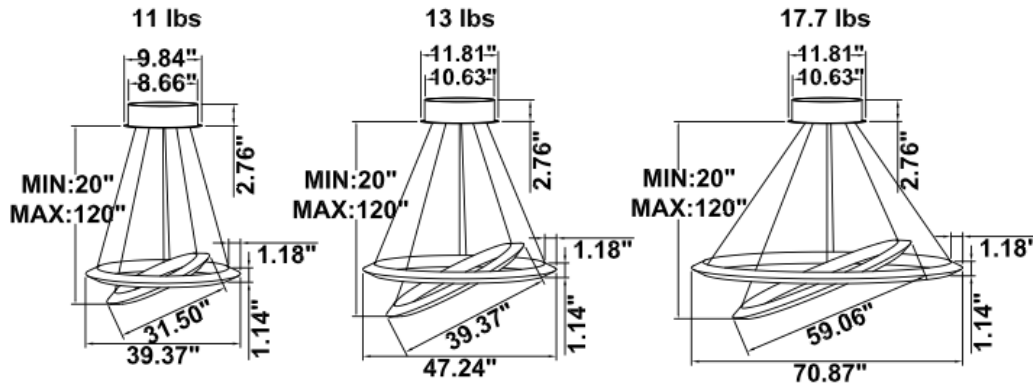

RGBW/TUNABLE WHITE SMART CONTROL: [SEE SPEC AND VIDEO](#)

**DIMENSIONS & WEIGHTS:** Canopy Size for ZigBee & DMX: 15.75" x 2.76"

**SB-H02A** Canopy mount with swiveled rings, light inside

**SB-H02B** Canopy mount, top ring light outside, bottom ring light inside