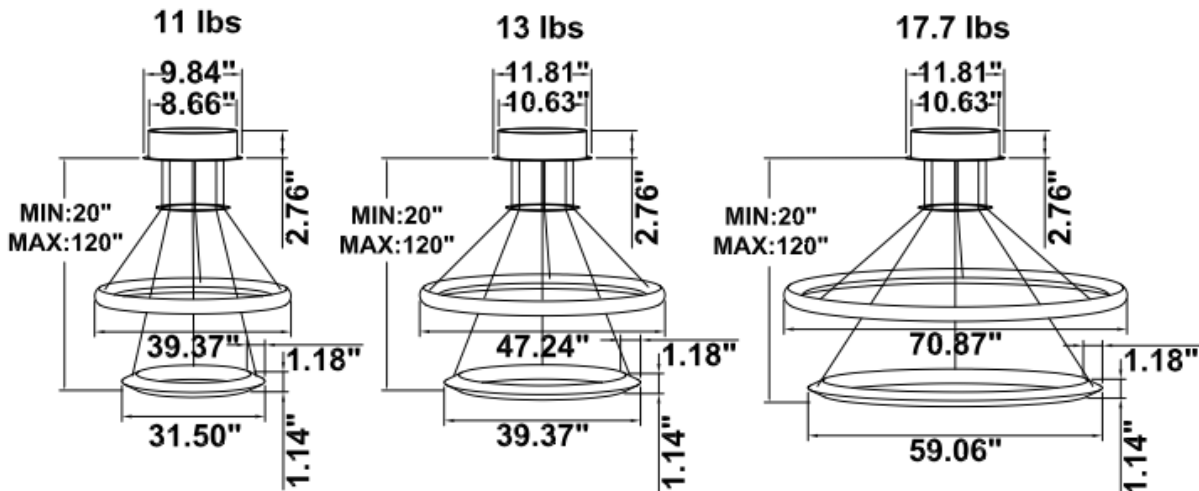

SB-H02I Canopy mount with accent ring, top ring light outside, bottom ring light inside