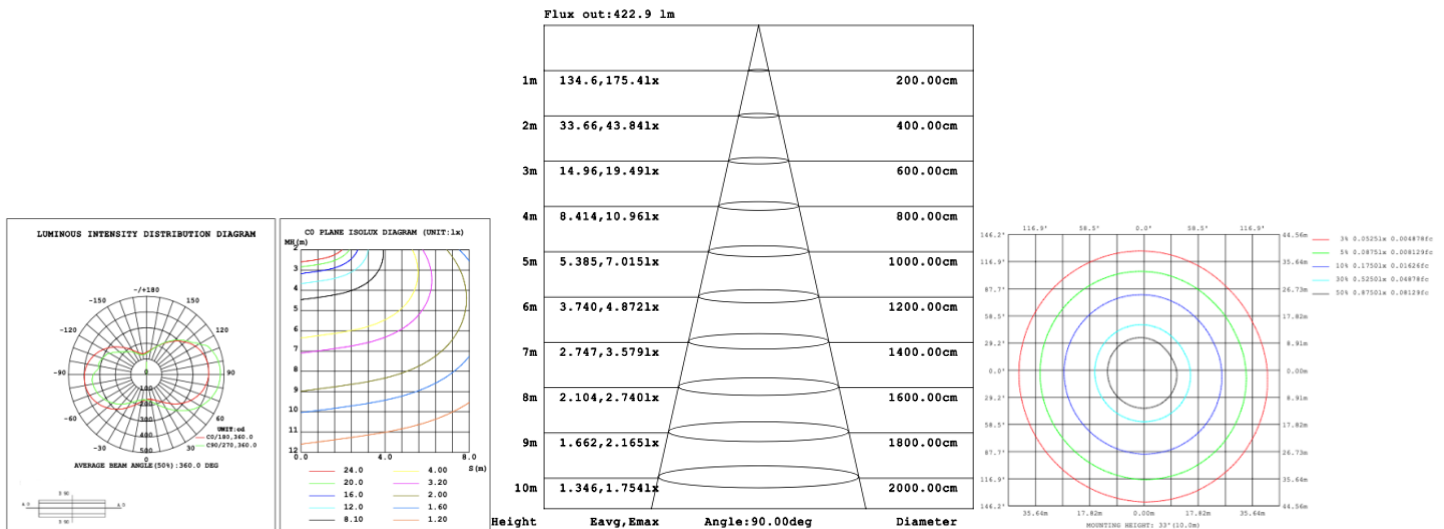

SB-H01B50W 39.37" 50W @ 4000K