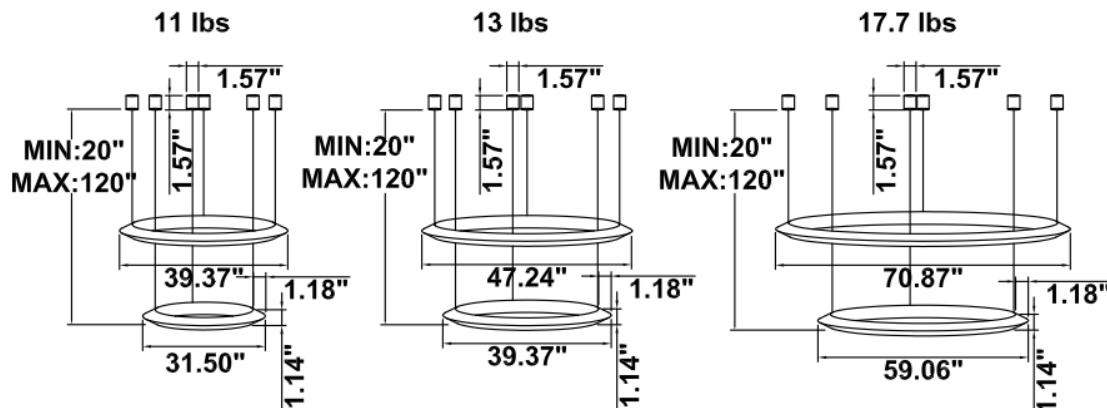

RGBW/TUNABLE WHITE SMART CONTROL: [SEE SPEC AND VIDEO](#)

**DIMENSIONS & WEIGHTS:** Canopy Size for ZigBee & DMX: 15.75" x 2.76"

**SB-H02A** Canopy mount with swiveled rings, light inside

**SB-H02B** Canopy mount, top ring light outside, bottom ring light inside

**SB-H02C** Remote mount, cables fixed directly in the ceiling, light inside (Driver box size: L10.83" X W3.78" X H1.81")

**SB-H02D** Remote mount, cables fixed directly in the ceiling, top ring light outside, bottom ring light inside (Driver box size: L10.83" X W3.78" X H1.81")

**SB-H01A40W 31.50" 40W @ 4000K**

Flux out: 1533 lm

Height	Eavg, Emax	Angle: 176.96deg	Diameter
1m	0.1486, 175.01x		7537.17cm
2m	0.0372, 43.741x		15074.33cm
3m	0.0165, 19.441x		22611.50cm
4m	0.0093, 10.941x		30148.67cm
5m	0.0059, 6.9981x		37685.83cm
6m	0.0041, 4.8601x		45223.00cm
7m	0.0030, 3.5711x		52760.16cm
8m	0.0023, 2.7341x		60297.33cm
9m	0.0018, 2.1601x		67834.50cm
10m	0.0015, 1.7501x		75371.66cm