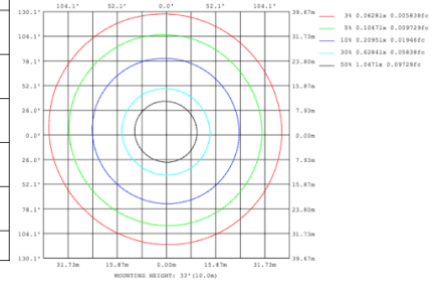

**SB-H01A40W 31.50" 40W @ 4000K**

Flux out: 1533 lm

Height	Eavg, Emax	Angle: 176.96deg	Diameter
1m	0.1486, 175.01x		7537.17cm
2m	0.0372, 43.741x		15074.33cm
3m	0.0165, 19.441x		22611.50cm
4m	0.0093, 10.941x		30148.67cm
5m	0.0059, 6.9981x		37685.83cm
6m	0.0041, 4.8601x		45223.00cm
7m	0.0030, 3.5711x		52760.16cm
8m	0.0023, 2.7341x		60297.33cm
9m	0.0018, 2.1601x		67834.50cm
10m	0.0015, 1.7501x		75371.66cm

**SB-H01A50W 39.37" 50W @ 4000K**

**SB-H01A60W 47.24" 60W @ 4000K**

**SB-H01A70W 59.06" 70W @ 4000K**

**SB-H01A80W 70.87" 80W @ 4000K**

**ILLUMINATION OUTSIDE THE PROFILE**  
**SB-H01B40W 31.50" 40W @ 4000K**