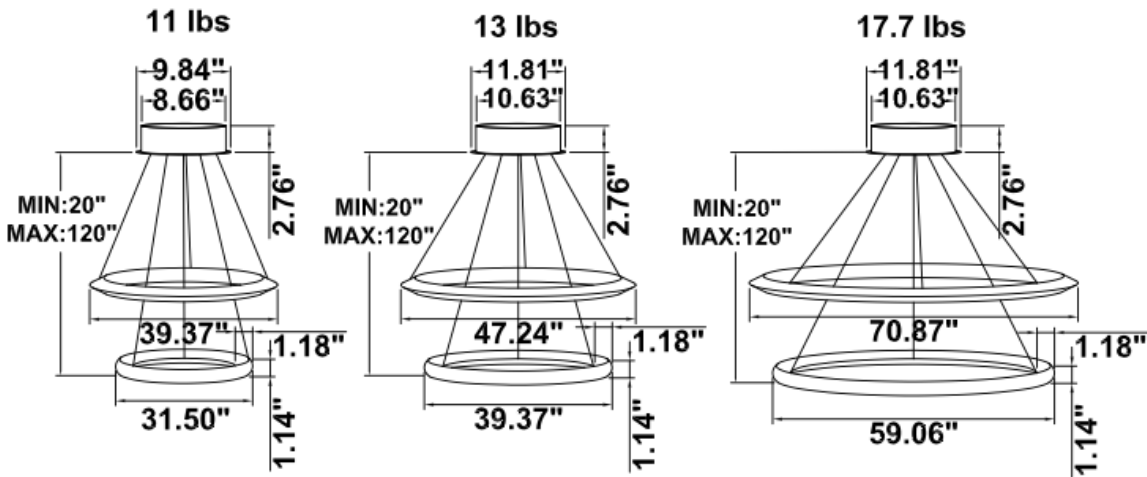

SB-H02E Canopy mount, top ring light inside, bottom ring light outside