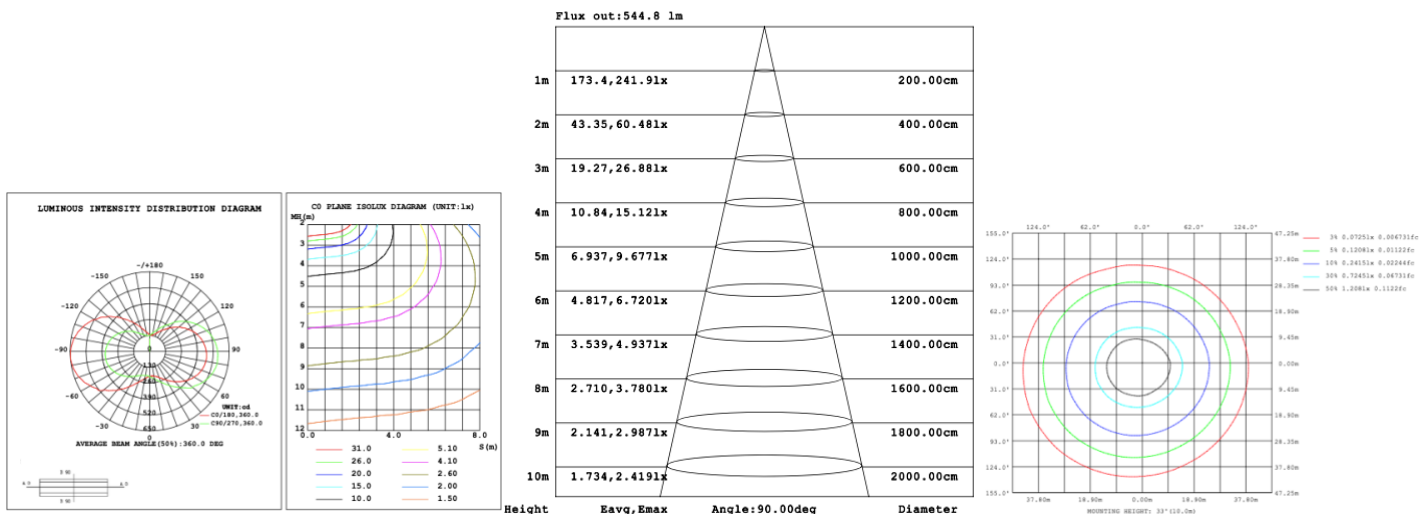

**SB-H01A40W 31.50" 40W @ 4000K**

Flux out: 1533 lm

Height	Eavg, Emax	Angle: 176.96deg	Diameter
1m	0.1486, 175.01x		7537.17cm
2m	0.0372, 43.741x		15074.33cm
3m	0.0165, 19.441x		22611.50cm
4m	0.0093, 10.941x		30148.67cm
5m	0.0059, 6.9981x		37685.83cm
6m	0.0041, 4.8601x		45223.00cm
7m	0.0030, 3.5711x		52760.16cm
8m	0.0023, 2.7341x		60297.33cm
9m	0.0018, 2.1601x		67834.50cm
10m	0.0015, 1.7501x		75371.66cm

**SB-H01A50W 39.37" 50W @ 4000K**

**SB-H01A60W 47.24" 60W @ 4000K**

**SB-H01A70W 59.06" 70W @ 4000K**

**SB-H01A80W 70.87" 80W @ 4000K**

**ILLUMINATION OUTSIDE THE PROFILE**  
**SB-H01B40W 31.50" 40W @ 4000K**

**SB-H01B50W 39.37" 50W @ 4000K**

**SB-H01B60W 47.24" 60W @ 4000K**

**SB-H01B70W 59.06" 70W @ 4000K**

**SB-H01B80W 70.87" 80W @ 4000K**