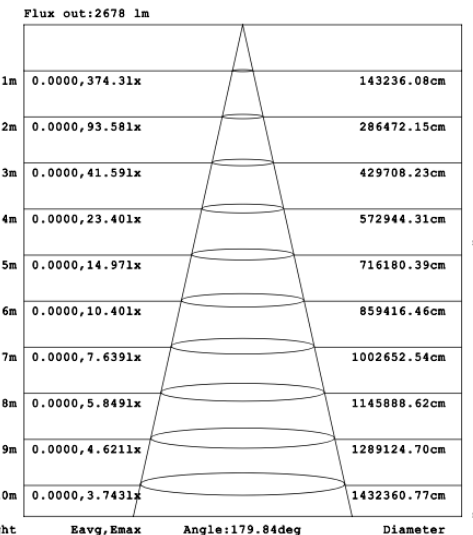

**SB-H01A40W 31.50" 40W @ 4000K**

Flux out: 1533 lm

Height	Eavg, Emax	Angle: 176.96deg	Diameter
1m	0.1486, 175.01x		7537.17cm
2m	0.0372, 43.741x		15074.33cm
3m	0.0165, 19.441x		22611.50cm
4m	0.0093, 10.941x		30148.67cm
5m	0.0059, 6.9981x		37685.83cm
6m	0.0041, 4.8601x		45223.00cm
7m	0.0030, 3.5711x		52760.16cm
8m	0.0023, 2.7341x		60297.33cm
9m	0.0018, 2.1601x		67834.50cm
10m	0.0015, 1.7501x		75371.66cm

**SB-H01A50W 39.37" 50W @ 4000K**

**SB-H01A60W 47.24" 60W @ 4000K**

**SB-H01A70W 59.06" 70W @ 4000K**

**SB-H01A80W 70.87" 80W @ 4000K**

**ILLUMINATION OUTSIDE THE PROFILE**  
**SB-H01B40W 31.50" 40W @ 4000K**