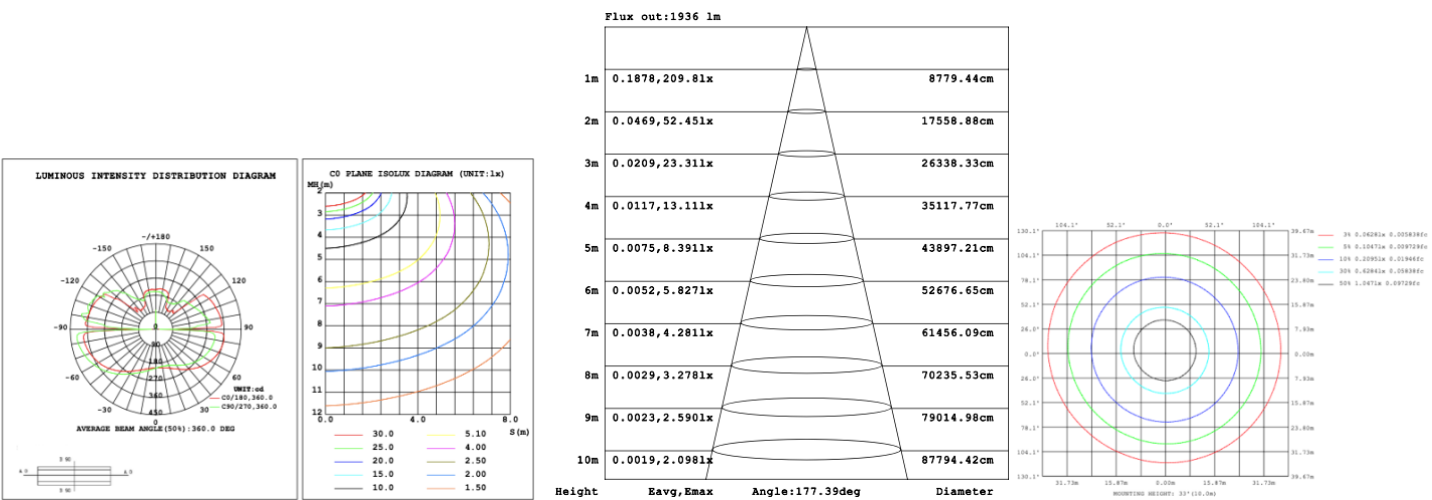

SB-H01A50W 39.37" 50W @ 4000K

SB-H01A60W 47.24" 60W @ 4000K

Flux out:2152 lm

Height	Eavg, Emax	Angle:177.31deg	Diameter
1m	0.2087,238.41x		8518.25cm
2m	0.0522,59.601x		17036.49cm
3m	0.0232,26.491x		25554.74cm
4m	0.0130,14.901x		34072.98cm
5m	0.0083,9.5361x		42591.23cm
6m	0.0058,6.6221x		51109.47cm
7m	0.0043,4.8651x		59627.72cm
8m	0.0033,3.7251x		68145.97cm
9m	0.0026,2.9431x		76664.21cm
10m	0.0021,2.3841x		85182.46cm