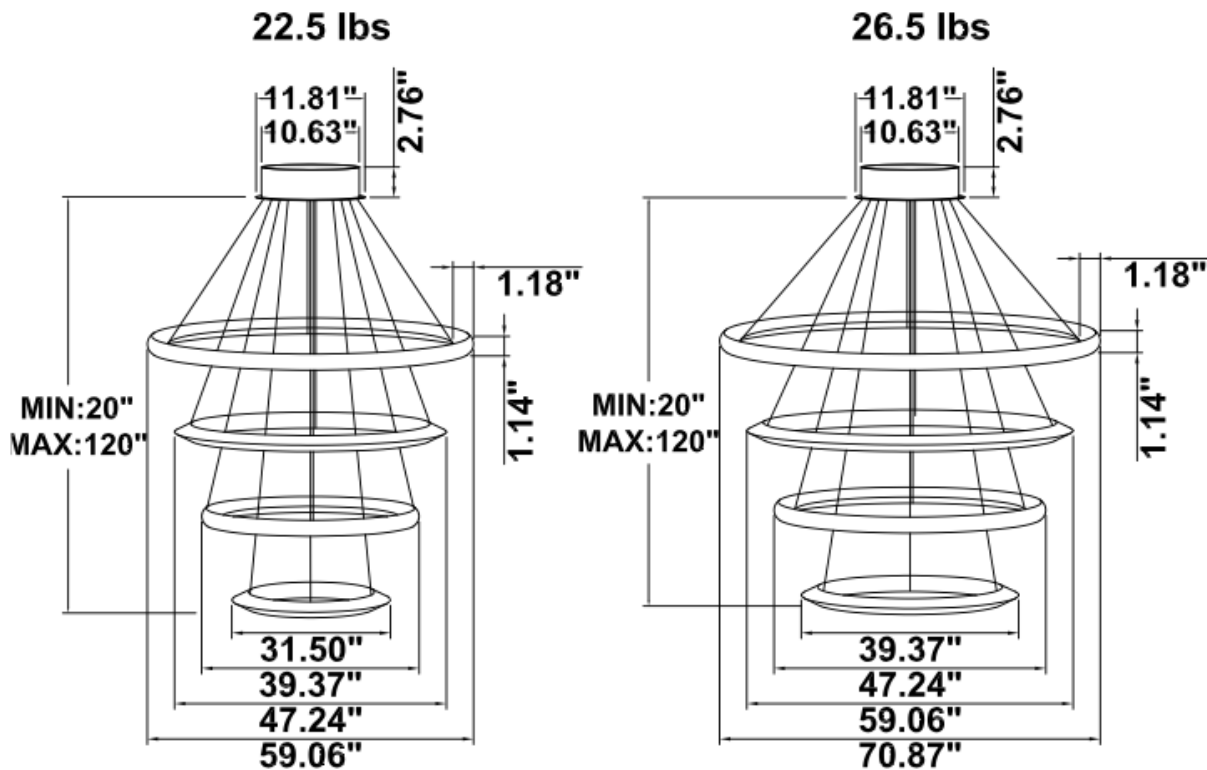

RGBW/TUNABLE WHITE SMART CONTROL: [SEE SPEC AND VIDEO](#)

DIMENSIONS & WEIGHTS: Driver Canopy Size for ZigBee & DMX : 15.75" x 2.76"

SB-H04A Canopy mount and cables fixed directly in the ceiling, light inside

SB-H04B Canopy mount, light inside

SB-H04C Canopy mount, light inside

SB-H04D Canopy mount, light outside

SB-H04E Canopy mount, light outside

SB-H04F Canopy mount , 1 and 3 ring light outside, 2 and 4 ring light inside

SB-H01A50W 39.37" 50W @ 4000K

SB-H01A60W 47.24" 60W @ 4000K

Flux out:2152 lm

Height	Eavg, Emax	Angle:177.31deg	Diameter
1m	0.2087,238.41x		8518.25cm
2m	0.0522,59.601x		17036.49cm
3m	0.0232,26.491x		25554.74cm
4m	0.0130,14.901x		34072.98cm
5m	0.0083,9.5361x		42591.23cm
6m	0.0058,6.6221x		51109.47cm
7m	0.0043,4.8651x		59627.72cm
8m	0.0033,3.7251x		68145.97cm
9m	0.0026,2.9431x		76664.21cm
10m	0.0021,2.3841x		85182.46cm

SB-H01A80W 70.87" 80W @ 4000K

Flux out:816.0 lm

Height	Eavg, Emax	Angle:90.00deg	Diameter
1m	259.7,442.81x		200.00cm
2m	64.94,110.71x		400.00cm
3m	28.86,49.201x		600.00cm
4m	16.23,27.671x		800.00cm
5m	10.39,17.711x		1000.00cm
6m	7.215,12.301x		1200.00cm
7m	5.301,9.0371x		1400.00cm
8m	4.058,6.9191x		1600.00cm
9m	3.207,5.4671x		1800.00cm
10m	2.597,4.4281x		2000.00cm