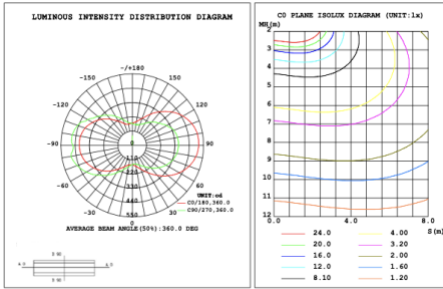

SB-H01A70W 59.06" 70W @ 4000K

Flux out:2678 lm

Height	Eavg, Emax	Angle:179.84deg	Diameter
1m	0.0000,374.31x		143236.08cm
2m	0.0000,93.581x		286472.15cm
3m	0.0000,41.591x		429708.23cm
4m	0.0000,23.401x		572944.31cm
5m	0.0000,14.971x		716180.39cm
6m	0.0000,10.401x		859416.46cm
7m	0.0000,7.6391x		1002652.54cm
8m	0.0000,5.8491x		1145888.62cm
9m	0.0000,4.6211x		1289124.70cm
10m	0.0000,3.7431x		1432360.77cm

SB-H01A80W 70.87" 80W @ 4000K

Flux out:816.0 lm

Height	Eavg, Emax	Angle:90.00deg	Diameter
1m	259.7,442.81x		200.00cm
2m	64.94,110.71x		400.00cm
3m	28.86,49.201x		600.00cm
4m	16.23,27.671x		800.00cm
5m	10.39,17.711x		1000.00cm
6m	7.215,12.301x		1200.00cm
7m	5.301,9.0371x		1400.00cm
8m	4.058,6.9191x		1600.00cm
9m	3.207,5.4671x		1800.00cm
10m	2.597,4.4281x		2000.00cm

Illumination Outside the profile

SB-H01B40W 31.50" 40W @ 4000K

SB-H01B50W 39.37" 50W @ 4000K

SB-H01B60W 47.24" 60W @ 4000K

SB-H01B70W 59.06" 70W @ 4000K

SB-H01B80W 70.87" 80W @ 4000K