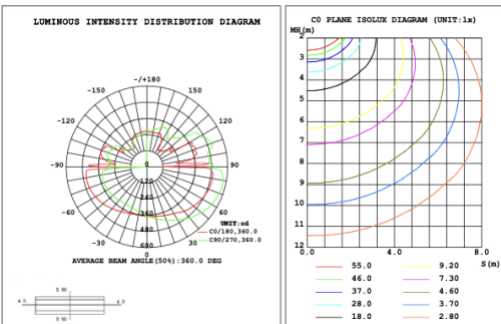

SB-H01A50W 39.37" 50W @ 4000K

SB-H01A60W 47.24" 60W @ 4000K

Flux out:2152 lm

Height	Eavg, Emax	Angle:177.31deg	Diameter
1m	0.2087,238.41x		8518.25cm
2m	0.0522,59.601x		17036.49cm
3m	0.0232,26.491x		25554.74cm
4m	0.0130,14.901x		34072.98cm
5m	0.0083,9.5361x		42591.23cm
6m	0.0058,6.6221x		51109.47cm
7m	0.0043,4.8651x		59627.72cm
8m	0.0033,3.7251x		68145.97cm
9m	0.0026,2.9431x		76664.21cm
10m	0.0021,2.3841x		85182.46cm

SB-H01A70W 59.06" 70W @ 4000K

Flux out:2678 lm

Height	Eavg, Emax	Angle:179.84deg	Diameter
1m	0.0000,374.31x		143236.08cm
2m	0.0000,93.581x		286472.15cm
3m	0.0000,41.591x		429708.23cm
4m	0.0000,23.401x		572944.31cm
5m	0.0000,14.971x		716180.39cm
6m	0.0000,10.401x		859416.46cm
7m	0.0000,7.6391x		1002652.54cm
8m	0.0000,5.8491x		1145888.62cm
9m	0.0000,4.6211x		1289124.70cm
10m	0.0000,3.7431x		1432360.77cm

SB-H01A80W 70.87" 80W @ 4000K

Flux out:816.0 lm

Height	Eavg, Emax	Angle:90.00deg	Diameter
1m	259.7,442.81x		200.00cm
2m	64.94,110.71x		400.00cm
3m	28.86,49.201x		600.00cm
4m	16.23,27.671x		800.00cm
5m	10.39,17.711x		1000.00cm
6m	7.215,12.301x		1200.00cm
7m	5.301,9.0371x		1400.00cm
8m	4.058,6.9191x		1600.00cm
9m	3.207,5.4671x		1800.00cm
10m	2.597,4.4281x		2000.00cm