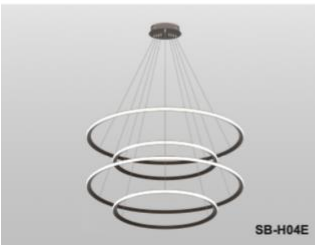

[View Davos 4 tier on website](#)

[View Video](#)

[View application photos](#)

Davos 4 Tier

PRODUCT DESCRIPTION

The **Davos** circular design is made of extruded aluminum with either inside or outside lighting and lenses that beautifully blend the LEDs. Sizes ranging from 31.50" to 70.87". Suspension height adjustable, offering over 6,500 custom powder coated colors, ships assembled.

PARTS PACKED WITH STANDARD FIXTURE

- Plastic Anchors, Screws, Wire Connectors
- CCT Selector Switch

Light inside

Light outside

SB-H04A

SB-H04B

SB-H04C

SB-H04D

SB-H04L

SB-H04M

MODEL INFORMATION:

Example: SB-H04A200WSB

Products Series	Wattage/Size	"E" Kelvin temp options	"W" Controls (don't select this column if selected S or A)	"Z" Profile Finishes	"X" Aircraft Cable
SB-H04A	200W= 59.06"+47.24"+39.37"+31.50"	*S=3000K/3500K/4000K Color Select by internal CCT Color Selector, 4000K factory color default set, CRI 90	*Blank=1-10V dimming	*B=Black Jack	*Blank=10' foot 120" (Standard)
SB-H04B			L=ELV / Triac dimming	S=Platinum Silver	5'=5 foot 60"
SB-H04D			C=Dali	W=Gloss White	15'=15 foot 180"
SB-H04R	250W= 70.87"+59.06"+47.24"+39.37"	A=2700K/3500K/4000K Color Select by internal CCT color Selector, 4000K factory color default set. CRI 90	D=DMX (for RGBW and Tunable White, control by Wall Switch or DMX control system)	O=Oil Rubbed Bronze	20'=20 foot 240"
SB-H04H					25'=25 foot 300"
SB-H04I					30'=30 foot 360"
SB-H04J		T=3K-4K Tunable White control by remote/wall control	Z=ZigBee (for RGBW and CCT tunable / dimmable using remote, App and Google Alexa voice.		
SB-H04K					
SB-H04L					
SB-H04M					
		R3= RGB+3000K			
		R4=RGB+4000K (standard)			
	180W= 39.37"+31.50"+39.37"+31.50"	Request price for other Kelvin temp and configurations	See control options		
SB-H04C	220W= 47.24"+39.37"+47.24"+39.37"				
SB-H04E	260W= 59.06"+47.24"+59.06"+47.24"				
SB-H04G	300W= 70.87"+59.06"+70.87"+59.06"				