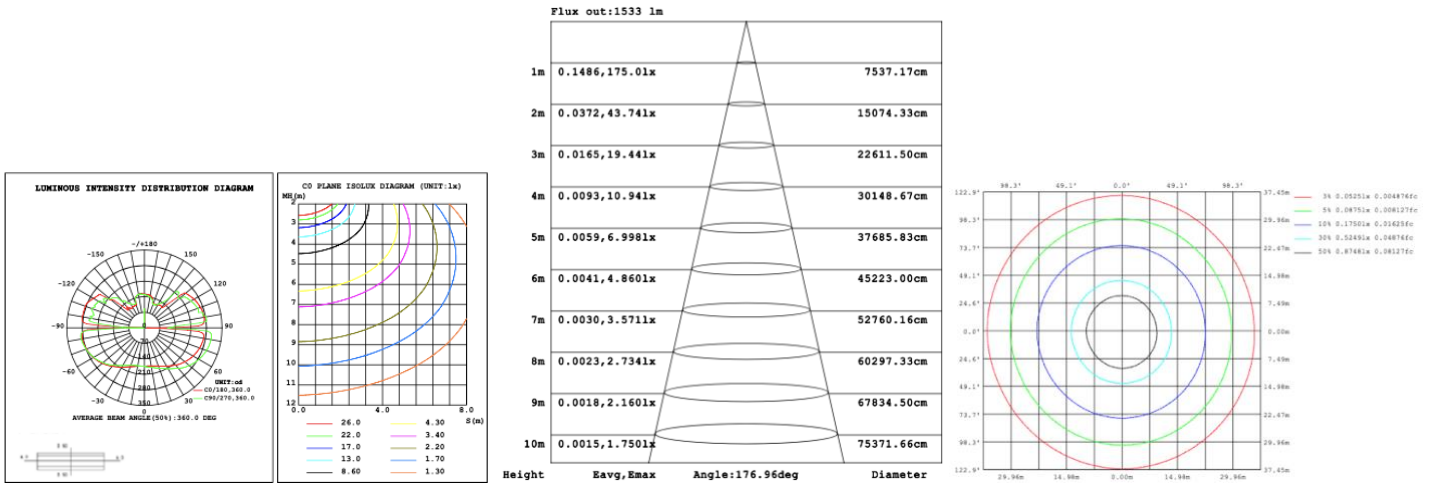

SB-H01A50W 39.37" 50W @ 4000K

SB-H01A60W 47.24" 60W @ 4000K

Flux out:2152 lm

Height	Eavg, Emax	Angle:177.31deg	Diameter
1m	0.2087,238.41x		8518.25cm
2m	0.0522,59.601x		17036.49cm
3m	0.0232,26.491x		25554.74cm
4m	0.0130,14.901x		34072.98cm
5m	0.0083,9.5361x		42591.23cm
6m	0.0058,6.6221x		51109.47cm
7m	0.0043,4.8651x		59627.72cm
8m	0.0033,3.7251x		68145.97cm
9m	0.0026,2.9431x		76664.21cm
10m	0.0021,2.3841x		85182.46cm