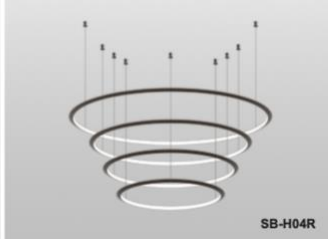

[View Davos 4 tier on website](#)

[View Video](#)

[View application photos](#)

Davos 4 Tier

PRODUCT DESCRIPTION

The **Davos** circular design is made of extruded aluminum with either inside or outside lighting and lenses that beautifully blend the LEDs. Sizes ranging from 31.50" to 70.87". Suspension height adjustable, offering over 6,500 custom powder coated colors, ships assembled.

FEATURES

- 5-year limited warranty.
- Ships assembled.
- Illumination inside or outside the profile.
- Extruded aluminum housing up to 70.87", 1 continuous ring without joints. Custom Configuration available.
- Fixture lumens per watt ratio up to 82 LPW for illumination outside, up to 72 LPW for illumination inside, not including RGBW.
- 10' standard adjustable aircraft cables/power cord adjust by push button grippers,

SPECIFICATIONS

- 90+ CRI.
- Input: 100-277V, 50/60Hz.
- 1-10V dimming standard, ELV / TRIAC dimming available.
- UL listed, suitable for dry location.(BAA) Buy American Compliant.
- Built in color temperature selectable. Choose from 3000K/3500K/4000K Or 2700K/3500K/4000K. Custom color temperatures. lumen outputs, RGBW, Tunable White available.

PARTS PACKED WITH STANDARD FIXTURE

- Plastic Anchors, Screws, Wire Connectors
- CCT Selector Switch

SB-H04F