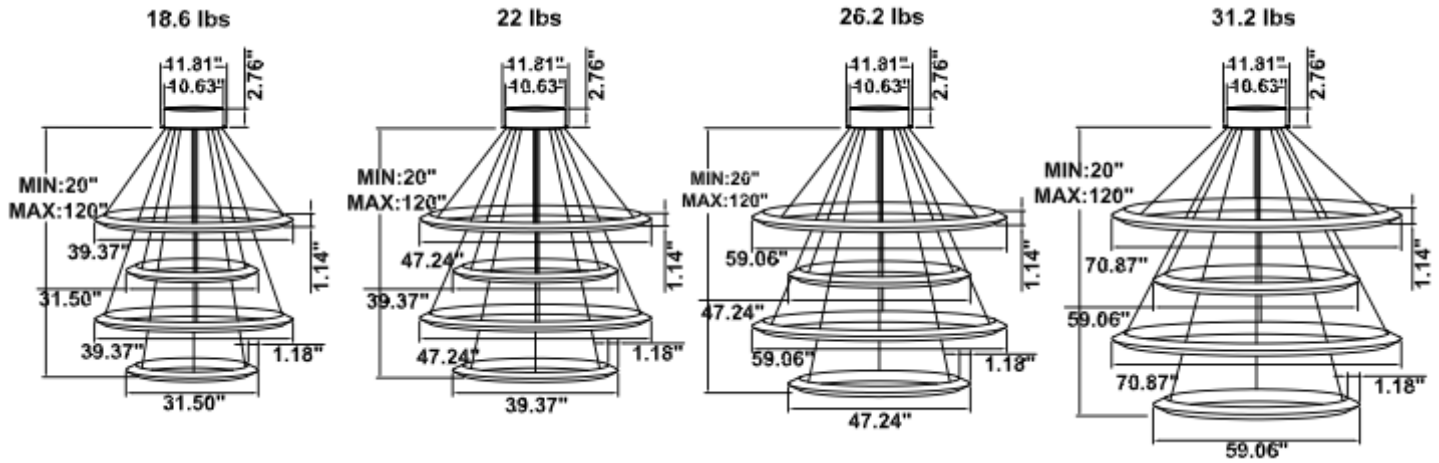

SB-H04C Canopy mount, light inside