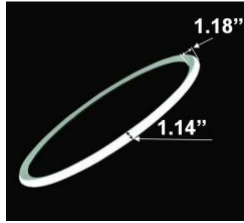

Light outside

[View Davos 4 tier on website](#)

[View Video](#)

[View application photos](#)

Davos 4 Tier

PRODUCT DESCRIPTION

The **Davos** circular design is made of extruded aluminum with either inside or outside lighting and lenses that beautifully blend the LEDs. Sizes ranging from 31.50" to 70.87". Suspension height adjustable, offering over 6,500 custom powder coated colors, ships assembled.

FEATURES

- 5-year limited warranty.
- Ships assembled.
- Illumination inside or outside the profile.
- Extruded aluminum housing up to 70.87", 1 continuous ring without joints. Custom Configuration available.
- Fixture lumens per watt ratio up to 82 LPW for illumination outside, up to 72 LPW for illumination inside, not including RGBW.
- 10' standard adjustable aircraft cables/power cord adjust by push button grippers,

SPECIFICATIONS

- 90+ CRI.
- Input: 100-277V, 50/60Hz.
- 1-10V dimming standard, ELV / TRIAC dimming available.
- UL listed, suitable for dry location.(BAA) Buy American Compliant.
- Built in color temperature selectable. Choose from 3000K/3500K/4000K Or 2700K/3500K/4000K. Custom color temperatures. lumen outputs, RGBW, Tunable White available.

PARTS PACKED WITH STANDARD FIXTURE

- Plastic Anchors, Screws, Wire Connectors
- CCT Selector Switch