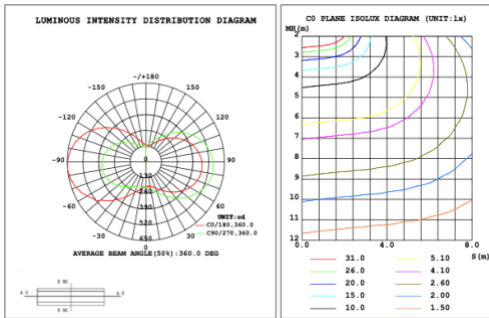

SB-H01A70W 59.06" 70W @ 4000K

Flux out:2678 lm

Height	Eavg, Emax	Angle:179.84deg	Diameter
1m	0.0000,374.31x		143236.08cm
2m	0.0000,93.581x		286472.15cm
3m	0.0000,41.591x		429708.23cm
4m	0.0000,23.401x		572944.31cm
5m	0.0000,14.971x		716180.39cm
6m	0.0000,10.401x		859416.46cm
7m	0.0000,7.6391x		1002652.54cm
8m	0.0000,5.8491x		1145888.62cm
9m	0.0000,4.6211x		1289124.70cm
10m	0.0000,3.7431x		1432360.77cm

SB-H01A80W 70.87" 80W @ 4000K

Flux out:816.0 lm

Height	Eavg, Emax	Angle:90.00deg	Diameter
1m	259.7,442.81x		200.00cm
2m	64.94,110.71x		400.00cm
3m	28.86,49.201x		600.00cm
4m	16.23,27.671x		800.00cm
5m	10.39,17.711x		1000.00cm
6m	7.215,12.301x		1200.00cm
7m	5.301,9.0371x		1400.00cm
8m	4.058,6.9191x		1600.00cm
9m	3.207,5.4671x		1800.00cm
10m	2.597,4.4281x		2000.00cm

Illumination Outside the profile

SB-H01B40W 31.50" 40W @ 4000K

SB-H01B50W 39.37" 50W @ 4000K

SB-H01B60W 47.24" 60W @ 4000K

SB-H01B70W 59.06" 70W @ 4000K

SB-H01B80W 70.87" 80W @ 4000K