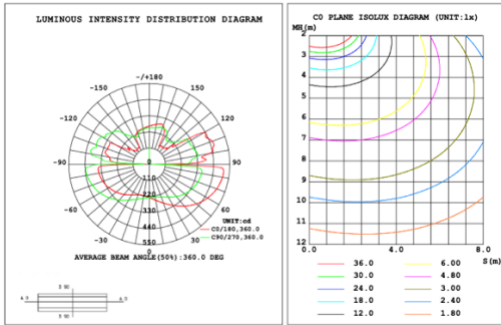

SB-H04R Remote mount and cables fixed directly in the ceiling, light inside (Driver box size:

L10.83" X W3.78" X H1.81")

PHOTOMETRIC Test report for 1 Tier Ring only: Illumination inside the profile

SB-H01A40W 31.50" 40W @ 4000K

SB-H01A50W 39.37" 50W @ 4000K

SB-H01A60W 47.24" 60W @ 4000K

Flux out:2152 lm

Height	Eavg, Emax	Angle:177.31deg	Diameter
1m	0.2087,238.41x		8518.25cm
2m	0.0522,59.601x		17036.49cm
3m	0.0232,26.491x		25554.74cm
4m	0.0130,14.901x		34072.98cm
5m	0.0083,9.5361x		42591.23cm
6m	0.0058,6.6221x		51109.47cm
7m	0.0043,4.8651x		59627.72cm
8m	0.0033,3.7251x		68145.97cm
9m	0.0026,2.9431x		76664.21cm
10m	0.0021,2.3841x		85182.46cm

SB-H01A70W 59.06" 70W @ 4000K

Flux out:2678 lm

Height	Eavg, Emax	Angle:179.84deg	Diameter
1m	0.0000,374.31x		143236.08cm
2m	0.0000,93.581x		286472.15cm
3m	0.0000,41.591x		429708.23cm
4m	0.0000,23.401x		572944.31cm
5m	0.0000,14.971x		716180.39cm
6m	0.0000,10.401x		859416.46cm
7m	0.0000,7.6391x		1002652.54cm
8m	0.0000,5.8491x		1145888.62cm
9m	0.0000,4.6211x		1289124.70cm
10m	0.0000,3.7431x		1432360.77cm

SB-H01A80W 70.87" 80W @ 4000K

Flux out:816.0 lm

Height	Eavg, Emax	Angle:90.00deg	Diameter
1m	259.7,442.81x		200.00cm
2m	64.94,110.71x		400.00cm
3m	28.86,49.201x		600.00cm
4m	16.23,27.671x		800.00cm
5m	10.39,17.711x		1000.00cm
6m	7.215,12.301x		1200.00cm
7m	5.301,9.0371x		1400.00cm
8m	4.058,6.9191x		1600.00cm
9m	3.207,5.4671x		1800.00cm
10m	2.597,4.4281x		2000.00cm