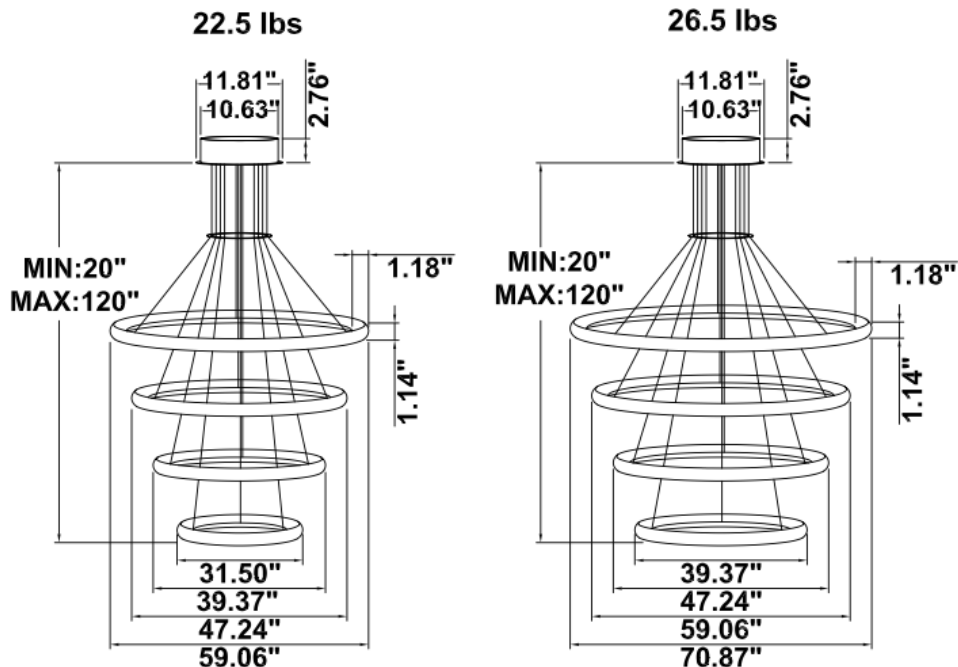

SB-H04G Canopy mount , 1 and 3 ring light inside, 2 and 4 ring light outside

SB-H04H Canopy mount with accent ring, light inside

SB-H04I Canopy mount with swiveled rings, light outside

SB-H04J Canopy mount and cables fixed directly in the ceiling, light outside

SB-H04K Remote mount and cables fixed directly in the ceiling, light outside (Driver box size: L10.83" X W3.78" X H1.81")

SB-H04L Canopy mount with accent ring light outside

SB-H04M Canopy mount with swiveled rings, light inside

SB-H01A50W 39.37" 50W @ 4000K

SB-H01A60W 47.24" 60W @ 4000K

Flux out:2152 lm

Height	Eavg, Emax	Angle:177.31deg	Diameter
1m	0.2087,238.41x		8518.25cm
2m	0.0522,59.601x		17036.49cm
3m	0.0232,26.491x		25554.74cm
4m	0.0130,14.901x		34072.98cm
5m	0.0083,9.5361x		42591.23cm
6m	0.0058,6.6221x		51109.47cm
7m	0.0043,4.8651x		59627.72cm
8m	0.0033,3.7251x		68145.97cm
9m	0.0026,2.9431x		76664.21cm
10m	0.0021,2.3841x		85182.46cm

SB-H01A80W 70.87" 80W @ 4000K

Flux out:816.0 lm

Height	Eavg, Emax	Angle:90.00deg	Diameter
1m	259.7,442.81x		200.00cm
2m	64.94,110.71x		400.00cm
3m	28.86,49.201x		600.00cm
4m	16.23,27.671x		800.00cm
5m	10.39,17.711x		1000.00cm
6m	7.215,12.301x		1200.00cm
7m	5.301,9.0371x		1400.00cm
8m	4.058,6.9191x		1600.00cm
9m	3.207,5.4671x		1800.00cm
10m	2.597,4.4281x		2000.00cm