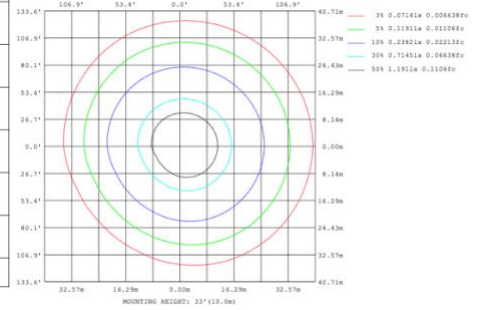

SB-H01A50W 39.37" 50W @ 4000K

SB-H01A60W 47.24" 60W @ 4000K

Flux out:2152 lm

Height	Eavg, Emax	Angle:177.31deg	Diameter
1m	0.2087,238.41x		8518.25cm
2m	0.0522,59.601x		17036.49cm
3m	0.0232,26.491x		25554.74cm
4m	0.0130,14.901x		34072.98cm
5m	0.0083,9.5361x		42591.23cm
6m	0.0058,6.6221x		51109.47cm
7m	0.0043,4.8651x		59627.72cm
8m	0.0033,3.7251x		68145.97cm
9m	0.0026,2.9431x		76664.21cm
10m	0.0021,2.3841x		85182.46cm

SB-H01A70W 59.06" 70W @ 4000K

Flux out:2678 lm

Height	Eavg, Emax	Angle:179.84deg	Diameter
1m	0.0000,374.31x		143236.08cm
2m	0.0000,93.581x		286472.15cm
3m	0.0000,41.591x		429708.23cm
4m	0.0000,23.401x		572944.31cm
5m	0.0000,14.971x		716180.39cm
6m	0.0000,10.401x		859416.46cm
7m	0.0000,7.6391x		1002652.54cm
8m	0.0000,5.8491x		1145888.62cm
9m	0.0000,4.6211x		1289124.70cm
10m	0.0000,3.7431x		1432360.77cm

SB-H01A80W 70.87" 80W @ 4000K

Flux out:816.0 lm

Height	Eavg, Emax	Angle:90.00deg	Diameter
1m	259.7,442.81x		200.00cm
2m	64.94,110.71x		400.00cm
3m	28.86,49.201x		600.00cm
4m	16.23,27.671x		800.00cm
5m	10.39,17.711x		1000.00cm
6m	7.215,12.301x		1200.00cm
7m	5.301,9.0371x		1400.00cm
8m	4.058,6.9191x		1600.00cm
9m	3.207,5.4671x		1800.00cm
10m	2.597,4.4281x		2000.00cm