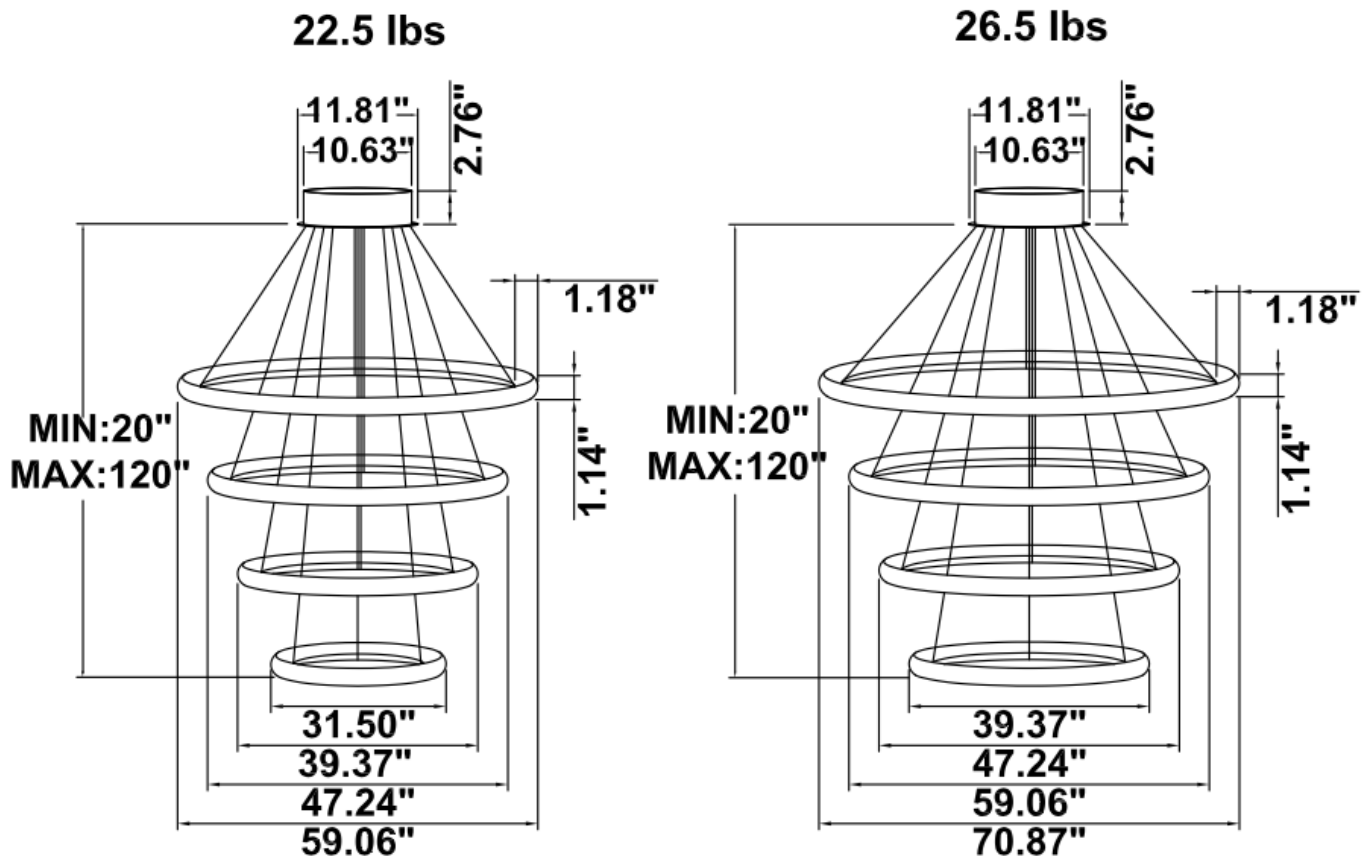

SB-H04D Canopy mount, light outside