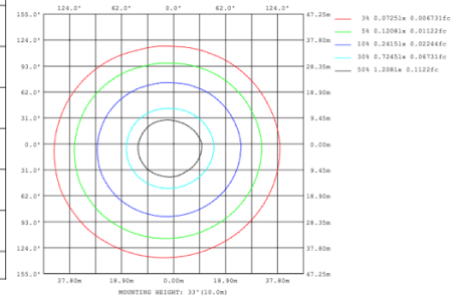

SB-H01A50W 39.37" 50W @ 4000K

SB-H01A60W 47.24" 60W @ 4000K

Flux out:2152 lm

Height	Eavg, Emax	Angle:177.31deg	Diameter
1m	0.2087,238.41x		8518.25cm
2m	0.0522,59.601x		17036.49cm
3m	0.0232,26.491x		25554.74cm
4m	0.0130,14.901x		34072.98cm
5m	0.0083,9.5361x		42591.23cm
6m	0.0058,6.6221x		51109.47cm
7m	0.0043,4.8651x		59627.72cm
8m	0.0033,3.7251x		68145.97cm
9m	0.0026,2.9431x		76664.21cm
10m	0.0021,2.3841x		85182.46cm

SB-H01A70W 59.06" 70W @ 4000K

Flux out:2678 lm

Height	Eavg, Emax	Angle:179.84deg	Diameter
1m	0.0000,374.31x		143236.08cm
2m	0.0000,93.581x		286472.15cm
3m	0.0000,41.591x		429708.23cm
4m	0.0000,23.401x		572944.31cm
5m	0.0000,14.971x		716180.39cm
6m	0.0000,10.401x		859416.46cm
7m	0.0000,7.6391x		1002652.54cm
8m	0.0000,5.8491x		1145888.62cm
9m	0.0000,4.6211x		1289124.70cm
10m	0.0000,3.7431x		1432360.77cm

SB-H01A80W 70.87" 80W @ 4000K

Flux out:816.0 lm

Height	Eavg, Emax	Angle:90.00deg	Diameter
1m	259.7,442.81x		200.00cm
2m	64.94,110.71x		400.00cm
3m	28.86,49.201x		600.00cm
4m	16.23,27.671x		800.00cm
5m	10.39,17.711x		1000.00cm
6m	7.215,12.301x		1200.00cm
7m	5.301,9.0371x		1400.00cm
8m	4.058,6.9191x		1600.00cm
9m	3.207,5.4671x		1800.00cm
10m	2.597,4.4281x		2000.00cm

Illumination Outside the profile

SB-H01B40W 31.50" 40W @ 4000K

SB-H01B50W 39.37" 50W @ 4000K

SB-H01B60W 47.24" 60W @ 4000K

SB-H01B70W 59.06" 70W @ 4000K

SB-H01B80W 70.87" 80W @ 4000K