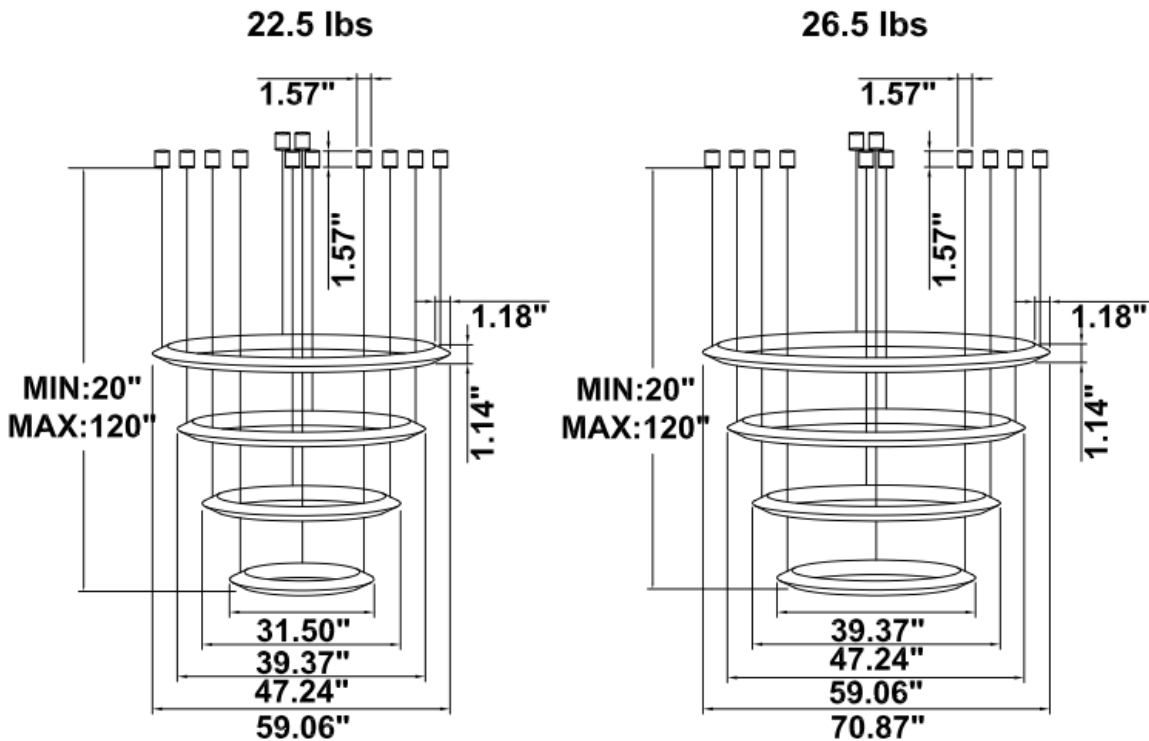

SB-H04K Remote mount and cables fixed directly in the ceiling, light outside (Driver box size: L10.83" X W3.78" X H1.81")

SB-H04L Canopy mount with accent ring light outside

SB-H04M Canopy mount with swiveled rings, light inside

SB-H04R Remote mount and cables fixed directly in the ceiling, light inside (Driver box size:

L10.83" X W3.78" X H1.81")

PHOTOMETRIC Test report for 1 Tier Ring only: Illumination inside the profile

SB-H01A40W 31.50" 40W @ 4000K

SB-H01A50W 39.37" 50W @ 4000K

SB-H01A60W 47.24" 60W @ 4000K

Flux out:2152 lm

Height	Eavg, Emax	Angle:177.31deg	Diameter
1m	0.2087,238.41x		8518.25cm
2m	0.0522,59.601x		17036.49cm
3m	0.0232,26.491x		25554.74cm
4m	0.0130,14.901x		34072.98cm
5m	0.0083,9.5361x		42591.23cm
6m	0.0058,6.6221x		51109.47cm
7m	0.0043,4.8651x		59627.72cm
8m	0.0033,3.7251x		68145.97cm
9m	0.0026,2.9431x		76664.21cm
10m	0.0021,2.3841x		85182.46cm

SB-H01A80W 70.87" 80W @ 4000K

Flux out:816.0 lm

Height	Eavg, Emax	Angle:90.00deg	Diameter
1m	259.7,442.81x		200.00cm
2m	64.94,110.71x		400.00cm
3m	28.86,49.201x		600.00cm
4m	16.23,27.671x		800.00cm
5m	10.39,17.711x		1000.00cm
6m	7.215,12.301x		1200.00cm
7m	5.301,9.0371x		1400.00cm
8m	4.058,6.9191x		1600.00cm
9m	3.207,5.4671x		1800.00cm
10m	2.597,4.4281x		2000.00cm