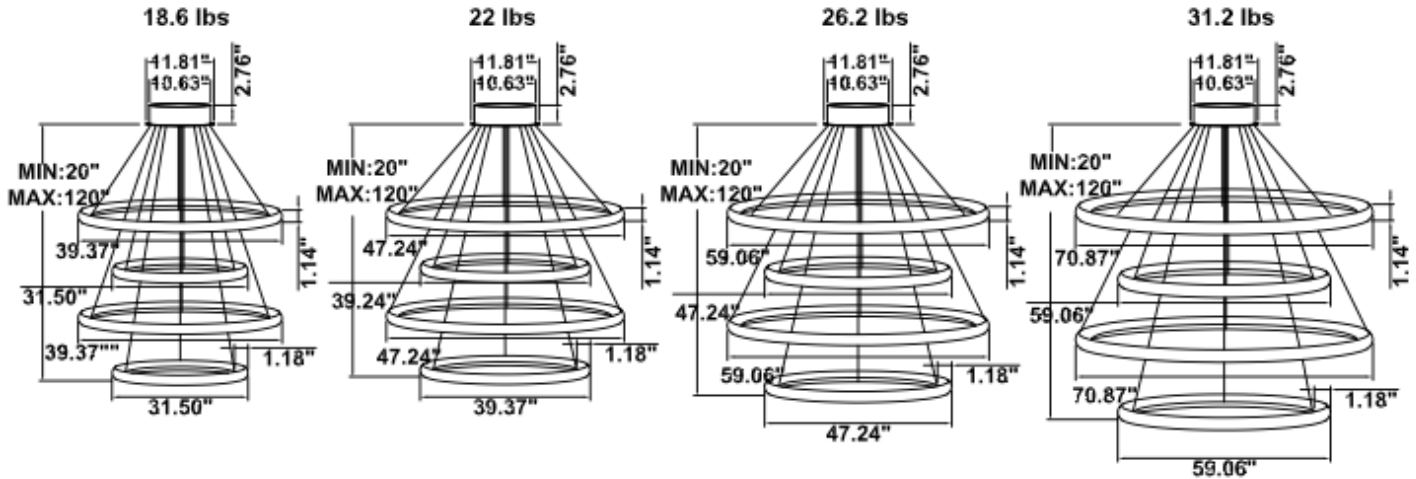

RGBW/TUNABLE WHITE SMART CONTROL: [SEE SPEC AND VIDEO](#)

DIMENSIONS & WEIGHTS: Driver Canopy Size for ZigBee & DMX : 15.75" x 2.76"

SB-H04A Canopy mount and cables fixed directly in the ceiling, light inside

SB-H04B Canopy mount, light inside

SB-H04C Canopy mount, light inside

SB-H04D Canopy mount, light outside

SB-H04E Canopy mount, light outside

SB-H04F Canopy mount , 1 and 3 ring light outside, 2 and 4 ring light inside

SB-H04K Remote mount and cables fixed directly in the ceiling, light outside (Driver box size: L10.83" X W3.78" X H1.81")

SB-H04L Canopy mount with accent ring light outside

SB-H04M Canopy mount with swiveled rings, light inside

SB-H01A50W 39.37" 50W @ 4000K

SB-H01A60W 47.24" 60W @ 4000K

Flux out:2152 lm

Height	Eavg, Emax	Angle:177.31deg	Diameter
1m	0.2087,238.41x		8518.25cm
2m	0.0522,59.601x		17036.49cm
3m	0.0232,26.491x		25554.74cm
4m	0.0130,14.901x		34072.98cm
5m	0.0083,9.5361x		42591.23cm
6m	0.0058,6.6221x		51109.47cm
7m	0.0043,4.8651x		59627.72cm
8m	0.0033,3.7251x		68145.97cm
9m	0.0026,2.9431x		76664.21cm
10m	0.0021,2.3841x		85182.46cm