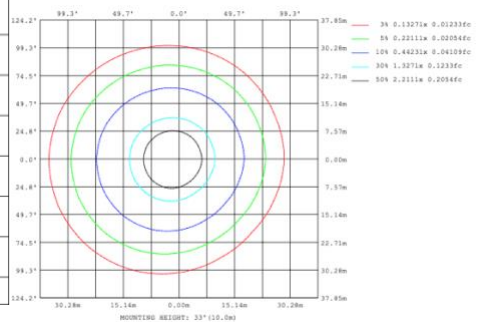

SB-H01A50W 39.37" 50W @ 4000K

SB-H01A60W 47.24" 60W @ 4000K

Flux out:2152 lm

Height	Eavg, Emax	Angle:177.31deg	Diameter
1m	0.2087,238.41x		8518.25cm
2m	0.0522,59.601x		17036.49cm
3m	0.0232,26.491x		25554.74cm
4m	0.0130,14.901x		34072.98cm
5m	0.0083,9.5361x		42591.23cm
6m	0.0058,6.6221x		51109.47cm
7m	0.0043,4.8651x		59627.72cm
8m	0.0033,3.7251x		68145.97cm
9m	0.0026,2.9431x		76664.21cm
10m	0.0021,2.3841x		85182.46cm

SB-H01A70W 59.06" 70W @ 4000K

Flux out:2678 lm

Height	Eavg, Emax	Angle:179.84deg	Diameter
1m	0.0000,374.31x		143236.08cm
2m	0.0000,93.581x		286472.15cm
3m	0.0000,41.591x		429708.23cm
4m	0.0000,23.401x		572944.31cm
5m	0.0000,14.971x		716180.39cm
6m	0.0000,10.401x		859416.46cm
7m	0.0000,7.6391x		1002652.54cm
8m	0.0000,5.8491x		1145888.62cm
9m	0.0000,4.6211x		1289124.70cm
10m	0.0000,3.7431x		1432360.77cm

SB-H01A80W 70.87" 80W @ 4000K

Flux out:816.0 lm

Height	Eavg, Emax	Angle:90.00deg	Diameter
1m	259.7,442.81x		200.00cm
2m	64.94,110.71x		400.00cm
3m	28.86,49.201x		600.00cm
4m	16.23,27.671x		800.00cm
5m	10.39,17.711x		1000.00cm
6m	7.215,12.301x		1200.00cm
7m	5.301,9.0371x		1400.00cm
8m	4.058,6.9191x		1600.00cm
9m	3.207,5.4671x		1800.00cm
10m	2.597,4.4281x		2000.00cm