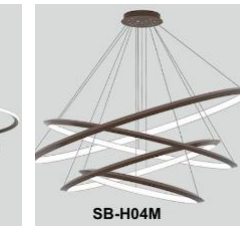

[View Davos 4 tier on website](#)

[View Video](#)

[View application photos](#)

Davos 4 Tier

PRODUCT DESCRIPTION

The **Davos** circular design is made of extruded aluminum with either inside or outside lighting and lenses that beautifully blend the LEDs. Sizes ranging from 31.50" to 70.87". Suspension height adjustable, offering over 6,500 custom powder coated colors, ships assembled.

PARTS PACKED WITH STANDARD FIXTURE

- Plastic Anchors, Screws, Wire Connectors
- CCT Selector Switch

Light inside

Light outside

SB-H04A

SB-H04B

SB-H04C

SB-H04D

SB-H04E

SB-H04F

SB-H04G

SB-H04R

SB-H04H

SB-H04I

SB-H04J

SB-H04K

SB-H04L

SB-H04M

MODEL INFORMATION:

Example: SB-H04A200WSB

Products Series	Wattage/Size	"E" Kelvin temp options	"W" Controls (don't select this column if selected S or A)	"Z" Profile Finishes	"X" Aircraft Cable
SB-H04A	200W= 59.06"+47.24"+39.37"+31.50"	*S=3000K/3500K/4000K Color Select by internal CCT Color Selector, 4000K factory color default set, CRI 90	*Blank=1-10V dimming	*B=Black Jack	*Blank=10' foot 120" (Standard)
SB-H04B			L=ELV / Triac dimming	S=Platinum Silver	5'=5 foot 60"
SB-H04D			C=Dali	W=Gloss White	15'=15 foot 180"
SB-H04R	250W= 70.87"+59.06"+47.24"+39.37"	A=2700K/3500K/4000K Color Select by internal CCT color Selector, 4000K factory color default set. CRI 90	D=DMX (for RGBW and Tunable White, control by Wall Switch or DMX control system)	O=Oil Rubbed Bronze	20'=20 foot 240"
SB-H04H					25'=25 foot 300"
SB-H04I					30'=30 foot 360"
SB-H04J		T=3K-4K Tunable White control by remote/wall control	Z=ZigBee (for RGBW and CCT tunable / dimmable using remote, App and Google Alexa voice.		
SB-H04K					
SB-H04L					
SB-H04M					
		R3= RGB+3000K			
		R4=RGB+4000K (standard)			
	180W= 39.37"+31.50"+39.37"+31.50"	Request price for other Kelvin temp and configurations	See control options		
SB-H04C	220W= 47.24"+39.37"+47.24"+39.37"				
SB-H04E	260W= 59.06"+47.24"+59.06"+47.24"				
SB-H04G	300W= 70.87"+59.06"+70.87"+59.06"				