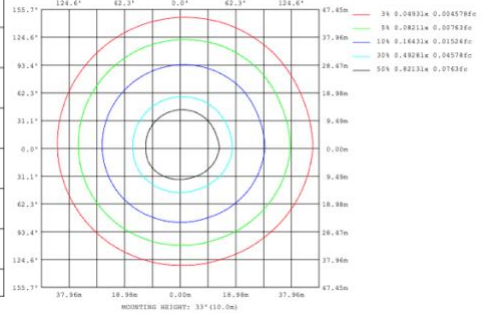

SB-H01A50W 39.37" 50W @ 4000K

SB-H01A60W 47.24" 60W @ 4000K

Flux out:2152 lm

Height	Eavg, Emax	Angle:177.31deg	Diameter
1m	0.2087,238.41x		8518.25cm
2m	0.0522,59.601x		17036.49cm
3m	0.0232,26.491x		25554.74cm
4m	0.0130,14.901x		34072.98cm
5m	0.0083,9.5361x		42591.23cm
6m	0.0058,6.6221x		51109.47cm
7m	0.0043,4.8651x		59627.72cm
8m	0.0033,3.7251x		68145.97cm
9m	0.0026,2.9431x		76664.21cm
10m	0.0021,2.3841x		85182.46cm

SB-H01A70W 59.06" 70W @ 4000K

Flux out:2678 lm

Height	Eavg, Emax	Angle:179.84deg	Diameter
1m	0.0000,374.31x		143236.08cm
2m	0.0000,93.581x		286472.15cm
3m	0.0000,41.591x		429708.23cm
4m	0.0000,23.401x		572944.31cm
5m	0.0000,14.971x		716180.39cm
6m	0.0000,10.401x		859416.46cm
7m	0.0000,7.6391x		1002652.54cm
8m	0.0000,5.8491x		1145888.62cm
9m	0.0000,4.6211x		1289124.70cm
10m	0.0000,3.7431x		1432360.77cm

SB-H01A80W 70.87" 80W @ 4000K

Flux out:816.0 lm

Height	Eavg, Emax	Angle:90.00deg	Diameter
1m	259.7,442.81x		200.00cm
2m	64.94,110.71x		400.00cm
3m	28.86,49.201x		600.00cm
4m	16.23,27.671x		800.00cm
5m	10.39,17.711x		1000.00cm
6m	7.215,12.301x		1200.00cm
7m	5.301,9.0371x		1400.00cm
8m	4.058,6.9191x		1600.00cm
9m	3.207,5.4671x		1800.00cm
10m	2.597,4.4281x		2000.00cm

Illumination Outside the profile

SB-H01B40W 31.50" 40W @ 4000K

SB-H01B50W 39.37" 50W @ 4000K

SB-H01B60W 47.24" 60W @ 4000K

SB-H01B70W 59.06" 70W @ 4000K

SB-H01B80W 70.87" 80W @ 4000K