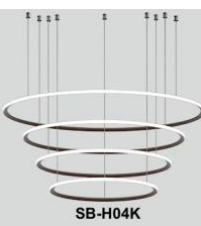

SB-H04H

SB-H04K