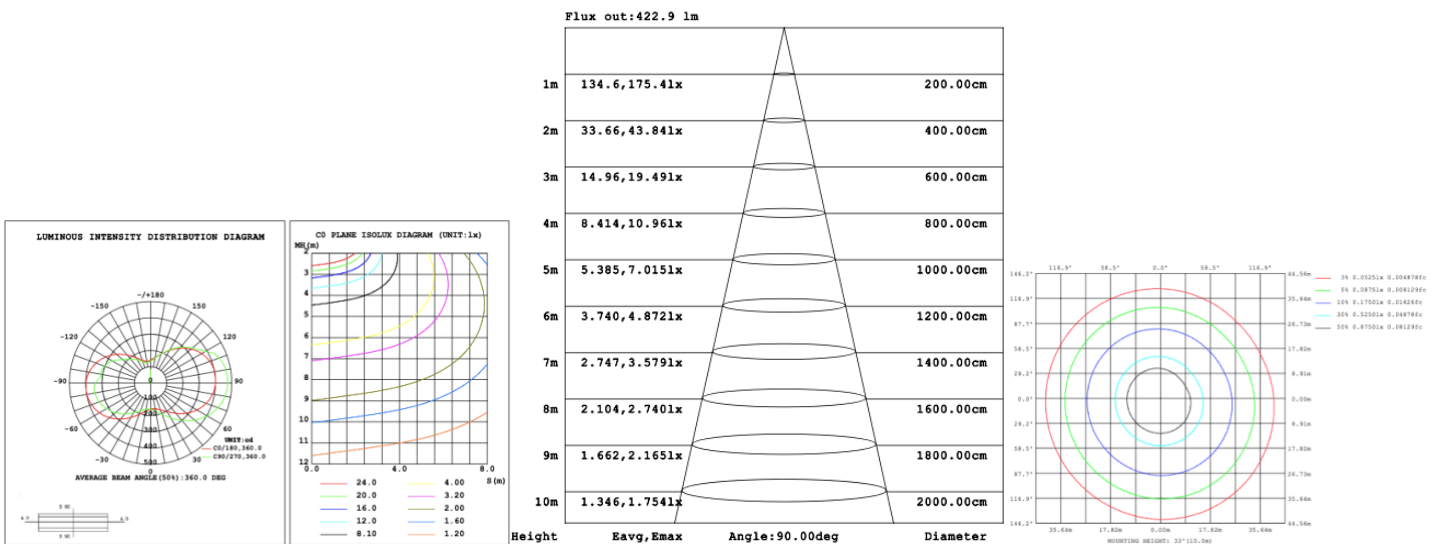

SB-H01A50W 39.37" 50W @ 4000K

SB-H01A60W 47.24" 60W @ 4000K

Flux out:2152 lm

Height	Eavg, Emax	Angle:177.31deg	Diameter
1m	0.2087,238.41x		8518.25cm
2m	0.0522,59.601x		17036.49cm
3m	0.0232,26.491x		25554.74cm
4m	0.0130,14.901x		34072.98cm
5m	0.0083,9.5361x		42591.23cm
6m	0.0058,6.6221x		51109.47cm
7m	0.0043,4.8651x		59627.72cm
8m	0.0033,3.7251x		68145.97cm
9m	0.0026,2.9431x		76664.21cm
10m	0.0021,2.3841x		85182.46cm

SB-H01A70W 59.06" 70W @ 4000K

Flux out:2678 lm

Height	Eavg, Emax	Angle:179.84deg	Diameter
1m	0.0000,374.31x		143236.08cm
2m	0.0000,93.581x		286472.15cm
3m	0.0000,41.591x		429708.23cm
4m	0.0000,23.401x		572944.31cm
5m	0.0000,14.971x		716180.39cm
6m	0.0000,10.401x		859416.46cm
7m	0.0000,7.6391x		1002652.54cm
8m	0.0000,5.8491x		1145888.62cm
9m	0.0000,4.6211x		1289124.70cm
10m	0.0000,3.7431x		1432360.77cm

SB-H01A80W 70.87" 80W @ 4000K

Flux out:816.0 lm

Height	Eavg, Emax	Angle:90.00deg	Diameter
1m	259.7,442.81x		200.00cm
2m	64.94,110.71x		400.00cm
3m	28.86,49.201x		600.00cm
4m	16.23,27.671x		800.00cm
5m	10.39,17.711x		1000.00cm
6m	7.215,12.301x		1200.00cm
7m	5.301,9.0371x		1400.00cm
8m	4.058,6.9191x		1600.00cm
9m	3.207,5.4671x		1800.00cm
10m	2.597,4.4281x		2000.00cm

Illumination Outside the profile

SB-H01B40W 31.50" 40W @ 4000K

SB-H01B50W 39.37" 50W @ 4000K

SB-H01B60W 47.24" 60W @ 4000K

SB-H01B70W 59.06" 70W @ 4000K

SB-H01B80W 70.87" 80W @ 4000K