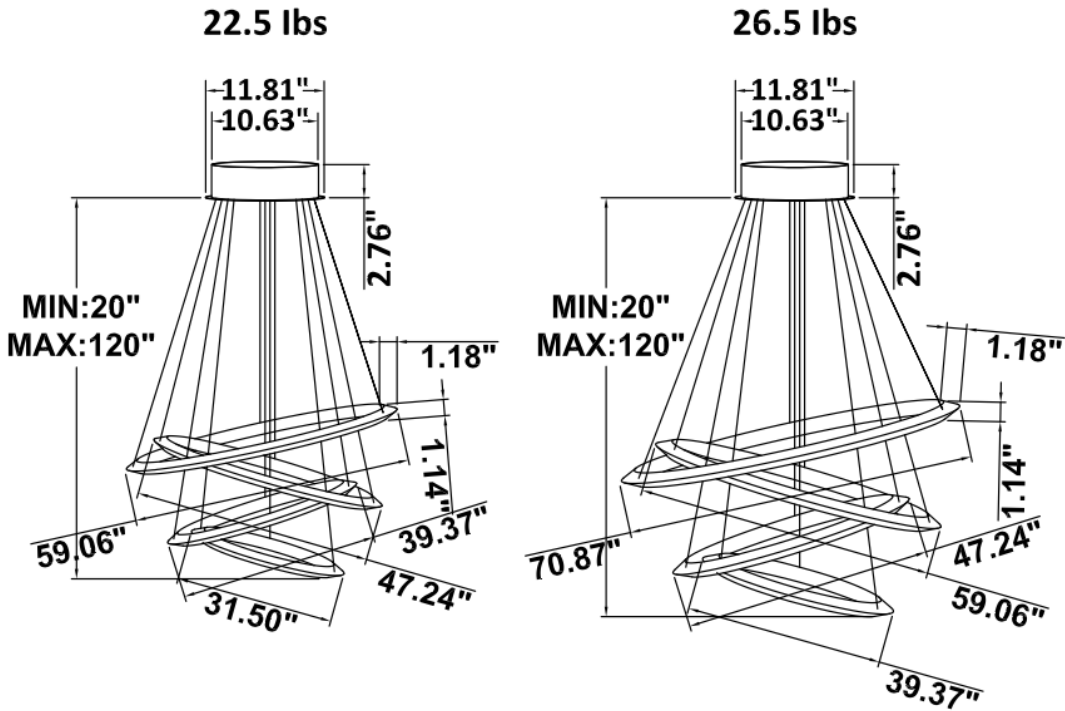

RGBW/TUNABLE WHITE SMART CONTROL: [SEE SPEC AND VIDEO](#)

DIMENSIONS & WEIGHTS: Driver Canopy Size for ZigBee & DMX : 15.75" x 2.76"

SB-H04A Canopy mount and cables fixed directly in the ceiling, light inside

SB-H04G Canopy mount , 1 and 3 ring light inside, 2 and 4 ring light outside

SB-H04H Canopy mount with accent ring, light inside

SB-H04I Canopy mount with swiveled rings, light outside

SB-H04J Canopy mount and cables fixed directly in the ceiling, light outside

SB-H04K Remote mount and cables fixed directly in the ceiling, light outside (Driver box size: L10.83" X W3.78" X H1.81")

SB-H04L Canopy mount with accent ring light outside

SB-H04M Canopy mount with swiveled rings, light inside

SB-H01A50W 39.37" 50W @ 4000K

SB-H01A60W 47.24" 60W @ 4000K

Flux out:2152 lm

Height	Eavg, Emax	Angle:177.31deg	Diameter
1m	0.2087,238.41x		8518.25cm
2m	0.0522,59.601x		17036.49cm
3m	0.0232,26.491x		25554.74cm
4m	0.0130,14.901x		34072.98cm
5m	0.0083,9.5361x		42591.23cm
6m	0.0058,6.6221x		51109.47cm
7m	0.0043,4.8651x		59627.72cm
8m	0.0033,3.7251x		68145.97cm
9m	0.0026,2.9431x		76664.21cm
10m	0.0021,2.3841x		85182.46cm