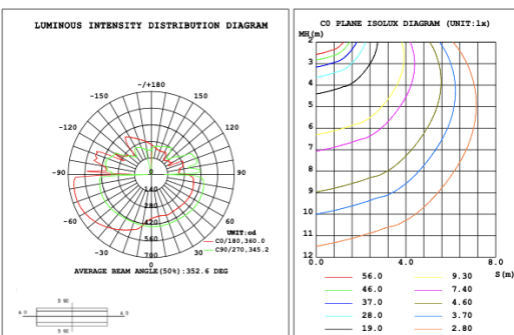

SB-H01A50W 39.37" 50W @ 4000K

SB-H01A60W 47.24" 60W @ 4000K

Flux out:2152 lm

Height	Eavg, Emax	Angle:177.31deg	Diameter
1m	0.2087,238.41x		8518.25cm
2m	0.0522,59.601x		17036.49cm
3m	0.0232,26.491x		25554.74cm
4m	0.0130,14.901x		34072.98cm
5m	0.0083,9.5361x		42591.23cm
6m	0.0058,6.6221x		51109.47cm
7m	0.0043,4.8651x		59627.72cm
8m	0.0033,3.7251x		68145.97cm
9m	0.0026,2.9431x		76664.21cm
10m	0.0021,2.3841x		85182.46cm

SB-H01A70W 59.06" 70W @ 4000K

Flux out:2678 lm

Height	Eavg, Emax	Angle:179.84deg	Diameter
1m	0.0000,374.31x		143236.08cm
2m	0.0000,93.581x		286472.15cm
3m	0.0000,41.591x		429708.23cm
4m	0.0000,23.401x		572944.31cm
5m	0.0000,14.971x		716180.39cm
6m	0.0000,10.401x		859416.46cm
7m	0.0000,7.6391x		1002652.54cm
8m	0.0000,5.8491x		1145888.62cm
9m	0.0000,4.6211x		1289124.70cm
10m	0.0000,3.7431x		1432360.77cm

SB-H01A80W 70.87" 80W @ 4000K

Flux out:816.0 lm

Height	Eavg, Emax	Angle:90.00deg	Diameter
1m	259.7,442.81x		200.00cm
2m	64.94,110.71x		400.00cm
3m	28.86,49.201x		600.00cm
4m	16.23,27.671x		800.00cm
5m	10.39,17.711x		1000.00cm
6m	7.215,12.301x		1200.00cm
7m	5.301,9.0371x		1400.00cm
8m	4.058,6.9191x		1600.00cm
9m	3.207,5.4671x		1800.00cm
10m	2.597,4.4281x		2000.00cm