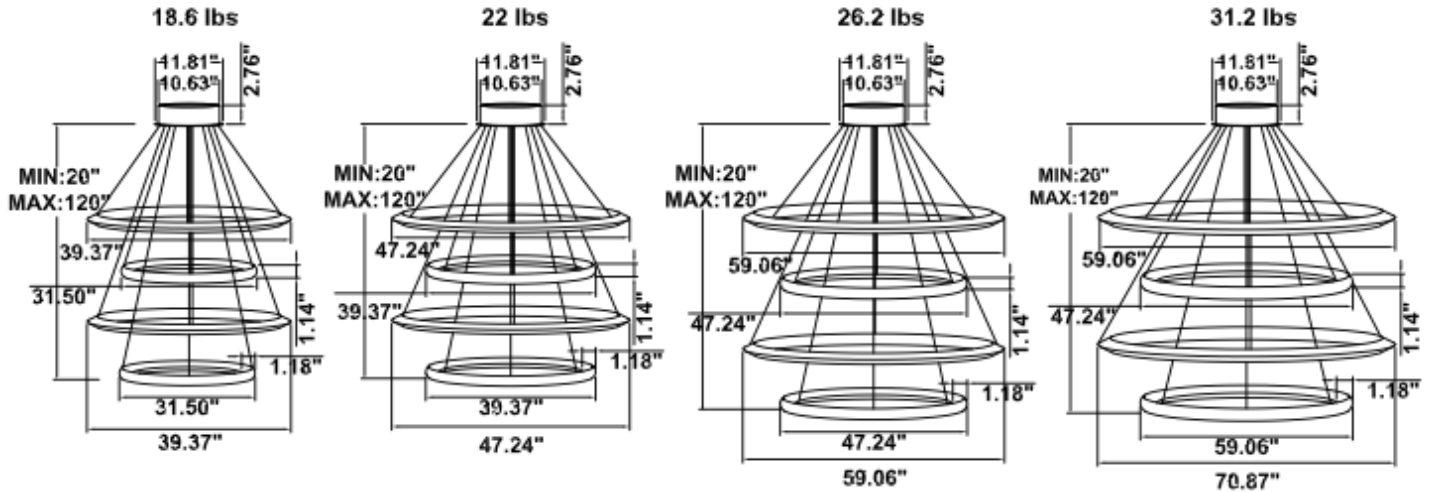

SB-H04G Canopy mount , 1 and 3 ring light inside, 2 and 4 ring light outside