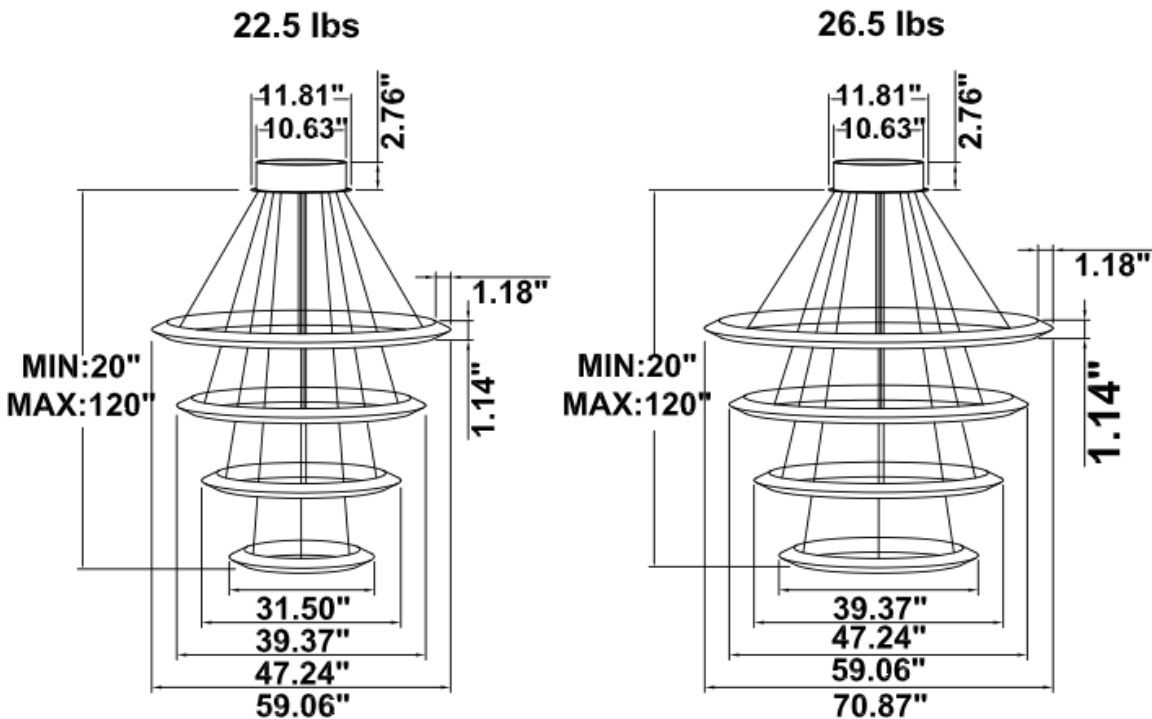

SB-H04B Canopy mount, light inside