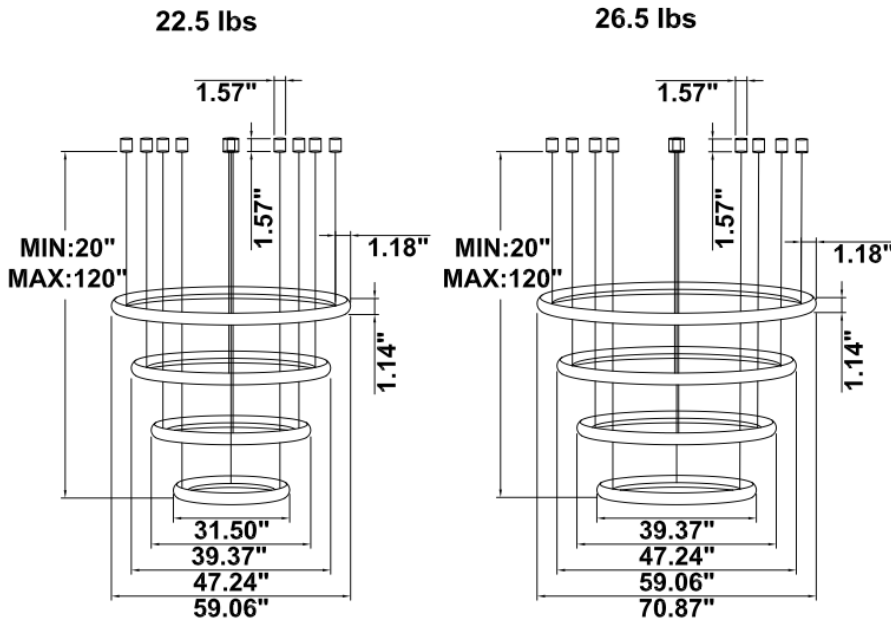

RGBW/TUNABLE WHITE SMART CONTROL: [SEE SPEC AND VIDEO](#)

DIMENSIONS & WEIGHTS: Driver Canopy Size for ZigBee & DMX : 15.75" x 2.76"

SB-H04A Canopy mount and cables fixed directly in the ceiling, light inside

SB-H04K Remote mount and cables fixed directly in the ceiling, light outside (Driver box size: L10.83" X W3.78" X H1.81")

SB-H04L Canopy mount with accent ring light outside

SB-H04M Canopy mount with swiveled rings, light inside

SB-H01A50W 39.37" 50W @ 4000K

SB-H01A60W 47.24" 60W @ 4000K

Flux out:2152 lm

Height	Eavg, Emax	Angle:177.31deg	Diameter
1m	0.2087,238.41x		8518.25cm
2m	0.0522,59.601x		17036.49cm
3m	0.0232,26.491x		25554.74cm
4m	0.0130,14.901x		34072.98cm
5m	0.0083,9.5361x		42591.23cm
6m	0.0058,6.6221x		51109.47cm
7m	0.0043,4.8651x		59627.72cm
8m	0.0033,3.7251x		68145.97cm
9m	0.0026,2.9431x		76664.21cm
10m	0.0021,2.3841x		85182.46cm

SB-H01A80W 70.87" 80W @ 4000K

Flux out:816.0 lm

Height	Eavg, Emax	Angle:90.00deg	Diameter
1m	259.7,442.81x		200.00cm
2m	64.94,110.71x		400.00cm
3m	28.86,49.201x		600.00cm
4m	16.23,27.671x		800.00cm
5m	10.39,17.711x		1000.00cm
6m	7.215,12.301x		1200.00cm
7m	5.301,9.0371x		1400.00cm
8m	4.058,6.9191x		1600.00cm
9m	3.207,5.4671x		1800.00cm
10m	2.597,4.4281x		2000.00cm