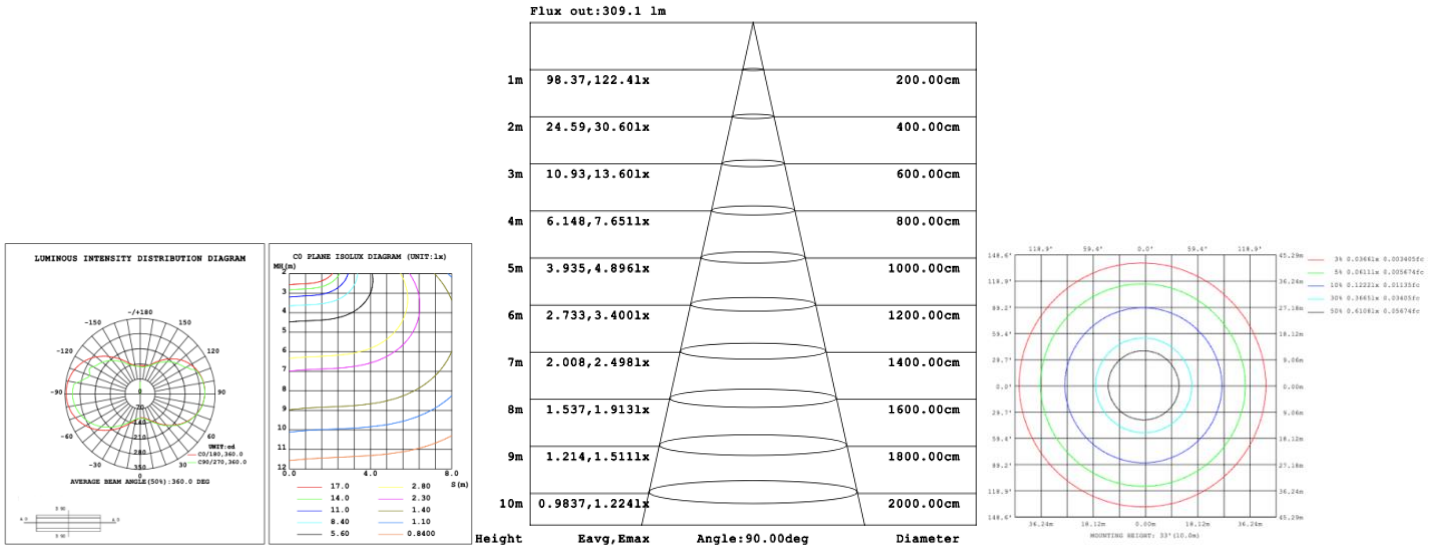

SB-H01A50W 39.37" 50W @ 4000K

SB-H01A60W 47.24" 60W @ 4000K

Flux out:2152 lm

Height	Eavg, Emax	Angle:177.31deg	Diameter
1m	0.2087,238.41x		8518.25cm
2m	0.0522,59.601x		17036.49cm
3m	0.0232,26.491x		25554.74cm
4m	0.0130,14.901x		34072.98cm
5m	0.0083,9.5361x		42591.23cm
6m	0.0058,6.6221x		51109.47cm
7m	0.0043,4.8651x		59627.72cm
8m	0.0033,3.7251x		68145.97cm
9m	0.0026,2.9431x		76664.21cm
10m	0.0021,2.3841x		85182.46cm

SB-H01A70W 59.06" 70W @ 4000K

Flux out:2678 lm

Height	Eavg, Emax	Angle:179.84deg	Diameter
1m	0.0000,374.31x		143236.08cm
2m	0.0000,93.581x		286472.15cm
3m	0.0000,41.591x		429708.23cm
4m	0.0000,23.401x		572944.31cm
5m	0.0000,14.971x		716180.39cm
6m	0.0000,10.401x		859416.46cm
7m	0.0000,7.6391x		1002652.54cm
8m	0.0000,5.8491x		1145888.62cm
9m	0.0000,4.6211x		1289124.70cm
10m	0.0000,3.7431x		1432360.77cm

SB-H01A80W 70.87" 80W @ 4000K

Flux out:816.0 lm

Height	Eavg, Emax	Angle:90.00deg	Diameter
1m	259.7,442.81x		200.00cm
2m	64.94,110.71x		400.00cm
3m	28.86,49.201x		600.00cm
4m	16.23,27.671x		800.00cm
5m	10.39,17.711x		1000.00cm
6m	7.215,12.301x		1200.00cm
7m	5.301,9.0371x		1400.00cm
8m	4.058,6.9191x		1600.00cm
9m	3.207,5.4671x		1800.00cm
10m	2.597,4.4281x		2000.00cm

Illumination Outside the profile

SB-H01B40W 31.50" 40W @ 4000K

SB-H01B50W 39.37" 50W @ 4000K

SB-H01B60W 47.24" 60W @ 4000K

SB-H01B70W 59.06" 70W @ 4000K

SB-H01B80W 70.87" 80W @ 4000K