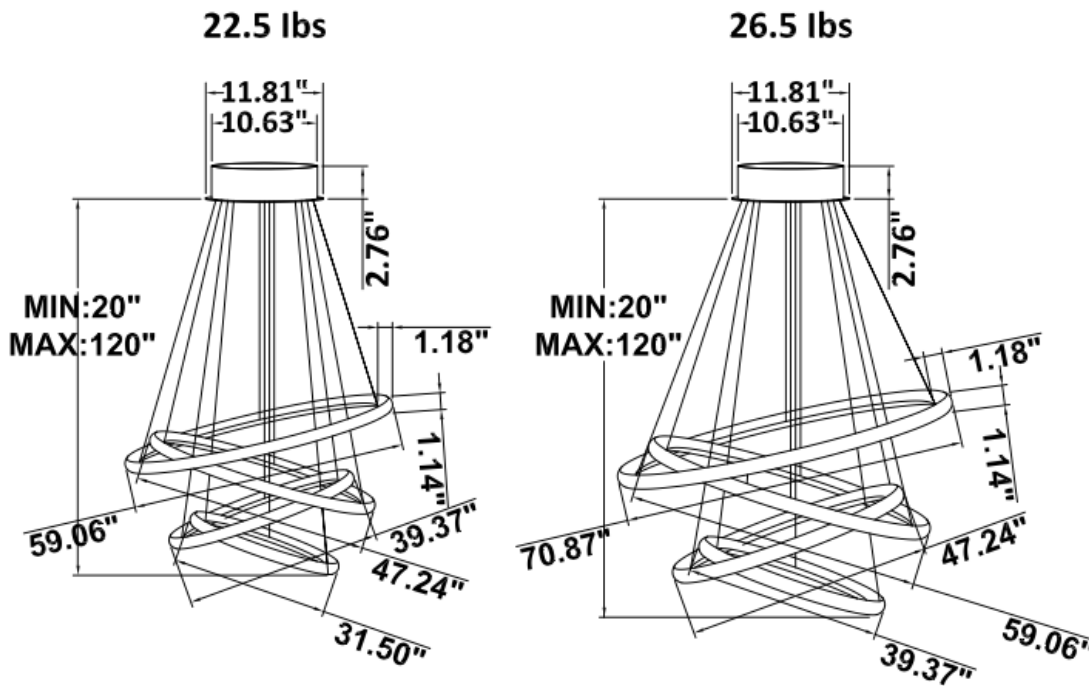

SB-H04I Canopy mount with swiveled rings, light outside