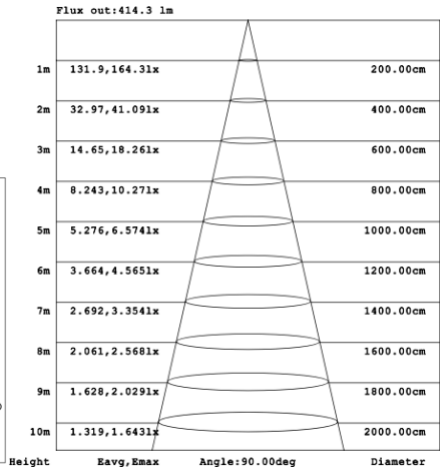

SB-H01A50W 39.37" 50W @ 4000K

SB-H01A60W 47.24" 60W @ 4000K

Flux out:2152 lm

Height	Eavg, Emax	Angle:177.31deg	Diameter
1m	0.2087,238.41x		8518.25cm
2m	0.0522,59.601x		17036.49cm
3m	0.0232,26.491x		25554.74cm
4m	0.0130,14.901x		34072.98cm
5m	0.0083,9.5361x		42591.23cm
6m	0.0058,6.6221x		51109.47cm
7m	0.0043,4.8651x		59627.72cm
8m	0.0033,3.7251x		68145.97cm
9m	0.0026,2.9431x		76664.21cm
10m	0.0021,2.3841x		85182.46cm

SB-H01A70W 59.06" 70W @ 4000K

Flux out:2678 lm

Height	Eavg, Emax	Angle:179.84deg	Diameter
1m	0.0000,374.31x		143236.08cm
2m	0.0000,93.581x		286472.15cm
3m	0.0000,41.591x		429708.23cm
4m	0.0000,23.401x		572944.31cm
5m	0.0000,14.971x		716180.39cm
6m	0.0000,10.401x		859416.46cm
7m	0.0000,7.6391x		1002652.54cm
8m	0.0000,5.8491x		1145888.62cm
9m	0.0000,4.6211x		1289124.70cm
10m	0.0000,3.7431x		1432360.77cm

SB-H01A80W 70.87" 80W @ 4000K

Flux out:816.0 lm

Height	Eavg, Emax	Angle:90.00deg	Diameter
1m	259.7,442.81x		200.00cm
2m	64.94,110.71x		400.00cm
3m	28.86,49.201x		600.00cm
4m	16.23,27.671x		800.00cm
5m	10.39,17.711x		1000.00cm
6m	7.215,12.301x		1200.00cm
7m	5.301,9.0371x		1400.00cm
8m	4.058,6.9191x		1600.00cm
9m	3.207,5.4671x		1800.00cm
10m	2.597,4.4281x		2000.00cm

Illumination Outside the profile

SB-H01B40W 31.50" 40W @ 4000K

SB-H01B50W 39.37" 50W @ 4000K

SB-H01B60W 47.24" 60W @ 4000K

SB-H01B70W 59.06" 70W @ 4000K

SB-H01B80W 70.87" 80W @ 4000K