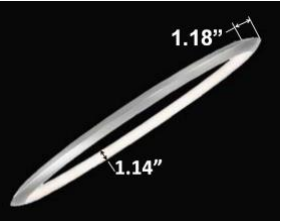

[View Davos 4 tier on website](#)

[View Video](#)

[View application photos](#)

Davos 4 Tier

PRODUCT DESCRIPTION

The **Davos** circular design is made of extruded aluminum with either inside or outside lighting and lenses that beautifully blend the LEDs. Sizes ranging from 31.50" to 70.87". Suspension height adjustable, offering over 6,500 custom powder coated colors, ships assembled.

FEATURES

- 5-year limited warranty.
- Ships assembled.
- Illumination inside or outside the profile.
- Extruded aluminum housing up to 70.87", 1 continuous ring without joints. Custom Configuration available.
- Fixture lumens per watt ratio up to 82 LPW for illumination outside, up to 72 LPW for illumination inside, not including RGBW.
- 10' standard adjustable aircraft cables/power cord adjust by push button grippers,

SPECIFICATIONS

- 90+ CRI.
- Input: 100-277V, 50/60Hz.
- 1-10V dimming standard, ELV / TRIAC dimming available.
- UL listed, suitable for dry location.(BAA) Buy American Compliant.
- Built in color temperature selectable. Choose from 3000K/3500K/4000K Or 2700K/3500K/4000K. Custom color temperatures. lumen outputs, RGBW, Tunable White available.

PARTS PACKED WITH STANDARD FIXTURE

- Plastic Anchors, Screws, Wire Connectors
- CCT Selector Switch

Light inside