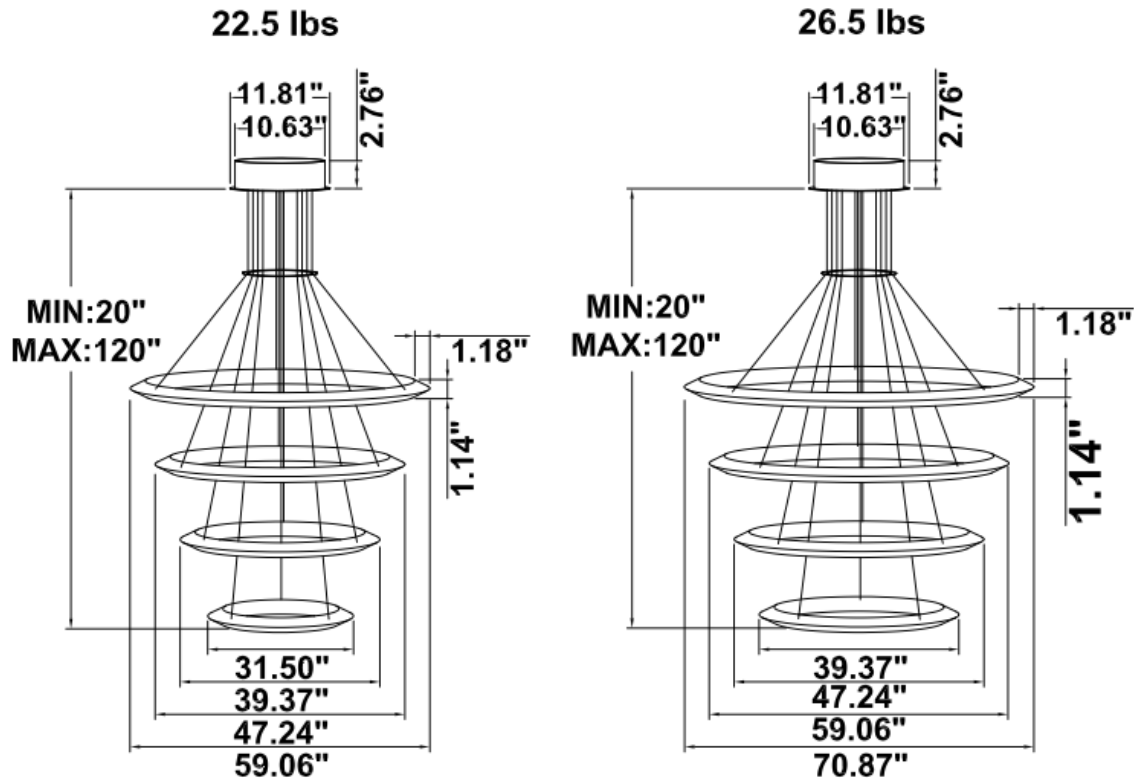

SB-H04H Canopy mount with accent ring, light inside