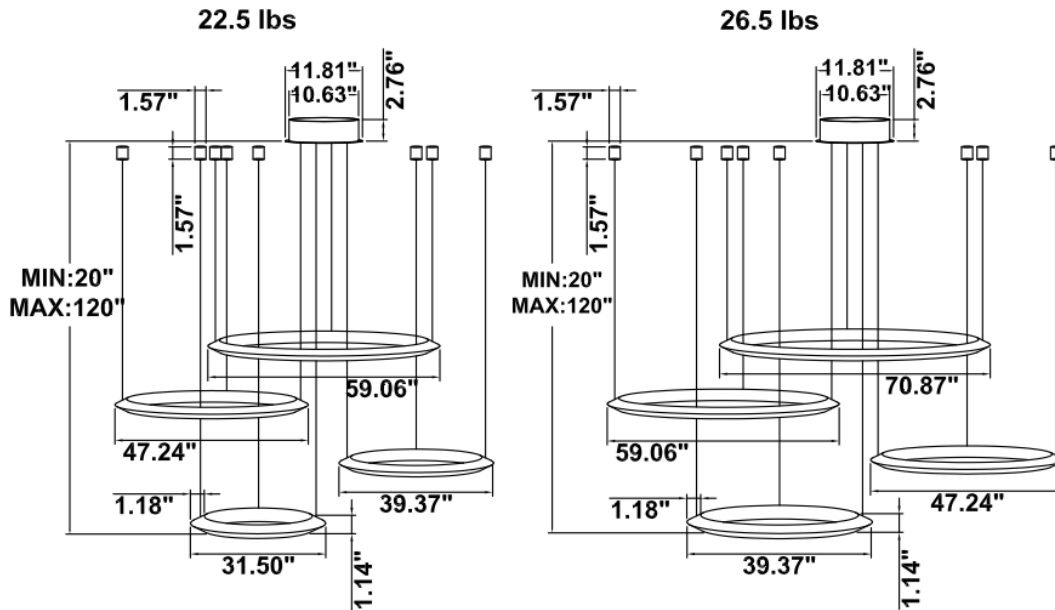

EMERGENCY BATTERY OPTIONS

[SEE SPEC](#)

PICTURE	MODEL NUMBER	DESCRIPTION
	SB-EBP/5W/B	Factory installed Remote Emergency Battery Pack 5W 90 minutes
	SB-EBP/10.7W/B	Factory installed Remote Emergency Battery Pack 10.7W 90 minutes
	SB-EBP/17W/B	Factory installed Remote Emergency Battery Pack 17W 90 minutes

RGBW/TUNABLE WHITE SMART CONTROL: [SEE SPEC AND VIDEO](#)

DIMENSIONS & WEIGHTS: Driver Canopy Size for ZigBee & DMX : 15.75" x 2.76"

SB-H04A Canopy mount and cables fixed directly in the ceiling, light inside

SB-H01A50W 39.37" 50W @ 4000K

SB-H01A60W 47.24" 60W @ 4000K

Flux out:2152 lm

Height	Eavg, Emax	Angle:177.31deg	Diameter
1m	0.2087,238.41x		8518.25cm
2m	0.0522,59.601x		17036.49cm
3m	0.0232,26.491x		25554.74cm
4m	0.0130,14.901x		34072.98cm
5m	0.0083,9.5361x		42591.23cm
6m	0.0058,6.6221x		51109.47cm
7m	0.0043,4.8651x		59627.72cm
8m	0.0033,3.7251x		68145.97cm
9m	0.0026,2.9431x		76664.21cm
10m	0.0021,2.3841x		85182.46cm

SB-H01A80W 70.87" 80W @ 4000K

Flux out:816.0 lm

Height	Eavg, Emax	Angle:90.00deg	Diameter
1m	259.7,442.81x		200.00cm
2m	64.94,110.71x		400.00cm
3m	28.86,49.201x		600.00cm
4m	16.23,27.671x		800.00cm
5m	10.39,17.711x		1000.00cm
6m	7.215,12.301x		1200.00cm
7m	5.301,9.0371x		1400.00cm
8m	4.058,6.9191x		1600.00cm
9m	3.207,5.4671x		1800.00cm
10m	2.597,4.4281x		2000.00cm