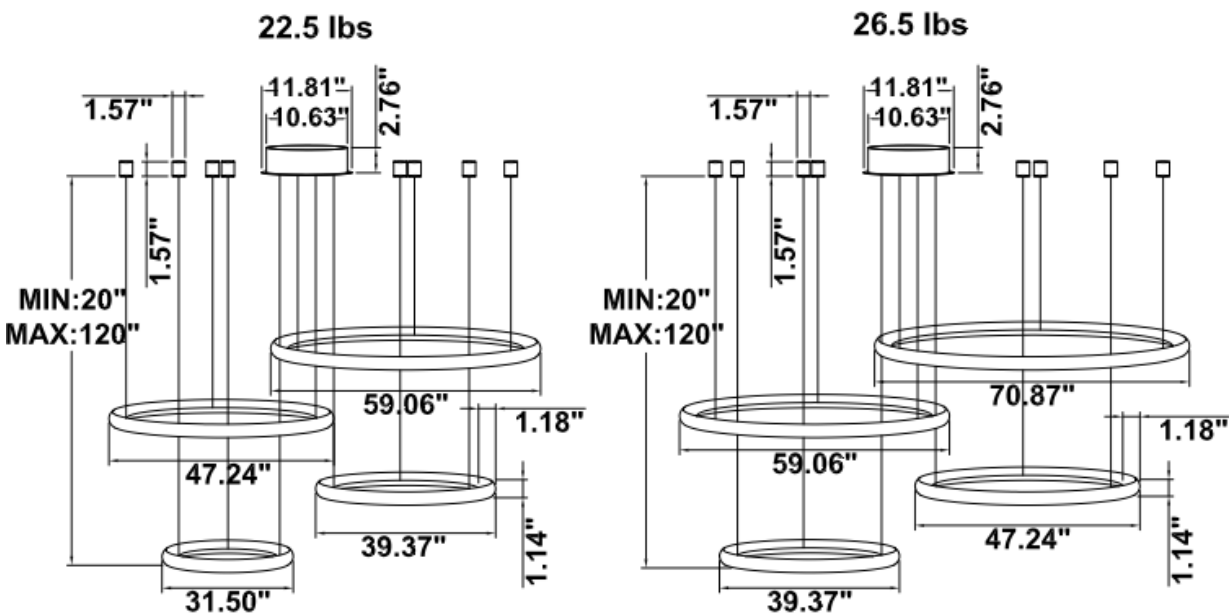

SB-H04G Canopy mount , 1 and 3 ring light inside, 2 and 4 ring light outside

SB-H04H Canopy mount with accent ring, light inside

SB-H04I Canopy mount with swiveled rings, light outside

SB-H04J Canopy mount and cables fixed directly in the ceiling, light outside

SB-H04K Remote mount and cables fixed directly in the ceiling, light outside (Driver box size: L10.83" X W3.78" X H1.81")

SB-H04L Canopy mount with accent ring light outside

SB-H04M Canopy mount with swiveled rings, light inside

SB-H01A50W 39.37" 50W @ 4000K

SB-H01A60W 47.24" 60W @ 4000K

Flux out:2152 lm

Height	Eavg, Emax	Angle:177.31deg	Diameter
1m	0.2087,238.41x		8518.25cm
2m	0.0522,59.601x		17036.49cm
3m	0.0232,26.491x		25554.74cm
4m	0.0130,14.901x		34072.98cm
5m	0.0083,9.5361x		42591.23cm
6m	0.0058,6.6221x		51109.47cm
7m	0.0043,4.8651x		59627.72cm
8m	0.0033,3.7251x		68145.97cm
9m	0.0026,2.9431x		76664.21cm
10m	0.0021,2.3841x		85182.46cm

SB-H01A80W 70.87" 80W @ 4000K

Flux out:816.0 lm

Height	Eavg, Emax	Angle:90.00deg	Diameter
1m	259.7,442.81x		200.00cm
2m	64.94,110.71x		400.00cm
3m	28.86,49.201x		600.00cm
4m	16.23,27.671x		800.00cm
5m	10.39,17.711x		1000.00cm
6m	7.215,12.301x		1200.00cm
7m	5.301,9.0371x		1400.00cm
8m	4.058,6.9191x		1600.00cm
9m	3.207,5.4671x		1800.00cm
10m	2.597,4.4281x		2000.00cm