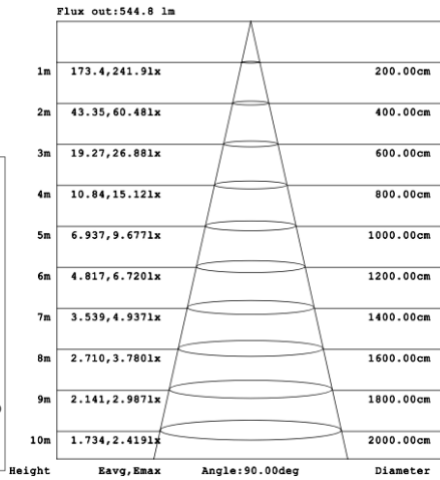

SB-H01A50W 39.37" 50W @ 4000K

SB-H01A60W 47.24" 60W @ 4000K

Flux out:2152 lm

Height	Eavg, Emax	Angle:177.31deg	Diameter
1m	0.2087,238.41x		8518.25cm
2m	0.0522,59.601x		17036.49cm
3m	0.0232,26.491x		25554.74cm
4m	0.0130,14.901x		34072.98cm
5m	0.0083,9.5361x		42591.23cm
6m	0.0058,6.6221x		51109.47cm
7m	0.0043,4.8651x		59627.72cm
8m	0.0033,3.7251x		68145.97cm
9m	0.0026,2.9431x		76664.21cm
10m	0.0021,2.3841x		85182.46cm

SB-H01A70W 59.06" 70W @ 4000K

Flux out:2678 lm

Height	Eavg, Emax	Angle:179.84deg	Diameter
1m	0.0000,374.31x		143236.08cm
2m	0.0000,93.581x		286472.15cm
3m	0.0000,41.591x		429708.23cm
4m	0.0000,23.401x		572944.31cm
5m	0.0000,14.971x		716180.39cm
6m	0.0000,10.401x		859416.46cm
7m	0.0000,7.6391x		1002652.54cm
8m	0.0000,5.8491x		1145888.62cm
9m	0.0000,4.6211x		1289124.70cm
10m	0.0000,3.7431x		1432360.77cm

SB-H01A80W 70.87" 80W @ 4000K

Flux out:816.0 lm

Height	Eavg, Emax	Angle:90.00deg	Diameter
1m	259.7,442.81x		200.00cm
2m	64.94,110.71x		400.00cm
3m	28.86,49.201x		600.00cm
4m	16.23,27.671x		800.00cm
5m	10.39,17.711x		1000.00cm
6m	7.215,12.301x		1200.00cm
7m	5.301,9.0371x		1400.00cm
8m	4.058,6.9191x		1600.00cm
9m	3.207,5.4671x		1800.00cm
10m	2.597,4.4281x		2000.00cm

Illumination Outside the profile

SB-H01B40W 31.50" 40W @ 4000K

SB-H01B50W 39.37" 50W @ 4000K

SB-H01B60W 47.24" 60W @ 4000K

SB-H01B70W 59.06" 70W @ 4000K

SB-H01B80W 70.87" 80W @ 4000K