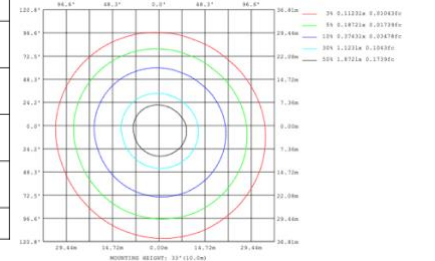

SB-H01A50W 39.37" 50W @ 4000K

SB-H01A60W 47.24" 60W @ 4000K

Flux out:2152 lm

Height	Eavg, Emax	Angle:177.31deg	Diameter
1m	0.2087,238.41x		8518.25cm
2m	0.0522,59.601x		17036.49cm
3m	0.0232,26.491x		25554.74cm
4m	0.0130,14.901x		34072.98cm
5m	0.0083,9.5361x		42591.23cm
6m	0.0058,6.6221x		51109.47cm
7m	0.0043,4.8651x		59627.72cm
8m	0.0033,3.7251x		68145.97cm
9m	0.0026,2.9431x		76664.21cm
10m	0.0021,2.3841x		85182.46cm

SB-H01A70W 59.06" 70W @ 4000K

Flux out:2678 lm

Height	Eavg, Emax	Angle:179.84deg	Diameter
1m	0.0000,374.31x		143236.08cm
2m	0.0000,93.581x		286472.15cm
3m	0.0000,41.591x		429708.23cm
4m	0.0000,23.401x		572944.31cm
5m	0.0000,14.971x		716180.39cm
6m	0.0000,10.401x		859416.46cm
7m	0.0000,7.6391x		1002652.54cm
8m	0.0000,5.8491x		1145888.62cm
9m	0.0000,4.6211x		1289124.70cm
10m	0.0000,3.7431x		1432360.77cm

SB-H01A80W 70.87" 80W @ 4000K

Flux out:816.0 lm

Height	Eavg, Emax	Angle:90.00deg	Diameter
1m	259.7,442.81x		200.00cm
2m	64.94,110.71x		400.00cm
3m	28.86,49.201x		600.00cm
4m	16.23,27.671x		800.00cm
5m	10.39,17.711x		1000.00cm
6m	7.215,12.301x		1200.00cm
7m	5.301,9.0371x		1400.00cm
8m	4.058,6.9191x		1600.00cm
9m	3.207,5.4671x		1800.00cm
10m	2.597,4.4281x		2000.00cm