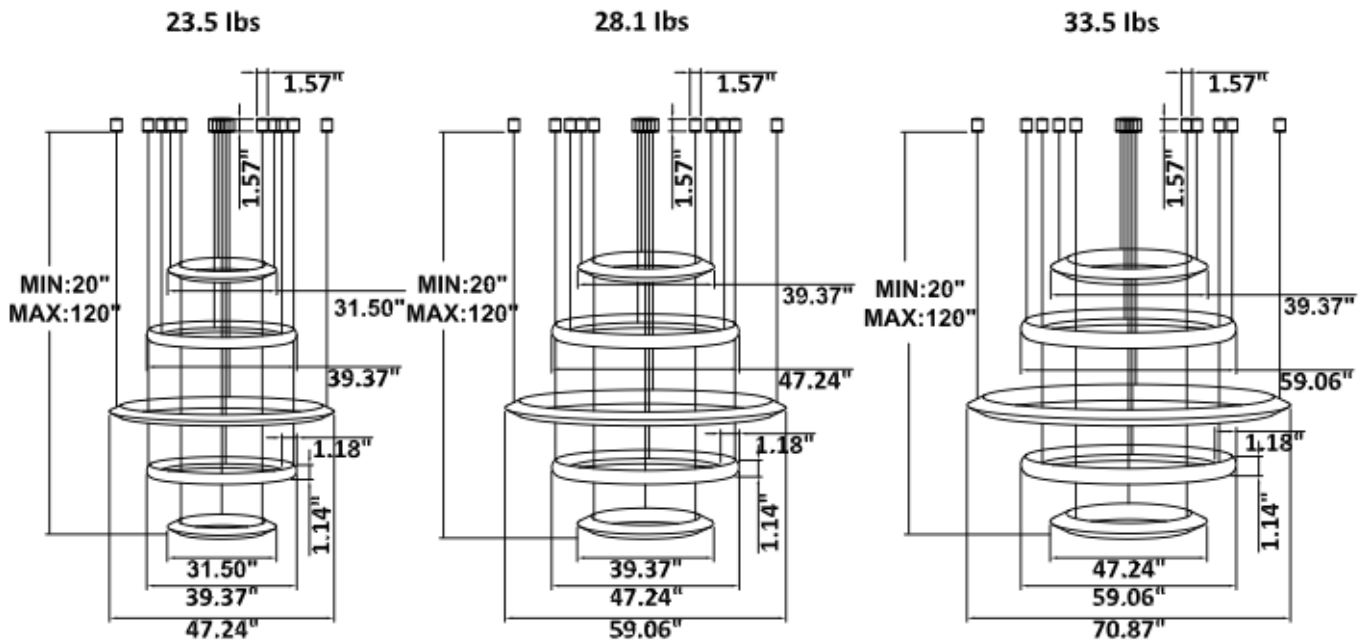

SB-H05G Canopy mount and cables fixed directly in the ceiling, 1,3,5 ring light outside, 2 and 4 ring light inside

SB-H05H Remote mount, cables fixed directly in the ceiling, light inside (Driver box size: L10.83" X W3.78" X H1.81")

SB-H05I Remote mount, cables fixed directly in the ceiling, light outside (Driver box size: L10.83" X W3.78" X H1.81")

SB-H05K Canopy mount with swiveled rings, light inside

SB-H05R Remote mount, cables fixed directly in the ceiling, 1, 3, 5 ring light inside, 2 and 4 ring light outside (Driver box size: L10.83" X W3.78" X H1.81")

PHOTOMETRIC Test report for 1 Tier Ring only

Illumination Inside the profile

SB-H01A40W 31.50" 40W @ 4000K

Flux out: 1533 lm

Height	Eavg, Emax	Angle: 176.96deg	Diameter
1m	0.1486, 175.01lx		7537.17cm
2m	0.0372, 43.741lx		15074.33cm
3m	0.0165, 19.441lx		22611.50cm
4m	0.0093, 10.941lx		30148.67cm
5m	0.0059, 6.9981lx		37685.83cm
6m	0.0041, 4.8601lx		45223.00cm
7m	0.0030, 3.5711lx		52760.16cm
8m	0.0023, 2.7341lx		60297.33cm
9m	0.0018, 2.1601lx		67834.50cm
10m	0.0015, 1.7501lx		75371.66cm

SB-H01A50W 39.37" 50W @ 4000K

Flux out: 1936 lm

Height	Eavg, Emax	Angle: 177.39deg	Diameter
1m	0.1878, 209.81lx		8779.44cm
2m	0.0469, 52.451lx		17558.88cm
3m	0.0209, 23.311lx		26338.33cm
4m	0.0117, 13.111lx		35117.77cm
5m	0.0075, 8.3911lx		43897.21cm
6m	0.0052, 5.8271lx		52676.65cm
7m	0.0038, 4.2811lx		61456.09cm
8m	0.0029, 3.2781lx		70235.53cm
9m	0.0023, 2.5901lx		79014.98cm
10m	0.0019, 2.0981lx		87794.42cm