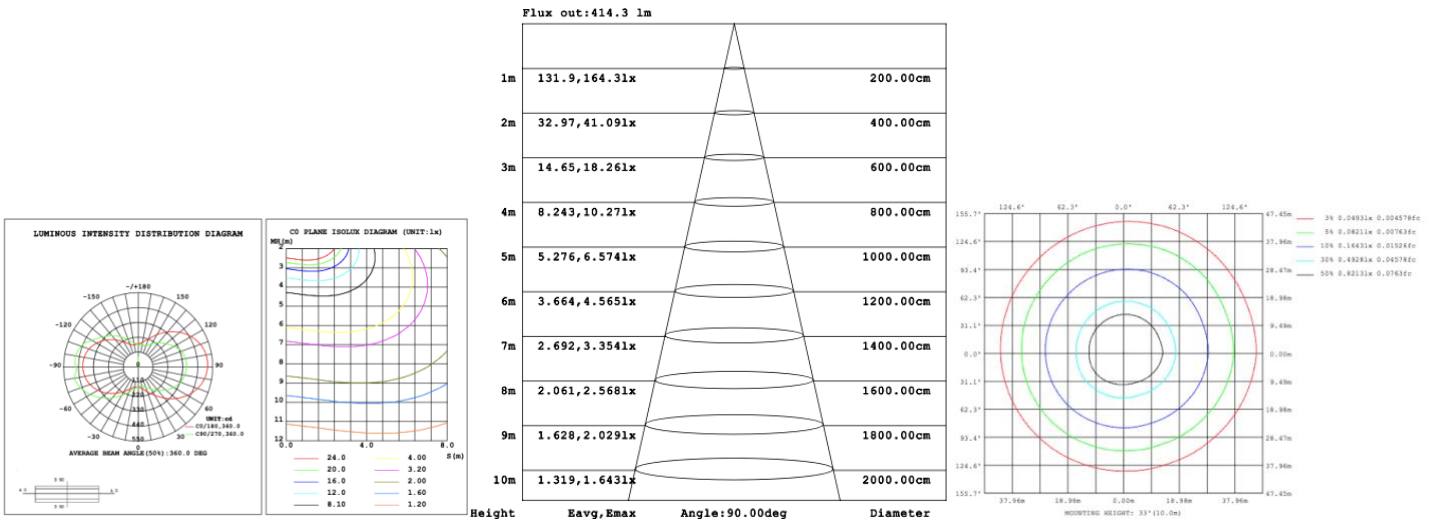

SB-H01A50W 39.37" 50W @ 4000K

Flux out: 1936 lm

Height	Eavg, Emax	Angle: 177.39deg	Diameter
1m	0.1878, 209.81lx		8779.44cm
2m	0.0469, 52.451lx		17558.88cm
3m	0.0209, 23.311lx		26338.33cm
4m	0.0117, 13.111lx		35117.77cm
5m	0.0075, 8.3911lx		43897.21cm
6m	0.0052, 5.8271lx		52676.65cm
7m	0.0038, 4.2811lx		61456.09cm
8m	0.0029, 3.2781lx		70235.53cm
9m	0.0023, 2.5901lx		79014.98cm
10m	0.0019, 2.0981lx		87794.42cm

SB-H01A60W 47.24" 60W @ 4000K

SB-H01A70W 59.06" 70W @ 4000K

SB-H01A80W 70.82" 80W @ 4000K

Illumination Outside the profile
SB-H01B40W 31.50" 40W @ 4000K

SB-H01B50W 39.37" 50W @ 4000K

SB-H01B60W 47.24" 60W @ 4000K