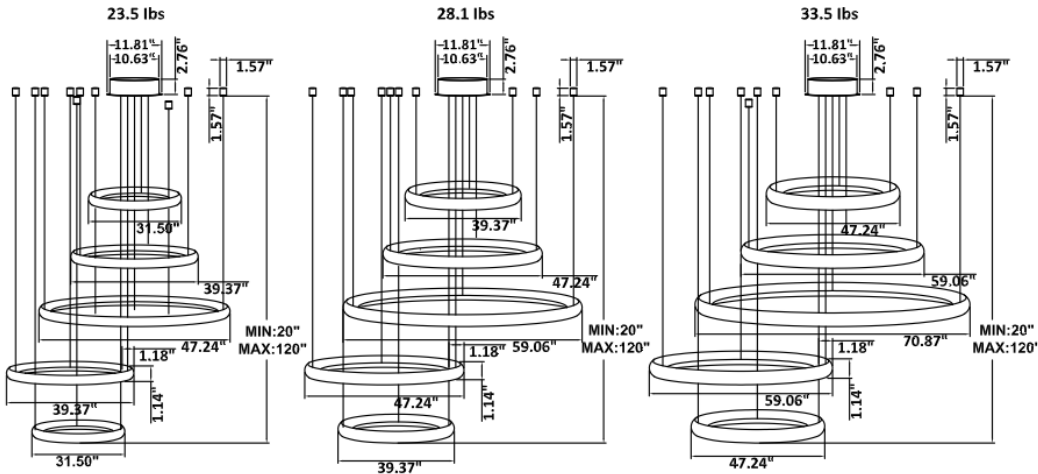

RGBW/TUNABLE WHITE SMART CONTROL: [SEE SPEC AND VIDEO](#)

DIMENSIONS & WEIGHTS: Driver Canopy Size for ZigBee & DMX : 15.75" x 2.76"

SB-H05A Canopy mount, 1,3,5 ring light outside, 2 and 4 ring light inside

SB-H05G Canopy mount and cables fixed directly in the ceiling, 1,3,5 ring light outside, 2 and 4 ring light inside

SB-H05H Remote mount, cables fixed directly in the ceiling, light inside (Driver box size: L10.83" X W3.78" X H1.81")

PHOTOMETRIC Test report for 1 Tier Ring only

Illumination Inside the profile

SB-H01A40W 31.50" 40W @ 4000K

Flux out: 1533 lm

Height	Eavg, Emax	Angle: 176.96deg	Diameter
1m	0.1486, 175.01lx		7537.17cm
2m	0.0372, 43.741lx		15074.33cm
3m	0.0165, 19.441lx		22611.50cm
4m	0.0093, 10.941lx		30148.67cm
5m	0.0059, 6.9981lx		37685.83cm
6m	0.0041, 4.8601lx		45223.00cm
7m	0.0030, 3.5711lx		52760.16cm
8m	0.0023, 2.7341lx		60297.33cm
9m	0.0018, 2.1601lx		67834.50cm
10m	0.0015, 1.7501lx		75371.66cm

SB-H01A50W 39.37" 50W @ 4000K

Flux out: 1936 lm

Height	Eavg, Emax	Angle: 177.39deg	Diameter
1m	0.1878, 209.81lx		8779.44cm
2m	0.0469, 52.451lx		17558.88cm
3m	0.0209, 23.311lx		26338.33cm
4m	0.0117, 13.111lx		35117.77cm
5m	0.0075, 8.3911lx		43897.21cm
6m	0.0052, 5.8271lx		52676.65cm
7m	0.0038, 4.2811lx		61456.09cm
8m	0.0029, 3.2781lx		70235.53cm
9m	0.0023, 2.5901lx		79014.98cm
10m	0.0019, 2.0981lx		87794.42cm