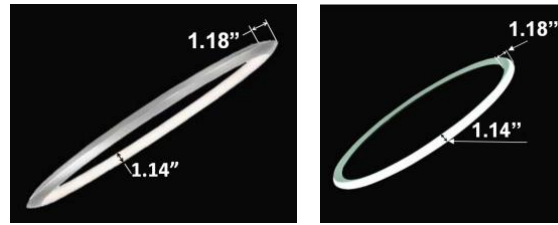

[View Davos 5 tier on website](#) [View Video](#) [View application photos](#)

PRODUCT DESCRIPTION Davos 5 Tier

The **Davos** circular design is made of extruded aluminum with either inside or outside lighting and lenses that beautifully blend the LEDs. Sizes ranging from 31.50" to 70.87". Suspension height adjustable, offering over 6,500 custom powder coated colors, ships assembled.

FEATURES

- 5-year limited warranty.
- Ships assembled.
- Illumination inside or outside the profile.
- Extruded aluminum housing up to 70.87", 1 continuous ring without joints. Custom Configuration available.
- Fixture lumens per watt ratio up to 82 LPW for illumination outside, up to 72 LPW for illumination inside, not including RGBW.
- 10' standard adjustable aircraft cables/power cord adjust by push button grippers, custom length available.

SPECIFICATIONS

- 90+ CRI.
- Input: 100-277V, 50/60Hz.
- 1-10V dimming standard, ELV / TRIAC dimming available.
- UL listed, suitable for dry location.(BAA) Buy American Compliant.
- Built in color temperature selectable. Choose from 2700K/3500K/4000K Or 3000K/3500K/4000K. Custom color temperatures. lumen outputs, RGBW, Tunable White available.

PARTS PACKED WITH STANDARD FIXTURE

- Plastic Anchors, Screws, Wire Connectors
- CCT Selector Switch

Light inside

Light outside