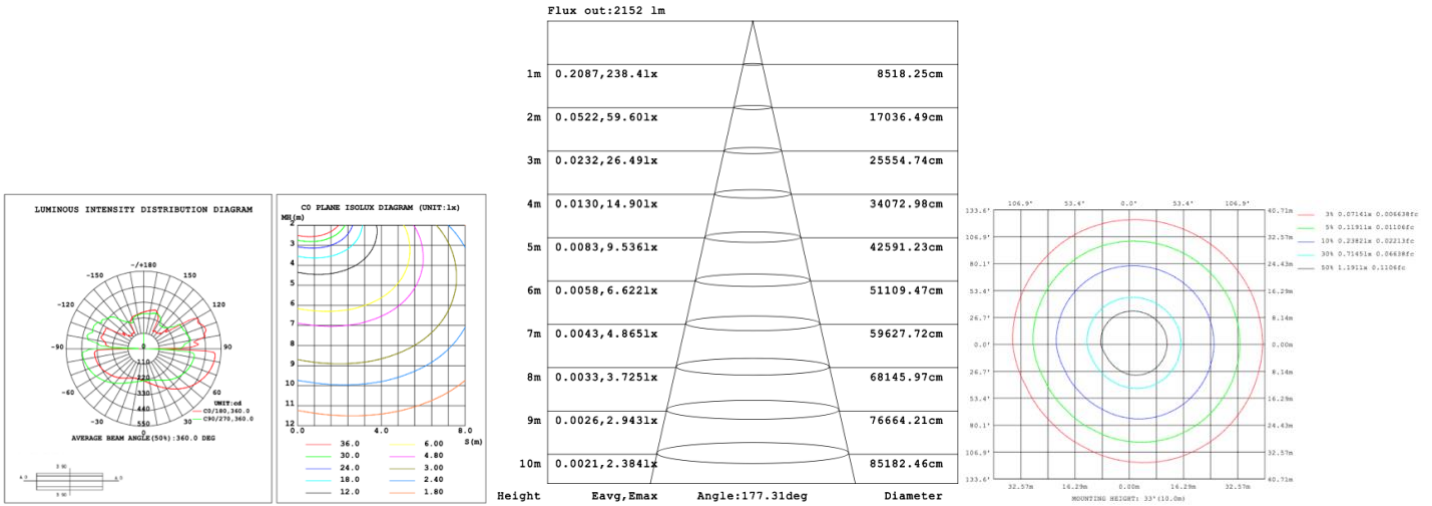

SB-H01A60W 47.24" 60W @ 4000K