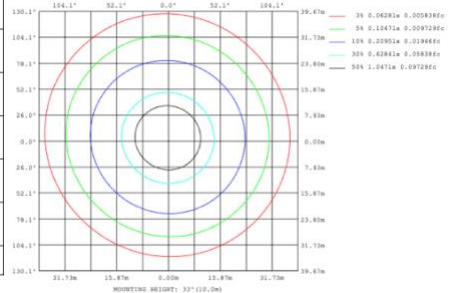

PHOTOMETRIC Test report for 1 Tier Ring only

Illumination Inside the profile

SB-H01A40W 31.50" 40W @ 4000K

Flux out: 1533 lm

Height	Eavg, Emax	Angle: 176.96deg	Diameter
1m	0.1486, 175.01lx		7537.17cm
2m	0.0372, 43.741lx		15074.33cm
3m	0.0165, 19.441lx		22611.50cm
4m	0.0093, 10.941lx		30148.67cm
5m	0.0059, 6.9981lx		37685.83cm
6m	0.0041, 4.8601lx		45223.00cm
7m	0.0030, 3.5711lx		52760.16cm
8m	0.0023, 2.7341lx		60297.33cm
9m	0.0018, 2.1601lx		67834.50cm
10m	0.0015, 1.7501lx		75371.66cm

SB-H01A50W 39.37" 50W @ 4000K

Flux out: 1936 lm

Height	Eavg, Emax	Angle: 177.39deg	Diameter
1m	0.1878, 209.81lx		8779.44cm
2m	0.0469, 52.451lx		17558.88cm
3m	0.0209, 23.311lx		26338.33cm
4m	0.0117, 13.111lx		35117.77cm
5m	0.0075, 8.3911lx		43897.21cm
6m	0.0052, 5.8271lx		52676.65cm
7m	0.0038, 4.2811lx		61456.09cm
8m	0.0029, 3.2781lx		70235.53cm
9m	0.0023, 2.5901lx		79014.98cm
10m	0.0019, 2.0981lx		87794.42cm