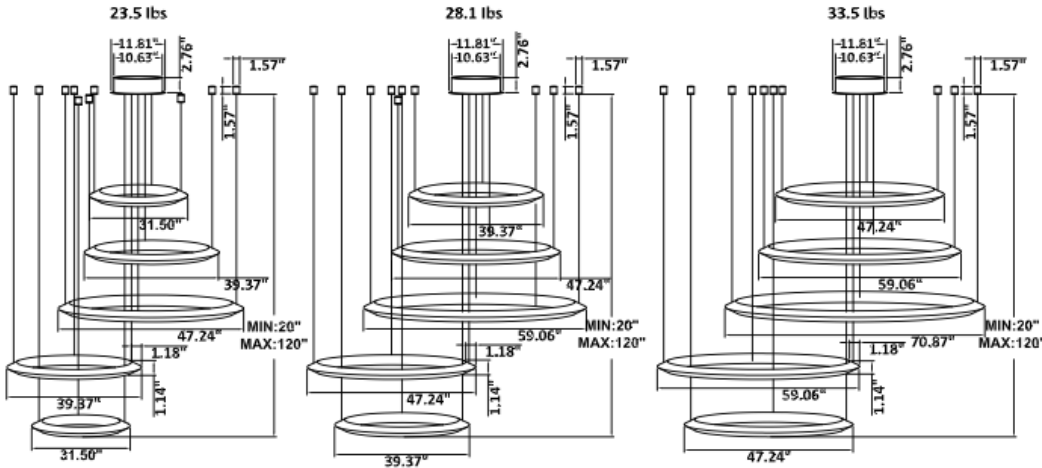

SB-H05E Canopy mount and cables fixed directly in the ceiling, light inside