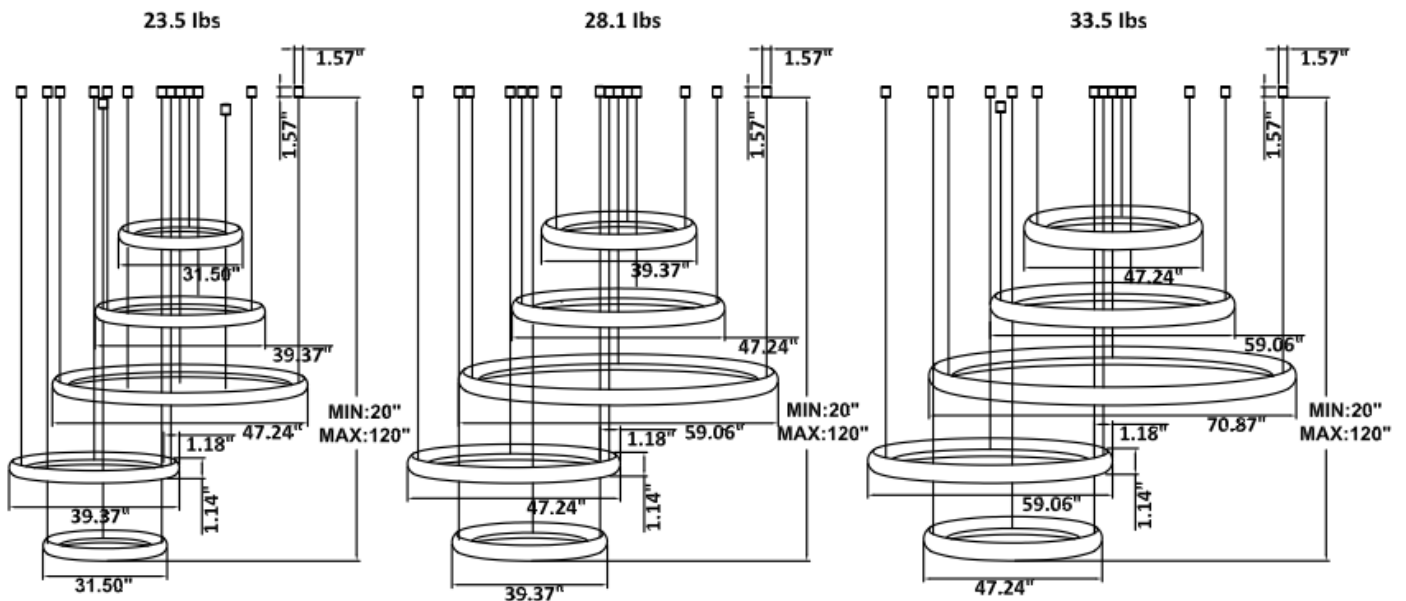

SB-H05I Remote mount, cables fixed directly in the ceiling, light outside (Driver box size: L10.83" X W3.78" X H1.81")