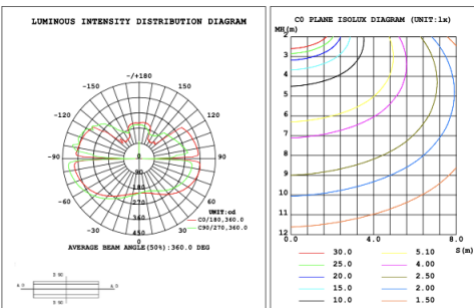

PHOTOMETRIC Test report for 1 Tier Ring only

Illumination Inside the profile

SB-H01A40W 31.50" 40W @ 4000K

Flux out: 1533 lm

Height	Eavg, Emax	Angle: 176.96deg	Diameter
1m	0.1486, 175.01lx		7537.17cm
2m	0.0372, 43.741lx		15074.33cm
3m	0.0165, 19.441lx		22611.50cm
4m	0.0093, 10.941lx		30148.67cm
5m	0.0059, 6.9981lx		37685.83cm
6m	0.0041, 4.8601lx		45223.00cm
7m	0.0030, 3.5711lx		52760.16cm
8m	0.0023, 2.7341lx		60297.33cm
9m	0.0018, 2.1601lx		67834.50cm
10m	0.0015, 1.7501lx		75371.66cm

SB-H01A50W 39.37" 50W @ 4000K

Flux out: 1936 lm

Height	Eavg, Emax	Angle: 177.39deg	Diameter
1m	0.1878, 209.81lx		8779.44cm
2m	0.0469, 52.451lx		17558.88cm
3m	0.0209, 23.311lx		26338.33cm
4m	0.0117, 13.111lx		35117.77cm
5m	0.0075, 8.3911lx		43897.21cm
6m	0.0052, 5.8271lx		52676.65cm
7m	0.0038, 4.2811lx		61456.09cm
8m	0.0029, 3.2781lx		70235.53cm
9m	0.0023, 2.5901lx		79014.98cm
10m	0.0019, 2.0981lx		87794.42cm