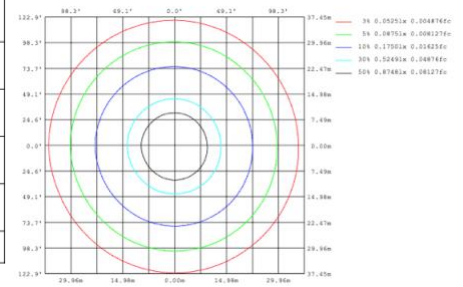

PHOTOMETRIC Test report for 1 Tier Ring only

Illumination Inside the profile

SB-H01A40W 31.50" 40W @ 4000K

Flux out: 1533 lm

Height	Eavg, Emax	Angle: 176.96deg	Diameter
1m	0.1486, 175.01lx		7537.17cm
2m	0.0372, 43.741lx		15074.33cm
3m	0.0165, 19.441lx		22611.50cm
4m	0.0093, 10.941lx		30148.67cm
5m	0.0059, 6.9981lx		37685.83cm
6m	0.0041, 4.8601lx		45223.00cm
7m	0.0030, 3.5711lx		52760.16cm
8m	0.0023, 2.7341lx		60297.33cm
9m	0.0018, 2.1601lx		67834.50cm
10m	0.0015, 1.7501lx		75371.66cm

SB-H01A50W 39.37" 50W @ 4000K

Flux out: 1936 lm

Height	Eavg, Emax	Angle: 177.39deg	Diameter
1m	0.1878, 209.81lx		8779.44cm
2m	0.0469, 52.451lx		17558.88cm
3m	0.0209, 23.311lx		26338.33cm
4m	0.0117, 13.111lx		35117.77cm
5m	0.0075, 8.3911lx		43897.21cm
6m	0.0052, 5.8271lx		52676.65cm
7m	0.0038, 4.2811lx		61456.09cm
8m	0.0029, 3.2781lx		70235.53cm
9m	0.0023, 2.5901lx		79014.98cm
10m	0.0019, 2.0981lx		87794.42cm