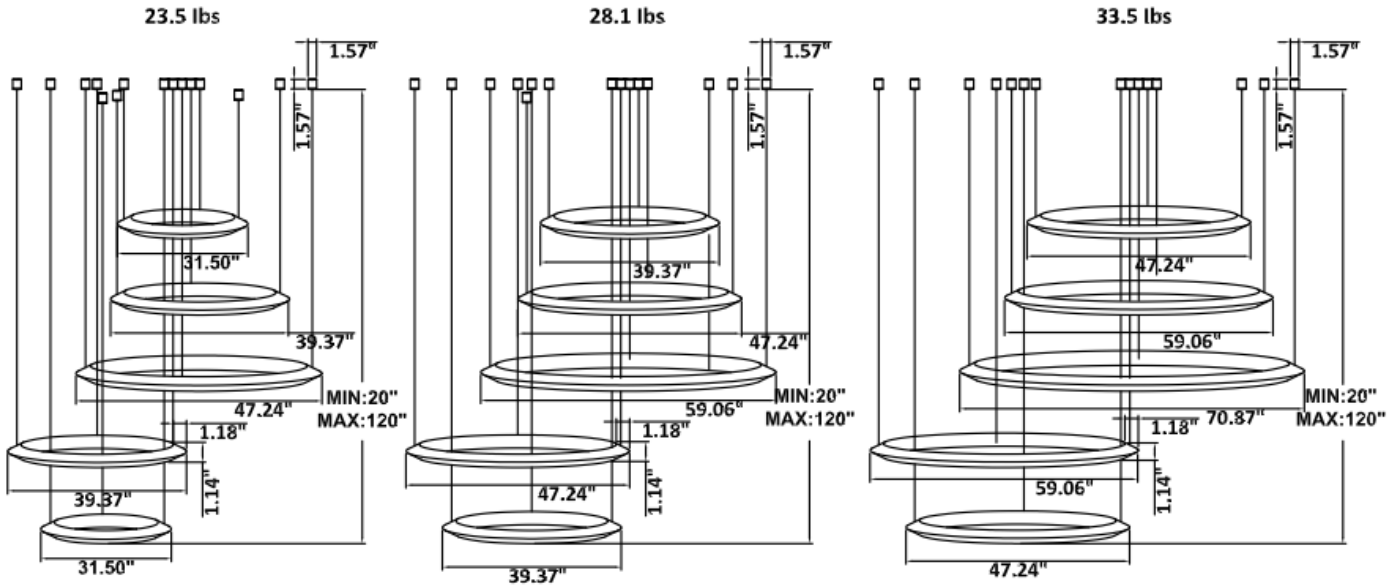

RGBW/TUNABLE WHITE SMART CONTROL: [SEE SPEC AND VIDEO](#)

DIMENSIONS & WEIGHTS: Driver Canopy Size for ZigBee & DMX : 15.75" x 2.76"

SB-H05A Canopy mount, 1,3,5 ring light outside, 2 and 4 ring light inside

SB-H05G Canopy mount and cables fixed directly in the ceiling, 1,3,5 ring light outside, 2 and 4 ring light inside

SB-H05H Remote mount, cables fixed directly in the ceiling, light inside (Driver box size: L10.83" X W3.78" X H1.81")

PHOTOMETRIC Test report for 1 Tier Ring only

Illumination Inside the profile

SB-H01A40W 31.50" 40W @ 4000K

Flux out: 1533 lm

Height	Eavg, Emax	Angle: 176.96deg	Diameter
1m	0.1486, 175.01lx		7537.17cm
2m	0.0372, 43.741lx		15074.33cm
3m	0.0165, 19.441lx		22611.50cm
4m	0.0093, 10.941lx		30148.67cm
5m	0.0059, 6.9981lx		37685.83cm
6m	0.0041, 4.8601lx		45223.00cm
7m	0.0030, 3.5711lx		52760.16cm
8m	0.0023, 2.7341lx		60297.33cm
9m	0.0018, 2.1601lx		67834.50cm
10m	0.0015, 1.7501lx		75371.66cm

SB-H01A50W 39.37" 50W @ 4000K

Flux out: 1936 lm

Height	Eavg, Emax	Angle: 177.39deg	Diameter
1m	0.1878, 209.81lx		8779.44cm
2m	0.0469, 52.451lx		17558.88cm
3m	0.0209, 23.311lx		26338.33cm
4m	0.0117, 13.111lx		35117.77cm
5m	0.0075, 8.3911lx		43897.21cm
6m	0.0052, 5.8271lx		52676.65cm
7m	0.0038, 4.2811lx		61456.09cm
8m	0.0029, 3.2781lx		70235.53cm
9m	0.0023, 2.5901lx		79014.98cm
10m	0.0019, 2.0981lx		87794.42cm