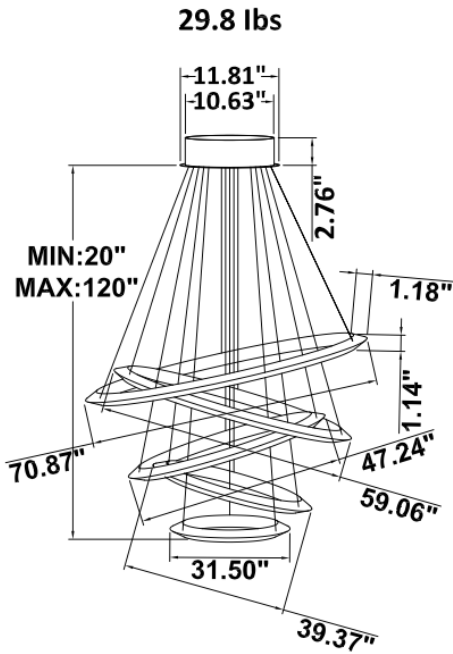

SB-H05G Canopy mount and cables fixed directly in the ceiling, 1,3,5 ring light outside, 2 and 4 ring light inside

SB-H05H Remote mount, cables fixed directly in the ceiling, light inside (Driver box size: L10.83" X W3.78" X H1.81")

SB-H05I Remote mount, cables fixed directly in the ceiling, light outside (Driver box size: L10.83" X W3.78" X H1.81")

SB-H05K Canopy mount with swiveled rings, light inside

SB-H05R Remote mount, cables fixed directly in the ceiling, 1, 3, 5 ring light inside, 2 and 4 ring light outside (Driver box size: L10.83" X W3.78" X H1.81")

PHOTOMETRIC Test report for 1 Tier Ring only

Illumination Inside the profile

SB-H01A40W 31.50" 40W @ 4000K

Flux out: 1533 lm

Height	Eavg, Emax	Angle: 176.96deg	Diameter
1m	0.1486, 175.01lx		7537.17cm
2m	0.0372, 43.741lx		15074.33cm
3m	0.0165, 19.441lx		22611.50cm
4m	0.0093, 10.941lx		30148.67cm
5m	0.0059, 6.9981lx		37685.83cm
6m	0.0041, 4.8601lx		45223.00cm
7m	0.0030, 3.5711lx		52760.16cm
8m	0.0023, 2.7341lx		60297.33cm
9m	0.0018, 2.1601lx		67834.50cm
10m	0.0015, 1.7501lx		75371.66cm

SB-H01A50W 39.37" 50W @ 4000K

Flux out: 1936 lm

Height	Eavg, Emax	Angle: 177.39deg	Diameter
1m	0.1878, 209.81lx		8779.44cm
2m	0.0469, 52.451lx		17558.88cm
3m	0.0209, 23.311lx		26338.33cm
4m	0.0117, 13.111lx		35117.77cm
5m	0.0075, 8.3911lx		43897.21cm
6m	0.0052, 5.8271lx		52676.65cm
7m	0.0038, 4.2811lx		61456.09cm
8m	0.0029, 3.2781lx		70235.53cm
9m	0.0023, 2.5901lx		79014.98cm
10m	0.0019, 2.0981lx		87794.42cm