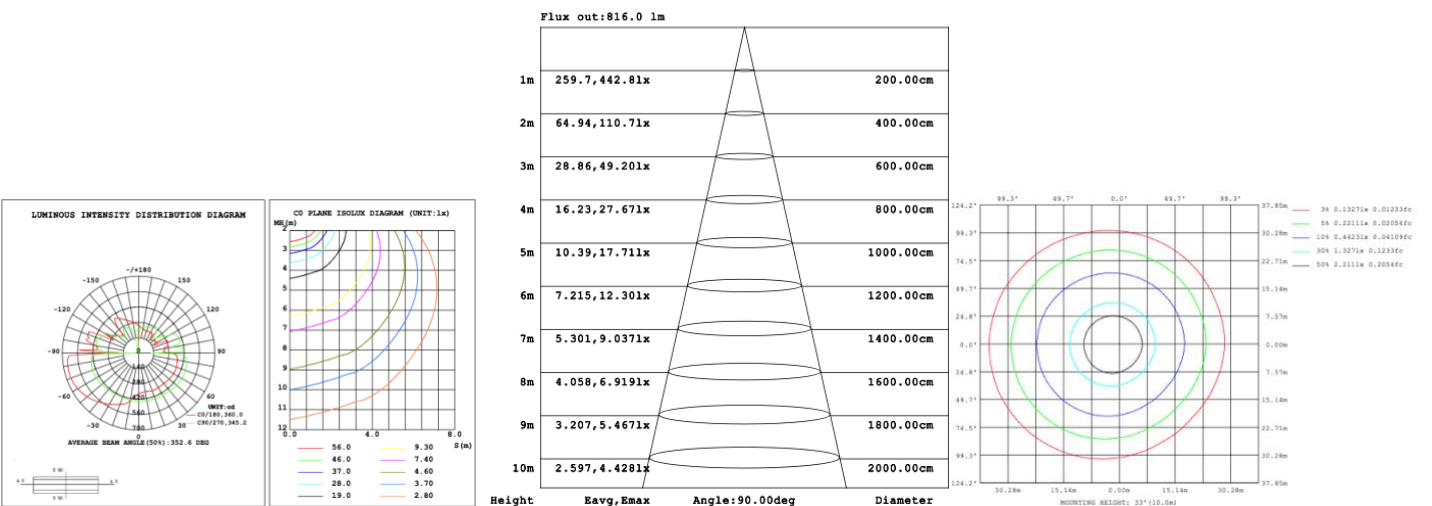

SB-H01A80W 70.82" 80W @ 4000K