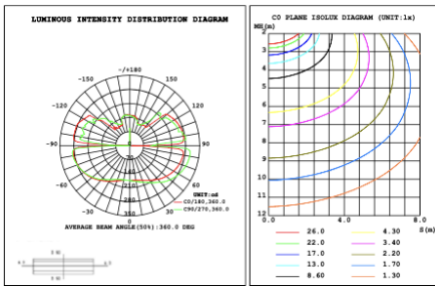

PHOTOMETRIC Test report for 1 Tier Ring only

Illumination Inside the profile

SB-H01A40W 31.50" 40W @ 4000K

Flux out: 1533 lm

Height	Eavg, Emax	Angle: 176.96deg	Diameter
1m	0.1486, 175.01lx		7537.17cm
2m	0.0372, 43.741lx		15074.33cm
3m	0.0165, 19.441lx		22611.50cm
4m	0.0093, 10.941lx		30148.67cm
5m	0.0059, 6.9981lx		37685.83cm
6m	0.0041, 4.8601lx		45223.00cm
7m	0.0030, 3.5711lx		52760.16cm
8m	0.0023, 2.7341lx		60297.33cm
9m	0.0018, 2.1601lx		67834.50cm
10m	0.0015, 1.7501lx		75371.66cm

SB-H01A50W 39.37" 50W @ 4000K

Flux out: 1936 lm

Height	Eavg, Emax	Angle: 177.39deg	Diameter
1m	0.1878, 209.81lx		8779.44cm
2m	0.0469, 52.451lx		17558.88cm
3m	0.0209, 23.311lx		26338.33cm
4m	0.0117, 13.111lx		35117.77cm
5m	0.0075, 8.3911lx		43897.21cm
6m	0.0052, 5.8271lx		52676.65cm
7m	0.0038, 4.2811lx		61456.09cm
8m	0.0029, 3.2781lx		70235.53cm
9m	0.0023, 2.5901lx		79014.98cm
10m	0.0019, 2.0981lx		87794.42cm