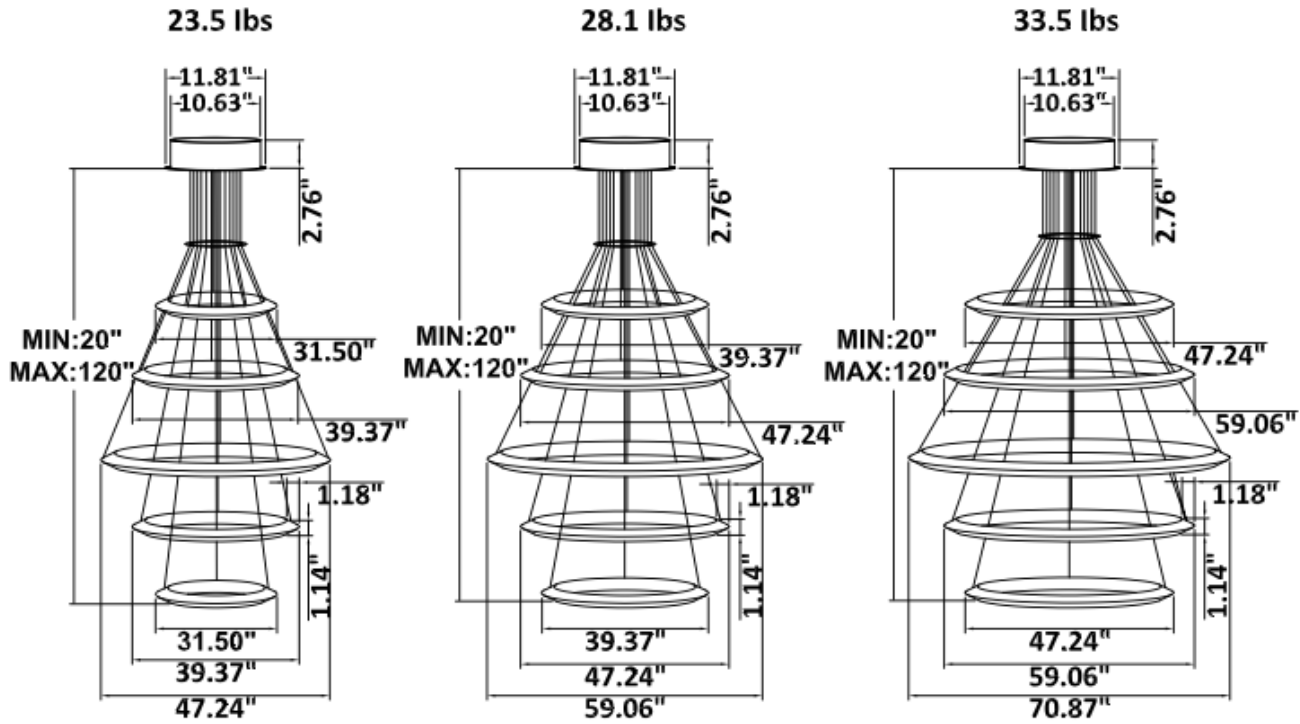

SB-H05C Canopy mount with accent ring , light inside