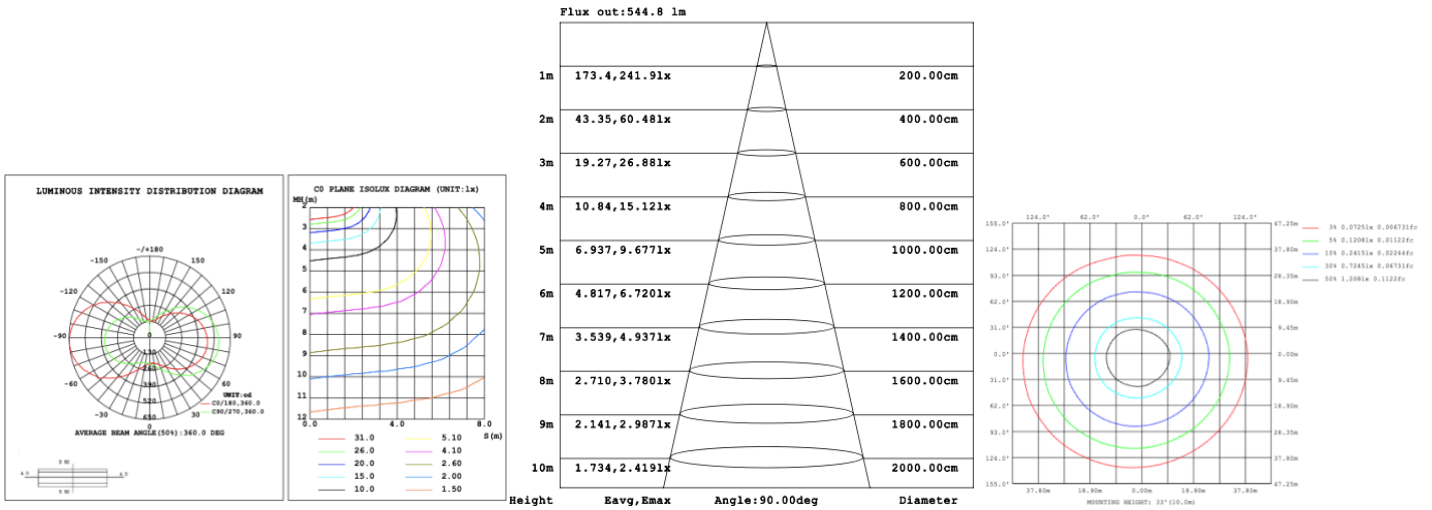

SB-H01B70W 59.06" 70W @ 4000K