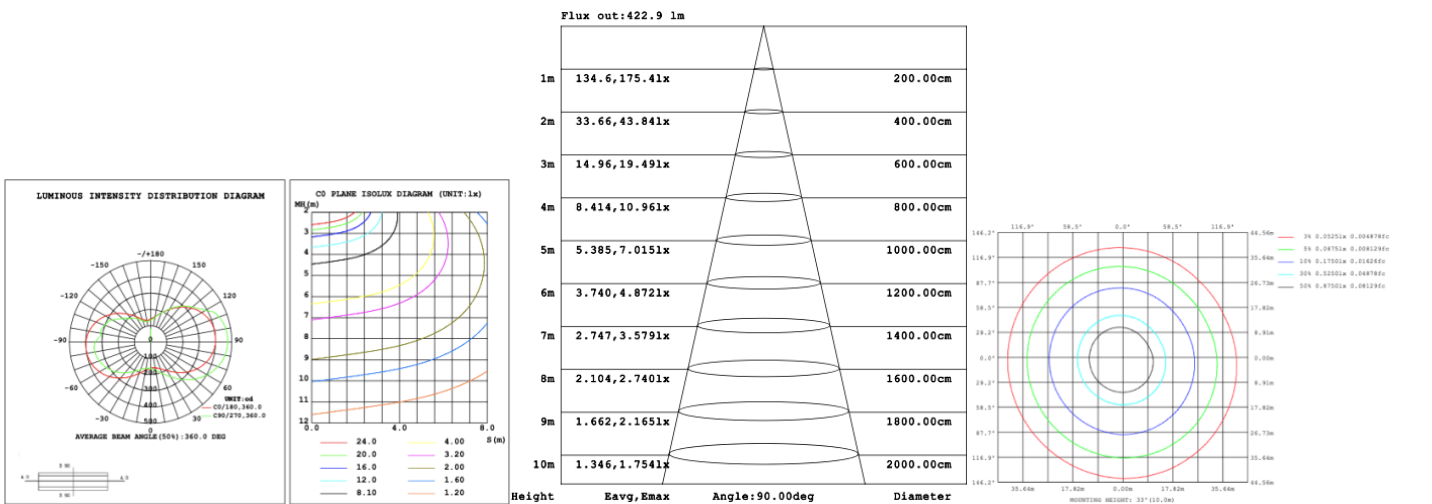

SB-H01A50W 39.37" 50W @ 4000K

Flux out: 1936 lm

Height	Eavg, Emax	Angle: 177.39deg	Diameter
1m	0.1878, 209.81lx		8779.44cm
2m	0.0469, 52.451lx		17558.88cm
3m	0.0209, 23.311lx		26338.33cm
4m	0.0117, 13.111lx		35117.77cm
5m	0.0075, 8.3911lx		43897.21cm
6m	0.0052, 5.8271lx		52676.65cm
7m	0.0038, 4.2811lx		61456.09cm
8m	0.0029, 3.2781lx		70235.53cm
9m	0.0023, 2.5901lx		79014.98cm
10m	0.0019, 2.0981lx		87794.42cm

SB-H01A60W 47.24" 60W @ 4000K

SB-H01A70W 59.06" 70W @ 4000K

SB-H01A80W 70.82" 80W @ 4000K

Illumination Outside the profile
SB-H01B40W 31.50" 40W @ 4000K

SB-H01B50W 39.37" 50W @ 4000K

SB-H01B60W 47.24" 60W @ 4000K