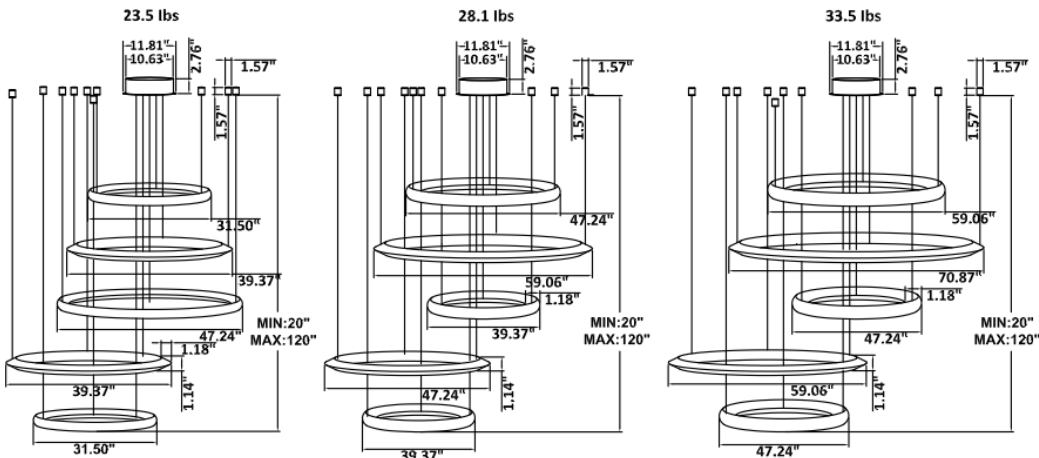

RGBW/TUNABLE WHITE SMART CONTROL: [SEE SPEC AND VIDEO](#)

DIMENSIONS & WEIGHTS: Driver Canopy Size for ZigBee & DMX : 15.75" x 2.76"

SB-H05A Canopy mount, 1,3,5 ring light outside, 2 and 4 ring light inside

SB-H05G Canopy mount and cables fixed directly in the ceiling, 1,3,5 ring light outside, 2 and 4 ring light inside

SB-H05H Remote mount, cables fixed directly in the ceiling, light inside (Driver box size: L10.83" X W3.78" X H1.81")

PHOTOMETRIC Test report for 1 Tier Ring only

Illumination Inside the profile

SB-H01A40W 31.50" 40W @ 4000K

Flux out: 1533 lm

Height	Eavg, Emax	Angle: 176.96deg	Diameter
1m	0.1486, 175.01lx		7537.17cm
2m	0.0372, 43.741lx		15074.33cm
3m	0.0165, 19.441lx		22611.50cm
4m	0.0093, 10.941lx		30148.67cm
5m	0.0059, 6.9981lx		37685.83cm
6m	0.0041, 4.8601lx		45223.00cm
7m	0.0030, 3.5711lx		52760.16cm
8m	0.0023, 2.7341lx		60297.33cm
9m	0.0018, 2.1601lx		67834.50cm
10m	0.0015, 1.7501lx		75371.66cm

SB-H01A50W 39.37" 50W @ 4000K

Flux out: 1936 lm

Height	Eavg, Emax	Angle: 177.39deg	Diameter
1m	0.1878, 209.81lx		8779.44cm
2m	0.0469, 52.451lx		17558.88cm
3m	0.0209, 23.311lx		26338.33cm
4m	0.0117, 13.111lx		35117.77cm
5m	0.0075, 8.3911lx		43897.21cm
6m	0.0052, 5.8271lx		52676.65cm
7m	0.0038, 4.2811lx		61456.09cm
8m	0.0029, 3.2781lx		70235.53cm
9m	0.0023, 2.5901lx		79014.98cm
10m	0.0019, 2.0981lx		87794.42cm