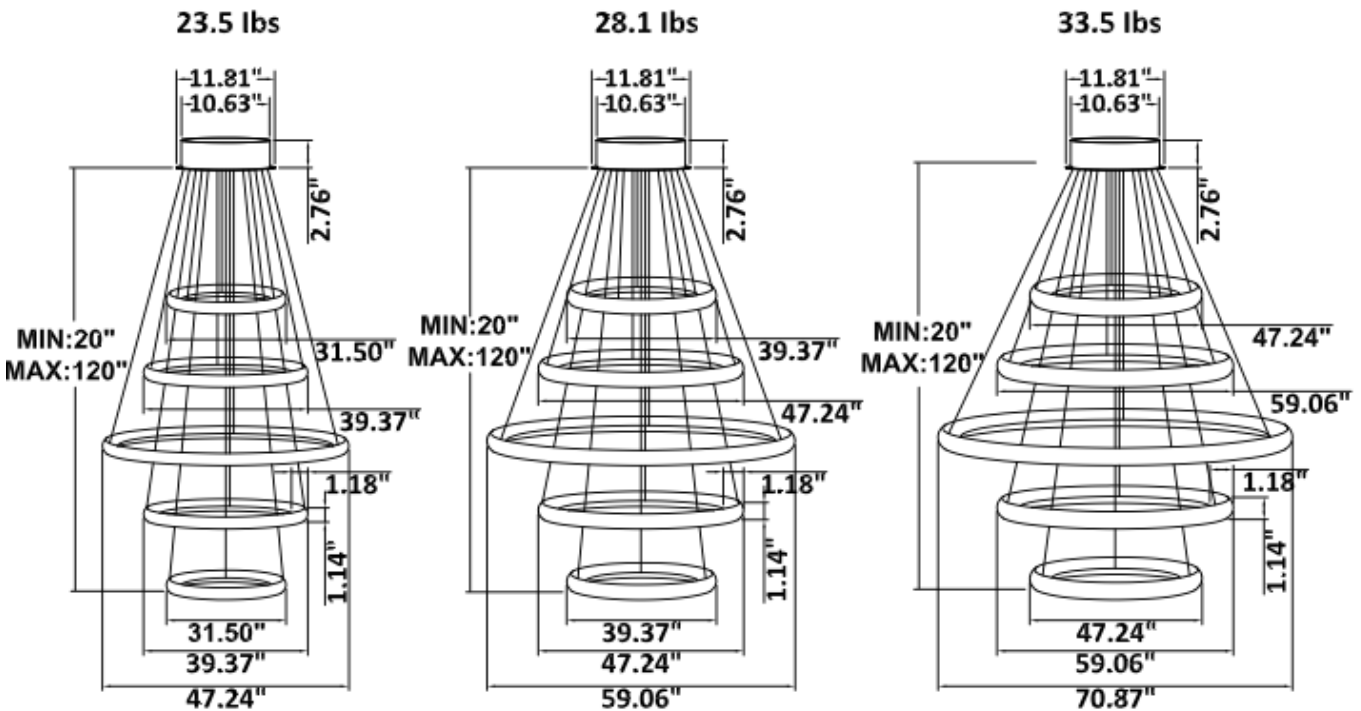

SB-H05B Canopy mount, light outside