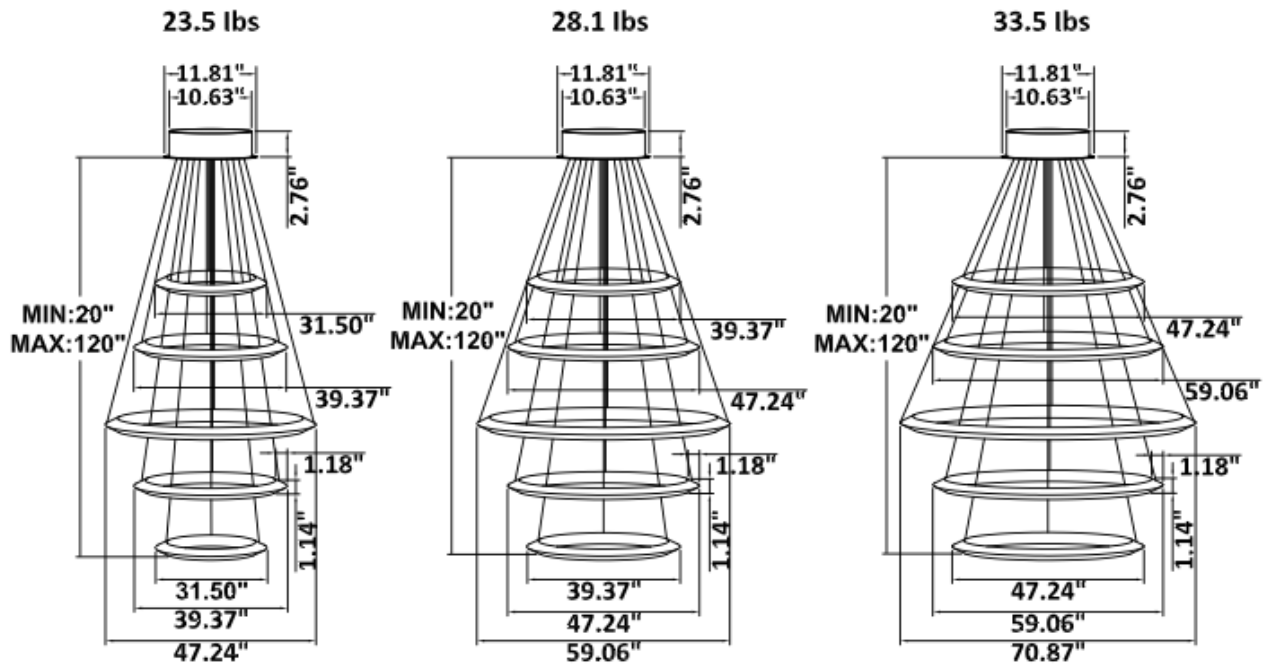

SB-H05D Canopy mount, light inside