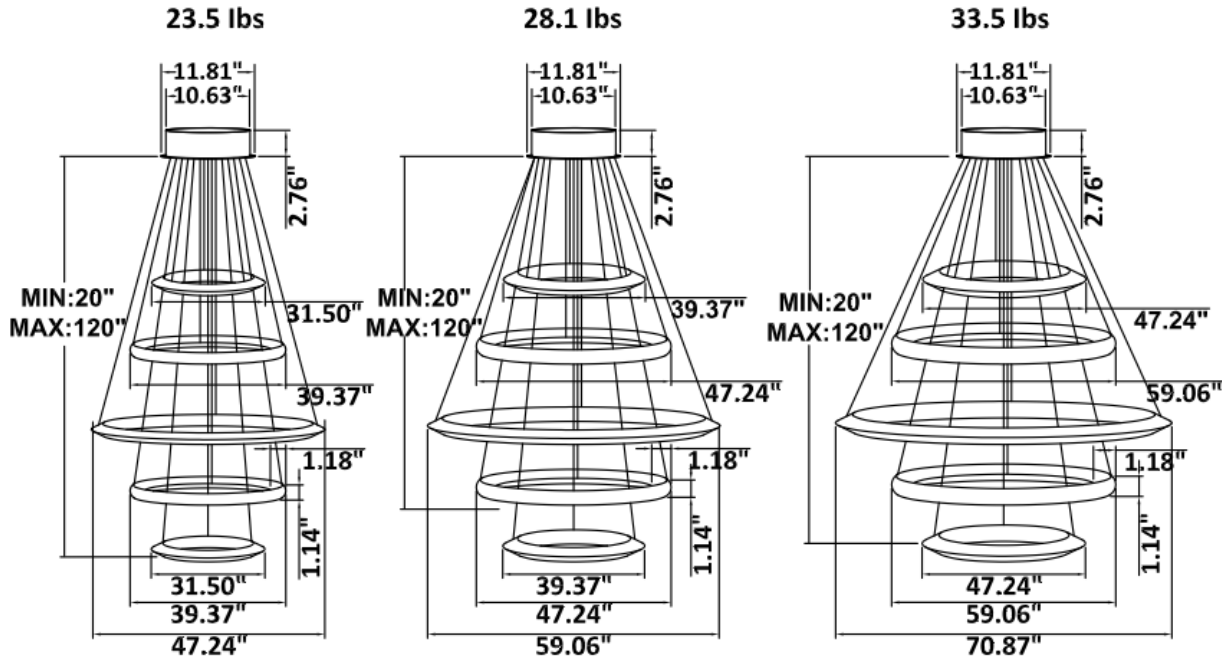

Example: SB-H05A200WSB

Products Series	Wattage/Size	"E" Kelvin temp options	"W" Controls (don't select this column if selected S or A)	"Z" Profile Finishes	"X" Aircraft Cable
*SB-H05A	*240W = 31.50" + 39.37" + 47.24" + 39.37" + 31.50"	*S=3000K/3500K/4000K	*Blank=1-10V dimming	*B=Black Jack	*Blank=10' foot 120" (Standard)
SB-H05B	290W = 39.37" + 47.24" + 59.06" + 47.24" + 39.37"	CCT Color Selector, 4000K factory color default set, CRI 90	L=ELV / Triac dimming	S=Platinum Silver	5'=5 foot 60"
SB-H05C					
SB-H05D					
SB-H05R					
SB-H05E	240W = 31.50" + 39.37" + 47.24" + 39.37" + 31.50"	A=2700K/3500K/4000K Color Select by internal CCT color Selector, 4000K factory color default set. CRI 90	D=DMX (for RGBW and Tunable White, control by Wall Switch or DMX control system)	O=Oil Rubbed Bronze	20'=20 foot 240"
SB-H05F	290W = 39.37" + 47.24" + 59.06" + 47.24" + 39.37"				25'=25 foot 300"
SB-H05H	340W = 47.24" + 59.06" + 70.87" + 59.06" + 47.24"				30'=30 foot 360"
SB-H05I	70.87" + 59.06" + 47.24"				
SB-H05G	240W = 31.50" + 39.37" + 47.24" + 39.37" + 31.50"	T=3K-4K Tunable White control by remote/wall control	Z=ZigBee (for RGBW and CCT Tunable / dimmable using remote, App and Google Alexa voice.	Find page 3 for color options or select from website Color Collections	
	290W = 47.24" + 59.06" + 39.37" + 47.24" + 39.37"	R3= RGB+3000K			
	340W = 59.06" + 70.87" + 47.24" + 59.06" + 47.24"	R4=RGB+4000K			
SB-H05K	300W = 70.87" + 59.06" + 47.24" + 39.37" + 31.50"				
Request price for other Kelvin temp and configurations			See control options		

RGBW/TUNABLE WHITE SMART CONTROL: [SEE SPEC AND VIDEO](#)

DIMENSIONS & WEIGHTS: Driver Canopy Size for ZigBee & DMX : 15.75" x 2.76"

SB-H05A Canopy mount, 1,3,5 ring light outside, 2 and 4 ring light inside