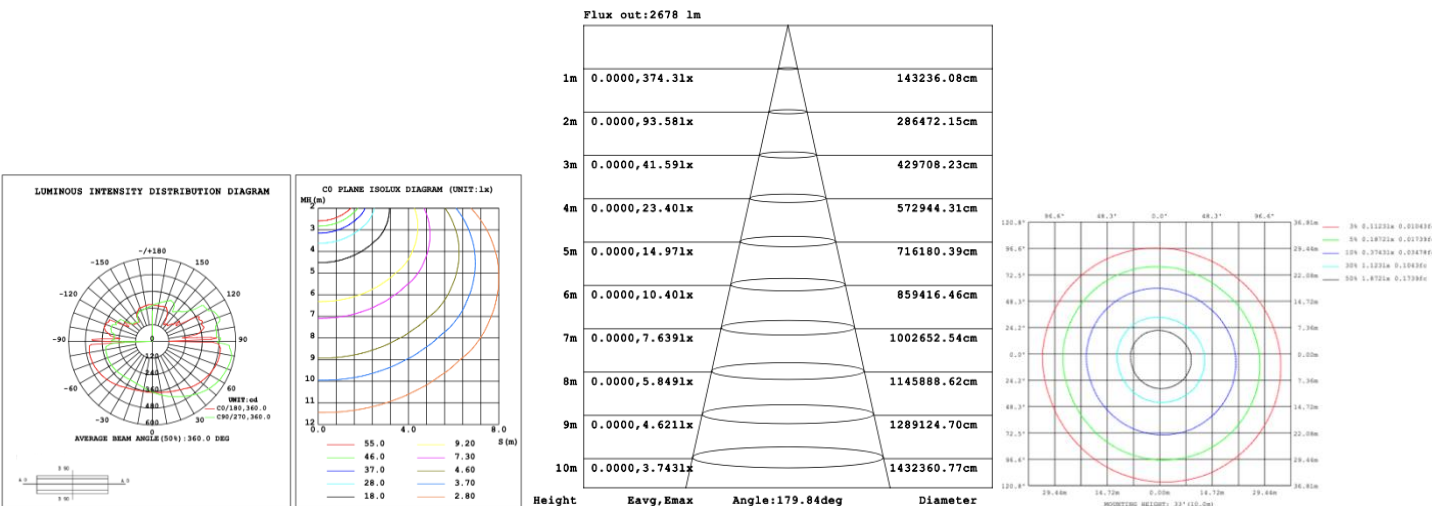

SB-H01A70W 59.06" 70W @ 4000K