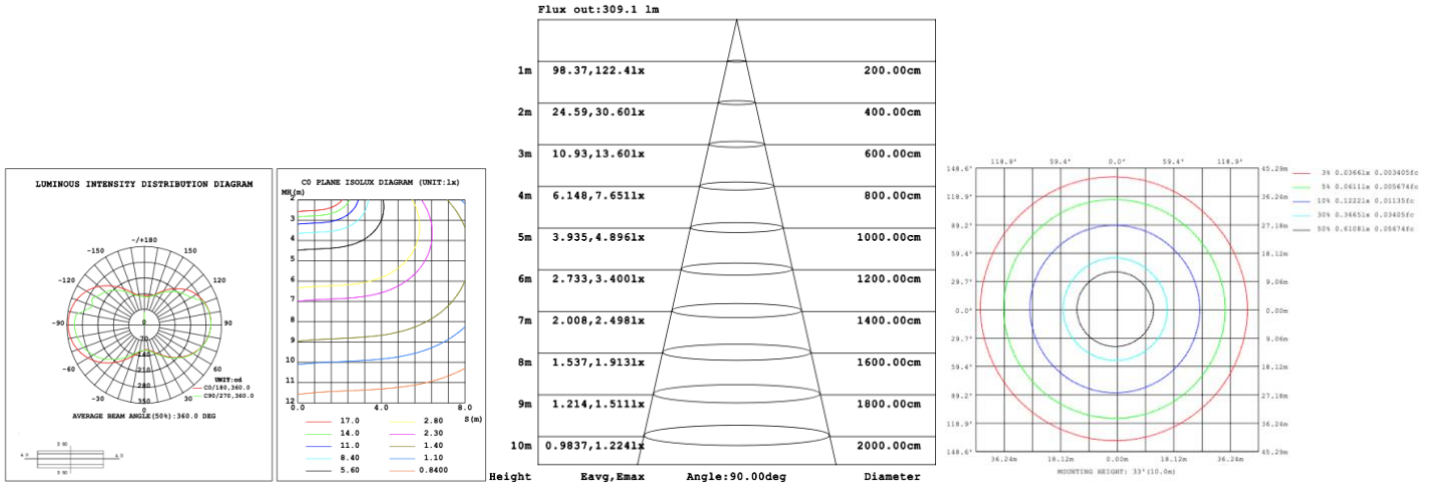

SB-H01A50W 39.37" 50W @ 4000K

Flux out: 1936 lm

Height	Eavg, Emax	Angle: 177.39deg	Diameter
1m	0.1878, 209.81lx		8779.44cm
2m	0.0469, 52.451lx		17558.88cm
3m	0.0209, 23.311lx		26338.33cm
4m	0.0117, 13.111lx		35117.77cm
5m	0.0075, 8.3911lx		43897.21cm
6m	0.0052, 5.8271lx		52676.65cm
7m	0.0038, 4.2811lx		61456.09cm
8m	0.0029, 3.2781lx		70235.53cm
9m	0.0023, 2.5901lx		79014.98cm
10m	0.0019, 2.0981lx		87794.42cm

SB-H01A60W 47.24" 60W @ 4000K

SB-H01A70W 59.06" 70W @ 4000K

SB-H01A80W 70.82" 80W @ 4000K

Illumination Outside the profile
SB-H01B40W 31.50" 40W @ 4000K

SB-H01B50W 39.37" 50W @ 4000K

SB-H01B60W 47.24" 60W @ 4000K