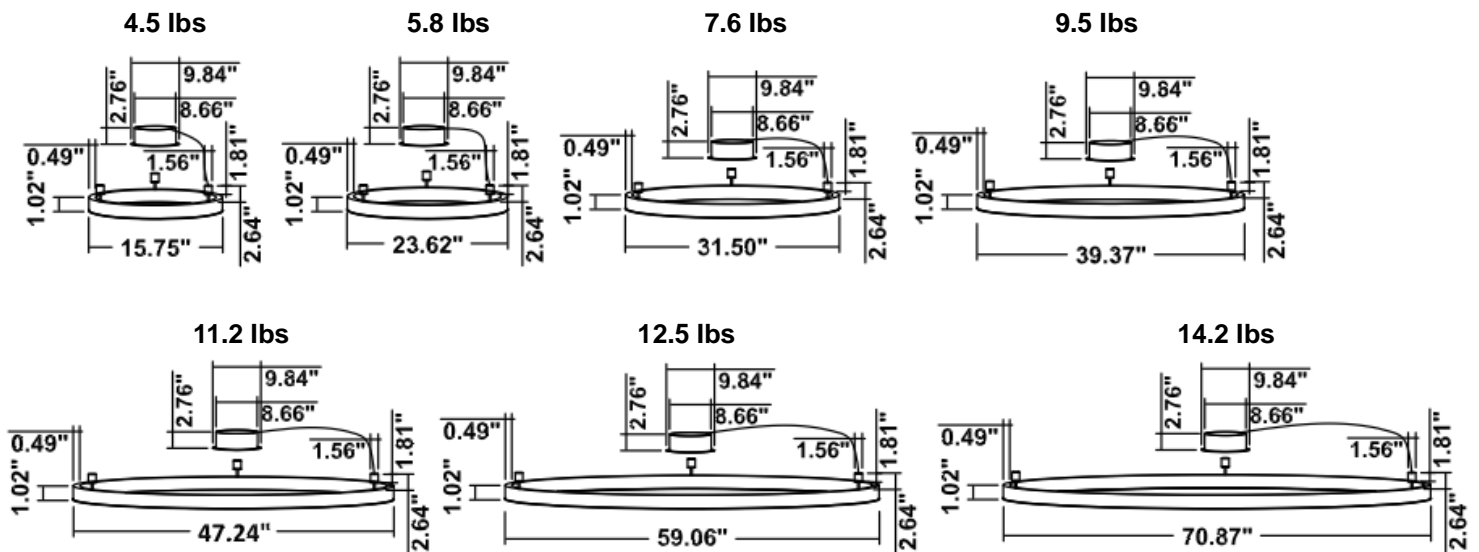

SB-D101F Surface mount