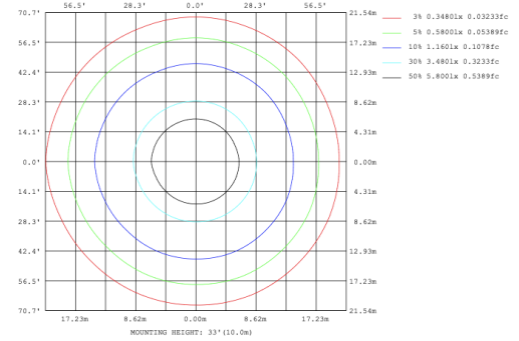

SB-D101A30WSZ 23.62" 30W @ 4000K

Flux out:985.8 lm

SB-D101A40WSZ 31.50" 40W @ 4000K

SB-D101A50WSZ 39.37" 50W @ 4000K

SB-D101A60WSZ 47.24" 60W @ 4000K

SB-D101A70WSZ 59.06" 70W @ 4000K

SB-D101A80WSZ 70.87" 80W @ 4000K