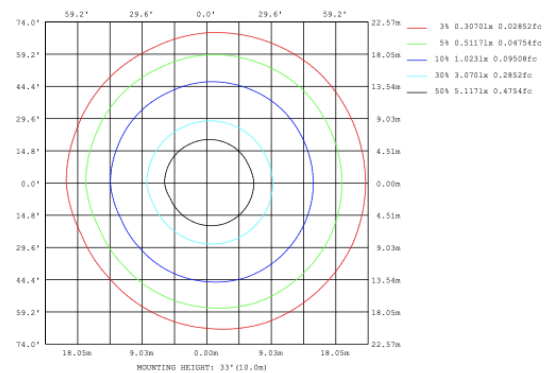

SB-D101A30WSZ 23.62" 30W @ 4000K

Flux out:985.8 lm

SB-D101A40WSZ 31.50" 40W @ 4000K

SB-D101A50WSZ 39.37" 50W @ 4000K

SB-D101A60WSZ 47.24" 60W @ 4000K

SB-D101A70WSZ 59.06" 70W @ 4000K

SB-D101A80WSZ 70.87" 80W @ 4000K