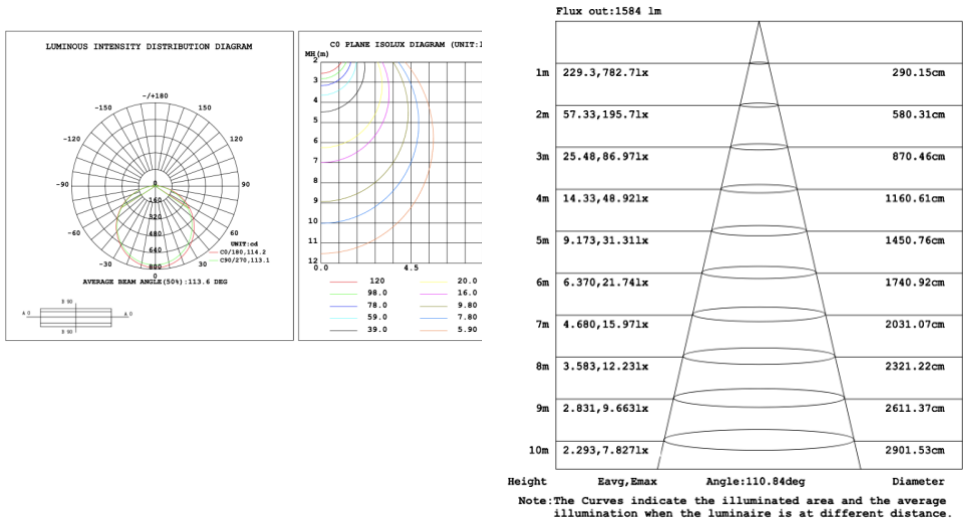

SB-D101A30WSZ 23.62" 30W @ 4000K

Flux out:985.8 lm

SB-D101A40WSZ 31.50" 40W @ 4000K

SB-D101A50WSZ 39.37" 50W @ 4000K

SB-D101A60WSZ 47.24" 60W @ 4000K

SB-D101A70WSZ 59.06" 70W @ 4000K

SB-D101A80WSZ 70.87" 80W @ 4000K