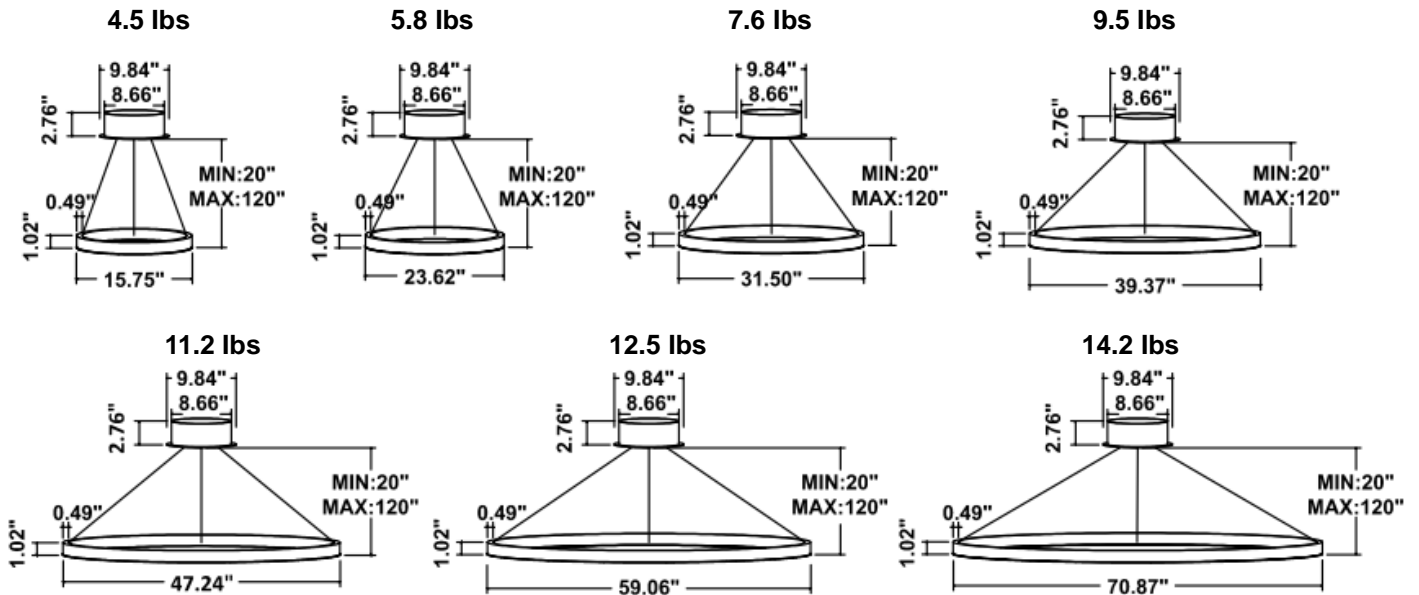

DIMENSIONS & WEIGHTS: Canopy Size for ZigBee & DMX: 15.75" x 2.76"

SB-D101A Canopy mount

SB-D101B Canopy mount with accent ring

SB-D101C Remote driver with cables fixed directly in the ceiling

SB-D101D Canopy mount with accent clip