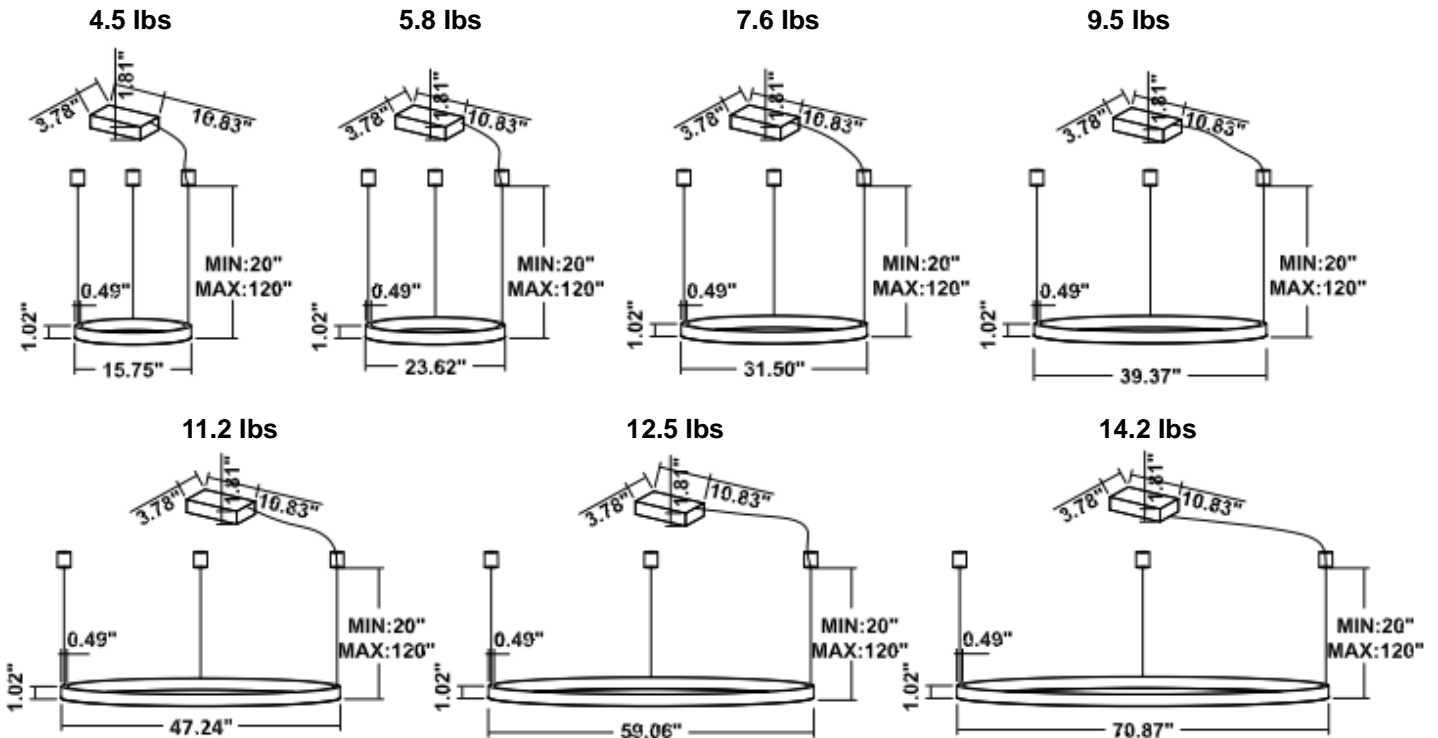

DIMENSIONS & WEIGHTS: Canopy Size for ZigBee & DMX: 15.75" x 2.76"

SB-D101A Canopy mount

SB-D101B Canopy mount with accent ring

SB-D101C Remote driver with cables fixed directly in the ceiling

SB-D101D Canopy mount with accent clip

SB-D101E Remote driver with cables fixed directly in the ceiling, with accent clip

SB-D101F Surface mount

PHOTOMETRIC: Direct Illumination

SB-D101A20WSZ 15.75" 20W @ 4000K

Flux out:583.3 lm

Note: The Curves indicate the illuminated area and the average illumination when the luminaire is at different distance.