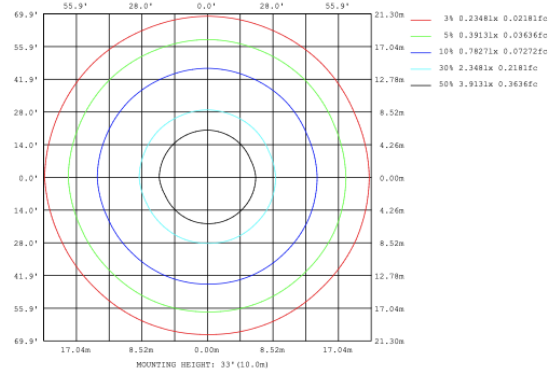

SB-D101A30WSZ 23.62" 30W @ 4000K

Flux out:985.8 lm

SB-D101A40WSZ 31.50" 40W @ 4000K

SB-D101A50WSZ 39.37" 50W @ 4000K

SB-D101A60WSZ 47.24" 60W @ 4000K

SB-D101A70WSZ 59.06" 70W @ 4000K

SB-D101A80WSZ 70.87" 80W @ 4000K