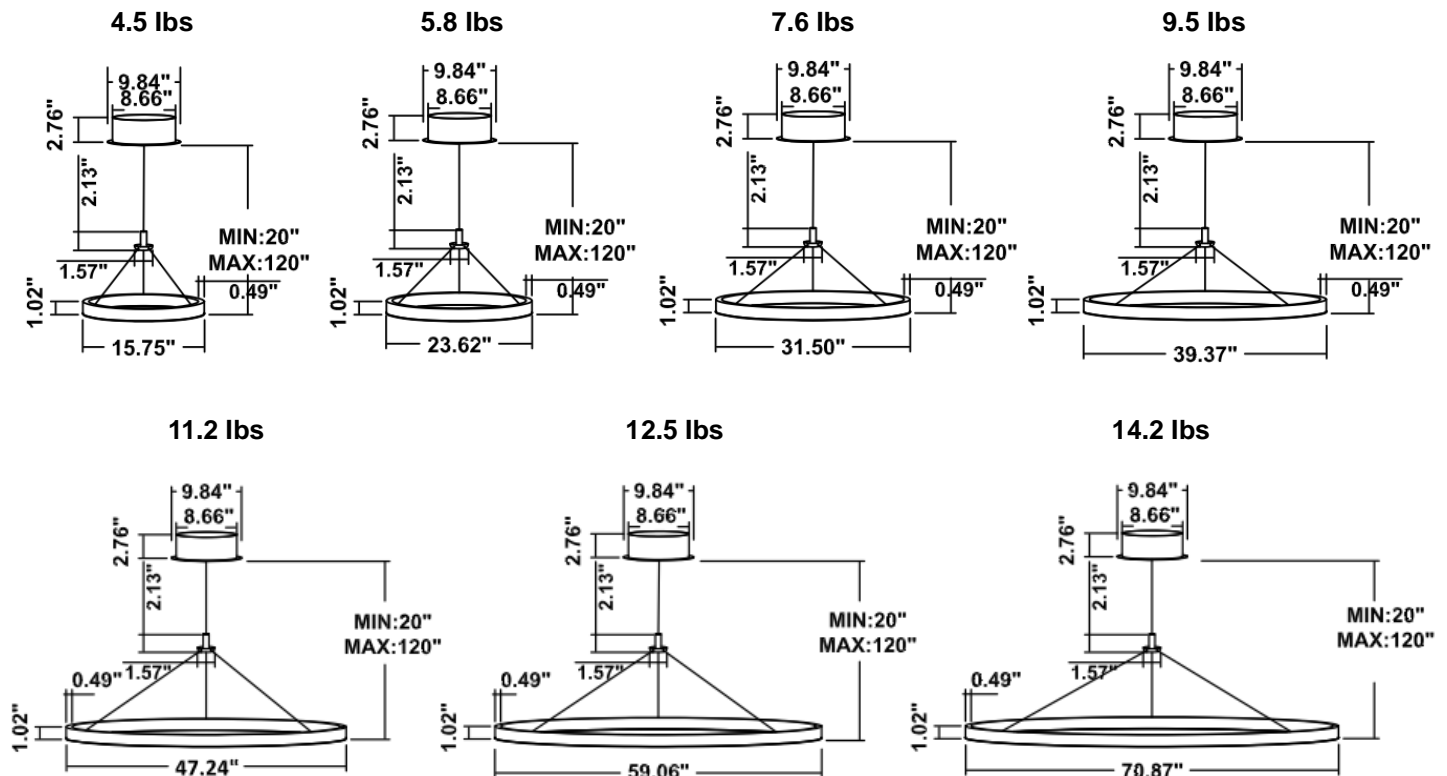

DIMENSIONS & WEIGHTS: Canopy Size for ZigBee & DMX: 15.75" x 2.76"

SB-D101A Canopy mount

SB-D101B Canopy mount with accent ring

SB-D101C Remote driver with cables fixed directly in the ceiling

SB-D101D Canopy mount with accent clip

SB-D101E Remote driver with cables fixed directly in the ceiling, with accent clip

SB-D101F Surface mount

PHOTOMETRIC: Direct Illumination

SB-D101A20WSZ 15.75" 20W @ 4000K

Flux out:583.3 lm

Note: The Curves indicate the illuminated area and the average illumination when the luminaire is at different distance.