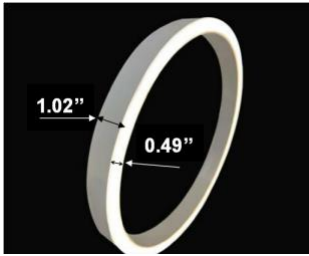

[View keystone 1 tier on website](#)

[View Video](#)

[View application photos](#)

PRODUCT DESCRIPTION

The **Keystone** Kelvin temp selectable circular pendants are made of extruded with direct aluminum housing, glare-free flash lens and adjustable air craft cables. Sizes range from 15.57" to 70.87" and can be combined as desired to create multiple ring masterpieces. Tunable white and RGBW. Over 6500 powder coated colors, ships assembled.

FEATURES

- 5-year limited warranty.
- Ships assembled.
- Illumination direct.
- Extruded aluminum housing up to 70.87", 1 continuous ring without joints.
- White frosted acrylic diffuser, Glare-free lens
- Fixture delivered lumens per watt ratio up to 60 LPW not including RGBW.
- 10' standard adjustable aircraft cables/power cord adjust by push button grippers, custom length available.

SPECIFICATIONS

- 90+ CRI.
- Input: 100-277V, 50/60Hz.
- 1-10V dimming standard, ELV / TRIAC dimming available.
- UL listed, suitable for dry location. (BAA) Buy American compliant.
- Built in color temperature selectable. Choose from 3000K/3500K/4000K Or 2700K/3500K/4000K. Custom color temperatures. lumen outputs, RGBW, Tunable White available.

PARTS PACKED WITH STANDARD FIXTURE

- Plastic Anchors, Screws, Wire Connectors
- CCT Selector Switch