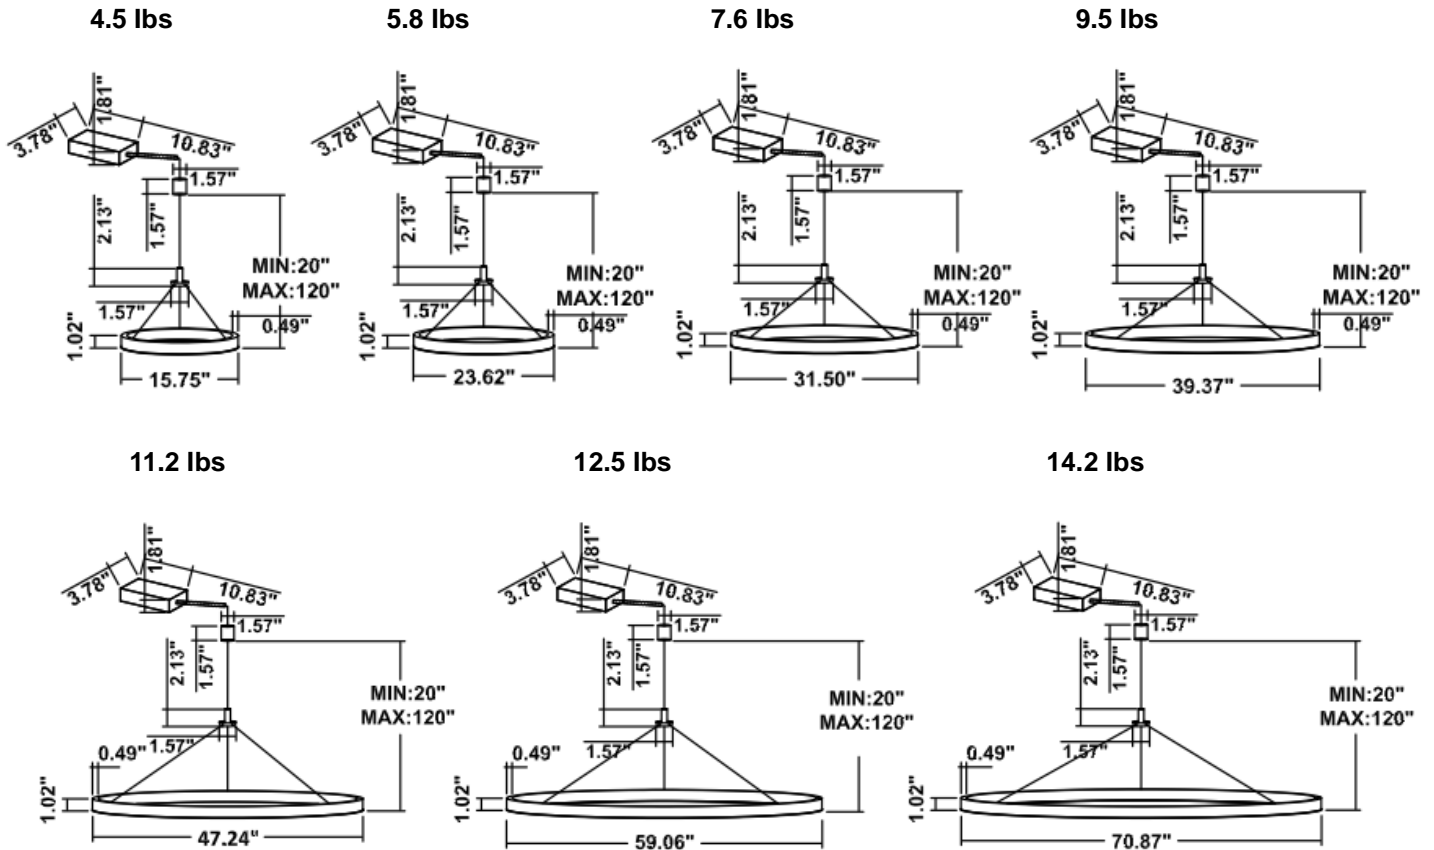

SB-D101E Remote driver with cables fixed directly in the ceiling, with accent clip