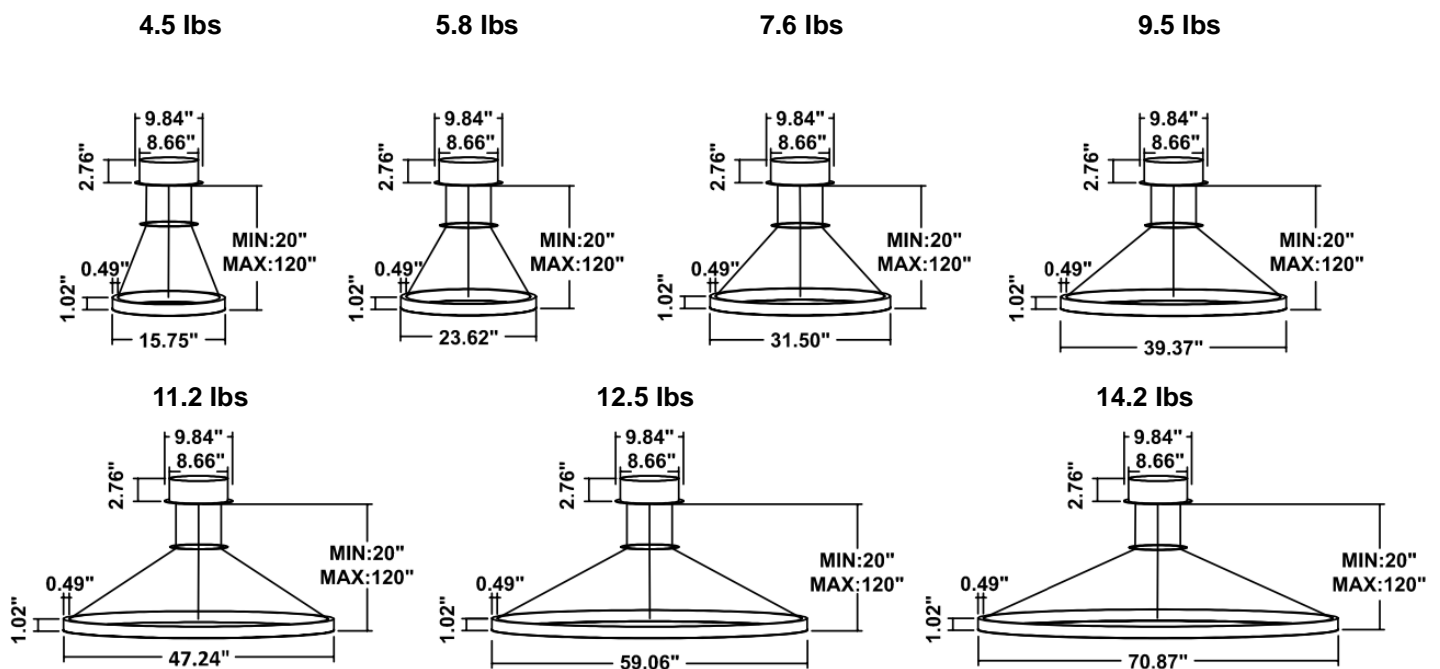

DIMENSIONS & WEIGHTS: Canopy Size for ZigBee & DMX: 15.75" x 2.76"

SB-D101A Canopy mount

SB-D101B Canopy mount with accent ring

SB-D101C Remote driver with cables fixed directly in the ceiling

SB-D101D Canopy mount with accent clip