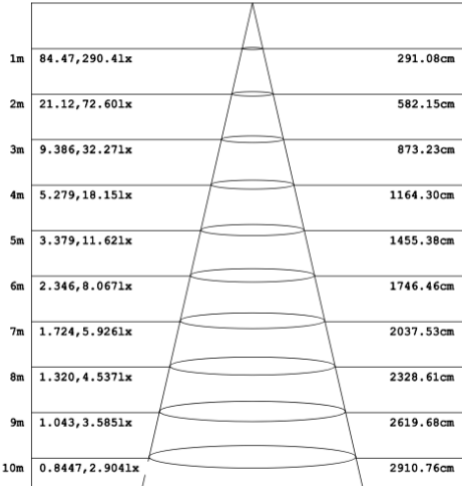

DIMENSIONS & WEIGHTS: Canopy Size for ZigBee & DMX: 15.75" x 2.76"

SB-D101A Canopy mount

SB-D101B Canopy mount with accent ring

SB-D101C Remote driver with cables fixed directly in the ceiling

SB-D101D Canopy mount with accent clip

SB-D101E Remote driver with cables fixed directly in the ceiling, with accent clip

SB-D101F Surface mount

PHOTOMETRIC: Direct Illumination

SB-D101A20WSZ 15.75" 20W @ 4000K

Flux out:583.3 lm

Note: The Curves indicate the illuminated area and the average illumination when the luminaire is at different distance.