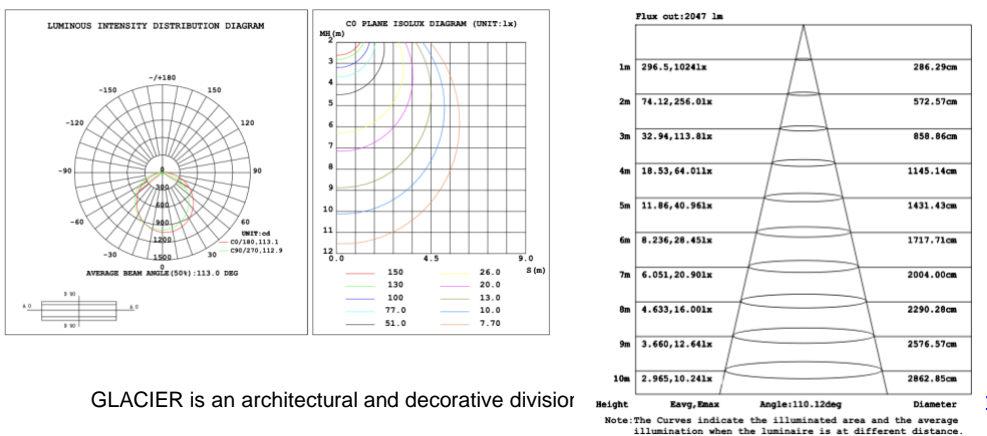

SB-D101A30WSZ 23.62" 30W @ 4000K

Flux out:985.8 lm

SB-D101A40WSZ 31.50" 40W @ 4000K

SB-D101A50WSZ 39.37" 50W @ 4000K

SB-D101A60WSZ 47.24" 60W @ 4000K

SB-D101A70WSZ 59.06" 70W @ 4000K

SB-D101A80WSZ 70.87" 80W @ 4000K