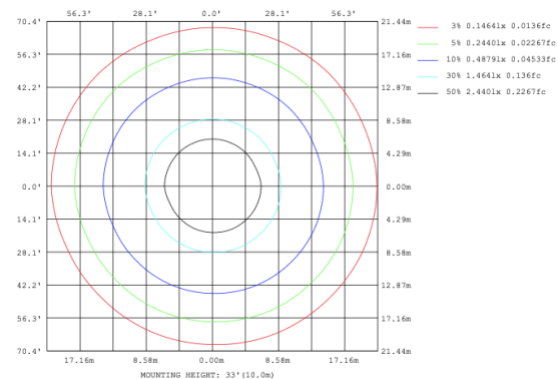

SB-D101A30WSZ 23.62" 30W @ 4000K

Flux out:985.8 lm