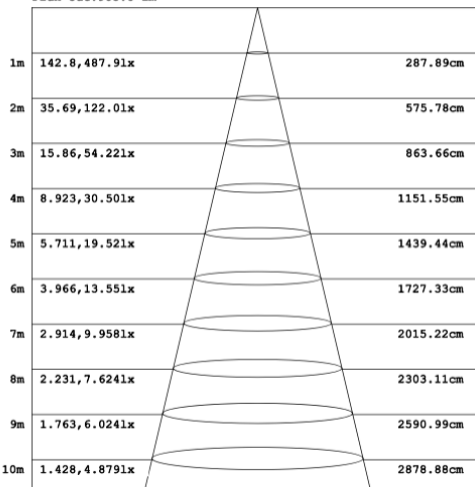

SB-D101A30WSZ 23.62" 30W @ 4000K

Flux out:985.8 lm