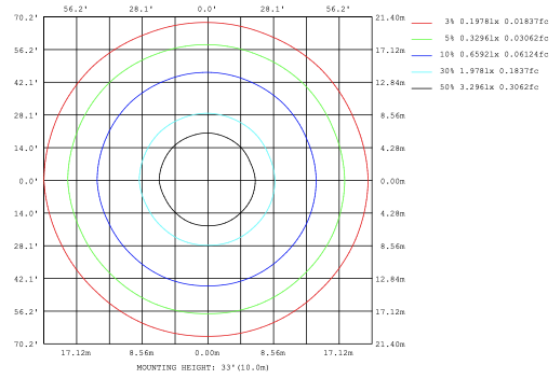

SB-D101A40WSZ 31.50" 40W @ 4000K