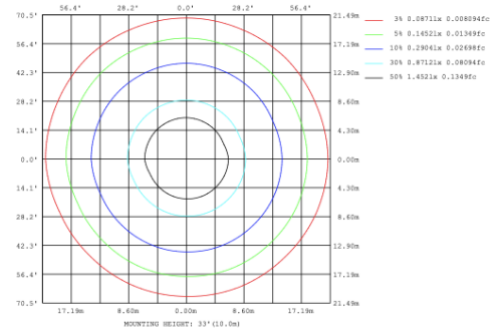

DIMENSIONS & WEIGHTS: Canopy Size for ZigBee & DMX: 15.75" x 2.76"

SB-D101A Canopy mount

SB-D101B Canopy mount with accent ring

SB-D101C Remote driver with cables fixed directly in the ceiling

SB-D101D Canopy mount with accent clip

SB-D101E Remote driver with cables fixed directly in the ceiling, with accent clip

SB-D101F Surface mount

PHOTOMETRIC: Direct Illumination

SB-D101A20WSZ 15.75" 20W @ 4000K

Flux out:583.3 lm

Note: The Curves indicate the illuminated area and the average illumination when the luminaire is at different distance.