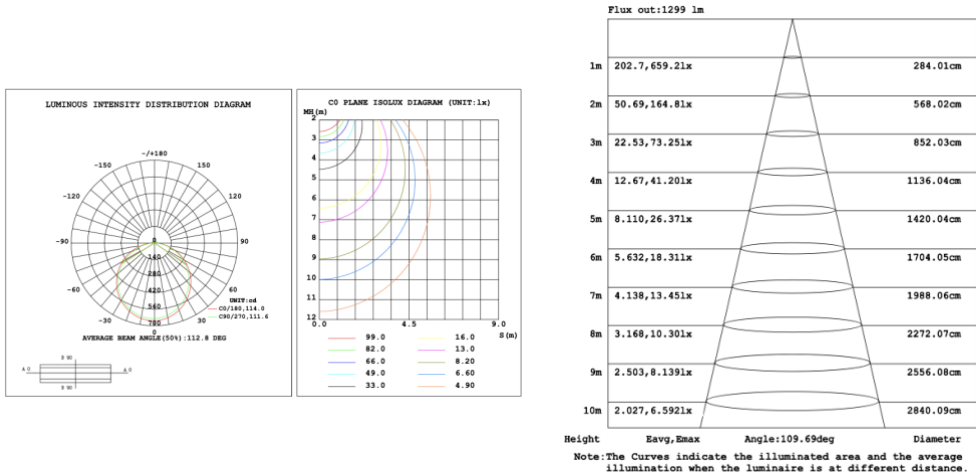

SB-D101A40WSZ 31.50" 40W @ 4000K