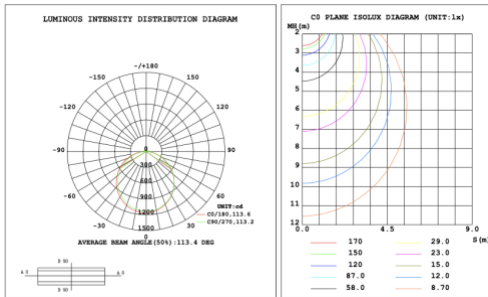

SB-D101A30WSZ 23.62" 30W @ 4000K

Flux out:985.8 lm

SB-D101A40WSZ 31.50" 40W @ 4000K

SB-D101A50WSZ 39.37" 50W @ 4000K

SB-D101A60WSZ 47.24" 60W @ 4000K

SB-D101A70WSZ 59.06" 70W @ 4000K

SB-D101A80WSZ 70.87" 80W @ 4000K