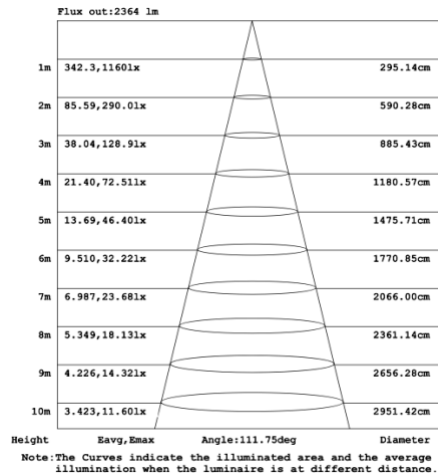

DIMENSIONS & WEIGHTS: Canopy Size for ZigBee & DMX: 15.75" x 2.76"

SB-D101A Canopy mount

SB-D101B Canopy mount with accent ring

SB-D101C Remote driver with cables fixed directly in the ceiling

SB-D101D Canopy mount with accent clip

SB-D101E Remote driver with cables fixed directly in the ceiling, with accent clip

SB-D101F Surface mount

PHOTOMETRIC: Direct Illumination

SB-D101A20WSZ 15.75" 20W @ 4000K

Flux out:583.3 lm

Note: The Curves indicate the illuminated area and the average illumination when the luminaire is at different distance.

SB-D101A30WSZ 23.62" 30W @ 4000K

Flux out:985.8 lm

SB-D101A40WSZ 31.50" 40W @ 4000K

SB-D101A50WSZ 39.37" 50W @ 4000K

SB-D101A60WSZ 47.24" 60W @ 4000K

SB-D101A70WSZ 59.06" 70W @ 4000K

SB-D101A80WSZ 70.87" 80W @ 4000K