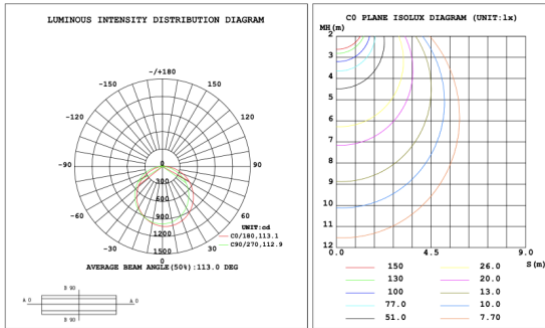

SB-D101A20WSZ 15.75" 20W @ 4000K

SB-D101A30WSZ 23.62" 30W @ 4000K

SB-D101A40WSZ 31.50" 40W @ 4000K

SB-D101A50WSZ 39.37" 50W @ 4000K

SB-D101A60WSZ 47.24" 60W @ 4000K

SB-D101A70WSZ 59.06" 70W @ 4000K

SB-D101A80WSZ 70.87" 80W @ 4000K