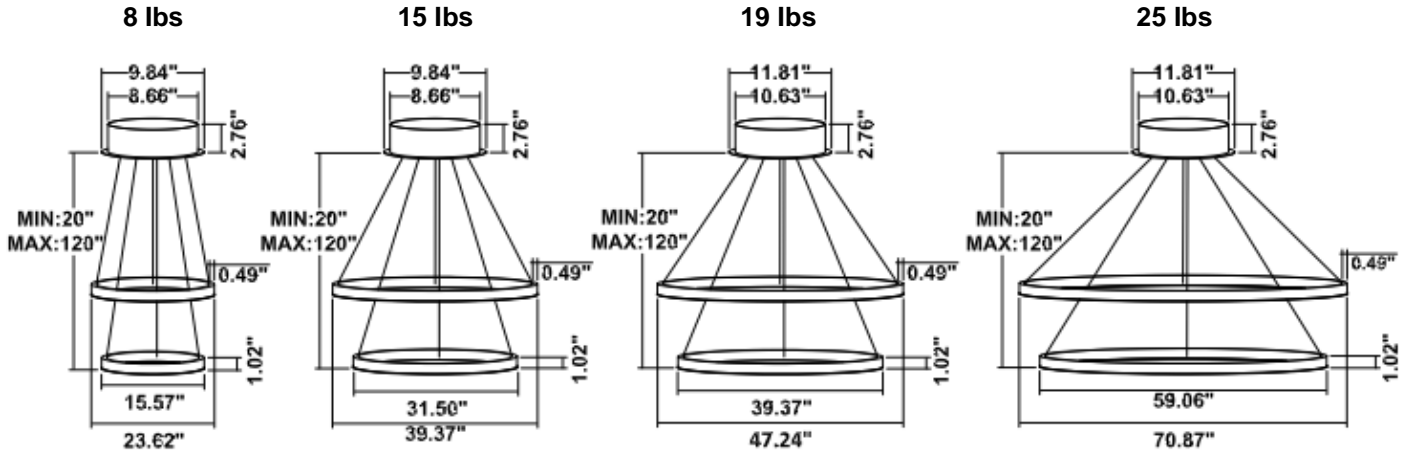

DIMENSIONS & WEIGHTS: Canopy Size for ZigBee & DMX: 15.75" x 2.76"

SB-D102A Canopy mount

SB-D102B Canopy mount with accent ring

SB-D102C Remote mount and cables fixed directly in the ceiling (Driver box size: L10.83" X W3.78" X H1.81")