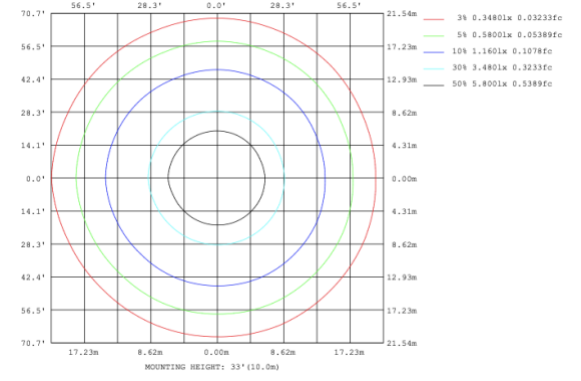

SB-D101A20WSZ 15.75" 20W @ 4000K

SB-D101A30WSZ 23.62" 30W @ 4000K

SB-D101A40WSZ 31.50" 40W @ 4000K

SB-D101A50WSZ 39.37" 50W @ 4000K

SB-D101A60WSZ 47.24" 60W @ 4000K

SB-D101A70WSZ 59.06" 70W @ 4000K

SB-D101A80WSZ 70.87" 80W @ 4000K