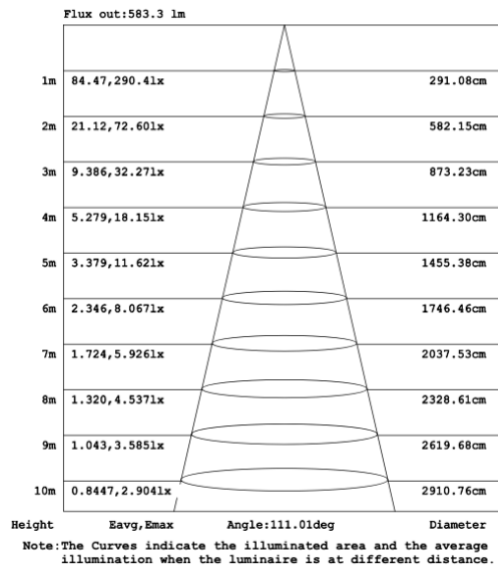

PHOTOMETRIC: Direct Illumination (Testing for single ring only)

SB-D101A20WSZ 15.75" 20W @ 4000K