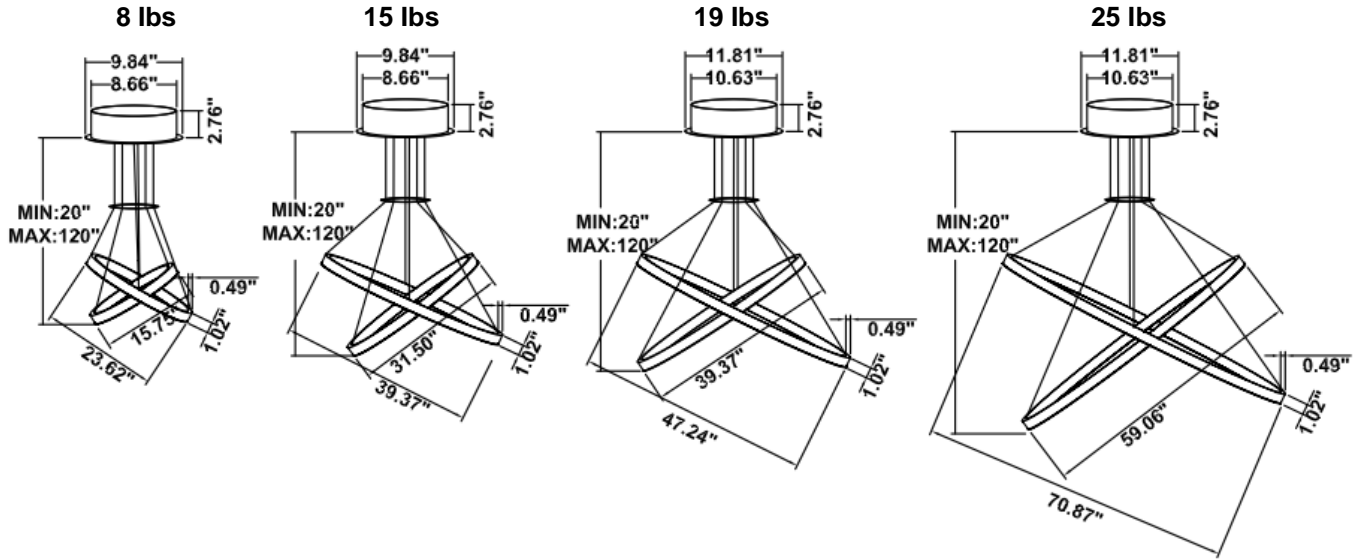

SB-D102F Canopy mount with swiveled rings and accent ring