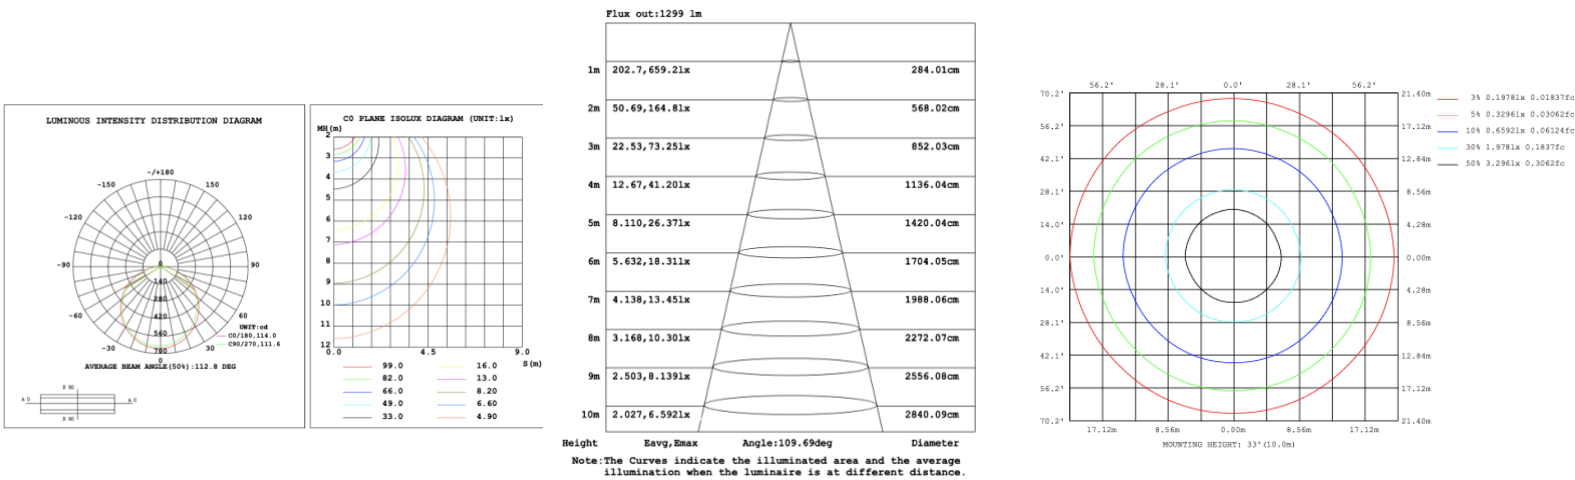

SB-D101A40WSZ 31.50" 40W @ 4000K