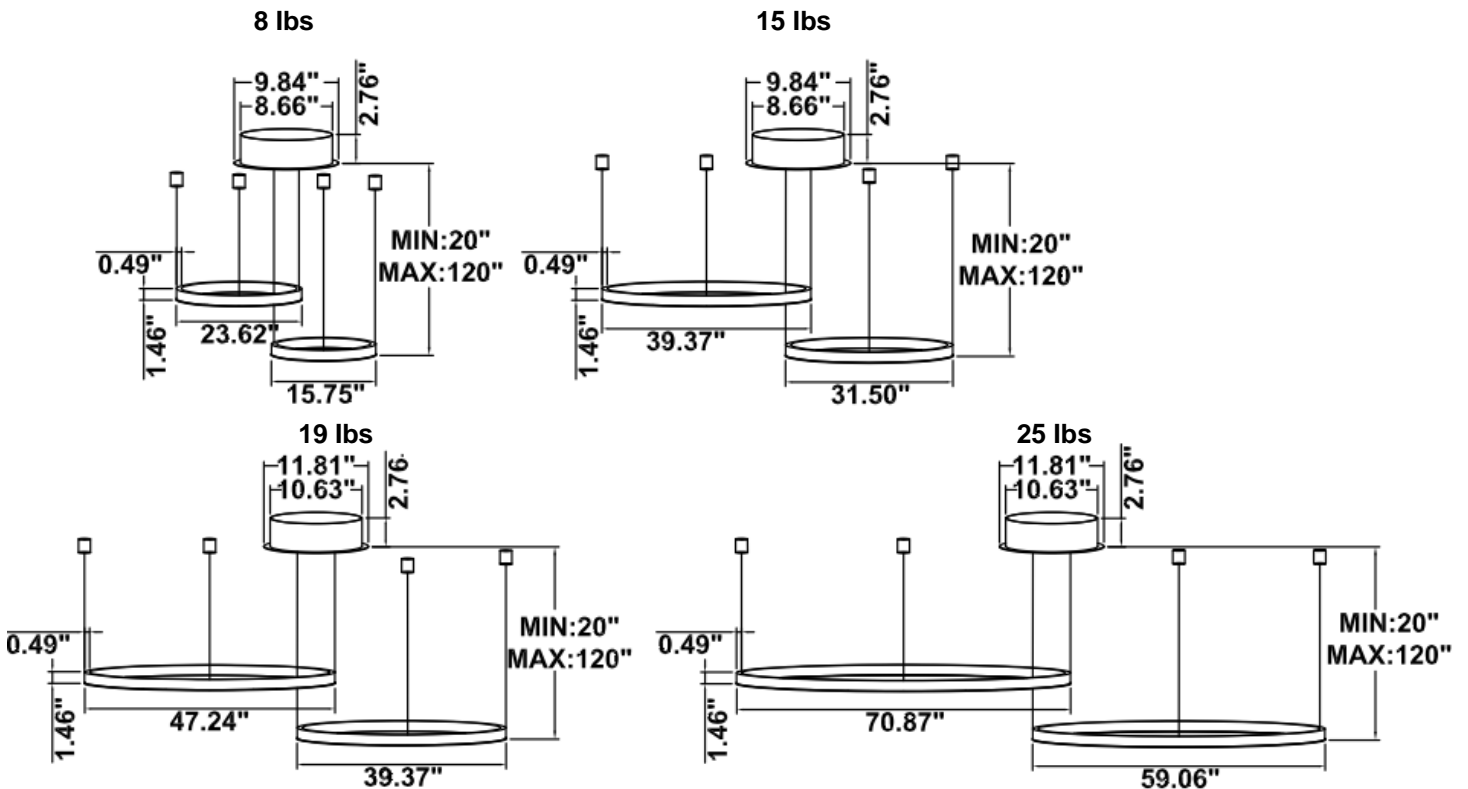

DIMENSIONS & WEIGHTS: Canopy Size for ZigBee & DMX: 15.75" x 2.76"

SB-D102A Canopy mount

SB-D102B Canopy mount with accent ring

SB-D102C Remote mount and cables fixed directly in the ceiling (Driver box size: L10.83" X W3.78" X H1.81")

SB-D102D Canopy mount with swiveled rings

SB-D102E Canopy mount and cables fixed directly in the ceiling

SB-D102F Canopy mount with swiveled rings and accent ring

PHOTOMETRIC: Direct Illumination (Testing for single ring only)