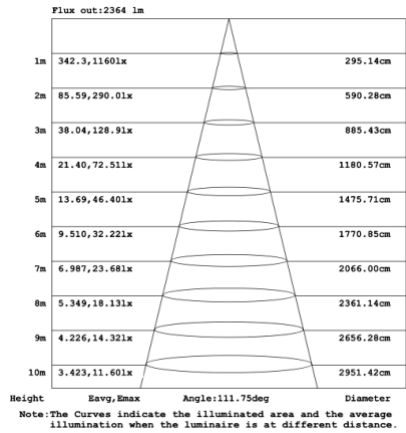

DIMENSIONS & WEIGHTS: Canopy Size for ZigBee & DMX: 15.75" x 2.76"

SB-D102A Canopy mount

SB-D102B Canopy mount with accent ring

SB-D102C Remote mount and cables fixed directly in the ceiling (Driver box size: L10.83" X W3.78" X H1.81")

SB-D101A20WSZ 15.75" 20W @ 4000K

SB-D101A30WSZ 23.62" 30W @ 4000K

SB-D101A40WSZ 31.50" 40W @ 4000K

SB-D101A50WSZ 39.37" 50W @ 4000K

SB-D101A60WSZ 47.24" 60W @ 4000K

SB-D101A70WSZ 59.06" 70W @ 4000K

SB-D101A80WSZ 70.87" 80W @ 4000K