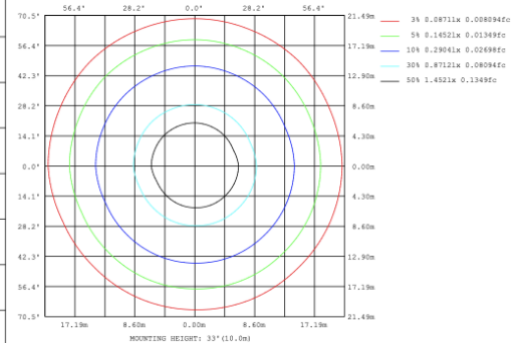

PHOTOMETRIC: Direct Illumination (Testing for single ring only)

SB-D101A20WSZ 15.75" 20W @ 4000K