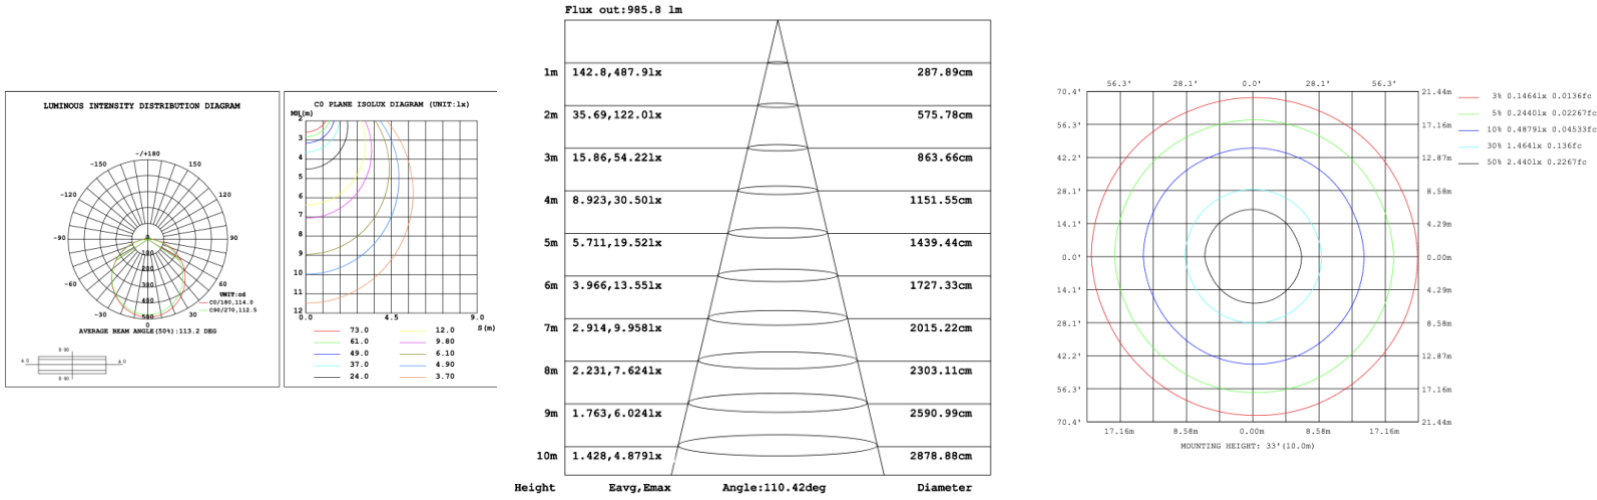

SB-D101A30WSZ 23.62" 30W @ 4000K