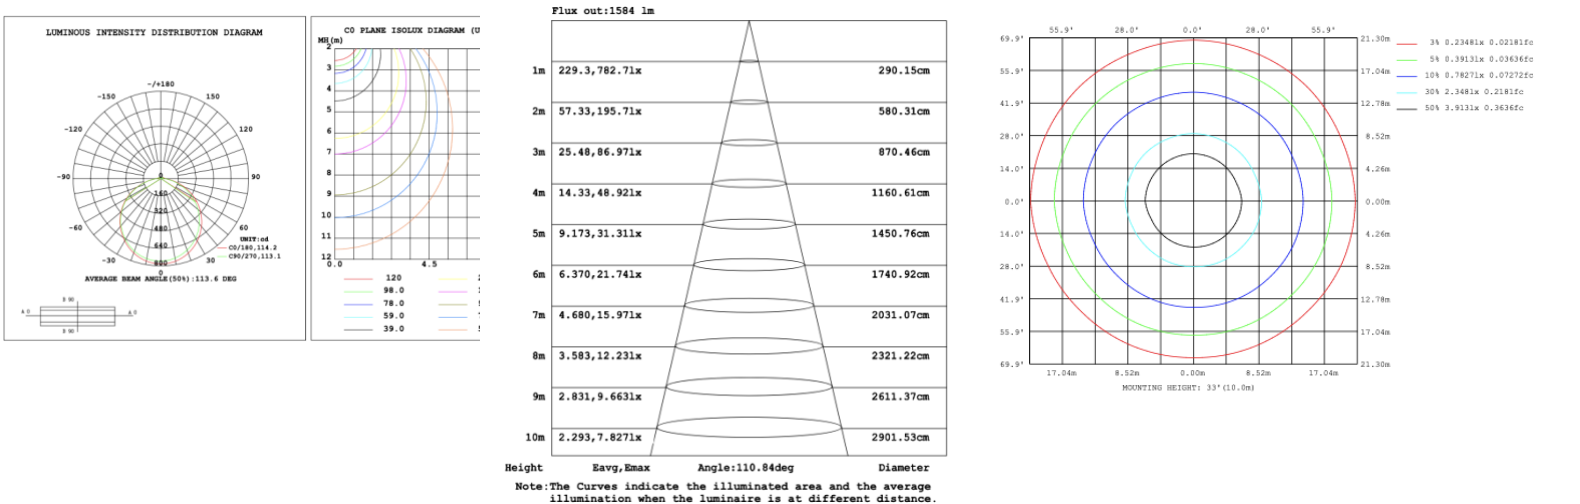

SB-D101A20WSZ 15.75" 20W @ 4000K

SB-D101A30WSZ 23.62" 30W @ 4000K

SB-D101A40WSZ 31.50" 40W @ 4000K

SB-D101A50WSZ 39.37" 50W @ 4000K

SB-D101A60WSZ 47.24" 60W @ 4000K

SB-D101A70WSZ 59.06" 70W @ 4000K

SB-D101A80WSZ 70.87" 80W @ 4000K