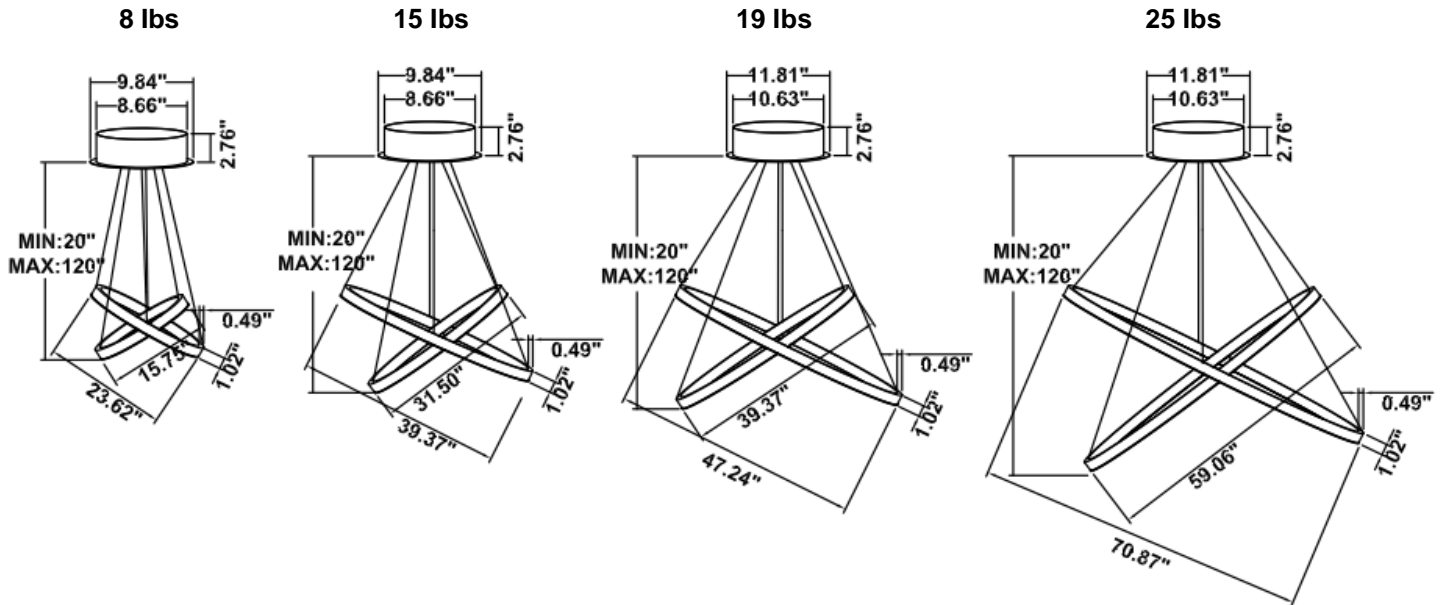

SB-D102D Canopy mount with swiveled rings

SB-D102E Canopy mount and cables fixed directly in the ceiling