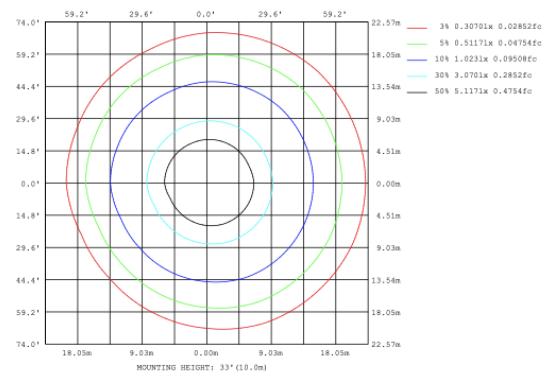

SB-D101A20WSZ 15.75" 20W @ 4000K

SB-D101A30WSZ 23.62" 30W @ 4000K

SB-D101A40WSZ 31.50" 40W @ 4000K

SB-D101A50WSZ 39.37" 50W @ 4000K

SB-D101A60WSZ 47.24" 60W @ 4000K

SB-D101A70WSZ 59.06" 70W @ 4000K

SB-D101A80WSZ 70.87" 80W @ 4000K