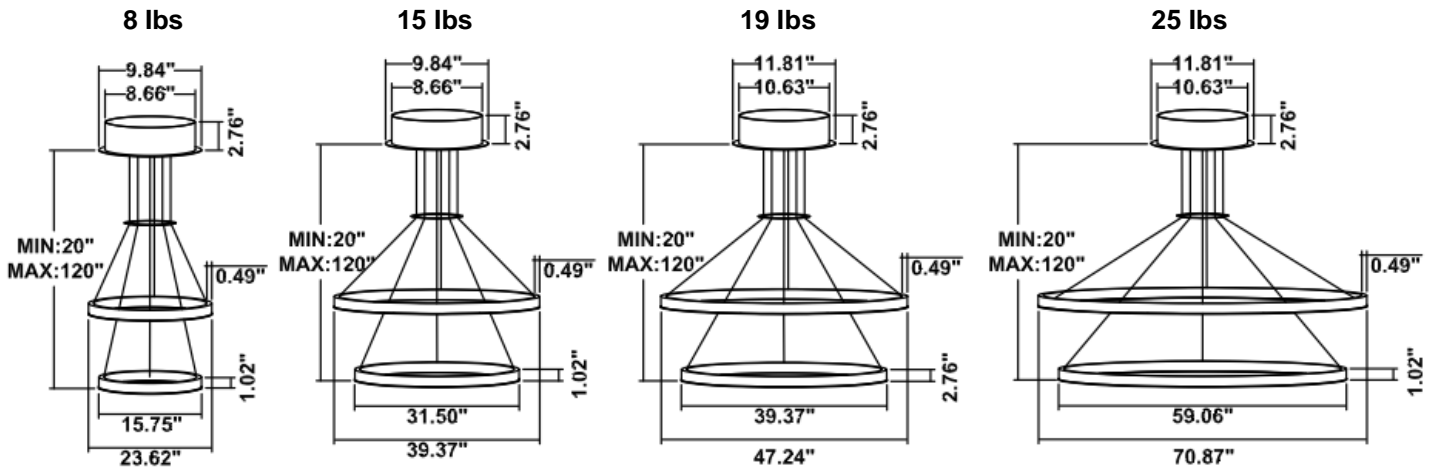

DIMENSIONS & WEIGHTS: Canopy Size for ZigBee & DMX: 15.75" x 2.76"

SB-D102A Canopy mount

SB-D102B Canopy mount with accent ring

SB-D102C Remote mount and cables fixed directly in the ceiling (Driver box size: L10.83" X W3.78" X H1.81")