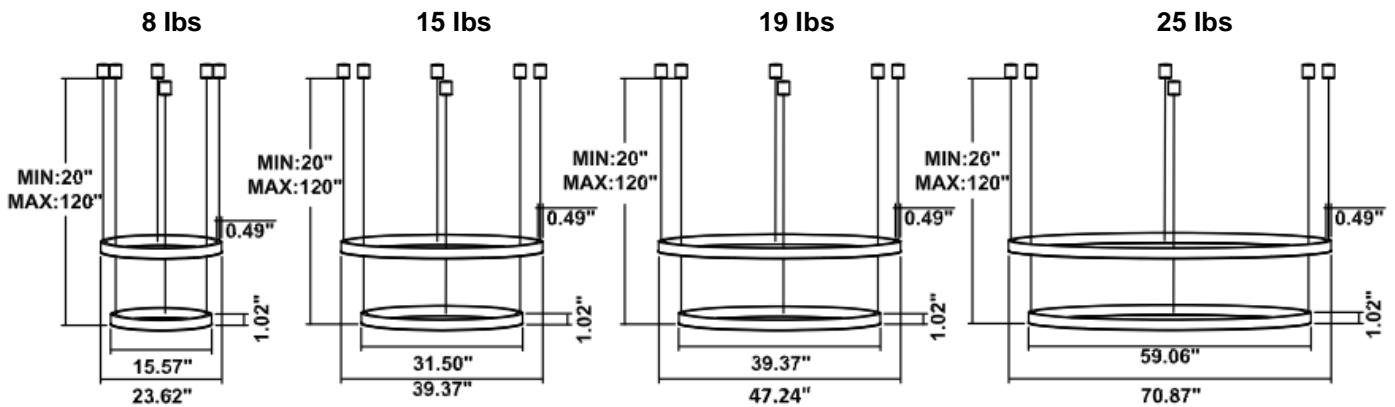

DIMENSIONS & WEIGHTS: Canopy Size for ZigBee & DMX: 15.75" x 2.76"

SB-D102A Canopy mount

SB-D102B Canopy mount with accent ring

SB-D102C Remote mount and cables fixed directly in the ceiling (Driver box size: L10.83" X W3.78" X H1.81")