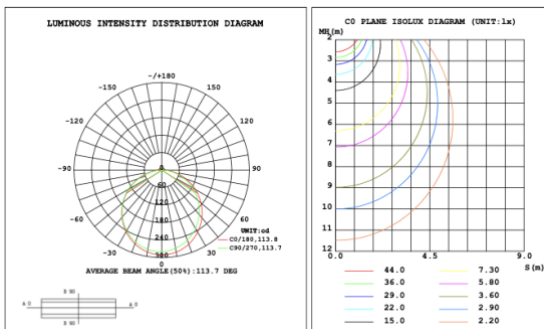

PHOTOMETRIC: Direct Illumination (Testing for single ring only)

SB-D101A20WSZ 15.75" 20W @ 4000K