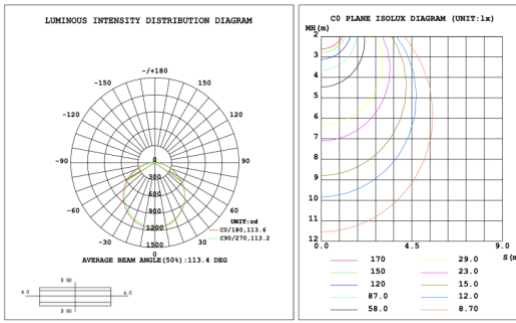

SB-D101A20WSZ 15.75" 20W @ 4000K

SB-D101A30WSZ 23.62" 30W @ 4000K

SB-D101A40WSZ 31.50" 40W @ 4000K

SB-D101A50WSZ 39.37" 50W @ 4000K

SB-D101A60WSZ 47.24" 60W @ 4000K

SB-D101A70WSZ 59.06" 70W @ 4000K

SB-D101A80WSZ 70.87" 80W @ 4000K