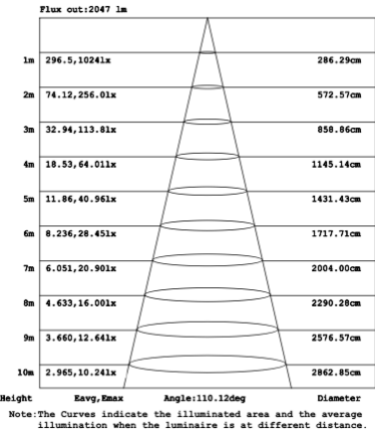

DIMENSIONS & WEIGHTS: Canopy Size for ZigBee & DMX: 15.75" x 2.76"

SB-D102A Canopy mount

SB-D102B Canopy mount with accent ring

SB-D102C Remote mount and cables fixed directly in the ceiling (Driver box size: L10.83" X W3.78" X H1.81")

SB-D101A20WSZ 15.75" 20W @ 4000K

SB-D101A30WSZ 23.62" 30W @ 4000K

SB-D101A40WSZ 31.50" 40W @ 4000K

SB-D101A50WSZ 39.37" 50W @ 4000K

SB-D101A60WSZ 47.24" 60W @ 4000K

SB-D101A70WSZ 59.06" 70W @ 4000K

SB-D101A80WSZ 70.87" 80W @ 4000K