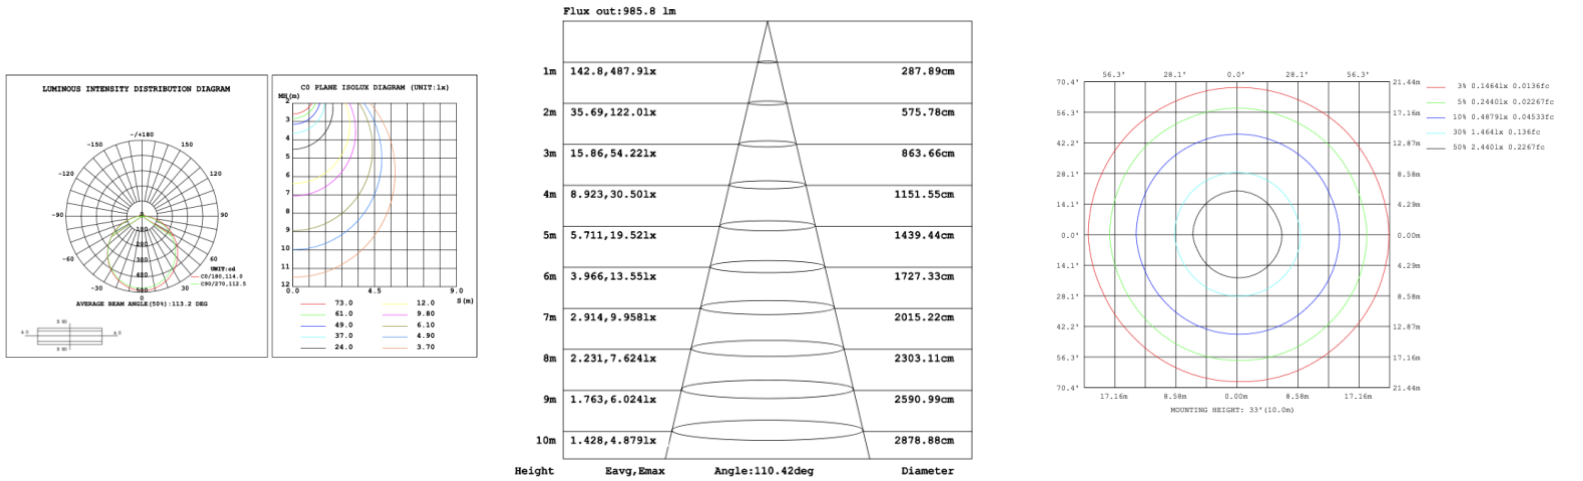

PHOTOMETRIC: Direct Illumination (Testing for single ring only)

SB-D101A20WSZ 15.75' 20W @ 4000K

SB-D101A30WSZ 23.62" 30W @ 4000K

SB-D101A40WSZ 31.50" 40W @ 4000K

SB-D101A50WSZ 39.37" 50W @ 4000K

SB-D101A60WSZ 47.24" 60W @ 4000K