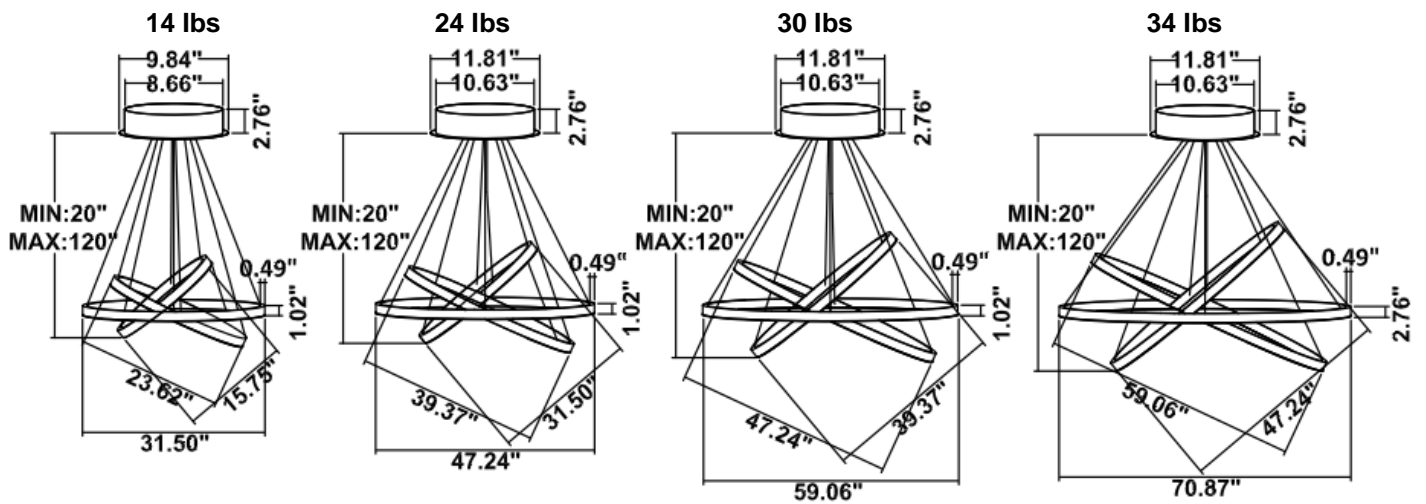

SB-D103E Canopy mount with swiveled rings