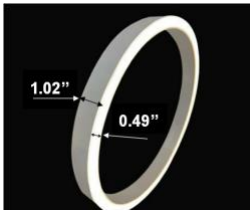

[View keystone 3 tier on website](#)

[View Video](#)

[View application photos](#)

PRODUCT DESCRIPTION

The **Keystone** circular pendants are made of extruded aluminum with a direct only component and a glare free flash lens. Sizes range from 15.57" to 70.87" and can be combined as desired to create multiple ring masterpieces. Tunable white and RGBW. Over 6500 powder coated colors, ships assembled.

FEATURES

- 5-year limited warranty.
- Ships assembled.
- Illumination direct.
- Extruded aluminum housing up to 70.87", 1 continuous ring without joints.
- Lens: White frosted acrylic diffuser, Glare-free
- Fixture delivered lumens per watt ratio up to 60 LPW not including RGBW.
- 10' standard adjustable aircraft cables/power cord adjust by push button grippers, custom length available.