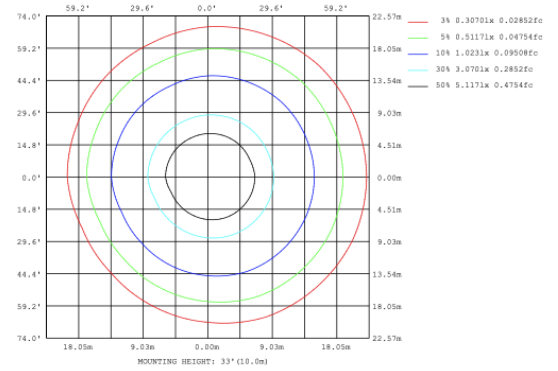

PHOTOMETRIC: Direct Illumination (Testing for single ring only)

SB-D101A20WSZ 15.75' 20W @ 4000K

SB-D101A30WSZ 23.62" 30W @ 4000K

SB-D101A40WSZ 31.50" 40W @ 4000K

SB-D101A50WSZ 39.37" 50W @ 4000K

SB-D101A60WSZ 47.24" 60W @ 4000K