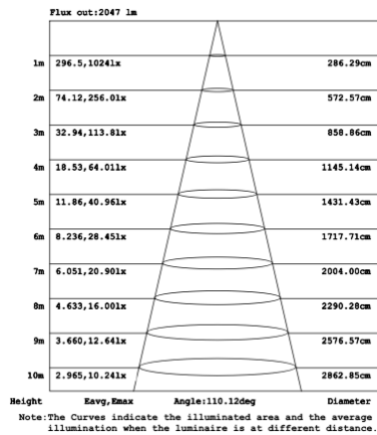

DIMENSIONS & WEIGHTS: Canopy Size for ZigBee & DMX: 15.75" x 2.76"

SB-D103A Canopy mount

SB-D103B Canopy mount with accent ring

SB-D103C Canopy mount and cables fixed directly in the ceiling (Driver box size: L10.83" X W3.78" X H1.81")

PHOTOMETRIC: Direct Illumination (Testing for single ring only)

SB-D101A20WSZ 15.75' 20W @ 4000K

SB-D101A30WSZ 23.62" 30W @ 4000K

SB-D101A40WSZ 31.50" 40W @ 4000K

SB-D101A50WSZ 39.37" 50W @ 4000K

SB-D101A60WSZ 47.24" 60W @ 4000K