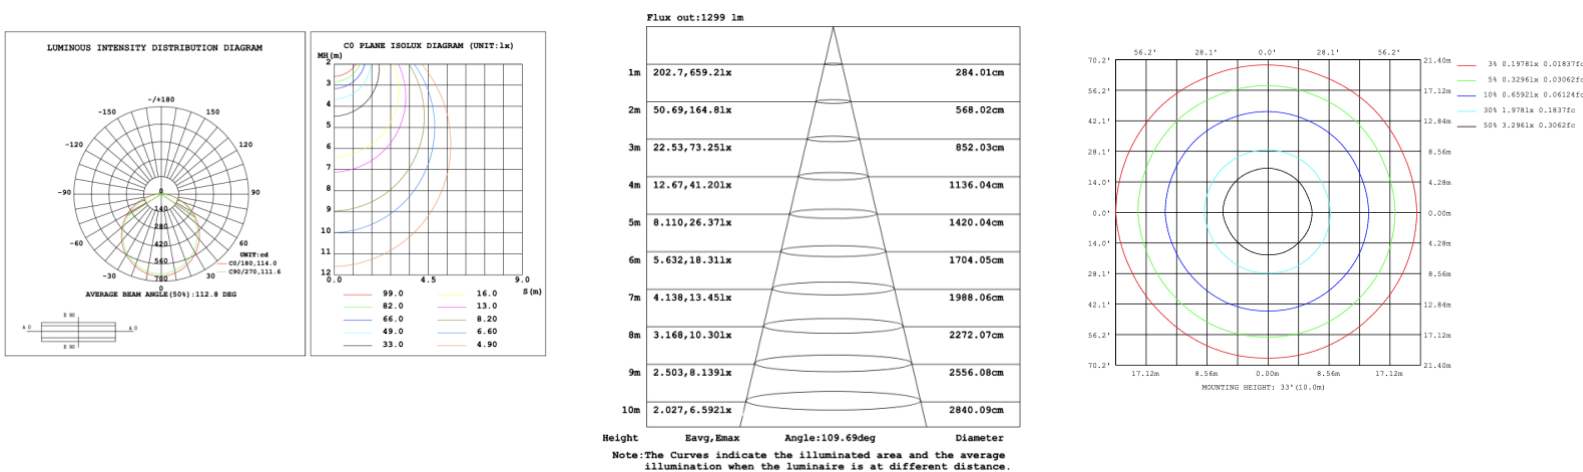

PHOTOMETRIC: Direct Illumination (Testing for single ring only)

SB-D101A20WSZ 15.75' 20W @ 4000K

SB-D101A30WSZ 23.62" 30W @ 4000K

SB-D101A40WSZ 31.50" 40W @ 4000K

SB-D101A50WSZ 39.37" 50W @ 4000K

SB-D101A60WSZ 47.24" 60W @ 4000K