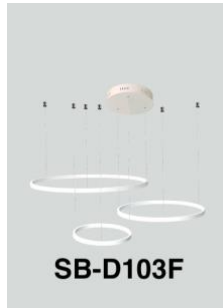

PARTS PACKED WITH STANDARD FIXTURE

- Plastic Anchors, Screws, Wire Connectors
- CCT Selector Switch