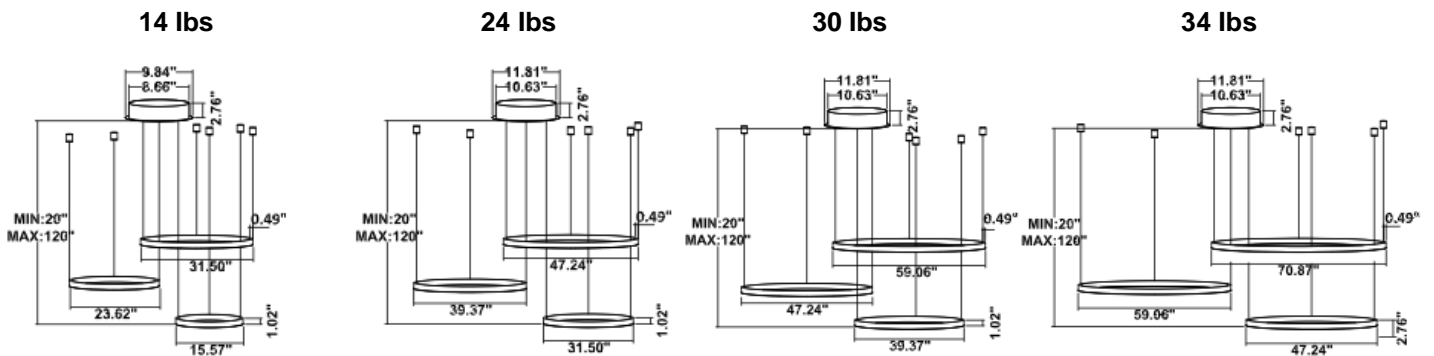

SB-D103F Canopy mount and cables fixed directly in the ceiling