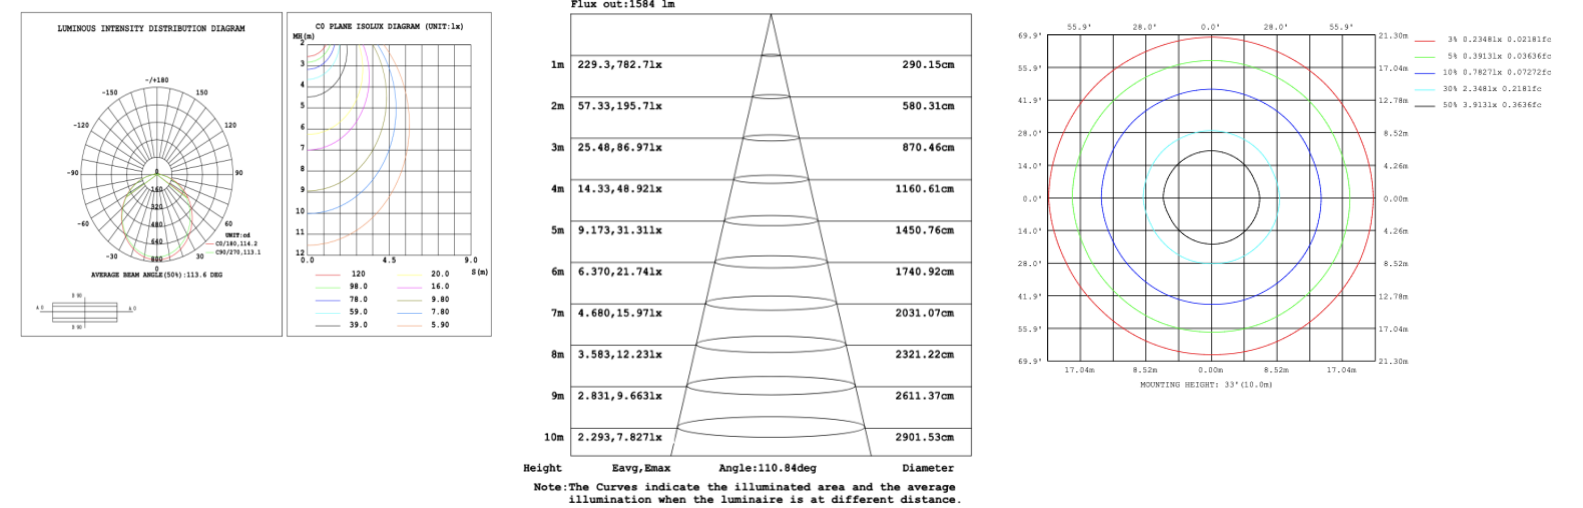

PHOTOMETRIC: Direct Illumination (Testing for single ring only)

SB-D101A20WSZ 15.75' 20W @ 4000K

SB-D101A30WSZ 23.62" 30W @ 4000K

SB-D101A40WSZ 31.50" 40W @ 4000K

SB-D101A50WSZ 39.37" 50W @ 4000K

SB-D101A60WSZ 47.24" 60W @ 4000K