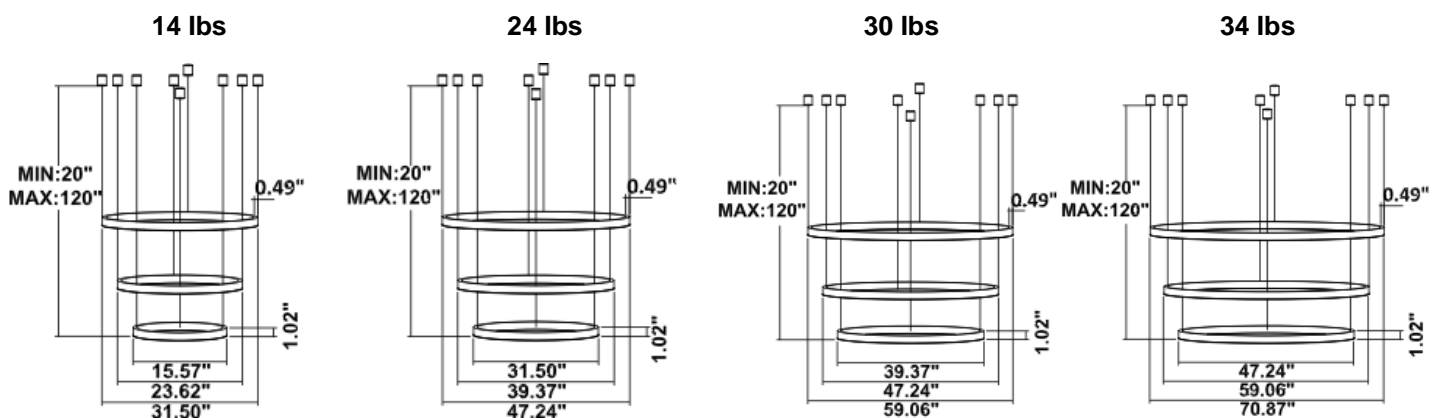

DIMENSIONS & WEIGHTS: Canopy Size for ZigBee & DMX: 15.75" x 2.76"

SB-D103A Canopy mount

SB-D103B Canopy mount with accent ring

SB-D103C Canopy mount and cables fixed directly in the ceiling (Driver box size: L10.83" X W3.78" X H1.81")