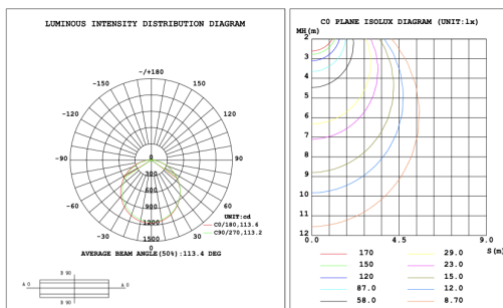

SB-D101A70WSZ 59.06" 70W @ 4000K