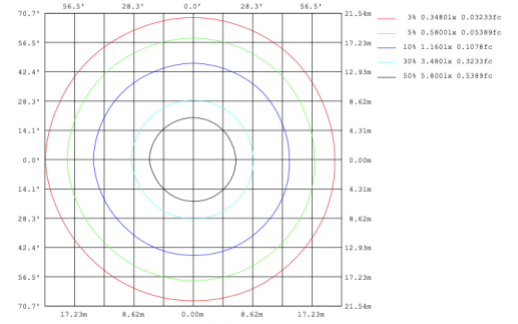

SB-D101A70WSZ 59.06" 70W @ 4000K