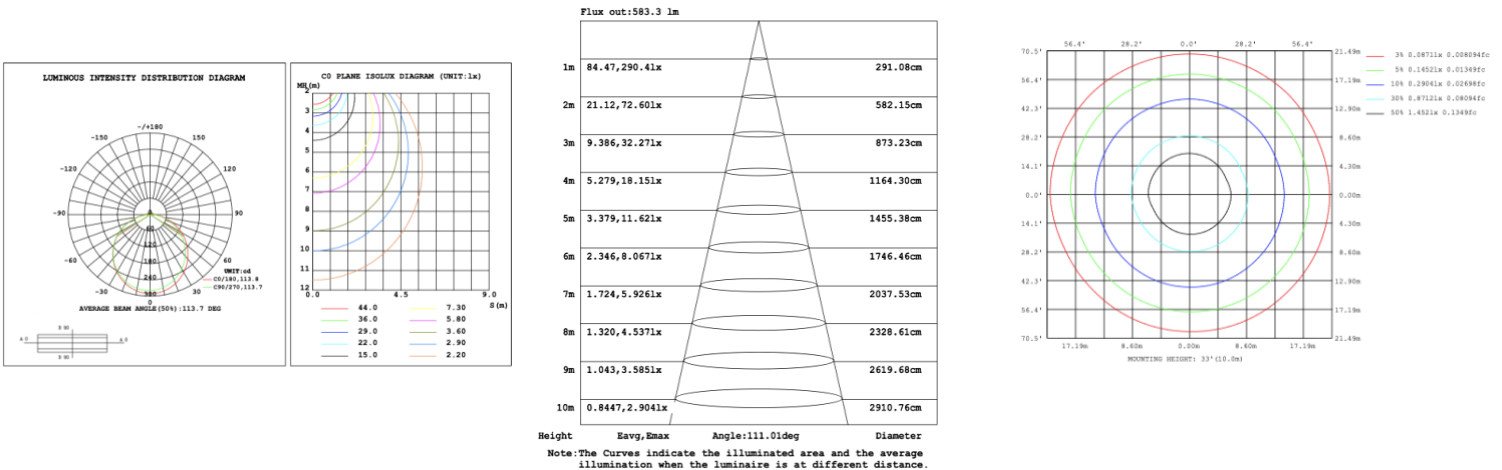

PHOTOMETRIC: Direct Illumination (Testing for single ring only)

SB-D101A20WSZ 15.75' 20W @ 4000K