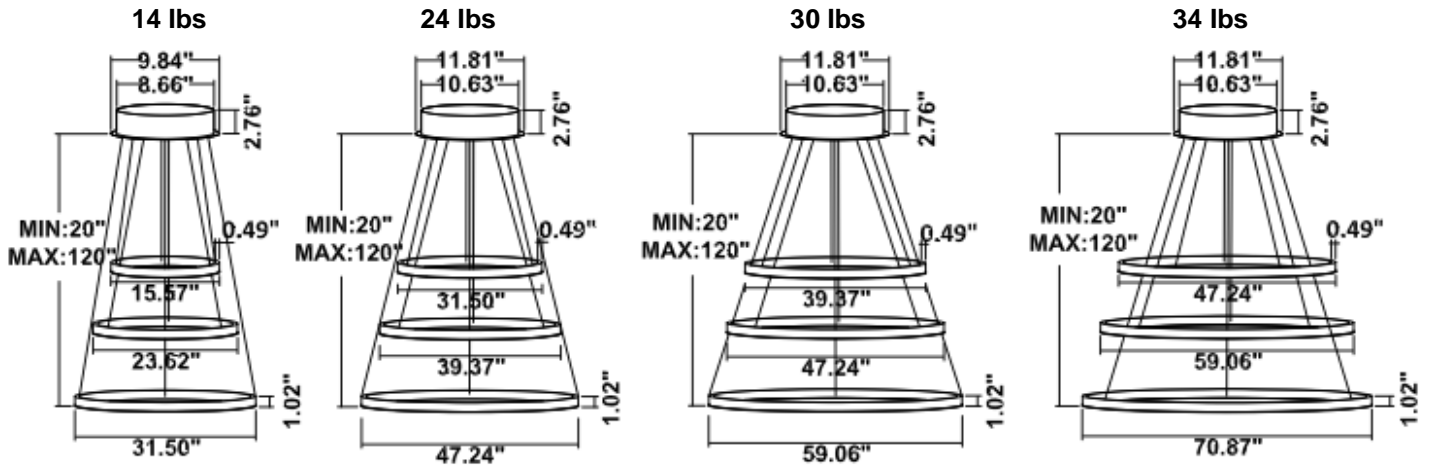

SB-D103D Canopy mount