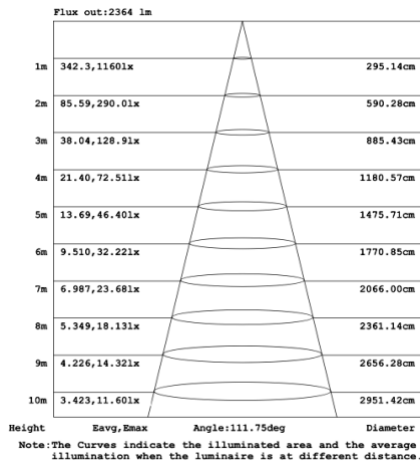

SB-D101A70WSZ 59.06" 70W @ 4000K