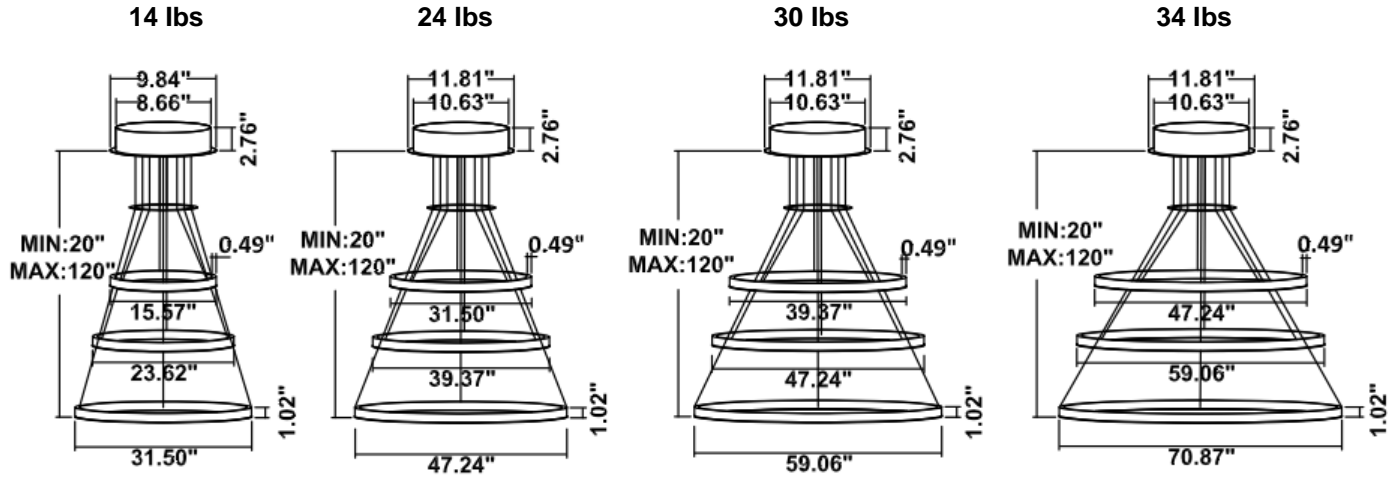

SB-D103G Canopy mount with accent ring

SB-D103H Canopy mount with swiveled rings and accent ring