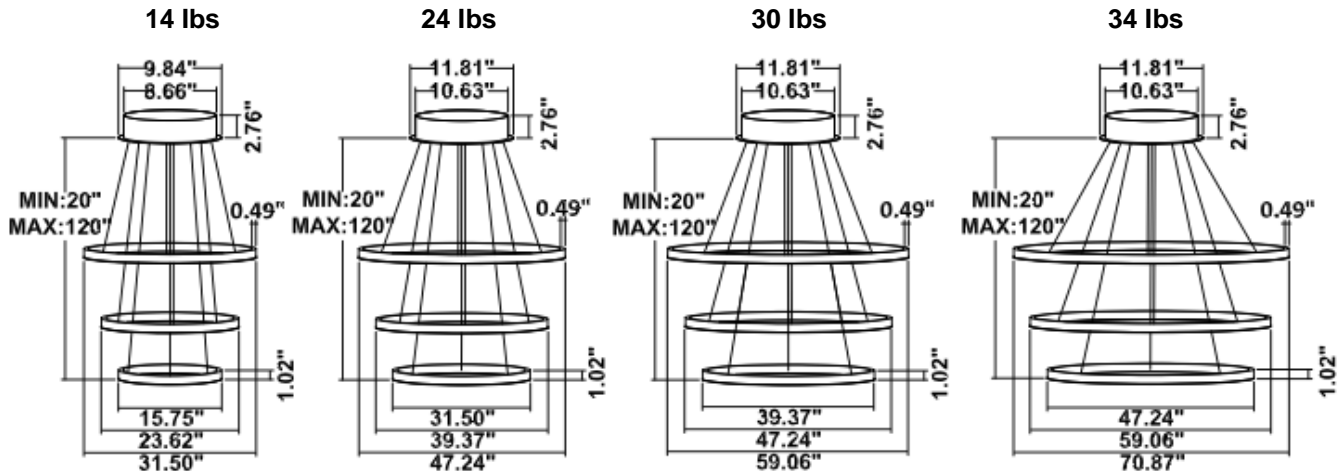

PARTS PACKED WITH STANDARD FIXTURE

- Plastic Anchors, Screws, Wire Connectors
- CCT Selector Switch

MODEL INFORMATION:

Example: SB-D103A90WSB

Products Series	Wattage/Size	"E" Kelvin temp options	"W" Controls (don't select this column if selected S or A)	"Z" Profile Finishes	"X" Aircraft Cable
*SB-D103A	*90W=31.50"+23.62"+15.75"	*S=3000K/3500K/4000K Color Select by internal CCT Color Selector, 4000K factory color default set, CRI 90	*Blank=1-10V dimming	*B=Black Jack	*Blank=10' foot 120" (Standard)
SB-D103B	150W=47.24"+39.37"+31.50"	A=2700K/3500K/4000K Color Select by internal CCT color Selector, 4000K factory color default set. CRI 90	C=Dali	S=Platinum Silver	5'=5 foot 60"
SB-D103C			D=DMX (for RGBW and Tunable White, control by Wall Switch or DMX control system)	W=Gloss White	15'=15 foot 180"
SB-D103E	180W=59.06"+47.24"+39.37"	T=3K-4K Tunable White control by remote/wall control		O=Oil Rubbed Bronze	20'=20 foot 240"
SB-D103F			L=ELV / Triac dimming		25'=25 foot 300"
SB-D103H	30'=30 feet 360"				
SB-D103G	90W=15.75"+23.62"+31.50"	R3= RGB+3000K	Z=ZigBee (for RGBW and CCT tunable / dimmable using remote, App and Google Alexa voice.		
SB-D103D	150W=31.50"+39.37"+47.24"	R4=RGB+4000K (standard)			
	180W=39.37"+47.24"+59.06"				
	200W=47.24"+59.06"+70.87"				
Request price for other Kelvin temp and configurations			See control options	Find page 3 for color options or select from website Color Collections	

DIMENSIONS & WEIGHTS: Canopy Size for ZigBee & DMX: 15.75" x 2.76"

SB-D103A Canopy mount

SB-D103B Canopy mount with accent ring

SB-D103C Canopy mount and cables fixed directly in the ceiling (Driver box size: L10.83" X W3.78" X H1.81")