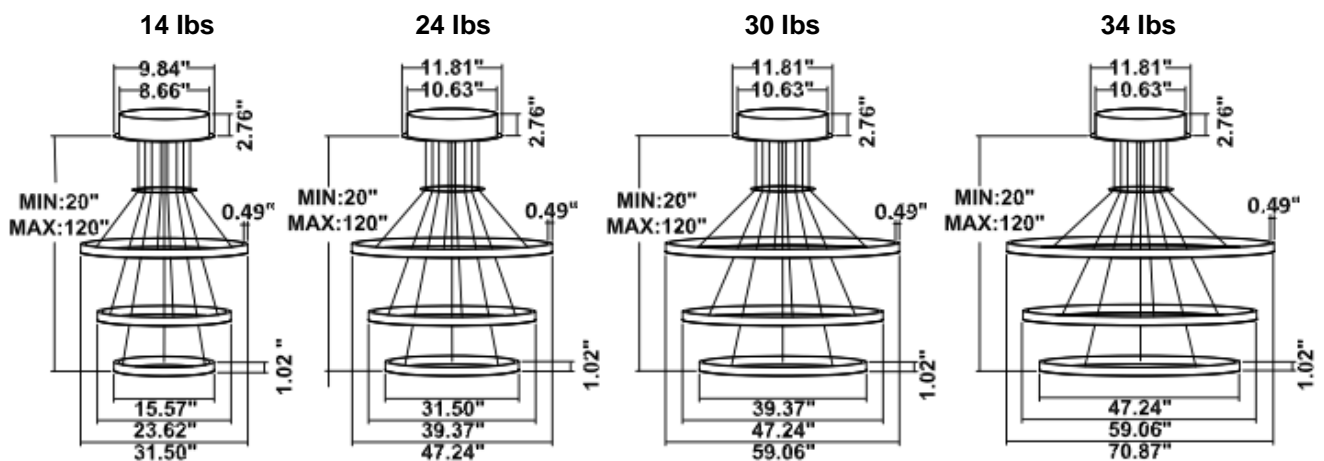

PARTS PACKED WITH STANDARD FIXTURE

- Plastic Anchors, Screws, Wire Connectors
- CCT Selector Switch

MODEL INFORMATION:

Example: SB-D103A90WSB

Products Series	Wattage/Size	"E" Kelvin temp options	"W" Controls (don't select this column if selected S or A)	"Z" Profile Finishes	"X" Aircraft Cable
*SB-D103A	*90W=31.50"+23.62"+15.75"	*S=3000K/3500K/4000K Color Select by internal CCT Color Selector, 4000K factory color default set, CRI 90	*Blank=1-10V dimming	*B=Black Jack	*Blank=10' foot 120" (Standard)
SB-D103B	150W=47.24"+39.37"+31.50"	A=2700K/3500K/4000K Color Select by internal CCT color Selector, 4000K factory color default set. CRI 90	C=Dali	S=Platinum Silver	5'=5 foot 60"
SB-D103C			D=DMX (for RGBW and Tunable White, control by Wall Switch or DMX control system)	W=Gloss White	15'=15 foot 180"
SB-D103E	180W=59.06"+47.24"+39.37"	T=3K-4K Tunable White control by remote/wall control		O=Oil Rubbed Bronze	20'=20 foot 240"
SB-D103F			L=ELV / Triac dimming		25'=25 foot 300"
SB-D103H	30'=30 feet 360"				
SB-D103G	90W=15.75"+23.62"+31.50"	R3= RGB+3000K	Z=ZigBee (for RGBW and CCT tunable / dimmable using remote, App and Google Alexa voice.		
SB-D103D	150W=31.50"+39.37"+47.24"	R4=RGB+4000K (standard)			
	180W=39.37"+47.24"+59.06"				
	200W=47.24"+59.06"+70.87"				
Request price for other Kelvin temp and configurations			See control options	Find page 3 for color options or select from website Color Collections	

DIMENSIONS & WEIGHTS: Canopy Size for ZigBee & DMX: 15.75" x 2.76"

SB-D103A Canopy mount

SB-D103B Canopy mount with accent ring

SB-D103C Canopy mount and cables fixed directly in the ceiling (Driver box size: L10.83" X W3.78" X H1.81")