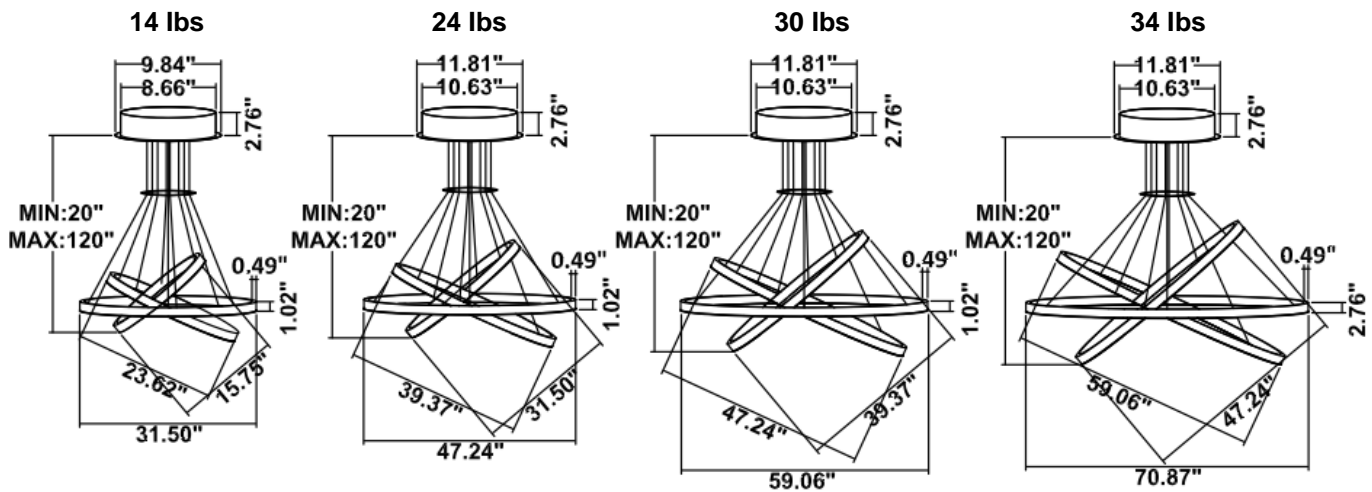

SB-D103G Canopy mount with accent ring

SB-D103H Canopy mount with swiveled rings and accent ring

PHOTOMETRIC: Direct Illumination (Testing for single ring only)

SB-D101A20WSZ 15.75' 20W @ 4000K