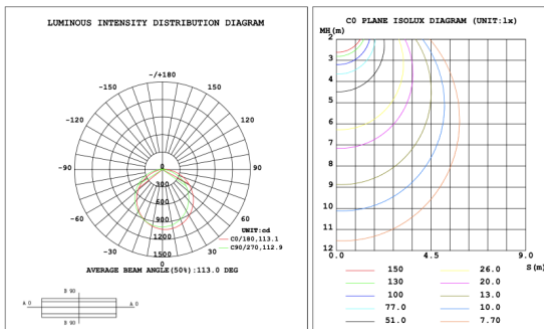

PHOTOMETRIC: Direct Illumination (Testing for single ring only)

SB-D101A20WSZ 15.75' 20W @ 4000K

SB-D101A30WSZ 23.62" 30W @ 4000K

SB-D101A40WSZ 31.50" 40W @ 4000K

SB-D101A50WSZ 39.37" 50W @ 4000K

SB-D101A60WSZ 47.24" 60W @ 4000K