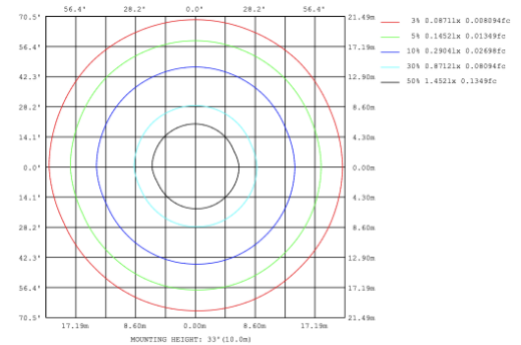

Flux out: 583.3 lm

Height	Eavg, Emax	Angle: 111.01deg	Diameter
1m	84.47, 290.4lx		291.08cm
2m	21.12, 72.60lx		582.15cm
3m	9.386, 32.27lx		873.23cm
4m	5.279, 18.15lx		1164.30cm
5m	3.379, 11.62lx		1455.38cm
6m	2.346, 8.06lx		1746.46cm
7m	1.724, 5.92lx		2037.53cm
8m	1.320, 4.53lx		2328.61cm
9m	1.043, 3.58lx		2619.68cm
10m	0.8447, 2.90lx		2910.76cm

Note: The Curves indicate the illuminated area and the average illumination when the luminaire is at different distance.