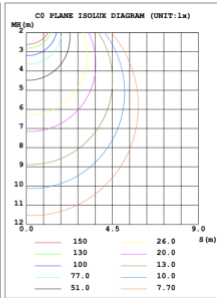

SB-D101A20WSZ 15.75\" 20W @ 4000K

Flux out: 583.3 lm

| Height | Eavg, Emax | Angle: 111.01deg | Diameter |
|--------|----------------|------------------|-----------|
| 1m | 84.47, 290.4lx | | 291.08cm |
| 2m | 21.12, 72.60lx | | 582.15cm |
| 3m | 9.386, 32.27lx | | 873.23cm |
| 4m | 5.279, 18.15lx | | 1164.30cm |
| 5m | 3.379, 11.62lx | | 1455.38cm |
| 6m | 2.346, 8.06lx | | 1746.46cm |
| 7m | 1.724, 5.92lx | | 2037.53cm |
| 8m | 1.320, 4.53lx | | 2328.61cm |
| 9m | 1.043, 3.58lx | | 2619.68cm |
| 10m | 0.8447, 2.90lx | | 2910.76cm |

Note: The Curves indicate the illuminated area and the average illumination when the luminaire is at different distance.

SB-D101A30WSZ 23.62" 30W @ 4000K

SB-D101A40WSZ 31.50" 40W @ 4000K

SB-D101A50WSZ 39.37" 50W @ 4000K

SB-D101A60WSZ 47.24" 60W @ 4000K

Flux out:2047 lm

| Height | Eavg,Emax | Angle:110.12deg | Diameter |
|--------|---------------|-----------------|-----------|
| 1m | 296.5,1024lx | | 286.29cm |
| 2m | 74.12,256.0lx | | 572.57cm |
| 3m | 32.94,113.8lx | | 858.86cm |
| 4m | 18.53,64.0lx | | 1145.14cm |
| 5m | 11.86,40.96lx | | 1431.43cm |
| 6m | 8.236,28.45lx | | 1717.71cm |
| 7m | 6.051,20.90lx | | 2004.00cm |
| 8m | 4.633,16.00lx | | 2290.28cm |
| 9m | 3.660,12.64lx | | 2576.57cm |
| 10m | 2.965,10.24lx | | 2862.85cm |