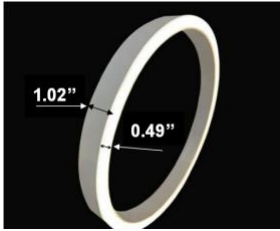

[View keystone 4 tier on website](#)

[View Video](#)

[View application photos](#)

PRODUCT DESCRIPTION

The **Keystone** circular pendants are made of extruded aluminum with a direct only component and a glare free flash lens. Sizes range from 15.57" to 70.87" and can be combined as desired to create multiple ring masterpieces. Tunable white and RGBW. Over 6500 powder coated colors, ships assembled.

FEATURES

- 5-year limited warranty.
- Ships assembled.
- Illumination direct.
- Extruded aluminum housing up to 70.87", 1 continuous ring without joints.
- Lens: White frosted acrylic diffuser, Glare-free
- Fixture delivered lumens per watt ratio up to 60 LPW not including RGBW.
- 10' standard adjustable aircraft cables/power cord adjust by push button grippers, custom length available.