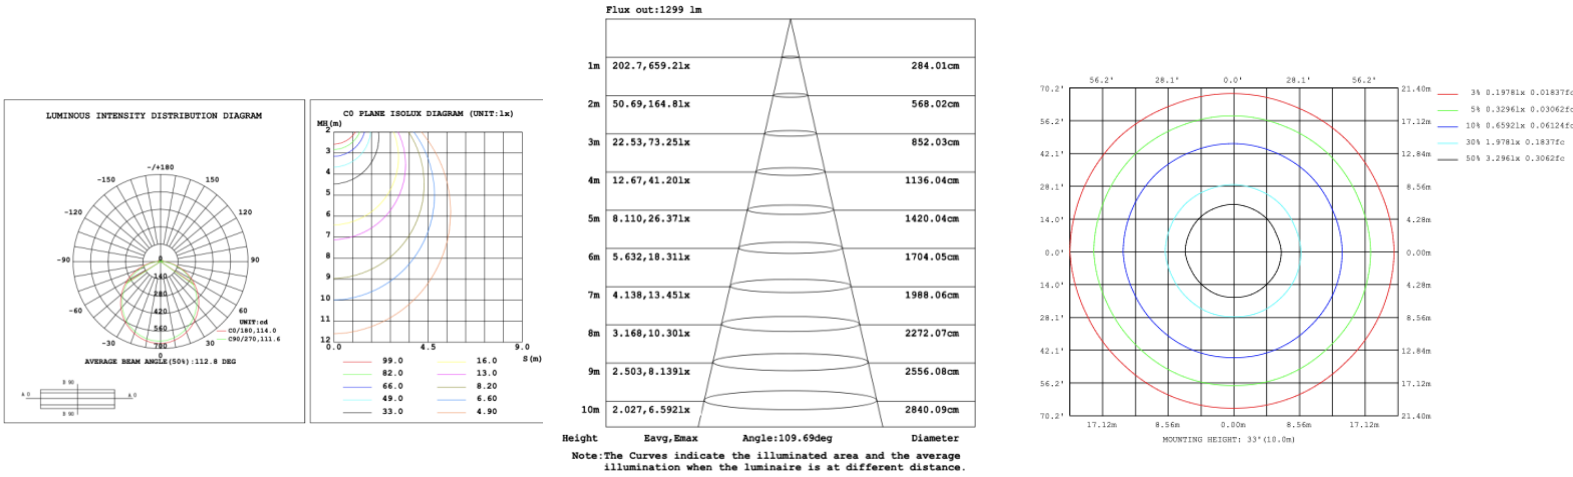

SB-D101A20WSZ 15.75\" 20W @ 4000K

Flux out: 583.3 lm

| Height | Eavg, Emax | Angle: 111.01deg | Diameter |
|--------|----------------|------------------|-----------|
| 1m | 84.47, 290.4lx | | 291.08cm |
| 2m | 21.12, 72.60lx | | 582.15cm |
| 3m | 9.386, 32.27lx | | 873.23cm |
| 4m | 5.279, 18.15lx | | 1164.30cm |
| 5m | 3.379, 11.62lx | | 1455.38cm |
| 6m | 2.346, 8.06lx | | 1746.46cm |
| 7m | 1.724, 5.92lx | | 2037.53cm |
| 8m | 1.320, 4.53lx | | 2328.61cm |
| 9m | 1.043, 3.58lx | | 2619.68cm |
| 10m | 0.8447, 2.90lx | | 2910.76cm |

Note: The Curves indicate the illuminated area and the average illumination when the luminaire is at different distance.

SB-D101A30WSZ 23.62" 30W @ 4000K

SB-D101A40WSZ 31.50" 40W @ 4000K

SB-D101A50WSZ 39.37" 50W @ 4000K