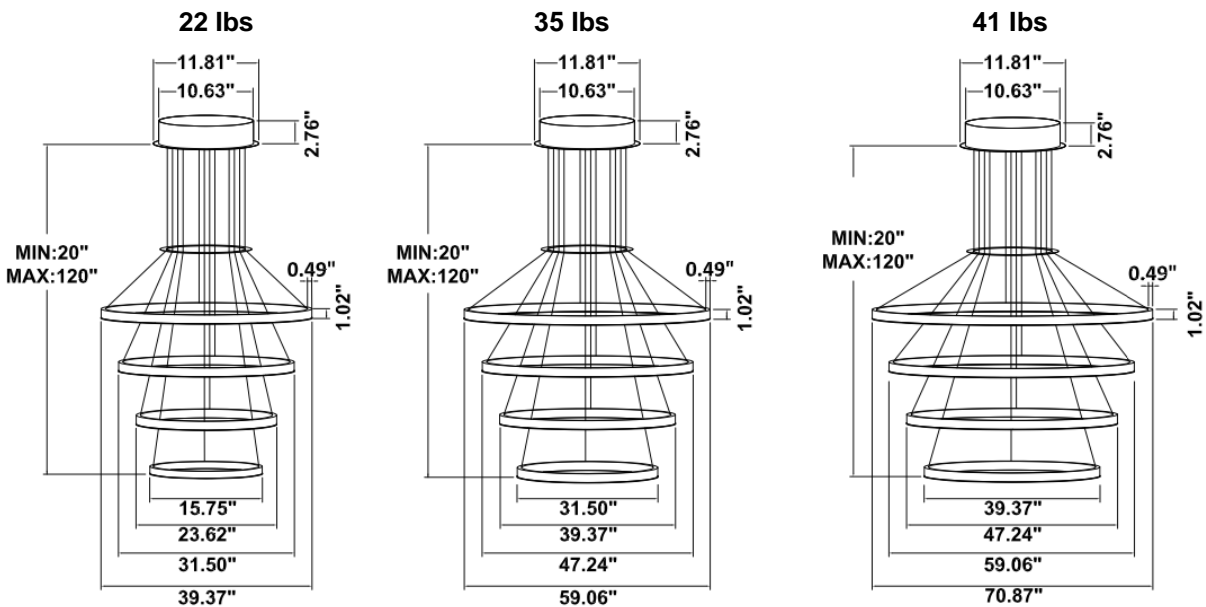

SB-D104F Canopy mount with accent ring