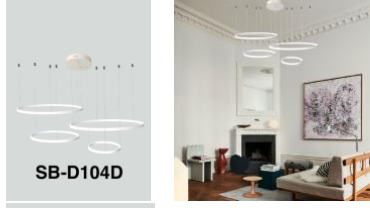

[View keystone 4 tier on website](#)

[View Video](#)

[View application photos](#)

PRODUCT DESCRIPTION

The **Keystone** circular pendants are made of extruded aluminum with a direct only component and a glare free flash lens. Sizes range from 15.57" to 70.87" and can be combined as desired to create multiple ring masterpieces. Tunable white and RGBW. Over 6500 powder coated colors, ships assembled.