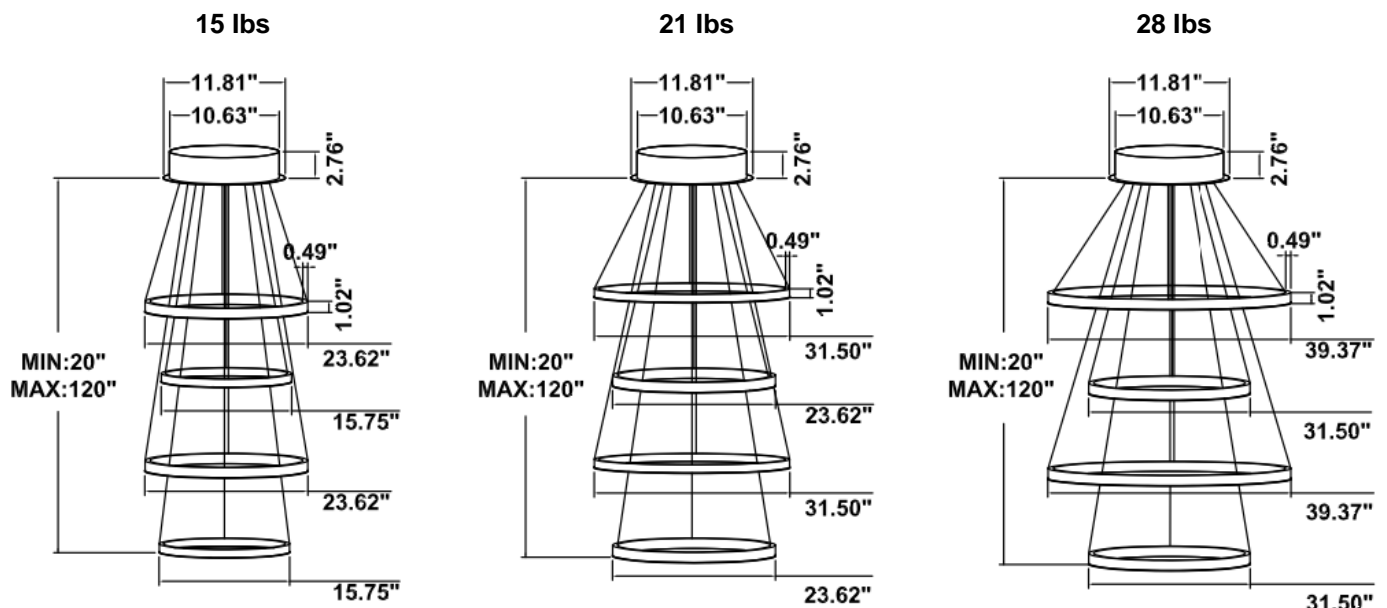

RGBW/TUNABLE WHITE SMART CONTROL

[SEE SPEC AND VIDEO](#)

DIMENSIONS & WEIGHTS: Canopy Size for ZigBee & DMX: 15.75" x 2.76"

SB-D104A Canopy mount

SB-D104B Canopy mount

SB-D104B Canopy mount

SB-D104C Canopy mount

SB-D101A20WSZ 15.75\" 20W @ 4000K

Flux out: 583.3 lm

| Height | Eavg, Emax | Angle: 111.01deg | Diameter |
|--------|----------------|------------------|-----------|
| 1m | 84.47, 290.4lx | | 291.08cm |
| 2m | 21.12, 72.60lx | | 582.15cm |
| 3m | 9.386, 32.27lx | | 873.23cm |
| 4m | 5.279, 18.15lx | | 1164.30cm |
| 5m | 3.379, 11.62lx | | 1455.38cm |
| 6m | 2.346, 8.06lx | | 1746.46cm |
| 7m | 1.724, 5.92lx | | 2037.53cm |
| 8m | 1.320, 4.53lx | | 2328.61cm |
| 9m | 1.043, 3.58lx | | 2619.68cm |
| 10m | 0.8447, 2.90lx | | 2910.76cm |

Note: The Curves indicate the illuminated area and the average illumination when the luminaire is at different distance.

SB-D101A80WSZ 70.87" 80W @ 4000K

Flux out:2941 lm

| Height | Eavg,Emax | Angle:113.14deg | Diameter |
|--------|---------------|-----------------|-----------|
| 1m | 394.8,1394lx | | 302.99cm |
| 2m | 98.70,348.5lx | | 605.99cm |
| 3m | 43.87,154.9lx | | 908.98cm |
| 4m | 24.67,87.12lx | | 1211.98cm |
| 5m | 15.79,55.76lx | | 1514.97cm |
| 6m | 10.97,38.72lx | | 1817.96cm |
| 7m | 8.057,28.45lx | | 2120.96cm |
| 8m | 6.169,21.78lx | | 2423.95cm |
| 9m | 4.874,17.21lx | | 2726.95cm |
| 10m | 3.948,13.94lx | | 3029.94cm |