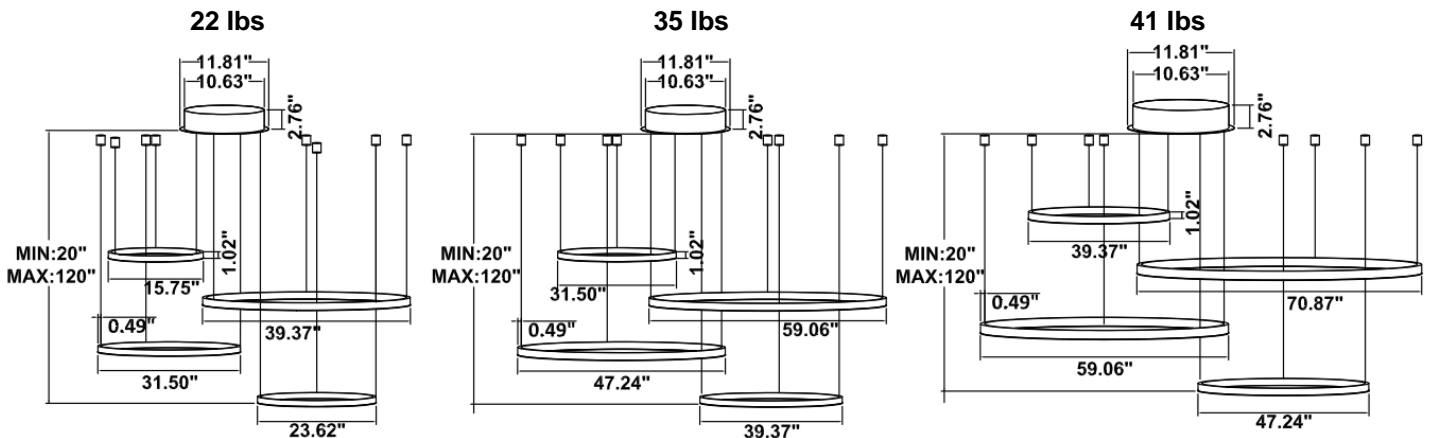

SB-D104D Canopy mount and cables fixed directly in the ceiling