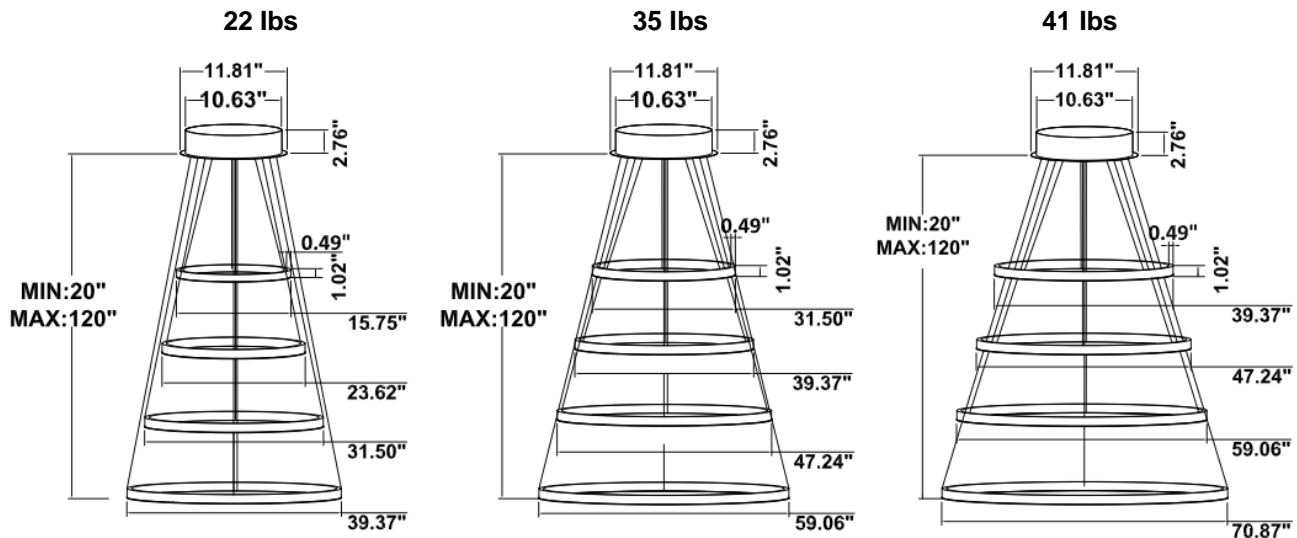

RGBW/TUNABLE WHITE SMART CONTROL

[SEE SPEC AND VIDEO](#)

DIMENSIONS & WEIGHTS: Canopy Size for ZigBee & DMX: 15.75" x 2.76"

SB-D104A Canopy mount

SB-D104B Canopy mount

SB-D104B Canopy mount

SB-D104C Canopy mount

SB-D101A20WSZ 15.75\" 20W @ 4000K

Flux out: 583.3 lm

| Height | Eavg, Emax | Angle: 111.01deg | Diameter |
|--------|----------------|------------------|-----------|
| 1m | 84.47, 290.4lx | | 291.08cm |
| 2m | 21.12, 72.60lx | | 582.15cm |
| 3m | 9.386, 32.27lx | | 873.23cm |
| 4m | 5.279, 18.15lx | | 1164.30cm |
| 5m | 3.379, 11.62lx | | 1455.38cm |
| 6m | 2.346, 8.06lx | | 1746.46cm |
| 7m | 1.724, 5.92lx | | 2037.53cm |
| 8m | 1.320, 4.53lx | | 2328.61cm |
| 9m | 1.043, 3.58lx | | 2619.68cm |
| 10m | 0.8447, 2.90lx | | 2910.76cm |

Note: The Curves indicate the illuminated area and the average illumination when the luminaire is at different distance.

SB-D101A80WSZ 70.87" 80W @ 4000K

Flux out:2941 lm

| Height | Eavg,Emax | Angle:113.14deg | Diameter |
|--------|---------------|-----------------|-----------|
| 1m | 394.8,1394lx | | 302.99cm |
| 2m | 98.70,348.5lx | | 605.99cm |
| 3m | 43.87,154.9lx | | 908.98cm |
| 4m | 24.67,87.12lx | | 1211.98cm |
| 5m | 15.79,55.76lx | | 1514.97cm |
| 6m | 10.97,38.72lx | | 1817.96cm |
| 7m | 8.057,28.45lx | | 2120.96cm |
| 8m | 6.169,21.78lx | | 2423.95cm |
| 9m | 4.874,17.21lx | | 2726.95cm |
| 10m | 3.948,13.94lx | | 3029.94cm |