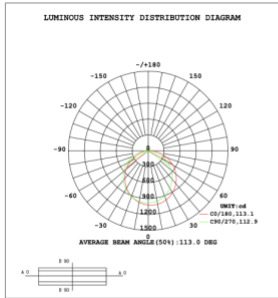

SB-D101A20WSZ 15.75\" 20W @ 4000K

Flux out: 583.3 lm

| Height | Eavg, Emax | Angle: 111.01deg | Diameter |
|--------|----------------|------------------|-----------|
| 1m | 84.47, 290.4lx | | 291.08cm |
| 2m | 21.12, 72.60lx | | 582.15cm |
| 3m | 9.386, 32.27lx | | 873.23cm |
| 4m | 5.279, 18.15lx | | 1164.30cm |
| 5m | 3.379, 11.62lx | | 1455.38cm |
| 6m | 2.346, 8.06lx | | 1746.46cm |
| 7m | 1.724, 5.92lx | | 2037.53cm |
| 8m | 1.320, 4.53lx | | 2328.61cm |
| 9m | 1.043, 3.58lx | | 2619.68cm |
| 10m | 0.8447, 2.90lx | | 2910.76cm |

Note: The Curves indicate the illuminated area and the average illumination when the luminaire is at different distance.

SB-D101A30WSZ 23.62" 30W @ 4000K

SB-D101A40WSZ 31.50" 40W @ 4000K

SB-D101A50WSZ 39.37" 50W @ 4000K

SB-D101A60WSZ 47.24" 60W @ 4000K

Flux out:2047 lm

| Height | Eavg,Emax | Angle:110.12deg | Diameter |
|--------|---------------|-----------------|-----------|
| 1m | 296.5,1024lx | | 286.29cm |
| 2m | 74.12,256.0lx | | 572.57cm |
| 3m | 32.94,113.8lx | | 858.86cm |
| 4m | 18.53,64.0lx | | 1145.14cm |
| 5m | 11.86,40.96lx | | 1431.43cm |
| 6m | 8.236,28.45lx | | 1717.71cm |
| 7m | 6.051,20.90lx | | 2004.00cm |
| 8m | 4.633,16.00lx | | 2290.28cm |
| 9m | 3.660,12.64lx | | 2576.57cm |
| 10m | 2.965,10.24lx | | 2862.85cm |

Note: The Curves indicate the illuminated area and the average illumination when the luminaire is at different distance.

SB-D101A80WSZ 70.87" 80W @ 4000K

Flux out:2941 lm

| Height | Eavg,Emax | Angle:113.14deg | Diameter |
|--------|---------------|-----------------|-----------|
| 1m | 394.8,1394lx | | 302.99cm |
| 2m | 98.70,348.5lx | | 605.99cm |
| 3m | 43.87,154.9lx | | 908.98cm |
| 4m | 24.67,87.12lx | | 1211.98cm |
| 5m | 15.79,55.76lx | | 1514.97cm |
| 6m | 10.97,38.72lx | | 1817.96cm |
| 7m | 8.057,28.45lx | | 2120.96cm |
| 8m | 6.169,21.78lx | | 2423.95cm |
| 9m | 4.874,17.21lx | | 2726.95cm |
| 10m | 3.948,13.94lx | | 3029.94cm |