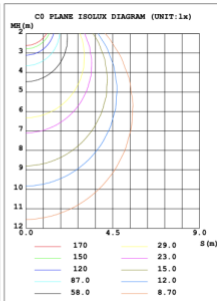

SB-D101A20WSZ 15.75\" 20W @ 4000K

Flux out: 583.3 lm

| Height | Eavg, Emax | Angle: 111.01deg | Diameter |
|--------|----------------|------------------|-----------|
| 1m | 84.47, 290.4lx | | 291.08cm |
| 2m | 21.12, 72.60lx | | 582.15cm |
| 3m | 9.386, 32.27lx | | 873.23cm |
| 4m | 5.279, 18.15lx | | 1164.30cm |
| 5m | 3.379, 11.62lx | | 1455.38cm |
| 6m | 2.346, 8.06lx | | 1746.46cm |
| 7m | 1.724, 5.92lx | | 2037.53cm |
| 8m | 1.320, 4.53lx | | 2328.61cm |
| 9m | 1.043, 3.58lx | | 2619.68cm |
| 10m | 0.8447, 2.90lx | | 2910.76cm |

Note: The Curves indicate the illuminated area and the average illumination when the luminaire is at different distance.

SB-D101A30WSZ 23.62" 30W @ 4000K

SB-D101A40WSZ 31.50" 40W @ 4000K

SB-D101A50WSZ 39.37" 50W @ 4000K

SB-D101A60WSZ 47.24" 60W @ 4000K

Flux out:2047 lm

| Height | Eavg,Emax | Angle:110.12deg | Diameter |
|--------|---------------|-----------------|-----------|
| 1m | 296.5,1024lx | | 286.29cm |
| 2m | 74.12,256.0lx | | 572.57cm |
| 3m | 32.94,113.8lx | | 858.86cm |
| 4m | 18.53,64.0lx | | 1145.14cm |
| 5m | 11.86,40.96lx | | 1431.43cm |
| 6m | 8.236,28.45lx | | 1717.71cm |
| 7m | 6.051,20.90lx | | 2004.00cm |
| 8m | 4.633,16.00lx | | 2290.28cm |
| 9m | 3.660,12.64lx | | 2576.57cm |
| 10m | 2.965,10.24lx | | 2862.85cm |

Note: The Curves indicate the illuminated area and the average illumination when the luminaire is at different distance.

SB-D101A70WSZ 59.06" 70W @ 4000K

Flux out:2364 lm

| Height | Eavg,Emax | Angle:111.75deg | Diameter |
|--------|---------------|-----------------|-----------|
| 1m | 342.3,1160lx | | 295.14cm |
| 2m | 85.59,290.0lx | | 590.28cm |
| 3m | 38.04,128.9lx | | 885.43cm |
| 4m | 21.40,72.5lx | | 1180.57cm |
| 5m | 13.69,46.40lx | | 1475.71cm |
| 6m | 9.510,32.22lx | | 1770.85cm |
| 7m | 6.987,23.68lx | | 2066.00cm |
| 8m | 5.349,18.13lx | | 2361.14cm |
| 9m | 4.226,14.32lx | | 2656.28cm |
| 10m | 3.423,11.60lx | | 2951.42cm |