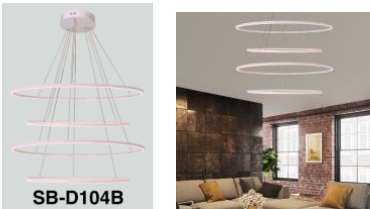

[View keystone 4 tier on website](#)

[View Video](#)

[View application photos](#)

PRODUCT DESCRIPTION

The **Keystone** circular pendants are made of extruded aluminum with a direct only component and a glare free flash lens. Sizes range from 15.57" to 70.87" and can be combined as desired to create multiple ring masterpieces. Tunable white and RGBW. Over 6500 powder coated colors, ships assembled.

FEATURES

- 5-year limited warranty.
- Ships assembled.
- Illumination direct.
- Extruded aluminum housing up to 70.87", 1 continuous ring without joints.
- Lens: White frosted acrylic diffuser, Glare-free
- Fixture delivered lumens per watt ratio up to 60 LPW not including RGBW.
- 10' standard adjustable aircraft cables/power cord adjust by push button grippers, custom length available.