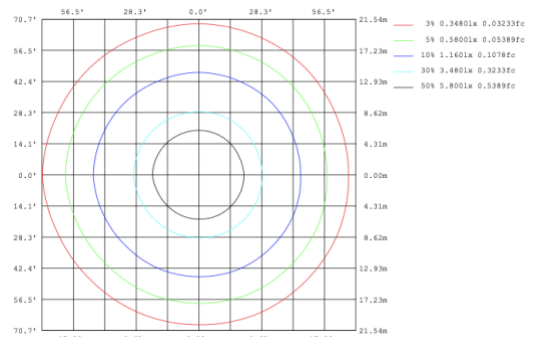

Note: The Curves indicate the illuminated area and the average illumination when the luminaire is at different distance.

SB-D101A30WSZ 23.62" 30W @ 4000K

SB-D101A40WSZ 31.50" 40W @ 4000K

SB-D101A50WSZ 39.37" 50W @ 4000K

Note: The Curves indicate the illuminated area and the average illumination when the luminaire is at different distance.

SB-D101A70WSZ 59.06" 70W @ 4000K

Flux out:2364 lm

| Height | Eavg,Emax | Angle:111.75deg | Diameter |
|--------|---------------|-----------------|-----------|
| 1m | 342.3,1160lx | | 295.14cm |
| 2m | 85.59,290.0lx | | 590.28cm |
| 3m | 38.04,128.9lx | | 885.43cm |
| 4m | 21.40,72.5lx | | 1180.57cm |
| 5m | 13.69,46.40lx | | 1475.71cm |
| 6m | 9.510,32.22lx | | 1770.85cm |
| 7m | 6.987,23.68lx | | 2066.00cm |
| 8m | 5.349,18.13lx | | 2361.14cm |
| 9m | 4.226,14.32lx | | 2656.28cm |
| 10m | 3.423,11.60lx | | 2951.42cm |

Note: The Curves indicate the illuminated area and the average illumination when the luminaire is at different distance.

SB-D101A80WSZ 70.87" 80W @ 4000K

Flux out:2941 lm

| Height | Eavg,Emax | Angle:113.14deg | Diameter |
|--------|---------------|-----------------|-----------|
| 1m | 394.8,1394lx | | 302.99cm |
| 2m | 98.70,348.5lx | | 605.99cm |
| 3m | 43.87,154.9lx | | 908.98cm |
| 4m | 24.67,87.12lx | | 1211.98cm |
| 5m | 15.79,55.76lx | | 1514.97cm |
| 6m | 10.97,38.72lx | | 1817.96cm |
| 7m | 8.057,28.45lx | | 2120.96cm |
| 8m | 6.169,21.78lx | | 2423.95cm |
| 9m | 4.874,17.21lx | | 2726.95cm |
| 10m | 3.948,13.94lx | | 3029.94cm |

Note: The Curves indicate the illuminated area and the average illumination when the luminaire is at different distance.