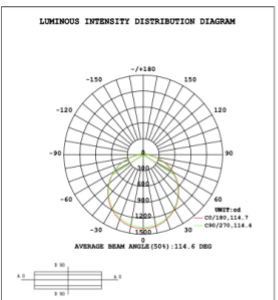

SB-D101A60WSZ 47.24" 60W @ 4000K

Flux out:2047 lm

| Height | Eavg,Emax | Angle:110.12deg | Diameter |
|--------|---------------|-----------------|-----------|
| 1m | 296.5,1024lx | | 286.29cm |
| 2m | 74.12,256.0lx | | 572.57cm |
| 3m | 32.94,113.8lx | | 858.86cm |
| 4m | 18.53,64.0lx | | 1145.14cm |
| 5m | 11.86,40.96lx | | 1431.43cm |
| 6m | 8.236,28.45lx | | 1717.71cm |
| 7m | 6.051,20.90lx | | 2004.00cm |
| 8m | 4.633,16.00lx | | 2290.28cm |
| 9m | 3.660,12.64lx | | 2576.57cm |
| 10m | 2.965,10.24lx | | 2862.85cm |

Note: The Curves indicate the illuminated area and the average illumination when the luminaire is at different distance.

SB-D101A70WSZ 59.06" 70W @ 4000K

Flux out:2364 lm

| Height | Eavg,Emax | Angle:111.75deg | Diameter |
|--------|---------------|-----------------|-----------|
| 1m | 342.3,1160lx | | 295.14cm |
| 2m | 85.59,290.0lx | | 590.28cm |
| 3m | 38.04,128.9lx | | 885.43cm |
| 4m | 21.40,72.5lx | | 1180.57cm |
| 5m | 13.69,46.40lx | | 1475.71cm |
| 6m | 9.510,32.22lx | | 1770.85cm |
| 7m | 6.987,23.68lx | | 2066.00cm |
| 8m | 5.349,18.13lx | | 2361.14cm |
| 9m | 4.226,14.32lx | | 2656.28cm |
| 10m | 3.423,11.60lx | | 2951.42cm |

Note: The Curves indicate the illuminated area and the average illumination when the luminaire is at different distance.

SB-D101A80WSZ 70.87" 80W @ 4000K

Flux out:2941 lm

| Height | Eavg,Emax | Angle:113.14deg | Diameter |
|--------|---------------|-----------------|-----------|
| 1m | 394.8,1394lx | | 302.99cm |
| 2m | 98.70,348.5lx | | 605.99cm |
| 3m | 43.87,154.9lx | | 908.98cm |
| 4m | 24.67,87.12lx | | 1211.98cm |
| 5m | 15.79,55.76lx | | 1514.97cm |
| 6m | 10.97,38.72lx | | 1817.96cm |
| 7m | 8.057,28.45lx | | 2120.96cm |
| 8m | 6.169,21.78lx | | 2423.95cm |
| 9m | 4.874,17.21lx | | 2726.95cm |
| 10m | 3.948,13.94lx | | 3029.94cm |

Note: The Curves indicate the illuminated area and the average illumination when the luminaire is at different distance.