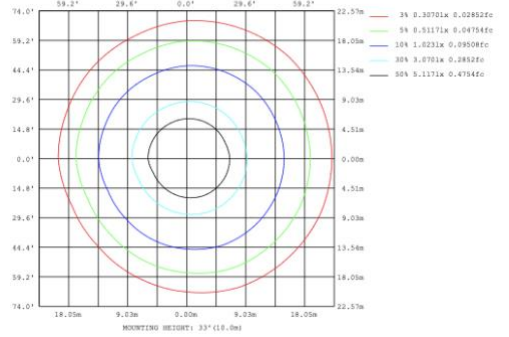

Flux out:2047 lm

Height	Eavg,Emax	Angle:110.12deg	Diameter
1m	296.5,1024lx		286.29cm
2m	74.12,256.0lx		572.57cm
3m	32.94,113.8lx		858.86cm
4m	18.53,64.0lx		1145.14cm
5m	11.86,40.96lx		1431.43cm
6m	8.236,28.45lx		1717.71cm
7m	6.051,20.90lx		2004.00cm
8m	4.633,16.00lx		2290.28cm
9m	3.660,12.64lx		2576.57cm
10m	2.965,10.24lx		2862.85cm

Note: The Curves indicate the illuminated area and the average illumination when the luminaire is at different distance.