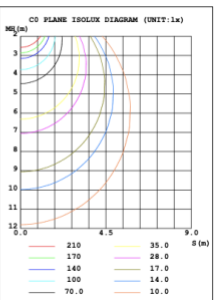

SB-D101A60WSZ 47.24" 60W @ 4000K

Flux out:2047 lm

| Height | Eavg,Emax | Angle:110.12deg | Diameter |
|--------|---------------|-----------------|-----------|
| 1m | 296.5,1024lx | | 286.29cm |
| 2m | 74.12,256.0lx | | 572.57cm |
| 3m | 32.94,113.8lx | | 858.86cm |
| 4m | 18.53,64.0lx | | 1145.14cm |
| 5m | 11.86,40.96lx | | 1431.43cm |
| 6m | 8.236,28.45lx | | 1717.71cm |
| 7m | 6.051,20.90lx | | 2004.00cm |
| 8m | 4.633,16.00lx | | 2290.28cm |
| 9m | 3.660,12.64lx | | 2576.57cm |
| 10m | 2.965,10.24lx | | 2862.85cm |

Note: The Curves indicate the illuminated area and the average illumination when the luminaire is at different distance.

SB-D101A70WSZ 59.06" 70W @ 4000K

Flux out:2364 lm

| Height | Eavg,Emax | Angle:111.75deg | Diameter |
|--------|---------------|-----------------|-----------|
| 1m | 342.3,1160lx | | 295.14cm |
| 2m | 85.59,290.0lx | | 590.28cm |
| 3m | 38.04,128.9lx | | 885.43cm |
| 4m | 21.40,72.5lx | | 1180.57cm |
| 5m | 13.69,46.40lx | | 1475.71cm |
| 6m | 9.510,32.22lx | | 1770.85cm |
| 7m | 6.987,23.68lx | | 2066.00cm |
| 8m | 5.349,18.13lx | | 2361.14cm |
| 9m | 4.226,14.32lx | | 2656.28cm |
| 10m | 3.423,11.60lx | | 2951.42cm |

Note: The Curves indicate the illuminated area and the average illumination when the luminaire is at different distance.

SB-D101A80WSZ 70.87" 80W @ 4000K

Flux out:2941 lm

| Height | Eavg,Emax | Angle:113.14deg | Diameter |
|--------|---------------|-----------------|-----------|
| 1m | 394.8,1394lx | | 302.99cm |
| 2m | 98.70,348.5lx | | 605.99cm |
| 3m | 43.87,154.9lx | | 908.98cm |
| 4m | 24.67,87.12lx | | 1211.98cm |
| 5m | 15.79,55.76lx | | 1514.97cm |
| 6m | 10.97,38.72lx | | 1817.96cm |
| 7m | 8.057,28.45lx | | 2120.96cm |
| 8m | 6.169,21.78lx | | 2423.95cm |
| 9m | 4.874,17.21lx | | 2726.95cm |
| 10m | 3.948,13.94lx | | 3029.94cm |

Note: The Curves indicate the illuminated area and the average illumination when the luminaire is at different distance.