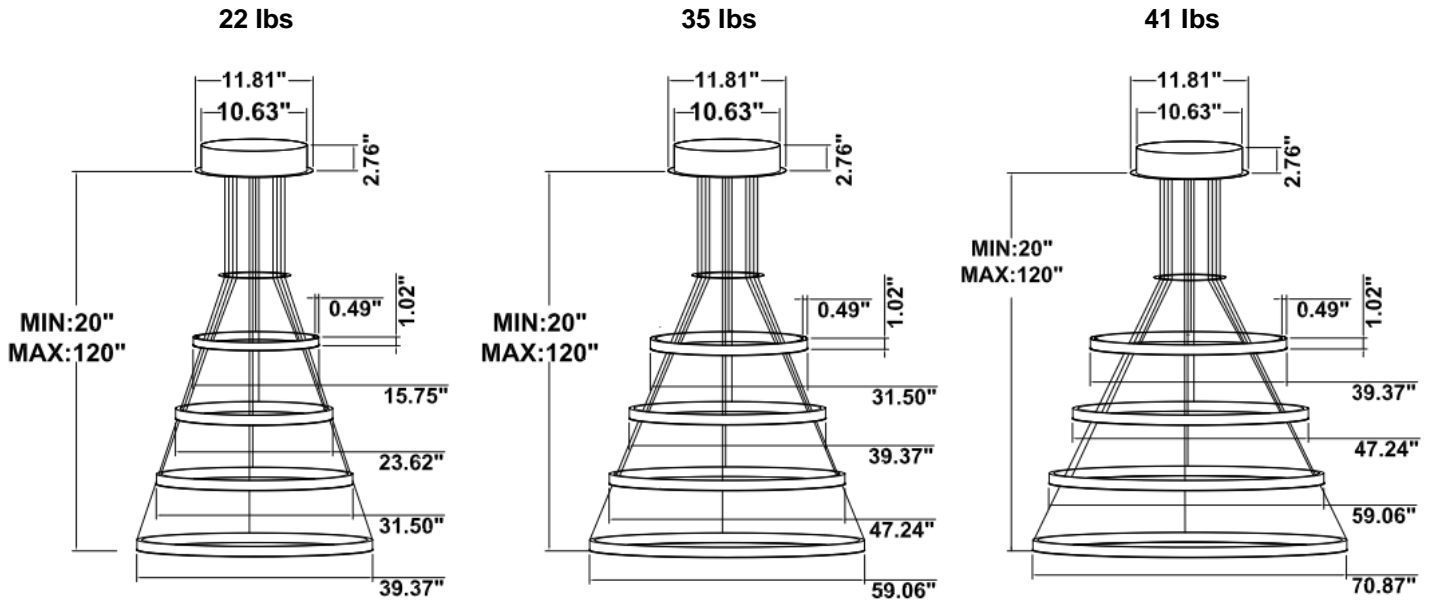

SB-D104G Canopy mount with accent ring