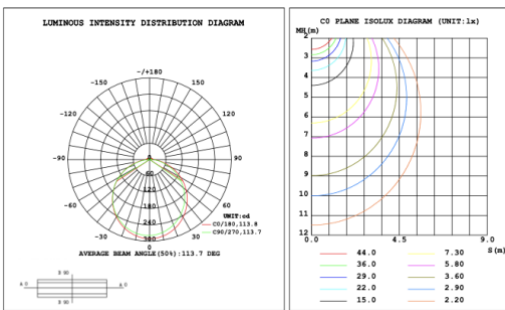

RGBW/TUNABLE WHITE SMART CONTROL

[SEE SPEC AND VIDEO](#)

DIMENSIONS & WEIGHTS: Canopy Size for ZigBee & DMX: 15.75" x 2.76"

SB-D104A Canopy mount

SB-D104B Canopy mount

SB-D104B Canopy mount

SB-D104C Canopy mount

SB-D101A20WSZ 15.75\" 20W @ 4000K

Flux out: 583.3 lm

| Height | Eavg, Emax | Angle: 111.01deg | Diameter |
|--------|----------------|------------------|-----------|
| 1m | 84.47, 290.4lx | | 291.08cm |
| 2m | 21.12, 72.60lx | | 582.15cm |
| 3m | 9.386, 32.27lx | | 873.23cm |
| 4m | 5.279, 18.15lx | | 1164.30cm |
| 5m | 3.379, 11.62lx | | 1455.38cm |
| 6m | 2.346, 8.06lx | | 1746.46cm |
| 7m | 1.724, 5.92lx | | 2037.53cm |
| 8m | 1.320, 4.53lx | | 2328.61cm |
| 9m | 1.043, 3.58lx | | 2619.68cm |
| 10m | 0.8447, 2.90lx | | 2910.76cm |

Note: The Curves indicate the illuminated area and the average illumination when the luminaire is at different distance.

SB-D101A30WSZ 23.62" 30W @ 4000K

SB-D101A40WSZ 31.50" 40W @ 4000K

SB-D101A50WSZ 39.37" 50W @ 4000K