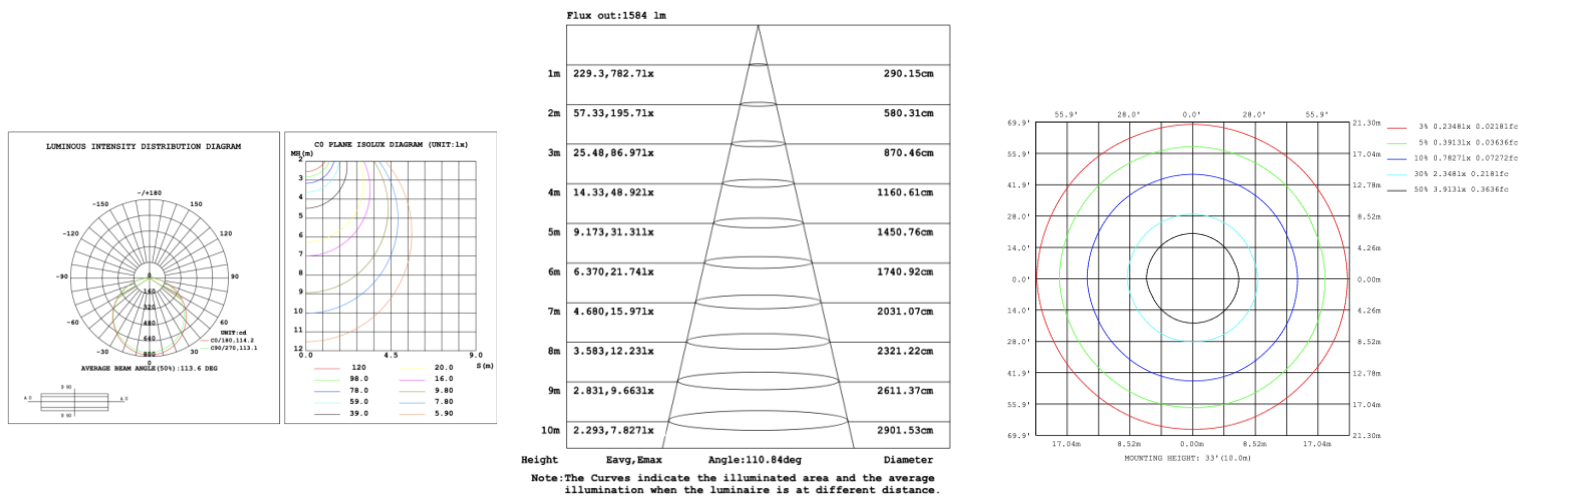

SB-D101A20WSZ 15.75\" 20W @ 4000K

Flux out: 583.3 lm

| Height | Eavg, Emax | Angle: 111.01deg | Diameter |
|--------|----------------|------------------|-----------|
| 1m | 84.47, 290.4lx | | 291.08cm |
| 2m | 21.12, 72.60lx | | 582.15cm |
| 3m | 9.386, 32.27lx | | 873.23cm |
| 4m | 5.279, 18.15lx | | 1164.30cm |
| 5m | 3.379, 11.62lx | | 1455.38cm |
| 6m | 2.346, 8.06lx | | 1746.46cm |
| 7m | 1.724, 5.92lx | | 2037.53cm |
| 8m | 1.320, 4.53lx | | 2328.61cm |
| 9m | 1.043, 3.58lx | | 2619.68cm |
| 10m | 0.8447, 2.90lx | | 2910.76cm |

Note: The Curves indicate the illuminated area and the average illumination when the luminaire is at different distance.

SB-D101A30WSZ 23.62" 30W @ 4000K

SB-D101A40WSZ 31.50" 40W @ 4000K

SB-D101A50WSZ 39.37" 50W @ 4000K

Note: The Curves indicate the illuminated area and the average illumination when the luminaire is at different distance.

SB-D101A70WSZ 59.06" 70W @ 4000K

Flux out:2364 lm

| Height | Eavg,Emax | Angle:111.75deg | Diameter |
|--------|---------------|-----------------|-----------|
| 1m | 342.3,1160lx | | 295.14cm |
| 2m | 85.59,290.0lx | | 590.28cm |
| 3m | 38.04,128.9lx | | 885.43cm |
| 4m | 21.40,72.5lx | | 1180.57cm |
| 5m | 13.69,46.40lx | | 1475.71cm |
| 6m | 9.510,32.22lx | | 1770.85cm |
| 7m | 6.987,23.68lx | | 2066.00cm |
| 8m | 5.349,18.13lx | | 2361.14cm |
| 9m | 4.226,14.32lx | | 2656.28cm |
| 10m | 3.423,11.60lx | | 2951.42cm |

Note: The Curves indicate the illuminated area and the average illumination when the luminaire is at different distance.