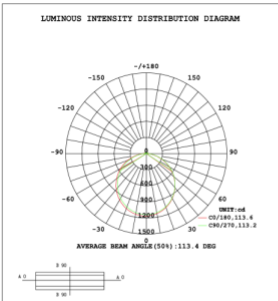

SB-D101A20WSZ 15.75\" 20W @ 4000K

Flux out: 583.3 lm

| Height | Eavg, Emax | Angle: 111.01deg | Diameter |
|--------|----------------|------------------|-----------|
| 1m | 84.47, 290.4lx | | 291.08cm |
| 2m | 21.12, 72.60lx | | 582.15cm |
| 3m | 9.386, 32.27lx | | 873.23cm |
| 4m | 5.279, 18.15lx | | 1164.30cm |
| 5m | 3.379, 11.62lx | | 1455.38cm |
| 6m | 2.346, 8.06lx | | 1746.46cm |
| 7m | 1.724, 5.92lx | | 2037.53cm |
| 8m | 1.320, 4.53lx | | 2328.61cm |
| 9m | 1.043, 3.58lx | | 2619.68cm |
| 10m | 0.8447, 2.90lx | | 2910.76cm |

SB-D101A60WSZ 47.24" 60W @ 4000K

Flux out:2047 lm

| Height | Eavg,Emax | Angle:110.12deg | Diameter |
|--------|---------------|-----------------|-----------|
| 1m | 296.5,1024lx | | 286.29cm |
| 2m | 74.12,256.0lx | | 572.57cm |
| 3m | 32.94,113.8lx | | 858.86cm |
| 4m | 18.53,64.0lx | | 1145.14cm |
| 5m | 11.86,40.96lx | | 1431.43cm |
| 6m | 8.236,28.45lx | | 1717.71cm |
| 7m | 6.051,20.90lx | | 2004.00cm |
| 8m | 4.633,16.00lx | | 2290.28cm |
| 9m | 3.660,12.64lx | | 2576.57cm |
| 10m | 2.965,10.24lx | | 2862.85cm |

Note: The Curves indicate the illuminated area and the average illumination when the luminaire is at different distance.

SB-D101A70WSZ 59.06" 70W @ 4000K

Flux out:2364 lm

| Height | Eavg,Emax | Angle:111.75deg | Diameter |
|--------|---------------|-----------------|-----------|
| 1m | 342.3,1160lx | | 295.14cm |
| 2m | 85.59,290.0lx | | 590.28cm |
| 3m | 38.04,128.9lx | | 885.43cm |
| 4m | 21.40,72.5lx | | 1180.57cm |
| 5m | 13.69,46.40lx | | 1475.71cm |
| 6m | 9.510,32.22lx | | 1770.85cm |
| 7m | 6.987,23.68lx | | 2066.00cm |
| 8m | 5.349,18.13lx | | 2361.14cm |
| 9m | 4.226,14.32lx | | 2656.28cm |
| 10m | 3.423,11.60lx | | 2951.42cm |