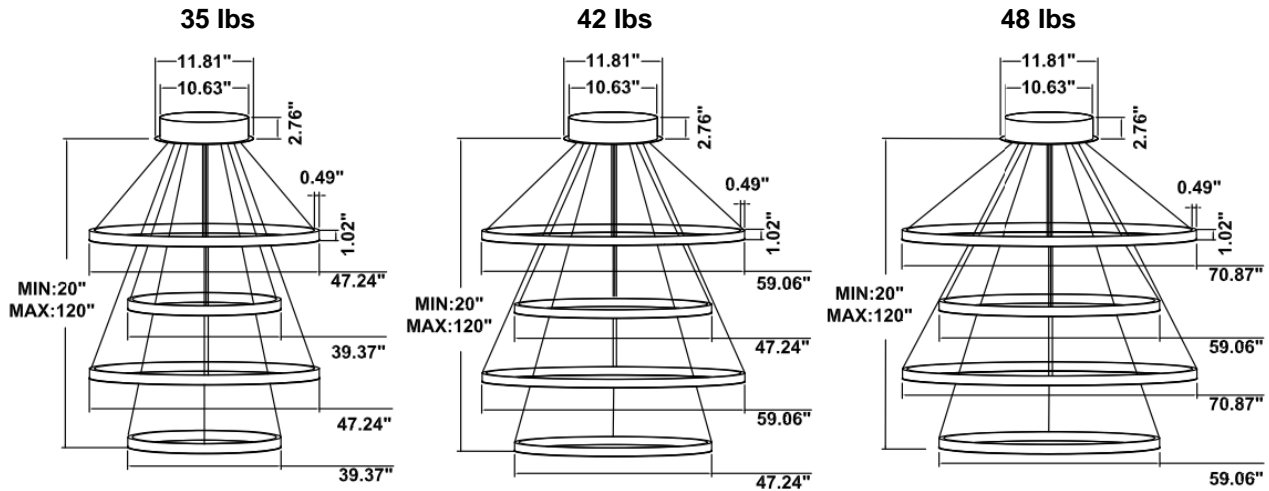

RGBW/TUNABLE WHITE SMART CONTROL

[SEE SPEC AND VIDEO](#)

DIMENSIONS & WEIGHTS: Canopy Size for ZigBee & DMX: 15.75" x 2.76"

SB-D104A Canopy mount

SB-D104B Canopy mount

SB-D104B Canopy mount

SB-D104C Canopy mount

SB-D101A20WSZ 15.75\" 20W @ 4000K

Flux out: 583.3 lm

| Height | Eavg, Emax | Angle: 111.01deg | Diameter |
|--------|----------------|------------------|-----------|
| 1m | 84.47, 290.4lx | | 291.08cm |
| 2m | 21.12, 72.60lx | | 582.15cm |
| 3m | 9.386, 32.27lx | | 873.23cm |
| 4m | 5.279, 18.15lx | | 1164.30cm |
| 5m | 3.379, 11.62lx | | 1455.38cm |
| 6m | 2.346, 8.06lx | | 1746.46cm |
| 7m | 1.724, 5.92lx | | 2037.53cm |
| 8m | 1.320, 4.53lx | | 2328.61cm |
| 9m | 1.043, 3.58lx | | 2619.68cm |
| 10m | 0.8447, 2.90lx | | 2910.76cm |

Note: The Curves indicate the illuminated area and the average illumination when the luminaire is at different distance.

SB-D101A80WSZ 70.87" 80W @ 4000K

Flux out:2941 lm

| Height | Eavg,Emax | Angle:113.14deg | Diameter |
|--------|---------------|-----------------|-----------|
| 1m | 394.8,1394lx | | 302.99cm |
| 2m | 98.70,348.5lx | | 605.99cm |
| 3m | 43.87,154.9lx | | 908.98cm |
| 4m | 24.67,87.12lx | | 1211.98cm |
| 5m | 15.79,55.76lx | | 1514.97cm |
| 6m | 10.97,38.72lx | | 1817.96cm |
| 7m | 8.057,28.45lx | | 2120.96cm |
| 8m | 6.169,21.78lx | | 2423.95cm |
| 9m | 4.874,17.21lx | | 2726.95cm |
| 10m | 3.948,13.94lx | | 3029.94cm |