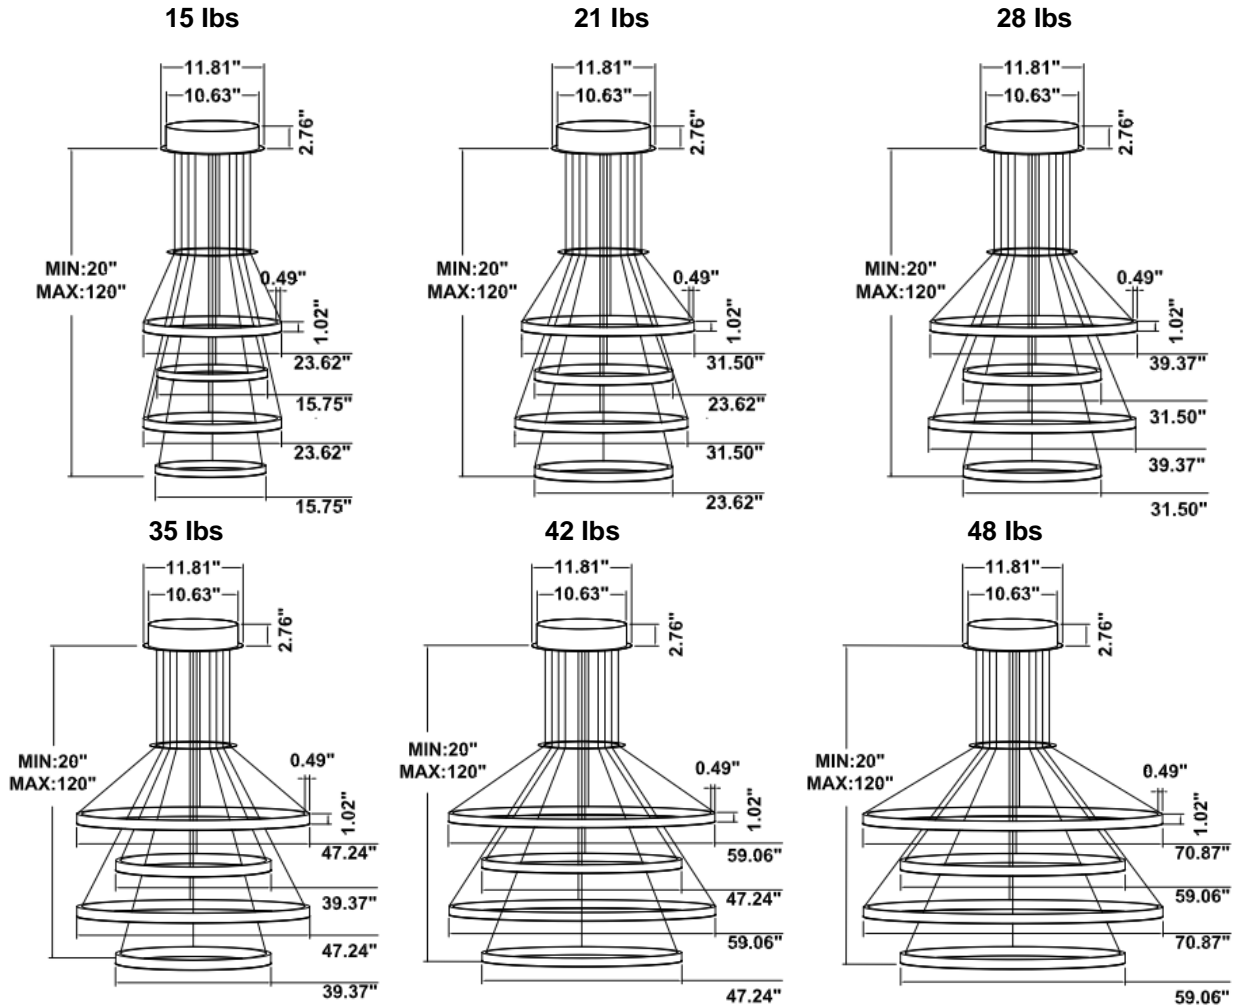

SB-D104E Canopy mount with accent ring