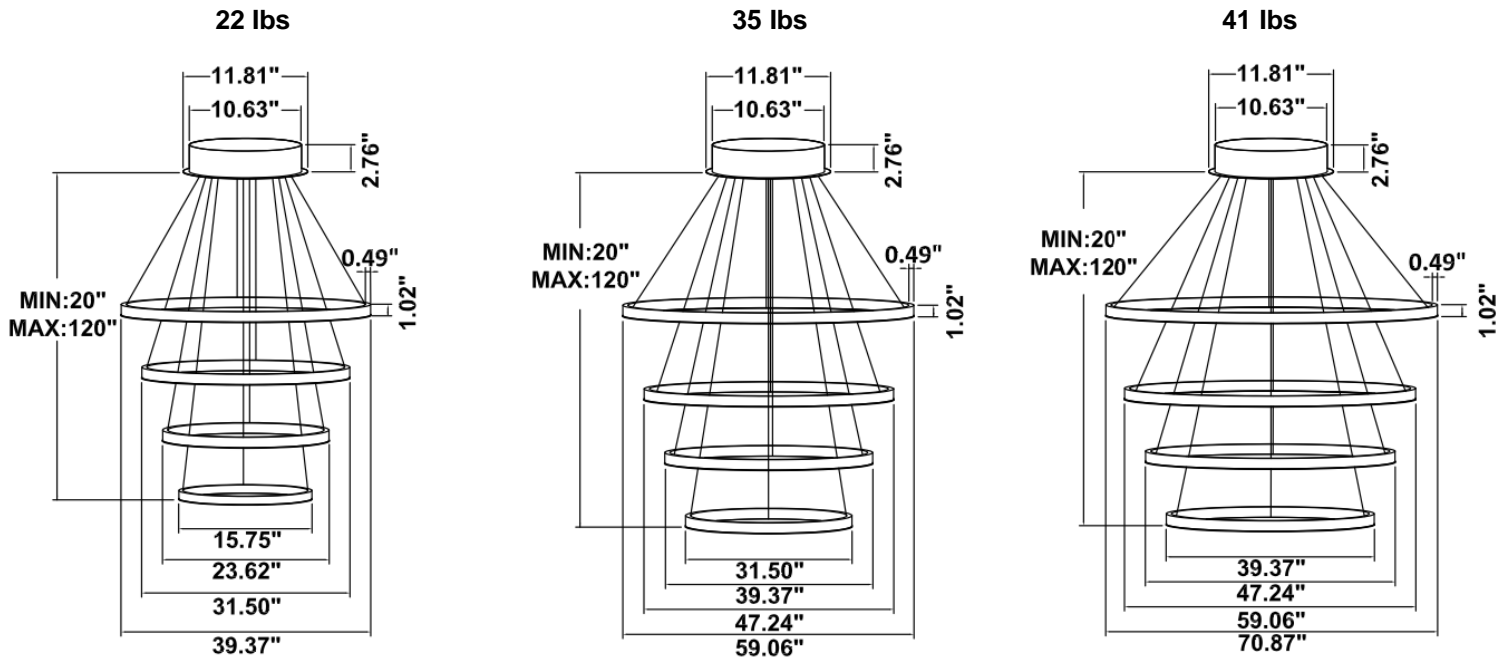

RGBW/TUNABLE WHITE SMART CONTROL

[SEE SPEC AND VIDEO](#)

DIMENSIONS & WEIGHTS: Canopy Size for ZigBee & DMX: 15.75" x 2.76"

SB-D104A Canopy mount

SB-D104B Canopy mount

SB-D104B Canopy mount

SB-D104C Canopy mount

SB-D101A20WSZ 15.75\" 20W @ 4000K

Flux out: 583.3 lm

| Height | Eavg, Emax | Angle: 111.01deg | Diameter |
|--------|----------------|------------------|-----------|
| 1m | 84.47, 290.4lx | | 291.08cm |
| 2m | 21.12, 72.60lx | | 582.15cm |
| 3m | 9.386, 32.27lx | | 873.23cm |
| 4m | 5.279, 18.15lx | | 1164.30cm |
| 5m | 3.379, 11.62lx | | 1455.38cm |
| 6m | 2.346, 8.06lx | | 1746.46cm |
| 7m | 1.724, 5.92lx | | 2037.53cm |
| 8m | 1.320, 4.53lx | | 2328.61cm |
| 9m | 1.043, 3.58lx | | 2619.68cm |
| 10m | 0.8447, 2.90lx | | 2910.76cm |