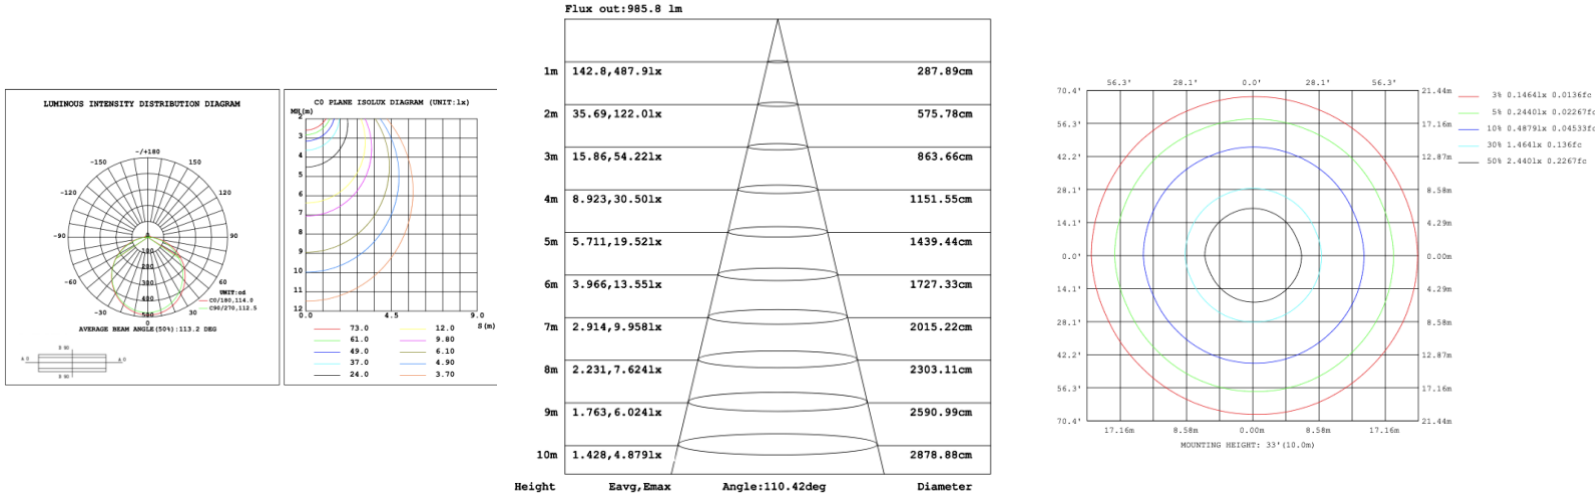

SB-D101A20WSZ 15.75\" 20W @ 4000K

Flux out: 583.3 lm

| Height | Eavg, Emax | Angle: 111.01deg | Diameter |
|--------|----------------|------------------|-----------|
| 1m | 84.47, 290.4lx | | 291.08cm |
| 2m | 21.12, 72.60lx | | 582.15cm |
| 3m | 9.386, 32.27lx | | 873.23cm |
| 4m | 5.279, 18.15lx | | 1164.30cm |
| 5m | 3.379, 11.62lx | | 1455.38cm |
| 6m | 2.346, 8.06lx | | 1746.46cm |
| 7m | 1.724, 5.92lx | | 2037.53cm |
| 8m | 1.320, 4.53lx | | 2328.61cm |
| 9m | 1.043, 3.58lx | | 2619.68cm |
| 10m | 0.8447, 2.90lx | | 2910.76cm |

Note: The Curves indicate the illuminated area and the average illumination when the luminaire is at different distance.

SB-D101A30WSZ 23.62" 30W @ 4000K

SB-D101A40WSZ 31.50" 40W @ 4000K

SB-D101A50WSZ 39.37" 50W @ 4000K