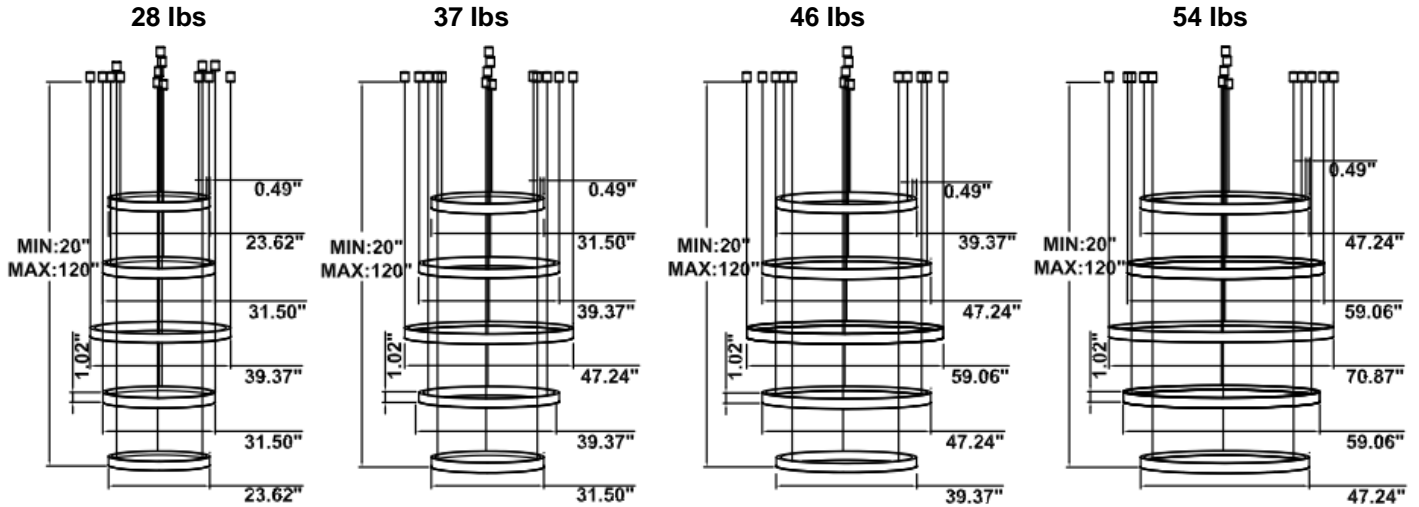

## RGBW/TUNABLE WHITE SMART CONTROL

[SEE SPEC AND VIDEO](#)

**DIMENSIONS & WEIGHTS: Canopy Size for ZigBee & DMX: 15.75" x 2.76"**

**SB-D105A Canopy mount**

**SB-D105B Canopy mount**

**SB-D105C Remote mount and cables fixed directly in the ceiling (Driver box size: L10.83" X W3.78" X H1.81")**

**SB-D105D Canopy mount**

**SB-D105D Canopy mount and cables fixed directly in the ceiling**

**PHOTOMETRIC: Direct Illumination (Testing for single ring only)**

**SB-D101A20WSZ 15.75\"/>**