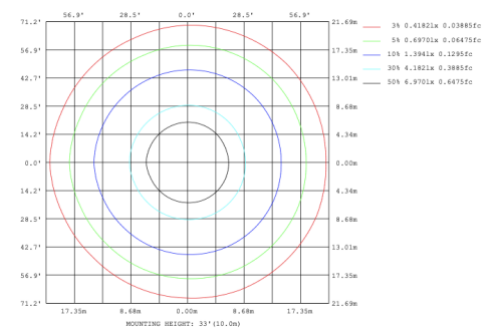

SB-D101A80WSZ 70.87" 80W @ 4000K

Note: The Curves indicate the illuminated area and the average illumination when the luminaire is at different distance.