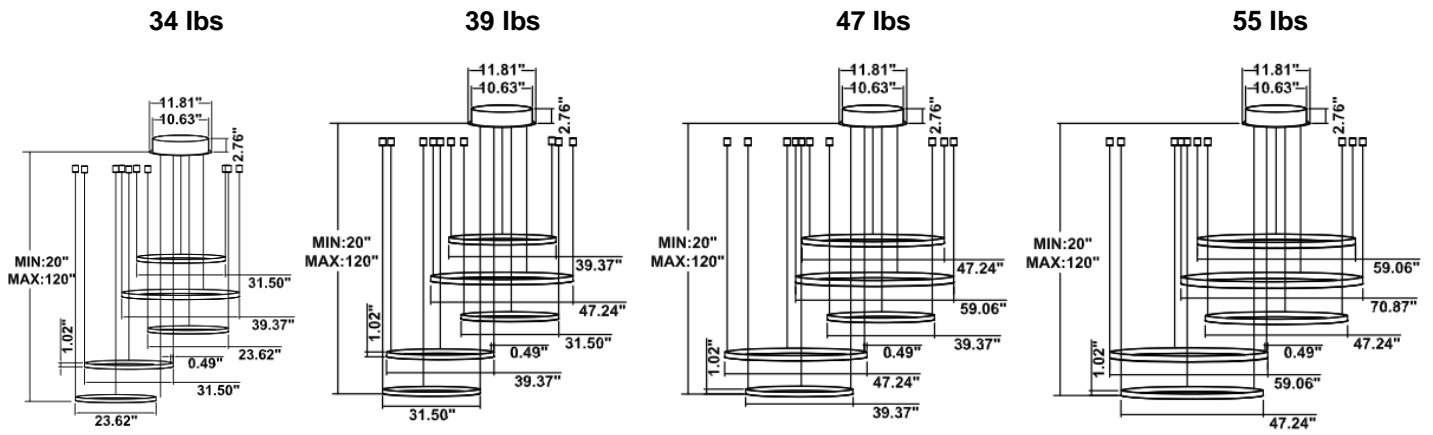

## RGBW/TUNABLE WHITE SMART CONTROL

[SEE SPEC AND VIDEO](#)

**DIMENSIONS & WEIGHTS: Canopy Size for ZigBee & DMX: 15.75" x 2.76"**

**SB-D105A Canopy mount**

**SB-D105B Canopy mount**

**SB-D105C Remote mount and cables fixed directly in the ceiling (Driver box size: L10.83" X W3.78" X H1.81")**

**SB-D105D Canopy mount**

**SB-D105D Canopy mount and cables fixed directly in the ceiling**

**PHOTOMETRIC: Direct Illumination (Testing for single ring only)**

**SB-D101A20WSZ 15.75\"/>**