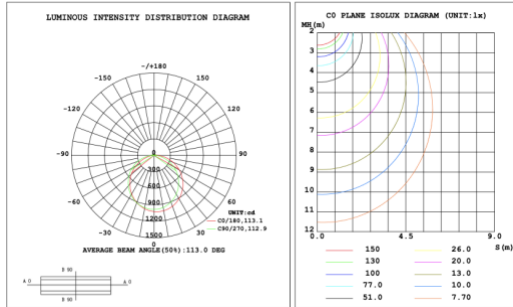

### SB-D101A60WSZ 47.24" 60W @ 4000K

Note: The Curves indicate the illuminated area and the average illumination when the luminaire is at different distance.