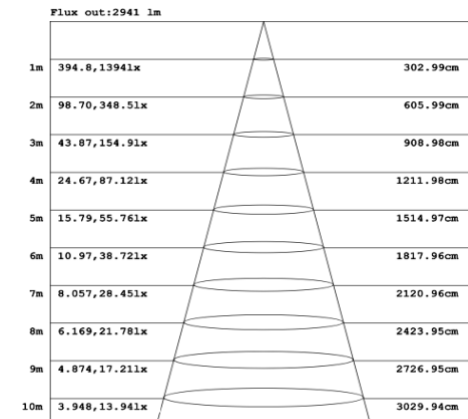

SB-D101A80WSZ 70.87" 80W @ 4000K

Note: The Curves indicate the illuminated area and the average illumination when the luminaire is at different distance.