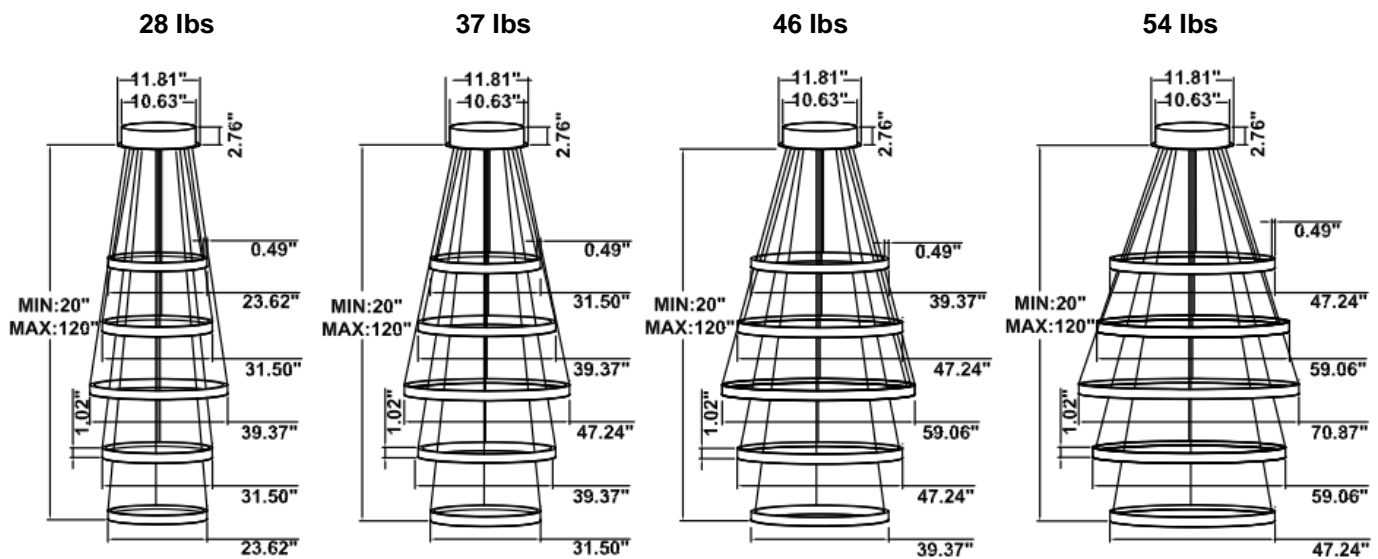

## RGBW/TUNABLE WHITE SMART CONTROL

[SEE SPEC AND VIDEO](#)

**DIMENSIONS & WEIGHTS: Canopy Size for ZigBee & DMX: 15.75" x 2.76"**

**SB-D105A Canopy mount**

**SB-D105B Canopy mount**

**SB-D105C Remote mount and cables fixed directly in the ceiling (Driver box size: L10.83" X W3.78" X H1.81")**