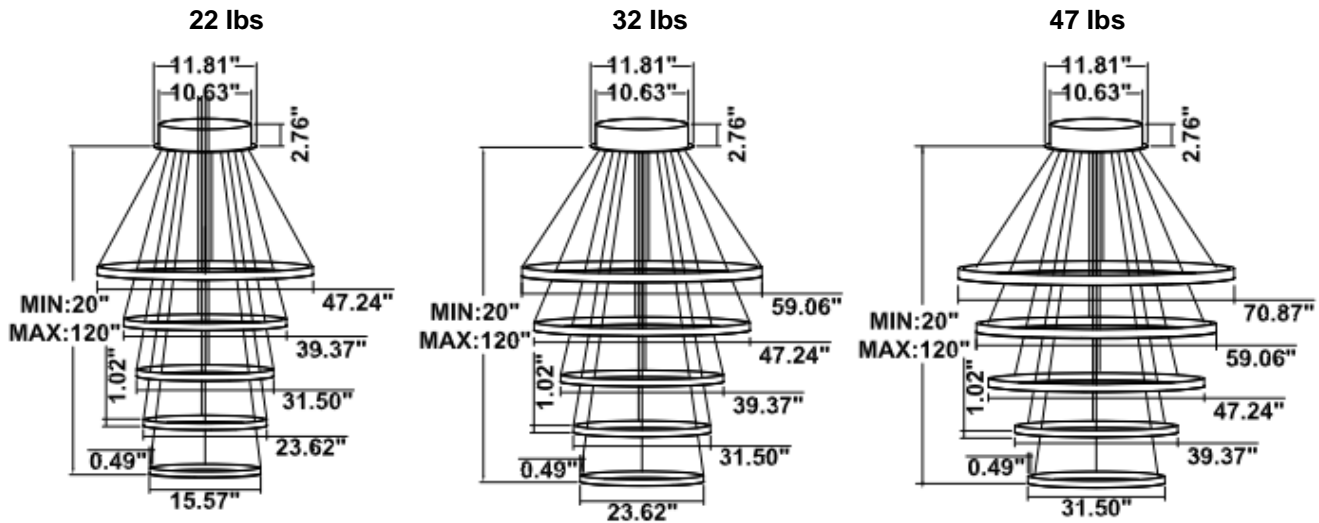

## LUMEN OUTPUT (for color selectable not RGBW)

Model Number	Size	Wattage	Kelvin Temp field Selectable ±500K	Delivered Lumen ±10%
SB-D105A	47.24"+39.37"+31.50"+23.62"+15.57"	200W	2700K/3500K/4000K or 3000K/3500K/4000K	12000 lm
	59.06"+47.24"+39.37"+31.50"+23.62"	250W	2700K/3500K/4000K or 3000K/3500K/4000K	15000 lm
	70.87"+59.06"+47.24"+39.37"+31.50"	300W	2700K/3500K/4000K or 3000K/3500K/4000K	18000 lm
SB-D105B/C	23.62"+31.50"+39.37"+31.50"+23.62"	190W	2700K/3500K/4000K or 3000K/3500K/4000K	11400 lm
	31.50"+39.37"+47.24"+39.37"+31.50"	240W	2700K/3500K/4000K or 3000K/3500K/4000K	14400 lm
	39.37"+47.24"+59.06"+47.24"+39.37"	290W	2700K/3500K/4000K or 3000K/3500K/4000K	17400 lm
	47.24"+59.06"+70.87"+59.06"+47.24"	340W	2700K/3500K/4000K or 3000K/3500K/4000K	20400 lm
SB-D105D	23.62"+31.50"+15.75"+23.62"+15.75"	140W	2700K/3500K/4000K or 3000K/3500K/4000K	8400 lm
	31.50"+39.37"+23.62"+31.50"+23.62"	180W	2700K/3500K/4000K or 3000K/3500K/4000K	10800 lm
	31.50"+47.24"+15.75"+23.62"+39.37"	190W	2700K/3500K/4000K or 3000K/3500K/4000K	11400 lm
	39.37"+47.24"+31.50"+39.37"+31.50"	240W	2700K/3500K/4000K or 3000K/3500K/4000K	14400 lm
	47.24"+59.06"+39.37"+47.24"+39.37"	290W	2700K/3500K/4000K or 3000K/3500K/4000K	17400 lm
	59.06"+70.87"+47.24"+59.06"+47.24"	340W	2700K/3500K/4000K or 3000K/3500K/4000K	20400 lm

## RGBW/TUNABLE WHITE SMART CONTROL

[SEE SPEC AND VIDEO](#)

**DIMENSIONS & WEIGHTS: Canopy Size for ZigBee & DMX: 15.75" x 2.76"**

**SB-D105A Canopy mount**

**SB-D105B Canopy mount**

**SB-D105C Remote mount and cables fixed directly in the ceiling (Driver box size: L10.83" X W3.78" X H1.81")**