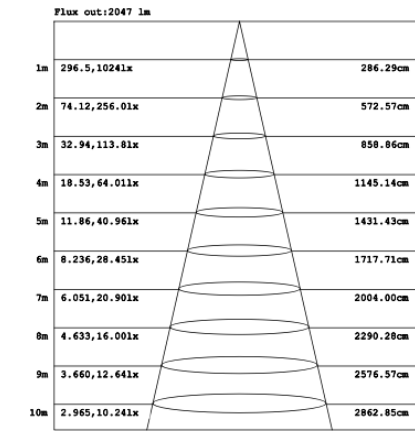

SB-D101A60WSZ 47.24" 60W @ 4000K

Note: The Curves indicate the illuminated area and the average illumination when the luminaire is at different distance.