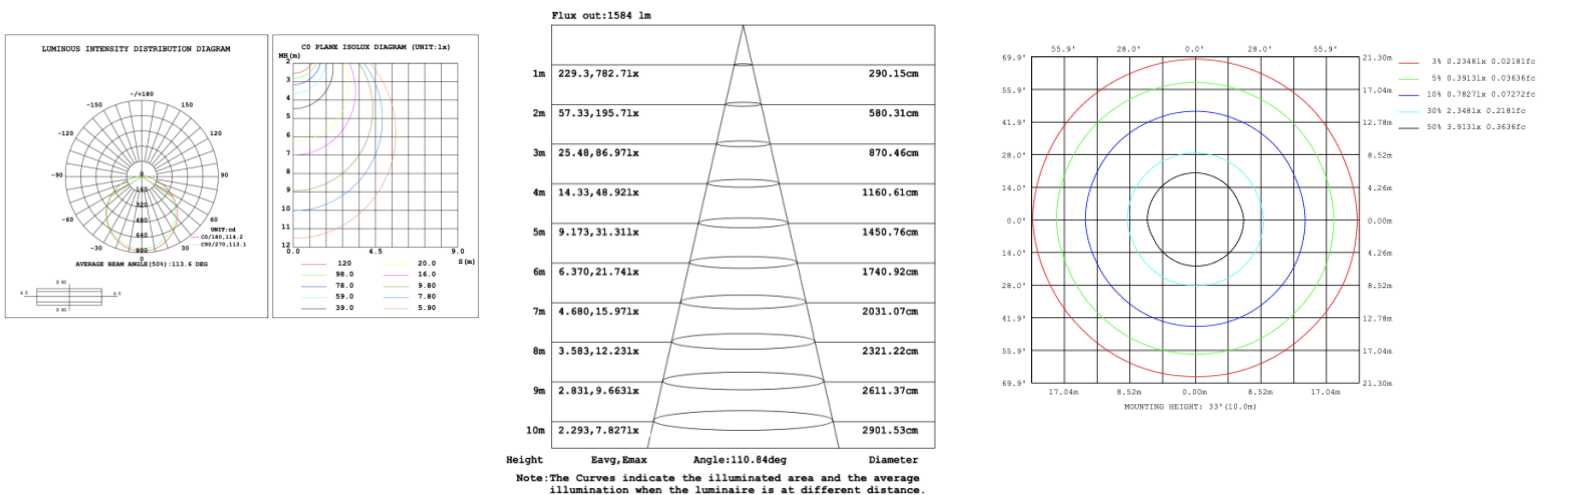

SB-D101A50WSZ 39.37" 50W @ 4000K