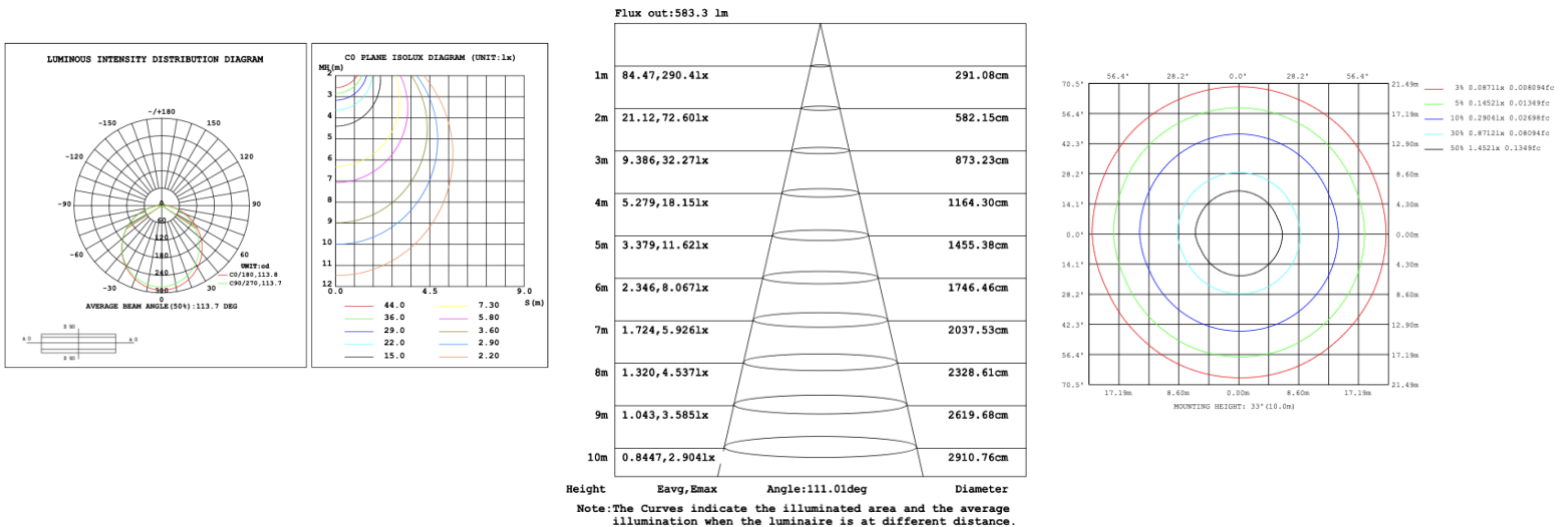

## RGBW/TUNABLE WHITE SMART CONTROL

[SEE SPEC AND VIDEO](#)

**DIMENSIONS & WEIGHTS: Canopy Size for ZigBee & DMX: 15.75" x 2.76"**

**SB-D105A Canopy mount**

**SB-D105B Canopy mount**

**SB-D105C Remote mount and cables fixed directly in the ceiling (Driver box size: L10.83" X W3.78" X H1.81")**

**SB-D105D Canopy mount**

**SB-D105D Canopy mount and cables fixed directly in the ceiling**

**PHOTOMETRIC: Direct Illumination (Testing for single ring only)**

**SB-D101A20WSZ 15.75\"/>**