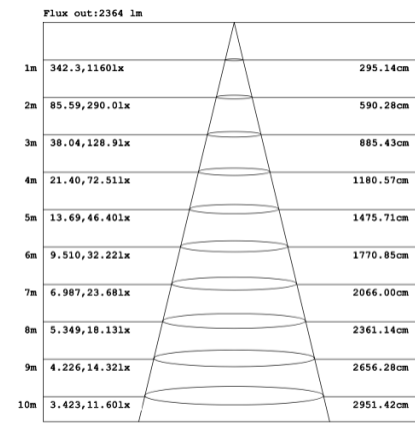

SB-D101A70WSZ 59.06" 70W @ 4000K

Note: The Curves indicate the illuminated area and the average illumination when the luminaire is at different distance.