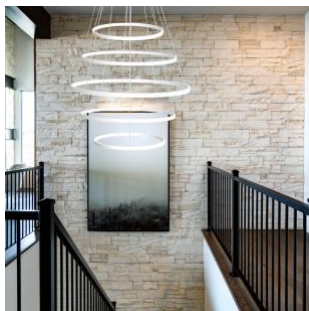

[View keystone 5 tier on website](#)

[View Video](#)

[View application photos](#)

PRODUCT DESCRIPTION

The **Keystone** circular pendants are made of extruded aluminum with a direct only component and a glare free flash lens. Sizes range from 15.57" to 70.87" and can be combined as desired to create multiple ring masterpieces. Tunable white and RGBW. Over 6500 powder coated colors, ships assembled.

FEATURES

- 5-year limited warranty.
- Ships assembled.
- Illumination direct.
- Extruded aluminum housing up to 70.87", 1 continuous ring without joints.
- Lens: White frosted acrylic diffuser, Glare-free
- Fixture delivered lumens per watt ratio up to 60 LPW not including RGBW.
- 10' standard adjustable aircraft cables/power cord adjust by push button grippers, custom length available.

SPECIFICATIONS

- 90+ CRI.
- Input: 100-277V, 50/60Hz.
- 1-10V dimming standard, ELV / TRIAC dimming available.
- UL listed, suitable for dry location. (BAA) Buy American compliant.
- Built in color temperature selectable. Choose from 3000K/3500K/4000K ; Or 2700K/3500K/4000K. Custom color temperatures. lumen outputs, RGBW, Tunable White available.

PARTS PACKED WITH STANDARD FIXTURE

- Plastic Anchors, Screws, Wire Connectors
- CCT Selector Switch

SB-105D