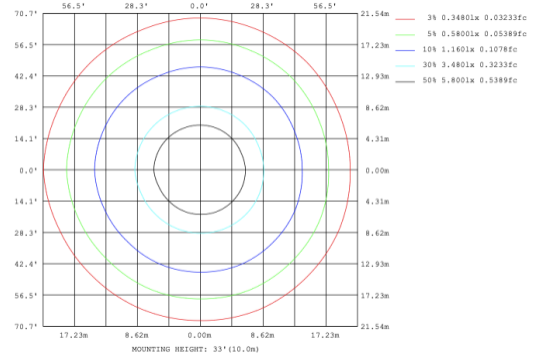

SB-D101A70WSZ 59.06" 70W @ 4000K

Note: The Curves indicate the illuminated area and the average illumination when the luminaire is at different distance.