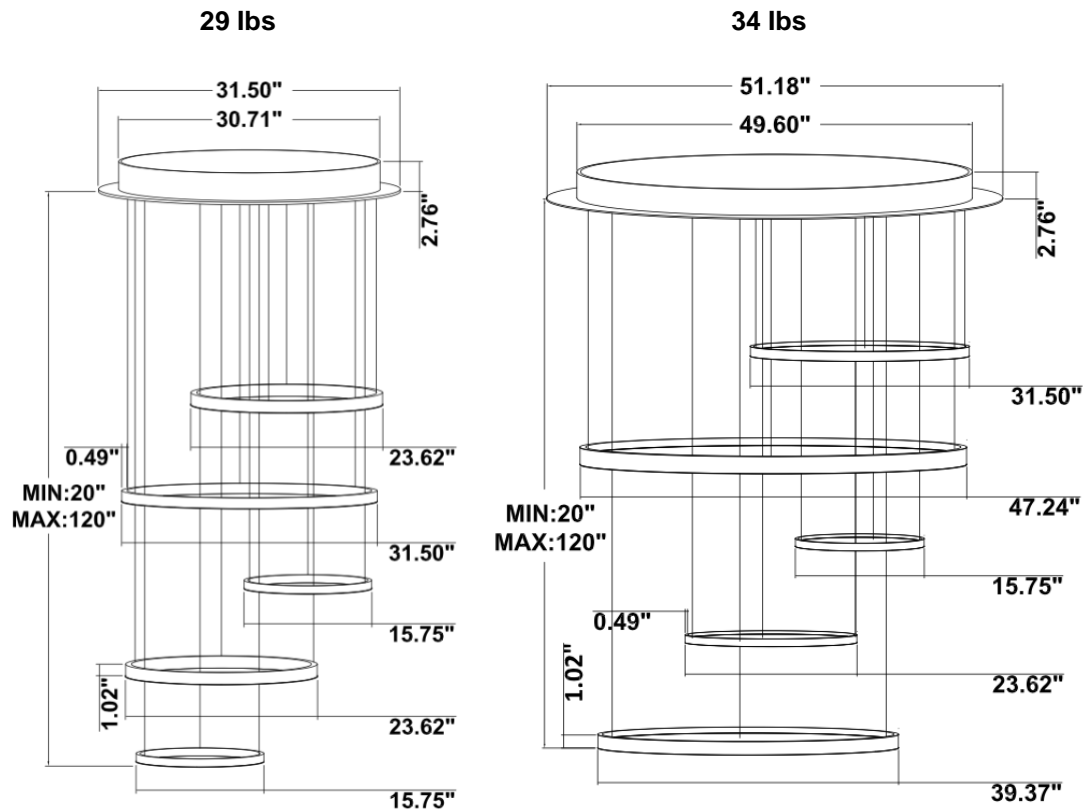

## RGBW/TUNABLE WHITE SMART CONTROL

[SEE SPEC AND VIDEO](#)

**DIMENSIONS & WEIGHTS: Canopy Size for ZigBee & DMX: 15.75" x 2.76"**

**SB-D105A Canopy mount**

**SB-D105B Canopy mount**

**SB-D105C Remote mount and cables fixed directly in the ceiling (Driver box size: L10.83" X W3.78" X H1.81")**

**SB-D105D Canopy mount**

**SB-D105D Canopy mount and cables fixed directly in the ceiling**

**PHOTOMETRIC: Direct Illumination (Testing for single ring only)**

**SB-D101A20WSZ 15.75\"/>**