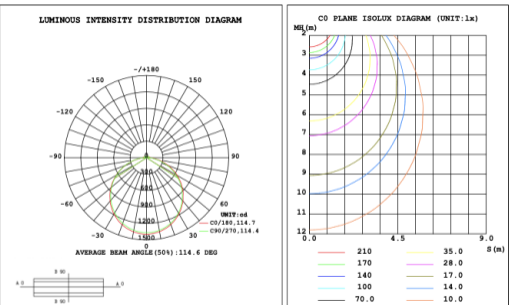

### SB-D101A60WSZ 47.24" 60W @ 4000K

Note: The Curves indicate the illuminated area and the average illumination when the luminaire is at different distance.

### SB-D101A70WSZ 59.06" 70W @ 4000K

Note: The Curves indicate the illuminated area and the average illumination when the luminaire is at different distance.

### SB-D101A80WSZ 70.87" 80W @ 4000K

Note: The Curves indicate the illuminated area and the average illumination when the luminaire is at different distance.