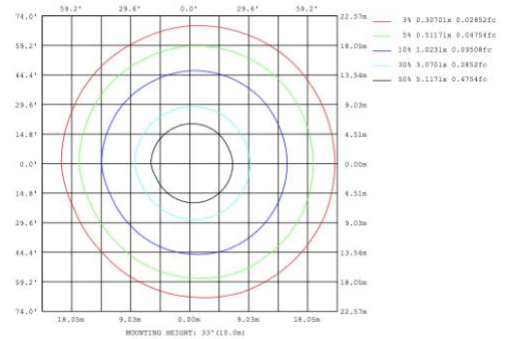

### SB-D101A60WSZ 47.24" 60W @ 4000K

Note: The Curves indicate the illuminated area and the average illumination when the luminaire is at different distance.