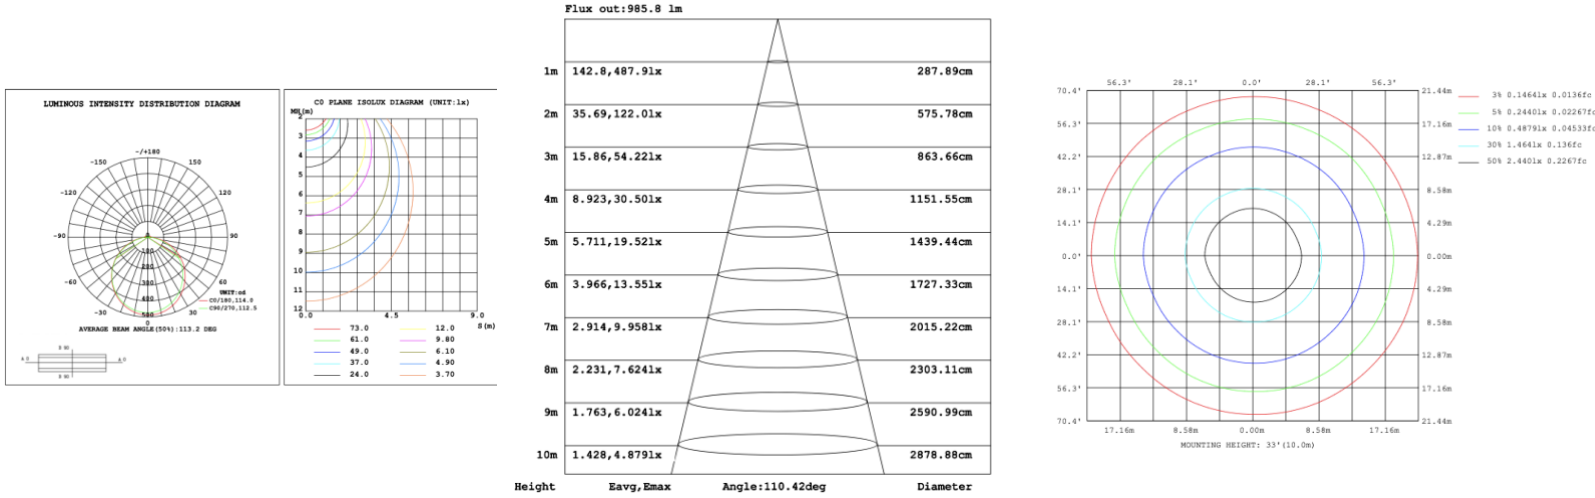

SB-D101A30WSZ 23.62" 30W @ 4000K