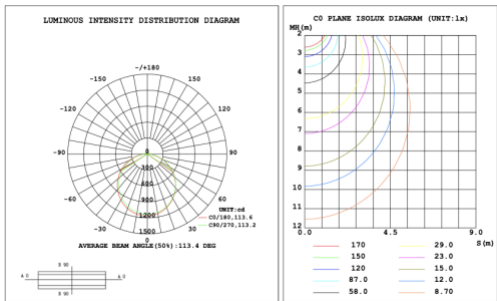

SB-D101A70WSZ 59.06" 70W @ 4000K

Note: The Curves indicate the illuminated area and the average illumination when the luminaire is at different distance.