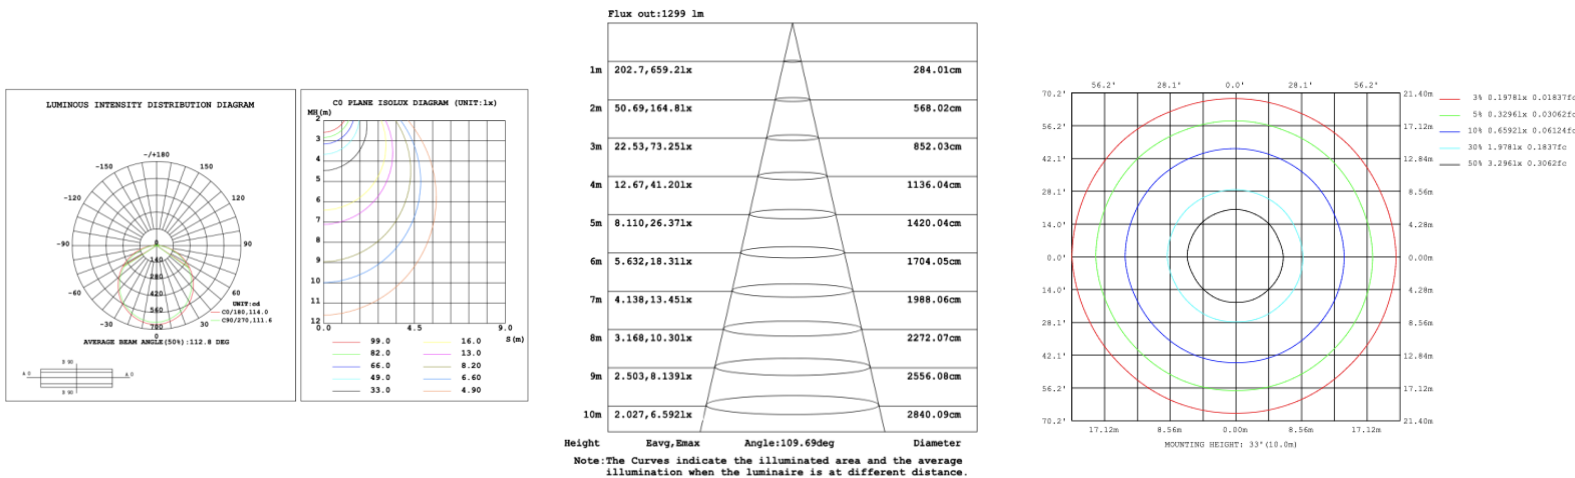

SB-D101A40WSZ 31.50" 40W @ 4000K