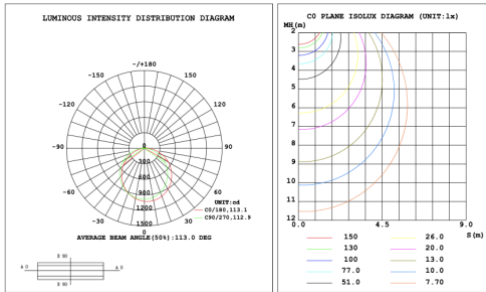

**SB-D101A40WSZ 31.50" 40W @ 4000K**

**SB-D101A50WSZ 39.37" 50W @ 4000K**

### SB-D101A60WSZ 47.24" 60W @ 4000K

Flux out: 2047 lm

Height	Eavg, Emax	Angle: 110.12deg	Diameter
1m	296.5, 1024lx		286.29cm
2m	74.12, 256.0lx		572.57cm
3m	32.94, 113.8lx		858.86cm
4m	18.53, 64.0lx		1145.14cm
5m	11.86, 40.96lx		1431.43cm
6m	8.236, 28.45lx		1717.71cm
7m	6.051, 20.9lx		2004.00cm
8m	4.633, 16.0lx		2290.28cm
9m	3.660, 12.64lx		2576.57cm
10m	2.965, 10.24lx		2862.85cm

### SB-D101A70WSZ 59.06" 70W @ 4000K

Flux out: 2364 lm

Height	Eavg, Emax	Angle: 111.75deg	Diameter
1m	342.3, 1160lx		295.14cm
2m	85.59, 290.0lx		590.28cm
3m	38.04, 128.9lx		885.43cm
4m	21.40, 72.5lx		1180.57cm
5m	13.69, 46.4lx		1475.71cm
6m	9.510, 32.2lx		1770.85cm
7m	6.987, 23.6lx		2066.00cm
8m	5.349, 18.1lx		2361.14cm
9m	4.226, 14.3lx		2656.28cm
10m	3.423, 11.6lx		2951.42cm

### SB-D101A80WSZ 70.87" 80W @ 4000K

Flux out: 2941 lm

Height	Eavg, Emax	Angle: 113.14deg	Diameter
1m	394.8, 1394lx		302.99cm
2m	98.70, 348.5lx		605.99cm
3m	43.87, 154.9lx		908.98cm
4m	24.67, 87.1lx		1211.98cm
5m	15.79, 55.7lx		1514.97cm
6m	10.97, 38.7lx		1817.96cm
7m	8.057, 28.4lx		2120.96cm
8m	6.169, 21.7lx		2423.95cm
9m	4.874, 17.2lx		2726.95cm
10m	3.948, 13.9lx		3029.94cm