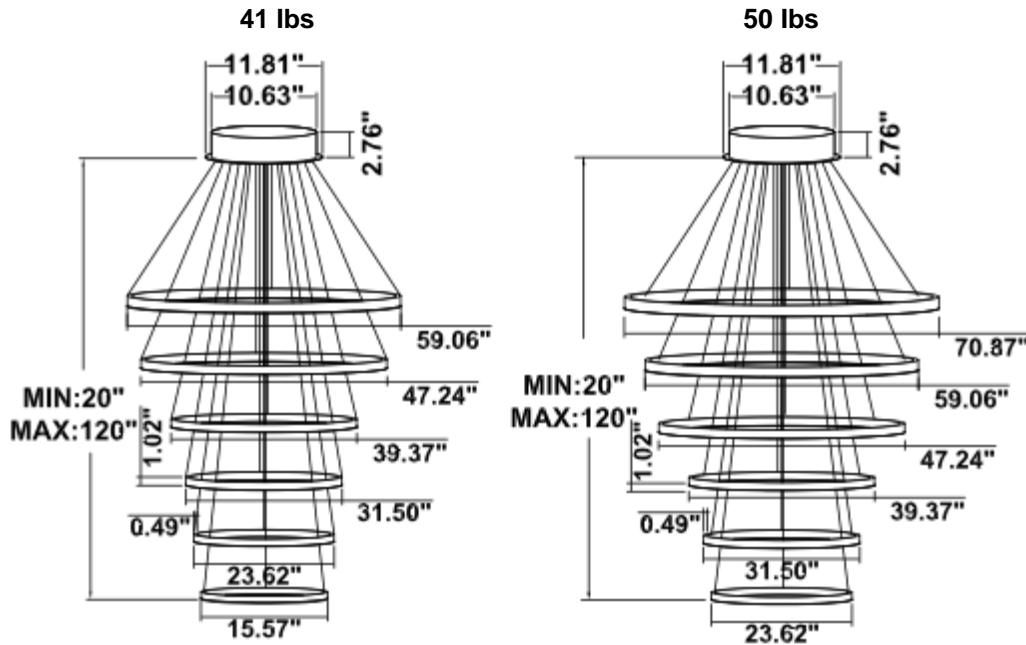

**EMERGENCY BATTERY OPTIONS**

[SEE SPEC](#)

PICTURE	MODEL NUMBER	DESCRIPTION
	SB-EBP/5W/B	Factory installed Remote Emergency Battery Pack 5W 90 minutes
	SB-EBP/10.7W/B	Factory installed Remote Emergency Battery Pack 10.7W 90 minutes
	SB-EBP/17W/B	Factory installed Remote Emergency Battery Pack 17W 90 minutes

**RGBW/TUNABLE WHITE SMART CONTROL**

[SEE SPEC AND VIDEO](#)

**DIMENSIONS & WEIGHTS: Canopy Size for ZigBee & DMX: 15.75" x 2.76"**

**SB-D106A Canopy mount**

**SB-D106B Canopy mount**

**SB-D106C Remote mount and cables fixed directly in the ceiling (Driver box size: L10.83" X W3.78" X H1.81")**

### SB-D101A60WSZ 47.24" 60W @ 4000K

Flux out: 2047 lm

Height	Eavg, Emax	Angle: 110.12deg	Diameter
1m	296.5, 1024lx		286.29cm
2m	74.12, 256.0lx		572.57cm
3m	32.94, 113.8lx		858.86cm
4m	18.53, 64.0lx		1145.14cm
5m	11.86, 40.96lx		1431.43cm
6m	8.236, 28.45lx		1717.71cm
7m	6.051, 20.9lx		2004.00cm
8m	4.633, 16.0lx		2290.28cm
9m	3.660, 12.64lx		2576.57cm
10m	2.965, 10.24lx		2862.85cm

### SB-D101A80WSZ 70.87" 80W @ 4000K

Flux out: 2941 lm

Height	Eavg, Emax	Angle: 113.14deg	Diameter
1m	394.8, 1394lx		302.99cm
2m	98.70, 348.5lx		605.99cm
3m	43.87, 154.9lx		908.98cm
4m	24.67, 87.1lx		1211.98cm
5m	15.79, 55.7lx		1514.97cm
6m	10.97, 38.7lx		1817.96cm
7m	8.057, 28.4lx		2120.96cm
8m	6.169, 21.7lx		2423.95cm
9m	4.874, 17.2lx		2726.95cm
10m	3.948, 13.9lx		3029.94cm