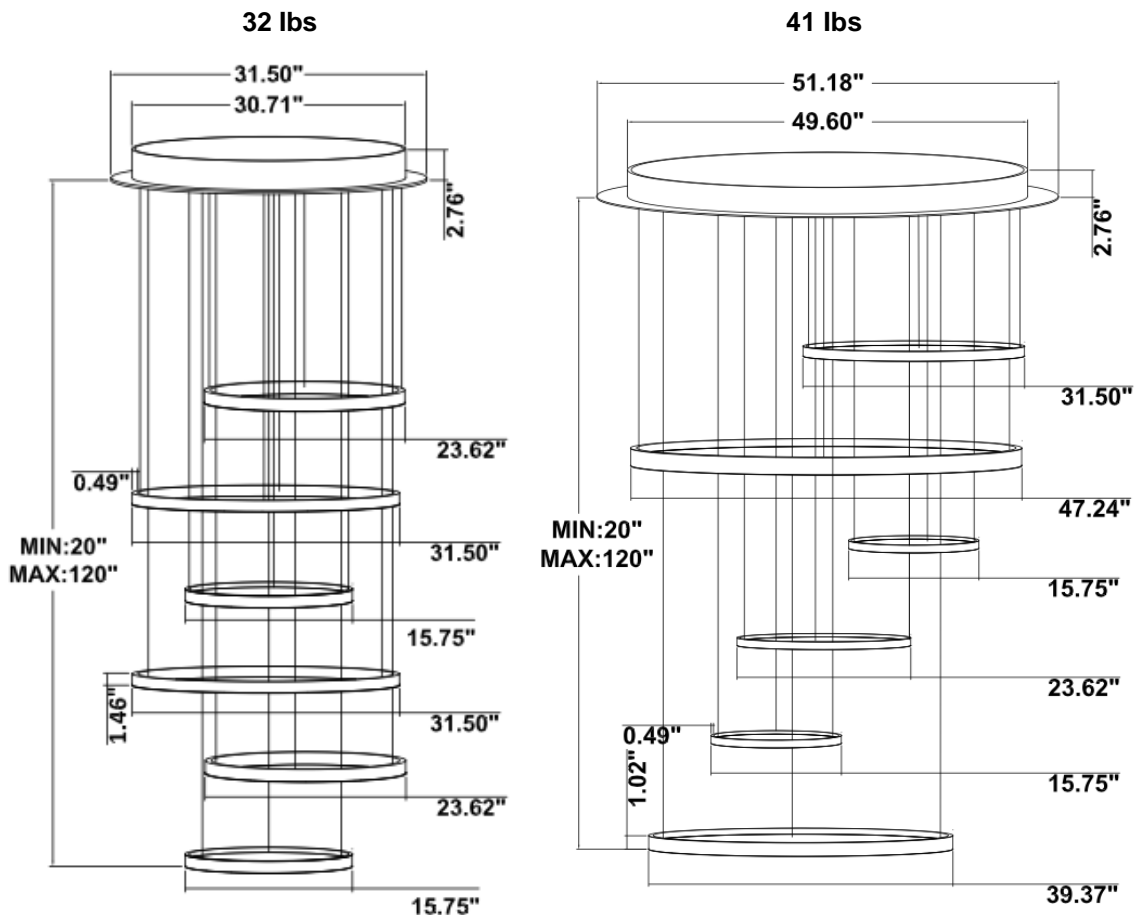

**RGBW/TUNABLE WHITE SMART CONTROL**

[SEE SPEC AND VIDEO](#)

**DIMENSIONS & WEIGHTS: Canopy Size for ZigBee & DMX: 15.75" x 2.76"**

**SB-D106A Canopy mount**

**SB-D106B Canopy mount**

**SB-D106C Remote mount and cables fixed directly in the ceiling (Driver box size: L10.83" X W3.78" X H1.81")**

**SB-D106D Canopy mount**

**SB-D106D Canopy mount and cables fixed directly in the ceiling**

**PHOTOMETRIC: Direct Illumination (Testing for single ring only)**

**SB-D101A20WSZ 15.75\"/>**

**SB-D101A30WSZ 23.62" 30W @ 4000K**

### SB-D101A60WSZ 47.24" 60W @ 4000K

Flux out: 2047 lm

Height	Eavg, Emax	Angle: 110.12deg	Diameter
1m	296.5, 1024lx		286.29cm
2m	74.12, 256.0lx		572.57cm
3m	32.94, 113.8lx		858.86cm
4m	18.53, 64.0lx		1145.14cm
5m	11.86, 40.96lx		1431.43cm
6m	8.236, 28.45lx		1717.71cm
7m	6.051, 20.9lx		2004.00cm
8m	4.633, 16.0lx		2290.28cm
9m	3.660, 12.64lx		2576.57cm
10m	2.965, 10.24lx		2862.85cm

### SB-D101A80WSZ 70.87" 80W @ 4000K

Flux out: 2941 lm

Height	Eavg, Emax	Angle: 113.14deg	Diameter
1m	394.8, 1394lx		302.99cm
2m	98.70, 348.5lx		605.99cm
3m	43.87, 154.9lx		908.98cm
4m	24.67, 87.1lx		1211.98cm
5m	15.79, 55.7lx		1514.97cm
6m	10.97, 38.7lx		1817.96cm
7m	8.057, 28.4lx		2120.96cm
8m	6.169, 21.7lx		2423.95cm
9m	4.874, 17.2lx		2726.95cm
10m	3.948, 13.9lx		3029.94cm