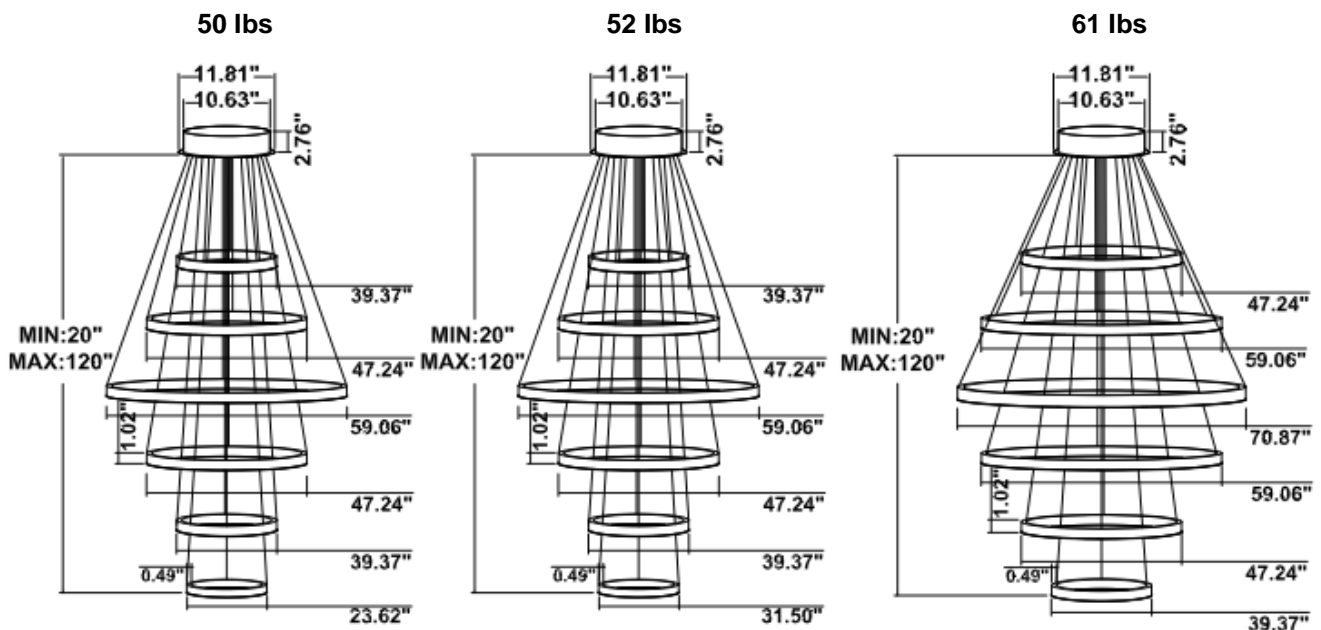

**RGBW/TUNABLE WHITE SMART CONTROL**

[SEE SPEC AND VIDEO](#)

**DIMENSIONS & WEIGHTS: Canopy Size for ZigBee & DMX: 15.75" x 2.76"**

**SB-D106A Canopy mount**

**SB-D106B Canopy mount**

**SB-D106C Remote mount and cables fixed directly in the ceiling (Driver box size: L10.83" X W3.78" X H1.81")**

### SB-D101A60WSZ 47.24" 60W @ 4000K

Flux out: 2047 lm

Height	Eavg, Emax	Angle: 110.12deg	Diameter
1m	296.5, 1024lx		286.29cm
2m	74.12, 256.0lx		572.57cm
3m	32.94, 113.8lx		858.86cm
4m	18.53, 64.0lx		1145.14cm
5m	11.86, 40.96lx		1431.43cm
6m	8.236, 28.45lx		1717.71cm
7m	6.051, 20.9lx		2004.00cm
8m	4.633, 16.0lx		2290.28cm
9m	3.660, 12.64lx		2576.57cm
10m	2.965, 10.24lx		2862.85cm

### SB-D101A80WSZ 70.87" 80W @ 4000K

Flux out: 2941 lm

Height	Eavg, Emax	Angle: 113.14deg	Diameter
1m	394.8, 1394lx		302.99cm
2m	98.70, 348.5lx		605.99cm
3m	43.87, 154.9lx		908.98cm
4m	24.67, 87.1lx		1211.98cm
5m	15.79, 55.7lx		1514.97cm
6m	10.97, 38.7lx		1817.96cm
7m	8.057, 28.4lx		2120.96cm
8m	6.169, 21.7lx		2423.95cm
9m	4.874, 17.2lx		2726.95cm
10m	3.948, 13.9lx		3029.94cm