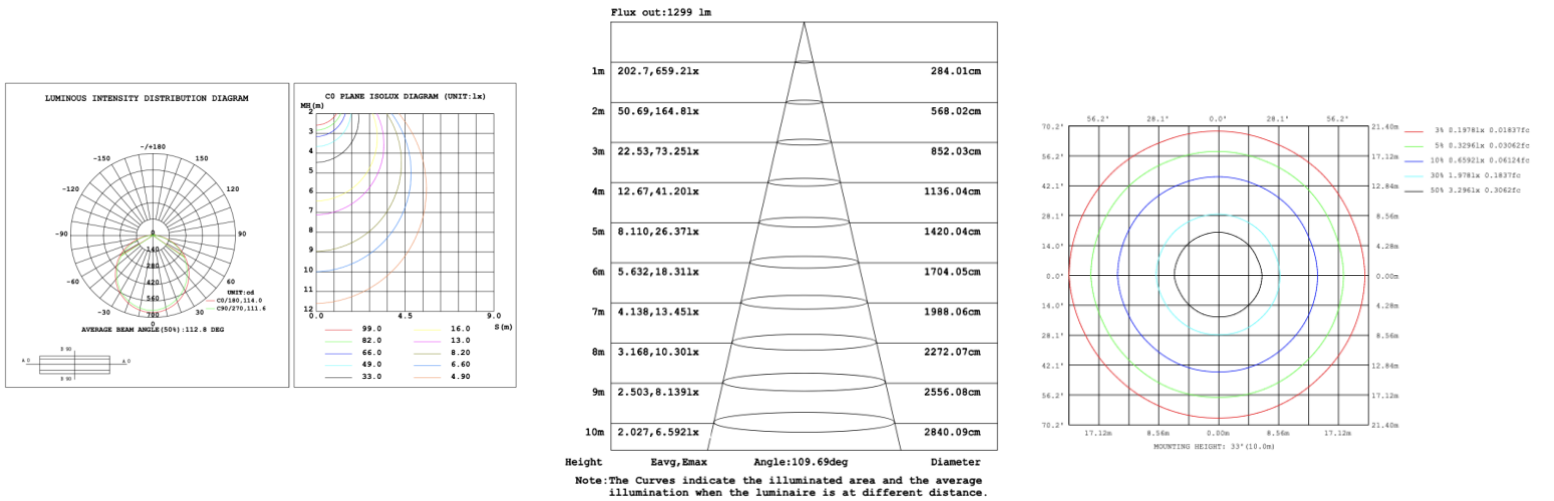

SB-D101A40WSZ 31.50" 40W @ 4000K