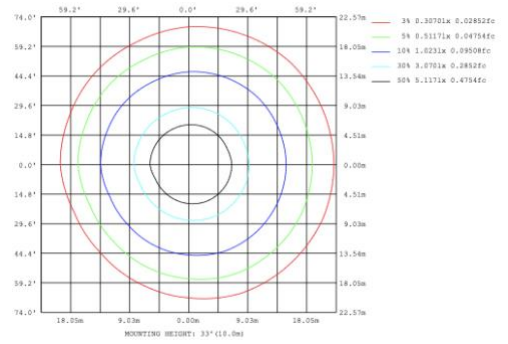

**SB-D101A40WSZ 31.50" 40W @ 4000K**

**SB-D101A50WSZ 39.37" 50W @ 4000K**

### SB-D101A60WSZ 47.24" 60W @ 4000K

Flux out: 2047 lm

Height	Eavg, Emax	Angle: 110.12deg	Diameter
1m	296.5, 1024lx		286.29cm
2m	74.12, 256.0lx		572.57cm
3m	32.94, 113.8lx		858.86cm
4m	18.53, 64.0lx		1145.14cm
5m	11.86, 40.96lx		1431.43cm
6m	8.236, 28.45lx		1717.71cm
7m	6.051, 20.9lx		2004.00cm
8m	4.633, 16.0lx		2290.28cm
9m	3.660, 12.64lx		2576.57cm
10m	2.965, 10.24lx		2862.85cm

### SB-D101A70WSZ 59.06" 70W @ 4000K

Flux out: 2364 lm

Height	Eavg, Emax	Angle: 111.75deg	Diameter
1m	342.3, 1160lx		295.14cm
2m	85.59, 290.0lx		590.28cm
3m	38.04, 128.9lx		885.43cm
4m	21.40, 72.5lx		1180.57cm
5m	13.69, 46.4lx		1475.71cm
6m	9.510, 32.2lx		1770.85cm
7m	6.987, 23.6lx		2066.00cm
8m	5.349, 18.1lx		2361.14cm
9m	4.226, 14.3lx		2656.28cm
10m	3.423, 11.6lx		2951.42cm

### SB-D101A80WSZ 70.87" 80W @ 4000K

Flux out: 2941 lm

Height	Eavg, Emax	Angle: 113.14deg	Diameter
1m	394.8, 1394lx		302.99cm
2m	98.70, 348.5lx		605.99cm
3m	43.87, 154.9lx		908.98cm
4m	24.67, 87.1lx		1211.98cm
5m	15.79, 55.7lx		1514.97cm
6m	10.97, 38.7lx		1817.96cm
7m	8.057, 28.4lx		2120.96cm
8m	6.169, 21.7lx		2423.95cm
9m	4.874, 17.2lx		2726.95cm
10m	3.948, 13.9lx		3029.94cm