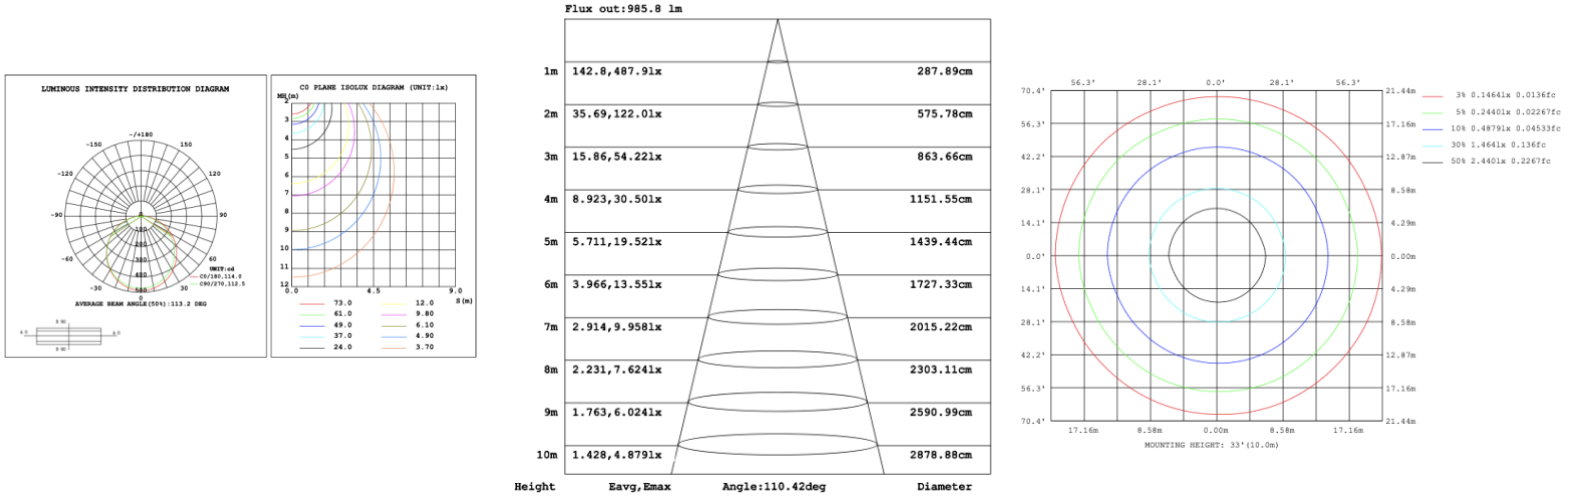

SB-D101A30WSZ 23.62" 30W @ 4000K