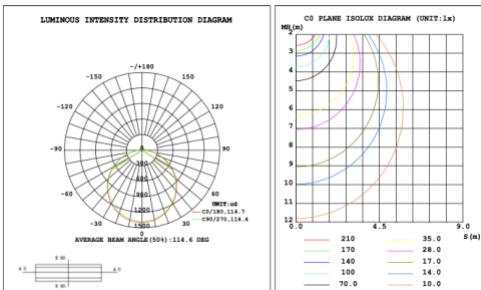

### SB-D101A60WSZ 47.24" 60W @ 4000K

Flux out: 2047 lm

Height	Eavg, Emax	Angle: 110.12deg	Diameter
1m	296.5, 1024lx		286.29cm
2m	74.12, 256.0lx		572.57cm
3m	32.94, 113.8lx		858.86cm
4m	18.53, 64.0lx		1145.14cm
5m	11.86, 40.96lx		1431.43cm
6m	8.236, 28.45lx		1717.71cm
7m	6.051, 20.9lx		2004.00cm
8m	4.633, 16.0lx		2290.28cm
9m	3.660, 12.64lx		2576.57cm
10m	2.965, 10.24lx		2862.85cm

### SB-D101A70WSZ 59.06" 70W @ 4000K

Flux out: 2364 lm

Height	Eavg, Emax	Angle: 111.75deg	Diameter
1m	342.3, 1160lx		295.14cm
2m	85.59, 290.0lx		590.28cm
3m	38.04, 128.9lx		885.43cm
4m	21.40, 72.5lx		1180.57cm
5m	13.69, 46.4lx		1475.71cm
6m	9.510, 32.2lx		1770.85cm
7m	6.987, 23.6lx		2066.00cm
8m	5.349, 18.1lx		2361.14cm
9m	4.226, 14.3lx		2656.28cm
10m	3.423, 11.6lx		2951.42cm

### SB-D101A80WSZ 70.87" 80W @ 4000K

Flux out: 2941 lm

Height	Eavg, Emax	Angle: 113.14deg	Diameter
1m	394.8, 1394lx		302.99cm
2m	98.70, 348.5lx		605.99cm
3m	43.87, 154.9lx		908.98cm
4m	24.67, 87.1lx		1211.98cm
5m	15.79, 55.7lx		1514.97cm
6m	10.97, 38.7lx		1817.96cm
7m	8.057, 28.4lx		2120.96cm
8m	6.169, 21.7lx		2423.95cm
9m	4.874, 17.2lx		2726.95cm
10m	3.948, 13.9lx		3029.94cm