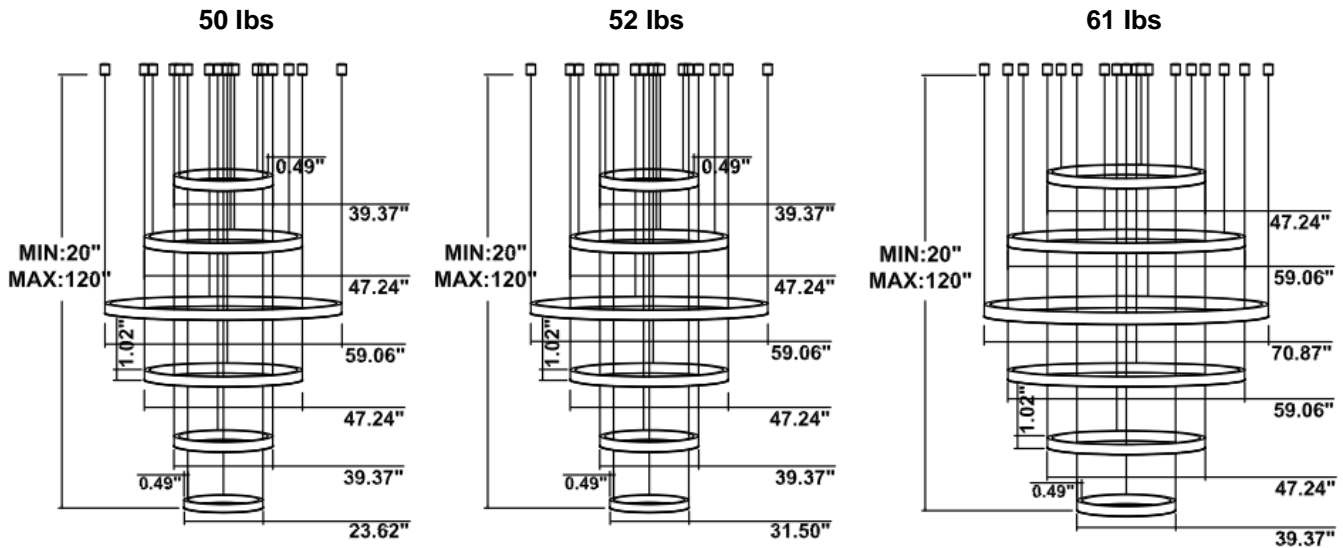

**RGBW/TUNABLE WHITE SMART CONTROL**

[SEE SPEC AND VIDEO](#)

**DIMENSIONS & WEIGHTS: Canopy Size for ZigBee & DMX: 15.75" x 2.76"**

**SB-D106A Canopy mount**

**SB-D106B Canopy mount**

**SB-D106C Remote mount and cables fixed directly in the ceiling (Driver box size: L10.83" X W3.78" X H1.81")**

**SB-D106D Canopy mount**

**SB-D106D Canopy mount and cables fixed directly in the ceiling**

**PHOTOMETRIC: Direct Illumination (Testing for single ring only)**

**SB-D101A20WSZ 15.75\"/>**

**SB-D101A30WSZ 23.62" 30W @ 4000K**

### SB-D101A60WSZ 47.24" 60W @ 4000K

Flux out: 2047 lm

Height	Eavg, Emax	Angle: 110.12deg	Diameter
1m	296.5, 1024lx		286.29cm
2m	74.12, 256.0lx		572.57cm
3m	32.94, 113.8lx		858.86cm
4m	18.53, 64.0lx		1145.14cm
5m	11.86, 40.96lx		1431.43cm
6m	8.236, 28.45lx		1717.71cm
7m	6.051, 20.9lx		2004.00cm
8m	4.633, 16.0lx		2290.28cm
9m	3.660, 12.64lx		2576.57cm
10m	2.965, 10.24lx		2862.85cm

### SB-D101A80WSZ 70.87" 80W @ 4000K

Flux out: 2941 lm

Height	Eavg, Emax	Angle: 113.14deg	Diameter
1m	394.8, 1394lx		302.99cm
2m	98.70, 348.5lx		605.99cm
3m	43.87, 154.9lx		908.98cm
4m	24.67, 87.1lx		1211.98cm
5m	15.79, 55.7lx		1514.97cm
6m	10.97, 38.7lx		1817.96cm
7m	8.057, 28.4lx		2120.96cm
8m	6.169, 21.7lx		2423.95cm
9m	4.874, 17.2lx		2726.95cm
10m	3.948, 13.9lx		3029.94cm