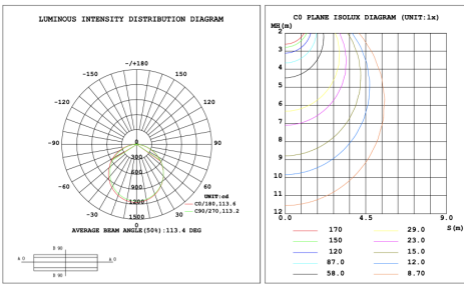

### SB-D101A60WSZ 47.24" 60W @ 4000K

Flux out: 2047 lm

Height	Eavg, Emax	Angle: 110.12deg	Diameter
1m	296.5, 1024lx		286.29cm
2m	74.12, 256.0lx		572.57cm
3m	32.94, 113.8lx		858.86cm
4m	18.53, 64.0lx		1145.14cm
5m	11.86, 40.96lx		1431.43cm
6m	8.236, 28.45lx		1717.71cm
7m	6.051, 20.9lx		2004.00cm
8m	4.633, 16.0lx		2290.28cm
9m	3.660, 12.64lx		2576.57cm
10m	2.965, 10.24lx		2862.85cm

### SB-D101A70WSZ 59.06" 70W @ 4000K

Flux out: 2364 lm

Height	Eavg, Emax	Angle: 111.75deg	Diameter
1m	342.3, 1160lx		295.14cm
2m	85.59, 290.0lx		590.28cm
3m	38.04, 128.9lx		885.43cm
4m	21.40, 72.5lx		1180.57cm
5m	13.69, 46.4lx		1475.71cm
6m	9.510, 32.2lx		1770.85cm
7m	6.987, 23.6lx		2066.00cm
8m	5.349, 18.1lx		2361.14cm
9m	4.226, 14.3lx		2656.28cm
10m	3.423, 11.6lx		2951.42cm

### SB-D101A80WSZ 70.87" 80W @ 4000K

Flux out: 2941 lm

Height	Eavg, Emax	Angle: 113.14deg	Diameter
1m	394.8, 1394lx		302.99cm
2m	98.70, 348.5lx		605.99cm
3m	43.87, 154.9lx		908.98cm
4m	24.67, 87.1lx		1211.98cm
5m	15.79, 55.7lx		1514.97cm
6m	10.97, 38.7lx		1817.96cm
7m	8.057, 28.4lx		2120.96cm
8m	6.169, 21.7lx		2423.95cm
9m	4.874, 17.2lx		2726.95cm
10m	3.948, 13.9lx		3029.94cm