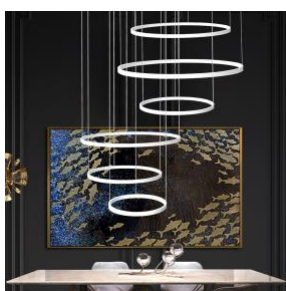

## PRODUCT DESCRIPTION

The **Keystone** circular pendants are made of extruded aluminum with a direct only component and a glare free flash lens. Sizes range from 15.57" to 70.87" and can be combined as desired to create multiple ring masterpieces. Tunable white and RGBW. Over 6500 powder coated colors, ships assembled.

SB-D106A

SB-D106B

SB-D106C

SB-D106D