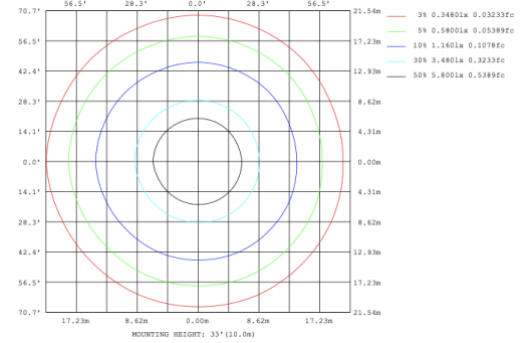

### SB-D101A60WSZ 47.24" 60W @ 4000K

Flux out: 2047 lm

Height	Eavg, Emax	Angle: 110.12deg	Diameter
1m	296.5, 1024lx		286.29cm
2m	74.12, 256.0lx		572.57cm
3m	32.94, 113.8lx		858.86cm
4m	18.53, 64.0lx		1145.14cm
5m	11.86, 40.96lx		1431.43cm
6m	8.236, 28.45lx		1717.71cm
7m	6.051, 20.9lx		2004.00cm
8m	4.633, 16.0lx		2290.28cm
9m	3.660, 12.64lx		2576.57cm
10m	2.965, 10.24lx		2862.85cm

### SB-D101A70WSZ 59.06" 70W @ 4000K

Flux out: 2364 lm

Height	Eavg, Emax	Angle: 111.75deg	Diameter
1m	342.3, 1160lx		295.14cm
2m	85.59, 290.0lx		590.28cm
3m	38.04, 128.9lx		885.43cm
4m	21.40, 72.5lx		1180.57cm
5m	13.69, 46.4lx		1475.71cm
6m	9.510, 32.2lx		1770.85cm
7m	6.987, 23.6lx		2066.00cm
8m	5.349, 18.1lx		2361.14cm
9m	4.226, 14.3lx		2656.28cm
10m	3.423, 11.6lx		2951.42cm

### SB-D101A80WSZ 70.87" 80W @ 4000K

Flux out: 2941 lm

Height	Eavg, Emax	Angle: 113.14deg	Diameter
1m	394.8, 1394lx		302.99cm
2m	98.70, 348.5lx		605.99cm
3m	43.87, 154.9lx		908.98cm
4m	24.67, 87.1lx		1211.98cm
5m	15.79, 55.7lx		1514.97cm
6m	10.97, 38.7lx		1817.96cm
7m	8.057, 28.4lx		2120.96cm
8m	6.169, 21.7lx		2423.95cm
9m	4.874, 17.2lx		2726.95cm
10m	3.948, 13.9lx		3029.94cm