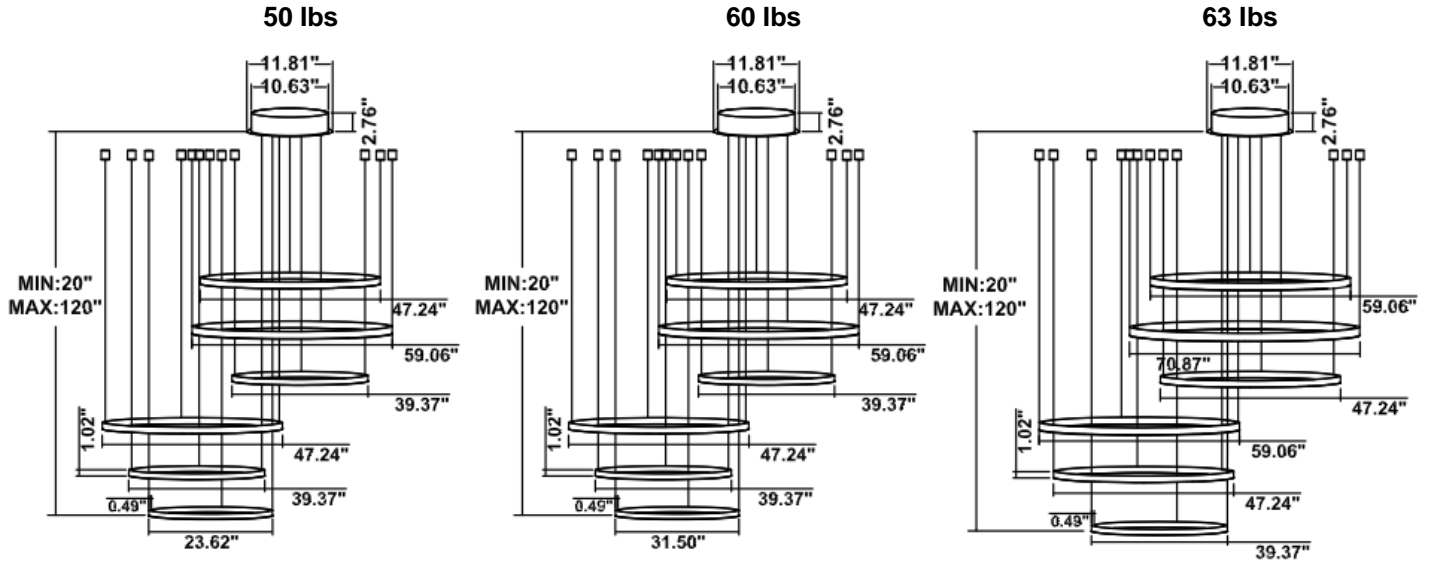

**RGBW/TUNABLE WHITE SMART CONTROL**

[SEE SPEC AND VIDEO](#)

**DIMENSIONS & WEIGHTS: Canopy Size for ZigBee & DMX: 15.75" x 2.76"**

**SB-D106A Canopy mount**

**SB-D106B Canopy mount**

**SB-D106C Remote mount and cables fixed directly in the ceiling (Driver box size: L10.83" X W3.78" X H1.81")**

**SB-D106D Canopy mount**

**SB-D106D Canopy mount and cables fixed directly in the ceiling**

**PHOTOMETRIC: Direct Illumination (Testing for single ring only)**

**SB-D101A20WSZ 15.75\"/>**

**SB-D101A30WSZ 23.62" 30W @ 4000K**

### SB-D101A60WSZ 47.24" 60W @ 4000K

Flux out: 2047 lm

Height	Eavg, Emax	Angle: 110.12deg	Diameter
1m	296.5, 1024lx		286.29cm
2m	74.12, 256.0lx		572.57cm
3m	32.94, 113.8lx		858.86cm
4m	18.53, 64.0lx		1145.14cm
5m	11.86, 40.96lx		1431.43cm
6m	8.236, 28.45lx		1717.71cm
7m	6.051, 20.9lx		2004.00cm
8m	4.633, 16.0lx		2290.28cm
9m	3.660, 12.64lx		2576.57cm
10m	2.965, 10.24lx		2862.85cm

### SB-D101A80WSZ 70.87" 80W @ 4000K

Flux out: 2941 lm

Height	Eavg, Emax	Angle: 113.14deg	Diameter
1m	394.8, 1394lx		302.99cm
2m	98.70, 348.5lx		605.99cm
3m	43.87, 154.9lx		908.98cm
4m	24.67, 87.1lx		1211.98cm
5m	15.79, 55.7lx		1514.97cm
6m	10.97, 38.7lx		1817.96cm
7m	8.057, 28.4lx		2120.96cm
8m	6.169, 21.7lx		2423.95cm
9m	4.874, 17.2lx		2726.95cm
10m	3.948, 13.9lx		3029.94cm