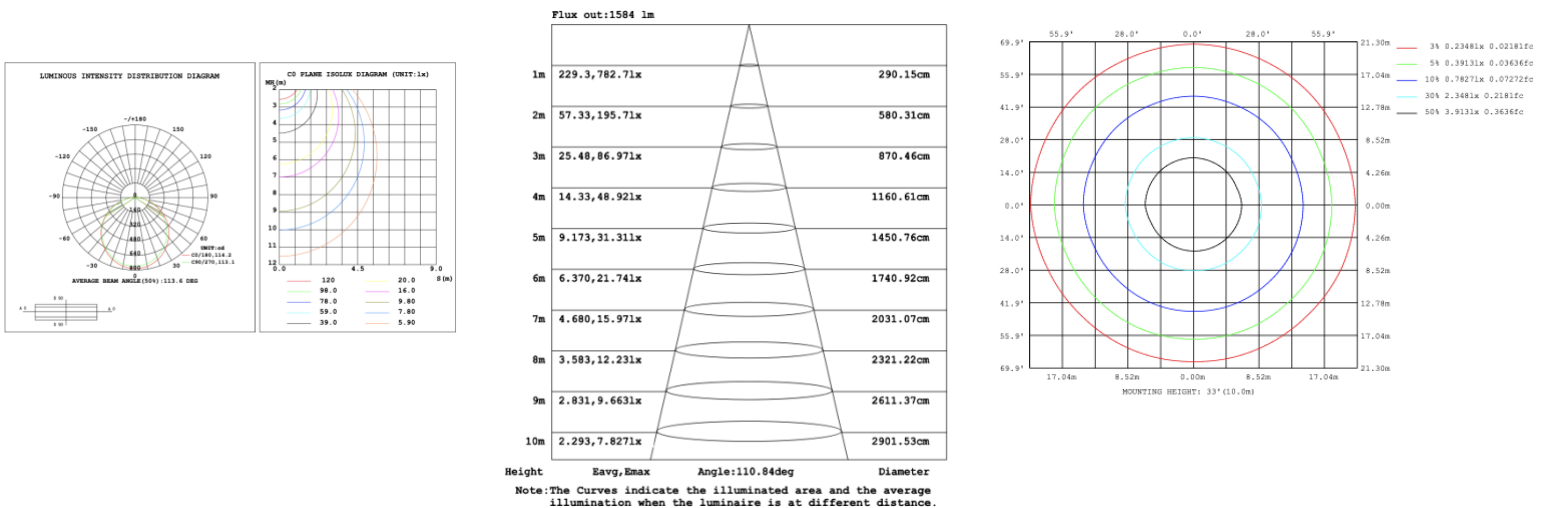

SB-D101A50WSZ 39.37" 50W @ 4000K