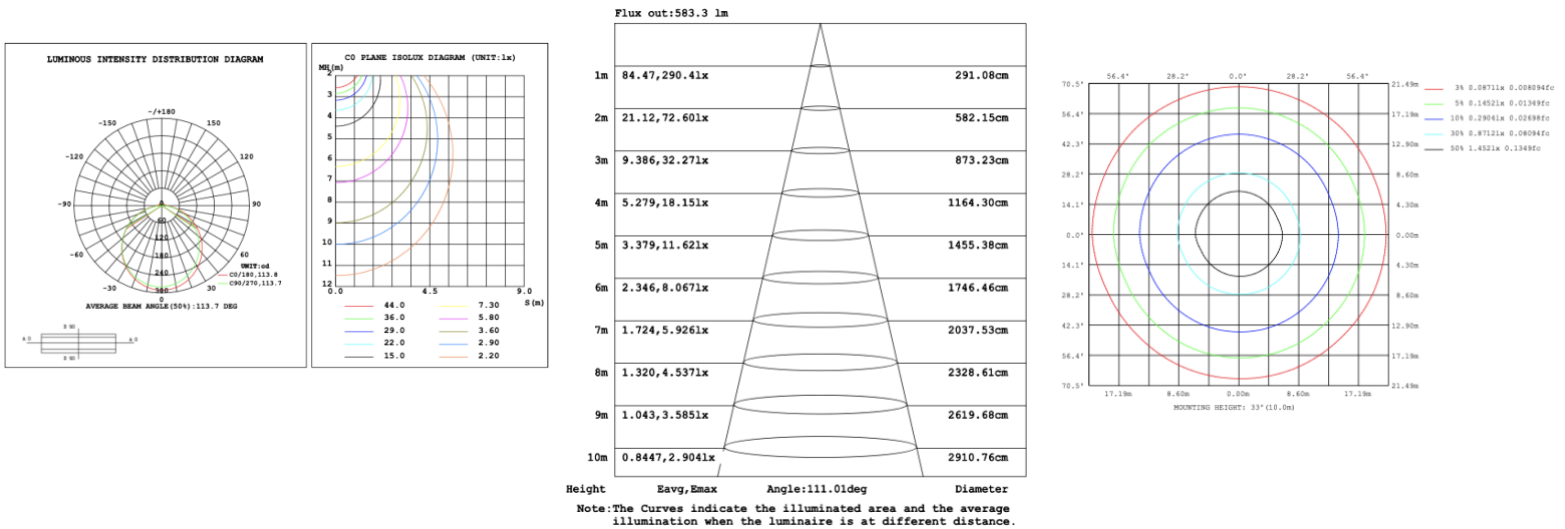

**RGBW/TUNABLE WHITE SMART CONTROL**

[SEE SPEC AND VIDEO](#)

**DIMENSIONS & WEIGHTS: Canopy Size for ZigBee & DMX: 15.75" x 2.76"**

**SB-D106A Canopy mount**

**SB-D106B Canopy mount**

**SB-D106C Remote mount and cables fixed directly in the ceiling (Driver box size: L10.83" X W3.78" X H1.81")**

**SB-D106D Canopy mount**

**SB-D106D Canopy mount and cables fixed directly in the ceiling**

**PHOTOMETRIC: Direct Illumination (Testing for single ring only)**

**SB-D101A20WSZ 15.75\"/>**

**SB-D101A30WSZ 23.62" 30W @ 4000K**