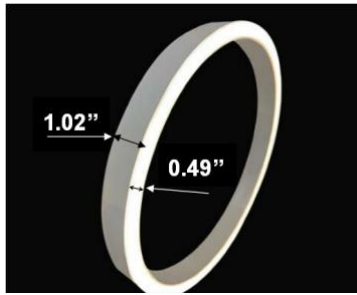

[View keystone 6 tier on website](#)

[View Video](#)

[View application photo](#)

## PRODUCT DESCRIPTION

The **Keystone** circular pendants are made of extruded aluminum with a direct only component and a glare free flash lens. Sizes range from 15.57" to 70.87" and can be combined as desired to create multiple ring masterpieces. Tunable white and RGBW. Over 6500 powder coated colors, ships assembled.

## FEATURES

- 5-year limited warranty.
- Ships assembled.
- Illumination direct.
- Extruded aluminum housing up to 70.87", 1 continuous ring without joints.
- Lens: White frosted acrylic diffuser, Glare-free
- Fixture delivered lumens per watt ratio up to 60 LPW not including RGBW.
- 10' standard adjustable aircraft cables/power cord adjust by push button grippers, custom length available.