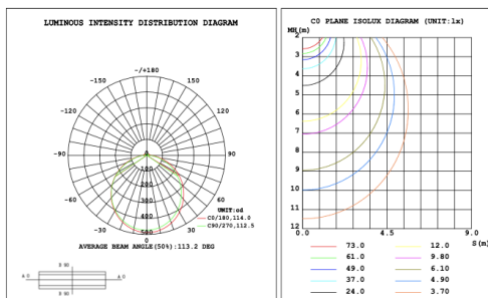

DIMENSIONS & WEIGHTS: Canopy Size for ZigBee & DMX: 15.75" x 2.76"

SB-D201A

PHOTOMETRIC: Direct Illumination

SB-D101A30WSZ 23.62" 30W @ 4000K

Flux out: 985.8 lm

Height	Eavg, Emax	Angle: 110.42deg	Diameter
1m	142.8, 487.9lx		287.89cm
2m	35.69, 122.0lx		575.78cm
3m	15.86, 54.22lx		863.66cm
4m	8.923, 30.50lx		1151.55cm
5m	5.711, 19.52lx		1439.44cm
6m	3.966, 13.55lx		1727.33cm
7m	2.914, 9.958lx		2015.22cm
8m	2.231, 7.624lx		2303.11cm
9m	1.763, 6.024lx		2590.99cm
10m	1.428, 4.879lx		2878.88cm