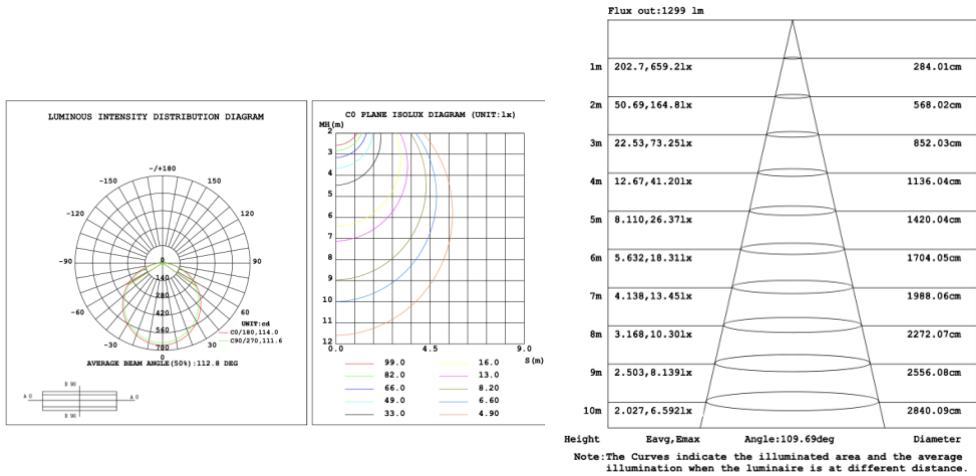

31.50" 40W @ 4000K