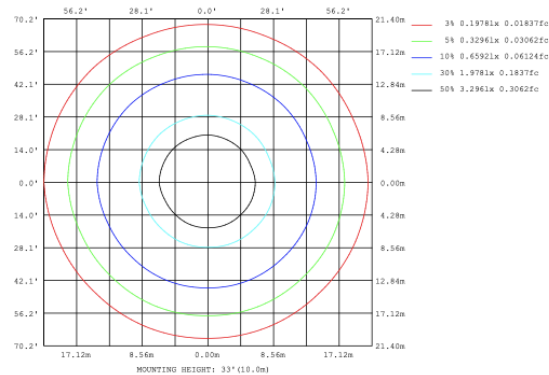

DIMENSIONS & WEIGHTS: Canopy Size for ZigBee & DMX: 15.75" x 2.76"

SB-D201A

PHOTOMETRIC: Direct Illumination

SB-D101A30WSZ 23.62" 30W @ 4000K

Flux out: 985.8 lm

Height	Eavg, Emax	Angle: 110.42deg	Diameter
1m	142.8, 487.9lx		287.89cm
2m	35.69, 122.0lx		575.78cm
3m	15.86, 54.22lx		863.66cm
4m	8.923, 30.50lx		1151.55cm
5m	5.711, 19.52lx		1439.44cm
6m	3.966, 13.55lx		1727.33cm
7m	2.914, 9.958lx		2015.22cm
8m	2.231, 7.624lx		2303.11cm
9m	1.763, 6.024lx		2590.99cm
10m	1.428, 4.879lx		2878.88cm

31.50" 40W @ 4000K

39.37" 50W @ 4000K

59.06" 70W @ 4000K

70.87" 80W @ 4000K