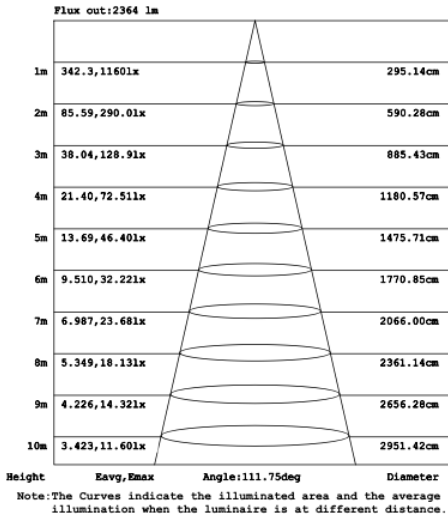

DIMENSIONS & WEIGHTS: Canopy Size for ZigBee & DMX: 15.75" x 2.76"

SB-D201A

PHOTOMETRIC: Direct Illumination

SB-D101A30WSZ 23.62" 30W @ 4000K

Flux out: 985.8 lm

Height	Eavg, Emax	Angle: 110.42deg	Diameter
1m	142.8, 487.9lx		287.89cm
2m	35.69, 122.0lx		575.78cm
3m	15.86, 54.22lx		863.66cm
4m	8.923, 30.50lx		1151.55cm
5m	5.711, 19.52lx		1439.44cm
6m	3.966, 13.55lx		1727.33cm
7m	2.914, 9.958lx		2015.22cm
8m	2.231, 7.624lx		2303.11cm
9m	1.763, 6.024lx		2590.99cm
10m	1.428, 4.879lx		2878.88cm

31.50" 40W @ 4000K

39.37" 50W @ 4000K

59.06" 70W @ 4000K

70.87" 80W @ 4000K