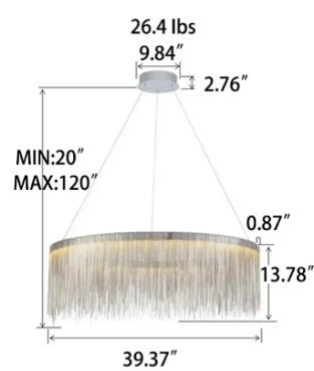

PARTS PACKED WITH STANDARD FIXTURE

- Plastic Anchors, Screws, Wire Connectors
- [CCT Selector Switch](#)

Silver Chain

Rose Gold Chain

Gold Chain

MODEL INFORMATION:

Example: SB-D201A30WSB

Products Series	Wattage/Size	"E" Kelvin temp options	"W" Controls (don't select this column if selected S or A)	"Z" Canopy Finishes	"Y" Chain Finishes	"X" Aircraft Cable
*SB-D201A	30W = 23.62"	*S=3000K/3500K/4000K Color Select by internal CCT Color Selector, 4000K factory color default set, CRI 90	*Blank=1-10V dimming	*B=Black Jack	*S=Silver	*Blank=10' feet 120"(Standard
	40W = 31.50"		L=ELV / Triac dimming	S=Platinum Silver	R=Rose Gold	5'=5 feet 60"
	50W = 39.37"	A=2700K/3500K/4000K Color Select by internal CCT color Selector, 4000K factory color default set. CRI 90	D=DMX (for RGBW and Tunable White, control by Wall Switch or DMX control system)	W=Gloss White	G=Gold	15'=15 feet 180"
	60W = 47.24"			O=Oil Rubbed Bronze		20'=20 feet 240"
	70W = 59.06"	T=3K-4K Tunable White control by remote/wall control	Z=ZigBee (for RGBW and CCT tunable / dimmable using remote, App and Google Alexa voice.			25'=25 feet 300"
	80W = 70.87"	R3= RGB+3000K R4=RGB+4000K (standard)	C=Dali			30'=30 feet 360"

DIMENSIONS & WEIGHTS: Canopy Size for ZigBee & DMX: 15.75" x 2.76"

SB-D201A

PHOTOMETRIC: Direct Illumination

SB-D101A30WSZ 23.62" 30W @ 4000K

Flux out: 985.8 lm

Height	Eavg, Emax	Angle: 110.42deg	Diameter
1m	142.8, 487.9lx		287.89cm
2m	35.69, 122.0lx		575.78cm
3m	15.86, 54.22lx		863.66cm
4m	8.923, 30.50lx		1151.55cm
5m	5.711, 19.52lx		1439.44cm
6m	3.966, 13.55lx		1727.33cm
7m	2.914, 9.958lx		2015.22cm
8m	2.231, 7.624lx		2303.11cm
9m	1.763, 6.024lx		2590.99cm
10m	1.428, 4.879lx		2878.88cm