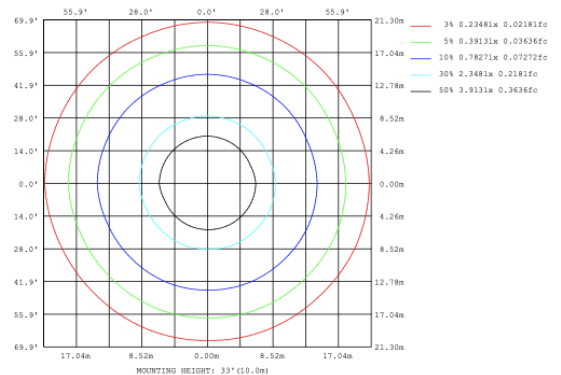

39.37" 50W @ 4000K