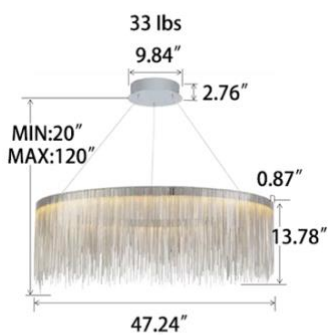

PARTS PACKED WITH STANDARD FIXTURE

- Plastic Anchors, Screws, Wire Connectors
- [CCT Selector Switch](#)

Silver Chain

Rose Gold Chain

Gold Chain

MODEL INFORMATION:

Example: SB-D201A30WSB

Products Series	Wattage/Size	"E" Kelvin temp options	"W" Controls (don't select this column if selected S or A)	"Z" Canopy Finishes	"Y" Chain Finishes	"X" Aircraft Cable
*SB-D201A	30W = 23.62"	*S=3000K/3500K/4000K Color Select by internal CCT Color Selector, 4000K factory color default set, CRI 90	*Blank=1-10V dimming	*B=Black Jack	*S=Silver	*Blank=10' feet 120"(Standard
	40W = 31.50"		L=ELV / Triac dimming	S=Platinum Silver	R=Rose Gold	5'=5 feet 60"
	50W = 39.37"	A=2700K/3500K/4000K Color Select by internal CCT color Selector, 4000K factory color default set. CRI 90	D=DMX (for RGBW and Tunable White, control by Wall Switch or DMX control system)	W=Gloss White	G=Gold	15'=15 feet 180"
	60W = 47.24"			O=Oil Rubbed Bronze		20'=20 feet 240"
	70W = 59.06"	T=3K-4K Tunable White control by remote/wall control	Z=ZigBee (for RGBW and CCT tunable / dimmable using remote, App and Google Alexa voice.			25'=25 feet 300"
	80W = 70.87"	R3= RGB+3000K R4=RGB+4000K (standard)	C=Dali			30'=30 feet 360"

DIMENSIONS & WEIGHTS: Canopy Size for ZigBee & DMX: 15.75" x 2.76"

SB-D201A

PHOTOMETRIC: Direct Illumination

SB-D101A30WSZ 23.62" 30W @ 4000K

Flux out: 985.8 lm

Height	Eavg, Emax	Angle: 110.42deg	Diameter
1m	142.8, 487.9lx		287.89cm
2m	35.69, 122.0lx		575.78cm
3m	15.86, 54.22lx		863.66cm
4m	8.923, 30.50lx		1151.55cm
5m	5.711, 19.52lx		1439.44cm
6m	3.966, 13.55lx		1727.33cm
7m	2.914, 9.958lx		2015.22cm
8m	2.231, 7.624lx		2303.11cm
9m	1.763, 6.024lx		2590.99cm
10m	1.428, 4.879lx		2878.88cm