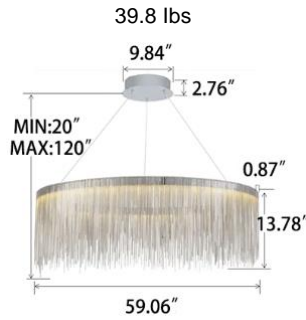

PARTS PACKED WITH STANDARD FIXTURE

- Plastic Anchors, Screws, Wire Connectors
- [CCT Selector Switch](#)

Silver Chain

Rose Gold Chain

Gold Chain

MODEL INFORMATION:

Example: SB-D201A30WSB

Products Series	Wattage/Size	"E" Kelvin temp options	"W" Controls (don't select this column if selected S or A)	"Z" Canopy Finishes	"Y" Chain Finishes	"X" Aircraft Cable
*SB-D201A	30W = 23.62"	*S=3000K/3500K/4000K Color Select by internal CCT Color Selector, 4000K factory color default set, CRI 90	*Blank=1-10V dimming	*B=Black Jack	*S=Silver	*Blank=10' feet 120"(Standard
	40W = 31.50"		L=ELV / Triac dimming	S=Platinum Silver	R=Rose Gold	5'=5 feet 60"
	50W = 39.37"	A=2700K/3500K/4000K Color Select by internal CCT color Selector, 4000K factory color default set. CRI 90	D=DMX (for RGBW and Tunable White, control by Wall Switch or DMX control system)	W=Gloss White	G=Gold	15'=15 feet 180"
	60W = 47.24"			O=Oil Rubbed Bronze		20'=20 feet 240"
	70W = 59.06"	T=3K-4K Tunable White control by remote/wall control	Z=ZigBee (for RGBW and CCT tunable / dimmable using remote, App and Google Alexa voice.			25'=25 feet 300"
	80W = 70.87"	R3= RGB+3000K R4=RGB+4000K (standard)	C=Dali			30'=30 feet 360"

DIMENSIONS & WEIGHTS: Canopy Size for ZigBee & DMX: 15.75" x 2.76"

SB-D201A

PHOTOMETRIC: Direct Illumination

SB-D101A30WSZ 23.62" 30W @ 4000K

Flux out: 985.8 lm

Height	Eavg, Emax	Angle: 110.42deg	Diameter
1m	142.8, 487.9lx		287.89cm
2m	35.69, 122.0lx		575.78cm
3m	15.86, 54.22lx		863.66cm
4m	8.923, 30.50lx		1151.55cm
5m	5.711, 19.52lx		1439.44cm
6m	3.966, 13.55lx		1727.33cm
7m	2.914, 9.958lx		2015.22cm
8m	2.231, 7.624lx		2303.11cm
9m	1.763, 6.024lx		2590.99cm
10m	1.428, 4.879lx		2878.88cm