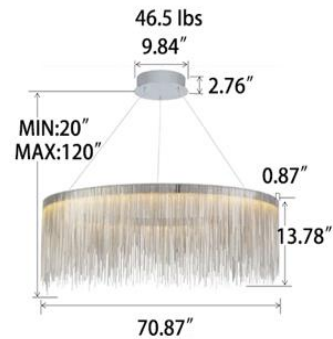

PARTS PACKED WITH STANDARD FIXTURE

- Plastic Anchors, Screws, Wire Connectors
- [CCT Selector Switch](#)

Silver Chain

Rose Gold Chain

Gold Chain

MODEL INFORMATION:

Example: SB-D201A30WSB

Products Series	Wattage/Size	"E" Kelvin temp options	"W" Controls (don't select this column if selected S or A)	"Z" Canopy Finishes	"Y" Chain Finishes	"X" Aircraft Cable
*SB-D201A	30W = 23.62"	*S=3000K/3500K/4000K Color Select by internal CCT Color Selector, 4000K factory color default set, CRI 90	*Blank=1-10V dimming	*B=Black Jack	*S=Silver	*Blank=10' feet 120"(Standard
	40W = 31.50"		L=ELV / Triac dimming	S=Platinum Silver	R=Rose Gold	5'=5 feet 60"
	50W = 39.37"	A=2700K/3500K/4000K Color Select by internal CCT color Selector, 4000K factory color default set. CRI 90	D=DMX (for RGBW and Tunable White, control by Wall Switch or DMX control system)	W=Gloss White	G=Gold	15'=15 feet 180"
	60W = 47.24"			O=Oil Rubbed Bronze		20'=20 feet 240"
	70W = 59.06"	T=3K-4K Tunable White control by remote/wall control	Z=ZigBee (for RGBW and CCT tunable / dimmable using remote, App and Google Alexa voice.			25'=25 feet 300"
	80W = 70.87"	R3= RGB+3000K R4=RGB+4000K (standard)	C=Dali			30'=30 feet 360"

DIMENSIONS & WEIGHTS: Canopy Size for ZigBee & DMX: 15.75" x 2.76"

SB-D201A

PHOTOMETRIC: Direct Illumination

SB-D101A30WSZ 23.62" 30W @ 4000K

Flux out: 985.8 lm

Height	Eavg, Emax	Angle: 110.42deg	Diameter
1m	142.8, 487.9lx		287.89cm
2m	35.69, 122.0lx		575.78cm
3m	15.86, 54.22lx		863.66cm
4m	8.923, 30.50lx		1151.55cm
5m	5.711, 19.52lx		1439.44cm
6m	3.966, 13.55lx		1727.33cm
7m	2.914, 9.958lx		2015.22cm
8m	2.231, 7.624lx		2303.11cm
9m	1.763, 6.024lx		2590.99cm
10m	1.428, 4.879lx		2878.88cm