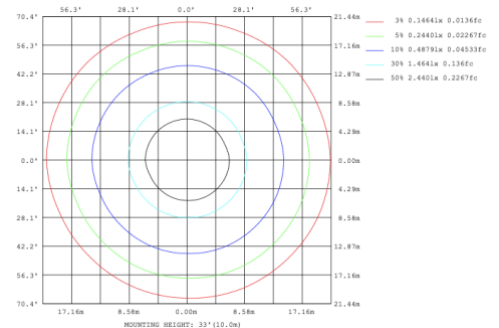

DIMENSIONS & WEIGHTS: Canopy Size for ZigBee & DMX: 15.75" x 2.76"

SB-D201A

PHOTOMETRIC: Direct Illumination

SB-D101A30WSZ 23.62" 30W @ 4000K

Flux out: 985.8 lm

Height	Eavg, Emax	Angle: 110.42deg	Diameter
1m	142.8, 487.9lx		287.89cm
2m	35.69, 122.0lx		575.78cm
3m	15.86, 54.22lx		863.66cm
4m	8.923, 30.50lx		1151.55cm
5m	5.711, 19.52lx		1439.44cm
6m	3.966, 13.55lx		1727.33cm
7m	2.914, 9.958lx		2015.22cm
8m	2.231, 7.624lx		2303.11cm
9m	1.763, 6.024lx		2590.99cm
10m	1.428, 4.879lx		2878.88cm