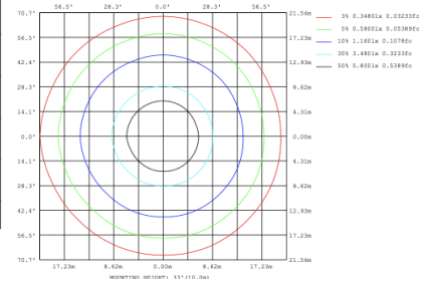

59.06" 70W @ 4000K