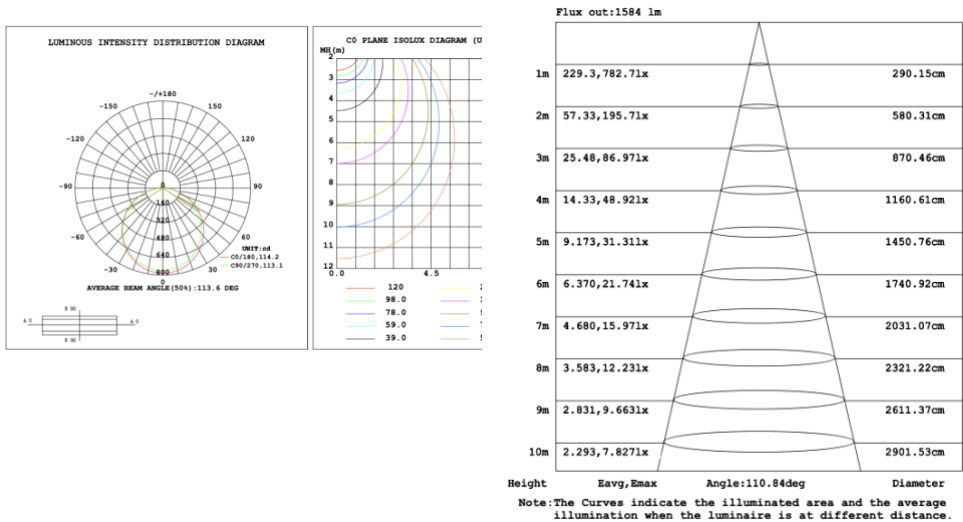

39.37" 50W @ 4000K