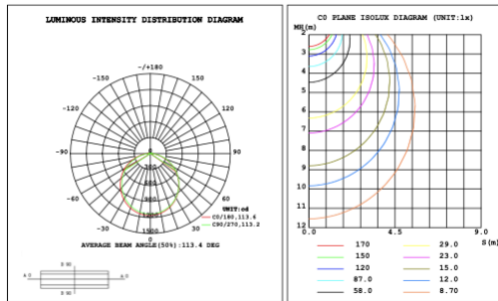

DIMENSIONS & WEIGHTS: Canopy Size for ZigBee & DMX: 15.75" x 2.76"

SB-D201A

PHOTOMETRIC: Direct Illumination

SB-D101A30WSZ 23.62" 30W @ 4000K

Flux out: 985.8 lm

Height	Eavg, Emax	Angle: 110.42deg	Diameter
1m	142.8, 487.9lx		287.89cm
2m	35.69, 122.0lx		575.78cm
3m	15.86, 54.22lx		863.66cm
4m	8.923, 30.50lx		1151.55cm
5m	5.711, 19.52lx		1439.44cm
6m	3.966, 13.55lx		1727.33cm
7m	2.914, 9.958lx		2015.22cm
8m	2.231, 7.624lx		2303.11cm
9m	1.763, 6.024lx		2590.99cm
10m	1.428, 4.879lx		2878.88cm

31.50" 40W @ 4000K

39.37" 50W @ 4000K

59.06" 70W @ 4000K

70.87" 80W @ 4000K