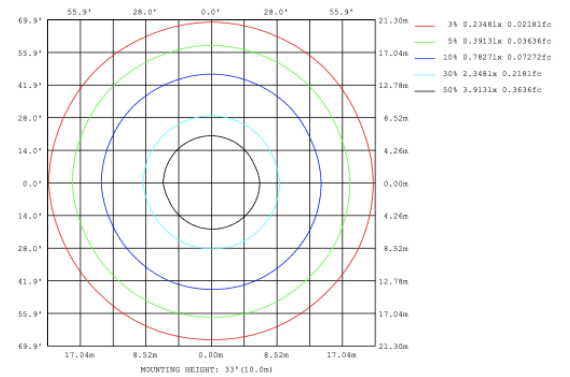

DIMENSIONS & WEIGHTS: Canopy Size for ZigBee & DMX: 15.75" x 2.76"

PHOTOMETRIC: Testing for 1 Tier and Direct Illumination

23.62" 30W @ 4000K

Flux out: 985.8 lm

Height	Eavg, Emax	Angle: 110.42deg	Diameter
1m	142.8, 487.91lx		287.89cm
2m	35.69, 122.01lx		575.78cm
3m	15.86, 54.221lx		863.66cm
4m	8.923, 30.501lx		1151.55cm
5m	5.711, 19.521lx		1439.44cm
6m	3.966, 13.551lx		1727.33cm
7m	2.914, 9.958lx		2015.22cm
8m	2.231, 7.624lx		2303.11cm
9m	1.763, 6.024lx		2590.99cm
10m	1.428, 4.879lx		2878.88cm

31.50" 40W @ 4000K

Note: The Curves indicate the illuminated area and the average illumination when the luminaire is at different distance.

39.37" 50W @ 4000K

Note: The Curves indicate the illuminated area and the average illumination when the luminaire is at different distance.