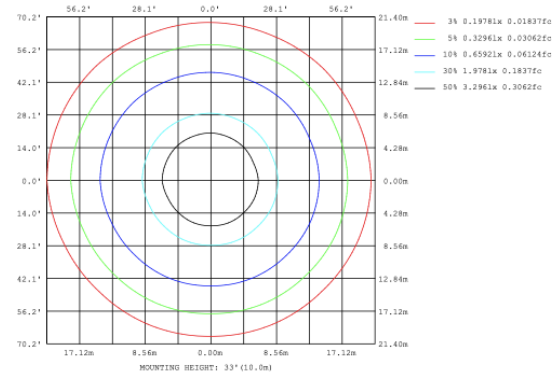

DIMENSIONS & WEIGHTS: Canopy Size for ZigBee & DMX: 15.75" x 2.76"

PHOTOMETRIC: Testing for 1 Tier and Direct Illumination

23.62" 30W @ 4000K

Flux out: 985.8 lm

Height	Eavg, Emax	Angle: 110.42deg	Diameter
1m	142.8, 487.91lx		287.89cm
2m	35.69, 122.01lx		575.78cm
3m	15.86, 54.221lx		863.66cm
4m	8.923, 30.501lx		1151.55cm
5m	5.711, 19.521lx		1439.44cm
6m	3.966, 13.551lx		1727.33cm
7m	2.914, 9.958lx		2015.22cm
8m	2.231, 7.624lx		2303.11cm
9m	1.763, 6.024lx		2590.99cm
10m	1.428, 4.879lx		2878.88cm

31.50" 40W @ 4000K

Note: The Curves indicate the illuminated area and the average illumination when the luminaire is at different distance.

39.37" 50W @ 4000K

Note: The Curves indicate the illuminated area and the average illumination when the luminaire is at different distance.