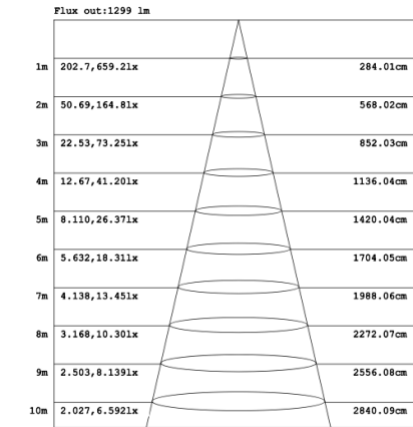

DIMENSIONS & WEIGHTS: Canopy Size for ZigBee & DMX: 15.75" x 2.76"

PHOTOMETRIC: Testing for 1 Tier and Direct Illumination

23.62" 30W @ 4000K

Flux out: 985.8 lm

Height	Eavg, Emax	Angle: 110.42deg	Diameter
1m	142.8, 487.91lx		287.89cm
2m	35.69, 122.01lx		575.78cm
3m	15.86, 54.221lx		863.66cm
4m	8.923, 30.501lx		1151.55cm
5m	5.711, 19.521lx		1439.44cm
6m	3.966, 13.551lx		1727.33cm
7m	2.914, 9.958lx		2015.22cm
8m	2.231, 7.624lx		2303.11cm
9m	1.763, 6.024lx		2590.99cm
10m	1.428, 4.879lx		2878.88cm

31.50" 40W @ 4000K

Note: The Curves indicate the illuminated area and the average illumination when the luminaire is at different distance.

39.37" 50W @ 4000K

Note: The Curves indicate the illuminated area and the average illumination when the luminaire is at different distance.

59.06" 70W @ 4000K

70.87" 80W @ 4000K