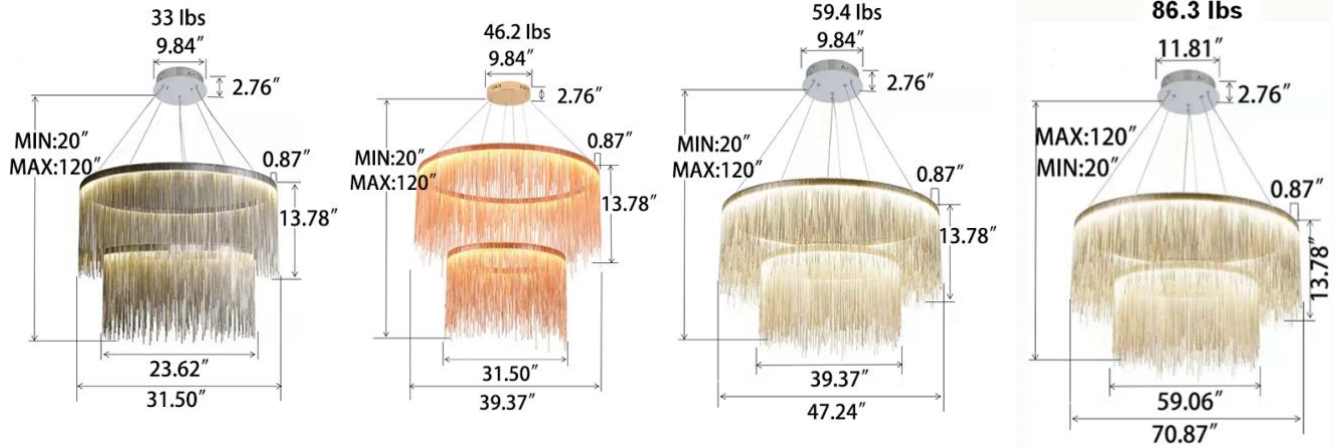

LUMEN OUTPUT

Model Number	Size	Wattage	Kevin Temp field Selectable	Delivered Lumen
SB-D202A	23.62"+31.50"	70W	2700K/3500K/3500K 3000K/3500K/4000K	4200 lm
	31.50"+39.37"	90W	2700K/3500K/3500K 3000K/3500K/4000K	5400 lm
	39.37"+47.24"	110W	2700K/3500K/3500K 3000K/3500K/4000K	6600 lm
	59.06"+70.87"	150W	2700K/3500K/3500K 3000K/3500K/4000K	9000 lm
	23.62"+31.50"	70W	2700K/3500K/3500K 3000K/3500K/4000K	4200 lm
	31.50"+39.37"	90W	2700K/3500K/3500K 3000K/3500K/4000K	5400 lm

EMERGENCY BATTERY OPTIONS

[SEE SPEC](#)

PICTURE	MODEL NUMBER	DESCRIPTION
	SB-EBP/5W/B	Factory installed Remote Emergency Battery Pack 5W 90 minutes
	SB-EBP/10.7W/B	Factory installed Remote Emergency Battery Pack 10.7W 90 minutes
	SB-EBP/17W/B	Factory installed Remote Emergency Battery Pack 17W 90 minutes

DIMENSIONS & WEIGHTS: Canopy Size for ZigBee & DMX: 15.75" x 2.76"

PHOTOMETRIC: Testing for 1 Tier and Direct Illumination

23.62" 30W @ 4000K

Flux out: 985.8 lm

Height	Eavg, Emax	Angle: 110.42deg	Diameter
1m	142.8, 487.91lx		287.89cm
2m	35.69, 122.01lx		575.78cm
3m	15.86, 54.221lx		863.66cm
4m	8.923, 30.501lx		1151.55cm
5m	5.711, 19.521lx		1439.44cm
6m	3.966, 13.551lx		1727.33cm
7m	2.914, 9.958lx		2015.22cm
8m	2.231, 7.624lx		2303.11cm
9m	1.763, 6.024lx		2590.99cm
10m	1.428, 4.879lx		2878.88cm