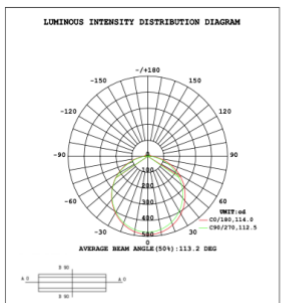

DIMENSIONS & WEIGHTS: Canopy Size for ZigBee & DMX: 15.75" x 2.76"

PHOTOMETRIC: Testing for 1 Tier and Direct Illumination

23.62" 30W @ 4000K

Flux out: 985.8 lm

Height	Eavg, Emax	Angle: 110.42deg	Diameter
1m	142.8, 487.91lx		287.89cm
2m	35.69, 122.01lx		575.78cm
3m	15.86, 54.221lx		863.66cm
4m	8.923, 30.501lx		1151.55cm
5m	5.711, 19.521lx		1439.44cm
6m	3.966, 13.551lx		1727.33cm
7m	2.914, 9.958lx		2015.22cm
8m	2.231, 7.624lx		2303.11cm
9m	1.763, 6.024lx		2590.99cm
10m	1.428, 4.879lx		2878.88cm

31.50" 40W @ 4000K

Note: The Curves indicate the illuminated area and the average illumination when the luminaire is at different distance.

39.37" 50W @ 4000K

Note: The Curves indicate the illuminated area and the average illumination when the luminaire is at different distance.