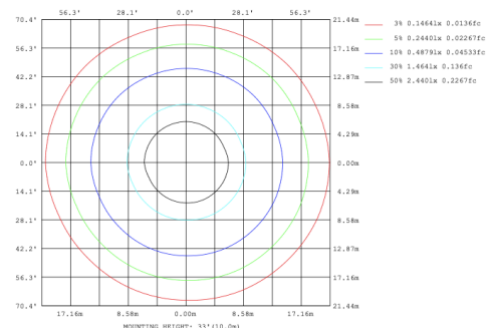

DIMENSIONS & WEIGHTS: Canopy Size for ZigBee & DMX: 15.75" x 2.76"

PHOTOMETRIC: Testing for 1 Tier and Direct Illumination

23.62" 30W @ 4000K

Flux out: 985.8 lm

Height	Eavg, Emax	Angle: 110.42deg	Diameter
1m	142.8, 487.91lx		287.89cm
2m	35.69, 122.01lx		575.78cm
3m	15.86, 54.221lx		863.66cm
4m	8.923, 30.501lx		1151.55cm
5m	5.711, 19.521lx		1439.44cm
6m	3.966, 13.551lx		1727.33cm
7m	2.914, 9.958lx		2015.22cm
8m	2.231, 7.624lx		2303.11cm
9m	1.763, 6.024lx		2590.99cm
10m	1.428, 4.879lx		2878.88cm

31.50" 40W @ 4000K

Note: The Curves indicate the illuminated area and the average illumination when the luminaire is at different distance.

39.37" 50W @ 4000K

Note: The Curves indicate the illuminated area and the average illumination when the luminaire is at different distance.