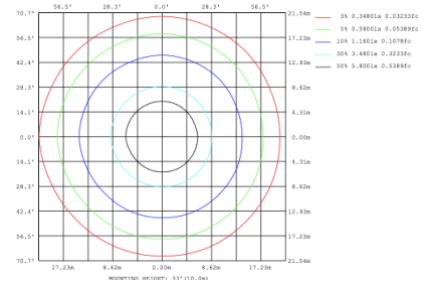

59.06" 70W @ 4000K