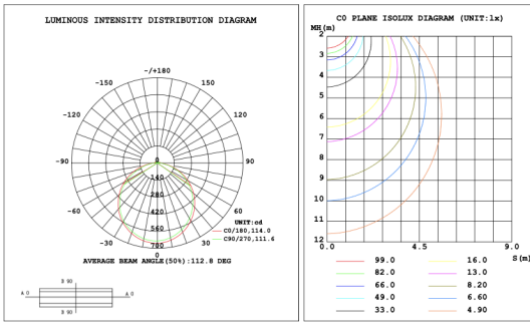

DIMENSIONS & WEIGHTS: Canopy Size for ZigBee & DMX: 15.75" x 2.76"

PHOTOMETRIC: Testing for 1 Tier and Direct Illumination

23.62" 30W @ 4000K

Flux out: 985.8 lm

Height	Eavg, Emax	Angle: 110.42deg	Diameter
1m	142.8, 487.91lx		287.89cm
2m	35.69, 122.01lx		575.78cm
3m	15.86, 54.221lx		863.66cm
4m	8.923, 30.501lx		1151.55cm
5m	5.711, 19.521lx		1439.44cm
6m	3.966, 13.551lx		1727.33cm
7m	2.914, 9.958lx		2015.22cm
8m	2.231, 7.624lx		2303.11cm
9m	1.763, 6.024lx		2590.99cm
10m	1.428, 4.879lx		2878.88cm

31.50" 40W @ 4000K

Note: The Curves indicate the illuminated area and the average illumination when the luminaire is at different distance.

39.37" 50W @ 4000K

Note: The Curves indicate the illuminated area and the average illumination when the luminaire is at different distance.