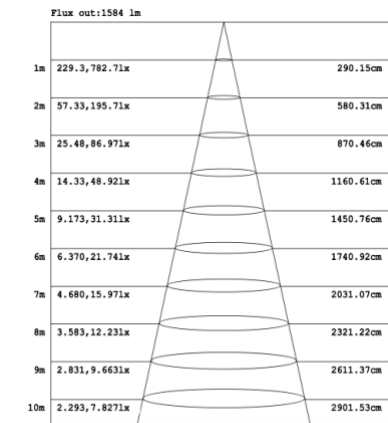

DIMENSIONS & WEIGHTS: Canopy Size for ZigBee & DMX: 15.75" x 2.76"

PHOTOMETRIC: Testing for 1 Tier and Direct Illumination

23.62" 30W @ 4000K

Flux out: 985.8 lm

Height	Eavg, Emax	Angle: 110.42deg	Diameter
1m	142.8, 487.91lx		287.89cm
2m	35.69, 122.01lx		575.78cm
3m	15.86, 54.221lx		863.66cm
4m	8.923, 30.501lx		1151.55cm
5m	5.711, 19.521lx		1439.44cm
6m	3.966, 13.551lx		1727.33cm
7m	2.914, 9.958lx		2015.22cm
8m	2.231, 7.624lx		2303.11cm
9m	1.763, 6.024lx		2590.99cm
10m	1.428, 4.879lx		2878.88cm

31.50" 40W @ 4000K

Note: The Curves indicate the illuminated area and the average illumination when the luminaire is at different distance.

39.37" 50W @ 4000K

Note: The Curves indicate the illuminated area and the average illumination when the luminaire is at different distance.