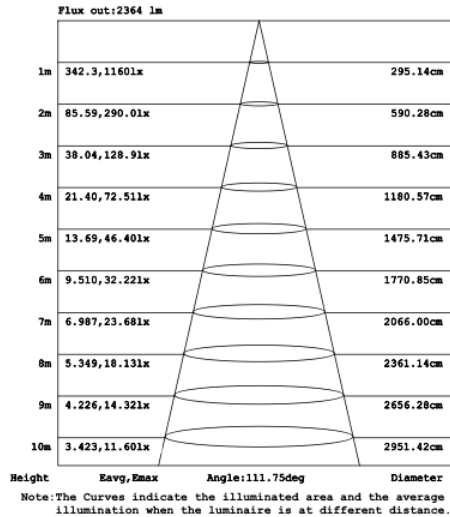

DIMENSIONS & WEIGHTS: Canopy Size for ZigBee & DMX: 15.75" x 2.76"

PHOTOMETRIC: Testing for 1 Tier and Direct Illumination

23.62" 30W @ 4000K

Flux out: 985.8 lm

Height	Eavg, Emax	Angle: 110.42deg	Diameter
1m	142.8, 487.91lx		287.89cm
2m	35.69, 122.01lx		575.78cm
3m	15.86, 54.221lx		863.66cm
4m	8.923, 30.501lx		1151.55cm
5m	5.711, 19.521lx		1439.44cm
6m	3.966, 13.551lx		1727.33cm
7m	2.914, 9.958lx		2015.22cm
8m	2.231, 7.624lx		2303.11cm
9m	1.763, 6.024lx		2590.99cm
10m	1.428, 4.879lx		2878.88cm

31.50" 40W @ 4000K

Note: The Curves indicate the illuminated area and the average illumination when the luminaire is at different distance.

39.37" 50W @ 4000K

Note: The Curves indicate the illuminated area and the average illumination when the luminaire is at different distance.

59.06" 70W @ 4000K

70.87" 80W @ 4000K