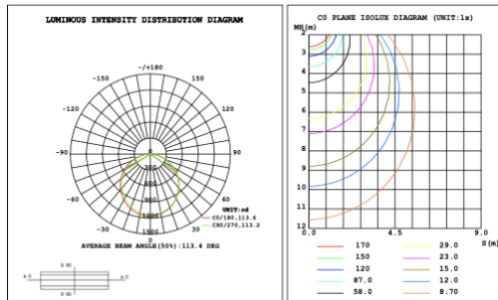

59.06" 70W @ 4000K