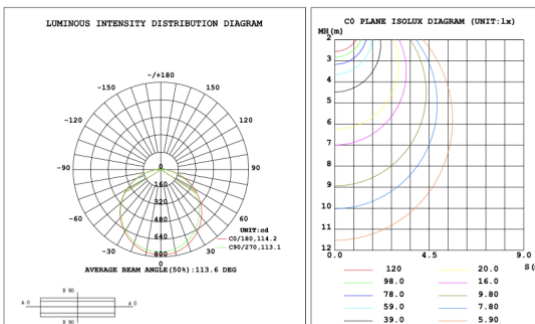

DIMENSIONS & WEIGHTS: Canopy Size for ZigBee & DMX: 15.75" x 2.76"

PHOTOMETRIC: Testing for 1 Tier and Direct Illumination

23.62" 30W @ 4000K

Flux out: 985.8 lm

Height	Eavg, Emax	Angle: 110.42deg	Diameter
1m	142.8, 487.91lx		287.89cm
2m	35.69, 122.01lx		575.78cm
3m	15.86, 54.221lx		863.66cm
4m	8.923, 30.501lx		1151.55cm
5m	5.711, 19.521lx		1439.44cm
6m	3.966, 13.551lx		1727.33cm
7m	2.914, 9.958lx		2015.22cm
8m	2.231, 7.624lx		2303.11cm
9m	1.763, 6.024lx		2590.99cm
10m	1.428, 4.879lx		2878.88cm

31.50" 40W @ 4000K

Note: The Curves indicate the illuminated area and the average illumination when the luminaire is at different distance.

39.37" 50W @ 4000K

Note: The Curves indicate the illuminated area and the average illumination when the luminaire is at different distance.