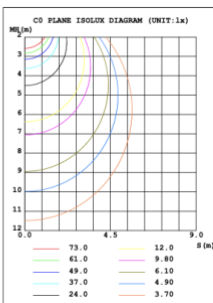

RGBW/TUNABLE WHITE SMART CONTROL

[SEE SPEC AND VIDEO](#)

Get Smart

Using Amazon Echo, Echo Dot, or any Alexa-enabled device allows you to turn your luminaire on and off, dim the light and change light color to Red, Green, Blue or White independently by using voice command or Smart phone app, DMX, Handheld remote or wall control.

DIMENSIONS & WEIGHTS: Canopy Size for ZigBee & DMX: 15.75" x 2.76"

PHOTOMETRIC: Testing for 1 Tier and Direct Illumination

23.62" 30W @ 4000K

Flux out: 985.8 lm

Height	Eavg, Emax	Angle: 110.42deg	Diameter
1m	142.8, 487.91lx		287.89cm
2m	35.69, 122.01lx		575.78cm
3m	15.86, 54.221lx		863.66cm
4m	8.923, 30.501lx		1151.55cm
5m	5.711, 19.521lx		1439.44cm
6m	3.966, 13.551lx		1727.33cm
7m	2.914, 9.958lx		2015.22cm
8m	2.231, 7.624lx		2303.11cm
9m	1.763, 6.024lx		2590.99cm
10m	1.428, 4.879lx		2878.88cm

31.50" 40W @ 4000K

Note: The Curves indicate the illuminated area and the average illumination when the luminaire is at different distance.

39.37" 50W @ 4000K

Note: The Curves indicate the illuminated area and the average illumination when the luminaire is at different distance.