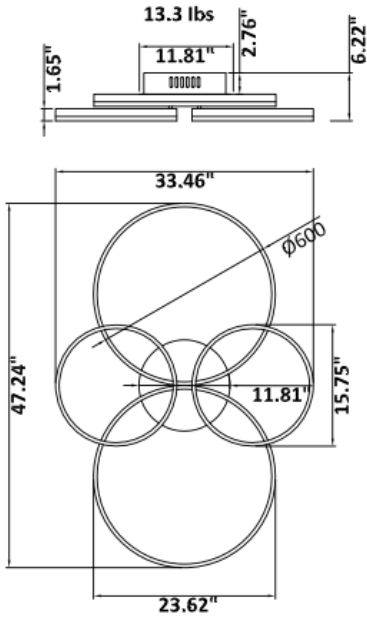

SB-V04A Canopy mount with direct lighting.

100W