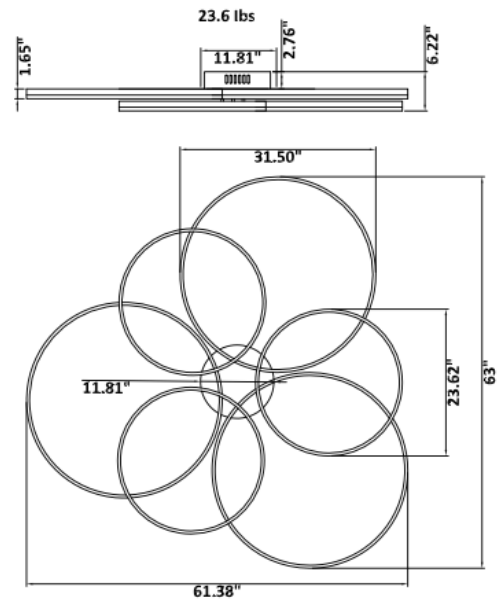

SB-V04A Canopy mount with direct lighting.

100W

140W

SB-V05A

Canopy mount with direct lighting.

140W

SB-V06A

Canopy mount with direct lighting.

150W

210W