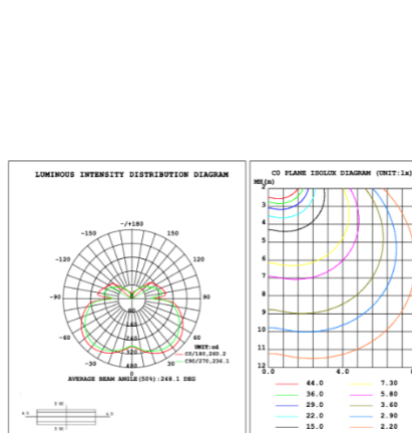

Height	Eavg, Emax	Angle: 171.68deg	Diameter
1m	1.504, 183.11lx		2749.76cm
2m	0.3760, 45.78lx		5499.52cm
3m	0.1671, 20.35lx		8249.28cm
4m	0.0940, 11.45lx		10999.04cm
5m	0.0602, 7.325lx		13748.80cm
6m	0.0418, 5.087lx		16498.56cm
7m	0.0307, 3.737lx		19248.32cm
8m	0.0235, 2.861lx		21998.08cm
9m	0.0186, 2.261lx		24747.84cm
10m	0.0150, 1.831lx		27497.60cm

Note: The Curves indicate the illuminated area and the average illumination when the luminaire is at different distance.

23.62" 30W @ 4000K

Flux out: 1475 lm

Height	Eavg, Emax	Angle: 176.03deg	Diameter
1m	0.1430, 248.3lx		5770.56cm
2m	0.0358, 62.08lx		11541.13cm
3m	0.0159, 27.59lx		17311.69cm
4m	0.0089, 15.52lx		23082.25cm
5m	0.0057, 9.933lx		28852.81cm
6m	0.0040, 6.898lx		34623.38cm
7m	0.0029, 5.068lx		40393.94cm
8m	0.0022, 3.880lx		46164.50cm
9m	0.0018, 3.066lx		51935.07cm
10m	0.0014, 2.483lx		57705.63cm

31.50" 40W @ 4000K

Flux out: 1906 lm

Height	Eavg, Emax	Angle: 178.35deg	Diameter
1m	0.0000, 291.01lx		13888.98cm
2m	0.0000, 72.75lx		27777.95cm
3m	0.0000, 32.33lx		41666.93cm
4m	0.0000, 18.19lx		55555.91cm
5m	0.0000, 11.64lx		69444.89cm
6m	0.0000, 8.083lx		83333.86cm
7m	0.0000, 5.938lx		97222.84cm
8m	0.0000, 4.547lx		111111.82cm
9m	0.0000, 3.592lx		125000.80cm
10m	0.0000, 2.910lx		138889.77cm