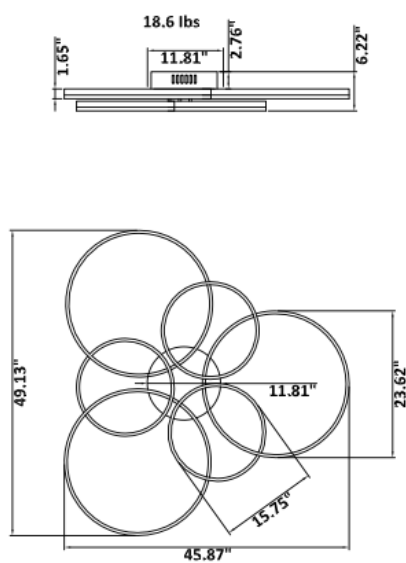

SB-V06A

Canopy mount with direct lighting.

150W