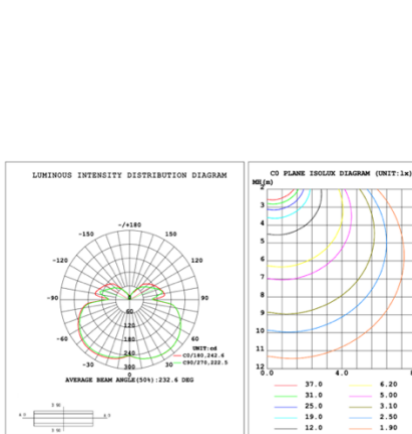

140W

SB-V06A

Canopy mount with direct lighting.

150W

210W

PHOTOMETRIC: Single ring test report

15.75" 20W @ 4000K

Flux out: 966.3 lm

Height	Eavg, Emax	Angle: 171.68deg	Diameter
1m	1.504, 183.11lx		2749.76cm
2m	0.3760, 45.78lx		5499.52cm
3m	0.1671, 20.35lx		8249.28cm
4m	0.0940, 11.45lx		10999.04cm
5m	0.0602, 7.325lx		13748.80cm
6m	0.0418, 5.087lx		16498.56cm
7m	0.0307, 3.737lx		19248.32cm
8m	0.0235, 2.861lx		21998.08cm
9m	0.0186, 2.261lx		24747.84cm
10m	0.0150, 1.831lx		27497.60cm

Note: The Curves indicate the illuminated area and the average illumination when the luminaire is at different distance.

23.62" 30W @ 4000K

Flux out: 1475 lm

Height	Eavg, Emax	Angle: 176.03deg	Diameter
1m	0.1430, 248.3lx		5770.56cm
2m	0.0358, 62.08lx		11541.13cm
3m	0.0159, 27.59lx		17311.69cm
4m	0.0089, 15.52lx		23082.25cm
5m	0.0057, 9.933lx		28852.81cm
6m	0.0040, 6.898lx		34623.38cm
7m	0.0029, 5.068lx		40393.94cm
8m	0.0022, 3.880lx		46164.50cm
9m	0.0018, 3.066lx		51935.07cm
10m	0.0014, 2.483lx		57705.63cm

31.50" 40W @ 4000K

Flux out: 1906 lm

Height	Eavg, Emax	Angle: 178.35deg	Diameter
1m	0.0000, 291.01lx		13888.98cm
2m	0.0000, 72.75lx		27777.95cm
3m	0.0000, 32.33lx		41666.93cm
4m	0.0000, 18.19lx		55555.91cm
5m	0.0000, 11.64lx		69444.89cm
6m	0.0000, 8.083lx		83333.86cm
7m	0.0000, 5.938lx		97222.84cm
8m	0.0000, 4.547lx		111111.82cm
9m	0.0000, 3.592lx		125000.80cm
10m	0.0000, 2.910lx		138889.77cm