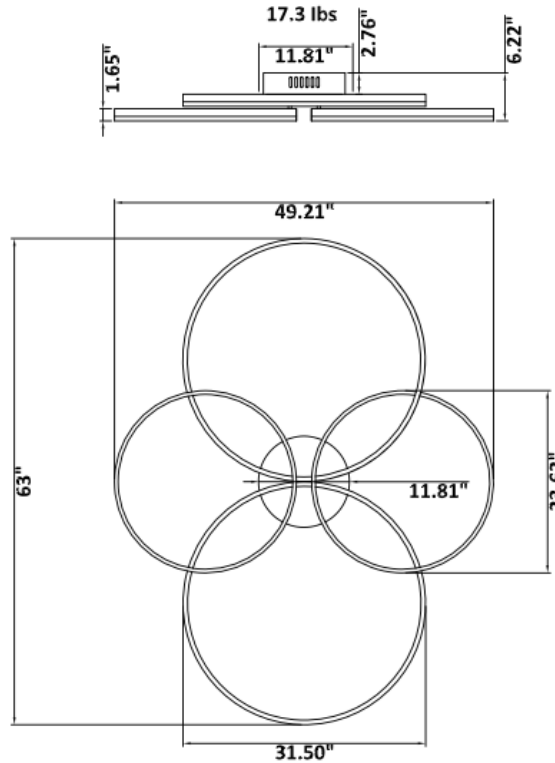

SB-V04A Canopy mount with direct lighting.

100W

140W

SB-V05A

Canopy mount with direct lighting.

140W

SB-V06A

Canopy mount with direct lighting.

150W

210W