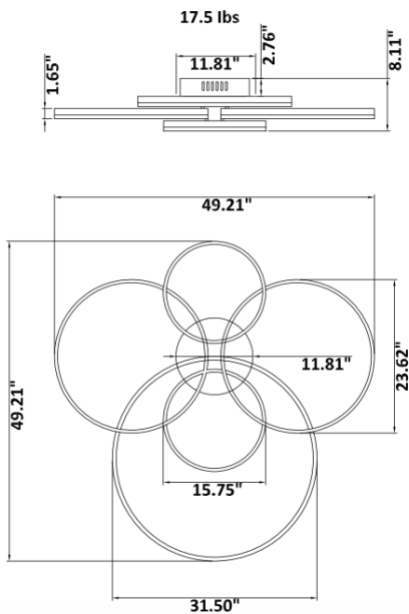

SB-V05A

Canopy mount with direct lighting.

140W