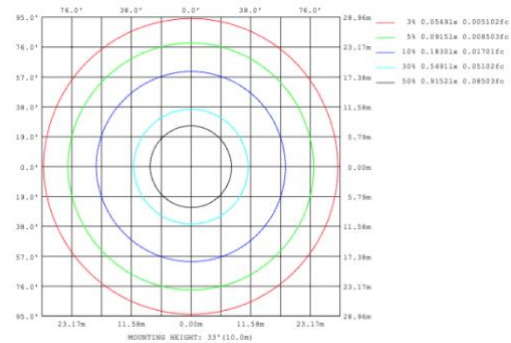

140W

SB-V06A

Canopy mount with direct lighting.

150W

210W

PHOTOMETRIC: Single ring test report

15.75" 20W @ 4000K

Flux out: 966.3 lm

Height	Eavg, Emax	Angle: 171.68deg	Diameter
1m	1.504, 183.11lx		2749.76cm
2m	0.3760, 45.78lx		5499.52cm
3m	0.1671, 20.35lx		8249.28cm
4m	0.0940, 11.45lx		10999.04cm
5m	0.0602, 7.325lx		13748.80cm
6m	0.0418, 5.087lx		16498.56cm
7m	0.0307, 3.737lx		19248.32cm
8m	0.0235, 2.861lx		21998.08cm
9m	0.0186, 2.261lx		24747.84cm
10m	0.0150, 1.831lx		27497.60cm

Note: The Curves indicate the illuminated area and the average illumination when the luminaire is at different distance.

23.62" 30W @ 4000K

Flux out: 1475 lm

Height	Eavg, Emax	Angle: 176.03deg	Diameter
1m	0.1430, 248.3lx		5770.56cm
2m	0.0358, 62.08lx		11541.13cm
3m	0.0159, 27.59lx		17311.69cm
4m	0.0089, 15.52lx		23082.25cm
5m	0.0057, 9.933lx		28852.81cm
6m	0.0040, 6.898lx		34623.38cm
7m	0.0029, 5.068lx		40393.94cm
8m	0.0022, 3.880lx		46164.50cm
9m	0.0018, 3.066lx		51935.07cm
10m	0.0014, 2.483lx		57705.63cm

31.50" 40W @ 4000K

Flux out: 1906 lm

Height	Eavg, Emax	Angle: 178.35deg	Diameter
1m	0.0000, 291.01lx		13888.98cm
2m	0.0000, 72.75lx		27777.95cm
3m	0.0000, 32.33lx		41666.93cm
4m	0.0000, 18.19lx		55555.91cm
5m	0.0000, 11.64lx		69444.89cm
6m	0.0000, 8.083lx		83333.86cm
7m	0.0000, 5.938lx		97222.84cm
8m	0.0000, 4.547lx		111111.82cm
9m	0.0000, 3.592lx		125000.80cm
10m	0.0000, 2.910lx		138889.77cm