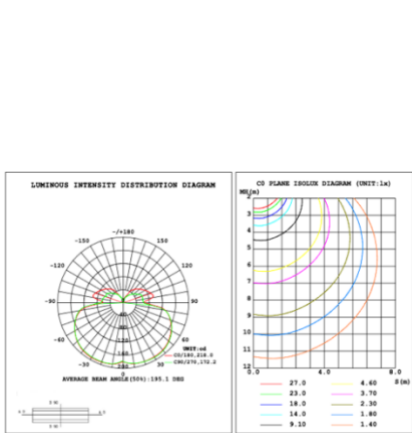

140W

SB-V06A

Canopy mount with direct lighting.

150W

210W

PHOTOMETRIC: Single ring test report

15.75" 20W @ 4000K

Flux out: 966.3 lm

Height	Eavg, Emax	Angle: 171.68deg	Diameter
1m	1.504, 183.11lx		2749.76cm
2m	0.3760, 45.78lx		5499.52cm
3m	0.1671, 20.35lx		8249.28cm
4m	0.0940, 11.45lx		10999.04cm
5m	0.0602, 7.325lx		13748.80cm
6m	0.0418, 5.087lx		16498.56cm
7m	0.0307, 3.737lx		19248.32cm
8m	0.0235, 2.861lx		21998.08cm
9m	0.0186, 2.261lx		24747.84cm
10m	0.0150, 1.831lx		27497.60cm

Note: The Curves indicate the illuminated area and the average illumination when the luminaire is at different distance.

23.62" 30W @ 4000K

Flux out: 1475 lm

Height	Eavg, Emax	Angle: 176.03deg	Diameter
1m	0.1430, 248.3lx		5770.56cm
2m	0.0358, 62.08lx		11541.13cm
3m	0.0159, 27.59lx		17311.69cm
4m	0.0089, 15.52lx		23082.25cm
5m	0.0057, 9.933lx		28852.81cm
6m	0.0040, 6.898lx		34623.38cm
7m	0.0029, 5.068lx		40393.94cm
8m	0.0022, 3.880lx		46164.50cm
9m	0.0018, 3.066lx		51935.07cm
10m	0.0014, 2.483lx		57705.63cm

31.50" 40W @ 4000K

Flux out: 1906 lm

Height	Eavg, Emax	Angle: 178.35deg	Diameter
1m	0.0000, 291.01lx		13888.98cm
2m	0.0000, 72.75lx		27777.95cm
3m	0.0000, 32.33lx		41666.93cm
4m	0.0000, 18.19lx		55555.91cm
5m	0.0000, 11.64lx		69444.89cm
6m	0.0000, 8.083lx		83333.86cm
7m	0.0000, 5.938lx		97222.84cm
8m	0.0000, 4.547lx		111111.82cm
9m	0.0000, 3.592lx		125000.80cm
10m	0.0000, 2.910lx		138889.77cm