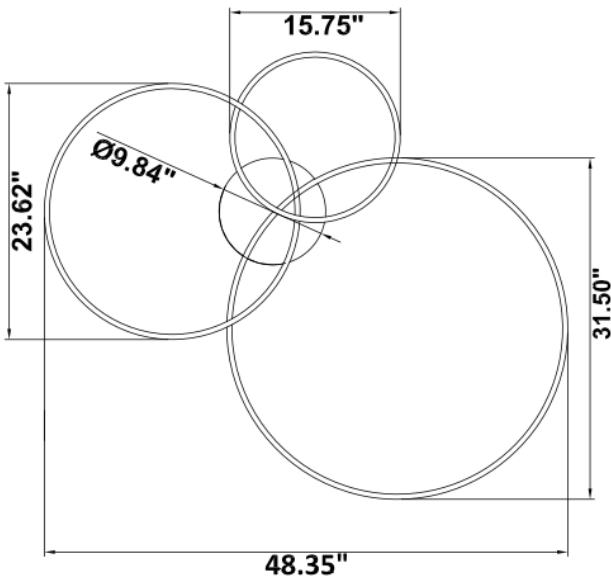

SB-V02B Canopy mount with direct lighting.

50W

60W

SB-V03A Canopy mount with direct lighting.

SB-V03B Canopy mount with direct lighting.

90W
12.1 lbs

90W