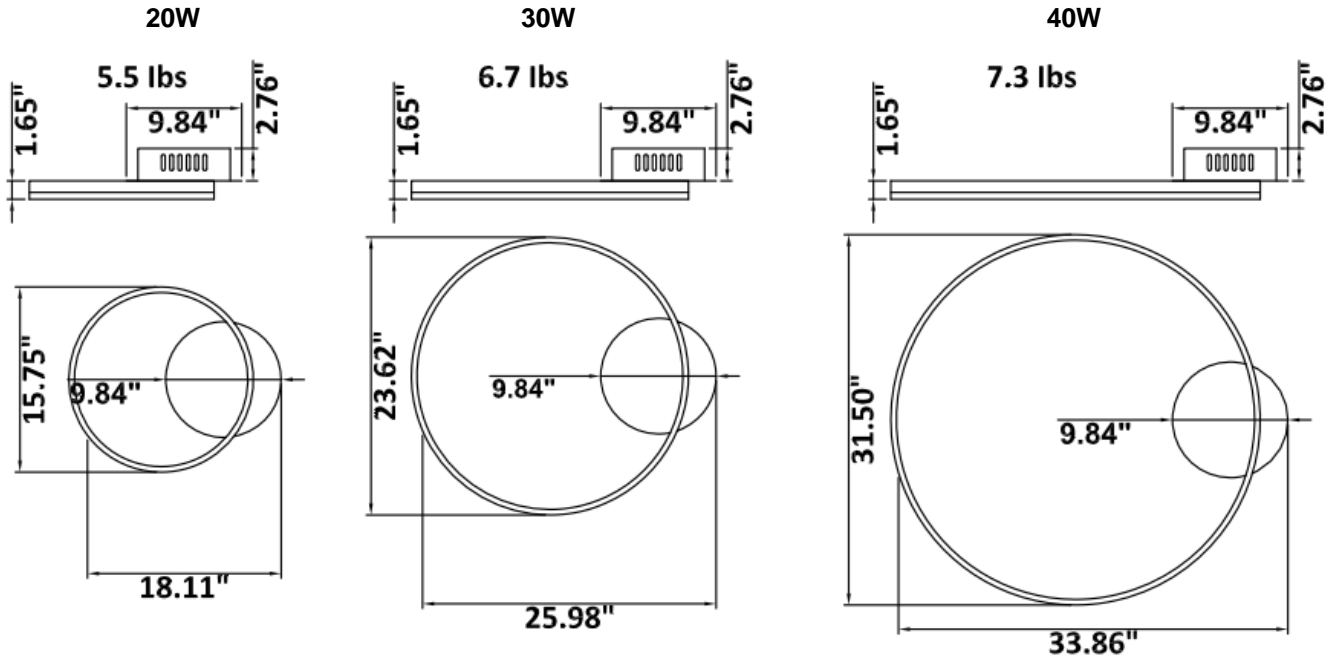

DIMENSIONS & WEIGHTS: Canopy Size for ZigBee & DMX: 15.75" x 2.76"

SB-V01A Canopy mount with direct lighting.

SB-V02A Canopy mount with direct lighting.

SB-V02B Canopy mount with direct lighting.

50W

60W

SB-V03A Canopy mount with direct lighting.

Height	Eavg, Emax	Angle: 171.68deg	Diameter
1m	1.504, 183.11lx		2749.76cm
2m	0.3760, 45.78lx		5499.52cm
3m	0.1671, 20.35lx		8249.28cm
4m	0.0940, 11.45lx		10999.04cm
5m	0.0602, 7.325lx		13748.80cm
6m	0.0418, 5.087lx		16498.56cm
7m	0.0307, 3.737lx		19248.32cm
8m	0.0235, 2.861lx		21998.08cm
9m	0.0186, 2.261lx		24747.84cm
10m	0.0150, 1.831lx		27497.60cm

Note: The Curves indicate the illuminated area and the average illumination when the luminaire is at different distance.

23.62" 30W @ 4000K

Flux out: 1475 lm

Height	Eavg, Emax	Angle: 176.03deg	Diameter
1m	0.1430, 248.3lx		5770.56cm
2m	0.0358, 62.08lx		11541.13cm
3m	0.0159, 27.59lx		17311.69cm
4m	0.0089, 15.52lx		23082.25cm
5m	0.0057, 9.933lx		28852.81cm
6m	0.0040, 6.898lx		34623.38cm
7m	0.0029, 5.068lx		40393.94cm
8m	0.0022, 3.880lx		46164.50cm
9m	0.0018, 3.066lx		51935.07cm
10m	0.0014, 2.483lx		57705.63cm

31.50" 40W @ 4000K

Flux out: 1906 lm

Height	Eavg, Emax	Angle: 178.35deg	Diameter
1m	0.0000, 291.01lx		13888.98cm
2m	0.0000, 72.75lx		27777.95cm
3m	0.0000, 32.33lx		41666.93cm
4m	0.0000, 18.19lx		55555.91cm
5m	0.0000, 11.64lx		69444.89cm
6m	0.0000, 8.083lx		83333.86cm
7m	0.0000, 5.938lx		97222.84cm
8m	0.0000, 4.547lx		111111.82cm
9m	0.0000, 3.592lx		125000.80cm
10m	0.0000, 2.910lx		138889.77cm