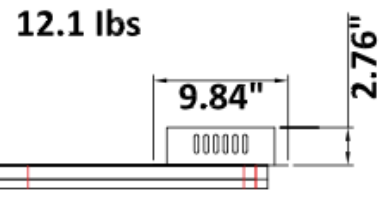

SB-V02B Canopy mount with direct lighting.

50W

60W

SB-V03A Canopy mount with direct lighting.

SB-V03B Canopy mount with direct lighting.

90W
12.1 lbs

90W