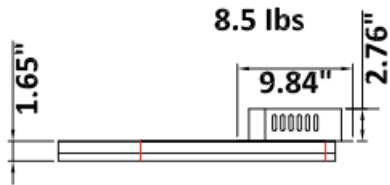

DIMENSIONS & WEIGHTS: Canopy Size for ZigBee & DMX: 15.75" x 2.76"

SB-V01A Canopy mount with direct lighting.

SB-V02A Canopy mount with direct lighting.

SB-V02B Canopy mount with direct lighting.

50W

60W

SB-V03A Canopy mount with direct lighting.

Height	Eavg, Emax	Angle: 171.68deg	Diameter
1m	1.504, 183.11lx		2749.76cm
2m	0.3760, 45.78lx		5499.52cm
3m	0.1671, 20.35lx		8249.28cm
4m	0.0940, 11.45lx		10999.04cm
5m	0.0602, 7.325lx		13748.80cm
6m	0.0418, 5.087lx		16498.56cm
7m	0.0307, 3.737lx		19248.32cm
8m	0.0235, 2.861lx		21998.08cm
9m	0.0186, 2.261lx		24747.84cm
10m	0.0150, 1.831lx		27497.60cm

Note: The Curves indicate the illuminated area and the average illumination when the luminaire is at different distance.

23.62" 30W @ 4000K

Flux out: 1475 lm

Height	Eavg, Emax	Angle: 176.03deg	Diameter
1m	0.1430, 248.3lx		5770.56cm
2m	0.0358, 62.08lx		11541.13cm
3m	0.0159, 27.59lx		17311.69cm
4m	0.0089, 15.52lx		23082.25cm
5m	0.0057, 9.933lx		28852.81cm
6m	0.0040, 6.898lx		34623.38cm
7m	0.0029, 5.068lx		40393.94cm
8m	0.0022, 3.880lx		46164.50cm
9m	0.0018, 3.066lx		51935.07cm
10m	0.0014, 2.483lx		57705.63cm

31.50" 40W @ 4000K

Flux out: 1906 lm

Height	Eavg, Emax	Angle: 178.35deg	Diameter
1m	0.0000, 291.01lx		13888.98cm
2m	0.0000, 72.75lx		27777.95cm
3m	0.0000, 32.33lx		41666.93cm
4m	0.0000, 18.19lx		55555.91cm
5m	0.0000, 11.64lx		69444.89cm
6m	0.0000, 8.083lx		83333.86cm
7m	0.0000, 5.938lx		97222.84cm
8m	0.0000, 4.547lx		111111.82cm
9m	0.0000, 3.592lx		125000.80cm
10m	0.0000, 2.910lx		138889.77cm