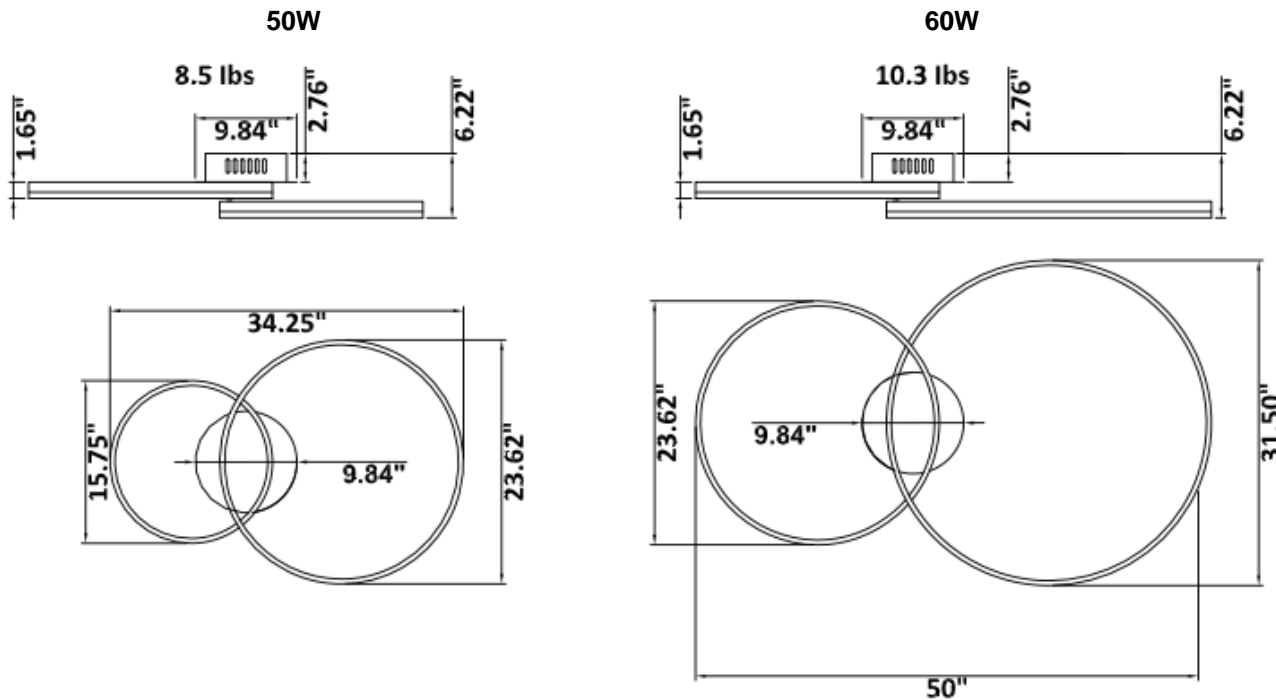

DIMENSIONS & WEIGHTS: Canopy Size for ZigBee & DMX: 15.75" x 2.76"

SB-V01A Canopy mount with direct lighting.

SB-V02A Canopy mount with direct lighting.

SB-V02B Canopy mount with direct lighting.

50W

60W

SB-V03A Canopy mount with direct lighting.

Height	Eavg, Emax	Angle: 171.68deg	Diameter
1m	1.504, 183.11lx		2749.76cm
2m	0.3760, 45.78lx		5499.52cm
3m	0.1671, 20.35lx		8249.28cm
4m	0.0940, 11.45lx		10999.04cm
5m	0.0602, 7.325lx		13748.80cm
6m	0.0418, 5.087lx		16498.56cm
7m	0.0307, 3.737lx		19248.32cm
8m	0.0235, 2.861lx		21998.08cm
9m	0.0186, 2.261lx		24747.84cm
10m	0.0150, 1.831lx		27497.60cm

Note: The Curves indicate the illuminated area and the average illumination when the luminaire is at different distance.

23.62" 30W @ 4000K

Flux out: 1475 lm

Height	Eavg, Emax	Angle: 176.03deg	Diameter
1m	0.1430, 248.3lx		5770.56cm
2m	0.0358, 62.08lx		11541.13cm
3m	0.0159, 27.59lx		17311.69cm
4m	0.0089, 15.52lx		23082.25cm
5m	0.0057, 9.933lx		28852.81cm
6m	0.0040, 6.898lx		34623.38cm
7m	0.0029, 5.068lx		40393.94cm
8m	0.0022, 3.880lx		46164.50cm
9m	0.0018, 3.066lx		51935.07cm
10m	0.0014, 2.483lx		57705.63cm

31.50" 40W @ 4000K

Flux out: 1906 lm

Height	Eavg, Emax	Angle: 178.35deg	Diameter
1m	0.0000, 291.01lx		13888.98cm
2m	0.0000, 72.75lx		27777.95cm
3m	0.0000, 32.33lx		41666.93cm
4m	0.0000, 18.19lx		55555.91cm
5m	0.0000, 11.64lx		69444.89cm
6m	0.0000, 8.083lx		83333.86cm
7m	0.0000, 5.938lx		97222.84cm
8m	0.0000, 4.547lx		111111.82cm
9m	0.0000, 3.592lx		125000.80cm
10m	0.0000, 2.910lx		138889.77cm