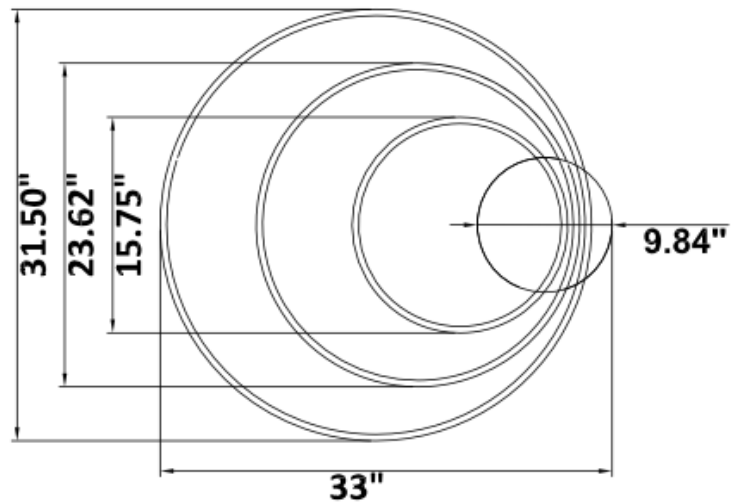

SB-V02B Canopy mount with direct lighting.

50W

60W

SB-V03A Canopy mount with direct lighting.

SB-V03B Canopy mount with direct lighting.

90W
12.1 lbs

90W