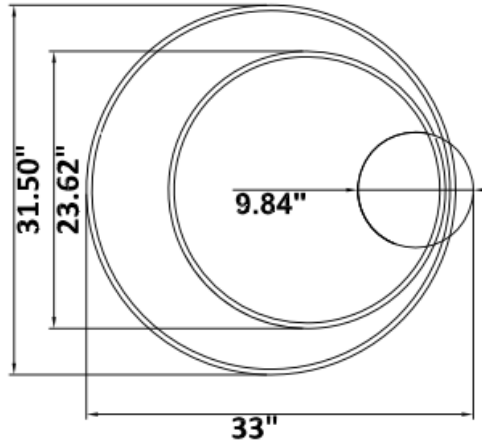

DIMENSIONS & WEIGHTS: Canopy Size for ZigBee & DMX: 15.75" x 2.76"

SB-V01A Canopy mount with direct lighting.

SB-V02A Canopy mount with direct lighting.

SB-V02B Canopy mount with direct lighting.

50W

60W

SB-V03A Canopy mount with direct lighting.

Height	Eavg, Emax	Angle: 171.68deg	Diameter
1m	1.504, 183.11lx		2749.76cm
2m	0.3760, 45.78lx		5499.52cm
3m	0.1671, 20.35lx		8249.28cm
4m	0.0940, 11.45lx		10999.04cm
5m	0.0602, 7.325lx		13748.80cm
6m	0.0418, 5.087lx		16498.56cm
7m	0.0307, 3.737lx		19248.32cm
8m	0.0235, 2.861lx		21998.08cm
9m	0.0186, 2.261lx		24747.84cm
10m	0.0150, 1.831lx		27497.60cm

Note: The Curves indicate the illuminated area and the average illumination when the luminaire is at different distance.

23.62" 30W @ 4000K

Flux out: 1475 lm

Height	Eavg, Emax	Angle: 176.03deg	Diameter
1m	0.1430, 248.3lx		5770.56cm
2m	0.0358, 62.08lx		11541.13cm
3m	0.0159, 27.59lx		17311.69cm
4m	0.0089, 15.52lx		23082.25cm
5m	0.0057, 9.933lx		28852.81cm
6m	0.0040, 6.898lx		34623.38cm
7m	0.0029, 5.068lx		40393.94cm
8m	0.0022, 3.880lx		46164.50cm
9m	0.0018, 3.066lx		51935.07cm
10m	0.0014, 2.483lx		57705.63cm

31.50" 40W @ 4000K

Flux out: 1906 lm

Height	Eavg, Emax	Angle: 178.35deg	Diameter
1m	0.0000, 291.01lx		13888.98cm
2m	0.0000, 72.75lx		27777.95cm
3m	0.0000, 32.33lx		41666.93cm
4m	0.0000, 18.19lx		55555.91cm
5m	0.0000, 11.64lx		69444.89cm
6m	0.0000, 8.083lx		83333.86cm
7m	0.0000, 5.938lx		97222.84cm
8m	0.0000, 4.547lx		111111.82cm
9m	0.0000, 3.592lx		125000.80cm
10m	0.0000, 2.910lx		138889.77cm