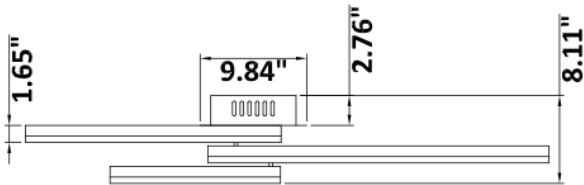

SB-V03A Canopy mount with direct lighting.

SB-V03B Canopy mount with direct lighting.

90W
12.1 lbs