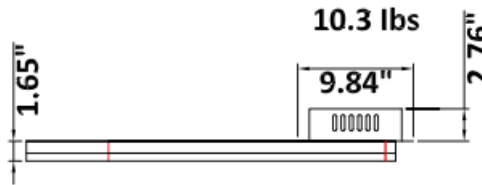

DIMENSIONS & WEIGHTS: Canopy Size for ZigBee & DMX: 15.75" x 2.76"

SB-V01A Canopy mount with direct lighting.

SB-V02A Canopy mount with direct lighting.

SB-V02B Canopy mount with direct lighting.

50W

60W

SB-V03A Canopy mount with direct lighting.

Height	Eavg, Emax	Angle: 171.68deg	Diameter
1m	1.504, 183.11lx		2749.76cm
2m	0.3760, 45.78lx		5499.52cm
3m	0.1671, 20.35lx		8249.28cm
4m	0.0940, 11.45lx		10999.04cm
5m	0.0602, 7.325lx		13748.80cm
6m	0.0418, 5.087lx		16498.56cm
7m	0.0307, 3.737lx		19248.32cm
8m	0.0235, 2.861lx		21998.08cm
9m	0.0186, 2.261lx		24747.84cm
10m	0.0150, 1.831lx		27497.60cm

Note: The Curves indicate the illuminated area and the average illumination when the luminaire is at different distance.

23.62" 30W @ 4000K

Flux out: 1475 lm

Height	Eavg, Emax	Angle: 176.03deg	Diameter
1m	0.1430, 248.3lx		5770.56cm
2m	0.0358, 62.08lx		11541.13cm
3m	0.0159, 27.59lx		17311.69cm
4m	0.0089, 15.52lx		23082.25cm
5m	0.0057, 9.933lx		28852.81cm
6m	0.0040, 6.898lx		34623.38cm
7m	0.0029, 5.068lx		40393.94cm
8m	0.0022, 3.880lx		46164.50cm
9m	0.0018, 3.066lx		51935.07cm
10m	0.0014, 2.483lx		57705.63cm

31.50" 40W @ 4000K

Flux out: 1906 lm

Height	Eavg, Emax	Angle: 178.35deg	Diameter
1m	0.0000, 291.01lx		13888.98cm
2m	0.0000, 72.75lx		27777.95cm
3m	0.0000, 32.33lx		41666.93cm
4m	0.0000, 18.19lx		55555.91cm
5m	0.0000, 11.64lx		69444.89cm
6m	0.0000, 8.083lx		83333.86cm
7m	0.0000, 5.938lx		97222.84cm
8m	0.0000, 4.547lx		111111.82cm
9m	0.0000, 3.592lx		125000.80cm
10m	0.0000, 2.910lx		138889.77cm