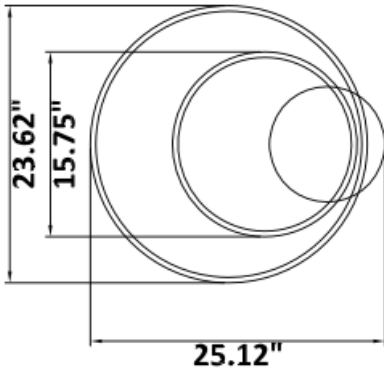

DIMENSIONS & WEIGHTS: Canopy Size for ZigBee & DMX: 15.75" x 2.76"

SB-V01A Canopy mount with direct lighting.

SB-V02A Canopy mount with direct lighting.

SB-V02B Canopy mount with direct lighting.

50W

60W

SB-V03A Canopy mount with direct lighting.

Height	Eavg, Emax	Angle: 171.68deg	Diameter
1m	1.504, 183.11lx		2749.76cm
2m	0.3760, 45.78lx		5499.52cm
3m	0.1671, 20.35lx		8249.28cm
4m	0.0940, 11.45lx		10999.04cm
5m	0.0602, 7.325lx		13748.80cm
6m	0.0418, 5.087lx		16498.56cm
7m	0.0307, 3.737lx		19248.32cm
8m	0.0235, 2.861lx		21998.08cm
9m	0.0186, 2.261lx		24747.84cm
10m	0.0150, 1.831lx		27497.60cm

Note: The Curves indicate the illuminated area and the average illumination when the luminaire is at different distance.

23.62" 30W @ 4000K

Flux out: 1475 lm

Height	Eavg, Emax	Angle: 176.03deg	Diameter
1m	0.1430, 248.3lx		5770.56cm
2m	0.0358, 62.08lx		11541.13cm
3m	0.0159, 27.59lx		17311.69cm
4m	0.0089, 15.52lx		23082.25cm
5m	0.0057, 9.933lx		28852.81cm
6m	0.0040, 6.898lx		34623.38cm
7m	0.0029, 5.068lx		40393.94cm
8m	0.0022, 3.880lx		46164.50cm
9m	0.0018, 3.066lx		51935.07cm
10m	0.0014, 2.483lx		57705.63cm

31.50" 40W @ 4000K

Flux out: 1906 lm

Height	Eavg, Emax	Angle: 178.35deg	Diameter
1m	0.0000, 291.01lx		13888.98cm
2m	0.0000, 72.75lx		27777.95cm
3m	0.0000, 32.33lx		41666.93cm
4m	0.0000, 18.19lx		55555.91cm
5m	0.0000, 11.64lx		69444.89cm
6m	0.0000, 8.083lx		83333.86cm
7m	0.0000, 5.938lx		97222.84cm
8m	0.0000, 4.547lx		111111.82cm
9m	0.0000, 3.592lx		125000.80cm
10m	0.0000, 2.910lx		138889.77cm