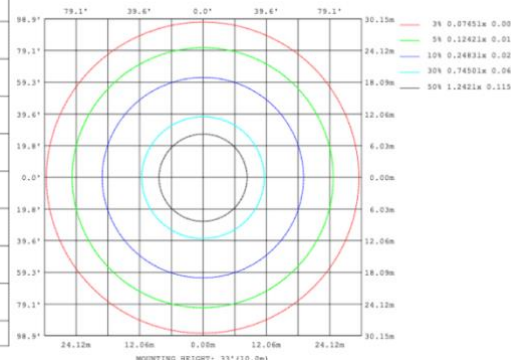

Height	Eavg, Emax	Angle: 171.68deg	Diameter
1m	1.504, 183.11lx		2749.76cm
2m	0.3760, 45.78lx		5499.52cm
3m	0.1671, 20.35lx		8249.28cm
4m	0.0940, 11.45lx		10999.04cm
5m	0.0602, 7.325lx		13748.80cm
6m	0.0418, 5.087lx		16498.56cm
7m	0.0307, 3.737lx		19248.32cm
8m	0.0235, 2.861lx		21998.08cm
9m	0.0186, 2.261lx		24747.84cm
10m	0.0150, 1.831lx		27497.60cm

Note: The Curves indicate the illuminated area and the average illumination when the luminaire is at different distance.

23.62" 30W @ 4000K

Flux out: 1475 lm

Height	Eavg, Emax	Angle: 176.03deg	Diameter
1m	0.1430, 248.3lx		5770.56cm
2m	0.0358, 62.08lx		11541.13cm
3m	0.0159, 27.59lx		17311.69cm
4m	0.0089, 15.52lx		23082.25cm
5m	0.0057, 9.933lx		28852.81cm
6m	0.0040, 6.898lx		34623.38cm
7m	0.0029, 5.068lx		40393.94cm
8m	0.0022, 3.880lx		46164.50cm
9m	0.0018, 3.066lx		51935.07cm
10m	0.0014, 2.483lx		57705.63cm

31.50" 40W @ 4000K

Flux out: 1906 lm

Height	Eavg, Emax	Angle: 178.35deg	Diameter
1m	0.0000, 291.01lx		13888.98cm
2m	0.0000, 72.75lx		27777.95cm
3m	0.0000, 32.33lx		41666.93cm
4m	0.0000, 18.19lx		55555.91cm
5m	0.0000, 11.64lx		69444.89cm
6m	0.0000, 8.083lx		83333.86cm
7m	0.0000, 5.938lx		97222.84cm
8m	0.0000, 4.547lx		111111.82cm
9m	0.0000, 3.592lx		125000.80cm
10m	0.0000, 2.910lx		138889.77cm