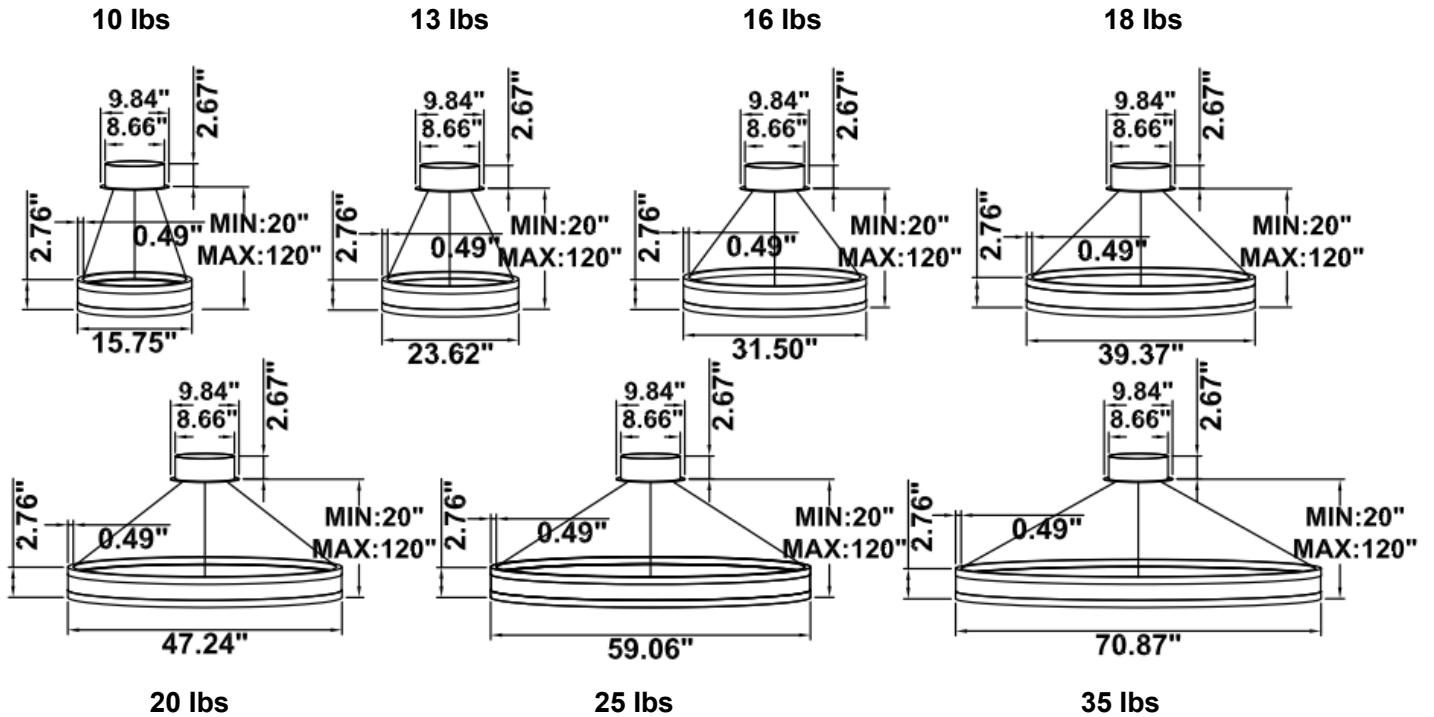

DIMENSIONS & WEIGHTS: Canopy Size for ZigBee & DMX: 15.75" x 2.76"

SB-U01A Canopy mount with direct and indirect lighting.

SB-U01B Canopy mount with accent ring, direct and indirect lighting.

SB-U01C Remote driver with cables fixed directly into the ceiling, direct and indirect lighting.
(Driver box size: L10.83" X W3.78" X H1.81")