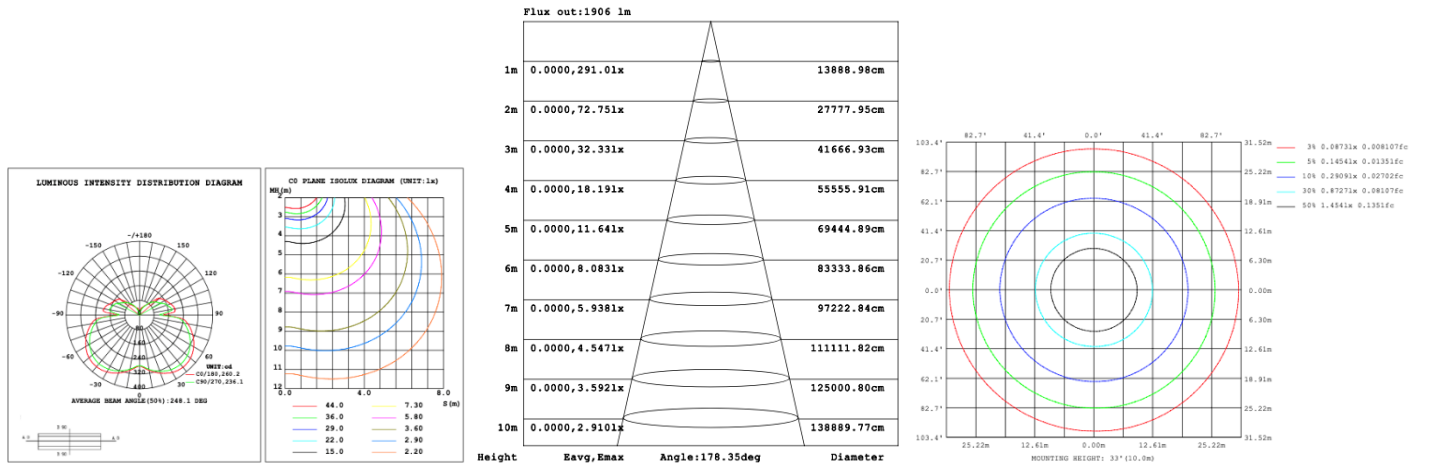

31.50" 40W @ 4000K