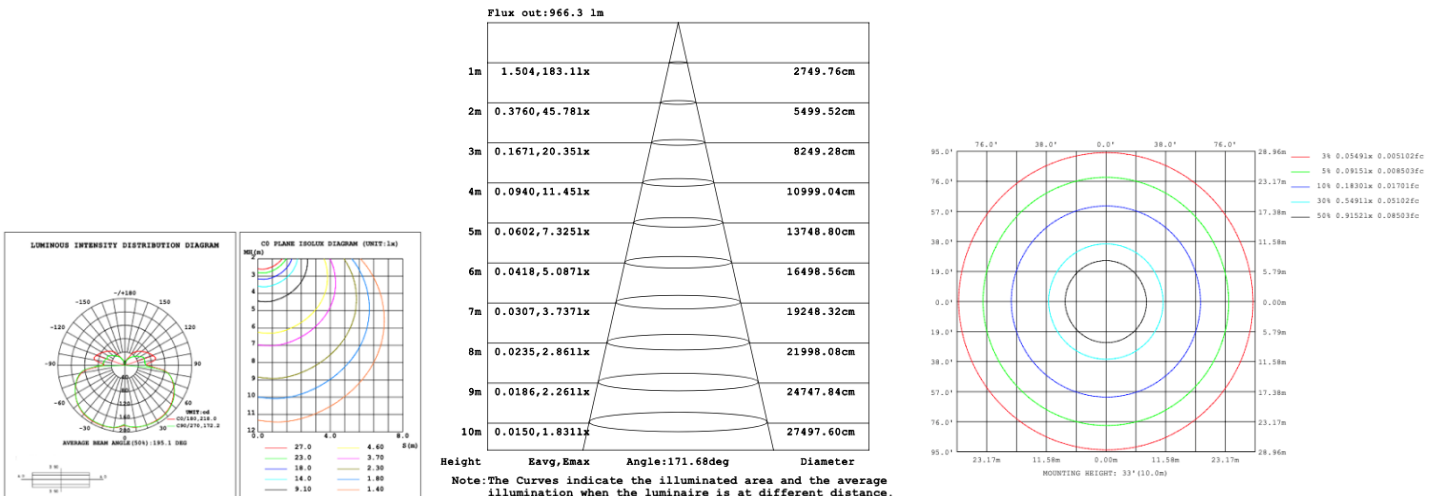

DIMENSIONS & WEIGHTS: Canopy Size for ZigBee & DMX: 15.75" x 2.76"

SB-U01A Canopy mount with direct and indirect lighting.

SB-U01B Canopy mount with accent ring, direct and indirect lighting.

SB-U01C Remote driver with cables fixed directly into the ceiling, direct and indirect lighting.
(Driver box size: L10.83" X W3.78" X H1.81")

15.75" 20W @ 4000K

23.62" 30W @ 4000K

31.50" 40W @ 4000K

39.37" 50W @ 4000K

47.24" 60W @ 4000K

59.06" 70W @ 4000K

70.87" 80W @ 4000K