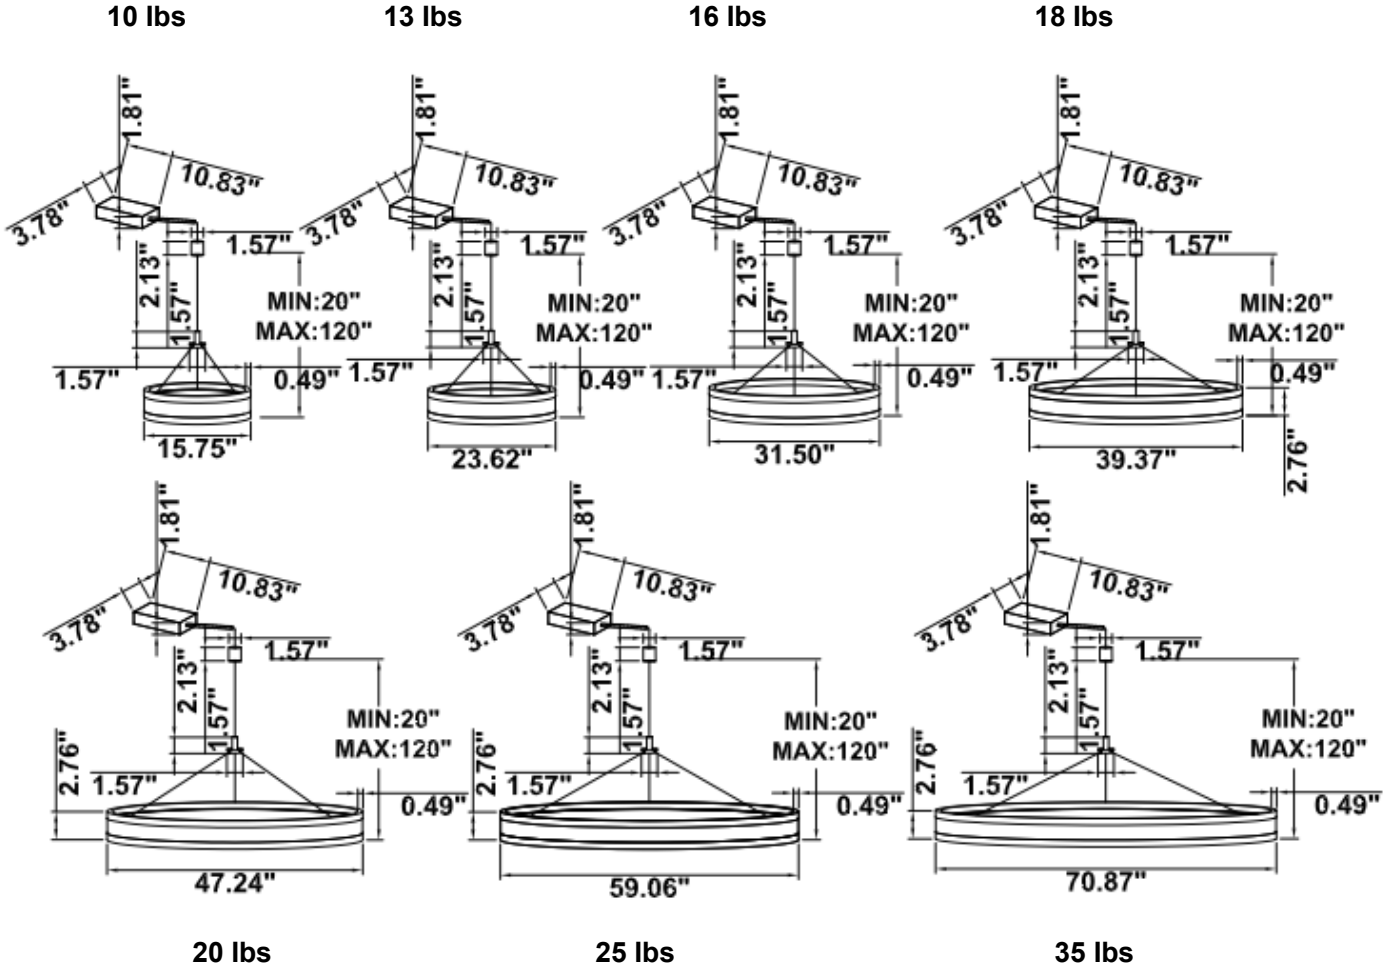

SB-U01E Remote driver with cable splitter, direct and indirect lighting.