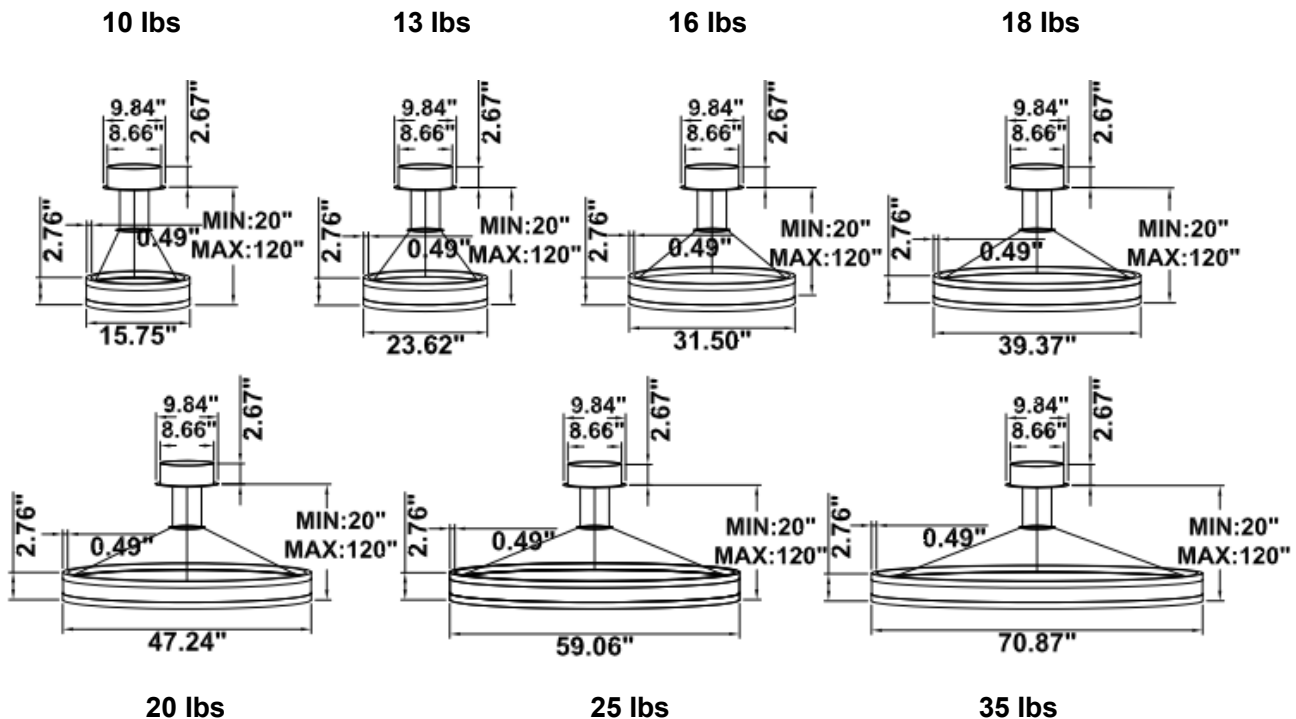

DIMENSIONS & WEIGHTS: Canopy Size for ZigBee & DMX: 15.75" x 2.76"

SB-U01A Canopy mount with direct and indirect lighting.

SB-U01B Canopy mount with accent ring, direct and indirect lighting.

SB-U01C Remote driver with cables fixed directly into the ceiling, direct and indirect lighting.
(Driver box size: L10.83" X W3.78" X H1.81")