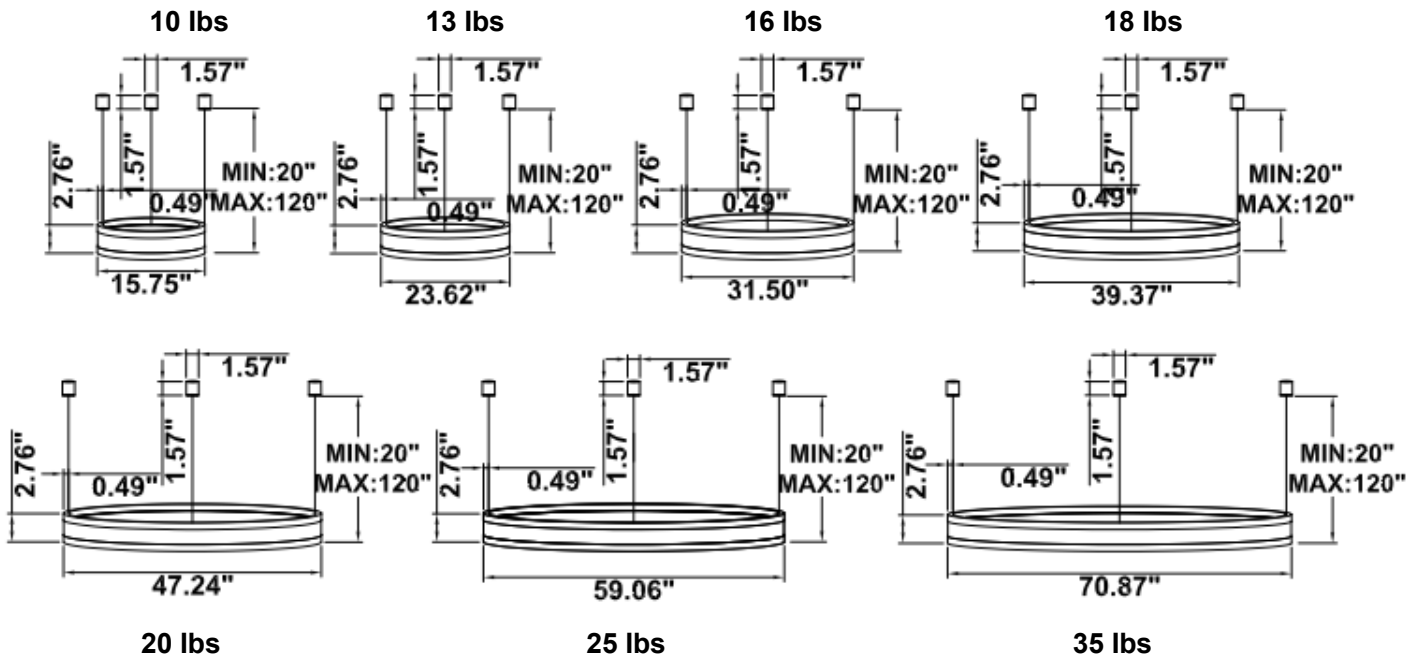

[View Aspen 1 tier on website](#)

[View Video](#)

[View application photos](#)

Aspen 1 Tier

PRODUCT DESCRIPTION

Introducing the Aspen Circular Pendants, crafted from extruded aluminum with glare-free acrylic rings, offering direct and indirect lighting. Available in sizes from 15.75" to 70.87", mix and match for stunning compositions. With tunable white and RGBW options, and over 6500 powder-coated colors, customize your ambiance effortlessly. Shipped assembled for convenience.

FEATURES

- 5-year limited warranty.
- Ships assembled.
- Illumination direct/indirect.
- Extruded aluminum housing up to 70.87", 1 continuous ring without joints.
- White frosted acrylic diffuser, Glare-free lens
- Fixture delivered lumens per watt ratio up to 120 LPW, 60 LPW direct, 60 LPW indirect, not including RGBW.
- 10' standard adjustable aircraft cables/power cord adjust by push button grippers, custom length available.
- Can be remote driver mounted or driver concealed within the canopy, can be mounted on sloped ceiling.

DIMENSIONS & WEIGHTS: Canopy Size for ZigBee & DMX: 15.75" x 2.76"

SB-U01A Canopy mount with direct and indirect lighting.

SB-U01B Canopy mount with accent ring, direct and indirect lighting.

SB-U01C Remote driver with cables fixed directly into the ceiling, direct and indirect lighting.
(Driver box size: L10.83" X W3.78" X H1.81")