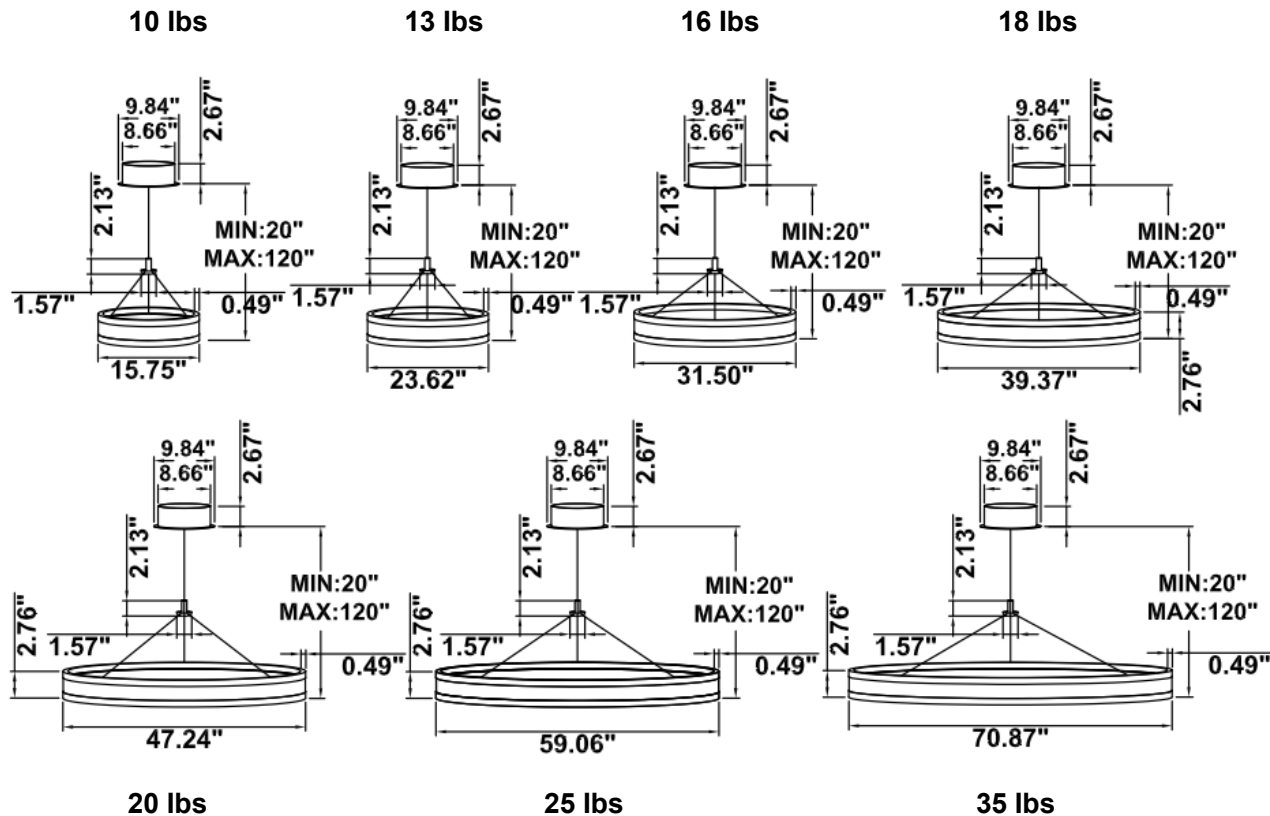

SB-U01D Canopy mount with cable splitter, direct and indirect lighting.