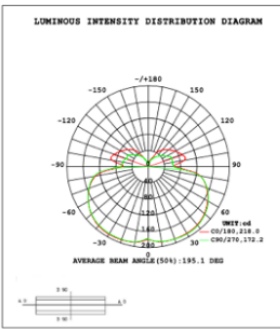

SB-U02F Canopy mount with accent ring and swiveled rings, direct and indirect lighting.

PHOTOMETRIC: Direct Illumination (Testing for single ring only)

15.75" 20W @ 4000K

Flux out: 966.3 lm

Height	Eavg, Emax	Angle: 171.68deg	Diameter
1m	1.504, 183.11x		2749.76cm
2m	0.3760, 45.781x		5499.52cm
3m	0.1671, 20.351x		8249.28cm
4m	0.0940, 11.451x		10999.04cm
5m	0.0602, 7.3251x		13748.80cm
6m	0.0418, 5.0871x		16498.56cm
7m	0.0307, 3.7371x		19248.32cm
8m	0.0235, 2.8611x		21998.08cm
9m	0.0186, 2.2611x		24747.84cm
10m	0.0150, 1.8311x		27497.60cm

23.62" 30W @ 4000K

Flux out: 1475 lm

Height	Eavg, Emax	Angle: 176.03deg	Diameter
1m	0.1430, 248.31x		5770.56cm
2m	0.0358, 62.081x		11541.13cm
3m	0.0159, 27.591x		17311.69cm
4m	0.0089, 15.521x		23082.25cm
5m	0.0057, 9.9331x		28852.81cm
6m	0.0040, 6.8981x		34623.38cm
7m	0.0029, 5.0681x		40393.94cm
8m	0.0022, 3.8801x		46164.50cm
9m	0.0018, 3.0661x		51935.07cm
10m	0.0014, 2.4831x		57705.63cm