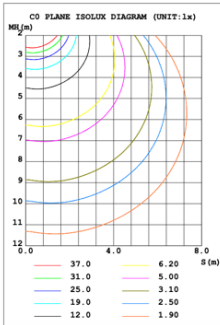

SB-U02F Canopy mount with accent ring and swiveled rings, direct and indirect lighting.

PHOTOMETRIC: Direct Illumination (Testing for single ring only)

15.75" 20W @ 4000K

Flux out: 966.3 lm

Height	Eavg, Emax	Angle: 171.68deg	Diameter
1m	1.504, 183.11x		2749.76cm
2m	0.3760, 45.781x		5499.52cm
3m	0.1671, 20.351x		8249.28cm
4m	0.0940, 11.451x		10999.04cm
5m	0.0602, 7.3251x		13748.80cm
6m	0.0418, 5.0871x		16498.56cm
7m	0.0307, 3.7371x		19248.32cm
8m	0.0235, 2.8611x		21998.08cm
9m	0.0186, 2.2611x		24747.84cm
10m	0.0150, 1.8311x		27497.60cm

23.62" 30W @ 4000K

Flux out: 1475 lm

Height	Eavg, Emax	Angle: 176.03deg	Diameter
1m	0.1430, 248.31x		5770.56cm
2m	0.0358, 62.081x		11541.13cm
3m	0.0159, 27.591x		17311.69cm
4m	0.0089, 15.521x		23082.25cm
5m	0.0057, 9.9331x		28852.81cm
6m	0.0040, 6.8981x		34623.38cm
7m	0.0029, 5.0681x		40393.94cm
8m	0.0022, 3.8801x		46164.50cm
9m	0.0018, 3.0661x		51935.07cm
10m	0.0014, 2.4831x		57705.63cm

31.50" 40W @ 4000K

Flux out:1906 lm

Height	Eavg, Emax	Angle:178.35deg	Diameter
1m	0.0000, 291.01lx		13888.98cm
2m	0.0000, 72.751lx		27777.95cm
3m	0.0000, 32.331lx		41666.93cm
4m	0.0000, 18.191lx		55555.91cm
5m	0.0000, 11.641lx		69444.89cm
6m	0.0000, 8.083lx		83333.86cm
7m	0.0000, 5.938lx		97222.84cm
8m	0.0000, 4.547lx		111111.82cm
9m	0.0000, 3.592lx		125000.80cm
10m	0.0000, 2.910lx		138889.77cm

39.37" 50W @ 4000K

Flux out:2283 lm

Height	Eavg, Emax	Angle:178.55deg	Diameter
1m	0.0000, 378.61lx		15804.92cm
2m	0.0000, 94.651lx		31609.84cm
3m	0.0000, 42.071lx		47414.77cm
4m	0.0000, 23.661lx		63219.69cm
5m	0.0000, 15.141lx		79024.61cm
6m	0.0000, 10.521lx		94829.53cm
7m	0.0000, 7.727lx		110634.45cm
8m	0.0000, 5.916lx		126439.38cm
9m	0.0000, 4.674lx		142244.30cm
10m	0.0000, 3.786lx		158049.22cm