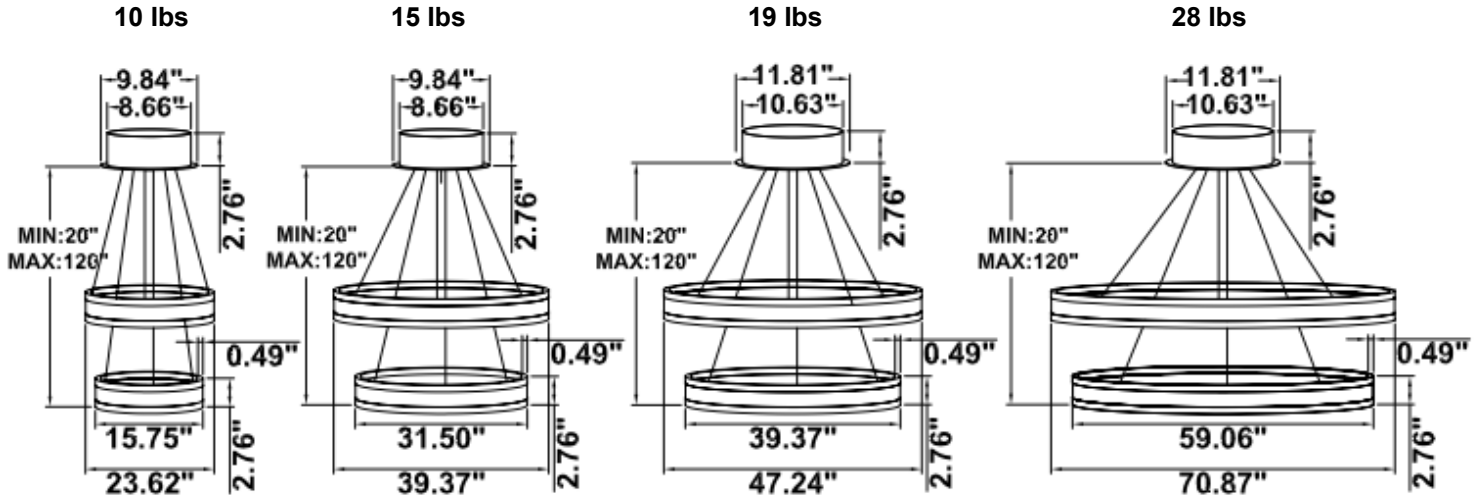

DIMENSIONS & WEIGHTS: Canopy Size for ZigBee & DMX: 15.75" x 2.76"

SB-U02A Canopy mount with direct and indirect lighting.

SB-U02B Canopy mount with accent ring, direct and indirect lighting.

SB-U02C Remote driver with cables fixed directly into the ceiling, direct and indirect lighting.
(Driver box size: L10.83" X W3.78" X H1.81")

23.62" 30W @ 4000K

Flux out: 1475 lm

Height	Eavg, Emax	Angle: 176.03deg	Diameter
1m	0.1430, 248.31x		5770.56cm
2m	0.0358, 62.081x		11541.13cm
3m	0.0159, 27.591x		17311.69cm
4m	0.0089, 15.521x		23082.25cm
5m	0.0057, 9.9331x		28852.81cm
6m	0.0040, 6.8981x		34623.38cm
7m	0.0029, 5.0681x		40393.94cm
8m	0.0022, 3.8801x		46164.50cm
9m	0.0018, 3.0661x		51935.07cm
10m	0.0014, 2.4831x		57705.63cm

31.50" 40W @ 4000K

Flux out:1906 lm

Height	Eavg, Emax	Angle:178.35deg	Diameter
1m	0.0000, 291.01lx		13888.98cm
2m	0.0000, 72.751lx		27777.95cm
3m	0.0000, 32.331lx		41666.93cm
4m	0.0000, 18.191lx		55555.91cm
5m	0.0000, 11.641lx		69444.89cm
6m	0.0000, 8.083lx		83333.86cm
7m	0.0000, 5.938lx		97222.84cm
8m	0.0000, 4.547lx		111111.82cm
9m	0.0000, 3.592lx		125000.80cm
10m	0.0000, 2.910lx		138889.77cm

39.37" 50W @ 4000K

Flux out:2283 lm

Height	Eavg, Emax	Angle:178.55deg	Diameter
1m	0.0000, 378.61lx		15804.92cm
2m	0.0000, 94.651lx		31609.84cm
3m	0.0000, 42.071lx		47414.77cm
4m	0.0000, 23.661lx		63219.69cm
5m	0.0000, 15.141lx		79024.61cm
6m	0.0000, 10.521lx		94829.53cm
7m	0.0000, 7.727lx		110634.45cm
8m	0.0000, 5.916lx		126439.38cm
9m	0.0000, 4.674lx		142244.30cm
10m	0.0000, 3.786lx		158049.22cm