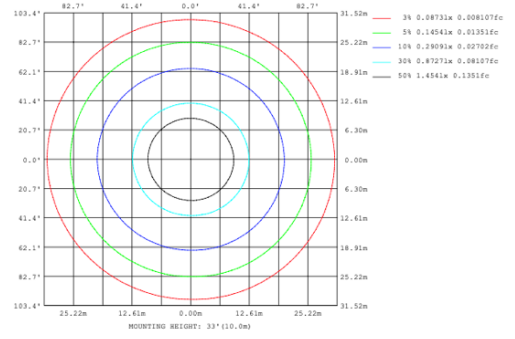

SB-U02F Canopy mount with accent ring and swiveled rings, direct and indirect lighting.

PHOTOMETRIC: Direct Illumination (Testing for single ring only)

15.75" 20W @ 4000K

Flux out: 966.3 lm

Height	Eavg, Emax	Angle: 171.68deg	Diameter
1m	1.504, 183.11x		2749.76cm
2m	0.3760, 45.781x		5499.52cm
3m	0.1671, 20.351x		8249.28cm
4m	0.0940, 11.451x		10999.04cm
5m	0.0602, 7.3251x		13748.80cm
6m	0.0418, 5.0871x		16498.56cm
7m	0.0307, 3.7371x		19248.32cm
8m	0.0235, 2.8611x		21998.08cm
9m	0.0186, 2.2611x		24747.84cm
10m	0.0150, 1.8311x		27497.60cm

23.62" 30W @ 4000K

Flux out: 1475 lm

Height	Eavg, Emax	Angle: 176.03deg	Diameter
1m	0.1430, 248.31x		5770.56cm
2m	0.0358, 62.081x		11541.13cm
3m	0.0159, 27.591x		17311.69cm
4m	0.0089, 15.521x		23082.25cm
5m	0.0057, 9.9331x		28852.81cm
6m	0.0040, 6.8981x		34623.38cm
7m	0.0029, 5.0681x		40393.94cm
8m	0.0022, 3.8801x		46164.50cm
9m	0.0018, 3.0661x		51935.07cm
10m	0.0014, 2.4831x		57705.63cm

31.50" 40W @ 4000K

Flux out:1906 lm

Height	Eavg, Emax	Angle:178.35deg	Diameter
1m	0.0000, 291.01lx		13888.98cm
2m	0.0000, 72.751lx		27777.95cm
3m	0.0000, 32.331lx		41666.93cm
4m	0.0000, 18.191lx		55555.91cm
5m	0.0000, 11.641lx		69444.89cm
6m	0.0000, 8.083lx		83333.86cm
7m	0.0000, 5.938lx		97222.84cm
8m	0.0000, 4.547lx		111111.82cm
9m	0.0000, 3.592lx		125000.80cm
10m	0.0000, 2.910lx		138889.77cm

39.37" 50W @ 4000K

Flux out:2283 lm

Height	Eavg, Emax	Angle:178.55deg	Diameter
1m	0.0000, 378.61lx		15804.92cm
2m	0.0000, 94.651lx		31609.84cm
3m	0.0000, 42.071lx		47414.77cm
4m	0.0000, 23.661lx		63219.69cm
5m	0.0000, 15.141lx		79024.61cm
6m	0.0000, 10.521lx		94829.53cm
7m	0.0000, 7.727lx		110634.45cm
8m	0.0000, 5.916lx		126439.38cm
9m	0.0000, 4.674lx		142244.30cm
10m	0.0000, 3.786lx		158049.22cm