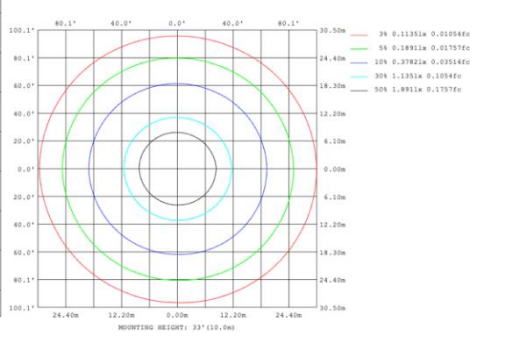

23.62" 30W @ 4000K

Flux out: 1475 lm

Height	Eavg, Emax	Angle: 176.03deg	Diameter
1m	0.1430, 248.31x		5770.56cm
2m	0.0358, 62.081x		11541.13cm
3m	0.0159, 27.591x		17311.69cm
4m	0.0089, 15.521x		23082.25cm
5m	0.0057, 9.9331x		28852.81cm
6m	0.0040, 6.8981x		34623.38cm
7m	0.0029, 5.0681x		40393.94cm
8m	0.0022, 3.8801x		46164.50cm
9m	0.0018, 3.0661x		51935.07cm
10m	0.0014, 2.4831x		57705.63cm

31.50" 40W @ 4000K

Flux out:1906 lm

Height	Eavg, Emax	Angle:178.35deg	Diameter
1m	0.0000, 291.01lx		13888.98cm
2m	0.0000, 72.751lx		27777.95cm
3m	0.0000, 32.331lx		41666.93cm
4m	0.0000, 18.191lx		55555.91cm
5m	0.0000, 11.641lx		69444.89cm
6m	0.0000, 8.083lx		83333.86cm
7m	0.0000, 5.938lx		97222.84cm
8m	0.0000, 4.547lx		111111.82cm
9m	0.0000, 3.592lx		125000.80cm
10m	0.0000, 2.910lx		138889.77cm

39.37" 50W @ 4000K

Flux out:2283 lm

Height	Eavg, Emax	Angle:178.55deg	Diameter
1m	0.0000, 378.61lx		15804.92cm
2m	0.0000, 94.651lx		31609.84cm
3m	0.0000, 42.071lx		47414.77cm
4m	0.0000, 23.661lx		63219.69cm
5m	0.0000, 15.141lx		79024.61cm
6m	0.0000, 10.521lx		94829.53cm
7m	0.0000, 7.727lx		110634.45cm
8m	0.0000, 5.916lx		126439.38cm
9m	0.0000, 4.674lx		142244.30cm
10m	0.0000, 3.786lx		158049.22cm

47.24" 60W @ 4000K

Flux out:2809 lm

Height	Eavg, Emax	Angle:142.17deg	Diameter
1m	94.38, 885.31lx		583.66cm
2m	23.60, 221.31lx		1167.32cm
3m	10.49, 98.36lx		1750.97cm
4m	5.899, 55.33lx		2334.63cm
5m	3.775, 35.41lx		2918.29cm
6m	2.622, 24.59lx		3501.95cm
7m	1.926, 18.07lx		4085.61cm
8m	1.475, 13.83lx		4669.27cm
9m	1.165, 10.93lx		5252.92cm
10m	0.9438, 8.85lx		5836.58cm