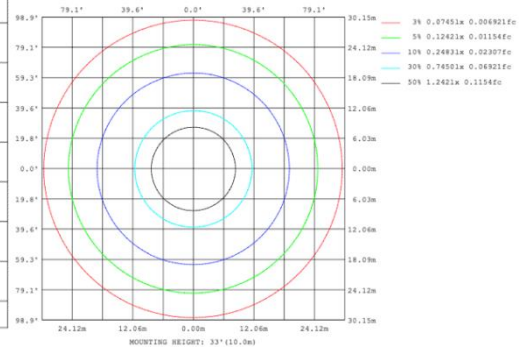

SB-U02F Canopy mount with accent ring and swiveled rings, direct and indirect lighting.

PHOTOMETRIC: Direct Illumination (Testing for single ring only)

15.75" 20W @ 4000K

Flux out: 966.3 lm

Height	Eavg, Emax	Angle: 171.68deg	Diameter
1m	1.504, 183.11x		2749.76cm
2m	0.3760, 45.781x		5499.52cm
3m	0.1671, 20.351x		8249.28cm
4m	0.0940, 11.451x		10999.04cm
5m	0.0602, 7.3251x		13748.80cm
6m	0.0418, 5.0871x		16498.56cm
7m	0.0307, 3.7371x		19248.32cm
8m	0.0235, 2.8611x		21998.08cm
9m	0.0186, 2.2611x		24747.84cm
10m	0.0150, 1.8311x		27497.60cm

23.62" 30W @ 4000K

Flux out: 1475 lm

Height	Eavg, Emax	Angle: 176.03deg	Diameter
1m	0.1430, 248.31x		5770.56cm
2m	0.0358, 62.081x		11541.13cm
3m	0.0159, 27.591x		17311.69cm
4m	0.0089, 15.521x		23082.25cm
5m	0.0057, 9.9331x		28852.81cm
6m	0.0040, 6.8981x		34623.38cm
7m	0.0029, 5.0681x		40393.94cm
8m	0.0022, 3.8801x		46164.50cm
9m	0.0018, 3.0661x		51935.07cm
10m	0.0014, 2.4831x		57705.63cm

31.50" 40W @ 4000K

Flux out:1906 lm

Height	Eavg, Emax	Angle:178.35deg	Diameter
1m	0.0000, 291.01lx		13888.98cm
2m	0.0000, 72.751lx		27777.95cm
3m	0.0000, 32.331lx		41666.93cm
4m	0.0000, 18.191lx		55555.91cm
5m	0.0000, 11.641lx		69444.89cm
6m	0.0000, 8.083lx		83333.86cm
7m	0.0000, 5.938lx		97222.84cm
8m	0.0000, 4.547lx		111111.82cm
9m	0.0000, 3.592lx		125000.80cm
10m	0.0000, 2.910lx		138889.77cm

39.37" 50W @ 4000K

Flux out:2283 lm

Height	Eavg, Emax	Angle:178.55deg	Diameter
1m	0.0000, 378.61lx		15804.92cm
2m	0.0000, 94.651lx		31609.84cm
3m	0.0000, 42.071lx		47414.77cm
4m	0.0000, 23.661lx		63219.69cm
5m	0.0000, 15.141lx		79024.61cm
6m	0.0000, 10.521lx		94829.53cm
7m	0.0000, 7.727lx		110634.45cm
8m	0.0000, 5.916lx		126439.38cm
9m	0.0000, 4.674lx		142244.30cm
10m	0.0000, 3.786lx		158049.22cm