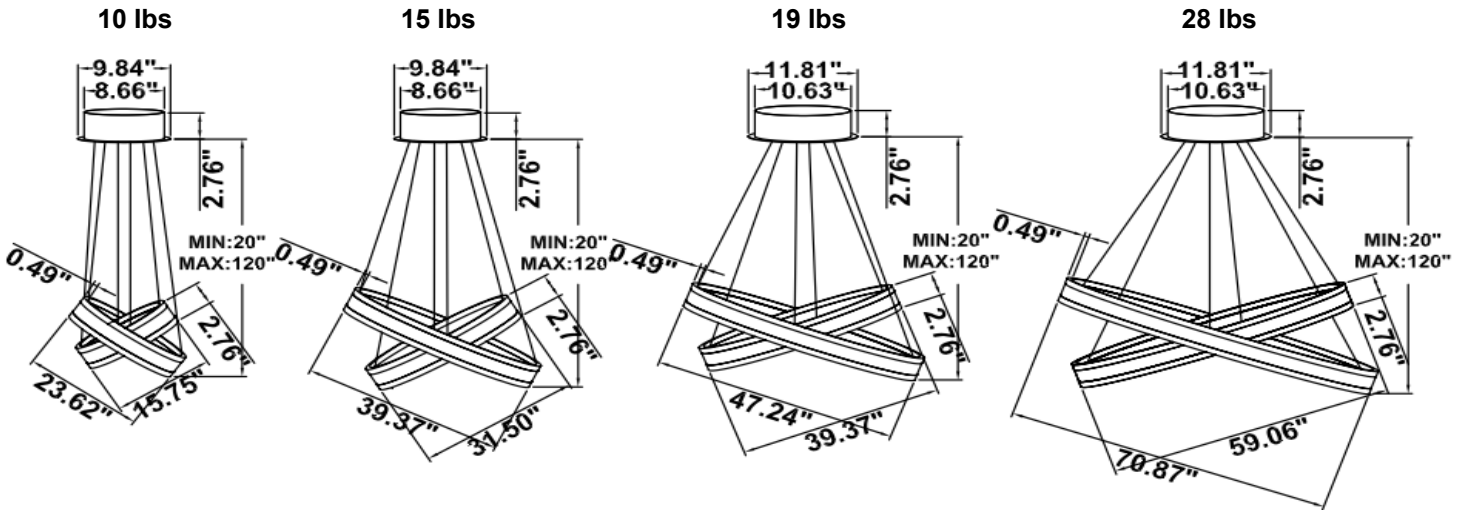

SB-U02D Canopy mount with swiveled rings, direct and indirect lighting.