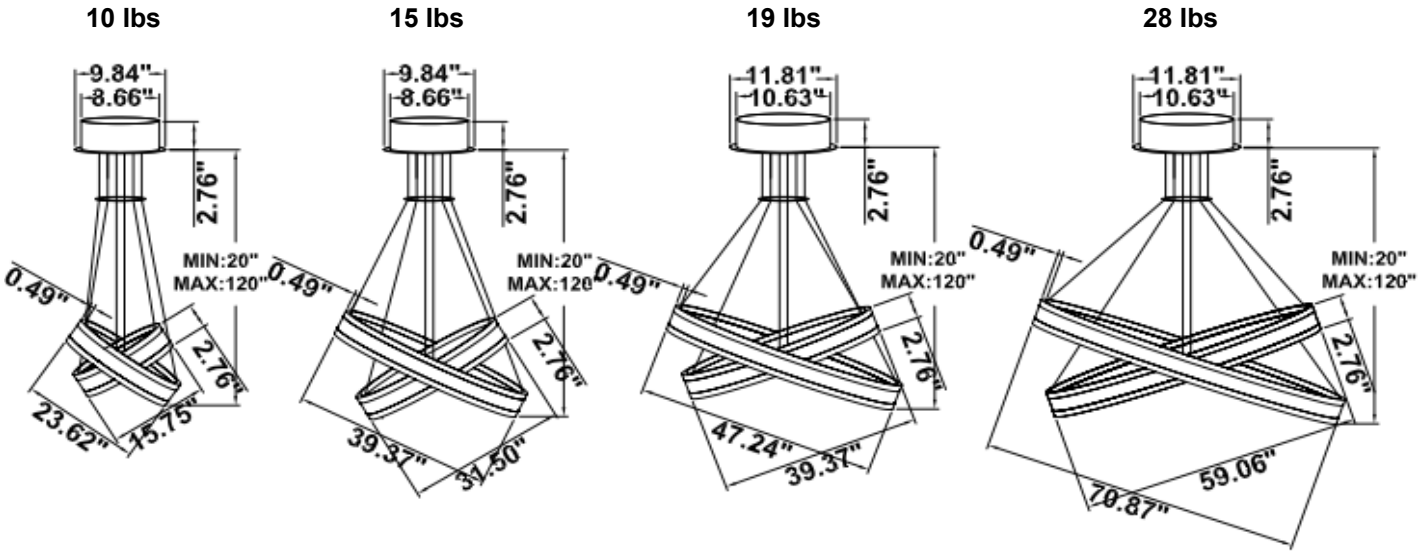

DIMENSIONS & WEIGHTS: Canopy Size for ZigBee & DMX: 15.75" x 2.76"

SB-U02A Canopy mount with direct and indirect lighting.

SB-U02B Canopy mount with accent ring, direct and indirect lighting.

SB-U02C Remote driver with cables fixed directly into the ceiling, direct and indirect lighting.
(Driver box size: L10.83" X W3.78" X H1.81")

SB-U02F Canopy mount with accent ring and swiveled rings, direct and indirect lighting.

PHOTOMETRIC: Direct Illumination (Testing for single ring only)

15.75" 20W @ 4000K

Flux out: 966.3 lm

Height	Eavg, Emax	Angle: 171.68deg	Diameter
1m	1.504, 183.11x		2749.76cm
2m	0.3760, 45.781x		5499.52cm
3m	0.1671, 20.351x		8249.28cm
4m	0.0940, 11.451x		10999.04cm
5m	0.0602, 7.3251x		13748.80cm
6m	0.0418, 5.0871x		16498.56cm
7m	0.0307, 3.7371x		19248.32cm
8m	0.0235, 2.8611x		21998.08cm
9m	0.0186, 2.2611x		24747.84cm
10m	0.0150, 1.8311x		27497.60cm

23.62" 30W @ 4000K

Flux out: 1475 lm

Height	Eavg, Emax	Angle: 176.03deg	Diameter
1m	0.1430, 248.31x		5770.56cm
2m	0.0358, 62.081x		11541.13cm
3m	0.0159, 27.591x		17311.69cm
4m	0.0089, 15.521x		23082.25cm
5m	0.0057, 9.9331x		28852.81cm
6m	0.0040, 6.8981x		34623.38cm
7m	0.0029, 5.0681x		40393.94cm
8m	0.0022, 3.8801x		46164.50cm
9m	0.0018, 3.0661x		51935.07cm
10m	0.0014, 2.4831x		57705.63cm

31.50" 40W @ 4000K

Flux out:1906 lm

Height	Eavg, Emax	Angle:178.35deg	Diameter
1m	0.0000, 291.01lx		13888.98cm
2m	0.0000, 72.751lx		27777.95cm
3m	0.0000, 32.331lx		41666.93cm
4m	0.0000, 18.191lx		55555.91cm
5m	0.0000, 11.641lx		69444.89cm
6m	0.0000, 8.083lx		83333.86cm
7m	0.0000, 5.938lx		97222.84cm
8m	0.0000, 4.547lx		111111.82cm
9m	0.0000, 3.592lx		125000.80cm
10m	0.0000, 2.910lx		138889.77cm