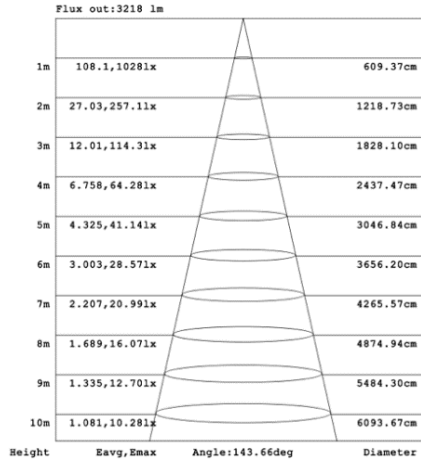

59.06" 70W @ 4000K