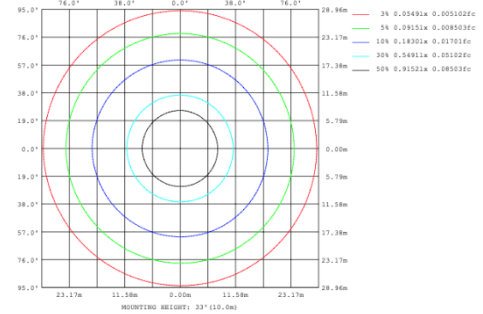

SB-U02F Canopy mount with accent ring and swiveled rings, direct and indirect lighting.

PHOTOMETRIC: Direct Illumination (Testing for single ring only)

15.75" 20W @ 4000K

Flux out: 966.3 lm

Height	Eavg, Emax	Angle: 171.68deg	Diameter
1m	1.504, 183.11x		2749.76cm
2m	0.3760, 45.781x		5499.52cm
3m	0.1671, 20.351x		8249.28cm
4m	0.0940, 11.451x		10999.04cm
5m	0.0602, 7.3251x		13748.80cm
6m	0.0418, 5.0871x		16498.56cm
7m	0.0307, 3.7371x		19248.32cm
8m	0.0235, 2.8611x		21998.08cm
9m	0.0186, 2.2611x		24747.84cm
10m	0.0150, 1.8311x		27497.60cm

23.62" 30W @ 4000K

Flux out: 1475 lm

Height	Eavg, Emax	Angle: 176.03deg	Diameter
1m	0.1430, 248.31x		5770.56cm
2m	0.0358, 62.081x		11541.13cm
3m	0.0159, 27.591x		17311.69cm
4m	0.0089, 15.521x		23082.25cm
5m	0.0057, 9.9331x		28852.81cm
6m	0.0040, 6.8981x		34623.38cm
7m	0.0029, 5.0681x		40393.94cm
8m	0.0022, 3.8801x		46164.50cm
9m	0.0018, 3.0661x		51935.07cm
10m	0.0014, 2.4831x		57705.63cm

31.50" 40W @ 4000K

Flux out:1906 lm

Height	Eavg, Emax	Angle:178.35deg	Diameter
1m	0.0000, 291.01lx		13888.98cm
2m	0.0000, 72.751lx		27777.95cm
3m	0.0000, 32.331lx		41666.93cm
4m	0.0000, 18.191lx		55555.91cm
5m	0.0000, 11.641lx		69444.89cm
6m	0.0000, 8.083lx		83333.86cm
7m	0.0000, 5.938lx		97222.84cm
8m	0.0000, 4.547lx		111111.82cm
9m	0.0000, 3.592lx		125000.80cm
10m	0.0000, 2.910lx		138889.77cm

39.37" 50W @ 4000K

Flux out:2283 lm

Height	Eavg, Emax	Angle:178.55deg	Diameter
1m	0.0000, 378.61lx		15804.92cm
2m	0.0000, 94.651lx		31609.84cm
3m	0.0000, 42.071lx		47414.77cm
4m	0.0000, 23.661lx		63219.69cm
5m	0.0000, 15.141lx		79024.61cm
6m	0.0000, 10.521lx		94829.53cm
7m	0.0000, 7.727lx		110634.45cm
8m	0.0000, 5.916lx		126439.38cm
9m	0.0000, 4.674lx		142244.30cm
10m	0.0000, 3.786lx		158049.22cm