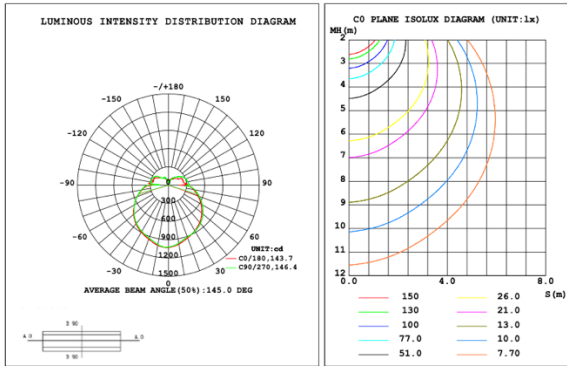

59.06" 70W @ 4000K