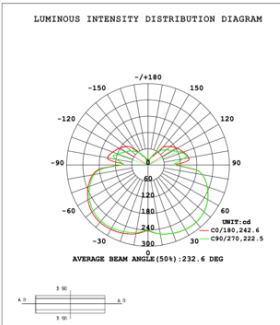

SB-U02F Canopy mount with accent ring and swiveled rings, direct and indirect lighting.

PHOTOMETRIC: Direct Illumination (Testing for single ring only)

15.75" 20W @ 4000K

Flux out: 966.3 lm

Height	Eavg, Emax	Angle: 171.68deg	Diameter
1m	1.504, 183.11x		2749.76cm
2m	0.3760, 45.781x		5499.52cm
3m	0.1671, 20.351x		8249.28cm
4m	0.0940, 11.451x		10999.04cm
5m	0.0602, 7.3251x		13748.80cm
6m	0.0418, 5.0871x		16498.56cm
7m	0.0307, 3.7371x		19248.32cm
8m	0.0235, 2.8611x		21998.08cm
9m	0.0186, 2.2611x		24747.84cm
10m	0.0150, 1.8311x		27497.60cm

23.62" 30W @ 4000K

Flux out: 1475 lm

Height	Eavg, Emax	Angle: 176.03deg	Diameter
1m	0.1430, 248.31x		5770.56cm
2m	0.0358, 62.081x		11541.13cm
3m	0.0159, 27.591x		17311.69cm
4m	0.0089, 15.521x		23082.25cm
5m	0.0057, 9.9331x		28852.81cm
6m	0.0040, 6.8981x		34623.38cm
7m	0.0029, 5.0681x		40393.94cm
8m	0.0022, 3.8801x		46164.50cm
9m	0.0018, 3.0661x		51935.07cm
10m	0.0014, 2.4831x		57705.63cm

31.50" 40W @ 4000K

Flux out:1906 lm

Height	Eavg, Emax	Angle:178.35deg	Diameter
1m	0.0000, 291.01lx		13888.98cm
2m	0.0000, 72.751lx		27777.95cm
3m	0.0000, 32.331lx		41666.93cm
4m	0.0000, 18.191lx		55555.91cm
5m	0.0000, 11.641lx		69444.89cm
6m	0.0000, 8.083lx		83333.86cm
7m	0.0000, 5.938lx		97222.84cm
8m	0.0000, 4.547lx		111111.82cm
9m	0.0000, 3.592lx		125000.80cm
10m	0.0000, 2.910lx		138889.77cm

39.37" 50W @ 4000K

Flux out:2283 lm

Height	Eavg, Emax	Angle:178.55deg	Diameter
1m	0.0000, 378.61lx		15804.92cm
2m	0.0000, 94.651lx		31609.84cm
3m	0.0000, 42.071lx		47414.77cm
4m	0.0000, 23.661lx		63219.69cm
5m	0.0000, 15.141lx		79024.61cm
6m	0.0000, 10.521lx		94829.53cm
7m	0.0000, 7.727lx		110634.45cm
8m	0.0000, 5.916lx		126439.38cm
9m	0.0000, 4.674lx		142244.30cm
10m	0.0000, 3.786lx		158049.22cm