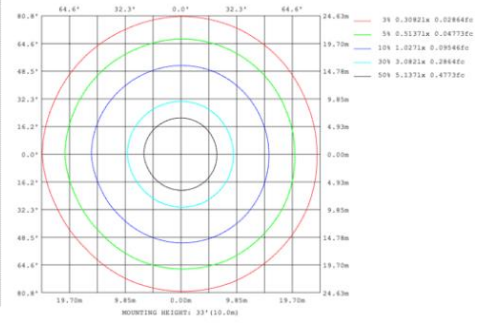

59.06" 70W @ 4000K