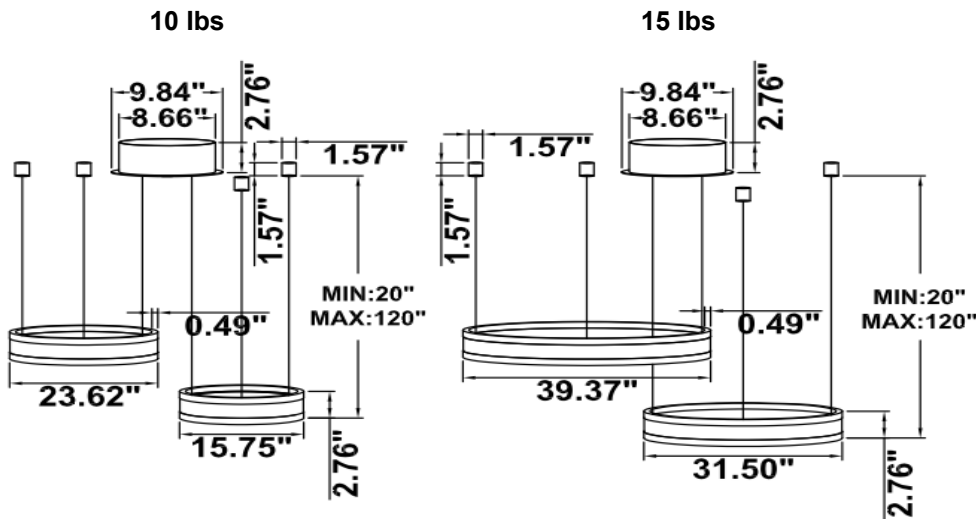

SB-U02E Canopy mount with cables fixed directly into the ceiling, direct and indirect lighting.