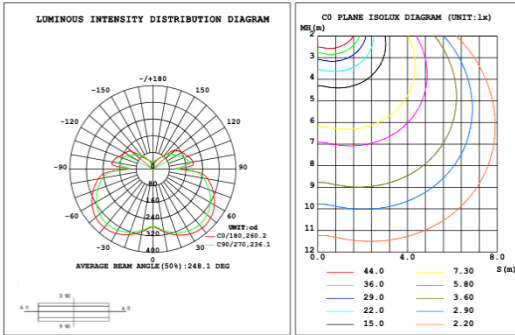

23.62" 30W @ 4000K

Flux out: 1475 lm

Height	Eavg, Emax	Angle: 176.03deg	Diameter
1m	0.1430, 248.31x		5770.56cm
2m	0.0358, 62.081x		11541.13cm
3m	0.0159, 27.591x		17311.69cm
4m	0.0089, 15.521x		23082.25cm
5m	0.0057, 9.9331x		28852.81cm
6m	0.0040, 6.8981x		34623.38cm
7m	0.0029, 5.0681x		40393.94cm
8m	0.0022, 3.8801x		46164.50cm
9m	0.0018, 3.0661x		51935.07cm
10m	0.0014, 2.4831x		57705.63cm

31.50" 40W @ 4000K

Flux out:1906 lm

Height	Eavg, Emax	Angle:178.35deg	Diameter
1m	0.0000, 291.01lx		13888.98cm
2m	0.0000, 72.751lx		27777.95cm
3m	0.0000, 32.331lx		41666.93cm
4m	0.0000, 18.191lx		55555.91cm
5m	0.0000, 11.641lx		69444.89cm
6m	0.0000, 8.083lx		83333.86cm
7m	0.0000, 5.938lx		97222.84cm
8m	0.0000, 4.547lx		111111.82cm
9m	0.0000, 3.592lx		125000.80cm
10m	0.0000, 2.910lx		138889.77cm

39.37" 50W @ 4000K

Flux out:2283 lm

Height	Eavg, Emax	Angle:178.55deg	Diameter
1m	0.0000, 378.61lx		15804.92cm
2m	0.0000, 94.651lx		31609.84cm
3m	0.0000, 42.071lx		47414.77cm
4m	0.0000, 23.661lx		63219.69cm
5m	0.0000, 15.141lx		79024.61cm
6m	0.0000, 10.521lx		94829.53cm
7m	0.0000, 7.727lx		110634.45cm
8m	0.0000, 5.916lx		126439.38cm
9m	0.0000, 4.674lx		142244.30cm
10m	0.0000, 3.786lx		158049.22cm

47.24" 60W @ 4000K

Flux out:2809 lm

Height	Eavg, Emax	Angle:142.17deg	Diameter
1m	94.38, 885.31lx		583.66cm
2m	23.60, 221.31lx		1167.32cm
3m	10.49, 98.36lx		1750.97cm
4m	5.899, 55.33lx		2334.63cm
5m	3.775, 35.41lx		2918.29cm
6m	2.622, 24.59lx		3501.95cm
7m	1.926, 18.07lx		4085.61cm
8m	1.475, 13.83lx		4669.27cm
9m	1.165, 10.93lx		5252.92cm
10m	0.9438, 8.85lx		5836.58cm