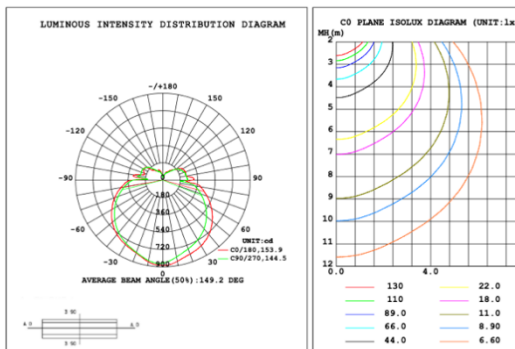

23.62" 30W @ 4000K

Flux out: 1475 lm

Height	Eavg, Emax	Angle: 176.03deg	Diameter
1m	0.1430, 248.31x		5770.56cm
2m	0.0358, 62.081x		11541.13cm
3m	0.0159, 27.591x		17311.69cm
4m	0.0089, 15.521x		23082.25cm
5m	0.0057, 9.9331x		28852.81cm
6m	0.0040, 6.8981x		34623.38cm
7m	0.0029, 5.0681x		40393.94cm
8m	0.0022, 3.8801x		46164.50cm
9m	0.0018, 3.0661x		51935.07cm
10m	0.0014, 2.4831x		57705.63cm

31.50" 40W @ 4000K

Flux out:1906 lm

Height	Eavg, Emax	Angle:178.35deg	Diameter
1m	0.0000, 291.01lx		13888.98cm
2m	0.0000, 72.751lx		27777.95cm
3m	0.0000, 32.331lx		41666.93cm
4m	0.0000, 18.191lx		55555.91cm
5m	0.0000, 11.641lx		69444.89cm
6m	0.0000, 8.083lx		83333.86cm
7m	0.0000, 5.938lx		97222.84cm
8m	0.0000, 4.547lx		111111.82cm
9m	0.0000, 3.592lx		125000.80cm
10m	0.0000, 2.910lx		138889.77cm

39.37" 50W @ 4000K

Flux out:2283 lm

Height	Eavg, Emax	Angle:178.55deg	Diameter
1m	0.0000, 378.61lx		15804.92cm
2m	0.0000, 94.651lx		31609.84cm
3m	0.0000, 42.071lx		47414.77cm
4m	0.0000, 23.661lx		63219.69cm
5m	0.0000, 15.141lx		79024.61cm
6m	0.0000, 10.521lx		94829.53cm
7m	0.0000, 7.727lx		110634.45cm
8m	0.0000, 5.916lx		126439.38cm
9m	0.0000, 4.674lx		142244.30cm
10m	0.0000, 3.786lx		158049.22cm

47.24" 60W @ 4000K

Flux out:2809 lm

Height	Eavg, Emax	Angle:142.17deg	Diameter
1m	94.38, 885.31lx		583.66cm
2m	23.60, 221.31lx		1167.32cm
3m	10.49, 98.36lx		1750.97cm
4m	5.899, 55.33lx		2334.63cm
5m	3.775, 35.41lx		2918.29cm
6m	2.622, 24.59lx		3501.95cm
7m	1.926, 18.07lx		4085.61cm
8m	1.475, 13.83lx		4669.27cm
9m	1.165, 10.93lx		5252.92cm
10m	0.9438, 8.85lx		5836.58cm