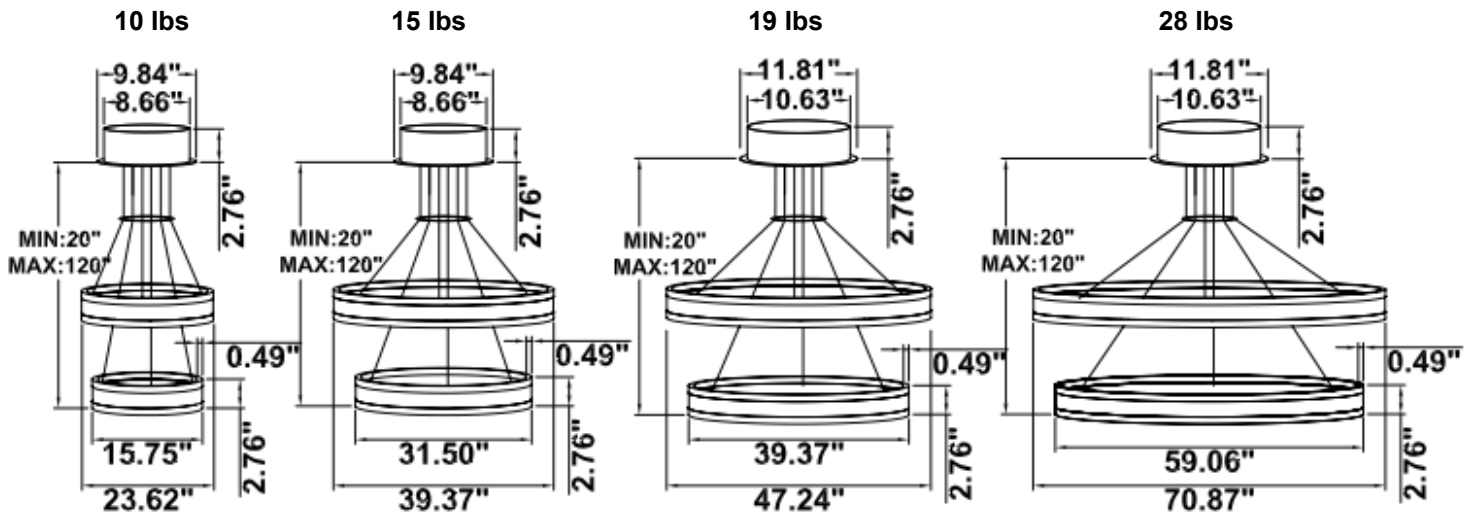

DIMENSIONS & WEIGHTS: Canopy Size for ZigBee & DMX: 15.75" x 2.76"

SB-U02A Canopy mount with direct and indirect lighting.

SB-U02B Canopy mount with accent ring, direct and indirect lighting.

SB-U02C Remote driver with cables fixed directly into the ceiling, direct and indirect lighting.
(Driver box size: L10.83" X W3.78" X H1.81")

23.62" 30W @ 4000K

Flux out: 1475 lm

Height	Eavg, Emax	Angle: 176.03deg	Diameter
1m	0.1430, 248.31x		5770.56cm
2m	0.0358, 62.081x		11541.13cm
3m	0.0159, 27.591x		17311.69cm
4m	0.0089, 15.521x		23082.25cm
5m	0.0057, 9.9331x		28852.81cm
6m	0.0040, 6.8981x		34623.38cm
7m	0.0029, 5.0681x		40393.94cm
8m	0.0022, 3.8801x		46164.50cm
9m	0.0018, 3.0661x		51935.07cm
10m	0.0014, 2.4831x		57705.63cm

31.50" 40W @ 4000K

Flux out:1906 lm

Height	Eavg, Emax	Angle:178.35deg	Diameter
1m	0.0000, 291.01lx		13888.98cm
2m	0.0000, 72.751lx		27777.95cm
3m	0.0000, 32.331lx		41666.93cm
4m	0.0000, 18.191lx		55555.91cm
5m	0.0000, 11.641lx		69444.89cm
6m	0.0000, 8.083lx		83333.86cm
7m	0.0000, 5.938lx		97222.84cm
8m	0.0000, 4.547lx		111111.82cm
9m	0.0000, 3.592lx		125000.80cm
10m	0.0000, 2.910lx		138889.77cm

39.37" 50W @ 4000K

Flux out:2283 lm

Height	Eavg, Emax	Angle:178.55deg	Diameter
1m	0.0000, 378.61lx		15804.92cm
2m	0.0000, 94.651lx		31609.84cm
3m	0.0000, 42.071lx		47414.77cm
4m	0.0000, 23.661lx		63219.69cm
5m	0.0000, 15.141lx		79024.61cm
6m	0.0000, 10.521lx		94829.53cm
7m	0.0000, 7.727lx		110634.45cm
8m	0.0000, 5.916lx		126439.38cm
9m	0.0000, 4.674lx		142244.30cm
10m	0.0000, 3.786lx		158049.22cm