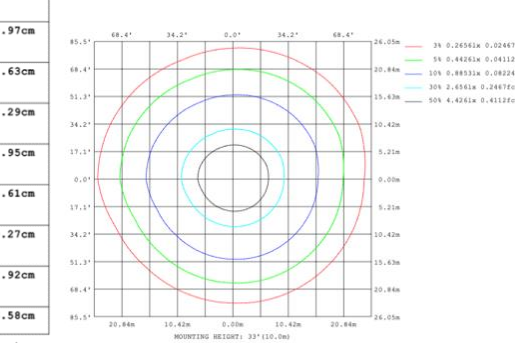

23.62" 30W @ 4000K

Flux out: 1475 lm

Height	Eavg, Emax	Angle: 176.03deg	Diameter
1m	0.1430, 248.31x		5770.56cm
2m	0.0358, 62.081x		11541.13cm
3m	0.0159, 27.591x		17311.69cm
4m	0.0089, 15.521x		23082.25cm
5m	0.0057, 9.9331x		28852.81cm
6m	0.0040, 6.8981x		34623.38cm
7m	0.0029, 5.0681x		40393.94cm
8m	0.0022, 3.8801x		46164.50cm
9m	0.0018, 3.0661x		51935.07cm
10m	0.0014, 2.4831x		57705.63cm

31.50" 40W @ 4000K

Flux out:1906 lm

Height	Eavg, Emax	Angle:178.35deg	Diameter
1m	0.0000, 291.01lx		13888.98cm
2m	0.0000, 72.751lx		27777.95cm
3m	0.0000, 32.331lx		41666.93cm
4m	0.0000, 18.191lx		55555.91cm
5m	0.0000, 11.641lx		69444.89cm
6m	0.0000, 8.083lx		83333.86cm
7m	0.0000, 5.938lx		97222.84cm
8m	0.0000, 4.547lx		111111.82cm
9m	0.0000, 3.592lx		125000.80cm
10m	0.0000, 2.910lx		138889.77cm

39.37" 50W @ 4000K

Flux out:2283 lm

Height	Eavg, Emax	Angle:178.55deg	Diameter
1m	0.0000, 378.61lx		15804.92cm
2m	0.0000, 94.651lx		31609.84cm
3m	0.0000, 42.071lx		47414.77cm
4m	0.0000, 23.661lx		63219.69cm
5m	0.0000, 15.141lx		79024.61cm
6m	0.0000, 10.521lx		94829.53cm
7m	0.0000, 7.727lx		110634.45cm
8m	0.0000, 5.916lx		126439.38cm
9m	0.0000, 4.674lx		142244.30cm
10m	0.0000, 3.786lx		158049.22cm

47.24" 60W @ 4000K

Flux out:2809 lm

Height	Eavg, Emax	Angle:142.17deg	Diameter
1m	94.38, 885.31lx		583.66cm
2m	23.60, 221.31lx		1167.32cm
3m	10.49, 98.36lx		1750.97cm
4m	5.899, 55.33lx		2334.63cm
5m	3.775, 35.41lx		2918.29cm
6m	2.622, 24.59lx		3501.95cm
7m	1.926, 18.07lx		4085.61cm
8m	1.475, 13.83lx		4669.27cm
9m	1.165, 10.93lx		5252.92cm
10m	0.9438, 8.85lx		5836.58cm