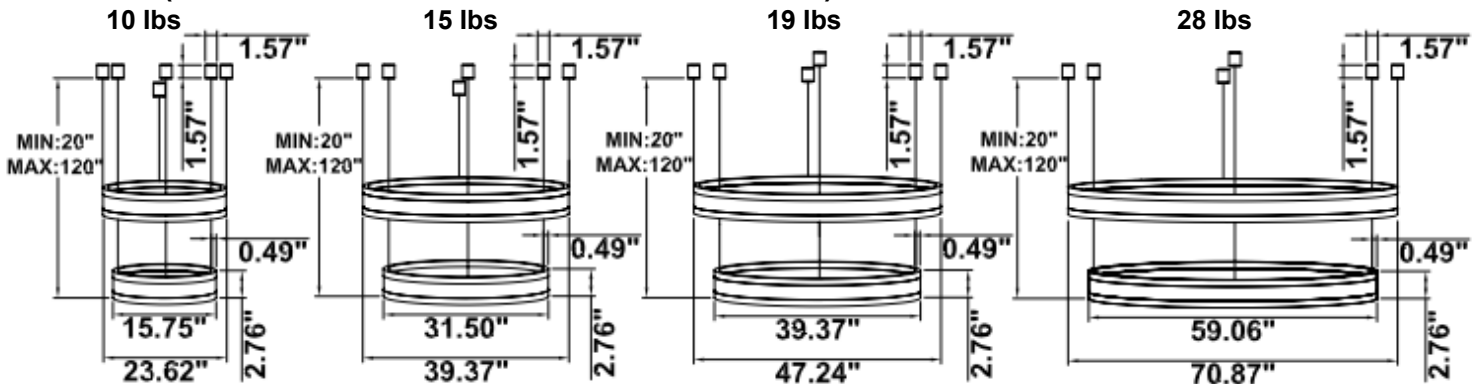

DIMENSIONS & WEIGHTS: Canopy Size for ZigBee & DMX: 15.75" x 2.76"

SB-U02A Canopy mount with direct and indirect lighting.

SB-U02B Canopy mount with accent ring, direct and indirect lighting.

SB-U02C Remote driver with cables fixed directly into the ceiling, direct and indirect lighting.
(Driver box size: L10.83" X W3.78" X H1.81")

SB-U02F Canopy mount with accent ring and swiveled rings, direct and indirect lighting.

PHOTOMETRIC: Direct Illumination (Testing for single ring only)

15.75" 20W @ 4000K

Flux out: 966.3 lm

Height	Eavg, Emax	Angle: 171.68deg	Diameter
1m	1.504, 183.11x		2749.76cm
2m	0.3760, 45.781x		5499.52cm
3m	0.1671, 20.351x		8249.28cm
4m	0.0940, 11.451x		10999.04cm
5m	0.0602, 7.3251x		13748.80cm
6m	0.0418, 5.0871x		16498.56cm
7m	0.0307, 3.7371x		19248.32cm
8m	0.0235, 2.8611x		21998.08cm
9m	0.0186, 2.2611x		24747.84cm
10m	0.0150, 1.8311x		27497.60cm

23.62" 30W @ 4000K

Flux out: 1475 lm

Height	Eavg, Emax	Angle: 176.03deg	Diameter
1m	0.1430, 248.31x		5770.56cm
2m	0.0358, 62.081x		11541.13cm
3m	0.0159, 27.591x		17311.69cm
4m	0.0089, 15.521x		23082.25cm
5m	0.0057, 9.9331x		28852.81cm
6m	0.0040, 6.8981x		34623.38cm
7m	0.0029, 5.0681x		40393.94cm
8m	0.0022, 3.8801x		46164.50cm
9m	0.0018, 3.0661x		51935.07cm
10m	0.0014, 2.4831x		57705.63cm

31.50" 40W @ 4000K

Flux out:1906 lm

Height	Eavg, Emax	Angle:178.35deg	Diameter
1m	0.0000, 291.01lx		13888.98cm
2m	0.0000, 72.751lx		27777.95cm
3m	0.0000, 32.331lx		41666.93cm
4m	0.0000, 18.191lx		55555.91cm
5m	0.0000, 11.641lx		69444.89cm
6m	0.0000, 8.083lx		83333.86cm
7m	0.0000, 5.938lx		97222.84cm
8m	0.0000, 4.547lx		111111.82cm
9m	0.0000, 3.592lx		125000.80cm
10m	0.0000, 2.910lx		138889.77cm