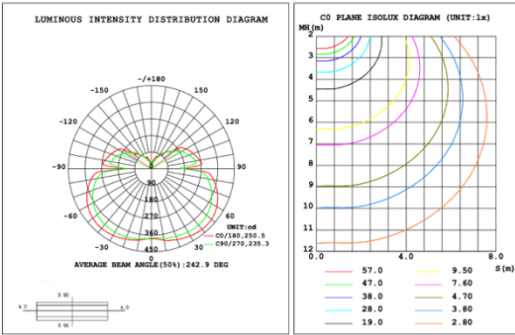

23.62" 30W @ 4000K

Flux out: 1475 lm

Height	Eavg, Emax	Angle: 176.03deg	Diameter
1m	0.1430, 248.31x		5770.56cm
2m	0.0358, 62.081x		11541.13cm
3m	0.0159, 27.591x		17311.69cm
4m	0.0089, 15.521x		23082.25cm
5m	0.0057, 9.9331x		28852.81cm
6m	0.0040, 6.8981x		34623.38cm
7m	0.0029, 5.0681x		40393.94cm
8m	0.0022, 3.8801x		46164.50cm
9m	0.0018, 3.0661x		51935.07cm
10m	0.0014, 2.4831x		57705.63cm

31.50" 40W @ 4000K

Flux out:1906 lm

Height	Eavg, Emax	Angle:178.35deg	Diameter
1m	0.0000, 291.01lx		13888.98cm
2m	0.0000, 72.751lx		27777.95cm
3m	0.0000, 32.331lx		41666.93cm
4m	0.0000, 18.191lx		55555.91cm
5m	0.0000, 11.641lx		69444.89cm
6m	0.0000, 8.083lx		83333.86cm
7m	0.0000, 5.938lx		97222.84cm
8m	0.0000, 4.547lx		111111.82cm
9m	0.0000, 3.592lx		125000.80cm
10m	0.0000, 2.910lx		138889.77cm

39.37" 50W @ 4000K

Flux out:2283 lm

Height	Eavg, Emax	Angle:178.55deg	Diameter
1m	0.0000, 378.61lx		15804.92cm
2m	0.0000, 94.651lx		31609.84cm
3m	0.0000, 42.071lx		47414.77cm
4m	0.0000, 23.661lx		63219.69cm
5m	0.0000, 15.141lx		79024.61cm
6m	0.0000, 10.521lx		94829.53cm
7m	0.0000, 7.727lx		110634.45cm
8m	0.0000, 5.916lx		126439.38cm
9m	0.0000, 4.674lx		142244.30cm
10m	0.0000, 3.786lx		158049.22cm

47.24" 60W @ 4000K

Flux out:2809 lm

Height	Eavg, Emax	Angle:142.17deg	Diameter
1m	94.38, 885.31lx		583.66cm
2m	23.60, 221.31lx		1167.32cm
3m	10.49, 98.36lx		1750.97cm
4m	5.899, 55.33lx		2334.63cm
5m	3.775, 35.41lx		2918.29cm
6m	2.622, 24.59lx		3501.95cm
7m	1.926, 18.07lx		4085.61cm
8m	1.475, 13.83lx		4669.27cm
9m	1.165, 10.93lx		5252.92cm
10m	0.9438, 8.85lx		5836.58cm