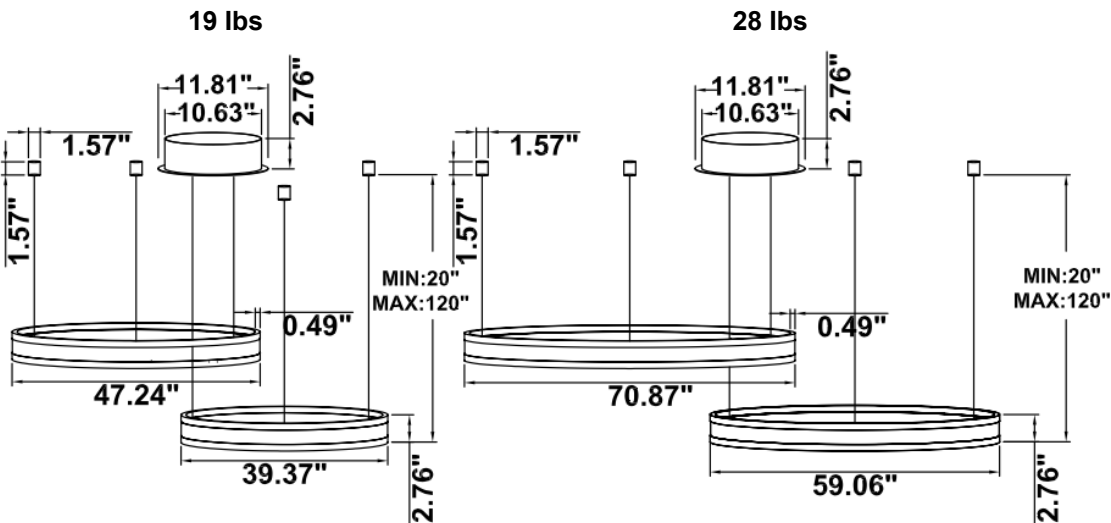

DIMENSIONS & WEIGHTS: Canopy Size for ZigBee & DMX: 15.75" x 2.76"

SB-U02A Canopy mount with direct and indirect lighting.

SB-U02B Canopy mount with accent ring, direct and indirect lighting.

SB-U02C Remote driver with cables fixed directly into the ceiling, direct and indirect lighting.
(Driver box size: L10.83" X W3.78" X H1.81")

SB-U02F Canopy mount with accent ring and swiveled rings, direct and indirect lighting.

PHOTOMETRIC: Direct Illumination (Testing for single ring only)

15.75" 20W @ 4000K

Flux out: 966.3 lm

Height	Eavg, Emax	Angle: 171.68deg	Diameter
1m	1.504, 183.11x		2749.76cm
2m	0.3760, 45.781x		5499.52cm
3m	0.1671, 20.351x		8249.28cm
4m	0.0940, 11.451x		10999.04cm
5m	0.0602, 7.3251x		13748.80cm
6m	0.0418, 5.0871x		16498.56cm
7m	0.0307, 3.7371x		19248.32cm
8m	0.0235, 2.8611x		21998.08cm
9m	0.0186, 2.2611x		24747.84cm
10m	0.0150, 1.8311x		27497.60cm

23.62" 30W @ 4000K

Flux out: 1475 lm

Height	Eavg, Emax	Angle: 176.03deg	Diameter
1m	0.1430, 248.31x		5770.56cm
2m	0.0358, 62.081x		11541.13cm
3m	0.0159, 27.591x		17311.69cm
4m	0.0089, 15.521x		23082.25cm
5m	0.0057, 9.9331x		28852.81cm
6m	0.0040, 6.8981x		34623.38cm
7m	0.0029, 5.0681x		40393.94cm
8m	0.0022, 3.8801x		46164.50cm
9m	0.0018, 3.0661x		51935.07cm
10m	0.0014, 2.4831x		57705.63cm

31.50" 40W @ 4000K

Flux out:1906 lm

Height	Eavg, Emax	Angle:178.35deg	Diameter
1m	0.0000, 291.01lx		13888.98cm
2m	0.0000, 72.751lx		27777.95cm
3m	0.0000, 32.331lx		41666.93cm
4m	0.0000, 18.191lx		55555.91cm
5m	0.0000, 11.641lx		69444.89cm
6m	0.0000, 8.083lx		83333.86cm
7m	0.0000, 5.938lx		97222.84cm
8m	0.0000, 4.547lx		111111.82cm
9m	0.0000, 3.592lx		125000.80cm
10m	0.0000, 2.910lx		138889.77cm