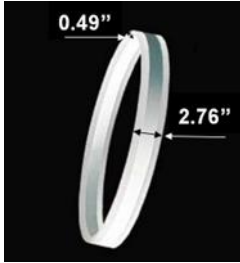

Aspen 2 Tier

PRODUCT DESCRIPTION

Introducing the Aspen Circular Pendants, crafted from extruded aluminum with glare-free acrylic rings, offering direct and indirect lighting. Available in sizes from 15.75" to 70.87", mix and match for stunning compositions. With tunable white and RGBW options, and over 6500 powder-coated colors, customize your ambiance effortlessly. Shipped assembled for convenience.

FEATURES

- 5-year limited warranty.
- Ships assembled.
- Illumination direct/indirect.
- Extruded aluminum housing up to 70.87", 1 continuous ring without joints.
- White frosted acrylic diffuser, Glare-free lens
- Fixture delivered lumens per watt ratio up to 120 LPW, 60 LPW direct, 60 LPW indirect, not including RGBW.
- 10' standard adjustable aircraft cables/power cord adjust by push button grippers, custom length available.
- Can be remote driver mounted or driver concealed within the canopy, can be mounted on sloped ceiling.

SPECIFICATIONS

- 90+ CRI.
- Input: 100-277V, 50/60Hz.
- 1-10V dimming standard, ELV / TRIAC Dali, DMX, ZigBee available.
- UL listed, suitable for dry location. (BAA) Buy American compliant.
- Built in color temperature selectable. Choose from 3000K/3500K/4000K ; Or 2700K/3500K/4000K. Custom color temperatures. lumen outputs, RGBW, Tunable White available.

PARTS PACKED WITH STANDARD FIXTURE

- Plastic Anchors, Screws, Wire Connectors
- CCT Selector Switch