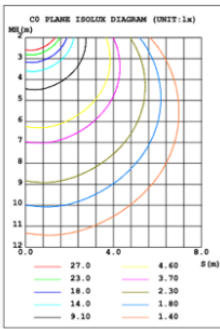

SB-U02F Canopy mount with accent ring and swiveled rings, direct and indirect lighting.

PHOTOMETRIC: Direct Illumination (Testing for single ring only)

15.75" 20W @ 4000K

Flux out: 966.3 lm

Height	Eavg, Emax	Angle: 171.68deg	Diameter
1m	1.504, 183.11x		2749.76cm
2m	0.3760, 45.781x		5499.52cm
3m	0.1671, 20.351x		8249.28cm
4m	0.0940, 11.451x		10999.04cm
5m	0.0602, 7.3251x		13748.80cm
6m	0.0418, 5.0871x		16498.56cm
7m	0.0307, 3.7371x		19248.32cm
8m	0.0235, 2.8611x		21998.08cm
9m	0.0186, 2.2611x		24747.84cm
10m	0.0150, 1.8311x		27497.60cm

23.62" 30W @ 4000K

Flux out: 1475 lm

Height	Eavg, Emax	Angle: 176.03deg	Diameter
1m	0.1430, 248.31x		5770.56cm
2m	0.0358, 62.081x		11541.13cm
3m	0.0159, 27.591x		17311.69cm
4m	0.0089, 15.521x		23082.25cm
5m	0.0057, 9.9331x		28852.81cm
6m	0.0040, 6.8981x		34623.38cm
7m	0.0029, 5.0681x		40393.94cm
8m	0.0022, 3.8801x		46164.50cm
9m	0.0018, 3.0661x		51935.07cm
10m	0.0014, 2.4831x		57705.63cm