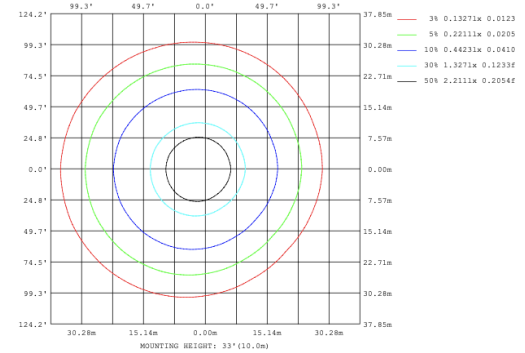

PHOTOMETRIC: Illumination Inside the profile

SB-H01A40W 31.50" 40W @ 4000K

SB-H01A50W 39.37" 50W @ 4000K

SB-H01A60W 47.24" 60W @ 4000K

SB-H01A70W 59.06" 70W @ 4000K

SB-H01A80W 70.87" 80W @ 4000K

Illumination Outside the profile
SB-H01B40W 31.50" 40W @ 4000K

SB-H01B50W 39.37" 50W @ 4000K

SB-H01B60W 47.24" 60W @ 4000K

SB-H01B70W 59.06" 70W @ 4000K

SB-H01B80W 70.87" 80W @ 4000K

Flux out:436.0 lm

Height	Eavg, Emax	Angle:90.00deg	Diameter
1m	138.8, 222.4lx		200.00cm
2m	34.69, 55.61lx		400.00cm
3m	15.42, 24.72lx		600.00cm
4m	8.673, 13.90lx		800.00cm
5m	5.551, 8.897lx		1000.00cm
6m	3.855, 6.179lx		1200.00cm
7m	2.832, 4.540lx		1400.00cm
8m	2.168, 3.476lx		1600.00cm
9m	1.713, 2.746lx		1800.00cm
10m	1.388, 2.224lx		2000.00cm