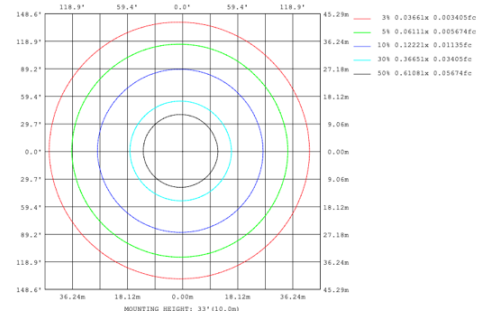

PHOTOMETRIC: Illumination Inside the profile

SB-H01A40W 31.50" 40W @ 4000K

SB-H01A50W 39.37" 50W @ 4000K

SB-H01A60W 47.24" 60W @ 4000K

SB-H01A70W 59.06" 70W @ 4000K

SB-H01A80W 70.87" 80W @ 4000K

Illumination Outside the profile
SB-H01B40W 31.50" 40W @ 4000K

SB-H01B50W 39.37" 50W @ 4000K

SB-H01B60W 47.24" 60W @ 4000K

SB-H01B70W 59.06" 70W @ 4000K

SB-H01B80W 70.87" 80W @ 4000K

Flux out:436.0 lm

Height	Eavg, Emax	Angle:90.00deg	Diameter
1m	138.8, 222.4lx		200.00cm
2m	34.69, 55.61lx		400.00cm
3m	15.42, 24.72lx		600.00cm
4m	8.673, 13.90lx		800.00cm
5m	5.551, 8.897lx		1000.00cm
6m	3.855, 6.179lx		1200.00cm
7m	2.832, 4.540lx		1400.00cm
8m	2.168, 3.476lx		1600.00cm
9m	1.713, 2.746lx		1800.00cm
10m	1.388, 2.224lx		2000.00cm