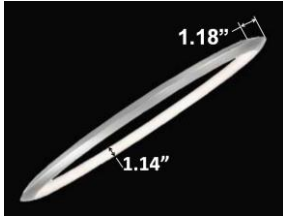

Experience the Davos Circular Design—a luminary masterpiece. Crafted from premium extruded aluminum, it seamlessly blends style and functionality. Available in sizes from 31.5” to 70.87”, it offers options for tunable white and RGBW lighting, along with over 6,500 custom colors to suit your ambiance. Featuring adjustable suspension height and customizable cable length. Shipped fully assembled for your convenience.

FEATURES

- 5-year limited warranty.
- Ships assembled.
- Illumination inside or outside the profile.
- Extruded aluminum housing up to 70.87”, 1 continuous ring without joints.
- Fixture lumens per watt ratio up to 82 LPW for illumination outside, up to 72 LPW for illumination inside, not including RGBW.
- 10’ standard adjustable aircraft cables/power cord adjust by push button grippers, custom length available.
- Can be remote driver mounted or driver concealed within the canopy, can be mounted on sloped ceiling.

SPECIFICATIONS

- 90+ CRI.
- Input: 100-277V, 50/60Hz.
- 1-10V dimming standard, ELV / TRIAC, Dali, DMX, ZigBee available.
- UL listed, suitable for dry location. (BAA) Buy American Compliant.
- Built in color temperature selectable. Choose from 3000K/3500K/4000K Or 2700K/3500K/4000K. Custom color temperatures. lumen outputs, RGBW, Tunable White available.

PARTS PACKED WITH STANDARD FIXTURE

- Plastic Anchors, Screws, Wire Connectors
- CCT Selector Switch

Light inside