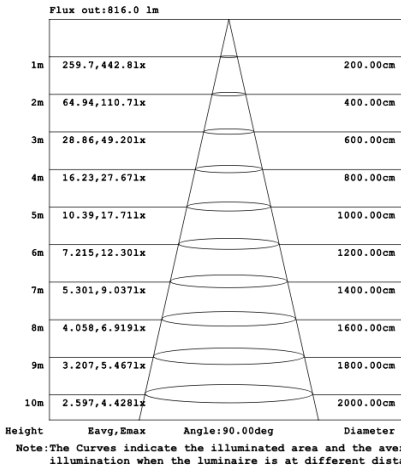

DIMENSIONS & WEIGHTS: Canopy Size for ZigBee & DMX: 15.75" x 2.76"

SB-H01A Canopy mount with ring light inside.

SB-H01B Canopy mount with ring light outside.

SB-H01C Remote driver with cables fixed directly to the ceiling, light inside.
(Remote driver box size: L10.83" X W3.78" X H1.81")

PHOTOMETRIC: Illumination Inside the profile

SB-H01A40W 31.50" 40W @ 4000K

SB-H01A50W 39.37" 50W @ 4000K

SB-H01A60W 47.24" 60W @ 4000K

SB-H01A70W 59.06" 70W @ 4000K

SB-H01A80W 70.87" 80W @ 4000K

Illumination Outside the profile
SB-H01B40W 31.50" 40W @ 4000K

SB-H01B50W 39.37" 50W @ 4000K

SB-H01B60W 47.24" 60W @ 4000K

SB-H01B70W 59.06" 70W @ 4000K

SB-H01B80W 70.87" 80W @ 4000K

Flux out:436.0 lm

Height	Eavg, Emax	Angle:90.00deg	Diameter
1m	138.8, 222.4lx		200.00cm
2m	34.69, 55.61lx		400.00cm
3m	15.42, 24.72lx		600.00cm
4m	8.673, 13.90lx		800.00cm
5m	5.551, 8.897lx		1000.00cm
6m	3.855, 6.179lx		1200.00cm
7m	2.832, 4.540lx		1400.00cm
8m	2.168, 3.476lx		1600.00cm
9m	1.713, 2.746lx		1800.00cm
10m	1.388, 2.224lx		2000.00cm