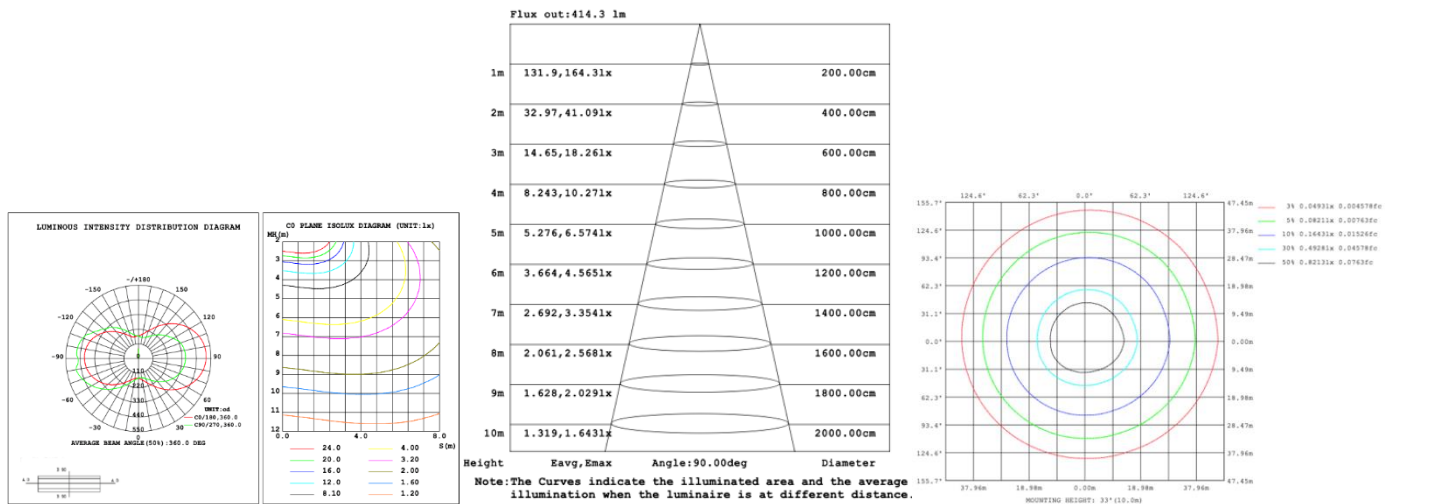

PHOTOMETRIC: Illumination Inside the profile

SB-H01A40W 31.50" 40W @ 4000K

SB-H01A50W 39.37" 50W @ 4000K

SB-H01A60W 47.24" 60W @ 4000K

SB-H01A70W 59.06" 70W @ 4000K

SB-H01A80W 70.87" 80W @ 4000K

Illumination Outside the profile
SB-H01B40W 31.50" 40W @ 4000K

SB-H01B50W 39.37" 50W @ 4000K

SB-H01B60W 47.24" 60W @ 4000K

SB-H01B70W 59.06" 70W @ 4000K

SB-H01B80W 70.87" 80W @ 4000K

Flux out:436.0 lm

Height	Eavg, Emax	Angle:90.00deg	Diameter
1m	138.8, 222.4lx		200.00cm
2m	34.69, 55.61lx		400.00cm
3m	15.42, 24.72lx		600.00cm
4m	8.673, 13.90lx		800.00cm
5m	5.551, 8.897lx		1000.00cm
6m	3.855, 6.179lx		1200.00cm
7m	2.832, 4.540lx		1400.00cm
8m	2.168, 3.476lx		1600.00cm
9m	1.713, 2.746lx		1800.00cm
10m	1.388, 2.224lx		2000.00cm