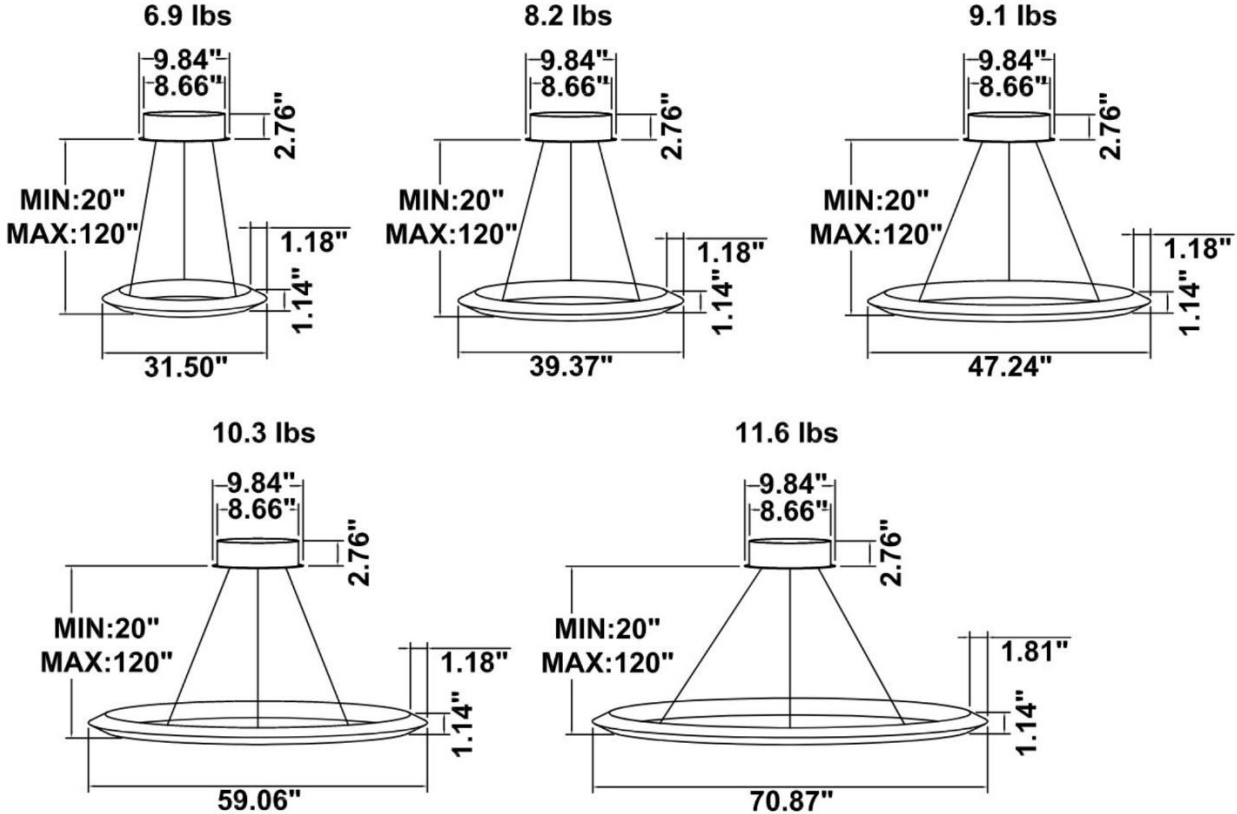

FEATURES

- 5-year limited warranty.
- Ships assembled.
- Illumination inside or outside the profile.
- Extruded aluminum housing up to 70.87”, 1 continuous ring without joints.
- Fixture lumens per watt ratio up to 82 LPW for illumination outside, up to 72 LPW for illumination inside, not including RGBW.
- 10’ standard adjustable aircraft cables/power cord adjust by push button grippers, custom length available.
- Can be remote driver mounted or driver concealed within the canopy, can be mounted on sloped ceiling.

DIMENSIONS & WEIGHTS: Canopy Size for ZigBee & DMX: 15.75" x 2.76"

SB-H01A Canopy mount with ring light inside.

SB-H01B Canopy mount with ring light outside.

SB-H01C Remote driver with cables fixed directly to the ceiling, light inside.
(Remote driver box size: L10.83" X W3.78" X H1.81")