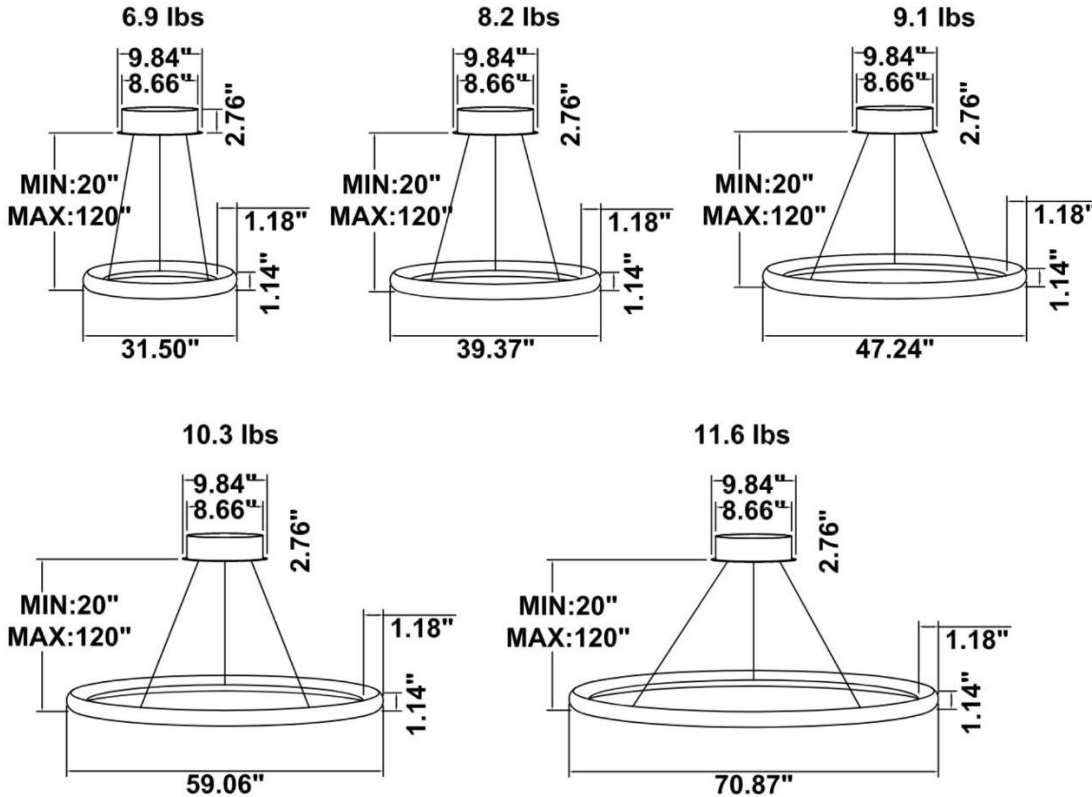

FEATURES

- 5-year limited warranty.
- Ships assembled.
- Illumination inside or outside the profile.
- Extruded aluminum housing up to 70.87”, 1 continuous ring without joints.
- Fixture lumens per watt ratio up to 82 LPW for illumination outside, up to 72 LPW for illumination inside, not including RGBW.
- 10’ standard adjustable aircraft cables/power cord adjust by push button grippers, custom length available.
- Can be remote driver mounted or driver concealed within the canopy, can be mounted on sloped ceiling.

DIMENSIONS & WEIGHTS: Canopy Size for ZigBee & DMX: 15.75" x 2.76"

SB-H01A Canopy mount with ring light inside.

SB-H01B Canopy mount with ring light outside.

SB-H01C Remote driver with cables fixed directly to the ceiling, light inside.
(Remote driver box size: L10.83" X W3.78" X H1.81")

SB-H01B50W 39.37" 50W @ 4000K

SB-H01B60W 47.24" 60W @ 4000K

SB-H01B70W 59.06" 70W @ 4000K

SB-H01B80W 70.87" 80W @ 4000K

Flux out:436.0 lm

Height	Eavg, Emax	Angle:90.00deg	Diameter
1m	138.8, 222.4lx		200.00cm
2m	34.69, 55.61lx		400.00cm
3m	15.42, 24.72lx		600.00cm
4m	8.673, 13.90lx		800.00cm
5m	5.551, 8.897lx		1000.00cm
6m	3.855, 6.179lx		1200.00cm
7m	2.832, 4.540lx		1400.00cm
8m	2.168, 3.476lx		1600.00cm
9m	1.713, 2.746lx		1800.00cm
10m	1.388, 2.224lx		2000.00cm