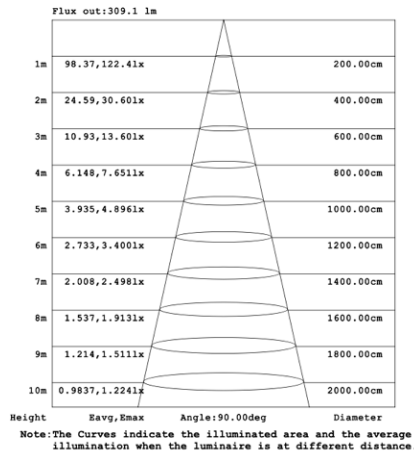

PHOTOMETRIC: Illumination Inside the profile

SB-H01A40W 31.50" 40W @ 4000K

SB-H01A50W 39.37" 50W @ 4000K

SB-H01A60W 47.24" 60W @ 4000K

SB-H01A70W 59.06" 70W @ 4000K

SB-H01A80W 70.87" 80W @ 4000K

Illumination Outside the profile
SB-H01B40W 31.50" 40W @ 4000K

SB-H01B50W 39.37" 50W @ 4000K

SB-H01B60W 47.24" 60W @ 4000K

SB-H01B70W 59.06" 70W @ 4000K

SB-H01B80W 70.87" 80W @ 4000K

Flux out:436.0 lm

Height	Eavg, Emax	Angle:90.00deg	Diameter
1m	138.8, 222.4lx		200.00cm
2m	34.69, 55.61lx		400.00cm
3m	15.42, 24.72lx		600.00cm
4m	8.673, 13.90lx		800.00cm
5m	5.551, 8.897lx		1000.00cm
6m	3.855, 6.179lx		1200.00cm
7m	2.832, 4.540lx		1400.00cm
8m	2.168, 3.476lx		1600.00cm
9m	1.713, 2.746lx		1800.00cm
10m	1.388, 2.224lx		2000.00cm