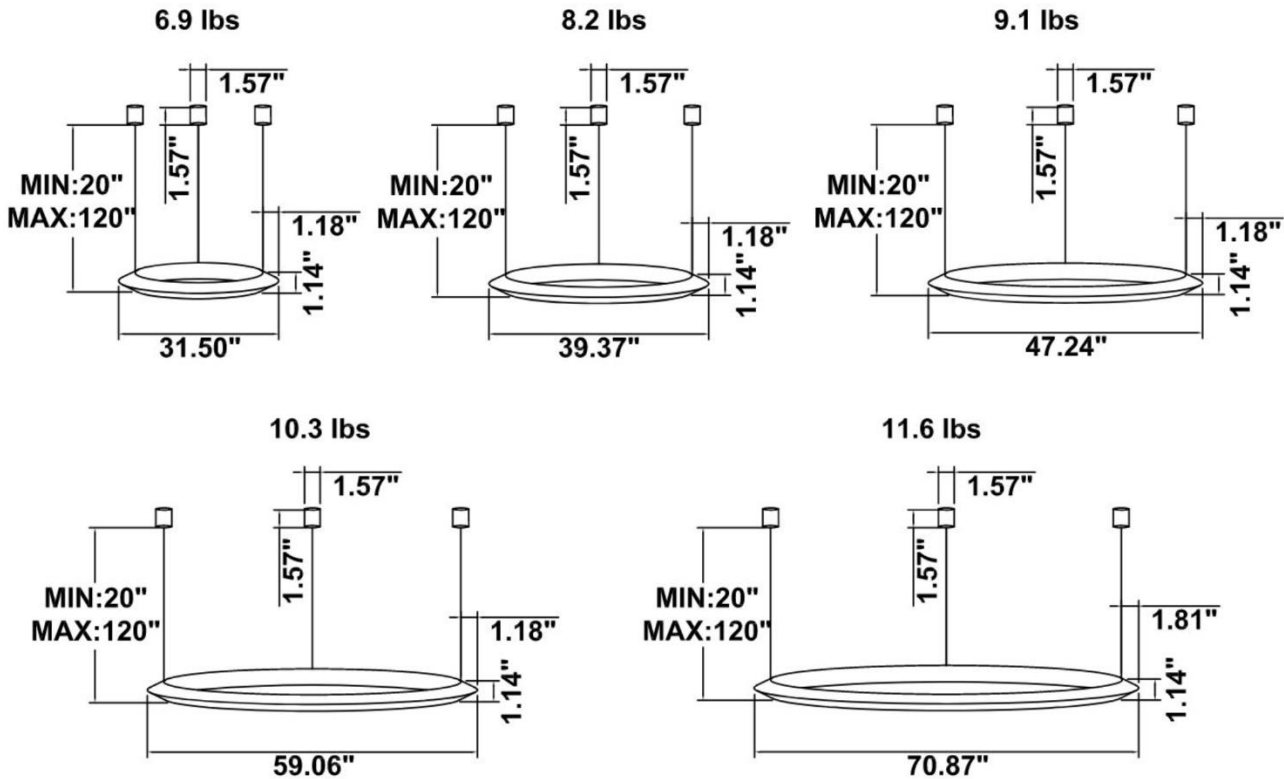

FEATURES

- 5-year limited warranty.
- Ships assembled.
- Illumination inside or outside the profile.
- Extruded aluminum housing up to 70.87”, 1 continuous ring without joints.
- Fixture lumens per watt ratio up to 82 LPW for illumination outside, up to 72 LPW for illumination inside, not including RGBW.
- 10’ standard adjustable aircraft cables/power cord adjust by push button grippers, custom length available.
- Can be remote driver mounted or driver concealed within the canopy, can be mounted on sloped ceiling.

DIMENSIONS & WEIGHTS: Canopy Size for ZigBee & DMX: 15.75" x 2.76"

SB-H01A Canopy mount with ring light inside.

SB-H01B Canopy mount with ring light outside.

SB-H01C Remote driver with cables fixed directly to the ceiling, light inside.
(Remote driver box size: L10.83" X W3.78" X H1.81")

SB-H01D Remote driver with cables fixed directly to the ceiling, light outside.
(Driver box size: L10.83" X W3.78" X H1.81")

SB-H01E Canopy mount with accent ring, light inside.

SB-H01F Canopy mount with accent ring, light outside.

SB-H01B50W 39.37" 50W @ 4000K

SB-H01B60W 47.24" 60W @ 4000K

SB-H01B70W 59.06" 70W @ 4000K

SB-H01B80W 70.87" 80W @ 4000K

Flux out:436.0 lm

Height	Eavg, Emax	Angle:90.00deg	Diameter
1m	138.8, 222.4lx		200.00cm
2m	34.69, 55.61lx		400.00cm
3m	15.42, 24.72lx		600.00cm
4m	8.673, 13.90lx		800.00cm
5m	5.551, 8.897lx		1000.00cm
6m	3.855, 6.179lx		1200.00cm
7m	2.832, 4.540lx		1400.00cm
8m	2.168, 3.476lx		1600.00cm
9m	1.713, 2.746lx		1800.00cm
10m	1.388, 2.224lx		2000.00cm