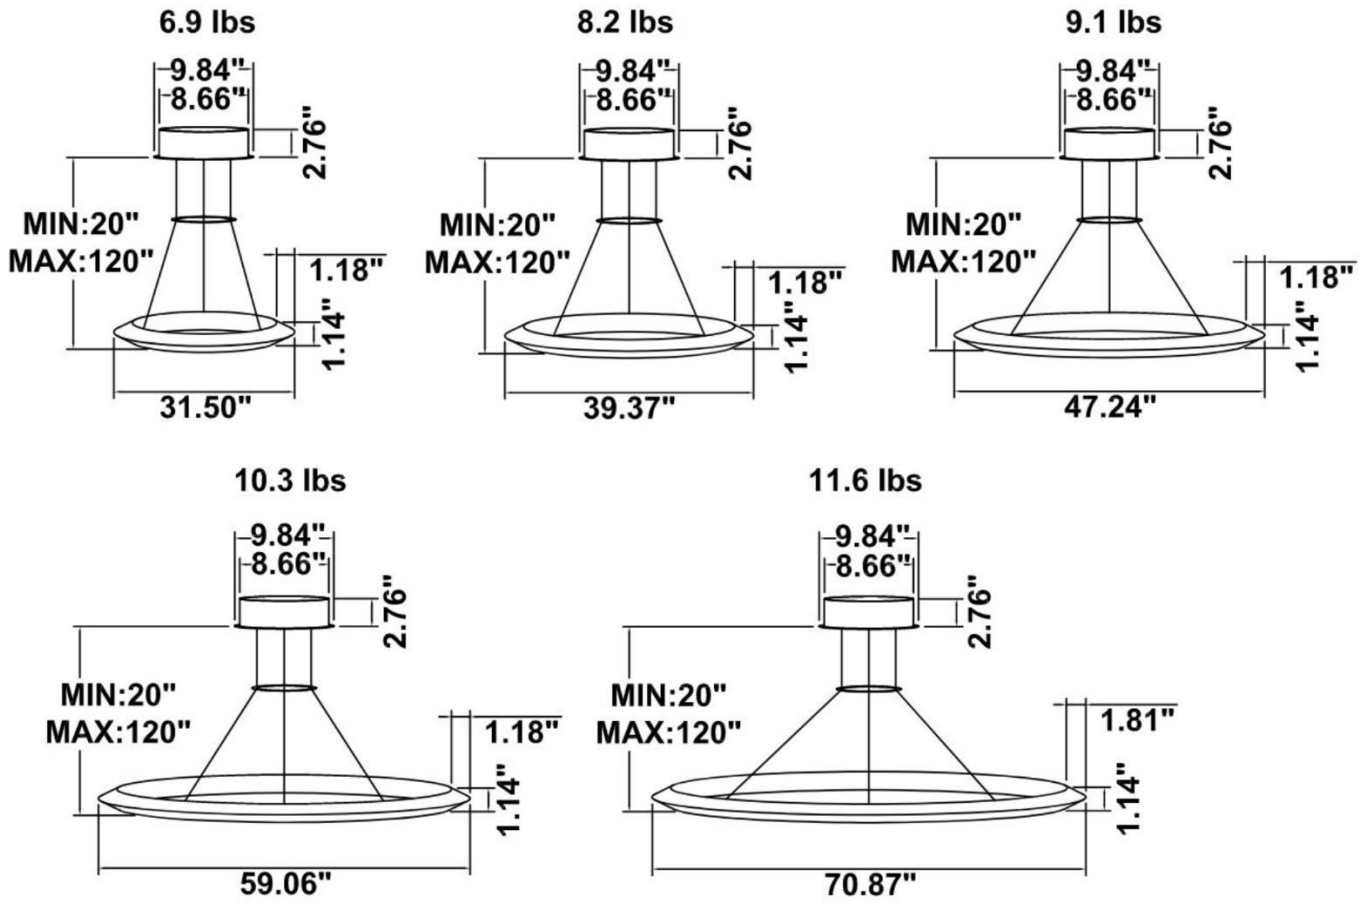

FEATURES

- 5-year limited warranty.
- Ships assembled.
- Illumination inside or outside the profile.
- Extruded aluminum housing up to 70.87”, 1 continuous ring without joints.
- Fixture lumens per watt ratio up to 82 LPW for illumination outside, up to 72 LPW for illumination inside, not including RGBW.
- 10’ standard adjustable aircraft cables/power cord adjust by push button grippers, custom length available.
- Can be remote driver mounted or driver concealed within the canopy, can be mounted on sloped ceiling.

DIMENSIONS & WEIGHTS: Canopy Size for ZigBee & DMX: 15.75" x 2.76"

SB-H01A Canopy mount with ring light inside.

SB-H01B Canopy mount with ring light outside.

SB-H01C Remote driver with cables fixed directly to the ceiling, light inside.
(Remote driver box size: L10.83" X W3.78" X H1.81")

SB-H01D Remote driver with cables fixed directly to the ceiling, light outside.
(Driver box size: L10.83" X W3.78" X H1.81")

SB-H01E Canopy mount with accent ring, light inside.

SB-H01F Canopy mount with accent ring, light outside.

SB-H01B50W 39.37" 50W @ 4000K

SB-H01B60W 47.24" 60W @ 4000K

SB-H01B70W 59.06" 70W @ 4000K

SB-H01B80W 70.87" 80W @ 4000K

Flux out:436.0 lm

Height	Eavg, Emax	Angle:90.00deg	Diameter
1m	138.8, 222.4lx		200.00cm
2m	34.69, 55.61lx		400.00cm
3m	15.42, 24.72lx		600.00cm
4m	8.673, 13.90lx		800.00cm
5m	5.551, 8.897lx		1000.00cm
6m	3.855, 6.179lx		1200.00cm
7m	2.832, 4.540lx		1400.00cm
8m	2.168, 3.476lx		1600.00cm
9m	1.713, 2.746lx		1800.00cm
10m	1.388, 2.224lx		2000.00cm