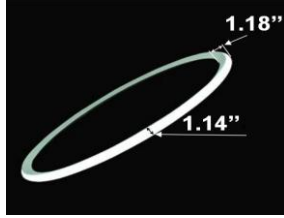

Light outside