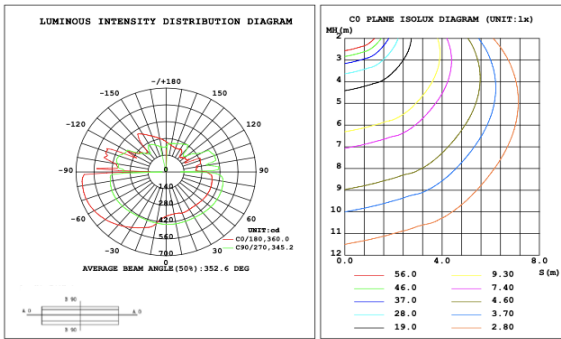

PHOTOMETRIC: Illumination Inside the profile

SB-H01A40W 31.50" 40W @ 4000K

SB-H01A50W 39.37" 50W @ 4000K

SB-H01A60W 47.24" 60W @ 4000K

SB-H01A70W 59.06" 70W @ 4000K

SB-H01A80W 70.87" 80W @ 4000K

Illumination Outside the profile
SB-H01B40W 31.50" 40W @ 4000K

SB-H01B50W 39.37" 50W @ 4000K

SB-H01B60W 47.24" 60W @ 4000K

SB-H01B70W 59.06" 70W @ 4000K

SB-H01B80W 70.87" 80W @ 4000K

Flux out:436.0 lm

Height	Eavg, Emax	Angle:90.00deg	Diameter
1m	138.8, 222.4lx		200.00cm
2m	34.69, 55.61lx		400.00cm
3m	15.42, 24.72lx		600.00cm
4m	8.673, 13.90lx		800.00cm
5m	5.551, 8.897lx		1000.00cm
6m	3.855, 6.179lx		1200.00cm
7m	2.832, 4.540lx		1400.00cm
8m	2.168, 3.476lx		1600.00cm
9m	1.713, 2.746lx		1800.00cm
10m	1.388, 2.224lx		2000.00cm