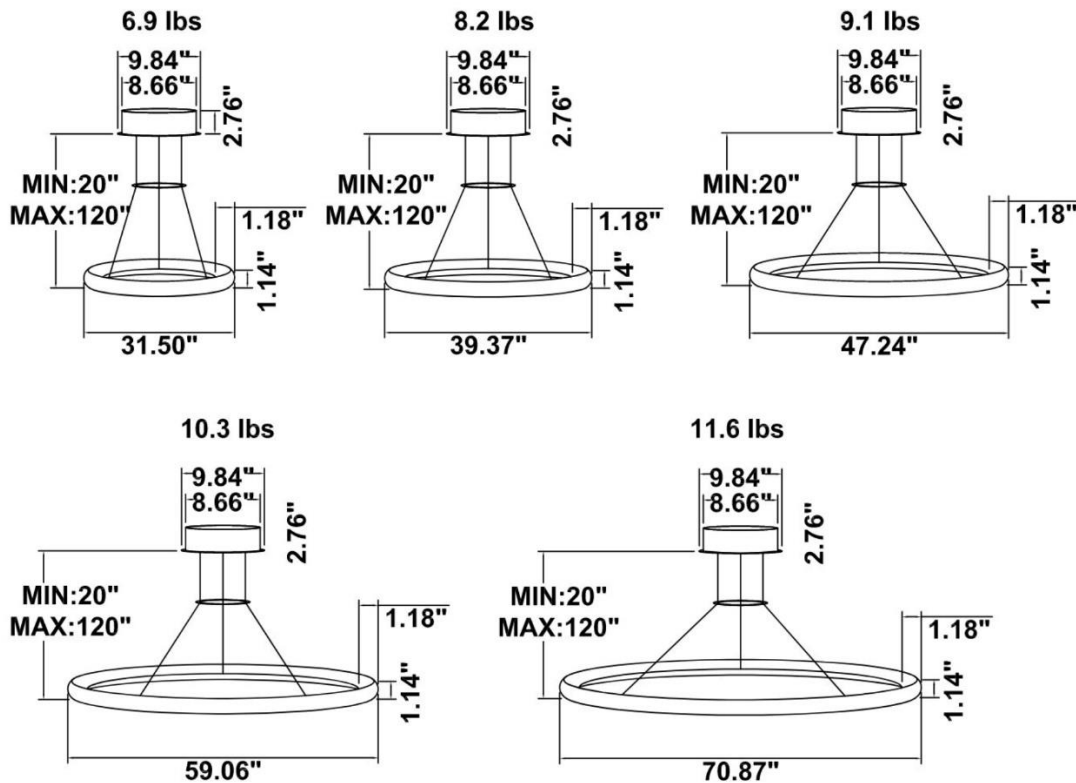

FEATURES

- 5-year limited warranty.
- Ships assembled.
- Illumination inside or outside the profile.
- Extruded aluminum housing up to 70.87”, 1 continuous ring without joints.
- Fixture lumens per watt ratio up to 82 LPW for illumination outside, up to 72 LPW for illumination inside, not including RGBW.
- 10’ standard adjustable aircraft cables/power cord adjust by push button grippers, custom length available.
- Can be remote driver mounted or driver concealed within the canopy, can be mounted on sloped ceiling.

DIMENSIONS & WEIGHTS: Canopy Size for ZigBee & DMX: 15.75" x 2.76"

SB-H01A Canopy mount with ring light inside.

SB-H01B Canopy mount with ring light outside.

SB-H01C Remote driver with cables fixed directly to the ceiling, light inside.
(Remote driver box size: L10.83" X W3.78" X H1.81")

SB-H01D Remote driver with cables fixed directly to the ceiling, light outside.
(Driver box size: L10.83" X W3.78" X H1.81")

SB-H01E Canopy mount with accent ring, light inside.

SB-H01F Canopy mount with accent ring, light outside.

SB-H01B50W 39.37" 50W @ 4000K

SB-H01B60W 47.24" 60W @ 4000K

SB-H01B70W 59.06" 70W @ 4000K

SB-H01B80W 70.87" 80W @ 4000K

Flux out:436.0 lm

Height	Eavg, Emax	Angle:90.00deg	Diameter
1m	138.8, 222.4lx		200.00cm
2m	34.69, 55.61lx		400.00cm
3m	15.42, 24.72lx		600.00cm
4m	8.673, 13.90lx		800.00cm
5m	5.551, 8.897lx		1000.00cm
6m	3.855, 6.179lx		1200.00cm
7m	2.832, 4.540lx		1400.00cm
8m	2.168, 3.476lx		1600.00cm
9m	1.713, 2.746lx		1800.00cm
10m	1.388, 2.224lx		2000.00cm