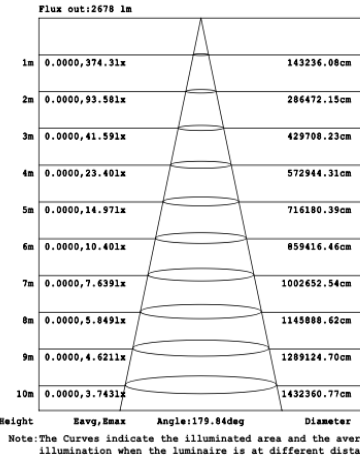

PHOTOMETRIC: Illumination Inside the profile

SB-H01A40W 31.50" 40W @ 4000K

SB-H01A50W 39.37" 50W @ 4000K

SB-H01A60W 47.24" 60W @ 4000K

SB-H01A70W 59.06" 70W @ 4000K

SB-H01A80W 70.87" 80W @ 4000K

Illumination Outside the profile
SB-H01B40W 31.50" 40W @ 4000K

SB-H01B50W 39.37" 50W @ 4000K

SB-H01B60W 47.24" 60W @ 4000K

SB-H01B70W 59.06" 70W @ 4000K

SB-H01B80W 70.87" 80W @ 4000K

Flux out:436.0 lm

Height	Eavg, Emax	Angle:90.00deg	Diameter
1m	138.8, 222.4lx		200.00cm
2m	34.69, 55.61lx		400.00cm
3m	15.42, 24.72lx		600.00cm
4m	8.673, 13.90lx		800.00cm
5m	5.551, 8.897lx		1000.00cm
6m	3.855, 6.179lx		1200.00cm
7m	2.832, 4.540lx		1400.00cm
8m	2.168, 3.476lx		1600.00cm
9m	1.713, 2.746lx		1800.00cm
10m	1.388, 2.224lx		2000.00cm