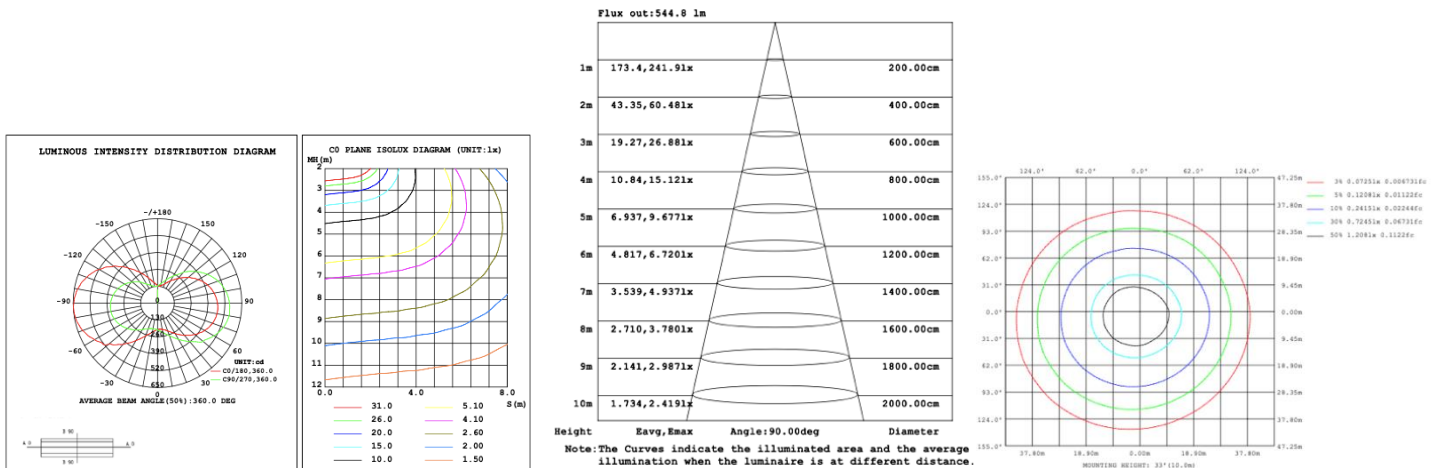

PHOTOMETRIC: Illumination Inside the profile

SB-H01A40W 31.50" 40W @ 4000K

SB-H01A50W 39.37" 50W @ 4000K

SB-H01A60W 47.24" 60W @ 4000K

SB-H01A70W 59.06" 70W @ 4000K

SB-H01A80W 70.87" 80W @ 4000K

Illumination Outside the profile
SB-H01B40W 31.50" 40W @ 4000K

SB-H01B50W 39.37" 50W @ 4000K

SB-H01B60W 47.24" 60W @ 4000K

SB-H01B70W 59.06" 70W @ 4000K

SB-H01B80W 70.87" 80W @ 4000K

Flux out:436.0 lm

Height	Eavg, Emax	Angle:90.00deg	Diameter
1m	138.8, 222.4lx		200.00cm
2m	34.69, 55.61lx		400.00cm
3m	15.42, 24.72lx		600.00cm
4m	8.673, 13.90lx		800.00cm
5m	5.551, 8.897lx		1000.00cm
6m	3.855, 6.179lx		1200.00cm
7m	2.832, 4.540lx		1400.00cm
8m	2.168, 3.476lx		1600.00cm
9m	1.713, 2.746lx		1800.00cm
10m	1.388, 2.224lx		2000.00cm