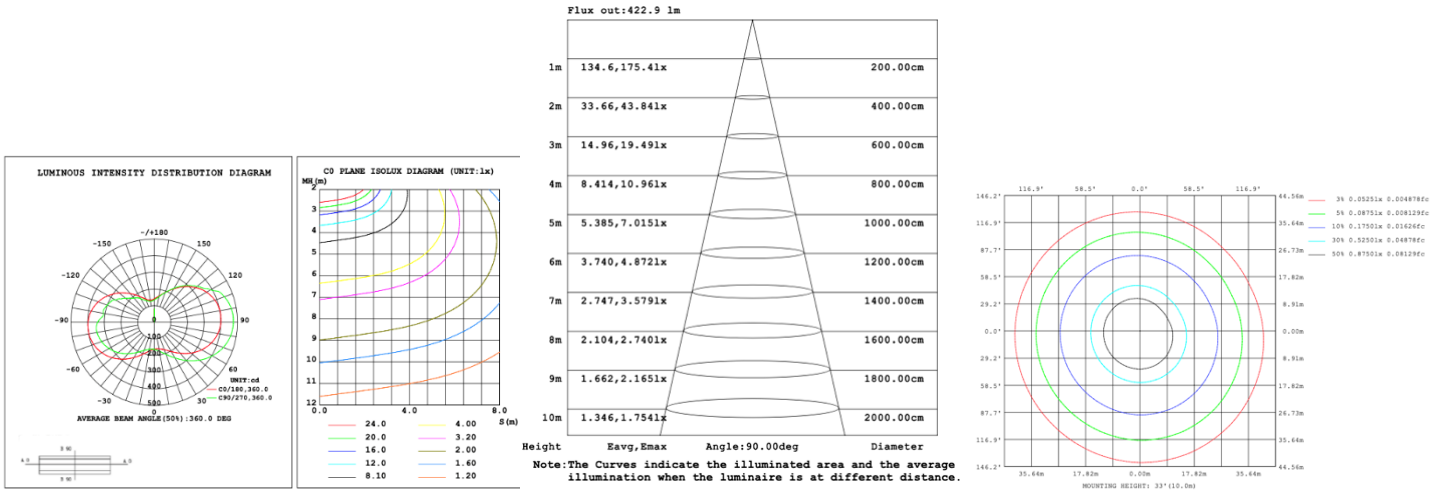

PHOTOMETRIC: Illumination Inside the profile

SB-H01A40W 31.50" 40W @ 4000K

SB-H01A50W 39.37" 50W @ 4000K

SB-H01A60W 47.24" 60W @ 4000K

SB-H01A70W 59.06" 70W @ 4000K

SB-H01A80W 70.87" 80W @ 4000K

Illumination Outside the profile
SB-H01B40W 31.50" 40W @ 4000K

SB-H01B50W 39.37" 50W @ 4000K

SB-H01B60W 47.24" 60W @ 4000K

SB-H01B70W 59.06" 70W @ 4000K

SB-H01B80W 70.87" 80W @ 4000K

Flux out:436.0 lm

Height	Eavg, Emax	Angle:90.00deg	Diameter
1m	138.8, 222.4lx		200.00cm
2m	34.69, 55.61lx		400.00cm
3m	15.42, 24.72lx		600.00cm
4m	8.673, 13.90lx		800.00cm
5m	5.551, 8.897lx		1000.00cm
6m	3.855, 6.179lx		1200.00cm
7m	2.832, 4.540lx		1400.00cm
8m	2.168, 3.476lx		1600.00cm
9m	1.713, 2.746lx		1800.00cm
10m	1.388, 2.224lx		2000.00cm