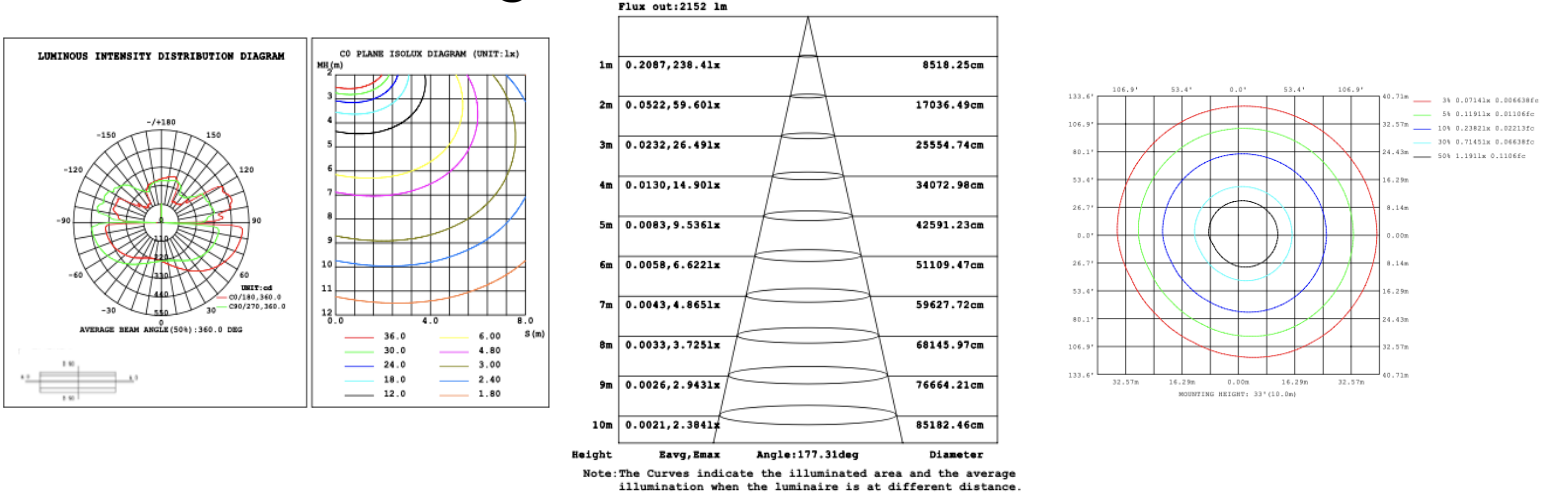

PHOTOMETRIC: Illumination Inside the profile

SB-H01A40W 31.50" 40W @ 4000K

SB-H01A50W 39.37" 50W @ 4000K

SB-H01A60W 47.24" 60W @ 4000K

SB-H01A70W 59.06" 70W @ 4000K

SB-H01A80W 70.87" 80W @ 4000K

Illumination Outside the profile
SB-H01B40W 31.50" 40W @ 4000K

SB-H01B50W 39.37" 50W @ 4000K

SB-H01B60W 47.24" 60W @ 4000K

SB-H01B70W 59.06" 70W @ 4000K

SB-H01B80W 70.87" 80W @ 4000K

Flux out:436.0 lm

Height	Eavg, Emax	Angle:90.00deg	Diameter
1m	138.8, 222.4lx		200.00cm
2m	34.69, 55.61lx		400.00cm
3m	15.42, 24.72lx		600.00cm
4m	8.673, 13.90lx		800.00cm
5m	5.551, 8.897lx		1000.00cm
6m	3.855, 6.179lx		1200.00cm
7m	2.832, 4.540lx		1400.00cm
8m	2.168, 3.476lx		1600.00cm
9m	1.713, 2.746lx		1800.00cm
10m	1.388, 2.224lx		2000.00cm