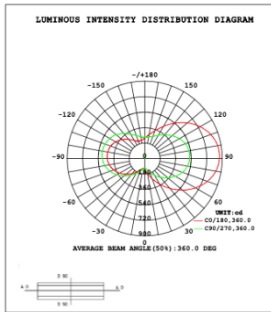

PHOTOMETRIC: Illumination Inside the profile

SB-H01A40W 31.50" 40W @ 4000K

SB-H01A50W 39.37" 50W @ 4000K

SB-H01A60W 47.24" 60W @ 4000K

SB-H01A70W 59.06" 70W @ 4000K

SB-H01A80W 70.87" 80W @ 4000K

Illumination Outside the profile
SB-H01B40W 31.50" 40W @ 4000K

SB-H01B50W 39.37" 50W @ 4000K

SB-H01B60W 47.24" 60W @ 4000K

SB-H01B70W 59.06" 70W @ 4000K

SB-H01B80W 70.87" 80W @ 4000K

Flux out:436.0 lm

Height	Eavg, Emax	Angle:90.00deg	Diameter
1m	138.8, 222.4lx		200.00cm
2m	34.69, 55.61lx		400.00cm
3m	15.42, 24.72lx		600.00cm
4m	8.673, 13.90lx		800.00cm
5m	5.551, 8.897lx		1000.00cm
6m	3.855, 6.179lx		1200.00cm
7m	2.832, 4.540lx		1400.00cm
8m	2.168, 3.476lx		1600.00cm
9m	1.713, 2.746lx		1800.00cm
10m	1.388, 2.224lx		2000.00cm