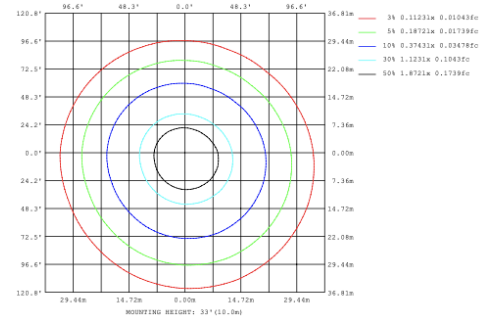

PHOTOMETRIC: Illumination Inside the profile

SB-H01A40W 31.50" 40W @ 4000K

SB-H01A50W 39.37" 50W @ 4000K

SB-H01A60W 47.24" 60W @ 4000K

SB-H01A70W 59.06" 70W @ 4000K

SB-H01A80W 70.87" 80W @ 4000K

Illumination Outside the profile
SB-H01B40W 31.50" 40W @ 4000K

SB-H01B50W 39.37" 50W @ 4000K

SB-H01B60W 47.24" 60W @ 4000K

SB-H01B70W 59.06" 70W @ 4000K

SB-H01B80W 70.87" 80W @ 4000K

Flux out:436.0 lm

Height	Eavg, Emax	Angle:90.00deg	Diameter
1m	138.8, 222.4lx		200.00cm
2m	34.69, 55.61lx		400.00cm
3m	15.42, 24.72lx		600.00cm
4m	8.673, 13.90lx		800.00cm
5m	5.551, 8.897lx		1000.00cm
6m	3.855, 6.179lx		1200.00cm
7m	2.832, 4.540lx		1400.00cm
8m	2.168, 3.476lx		1600.00cm
9m	1.713, 2.746lx		1800.00cm
10m	1.388, 2.224lx		2000.00cm