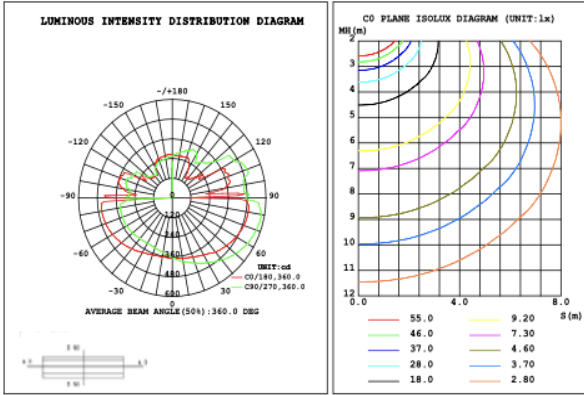

PHOTOMETRIC: Illumination Inside the profile

SB-H01A40W 31.50" 40W @ 4000K

SB-H01A50W 39.37" 50W @ 4000K

SB-H01A60W 47.24" 60W @ 4000K

SB-H01A70W 59.06" 70W @ 4000K

SB-H01A80W 70.87" 80W @ 4000K

Illumination Outside the profile
SB-H01B40W 31.50" 40W @ 4000K

SB-H01B50W 39.37" 50W @ 4000K

SB-H01B60W 47.24" 60W @ 4000K

SB-H01B70W 59.06" 70W @ 4000K

SB-H01B80W 70.87" 80W @ 4000K

Flux out:436.0 lm

Height	Eavg, Emax	Angle:90.00deg	Diameter
1m	138.8, 222.4lx		200.00cm
2m	34.69, 55.61lx		400.00cm
3m	15.42, 24.72lx		600.00cm
4m	8.673, 13.90lx		800.00cm
5m	5.551, 8.897lx		1000.00cm
6m	3.855, 6.179lx		1200.00cm
7m	2.832, 4.540lx		1400.00cm
8m	2.168, 3.476lx		1600.00cm
9m	1.713, 2.746lx		1800.00cm
10m	1.388, 2.224lx		2000.00cm