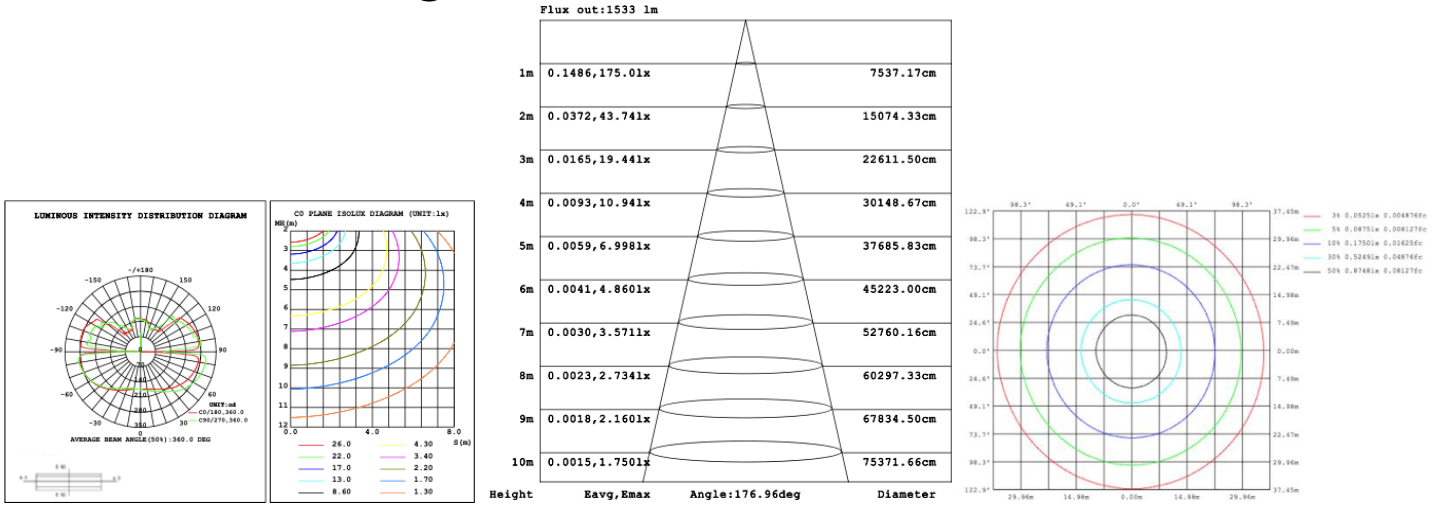

PHOTOMETRIC: Illumination Inside the profile

SB-H01A40W 31.50" 40W @ 4000K

SB-H01A50W 39.37" 50W @ 4000K

SB-H01A60W 47.24" 60W @ 4000K

SB-H01A70W 59.06" 70W @ 4000K

SB-H01A80W 70.87" 80W @ 4000K

Illumination Outside the profile
SB-H01B40W 31.50" 40W @ 4000K