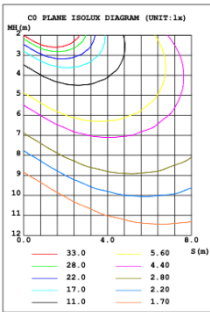

PHOTOMETRIC: Illumination Inside the profile

SB-H01A40W 31.50" 40W @ 4000K

SB-H01A50W 39.37" 50W @ 4000K

SB-H01A60W 47.24" 60W @ 4000K

SB-H01A70W 59.06" 70W @ 4000K

SB-H01A80W 70.87" 80W @ 4000K

Illumination Outside the profile
SB-H01B40W 31.50" 40W @ 4000K

SB-H01B50W 39.37" 50W @ 4000K

SB-H01B60W 47.24" 60W @ 4000K

SB-H01B70W 59.06" 70W @ 4000K

SB-H01B80W 70.87" 80W @ 4000K

Flux out:436.0 lm

Height	Eavg, Emax	Angle:90.00deg	Diameter
1m	138.8, 222.4lx		200.00cm
2m	34.69, 55.61lx		400.00cm
3m	15.42, 24.72lx		600.00cm
4m	8.673, 13.90lx		800.00cm
5m	5.551, 8.897lx		1000.00cm
6m	3.855, 6.179lx		1200.00cm
7m	2.832, 4.540lx		1400.00cm
8m	2.168, 3.476lx		1600.00cm
9m	1.713, 2.746lx		1800.00cm
10m	1.388, 2.224lx		2000.00cm