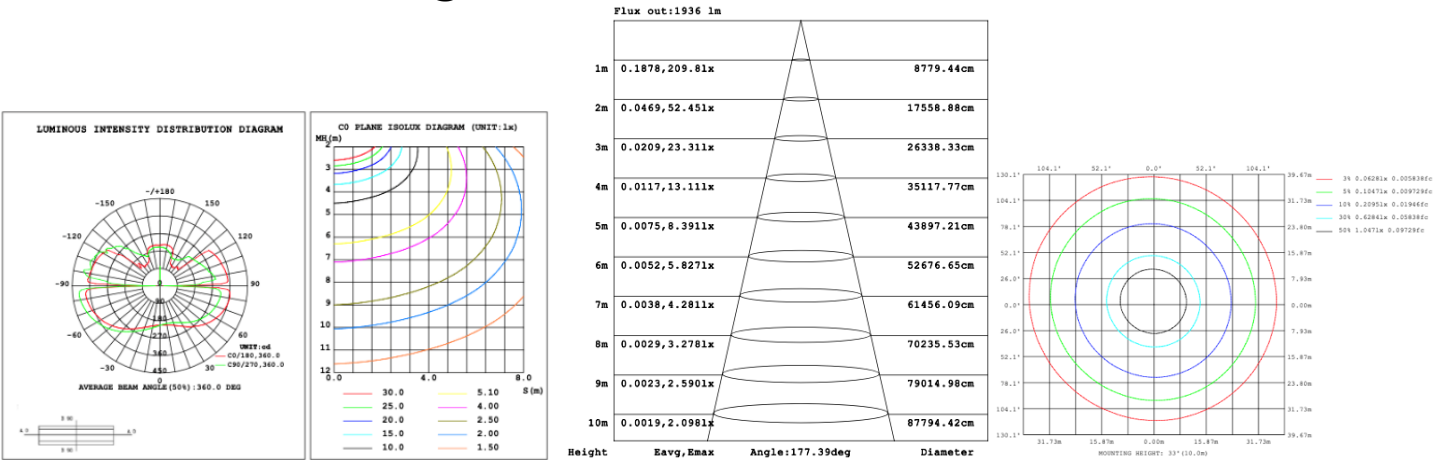

PHOTOMETRIC: Illumination Inside the profile

SB-H01A40W 31.50" 40W @ 4000K

SB-H01A50W 39.37" 50W @ 4000K

SB-H01A60W 47.24" 60W @ 4000K

SB-H01A70W 59.06" 70W @ 4000K

SB-H01A80W 70.87" 80W @ 4000K

Illumination Outside the profile
SB-H01B40W 31.50" 40W @ 4000K