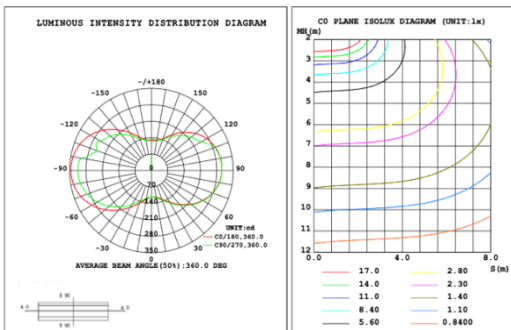

PHOTOMETRIC: Illumination Inside the profile

SB-H01A40W 31.50" 40W @ 4000K

SB-H01A50W 39.37" 50W @ 4000K

SB-H01A60W 47.24" 60W @ 4000K

SB-H01A70W 59.06" 70W @ 4000K

SB-H01A80W 70.87" 80W @ 4000K

Illumination Outside the profile
SB-H01B40W 31.50" 40W @ 4000K

SB-H01B50W 39.37" 50W @ 4000K

SB-H01B60W 47.24" 60W @ 4000K

SB-H01B70W 59.06" 70W @ 4000K

SB-H01B80W 70.87" 80W @ 4000K

Flux out:436.0 lm

Height	Eavg, Emax	Angle:90.00deg	Diameter
1m	138.8, 222.4lx		200.00cm
2m	34.69, 55.61lx		400.00cm
3m	15.42, 24.72lx		600.00cm
4m	8.673, 13.90lx		800.00cm
5m	5.551, 8.897lx		1000.00cm
6m	3.855, 6.179lx		1200.00cm
7m	2.832, 4.540lx		1400.00cm
8m	2.168, 3.476lx		1600.00cm
9m	1.713, 2.746lx		1800.00cm
10m	1.388, 2.224lx		2000.00cm