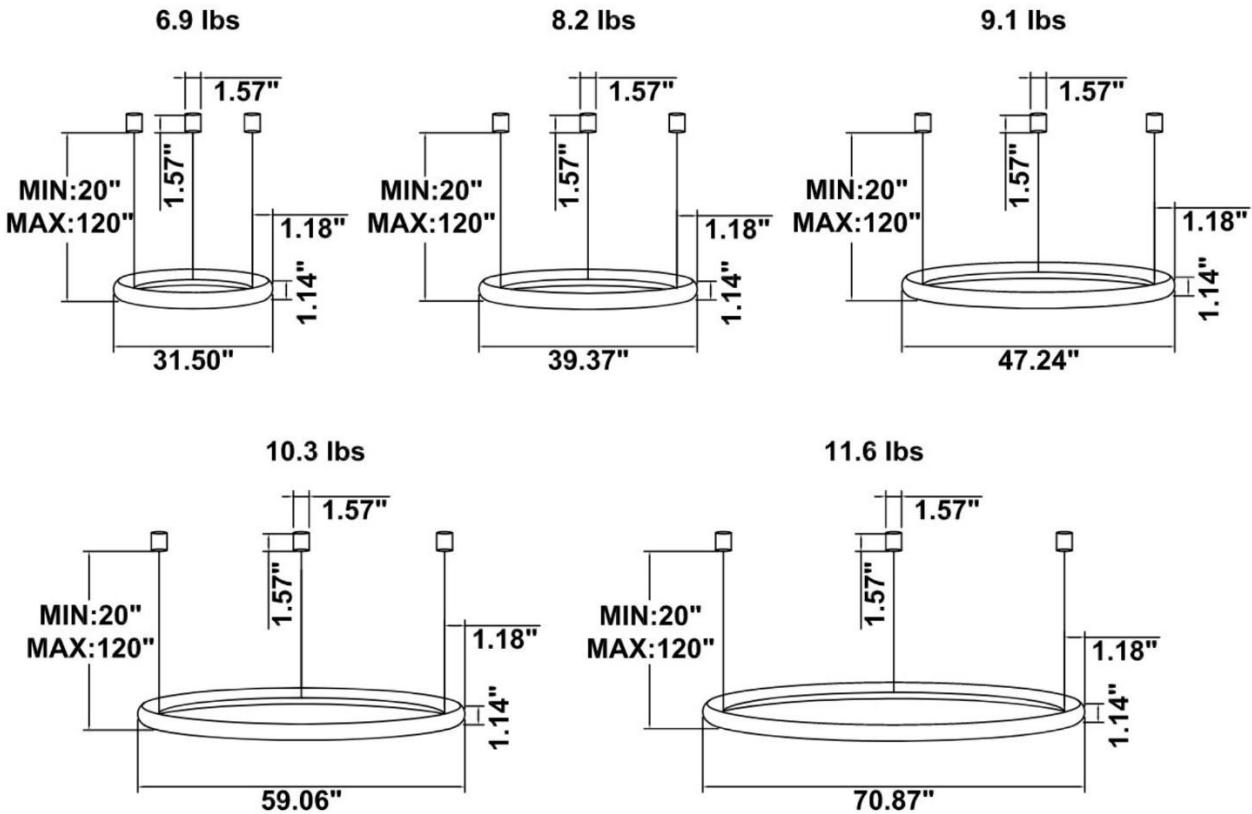

FEATURES

- 5-year limited warranty.
- Ships assembled.
- Illumination inside or outside the profile.
- Extruded aluminum housing up to 70.87”, 1 continuous ring without joints.
- Fixture lumens per watt ratio up to 82 LPW for illumination outside, up to 72 LPW for illumination inside, not including RGBW.
- 10’ standard adjustable aircraft cables/power cord adjust by push button grippers, custom length available.
- Can be remote driver mounted or driver concealed within the canopy, can be mounted on sloped ceiling.

DIMENSIONS & WEIGHTS: Canopy Size for ZigBee & DMX: 15.75" x 2.76"

SB-H01A Canopy mount with ring light inside.

SB-H01B Canopy mount with ring light outside.

SB-H01C Remote driver with cables fixed directly to the ceiling, light inside.
(Remote driver box size: L10.83" X W3.78" X H1.81")

SB-H01D Remote driver with cables fixed directly to the ceiling, light outside.
(Driver box size: L10.83" X W3.78" X H1.81")

SB-H01E Canopy mount with accent ring, light inside.

SB-H01F Canopy mount with accent ring, light outside.

SB-H01B50W 39.37" 50W @ 4000K

SB-H01B60W 47.24" 60W @ 4000K

SB-H01B70W 59.06" 70W @ 4000K

SB-H01B80W 70.87" 80W @ 4000K

Flux out:436.0 lm

Height	Eavg, Emax	Angle:90.00deg	Diameter
1m	138.8, 222.4lx		200.00cm
2m	34.69, 55.61lx		400.00cm
3m	15.42, 24.72lx		600.00cm
4m	8.673, 13.90lx		800.00cm
5m	5.551, 8.897lx		1000.00cm
6m	3.855, 6.179lx		1200.00cm
7m	2.832, 4.540lx		1400.00cm
8m	2.168, 3.476lx		1600.00cm
9m	1.713, 2.746lx		1800.00cm
10m	1.388, 2.224lx		2000.00cm