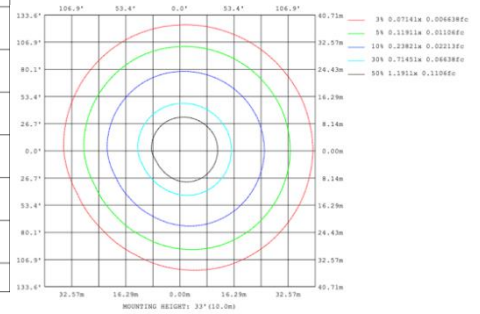

SB-H01A40W 31.50" 40W @ 4000K

SB-H01A50W 39.37" 50W @ 4000K

SB-H01A60W 47.24" 60W @ 4000K

Flux out:2152 lm

Height	Eavg, Emax	Angle:177.31deg	Diameter
1m	0.2087,238.41x		8518.25cm
2m	0.0522,59.601x		17036.49cm
3m	0.0232,26.491x		25554.74cm
4m	0.0130,14.901x		34072.98cm
5m	0.0083,9.5361x		42591.23cm
6m	0.0058,6.6221x		51109.47cm
7m	0.0043,4.8651x		59627.72cm
8m	0.0033,3.7251x		68145.97cm
9m	0.0026,2.9431x		76664.21cm
10m	0.0021,2.3841x		85182.46cm

SB-H01A70W 59.06" 70W @ 4000K

Flux out:2678 lm

Height	Eavg, Emax	Angle:179.84deg	Diameter
1m	0.0000,374.31x		143236.08cm
2m	0.0000,93.581x		286472.15cm
3m	0.0000,41.591x		429708.23cm
4m	0.0000,23.401x		572944.31cm
5m	0.0000,14.971x		716180.39cm
6m	0.0000,10.401x		859416.46cm
7m	0.0000,7.6391x		1002652.54cm
8m	0.0000,5.8491x		1145888.62cm
9m	0.0000,4.6211x		1289124.70cm
10m	0.0000,3.7431x		1432360.77cm

SB-H01A80W 70.87" 80W @ 4000K

Flux out:816.0 lm

Height	Eavg, Emax	Angle:90.00deg	Diameter
1m	259.7,442.81x		200.00cm
2m	64.94,110.71x		400.00cm
3m	28.86,49.201x		600.00cm
4m	16.23,27.671x		800.00cm
5m	10.39,17.711x		1000.00cm
6m	7.215,12.301x		1200.00cm
7m	5.301,9.0371x		1400.00cm
8m	4.058,6.9191x		1600.00cm
9m	3.207,5.4671x		1800.00cm
10m	2.597,4.4281x		2000.00cm