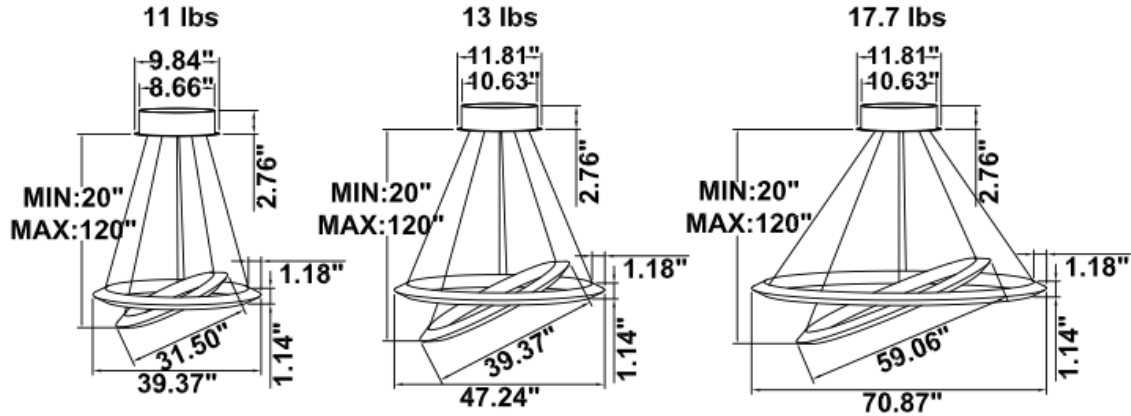

DIMENSIONS & WEIGHTS: Canopy Size for ZigBee & DMX: 15.75" x 2.76"

SB-H02A Canopy mount with swiveled rings, light inside.

SB-H02B Canopy mount, top ring light outside, bottom ring light inside.

SB-H02C Remote mount, cables fixed directly in the ceiling, light inside.
(Driver box size: L10.83" X W3.78" X H1.81")