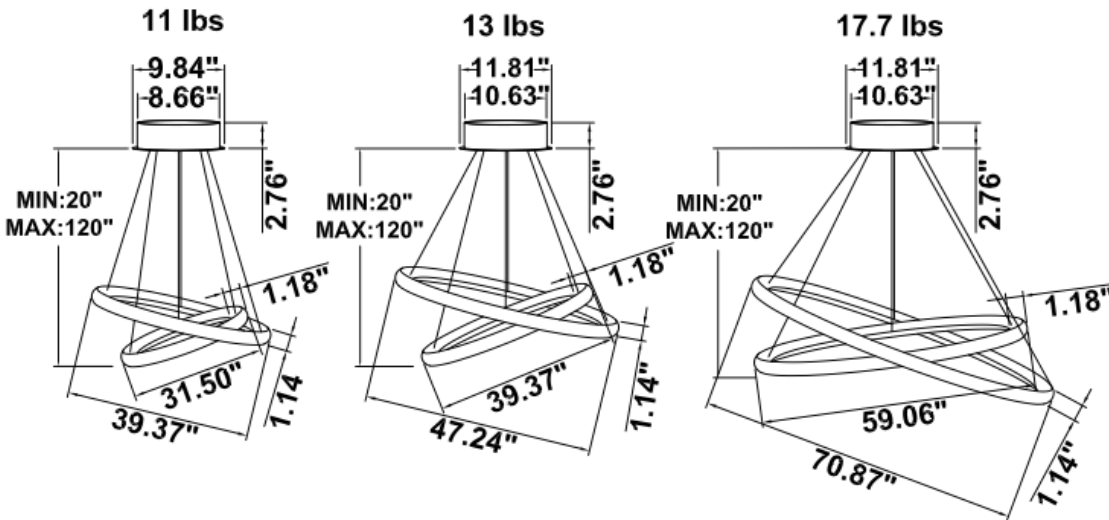

DIMENSIONS & WEIGHTS: Canopy Size for ZigBee & DMX: 15.75" x 2.76"

SB-H02A Canopy mount with swiveled rings, light inside.

SB-H02B Canopy mount, top ring light outside, bottom ring light inside.

SB-H02C Remote mount, cables fixed directly in the ceiling, light inside.
(Driver box size: L10.83" X W3.78" X H1.81")

SB-H02J Canopy mount with light inside.

SB-H02K Canopy mount with swiveled rings, light outside.

SB-H02L Remote mount, cables fixed directly in the ceiling, light outside.
(Driver box size: L10.83" X W3.78" X H1.81")