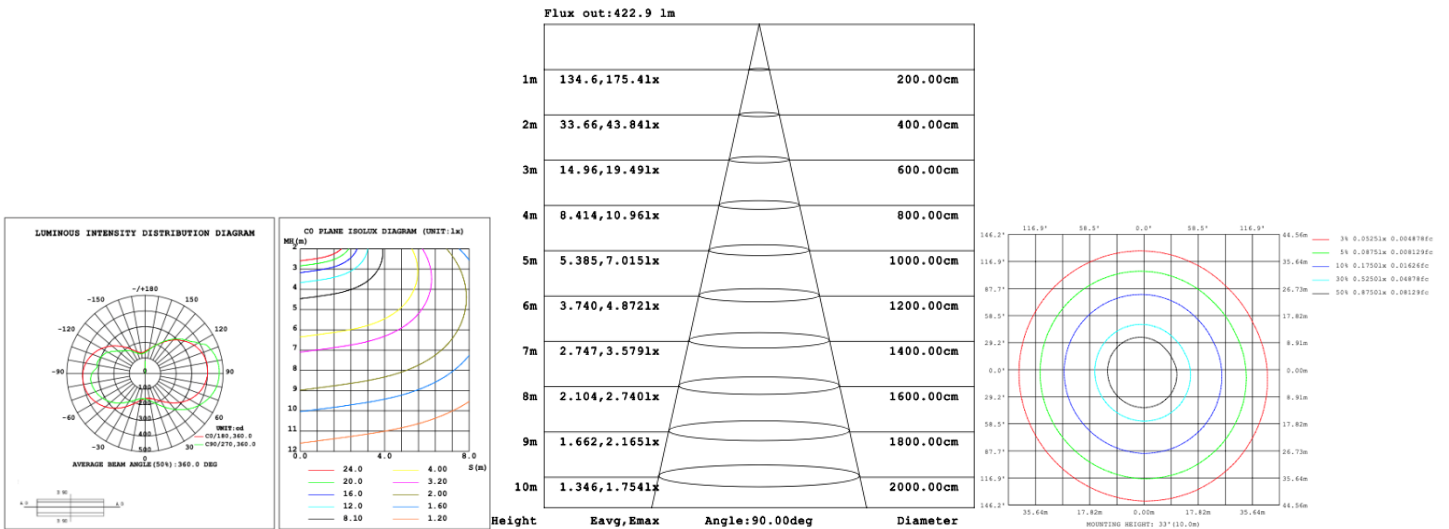

SB-H01A70W 59.06" 70W @ 4000K

Flux out:2678 lm

Height	Eavg, Emax	Angle:179.84deg	Diameter
1m	0.0000,374.31x		143236.08cm
2m	0.0000,93.581x		286472.15cm
3m	0.0000,41.591x		429708.23cm
4m	0.0000,23.401x		572944.31cm
5m	0.0000,14.971x		716180.39cm
6m	0.0000,10.401x		859416.46cm
7m	0.0000,7.6391x		1002652.54cm
8m	0.0000,5.8491x		1145888.62cm
9m	0.0000,4.6211x		1289124.70cm
10m	0.0000,3.7431x		1432360.77cm

SB-H01A80W 70.87" 80W @ 4000K

Flux out:816.0 lm

Height	Eavg, Emax	Angle:90.00deg	Diameter
1m	259.7,442.81x		200.00cm
2m	64.94,110.71x		400.00cm
3m	28.86,49.201x		600.00cm
4m	16.23,27.671x		800.00cm
5m	10.39,17.711x		1000.00cm
6m	7.215,12.301x		1200.00cm
7m	5.301,9.0371x		1400.00cm
8m	4.058,6.9191x		1600.00cm
9m	3.207,5.4671x		1800.00cm
10m	2.597,4.4281x		2000.00cm

Illumination Outside the profile
SB-H01B40W 31.50" 40W @ 4000K

SB-H01B50W 39.37" 50W @ 4000K

SB-H01B60W 47.24" 60W @ 4000K

SB-H01B70W 59.06" 70W @ 4000K

Flux out: 544.8 lm

Height	Eavg, Emax	Angle: 90.00deg	Diameter
1m	173.4, 241.91x		200.00cm
2m	43.35, 60.481x		400.00cm
3m	19.27, 26.881x		600.00cm
4m	10.84, 15.121x		800.00cm
5m	6.937, 9.6771x		1000.00cm
6m	4.817, 6.7201x		1200.00cm
7m	3.539, 4.9371x		1400.00cm
8m	2.710, 3.7801x		1600.00cm
9m	2.141, 2.9871x		1800.00cm
10m	1.734, 2.4191x		2000.00cm