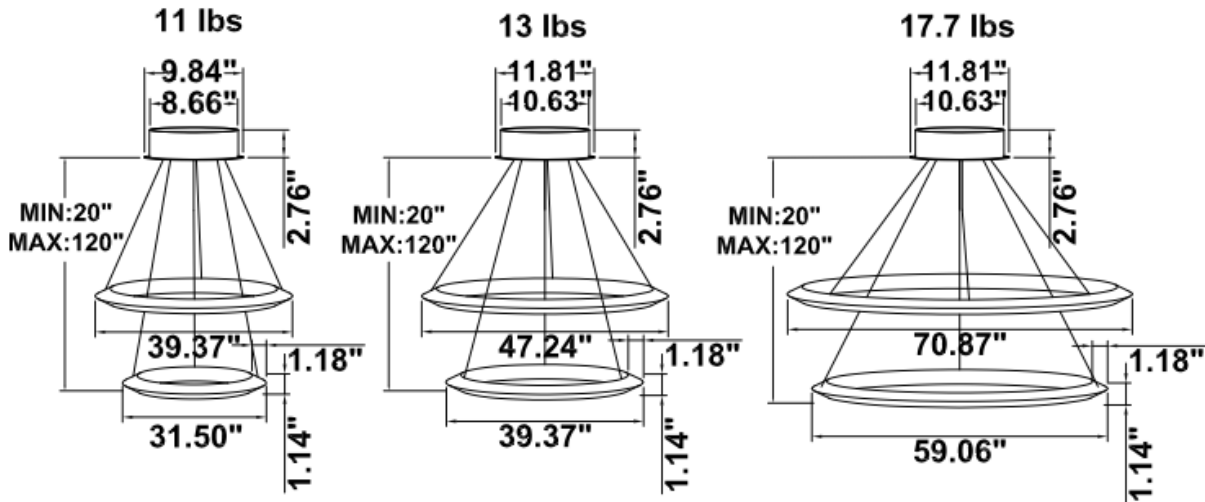

Light inside

Light outside

FEATURES

- 5-year limited warranty.
- Ships assembled.
- Illumination inside or outside the profile.
- Extruded aluminum housing up to 70.87”, 1 continuous ring without joints.
- Fixture lumens per watt ratio up to 82 LPW for illumination outside, up to 72 LPW for illumination inside, not including RGBW.
- 10’ standard adjustable aircraft cables/power cord adjust by push button grippers, custom length available.
- Can be remote driver mounted or driver concealed within the canopy, can be mounted on sloped ceiling.

DIMENSIONS & WEIGHTS: Canopy Size for ZigBee & DMX: 15.75" x 2.76"

SB-H02A Canopy mount with swiveled rings, light inside.

SB-H02B Canopy mount, top ring light outside, bottom ring light inside.

SB-H02C Remote mount, cables fixed directly in the ceiling, light inside.
(Driver box size: L10.83" X W3.78" X H1.81")

SB-H02J Canopy mount with light inside.

SB-H02K Canopy mount with swiveled rings, light outside.

SB-H02L Remote mount, cables fixed directly in the ceiling, light outside.
(Driver box size: L10.83" X W3.78" X H1.81")

SB-H01A40W 31.50" 40W @ 4000K

SB-H01A50W 39.37" 50W @ 4000K

SB-H01A60W 47.24" 60W @ 4000K

Flux out:2152 lm

Height	Eavg, Emax	Angle:177.31deg	Diameter
1m	0.2087,238.41x		8518.25cm
2m	0.0522,59.601x		17036.49cm
3m	0.0232,26.491x		25554.74cm
4m	0.0130,14.901x		34072.98cm
5m	0.0083,9.5361x		42591.23cm
6m	0.0058,6.6221x		51109.47cm
7m	0.0043,4.8651x		59627.72cm
8m	0.0033,3.7251x		68145.97cm
9m	0.0026,2.9431x		76664.21cm
10m	0.0021,2.3841x		85182.46cm