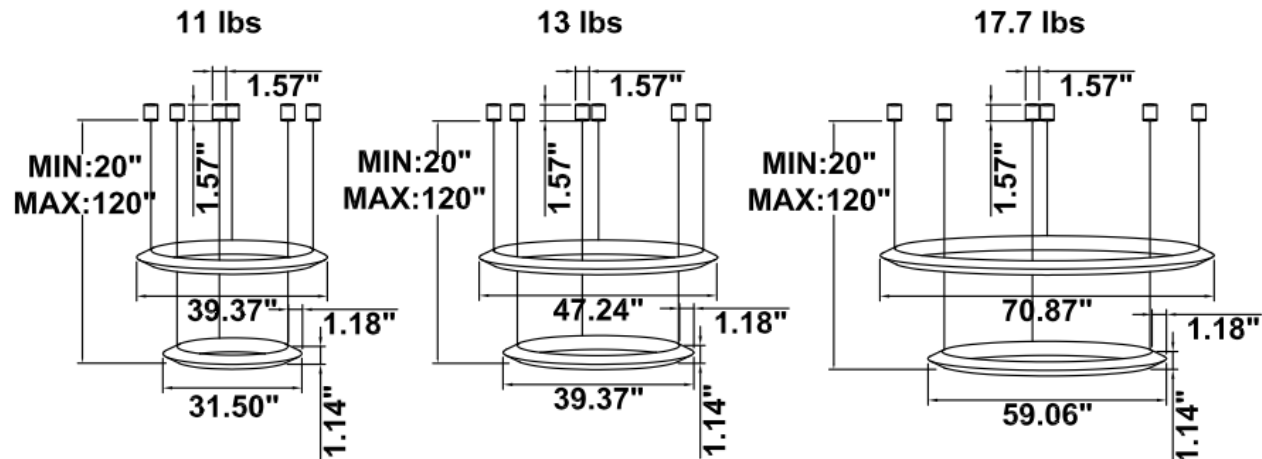

Light inside

Light outside

FEATURES

- 5-year limited warranty.
- Ships assembled.
- Illumination inside or outside the profile.
- Extruded aluminum housing up to 70.87”, 1 continuous ring without joints.
- Fixture lumens per watt ratio up to 82 LPW for illumination outside, up to 72 LPW for illumination inside, not including RGBW.
- 10’ standard adjustable aircraft cables/power cord adjust by push button grippers, custom length available.
- Can be remote driver mounted or driver concealed within the canopy, can be mounted on sloped ceiling.

DIMENSIONS & WEIGHTS: Canopy Size for ZigBee & DMX: 15.75" x 2.76"

SB-H02A Canopy mount with swiveled rings, light inside.

SB-H02B Canopy mount, top ring light outside, bottom ring light inside.

SB-H02C Remote mount, cables fixed directly in the ceiling, light inside.
(Driver box size: L10.83" X W3.78" X H1.81")

SB-H02D Remote mount, cables fixed directly in the ceiling, top ring light outside, bottom ring light inside. (Driver box size: L10.83" X W3.78" X H1.81")

SB-H02E Canopy mount, top ring light inside, bottom ring light outside.