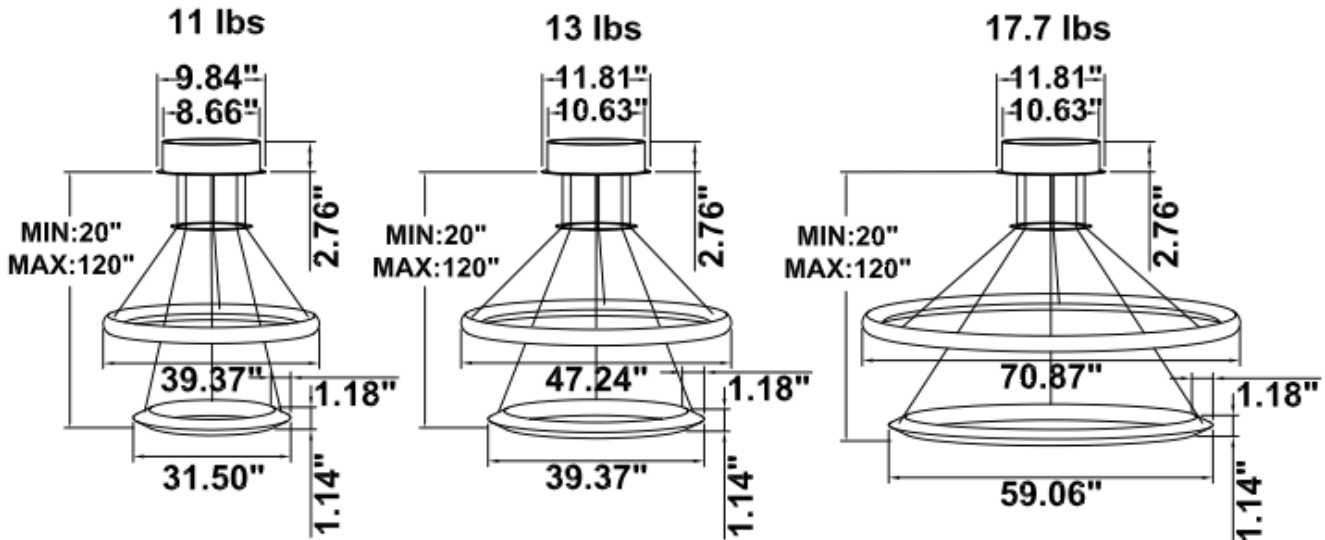

Light inside

Light outside

FEATURES

- 5-year limited warranty.
- Ships assembled.
- Illumination inside or outside the profile.
- Extruded aluminum housing up to 70.87”, 1 continuous ring without joints.
- Fixture lumens per watt ratio up to 82 LPW for illumination outside, up to 72 LPW for illumination inside, not including RGBW.
- 10’ standard adjustable aircraft cables/power cord adjust by push button grippers, custom length available.
- Can be remote driver mounted or driver concealed within the canopy, can be mounted on sloped ceiling.

DIMENSIONS & WEIGHTS: Canopy Size for ZigBee & DMX: 15.75" x 2.76"

SB-H02A Canopy mount with swiveled rings, light inside.

SB-H02B Canopy mount, top ring light outside, bottom ring light inside.

SB-H02C Remote mount, cables fixed directly in the ceiling, light inside.
(Driver box size: L10.83" X W3.78" X H1.81")

SB-H02J Canopy mount with light inside.

SB-H02K Canopy mount with swiveled rings, light outside.

SB-H02L Remote mount, cables fixed directly in the ceiling, light outside.
(Driver box size: L10.83" X W3.78" X H1.81")

SB-H01A40W 31.50" 40W @ 4000K

SB-H01A50W 39.37" 50W @ 4000K

SB-H01A60W 47.24" 60W @ 4000K

Flux out:2152 lm

Height	Eavg, Emax	Angle:177.31deg	Diameter
1m	0.2087,238.41x		8518.25cm
2m	0.0522,59.601x		17036.49cm
3m	0.0232,26.491x		25554.74cm
4m	0.0130,14.901x		34072.98cm
5m	0.0083,9.5361x		42591.23cm
6m	0.0058,6.6221x		51109.47cm
7m	0.0043,4.8651x		59627.72cm
8m	0.0033,3.7251x		68145.97cm
9m	0.0026,2.9431x		76664.21cm
10m	0.0021,2.3841x		85182.46cm