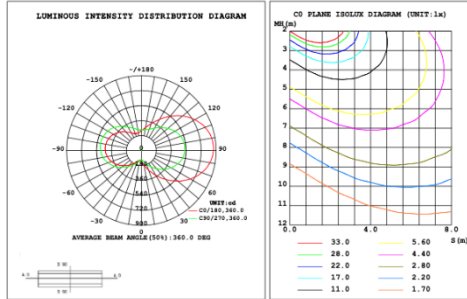

SB-H01A70W 59.06" 70W @ 4000K

Flux out:2678 lm

Height	Eavg, Emax	Angle:179.84deg	Diameter
1m	0.0000,374.31x		143236.08cm
2m	0.0000,93.581x		286472.15cm
3m	0.0000,41.591x		429708.23cm
4m	0.0000,23.401x		572944.31cm
5m	0.0000,14.971x		716180.39cm
6m	0.0000,10.401x		859416.46cm
7m	0.0000,7.6391x		1002652.54cm
8m	0.0000,5.8491x		1145888.62cm
9m	0.0000,4.6211x		1289124.70cm
10m	0.0000,3.7431x		1432360.77cm

SB-H01A80W 70.87" 80W @ 4000K

Flux out:816.0 lm

Height	Eavg, Emax	Angle:90.00deg	Diameter
1m	259.7,442.81x		200.00cm
2m	64.94,110.71x		400.00cm
3m	28.86,49.201x		600.00cm
4m	16.23,27.671x		800.00cm
5m	10.39,17.711x		1000.00cm
6m	7.215,12.301x		1200.00cm
7m	5.301,9.0371x		1400.00cm
8m	4.058,6.9191x		1600.00cm
9m	3.207,5.4671x		1800.00cm
10m	2.597,4.4281x		2000.00cm

Illumination Outside the profile
SB-H01B40W 31.50" 40W @ 4000K

SB-H01B50W 39.37" 50W @ 4000K

SB-H01B60W 47.24" 60W @ 4000K

SB-H01B70W 59.06" 70W @ 4000K

Flux out: 544.8 lm

Height	Eavg, Emax	Angle: 90.00deg	Diameter
1m	173.4, 241.91x		200.00cm
2m	43.35, 60.481x		400.00cm
3m	19.27, 26.881x		600.00cm
4m	10.84, 15.121x		800.00cm
5m	6.937, 9.6771x		1000.00cm
6m	4.817, 6.7201x		1200.00cm
7m	3.539, 4.9371x		1400.00cm
8m	2.710, 3.7801x		1600.00cm
9m	2.141, 2.9871x		1800.00cm
10m	1.734, 2.4191x		2000.00cm

SB-H01B80W 70.87" 80W @ 4000K

Flux out: 436.0 lm

Height	Eavg, Emax	Angle: 90.00deg	Diameter
1m	138.8, 222.41x		200.00cm
2m	34.69, 55.611x		400.00cm
3m	15.42, 24.721x		600.00cm
4m	8.673, 13.901x		800.00cm
5m	5.551, 8.8971x		1000.00cm
6m	3.855, 6.1791x		1200.00cm
7m	2.832, 4.5401x		1400.00cm
8m	2.168, 3.4761x		1600.00cm
9m	1.713, 2.7461x		1800.00cm
10m	1.388, 2.2241x		2000.00cm