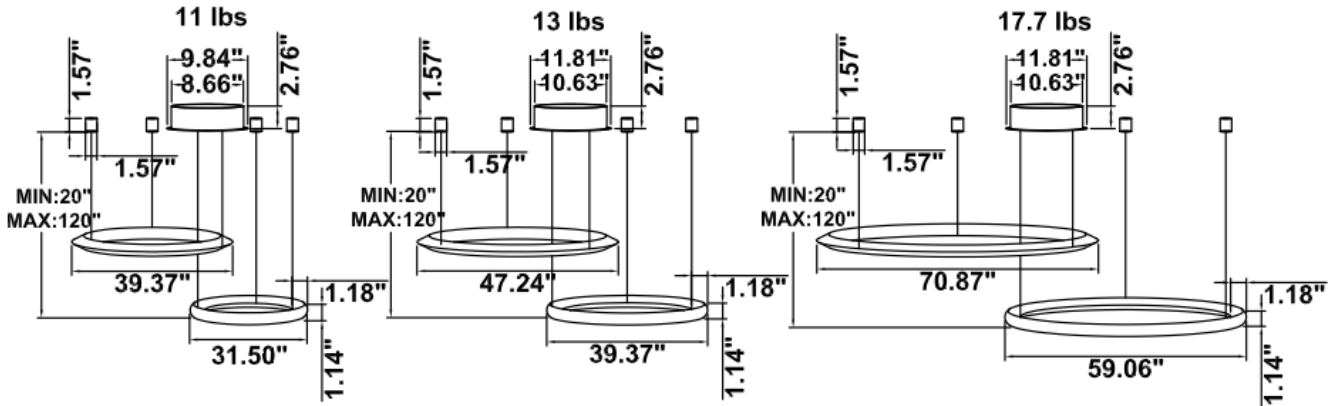

DIMENSIONS & WEIGHTS: Canopy Size for ZigBee & DMX: 15.75" x 2.76"

SB-H02A Canopy mount with swiveled rings, light inside.

SB-H02B Canopy mount, top ring light outside, bottom ring light inside.

SB-H02C Remote mount, cables fixed directly in the ceiling, light inside.
(Driver box size: L10.83" X W3.78" X H1.81")

SB-H02J Canopy mount with light inside.

SB-H02K Canopy mount with swiveled rings, light outside.

SB-H02L Remote mount, cables fixed directly in the ceiling, light outside.
(Driver box size: L10.83" X W3.78" X H1.81")

**SB-H02M Canopy driver, cables fixed directly in the ceiling, big light inside, small light outside.
(Driver box size: L10.83" X W3.78" X H1.81")**

PHOTOMETRIC Test report for 1 Tier Ring only:

Illumination Inside the profile

SB-H01A40W 31.50" 40W @ 4000K

SB-H01A50W 39.37" 50W @ 4000K

SB-H01A60W 47.24" 60W @ 4000K

Flux out:2152 lm

Height	Eavg, Emax	Angle:177.31deg	Diameter
1m	0.2087,238.41x		8518.25cm
2m	0.0522,59.601x		17036.49cm
3m	0.0232,26.491x		25554.74cm
4m	0.0130,14.901x		34072.98cm
5m	0.0083,9.5361x		42591.23cm
6m	0.0058,6.6221x		51109.47cm
7m	0.0043,4.8651x		59627.72cm
8m	0.0033,3.7251x		68145.97cm
9m	0.0026,2.9431x		76664.21cm
10m	0.0021,2.3841x		85182.46cm