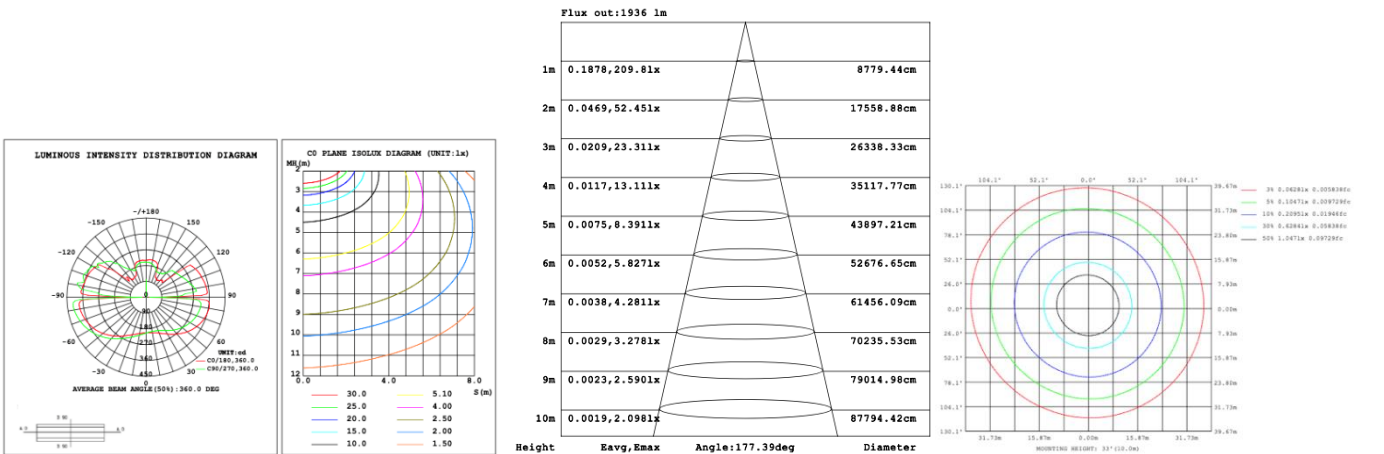

**SB-H02M Canopy driver, cables fixed directly in the ceiling, big light inside, small light outside.
(Driver box size: L10.83" X W3.78" X H1.81")**

PHOTOMETRIC Test report for 1 Tier Ring only:

Illumination Inside the profile

SB-H01A40W 31.50" 40W @ 4000K

SB-H01A50W 39.37" 50W @ 4000K

SB-H01A60W 47.24" 60W @ 4000K

Flux out:2152 lm

Height	Eavg, Emax	Angle:177.31deg	Diameter
1m	0.2087,238.41x		8518.25cm
2m	0.0522,59.601x		17036.49cm
3m	0.0232,26.491x		25554.74cm
4m	0.0130,14.901x		34072.98cm
5m	0.0083,9.5361x		42591.23cm
6m	0.0058,6.6221x		51109.47cm
7m	0.0043,4.8651x		59627.72cm
8m	0.0033,3.7251x		68145.97cm
9m	0.0026,2.9431x		76664.21cm
10m	0.0021,2.3841x		85182.46cm