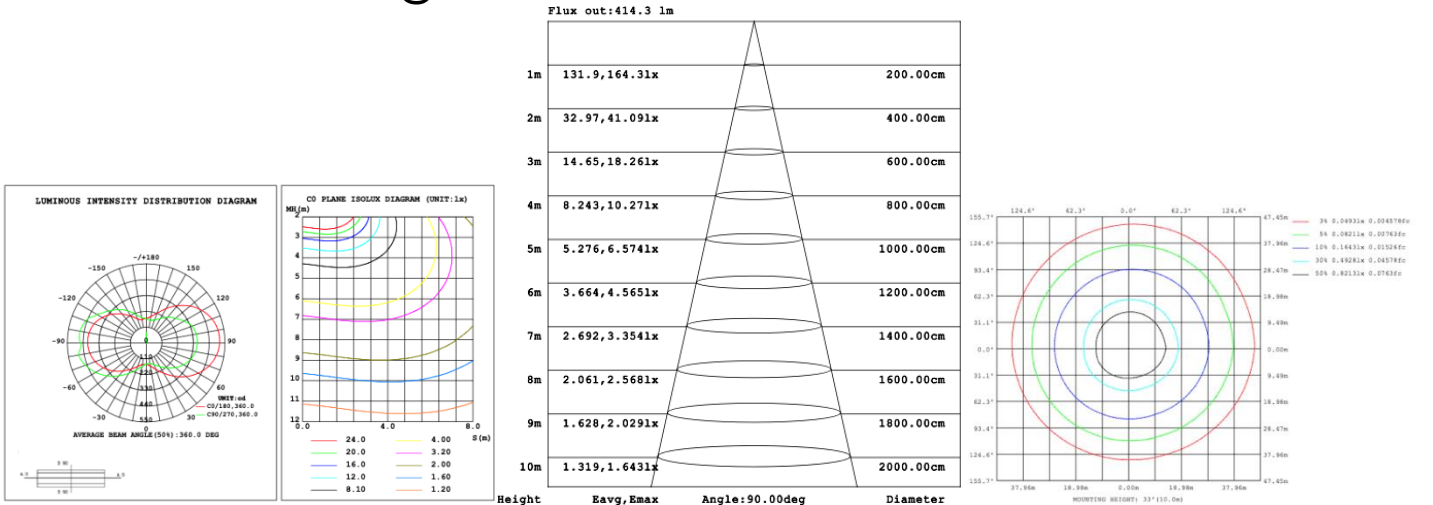

SB-H01A70W 59.06" 70W @ 4000K

Flux out:2678 lm

Height	Eavg, Emax	Angle:179.84deg	Diameter
1m	0.0000,374.31x		143236.08cm
2m	0.0000,93.581x		286472.15cm
3m	0.0000,41.591x		429708.23cm
4m	0.0000,23.401x		572944.31cm
5m	0.0000,14.971x		716180.39cm
6m	0.0000,10.401x		859416.46cm
7m	0.0000,7.6391x		1002652.54cm
8m	0.0000,5.8491x		1145888.62cm
9m	0.0000,4.6211x		1289124.70cm
10m	0.0000,3.7431x		1432360.77cm

SB-H01A80W 70.87" 80W @ 4000K

Flux out:816.0 lm

Height	Eavg, Emax	Angle:90.00deg	Diameter
1m	259.7,442.81x		200.00cm
2m	64.94,110.71x		400.00cm
3m	28.86,49.201x		600.00cm
4m	16.23,27.671x		800.00cm
5m	10.39,17.711x		1000.00cm
6m	7.215,12.301x		1200.00cm
7m	5.301,9.0371x		1400.00cm
8m	4.058,6.9191x		1600.00cm
9m	3.207,5.4671x		1800.00cm
10m	2.597,4.4281x		2000.00cm

Illumination Outside the profile
SB-H01B40W 31.50" 40W @ 4000K

SB-H01B50W 39.37" 50W @ 4000K

SB-H01B60W 47.24" 60W @ 4000K

SB-H01B70W 59.06" 70W @ 4000K

Flux out: 544.8 lm

Height	Eavg, Emax	Angle: 90.00deg	Diameter
1m	173.4, 241.91x		200.00cm
2m	43.35, 60.481x		400.00cm
3m	19.27, 26.881x		600.00cm
4m	10.84, 15.121x		800.00cm
5m	6.937, 9.6771x		1000.00cm
6m	4.817, 6.7201x		1200.00cm
7m	3.539, 4.9371x		1400.00cm
8m	2.710, 3.7801x		1600.00cm
9m	2.141, 2.9871x		1800.00cm
10m	1.734, 2.4191x		2000.00cm

SB-H01B80W 70.87" 80W @ 4000K

Flux out: 436.0 lm

Height	Eavg, Emax	Angle: 90.00deg	Diameter
1m	138.8, 222.41x		200.00cm
2m	34.69, 55.611x		400.00cm
3m	15.42, 24.721x		600.00cm
4m	8.673, 13.901x		800.00cm
5m	5.551, 8.8971x		1000.00cm
6m	3.855, 6.1791x		1200.00cm
7m	2.832, 4.5401x		1400.00cm
8m	2.168, 3.4761x		1600.00cm
9m	1.713, 2.7461x		1800.00cm
10m	1.388, 2.2241x		2000.00cm