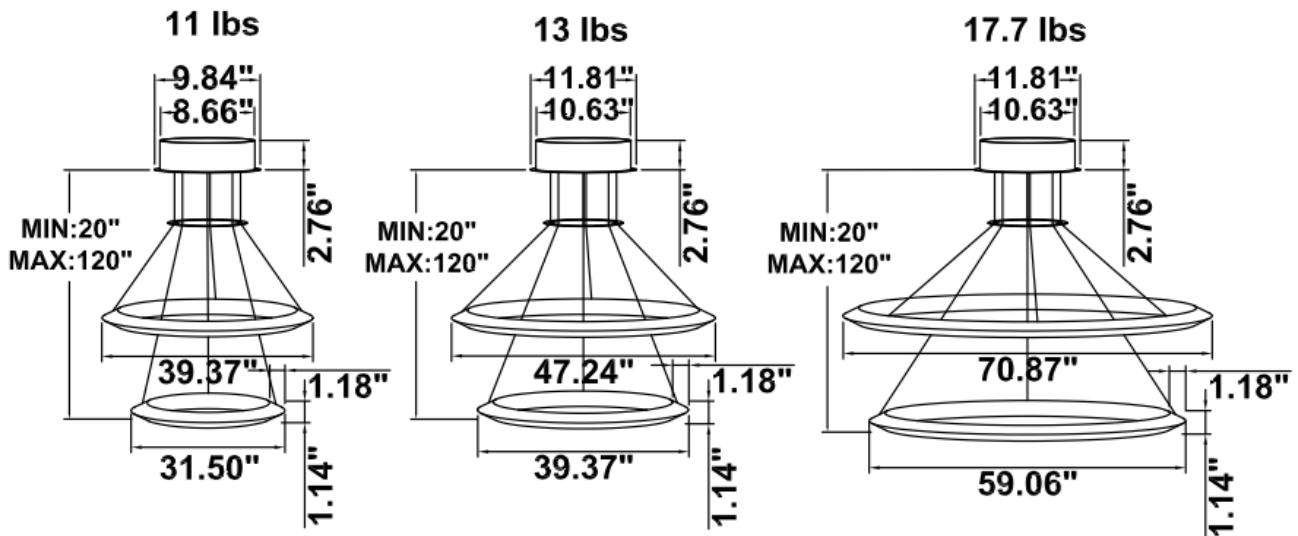

SB-H02F Canopy mount with accent ring, light inside.