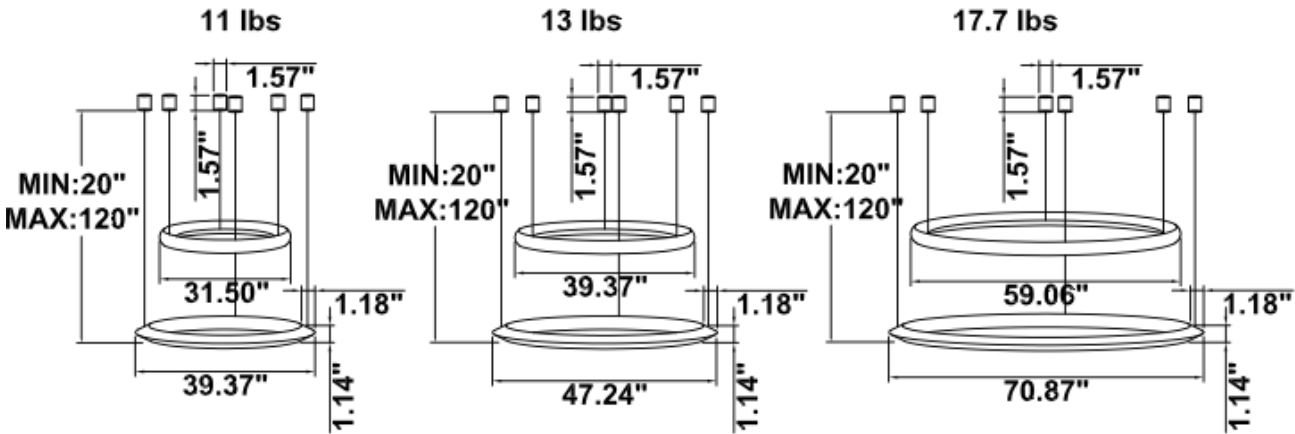

DIMENSIONS & WEIGHTS: Canopy Size for ZigBee & DMX: 15.75" x 2.76"

SB-H02A Canopy mount with swiveled rings, light inside.

SB-H02B Canopy mount, top ring light outside, bottom ring light inside.

SB-H02C Remote mount, cables fixed directly in the ceiling, light inside.
(Driver box size: L10.83" X W3.78" X H1.81")

SB-H02D Remote mount, cables fixed directly in the ceiling, top ring light outside, bottom ring light inside. (Driver box size: L10.83" X W3.78" X H1.81")

SB-H02E Canopy mount, top ring light inside, bottom ring light outside.