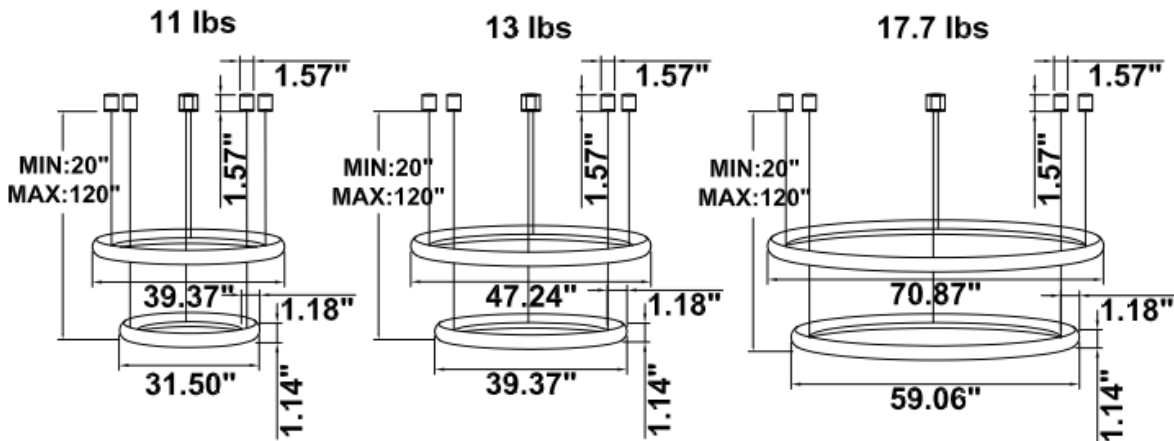

Light inside

Light outside

FEATURES

- 5-year limited warranty.
- Ships assembled.
- Illumination inside or outside the profile.
- Extruded aluminum housing up to 70.87”, 1 continuous ring without joints.
- Fixture lumens per watt ratio up to 82 LPW for illumination outside, up to 72 LPW for illumination inside, not including RGBW.
- 10’ standard adjustable aircraft cables/power cord adjust by push button grippers, custom length available.
- Can be remote driver mounted or driver concealed within the canopy, can be mounted on sloped ceiling.

DIMENSIONS & WEIGHTS: Canopy Size for ZigBee & DMX: 15.75" x 2.76"

SB-H02A Canopy mount with swiveled rings, light inside.

SB-H02B Canopy mount, top ring light outside, bottom ring light inside.

SB-H02C Remote mount, cables fixed directly in the ceiling, light inside.
(Driver box size: L10.83" X W3.78" X H1.81")

SB-H02J Canopy mount with light inside.

SB-H02K Canopy mount with swiveled rings, light outside.

SB-H02L Remote mount, cables fixed directly in the ceiling, light outside.
(Driver box size: L10.83" X W3.78" X H1.81")

SB-H01A40W 31.50" 40W @ 4000K

SB-H01A50W 39.37" 50W @ 4000K

SB-H01A60W 47.24" 60W @ 4000K

Flux out:2152 lm

Height	Eavg, Emax	Angle:177.31deg	Diameter
1m	0.2087,238.41x		8518.25cm
2m	0.0522,59.601x		17036.49cm
3m	0.0232,26.491x		25554.74cm
4m	0.0130,14.901x		34072.98cm
5m	0.0083,9.5361x		42591.23cm
6m	0.0058,6.6221x		51109.47cm
7m	0.0043,4.8651x		59627.72cm
8m	0.0033,3.7251x		68145.97cm
9m	0.0026,2.9431x		76664.21cm
10m	0.0021,2.3841x		85182.46cm