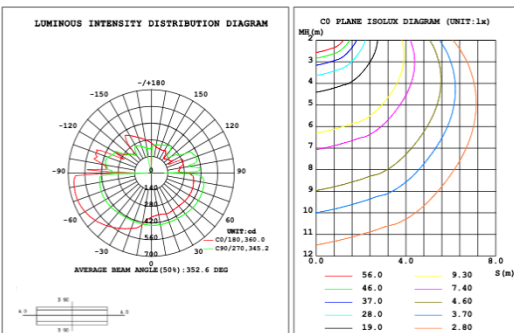

SB-H01A40W 31.50" 40W @ 4000K

SB-H01A50W 39.37" 50W @ 4000K

SB-H01A60W 47.24" 60W @ 4000K

Flux out:2152 lm

Height	Eavg, Emax	Angle:177.31deg	Diameter
1m	0.2087,238.41x		8518.25cm
2m	0.0522,59.601x		17036.49cm
3m	0.0232,26.491x		25554.74cm
4m	0.0130,14.901x		34072.98cm
5m	0.0083,9.5361x		42591.23cm
6m	0.0058,6.6221x		51109.47cm
7m	0.0043,4.8651x		59627.72cm
8m	0.0033,3.7251x		68145.97cm
9m	0.0026,2.9431x		76664.21cm
10m	0.0021,2.3841x		85182.46cm

SB-H01A70W 59.06" 70W @ 4000K

Flux out:2678 lm

Height	Eavg, Emax	Angle:179.84deg	Diameter
1m	0.0000,374.31x		143236.08cm
2m	0.0000,93.581x		286472.15cm
3m	0.0000,41.591x		429708.23cm
4m	0.0000,23.401x		572944.31cm
5m	0.0000,14.971x		716180.39cm
6m	0.0000,10.401x		859416.46cm
7m	0.0000,7.6391x		1002652.54cm
8m	0.0000,5.8491x		1145888.62cm
9m	0.0000,4.6211x		1289124.70cm
10m	0.0000,3.7431x		1432360.77cm

SB-H01A80W 70.87" 80W @ 4000K

Flux out:816.0 lm

Height	Eavg, Emax	Angle:90.00deg	Diameter
1m	259.7,442.81x		200.00cm
2m	64.94,110.71x		400.00cm
3m	28.86,49.201x		600.00cm
4m	16.23,27.671x		800.00cm
5m	10.39,17.711x		1000.00cm
6m	7.215,12.301x		1200.00cm
7m	5.301,9.0371x		1400.00cm
8m	4.058,6.9191x		1600.00cm
9m	3.207,5.4671x		1800.00cm
10m	2.597,4.4281x		2000.00cm

Illumination Outside the profile
SB-H01B40W 31.50" 40W @ 4000K

SB-H01B50W 39.37" 50W @ 4000K

SB-H01B60W 47.24" 60W @ 4000K

SB-H01B70W 59.06" 70W @ 4000K

Flux out: 544.8 lm

Height	Eavg, Emax	Angle: 90.00deg	Diameter
1m	173.4, 241.91x		200.00cm
2m	43.35, 60.481x		400.00cm
3m	19.27, 26.881x		600.00cm
4m	10.84, 15.121x		800.00cm
5m	6.937, 9.6771x		1000.00cm
6m	4.817, 6.7201x		1200.00cm
7m	3.539, 4.9371x		1400.00cm
8m	2.710, 3.7801x		1600.00cm
9m	2.141, 2.9871x		1800.00cm
10m	1.734, 2.4191x		2000.00cm