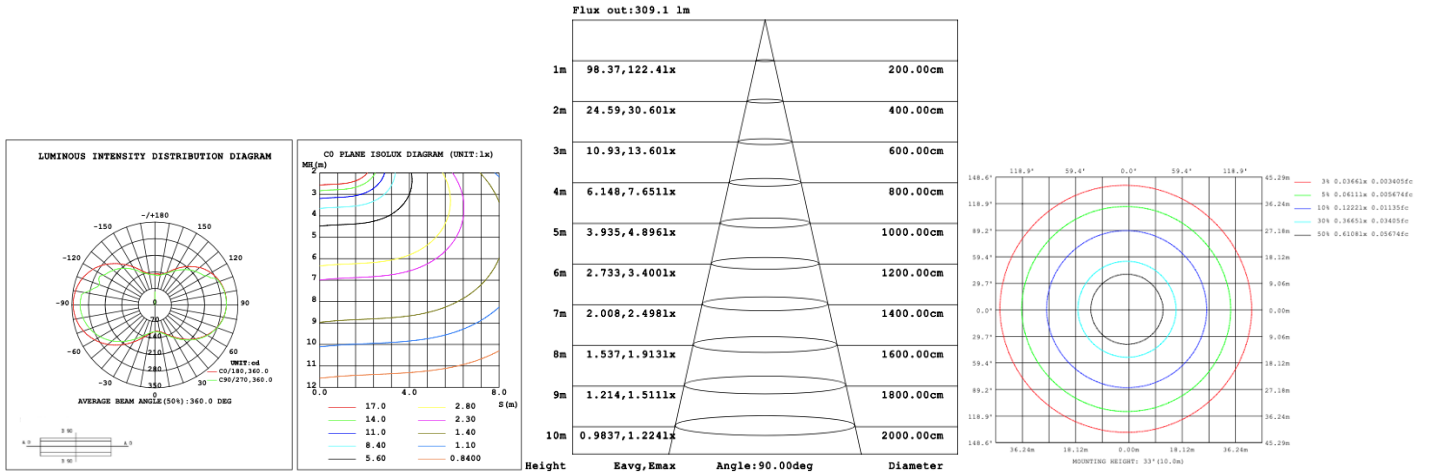

SB-H01A70W 59.06" 70W @ 4000K

Flux out:2678 lm

Height	Eavg, Emax	Angle:179.84deg	Diameter
1m	0.0000,374.31x		143236.08cm
2m	0.0000,93.581x		286472.15cm
3m	0.0000,41.591x		429708.23cm
4m	0.0000,23.401x		572944.31cm
5m	0.0000,14.971x		716180.39cm
6m	0.0000,10.401x		859416.46cm
7m	0.0000,7.6391x		1002652.54cm
8m	0.0000,5.8491x		1145888.62cm
9m	0.0000,4.6211x		1289124.70cm
10m	0.0000,3.7431x		1432360.77cm

SB-H01A80W 70.87" 80W @ 4000K

Flux out:816.0 lm

Height	Eavg, Emax	Angle:90.00deg	Diameter
1m	259.7,442.81x		200.00cm
2m	64.94,110.71x		400.00cm
3m	28.86,49.201x		600.00cm
4m	16.23,27.671x		800.00cm
5m	10.39,17.711x		1000.00cm
6m	7.215,12.301x		1200.00cm
7m	5.301,9.0371x		1400.00cm
8m	4.058,6.9191x		1600.00cm
9m	3.207,5.4671x		1800.00cm
10m	2.597,4.4281x		2000.00cm

Illumination Outside the profile
SB-H01B40W 31.50" 40W @ 4000K

SB-H01B50W 39.37" 50W @ 4000K

SB-H01B60W 47.24" 60W @ 4000K

SB-H01B70W 59.06" 70W @ 4000K

Flux out: 544.8 lm

Height	Eavg, Emax	Angle: 90.00deg	Diameter
1m	173.4, 241.91x		200.00cm
2m	43.35, 60.481x		400.00cm
3m	19.27, 26.881x		600.00cm
4m	10.84, 15.121x		800.00cm
5m	6.937, 9.6771x		1000.00cm
6m	4.817, 6.7201x		1200.00cm
7m	3.539, 4.9371x		1400.00cm
8m	2.710, 3.7801x		1600.00cm
9m	2.141, 2.9871x		1800.00cm
10m	1.734, 2.4191x		2000.00cm

SB-H01B80W 70.87" 80W @ 4000K

Flux out: 436.0 lm

Height	Eavg, Emax	Angle: 90.00deg	Diameter
1m	138.8, 222.41x		200.00cm
2m	34.69, 55.611x		400.00cm
3m	15.42, 24.721x		600.00cm
4m	8.673, 13.901x		800.00cm
5m	5.551, 8.8971x		1000.00cm
6m	3.855, 6.1791x		1200.00cm
7m	2.832, 4.5401x		1400.00cm
8m	2.168, 3.4761x		1600.00cm
9m	1.713, 2.7461x		1800.00cm
10m	1.388, 2.2241x		2000.00cm