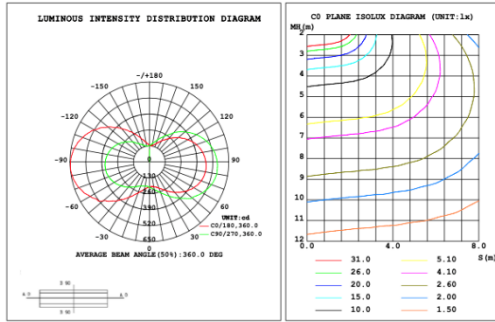

SB-H01A80W 70.87" 80W @ 4000K

Flux out:816.0 lm

Height	Eavg, Emax	Angle:90.00deg	Diameter
1m	259.7,442.81x		200.00cm
2m	64.94,110.71x		400.00cm
3m	28.86,49.201x		600.00cm
4m	16.23,27.671x		800.00cm
5m	10.39,17.711x		1000.00cm
6m	7.215,12.301x		1200.00cm
7m	5.301,9.0371x		1400.00cm
8m	4.058,6.9191x		1600.00cm
9m	3.207,5.4671x		1800.00cm
10m	2.597,4.4281x		2000.00cm

Illumination Outside the profile
SB-H01B40W 31.50" 40W @ 4000K

SB-H01B50W 39.37" 50W @ 4000K

SB-H01B60W 47.24" 60W @ 4000K

SB-H01B70W 59.06" 70W @ 4000K

Flux out: 544.8 lm

Height	Eavg, Emax	Angle: 90.00deg	Diameter
1m	173.4, 241.91x		200.00cm
2m	43.35, 60.481x		400.00cm
3m	19.27, 26.881x		600.00cm
4m	10.84, 15.121x		800.00cm
5m	6.937, 9.6771x		1000.00cm
6m	4.817, 6.7201x		1200.00cm
7m	3.539, 4.9371x		1400.00cm
8m	2.710, 3.7801x		1600.00cm
9m	2.141, 2.9871x		1800.00cm
10m	1.734, 2.4191x		2000.00cm

SB-H01B80W 70.87" 80W @ 4000K

Flux out: 436.0 lm

Height	Eavg, Emax	Angle: 90.00deg	Diameter
1m	138.8, 222.41x		200.00cm
2m	34.69, 55.611x		400.00cm
3m	15.42, 24.721x		600.00cm
4m	8.673, 13.901x		800.00cm
5m	5.551, 8.8971x		1000.00cm
6m	3.855, 6.1791x		1200.00cm
7m	2.832, 4.5401x		1400.00cm
8m	2.168, 3.4761x		1600.00cm
9m	1.713, 2.7461x		1800.00cm
10m	1.388, 2.2241x		2000.00cm