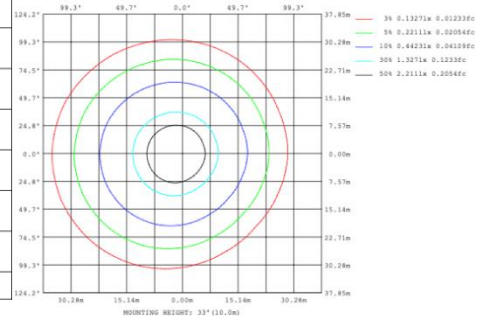

SB-H01A40W 31.50" 40W @ 4000K

SB-H01A50W 39.37" 50W @ 4000K

SB-H01A60W 47.24" 60W @ 4000K

Flux out:2152 lm

Height	Eavg, Emax	Angle:177.31deg	Diameter
1m	0.2087,238.41x		8518.25cm
2m	0.0522,59.601x		17036.49cm
3m	0.0232,26.491x		25554.74cm
4m	0.0130,14.901x		34072.98cm
5m	0.0083,9.5361x		42591.23cm
6m	0.0058,6.6221x		51109.47cm
7m	0.0043,4.8651x		59627.72cm
8m	0.0033,3.7251x		68145.97cm
9m	0.0026,2.9431x		76664.21cm
10m	0.0021,2.3841x		85182.46cm

SB-H01A70W 59.06" 70W @ 4000K

Flux out:2678 lm

Height	Eavg, Emax	Angle:179.84deg	Diameter
1m	0.0000,374.31x		143236.08cm
2m	0.0000,93.581x		286472.15cm
3m	0.0000,41.591x		429708.23cm
4m	0.0000,23.401x		572944.31cm
5m	0.0000,14.971x		716180.39cm
6m	0.0000,10.401x		859416.46cm
7m	0.0000,7.6391x		1002652.54cm
8m	0.0000,5.8491x		1145888.62cm
9m	0.0000,4.6211x		1289124.70cm
10m	0.0000,3.7431x		1432360.77cm

SB-H01A80W 70.87" 80W @ 4000K

Flux out:816.0 lm

Height	Eavg, Emax	Angle:90.00deg	Diameter
1m	259.7,442.81x		200.00cm
2m	64.94,110.71x		400.00cm
3m	28.86,49.201x		600.00cm
4m	16.23,27.671x		800.00cm
5m	10.39,17.711x		1000.00cm
6m	7.215,12.301x		1200.00cm
7m	5.301,9.0371x		1400.00cm
8m	4.058,6.9191x		1600.00cm
9m	3.207,5.4671x		1800.00cm
10m	2.597,4.4281x		2000.00cm

Illumination Outside the profile
SB-H01B40W 31.50" 40W @ 4000K

SB-H01B50W 39.37" 50W @ 4000K

SB-H01B60W 47.24" 60W @ 4000K

SB-H01B70W 59.06" 70W @ 4000K

Flux out: 544.8 lm

Height	Eavg, Emax	Angle: 90.00deg	Diameter
1m	173.4, 241.91x		200.00cm
2m	43.35, 60.481x		400.00cm
3m	19.27, 26.881x		600.00cm
4m	10.84, 15.121x		800.00cm
5m	6.937, 9.6771x		1000.00cm
6m	4.817, 6.7201x		1200.00cm
7m	3.539, 4.9371x		1400.00cm
8m	2.710, 3.7801x		1600.00cm
9m	2.141, 2.9871x		1800.00cm
10m	1.734, 2.4191x		2000.00cm