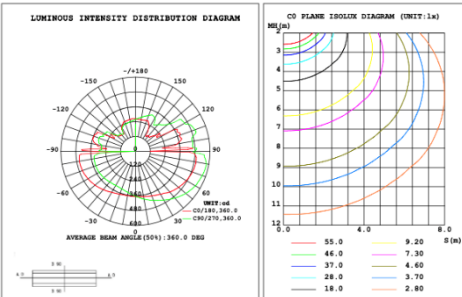

SB-H01A40W 31.50" 40W @ 4000K

SB-H01A50W 39.37" 50W @ 4000K

SB-H01A60W 47.24" 60W @ 4000K

Flux out:2152 lm

Height	Eavg, Emax	Angle:177.31deg	Diameter
1m	0.2087,238.41x		8518.25cm
2m	0.0522,59.601x		17036.49cm
3m	0.0232,26.491x		25554.74cm
4m	0.0130,14.901x		34072.98cm
5m	0.0083,9.5361x		42591.23cm
6m	0.0058,6.6221x		51109.47cm
7m	0.0043,4.8651x		59627.72cm
8m	0.0033,3.7251x		68145.97cm
9m	0.0026,2.9431x		76664.21cm
10m	0.0021,2.3841x		85182.46cm

SB-H01A70W 59.06" 70W @ 4000K

Flux out:2678 lm

Height	Eavg, Emax	Angle:179.84deg	Diameter
1m	0.0000,374.31x		143236.08cm
2m	0.0000,93.581x		286472.15cm
3m	0.0000,41.591x		429708.23cm
4m	0.0000,23.401x		572944.31cm
5m	0.0000,14.971x		716180.39cm
6m	0.0000,10.401x		859416.46cm
7m	0.0000,7.6391x		1002652.54cm
8m	0.0000,5.8491x		1145888.62cm
9m	0.0000,4.6211x		1289124.70cm
10m	0.0000,3.7431x		1432360.77cm

SB-H01A80W 70.87" 80W @ 4000K

Flux out:816.0 lm

Height	Eavg, Emax	Angle:90.00deg	Diameter
1m	259.7,442.81x		200.00cm
2m	64.94,110.71x		400.00cm
3m	28.86,49.201x		600.00cm
4m	16.23,27.671x		800.00cm
5m	10.39,17.711x		1000.00cm
6m	7.215,12.301x		1200.00cm
7m	5.301,9.0371x		1400.00cm
8m	4.058,6.9191x		1600.00cm
9m	3.207,5.4671x		1800.00cm
10m	2.597,4.4281x		2000.00cm