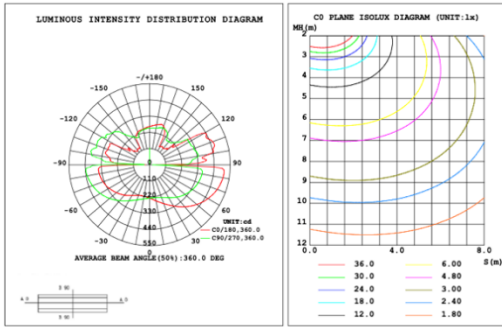

**SB-H02M Canopy driver, cables fixed directly in the ceiling, big light inside, small light outside.
(Driver box size: L10.83" X W3.78" X H1.81")**

PHOTOMETRIC Test report for 1 Tier Ring only:

Illumination Inside the profile

SB-H01A40W 31.50" 40W @ 4000K

SB-H01A50W 39.37" 50W @ 4000K

SB-H01A60W 47.24" 60W @ 4000K

Flux out:2152 lm

Height	Eavg, Emax	Angle:177.31deg	Diameter
1m	0.2087,238.41x		8518.25cm
2m	0.0522,59.601x		17036.49cm
3m	0.0232,26.491x		25554.74cm
4m	0.0130,14.901x		34072.98cm
5m	0.0083,9.5361x		42591.23cm
6m	0.0058,6.6221x		51109.47cm
7m	0.0043,4.8651x		59627.72cm
8m	0.0033,3.7251x		68145.97cm
9m	0.0026,2.9431x		76664.21cm
10m	0.0021,2.3841x		85182.46cm

SB-H01A70W 59.06" 70W @ 4000K

Flux out:2678 lm

Height	Eavg, Emax	Angle:179.84deg	Diameter
1m	0.0000,374.31x		143236.08cm
2m	0.0000,93.581x		286472.15cm
3m	0.0000,41.591x		429708.23cm
4m	0.0000,23.401x		572944.31cm
5m	0.0000,14.971x		716180.39cm
6m	0.0000,10.401x		859416.46cm
7m	0.0000,7.6391x		1002652.54cm
8m	0.0000,5.8491x		1145888.62cm
9m	0.0000,4.6211x		1289124.70cm
10m	0.0000,3.7431x		1432360.77cm