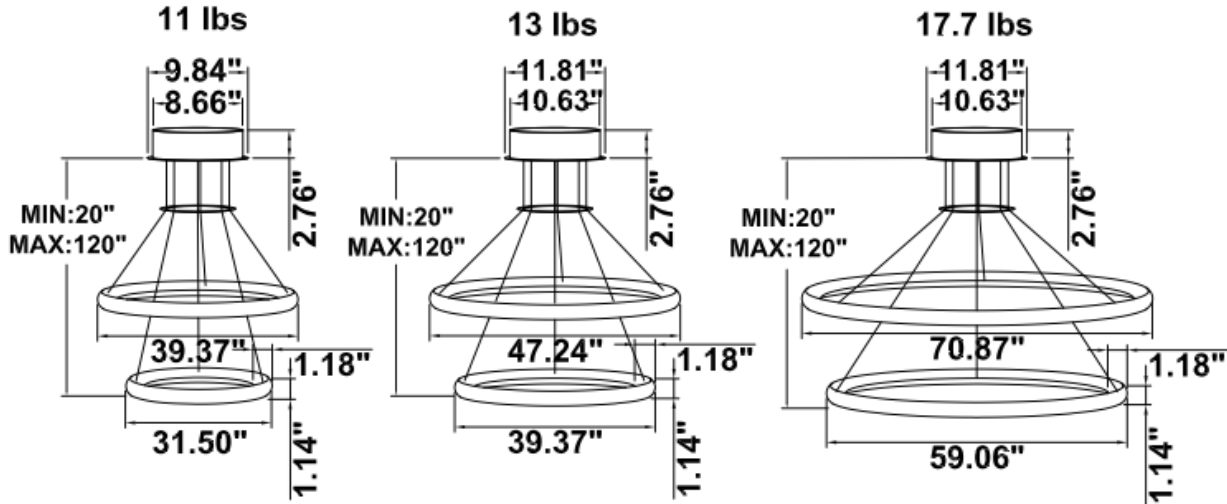

SB-H02G Canopy mount with accent ring, light outside.