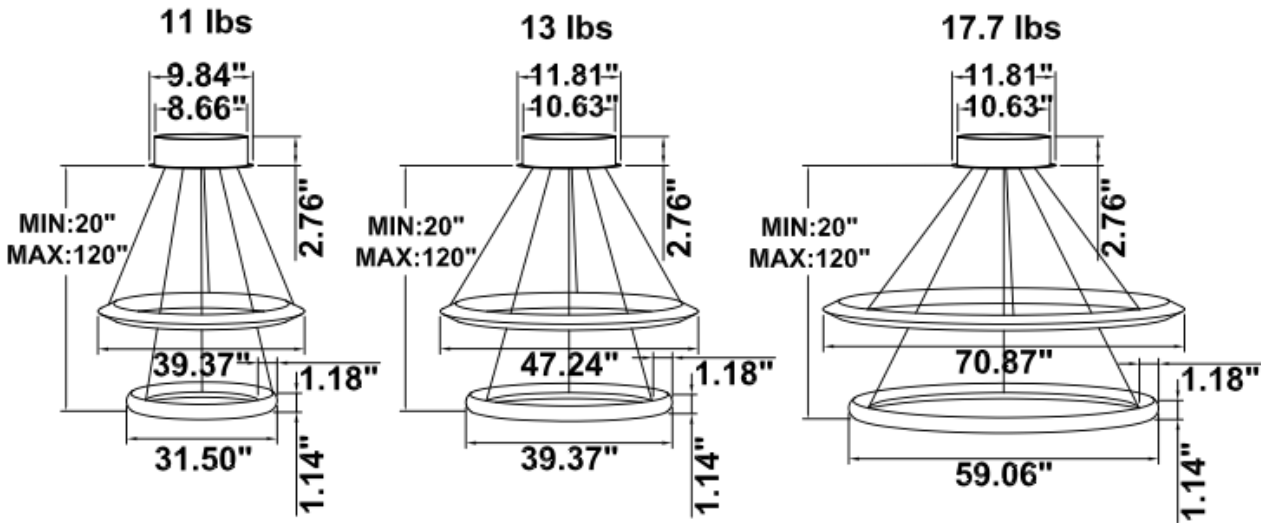

SB-H02E Canopy mount, top ring light inside, bottom ring light outside.