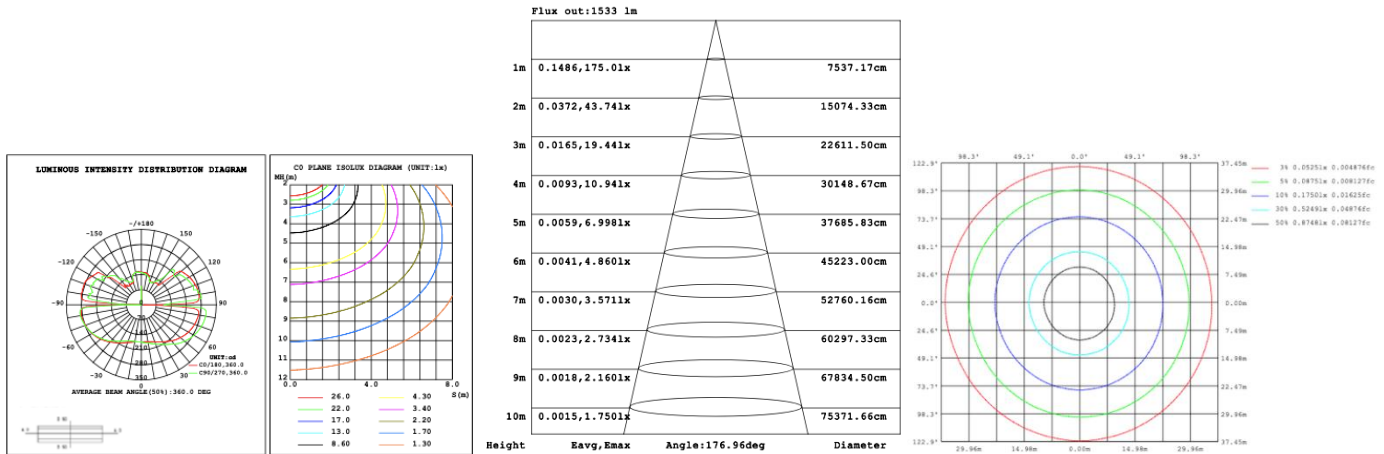

SB-H01A40W 31.50" 40W @ 4000K

SB-H01A50W 39.37" 50W @ 4000K

SB-H01A60W 47.24" 60W @ 4000K

Flux out:2152 lm

Height	Eavg, Emax	Angle:177.31deg	Diameter
1m	0.2087,238.41x		8518.25cm
2m	0.0522,59.601x		17036.49cm
3m	0.0232,26.491x		25554.74cm
4m	0.0130,14.901x		34072.98cm
5m	0.0083,9.5361x		42591.23cm
6m	0.0058,6.6221x		51109.47cm
7m	0.0043,4.8651x		59627.72cm
8m	0.0033,3.7251x		68145.97cm
9m	0.0026,2.9431x		76664.21cm
10m	0.0021,2.3841x		85182.46cm