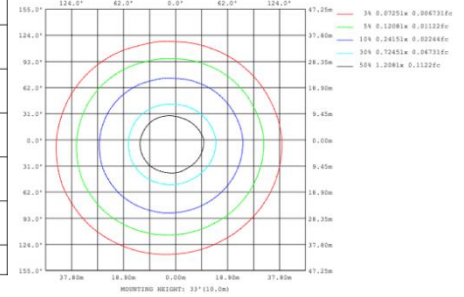

SB-H01A70W 59.06" 70W @ 4000K

Flux out:2678 lm

Height	Eavg, Emax	Angle:179.84deg	Diameter
1m	0.0000,374.31x		143236.08cm
2m	0.0000,93.581x		286472.15cm
3m	0.0000,41.591x		429708.23cm
4m	0.0000,23.401x		572944.31cm
5m	0.0000,14.971x		716180.39cm
6m	0.0000,10.401x		859416.46cm
7m	0.0000,7.6391x		1002652.54cm
8m	0.0000,5.8491x		1145888.62cm
9m	0.0000,4.6211x		1289124.70cm
10m	0.0000,3.7431x		1432360.77cm

SB-H01A80W 70.87" 80W @ 4000K

Flux out:816.0 lm

Height	Eavg, Emax	Angle:90.00deg	Diameter
1m	259.7,442.81x		200.00cm
2m	64.94,110.71x		400.00cm
3m	28.86,49.201x		600.00cm
4m	16.23,27.671x		800.00cm
5m	10.39,17.711x		1000.00cm
6m	7.215,12.301x		1200.00cm
7m	5.301,9.0371x		1400.00cm
8m	4.058,6.9191x		1600.00cm
9m	3.207,5.4671x		1800.00cm
10m	2.597,4.4281x		2000.00cm

Illumination Outside the profile
SB-H01B40W 31.50" 40W @ 4000K

SB-H01B50W 39.37" 50W @ 4000K

SB-H01B60W 47.24" 60W @ 4000K

SB-H01B70W 59.06" 70W @ 4000K

Flux out: 544.8 lm

Height	Eavg, Emax	Angle: 90.00deg	Diameter
1m	173.4, 241.91x		200.00cm
2m	43.35, 60.481x		400.00cm
3m	19.27, 26.881x		600.00cm
4m	10.84, 15.121x		800.00cm
5m	6.937, 9.6771x		1000.00cm
6m	4.817, 6.7201x		1200.00cm
7m	3.539, 4.9371x		1400.00cm
8m	2.710, 3.7801x		1600.00cm
9m	2.141, 2.9871x		1800.00cm
10m	1.734, 2.4191x		2000.00cm

SB-H01B80W 70.87" 80W @ 4000K

Flux out: 436.0 lm

Height	Eavg, Emax	Angle: 90.00deg	Diameter
1m	138.8, 222.41x		200.00cm
2m	34.69, 55.611x		400.00cm
3m	15.42, 24.721x		600.00cm
4m	8.673, 13.901x		800.00cm
5m	5.551, 8.8971x		1000.00cm
6m	3.855, 6.1791x		1200.00cm
7m	2.832, 4.5401x		1400.00cm
8m	2.168, 3.4761x		1600.00cm
9m	1.713, 2.7461x		1800.00cm
10m	1.388, 2.2241x		2000.00cm