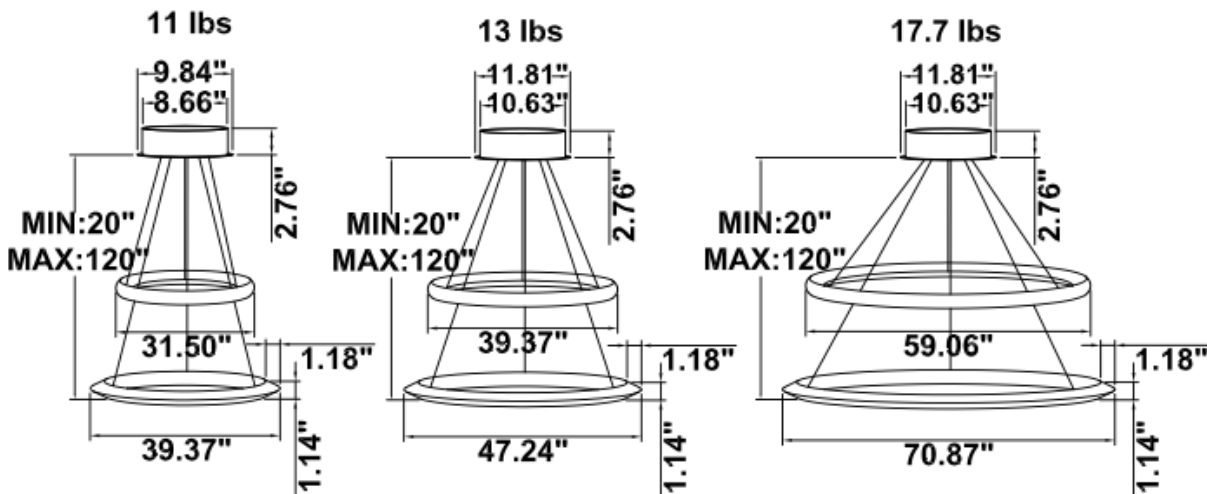

Light inside

Light outside

FEATURES

- 5-year limited warranty.
- Ships assembled.
- Illumination inside or outside the profile.
- Extruded aluminum housing up to 70.87”, 1 continuous ring without joints.
- Fixture lumens per watt ratio up to 82 LPW for illumination outside, up to 72 LPW for illumination inside, not including RGBW.
- 10’ standard adjustable aircraft cables/power cord adjust by push button grippers, custom length available.
- Can be remote driver mounted or driver concealed within the canopy, can be mounted on sloped ceiling.

DIMENSIONS & WEIGHTS: Canopy Size for ZigBee & DMX: 15.75" x 2.76"

SB-H02A Canopy mount with swiveled rings, light inside.

SB-H02B Canopy mount, top ring light outside, bottom ring light inside.

SB-H02C Remote mount, cables fixed directly in the ceiling, light inside.
(Driver box size: L10.83" X W3.78" X H1.81")