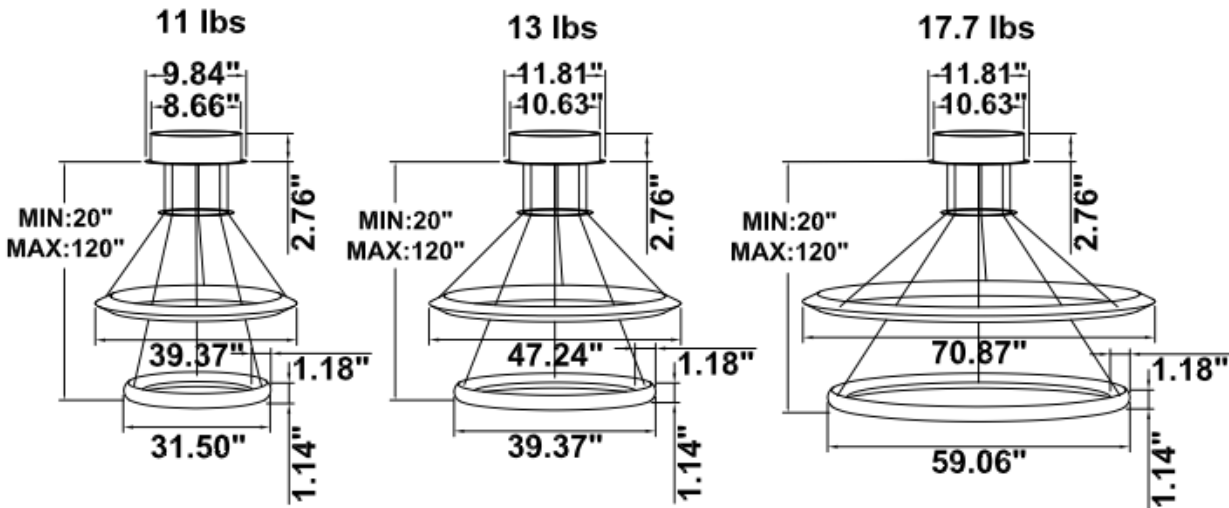

SB-H02H Canopy mount with accent ring, top ring light inside, bottom ring light outside.