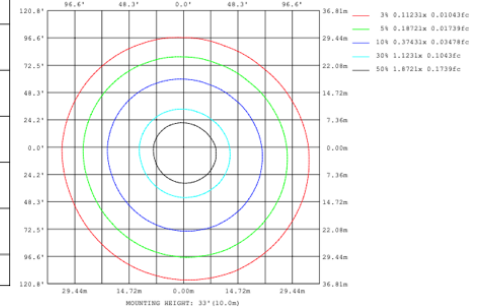

SB-H01A40W 31.50" 40W @ 4000K

SB-H01A50W 39.37" 50W @ 4000K

SB-H01A60W 47.24" 60W @ 4000K

Flux out:2152 lm

Height	Eavg, Emax	Angle:177.31deg	Diameter
1m	0.2087,238.41x		8518.25cm
2m	0.0522,59.601x		17036.49cm
3m	0.0232,26.491x		25554.74cm
4m	0.0130,14.901x		34072.98cm
5m	0.0083,9.5361x		42591.23cm
6m	0.0058,6.6221x		51109.47cm
7m	0.0043,4.8651x		59627.72cm
8m	0.0033,3.7251x		68145.97cm
9m	0.0026,2.9431x		76664.21cm
10m	0.0021,2.3841x		85182.46cm

SB-H01A70W 59.06" 70W @ 4000K

Flux out:2678 lm

Height	Eavg, Emax	Angle:179.84deg	Diameter
1m	0.0000,374.31x		143236.08cm
2m	0.0000,93.581x		286472.15cm
3m	0.0000,41.591x		429708.23cm
4m	0.0000,23.401x		572944.31cm
5m	0.0000,14.971x		716180.39cm
6m	0.0000,10.401x		859416.46cm
7m	0.0000,7.6391x		1002652.54cm
8m	0.0000,5.8491x		1145888.62cm
9m	0.0000,4.6211x		1289124.70cm
10m	0.0000,3.7431x		1432360.77cm

SB-H01A80W 70.87" 80W @ 4000K

Flux out:816.0 lm

Height	Eavg, Emax	Angle:90.00deg	Diameter
1m	259.7,442.81x		200.00cm
2m	64.94,110.71x		400.00cm
3m	28.86,49.201x		600.00cm
4m	16.23,27.671x		800.00cm
5m	10.39,17.711x		1000.00cm
6m	7.215,12.301x		1200.00cm
7m	5.301,9.0371x		1400.00cm
8m	4.058,6.9191x		1600.00cm
9m	3.207,5.4671x		1800.00cm
10m	2.597,4.4281x		2000.00cm