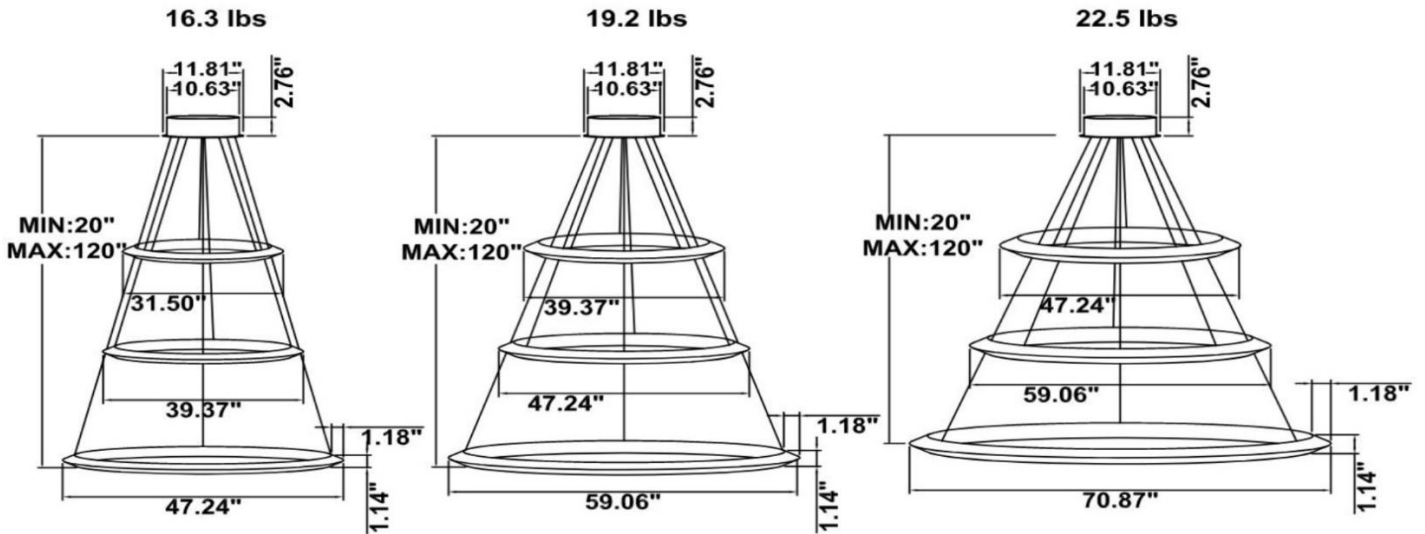

SB-H03G Canopy mount with ring light inside.