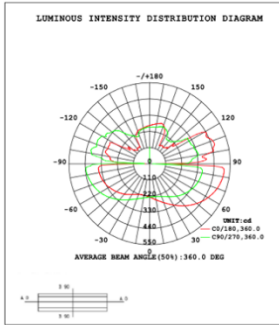

16.3 lbs

19.2 lbs

22.5 lbs

PHOTOMETRIC Test report for 1 Tier Ring only: Illumination Inside the profile

SB-H01A40W 31.50" 40W @ 4000K

SB-H01A50W 39.37" 50W @ 4000K

SB-H01A60W 47.24" 60W @ 4000K

SB-H01A70W 59.06" 70W @ 4000K

SB-H01A80W 70.87" 80W @ 4000K

Illumination Outside the profile
SB-H01B40W 31.50" 40W @ 4000K

SB-H01B50W 39.37" 50W @ 4000K

SB-H01B60W 47.24" 60W @ 4000K

SB-H01B70W 59.06" 70W @ 4000K

SB-H01B80W 70.87" 80W @ 4000K