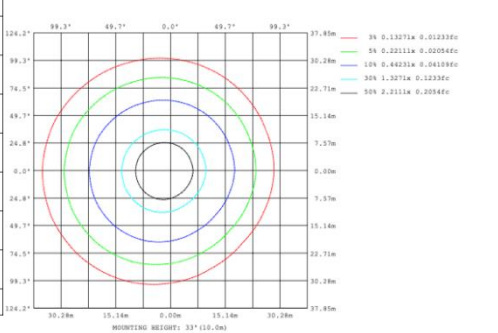

16.3 lbs

19.2 lbs

22.5 lbs

PHOTOMETRIC Test report for 1 Tier Ring only: Illumination Inside the profile

SB-H01A40W 31.50" 40W @ 4000K

SB-H01A50W 39.37" 50W @ 4000K

SB-H01A60W 47.24" 60W @ 4000K

SB-H01A70W 59.06" 70W @ 4000K

SB-H01A80W 70.87" 80W @ 4000K

Illumination Outside the profile
SB-H01B40W 31.50" 40W @ 4000K

SB-H01B50W 39.37" 50W @ 4000K

SB-H01B60W 47.24" 60W @ 4000K

SB-H01B70W 59.06" 70W @ 4000K

SB-H01B80W 70.87" 80W @ 4000K