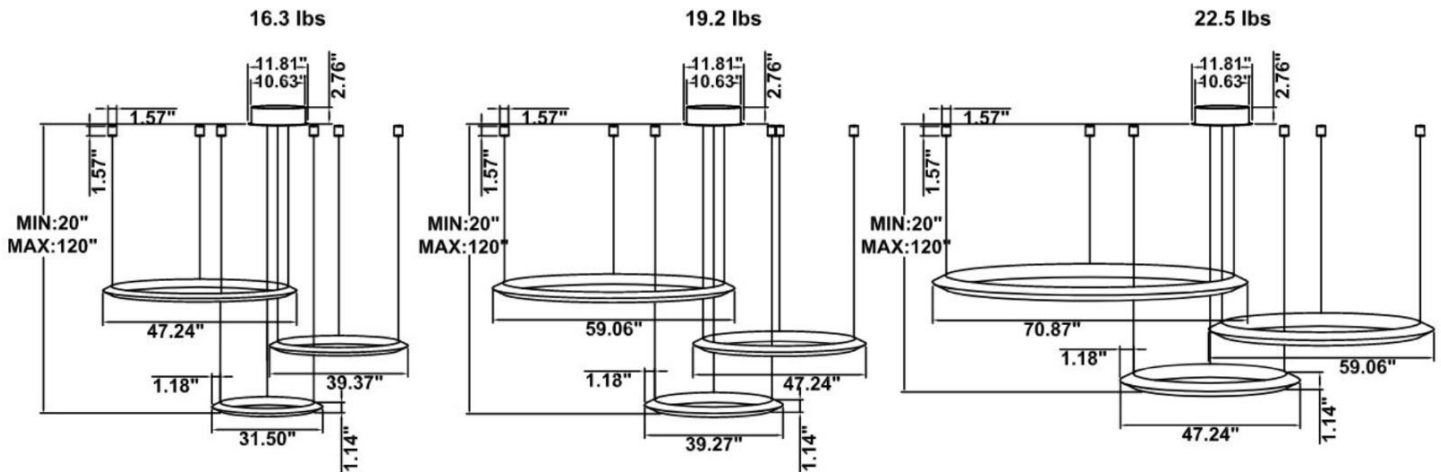

SB-H03D Remote mount with canopy, cables fixed directly to the ceiling, light inside.