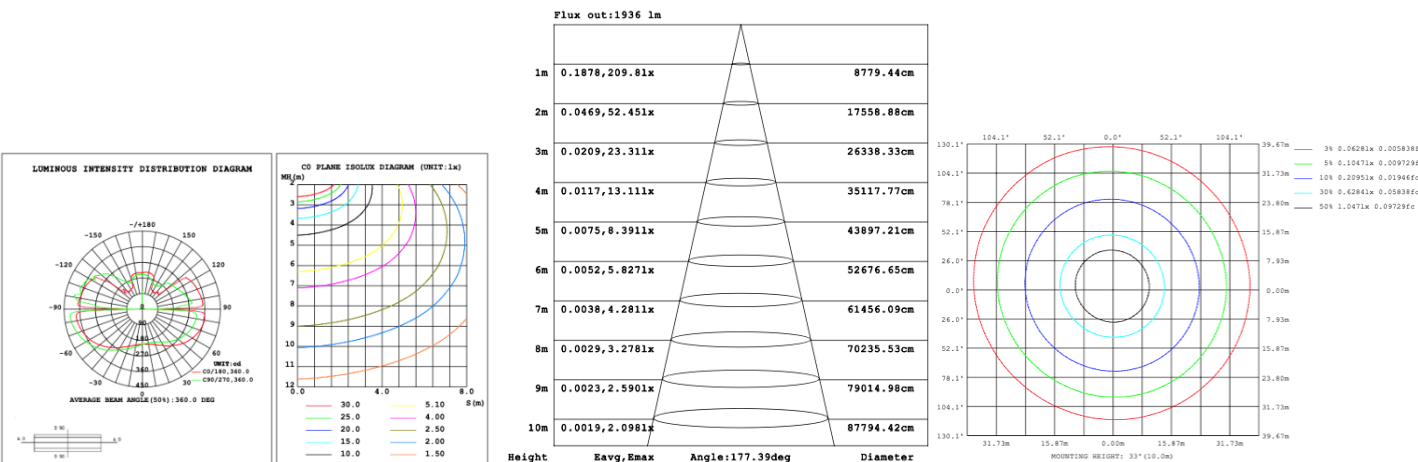

16.3 lbs

19.2 lbs

22.5 lbs

PHOTOMETRIC Test report for 1 Tier Ring only: Illumination Inside the profile

SB-H01A40W 31.50" 40W @ 4000K

SB-H01A50W 39.37" 50W @ 4000K

SB-H01A60W 47.24" 60W @ 4000K

SB-H01A70W 59.06" 70W @ 4000K

SB-H01A80W 70.87" 80W @ 4000K

Illumination Outside the profile
SB-H01B40W 31.50" 40W @ 4000K

SB-H01B50W 39.37" 50W @ 4000K

SB-H01B60W 47.24" 60W @ 4000K

SB-H01B70W 59.06" 70W @ 4000K

SB-H01B80W 70.87" 80W @ 4000K