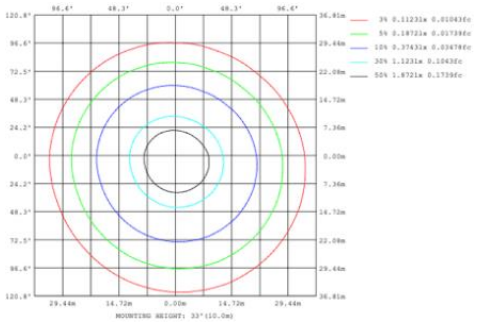

16.3 lbs

19.2 lbs

22.5 lbs

PHOTOMETRIC Test report for 1 Tier Ring only: Illumination Inside the profile

SB-H01A40W 31.50" 40W @ 4000K

SB-H01A50W 39.37" 50W @ 4000K

SB-H01A60W 47.24" 60W @ 4000K

SB-H01A70W 59.06" 70W @ 4000K