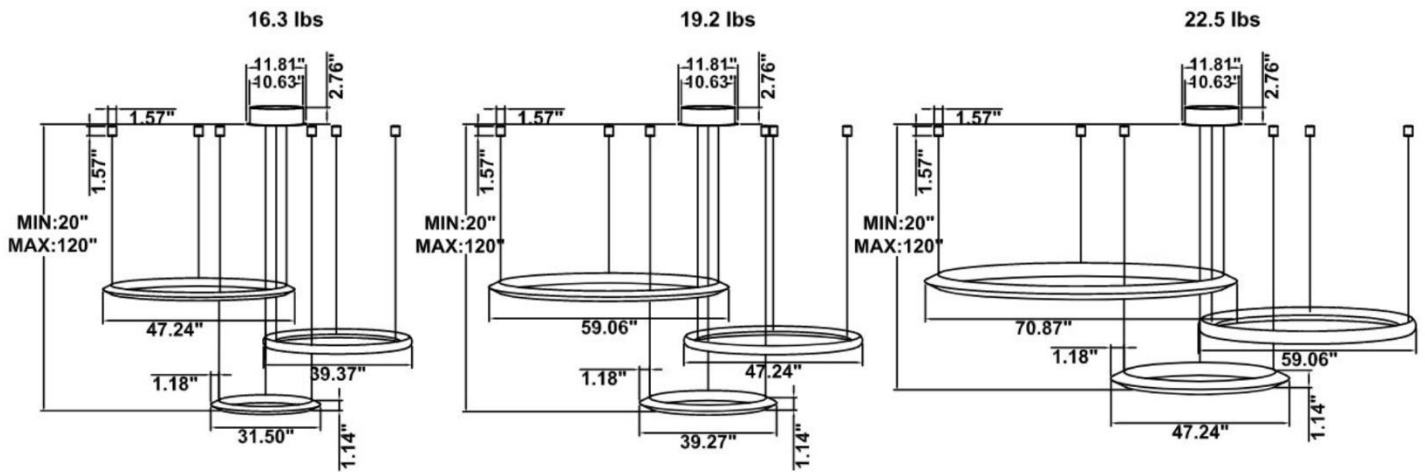

SB-H03J Remote mount with canopy, cables fixed directly to the ceiling, 1st & 3rd ring light inside, 2nd ring light outside.