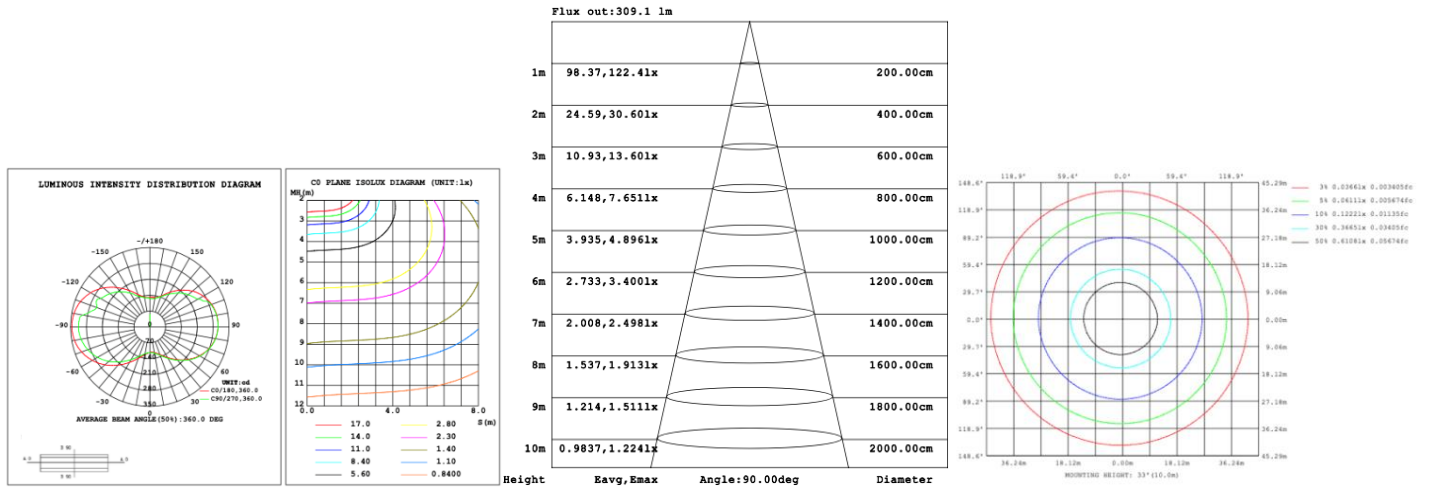

16.3 lbs

19.2 lbs

22.5 lbs

PHOTOMETRIC Test report for 1 Tier Ring only: Illumination Inside the profile

SB-H01A40W 31.50" 40W @ 4000K

SB-H01A50W 39.37" 50W @ 4000K

SB-H01A60W 47.24" 60W @ 4000K

SB-H01A70W 59.06" 70W @ 4000K

SB-H01A80W 70.87" 80W @ 4000K

Illumination Outside the profile
SB-H01B40W 31.50" 40W @ 4000K

SB-H01B50W 39.37" 50W @ 4000K

SB-H01B60W 47.24" 60W @ 4000K

SB-H01B70W 59.06" 70W @ 4000K

SB-H01B80W 70.87" 80W @ 4000K