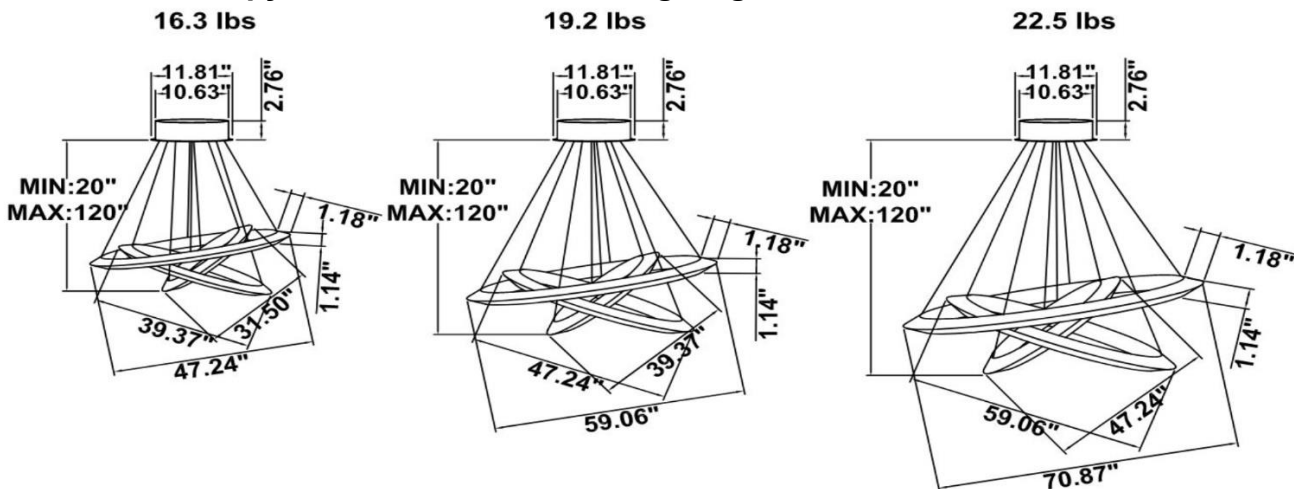

DIMENSIONS & WEIGHTS: Driver Canopy Size for ZigBee & DMX : 15.75" x 2.76"

SB-H03A Canopy mount with swiveled rings, light inside.

SB-H03B Remote mount with canopy, cables fixed directly to the ceiling, light outside.