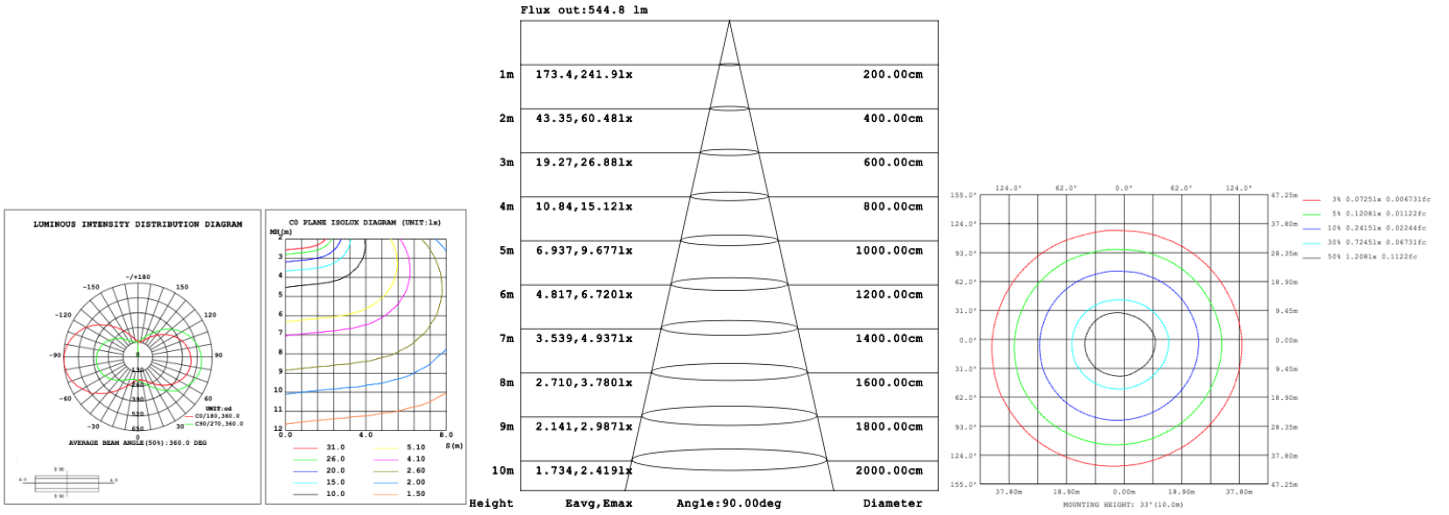

SB-H01A80W 70.87" 80W @ 4000K

Illumination Outside the profile
SB-H01B40W 31.50" 40W @ 4000K

SB-H01B50W 39.37" 50W @ 4000K

SB-H01B60W 47.24" 60W @ 4000K

SB-H01B70W 59.06" 70W @ 4000K

SB-H01B80W 70.87" 80W @ 4000K