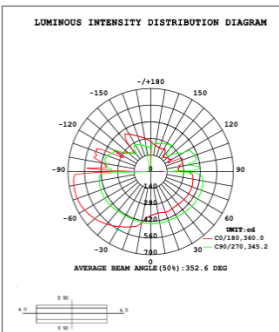

16.3 lbs

19.2 lbs

22.5 lbs

PHOTOMETRIC Test report for 1 Tier Ring only: Illumination Inside the profile

SB-H01A40W 31.50" 40W @ 4000K

SB-H01A50W 39.37" 50W @ 4000K

SB-H01A60W 47.24" 60W @ 4000K

SB-H01A70W 59.06" 70W @ 4000K

SB-H01A80W 70.87" 80W @ 4000K

Illumination Outside the profile
SB-H01B40W 31.50" 40W @ 4000K

SB-H01B50W 39.37" 50W @ 4000K

SB-H01B60W 47.24" 60W @ 4000K

SB-H01B70W 59.06" 70W @ 4000K

SB-H01B80W 70.87" 80W @ 4000K