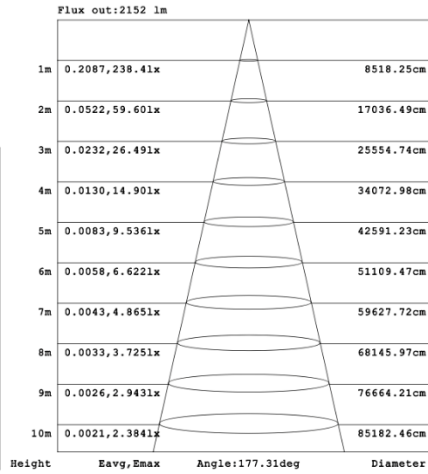

16.3 lbs

19.2 lbs

22.5 lbs

PHOTOMETRIC Test report for 1 Tier Ring only: Illumination Inside the profile

SB-H01A40W 31.50" 40W @ 4000K

SB-H01A50W 39.37" 50W @ 4000K

SB-H01A60W 47.24" 60W @ 4000K

SB-H01A70W 59.06" 70W @ 4000K