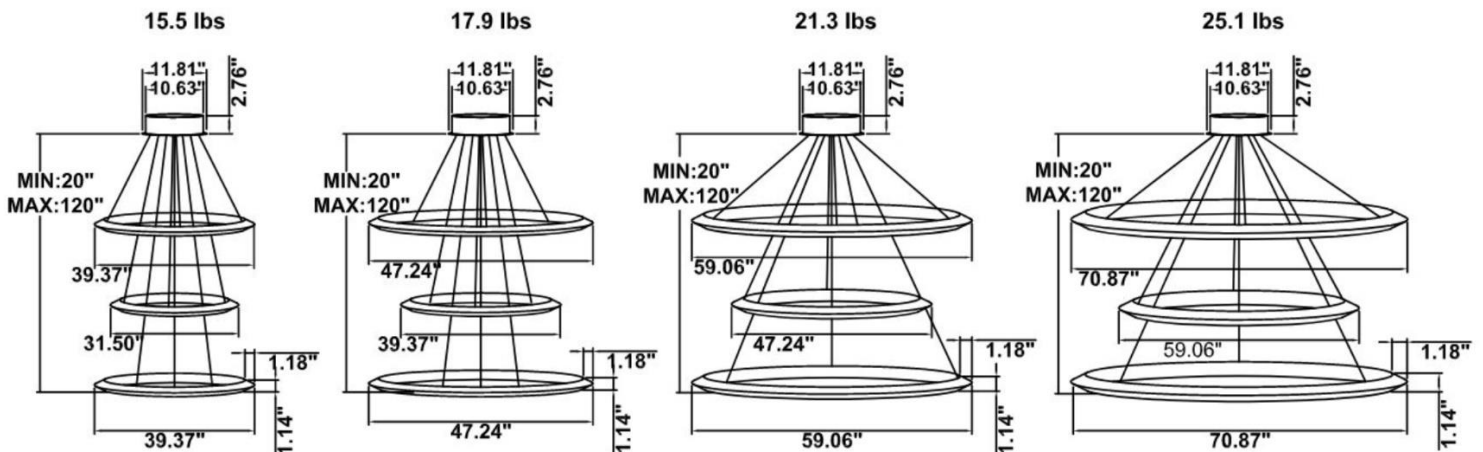

SB-H03E Canopy mount with ring light inside.