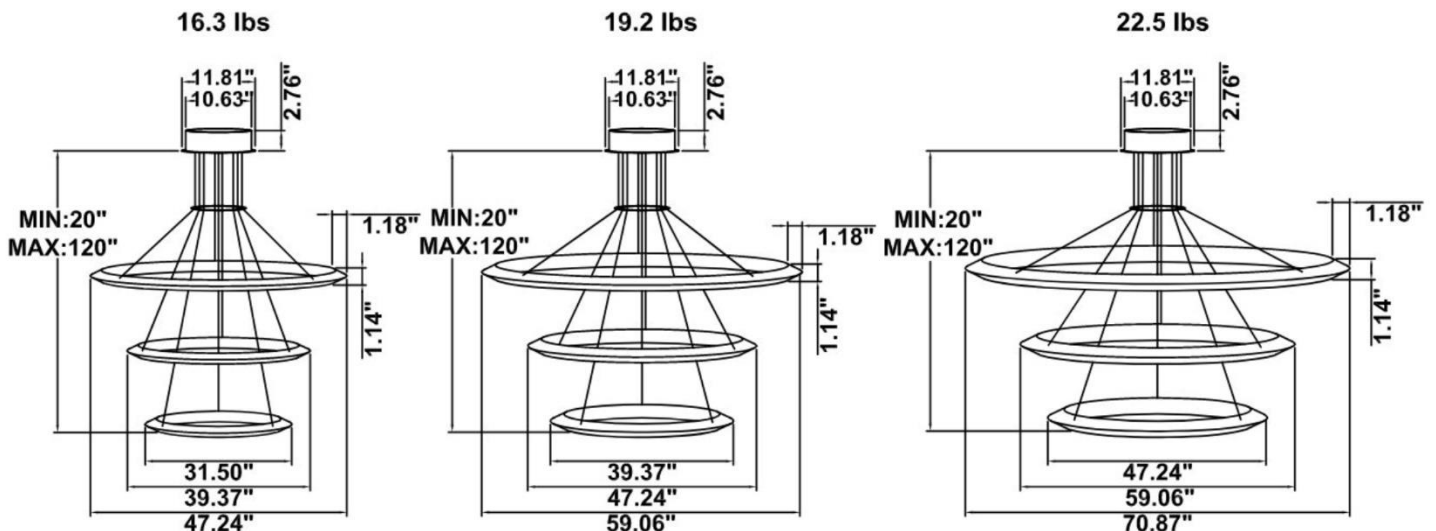

SB-H03K Canopy mount with accent ring, light inside.