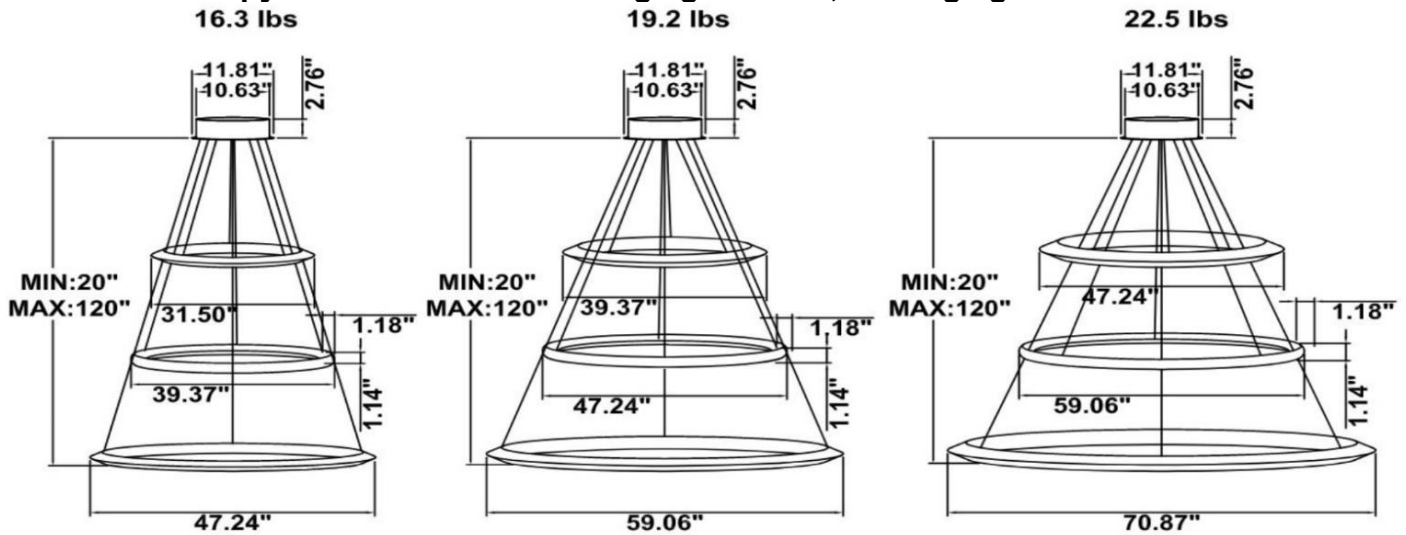

SB-H03C Canopy mount with 1st & 3rd ring light inside, 2nd ring light outside.