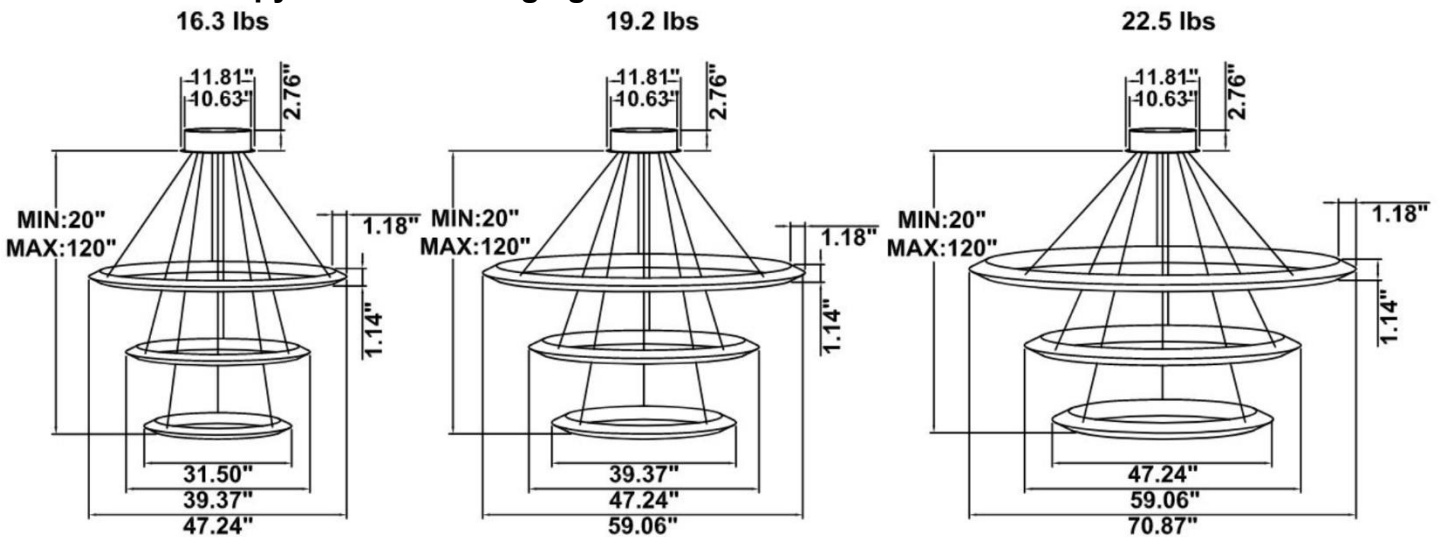

DIMENSIONS & WEIGHTS: Driver Canopy Size for ZigBee & DMX : 15.75" x 2.76"

SB-H03A Canopy mount with swiveled rings, light inside.

SB-H03B Remote mount with canopy, cables fixed directly to the ceiling, light outside.

SB-H03K Canopy mount with accent ring, light inside.

SB-H03L Canopy mount with accent ring light outside.

SB-H03M Canopy mount with ring light inside.

SB-H03N Canopy mount with ring light outside.

SB-H03R Remote mount, cables fixed directly to the ceiling, light inside.
(Driver box size: L10.83" X W3.78" X H1.81")