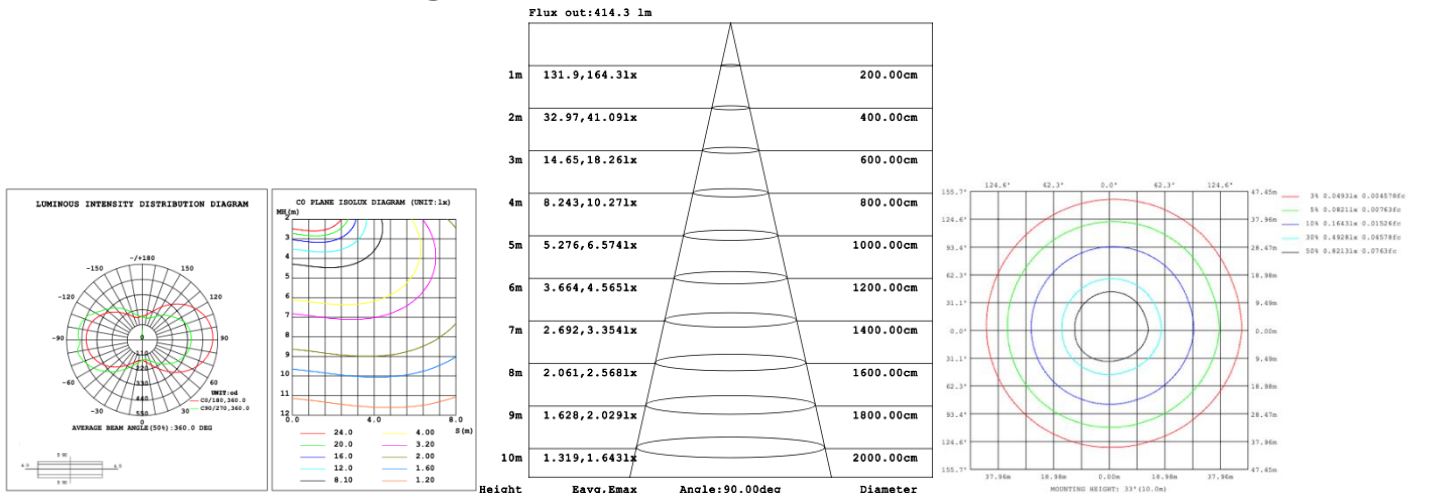

SB-H01A80W 70.87" 80W @ 4000K

Illumination Outside the profile
SB-H01B40W 31.50" 40W @ 4000K

SB-H01B50W 39.37" 50W @ 4000K

SB-H01B60W 47.24" 60W @ 4000K

SB-H01B70W 59.06" 70W @ 4000K

SB-H01B80W 70.87" 80W @ 4000K