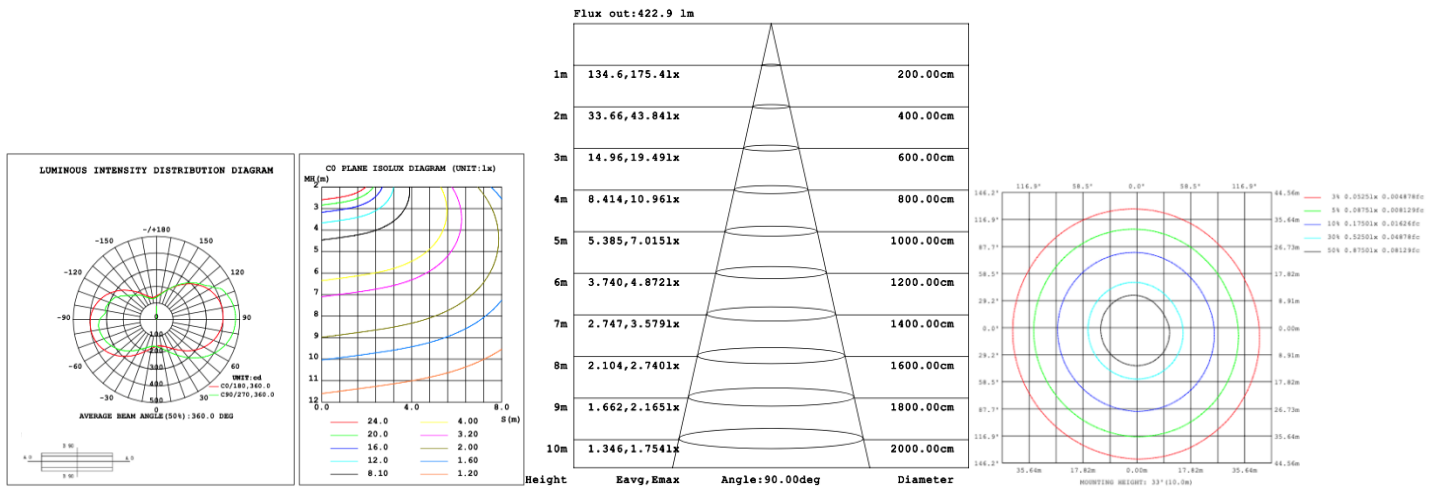

16.3 lbs

19.2 lbs

22.5 lbs

PHOTOMETRIC Test report for 1 Tier Ring only: Illumination Inside the profile

SB-H01A40W 31.50" 40W @ 4000K

SB-H01A50W 39.37" 50W @ 4000K

SB-H01A60W 47.24" 60W @ 4000K

SB-H01A70W 59.06" 70W @ 4000K

SB-H01A80W 70.87" 80W @ 4000K

Illumination Outside the profile
SB-H01B40W 31.50" 40W @ 4000K

SB-H01B50W 39.37" 50W @ 4000K

SB-H01B60W 47.24" 60W @ 4000K

SB-H01B70W 59.06" 70W @ 4000K

SB-H01B80W 70.87" 80W @ 4000K