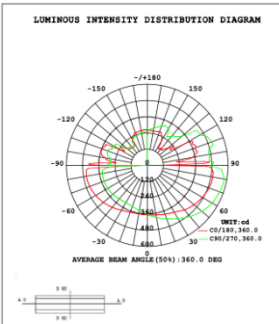

16.3 lbs

19.2 lbs

22.5 lbs

PHOTOMETRIC Test report for 1 Tier Ring only: Illumination Inside the profile

SB-H01A40W 31.50" 40W @ 4000K

SB-H01A50W 39.37" 50W @ 4000K

SB-H01A60W 47.24" 60W @ 4000K

SB-H01A70W 59.06" 70W @ 4000K

SB-H01A80W 70.87" 80W @ 4000K

Illumination Outside the profile
SB-H01B40W 31.50" 40W @ 4000K

SB-H01B50W 39.37" 50W @ 4000K

SB-H01B60W 47.24" 60W @ 4000K

SB-H01B70W 59.06" 70W @ 4000K

SB-H01B80W 70.87" 80W @ 4000K