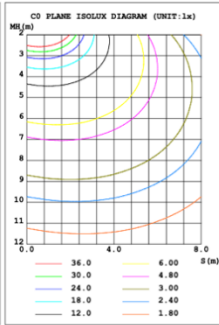

16.3 lbs

19.2 lbs

22.5 lbs

PHOTOMETRIC Test report for 1 Tier Ring only: Illumination Inside the profile

SB-H01A40W 31.50" 40W @ 4000K

SB-H01A50W 39.37" 50W @ 4000K

SB-H01A60W 47.24" 60W @ 4000K

SB-H01A70W 59.06" 70W @ 4000K