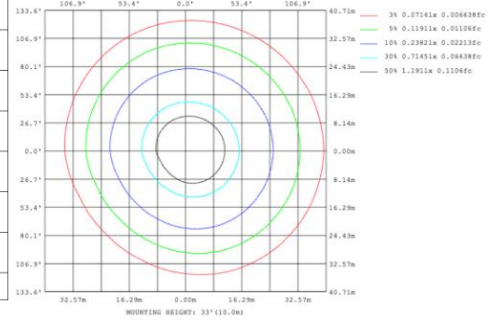

16.3 lbs

19.2 lbs

22.5 lbs

PHOTOMETRIC Test report for 1 Tier Ring only: Illumination Inside the profile

SB-H01A40W 31.50" 40W @ 4000K

SB-H01A50W 39.37" 50W @ 4000K

SB-H01A60W 47.24" 60W @ 4000K

SB-H01A70W 59.06" 70W @ 4000K

SB-H01A80W 70.87" 80W @ 4000K

Illumination Outside the profile
SB-H01B40W 31.50" 40W @ 4000K

SB-H01B50W 39.37" 50W @ 4000K

SB-H01B60W 47.24" 60W @ 4000K

SB-H01B70W 59.06" 70W @ 4000K

SB-H01B80W 70.87" 80W @ 4000K