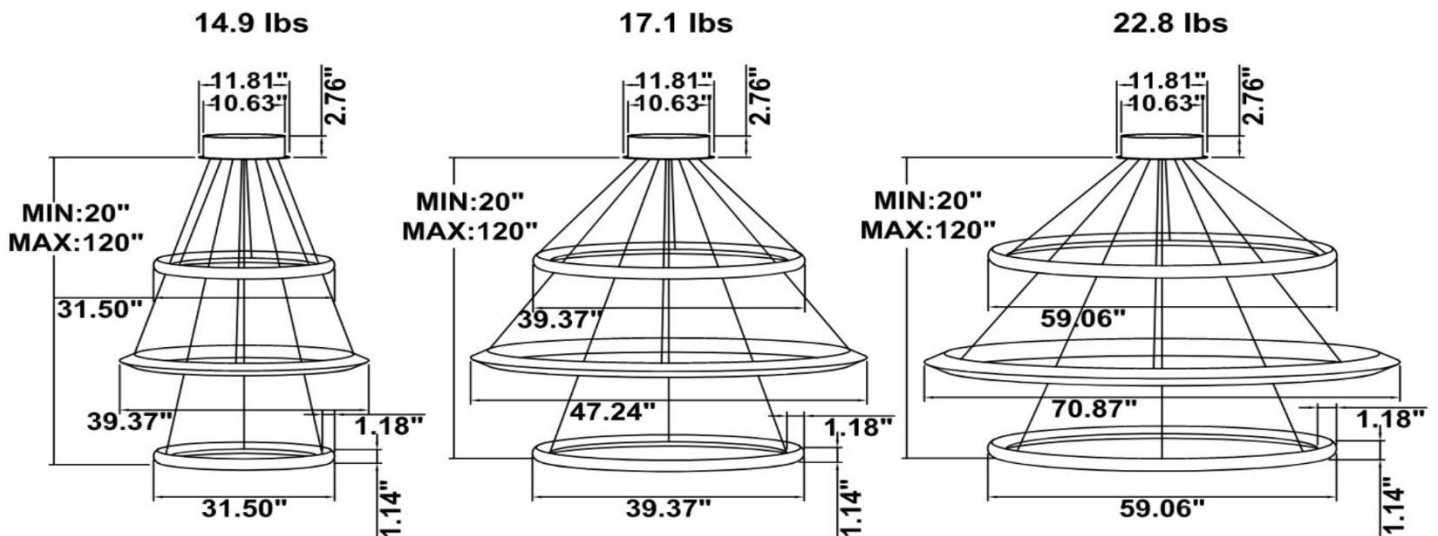

SB-H03H Canopy mount with 1st & 3rd ring light outside, 2nd ring light inside.