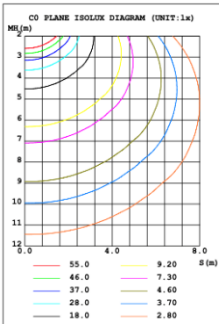

16.3 lbs

19.2 lbs

22.5 lbs

PHOTOMETRIC Test report for 1 Tier Ring only: Illumination Inside the profile

SB-H01A40W 31.50" 40W @ 4000K

SB-H01A50W 39.37" 50W @ 4000K

SB-H01A60W 47.24" 60W @ 4000K

SB-H01A70W 59.06" 70W @ 4000K