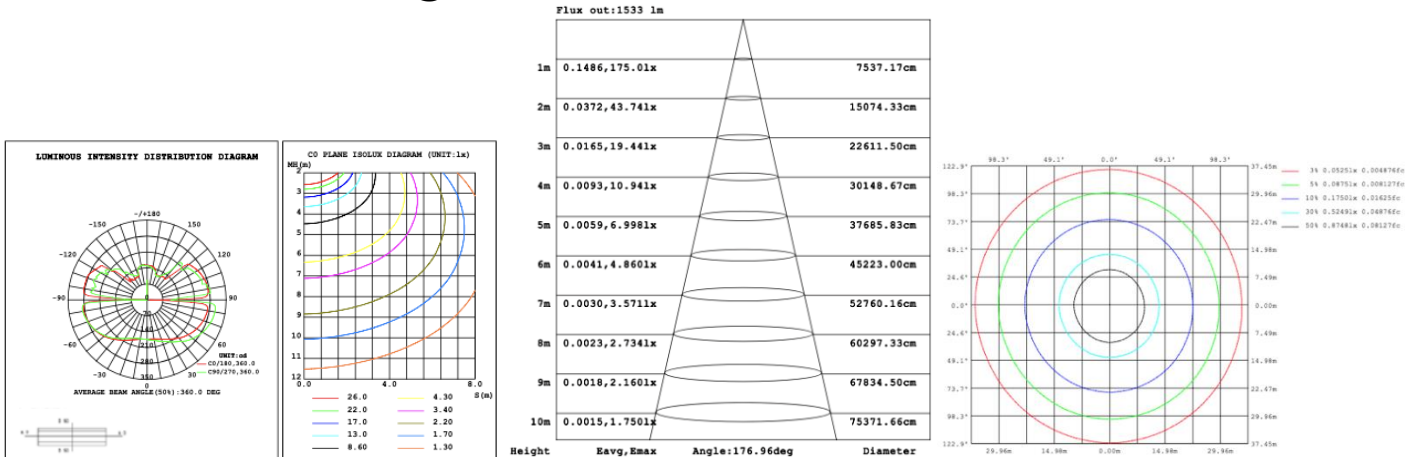

16.3 lbs

19.2 lbs

22.5 lbs

PHOTOMETRIC Test report for 1 Tier Ring only: Illumination Inside the profile

SB-H01A40W 31.50" 40W @ 4000K

SB-H01A50W 39.37" 50W @ 4000K

SB-H01A60W 47.24" 60W @ 4000K

SB-H01A70W 59.06" 70W @ 4000K

SB-H01A80W 70.87" 80W @ 4000K

Illumination Outside the profile
SB-H01B40W 31.50" 40W @ 4000K

SB-H01B50W 39.37" 50W @ 4000K

SB-H01B60W 47.24" 60W @ 4000K

SB-H01B70W 59.06" 70W @ 4000K

SB-H01B80W 70.87" 80W @ 4000K