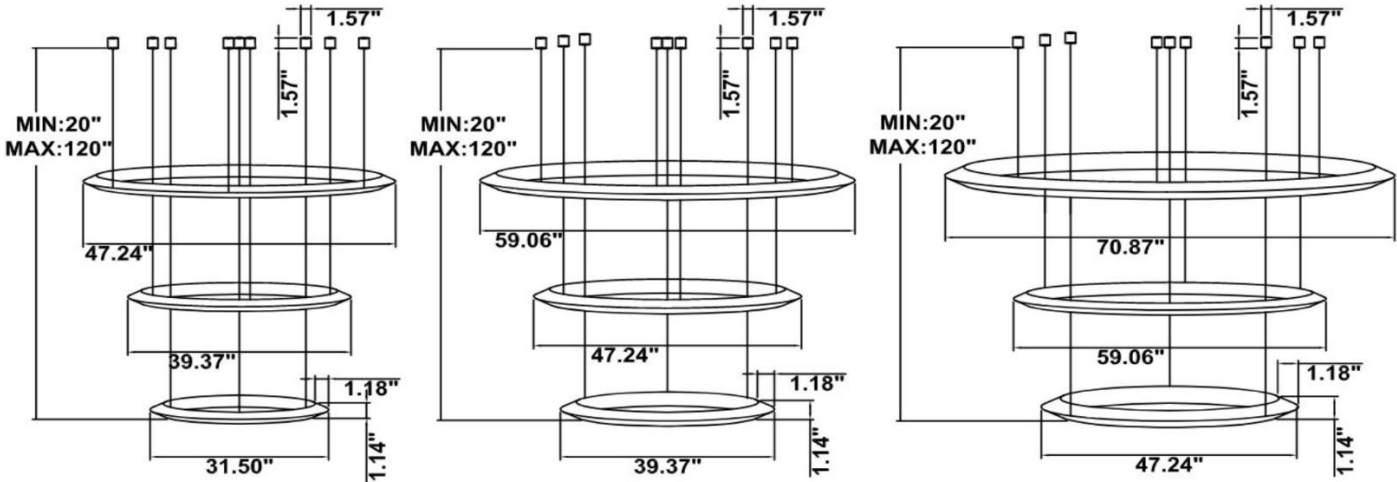

SB-H03K Canopy mount with accent ring, light inside.

SB-H03L Canopy mount with accent ring light outside.

SB-H03M Canopy mount with ring light inside.

SB-H03N Canopy mount with ring light outside.

SB-H03R Remote mount, cables fixed directly to the ceiling, light inside.
(Driver box size: L10.83" X W3.78" X H1.81")

16.3 lbs

19.2 lbs

22.5 lbs

PHOTOMETRIC Test report for 1 Tier Ring only: Illumination Inside the profile

SB-H01A40W 31.50" 40W @ 4000K

SB-H01A50W 39.37" 50W @ 4000K

SB-H01A60W 47.24" 60W @ 4000K

SB-H01A70W 59.06" 70W @ 4000K