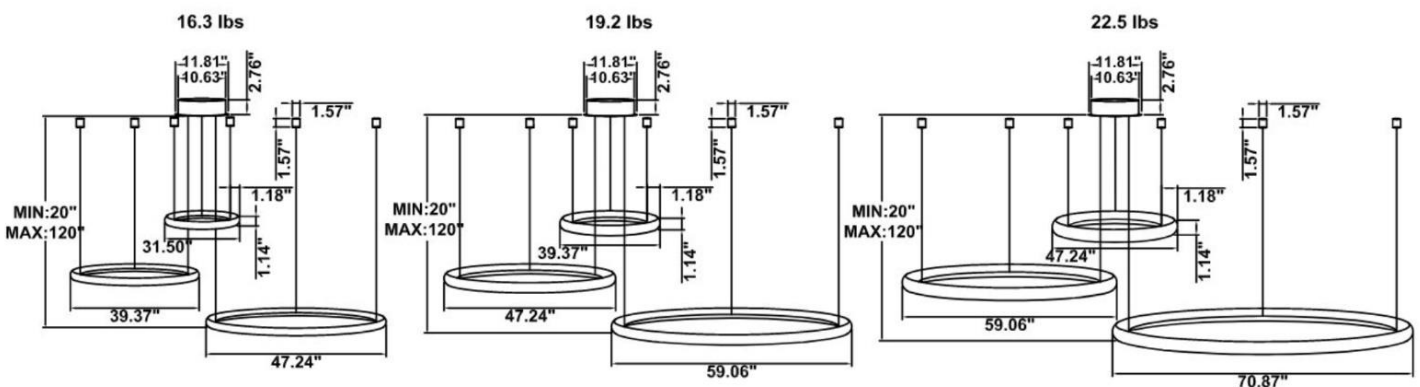

DIMENSIONS & WEIGHTS: Driver Canopy Size for ZigBee & DMX : 15.75" x 2.76"

SB-H03A Canopy mount with swiveled rings, light inside.

SB-H03B Remote mount with canopy, cables fixed directly to the ceiling, light outside.