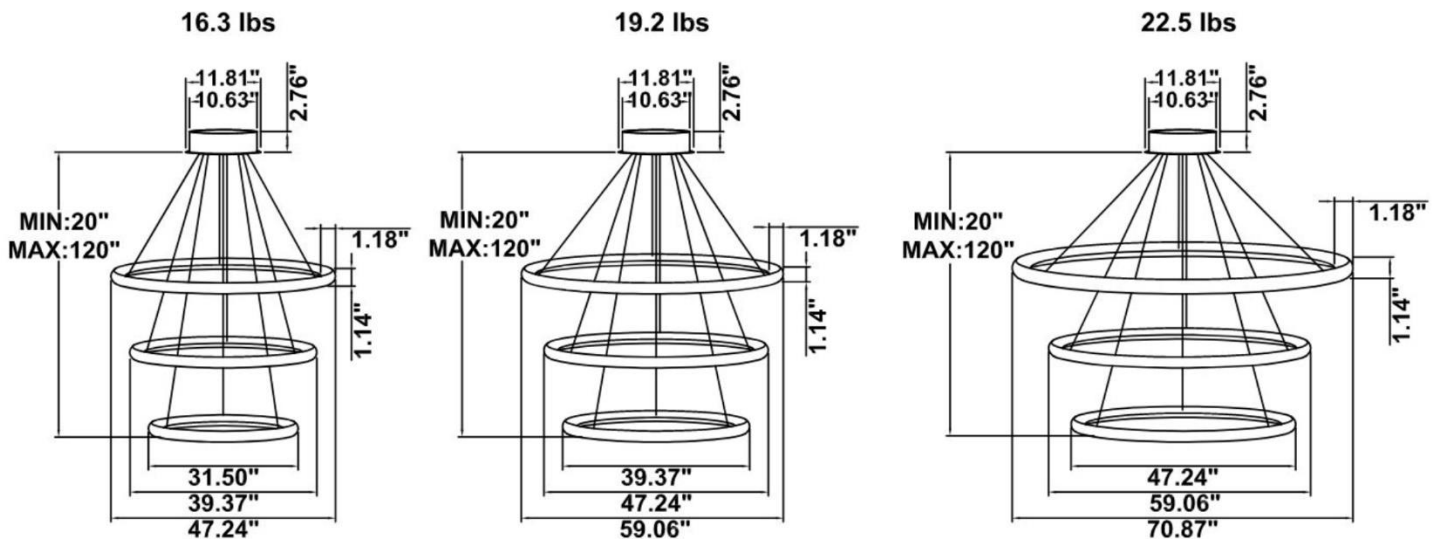

FEATURES

- 5-year limited warranty.
- Ships assembled.
- Illumination inside or outside the profile.
- Extruded aluminum housing up to 70.87”, 1 continuous ring without joints. Custom Configuration available.
- Fixture lumens per watt ratio up to 82 LPW for illumination outside, up to 72 LPW for illumination inside, not including RGBW.
- 10’ standard adjustable aircraft cables/power cord adjust by push button grippers, custom length available.
- Can be remote driver mounted or driver concealed within the canopy, can be mounted on sloped ceiling.

DIMENSIONS & WEIGHTS: Driver Canopy Size for ZigBee & DMX : 15.75" x 2.76"

SB-H03A Canopy mount with swiveled rings, light inside.

SB-H03B Remote mount with canopy, cables fixed directly to the ceiling, light outside.

SB-H03K Canopy mount with accent ring, light inside.

SB-H03L Canopy mount with accent ring light outside.

SB-H03M Canopy mount with ring light inside.

SB-H03N Canopy mount with ring light outside.

SB-H03R Remote mount, cables fixed directly to the ceiling, light inside.
(Driver box size: L10.83" X W3.78" X H1.81")

16.3 lbs

19.2 lbs

22.5 lbs

PHOTOMETRIC Test report for 1 Tier Ring only: Illumination Inside the profile

SB-H01A40W 31.50" 40W @ 4000K

SB-H01A50W 39.37" 50W @ 4000K

SB-H01A60W 47.24" 60W @ 4000K

SB-H01A70W 59.06" 70W @ 4000K