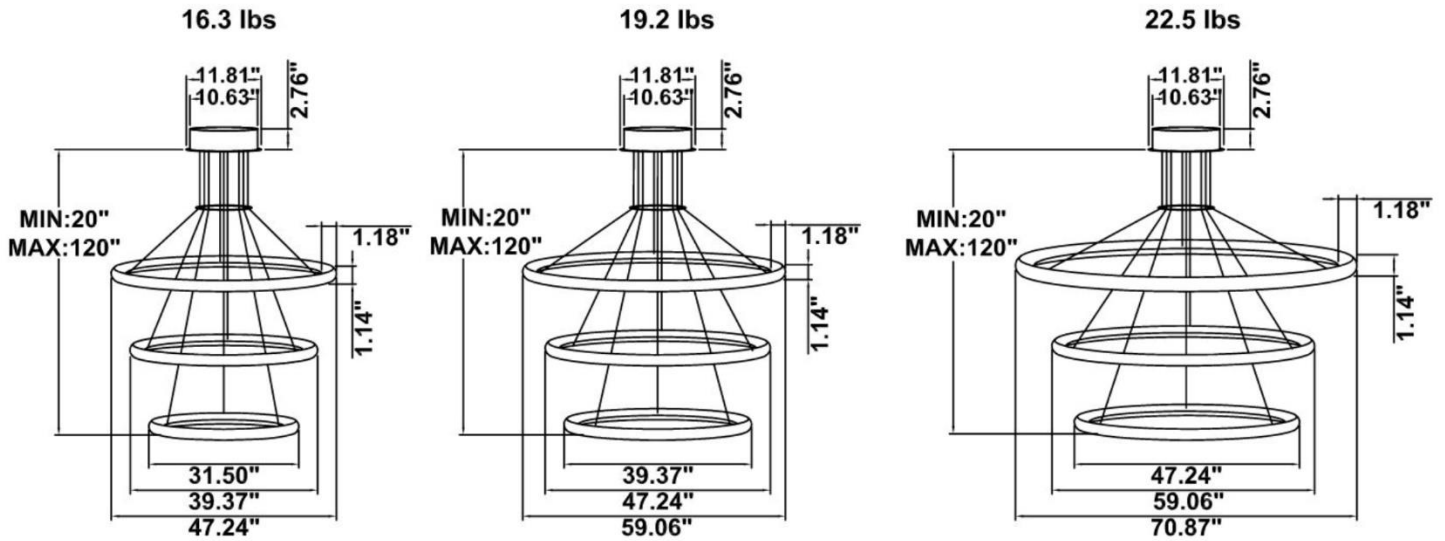

FEATURES

- 5-year limited warranty.
- Ships assembled.
- Illumination inside or outside the profile.
- Extruded aluminum housing up to 70.87”, 1 continuous ring without joints. Custom Configuration available.
- Fixture lumens per watt ratio up to 82 LPW for illumination outside, up to 72 LPW for illumination inside, not including RGBW.
- 10’ standard adjustable aircraft cables/power cord adjust by push button grippers, custom length available.
- Can be remote driver mounted or driver concealed within the canopy, can be mounted on sloped ceiling.

DIMENSIONS & WEIGHTS: Driver Canopy Size for ZigBee & DMX : 15.75" x 2.76"

SB-H03A Canopy mount with swiveled rings, light inside.

SB-H03B Remote mount with canopy, cables fixed directly to the ceiling, light outside.

SB-H03K Canopy mount with accent ring, light inside.

SB-H03L Canopy mount with accent ring light outside.

SB-H03M Canopy mount with ring light inside.

SB-H03N Canopy mount with ring light outside.

SB-H03R Remote mount, cables fixed directly to the ceiling, light inside.
(Driver box size: L10.83" X W3.78" X H1.81")