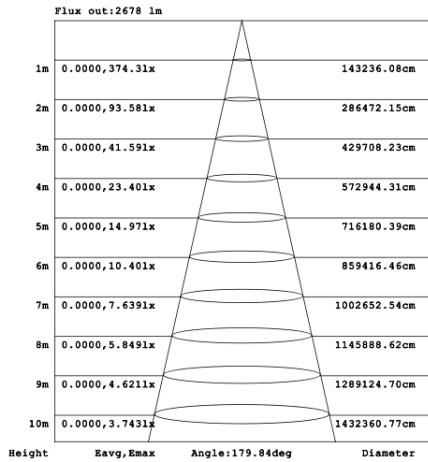

16.3 lbs

19.2 lbs

22.5 lbs

PHOTOMETRIC Test report for 1 Tier Ring only: Illumination Inside the profile

SB-H01A40W 31.50" 40W @ 4000K

SB-H01A50W 39.37" 50W @ 4000K

SB-H01A60W 47.24" 60W @ 4000K

SB-H01A70W 59.06" 70W @ 4000K