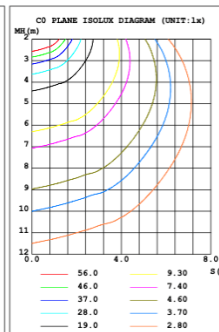

SB-H01A80W 70.87" 80W @ 4000K