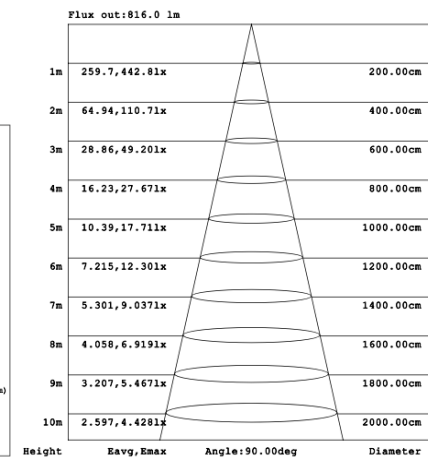

16.3 lbs

19.2 lbs

22.5 lbs

PHOTOMETRIC Test report for 1 Tier Ring only: Illumination Inside the profile

SB-H01A40W 31.50" 40W @ 4000K

SB-H01A50W 39.37" 50W @ 4000K

SB-H01A60W 47.24" 60W @ 4000K

SB-H01A70W 59.06" 70W @ 4000K

SB-H01A80W 70.87" 80W @ 4000K

Illumination Outside the profile
SB-H01B40W 31.50" 40W @ 4000K

SB-H01B50W 39.37" 50W @ 4000K

SB-H01B60W 47.24" 60W @ 4000K

SB-H01B70W 59.06" 70W @ 4000K

SB-H01B80W 70.87" 80W @ 4000K