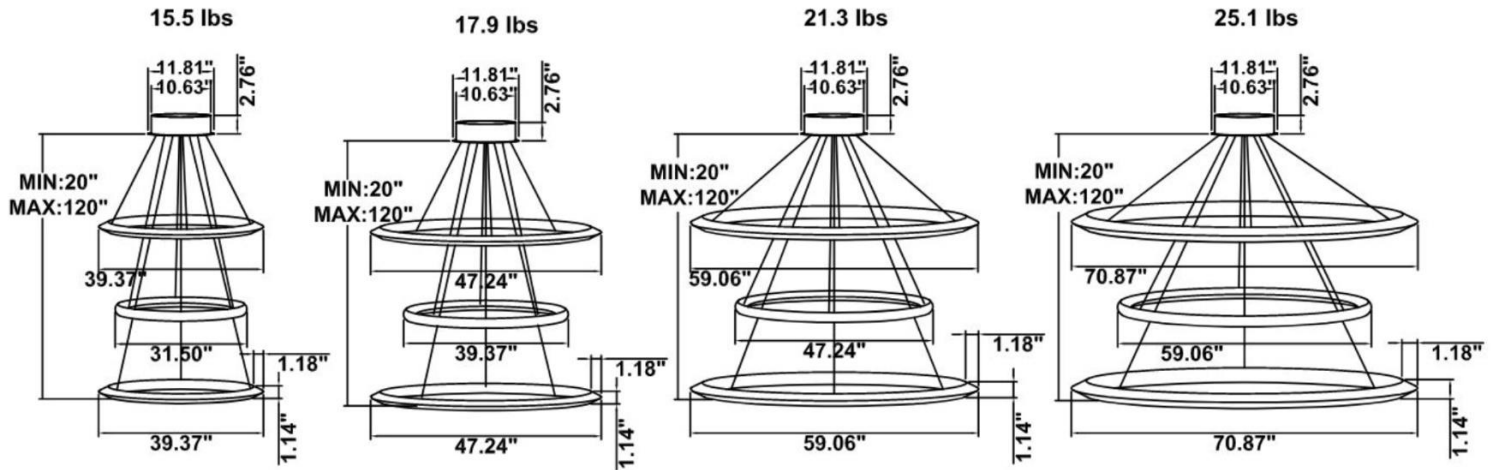

SB-H03F Canopy mount with 1st & 3rd ring light inside, 2nd ring light outside.