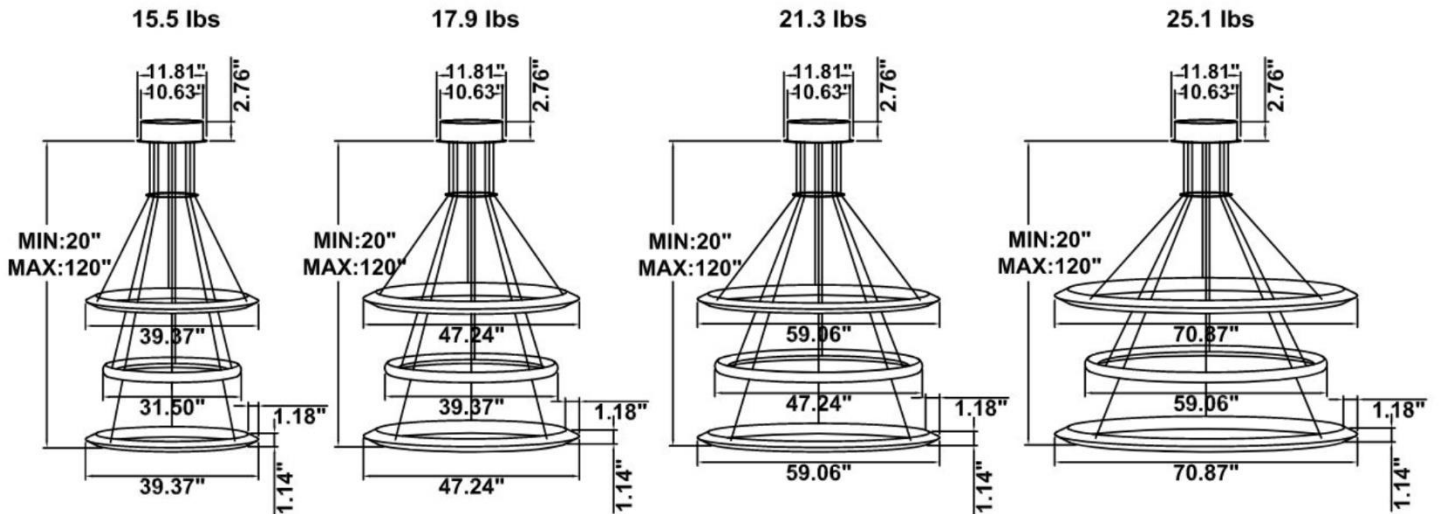

SB-H03I Canopy mount with accent ring ,1st & 3rd ring light inside, 2nd ring light outside.