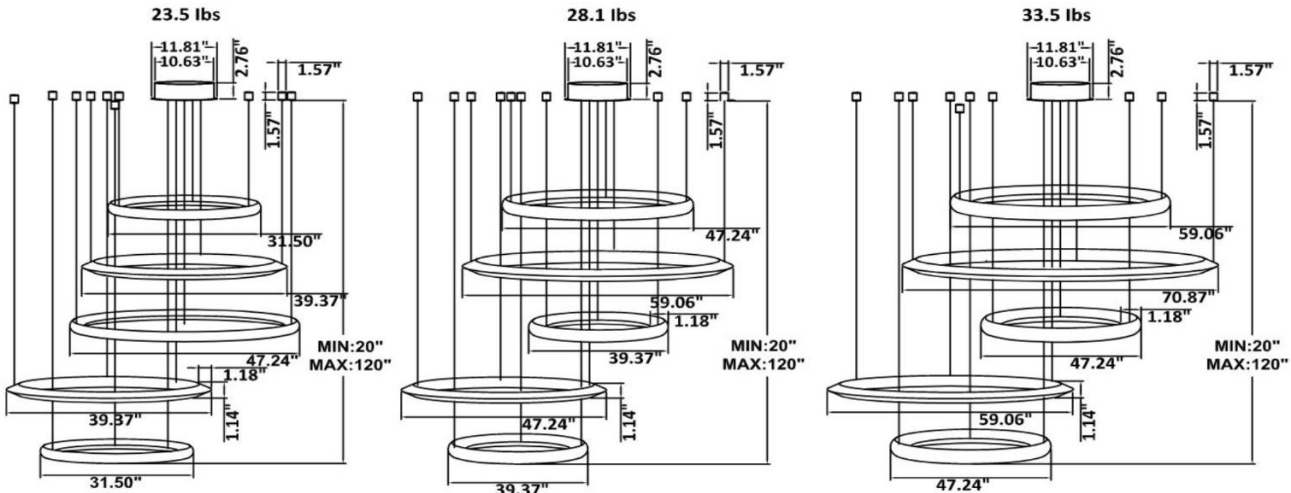

**DIMENSIONS & WEIGHTS:** Driver Canopy Size for ZigBee & DMX : 15.75" x 2.76"

**SB-H05A** Canopy mount with 1<sup>st</sup>, 3<sup>rd</sup> and 5<sup>th</sup> ring light inside, 2<sup>nd</sup> and 4<sup>th</sup> ring light outside.

**SB-H05B** Canopy mount with ring light outside.

**SB-H05C Canopy mount with accent ring, light inside.**

**SB-H05D Canopy mount with ring light inside.**

**SB-H05E Remote mount with canopy, cables fixed directly to the ceiling, light inside.**

**SB-H05F Remote mount with canopy, cables fixed directly to the ceiling, light outside.**

**SB-H05G Remote mount with canopy, cables fixed directly to the ceiling.  
1<sup>st</sup>, 3<sup>rd</sup> and 5<sup>th</sup> ring light outside, 2<sup>nd</sup> and 4<sup>th</sup> ring light inside.**

**SB-H05H Remote mount, cables fixed directly to the ceiling, light inside.  
(Driver box size: L10.83" X W3.78" X H1.81")**

**SB-H05I Remote mount, cables fixed directly to the ceiling, light outside.**  
**(Driver box size: L10.83" X W3.78" X H1.81")**