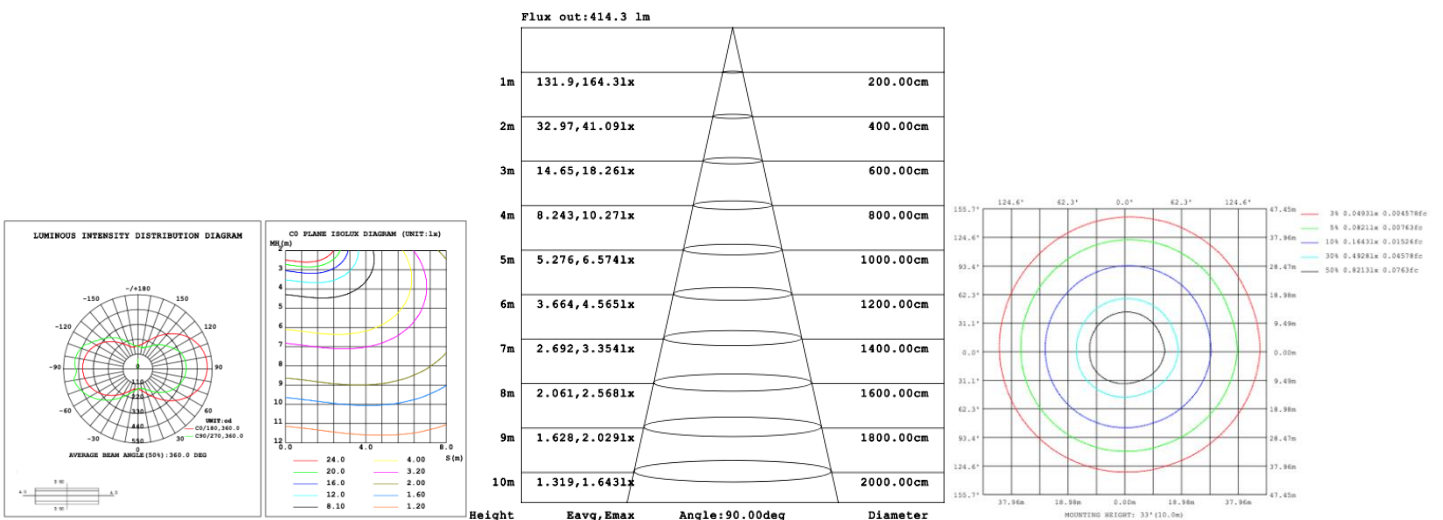

**PHOTOMETRIC Test report for 1 Tier Ring only**

**Illumination Inside the profile**

**SB-H01A40W 31.50" 40W @ 4000K**

**SB-H01A50W 39.37" 50W @ 4000K**

**SB-H01A60W 47.24" 60W @ 4000K**

**SB-H01A70W 59.06" 70W @ 4000K**

**SB-H01A80W 70.82" 80W @ 4000K**

**Illumination Outside the profile**  
**SB-H01B40W 31.50" 40W @ 4000K**

**SB-H01B50W 39.37" 50W @ 4000K**

**SB-H01B60W 47.24" 60W @ 4000K**

**SB-H01B70W 59.06" 70W @ 4000K**