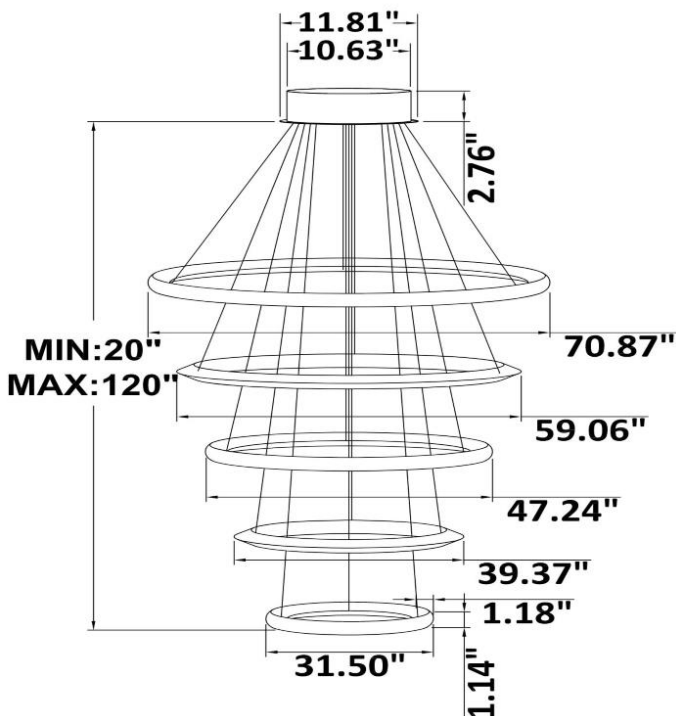

### FEATURES

- 5-year limited warranty.
- Ships assembled.
- Illumination inside or outside the profile.
- Extruded aluminum housing up to 70.87”, 1 continuous ring without joints. Custom Configuration available.
- Fixture lumens per watt ratio up to 82 LPW for illumination outside, up to 72 LPW for illumination inside, not including RGBW.
- 10’ standard adjustable aircraft cables/power cord adjust by push button grippers, custom length available.
- Can be remote driver mounted or driver concealed within the canopy, can be mounted on sloped ceiling.

**SB-H05H Remote mount, cables fixed directly to the ceiling, light inside.  
(Driver box size: L10.83" X W3.78" X H1.81")**

**SB-H05I Remote mount, cables fixed directly to the ceiling, light outside.**  
**(Driver box size: L10.83" X W3.78" X H1.81")**

**SB-H05J Canopy mount with swiveled rings, light outside.**

**SB-H05K Canopy mount with swiveled rings, light inside.**

**SB-H05L**  
Canopy mount with light inside.

**SB- H05M**  
Canopy mount with swiveled rings, 1<sup>st</sup>, and 3<sup>rd</sup> ring light outside, 2<sup>nd</sup>, 3<sup>rd</sup>, and 5<sup>th</sup> light inside.

**SB-H05N** Canopy mount with 1<sup>st</sup>, 3<sup>rd</sup>, 5<sup>th</sup> ring light outside, 2<sup>nd</sup> and 4<sup>th</sup> light inside.  
**33.5 lbs**

**SB-H05O**  
Canopy mount with ring light outside.