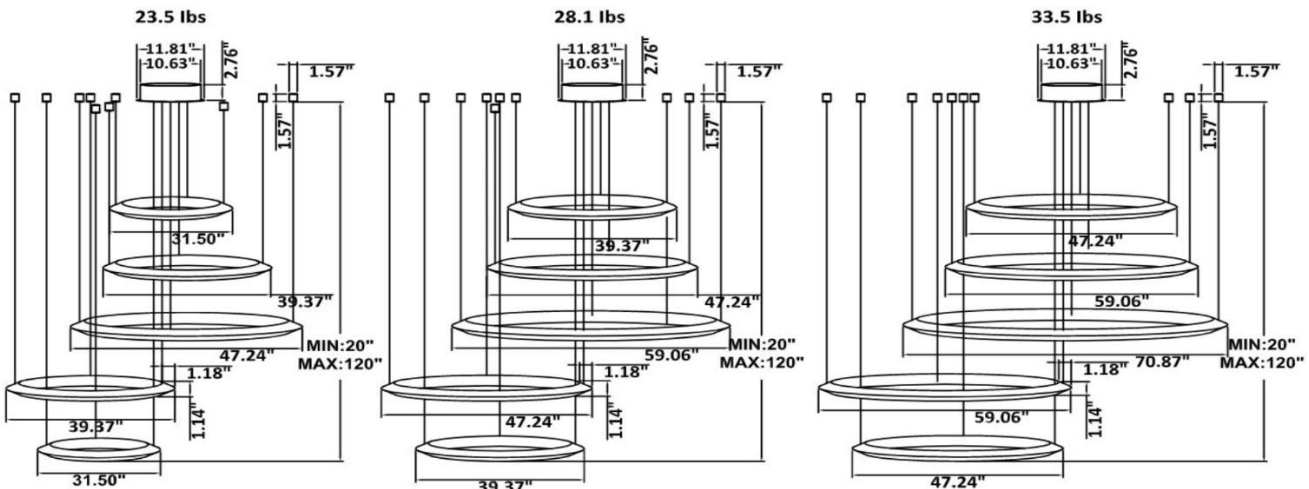

**DIMENSIONS & WEIGHTS:** Driver Canopy Size for ZigBee & DMX : 15.75" x 2.76"

**SB-H05A** Canopy mount with 1<sup>st</sup>, 3<sup>rd</sup> and 5<sup>th</sup> ring light inside, 2<sup>nd</sup> and 4<sup>th</sup> ring light outside.

**SB-H05B** Canopy mount with ring light outside.

**SB-H05C Canopy mount with accent ring, light inside.**

**SB-H05D Canopy mount with ring light inside.**

**SB-H05E Remote mount with canopy, cables fixed directly to the ceiling, light inside.**

**SB-H05H Remote mount, cables fixed directly to the ceiling, light inside.  
(Driver box size: L10.83" X W3.78" X H1.81")**

**SB-H05I Remote mount, cables fixed directly to the ceiling, light outside.**  
**(Driver box size: L10.83" X W3.78" X H1.81")**