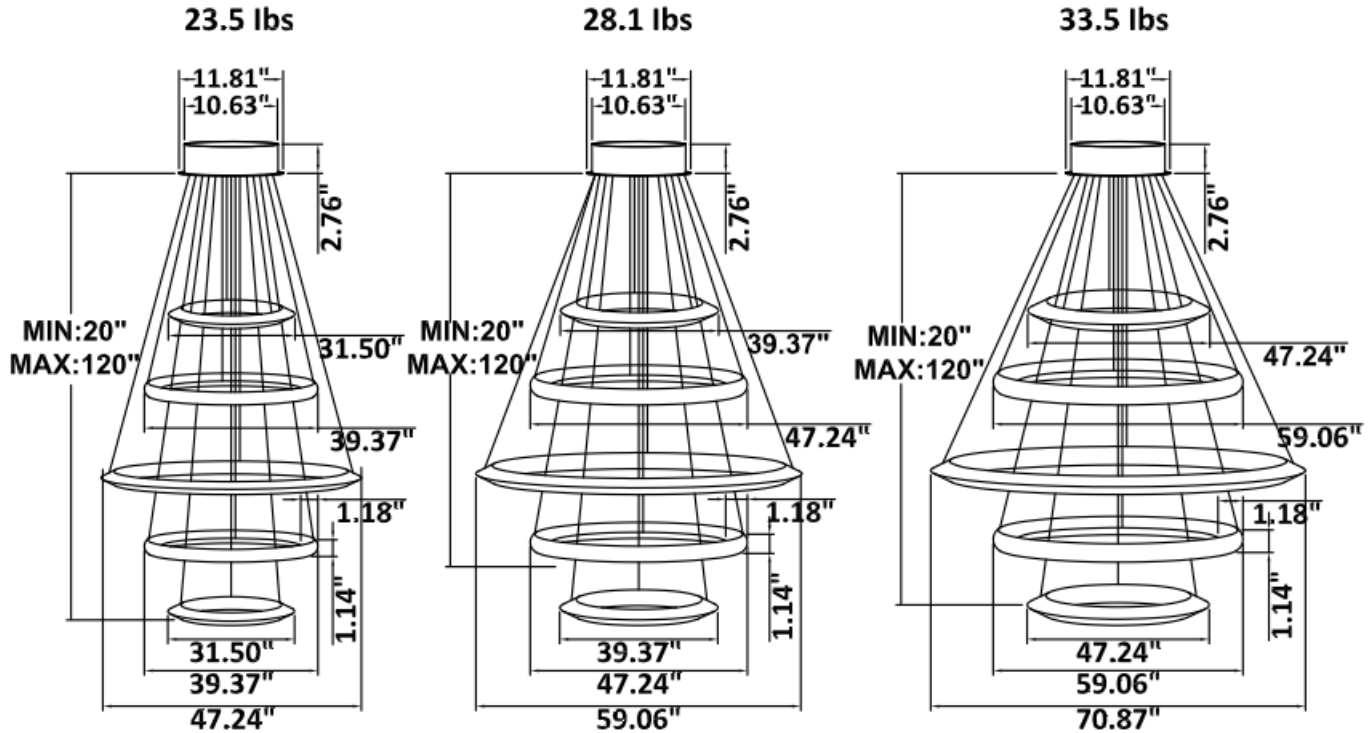

**DIMENSIONS & WEIGHTS:** Driver Canopy Size for ZigBee & DMX : 15.75" x 2.76"

**SB-H05A** Canopy mount with 1<sup>st</sup>, 3<sup>rd</sup> and 5<sup>th</sup> ring light inside, 2<sup>nd</sup> and 4<sup>th</sup> ring light outside.