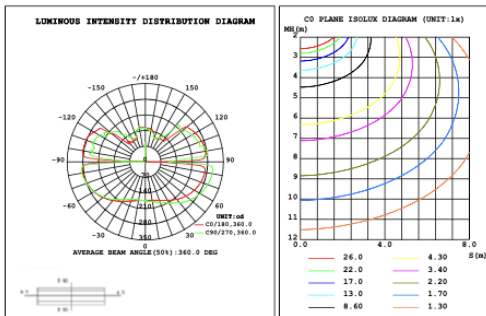

**PHOTOMETRIC Test report for 1 Tier Ring only**

**Illumination Inside the profile**

**SB-H01A40W 31.50" 40W @ 4000K**

**SB-H01A50W 39.37" 50W @ 4000K**

**SB-H01A60W 47.24" 60W @ 4000K**

**SB-H01A70W 59.06" 70W @ 4000K**