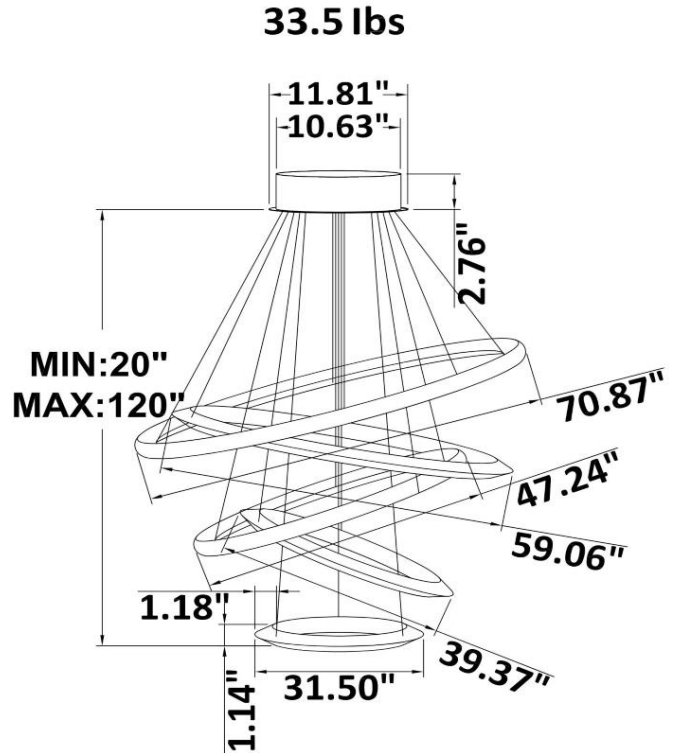

### PRODUCT DESCRIPTION

Experience the Davos Circular Design—a luminary masterpiece. Crafted from premium extruded aluminum, it seamlessly blends style and functionality. Available in sizes from 31.5” to 70.87”, it offers options for tunable white and RGBW lighting, along with over 6,500 custom colors to suit your ambiance. Featuring adjustable suspension height and customizable cable length. Shipped fully assembled for your convenience.

### FEATURES

- 5-year limited warranty.
- Ships assembled.
- Illumination inside or outside the profile.
- Extruded aluminum housing up to 70.87”, 1 continuous ring without joints. Custom Configuration available.
- Fixture lumens per watt ratio up to 82 LPW for illumination outside, up to 72 LPW for illumination inside, not including RGBW.
- 10’ standard adjustable aircraft cables/power cord adjust by push button grippers, custom length available.
- Can be remote driver mounted or driver concealed within the canopy, can be mounted on sloped ceiling.

**SB-H05H Remote mount, cables fixed directly to the ceiling, light inside.  
(Driver box size: L10.83" X W3.78" X H1.81")**

**SB-H05I Remote mount, cables fixed directly to the ceiling, light outside.**  
**(Driver box size: L10.83" X W3.78" X H1.81")**

**SB-H05J Canopy mount with swiveled rings, light outside.**

**SB-H05K Canopy mount with swiveled rings, light inside.**

**SB-H05L**  
Canopy mount with light inside.

**SB- H05M**  
Canopy mount with swiveled rings, 1<sup>st</sup>, and 3<sup>rd</sup> ring light outside, 2<sup>nd</sup>, 3<sup>rd</sup>, and 5<sup>th</sup> light inside.