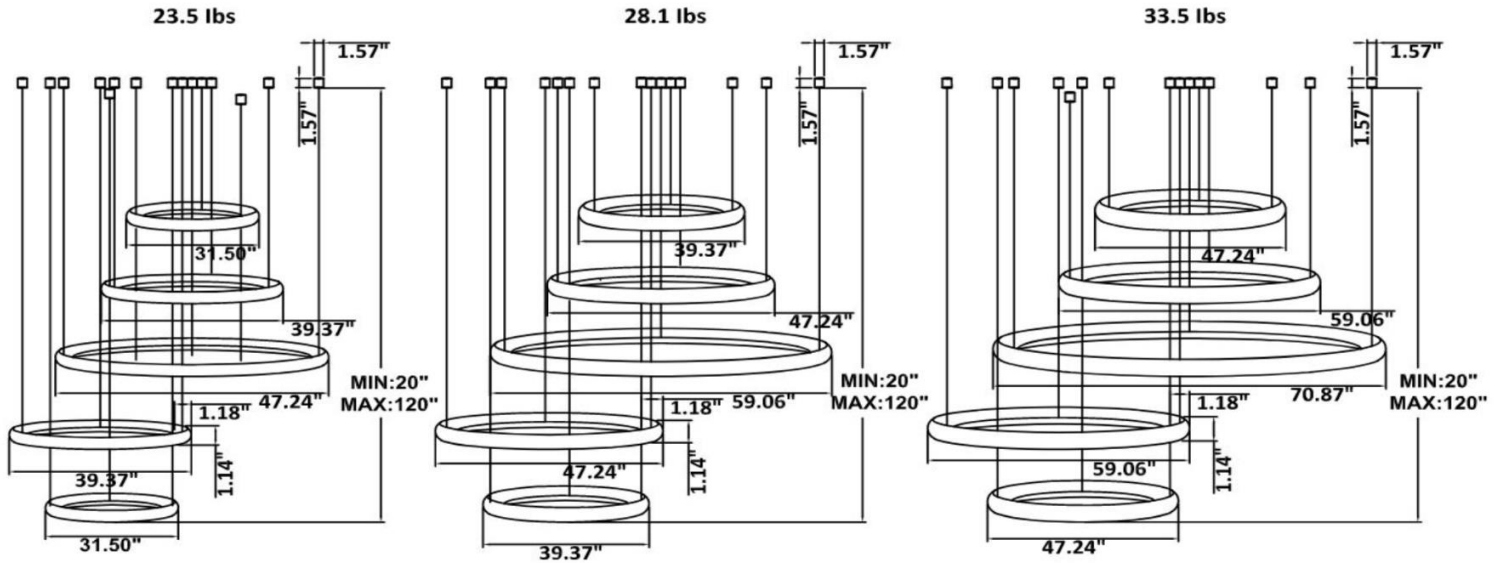

**SB-H05F Remote mount with canopy, cables fixed directly to the ceiling, light outside.**

**SB-H05G Remote mount with canopy, cables fixed directly to the ceiling.  
1<sup>st</sup>, 3<sup>rd</sup> and 5<sup>th</sup> ring light outside, 2<sup>nd</sup> and 4<sup>th</sup> ring light inside.**

**SB-H05H Remote mount, cables fixed directly to the ceiling, light inside.  
(Driver box size: L10.83" X W3.78" X H1.81")**

**SB-H05I Remote mount, cables fixed directly to the ceiling, light outside.**  
**(Driver box size: L10.83" X W3.78" X H1.81")**