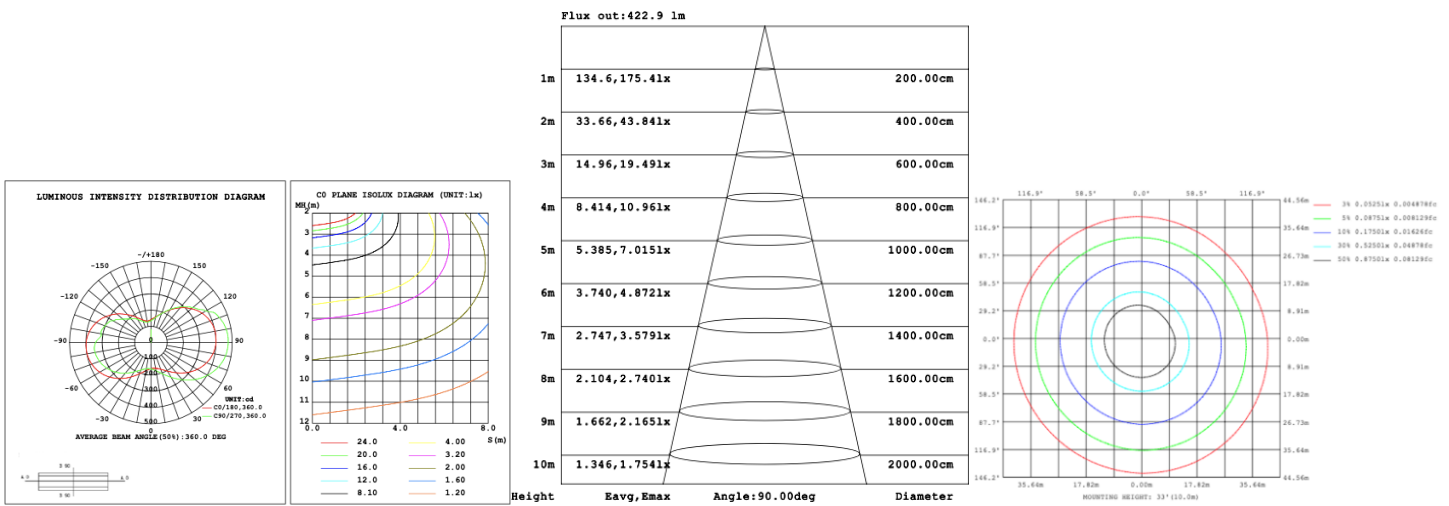

**PHOTOMETRIC Test report for 1 Tier Ring only**

**Illumination Inside the profile**

**SB-H01A40W 31.50" 40W @ 4000K**

**SB-H01A50W 39.37" 50W @ 4000K**

**SB-H01A60W 47.24" 60W @ 4000K**

**SB-H01A70W 59.06" 70W @ 4000K**

**SB-H01A80W 70.82" 80W @ 4000K**

**Illumination Outside the profile**  
**SB-H01B40W 31.50" 40W @ 4000K**

**SB-H01B50W 39.37" 50W @ 4000K**

**SB-H01B60W 47.24" 60W @ 4000K**

**SB-H01B70W 59.06" 70W @ 4000K**