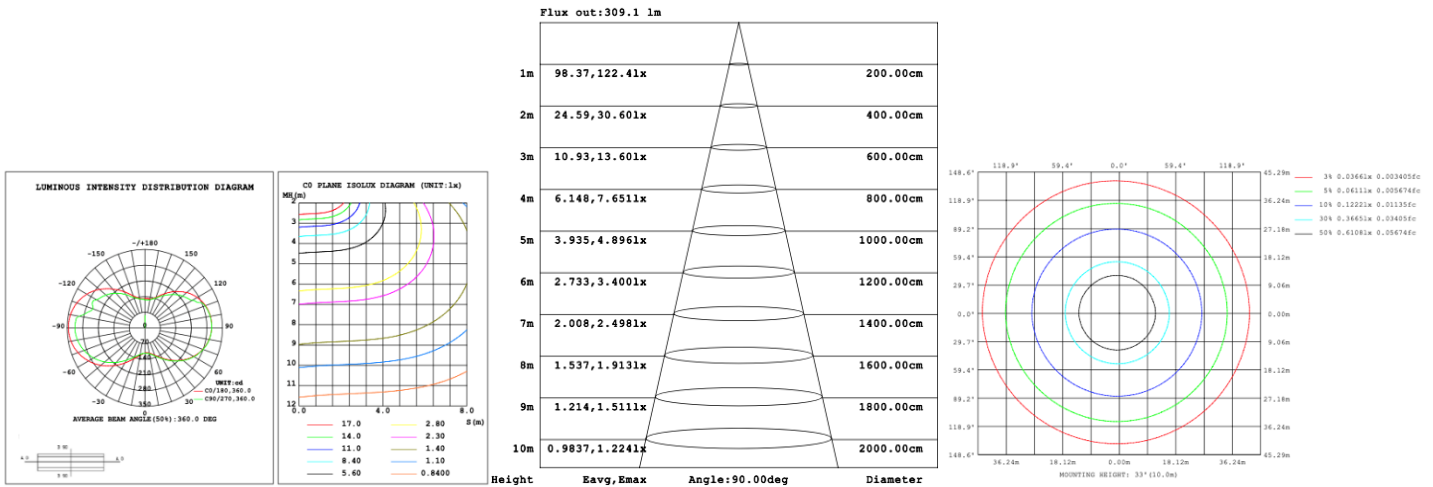

**PHOTOMETRIC Test report for 1 Tier Ring only**

**Illumination Inside the profile**

**SB-H01A40W 31.50" 40W @ 4000K**

**SB-H01A50W 39.37" 50W @ 4000K**

**SB-H01A60W 47.24" 60W @ 4000K**

**SB-H01A70W 59.06" 70W @ 4000K**

**SB-H01A80W 70.82" 80W @ 4000K**

**Illumination Outside the profile**  
**SB-H01B40W 31.50" 40W @ 4000K**

**SB-H01B50W 39.37" 50W @ 4000K**

**SB-H01B60W 47.24" 60W @ 4000K**

**SB-H01B70W 59.06" 70W @ 4000K**