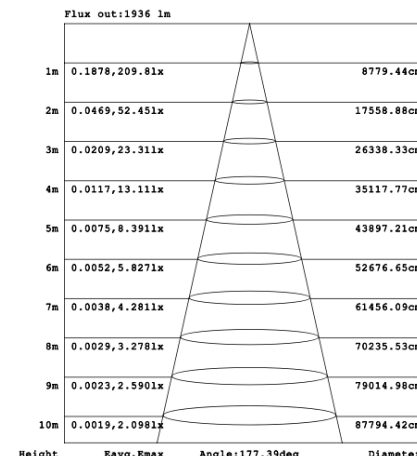

**SB-H05R Remote mount, cables fixed directly to the ceiling, 1<sup>st</sup>, 3<sup>rd</sup>, and 5<sup>th</sup> ring light inside, 2<sup>nd</sup> and 4<sup>th</sup> ring light outside. (Driver box size: L10.83" X W3.78" X H1.81")**

**PHOTOMETRIC Test report for 1 Tier Ring only**

**Illumination Inside the profile**

**SB-H01A40W 31.50" 40W @ 4000K**

**SB-H01A50W 39.37" 50W @ 4000K**

**SB-H01A60W 47.24" 60W @ 4000K**

**SB-H01A70W 59.06" 70W @ 4000K**