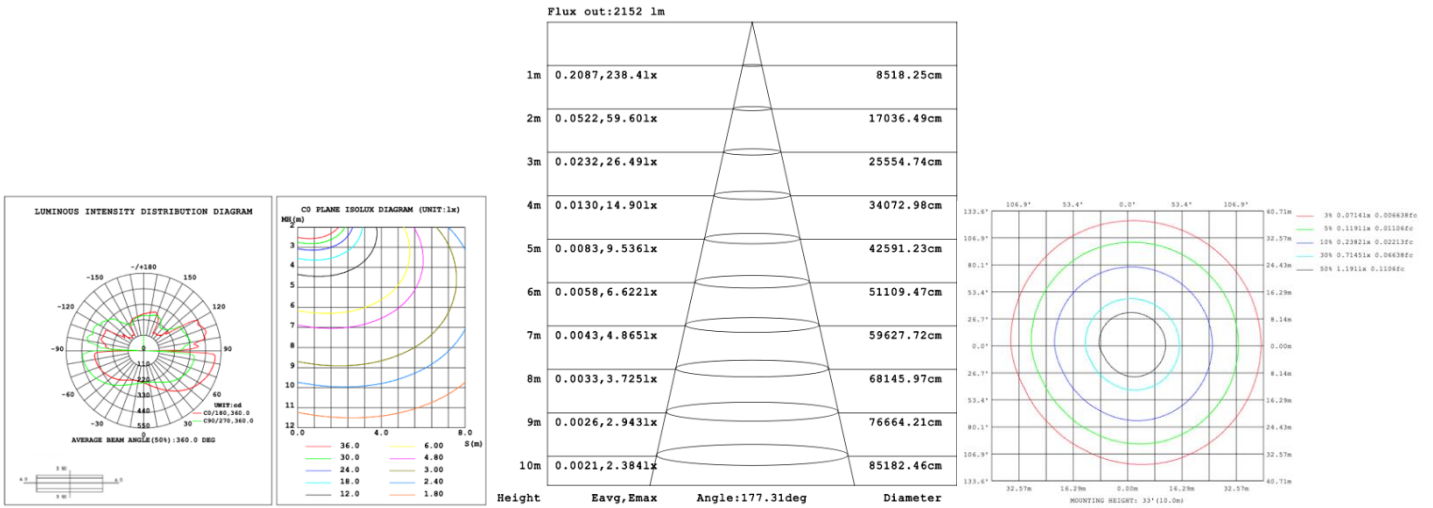

**PHOTOMETRIC Test report for 1 Tier Ring only**

**Illumination Inside the profile**

**SB-H01A40W 31.50" 40W @ 4000K**

**SB-H01A50W 39.37" 50W @ 4000K**

**SB-H01A60W 47.24" 60W @ 4000K**

**SB-H01A70W 59.06" 70W @ 4000K**

**SB-H01A80W 70.82" 80W @ 4000K**

**Illumination Outside the profile**  
**SB-H01B40W 31.50" 40W @ 4000K**

**SB-H01B50W 39.37" 50W @ 4000K**

**SB-H01B60W 47.24" 60W @ 4000K**

**SB-H01B70W 59.06" 70W @ 4000K**