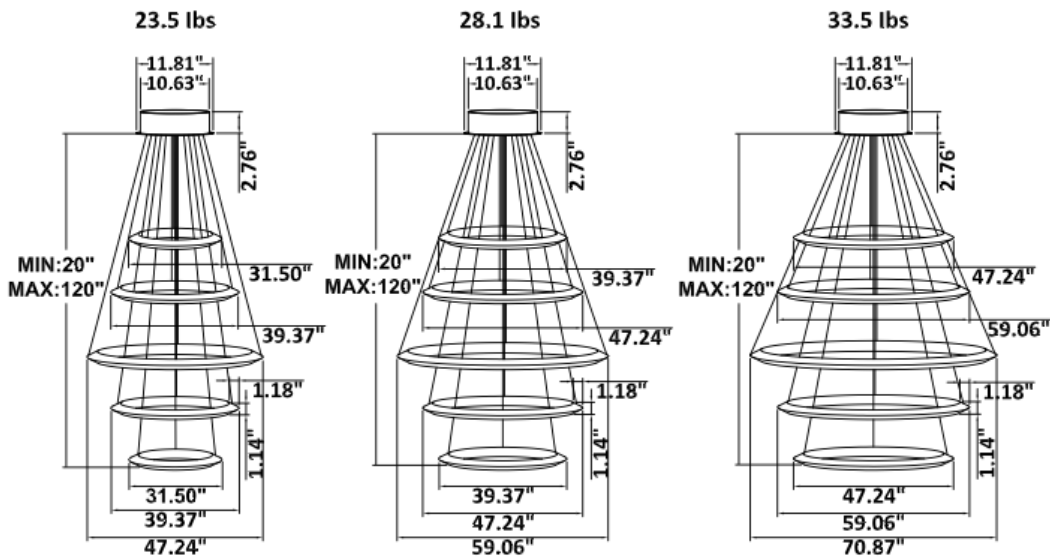

SB-H05D Canopy mount with ring light inside.