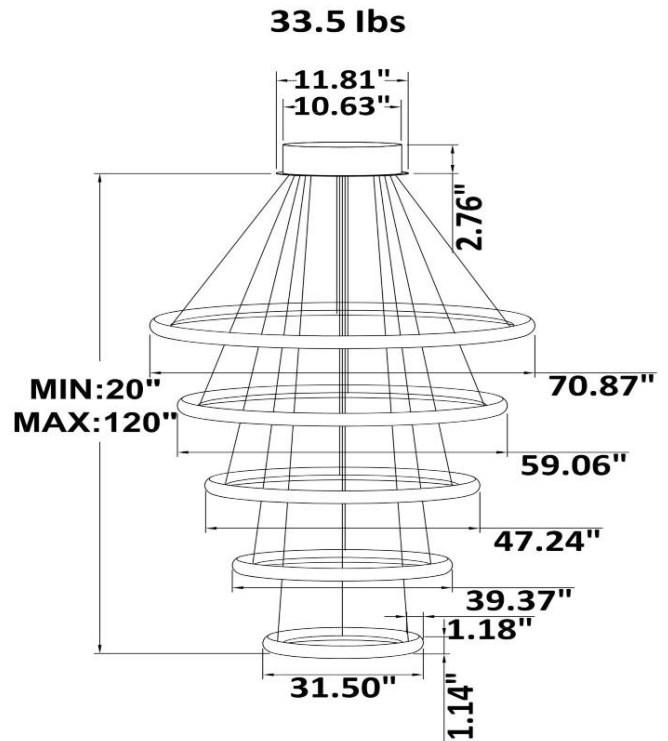

### FEATURES

- 5-year limited warranty.
- Ships assembled.
- Illumination inside or outside the profile.
- Extruded aluminum housing up to 70.87”, 1 continuous ring without joints. Custom Configuration available.
- Fixture lumens per watt ratio up to 82 LPW for illumination outside, up to 72 LPW for illumination inside, not including RGBW.
- 10’ standard adjustable aircraft cables/power cord adjust by push button grippers, custom length available.
- Can be remote driver mounted or driver concealed within the canopy, can be mounted on sloped ceiling.

**SB-H05H Remote mount, cables fixed directly to the ceiling, light inside.  
(Driver box size: L10.83" X W3.78" X H1.81")**

**SB-H05I Remote mount, cables fixed directly to the ceiling, light outside.**  
**(Driver box size: L10.83" X W3.78" X H1.81")**

**SB-H05J Canopy mount with swiveled rings, light outside.**

**SB-H05K Canopy mount with swiveled rings, light inside.**

**SB-H05L**  
Canopy mount with light inside.

**SB- H05M**  
Canopy mount with swiveled rings, 1<sup>st</sup>, and 3<sup>rd</sup> ring light outside, 2<sup>nd</sup>, 3<sup>rd</sup>, and 5<sup>th</sup> light inside.

**SB-H05N** Canopy mount with 1<sup>st</sup>, 3<sup>rd</sup>, 5<sup>th</sup> ring light outside, 2<sup>nd</sup> and 4<sup>th</sup> light inside.  
**33.5 lbs**

**SB-H05O**  
Canopy mount with ring light outside.