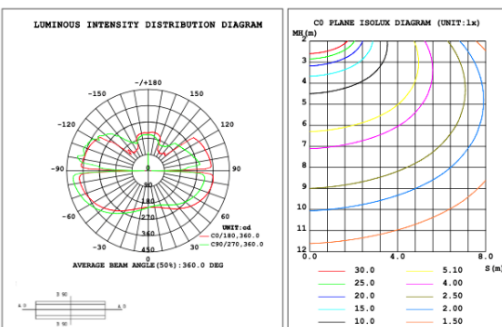

**PHOTOMETRIC Test report for 1 Tier Ring only**

**Illumination Inside the profile**

**SB-H01A40W 31.50" 40W @ 4000K**

**SB-H01A50W 39.37" 50W @ 4000K**

**SB-H01A60W 47.24" 60W @ 4000K**

**SB-H01A70W 59.06" 70W @ 4000K**