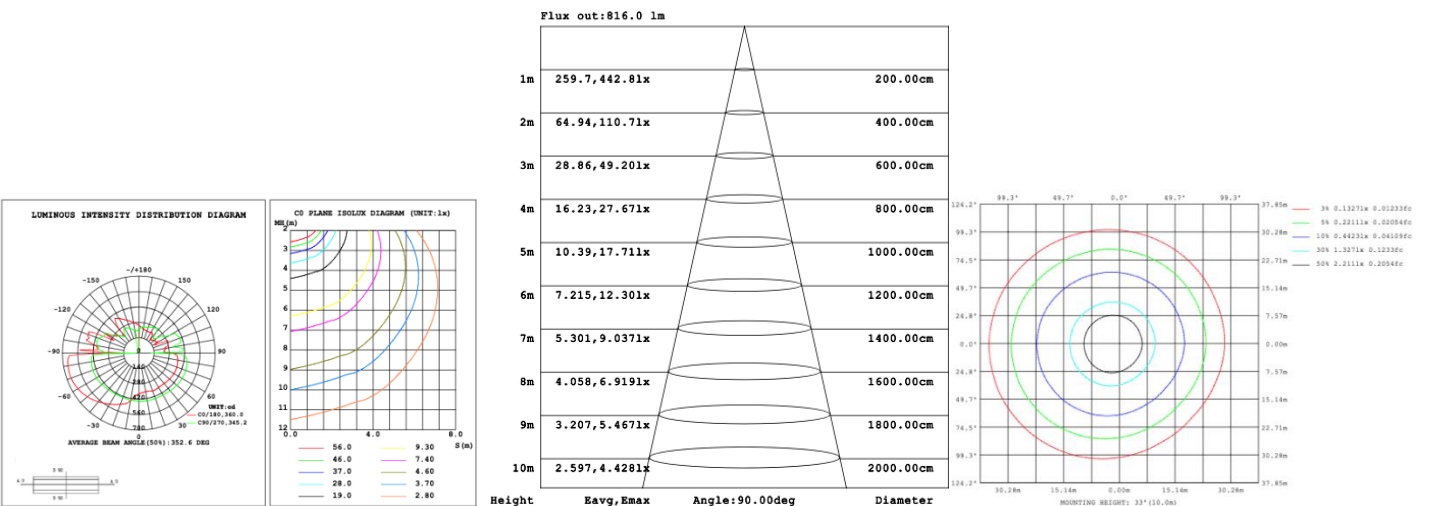

**PHOTOMETRIC Test report for 1 Tier Ring only**

**Illumination Inside the profile**

**SB-H01A40W 31.50" 40W @ 4000K**

**SB-H01A50W 39.37" 50W @ 4000K**

**SB-H01A60W 47.24" 60W @ 4000K**

**SB-H01A70W 59.06" 70W @ 4000K**

**SB-H01A80W 70.82" 80W @ 4000K**

**Illumination Outside the profile**  
**SB-H01B40W 31.50" 40W @ 4000K**

**SB-H01B50W 39.37" 50W @ 4000K**

**SB-H01B60W 47.24" 60W @ 4000K**

**SB-H01B70W 59.06" 70W @ 4000K**