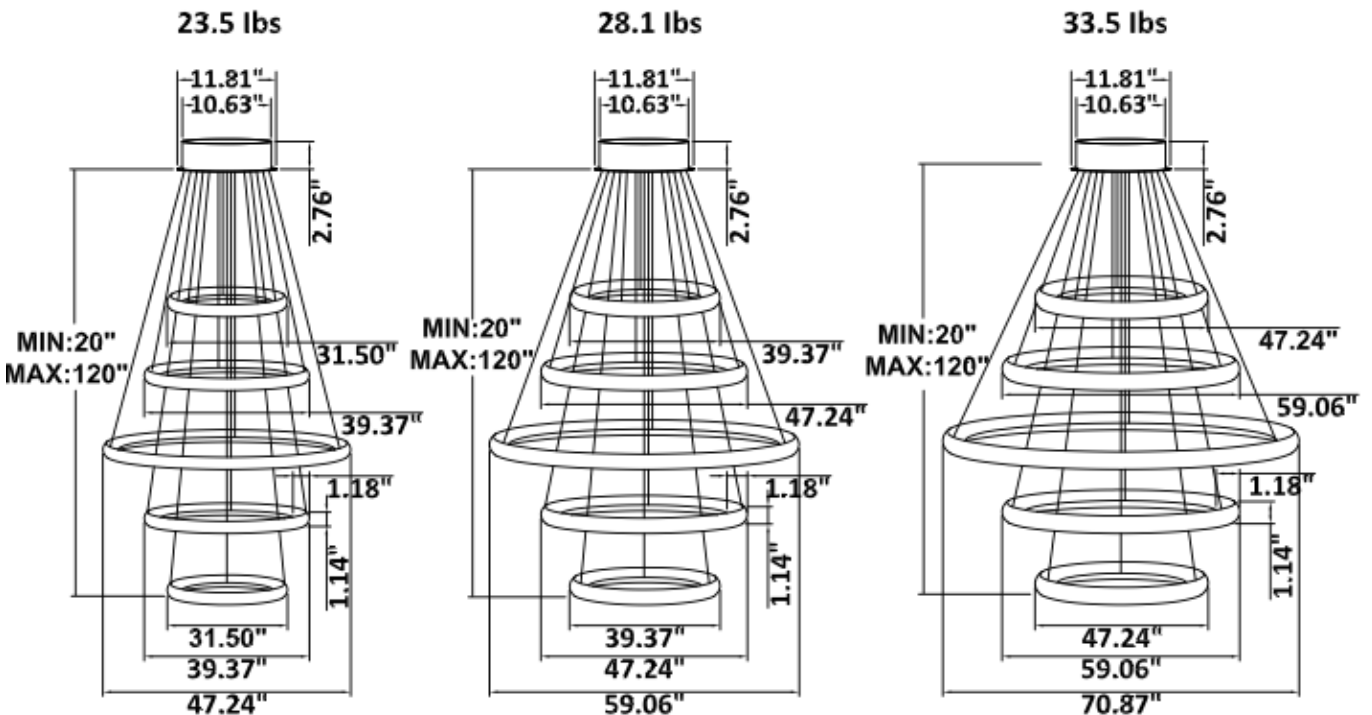

SB-H05B Canopy mount with ring light outside.