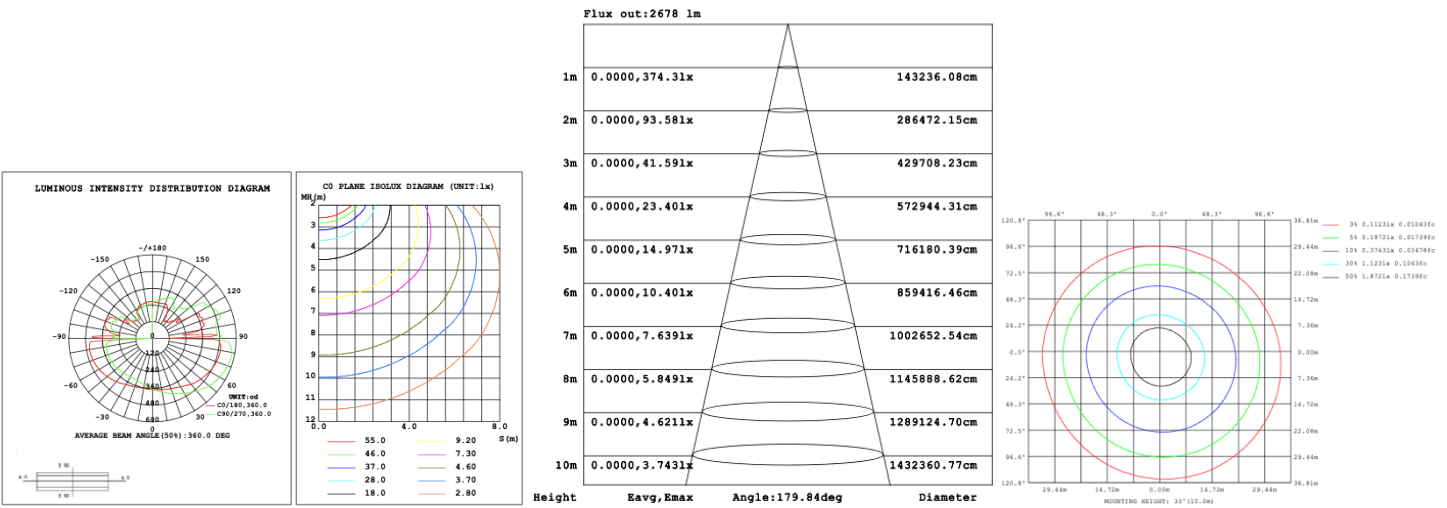

**PHOTOMETRIC Test report for 1 Tier Ring only**

**Illumination Inside the profile**

**SB-H01A40W 31.50" 40W @ 4000K**

**SB-H01A50W 39.37" 50W @ 4000K**

**SB-H01A60W 47.24" 60W @ 4000K**

**SB-H01A70W 59.06" 70W @ 4000K**

**SB-H01A80W 70.82" 80W @ 4000K**

**Illumination Outside the profile**  
**SB-H01B40W 31.50" 40W @ 4000K**

**SB-H01B50W 39.37" 50W @ 4000K**

**SB-H01B60W 47.24" 60W @ 4000K**

**SB-H01B70W 59.06" 70W @ 4000K**