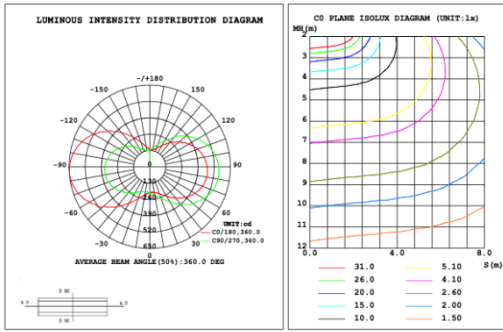

**PHOTOMETRIC Test report for 1 Tier Ring only**

**Illumination Inside the profile**

**SB-H01A40W 31.50" 40W @ 4000K**

**SB-H01A50W 39.37" 50W @ 4000K**

**SB-H01A60W 47.24" 60W @ 4000K**

**SB-H01A70W 59.06" 70W @ 4000K**

**SB-H01A80W 70.82" 80W @ 4000K**

**Illumination Outside the profile**  
**SB-H01B40W 31.50" 40W @ 4000K**

**SB-H01B50W 39.37" 50W @ 4000K**

**SB-H01B60W 47.24" 60W @ 4000K**

**SB-H01B70W 59.06" 70W @ 4000K**