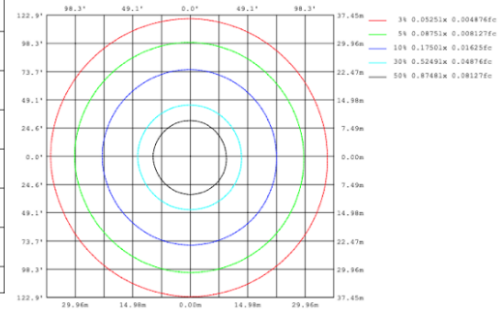

SB-H05R Remote mount, cables fixed directly to the ceiling, 1st, 3rd, and 5th ring light inside, 2nd and 4th ring light outside. (Driver box size: L10.83" X W3.78" X H1.81")

PHOTOMETRIC Test report for 1 Tier Ring only

Illumination Inside the profile

SB-H01A40W 31.50" 40W @ 4000K

SB-H01A50W 39.37" 50W @ 4000K