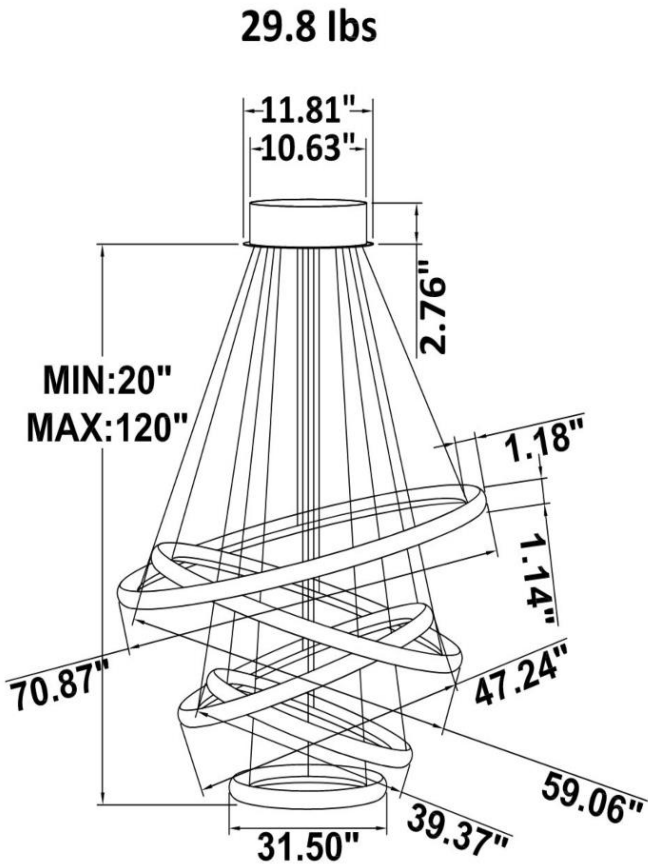

SB-H05L
Canopy mount with light inside.