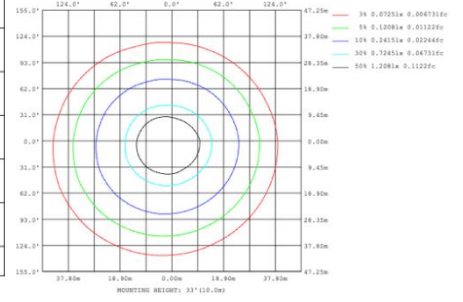

**PHOTOMETRIC Test report for 1 Tier Ring only**

**Illumination Inside the profile**

**SB-H01A40W 31.50" 40W @ 4000K**

**SB-H01A50W 39.37" 50W @ 4000K**

**SB-H01A60W 47.24" 60W @ 4000K**

**SB-H01A70W 59.06" 70W @ 4000K**

**SB-H01A80W 70.82" 80W @ 4000K**

**Illumination Outside the profile**  
**SB-H01B40W 31.50" 40W @ 4000K**

**SB-H01B50W 39.37" 50W @ 4000K**

**SB-H01B60W 47.24" 60W @ 4000K**

**SB-H01B70W 59.06" 70W @ 4000K**