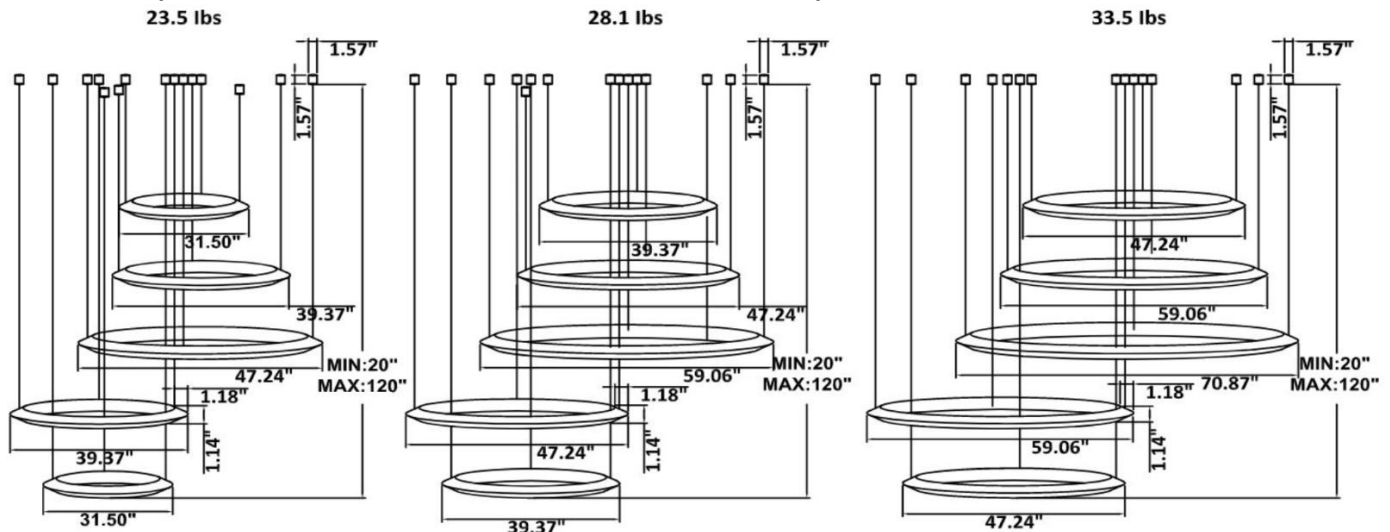

**DIMENSIONS & WEIGHTS:** Driver Canopy Size for ZigBee & DMX : 15.75" x 2.76"

**SB-H05A** Canopy mount with 1<sup>st</sup>, 3<sup>rd</sup> and 5<sup>th</sup> ring light inside, 2<sup>nd</sup> and 4<sup>th</sup> ring light outside.

**SB-H05B** Canopy mount with ring light outside.

**SB-H05C Canopy mount with accent ring, light inside.**

**SB-H05D Canopy mount with ring light inside.**

**SB-H05E Remote mount with canopy, cables fixed directly to the ceiling, light inside.**

**SB-H05H Remote mount, cables fixed directly to the ceiling, light inside.  
(Driver box size: L10.83" X W3.78" X H1.81")**

**SB-H05I Remote mount, cables fixed directly to the ceiling, light outside.**  
**(Driver box size: L10.83" X W3.78" X H1.81")**