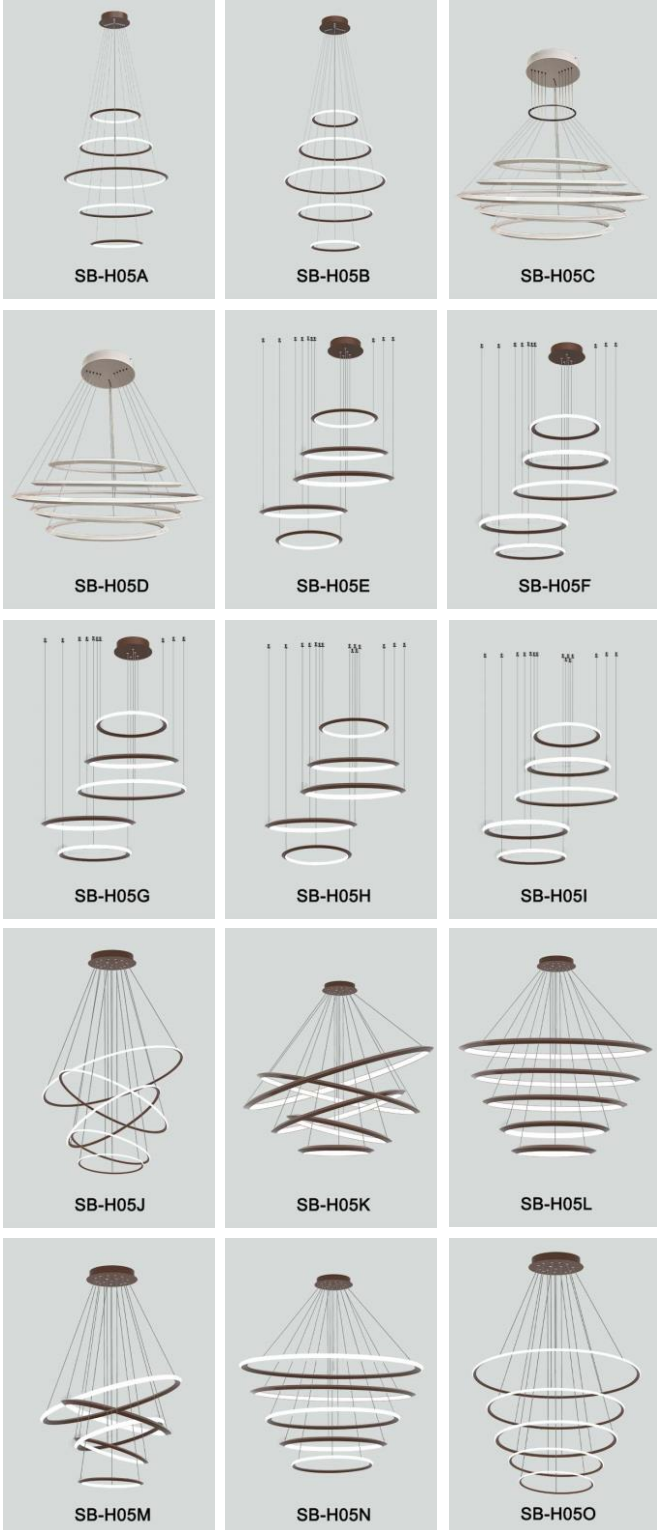

PARTS PACKED WITH STANDARD FIXTURE

- Plastic Anchors, Screws, Wire Connectors
- CCT Selector Switch

Light inside

Light outside