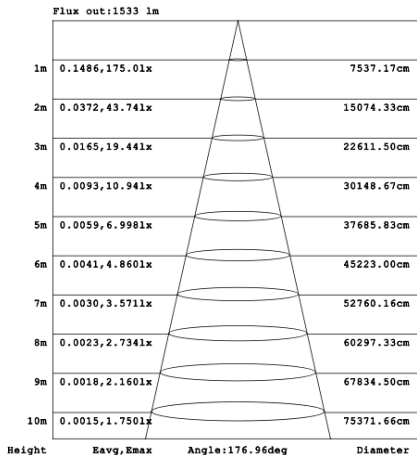

SB-H05R Remote mount, cables fixed directly to the ceiling, 1st, 3rd, and 5th ring light inside, 2nd and 4th ring light outside. (Driver box size: L10.83" X W3.78" X H1.81")

PHOTOMETRIC Test report for 1 Tier Ring only

Illumination Inside the profile

SB-H01A40W 31.50" 40W @ 4000K

SB-H01A50W 39.37" 50W @ 4000K