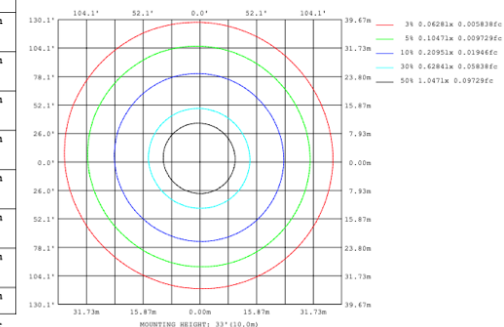

**PHOTOMETRIC Test report for 1 Tier Ring only**

**Illumination Inside the profile**

**SB-H01A40W 31.50" 40W @ 4000K**

**SB-H01A50W 39.37" 50W @ 4000K**

**SB-H01A60W 47.24" 60W @ 4000K**

**SB-H01A70W 59.06" 70W @ 4000K**