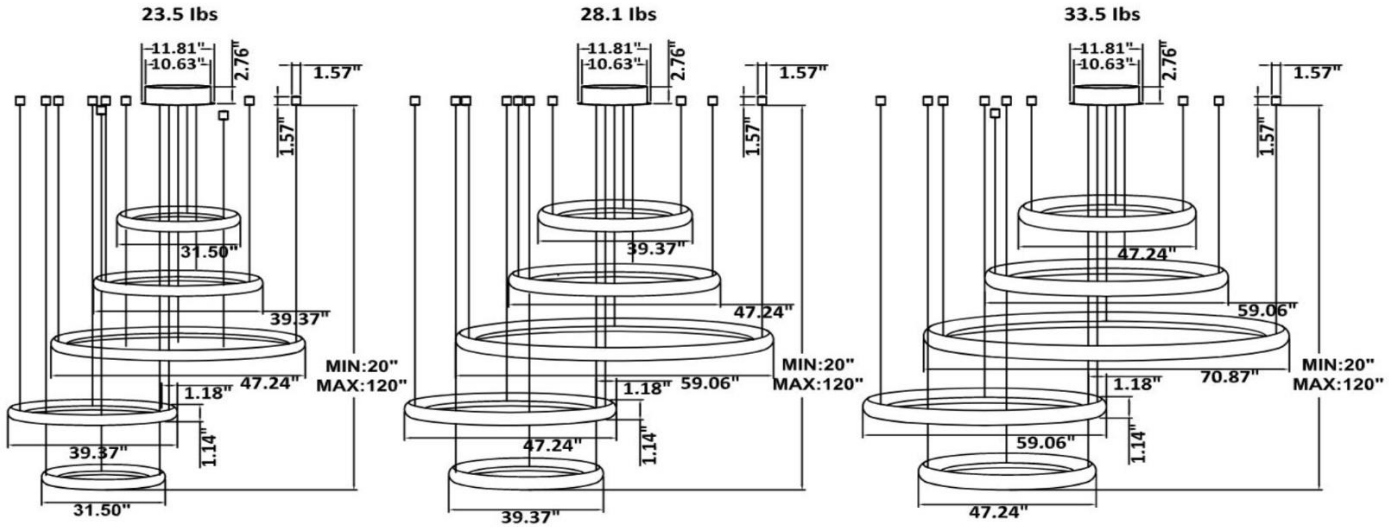

**DIMENSIONS & WEIGHTS:** Driver Canopy Size for ZigBee & DMX : 15.75" x 2.76"

**SB-H05A** Canopy mount with 1<sup>st</sup>, 3<sup>rd</sup> and 5<sup>th</sup> ring light inside, 2<sup>nd</sup> and 4<sup>th</sup> ring light outside.

**SB-H05B** Canopy mount with ring light outside.

**SB-H05C Canopy mount with accent ring, light inside.**

**SB-H05D Canopy mount with ring light inside.**

**SB-H05E Remote mount with canopy, cables fixed directly to the ceiling, light inside.**

**SB-H05F Remote mount with canopy, cables fixed directly to the ceiling, light outside.**

**SB-H05G Remote mount with canopy, cables fixed directly to the ceiling.  
1<sup>st</sup>, 3<sup>rd</sup> and 5<sup>th</sup> ring light outside, 2<sup>nd</sup> and 4<sup>th</sup> ring light inside.**

**SB-H05H Remote mount, cables fixed directly to the ceiling, light inside.  
(Driver box size: L10.83" X W3.78" X H1.81")**

**SB-H05I Remote mount, cables fixed directly to the ceiling, light outside.**  
**(Driver box size: L10.83" X W3.78" X H1.81")**