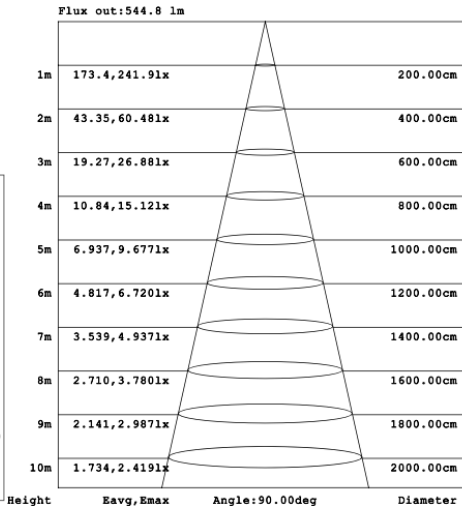

**PHOTOMETRIC Test report for 1 Tier Ring only**

**Illumination Inside the profile**

**SB-H01A40W 31.50" 40W @ 4000K**

**SB-H01A50W 39.37" 50W @ 4000K**

**SB-H01A60W 47.24" 60W @ 4000K**

**SB-H01A70W 59.06" 70W @ 4000K**

**SB-H01A80W 70.82" 80W @ 4000K**

**Illumination Outside the profile**  
**SB-H01B40W 31.50" 40W @ 4000K**

**SB-H01B50W 39.37" 50W @ 4000K**

**SB-H01B60W 47.24" 60W @ 4000K**

**SB-H01B70W 59.06" 70W @ 4000K**