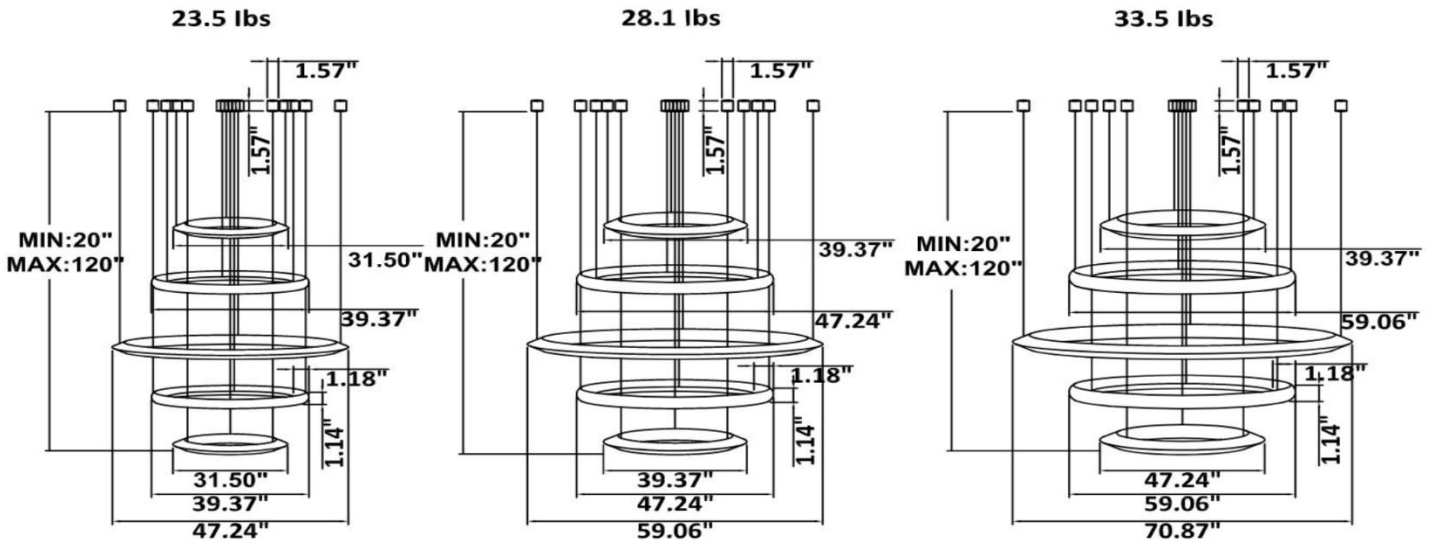

SB-H05R Remote mount, cables fixed directly to the ceiling, 1st, 3rd, and 5th ring light inside, 2nd and 4th ring light outside. (Driver box size: L10.83" X W3.78" X H1.81")

PHOTOMETRIC Test report for 1 Tier Ring only

Illumination Inside the profile

SB-H01A40W 31.50" 40W @ 4000K