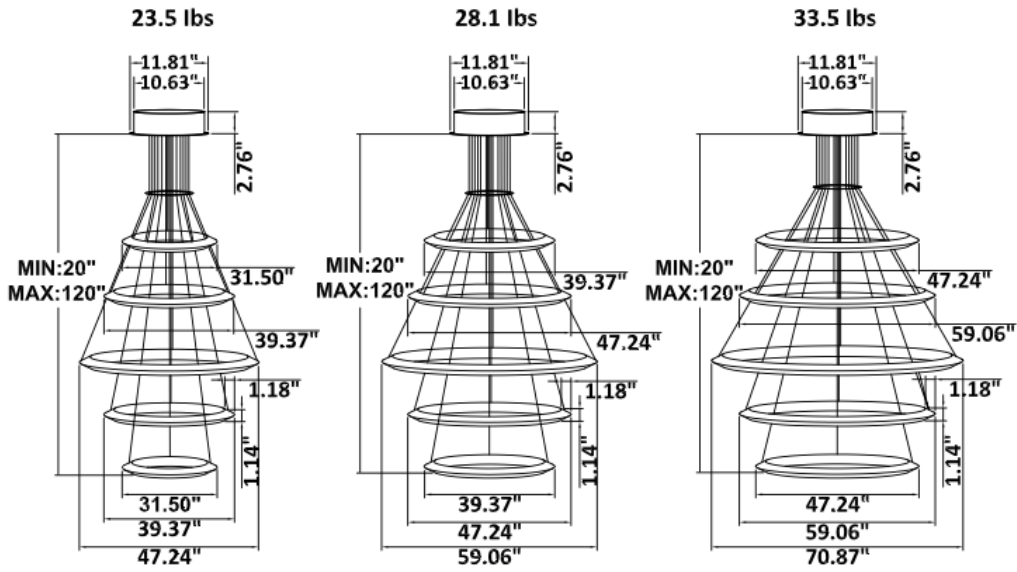

SB-H05C Canopy mount with accent ring, light inside.