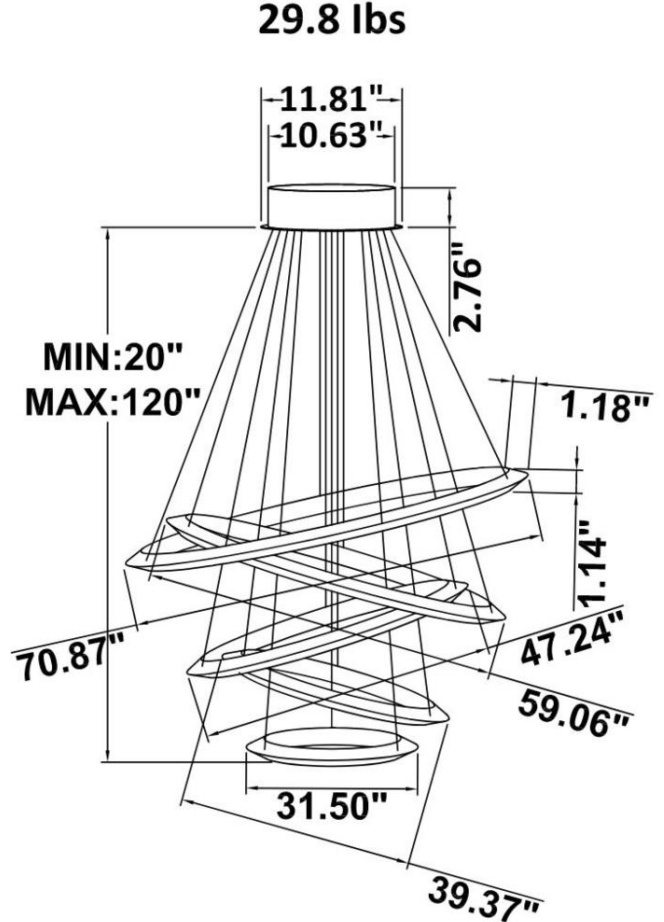

SB-H05I Remote mount, cables fixed directly to the ceiling, light outside.
(Driver box size: L10.83" X W3.78" X H1.81")

SB-H05J Canopy mount with swiveled rings, light outside.

SB-H05K Canopy mount with swiveled rings, light inside.