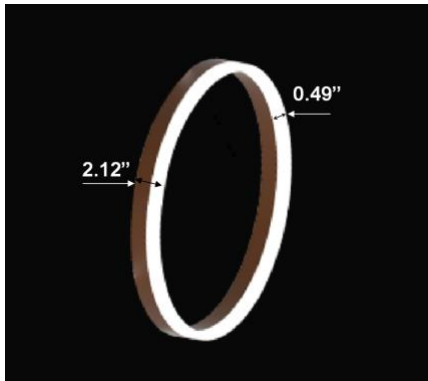

[View Innsburck on website](#)

[View Video](#)

[View application photos](#)

Innsburck

PRODUCT DESCRIPTION

Introducing the Innsburck Surface Mounted direct/indirect Rings: a fusion of contemporary sophistication and practicality. Crafted from extruded aluminum with a unique design. With sizes ranging from 18.11" to 33". Explore customizable ambiance with tunable white and RGBW options, offering over 6500 powder-coated colors. Shipped assembled for convenience.

FEATURES

- 5-year limited warranty.
- Ships assembled.
- Illumination direct/indirect.
- Size from 18.11" up to 33".
- Acrylic diffuser direct lighting, Glare-free flat lens diffuser indirect lighting .
- Fixture delivered lumens per watt ratio up to 60 LPW direct lighting, 30 LPW Indirect lighting, not including RGBW.