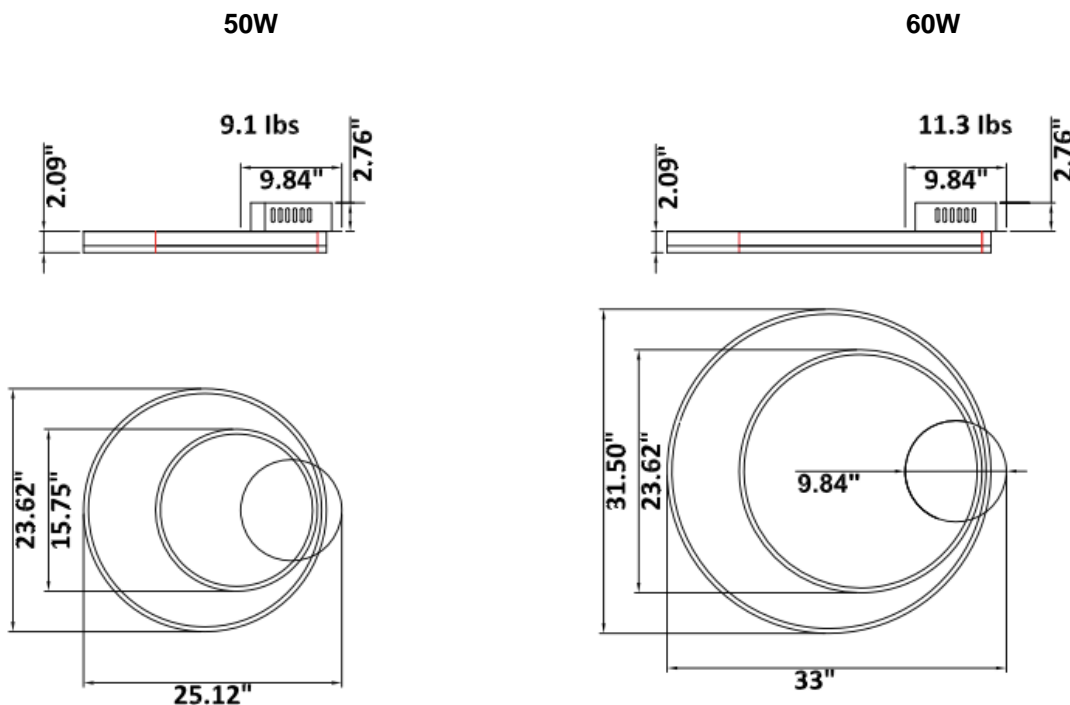

FEATURES

- 5-year limited warranty.
- Ships assembled.
- Illumination direct/indirect.
- Size from 18.11" up to 33".
- Acrylic diffuser direct lighting, Glare-free flat lens diffuser indirect lighting .
- Fixture delivered lumens per watt ratio up to 60 LPW direct lighting, 30 LPW Indirect lighting, not including RGBW.

DIMENSIONS & WEIGHTS: Canopy Size for ZigBee & DMX: 15.75" x 2.76"

SB-V201A Canopy mount with direct / indirect lighting.

SB-V202A Canopy mount with direct / indirect lighting.

SB-V203A Canopy mount with direct / indirect lighting.