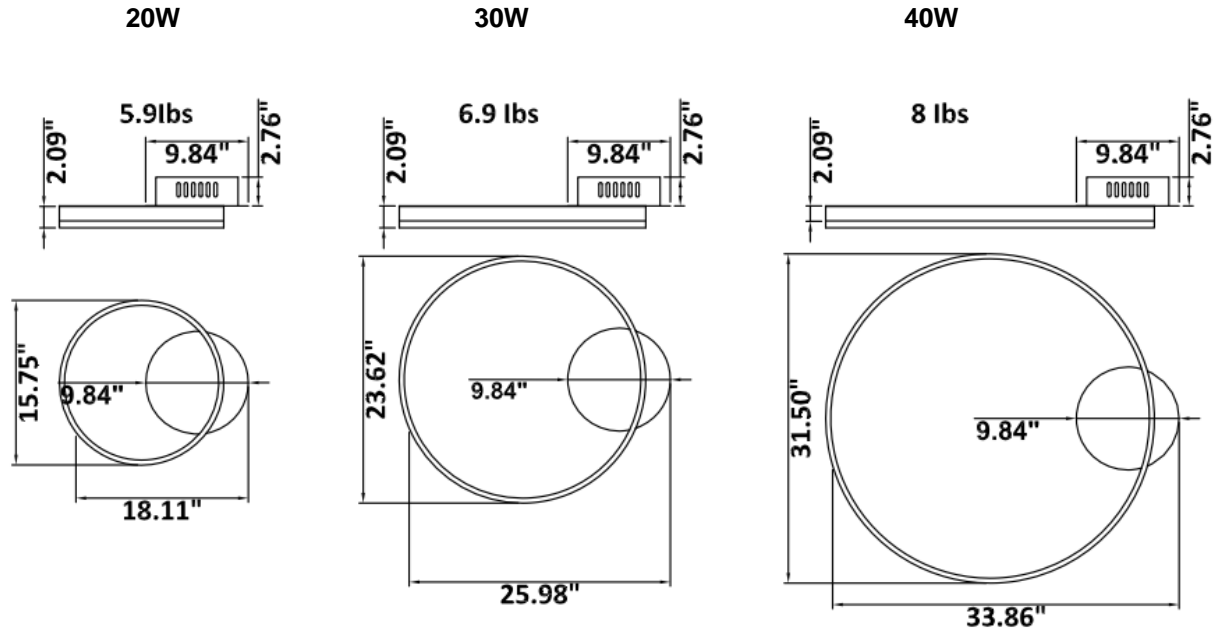

DIMENSIONS & WEIGHTS: Canopy Size for ZigBee & DMX: 15.75" x 2.76"

SB-V201A Canopy mount with direct / indirect lighting.

SB-V202A Canopy mount with direct / indirect lighting.

SB-V203A Canopy mount with direct / indirect lighting.