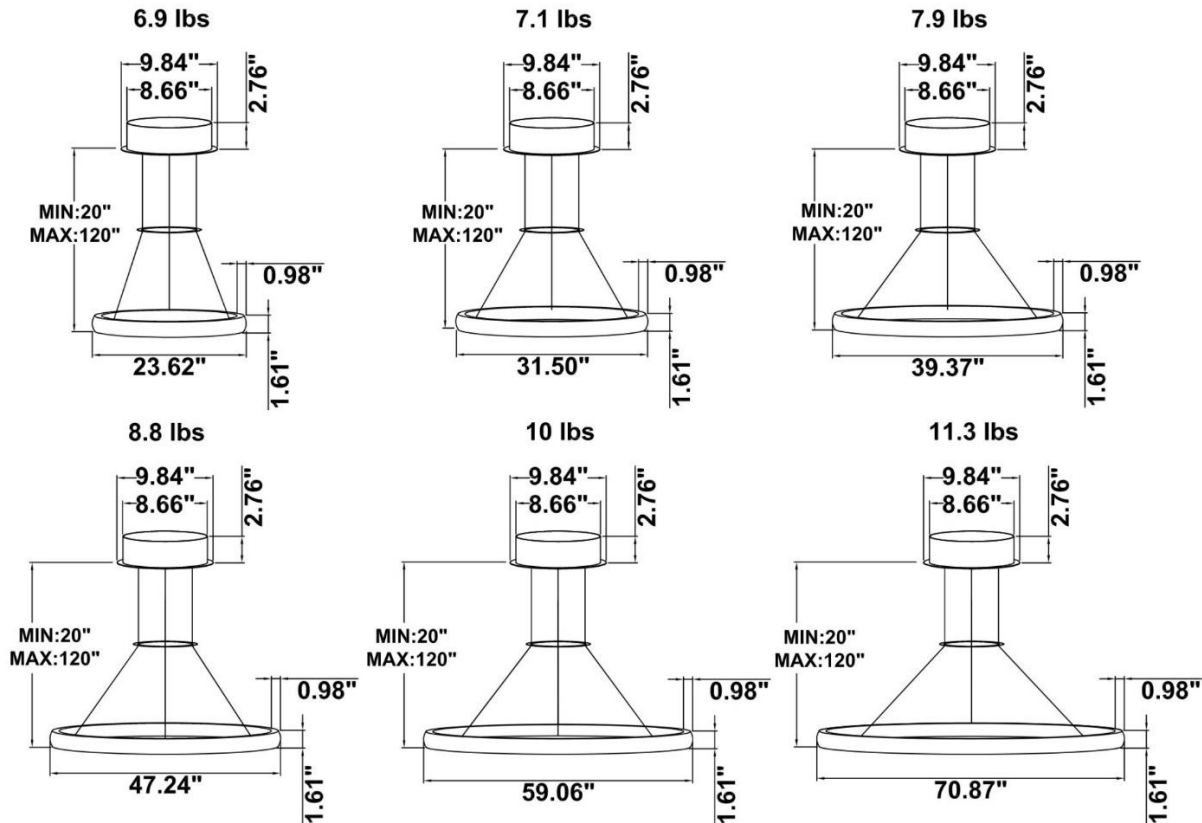

FEATURES

- 5-year limited warranty.
- Ships assembled.
- Illumination inside or outside the profile.
- Extruded aluminum housing up to 70.87”, 1 continuous ring without joints.
- Fixture lumens per watt ratio up to 75 LPW for illumination.
- 10’ standard adjustable aircraft cables/power cord adjust by push button grippers, custom length available.
- Can be remote driver mounted or driver concealed within the canopy, can be mounted on sloped ceiling.

DIMENSIONS & WEIGHTS: Canopy Size for ZigBee & DMX: 15.75" x 2.76"

SB-S01A Canopy mount with ring light inside.

SB-S01B Canopy mount with ring light outside.

**SB-S01C Remote driver with cables fixed directly into the ceiling, light inside.
(Driver box size: L10.83" X W3.78" X H1.81")**

**SB-S01D Remote driver with cables fixed directly into the ceiling, light outside.
(Driver box size: L10.83" X W3.78" X H1.81")**

SB-S01E Canopy mount with accent ring, light inside.

SB-S01F Canopy mount with accent ring, light outside.

SB-S01A40WZ 31.50" 40W @ 4000K

SB-S01A50WZ 39.37" 50W @ 4000K

SB-S01A60WZ 47.24" 60W @ 4000K

Flux out:2216 lm

Height	Eavg, Emax	Angle:178.18deg	Diameter
1m	0.0000, 256.31x		12591.48cm
2m	0.0000, 64.071x		25182.95cm
3m	0.0000, 28.471x		37774.43cm
4m	0.0000, 16.021x		50365.90cm
5m	0.0000, 10.251x		62957.38cm
6m	0.0000, 7.1181x		75548.85cm
7m	0.0000, 5.2301x		88140.33cm
8m	0.0000, 4.0041x		100731.80cm
9m	0.0000, 3.1641x		113323.28cm
10m	0.0000, 2.5631x		125914.75cm