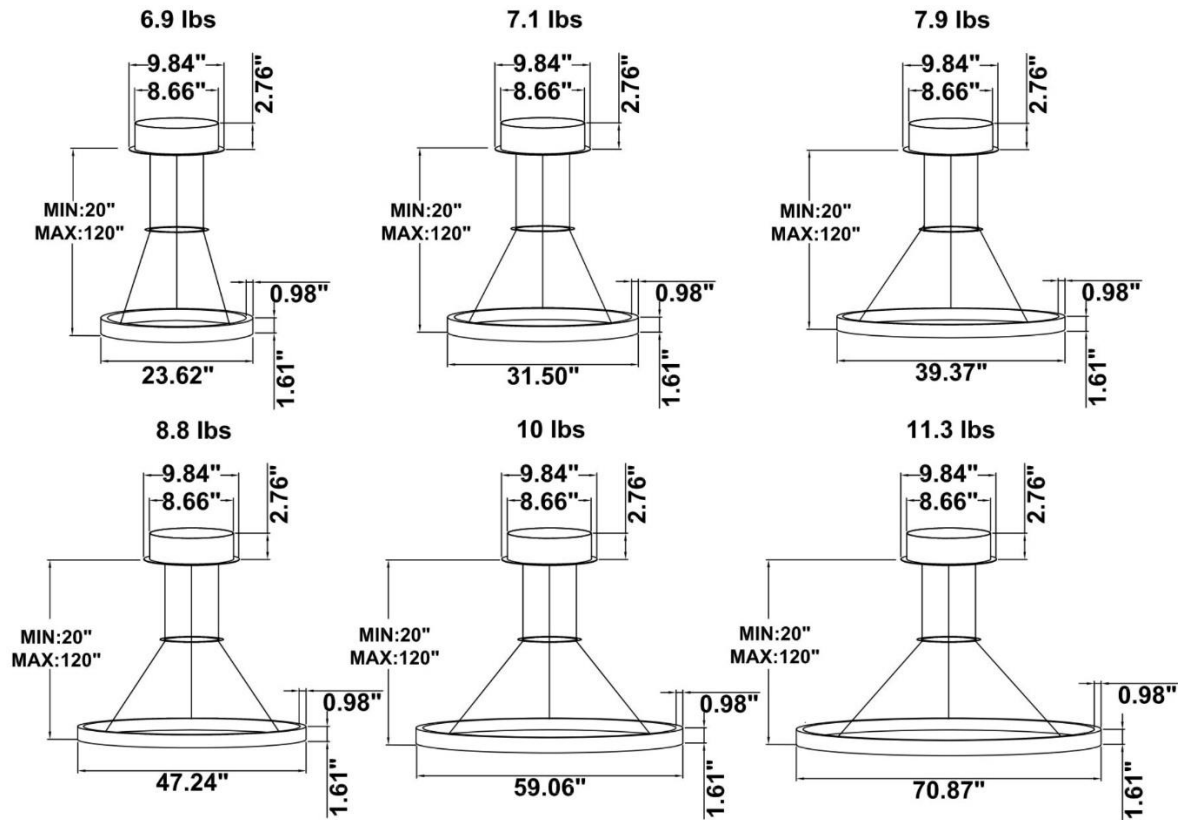

FEATURES

- 5-year limited warranty.
- Ships assembled.
- Illumination inside or outside the profile.
- Extruded aluminum housing up to 70.87”, 1 continuous ring without joints.
- Fixture lumens per watt ratio up to 75 LPW for illumination.
- 10’ standard adjustable aircraft cables/power cord adjust by push button grippers, custom length available.
- Can be remote driver mounted or driver concealed within the canopy, can be mounted on sloped ceiling.

DIMENSIONS & WEIGHTS: Canopy Size for ZigBee & DMX: 15.75" x 2.76"

SB-S01A Canopy mount with ring light inside.

SB-S01B Canopy mount with ring light outside.

**SB-S01C Remote driver with cables fixed directly into the ceiling, light inside.
(Driver box size: L10.83" X W3.78" X H1.81")**

**SB-S01D Remote driver with cables fixed directly into the ceiling, light outside.
(Driver box size: L10.83" X W3.78" X H1.81")**

SB-S01E Canopy mount with accent ring, light inside.

SB-S01F Canopy mount with accent ring, light outside.

SB-S01A40WZ 31.50" 40W @ 4000K

SB-S01A50WZ 39.37" 50W @ 4000K

SB-S01A60WZ 47.24" 60W @ 4000K

Flux out:2216 lm

Height	Eavg, Emax	Angle:178.18deg	Diameter
1m	0.0000, 256.31x		12591.48cm
2m	0.0000, 64.071x		25182.95cm
3m	0.0000, 28.471x		37774.43cm
4m	0.0000, 16.021x		50365.90cm
5m	0.0000, 10.251x		62957.38cm
6m	0.0000, 7.1181x		75548.85cm
7m	0.0000, 5.2301x		88140.33cm
8m	0.0000, 4.0041x		100731.80cm
9m	0.0000, 3.1641x		113323.28cm
10m	0.0000, 2.5631x		125914.75cm