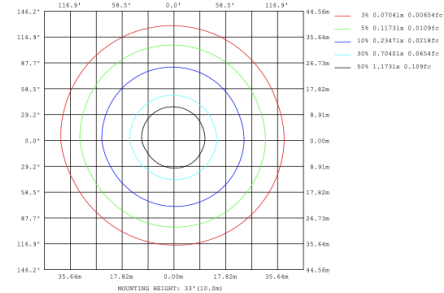

SB-S01A40WZ 31.50" 40W @ 4000K

SB-S01A50WZ 39.37" 50W @ 4000K

SB-S01A60WZ 47.24" 60W @ 4000K

Flux out:2216 lm

Height	Eavg, Emax	Angle:178.18deg	Diameter
1m	0.0000, 256.31x		12591.48cm
2m	0.0000, 64.071x		25182.95cm
3m	0.0000, 28.471x		37774.43cm
4m	0.0000, 16.021x		50365.90cm
5m	0.0000, 10.251x		62957.38cm
6m	0.0000, 7.1181x		75548.85cm
7m	0.0000, 5.2301x		88140.33cm
8m	0.0000, 4.0041x		100731.80cm
9m	0.0000, 3.1641x		113323.28cm
10m	0.0000, 2.5631x		125914.75cm

SB-S01A70WZ 59.06" 70W @ 4000K

Flux out:538.9 lm

Height	Eavg, Emax	Angle:90.00deg	Diameter
1m	171.5, 235.61x		200.00cm
2m	42.88, 58.911x		400.00cm
3m	19.06, 26.181x		600.00cm
4m	10.72, 14.731x		800.00cm
5m	6.861, 9.4261x		1000.00cm
6m	4.765, 6.5461x		1200.00cm
7m	3.501, 4.8091x		1400.00cm
8m	2.680, 3.6821x		1600.00cm
9m	2.118, 2.9091x		1800.00cm
10m	1.715, 2.3561x		2000.00cm

SB-S01A80WZ 70.87" 80W @ 4000K

Flux out:318.7 lm

Height	Eavg, Emax	Angle:68.36deg	Diameter
1m	206.9, 271.41x		135.83cm
2m	51.73, 67.841x		271.66cm
3m	22.99, 30.151x		407.49cm
4m	12.93, 16.961x		543.32cm
5m	8.278, 10.851x		679.15cm
6m	5.748, 7.5381x		814.98cm
7m	4.223, 5.5381x		950.81cm
8m	3.233, 4.2401x		1086.64cm
9m	2.555, 3.3501x		1222.47cm
10m	2.069, 2.7141x		1358.29cm