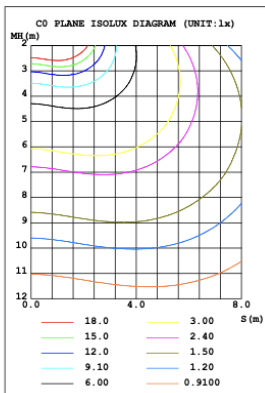

SB-S01A40WZ 31.50" 40W @ 4000K

SB-S01A50WZ 39.37" 50W @ 4000K

SB-S01A60WZ 47.24" 60W @ 4000K

Flux out:2216 lm

Height	Eavg, Emax	Angle:178.18deg	Diameter
1m	0.0000, 256.31x		12591.48cm
2m	0.0000, 64.071x		25182.95cm
3m	0.0000, 28.471x		37774.43cm
4m	0.0000, 16.021x		50365.90cm
5m	0.0000, 10.251x		62957.38cm
6m	0.0000, 7.1181x		75548.85cm
7m	0.0000, 5.2301x		88140.33cm
8m	0.0000, 4.0041x		100731.80cm
9m	0.0000, 3.1641x		113323.28cm
10m	0.0000, 2.5631x		125914.75cm