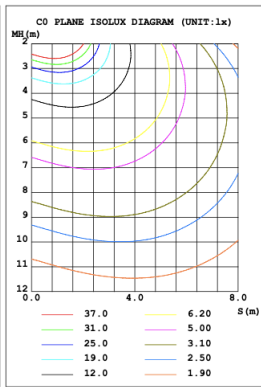

SB-S01G Remote driver with cable splitter, light outside.

SB-S01H Canopy mount with cable splitter, light outside.

SB-S011 Surface mount with light inside.

PHOTOMETRIC: Illumination outside the profile, light inside

SB-S01A40WZ 31.50" 40W @ 4000K

SB-S01A50WZ 39.37" 50W @ 4000K

SB-S01A60WZ 47.24" 60W @ 4000K

Flux out:2216 lm

Height	Eavg, Emax	Angle:178.18deg	Diameter
1m	0.0000, 256.31x		12591.48cm
2m	0.0000, 64.071x		25182.95cm
3m	0.0000, 28.471x		37774.43cm
4m	0.0000, 16.021x		50365.90cm
5m	0.0000, 10.251x		62957.38cm
6m	0.0000, 7.1181x		75548.85cm
7m	0.0000, 5.2301x		88140.33cm
8m	0.0000, 4.0041x		100731.80cm
9m	0.0000, 3.1641x		113323.28cm
10m	0.0000, 2.5631x		125914.75cm