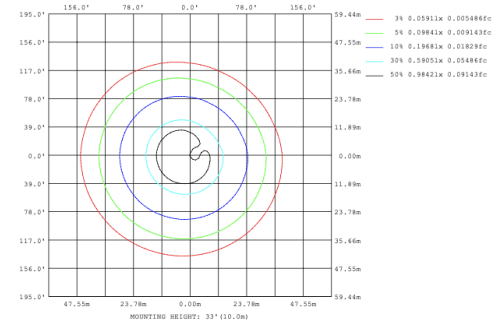

SB-S01A70WZ 59.06" 70W @ 4000K

Flux out:538.9 lm

Height	Eavg, Emax	Angle:90.00deg	Diameter
1m	171.5, 235.61x		200.00cm
2m	42.88, 58.911x		400.00cm
3m	19.06, 26.181x		600.00cm
4m	10.72, 14.731x		800.00cm
5m	6.861, 9.4261x		1000.00cm
6m	4.765, 6.5461x		1200.00cm
7m	3.501, 4.8091x		1400.00cm
8m	2.680, 3.6821x		1600.00cm
9m	2.118, 2.9091x		1800.00cm
10m	1.715, 2.3561x		2000.00cm

SB-S01A80WZ 70.87" 80W @ 4000K

Flux out:318.7 lm

Height	Eavg, Emax	Angle:68.36deg	Diameter
1m	206.9, 271.41x		135.83cm
2m	51.73, 67.841x		271.66cm
3m	22.99, 30.151x		407.49cm
4m	12.93, 16.961x		543.32cm
5m	8.278, 10.851x		679.15cm
6m	5.748, 7.5381x		814.98cm
7m	4.223, 5.5381x		950.81cm
8m	3.233, 4.2401x		1086.64cm
9m	2.555, 3.3501x		1222.47cm
10m	2.069, 2.7141x		1358.29cm

Illumination inside the profile, light outside

SB-S01B40WZ 31.50" 40W @ 4000K

SB-S01B50WZ 39.37" 50W @ 4000K

SB-S01B60WZ 47.24" 60W @ 4000K

SB-S01B70WZ 59.06" 70W @ 4000K

SB-S01B80WZ 70.87" 80W @ 4000K