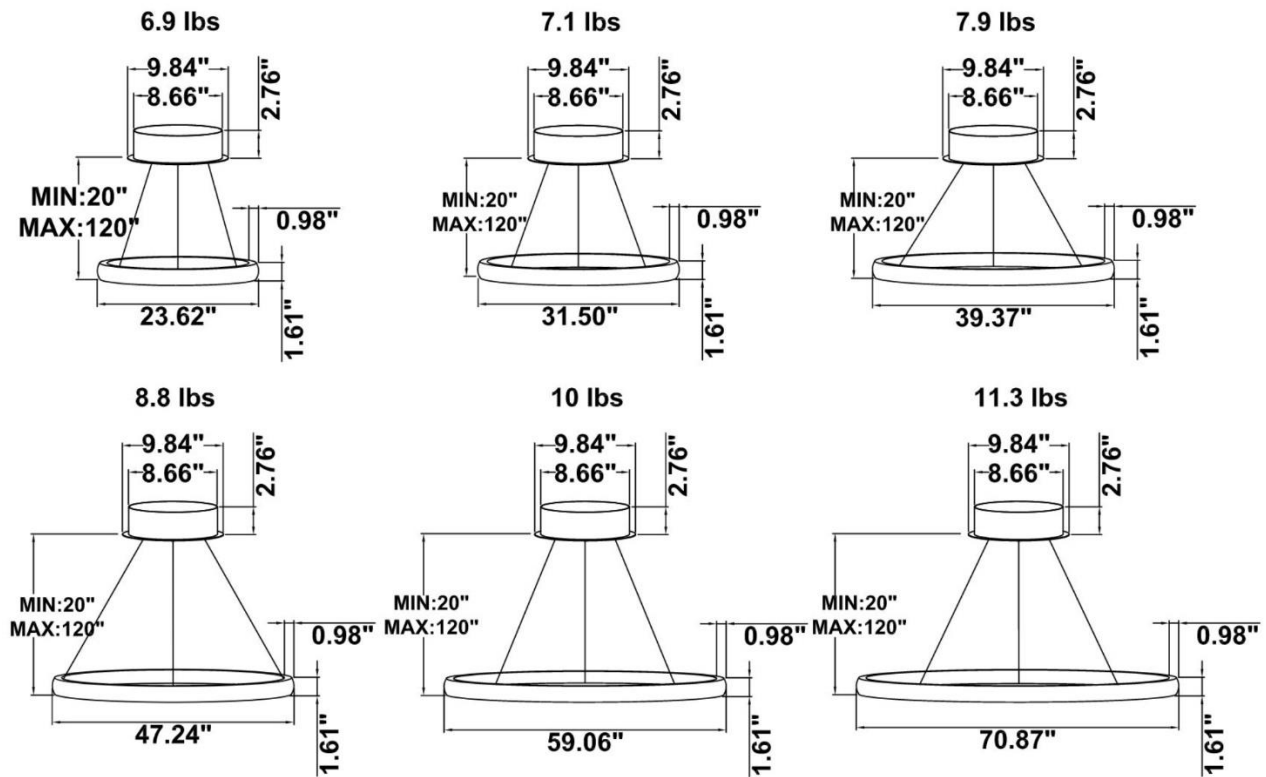

FEATURES

- 5-year limited warranty.
- Ships assembled.
- Illumination inside or outside the profile.
- Extruded aluminum housing up to 70.87”, 1 continuous ring without joints.
- Fixture lumens per watt ratio up to 75 LPW for illumination.
- 10’ standard adjustable aircraft cables/power cord adjust by push button grippers, custom length available.
- Can be remote driver mounted or driver concealed within the canopy, can be mounted on sloped ceiling.

DIMENSIONS & WEIGHTS: Canopy Size for ZigBee & DMX: 15.75" x 2.76"

SB-S01A Canopy mount with ring light inside.

SB-S01B Canopy mount with ring light outside.

**SB-S01C Remote driver with cables fixed directly into the ceiling, light inside.
(Driver box size: L10.83" X W3.78" X H1.81")**