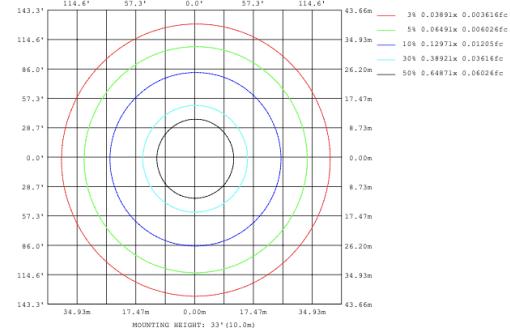

SB-S01A40WZ 31.50" 40W @ 4000K

SB-S01A50WZ 39.37" 50W @ 4000K

SB-S01A60WZ 47.24" 60W @ 4000K

Flux out:2216 lm

Height	Eavg, Emax	Angle:178.18deg	Diameter
1m	0.0000, 256.31x		12591.48cm
2m	0.0000, 64.071x		25182.95cm
3m	0.0000, 28.471x		37774.43cm
4m	0.0000, 16.021x		50365.90cm
5m	0.0000, 10.251x		62957.38cm
6m	0.0000, 7.1181x		75548.85cm
7m	0.0000, 5.2301x		88140.33cm
8m	0.0000, 4.0041x		100731.80cm
9m	0.0000, 3.1641x		113323.28cm
10m	0.0000, 2.5631x		125914.75cm