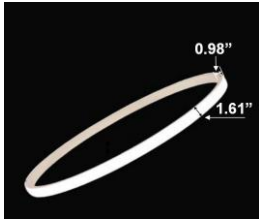

Light Outside

Light Inside

[View Kimberly 1 tier on website](#)

[View Video](#)

[View application photos](#)

Kimberley 1 Tier

PRODUCT DESCRIPTION

Introducing the Kimberley Circular Lighting, a harmonious blend of modern design and functionality. Crafted from extruded aluminum with meticulously designed lenses, these luminaires offer options illumination inside or outside. Available in sizes ranging from 31.5” to 70.87”, allowing for versatile configurations. With tunable white and RGBW options, select from over 6,500 powder-coated colors to set the perfect ambiance. Delivered fully assembled for your convenience.