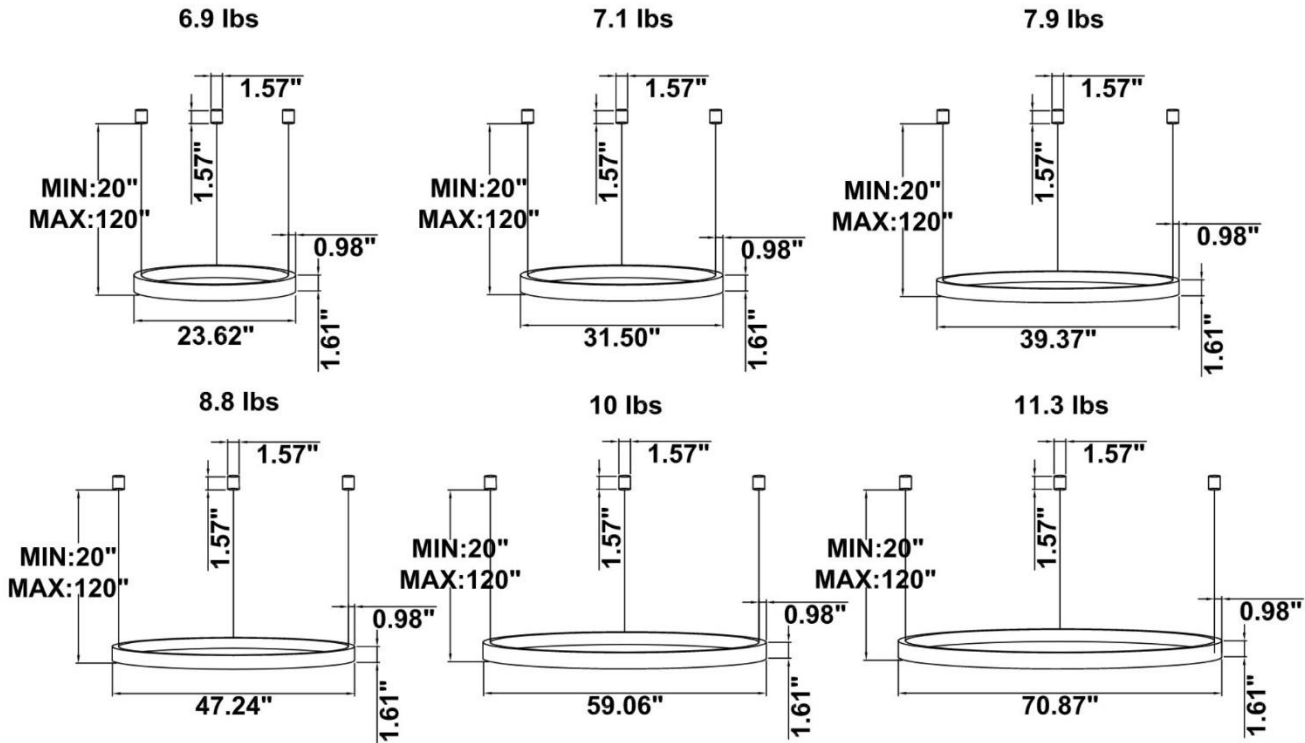

FEATURES

- 5-year limited warranty.
- Ships assembled.
- Illumination inside or outside the profile.
- Extruded aluminum housing up to 70.87”, 1 continuous ring without joints.
- Fixture lumens per watt ratio up to 75 LPW for illumination.
- 10’ standard adjustable aircraft cables/power cord adjust by push button grippers, custom length available.
- Can be remote driver mounted or driver concealed within the canopy, can be mounted on sloped ceiling.

DIMENSIONS & WEIGHTS: Canopy Size for ZigBee & DMX: 15.75" x 2.76"

SB-S01A Canopy mount with ring light inside.

SB-S01B Canopy mount with ring light outside.

**SB-S01C Remote driver with cables fixed directly into the ceiling, light inside.
(Driver box size: L10.83" X W3.78" X H1.81")**

**SB-S01D Remote driver with cables fixed directly into the ceiling, light outside.
(Driver box size: L10.83" X W3.78" X H1.81")**

SB-S01E Canopy mount with accent ring, light inside.

SB-S01F Canopy mount with accent ring, light outside.

SB-S01A40WZ 31.50" 40W @ 4000K

SB-S01A50WZ 39.37" 50W @ 4000K

SB-S01A60WZ 47.24" 60W @ 4000K

Flux out:2216 lm

Height	Eavg, Emax	Angle:178.18deg	Diameter
1m	0.0000, 256.31x		12591.48cm
2m	0.0000, 64.071x		25182.95cm
3m	0.0000, 28.471x		37774.43cm
4m	0.0000, 16.021x		50365.90cm
5m	0.0000, 10.251x		62957.38cm
6m	0.0000, 7.1181x		75548.85cm
7m	0.0000, 5.2301x		88140.33cm
8m	0.0000, 4.0041x		100731.80cm
9m	0.0000, 3.1641x		113323.28cm
10m	0.0000, 2.5631x		125914.75cm