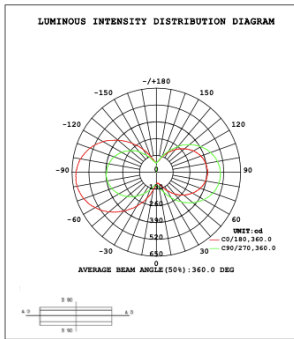

SB-S01A40WZ 31.50" 40W @ 4000K

SB-S01A50WZ 39.37" 50W @ 4000K

SB-S01A60WZ 47.24" 60W @ 4000K

Flux out:2216 lm

Height	Eavg, Emax	Angle:178.18deg	Diameter
1m	0.0000, 256.31x		12591.48cm
2m	0.0000, 64.071x		25182.95cm
3m	0.0000, 28.471x		37774.43cm
4m	0.0000, 16.021x		50365.90cm
5m	0.0000, 10.251x		62957.38cm
6m	0.0000, 7.1181x		75548.85cm
7m	0.0000, 5.2301x		88140.33cm
8m	0.0000, 4.0041x		100731.80cm
9m	0.0000, 3.1641x		113323.28cm
10m	0.0000, 2.5631x		125914.75cm

SB-S01A70WZ 59.06" 70W @ 4000K

Flux out:538.9 lm

Height	Eavg, Emax	Angle:90.00deg	Diameter
1m	171.5, 235.61x		200.00cm
2m	42.88, 58.911x		400.00cm
3m	19.06, 26.181x		600.00cm
4m	10.72, 14.731x		800.00cm
5m	6.861, 9.4261x		1000.00cm
6m	4.765, 6.5461x		1200.00cm
7m	3.501, 4.8091x		1400.00cm
8m	2.680, 3.6821x		1600.00cm
9m	2.118, 2.9091x		1800.00cm
10m	1.715, 2.3561x		2000.00cm

SB-S01A80WZ 70.87" 80W @ 4000K

Flux out:318.7 lm

Height	Eavg, Emax	Angle:68.36deg	Diameter
1m	206.9, 271.41x		135.83cm
2m	51.73, 67.841x		271.66cm
3m	22.99, 30.151x		407.49cm
4m	12.93, 16.961x		543.32cm
5m	8.278, 10.851x		679.15cm
6m	5.748, 7.5381x		814.98cm
7m	4.223, 5.5381x		950.81cm
8m	3.233, 4.2401x		1086.64cm
9m	2.555, 3.3501x		1222.47cm
10m	2.069, 2.7141x		1358.29cm

Illumination inside the profile, light outside

SB-S01B40WZ 31.50" 40W @ 4000K

SB-S01B50WZ 39.37" 50W @ 4000K

SB-S01B60WZ 47.24" 60W @ 4000K

SB-S01B70WZ 59.06" 70W @ 4000K

SB-S01B80WZ 70.87" 80W @ 4000K