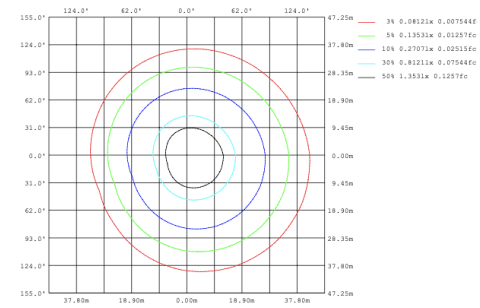

SB-S01A40WZ 31.50" 40W @ 4000K

SB-S01A50WZ 39.37" 50W @ 4000K

SB-S01A60WZ 47.24" 60W @ 4000K

Flux out:2216 lm

Height	Eavg, Emax	Angle:178.18deg	Diameter
1m	0.0000, 256.31x		12591.48cm
2m	0.0000, 64.071x		25182.95cm
3m	0.0000, 28.471x		37774.43cm
4m	0.0000, 16.021x		50365.90cm
5m	0.0000, 10.251x		62957.38cm
6m	0.0000, 7.1181x		75548.85cm
7m	0.0000, 5.2301x		88140.33cm
8m	0.0000, 4.0041x		100731.80cm
9m	0.0000, 3.1641x		113323.28cm
10m	0.0000, 2.5631x		125914.75cm

SB-S01A70WZ 59.06" 70W @ 4000K

Flux out:538.9 lm

Height	Eavg, Emax	Angle:90.00deg	Diameter
1m	171.5, 235.61x		200.00cm
2m	42.88, 58.911x		400.00cm
3m	19.06, 26.181x		600.00cm
4m	10.72, 14.731x		800.00cm
5m	6.861, 9.4261x		1000.00cm
6m	4.765, 6.5461x		1200.00cm
7m	3.501, 4.8091x		1400.00cm
8m	2.680, 3.6821x		1600.00cm
9m	2.118, 2.9091x		1800.00cm
10m	1.715, 2.3561x		2000.00cm

SB-S01A80WZ 70.87" 80W @ 4000K

Flux out:318.7 lm

Height	Eavg, Emax	Angle:68.36deg	Diameter
1m	206.9, 271.41x		135.83cm
2m	51.73, 67.841x		271.66cm
3m	22.99, 30.151x		407.49cm
4m	12.93, 16.961x		543.32cm
5m	8.278, 10.851x		679.15cm
6m	5.748, 7.5381x		814.98cm
7m	4.223, 5.5381x		950.81cm
8m	3.233, 4.2401x		1086.64cm
9m	2.555, 3.3501x		1222.47cm
10m	2.069, 2.7141x		1358.29cm