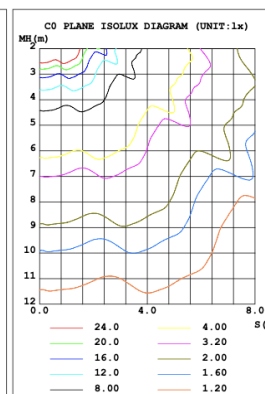

SB-S01A40WZ 31.50" 40W @ 4000K

SB-S01A50WZ 39.37" 50W @ 4000K

SB-S01A60WZ 47.24" 60W @ 4000K

Flux out:2216 lm

Height	Eavg, Emax	Angle:178.18deg	Diameter
1m	0.0000, 256.31x		12591.48cm
2m	0.0000, 64.071x		25182.95cm
3m	0.0000, 28.471x		37774.43cm
4m	0.0000, 16.021x		50365.90cm
5m	0.0000, 10.251x		62957.38cm
6m	0.0000, 7.1181x		75548.85cm
7m	0.0000, 5.2301x		88140.33cm
8m	0.0000, 4.0041x		100731.80cm
9m	0.0000, 3.1641x		113323.28cm
10m	0.0000, 2.5631x		125914.75cm