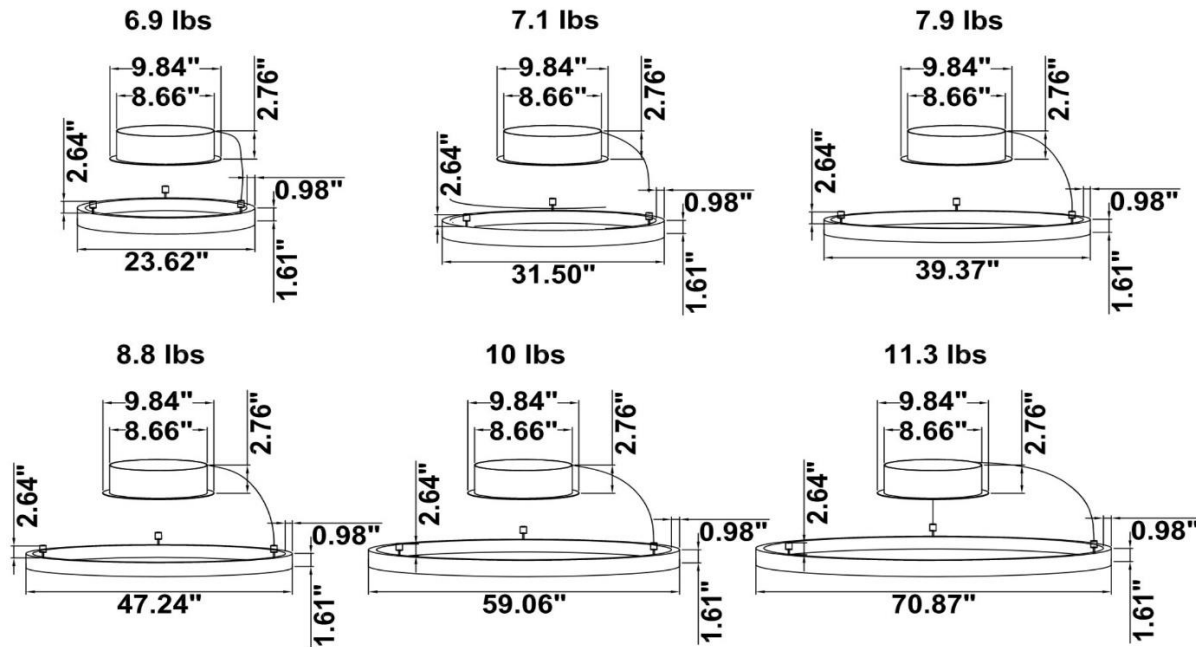

SB-S011 Surface mount with light inside.