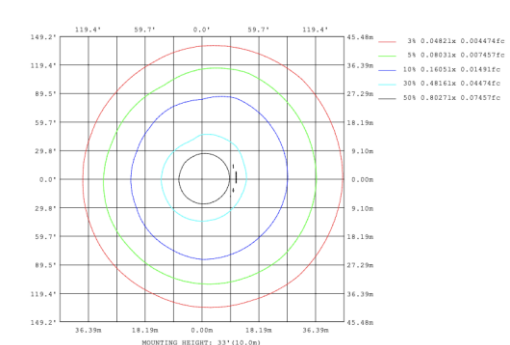

SB-S01A40WZ 31.50" 40W @ 4000K

SB-S01A50WZ 39.37" 50W @ 4000K

SB-S01A60WZ 47.24" 60W @ 4000K

Flux out:2216 lm

Height	Eavg, Emax	Angle:178.18deg	Diameter
1m	0.0000, 256.31x		12591.48cm
2m	0.0000, 64.071x		25182.95cm
3m	0.0000, 28.471x		37774.43cm
4m	0.0000, 16.021x		50365.90cm
5m	0.0000, 10.251x		62957.38cm
6m	0.0000, 7.1181x		75548.85cm
7m	0.0000, 5.2301x		88140.33cm
8m	0.0000, 4.0041x		100731.80cm
9m	0.0000, 3.1641x		113323.28cm
10m	0.0000, 2.5631x		125914.75cm