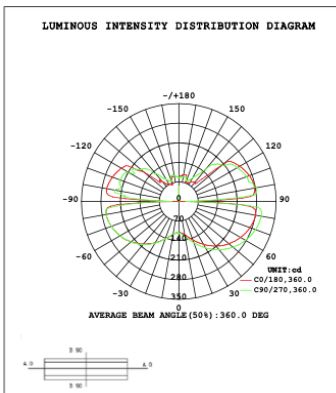

SB-S01A40WZ 31.50" 40W @ 4000K

SB-S01A50WZ 39.37" 50W @ 4000K

SB-S01A60WZ 47.24" 60W @ 4000K

Flux out:2216 lm

Height	Eavg, Emax	Angle:178.18deg	Diameter
1m	0.0000, 256.31x		12591.48cm
2m	0.0000, 64.071x		25182.95cm
3m	0.0000, 28.471x		37774.43cm
4m	0.0000, 16.021x		50365.90cm
5m	0.0000, 10.251x		62957.38cm
6m	0.0000, 7.1181x		75548.85cm
7m	0.0000, 5.2301x		88140.33cm
8m	0.0000, 4.0041x		100731.80cm
9m	0.0000, 3.1641x		113323.28cm
10m	0.0000, 2.5631x		125914.75cm

SB-S01A70WZ 59.06" 70W @ 4000K

Flux out:538.9 lm

Height	Eavg, Emax	Angle:90.00deg	Diameter
1m	171.5, 235.61x		200.00cm
2m	42.88, 58.911x		400.00cm
3m	19.06, 26.181x		600.00cm
4m	10.72, 14.731x		800.00cm
5m	6.861, 9.4261x		1000.00cm
6m	4.765, 6.5461x		1200.00cm
7m	3.501, 4.8091x		1400.00cm
8m	2.680, 3.6821x		1600.00cm
9m	2.118, 2.9091x		1800.00cm
10m	1.715, 2.3561x		2000.00cm

SB-S01A80WZ 70.87" 80W @ 4000K

Flux out:318.7 lm

Height	Eavg, Emax	Angle:68.36deg	Diameter
1m	206.9, 271.41x		135.83cm
2m	51.73, 67.841x		271.66cm
3m	22.99, 30.151x		407.49cm
4m	12.93, 16.961x		543.32cm
5m	8.278, 10.851x		679.15cm
6m	5.748, 7.5381x		814.98cm
7m	4.223, 5.5381x		950.81cm
8m	3.233, 4.2401x		1086.64cm
9m	2.555, 3.3501x		1222.47cm
10m	2.069, 2.7141x		1358.29cm