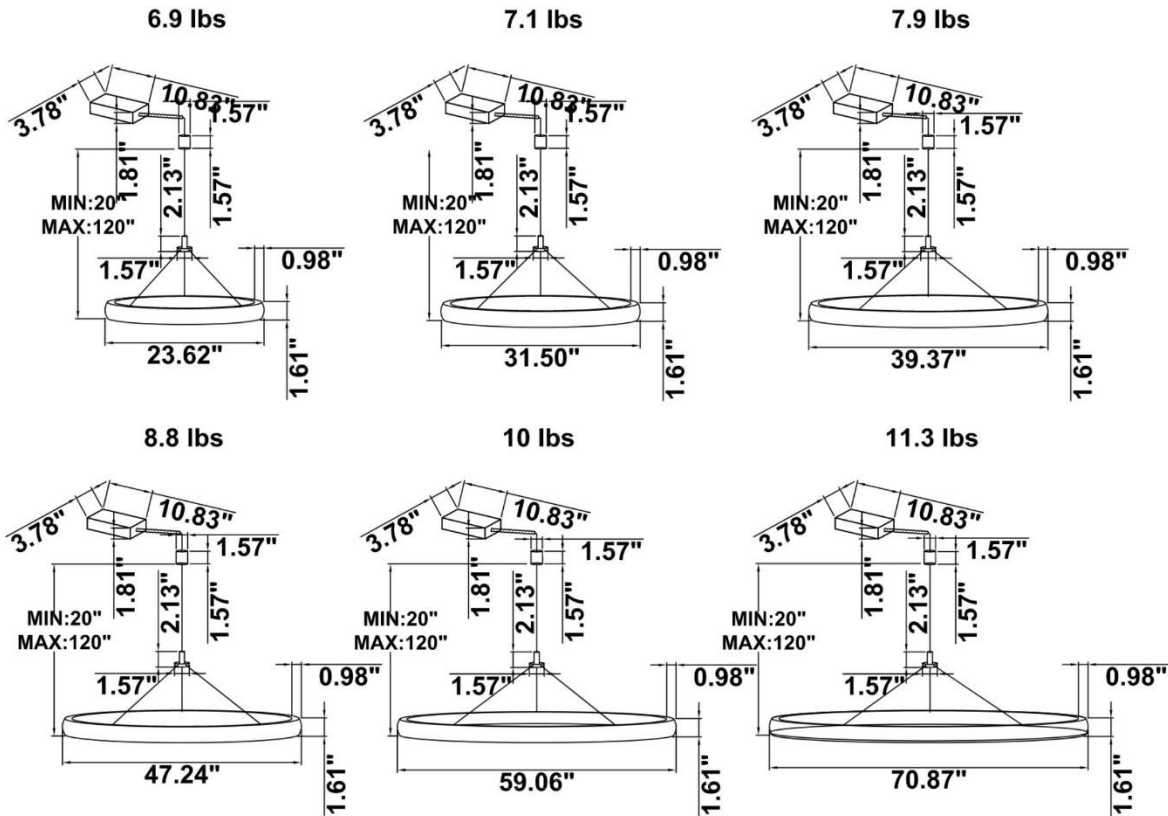

SB-S01G Remote driver with cable splitter, light outside.