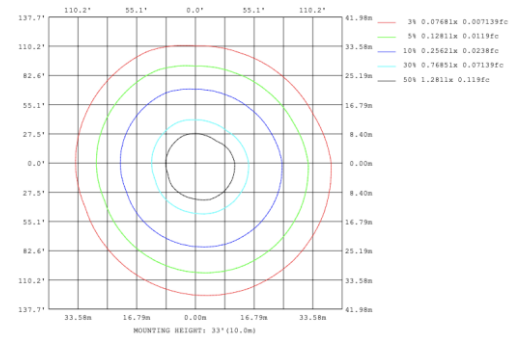

SB-S01A40WZ 31.50" 40W @ 4000K

SB-S01A50WZ 39.37" 50W @ 4000K

SB-S01A60WZ 47.24" 60W @ 4000K

Flux out:2216 lm

Height	Eavg, Emax	Angle:178.18deg	Diameter
1m	0.0000, 256.31x		12591.48cm
2m	0.0000, 64.071x		25182.95cm
3m	0.0000, 28.471x		37774.43cm
4m	0.0000, 16.021x		50365.90cm
5m	0.0000, 10.251x		62957.38cm
6m	0.0000, 7.1181x		75548.85cm
7m	0.0000, 5.2301x		88140.33cm
8m	0.0000, 4.0041x		100731.80cm
9m	0.0000, 3.1641x		113323.28cm
10m	0.0000, 2.5631x		125914.75cm

SB-S01A70WZ 59.06" 70W @ 4000K

Flux out:538.9 lm

Height	Eavg, Emax	Angle:90.00deg	Diameter
1m	171.5, 235.61x		200.00cm
2m	42.88, 58.911x		400.00cm
3m	19.06, 26.181x		600.00cm
4m	10.72, 14.731x		800.00cm
5m	6.861, 9.4261x		1000.00cm
6m	4.765, 6.5461x		1200.00cm
7m	3.501, 4.8091x		1400.00cm
8m	2.680, 3.6821x		1600.00cm
9m	2.118, 2.9091x		1800.00cm
10m	1.715, 2.3561x		2000.00cm

SB-S01A80WZ 70.87" 80W @ 4000K

Flux out:318.7 lm

Height	Eavg, Emax	Angle:68.36deg	Diameter
1m	206.9, 271.41x		135.83cm
2m	51.73, 67.841x		271.66cm
3m	22.99, 30.151x		407.49cm
4m	12.93, 16.961x		543.32cm
5m	8.278, 10.851x		679.15cm
6m	5.748, 7.5381x		814.98cm
7m	4.223, 5.5381x		950.81cm
8m	3.233, 4.2401x		1086.64cm
9m	2.555, 3.3501x		1222.47cm
10m	2.069, 2.7141x		1358.29cm