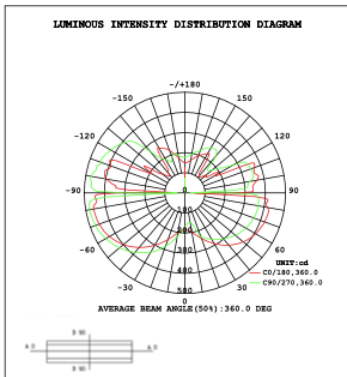

SB-S01A40WZ 31.50" 40W @ 4000K

SB-S01A50WZ 39.37" 50W @ 4000K

SB-S01A60WZ 47.24" 60W @ 4000K

Flux out:2216 lm

Height	Eavg, Emax	Angle:178.18deg	Diameter
1m	0.0000, 256.31x		12591.48cm
2m	0.0000, 64.071x		25182.95cm
3m	0.0000, 28.471x		37774.43cm
4m	0.0000, 16.021x		50365.90cm
5m	0.0000, 10.251x		62957.38cm
6m	0.0000, 7.1181x		75548.85cm
7m	0.0000, 5.2301x		88140.33cm
8m	0.0000, 4.0041x		100731.80cm
9m	0.0000, 3.1641x		113323.28cm
10m	0.0000, 2.5631x		125914.75cm

SB-S01A70WZ 59.06" 70W @ 4000K

Flux out:538.9 lm

Height	Eavg, Emax	Angle:90.00deg	Diameter
1m	171.5, 235.61x		200.00cm
2m	42.88, 58.911x		400.00cm
3m	19.06, 26.181x		600.00cm
4m	10.72, 14.731x		800.00cm
5m	6.861, 9.4261x		1000.00cm
6m	4.765, 6.5461x		1200.00cm
7m	3.501, 4.8091x		1400.00cm
8m	2.680, 3.6821x		1600.00cm
9m	2.118, 2.9091x		1800.00cm
10m	1.715, 2.3561x		2000.00cm

SB-S01A80WZ 70.87" 80W @ 4000K

Flux out:318.7 lm

Height	Eavg, Emax	Angle:68.36deg	Diameter
1m	206.9, 271.41x		135.83cm
2m	51.73, 67.841x		271.66cm
3m	22.99, 30.151x		407.49cm
4m	12.93, 16.961x		543.32cm
5m	8.278, 10.851x		679.15cm
6m	5.748, 7.5381x		814.98cm
7m	4.223, 5.5381x		950.81cm
8m	3.233, 4.2401x		1086.64cm
9m	2.555, 3.3501x		1222.47cm
10m	2.069, 2.7141x		1358.29cm