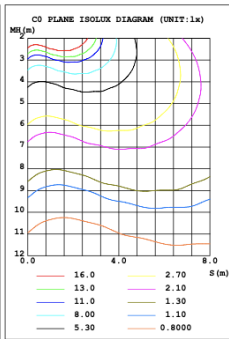

SB-S01A80WZ 70.87" 80W @ 4000K

Flux out:318.7 lm

Height	Eavg, Emax	Angle:68.36deg	Diameter
1m	206.9, 271.41x		135.83cm
2m	51.73, 67.841x		271.66cm
3m	22.99, 30.151x		407.49cm
4m	12.93, 16.961x		543.32cm
5m	8.278, 10.851x		679.15cm
6m	5.748, 7.5381x		814.98cm
7m	4.223, 5.5381x		950.81cm
8m	3.233, 4.2401x		1086.64cm
9m	2.555, 3.3501x		1222.47cm
10m	2.069, 2.7141x		1358.29cm

Illumination inside the profile, light outside

SB-S01B40WZ 31.50" 40W @ 4000K

SB-S01B50WZ 39.37" 50W @ 4000K

SB-S01B60WZ 47.24" 60W @ 4000K

SB-S01B70WZ 59.06" 70W @ 4000K

SB-S01B80WZ 70.87" 80W @ 4000K