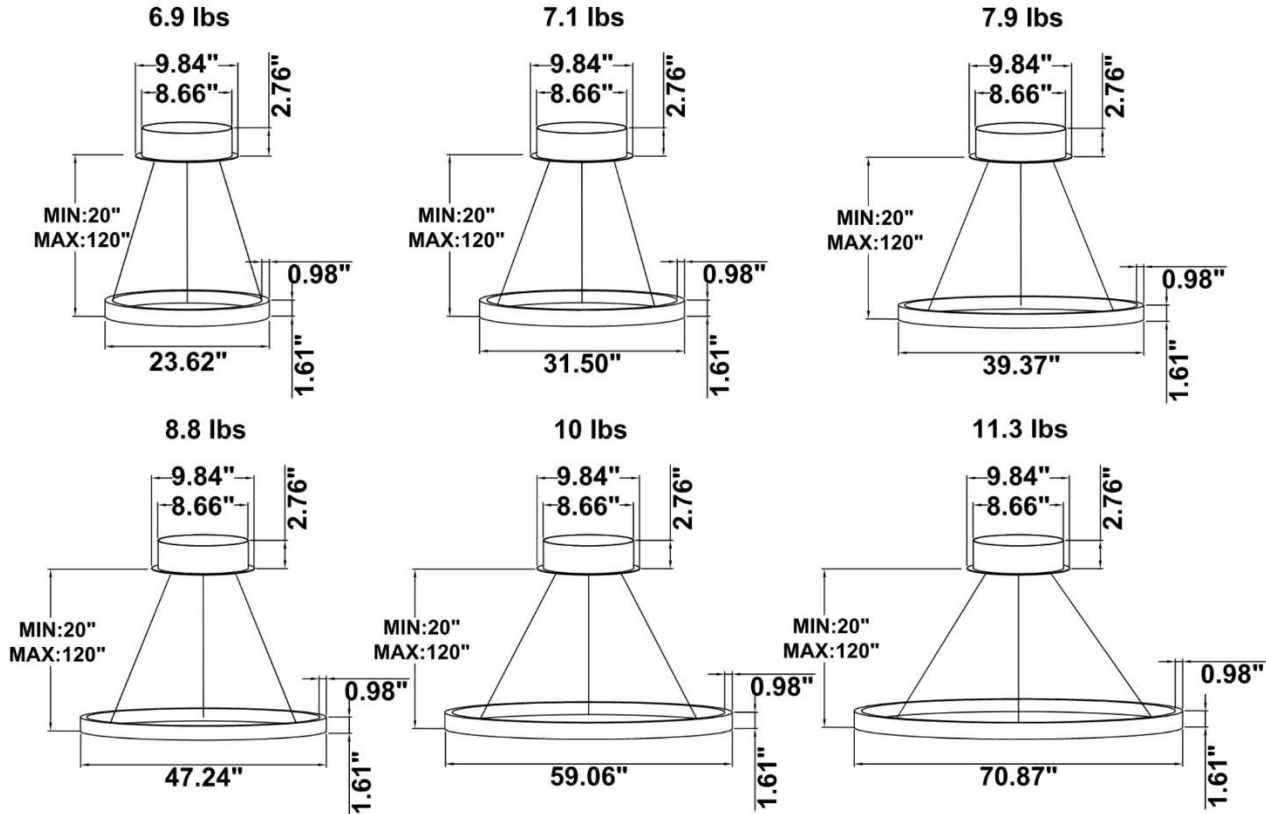

FEATURES

- 5-year limited warranty.
- Ships assembled.
- Illumination inside or outside the profile.
- Extruded aluminum housing up to 70.87”, 1 continuous ring without joints.
- Fixture lumens per watt ratio up to 75 LPW for illumination.
- 10’ standard adjustable aircraft cables/power cord adjust by push button grippers, custom length available.
- Can be remote driver mounted or driver concealed within the canopy, can be mounted on sloped ceiling.

DIMENSIONS & WEIGHTS: Canopy Size for ZigBee & DMX: 15.75" x 2.76"

SB-S01A Canopy mount with ring light inside.

SB-S01B Canopy mount with ring light outside.

**SB-S01C Remote driver with cables fixed directly into the ceiling, light inside.
(Driver box size: L10.83" X W3.78" X H1.81")**