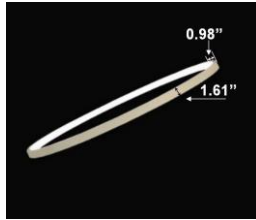

Light Outside

Light Inside

[View Kimberly 1 tier on website](#)

[View Video](#)

[View application photos](#)

Kimberley 1 Tier

PRODUCT DESCRIPTION

Introducing the Kimberley Circular Lighting, a harmonious blend of modern design and functionality. Crafted from extruded aluminum with meticulously designed lenses, these luminaires offer options illumination inside or outside. Available in sizes ranging from 31.5” to 70.87”, allowing for versatile configurations. With tunable white and RGBW options, select from over 6,500 powder-coated colors to set the perfect ambiance. Delivered fully assembled for your convenience.

FEATURES

- 5-year limited warranty.
- Ships assembled.
- Illumination inside or outside the profile.
- Extruded aluminum housing up to 70.87”, 1 continuous ring without joints.
- Fixture lumens per watt ratio up to 75 LPW for illumination.
- 10’ standard adjustable aircraft cables/power cord adjust by push button grippers, custom length available.
- Can be remote driver mounted or driver concealed within the canopy, can be mounted on sloped ceiling.