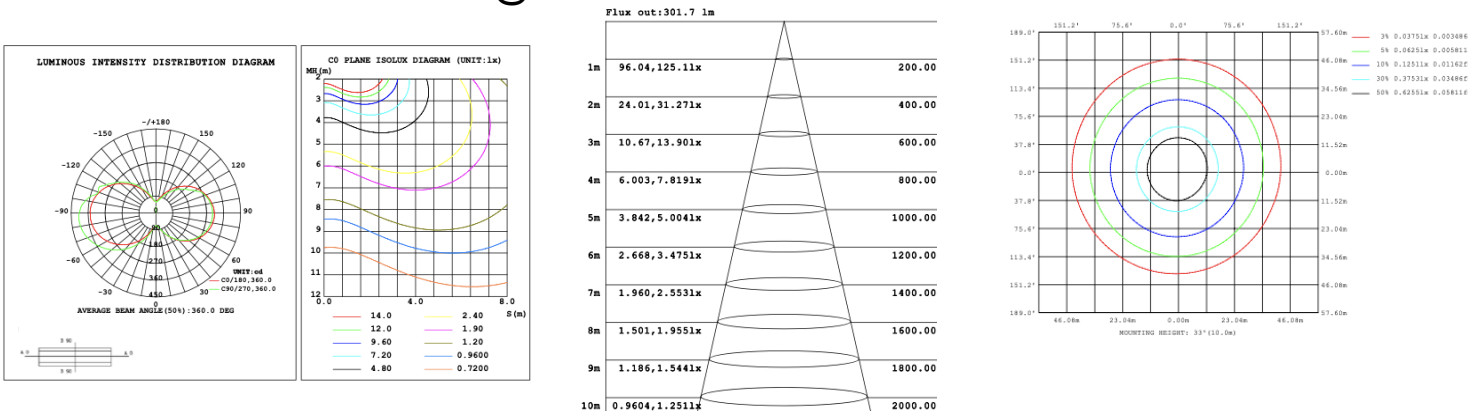

SB-S01B50WZ 39.37" 50W @ 4000K