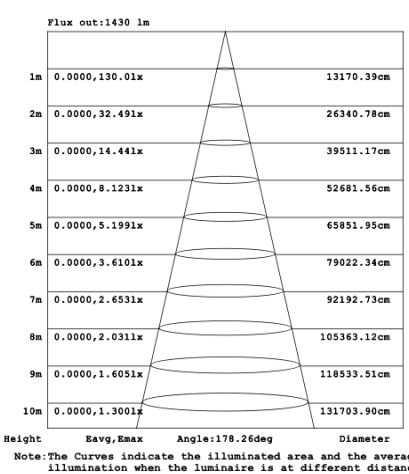

SB-S01A40WZ 31.50" 40W @ 4000K

SB-S01A50WZ 39.37" 50W @ 4000K

SB-S01A60WZ 47.24" 60W @ 4000K

Flux out:2216 lm

Height	Eavg, Emax	Angle:178.18deg	Diameter
1m	0.0000, 256.31x		12591.48cm
2m	0.0000, 64.071x		25182.95cm
3m	0.0000, 28.471x		37774.43cm
4m	0.0000, 16.021x		50365.90cm
5m	0.0000, 10.251x		62957.38cm
6m	0.0000, 7.1181x		75548.85cm
7m	0.0000, 5.2301x		88140.33cm
8m	0.0000, 4.0041x		100731.80cm
9m	0.0000, 3.1641x		113323.28cm
10m	0.0000, 2.5631x		125914.75cm

SB-S01A80WZ 70.87" 80W @ 4000K

Flux out:318.7 lm

Height	Eavg, Emax	Angle:68.36deg	Diameter
1m	206.9, 271.41x		135.83cm
2m	51.73, 67.841x		271.66cm
3m	22.99, 30.151x		407.49cm
4m	12.93, 16.961x		543.32cm
5m	8.278, 10.851x		679.15cm
6m	5.748, 7.5381x		814.98cm
7m	4.223, 5.5381x		950.81cm
8m	3.233, 4.2401x		1086.64cm
9m	2.555, 3.3501x		1222.47cm
10m	2.069, 2.7141x		1358.29cm