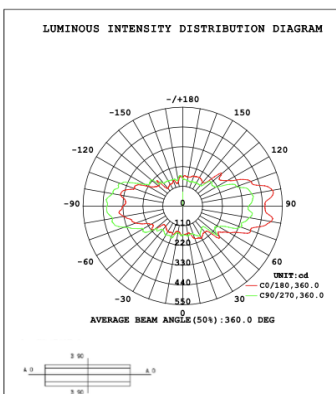

SB-S01A40WZ 31.50" 40W @ 4000K

SB-S01A50WZ 39.37" 50W @ 4000K

SB-S01A60WZ 47.24" 60W @ 4000K

Flux out:2216 lm

Height	Eavg, Emax	Angle:178.18deg	Diameter
1m	0.0000, 256.31x		12591.48cm
2m	0.0000, 64.071x		25182.95cm
3m	0.0000, 28.471x		37774.43cm
4m	0.0000, 16.021x		50365.90cm
5m	0.0000, 10.251x		62957.38cm
6m	0.0000, 7.1181x		75548.85cm
7m	0.0000, 5.2301x		88140.33cm
8m	0.0000, 4.0041x		100731.80cm
9m	0.0000, 3.1641x		113323.28cm
10m	0.0000, 2.5631x		125914.75cm

SB-S01A70WZ 59.06" 70W @ 4000K

Flux out:538.9 lm

Height	Eavg, Emax	Angle:90.00deg	Diameter
1m	171.5, 235.61x		200.00cm
2m	42.88, 58.911x		400.00cm
3m	19.06, 26.181x		600.00cm
4m	10.72, 14.731x		800.00cm
5m	6.861, 9.4261x		1000.00cm
6m	4.765, 6.5461x		1200.00cm
7m	3.501, 4.8091x		1400.00cm
8m	2.680, 3.6821x		1600.00cm
9m	2.118, 2.9091x		1800.00cm
10m	1.715, 2.3561x		2000.00cm

SB-S01A80WZ 70.87" 80W @ 4000K

Flux out:318.7 lm

Height	Eavg, Emax	Angle:68.36deg	Diameter
1m	206.9, 271.41x		135.83cm
2m	51.73, 67.841x		271.66cm
3m	22.99, 30.151x		407.49cm
4m	12.93, 16.961x		543.32cm
5m	8.278, 10.851x		679.15cm
6m	5.748, 7.5381x		814.98cm
7m	4.223, 5.5381x		950.81cm
8m	3.233, 4.2401x		1086.64cm
9m	2.555, 3.3501x		1222.47cm
10m	2.069, 2.7141x		1358.29cm