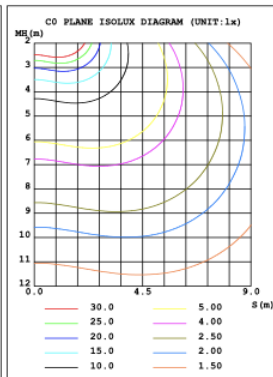

SB-S01A40WZ 31.50" 40W @ 4000K

SB-S01A50WZ 39.37" 50W @ 4000K

SB-S01A60WZ 47.24" 60W @ 4000K

Flux out:2216 lm

Height	Eavg, Emax	Angle:178.18deg	Diameter
1m	0.0000, 256.31x		12591.48cm
2m	0.0000, 64.071x		25182.95cm
3m	0.0000, 28.471x		37774.43cm
4m	0.0000, 16.021x		50365.90cm
5m	0.0000, 10.251x		62957.38cm
6m	0.0000, 7.1181x		75548.85cm
7m	0.0000, 5.2301x		88140.33cm
8m	0.0000, 4.0041x		100731.80cm
9m	0.0000, 3.1641x		113323.28cm
10m	0.0000, 2.5631x		125914.75cm

SB-S01A70WZ 59.06" 70W @ 4000K

Flux out:538.9 lm

Height	Eavg, Emax	Angle:90.00deg	Diameter
1m	171.5, 235.61x		200.00cm
2m	42.88, 58.911x		400.00cm
3m	19.06, 26.181x		600.00cm
4m	10.72, 14.731x		800.00cm
5m	6.861, 9.4261x		1000.00cm
6m	4.765, 6.5461x		1200.00cm
7m	3.501, 4.8091x		1400.00cm
8m	2.680, 3.6821x		1600.00cm
9m	2.118, 2.9091x		1800.00cm
10m	1.715, 2.3561x		2000.00cm

SB-S01A80WZ 70.87" 80W @ 4000K

Flux out:318.7 lm

Height	Eavg, Emax	Angle:68.36deg	Diameter
1m	206.9, 271.41x		135.83cm
2m	51.73, 67.841x		271.66cm
3m	22.99, 30.151x		407.49cm
4m	12.93, 16.961x		543.32cm
5m	8.278, 10.851x		679.15cm
6m	5.748, 7.5381x		814.98cm
7m	4.223, 5.5381x		950.81cm
8m	3.233, 4.2401x		1086.64cm
9m	2.555, 3.3501x		1222.47cm
10m	2.069, 2.7141x		1358.29cm