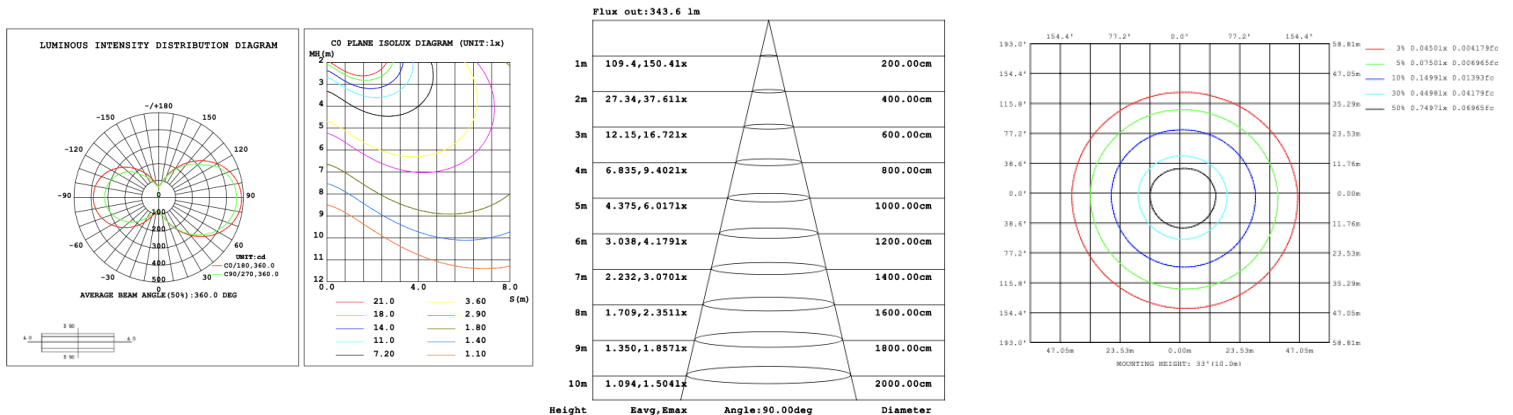

SB-S01A80WZ 70.87" 80W @ 4000K

Flux out:318.7 lm

Height	Eavg, Emax	Angle:68.36deg	Diameter
1m	206.9, 271.41x		135.83cm
2m	51.73, 67.841x		271.66cm
3m	22.99, 30.151x		407.49cm
4m	12.93, 16.961x		543.32cm
5m	8.278, 10.851x		679.15cm
6m	5.748, 7.5381x		814.98cm
7m	4.223, 5.5381x		950.81cm
8m	3.233, 4.2401x		1086.64cm
9m	2.555, 3.3501x		1222.47cm
10m	2.069, 2.7141x		1358.29cm

Illumination inside the profile, light outside

SB-S01B40WZ 31.50" 40W @ 4000K

SB-S01B50WZ 39.37" 50W @ 4000K

SB-S01B60WZ 47.24" 60W @ 4000K

SB-S01B70WZ 59.06" 70W @ 4000K

SB-S01B80WZ 70.87" 80W @ 4000K