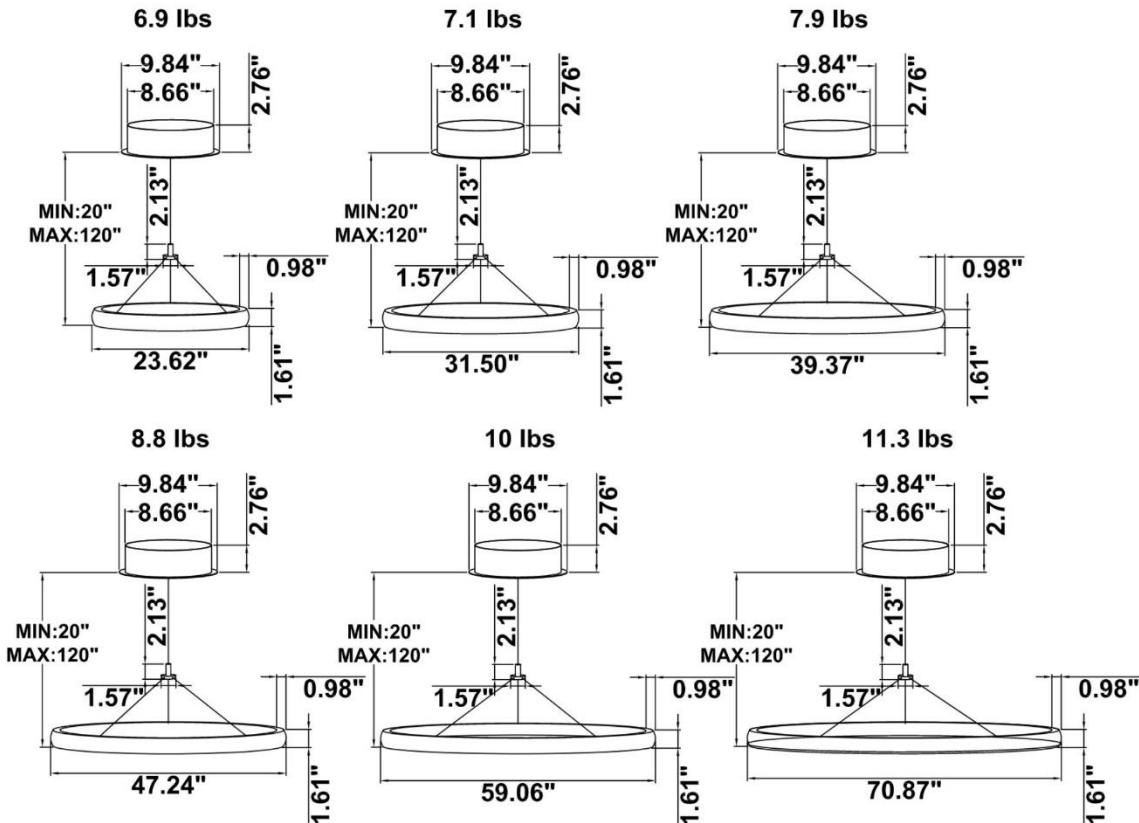

SB-S01H Canopy mount with cable splitter, light outside.