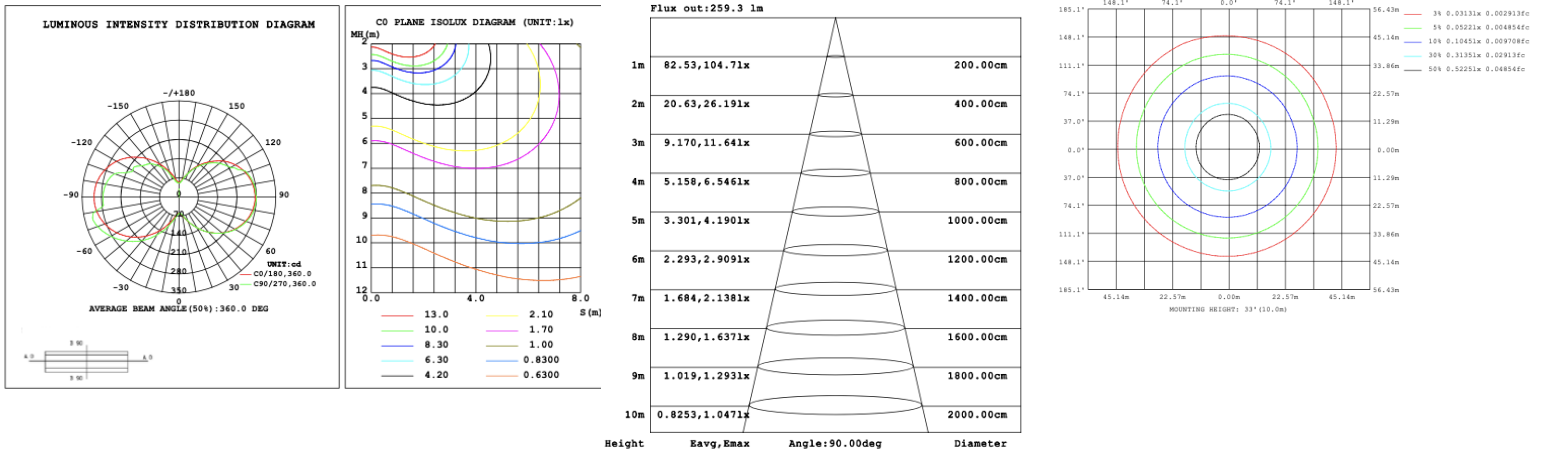

Illumination inside the profile, light outside

SB-S01B40WZ 31.50" 40W @ 4000K