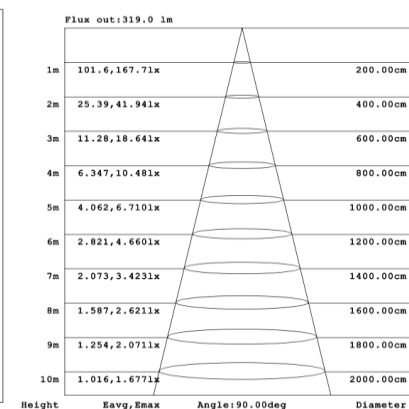

SB-S01A40WZ 31.50" 40W @ 4000K

SB-S01A50WZ 39.37" 50W @ 4000K

SB-S01A60WZ 47.24" 60W @ 4000K

Flux out:2216 lm

Height	Eavg, Emax	Angle:178.18deg	Diameter
1m	0.0000, 256.31x		12591.48cm
2m	0.0000, 64.071x		25182.95cm
3m	0.0000, 28.471x		37774.43cm
4m	0.0000, 16.021x		50365.90cm
5m	0.0000, 10.251x		62957.38cm
6m	0.0000, 7.1181x		75548.85cm
7m	0.0000, 5.2301x		88140.33cm
8m	0.0000, 4.0041x		100731.80cm
9m	0.0000, 3.1641x		113323.28cm
10m	0.0000, 2.5631x		125914.75cm

SB-S01A70WZ 59.06" 70W @ 4000K

Flux out:538.9 lm

Height	Eavg, Emax	Angle:90.00deg	Diameter
1m	171.5, 235.61x		200.00cm
2m	42.88, 58.911x		400.00cm
3m	19.06, 26.181x		600.00cm
4m	10.72, 14.731x		800.00cm
5m	6.861, 9.4261x		1000.00cm
6m	4.765, 6.5461x		1200.00cm
7m	3.501, 4.8091x		1400.00cm
8m	2.680, 3.6821x		1600.00cm
9m	2.118, 2.9091x		1800.00cm
10m	1.715, 2.3561x		2000.00cm

SB-S01A80WZ 70.87" 80W @ 4000K

Flux out:318.7 lm

Height	Eavg, Emax	Angle:68.36deg	Diameter
1m	206.9, 271.41x		135.83cm
2m	51.73, 67.841x		271.66cm
3m	22.99, 30.151x		407.49cm
4m	12.93, 16.961x		543.32cm
5m	8.278, 10.851x		679.15cm
6m	5.748, 7.5381x		814.98cm
7m	4.223, 5.5381x		950.81cm
8m	3.233, 4.2401x		1086.64cm
9m	2.555, 3.3501x		1222.47cm
10m	2.069, 2.7141x		1358.29cm