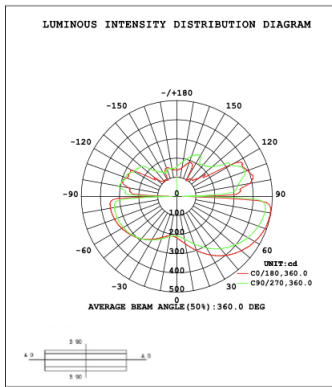

SB-S01A40WZ 31.50" 40W @ 4000K

SB-S01A50WZ 39.37" 50W @ 4000K

SB-S01A60WZ 47.24" 60W @ 4000K

Flux out:2216 lm

Height	Eavg, Emax	Angle:178.18deg	Diameter
1m	0.0000, 256.31x		12591.48cm
2m	0.0000, 64.071x		25182.95cm
3m	0.0000, 28.471x		37774.43cm
4m	0.0000, 16.021x		50365.90cm
5m	0.0000, 10.251x		62957.38cm
6m	0.0000, 7.1181x		75548.85cm
7m	0.0000, 5.2301x		88140.33cm
8m	0.0000, 4.0041x		100731.80cm
9m	0.0000, 3.1641x		113323.28cm
10m	0.0000, 2.5631x		125914.75cm

SB-S01A70WZ 59.06" 70W @ 4000K

Flux out:538.9 lm

Height	Eavg, Emax	Angle:90.00deg	Diameter
1m	171.5, 235.61x		200.00cm
2m	42.88, 58.911x		400.00cm
3m	19.06, 26.181x		600.00cm
4m	10.72, 14.731x		800.00cm
5m	6.861, 9.4261x		1000.00cm
6m	4.765, 6.5461x		1200.00cm
7m	3.501, 4.8091x		1400.00cm
8m	2.680, 3.6821x		1600.00cm
9m	2.118, 2.9091x		1800.00cm
10m	1.715, 2.3561x		2000.00cm

SB-S01A80WZ 70.87" 80W @ 4000K

Flux out:318.7 lm

Height	Eavg, Emax	Angle:68.36deg	Diameter
1m	206.9, 271.41x		135.83cm
2m	51.73, 67.841x		271.66cm
3m	22.99, 30.151x		407.49cm
4m	12.93, 16.961x		543.32cm
5m	8.278, 10.851x		679.15cm
6m	5.748, 7.5381x		814.98cm
7m	4.223, 5.5381x		950.81cm
8m	3.233, 4.2401x		1086.64cm
9m	2.555, 3.3501x		1222.47cm
10m	2.069, 2.7141x		1358.29cm