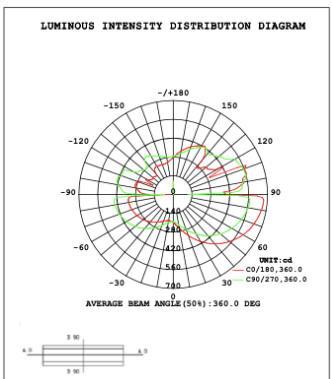

SB-S01A40WZ 31.50" 40W @ 4000K

SB-S01A50WZ 39.37" 50W @ 4000K

SB-S01A60WZ 47.24" 60W @ 4000K

Flux out:2216 lm

Height	Eavg, Emax	Angle:178.18deg	Diameter
1m	0.0000, 256.31x		12591.48cm
2m	0.0000, 64.071x		25182.95cm
3m	0.0000, 28.471x		37774.43cm
4m	0.0000, 16.021x		50365.90cm
5m	0.0000, 10.251x		62957.38cm
6m	0.0000, 7.1181x		75548.85cm
7m	0.0000, 5.2301x		88140.33cm
8m	0.0000, 4.0041x		100731.80cm
9m	0.0000, 3.1641x		113323.28cm
10m	0.0000, 2.5631x		125914.75cm

SB-S01A70WZ 59.06" 70W @ 4000K

Flux out:538.9 lm

Height	Eavg, Emax	Angle:90.00deg	Diameter
1m	171.5, 235.61x		200.00cm
2m	42.88, 58.911x		400.00cm
3m	19.06, 26.181x		600.00cm
4m	10.72, 14.731x		800.00cm
5m	6.861, 9.4261x		1000.00cm
6m	4.765, 6.5461x		1200.00cm
7m	3.501, 4.8091x		1400.00cm
8m	2.680, 3.6821x		1600.00cm
9m	2.118, 2.9091x		1800.00cm
10m	1.715, 2.3561x		2000.00cm

SB-S01A80WZ 70.87" 80W @ 4000K

Flux out:318.7 lm

Height	Eavg, Emax	Angle:68.36deg	Diameter
1m	206.9, 271.41x		135.83cm
2m	51.73, 67.841x		271.66cm
3m	22.99, 30.151x		407.49cm
4m	12.93, 16.961x		543.32cm
5m	8.278, 10.851x		679.15cm
6m	5.748, 7.5381x		814.98cm
7m	4.223, 5.5381x		950.81cm
8m	3.233, 4.2401x		1086.64cm
9m	2.555, 3.3501x		1222.47cm
10m	2.069, 2.7141x		1358.29cm