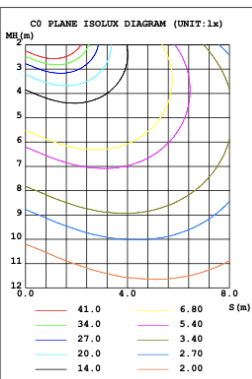

SB-S01A40WZ 31.50" 40W @ 4000K

SB-S01A50WZ 39.37" 50W @ 4000K

SB-S01A60WZ 47.24" 60W @ 4000K

Flux out:2216 lm

Height	Eavg, Emax	Angle:178.18deg	Diameter
1m	0.0000, 256.31x		12591.48cm
2m	0.0000, 64.071x		25182.95cm
3m	0.0000, 28.471x		37774.43cm
4m	0.0000, 16.021x		50365.90cm
5m	0.0000, 10.251x		62957.38cm
6m	0.0000, 7.1181x		75548.85cm
7m	0.0000, 5.2301x		88140.33cm
8m	0.0000, 4.0041x		100731.80cm
9m	0.0000, 3.1641x		113323.28cm
10m	0.0000, 2.5631x		125914.75cm

SB-S01A70WZ 59.06" 70W @ 4000K

Flux out:538.9 lm

Height	Eavg, Emax	Angle:90.00deg	Diameter
1m	171.5, 235.61x		200.00cm
2m	42.88, 58.911x		400.00cm
3m	19.06, 26.181x		600.00cm
4m	10.72, 14.731x		800.00cm
5m	6.861, 9.4261x		1000.00cm
6m	4.765, 6.5461x		1200.00cm
7m	3.501, 4.8091x		1400.00cm
8m	2.680, 3.6821x		1600.00cm
9m	2.118, 2.9091x		1800.00cm
10m	1.715, 2.3561x		2000.00cm

SB-S01A80WZ 70.87" 80W @ 4000K

Flux out:318.7 lm

Height	Eavg, Emax	Angle:68.36deg	Diameter
1m	206.9, 271.41x		135.83cm
2m	51.73, 67.841x		271.66cm
3m	22.99, 30.151x		407.49cm
4m	12.93, 16.961x		543.32cm
5m	8.278, 10.851x		679.15cm
6m	5.748, 7.5381x		814.98cm
7m	4.223, 5.5381x		950.81cm
8m	3.233, 4.2401x		1086.64cm
9m	2.555, 3.3501x		1222.47cm
10m	2.069, 2.7141x		1358.29cm