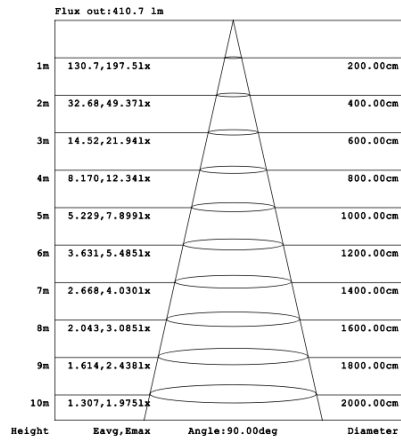

SB-S01A40WZ 31.50" 40W @ 4000K

SB-S01A50WZ 39.37" 50W @ 4000K

SB-S01A60WZ 47.24" 60W @ 4000K

Flux out:2216 lm

Height	Eavg, Emax	Angle:178.18deg	Diameter
1m	0.0000, 256.31x		12591.48cm
2m	0.0000, 64.071x		25182.95cm
3m	0.0000, 28.471x		37774.43cm
4m	0.0000, 16.021x		50365.90cm
5m	0.0000, 10.251x		62957.38cm
6m	0.0000, 7.1181x		75548.85cm
7m	0.0000, 5.2301x		88140.33cm
8m	0.0000, 4.0041x		100731.80cm
9m	0.0000, 3.1641x		113323.28cm
10m	0.0000, 2.5631x		125914.75cm

SB-S01A70WZ 59.06" 70W @ 4000K

Flux out:538.9 lm

Height	Eavg, Emax	Angle:90.00deg	Diameter
1m	171.5, 235.61x		200.00cm
2m	42.88, 58.911x		400.00cm
3m	19.06, 26.181x		600.00cm
4m	10.72, 14.731x		800.00cm
5m	6.861, 9.4261x		1000.00cm
6m	4.765, 6.5461x		1200.00cm
7m	3.501, 4.8091x		1400.00cm
8m	2.680, 3.6821x		1600.00cm
9m	2.118, 2.9091x		1800.00cm
10m	1.715, 2.3561x		2000.00cm

SB-S01A80WZ 70.87" 80W @ 4000K

Flux out:318.7 lm

Height	Eavg, Emax	Angle:68.36deg	Diameter
1m	206.9, 271.41x		135.83cm
2m	51.73, 67.841x		271.66cm
3m	22.99, 30.151x		407.49cm
4m	12.93, 16.961x		543.32cm
5m	8.278, 10.851x		679.15cm
6m	5.748, 7.5381x		814.98cm
7m	4.223, 5.5381x		950.81cm
8m	3.233, 4.2401x		1086.64cm
9m	2.555, 3.3501x		1222.47cm
10m	2.069, 2.7141x		1358.29cm

Illumination inside the profile, light outside

SB-S01B40WZ 31.50" 40W @ 4000K

SB-S01B50WZ 39.37" 50W @ 4000K

SB-S01B60WZ 47.24" 60W @ 4000K

SB-S01B70WZ 59.06" 70W @ 4000K

SB-S01B80WZ 70.87" 80W @ 4000K