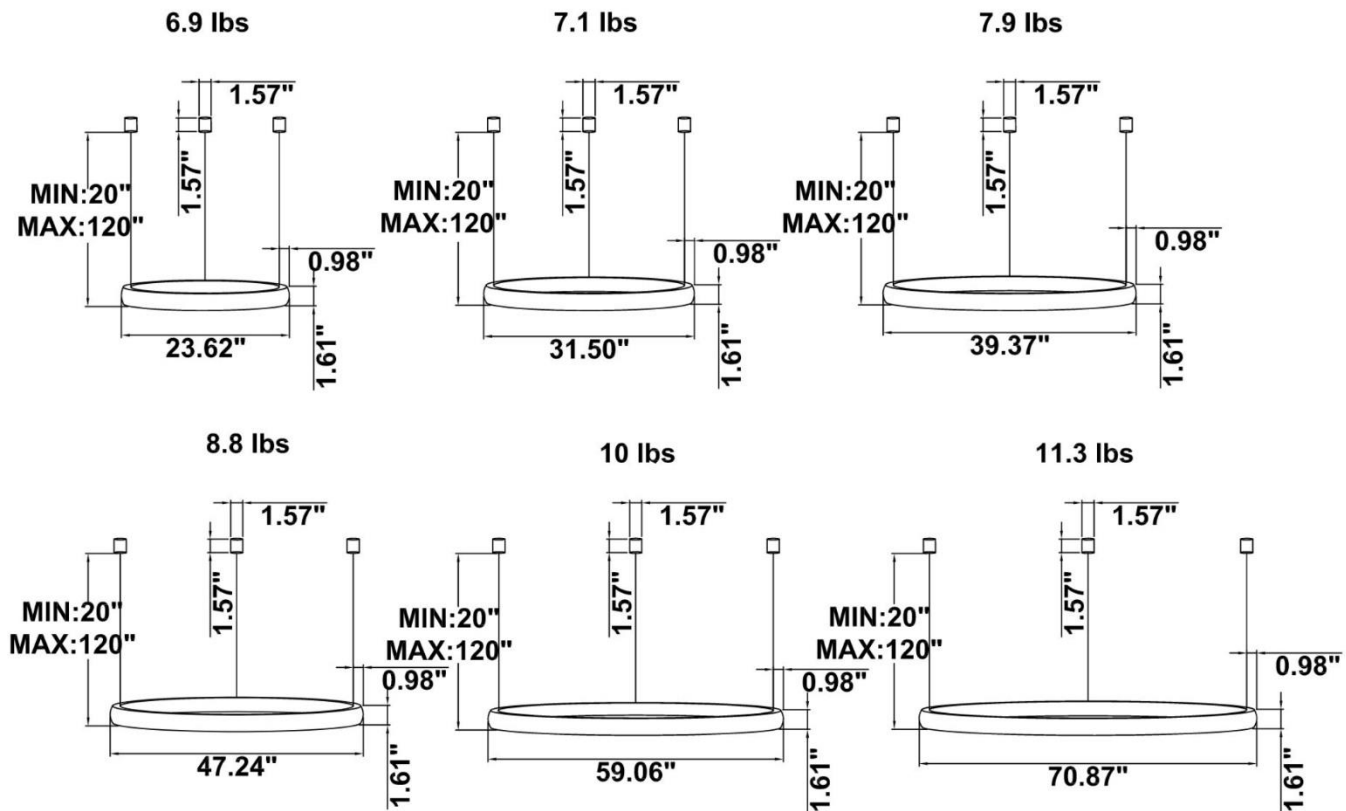

FEATURES

- 5-year limited warranty.
- Ships assembled.
- Illumination inside or outside the profile.
- Extruded aluminum housing up to 70.87”, 1 continuous ring without joints.
- Fixture lumens per watt ratio up to 75 LPW for illumination.
- 10’ standard adjustable aircraft cables/power cord adjust by push button grippers, custom length available.
- Can be remote driver mounted or driver concealed within the canopy, can be mounted on sloped ceiling.

DIMENSIONS & WEIGHTS: Canopy Size for ZigBee & DMX: 15.75" x 2.76"

SB-S01A Canopy mount with ring light inside.

SB-S01B Canopy mount with ring light outside.

**SB-S01C Remote driver with cables fixed directly into the ceiling, light inside.
(Driver box size: L10.83" X W3.78" X H1.81")**

**SB-S01D Remote driver with cables fixed directly into the ceiling, light outside.
(Driver box size: L10.83" X W3.78" X H1.81")**

SB-S01E Canopy mount with accent ring, light inside.

SB-S01F Canopy mount with accent ring, light outside.

SB-S01A40WZ 31.50" 40W @ 4000K

SB-S01A50WZ 39.37" 50W @ 4000K

SB-S01A60WZ 47.24" 60W @ 4000K

Flux out:2216 lm

Height	Eavg, Emax	Angle:178.18deg	Diameter
1m	0.0000, 256.31x		12591.48cm
2m	0.0000, 64.071x		25182.95cm
3m	0.0000, 28.471x		37774.43cm
4m	0.0000, 16.021x		50365.90cm
5m	0.0000, 10.251x		62957.38cm
6m	0.0000, 7.1181x		75548.85cm
7m	0.0000, 5.2301x		88140.33cm
8m	0.0000, 4.0041x		100731.80cm
9m	0.0000, 3.1641x		113323.28cm
10m	0.0000, 2.5631x		125914.75cm