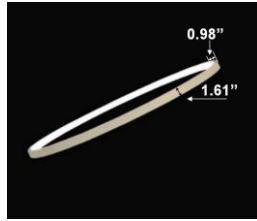

Light Outside

Light Inside

[View Kimberly 2 tier on website](#) [View Video](#) [View application photos](#)

Kimberley 2 Tier

PRODUCT DESCRIPTION

Introducing the Kimberley Circular Lighting, a harmonious blend of modern design and functionality. Crafted from extruded aluminum with meticulously designed lenses, these luminaires offer options illumination inside or outside. Available in sizes ranging from 31.5" to 70.87", allowing for versatile configurations. With tunable white and RGBW options, select from over 6,500 powder-coated colors to set the perfect ambiance. Delivered fully assembled for your convenience.

FEATURES

- 5-year limited warranty.
- Ships assembled.
- Illumination inside or outside the profile.
- Extruded aluminum housing up to 70.87", 1 continuous ring without joints.
- Fixture lumens per watt ratio up to 75 LPW for illumination.
- 10' standard adjustable aircraft cables/power cord adjust by push button grippers, custom length available.
- Can be remote driver mounted or driver concealed within the canopy, can be mounted on sloped ceiling.