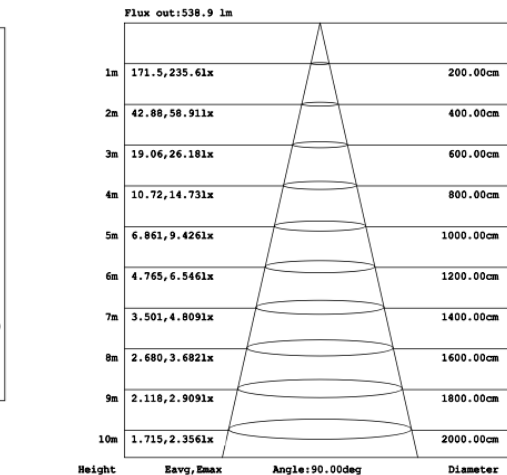

SB-S01A70WZ 59.06" 70W @ 4000K