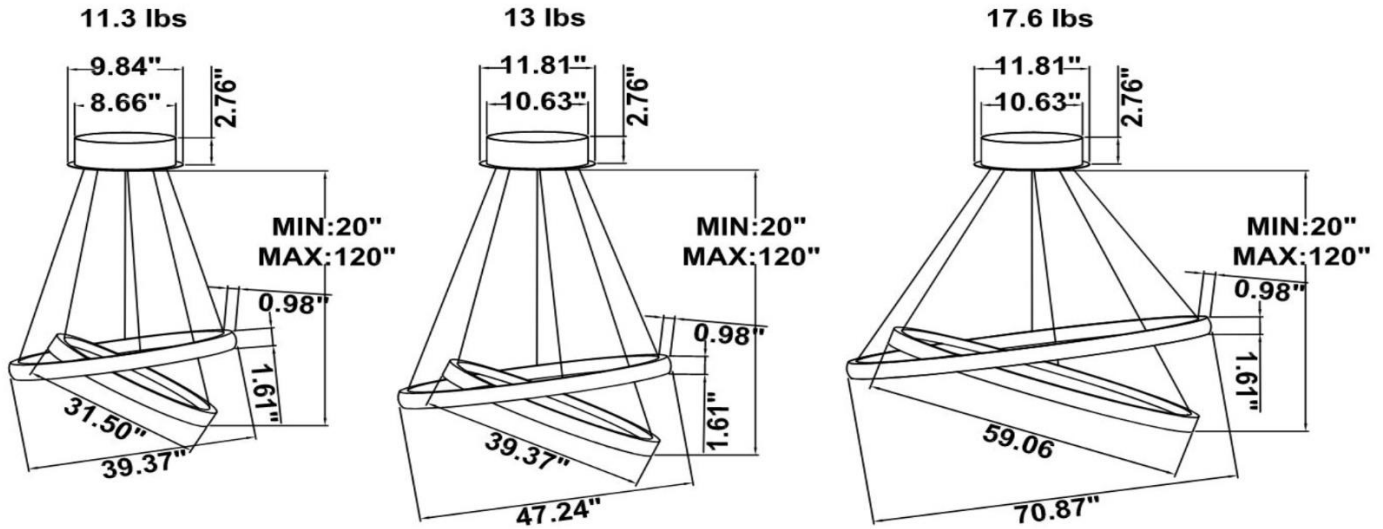

DIMENSIONS & WEIGHTS: Canopy Size for ZigBee & DMX: 15.75" x 2.76"

SB-S02A Canopy mount with ring light inside.

SB-S02B Canopy mount with ring light outside.

SB-S02C Canopy mount with top ring light outside, and bottom ring light inside.

SB-S02D Canopy mount with swiveled rings, light outside.

SB-S02E Canopy mount with accent ring light inside.

SB-S02F Canopy mount with accent ring light outside.

SB-S02G Remote mount, cables fixed directly in the ceiling, top light outside bottom light inside.
(Driver box size: L10.83" X W3.78" X H1.81")
11.3 lbs 13 lbs 17.6 lbs