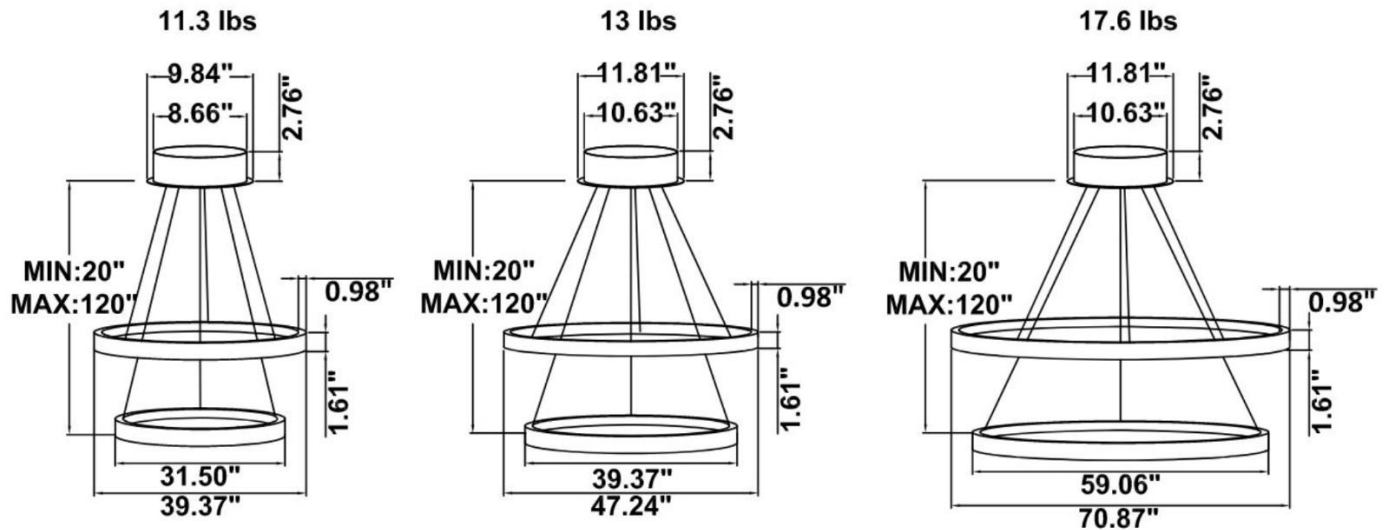

FEATURES

- 5-year limited warranty.
- Ships assembled.
- Illumination inside or outside the profile.
- Extruded aluminum housing up to 70.87", 1 continuous ring without joints.
- Fixture lumens per watt ratio up to 75 LPW for illumination.
- 10' standard adjustable aircraft cables/power cord adjust by push button grippers, custom length available.
- Can be remote driver mounted or driver concealed within the canopy, can be mounted on sloped ceiling.

DIMENSIONS & WEIGHTS: Canopy Size for ZigBee & DMX: 15.75" x 2.76"

SB-S02A Canopy mount with ring light inside.

SB-S02B Canopy mount with ring light outside.

SB-S02C Canopy mount with top ring light outside, and bottom ring light inside.