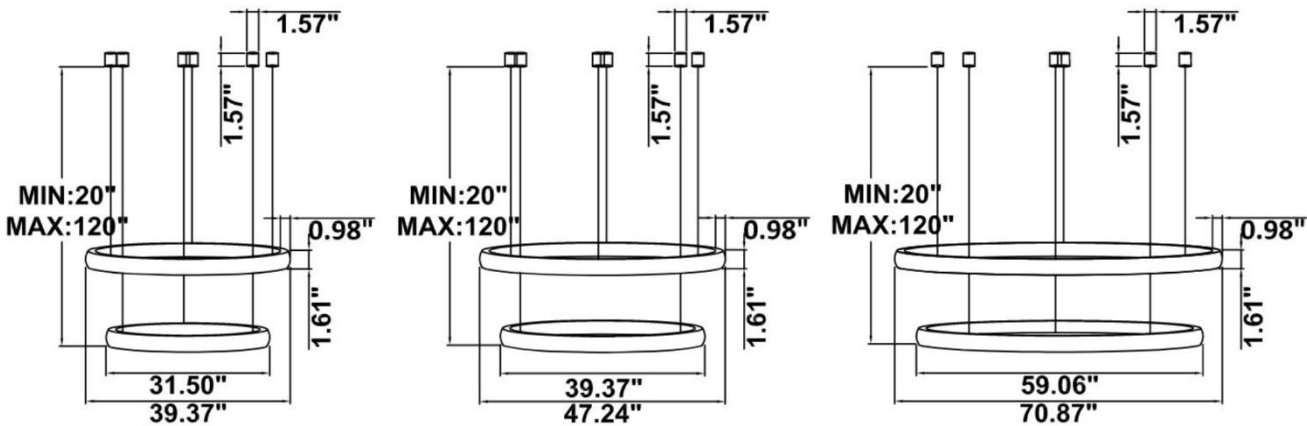

FEATURES

- 5-year limited warranty.
- Ships assembled.
- Illumination inside or outside the profile.
- Extruded aluminum housing up to 70.87", 1 continuous ring without joints.
- Fixture lumens per watt ratio up to 75 LPW for illumination.
- 10' standard adjustable aircraft cables/power cord adjust by push button grippers, custom length available.
- Can be remote driver mounted or driver concealed within the canopy, can be mounted on sloped ceiling.

DIMENSIONS & WEIGHTS: Canopy Size for ZigBee & DMX: 15.75" x 2.76"

SB-S02A Canopy mount with ring light inside.

SB-S02B Canopy mount with ring light outside.

SB-S02C Canopy mount with top ring light outside, and bottom ring light inside.

SB-S02D Canopy mount with swiveled rings, light outside.

SB-S02E Canopy mount with accent ring light inside.

SB-S02F Canopy mount with accent ring light outside.

SB-S02G Remote mount, cables fixed directly in the ceiling, top light outside bottom light inside.
(Driver box size: L10.83" X W3.78" X H1.81")
11.3 lbs 13 lbs 17.6 lbs

SB-S02H Remote mount, cables fixed directly in the ceiling, light inside.
(Driver box size: L10.83" X W3.78" X H1.81")
11.3 lbs 13 lbs 17.6 lbs

SB-S02I Remote driver, cables fixed directly in the ceiling, light outside.
(Driver box size: L10.83" X W3.78" X H1.81")
11.3 lbs 13 lbs 17.6 lbs