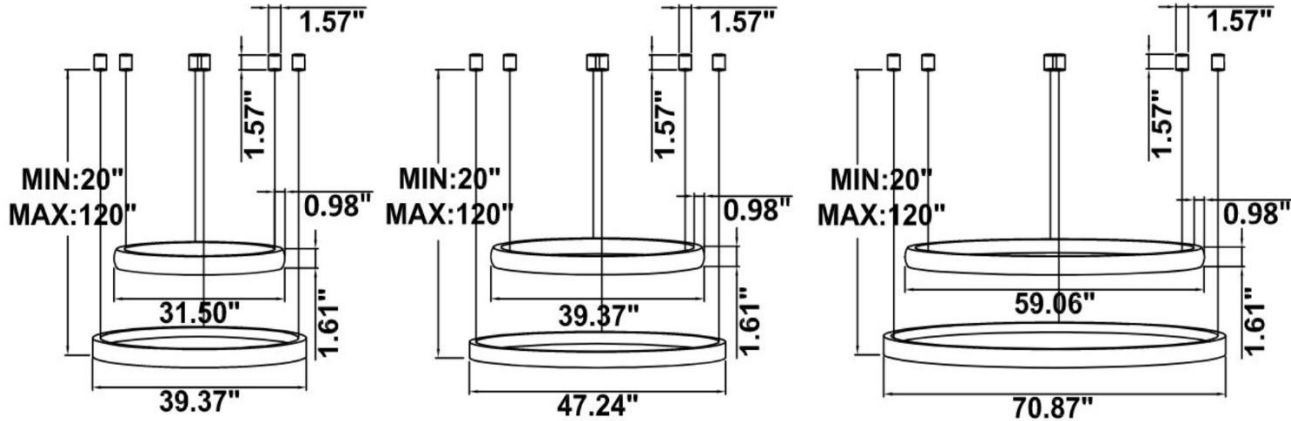

DIMENSIONS & WEIGHTS: Canopy Size for ZigBee & DMX: 15.75" x 2.76"

SB-S02A Canopy mount with ring light inside.

SB-S02B Canopy mount with ring light outside.

SB-S02C Canopy mount with top ring light outside, and bottom ring light inside.

SB-S02D Canopy mount with swiveled rings, light outside.

SB-S02E Canopy mount with accent ring light inside.

SB-S02F Canopy mount with accent ring light outside.

SB-S02G Remote mount, cables fixed directly in the ceiling, top light outside bottom light inside.
(Driver box size: L10.83" X W3.78" X H1.81")
11.3 lbs 13 lbs 17.6 lbs

SB-S02H Remote mount, cables fixed directly in the ceiling, light inside.
(Driver box size: L10.83" X W3.78" X H1.81")
11.3 lbs 13 lbs 17.6 lbs

SB-S02I Remote driver, cables fixed directly in the ceiling, light outside.
(Driver box size: L10.83" X W3.78" X H1.81")
11.3 lbs 13 lbs 17.6 lbs