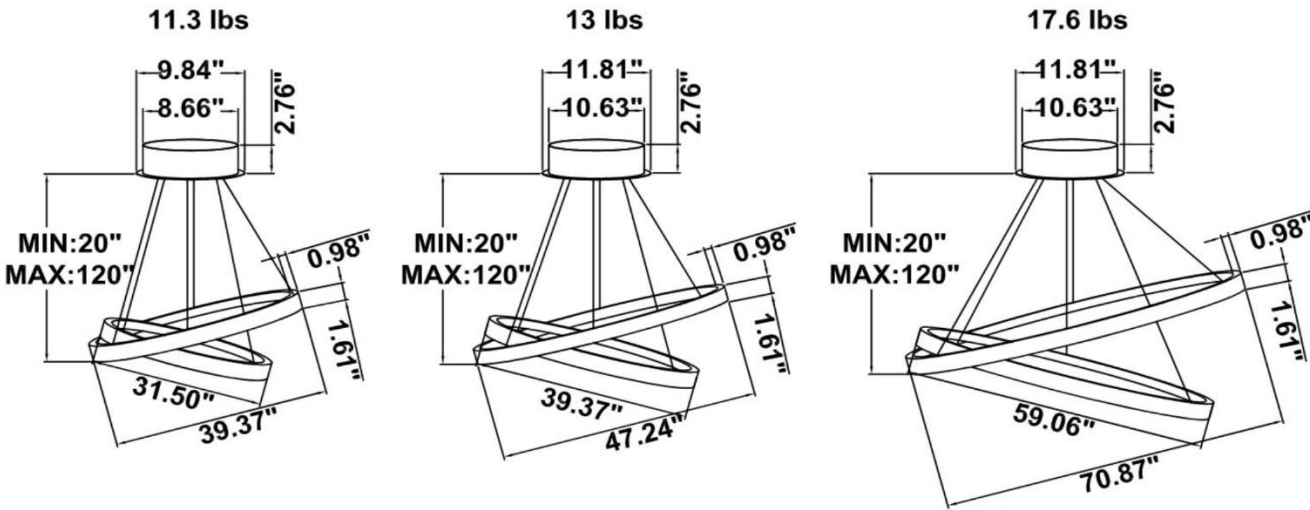

SB-S02K Canopy mount with swiveled rings, light inside.