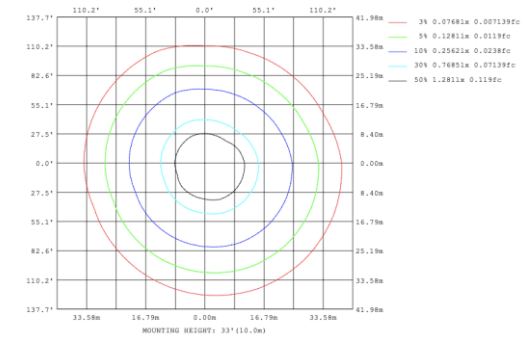

SB-S01A60WZ 47.24" 60W @ 4000K