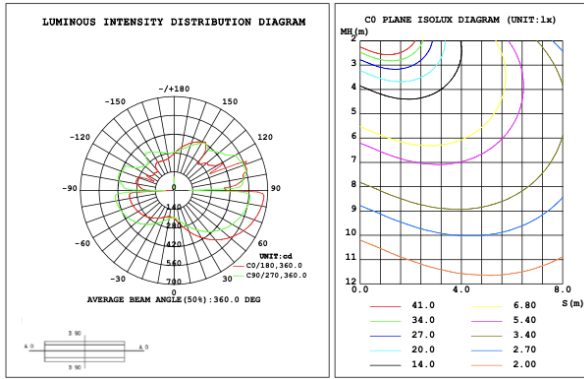

SB-S01A50WZ 39.37" 50W @ 4000K

SB-S01A60WZ 47.24" 60W @ 4000K

SB-S01A70WZ 59.06" 70W @ 4000K

SB-S01A80WZ 70.87" 80W @ 4000K

Illumination inside the profile, light outside

SB-S01B40WZ 31.50" 40W @ 4000K

SB-S01B50WZ 39.37" 50W @ 4000K