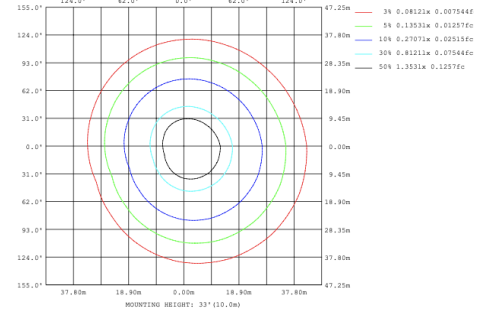

SB-S01A50WZ 39.37" 50W @ 4000K

SB-S01A60WZ 47.24" 60W @ 4000K

SB-S01A70WZ 59.06" 70W @ 4000K

SB-S01A80WZ 70.87" 80W @ 4000K

Illumination inside the profile, light outside

SB-S01B40WZ 31.50" 40W @ 4000K

SB-S01B50WZ 39.37" 50W @ 4000K