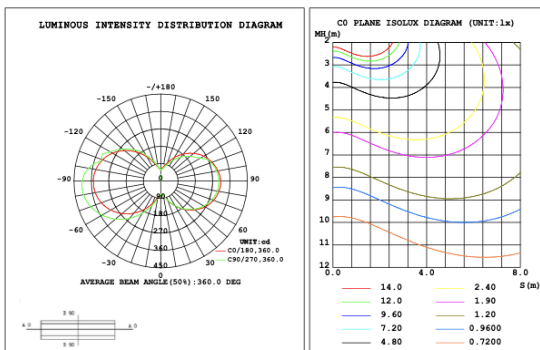

SB-S01A50WZ 39.37" 50W @ 4000K

SB-S01A60WZ 47.24" 60W @ 4000K

SB-S01A70WZ 59.06" 70W @ 4000K

SB-S01A80WZ 70.87" 80W @ 4000K

Illumination inside the profile, light outside

SB-S01B40WZ 31.50" 40W @ 4000K

SB-S01B50WZ 39.37" 50W @ 4000K