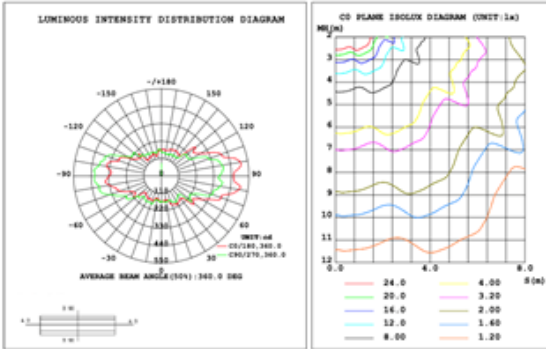

SB-S01A50WZ 39.37" 50W @ 4000K