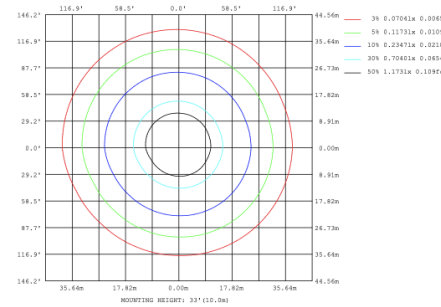

SB-S01A70WZ 59.06" 70W @ 4000K