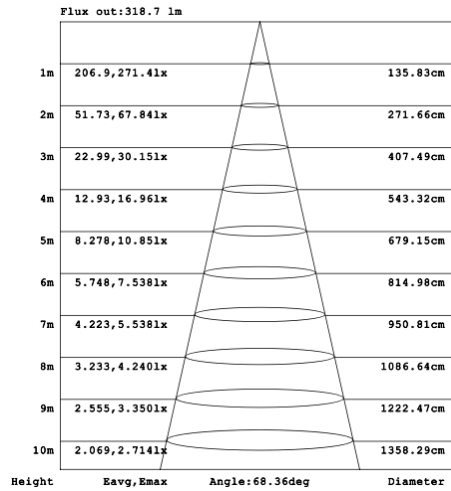

SB-S01A50WZ 39.37" 50W @ 4000K

SB-S01A60WZ 47.24" 60W @ 4000K

SB-S01A70WZ 59.06" 70W @ 4000K

SB-S01A80WZ 70.87" 80W @ 4000K

Illumination inside the profile, light outside

SB-S01B40WZ 31.50" 40W @ 4000K

SB-S01B50WZ 39.37" 50W @ 4000K