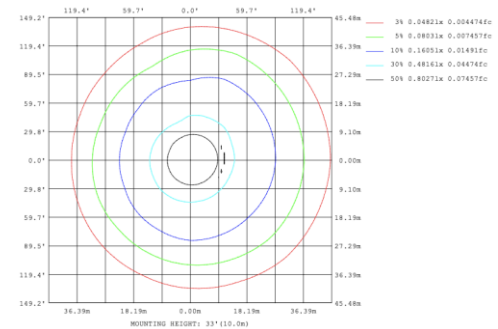

SB-S01A50WZ 39.37" 50W @ 4000K