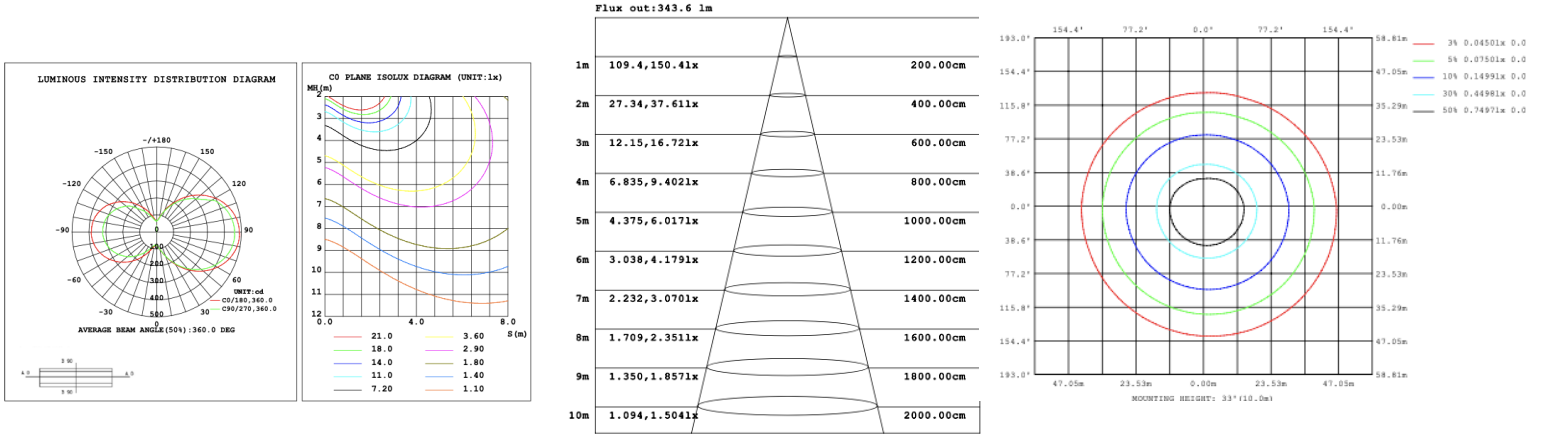

SB-S01B60WZ 47.24" 60W @ 4000K

SB-S01B70WZ 59.06" 70W @ 4000K