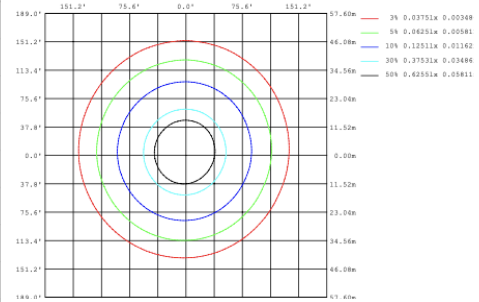

SB-S01A50WZ 39.37" 50W @ 4000K

SB-S01A60WZ 47.24" 60W @ 4000K

SB-S01A70WZ 59.06" 70W @ 4000K

SB-S01A80WZ 70.87" 80W @ 4000K

Illumination inside the profile, light outside

SB-S01B40WZ 31.50" 40W @ 4000K

SB-S01B50WZ 39.37" 50W @ 4000K