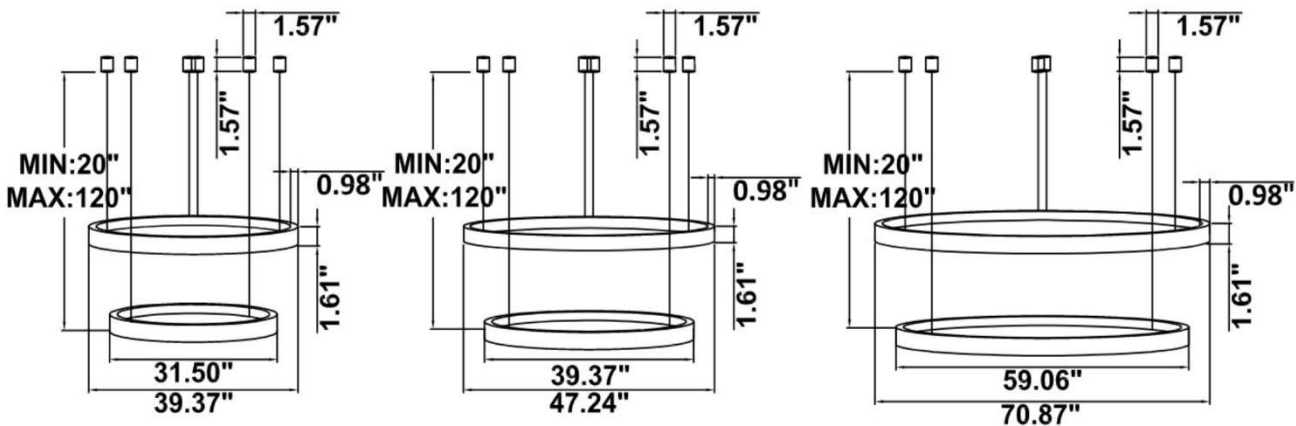

DIMENSIONS & WEIGHTS: Canopy Size for ZigBee & DMX: 15.75" x 2.76"

SB-S02A Canopy mount with ring light inside.

SB-S02B Canopy mount with ring light outside.

SB-S02C Canopy mount with top ring light outside, and bottom ring light inside.

SB-S02D Canopy mount with swiveled rings, light outside.

SB-S02E Canopy mount with accent ring light inside.

SB-S02F Canopy mount with accent ring light outside.

SB-S02G Remote mount, cables fixed directly in the ceiling, top light outside bottom light inside.
(Driver box size: L10.83" X W3.78" X H1.81")
11.3 lbs 13 lbs 17.6 lbs

SB-S02H Remote mount, cables fixed directly in the ceiling, light inside.
(Driver box size: L10.83" X W3.78" X H1.81")
11.3 lbs 13 lbs 17.6 lbs

SB-S02I Remote driver, cables fixed directly in the ceiling, light outside.
(Driver box size: L10.83" X W3.78" X H1.81")
11.3 lbs 13 lbs 17.6 lbs