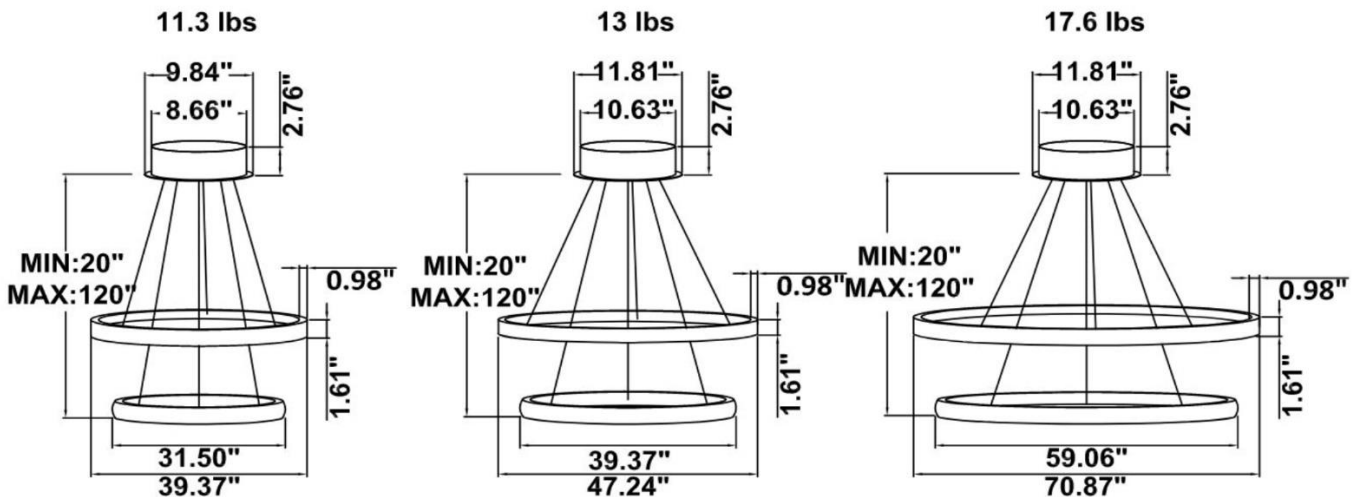

FEATURES

- 5-year limited warranty.
- Ships assembled.
- Illumination inside or outside the profile.
- Extruded aluminum housing up to 70.87", 1 continuous ring without joints.
- Fixture lumens per watt ratio up to 75 LPW for illumination.
- 10' standard adjustable aircraft cables/power cord adjust by push button grippers, custom length available.
- Can be remote driver mounted or driver concealed within the canopy, can be mounted on sloped ceiling.

DIMENSIONS & WEIGHTS: Canopy Size for ZigBee & DMX: 15.75" x 2.76"

SB-S02A Canopy mount with ring light inside.

SB-S02B Canopy mount with ring light outside.

SB-S02C Canopy mount with top ring light outside, and bottom ring light inside.

SB-S02D Canopy mount with swiveled rings, light outside.

SB-S02E Canopy mount with accent ring light inside.

SB-S02F Canopy mount with accent ring light outside.

SB-S02G Remote mount, cables fixed directly in the ceiling, top light outside bottom light inside.
(Driver box size: L10.83" X W3.78" X H1.81")
11.3 lbs 13 lbs 17.6 lbs