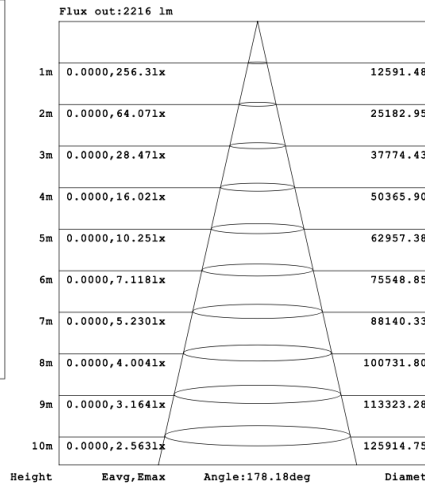

SB-S01A60WZ 47.24" 60W @ 4000K