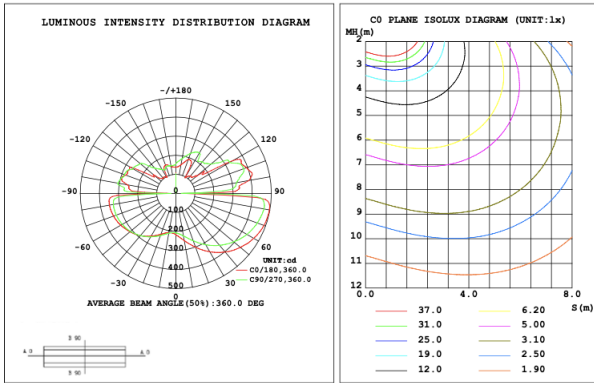

SB-S01A60WZ 47.24" 60W @ 4000K