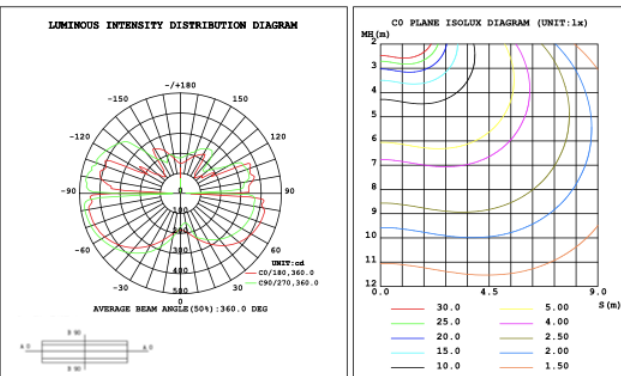

SB-S01A50WZ 39.37" 50W @ 4000K

SB-S01A60WZ 47.24" 60W @ 4000K

SB-S01A70WZ 59.06" 70W @ 4000K

SB-S01A80WZ 70.87" 80W @ 4000K

Illumination inside the profile, light outside

SB-S01B40WZ 31.50" 40W @ 4000K

SB-S01B50WZ 39.37" 50W @ 4000K