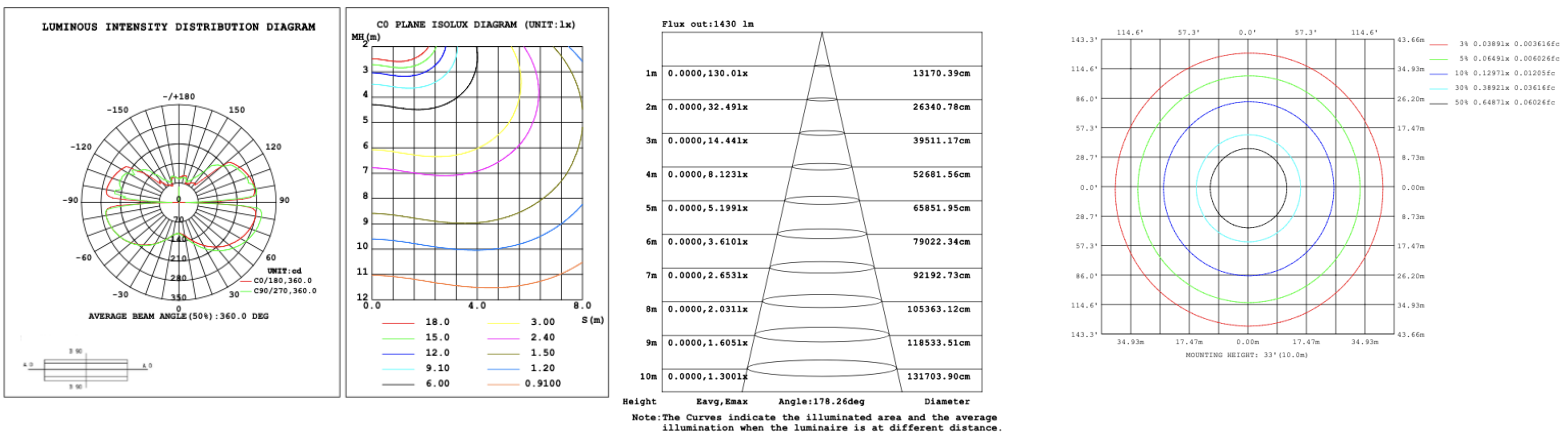

SB-S01A50WZ 39.37" 50W @ 4000K

SB-S01A60WZ 47.24" 60W @ 4000K

SB-S01A70WZ 59.06" 70W @ 4000K

SB-S01A80WZ 70.87" 80W @ 4000K

Illumination inside the profile, light outside

SB-S01B40WZ 31.50" 40W @ 4000K

SB-S01B50WZ 39.37" 50W @ 4000K