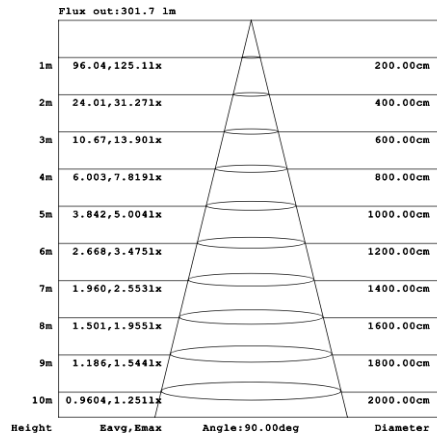

SB-S01A50WZ 39.37" 50W @ 4000K

SB-S01A60WZ 47.24" 60W @ 4000K

SB-S01A70WZ 59.06" 70W @ 4000K

SB-S01A80WZ 70.87" 80W @ 4000K

Illumination inside the profile, light outside

SB-S01B40WZ 31.50" 40W @ 4000K

SB-S01B50WZ 39.37" 50W @ 4000K