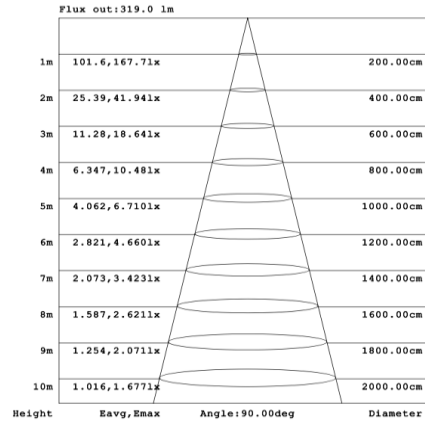

SB-S01A50WZ 39.37" 50W @ 4000K