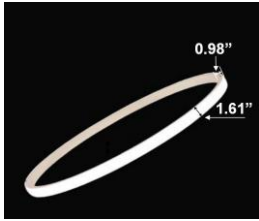

Light Outside

Light Inside

[View Kimberly 2 tier on website](#) [View Video](#) [View application photos](#)

Kimberley 2 Tier

PRODUCT DESCRIPTION

Introducing the Kimberley Circular Lighting, a harmonious blend of modern design and functionality. Crafted from extruded aluminum with meticulously designed lenses, these luminaires offer options illumination inside or outside. Available in sizes ranging from 31.5" to 70.87", allowing for versatile configurations. With tunable white and RGBW options, select from over 6,500 powder-coated colors to set the perfect ambiance. Delivered fully assembled for your convenience.

FEATURES

- 5-year limited warranty.
- Ships assembled.
- Illumination inside or outside the profile.
- Extruded aluminum housing up to 70.87", 1 continuous ring without joints.
- Fixture lumens per watt ratio up to 75 LPW for illumination.
- 10' standard adjustable aircraft cables/power cord adjust by push button grippers, custom length available.
- Can be remote driver mounted or driver concealed within the canopy, can be mounted on sloped ceiling.