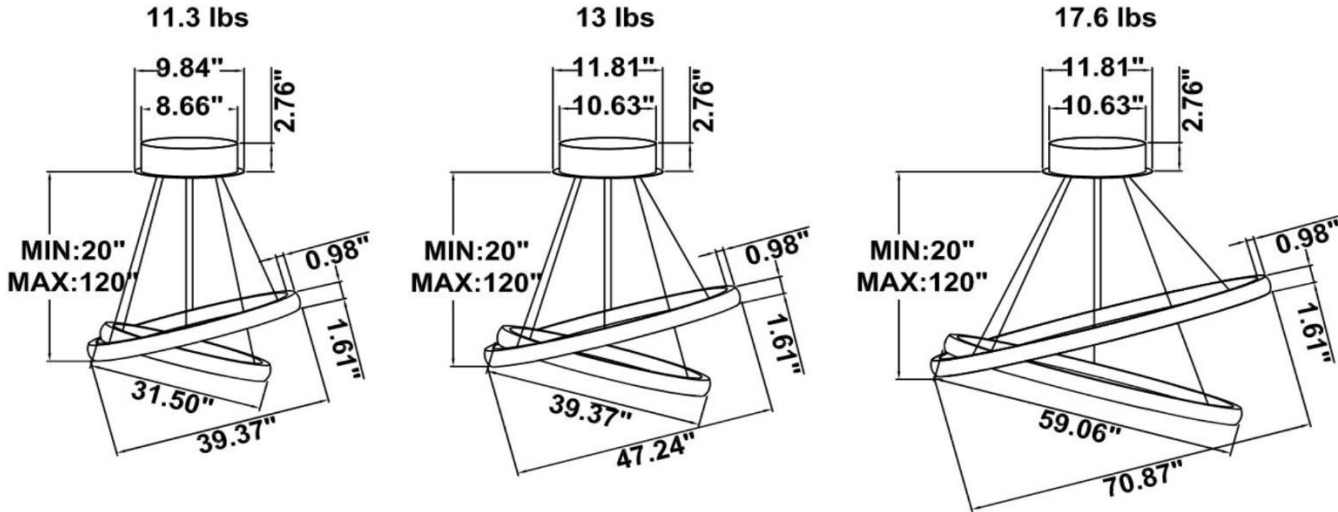

SB-S02J Canopy mount with swiveled rings, light outside.