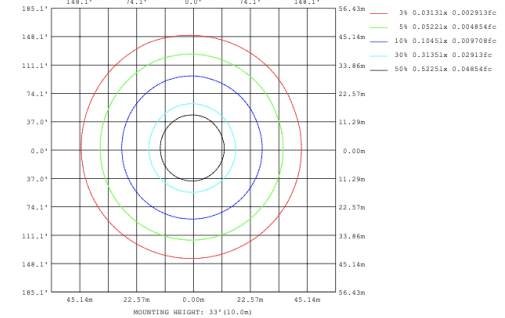

SB-S01A50WZ 39.37" 50W @ 4000K

SB-S01A60WZ 47.24" 60W @ 4000K

SB-S01A70WZ 59.06" 70W @ 4000K

SB-S01A80WZ 70.87" 80W @ 4000K

Illumination inside the profile, light outside

SB-S01B40WZ 31.50" 40W @ 4000K

SB-S01B50WZ 39.37" 50W @ 4000K