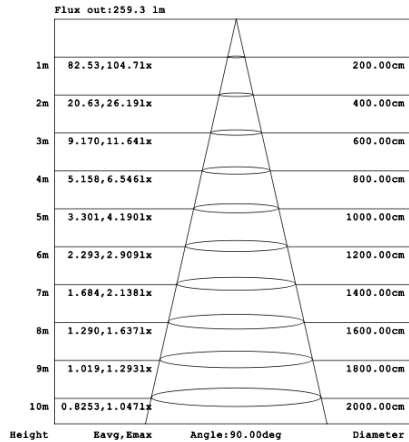

SB-S01A50WZ 39.37" 50W @ 4000K

SB-S01A60WZ 47.24" 60W @ 4000K

SB-S01A70WZ 59.06" 70W @ 4000K

SB-S01A80WZ 70.87" 80W @ 4000K

Illumination inside the profile, light outside

SB-S01B40WZ 31.50" 40W @ 4000K

SB-S01B50WZ 39.37" 50W @ 4000K