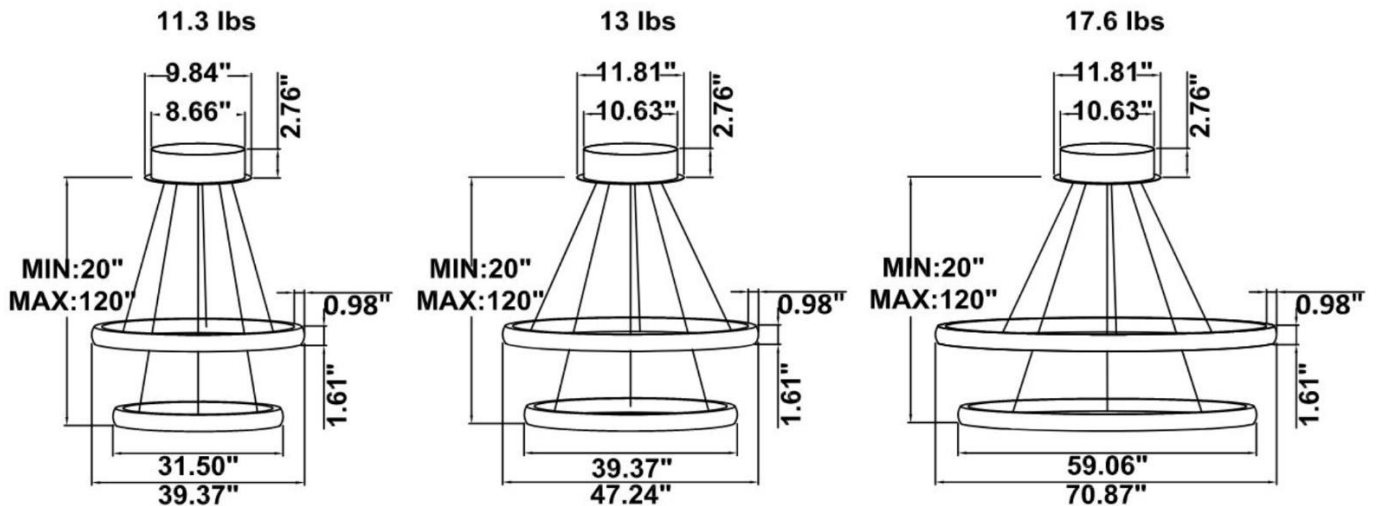

FEATURES

- 5-year limited warranty.
- Ships assembled.
- Illumination inside or outside the profile.
- Extruded aluminum housing up to 70.87", 1 continuous ring without joints.
- Fixture lumens per watt ratio up to 75 LPW for illumination.
- 10' standard adjustable aircraft cables/power cord adjust by push button grippers, custom length available.
- Can be remote driver mounted or driver concealed within the canopy, can be mounted on sloped ceiling.

DIMENSIONS & WEIGHTS: Canopy Size for ZigBee & DMX: 15.75" x 2.76"

SB-S02A Canopy mount with ring light inside.

SB-S02B Canopy mount with ring light outside.

SB-S02C Canopy mount with top ring light outside, and bottom ring light inside.