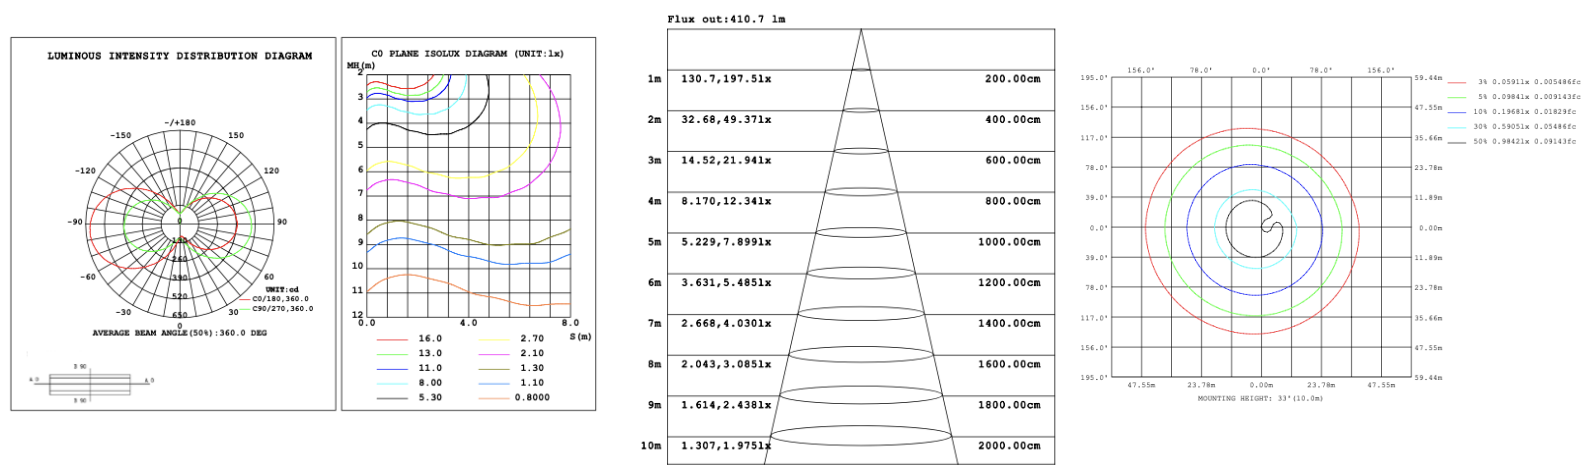

SB-S01B80WZ 70.87" 80W @ 4000K