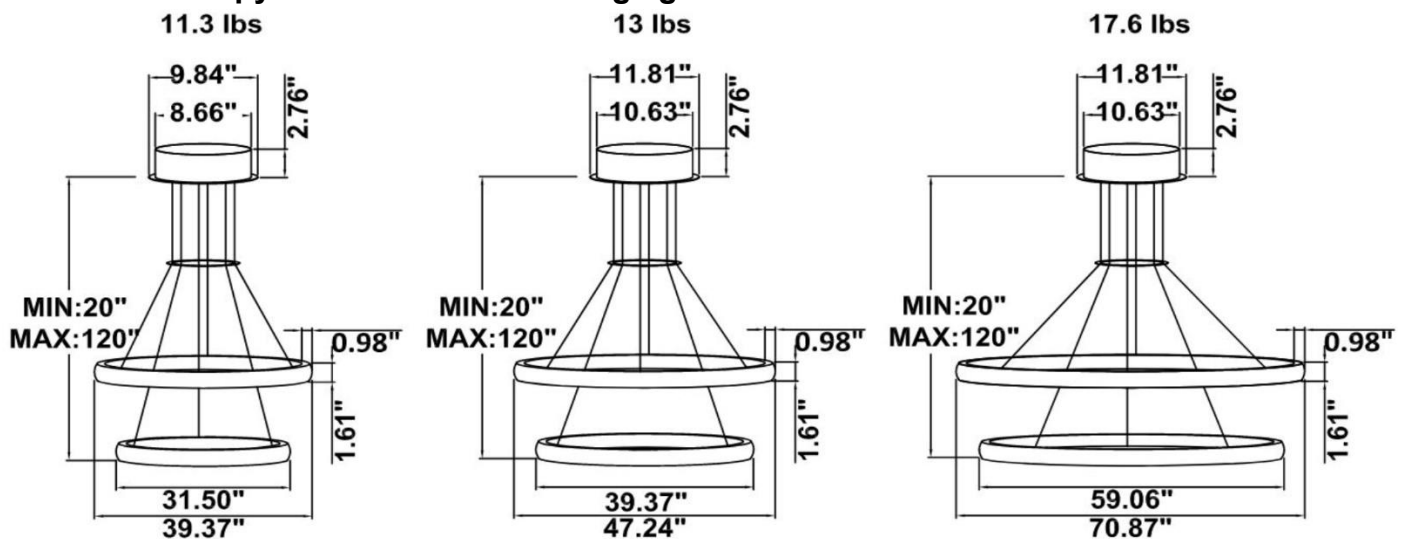

FEATURES

- 5-year limited warranty.
- Ships assembled.
- Illumination inside or outside the profile.
- Extruded aluminum housing up to 70.87", 1 continuous ring without joints.
- Fixture lumens per watt ratio up to 75 LPW for illumination.
- 10' standard adjustable aircraft cables/power cord adjust by push button grippers, custom length available.
- Can be remote driver mounted or driver concealed within the canopy, can be mounted on sloped ceiling.

DIMENSIONS & WEIGHTS: Canopy Size for ZigBee & DMX: 15.75" x 2.76"

SB-S02A Canopy mount with ring light inside.

SB-S02B Canopy mount with ring light outside.

SB-S02C Canopy mount with top ring light outside, and bottom ring light inside.

SB-S02D Canopy mount with swiveled rings, light outside.

SB-S02E Canopy mount with accent ring light inside.

SB-S02F Canopy mount with accent ring light outside.

SB-S02G Remote mount, cables fixed directly in the ceiling, top light outside bottom light inside.
(Driver box size: L10.83" X W3.78" X H1.81")
11.3 lbs 13 lbs 17.6 lbs