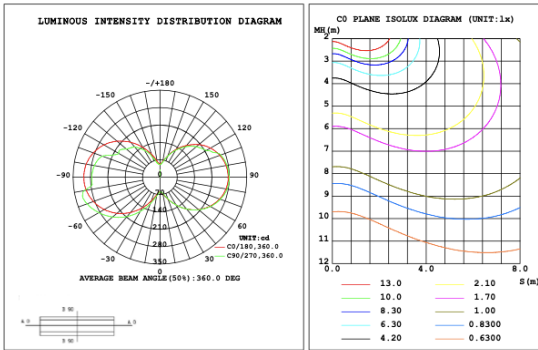

SB-S01A50WZ 39.37" 50W @ 4000K

SB-S01A60WZ 47.24" 60W @ 4000K

SB-S01A70WZ 59.06" 70W @ 4000K

SB-S01A80WZ 70.87" 80W @ 4000K

Illumination inside the profile, light outside

SB-S01B40WZ 31.50" 40W @ 4000K

SB-S01B50WZ 39.37" 50W @ 4000K