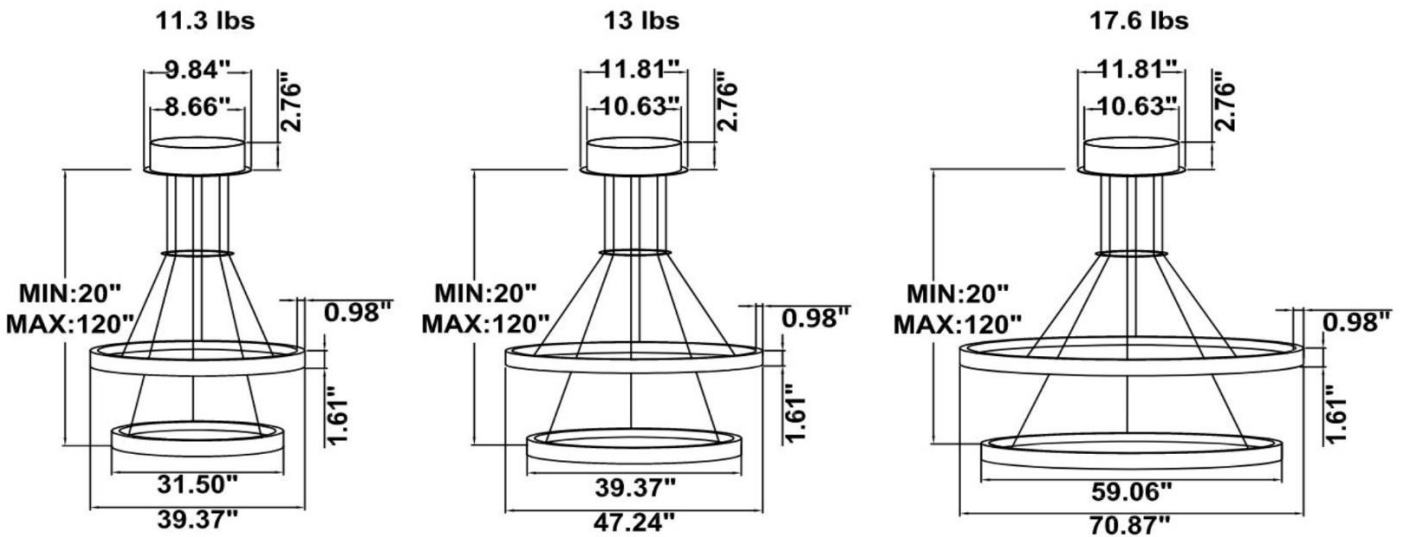

FEATURES

- 5-year limited warranty.
- Ships assembled.
- Illumination inside or outside the profile.
- Extruded aluminum housing up to 70.87", 1 continuous ring without joints.
- Fixture lumens per watt ratio up to 75 LPW for illumination.
- 10' standard adjustable aircraft cables/power cord adjust by push button grippers, custom length available.
- Can be remote driver mounted or driver concealed within the canopy, can be mounted on sloped ceiling.

DIMENSIONS & WEIGHTS: Canopy Size for ZigBee & DMX: 15.75" x 2.76"

SB-S02A Canopy mount with ring light inside.

SB-S02B Canopy mount with ring light outside.

SB-S02C Canopy mount with top ring light outside, and bottom ring light inside.

SB-S02D Canopy mount with swiveled rings, light outside.

SB-S02E Canopy mount with accent ring light inside.

SB-S02F Canopy mount with accent ring light outside.

SB-S02G Remote mount, cables fixed directly in the ceiling, top light outside bottom light inside.
(Driver box size: L10.83" X W3.78" X H1.81")
11.3 lbs 13 lbs 17.6 lbs