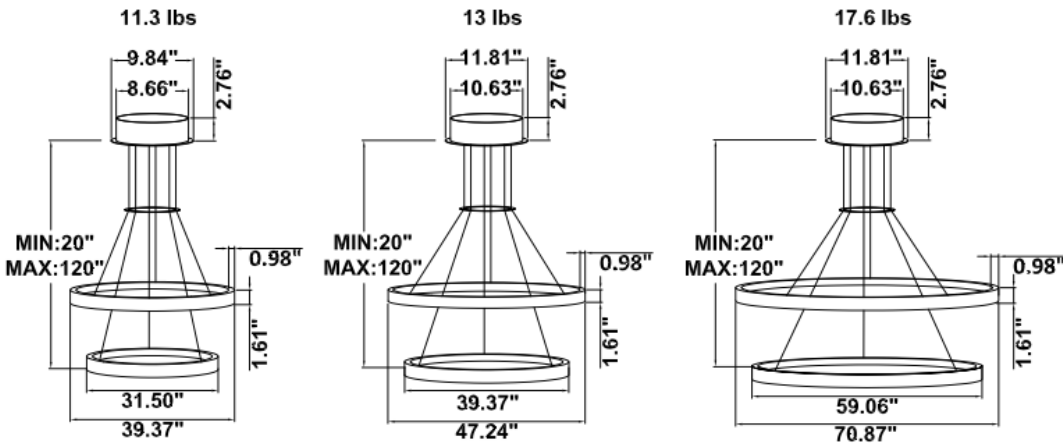

FEATURES

- 5-year limited warranty.
- Ships assembled.
- Illumination inside or outside the profile.
- Extruded aluminum housing up to 70.87", 1 continuous ring without joints.
- Fixture lumens per watt ratio up to 75 LPW for illumination.
- 10' standard adjustable aircraft cables/power cord adjust by push button grippers, custom length available.
- Can be remote driver mounted or driver concealed within the canopy, can be mounted on sloped ceiling.

DIMENSIONS & WEIGHTS: Canopy Size for ZigBee & DMX: 15.75" x 2.76"

SB-S02A Canopy mount with ring light inside.

SB-S02B Canopy mount with ring light outside.

SB-S02C Canopy mount with top ring light outside, and bottom ring light inside.

SB-S02D Canopy mount with swiveled rings, light outside.

SB-S02E Canopy mount with ring light inside.

SB-S02F Canopy mount with ring light outside.

SB-S02G Remote mount, cables fixed directly in the ceiling, light inside.
(Driver box size: L10.83" X W3.78" X H1.81")