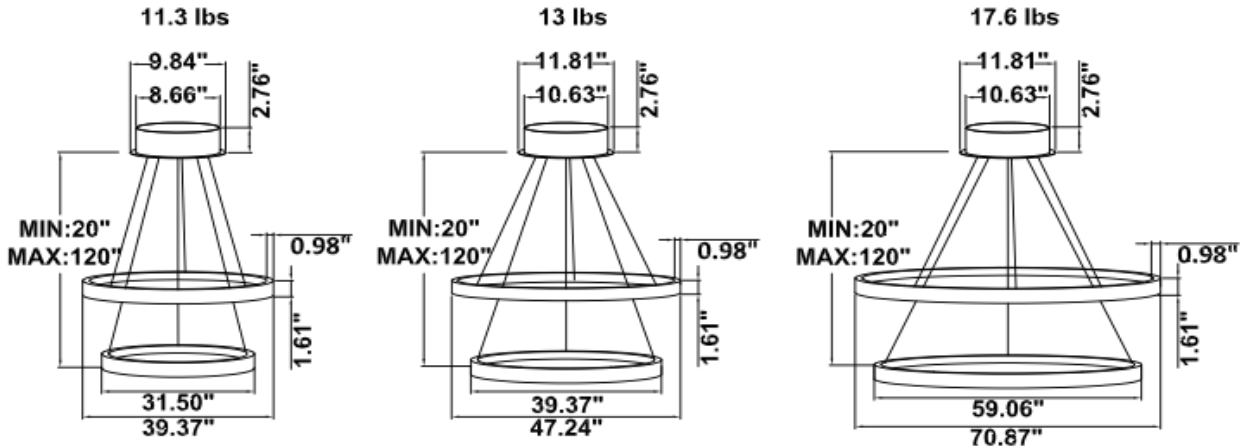

DIMENSIONS & WEIGHTS: Canopy Size for ZigBee & DMX: 15.75" x 2.76"

SB-S02A Canopy mount with ring light inside.

SB-S02B Canopy mount with ring light outside.

SB-S02C Canopy mount with top ring light outside, and bottom ring light inside.