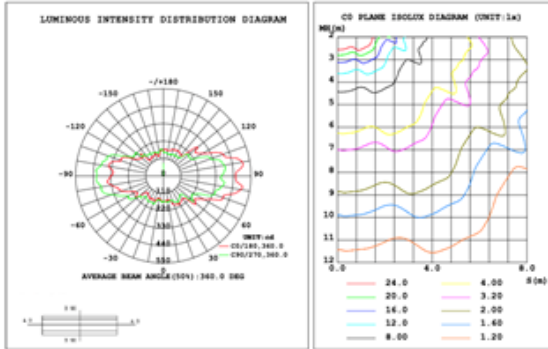

SB-S01A50WZ 39.37" 50W @ 4000K