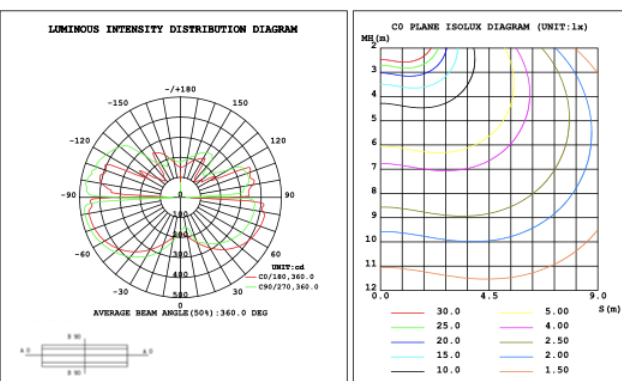

11.3 lbs

13 lbs

17.6 lbs

SB-S02J Canopy mount with swiveled rings, light outside.

SB-S02K Canopy mount with swiveled rings, light inside.

PHOTOMETRIC: Illumination outside the profile, light inside

SB-S01A40WZ 31.50\" 40W @ 4000K

SB-S01A50WZ 39.37" 50W @ 4000K

SB-S01A60WZ 47.24" 60W @ 4000K

SB-S01A70WZ 59.06" 70W @ 4000K

SB-S01A80WZ 70.87" 80W @ 4000K

Illumination inside the profile, light outside

SB-S01B40WZ 31.50" 40W @ 4000K

SB-S01B50WZ 39.37" 50W @ 4000K