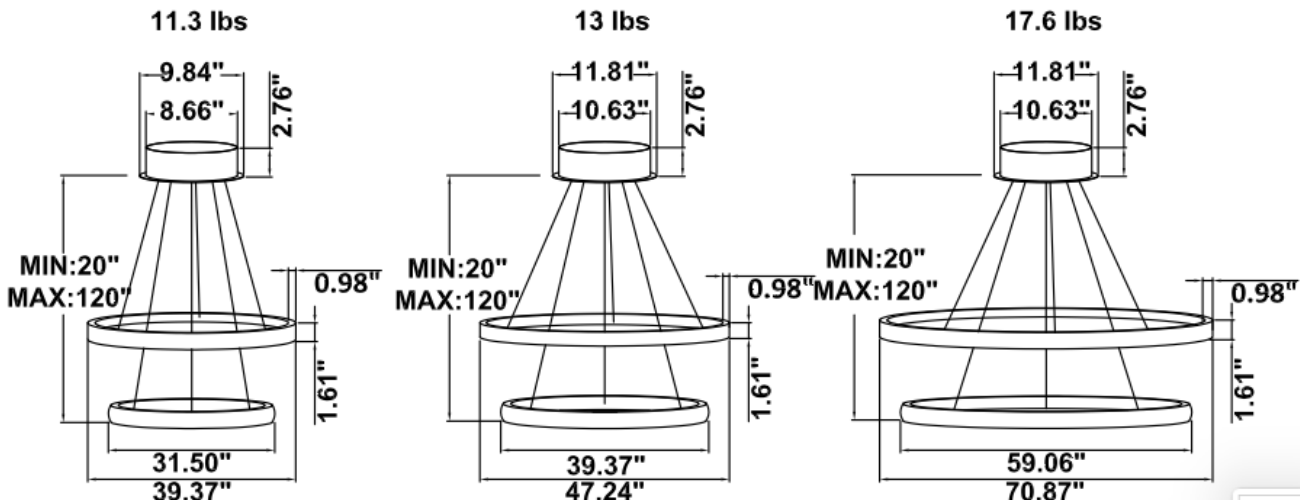

FEATURES

- 5-year limited warranty.
- Ships assembled.
- Illumination inside or outside the profile.
- Extruded aluminum housing up to 70.87", 1 continuous ring without joints.
- Fixture lumens per watt ratio up to 75 LPW for illumination.
- 10' standard adjustable aircraft cables/power cord adjust by push button grippers, custom length available.
- Can be remote driver mounted or driver concealed within the canopy, can be mounted on sloped ceiling.

DIMENSIONS & WEIGHTS: Canopy Size for ZigBee & DMX: 15.75" x 2.76"

SB-S02A Canopy mount with ring light inside.

SB-S02B Canopy mount with ring light outside.

SB-S02C Canopy mount with top ring light outside, and bottom ring light inside.

SB-S02D Canopy mount with swiveled rings, light outside.

SB-S02E Canopy mount with ring light inside.

SB-S02F Canopy mount with ring light outside.

SB-S02G Remote mount, cables fixed directly in the ceiling, light inside.
(Driver box size: L10.83" X W3.78" X H1.81")