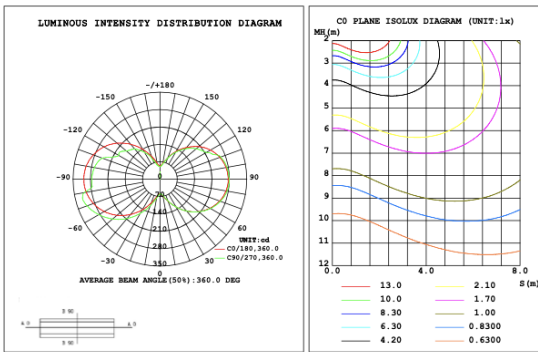

SB-S01A50WZ 39.37" 50W @ 4000K

SB-S01A60WZ 47.24" 60W @ 4000K

SB-S01A70WZ 59.06" 70W @ 4000K

SB-S01A80WZ 70.87" 80W @ 4000K

Illumination inside the profile, light outside

SB-S01B40WZ 31.50" 40W @ 4000K

SB-S01B50WZ 39.37" 50W @ 4000K