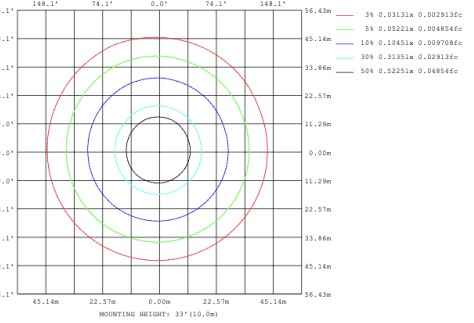

SB-S01A50WZ 39.37" 50W @ 4000K

SB-S01A60WZ 47.24" 60W @ 4000K

SB-S01A70WZ 59.06" 70W @ 4000K

SB-S01A80WZ 70.87" 80W @ 4000K

Illumination inside the profile, light outside

SB-S01B40WZ 31.50" 40W @ 4000K

SB-S01B50WZ 39.37" 50W @ 4000K