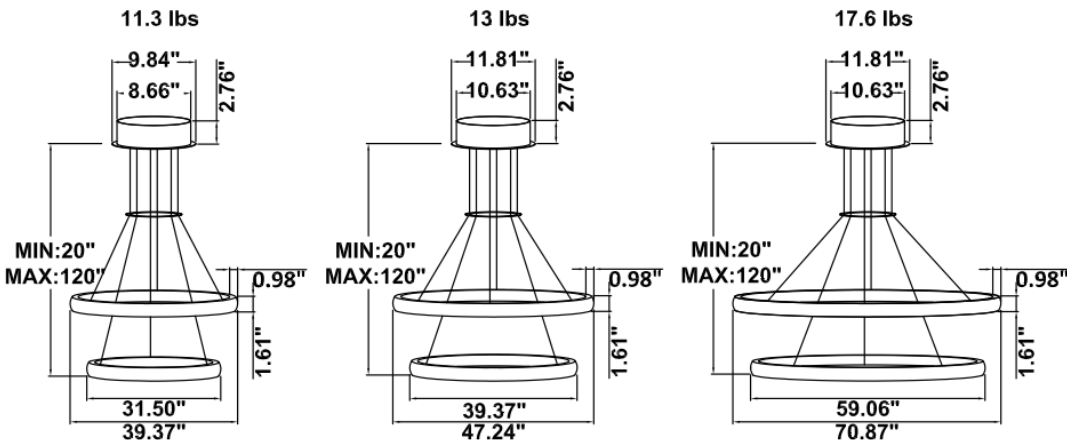

FEATURES

- 5-year limited warranty.
- Ships assembled.
- Illumination inside or outside the profile.
- Extruded aluminum housing up to 70.87", 1 continuous ring without joints.
- Fixture lumens per watt ratio up to 75 LPW for illumination.
- 10' standard adjustable aircraft cables/power cord adjust by push button grippers, custom length available.
- Can be remote driver mounted or driver concealed within the canopy, can be mounted on sloped ceiling.

DIMENSIONS & WEIGHTS: Canopy Size for ZigBee & DMX: 15.75" x 2.76"

SB-S02A Canopy mount with ring light inside.

SB-S02B Canopy mount with ring light outside.

SB-S02C Canopy mount with top ring light outside, and bottom ring light inside.

SB-S02D Canopy mount with swiveled rings, light outside.

SB-S02E Canopy mount with ring light inside.

SB-S02F Canopy mount with ring light outside.

SB-S02G Remote mount, cables fixed directly in the ceiling, light inside.
(Driver box size: L10.83" X W3.78" X H1.81")