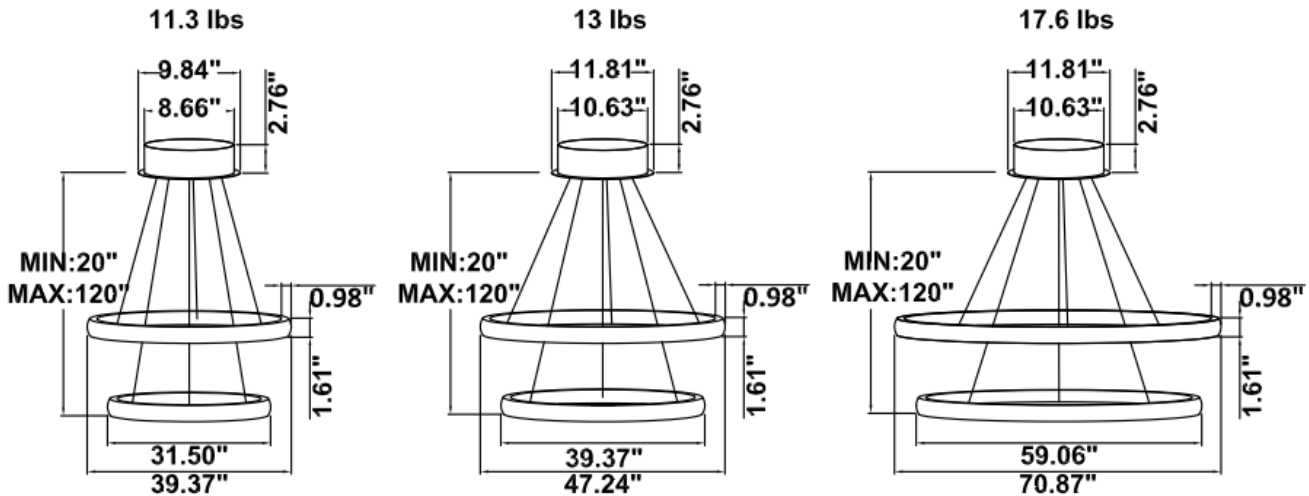

DIMENSIONS & WEIGHTS: Canopy Size for ZigBee & DMX: 15.75" x 2.76"

SB-S02A Canopy mount with ring light inside.

SB-S02B Canopy mount with ring light outside.

SB-S02C Canopy mount with top ring light outside, and bottom ring light inside.