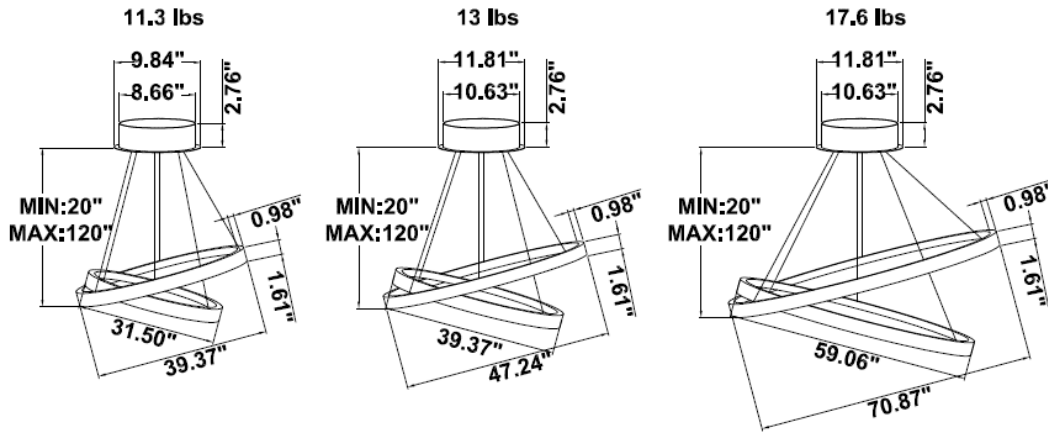

11.3 lbs

13 lbs

17.6 lbs

SB-S02H Remote mount, cables fixed directly in the ceiling, light inside.
(Driver box size: L10.83" X W3.78" X H1.81")

11.3 lbs

13 lbs

17.6 lbs

SB-S02I Remote driver, cables fixed directly in the ceiling, light outside.
(Driver box size: L10.83" X W3.78" X H1.81")

11.3 lbs

13 lbs

17.6 lbs

SB-S02J Canopy mount with swiveled rings, light outside.

SB-S02K Canopy mount with swiveled rings, light inside.

PHOTOMETRIC: Illumination outside the profile, light inside

SB-S01A40WZ 31.50\" 40W @ 4000K