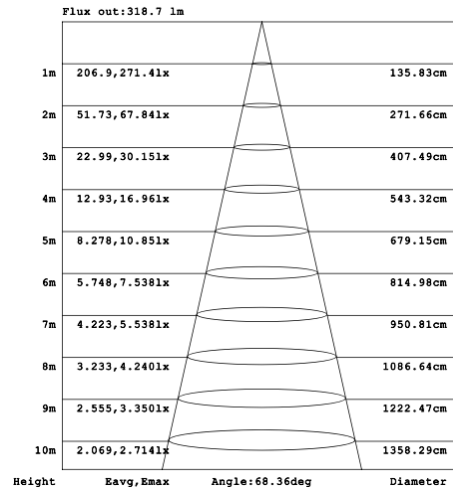

SB-S01A50WZ 39.37" 50W @ 4000K

SB-S01A60WZ 47.24" 60W @ 4000K

SB-S01A70WZ 59.06" 70W @ 4000K

SB-S01A80WZ 70.87" 80W @ 4000K

Illumination inside the profile, light outside

SB-S01B40WZ 31.50" 40W @ 4000K

SB-S01B50WZ 39.37" 50W @ 4000K