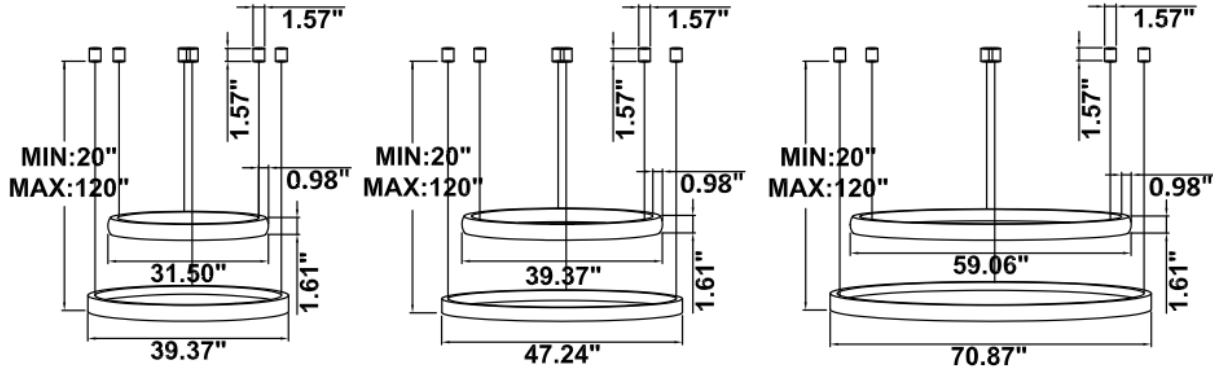

FEATURES

- 5-year limited warranty.
- Ships assembled.
- Illumination inside or outside the profile.
- Extruded aluminum housing up to 70.87", 1 continuous ring without joints.
- Fixture lumens per watt ratio up to 75 LPW for illumination.
- 10' standard adjustable aircraft cables/power cord adjust by push button grippers, custom length available.
- Can be remote driver mounted or driver concealed within the canopy, can be mounted on sloped ceiling.

DIMENSIONS & WEIGHTS: Canopy Size for ZigBee & DMX: 15.75" x 2.76"

SB-S02A Canopy mount with ring light inside.

SB-S02B Canopy mount with ring light outside.

SB-S02C Canopy mount with top ring light outside, and bottom ring light inside.

SB-S02D Canopy mount with swiveled rings, light outside.

SB-S02E Canopy mount with ring light inside.

SB-S02F Canopy mount with ring light outside.

SB-S02G Remote mount, cables fixed directly in the ceiling, light inside.
(Driver box size: L10.83" X W3.78" X H1.81")

11.3 lbs

13 lbs

17.6 lbs

SB-S02H Remote mount, cables fixed directly in the ceiling, light inside.
(Driver box size: L10.83" X W3.78" X H1.81")

11.3 lbs

13 lbs

17.6 lbs

SB-S02I Remote driver, cables fixed directly in the ceiling, light outside.
(Driver box size: L10.83" X W3.78" X H1.81")