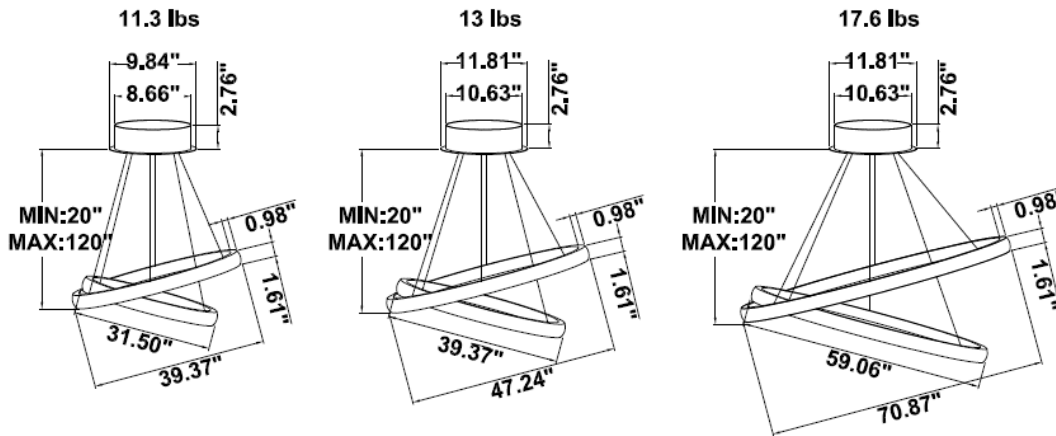

SB-S02J Canopy mount with swiveled rings, light outside.