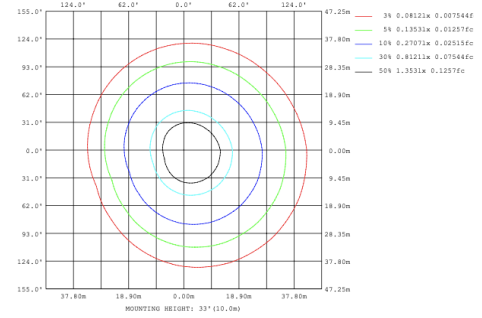

SB-S01A50WZ 39.37" 50W @ 4000K

SB-S01A60WZ 47.24" 60W @ 4000K

SB-S01A70WZ 59.06" 70W @ 4000K

SB-S01A80WZ 70.87" 80W @ 4000K

Illumination inside the profile, light outside

SB-S01B40WZ 31.50" 40W @ 4000K

SB-S01B50WZ 39.37" 50W @ 4000K