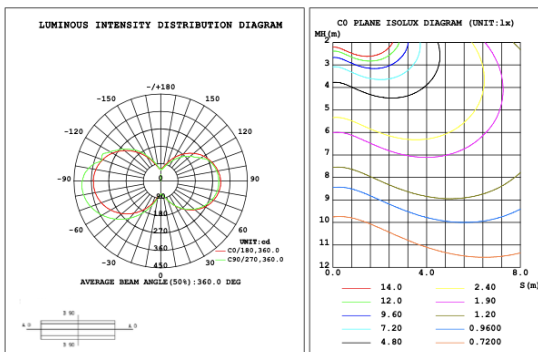

SB-S01A50WZ 39.37" 50W @ 4000K

SB-S01A60WZ 47.24" 60W @ 4000K

SB-S01A70WZ 59.06" 70W @ 4000K

SB-S01A80WZ 70.87" 80W @ 4000K

Illumination inside the profile, light outside

SB-S01B40WZ 31.50" 40W @ 4000K

SB-S01B50WZ 39.37" 50W @ 4000K