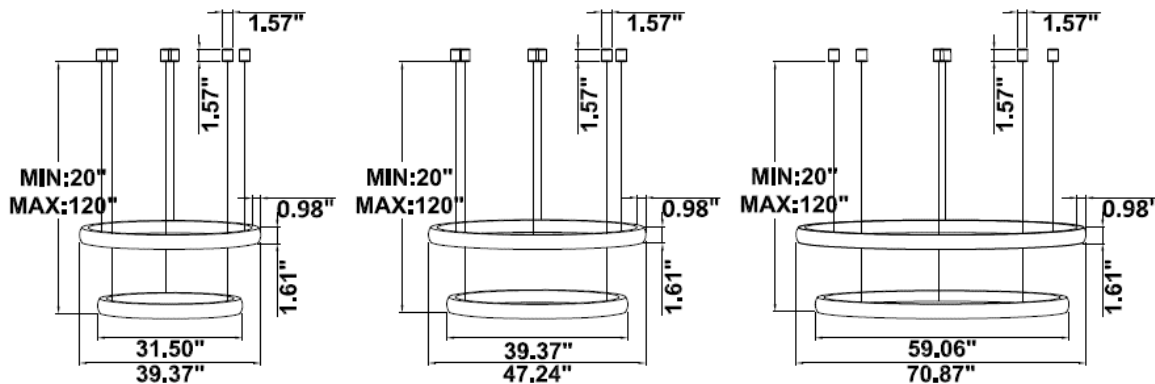

FEATURES

- 5-year limited warranty.
- Ships assembled.
- Illumination inside or outside the profile.
- Extruded aluminum housing up to 70.87", 1 continuous ring without joints.
- Fixture lumens per watt ratio up to 75 LPW for illumination.
- 10' standard adjustable aircraft cables/power cord adjust by push button grippers, custom length available.
- Can be remote driver mounted or driver concealed within the canopy, can be mounted on sloped ceiling.

DIMENSIONS & WEIGHTS: Canopy Size for ZigBee & DMX: 15.75" x 2.76"

SB-S02A Canopy mount with ring light inside.

SB-S02B Canopy mount with ring light outside.

SB-S02C Canopy mount with top ring light outside, and bottom ring light inside.

11.3 lbs

13 lbs

17.6 lbs

SB-S02H Remote mount, cables fixed directly in the ceiling, light inside.
(Driver box size: L10.83" X W3.78" X H1.81")

11.3 lbs

13 lbs

17.6 lbs

SB-S02I Remote driver, cables fixed directly in the ceiling, light outside.
(Driver box size: L10.83" X W3.78" X H1.81")

11.3 lbs

13 lbs

17.6 lbs

SB-S02J Canopy mount with swiveled rings, light outside.

SB-S02K Canopy mount with swiveled rings, light inside.

PHOTOMETRIC: Illumination outside the profile, light inside

SB-S01A40WZ 31.50\" 40W @ 4000K