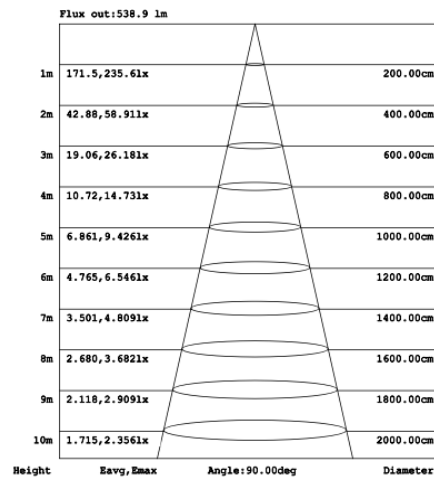

SB-S01A70WZ 59.06" 70W @ 4000K