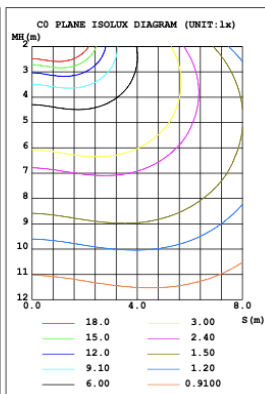

11.3 lbs

13 lbs

17.6 lbs

SB-S02J Canopy mount with swiveled rings, light outside.

SB-S02K Canopy mount with swiveled rings, light inside.

PHOTOMETRIC: Illumination outside the profile, light inside

SB-S01A40WZ 31.50\" 40W @ 4000K