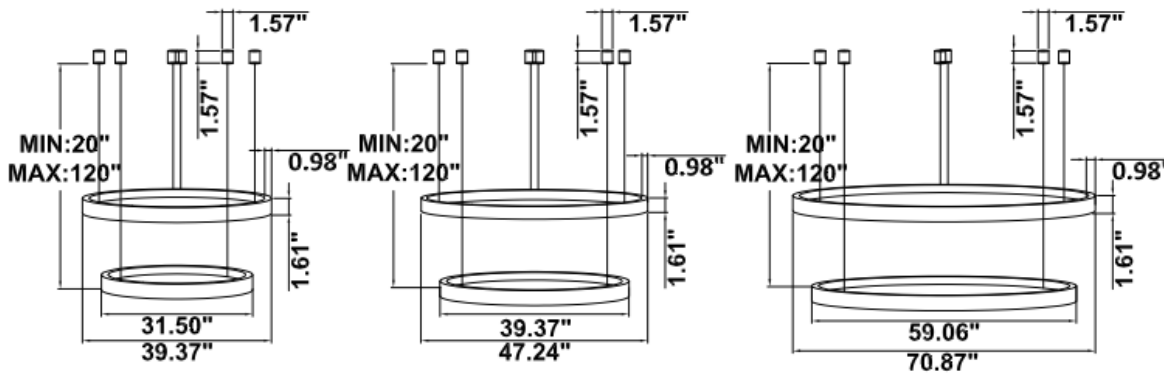

DIMENSIONS & WEIGHTS: Canopy Size for ZigBee & DMX: 15.75" x 2.76"

SB-S02A Canopy mount with ring light inside.

SB-S02B Canopy mount with ring light outside.

SB-S02C Canopy mount with top ring light outside, and bottom ring light inside.

11.3 lbs

13 lbs

17.6 lbs

SB-S02H Remote mount, cables fixed directly in the ceiling, light inside.
(Driver box size: L10.83" X W3.78" X H1.81")

11.3 lbs

13 lbs

17.6 lbs

SB-S02I Remote driver, cables fixed directly in the ceiling, light outside.
(Driver box size: L10.83" X W3.78" X H1.81")

11.3 lbs

13 lbs

17.6 lbs

SB-S02J Canopy mount with swiveled rings, light outside.

SB-S02K Canopy mount with swiveled rings, light inside.

PHOTOMETRIC: Illumination outside the profile, light inside

SB-S01A40WZ 31.50\" 40W @ 4000K