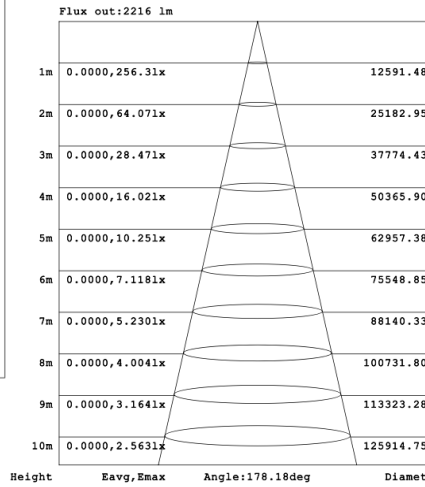

SB-S01A60WZ 47.24" 60W @ 4000K