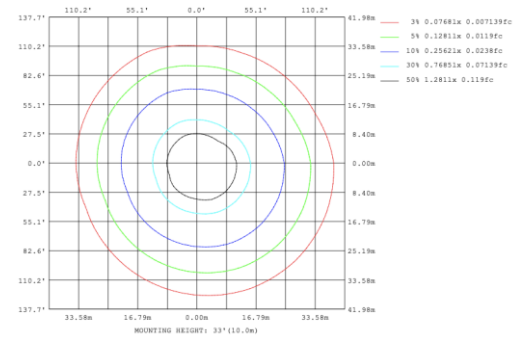

SB-S01A60WZ 47.24" 60W @ 4000K