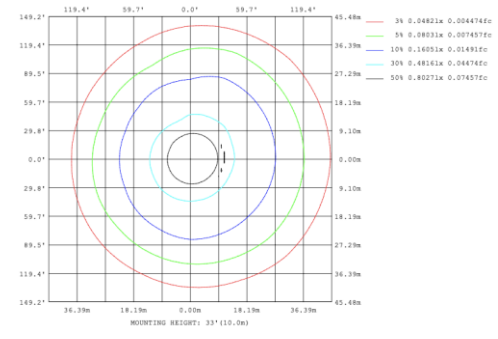

SB-S01A50WZ 39.37" 50W @ 4000K