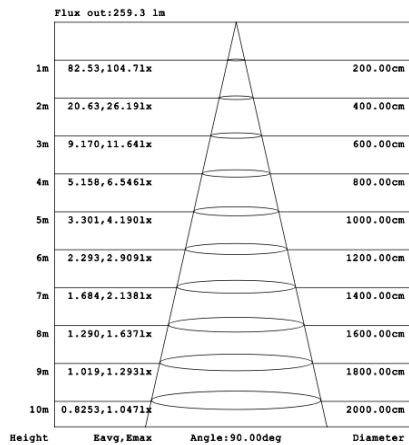

SB-S01A50WZ 39.37" 50W @ 4000K

SB-S01A60WZ 47.24" 60W @ 4000K

SB-S01A70WZ 59.06" 70W @ 4000K

SB-S01A80WZ 70.87" 80W @ 4000K

Illumination inside the profile, light outside

SB-S01B40WZ 31.50" 40W @ 4000K

SB-S01B50WZ 39.37" 50W @ 4000K