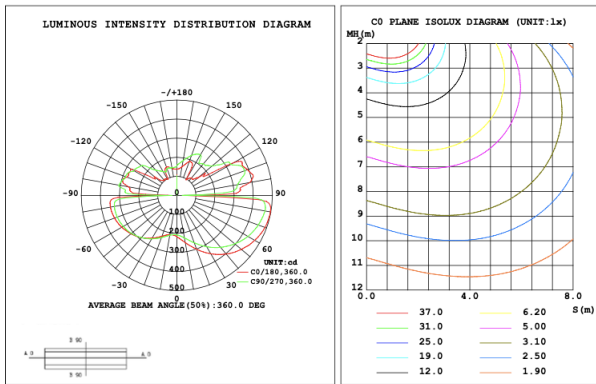

11.3 lbs

13 lbs

17.6 lbs

SB-S02J Canopy mount with swiveled rings, light outside.

SB-S02K Canopy mount with swiveled rings, light inside.

PHOTOMETRIC: Illumination outside the profile, light inside

SB-S01A40WZ 31.50\" 40W @ 4000K

SB-S01A50WZ 39.37" 50W @ 4000K

SB-S01A60WZ 47.24" 60W @ 4000K

SB-S01A70WZ 59.06" 70W @ 4000K

SB-S01A80WZ 70.87" 80W @ 4000K

Illumination inside the profile, light outside

SB-S01B40WZ 31.50" 40W @ 4000K

SB-S01B50WZ 39.37" 50W @ 4000K