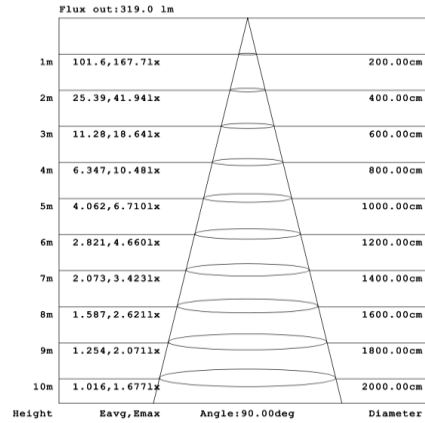

SB-S01A50WZ 39.37" 50W @ 4000K