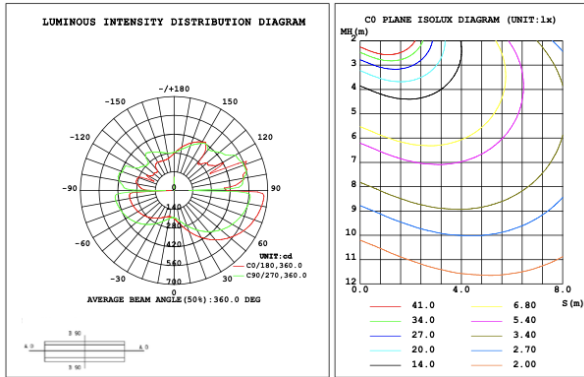

SB-S01A50WZ 39.37" 50W @ 4000K

SB-S01A60WZ 47.24" 60W @ 4000K

SB-S01A70WZ 59.06" 70W @ 4000K

SB-S01A80WZ 70.87" 80W @ 4000K

Illumination inside the profile, light outside

SB-S01B40WZ 31.50" 40W @ 4000K

SB-S01B50WZ 39.37" 50W @ 4000K