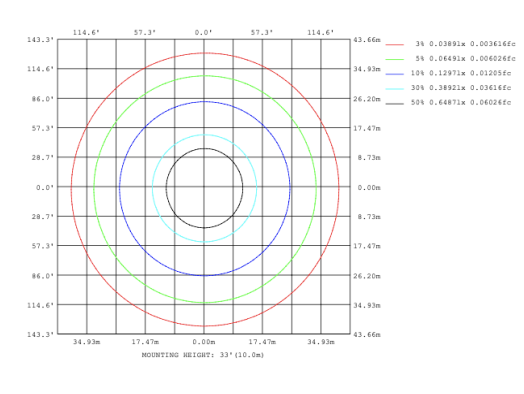

11.3 lbs

13 lbs

17.6 lbs

SB-S02J Canopy mount with swiveled rings, light outside.

SB-S02K Canopy mount with swiveled rings, light inside.

PHOTOMETRIC: Illumination outside the profile, light inside

SB-S01A40WZ 31.50\" 40W @ 4000K