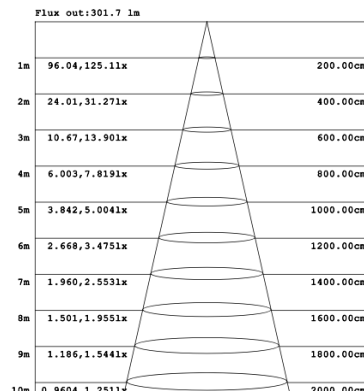

SB-S01A50WZ 39.37" 50W @ 4000K

SB-S01A60WZ 47.24" 60W @ 4000K

SB-S01A70WZ 59.06" 70W @ 4000K

SB-S01A80WZ 70.87" 80W @ 4000K

Illumination inside the profile, light outside

SB-S01B40WZ 31.50" 40W @ 4000K

SB-S01B50WZ 39.37" 50W @ 4000K