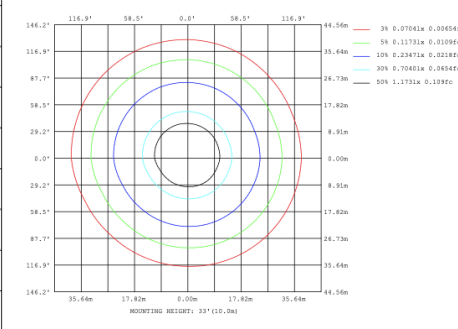

SB-S01A70WZ 59.06" 70W @ 4000K