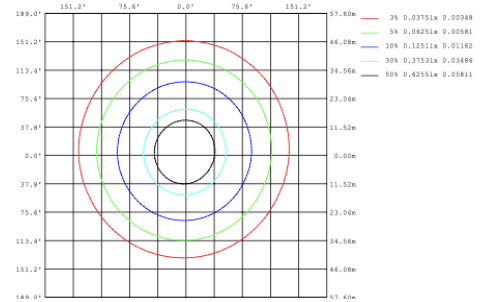

SB-S01A50WZ 39.37" 50W @ 4000K

SB-S01A60WZ 47.24" 60W @ 4000K

SB-S01A70WZ 59.06" 70W @ 4000K

SB-S01A80WZ 70.87" 80W @ 4000K

Illumination inside the profile, light outside

SB-S01B40WZ 31.50" 40W @ 4000K

SB-S01B50WZ 39.37" 50W @ 4000K