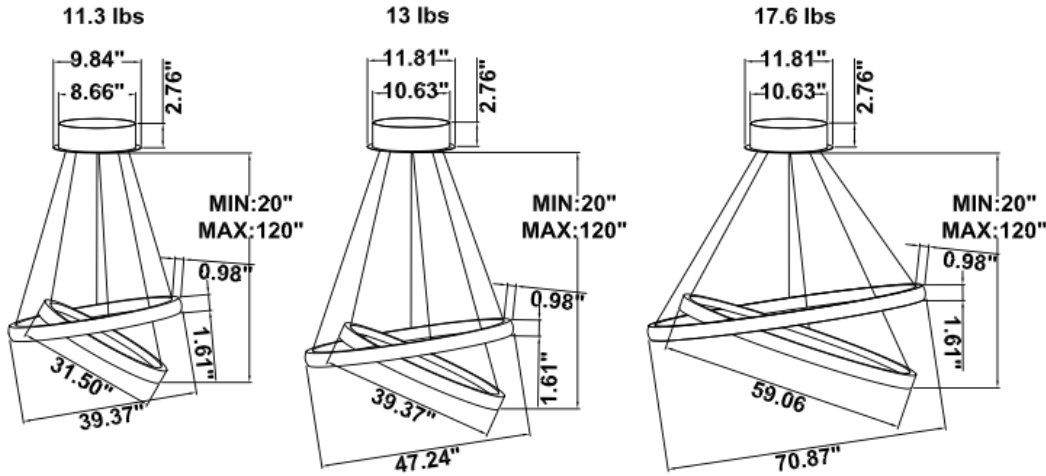

SB-S02D Canopy mount with swiveled rings, light outside.