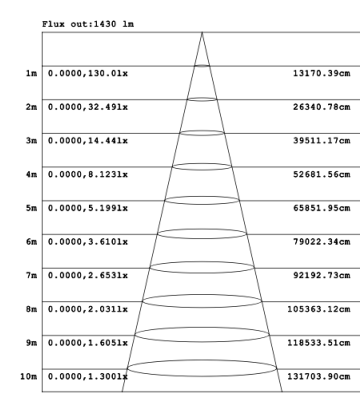

11.3 lbs

13 lbs

17.6 lbs

SB-S02J Canopy mount with swiveled rings, light outside.

SB-S02K Canopy mount with swiveled rings, light inside.

PHOTOMETRIC: Illumination outside the profile, light inside

SB-S01A40WZ 31.50\" 40W @ 4000K