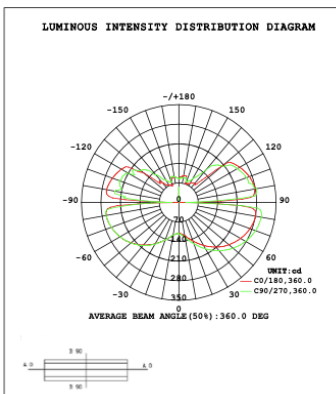

11.3 lbs

13 lbs

17.6 lbs

SB-S02J Canopy mount with swiveled rings, light outside.

SB-S02K Canopy mount with swiveled rings, light inside.

PHOTOMETRIC: Illumination outside the profile, light inside

SB-S01A40WZ 31.50\" 40W @ 4000K