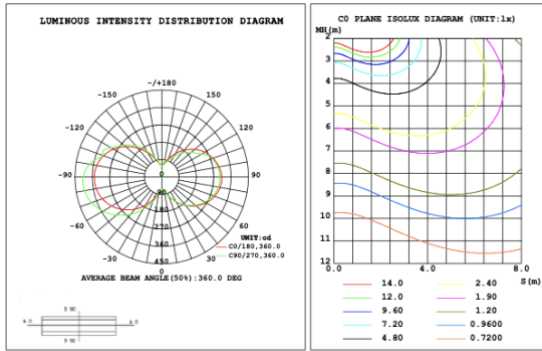

Angle:178.26deg
Note:The Curves indicate the illuminated area and the average illumination when the luminaire is at different distance.

SB-S01A50WZ 39.37" 50W @ 4000K

Flux out:319.0 lm

Height	Eavg,Emax	Diameter
1m	101.6,167.71lx	200.00cm
2m	25.39,41.941lx	400.00cm
3m	11.28,18.641lx	600.00cm
4m	6.347,10.481lx	800.00cm
5m	4.062,6.7101lx	1000.00cm
6m	2.821,4.6601lx	1200.00cm
7m	2.073,3.4231lx	1400.00cm
8m	1.587,2.6211lx	1600.00cm
9m	1.254,2.0711lx	1800.00cm
10m	1.016,1.6771lx	2000.00cm

Angle:90.00deg

SB-S01A60WZ 47.24" 60W @ 4000K

Flux out:2216 lm

Height	Eavg,Emax	Diameter
1m	0.0000,256.31lx	12591.48cm
2m	0.0000,64.071lx	25182.95cm
3m	0.0000,28.471lx	37774.43cm
4m	0.0000,16.021lx	50365.90cm
5m	0.0000,10.251lx	62957.38cm
6m	0.0000,7.1181lx	75548.85cm
7m	0.0000,5.2301lx	88140.33cm
8m	0.0000,4.0041lx	100731.80cm
9m	0.0000,3.1641lx	113323.28cm
10m	0.0000,2.5631lx	125914.75cm

Angle:178.18deg

SB-S01A70WZ 59.06" 70W @ 4000K

SB-S01A80WZ 70.87" 80W @ 4000K

Illumination inside the profile, light outside

SB-S01B40WZ 31.50" 40W @ 4000K

SB-S01B50WZ 39.37" 50W @ 4000K

SB-S01B60WZ 47.24" 60W @ 4000K

SB-S01B70WZ 59.06" 70W @ 4000K

SB-S01B80WZ 70.87" 80W @ 4000K

Flux out: 448.2 lm

Height	Eavg, Emax	Angle: 90.00deg	Diameter
1m	142.7, 208.3lx		200.00cm
2m	35.66, 52.07lx		400.00cm
3m	15.85, 23.14lx		600.00cm
4m	8.916, 13.02lx		800.00cm
5m	5.706, 8.331lx		1000.00cm
6m	3.963, 5.786lx		1200.00cm
7m	2.911, 4.251lx		1400.00cm
8m	2.229, 3.254lx		1600.00cm
9m	1.761, 2.571lx		1800.00cm
10m	1.427, 2.083lx		2000.00cm