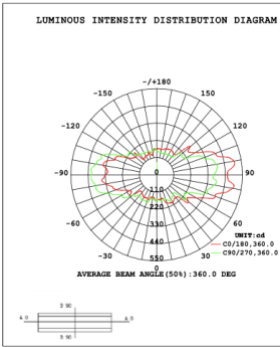

SB-S03L Canopy mount with accent ring, light inside.

PHOTOMETRIC: Illumination outside the profile, light inside

SB-S01A40WZ 31.50" 40W @ 4000K

Flux out:1430 lm

Height	Eavg,Emax	Diameter
1m	0.0000,130.01lx	13170.39cm
2m	0.0000,32.491lx	26340.78cm
3m	0.0000,14.441lx	39511.17cm
4m	0.0000,8.1231lx	52681.56cm
5m	0.0000,5.1991lx	65851.95cm
6m	0.0000,3.6101lx	79022.34cm
7m	0.0000,2.6531lx	92192.73cm
8m	0.0000,2.0311lx	105363.12cm
9m	0.0000,1.6051lx	118533.51cm
10m	0.0000,1.3001lx	131703.90cm

Angle:178.26deg
Note:The Curves indicate the illuminated area and the average illumination when the luminaire is at different distance.

SB-S01A50WZ 39.37" 50W @ 4000K

Flux out:319.0 lm

Height	Eavg,Emax	Diameter
1m	101.6,167.71lx	200.00cm
2m	25.39,41.941lx	400.00cm
3m	11.28,18.641lx	600.00cm
4m	6.347,10.481lx	800.00cm
5m	4.062,6.7101lx	1000.00cm
6m	2.821,4.6601lx	1200.00cm
7m	2.073,3.4231lx	1400.00cm
8m	1.587,2.6211lx	1600.00cm
9m	1.254,2.0711lx	1800.00cm
10m	1.016,1.6771lx	2000.00cm

Angle:90.00deg

SB-S01A60WZ 47.24" 60W @ 4000K

Flux out:2216 lm

Height	Eavg,Emax	Diameter
1m	0.0000,256.31lx	12591.48cm
2m	0.0000,64.071lx	25182.95cm
3m	0.0000,28.471lx	37774.43cm
4m	0.0000,16.021lx	50365.90cm
5m	0.0000,10.251lx	62957.38cm
6m	0.0000,7.1181lx	75548.85cm
7m	0.0000,5.2301lx	88140.33cm
8m	0.0000,4.0041lx	100731.80cm
9m	0.0000,3.1641lx	113323.28cm
10m	0.0000,2.5631lx	125914.75cm