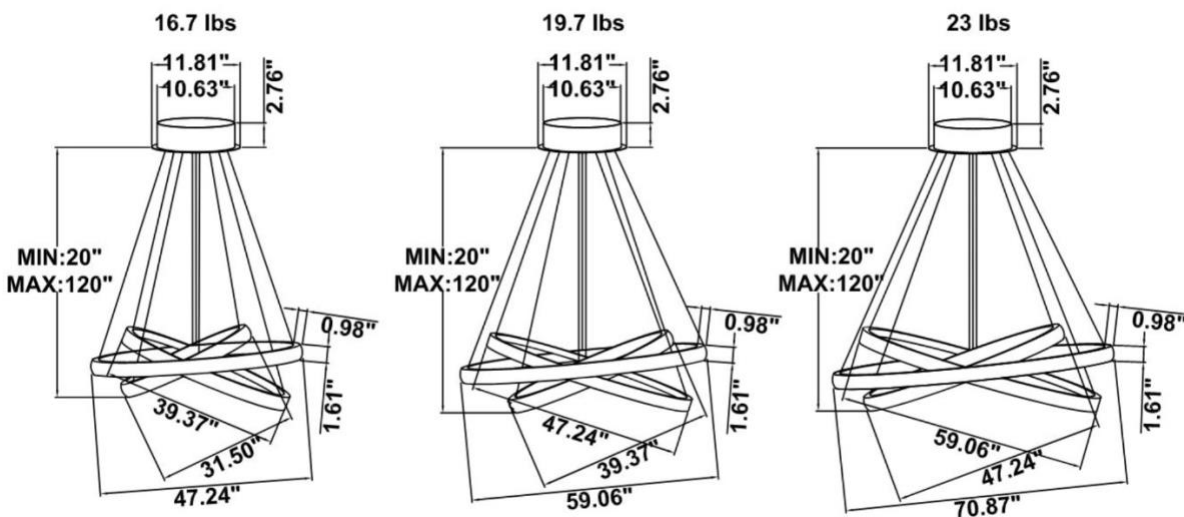

DIMENSIONS & WEIGHTS: Canopy Size for ZigBee & DMX: 15.75" x 2.76"

SB-S03A Canopy mount with ring light inside.

SB-S03B Canopy mount with ring light outside.

SB-S03C Canopy mount with swiveled rings, light inside.

Angle:178.26deg
Note:The Curves indicate the illuminated area and the average illumination when the luminaire is at different distance.

SB-S01A50WZ 39.37" 50W @ 4000K

Flux out:319.0 lm

Height	Eavg,Emax	Diameter
1m	101.6,167.71lx	200.00cm
2m	25.39,41.941lx	400.00cm
3m	11.28,18.641lx	600.00cm
4m	6.347,10.481lx	800.00cm
5m	4.062,6.7101lx	1000.00cm
6m	2.821,4.6601lx	1200.00cm
7m	2.073,3.4231lx	1400.00cm
8m	1.587,2.6211lx	1600.00cm
9m	1.254,2.0711lx	1800.00cm
10m	1.016,1.6771lx	2000.00cm