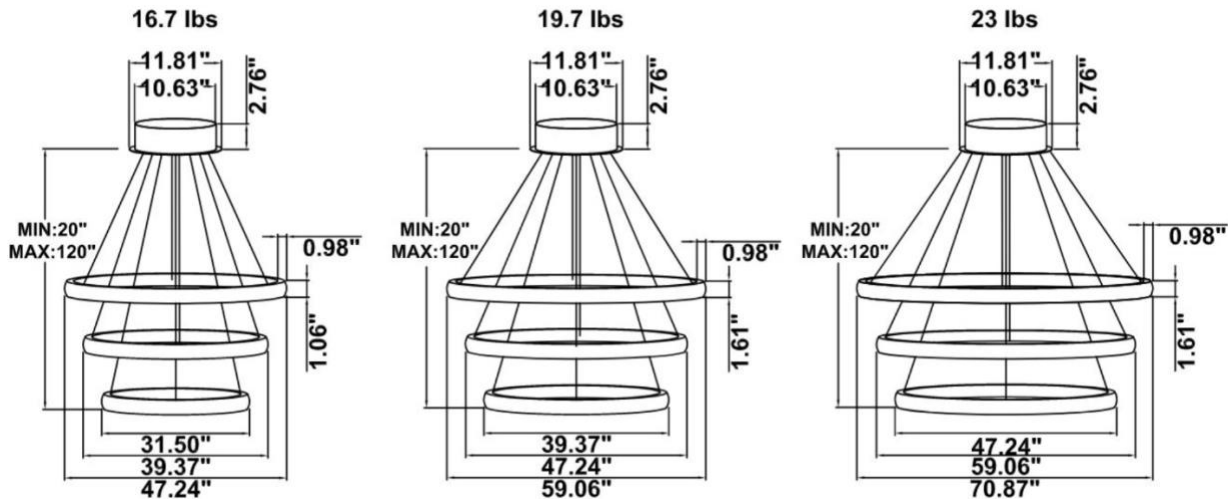

DIMENSIONS & WEIGHTS: Canopy Size for ZigBee & DMX: 15.75" x 2.76"

SB-S03A Canopy mount with ring light inside.

SB-S03B Canopy mount with ring light outside.

SB-S03C Canopy mount with swiveled rings, light inside.

Angle:178.26deg
Note:The Curves indicate the illuminated area and the average illumination when the luminaire is at different distance.

SB-S01A50WZ 39.37" 50W @ 4000K

Flux out:319.0 lm

Height	Eavg,Emax	Diameter
1m	101.6,167.71lx	200.00cm
2m	25.39,41.941lx	400.00cm
3m	11.28,18.641lx	600.00cm
4m	6.347,10.481lx	800.00cm
5m	4.062,6.7101lx	1000.00cm
6m	2.821,4.6601lx	1200.00cm
7m	2.073,3.4231lx	1400.00cm
8m	1.587,2.6211lx	1600.00cm
9m	1.254,2.0711lx	1800.00cm
10m	1.016,1.6771lx	2000.00cm