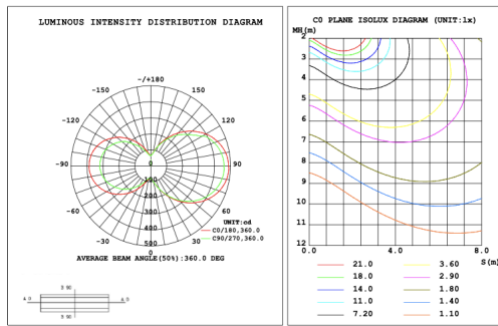

Angle:178.26deg
Note:The Curves indicate the illuminated area and the average illumination when the luminaire is at different distance.

SB-S01A50WZ 39.37" 50W @ 4000K

Flux out:319.0 lm

Height	Eavg,Emax	Diameter
1m	101.6,167.71lx	200.00cm
2m	25.39,41.941lx	400.00cm
3m	11.28,18.641lx	600.00cm
4m	6.347,10.481lx	800.00cm
5m	4.062,6.7101lx	1000.00cm
6m	2.821,4.6601lx	1200.00cm
7m	2.073,3.4231lx	1400.00cm
8m	1.587,2.6211lx	1600.00cm
9m	1.254,2.0711lx	1800.00cm
10m	1.016,1.6771lx	2000.00cm

Angle:90.00deg

SB-S01A60WZ 47.24" 60W @ 4000K

Flux out:2216 lm

Height	Eavg,Emax	Diameter
1m	0.0000,256.31lx	12591.48cm
2m	0.0000,64.071lx	25182.95cm
3m	0.0000,28.471lx	37774.43cm
4m	0.0000,16.021lx	50365.90cm
5m	0.0000,10.251lx	62957.38cm
6m	0.0000,7.1181lx	75548.85cm
7m	0.0000,5.2301lx	88140.33cm
8m	0.0000,4.0041lx	100731.80cm
9m	0.0000,3.1641lx	113323.28cm
10m	0.0000,2.5631lx	125914.75cm

Angle:178.18deg

SB-S01A70WZ 59.06" 70W @ 4000K

SB-S01A80WZ 70.87" 80W @ 4000K

Illumination inside the profile, light outside

SB-S01B40WZ 31.50" 40W @ 4000K

SB-S01B50WZ 39.37" 50W @ 4000K

SB-S01B60WZ 47.24" 60W @ 4000K

SB-S01B70WZ 59.06" 70W @ 4000K

SB-S01B80WZ 70.87" 80W @ 4000K

Flux out: 448.2 lm

Height	Eavg, Emax	Angle: 90.00deg	Diameter
1m	142.7, 208.3lx		200.00cm
2m	35.66, 52.07lx		400.00cm
3m	15.85, 23.14lx		600.00cm
4m	8.916, 13.02lx		800.00cm
5m	5.706, 8.331lx		1000.00cm
6m	3.963, 5.786lx		1200.00cm
7m	2.911, 4.251lx		1400.00cm
8m	2.229, 3.254lx		1600.00cm
9m	1.761, 2.571lx		1800.00cm
10m	1.427, 2.083lx		2000.00cm