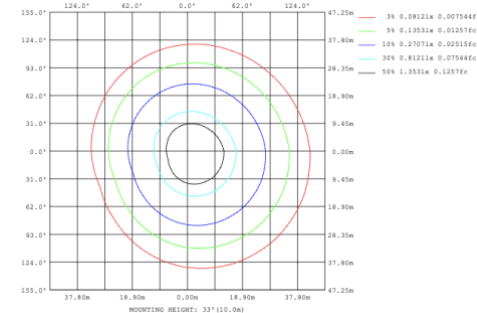

SB-S01A80WZ 70.87" 80W @ 4000K