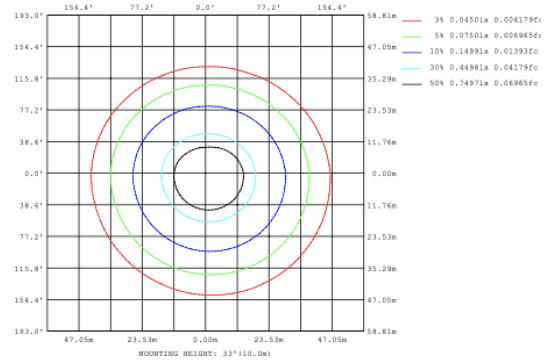

Angle:178.26deg
Note:The Curves indicate the illuminated area and the average illumination when the luminaire is at different distance.

SB-S01A50WZ 39.37" 50W @ 4000K

Flux out:319.0 lm

Height	Eavg,Emax	Diameter
1m	101.6,167.71lx	200.00cm
2m	25.39,41.941lx	400.00cm
3m	11.28,18.641lx	600.00cm
4m	6.347,10.481lx	800.00cm
5m	4.062,6.7101lx	1000.00cm
6m	2.821,4.6601lx	1200.00cm
7m	2.073,3.4231lx	1400.00cm
8m	1.587,2.6211lx	1600.00cm
9m	1.254,2.0711lx	1800.00cm
10m	1.016,1.6771lx	2000.00cm

Angle:90.00deg

SB-S01A60WZ 47.24" 60W @ 4000K

Flux out:2216 lm

Height	Eavg,Emax	Diameter
1m	0.0000,256.31lx	12591.48cm
2m	0.0000,64.071lx	25182.95cm
3m	0.0000,28.471lx	37774.43cm
4m	0.0000,16.021lx	50365.90cm
5m	0.0000,10.251lx	62957.38cm
6m	0.0000,7.1181lx	75548.85cm
7m	0.0000,5.2301lx	88140.33cm
8m	0.0000,4.0041lx	100731.80cm
9m	0.0000,3.1641lx	113323.28cm
10m	0.0000,2.5631lx	125914.75cm

Angle:178.18deg

SB-S01A70WZ 59.06" 70W @ 4000K

SB-S01A80WZ 70.87" 80W @ 4000K

Illumination inside the profile, light outside

SB-S01B40WZ 31.50" 40W @ 4000K

SB-S01B50WZ 39.37" 50W @ 4000K

SB-S01B60WZ 47.24" 60W @ 4000K

SB-S01B70WZ 59.06" 70W @ 4000K

SB-S01B80WZ 70.87" 80W @ 4000K

Flux out: 448.2 lm

Height	Eavg, Emax	Angle: 90.00deg	Diameter
1m	142.7, 208.3lx		200.00cm
2m	35.66, 52.07lx		400.00cm
3m	15.85, 23.14lx		600.00cm
4m	8.916, 13.02lx		800.00cm
5m	5.706, 8.331lx		1000.00cm
6m	3.963, 5.786lx		1200.00cm
7m	2.911, 4.251lx		1400.00cm
8m	2.229, 3.254lx		1600.00cm
9m	1.761, 2.571lx		1800.00cm
10m	1.427, 2.083lx		2000.00cm