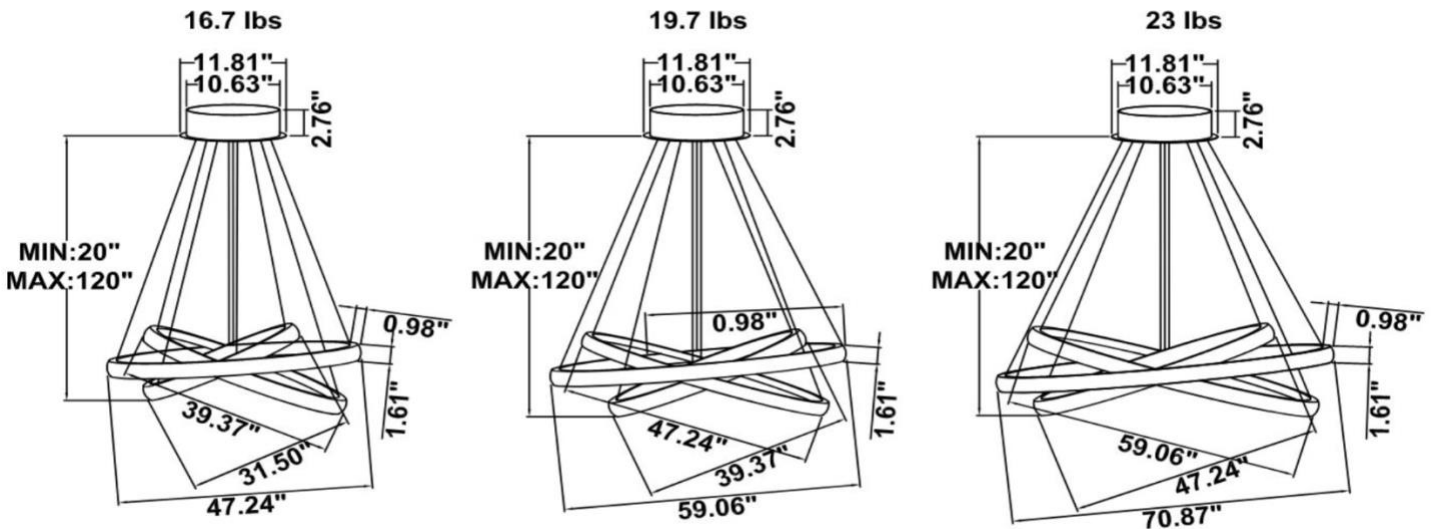

SB-S03E Canopy mount with swiveled rings, light outside.