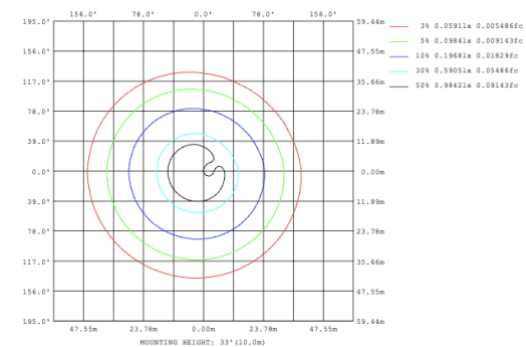

Angle:178.26deg
Note:The Curves indicate the illuminated area and the average illumination when the luminaire is at different distance.

SB-S01A50WZ 39.37" 50W @ 4000K

Flux out:319.0 lm

Height	Eavg,Emax	Diameter
1m	101.6,167.71lx	200.00cm
2m	25.39,41.941lx	400.00cm
3m	11.28,18.641lx	600.00cm
4m	6.347,10.481lx	800.00cm
5m	4.062,6.7101lx	1000.00cm
6m	2.821,4.6601lx	1200.00cm
7m	2.073,3.4231lx	1400.00cm
8m	1.587,2.6211lx	1600.00cm
9m	1.254,2.0711lx	1800.00cm
10m	1.016,1.6771lx	2000.00cm

Angle:90.00deg

SB-S01A60WZ 47.24" 60W @ 4000K

Flux out:2216 lm

Height	Eavg,Emax	Diameter
1m	0.0000,256.31lx	12591.48cm
2m	0.0000,64.071lx	25182.95cm
3m	0.0000,28.471lx	37774.43cm
4m	0.0000,16.021lx	50365.90cm
5m	0.0000,10.251lx	62957.38cm
6m	0.0000,7.1181lx	75548.85cm
7m	0.0000,5.2301lx	88140.33cm
8m	0.0000,4.0041lx	100731.80cm
9m	0.0000,3.1641lx	113323.28cm
10m	0.0000,2.5631lx	125914.75cm

Angle:178.18deg

SB-S01A70WZ 59.06" 70W @ 4000K

SB-S01A80WZ 70.87" 80W @ 4000K

Illumination inside the profile, light outside

SB-S01B40WZ 31.50" 40W @ 4000K

SB-S01B50WZ 39.37" 50W @ 4000K

SB-S01B60WZ 47.24" 60W @ 4000K

SB-S01B70WZ 59.06" 70W @ 4000K

SB-S01B80WZ 70.87" 80W @ 4000K

Flux out: 448.2 lm

Height	Eavg, Emax	Angle: 90.00deg	Diameter
1m	142.7, 208.3lx		200.00cm
2m	35.66, 52.07lx		400.00cm
3m	15.85, 23.14lx		600.00cm
4m	8.916, 13.02lx		800.00cm
5m	5.706, 8.331lx		1000.00cm
6m	3.963, 5.786lx		1200.00cm
7m	2.911, 4.251lx		1400.00cm
8m	2.229, 3.254lx		1600.00cm
9m	1.761, 2.571lx		1800.00cm
10m	1.427, 2.083lx		2000.00cm