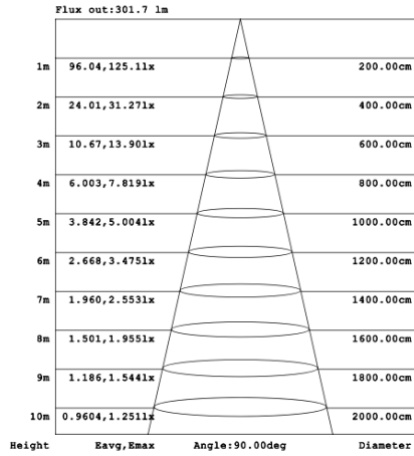

Angle:178.26deg
Note:The Curves indicate the illuminated area and the average illumination when the luminaire is at different distance.

SB-S01A50WZ 39.37" 50W @ 4000K

Flux out:319.0 lm

Height	Eavg,Emax	Diameter
1m	101.6,167.71lx	200.00cm
2m	25.39,41.941lx	400.00cm
3m	11.28,18.641lx	600.00cm
4m	6.347,10.481lx	800.00cm
5m	4.062,6.7101lx	1000.00cm
6m	2.821,4.6601lx	1200.00cm
7m	2.073,3.4231lx	1400.00cm
8m	1.587,2.6211lx	1600.00cm
9m	1.254,2.0711lx	1800.00cm
10m	1.016,1.6771lx	2000.00cm

Angle:90.00deg

SB-S01A60WZ 47.24" 60W @ 4000K

Flux out:2216 lm

Height	Eavg,Emax	Diameter
1m	0.0000,256.31lx	12591.48cm
2m	0.0000,64.071lx	25182.95cm
3m	0.0000,28.471lx	37774.43cm
4m	0.0000,16.021lx	50365.90cm
5m	0.0000,10.251lx	62957.38cm
6m	0.0000,7.1181lx	75548.85cm
7m	0.0000,5.2301lx	88140.33cm
8m	0.0000,4.0041lx	100731.80cm
9m	0.0000,3.1641lx	113323.28cm
10m	0.0000,2.5631lx	125914.75cm

Angle:178.18deg

SB-S01A70WZ 59.06" 70W @ 4000K

SB-S01A80WZ 70.87" 80W @ 4000K

Illumination inside the profile, light outside

SB-S01B40WZ 31.50" 40W @ 4000K

SB-S01B50WZ 39.37" 50W @ 4000K

SB-S01B60WZ 47.24" 60W @ 4000K

SB-S01B70WZ 59.06" 70W @ 4000K

SB-S01B80WZ 70.87" 80W @ 4000K

Flux out: 448.2 lm

Height	Eavg, Emax	Angle: 90.00deg	Diameter
1m	142.7, 208.3lx		200.00cm
2m	35.66, 52.07lx		400.00cm
3m	15.85, 23.14lx		600.00cm
4m	8.916, 13.02lx		800.00cm
5m	5.706, 8.331lx		1000.00cm
6m	3.963, 5.786lx		1200.00cm
7m	2.911, 4.251lx		1400.00cm
8m	2.229, 3.254lx		1600.00cm
9m	1.761, 2.571lx		1800.00cm
10m	1.427, 2.083lx		2000.00cm