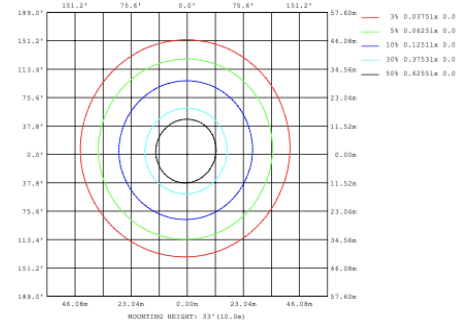

Angle:178.26deg
Note:The Curves indicate the illuminated area and the average illumination when the luminaire is at different distance.

SB-S01A50WZ 39.37" 50W @ 4000K

Flux out:319.0 lm

Height	Eavg,Emax	Diameter
1m	101.6,167.71lx	200.00cm
2m	25.39,41.941lx	400.00cm
3m	11.28,18.641lx	600.00cm
4m	6.347,10.481lx	800.00cm
5m	4.062,6.7101lx	1000.00cm
6m	2.821,4.6601lx	1200.00cm
7m	2.073,3.4231lx	1400.00cm
8m	1.587,2.6211lx	1600.00cm
9m	1.254,2.0711lx	1800.00cm
10m	1.016,1.6771lx	2000.00cm

Angle:90.00deg

SB-S01A60WZ 47.24" 60W @ 4000K

Flux out:2216 lm

Height	Eavg,Emax	Diameter
1m	0.0000,256.31lx	12591.48cm
2m	0.0000,64.071lx	25182.95cm
3m	0.0000,28.471lx	37774.43cm
4m	0.0000,16.021lx	50365.90cm
5m	0.0000,10.251lx	62957.38cm
6m	0.0000,7.1181lx	75548.85cm
7m	0.0000,5.2301lx	88140.33cm
8m	0.0000,4.0041lx	100731.80cm
9m	0.0000,3.1641lx	113323.28cm
10m	0.0000,2.5631lx	125914.75cm

Angle:178.18deg

SB-S01A70WZ 59.06" 70W @ 4000K

SB-S01A80WZ 70.87" 80W @ 4000K

Illumination inside the profile, light outside

SB-S01B40WZ 31.50" 40W @ 4000K

SB-S01B50WZ 39.37" 50W @ 4000K

SB-S01B60WZ 47.24" 60W @ 4000K

SB-S01B70WZ 59.06" 70W @ 4000K

SB-S01B80WZ 70.87" 80W @ 4000K

Flux out: 448.2 lm

Height	Eavg, Emax	Angle: 90.00deg	Diameter
1m	142.7, 208.3lx		200.00cm
2m	35.66, 52.07lx		400.00cm
3m	15.85, 23.14lx		600.00cm
4m	8.916, 13.02lx		800.00cm
5m	5.706, 8.331lx		1000.00cm
6m	3.963, 5.786lx		1200.00cm
7m	2.911, 4.251lx		1400.00cm
8m	2.229, 3.254lx		1600.00cm
9m	1.761, 2.571lx		1800.00cm
10m	1.427, 2.083lx		2000.00cm