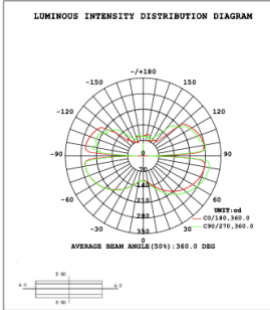

PHOTOMETRIC: Illumination outside the profile, light inside

SB-S01A40WZ 31.50" 40W @ 4000K

Flux out:1430 lm

Height	Eavg,Emax	Diameter
1m	0.0000,130.01lx	13170.39cm
2m	0.0000,32.491lx	26340.78cm
3m	0.0000,14.441lx	39511.17cm
4m	0.0000,8.1231lx	52681.56cm
5m	0.0000,5.1991lx	65851.95cm
6m	0.0000,3.6101lx	79022.34cm
7m	0.0000,2.6531lx	92192.73cm
8m	0.0000,2.0311lx	105363.12cm
9m	0.0000,1.6051lx	118533.51cm
10m	0.0000,1.3001lx	131703.90cm