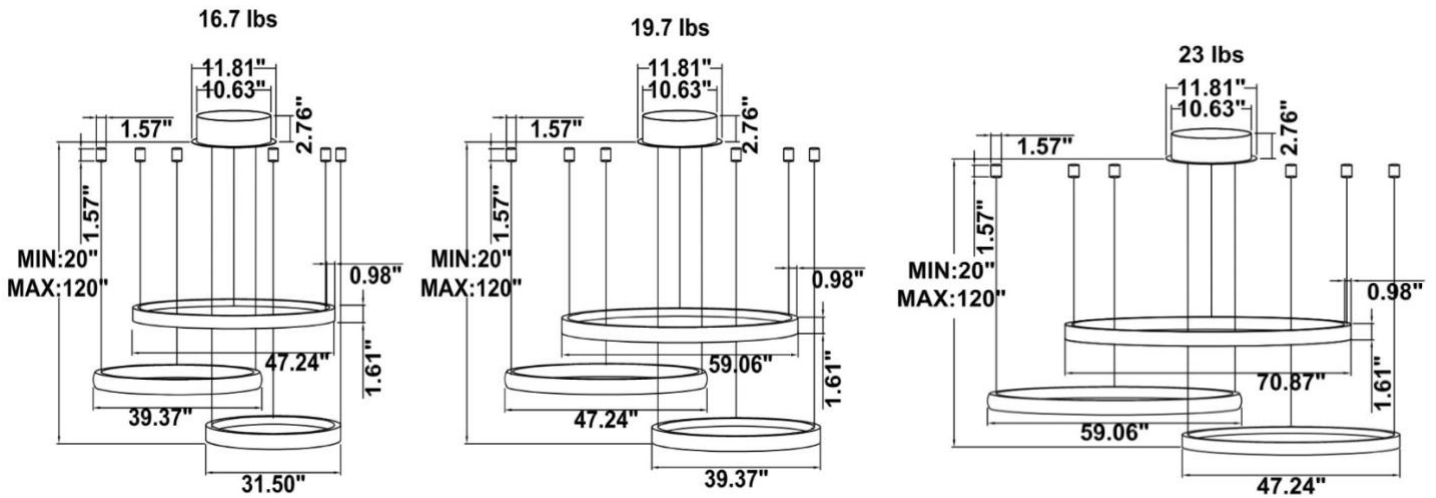

SB-S03J Remote mount with canopy, cables fixed directly to the ceiling with upper and lower light inside, center light outside.