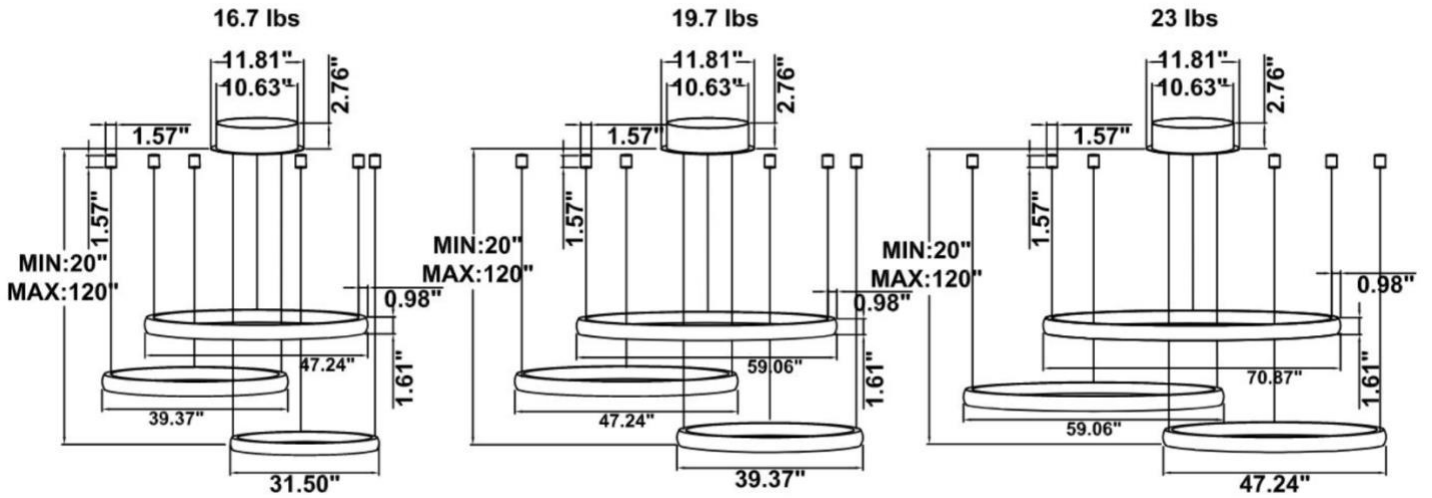

SB-S03D Remote mount with canopy, cables fixed directly to the ceiling, light inside.