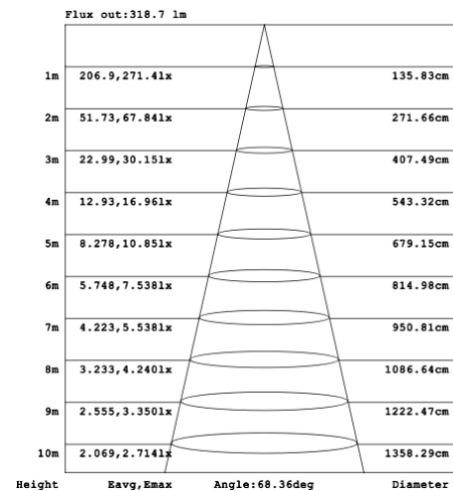

SB-S01A80WZ 70.87" 80W @ 4000K