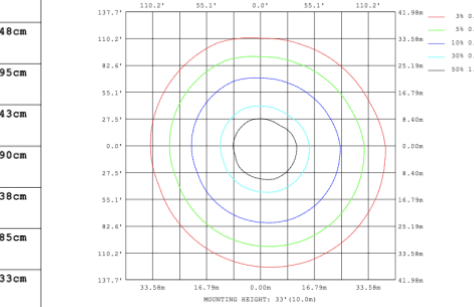

SB-S03L Canopy mount with accent ring, light inside.

PHOTOMETRIC: Illumination outside the profile, light inside

SB-S01A40WZ 31.50" 40W @ 4000K

Flux out:1430 lm

Height	Eavg,Emax	Diameter
1m	0.0000,130.01lx	13170.39cm
2m	0.0000,32.491lx	26340.78cm
3m	0.0000,14.441lx	39511.17cm
4m	0.0000,8.1231lx	52681.56cm
5m	0.0000,5.1991lx	65851.95cm
6m	0.0000,3.6101lx	79022.34cm
7m	0.0000,2.6531lx	92192.73cm
8m	0.0000,2.0311lx	105363.12cm
9m	0.0000,1.6051lx	118533.51cm
10m	0.0000,1.3001lx	131703.90cm

Angle:178.26deg
Note:The Curves indicate the illuminated area and the average illumination when the luminaire is at different distance.

SB-S01A50WZ 39.37" 50W @ 4000K

Flux out:319.0 lm

Height	Eavg,Emax	Diameter
1m	101.6,167.71lx	200.00cm
2m	25.39,41.941lx	400.00cm
3m	11.28,18.641lx	600.00cm
4m	6.347,10.481lx	800.00cm
5m	4.062,6.7101lx	1000.00cm
6m	2.821,4.6601lx	1200.00cm
7m	2.073,3.4231lx	1400.00cm
8m	1.587,2.6211lx	1600.00cm
9m	1.254,2.0711lx	1800.00cm
10m	1.016,1.6771lx	2000.00cm

Angle:90.00deg

SB-S01A60WZ 47.24" 60W @ 4000K

Flux out:2216 lm

Height	Eavg,Emax	Diameter
1m	0.0000,256.31lx	12591.48cm
2m	0.0000,64.071lx	25182.95cm
3m	0.0000,28.471lx	37774.43cm
4m	0.0000,16.021lx	50365.90cm
5m	0.0000,10.251lx	62957.38cm
6m	0.0000,7.1181lx	75548.85cm
7m	0.0000,5.2301lx	88140.33cm
8m	0.0000,4.0041lx	100731.80cm
9m	0.0000,3.1641lx	113323.28cm
10m	0.0000,2.5631lx	125914.75cm