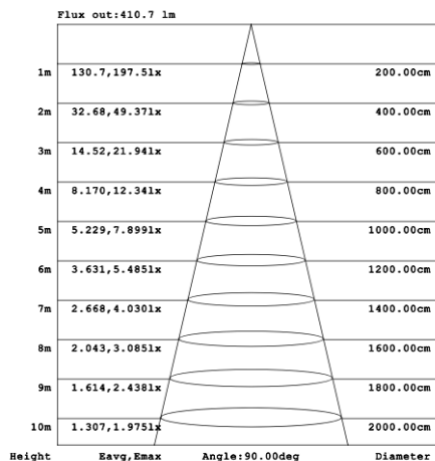

Angle:178.26deg
Note:The Curves indicate the illuminated area and the average illumination when the luminaire is at different distance.

SB-S01A50WZ 39.37" 50W @ 4000K

Flux out:319.0 lm

Height	Eavg,Emax	Diameter
1m	101.6,167.71lx	200.00cm
2m	25.39,41.941lx	400.00cm
3m	11.28,18.641lx	600.00cm
4m	6.347,10.481lx	800.00cm
5m	4.062,6.7101lx	1000.00cm
6m	2.821,4.6601lx	1200.00cm
7m	2.073,3.4231lx	1400.00cm
8m	1.587,2.6211lx	1600.00cm
9m	1.254,2.0711lx	1800.00cm
10m	1.016,1.6771lx	2000.00cm

Angle:90.00deg

SB-S01A60WZ 47.24" 60W @ 4000K

Flux out:2216 lm

Height	Eavg,Emax	Diameter
1m	0.0000,256.31lx	12591.48cm
2m	0.0000,64.071lx	25182.95cm
3m	0.0000,28.471lx	37774.43cm
4m	0.0000,16.021lx	50365.90cm
5m	0.0000,10.251lx	62957.38cm
6m	0.0000,7.1181lx	75548.85cm
7m	0.0000,5.2301lx	88140.33cm
8m	0.0000,4.0041lx	100731.80cm
9m	0.0000,3.1641lx	113323.28cm
10m	0.0000,2.5631lx	125914.75cm

Angle:178.18deg

SB-S01A70WZ 59.06" 70W @ 4000K

SB-S01A80WZ 70.87" 80W @ 4000K

Illumination inside the profile, light outside

SB-S01B40WZ 31.50" 40W @ 4000K

SB-S01B50WZ 39.37" 50W @ 4000K

SB-S01B60WZ 47.24" 60W @ 4000K

SB-S01B70WZ 59.06" 70W @ 4000K

SB-S01B80WZ 70.87" 80W @ 4000K

Flux out: 448.2 lm

Height	Eavg, Emax	Angle: 90.00deg	Diameter
1m	142.7, 208.3lx		200.00cm
2m	35.66, 52.07lx		400.00cm
3m	15.85, 23.14lx		600.00cm
4m	8.916, 13.02lx		800.00cm
5m	5.706, 8.331lx		1000.00cm
6m	3.963, 5.786lx		1200.00cm
7m	2.911, 4.251lx		1400.00cm
8m	2.229, 3.254lx		1600.00cm
9m	1.761, 2.571lx		1800.00cm
10m	1.427, 2.083lx		2000.00cm