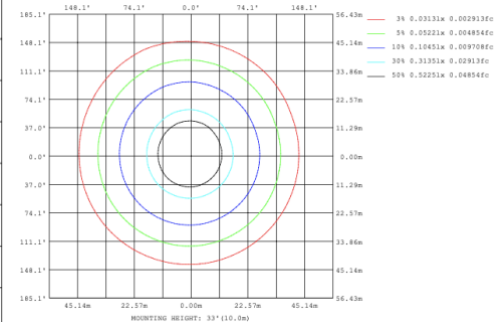

Angle:178.26deg
Note:The Curves indicate the illuminated area and the average illumination when the luminaire is at different distance.

SB-S01A50WZ 39.37" 50W @ 4000K

Flux out:319.0 lm

Height	Eavg,Emax	Diameter
1m	101.6,167.71lx	200.00cm
2m	25.39,41.941lx	400.00cm
3m	11.28,18.641lx	600.00cm
4m	6.347,10.481lx	800.00cm
5m	4.062,6.7101lx	1000.00cm
6m	2.821,4.6601lx	1200.00cm
7m	2.073,3.4231lx	1400.00cm
8m	1.587,2.6211lx	1600.00cm
9m	1.254,2.0711lx	1800.00cm
10m	1.016,1.6771lx	2000.00cm

Angle:90.00deg

SB-S01A60WZ 47.24" 60W @ 4000K

Flux out:2216 lm

Height	Eavg,Emax	Diameter
1m	0.0000,256.31lx	12591.48cm
2m	0.0000,64.071lx	25182.95cm
3m	0.0000,28.471lx	37774.43cm
4m	0.0000,16.021lx	50365.90cm
5m	0.0000,10.251lx	62957.38cm
6m	0.0000,7.1181lx	75548.85cm
7m	0.0000,5.2301lx	88140.33cm
8m	0.0000,4.0041lx	100731.80cm
9m	0.0000,3.1641lx	113323.28cm
10m	0.0000,2.5631lx	125914.75cm

Angle:178.18deg

SB-S01A70WZ 59.06" 70W @ 4000K

SB-S01A80WZ 70.87" 80W @ 4000K

Illumination inside the profile, light outside

SB-S01B40WZ 31.50" 40W @ 4000K

SB-S01B50WZ 39.37" 50W @ 4000K

SB-S01B60WZ 47.24" 60W @ 4000K

SB-S01B70WZ 59.06" 70W @ 4000K

SB-S01B80WZ 70.87" 80W @ 4000K

Flux out: 448.2 lm

Height	Eavg, Emax	Angle: 90.00deg	Diameter
1m	142.7, 208.3lx		200.00cm
2m	35.66, 52.07lx		400.00cm
3m	15.85, 23.14lx		600.00cm
4m	8.916, 13.02lx		800.00cm
5m	5.706, 8.331lx		1000.00cm
6m	3.963, 5.786lx		1200.00cm
7m	2.911, 4.251lx		1400.00cm
8m	2.229, 3.254lx		1600.00cm
9m	1.761, 2.571lx		1800.00cm
10m	1.427, 2.083lx		2000.00cm