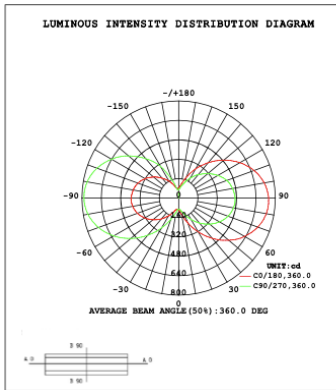

Angle:178.26deg
Note:The Curves indicate the illuminated area and the average illumination when the luminaire is at different distance.

SB-S01A50WZ 39.37" 50W @ 4000K

Flux out:319.0 lm

Height	Eavg,Emax	Diameter
1m	101.6,167.71lx	200.00cm
2m	25.39,41.941lx	400.00cm
3m	11.28,18.641lx	600.00cm
4m	6.347,10.481lx	800.00cm
5m	4.062,6.7101lx	1000.00cm
6m	2.821,4.6601lx	1200.00cm
7m	2.073,3.4231lx	1400.00cm
8m	1.587,2.6211lx	1600.00cm
9m	1.254,2.0711lx	1800.00cm
10m	1.016,1.6771lx	2000.00cm

Angle:90.00deg

SB-S01A60WZ 47.24" 60W @ 4000K

Flux out:2216 lm

Height	Eavg,Emax	Diameter
1m	0.0000,256.31lx	12591.48cm
2m	0.0000,64.071lx	25182.95cm
3m	0.0000,28.471lx	37774.43cm
4m	0.0000,16.021lx	50365.90cm
5m	0.0000,10.251lx	62957.38cm
6m	0.0000,7.1181lx	75548.85cm
7m	0.0000,5.2301lx	88140.33cm
8m	0.0000,4.0041lx	100731.80cm
9m	0.0000,3.1641lx	113323.28cm
10m	0.0000,2.5631lx	125914.75cm

Angle:178.18deg

SB-S01A70WZ 59.06" 70W @ 4000K

SB-S01A80WZ 70.87" 80W @ 4000K

Illumination inside the profile, light outside

SB-S01B40WZ 31.50" 40W @ 4000K

SB-S01B50WZ 39.37" 50W @ 4000K

SB-S01B60WZ 47.24" 60W @ 4000K

SB-S01B70WZ 59.06" 70W @ 4000K

SB-S01B80WZ 70.87" 80W @ 4000K

Flux out: 448.2 lm

Height	Eavg, Emax	Angle: 90.00deg	Diameter
1m	142.7, 208.3lx		200.00cm
2m	35.66, 52.07lx		400.00cm
3m	15.85, 23.14lx		600.00cm
4m	8.916, 13.02lx		800.00cm
5m	5.706, 8.331lx		1000.00cm
6m	3.963, 5.786lx		1200.00cm
7m	2.911, 4.251lx		1400.00cm
8m	2.229, 3.254lx		1600.00cm
9m	1.761, 2.571lx		1800.00cm
10m	1.427, 2.083lx		2000.00cm