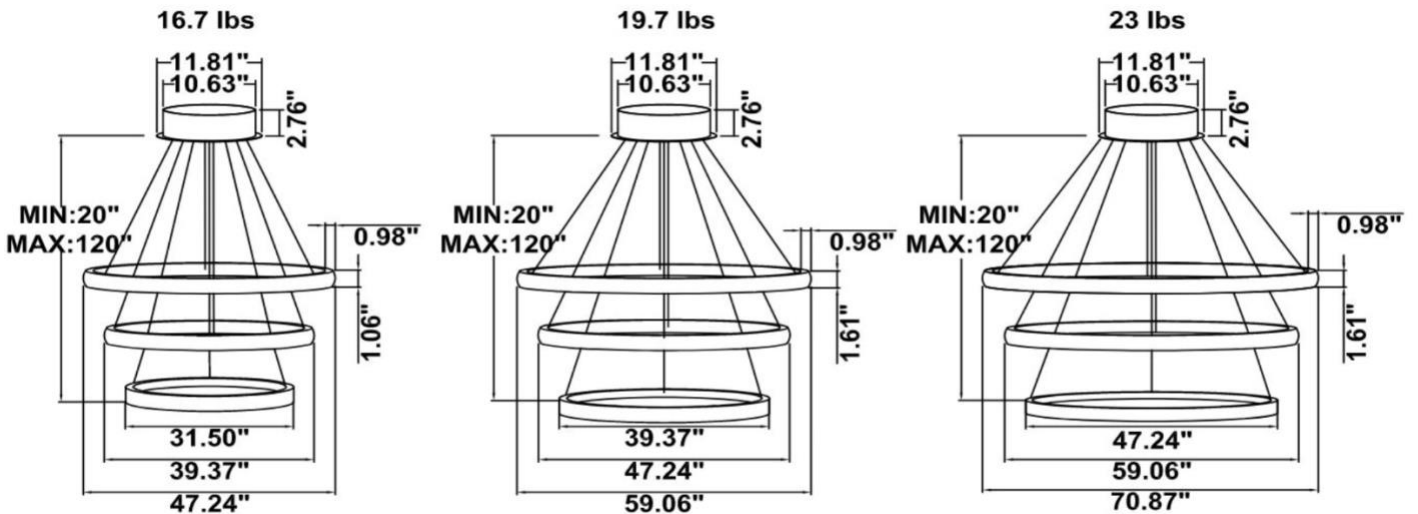

SB-S03F Canopy mount with top two ring lights outside, and the bottom ring light inside.