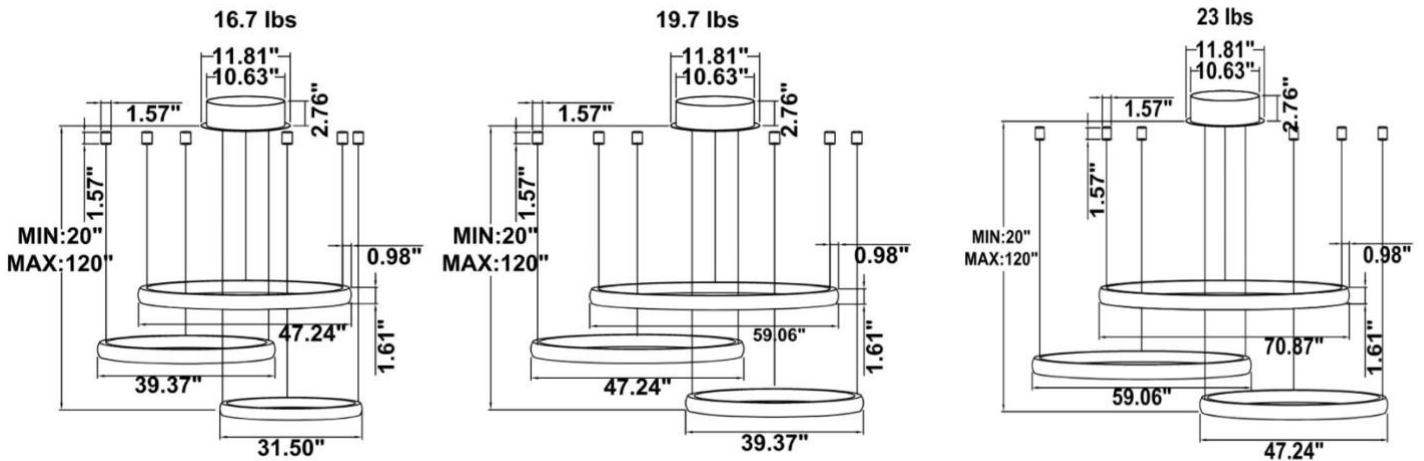

DIMENSIONS & WEIGHTS: Canopy Size for ZigBee & DMX: 15.75" x 2.76"

SB-S03A Canopy mount with ring light inside.

SB-S03B Canopy mount with ring light outside.

SB-S03C Canopy mount with swiveled rings, light inside.

SB-S03D Remote mount with canopy, cables fixed directly to the ceiling, light inside.

SB-S03E Canopy mount with swiveled rings, light outside.

SB-S03F Canopy mount with top two ring lights outside, and the bottom ring light inside.

SB-S03G Canopy mount with accent ring, light outside.

SB-S03H Remote mount with canopy, cables fixed directly to the ceiling, light outside.

SB-S03I Remote driver, cables fixed directly to the ceiling with ring light inside.
(Driver box size: L10.83" X W3.78" X H1.81")

Angle:178.26deg
Note:The Curves indicate the illuminated area and the average illumination when the luminaire is at different distance.

SB-S01A50WZ 39.37" 50W @ 4000K

Flux out:319.0 lm

Height	Eavg,Emax	Diameter
1m	101.6,167.71lx	200.00cm
2m	25.39,41.941lx	400.00cm
3m	11.28,18.641lx	600.00cm
4m	6.347,10.481lx	800.00cm
5m	4.062,6.7101lx	1000.00cm
6m	2.821,4.6601lx	1200.00cm
7m	2.073,3.4231lx	1400.00cm
8m	1.587,2.6211lx	1600.00cm
9m	1.254,2.0711lx	1800.00cm
10m	1.016,1.6771lx	2000.00cm