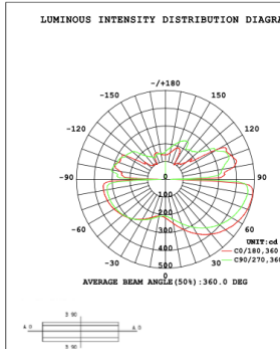

SB-S03L Canopy mount with accent ring, light inside.

PHOTOMETRIC: Illumination outside the profile, light inside

SB-S01A40WZ 31.50" 40W @ 4000K

Flux out:1430 lm

Height	Eavg,Emax	Diameter
1m	0.0000,130.01lx	13170.39cm
2m	0.0000,32.491lx	26340.78cm
3m	0.0000,14.441lx	39511.17cm
4m	0.0000,8.1231lx	52681.56cm
5m	0.0000,5.1991lx	65851.95cm
6m	0.0000,3.6101lx	79022.34cm
7m	0.0000,2.6531lx	92192.73cm
8m	0.0000,2.0311lx	105363.12cm
9m	0.0000,1.6051lx	118533.51cm
10m	0.0000,1.3001lx	131703.90cm

Angle:178.26deg
Note:The Curves indicate the illuminated area and the average illumination when the luminaire is at different distance.

SB-S01A50WZ 39.37" 50W @ 4000K

Flux out:319.0 lm

Height	Eavg,Emax	Diameter
1m	101.6,167.71lx	200.00cm
2m	25.39,41.941lx	400.00cm
3m	11.28,18.641lx	600.00cm
4m	6.347,10.481lx	800.00cm
5m	4.062,6.7101lx	1000.00cm
6m	2.821,4.6601lx	1200.00cm
7m	2.073,3.4231lx	1400.00cm
8m	1.587,2.6211lx	1600.00cm
9m	1.254,2.0711lx	1800.00cm
10m	1.016,1.6771lx	2000.00cm

Angle:90.00deg

SB-S01A60WZ 47.24" 60W @ 4000K

Flux out:2216 lm

Height	Eavg,Emax	Diameter
1m	0.0000,256.31lx	12591.48cm
2m	0.0000,64.071lx	25182.95cm
3m	0.0000,28.471lx	37774.43cm
4m	0.0000,16.021lx	50365.90cm
5m	0.0000,10.251lx	62957.38cm
6m	0.0000,7.1181lx	75548.85cm
7m	0.0000,5.2301lx	88140.33cm
8m	0.0000,4.0041lx	100731.80cm
9m	0.0000,3.1641lx	113323.28cm
10m	0.0000,2.5631lx	125914.75cm