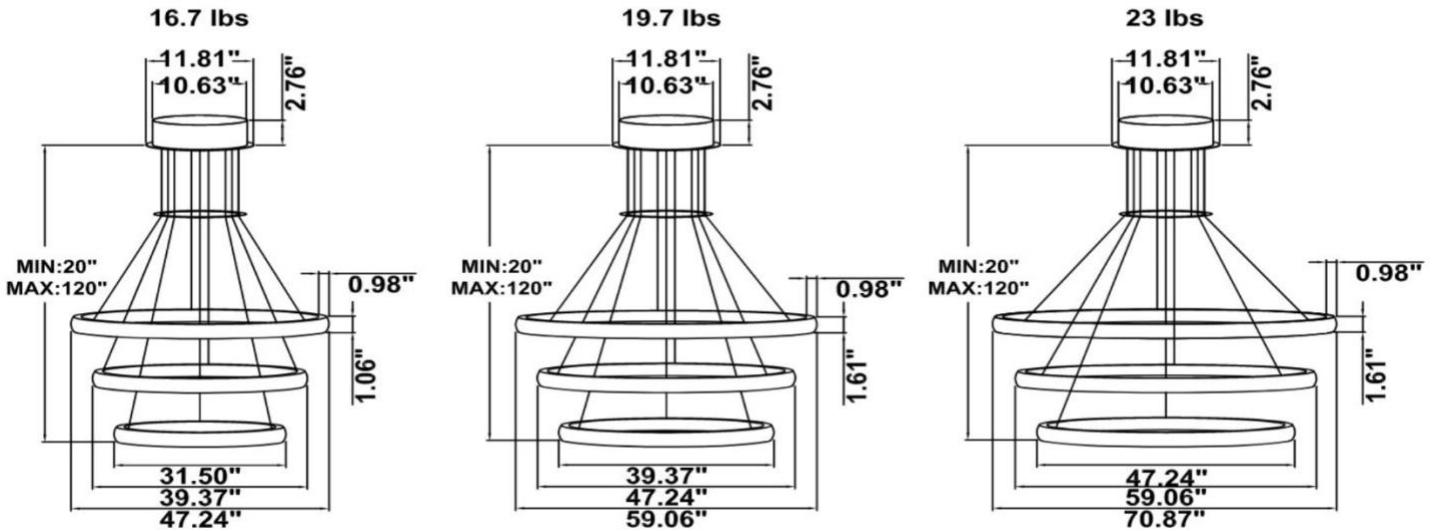

DIMENSIONS & WEIGHTS: Canopy Size for ZigBee & DMX: 15.75" x 2.76"

SB-S03A Canopy mount with ring light inside.

SB-S03B Canopy mount with ring light outside.

SB-S03C Canopy mount with swiveled rings, light inside.

SB-S03D Remote mount with canopy, cables fixed directly to the ceiling, light inside.

SB-S03E Canopy mount with swiveled rings, light outside.

SB-S03F Canopy mount with top two ring lights outside, and the bottom ring light inside.

SB-S03G Canopy mount with accent ring, light outside.

SB-S03H Remote mount with canopy, cables fixed directly to the ceiling, light outside.

SB-S03I Remote driver, cables fixed directly to the ceiling with ring light inside.
(Driver box size: L10.83" X W3.78" X H1.81")

Angle:178.26deg
Note:The Curves indicate the illuminated area and the average illumination when the luminaire is at different distance.

SB-S01A50WZ 39.37" 50W @ 4000K

Flux out:319.0 lm

Height	Eavg,Emax	Diameter
1m	101.6,167.71lx	200.00cm
2m	25.39,41.941lx	400.00cm
3m	11.28,18.641lx	600.00cm
4m	6.347,10.481lx	800.00cm
5m	4.062,6.7101lx	1000.00cm
6m	2.821,4.6601lx	1200.00cm
7m	2.073,3.4231lx	1400.00cm
8m	1.587,2.6211lx	1600.00cm
9m	1.254,2.0711lx	1800.00cm
10m	1.016,1.6771lx	2000.00cm