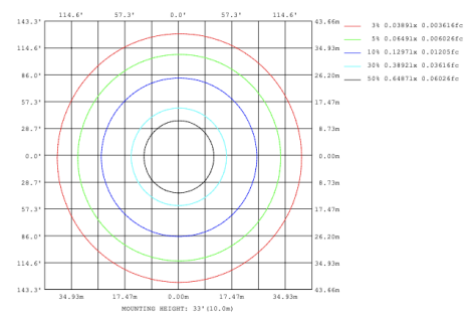

SB-S03L Canopy mount with accent ring, light inside.

PHOTOMETRIC: Illumination outside the profile, light inside

SB-S01A40WZ 31.50" 40W @ 4000K

Flux out:1430 lm

Height	Eavg,Emax	Diameter
1m	0.0000,130.01lx	13170.39cm
2m	0.0000,32.491lx	26340.78cm
3m	0.0000,14.441lx	39511.17cm
4m	0.0000,8.1231lx	52681.56cm
5m	0.0000,5.1991lx	65851.95cm
6m	0.0000,3.6101lx	79022.34cm
7m	0.0000,2.6531lx	92192.73cm
8m	0.0000,2.0311lx	105363.12cm
9m	0.0000,1.6051lx	118533.51cm
10m	0.0000,1.3001lx	131703.90cm

Angle:178.26deg
Note:The Curves indicate the illuminated area and the average illumination when the luminaire is at different distance.

SB-S01A50WZ 39.37" 50W @ 4000K

Flux out:319.0 lm

Height	Eavg,Emax	Diameter
1m	101.6,167.71lx	200.00cm
2m	25.39,41.941lx	400.00cm
3m	11.28,18.641lx	600.00cm
4m	6.347,10.481lx	800.00cm
5m	4.062,6.7101lx	1000.00cm
6m	2.821,4.6601lx	1200.00cm
7m	2.073,3.4231lx	1400.00cm
8m	1.587,2.6211lx	1600.00cm
9m	1.254,2.0711lx	1800.00cm
10m	1.016,1.6771lx	2000.00cm

Angle:90.00deg

SB-S01A60WZ 47.24" 60W @ 4000K

Flux out:2216 lm

Height	Eavg,Emax	Diameter
1m	0.0000,256.31lx	12591.48cm
2m	0.0000,64.071lx	25182.95cm
3m	0.0000,28.471lx	37774.43cm
4m	0.0000,16.021lx	50365.90cm
5m	0.0000,10.251lx	62957.38cm
6m	0.0000,7.1181lx	75548.85cm
7m	0.0000,5.2301lx	88140.33cm
8m	0.0000,4.0041lx	100731.80cm
9m	0.0000,3.1641lx	113323.28cm
10m	0.0000,2.5631lx	125914.75cm