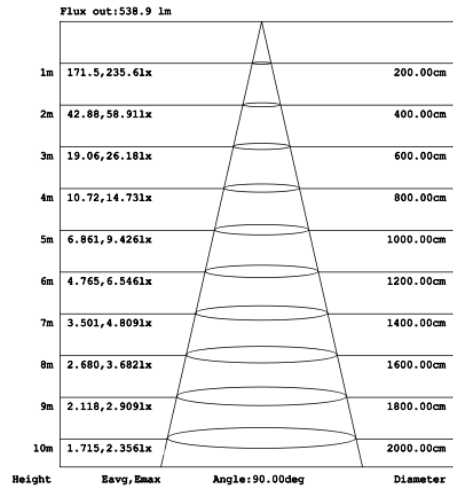

SB-S01A70WZ 59.06" 70W @ 4000K