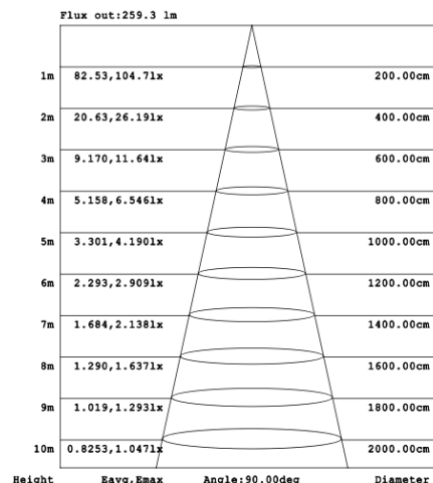

Angle:178.26deg
Note:The Curves indicate the illuminated area and the average illumination when the luminaire is at different distance.

SB-S01A50WZ 39.37" 50W @ 4000K

Flux out:319.0 lm

Height	Eavg,Emax	Diameter
1m	101.6,167.71lx	200.00cm
2m	25.39,41.941lx	400.00cm
3m	11.28,18.641lx	600.00cm
4m	6.347,10.481lx	800.00cm
5m	4.062,6.7101lx	1000.00cm
6m	2.821,4.6601lx	1200.00cm
7m	2.073,3.4231lx	1400.00cm
8m	1.587,2.6211lx	1600.00cm
9m	1.254,2.0711lx	1800.00cm
10m	1.016,1.6771lx	2000.00cm

Angle:90.00deg

SB-S01A60WZ 47.24" 60W @ 4000K

Flux out:2216 lm

Height	Eavg,Emax	Diameter
1m	0.0000,256.31lx	12591.48cm
2m	0.0000,64.071lx	25182.95cm
3m	0.0000,28.471lx	37774.43cm
4m	0.0000,16.021lx	50365.90cm
5m	0.0000,10.251lx	62957.38cm
6m	0.0000,7.1181lx	75548.85cm
7m	0.0000,5.2301lx	88140.33cm
8m	0.0000,4.0041lx	100731.80cm
9m	0.0000,3.1641lx	113323.28cm
10m	0.0000,2.5631lx	125914.75cm

Angle:178.18deg

SB-S01A70WZ 59.06" 70W @ 4000K

SB-S01A80WZ 70.87" 80W @ 4000K

Illumination inside the profile, light outside

SB-S01B40WZ 31.50" 40W @ 4000K

SB-S01B50WZ 39.37" 50W @ 4000K

SB-S01B60WZ 47.24" 60W @ 4000K

SB-S01B70WZ 59.06" 70W @ 4000K

SB-S01B80WZ 70.87" 80W @ 4000K

Flux out: 448.2 lm

Height	Eavg, Emax	Angle: 90.00deg	Diameter
1m	142.7, 208.3lx		200.00cm
2m	35.66, 52.07lx		400.00cm
3m	15.85, 23.14lx		600.00cm
4m	8.916, 13.02lx		800.00cm
5m	5.706, 8.331lx		1000.00cm
6m	3.963, 5.786lx		1200.00cm
7m	2.911, 4.251lx		1400.00cm
8m	2.229, 3.254lx		1600.00cm
9m	1.761, 2.571lx		1800.00cm
10m	1.427, 2.083lx		2000.00cm