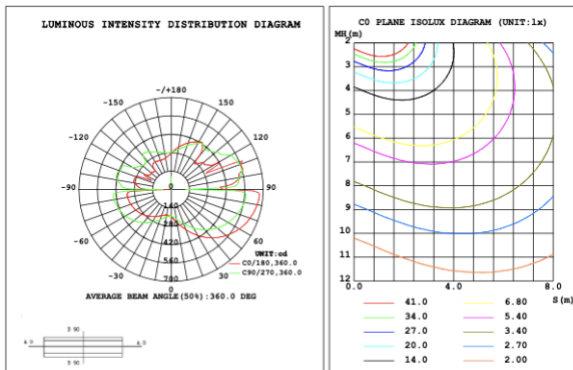

Angle:178.26deg
Note:The Curves indicate the illuminated area and the average illumination when the luminaire is at different distance.

SB-S01A50WZ 39.37" 50W @ 4000K

Flux out:319.0 lm

Height	Eavg,Emax	Diameter
1m	101.6,167.71lx	200.00cm
2m	25.39,41.941lx	400.00cm
3m	11.28,18.641lx	600.00cm
4m	6.347,10.481lx	800.00cm
5m	4.062,6.7101lx	1000.00cm
6m	2.821,4.6601lx	1200.00cm
7m	2.073,3.4231lx	1400.00cm
8m	1.587,2.6211lx	1600.00cm
9m	1.254,2.0711lx	1800.00cm
10m	1.016,1.6771lx	2000.00cm

Angle:90.00deg

SB-S01A60WZ 47.24" 60W @ 4000K

Flux out:2216 lm

Height	Eavg,Emax	Diameter
1m	0.0000,256.31lx	12591.48cm
2m	0.0000,64.071lx	25182.95cm
3m	0.0000,28.471lx	37774.43cm
4m	0.0000,16.021lx	50365.90cm
5m	0.0000,10.251lx	62957.38cm
6m	0.0000,7.1181lx	75548.85cm
7m	0.0000,5.2301lx	88140.33cm
8m	0.0000,4.0041lx	100731.80cm
9m	0.0000,3.1641lx	113323.28cm
10m	0.0000,2.5631lx	125914.75cm

Angle:178.18deg

SB-S01A70WZ 59.06" 70W @ 4000K

SB-S01A80WZ 70.87" 80W @ 4000K

Illumination inside the profile, light outside

SB-S01B40WZ 31.50" 40W @ 4000K

SB-S01B50WZ 39.37" 50W @ 4000K

SB-S01B60WZ 47.24" 60W @ 4000K

SB-S01B70WZ 59.06" 70W @ 4000K

SB-S01B80WZ 70.87" 80W @ 4000K

Flux out: 448.2 lm

Height	Eavg, Emax	Angle: 90.00deg	Diameter
1m	142.7, 208.3lx		200.00cm
2m	35.66, 52.07lx		400.00cm
3m	15.85, 23.14lx		600.00cm
4m	8.916, 13.02lx		800.00cm
5m	5.706, 8.331lx		1000.00cm
6m	3.963, 5.786lx		1200.00cm
7m	2.911, 4.251lx		1400.00cm
8m	2.229, 3.254lx		1600.00cm
9m	1.761, 2.571lx		1800.00cm
10m	1.427, 2.083lx		2000.00cm