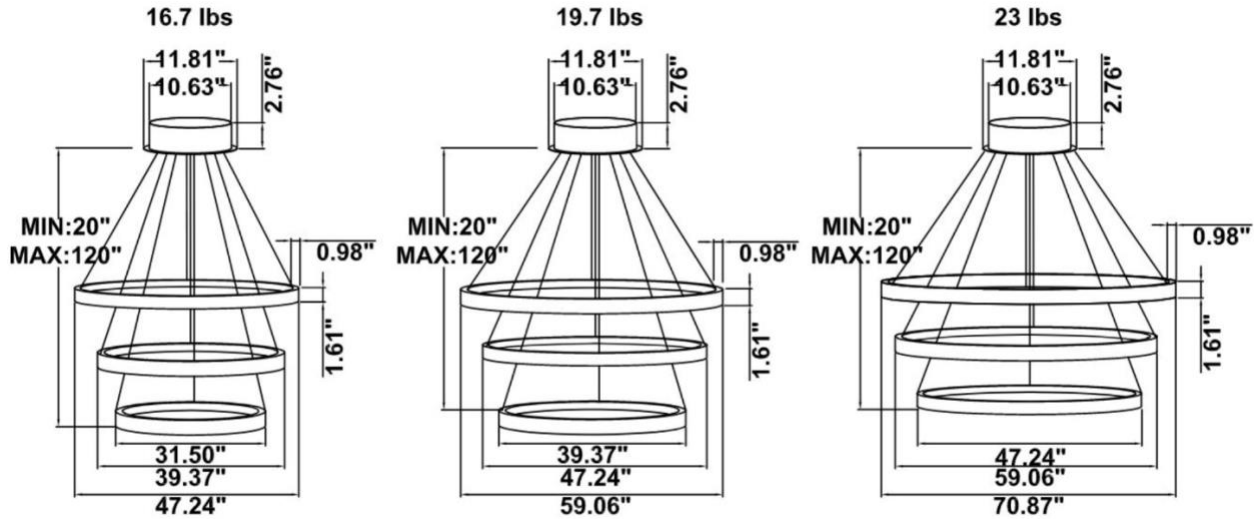

DIMENSIONS & WEIGHTS: Canopy Size for ZigBee & DMX: 15.75" x 2.76"

SB-S03A Canopy mount with ring light inside.

SB-S03B Canopy mount with ring light outside.

SB-S03C Canopy mount with swiveled rings, light inside.