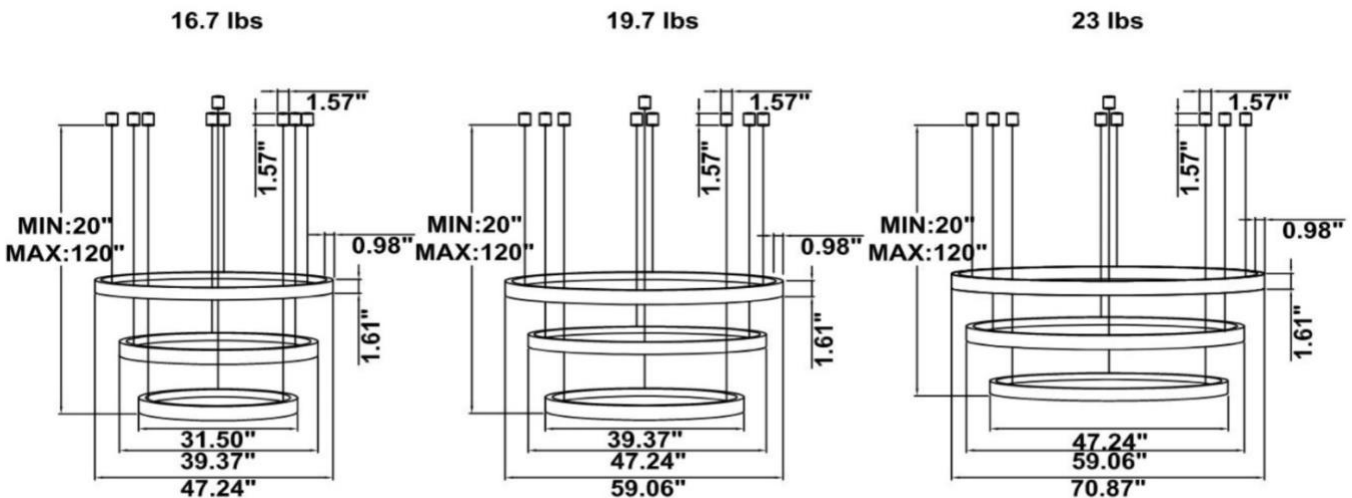

DIMENSIONS & WEIGHTS: Canopy Size for ZigBee & DMX: 15.75" x 2.76"

SB-S03A Canopy mount with ring light inside.

SB-S03B Canopy mount with ring light outside.

SB-S03C Canopy mount with swiveled rings, light inside.

SB-S03D Remote mount with canopy, cables fixed directly to the ceiling, light inside.

SB-S03E Canopy mount with swiveled rings, light outside.

SB-S03F Canopy mount with top two ring lights outside, and the bottom ring light inside.

SB-S03G Canopy mount with accent ring, light outside.

SB-S03H Remote mount with canopy, cables fixed directly to the ceiling, light outside.

SB-S03I Remote driver, cables fixed directly to the ceiling with ring light inside.
(Driver box size: L10.83" X W3.78" X H1.81")

Angle:178.26deg
Note:The Curves indicate the illuminated area and the average illumination when the luminaire is at different distance.

SB-S01A50WZ 39.37" 50W @ 4000K

Flux out:319.0 lm

Height	Eavg,Emax	Diameter
1m	101.6,167.71lx	200.00cm
2m	25.39,41.941lx	400.00cm
3m	11.28,18.641lx	600.00cm
4m	6.347,10.481lx	800.00cm
5m	4.062,6.7101lx	1000.00cm
6m	2.821,4.6601lx	1200.00cm
7m	2.073,3.4231lx	1400.00cm
8m	1.587,2.6211lx	1600.00cm
9m	1.254,2.0711lx	1800.00cm
10m	1.016,1.6771lx	2000.00cm