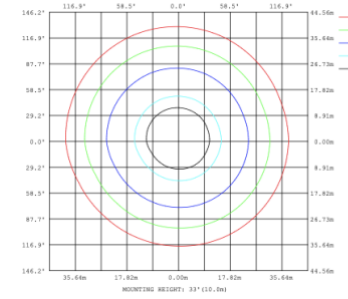

Angle:178.26deg
Note:The Curves indicate the illuminated area and the average illumination when the luminaire is at different distance.

SB-S01A50WZ 39.37" 50W @ 4000K

Flux out:319.0 lm

Height	Eavg,Emax	Diameter
1m	101.6,167.71lx	200.00cm
2m	25.39,41.941lx	400.00cm
3m	11.28,18.641lx	600.00cm
4m	6.347,10.481lx	800.00cm
5m	4.062,6.7101lx	1000.00cm
6m	2.821,4.6601lx	1200.00cm
7m	2.073,3.4231lx	1400.00cm
8m	1.587,2.6211lx	1600.00cm
9m	1.254,2.0711lx	1800.00cm
10m	1.016,1.6771lx	2000.00cm

Angle:90.00deg

SB-S01A60WZ 47.24" 60W @ 4000K

Flux out:2216 lm

Height	Eavg,Emax	Diameter
1m	0.0000,256.31lx	12591.48cm
2m	0.0000,64.071lx	25182.95cm
3m	0.0000,28.471lx	37774.43cm
4m	0.0000,16.021lx	50365.90cm
5m	0.0000,10.251lx	62957.38cm
6m	0.0000,7.1181lx	75548.85cm
7m	0.0000,5.2301lx	88140.33cm
8m	0.0000,4.0041lx	100731.80cm
9m	0.0000,3.1641lx	113323.28cm
10m	0.0000,2.5631lx	125914.75cm

Angle:178.18deg

SB-S01A70WZ 59.06" 70W @ 4000K

SB-S01A80WZ 70.87" 80W @ 4000K

Illumination inside the profile, light outside

SB-S01B40WZ 31.50" 40W @ 4000K

SB-S01B50WZ 39.37" 50W @ 4000K

SB-S01B60WZ 47.24" 60W @ 4000K

SB-S01B70WZ 59.06" 70W @ 4000K

SB-S01B80WZ 70.87" 80W @ 4000K

Flux out: 448.2 lm

Height	Eavg, Emax	Angle: 90.00deg	Diameter
1m	142.7, 208.3lx		200.00cm
2m	35.66, 52.07lx		400.00cm
3m	15.85, 23.14lx		600.00cm
4m	8.916, 13.02lx		800.00cm
5m	5.706, 8.331lx		1000.00cm
6m	3.963, 5.786lx		1200.00cm
7m	2.911, 4.251lx		1400.00cm
8m	2.229, 3.254lx		1600.00cm
9m	1.761, 2.571lx		1800.00cm
10m	1.427, 2.083lx		2000.00cm