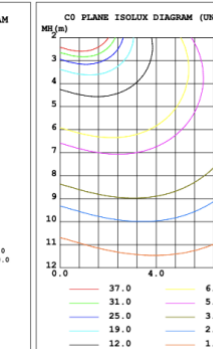

Angle:178.26deg
Note:The Curves indicate the illuminated area and the average illumination when the luminaire is at different distance.

SB-S01A50WZ 39.37" 50W @ 4000K

Flux out:319.0 lm

Height	Eavg,Emax	Diameter
1m	101.6,167.71lx	200.00cm
2m	25.39,41.941lx	400.00cm
3m	11.28,18.641lx	600.00cm
4m	6.347,10.481lx	800.00cm
5m	4.062,6.7101lx	1000.00cm
6m	2.821,4.6601lx	1200.00cm
7m	2.073,3.4231lx	1400.00cm
8m	1.587,2.6211lx	1600.00cm
9m	1.254,2.0711lx	1800.00cm
10m	1.016,1.6771lx	2000.00cm

Angle:90.00deg

SB-S01A60WZ 47.24" 60W @ 4000K

Flux out:2216 lm

Height	Eavg,Emax	Diameter
1m	0.0000,256.31lx	12591.48cm
2m	0.0000,64.071lx	25182.95cm
3m	0.0000,28.471lx	37774.43cm
4m	0.0000,16.021lx	50365.90cm
5m	0.0000,10.251lx	62957.38cm
6m	0.0000,7.1181lx	75548.85cm
7m	0.0000,5.2301lx	88140.33cm
8m	0.0000,4.0041lx	100731.80cm
9m	0.0000,3.1641lx	113323.28cm
10m	0.0000,2.5631lx	125914.75cm