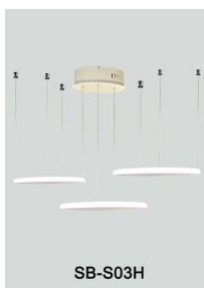

FEATURES

- 5-year limited warranty.
- Ships assembled.
- Illumination inside/outside aluminum
- Extruded aluminum housing up to 70.87", 1 continuous ring without joints.
- White frosted acrylic diffuser, Glare-free lens
- 10' standard adjustable aircraft cables/power cord adjust by push button grippers, custom length available.
- Fixture lumens per watt ratio up to 75 LPW for illumination
- Can be remote driver mounted or driver concealed within the canopy, can be mounted on sloped ceiling.

SPECIFICATIONS

- 90+ CRI.
- Input: 100-277V, 50/60Hz.
- 1-10V dimming standard, ELV / TRIAC, Dali, DMX and Zigbee available.
- UL listed, suitable for dry location. (BAA) Buy American compliant.
- Built in color temperature selectable. Choose from 3000K/3500K/4000K Or 2700K/3500K/4000K. Custom color temperatures. lumen outputs, RGBW, Tunable White available.

PARTS PACKED WITH STANDARD FIXTURE

- Plastic Anchors, Screws, Wire Connectors
- CCT Selector Switch