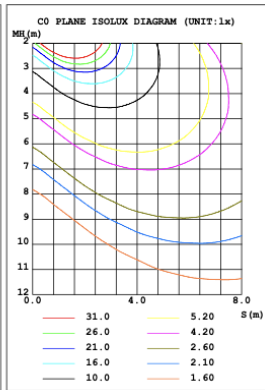

Angle:178.26deg
Note:The Curves indicate the illuminated area and the average illumination when the luminaire is at different distance.

SB-S01A50WZ 39.37" 50W @ 4000K

Flux out:319.0 lm

Height	Eavg,Emax	Diameter
1m	101.6,167.71lx	200.00cm
2m	25.39,41.941lx	400.00cm
3m	11.28,18.641lx	600.00cm
4m	6.347,10.481lx	800.00cm
5m	4.062,6.7101lx	1000.00cm
6m	2.821,4.6601lx	1200.00cm
7m	2.073,3.4231lx	1400.00cm
8m	1.587,2.6211lx	1600.00cm
9m	1.254,2.0711lx	1800.00cm
10m	1.016,1.6771lx	2000.00cm

Angle:90.00deg

SB-S01A60WZ 47.24" 60W @ 4000K

Flux out:2216 lm

Height	Eavg,Emax	Diameter
1m	0.0000,256.31lx	12591.48cm
2m	0.0000,64.071lx	25182.95cm
3m	0.0000,28.471lx	37774.43cm
4m	0.0000,16.021lx	50365.90cm
5m	0.0000,10.251lx	62957.38cm
6m	0.0000,7.1181lx	75548.85cm
7m	0.0000,5.2301lx	88140.33cm
8m	0.0000,4.0041lx	100731.80cm
9m	0.0000,3.1641lx	113323.28cm
10m	0.0000,2.5631lx	125914.75cm

Angle:178.18deg

SB-S01A70WZ 59.06" 70W @ 4000K

SB-S01A80WZ 70.87" 80W @ 4000K

Illumination inside the profile, light outside

SB-S01B40WZ 31.50" 40W @ 4000K

SB-S01B50WZ 39.37" 50W @ 4000K

SB-S01B60WZ 47.24" 60W @ 4000K

SB-S01B70WZ 59.06" 70W @ 4000K

SB-S01B80WZ 70.87" 80W @ 4000K

Flux out: 448.2 lm

Height	Eavg, Emax	Angle: 90.00deg	Diameter
1m	142.7, 208.3lx		200.00cm
2m	35.66, 52.07lx		400.00cm
3m	15.85, 23.14lx		600.00cm
4m	8.916, 13.02lx		800.00cm
5m	5.706, 8.331lx		1000.00cm
6m	3.963, 5.786lx		1200.00cm
7m	2.911, 4.251lx		1400.00cm
8m	2.229, 3.254lx		1600.00cm
9m	1.761, 2.571lx		1800.00cm
10m	1.427, 2.083lx		2000.00cm