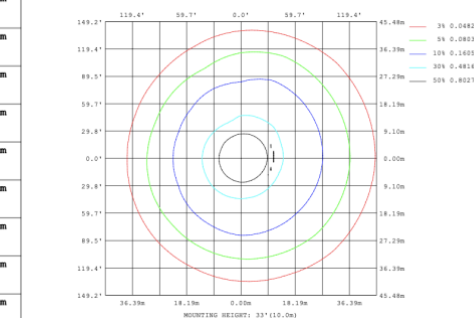

SB-S03L Canopy mount with accent ring, light inside.

PHOTOMETRIC: Illumination outside the profile, light inside

SB-S01A40WZ 31.50" 40W @ 4000K

Flux out:1430 lm

Height	Eavg,Emax	Diameter
1m	0.0000,130.01lx	13170.39cm
2m	0.0000,32.491lx	26340.78cm
3m	0.0000,14.441lx	39511.17cm
4m	0.0000,8.1231lx	52681.56cm
5m	0.0000,5.1991lx	65851.95cm
6m	0.0000,3.6101lx	79022.34cm
7m	0.0000,2.6531lx	92192.73cm
8m	0.0000,2.0311lx	105363.12cm
9m	0.0000,1.6051lx	118533.51cm
10m	0.0000,1.3001lx	131703.90cm

Angle:178.26deg
Note:The Curves indicate the illuminated area and the average illumination when the luminaire is at different distance.

SB-S01A50WZ 39.37" 50W @ 4000K

Flux out:319.0 lm

Height	Eavg,Emax	Diameter
1m	101.6,167.71lx	200.00cm
2m	25.39,41.941lx	400.00cm
3m	11.28,18.641lx	600.00cm
4m	6.347,10.481lx	800.00cm
5m	4.062,6.7101lx	1000.00cm
6m	2.821,4.6601lx	1200.00cm
7m	2.073,3.4231lx	1400.00cm
8m	1.587,2.6211lx	1600.00cm
9m	1.254,2.0711lx	1800.00cm
10m	1.016,1.6771lx	2000.00cm