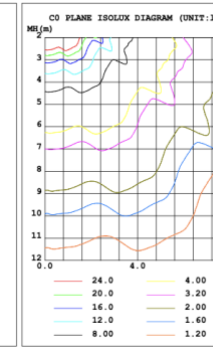

SB-S03L Canopy mount with accent ring, light inside.

PHOTOMETRIC: Illumination outside the profile, light inside

SB-S01A40WZ 31.50" 40W @ 4000K

Flux out:1430 lm

Height	Eavg,Emax	Diameter
1m	0.0000,130.01lx	13170.39cm
2m	0.0000,32.491lx	26340.78cm
3m	0.0000,14.441lx	39511.17cm
4m	0.0000,8.1231lx	52681.56cm
5m	0.0000,5.1991lx	65851.95cm
6m	0.0000,3.6101lx	79022.34cm
7m	0.0000,2.6531lx	92192.73cm
8m	0.0000,2.0311lx	105363.12cm
9m	0.0000,1.6051lx	118533.51cm
10m	0.0000,1.3001lx	131703.90cm

Angle:178.26deg
Note:The Curves indicate the illuminated area and the average illumination when the luminaire is at different distance.

SB-S01A50WZ 39.37" 50W @ 4000K

Flux out:319.0 lm

Height	Eavg,Emax	Diameter
1m	101.6,167.71lx	200.00cm
2m	25.39,41.941lx	400.00cm
3m	11.28,18.641lx	600.00cm
4m	6.347,10.481lx	800.00cm
5m	4.062,6.7101lx	1000.00cm
6m	2.821,4.6601lx	1200.00cm
7m	2.073,3.4231lx	1400.00cm
8m	1.587,2.6211lx	1600.00cm
9m	1.254,2.0711lx	1800.00cm
10m	1.016,1.6771lx	2000.00cm