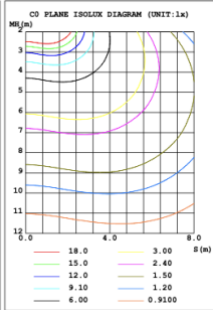

PHOTOMETRIC: Illumination outside the profile, light inside

SB-S01A40WZ 31.50" 40W @ 4000K

Flux out:1430 lm

Height	Eavg,Emax	Diameter
1m	0.0000,130.01lx	13170.39cm
2m	0.0000,32.491lx	26340.78cm
3m	0.0000,14.441lx	39511.17cm
4m	0.0000,8.1231lx	52681.56cm
5m	0.0000,5.1991lx	65851.95cm
6m	0.0000,3.6101lx	79022.34cm
7m	0.0000,2.6531lx	92192.73cm
8m	0.0000,2.0311lx	105363.12cm
9m	0.0000,1.6051lx	118533.51cm
10m	0.0000,1.3001lx	131703.90cm