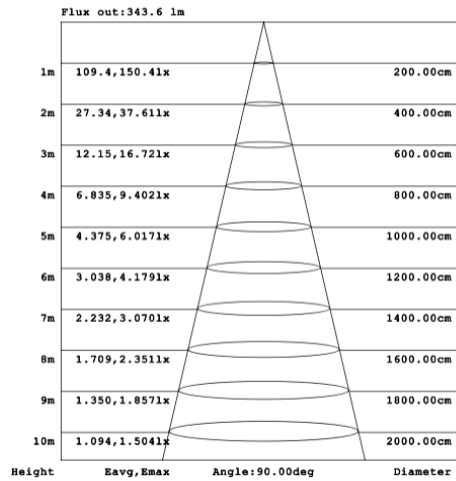

Angle:178.26deg
Note:The Curves indicate the illuminated area and the average illumination when the luminaire is at different distance.

SB-S01A50WZ 39.37" 50W @ 4000K

Flux out:319.0 lm

Height	Eavg,Emax	Diameter
1m	101.6,167.71lx	200.00cm
2m	25.39,41.941lx	400.00cm
3m	11.28,18.641lx	600.00cm
4m	6.347,10.481lx	800.00cm
5m	4.062,6.7101lx	1000.00cm
6m	2.821,4.6601lx	1200.00cm
7m	2.073,3.4231lx	1400.00cm
8m	1.587,2.6211lx	1600.00cm
9m	1.254,2.0711lx	1800.00cm
10m	1.016,1.6771lx	2000.00cm

Angle:90.00deg

SB-S01A60WZ 47.24" 60W @ 4000K

Flux out:2216 lm

Height	Eavg,Emax	Diameter
1m	0.0000,256.31lx	12591.48cm
2m	0.0000,64.071lx	25182.95cm
3m	0.0000,28.471lx	37774.43cm
4m	0.0000,16.021lx	50365.90cm
5m	0.0000,10.251lx	62957.38cm
6m	0.0000,7.1181lx	75548.85cm
7m	0.0000,5.2301lx	88140.33cm
8m	0.0000,4.0041lx	100731.80cm
9m	0.0000,3.1641lx	113323.28cm
10m	0.0000,2.5631lx	125914.75cm

Angle:178.18deg

SB-S01A70WZ 59.06" 70W @ 4000K

SB-S01A80WZ 70.87" 80W @ 4000K

Illumination inside the profile, light outside

SB-S01B40WZ 31.50" 40W @ 4000K

SB-S01B50WZ 39.37" 50W @ 4000K

SB-S01B60WZ 47.24" 60W @ 4000K

SB-S01B70WZ 59.06" 70W @ 4000K

SB-S01B80WZ 70.87" 80W @ 4000K

Flux out: 448.2 lm

Height	Eavg, Emax	Angle: 90.00deg	Diameter
1m	142.7, 208.3lx		200.00cm
2m	35.66, 52.07lx		400.00cm
3m	15.85, 23.14lx		600.00cm
4m	8.916, 13.02lx		800.00cm
5m	5.706, 8.331lx		1000.00cm
6m	3.963, 5.786lx		1200.00cm
7m	2.911, 4.251lx		1400.00cm
8m	2.229, 3.254lx		1600.00cm
9m	1.761, 2.571lx		1800.00cm
10m	1.427, 2.083lx		2000.00cm