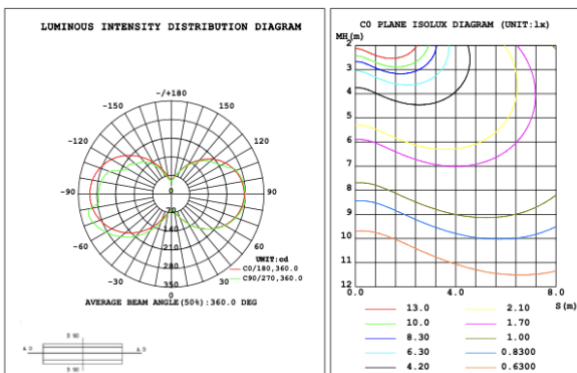

Angle:178.26deg
Note:The Curves indicate the illuminated area and the average illumination when the luminaire is at different distance.

SB-S01A50WZ 39.37" 50W @ 4000K

Flux out:319.0 lm

Height	Eavg,Emax	Diameter
1m	101.6,167.71lx	200.00cm
2m	25.39,41.941lx	400.00cm
3m	11.28,18.641lx	600.00cm
4m	6.347,10.481lx	800.00cm
5m	4.062,6.7101lx	1000.00cm
6m	2.821,4.6601lx	1200.00cm
7m	2.073,3.4231lx	1400.00cm
8m	1.587,2.6211lx	1600.00cm
9m	1.254,2.0711lx	1800.00cm
10m	1.016,1.6771lx	2000.00cm

Angle:90.00deg

SB-S01A60WZ 47.24" 60W @ 4000K

Flux out:2216 lm

Height	Eavg,Emax	Diameter
1m	0.0000,256.31lx	12591.48cm
2m	0.0000,64.071lx	25182.95cm
3m	0.0000,28.471lx	37774.43cm
4m	0.0000,16.021lx	50365.90cm
5m	0.0000,10.251lx	62957.38cm
6m	0.0000,7.1181lx	75548.85cm
7m	0.0000,5.2301lx	88140.33cm
8m	0.0000,4.0041lx	100731.80cm
9m	0.0000,3.1641lx	113323.28cm
10m	0.0000,2.5631lx	125914.75cm

Angle:178.18deg

SB-S01A70WZ 59.06" 70W @ 4000K

SB-S01A80WZ 70.87" 80W @ 4000K

Illumination inside the profile, light outside

SB-S01B40WZ 31.50" 40W @ 4000K

SB-S01B50WZ 39.37" 50W @ 4000K

SB-S01B60WZ 47.24" 60W @ 4000K

SB-S01B70WZ 59.06" 70W @ 4000K

SB-S01B80WZ 70.87" 80W @ 4000K

Flux out: 448.2 lm

Height	Eavg, Emax	Angle: 90.00deg	Diameter
1m	142.7, 208.3lx		200.00cm
2m	35.66, 52.07lx		400.00cm
3m	15.85, 23.14lx		600.00cm
4m	8.916, 13.02lx		800.00cm
5m	5.706, 8.331lx		1000.00cm
6m	3.963, 5.786lx		1200.00cm
7m	2.911, 4.251lx		1400.00cm
8m	2.229, 3.254lx		1600.00cm
9m	1.761, 2.571lx		1800.00cm
10m	1.427, 2.083lx		2000.00cm