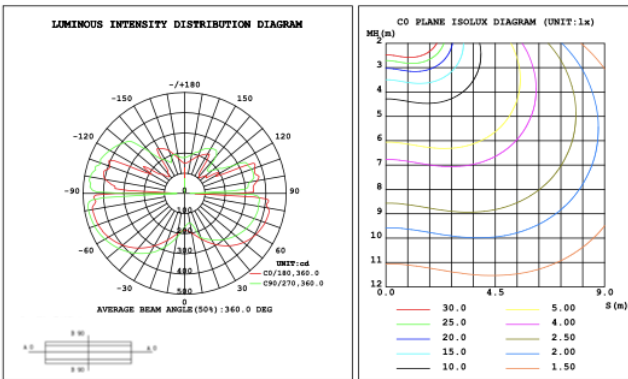

Angle:178.26deg
Note:The Curves indicate the illuminated area and the average illumination when the luminaire is at different distance.

SB-S01A50WZ 39.37" 50W @ 4000K

Flux out:319.0 lm

Height	Eavg,Emax	Diameter
1m	101.6,167.71lx	200.00cm
2m	25.39,41.941lx	400.00cm
3m	11.28,18.641lx	600.00cm
4m	6.347,10.481lx	800.00cm
5m	4.062,6.7101lx	1000.00cm
6m	2.821,4.6601lx	1200.00cm
7m	2.073,3.4231lx	1400.00cm
8m	1.587,2.6211lx	1600.00cm
9m	1.254,2.0711lx	1800.00cm
10m	1.016,1.6771lx	2000.00cm

Angle:90.00deg

SB-S01A60WZ 47.24" 60W @ 4000K

Flux out:2216 lm

Height	Eavg,Emax	Diameter
1m	0.0000,256.31lx	12591.48cm
2m	0.0000,64.071lx	25182.95cm
3m	0.0000,28.471lx	37774.43cm
4m	0.0000,16.021lx	50365.90cm
5m	0.0000,10.251lx	62957.38cm
6m	0.0000,7.1181lx	75548.85cm
7m	0.0000,5.2301lx	88140.33cm
8m	0.0000,4.0041lx	100731.80cm
9m	0.0000,3.1641lx	113323.28cm
10m	0.0000,2.5631lx	125914.75cm

Angle:178.18deg

SB-S01A70WZ 59.06" 70W @ 4000K

SB-S01A80WZ 70.87" 80W @ 4000K

Illumination inside the profile, light outside

SB-S01B40WZ 31.50" 40W @ 4000K

SB-S01B50WZ 39.37" 50W @ 4000K

SB-S01B60WZ 47.24" 60W @ 4000K

SB-S01B70WZ 59.06" 70W @ 4000K

SB-S01B80WZ 70.87" 80W @ 4000K

Flux out: 448.2 lm

Height	Eavg, Emax	Angle: 90.00deg	Diameter
1m	142.7, 208.3lx		200.00cm
2m	35.66, 52.07lx		400.00cm
3m	15.85, 23.14lx		600.00cm
4m	8.916, 13.02lx		800.00cm
5m	5.706, 8.331lx		1000.00cm
6m	3.963, 5.786lx		1200.00cm
7m	2.911, 4.251lx		1400.00cm
8m	2.229, 3.254lx		1600.00cm
9m	1.761, 2.571lx		1800.00cm
10m	1.427, 2.083lx		2000.00cm