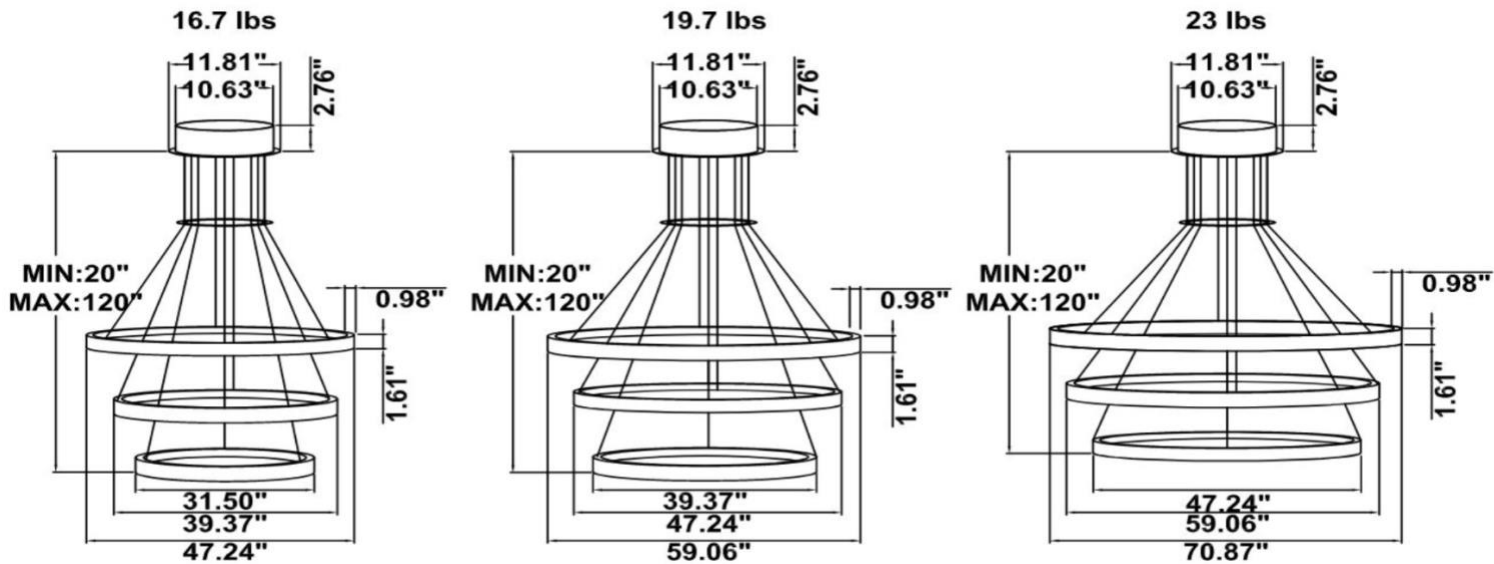

DIMENSIONS & WEIGHTS: Canopy Size for ZigBee & DMX: 15.75" x 2.76"

SB-S03A Canopy mount with ring light inside.

SB-S03B Canopy mount with ring light outside.

SB-S03C Canopy mount with swiveled rings, light inside.

SB-S03G Canopy mount with accent ring, light outside.

SB-S03H Remote mount with canopy, cables fixed directly to the ceiling, light outside.

SB-S03I Remote driver, cables fixed directly to the ceiling with ring light inside.
(Driver box size: L10.83" X W3.78" X H1.81")

SB-S03L Canopy mount with accent ring, light inside.

PHOTOMETRIC: Illumination outside the profile, light inside

SB-S01A40WZ 31.50" 40W @ 4000K

Flux out:1430 lm

Height	Eavg,Emax	Diameter
1m	0.0000,130.01lx	13170.39cm
2m	0.0000,32.491lx	26340.78cm
3m	0.0000,14.441lx	39511.17cm
4m	0.0000,8.1231lx	52681.56cm
5m	0.0000,5.1991lx	65851.95cm
6m	0.0000,3.6101lx	79022.34cm
7m	0.0000,2.6531lx	92192.73cm
8m	0.0000,2.0311lx	105363.12cm
9m	0.0000,1.6051lx	118533.51cm
10m	0.0000,1.3001lx	131703.90cm

Angle:178.26deg
Note:The Curves indicate the illuminated area and the average illumination when the luminaire is at different distance.

SB-S01A50WZ 39.37" 50W @ 4000K

Flux out:319.0 lm

Height	Eavg,Emax	Diameter
1m	101.6,167.71lx	200.00cm
2m	25.39,41.941lx	400.00cm
3m	11.28,18.641lx	600.00cm
4m	6.347,10.481lx	800.00cm
5m	4.062,6.7101lx	1000.00cm
6m	2.821,4.6601lx	1200.00cm
7m	2.073,3.4231lx	1400.00cm
8m	1.587,2.6211lx	1600.00cm
9m	1.254,2.0711lx	1800.00cm
10m	1.016,1.6771lx	2000.00cm