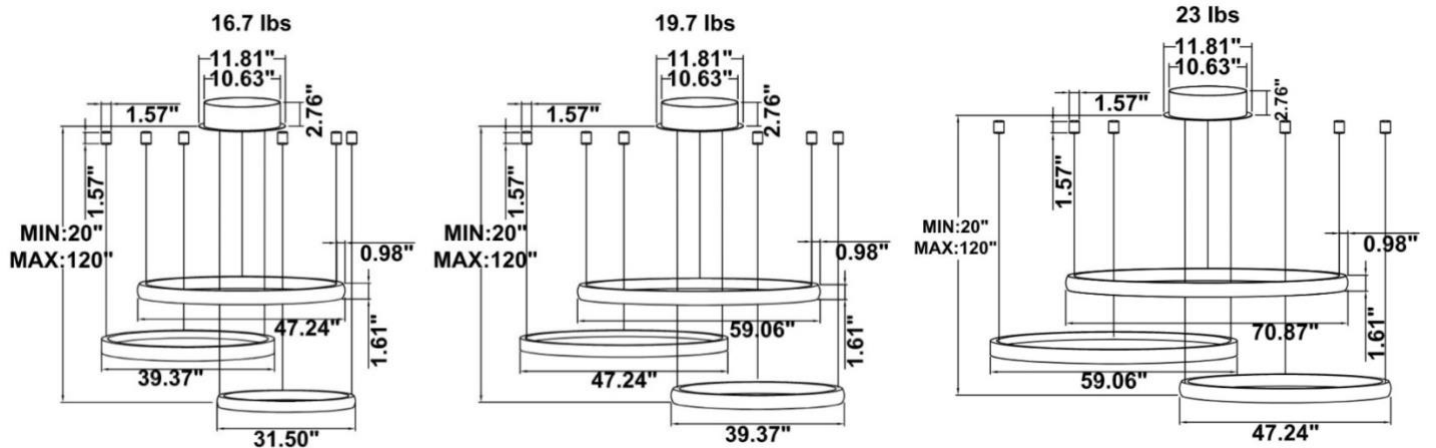

DIMENSIONS & WEIGHTS: Canopy Size for ZigBee & DMX: 15.75" x 2.76"

SB-S03A Canopy mount with ring light inside.

SB-S03B Canopy mount with ring light outside.

SB-S03C Canopy mount with swiveled rings, light inside.

SB-S03G Canopy mount with accent ring, light outside.

SB-S03H Remote mount with canopy, cables fixed directly to the ceiling, light outside.

SB-S03I Remote driver, cables fixed directly to the ceiling with ring light inside.
(Driver box size: L10.83" X W3.78" X H1.81")

SB-S03L Canopy mount with accent ring, light inside.

PHOTOMETRIC: Illumination outside the profile, light inside

SB-S01A40WZ 31.50" 40W @ 4000K

Flux out:1430 lm

Height	Eavg,Emax	Diameter
1m	0.0000,130.01lx	13170.39cm
2m	0.0000,32.491lx	26340.78cm
3m	0.0000,14.441lx	39511.17cm
4m	0.0000,8.1231lx	52681.56cm
5m	0.0000,5.1991lx	65851.95cm
6m	0.0000,3.6101lx	79022.34cm
7m	0.0000,2.6531lx	92192.73cm
8m	0.0000,2.0311lx	105363.12cm
9m	0.0000,1.6051lx	118533.51cm
10m	0.0000,1.3001lx	131703.90cm

Angle:178.26deg
Note:The Curves indicate the illuminated area and the average illumination when the luminaire is at different distance.

SB-S01A50WZ 39.37" 50W @ 4000K

Flux out:319.0 lm

Height	Eavg,Emax	Diameter
1m	101.6,167.71lx	200.00cm
2m	25.39,41.941lx	400.00cm
3m	11.28,18.641lx	600.00cm
4m	6.347,10.481lx	800.00cm
5m	4.062,6.7101lx	1000.00cm
6m	2.821,4.6601lx	1200.00cm
7m	2.073,3.4231lx	1400.00cm
8m	1.587,2.6211lx	1600.00cm
9m	1.254,2.0711lx	1800.00cm
10m	1.016,1.6771lx	2000.00cm