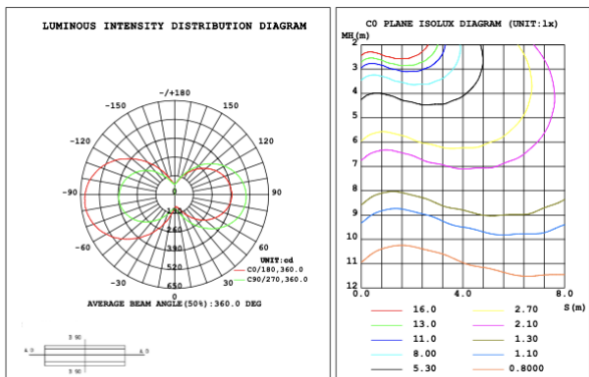

Angle:178.26deg
Note:The Curves indicate the illuminated area and the average illumination when the luminaire is at different distance.

SB-S01A50WZ 39.37" 50W @ 4000K

Flux out:319.0 lm

Height	Eavg,Emax	Diameter
1m	101.6,167.71lx	200.00cm
2m	25.39,41.941lx	400.00cm
3m	11.28,18.641lx	600.00cm
4m	6.347,10.481lx	800.00cm
5m	4.062,6.7101lx	1000.00cm
6m	2.821,4.6601lx	1200.00cm
7m	2.073,3.4231lx	1400.00cm
8m	1.587,2.6211lx	1600.00cm
9m	1.254,2.0711lx	1800.00cm
10m	1.016,1.6771lx	2000.00cm

Angle:90.00deg

SB-S01A60WZ 47.24" 60W @ 4000K

Flux out:2216 lm

Height	Eavg,Emax	Diameter
1m	0.0000,256.31lx	12591.48cm
2m	0.0000,64.071lx	25182.95cm
3m	0.0000,28.471lx	37774.43cm
4m	0.0000,16.021lx	50365.90cm
5m	0.0000,10.251lx	62957.38cm
6m	0.0000,7.1181lx	75548.85cm
7m	0.0000,5.2301lx	88140.33cm
8m	0.0000,4.0041lx	100731.80cm
9m	0.0000,3.1641lx	113323.28cm
10m	0.0000,2.5631lx	125914.75cm

Angle:178.18deg

SB-S01A70WZ 59.06" 70W @ 4000K

SB-S01A80WZ 70.87" 80W @ 4000K

Illumination inside the profile, light outside

SB-S01B40WZ 31.50" 40W @ 4000K

SB-S01B50WZ 39.37" 50W @ 4000K

SB-S01B60WZ 47.24" 60W @ 4000K

SB-S01B70WZ 59.06" 70W @ 4000K

SB-S01B80WZ 70.87" 80W @ 4000K

Flux out: 448.2 lm

Height	Eavg, Emax	Angle: 90.00deg	Diameter
1m	142.7, 208.3lx		200.00cm
2m	35.66, 52.07lx		400.00cm
3m	15.85, 23.14lx		600.00cm
4m	8.916, 13.02lx		800.00cm
5m	5.706, 8.331lx		1000.00cm
6m	3.963, 5.786lx		1200.00cm
7m	2.911, 4.251lx		1400.00cm
8m	2.229, 3.254lx		1600.00cm
9m	1.761, 2.571lx		1800.00cm
10m	1.427, 2.083lx		2000.00cm