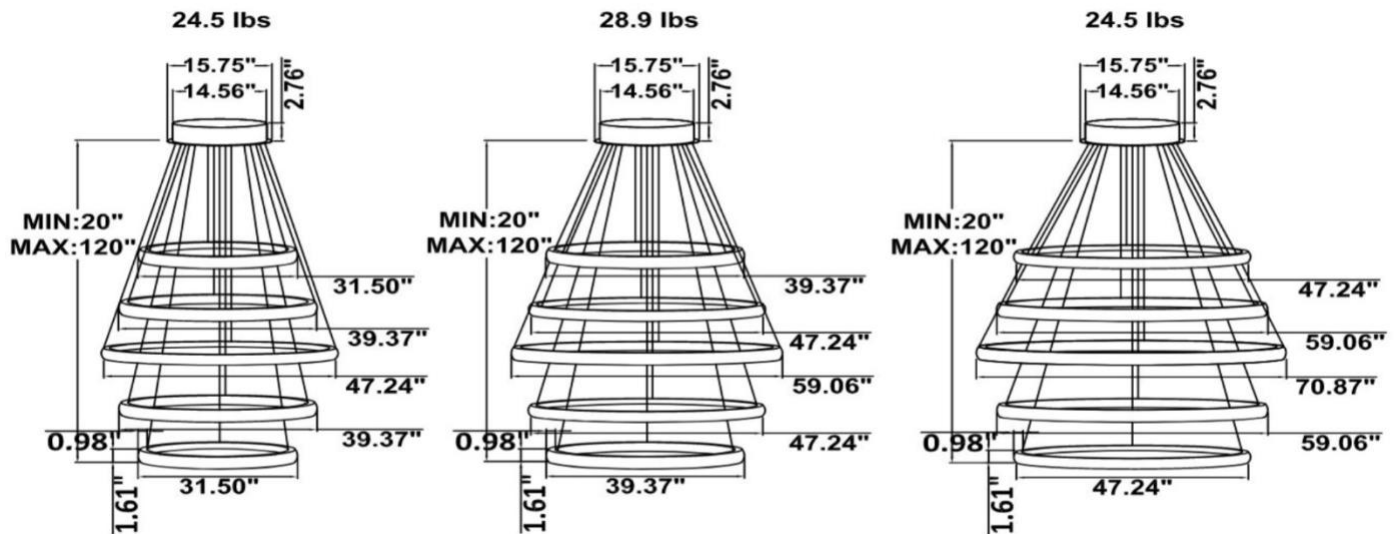

SB-S05E Canopy mount with first, third and last tier with inside light, second and fourth with outside light.