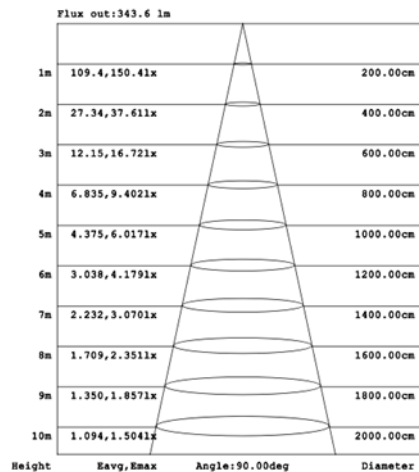

24.5 lbs

28.9 lbs

34.5 lbs

PHOTOMETRIC: Illumination outside the profile, light inside

SB-S01A40WZ 31.50" 40W @ 4000K

SB-S01A50WZ 39.37" 50W @ 4000K

SB-S01A60WZ 47.24" 60W @ 4000K

SB-S01A70WZ 59.06" 70W @ 4000K

SB-S01A80WZ 70.87" 80W @ 4000K

Illumination inside the profile, light outside

SB-S01B40WZ 31.50" 40W @ 4000K

SB-S01B50WZ 39.37" 50W @ 4000K

SB-S01B60WZ 47.24" 60W @ 4000K

SB-S01B70WZ 59.06" 70W @ 4000K

SB-S01B80WZ 70.87" 80W @ 4000K