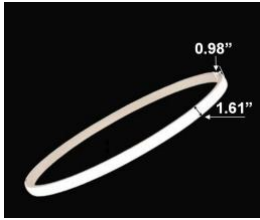

Introducing the Kimberley Circular Lighting, a harmonious blend of modern design and functionality. Crafted from extruded aluminum with meticulously designed lenses, these luminaires offer options illumination inside or outside. Available in sizes ranging from 31.5" to 70.87", allowing for versatile configurations. With tunable white and RGBW options, select from over 6,500 powder-coated colors to set the perfect ambiance. Delivered fully assembled for your convenience.

FEATURES

- 5-year limited warranty.
- Ships assembled.
- Illumination inside or outside the profile.
- Extruded aluminum housing up to 70.87", 1 continuous ring without joints.
- Fixture lumens per watt ratio up to 75 LPW for illumination.
- 10' standard adjustable aircraft cables/power cord adjust by push button grippers, custom length available.
- Can be remote driver mounted or driver concealed within the canopy, can be mounted on sloped ceiling.

SPECIFICATIONS

- 90+ CRI.
- Input: 100-277V, 50/60Hz.
- 1-10V dimming standard, ELV / TRIAC, Dali, DMX, ZigBee available.
- UL listed, suitable for dry location. (BAA) Buy American compliant.
- Built in color temperature selectable. Choose from 3000K/3500K/4000K Or 2700K/3500K/4000K. Custom color temperatures. lumen outputs, RGBW, Tunable White available.

PARTS PACKED WITH STANDARD FIXTURE

- Plastic Anchors, Screws, Wire Connectors
- CCT Selector Switch