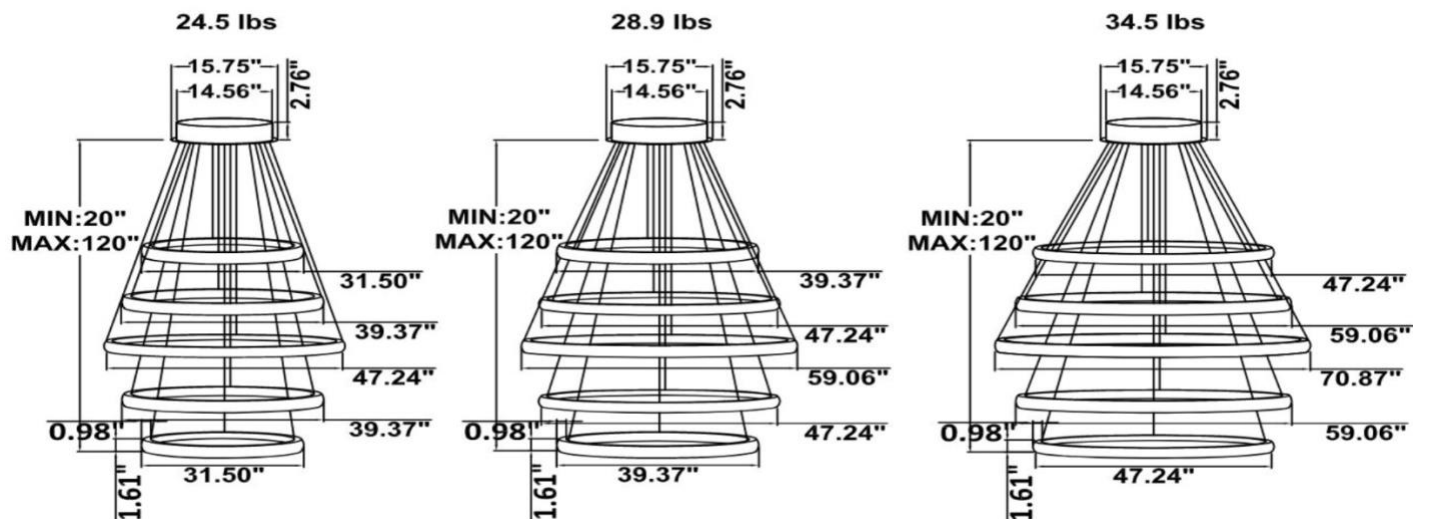

DIMENSIONS & WEIGHTS: Canopy Size for ZigBee & DMX: 15.75" x 2.76"

SB-S05A

Canopy mount with ring light inside.

SB-S05B

Canopy mount with ring light outside.

SB-S05C

Canopy mount with swiveled rings, top and 4th ring light inside, 2nd, 3rd, and 5th ring light outside.

30.5 lbs

SB-S05D Canopy mount with ring light inside.

SB-S05E Canopy mount with first, third and last tier with inside light, second and fourth with outside light.

SB-S05F Canopy mount with ring light outside.