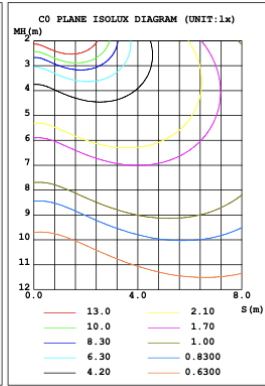

Illumination inside the profile, light outside

SB-S01B40WZ 31.50" 40W @ 4000K