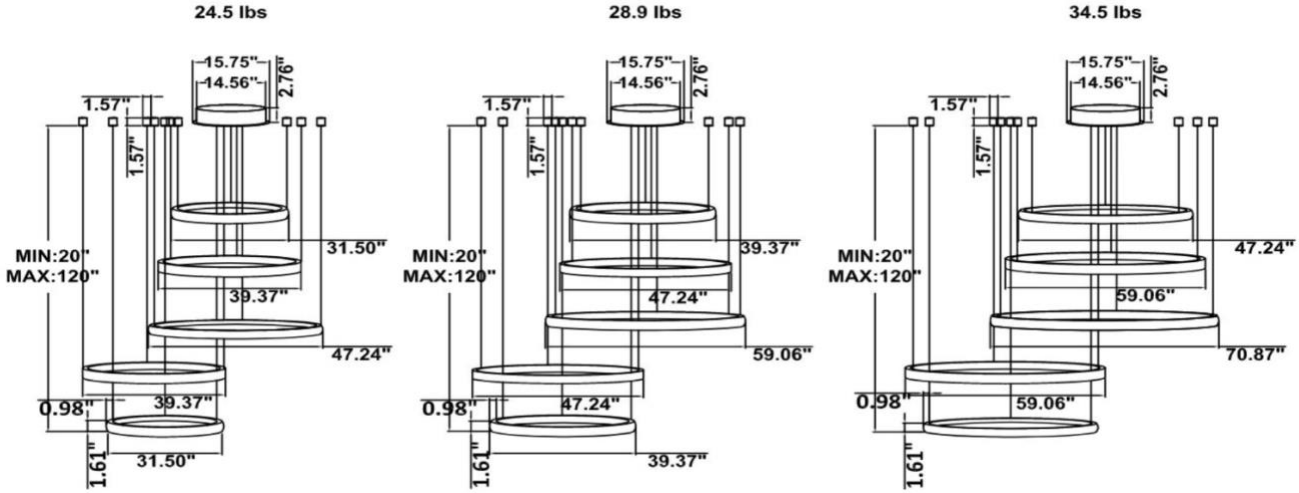

FEATURES

- 5-year limited warranty.
- Ships assembled.
- Illumination inside or outside the profile.
- Extruded aluminum housing up to 70.87", 1 continuous ring without joints.
- Fixture lumens per watt ratio up to 75 LPW for illumination.
- 10' standard adjustable aircraft cables/power cord adjust by push button grippers, custom length available.
- Can be remote driver mounted or driver concealed within the canopy, can be mounted on sloped ceiling.

DIMENSIONS & WEIGHTS: Canopy Size for ZigBee & DMX: 15.75" x 2.76"

SB-S05A

Canopy mount with ring light inside.

SB-S05B

Canopy mount with ring light outside.

SB-S05C

Canopy mount with swiveled rings, top and 4th ring light inside, 2nd, 3rd, and 5th ring light outside.

SB-S05G Canopy mount with accent ring, light inside.

SB-S05H Remote mount and canopy with ring light outside.

SB-S05I Canopy mount with swiveled rings, light inside.

SB-S05J Remote mount and canopy with cables fixed directly into the ceiling. First, third and last tier with outside light, second and fourth with inside light.

SB-S05K Remote mount and canopy with cables fixed directly into the ceiling, light inside.

SB-S05L Canopy mount with swiveled rings, light outside.

SB-S05R Remote driver with cables fixed directly to the ceiling, ring light inside.
(Driver box size: L10.83" X W3.78" X H1.81")