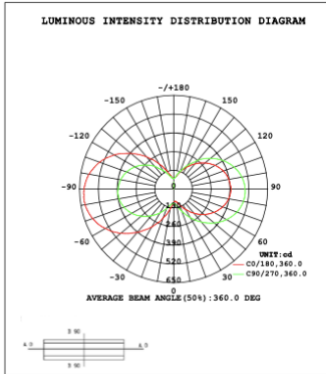

24.5 lbs

28.9 lbs

34.5 lbs

PHOTOMETRIC: Illumination outside the profile, light inside

SB-S01A40WZ 31.50" 40W @ 4000K

SB-S01A50WZ 39.37" 50W @ 4000K

SB-S01A60WZ 47.24" 60W @ 4000K

SB-S01A70WZ 59.06" 70W @ 4000K

SB-S01A80WZ 70.87" 80W @ 4000K

Illumination inside the profile, light outside

SB-S01B40WZ 31.50" 40W @ 4000K

SB-S01B50WZ 39.37" 50W @ 4000K

SB-S01B60WZ 47.24" 60W @ 4000K

SB-S01B70WZ 59.06" 70W @ 4000K

SB-S01B80WZ 70.87" 80W @ 4000K