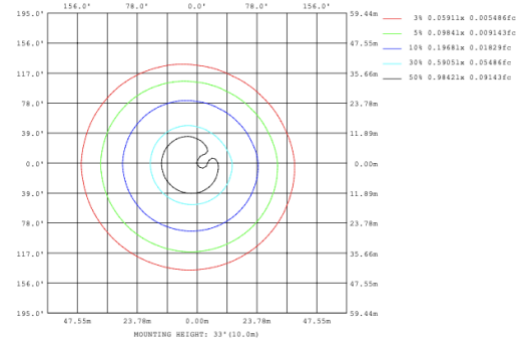

24.5 lbs

28.9 lbs

34.5 lbs

PHOTOMETRIC: Illumination outside the profile, light inside

SB-S01A40WZ 31.50" 40W @ 4000K

SB-S01A50WZ 39.37" 50W @ 4000K

SB-S01A60WZ 47.24" 60W @ 4000K

SB-S01A70WZ 59.06" 70W @ 4000K

SB-S01A80WZ 70.87" 80W @ 4000K

Illumination inside the profile, light outside

SB-S01B40WZ 31.50" 40W @ 4000K

SB-S01B50WZ 39.37" 50W @ 4000K

SB-S01B60WZ 47.24" 60W @ 4000K

SB-S01B70WZ 59.06" 70W @ 4000K

SB-S01B80WZ 70.87" 80W @ 4000K