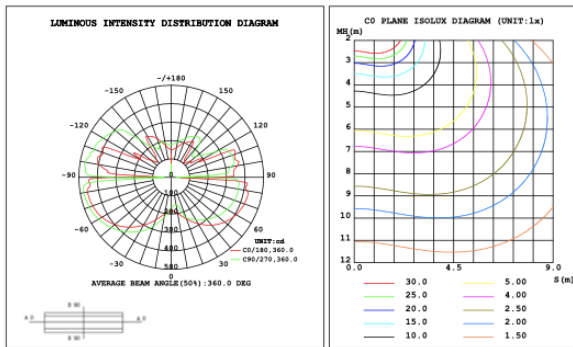

24.5 lbs

28.9 lbs

34.5 lbs

PHOTOMETRIC: Illumination outside the profile, light inside

SB-S01A40WZ 31.50" 40W @ 4000K

SB-S01A50WZ 39.37" 50W @ 4000K

SB-S01A60WZ 47.24" 60W @ 4000K

SB-S01A70WZ 59.06" 70W @ 4000K

SB-S01A80WZ 70.87" 80W @ 4000K

Illumination inside the profile, light outside

SB-S01B40WZ 31.50" 40W @ 4000K

SB-S01B50WZ 39.37" 50W @ 4000K

SB-S01B60WZ 47.24" 60W @ 4000K

SB-S01B70WZ 59.06" 70W @ 4000K

SB-S01B80WZ 70.87" 80W @ 4000K