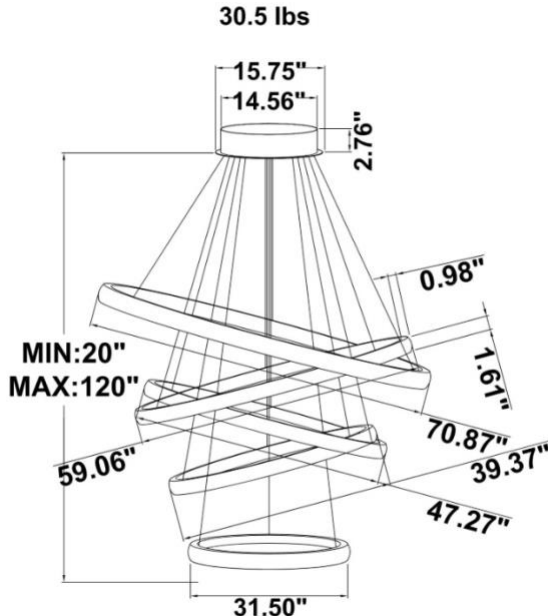

FEATURES

- 5-year limited warranty.
- Ships assembled.
- Illumination inside or outside the profile.
- Extruded aluminum housing up to 70.87", 1 continuous ring without joints.
- Fixture lumens per watt ratio up to 75 LPW for illumination.
- 10' standard adjustable aircraft cables/power cord adjust by push button grippers, custom length available.
- Can be remote driver mounted or driver concealed within the canopy, can be mounted on sloped ceiling.

DIMENSIONS & WEIGHTS: Canopy Size for ZigBee & DMX: 15.75" x 2.76"

SB-S05A

Canopy mount with ring light inside.

SB-S05B

Canopy mount with ring light outside.

SB-S05C

Canopy mount with swiveled rings, top and 4th ring light inside, 2nd, 3rd, and 5th ring light outside.

SB-S05G Canopy mount with accent ring, light inside.

SB-S05H Remote mount and canopy with ring light outside.

SB-S05I Canopy mount with swiveled rings, light inside.

SB-S05J Remote mount and canopy with cables fixed directly into the ceiling. First, third and last tier with outside light, second and fourth with inside light.

SB-S05K Remote mount and canopy with cables fixed directly into the ceiling, light inside.

SB-S05L Canopy mount with swiveled rings, light outside.

SB-S05R Remote driver with cables fixed directly to the ceiling, ring light inside.
(Driver box size: L10.83" X W3.78" X H1.81")