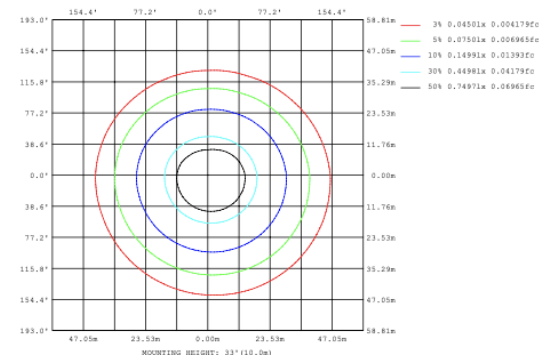

24.5 lbs

28.9 lbs

34.5 lbs

PHOTOMETRIC: Illumination outside the profile, light inside

SB-S01A40WZ 31.50" 40W @ 4000K

SB-S01A50WZ 39.37" 50W @ 4000K

SB-S01A60WZ 47.24" 60W @ 4000K

SB-S01A70WZ 59.06" 70W @ 4000K

SB-S01A80WZ 70.87" 80W @ 4000K

Illumination inside the profile, light outside

SB-S01B40WZ 31.50" 40W @ 4000K

SB-S01B50WZ 39.37" 50W @ 4000K

SB-S01B60WZ 47.24" 60W @ 4000K

SB-S01B70WZ 59.06" 70W @ 4000K

SB-S01B80WZ 70.87" 80W @ 4000K