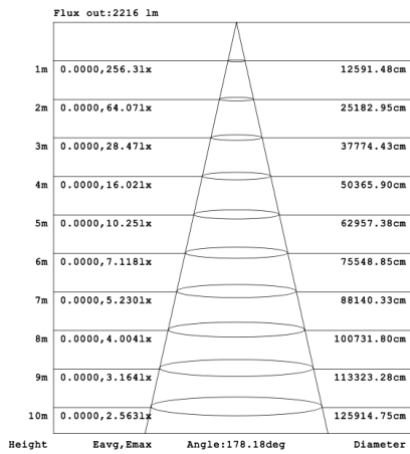

24.5 lbs

28.9 lbs

34.5 lbs

PHOTOMETRIC: Illumination outside the profile, light inside

SB-S01A40WZ 31.50" 40W @ 4000K

SB-S01A50WZ 39.37" 50W @ 4000K

SB-S01A60WZ 47.24" 60W @ 4000K

SB-S01A70WZ 59.06" 70W @ 4000K