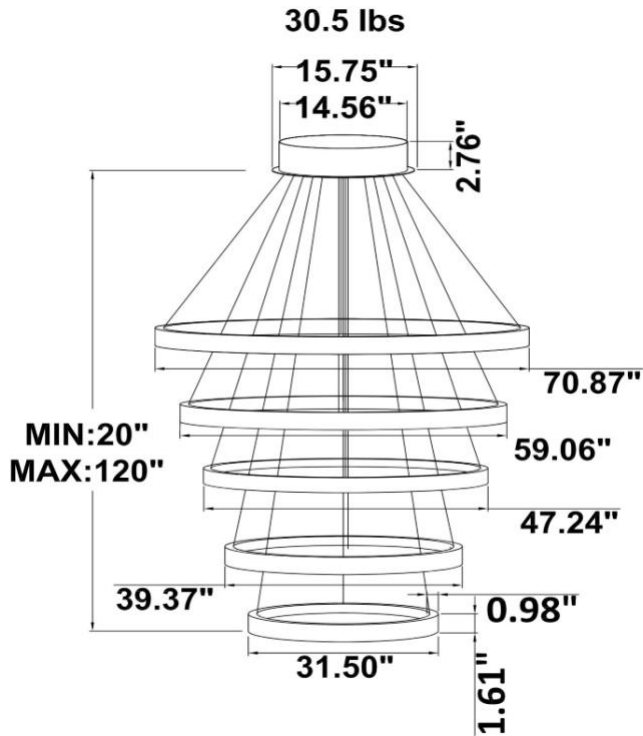

FEATURES

- 5-year limited warranty.
- Ships assembled.
- Illumination inside or outside the profile.
- Extruded aluminum housing up to 70.87", 1 continuous ring without joints.
- Fixture lumens per watt ratio up to 75 LPW for illumination.
- 10' standard adjustable aircraft cables/power cord adjust by push button grippers, custom length available.
- Can be remote driver mounted or driver concealed within the canopy, can be mounted on sloped ceiling.

LUMEN OUTPUT

Model Number	Size	Wattage	Kevin Temp field selectable	Lumen
SB-S05A/B/C/I/L	70.87"+59.06" +47.28" +39.37"+31.5"	300W	2700K/3500K/3500K 3000K/3500K/4000K	22500lm
SB-S05D/E/F/G	31.50"+39.37"+47.24"+39.37"+31.50"	240W	2700K/3500K/3500K 3000K/3500K/4000K	18000lm
	39.37"+47.24"+59.06"+47.24"+39.37"	290W		21750lm
	47.24"+59.06"+70.87"+59.06"+47.24"	340W		25500lm
SB-S05H/J/K/R	31.50"+39.37"+47.24"+39.37"+31.50"	240W	2700K/3500K/3500K 3000K/3500K/4000K	18000lm
	39.37"+47.24"+59.06"+47.24"+39.37"	290W		21750lm
	47.24"+59.06"+70.87"+59.06"+47.24"	340W		25500lm

DIMENSIONS & WEIGHTS: Canopy Size for ZigBee & DMX: 15.75" x 2.76"

SB-S05A

Canopy mount with ring light inside.

SB-S05B

Canopy mount with ring light outside.

SB-S05C

Canopy mount with swiveled rings, top and 4th ring light inside, 2nd, 3rd, and 5th ring light outside.