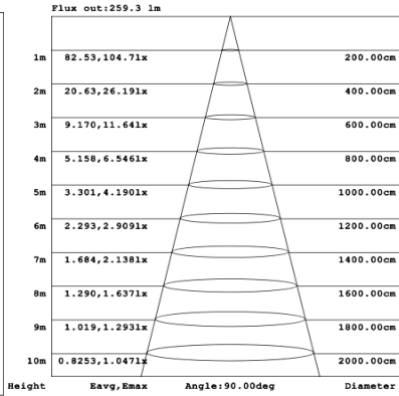

Illumination inside the profile, light outside

SB-S01B40WZ 31.50" 40W @ 4000K