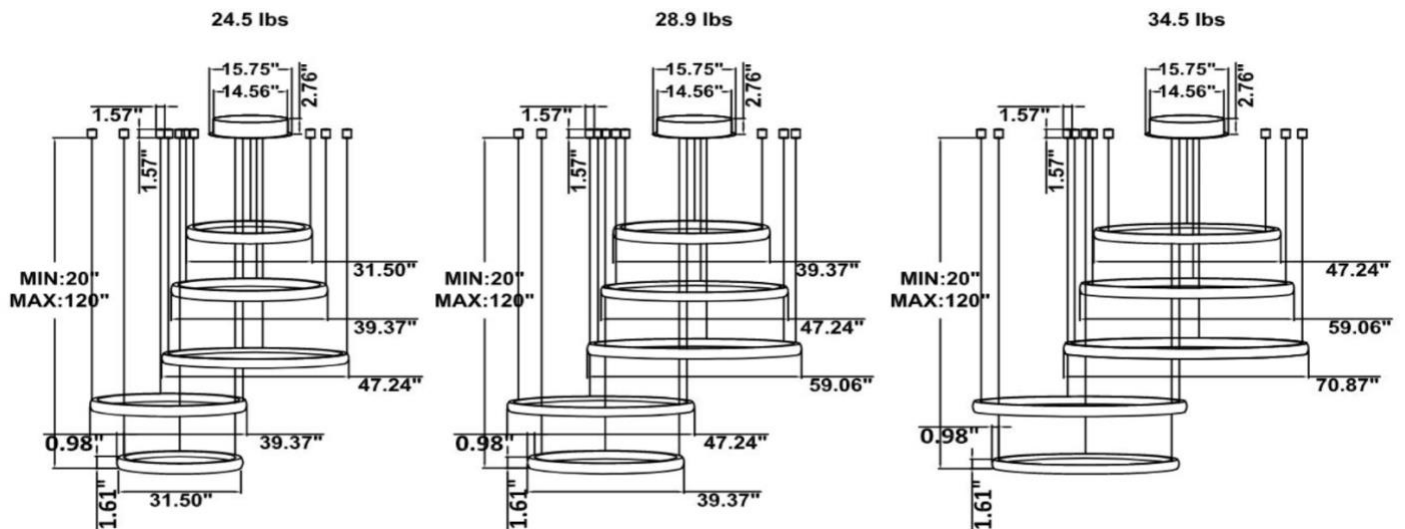

SB-S05H Remote mount and canopy with ring light outside.