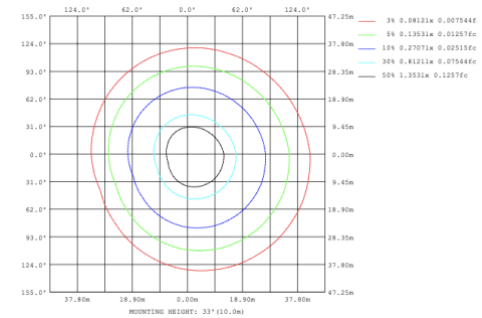

SB-S01A80WZ 70.87" 80W @ 4000K