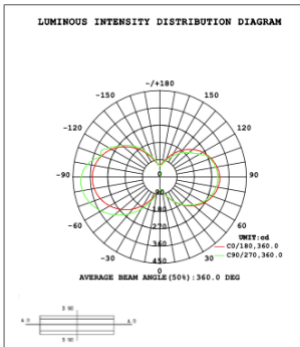

24.5 lbs

28.9 lbs

34.5 lbs

PHOTOMETRIC: Illumination outside the profile, light inside

SB-S01A40WZ 31.50" 40W @ 4000K

SB-S01A50WZ 39.37" 50W @ 4000K

SB-S01A60WZ 47.24" 60W @ 4000K

SB-S01A70WZ 59.06" 70W @ 4000K

SB-S01A80WZ 70.87" 80W @ 4000K

Illumination inside the profile, light outside

SB-S01B40WZ 31.50" 40W @ 4000K

SB-S01B50WZ 39.37" 50W @ 4000K

SB-S01B60WZ 47.24" 60W @ 4000K

SB-S01B70WZ 59.06" 70W @ 4000K

SB-S01B80WZ 70.87" 80W @ 4000K