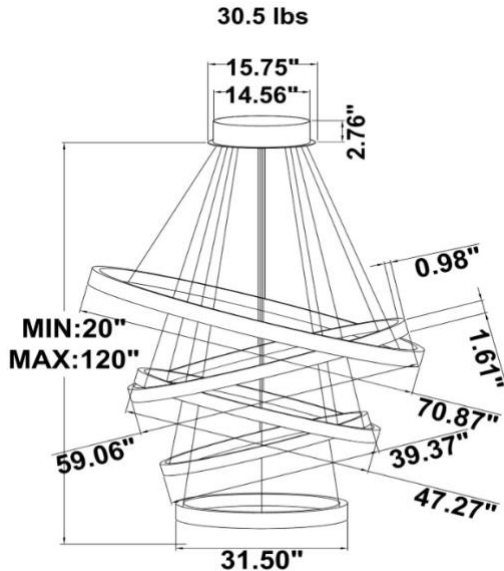

SB-S05I Canopy mount with swiveled rings, light inside.