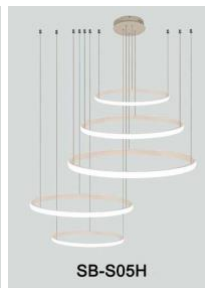

Introducing the Kimberley Circular Lighting, a harmonious blend of modern design and functionality. Crafted from extruded aluminum with meticulously designed lenses, these luminaires offer options illumination inside or outside. Available in sizes ranging from 31.5" to 70.87", allowing for versatile configurations. With tunable white and RGBW options, select from over 6,500 powder-coated colors to set the perfect ambiance. Delivered fully assembled for your convenience.

FEATURES

- 5-year limited warranty.
- Ships assembled.
- Illumination inside or outside the profile.
- Extruded aluminum housing up to 70.87", 1 continuous ring without joints.
- Fixture lumens per watt ratio up to 75 LPW for illumination.
- 10' standard adjustable aircraft cables/power cord adjust by push button grippers, custom length available.
- Can be remote driver mounted or driver concealed within the canopy, can be mounted on sloped ceiling.

SPECIFICATIONS

- 90+ CRI.
- Input: 100-277V, 50/60Hz.
- 1-10V dimming standard, ELV / TRIAC, Dali, DMX, ZigBee available.
- UL listed, suitable for dry location. (BAA) Buy American compliant.
- Built in color temperature selectable. Choose from 3000K/3500K/4000K Or 2700K/3500K/4000K. Custom color temperatures. lumen outputs, RGBW, Tunable White available.

PARTS PACKED WITH STANDARD FIXTURE

- Plastic Anchors, Screws, Wire Connectors
- CCT Selector Switch