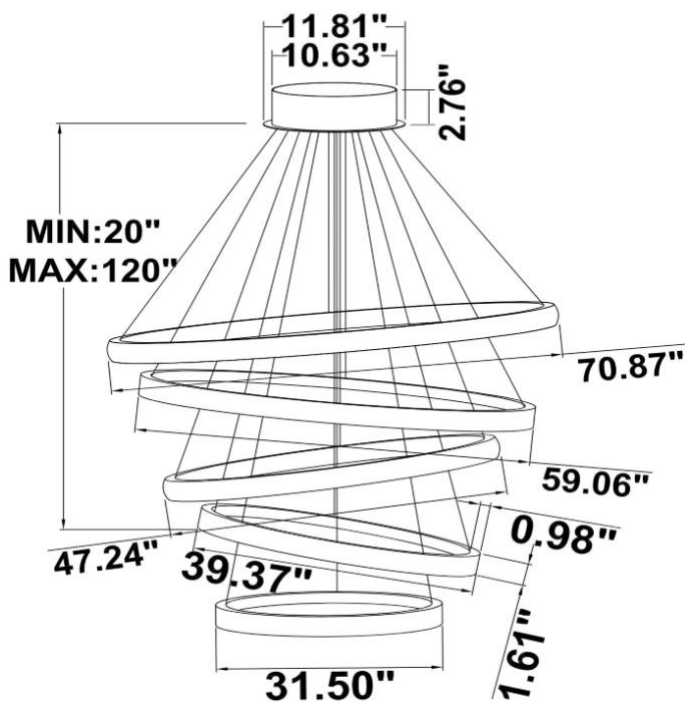

SB-S05C

Canopy mount with swiveled rings, top and 4th ring light inside, 2nd, 3rd, and 5th ring light outside.

30.5 lbs