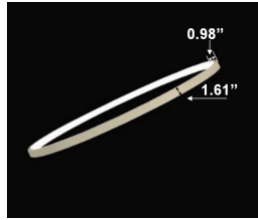

Introducing the Kimberley Circular Lighting, a harmonious blend of modern design and functionality. Crafted from extruded aluminum with meticulously designed lenses, these luminaires offer options illumination inside or outside. Available in sizes ranging from 31.5" to 70.87", allowing for versatile configurations. With tunable white and RGBW options, select from over 6,500 powder-coated colors to set the perfect ambiance. Delivered fully assembled for your convenience.

FEATURES

- 5-year limited warranty.
- Ships assembled.
- Illumination inside or outside the profile.
- Extruded aluminum housing up to 70.87", 1 continuous ring without joints.
- Fixture lumens per watt ratio up to 75 LPW for illumination.
- 10' standard adjustable aircraft cables/power cord adjust by push button grippers, custom length available.
- Can be remote driver mounted or driver concealed within the canopy, can be mounted on sloped ceiling.

SPECIFICATIONS

- 90+ CRI.
- Input: 100-277V, 50/60Hz.
- 1-10V dimming standard, ELV / TRIAC, Dali, DMX, ZigBee available.
- UL listed, suitable for dry location. (BAA) Buy American compliant.
- Built in color temperature selectable. Choose from 3000K/3500K/4000K Or 2700K/3500K/4000K. Custom color temperatures. lumen outputs, RGBW, Tunable White available.

PARTS PACKED WITH STANDARD FIXTURE

- Plastic Anchors, Screws, Wire Connectors
- CCT Selector Switch