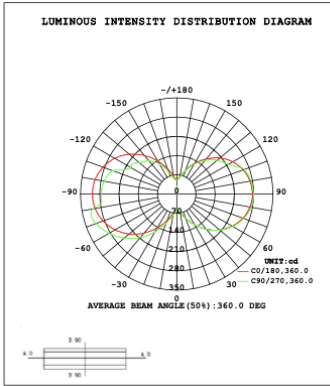

Illumination inside the profile, light outside

SB-S01B40WZ 31.50" 40W @ 4000K