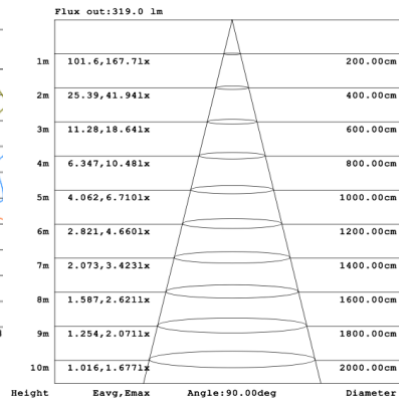

SB-S05K Remote mount and canopy with cables fixed directly into the ceiling, light inside.

SB-S05L Canopy mount with swiveled rings, light outside.

SB-S05R Remote driver with cables fixed directly to the ceiling, ring light inside.
(Driver box size: L10.83" X W3.78" X H1.81")

24.5 lbs

28.9 lbs

34.5 lbs

PHOTOMETRIC: Illumination outside the profile, light inside

SB-S01A40WZ 31.50" 40W @ 4000K

SB-S01A50WZ 39.37" 50W @ 4000K

SB-S01A60WZ 47.24" 60W @ 4000K

SB-S01A70WZ 59.06" 70W @ 4000K