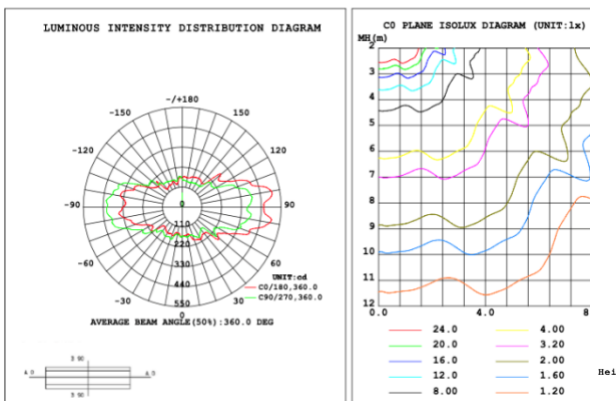

24.5 lbs

28.9 lbs

34.5 lbs

PHOTOMETRIC: Illumination outside the profile, light inside

SB-S01A40WZ 31.50" 40W @ 4000K

SB-S01A50WZ 39.37" 50W @ 4000K

SB-S01A60WZ 47.24" 60W @ 4000K

SB-S01A70WZ 59.06" 70W @ 4000K