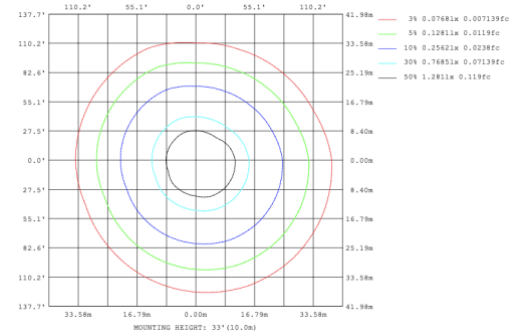

24.5 lbs

28.9 lbs

34.5 lbs

PHOTOMETRIC: Illumination outside the profile, light inside

SB-S01A40WZ 31.50" 40W @ 4000K

SB-S01A50WZ 39.37" 50W @ 4000K

SB-S01A60WZ 47.24" 60W @ 4000K

SB-S01A70WZ 59.06" 70W @ 4000K