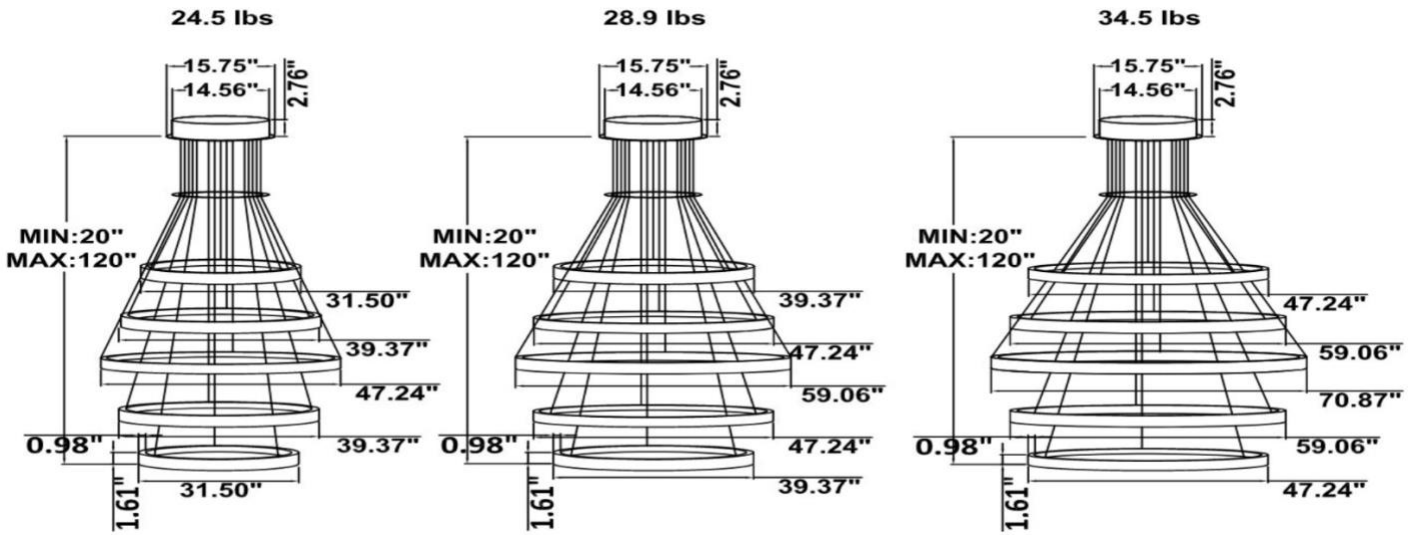

SB-S05G Canopy mount with accent ring, light inside.