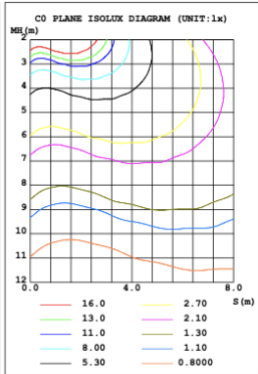

24.5 lbs

28.9 lbs

34.5 lbs

PHOTOMETRIC: Illumination outside the profile, light inside

SB-S01A40WZ 31.50" 40W @ 4000K

SB-S01A50WZ 39.37" 50W @ 4000K

SB-S01A60WZ 47.24" 60W @ 4000K

SB-S01A70WZ 59.06" 70W @ 4000K

SB-S01A80WZ 70.87" 80W @ 4000K

Illumination inside the profile, light outside

SB-S01B40WZ 31.50" 40W @ 4000K

SB-S01B50WZ 39.37" 50W @ 4000K

SB-S01B60WZ 47.24" 60W @ 4000K

SB-S01B70WZ 59.06" 70W @ 4000K

SB-S01B80WZ 70.87" 80W @ 4000K