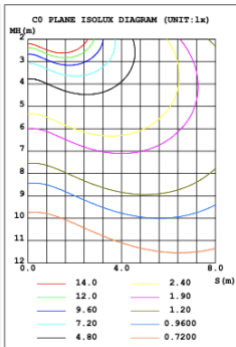

24.5 lbs

28.9 lbs

34.5 lbs

PHOTOMETRIC: Illumination outside the profile, light inside

SB-S01A40WZ 31.50" 40W @ 4000K

SB-S01A50WZ 39.37" 50W @ 4000K

SB-S01A60WZ 47.24" 60W @ 4000K

SB-S01A70WZ 59.06" 70W @ 4000K

SB-S01A80WZ 70.87" 80W @ 4000K

Illumination inside the profile, light outside

SB-S01B40WZ 31.50" 40W @ 4000K

SB-S01B50WZ 39.37" 50W @ 4000K

SB-S01B60WZ 47.24" 60W @ 4000K

SB-S01B70WZ 59.06" 70W @ 4000K

SB-S01B80WZ 70.87" 80W @ 4000K