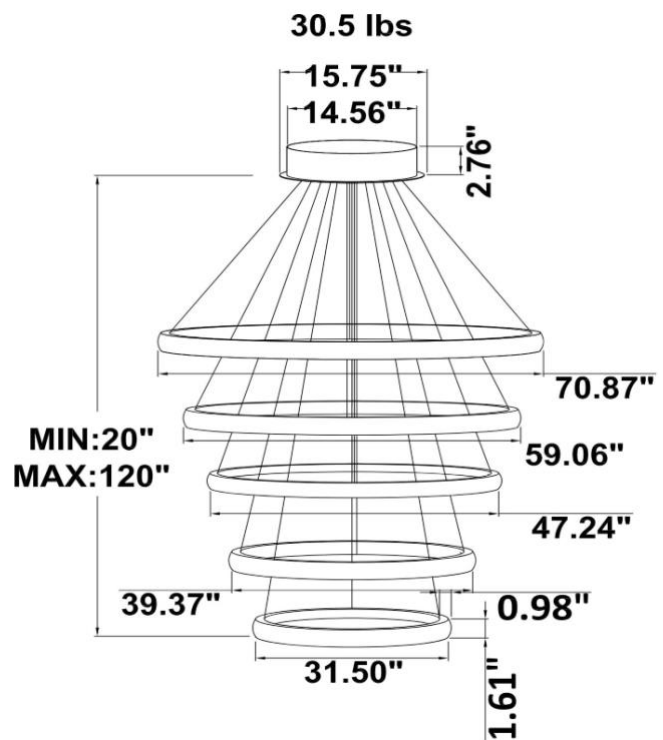

[View Kimberley 5 tier on website](#)

[View Video](#)

[View application photos](#)

Kimberley 5 Tier

PRODUCT DESCRIPTION

Introducing the Kimberley Circular Lighting, a harmonious blend of modern design and functionality. Crafted from extruded aluminum with meticulously designed lenses, these luminaires offer options illumination inside or outside. Available in sizes ranging from 31.5" to 70.87", allowing for versatile configurations. With tunable white and RGBW options, select from over 6,500 powder-coated colors to set the perfect ambiance. Delivered fully assembled for your convenience.

FEATURES

- 5-year limited warranty.
- Ships assembled.
- Illumination inside or outside the profile.
- Extruded aluminum housing up to 70.87", 1 continuous ring without joints.
- Fixture lumens per watt ratio up to 75 LPW for illumination.
- 10' standard adjustable aircraft cables/power cord adjust by push button grippers, custom length available.
- Can be remote driver mounted or driver concealed within the canopy, can be mounted on sloped ceiling.

DIMENSIONS & WEIGHTS: Canopy Size for ZigBee & DMX: 15.75" x 2.76"

SB-S05A

Canopy mount with ring light inside.

SB-S05B

Canopy mount with ring light outside.

SB-S05C

Canopy mount with swiveled rings, top and 4th ring light inside, 2nd, 3rd, and 5th ring light outside.