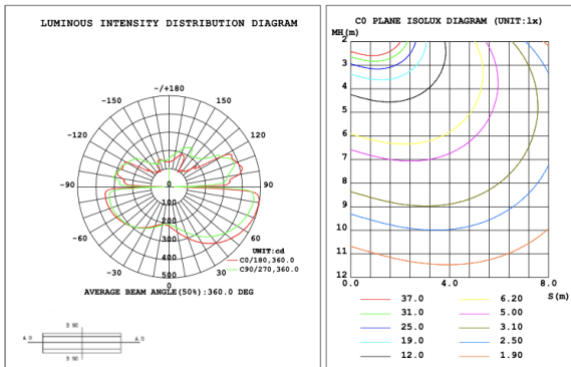

24.5 lbs

28.9 lbs

34.5 lbs

PHOTOMETRIC: Illumination outside the profile, light inside

SB-S01A40WZ 31.50" 40W @ 4000K

SB-S01A50WZ 39.37" 50W @ 4000K

SB-S01A60WZ 47.24" 60W @ 4000K

SB-S01A70WZ 59.06" 70W @ 4000K

SB-S01A80WZ 70.87" 80W @ 4000K

Illumination inside the profile, light outside

SB-S01B40WZ 31.50" 40W @ 4000K

SB-S01B50WZ 39.37" 50W @ 4000K

SB-S01B60WZ 47.24" 60W @ 4000K

SB-S01B70WZ 59.06" 70W @ 4000K

SB-S01B80WZ 70.87" 80W @ 4000K