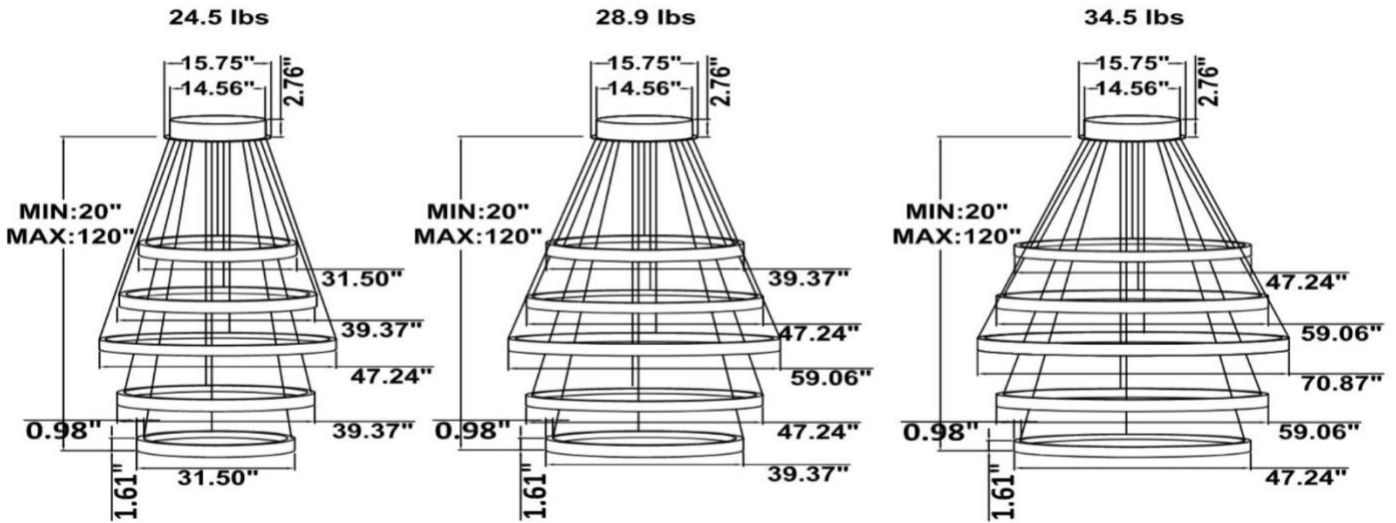

SB-S05D Canopy mount with ring light inside.