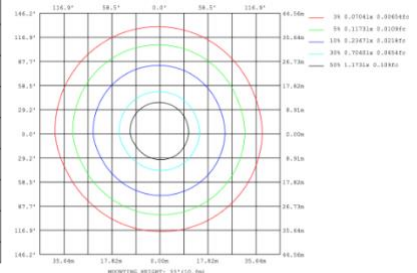

24.5 lbs

28.9 lbs

34.5 lbs

PHOTOMETRIC: Illumination outside the profile, light inside

SB-S01A40WZ 31.50" 40W @ 4000K

SB-S01A50WZ 39.37" 50W @ 4000K

SB-S01A60WZ 47.24" 60W @ 4000K

SB-S01A70WZ 59.06" 70W @ 4000K