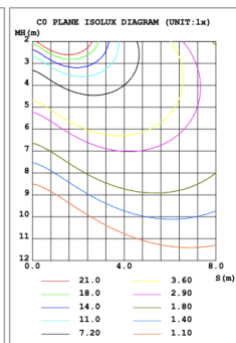

24.5 lbs

28.9 lbs

34.5 lbs

PHOTOMETRIC: Illumination outside the profile, light inside

SB-S01A40WZ 31.50" 40W @ 4000K

SB-S01A50WZ 39.37" 50W @ 4000K

SB-S01A60WZ 47.24" 60W @ 4000K

SB-S01A70WZ 59.06" 70W @ 4000K

SB-S01A80WZ 70.87" 80W @ 4000K

Illumination inside the profile, light outside

SB-S01B40WZ 31.50" 40W @ 4000K

SB-S01B50WZ 39.37" 50W @ 4000K

SB-S01B60WZ 47.24" 60W @ 4000K

SB-S01B70WZ 59.06" 70W @ 4000K

SB-S01B80WZ 70.87" 80W @ 4000K