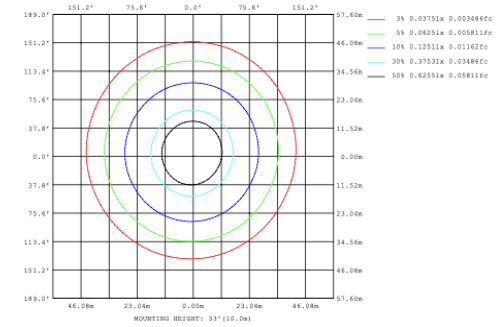

24.5 lbs

28.9 lbs

34.5 lbs

PHOTOMETRIC: Illumination outside the profile, light inside

SB-S01A40WZ 31.50" 40W @ 4000K

SB-S01A50WZ 39.37" 50W @ 4000K

SB-S01A60WZ 47.24" 60W @ 4000K

SB-S01A70WZ 59.06" 70W @ 4000K

SB-S01A80WZ 70.87" 80W @ 4000K

Illumination inside the profile, light outside

SB-S01B40WZ 31.50" 40W @ 4000K

SB-S01B50WZ 39.37" 50W @ 4000K

SB-S01B60WZ 47.24" 60W @ 4000K

SB-S01B70WZ 59.06" 70W @ 4000K

SB-S01B80WZ 70.87" 80W @ 4000K