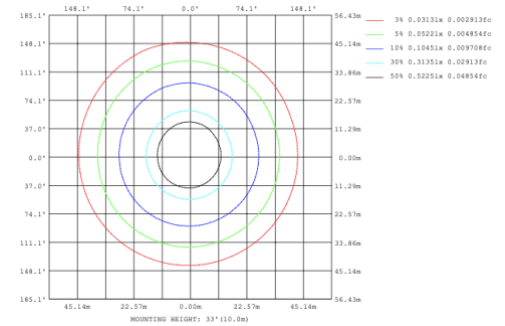

Illumination inside the profile, light outside

SB-S01B40WZ 31.50" 40W @ 4000K