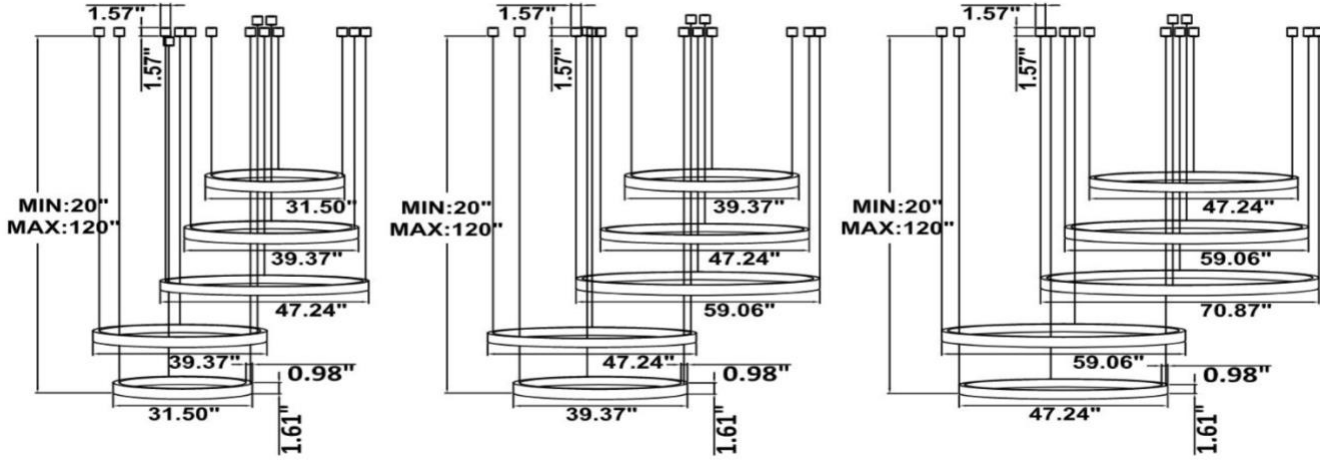

FEATURES

- 5-year limited warranty.
- Ships assembled.
- Illumination inside or outside the profile.
- Extruded aluminum housing up to 70.87", 1 continuous ring without joints.
- Fixture lumens per watt ratio up to 75 LPW for illumination.
- 10' standard adjustable aircraft cables/power cord adjust by push button grippers, custom length available.
- Can be remote driver mounted or driver concealed within the canopy, can be mounted on sloped ceiling.

DIMENSIONS & WEIGHTS: Canopy Size for ZigBee & DMX: 15.75" x 2.76"

SB-S05A

Canopy mount with ring light inside.

SB-S05B

Canopy mount with ring light outside.

SB-S05C

Canopy mount with swiveled rings, top and 4th ring light inside, 2nd, 3rd, and 5th ring light outside.

SB-S05K Remote mount and canopy with cables fixed directly into the ceiling, light inside.

SB-S05L Canopy mount with swiveled rings, light outside.

SB-S05R Remote driver with cables fixed directly to the ceiling, ring light inside.
(Driver box size: L10.83" X W3.78" X H1.81")

24.5 lbs

28.9 lbs

34.5 lbs

PHOTOMETRIC: Illumination outside the profile, light inside

SB-S01A40WZ 31.50" 40W @ 4000K

SB-S01A50WZ 39.37" 50W @ 4000K

SB-S01A60WZ 47.24" 60W @ 4000K

SB-S01A70WZ 59.06" 70W @ 4000K