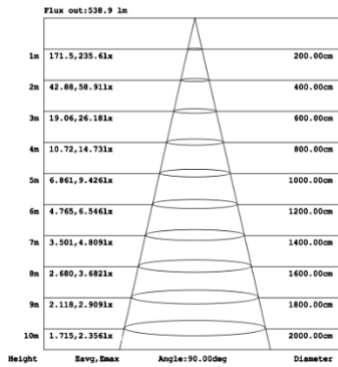

SB-S05K Remote mount and canopy with cables fixed directly into the ceiling, light inside.

SB-S05L Canopy mount with swiveled rings, light outside.

SB-S05R Remote driver with cables fixed directly to the ceiling, ring light inside.
(Driver box size: L10.83" X W3.78" X H1.81")

24.5 lbs

28.9 lbs

34.5 lbs

PHOTOMETRIC: Illumination outside the profile, light inside

SB-S01A40WZ 31.50" 40W @ 4000K

SB-S01A50WZ 39.37" 50W @ 4000K

SB-S01A60WZ 47.24" 60W @ 4000K

SB-S01A70WZ 59.06" 70W @ 4000K