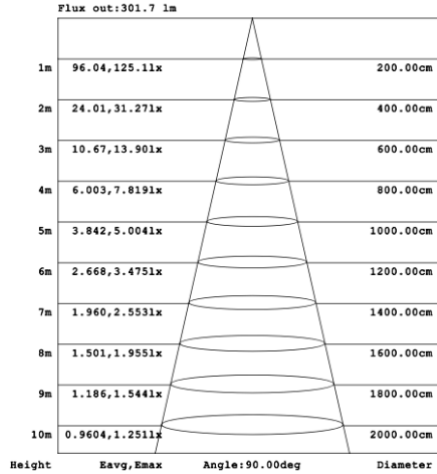

24.5 lbs

28.9 lbs

34.5 lbs

PHOTOMETRIC: Illumination outside the profile, light inside

SB-S01A40WZ 31.50" 40W @ 4000K

SB-S01A50WZ 39.37" 50W @ 4000K

SB-S01A60WZ 47.24" 60W @ 4000K

SB-S01A70WZ 59.06" 70W @ 4000K

SB-S01A80WZ 70.87" 80W @ 4000K

Illumination inside the profile, light outside

SB-S01B40WZ 31.50" 40W @ 4000K

SB-S01B50WZ 39.37" 50W @ 4000K

SB-S01B60WZ 47.24" 60W @ 4000K

SB-S01B70WZ 59.06" 70W @ 4000K

SB-S01B80WZ 70.87" 80W @ 4000K