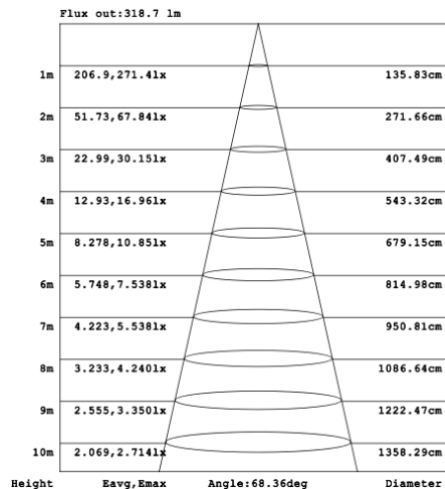

SB-S01A80WZ 70.87" 80W @ 4000K