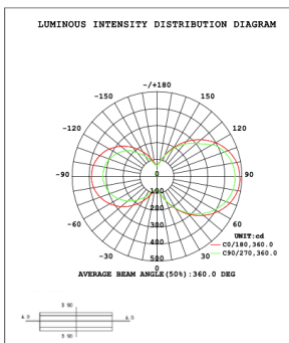

24.5 lbs

28.9 lbs

34.5 lbs

PHOTOMETRIC: Illumination outside the profile, light inside

SB-S01A40WZ 31.50" 40W @ 4000K

SB-S01A50WZ 39.37" 50W @ 4000K

SB-S01A60WZ 47.24" 60W @ 4000K

SB-S01A70WZ 59.06" 70W @ 4000K

SB-S01A80WZ 70.87" 80W @ 4000K

Illumination inside the profile, light outside

SB-S01B40WZ 31.50" 40W @ 4000K

SB-S01B50WZ 39.37" 50W @ 4000K

SB-S01B60WZ 47.24" 60W @ 4000K

SB-S01B70WZ 59.06" 70W @ 4000K

SB-S01B80WZ 70.87" 80W @ 4000K