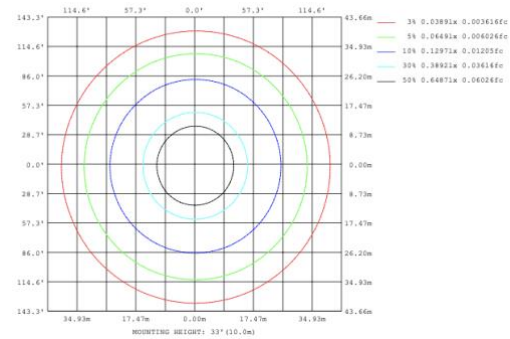

24.5 lbs

28.9 lbs

34.5 lbs

PHOTOMETRIC: Illumination outside the profile, light inside

SB-S01A40WZ 31.50" 40W @ 4000K

SB-S01A50WZ 39.37" 50W @ 4000K

SB-S01A60WZ 47.24" 60W @ 4000K

SB-S01A70WZ 59.06" 70W @ 4000K