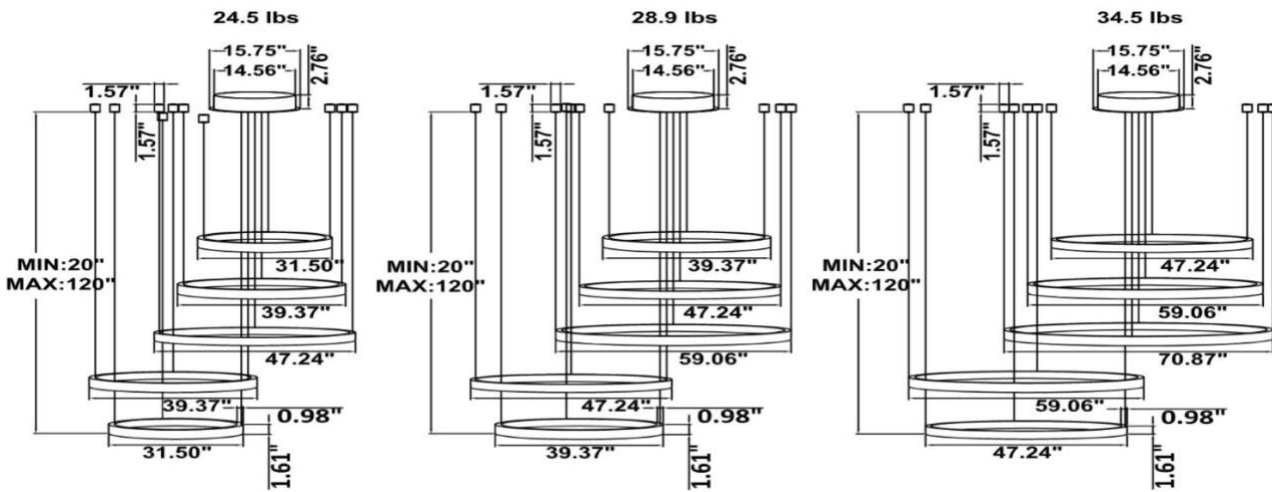

DIMENSIONS & WEIGHTS: Canopy Size for ZigBee & DMX: 15.75" x 2.76"

SB-S05A

Canopy mount with ring light inside.

SB-S05B

Canopy mount with ring light outside.

SB-S05C

Canopy mount with swiveled rings, top and 4th ring light inside, 2nd, 3rd, and 5th ring light outside.

SB-S05G Canopy mount with accent ring, light inside.

SB-S05H Remote mount and canopy with ring light outside.

SB-S05I Canopy mount with swiveled rings, light inside.

SB-S05J Remote mount and canopy with cables fixed directly into the ceiling. First, third and last tier with outside light, second and fourth with inside light.

SB-S05K Remote mount and canopy with cables fixed directly into the ceiling, light inside.

SB-S05L Canopy mount with swiveled rings, light outside.

SB-S05R Remote driver with cables fixed directly to the ceiling, ring light inside.
(Driver box size: L10.83" X W3.78" X H1.81")

24.5 lbs

28.9 lbs

34.5 lbs

PHOTOMETRIC: Illumination outside the profile, light inside

SB-S01A40WZ 31.50" 40W @ 4000K

SB-S01A50WZ 39.37" 50W @ 4000K

SB-S01A60WZ 47.24" 60W @ 4000K

SB-S01A70WZ 59.06" 70W @ 4000K