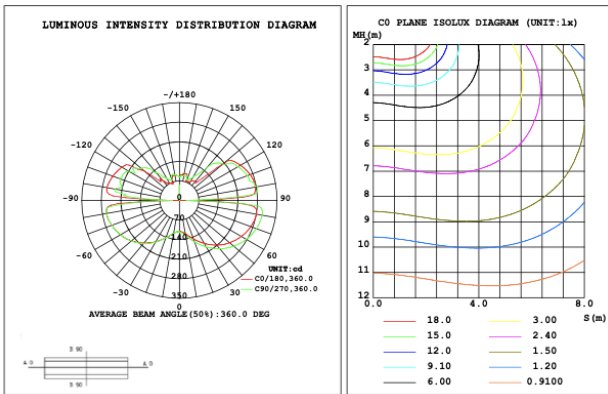

24.5 lbs

28.9 lbs

34.5 lbs

PHOTOMETRIC: Illumination outside the profile, light inside

SB-S01A40WZ 31.50" 40W @ 4000K

SB-S01A50WZ 39.37" 50W @ 4000K

SB-S01A60WZ 47.24" 60W @ 4000K

SB-S01A70WZ 59.06" 70W @ 4000K

SB-S01A80WZ 70.87" 80W @ 4000K

Illumination inside the profile, light outside

SB-S01B40WZ 31.50" 40W @ 4000K

SB-S01B50WZ 39.37" 50W @ 4000K

SB-S01B60WZ 47.24" 60W @ 4000K

SB-S01B70WZ 59.06" 70W @ 4000K

SB-S01B80WZ 70.87" 80W @ 4000K