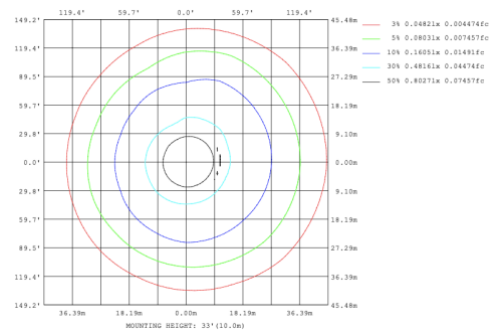

24.5 lbs

28.9 lbs

34.5 lbs

PHOTOMETRIC: Illumination outside the profile, light inside

SB-S01A40WZ 31.50" 40W @ 4000K

SB-S01A50WZ 39.37" 50W @ 4000K

SB-S01A60WZ 47.24" 60W @ 4000K

SB-S01A70WZ 59.06" 70W @ 4000K