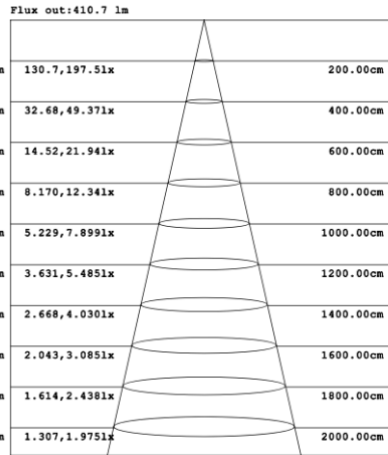

24.5 lbs

28.9 lbs

34.5 lbs

PHOTOMETRIC: Illumination outside the profile, light inside

SB-S01A40WZ 31.50" 40W @ 4000K

SB-S01A50WZ 39.37" 50W @ 4000K

SB-S01A60WZ 47.24" 60W @ 4000K

SB-S01A70WZ 59.06" 70W @ 4000K

SB-S01A80WZ 70.87" 80W @ 4000K

Illumination inside the profile, light outside

SB-S01B40WZ 31.50" 40W @ 4000K

SB-S01B50WZ 39.37" 50W @ 4000K

SB-S01B60WZ 47.24" 60W @ 4000K

SB-S01B70WZ 59.06" 70W @ 4000K

SB-S01B80WZ 70.87" 80W @ 4000K