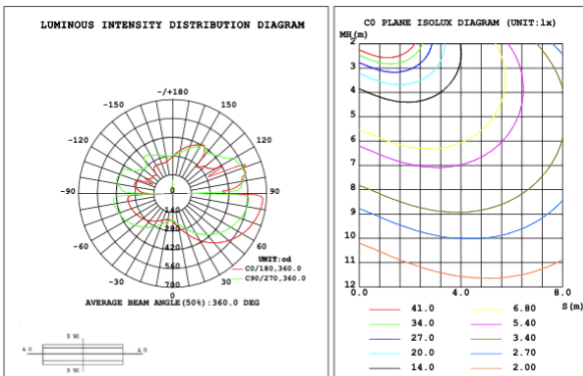

24.5 lbs

28.9 lbs

34.5 lbs

PHOTOMETRIC: Illumination outside the profile, light inside

SB-S01A40WZ 31.50" 40W @ 4000K

SB-S01A50WZ 39.37" 50W @ 4000K

SB-S01A60WZ 47.24" 60W @ 4000K

SB-S01A70WZ 59.06" 70W @ 4000K

SB-S01A80WZ 70.87" 80W @ 4000K

Illumination inside the profile, light outside

SB-S01B40WZ 31.50" 40W @ 4000K

SB-S01B50WZ 39.37" 50W @ 4000K

SB-S01B60WZ 47.24" 60W @ 4000K

SB-S01B70WZ 59.06" 70W @ 4000K

SB-S01B80WZ 70.87" 80W @ 4000K