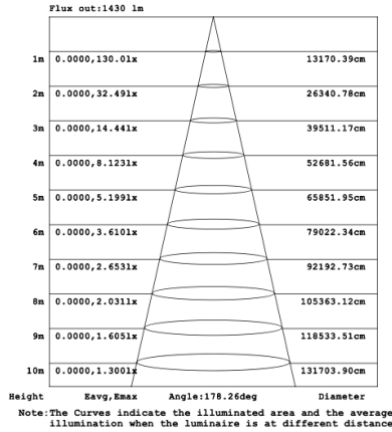

24.5 lbs

28.9 lbs

34.5 lbs

PHOTOMETRIC: Illumination outside the profile, light inside

SB-S01A40WZ 31.50" 40W @ 4000K

SB-S01A50WZ 39.37" 50W @ 4000K

SB-S01A60WZ 47.24" 60W @ 4000K

SB-S01A70WZ 59.06" 70W @ 4000K