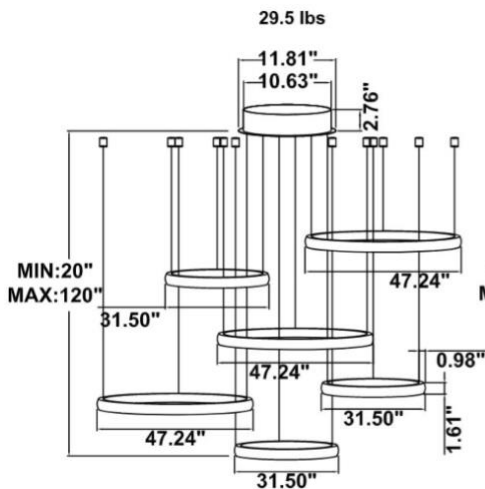

PARTS PACKED WITH STANDARD FIXTURE

- Plastic Anchors, Screws, Wire Connectors
- CCT Selector Switch

MODEL INFORMATION:

Example: SB-S06A300WSB

Products Series	Wattage/Size	"E" Kelvin temp options	"W" Controls (don't select this column if selected S or A)	"Z" Profile Finishes	"X" Aircraft Cable
*SB-S06A	*380W=70.87"+59.06"+70.87"+47.24"+39.37"+31.50"	*S=3000K/3500K/4000K Color Select by internal CCT Color Selector, 4000K factory color default set, CRI 90	*Blank=1-10V dimming (default)	*B=Black Jack	*Blank=10' feet 120" (default)
SB-S06B	300W=47.24"+31.5"+47.24"+31.5"+47.24"+31.5"	A=2700K/3500K/4000K Color Select by internal CCT color Selector, 4000K factory color default set. CRI 90	C=Dali	S=Platinum Silver	5'=5 feet 60"
	360W=59.06"+39.37"+59.06"+39.37"+59.06"+39.37"		D=DMX (for RGBW and Tunable White, control by Wall Switch or DMX control system)	W=Gloss White	15'=15 feet 180" 20'=20 feet 240"
SB-S06 C/D/G/H	330W=70.87"+59.06"+47.27"+39.37"+31.50"+23.62"	T=3K-4K Tunable White control by remote/wall control	Z=ZigBee (for RGBW and CCT tunable / dimmable using remote, App and Google Alexa voice.	O=Oil Rubbed Bronze	25'=25 feet 300" 30'=30 foot 360"
SB-S06C/DG/H	330W=70.87"+59.06"+47.27"+39.37"+31.50"+23.62"	R3= RGB+3000K	L=ELV / Triac dimming	Full Color Name or RAL number for Custom Colors, select from Color Collections	
SB-S06E	240W=23.62"+31.50"+39.37"+39.37"+31.50"+23.62"	R4=RGB+4000K			
SB-S06F	420W=47.27"+59.06"+70.87"+70.87"+59.06"+47.27"				
Please request specialty pricing for alternative Kelvin temperatures, additional sizes, customizable configurations, specialty color finishes, variations in aircraft cable length, and available controls.			See control options		

DIMENSIONS & WEIGHTS: Canopy Size for ZigBee & DMX: 15.75" x 2.76"

SB-S06A Canopy mount with 1st, 4th, and 6th ring light inside, 2nd, 3rd, and 5th light outside.
38.1 lbs

SB-S06B Remote mount with canopy, light outside.
29.5 lbs