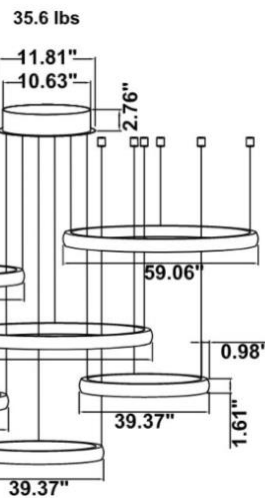

DIMENSIONS & WEIGHTS: Canopy Size for ZigBee & DMX: 15.75" x 2.76"

SB-S06A Canopy mount with 1st, 4th, and 6th ring light inside, 2nd, 3rd, and 5th light outside.
38.1 lbs

SB-S06B Remote mount with canopy, light outside.
29.5 lbs