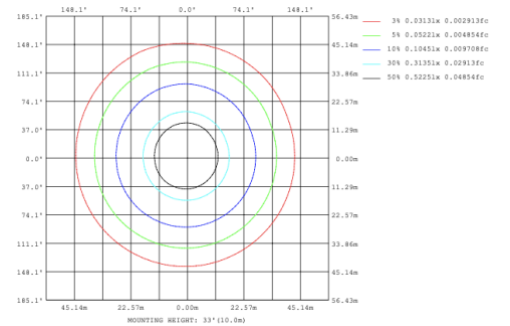

SB-S01A40WZ 31.50" 40W @ 4000K

Note: The Curves indicate the illuminated area and the average illumination when the luminaire is at different distance.

SB-S01A50WZ 39.37" 50W @ 4000K

SB-S01A60WZ 47.24" 60W @ 4000K

SB-S01A70WZ 59.06" 70W @ 4000K

SB-S01A80WZ 70.87" 80W @ 4000K

Illumination inside the profile, light outside

SB-S01B40WZ 31.50" 40W @ 4000K

SB-S01B50WZ 39.37" 50W @ 4000K

SB-S01B60WZ 47.24" 60W @ 4000K

SB-S01B70WZ 59.06" 70W @ 4000K