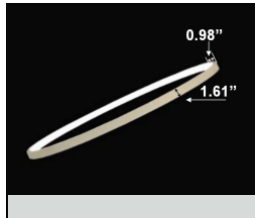

Light Outside

Light Inside

[View Kimberly 6 Tier on website](#)

[View Video](#)

[View application photos](#)

Kimberley 6 Tier PRODUCT DESCRIPTION

Introducing the Kimberley Circular Lighting, a harmonious blend of modern design and functionality. Crafted from extruded aluminum with meticulously designed lenses, these luminaires offer options illumination inside or outside. Available in sizes ranging from 31.5" to 70.87", allowing for versatile configurations. With tunable white and RGBW options, select from over 6,500 powder-coated colors to set the perfect ambiance. Delivered fully assembled for your convenience.

FEATURES

- 5-year limited warranty.
- Ships assembled.
- Illumination inside or outside the profile.
- Extruded aluminum housing up to 70.87", 1 continuous ring without joints.
- Fixture lumens per watt ratio up to 75 LPW for illumination.
- 10' standard adjustable aircraft cables/power cord adjust by push button grippers, custom length available.
- Can be remote driver mounted or driver concealed within the canopy, can be mounted on sloped ceiling.