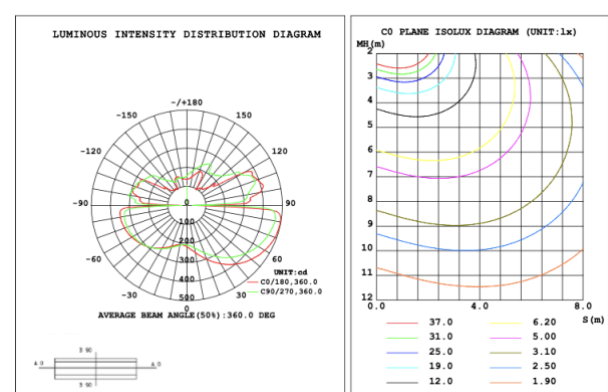

SB-S01A40WZ 31.50" 40W @ 4000K

Note: The Curves indicate the illuminated area and the average illumination when the luminaire is at different distance.

SB-S01A50WZ 39.37" 50W @ 4000K

SB-S01A60WZ 47.24" 60W @ 4000K