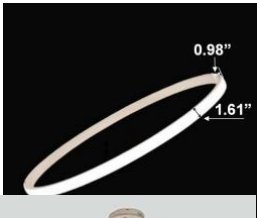

Light Outside

Light Inside

[View Kimberly 6 Tier on website](#)

[View Video](#)

[View application photos](#)

Kimberley 6 Tier PRODUCT DESCRIPTION

Introducing the Kimberley Circular Lighting, a harmonious blend of modern design and functionality. Crafted from extruded aluminum with meticulously designed lenses, these luminaires offer options illumination inside or outside. Available in sizes ranging from 31.5" to 70.87", allowing for versatile configurations. With tunable white and RGBW options, select from over 6,500 powder-coated colors to set the perfect ambiance. Delivered fully assembled for your convenience.

FEATURES

- 5-year limited warranty.
- Ships assembled.
- Illumination inside or outside the profile.
- Extruded aluminum housing up to 70.87", 1 continuous ring without joints.
- Fixture lumens per watt ratio up to 75 LPW for illumination.
- 10' standard adjustable aircraft cables/power cord adjust by push button grippers, custom length available.
- Can be remote driver mounted or driver concealed within the canopy, can be mounted on sloped ceiling.