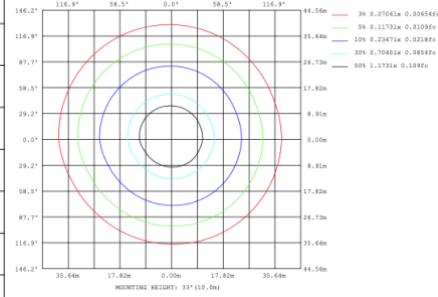

SB-S01A70WZ 59.06" 70W @ 4000K