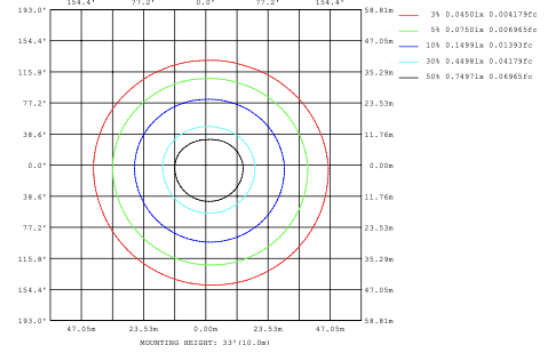

SB-S01A40WZ 31.50" 40W @ 4000K

Note: The Curves indicate the illuminated area and the average illumination when the luminaire is at different distance.

SB-S01A50WZ 39.37" 50W @ 4000K

SB-S01A60WZ 47.24" 60W @ 4000K

SB-S01A70WZ 59.06" 70W @ 4000K

SB-S01A80WZ 70.87" 80W @ 4000K

Illumination inside the profile, light outside

SB-S01B40WZ 31.50" 40W @ 4000K

SB-S01B50WZ 39.37" 50W @ 4000K

SB-S01B60WZ 47.24" 60W @ 4000K

SB-S01B70WZ 59.06" 70W @ 4000K