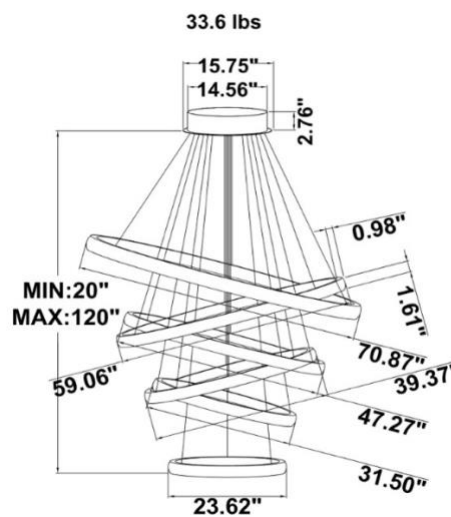

FEATURES

- 5-year limited warranty.
- Ships assembled.
- Illumination inside or outside the profile.
- Extruded aluminum housing up to 70.87", 1 continuous ring without joints.
- Fixture lumens per watt ratio up to 75 LPW for illumination.
- 10' standard adjustable aircraft cables/power cord adjust by push button grippers, custom length available.
- Can be remote driver mounted or driver concealed within the canopy, can be mounted on sloped ceiling.

DIMENSIONS & WEIGHTS: Canopy Size for ZigBee & DMX: 15.75" x 2.76"

SB-S06A Canopy mount with 1st, 4th, and 6th ring light inside, 2nd, 3rd, and 5th light outside.
38.1 lbs

SB-S06B Remote mount with canopy, light outside.
29.5 lbs

SB-S06C Canopy mount with swiveled rings, light inside.
33.6 lbs

SB-S06D Canopy mount with swiveled rings, light outside.
33.6 lbs

SB-S06E Remote mount with canopy, cables fixed directly to the ceiling, light inside.