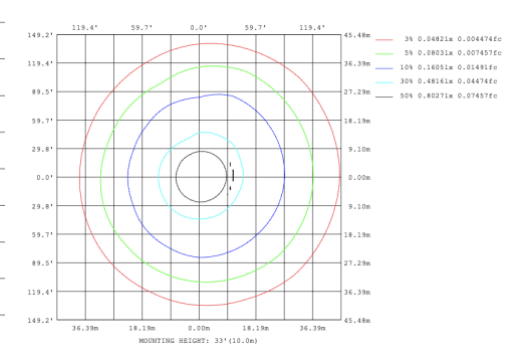

SB-S01A40WZ 31.50" 40W @ 4000K

Note: The Curves indicate the illuminated area and the average illumination when the luminaire is at different distance.

SB-S01A50WZ 39.37" 50W @ 4000K

SB-S01A60WZ 47.24" 60W @ 4000K