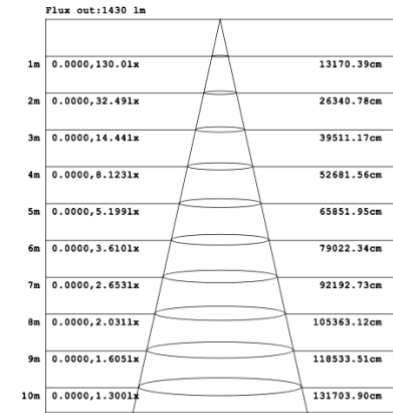

PHOTOMETRIC: Illumination outside the profile, light inside

SB-S01A40WZ 31.50" 40W @ 4000K