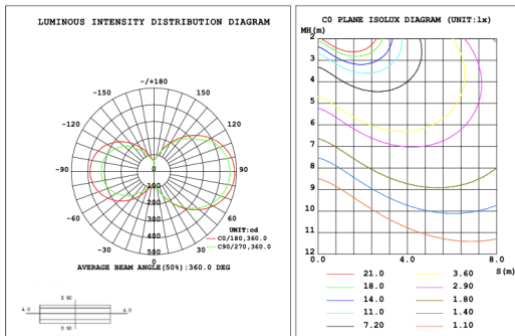

SB-S01A40WZ 31.50" 40W @ 4000K

Note: The Curves indicate the illuminated area and the average illumination when the luminaire is at different distance.

SB-S01A50WZ 39.37" 50W @ 4000K

SB-S01A60WZ 47.24" 60W @ 4000K

SB-S01A70WZ 59.06" 70W @ 4000K

SB-S01A80WZ 70.87" 80W @ 4000K

Illumination inside the profile, light outside

SB-S01B40WZ 31.50" 40W @ 4000K

SB-S01B50WZ 39.37" 50W @ 4000K

SB-S01B60WZ 47.24" 60W @ 4000K

SB-S01B70WZ 59.06" 70W @ 4000K