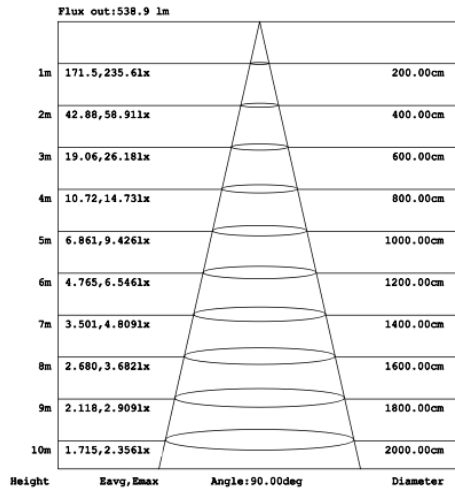

SB-S01A70WZ 59.06" 70W @ 4000K