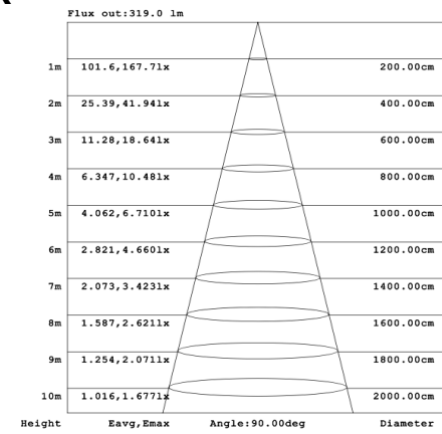

DIMENSIONS & WEIGHTS: Canopy Size for ZigBee & DMX: 15.75" x 2.76"

SB-S06A Canopy mount with 1st, 4th, and 6th ring light inside, 2nd, 3rd, and 5th light outside.
38.1 lbs

SB-S06B Remote mount with canopy, light outside.
29.5 lbs

SB-S01A40WZ 31.50" 40W @ 4000K

Note: The Curves indicate the illuminated area and the average illumination when the luminaire is at different distance.

SB-S01A50WZ 39.37" 50W @ 4000K

SB-S01A60WZ 47.24" 60W @ 4000K