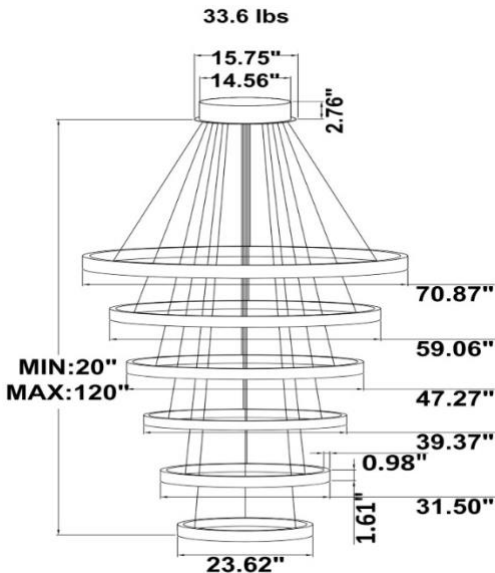

SB-S06G Canopy mount with ring light inside.