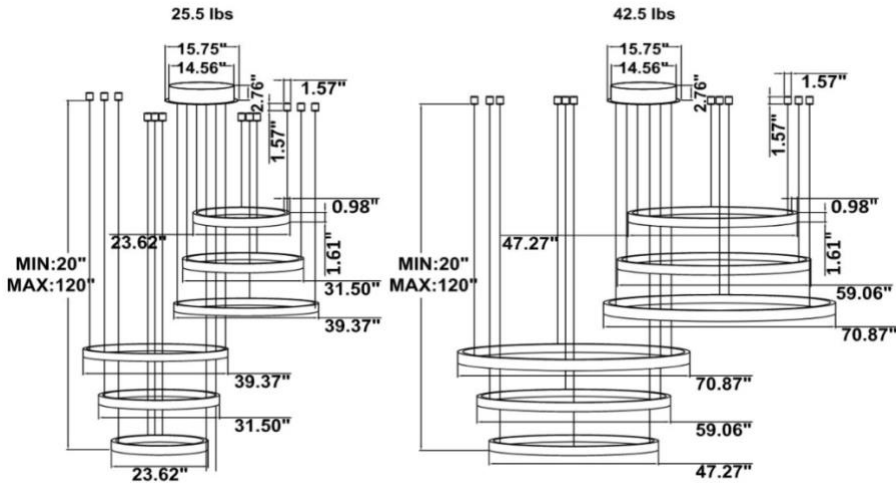

DIMENSIONS & WEIGHTS: Canopy Size for ZigBee & DMX: 15.75" x 2.76"

SB-S06A Canopy mount with 1st, 4th, and 6th ring light inside, 2nd, 3rd, and 5th light outside.
38.1 lbs

SB-S06B Remote mount with canopy, light outside.
29.5 lbs

SB-S06C Canopy mount with swiveled rings, light inside.
33.6 lbs

SB-S06D Canopy mount with swiveled rings, light outside.
33.6 lbs

SB-S06E Remote mount with canopy, cables fixed directly to the ceiling, light inside.