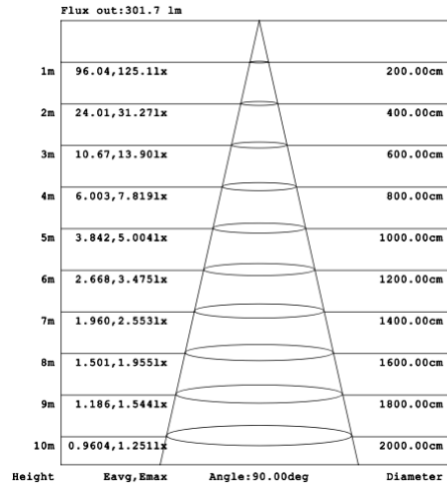

SB-S01A40WZ 31.50" 40W @ 4000K

Note: The Curves indicate the illuminated area and the average illumination when the luminaire is at different distance.

SB-S01A50WZ 39.37" 50W @ 4000K

SB-S01A60WZ 47.24" 60W @ 4000K

SB-S01A70WZ 59.06" 70W @ 4000K

SB-S01A80WZ 70.87" 80W @ 4000K

Illumination inside the profile, light outside

SB-S01B40WZ 31.50" 40W @ 4000K

SB-S01B50WZ 39.37" 50W @ 4000K

SB-S01B60WZ 47.24" 60W @ 4000K

SB-S01B70WZ 59.06" 70W @ 4000K