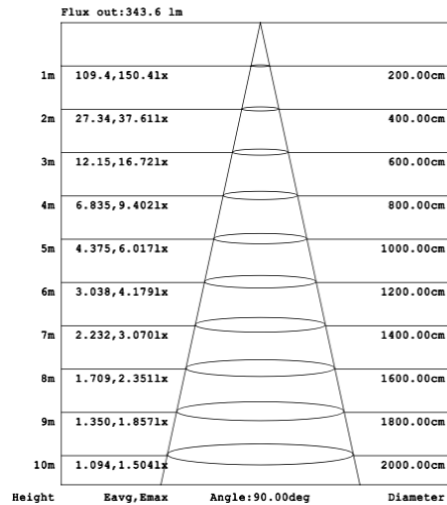

SB-S01A40WZ 31.50" 40W @ 4000K

Note: The Curves indicate the illuminated area and the average illumination when the luminaire is at different distance.

SB-S01A50WZ 39.37" 50W @ 4000K

SB-S01A60WZ 47.24" 60W @ 4000K

SB-S01A70WZ 59.06" 70W @ 4000K

SB-S01A80WZ 70.87" 80W @ 4000K

Illumination inside the profile, light outside

SB-S01B40WZ 31.50" 40W @ 4000K

SB-S01B50WZ 39.37" 50W @ 4000K

SB-S01B60WZ 47.24" 60W @ 4000K

SB-S01B70WZ 59.06" 70W @ 4000K