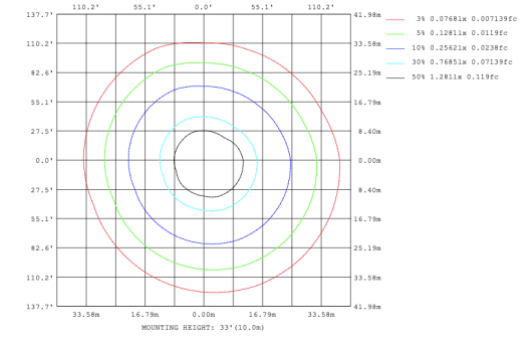

SB-S01A40WZ 31.50" 40W @ 4000K

Note: The Curves indicate the illuminated area and the average illumination when the luminaire is at different distance.

SB-S01A50WZ 39.37" 50W @ 4000K

SB-S01A60WZ 47.24" 60W @ 4000K