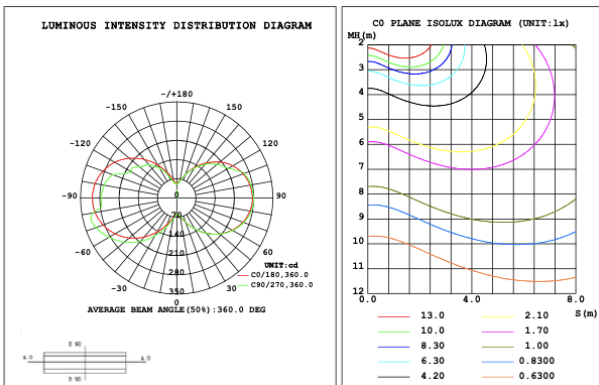

SB-S01A40WZ 31.50" 40W @ 4000K

Note: The Curves indicate the illuminated area and the average illumination when the luminaire is at different distance.

SB-S01A50WZ 39.37" 50W @ 4000K

SB-S01A60WZ 47.24" 60W @ 4000K

SB-S01A70WZ 59.06" 70W @ 4000K

SB-S01A80WZ 70.87" 80W @ 4000K

Illumination inside the profile, light outside

SB-S01B40WZ 31.50" 40W @ 4000K

SB-S01B50WZ 39.37" 50W @ 4000K

SB-S01B60WZ 47.24" 60W @ 4000K

SB-S01B70WZ 59.06" 70W @ 4000K