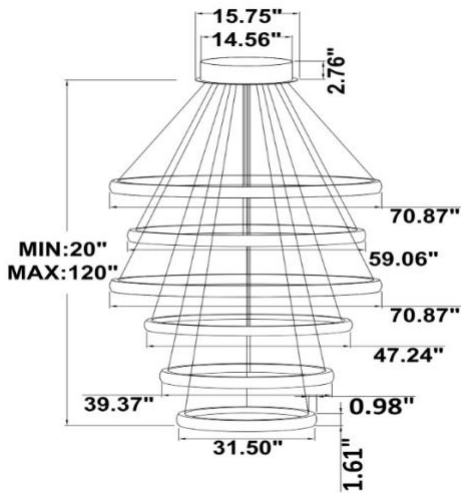

FEATURES

- 5-year limited warranty.
- Ships assembled.
- Illumination inside or outside the profile.
- Extruded aluminum housing up to 70.87", 1 continuous ring without joints.
- Fixture lumens per watt ratio up to 75 LPW for illumination.
- 10' standard adjustable aircraft cables/power cord adjust by push button grippers, custom length available.
- Can be remote driver mounted or driver concealed within the canopy, can be mounted on sloped ceiling.

DIMENSIONS & WEIGHTS: Canopy Size for ZigBee & DMX: 15.75" x 2.76"

SB-S06A Canopy mount with 1st, 4th, and 6th ring light inside, 2nd, 3rd, and 5th light outside.
38.1 lbs

SB-S06B Remote mount with canopy, light outside.
29.5 lbs