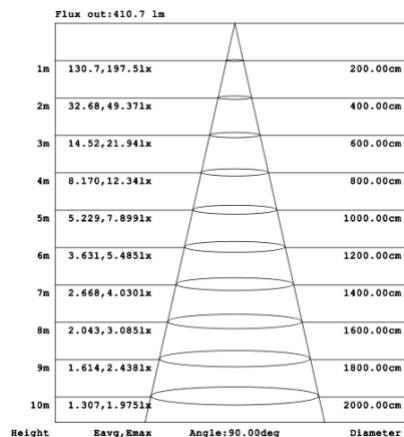

SB-S01A40WZ 31.50" 40W @ 4000K

Note: The Curves indicate the illuminated area and the average illumination when the luminaire is at different distance.

SB-S01A50WZ 39.37" 50W @ 4000K

SB-S01A60WZ 47.24" 60W @ 4000K

SB-S01A70WZ 59.06" 70W @ 4000K

SB-S01A80WZ 70.87" 80W @ 4000K

Illumination inside the profile, light outside

SB-S01B40WZ 31.50" 40W @ 4000K

SB-S01B50WZ 39.37" 50W @ 4000K

SB-S01B60WZ 47.24" 60W @ 4000K

SB-S01B70WZ 59.06" 70W @ 4000K