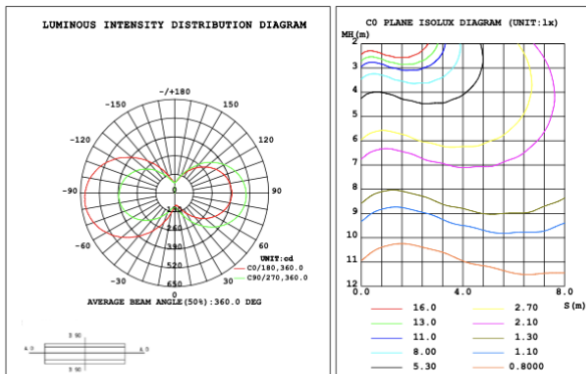

SB-S01A40WZ 31.50" 40W @ 4000K

Note: The Curves indicate the illuminated area and the average illumination when the luminaire is at different distance.

SB-S01A50WZ 39.37" 50W @ 4000K

SB-S01A60WZ 47.24" 60W @ 4000K

SB-S01A70WZ 59.06" 70W @ 4000K

SB-S01A80WZ 70.87" 80W @ 4000K

Illumination inside the profile, light outside

SB-S01B40WZ 31.50" 40W @ 4000K

SB-S01B50WZ 39.37" 50W @ 4000K

SB-S01B60WZ 47.24" 60W @ 4000K

SB-S01B70WZ 59.06" 70W @ 4000K