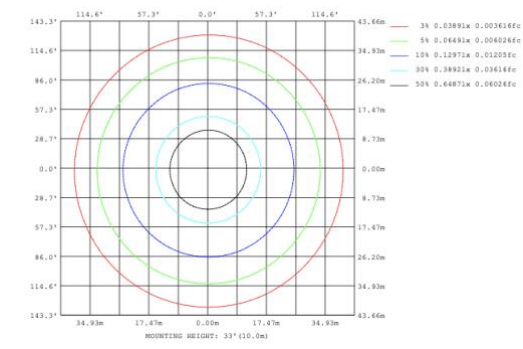

SB-S01A40WZ 31.50" 40W @ 4000K

Note: The Curves indicate the illuminated area and the average illumination when the luminaire is at different distance.

SB-S01A50WZ 39.37" 50W @ 4000K

SB-S01A60WZ 47.24" 60W @ 4000K