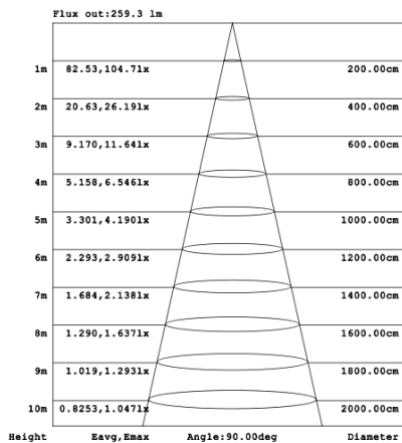

SB-S01A40WZ 31.50" 40W @ 4000K

Note: The Curves indicate the illuminated area and the average illumination when the luminaire is at different distance.

SB-S01A50WZ 39.37" 50W @ 4000K

SB-S01A60WZ 47.24" 60W @ 4000K

SB-S01A70WZ 59.06" 70W @ 4000K

SB-S01A80WZ 70.87" 80W @ 4000K

Illumination inside the profile, light outside

SB-S01B40WZ 31.50" 40W @ 4000K

SB-S01B50WZ 39.37" 50W @ 4000K

SB-S01B60WZ 47.24" 60W @ 4000K

SB-S01B70WZ 59.06" 70W @ 4000K