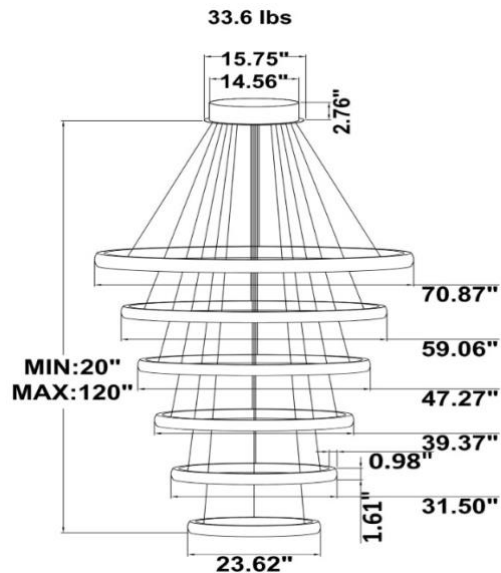

SB-S06H Canopy mount with ring light outside.