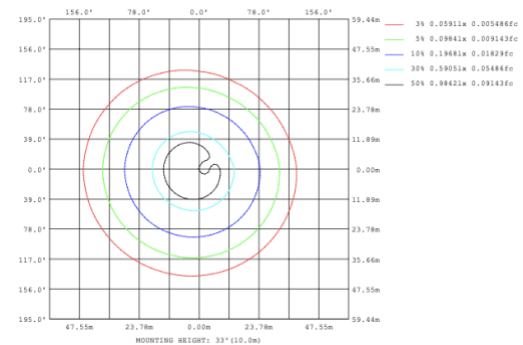

SB-S01A40WZ 31.50" 40W @ 4000K

Note: The Curves indicate the illuminated area and the average illumination when the luminaire is at different distance.

SB-S01A50WZ 39.37" 50W @ 4000K

SB-S01A60WZ 47.24" 60W @ 4000K

SB-S01A70WZ 59.06" 70W @ 4000K

SB-S01A80WZ 70.87" 80W @ 4000K

Illumination inside the profile, light outside

SB-S01B40WZ 31.50" 40W @ 4000K

SB-S01B50WZ 39.37" 50W @ 4000K

SB-S01B60WZ 47.24" 60W @ 4000K

SB-S01B70WZ 59.06" 70W @ 4000K