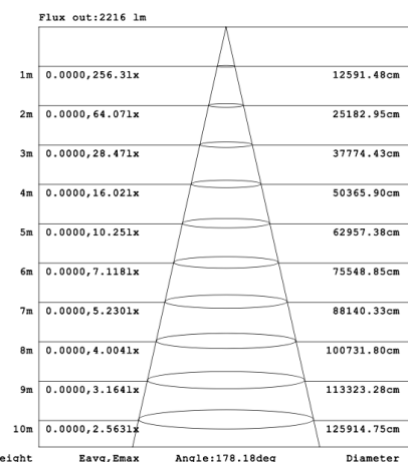

SB-S01A40WZ 31.50" 40W @ 4000K

Note: The Curves indicate the illuminated area and the average illumination when the luminaire is at different distance.

SB-S01A50WZ 39.37" 50W @ 4000K

SB-S01A60WZ 47.24" 60W @ 4000K