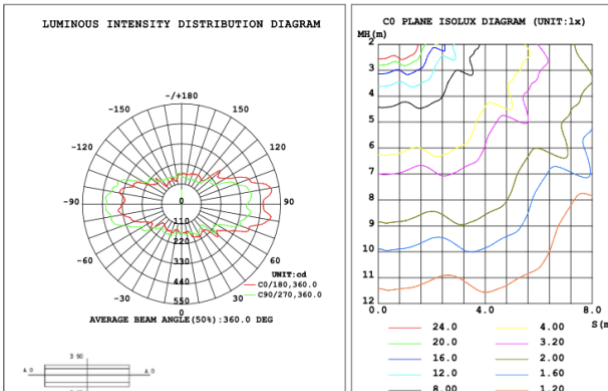

SB-S06F Remote mount with canopy, cables fixed directly to the ceiling, light outside.

SB-S06G Canopy mount with ring light inside.

SB-S06H Canopy mount with ring light outside.

PHOTOMETRIC: Illumination outside the profile, light inside

SB-S01A40WZ 31.50" 40W @ 4000K

Note: The Curves indicate the illuminated area and the average illumination when the luminaire is at different distance.

SB-S01A50WZ 39.37" 50W @ 4000K

SB-S01A60WZ 47.24" 60W @ 4000K