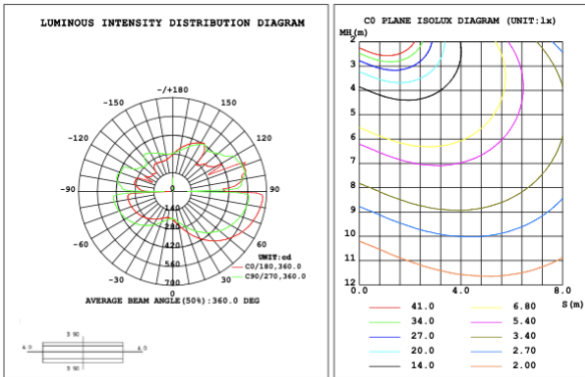

SB-S01A80WZ 70.87" 80W @ 4000K