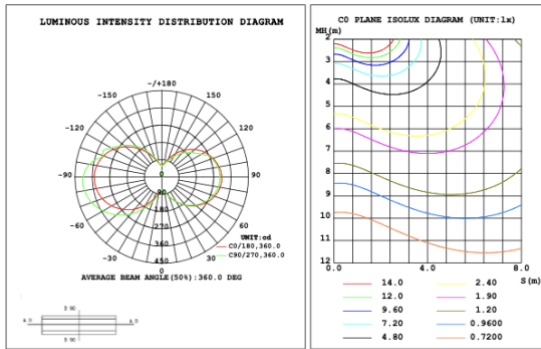

SB-S01A40WZ 31.50" 40W @ 4000K

Note: The Curves indicate the illuminated area and the average illumination when the luminaire is at different distance.

SB-S01A50WZ 39.37" 50W @ 4000K

SB-S01A60WZ 47.24" 60W @ 4000K

SB-S01A70WZ 59.06" 70W @ 4000K

SB-S01A80WZ 70.87" 80W @ 4000K

Illumination inside the profile, light outside

SB-S01B40WZ 31.50" 40W @ 4000K

SB-S01B50WZ 39.37" 50W @ 4000K

SB-S01B60WZ 47.24" 60W @ 4000K

SB-S01B70WZ 59.06" 70W @ 4000K