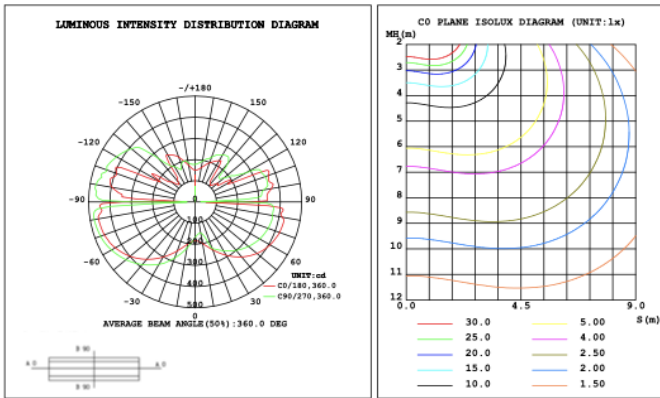

SB-S01A70WZ 59.06" 70W @ 4000K