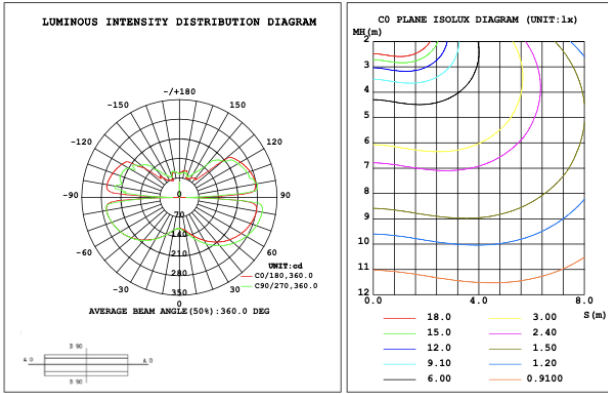

SB-S01A40WZ 31.50" 40W @ 4000K

Note: The Curves indicate the illuminated area and the average illumination when the luminaire is at different distance.

SB-S01A50WZ 39.37" 50W @ 4000K

SB-S01A60WZ 47.24" 60W @ 4000K