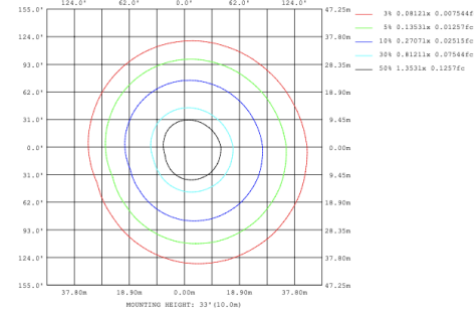

SB-S01A80WZ 70.87" 80W @ 4000K