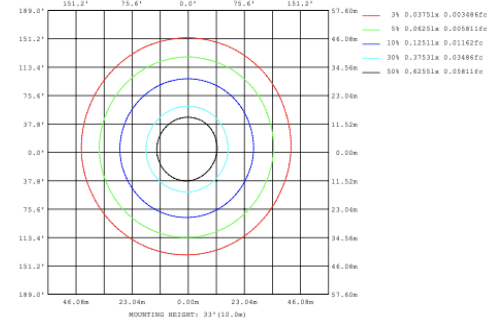

SB-S01A40WZ 31.50" 40W @ 4000K

Note: The Curves indicate the illuminated area and the average illumination when the luminaire is at different distance.

SB-S01A50WZ 39.37" 50W @ 4000K

SB-S01A60WZ 47.24" 60W @ 4000K

SB-S01A70WZ 59.06" 70W @ 4000K

SB-S01A80WZ 70.87" 80W @ 4000K

Illumination inside the profile, light outside

SB-S01B40WZ 31.50" 40W @ 4000K

SB-S01B50WZ 39.37" 50W @ 4000K

SB-S01B60WZ 47.24" 60W @ 4000K

SB-S01B70WZ 59.06" 70W @ 4000K