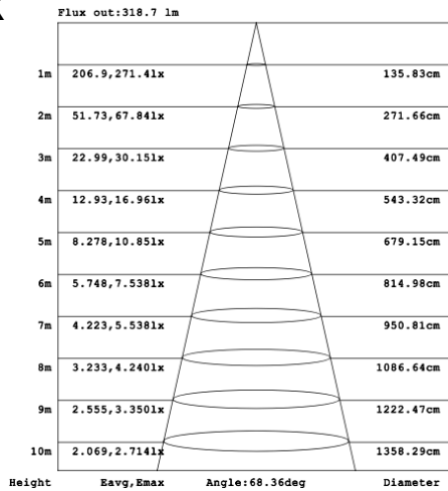

SB-S01A80WZ 70.87" 80W @ 4000K