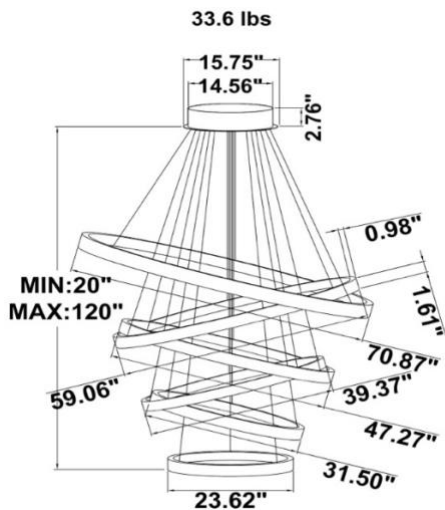

FEATURES

- 5-year limited warranty.
- Ships assembled.
- Illumination inside or outside the profile.
- Extruded aluminum housing up to 70.87", 1 continuous ring without joints.
- Fixture lumens per watt ratio up to 75 LPW for illumination.
- 10' standard adjustable aircraft cables/power cord adjust by push button grippers, custom length available.
- Can be remote driver mounted or driver concealed within the canopy, can be mounted on sloped ceiling.

DIMENSIONS & WEIGHTS: Canopy Size for ZigBee & DMX: 15.75" x 2.76"

SB-S06A Canopy mount with 1st, 4th, and 6th ring light inside, 2nd, 3rd, and 5th light outside.
38.1 lbs

SB-S06B Remote mount with canopy, light outside.
29.5 lbs

SB-S06C Canopy mount with swiveled rings, light inside.
33.6 lbs

SB-S06D Canopy mount with swiveled rings, light outside.
33.6 lbs

SB-S06E Remote mount with canopy, cables fixed directly to the ceiling, light inside.