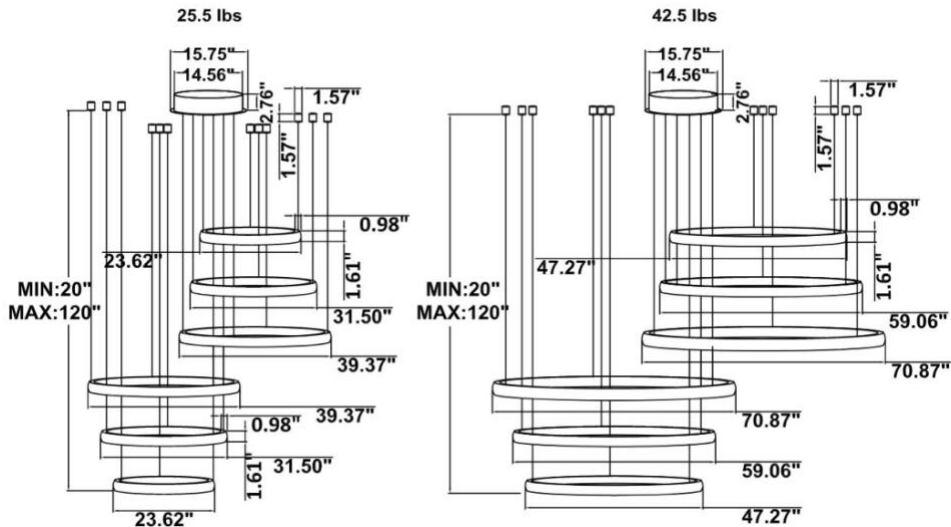

SB-S06F Remote mount with canopy, cables fixed directly to the ceiling, light outside.