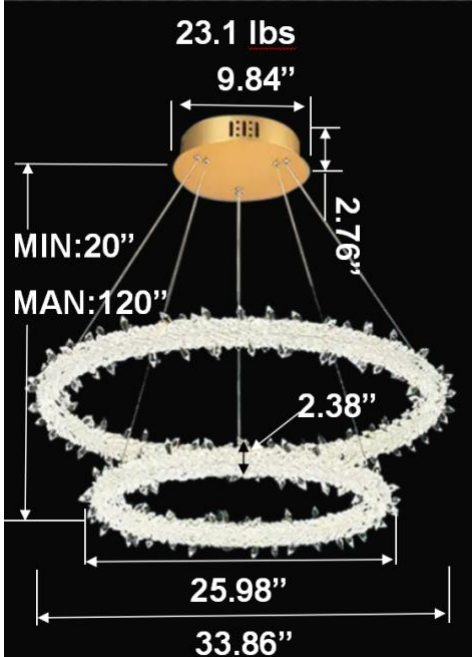

FEATURES

- 5-year limited warranty.
- Ships assembled.
- Illumination 360 degree.
- Extruded aluminum housing up to 70.87", 1 continuous ring without joints.
- Crystal diffuser, Glare-free.
- Fixture delivered lumens per watt ratio up to 53 LPW not including RGBW.
- 10' standard adjustable aircraft cables/power cord adjust by push button grippers, custom length available.
- Driver concealed within the canopy, can be mounted on sloped ceiling.

DIMENSIONS & WEIGHTS: Canopy Size for ZigBee & DMX: 15.75" x 2.76"

SB-A101A Canopy mount

SB-A201A Canopy mount

SB-A301A Canopy mount