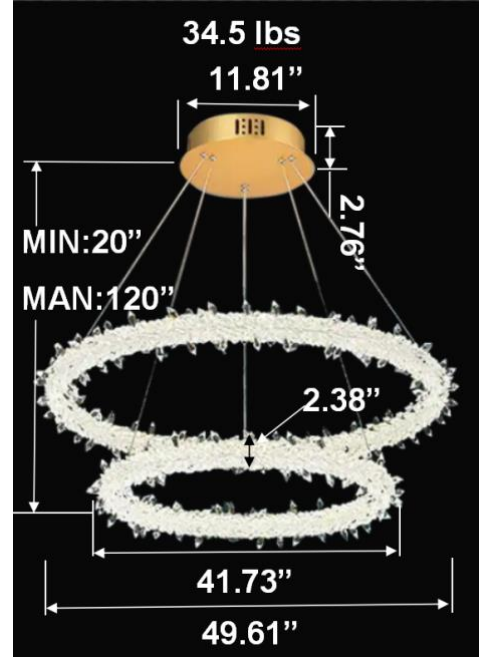

FEATURES

- 5-year limited warranty.
- Ships assembled.
- Illumination 360 degree.
- Extruded aluminum housing up to 70.87", 1 continuous ring without joints.
- Crystal diffuser, Glare-free.
- Fixture delivered lumens per watt ratio up to 53 LPW not including RGBW.
- 10' standard adjustable aircraft cables/power cord adjust by push button grippers, custom length available.
- Driver concealed within the canopy, can be mounted on sloped ceiling.

DIMENSIONS & WEIGHTS: Canopy Size for ZigBee & DMX: 15.75" x 2.76"

SB-A101A Canopy mount

SB-A201A Canopy mount

SB-A301A Canopy mount