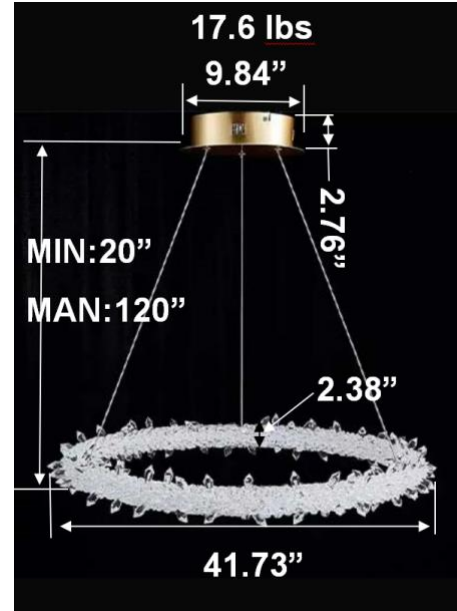

FEATURES

- 5-year limited warranty.
- Ships assembled.
- Illumination 360 degree.
- Extruded aluminum housing up to 70.87", 1 continuous ring without joints.
- Crystal diffuser, Glare-free.
- Fixture delivered lumens per watt ratio up to 53 LPW not including RGBW.
- 10' standard adjustable aircraft cables/power cord adjust by push button grippers, custom length available.
- Driver concealed within the canopy, can be mounted on sloped ceiling.

DIMENSIONS & WEIGHTS: Canopy Size for ZigBee & DMX: 15.75" x 2.76"

SB-A101A Canopy mount

SB-A201A Canopy mount

SB-A301A Canopy mount