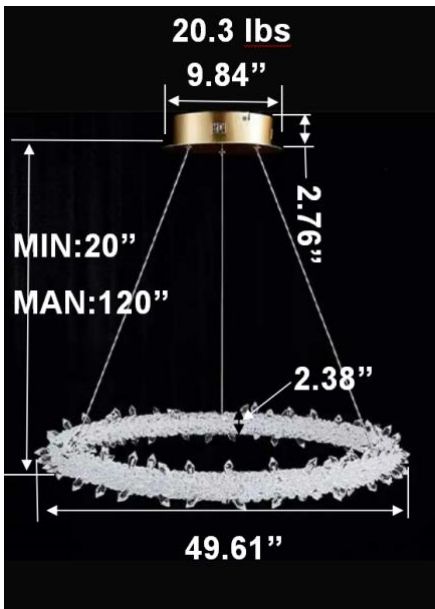

FEATURES

- 5-year limited warranty.
- Ships assembled.
- Illumination 360 degree.
- Extruded aluminum housing up to 70.87", 1 continuous ring without joints.
- Crystal diffuser, Glare-free.
- Fixture delivered lumens per watt ratio up to 53 LPW not including RGBW.
- 10' standard adjustable aircraft cables/power cord adjust by push button grippers, custom length available.
- Driver concealed within the canopy, can be mounted on sloped ceiling.

DIMENSIONS & WEIGHTS: Canopy Size for ZigBee & DMX: 15.75" x 2.76"

SB-A101A Canopy mount

SB-A201A Canopy mount

SB-A301A Canopy mount