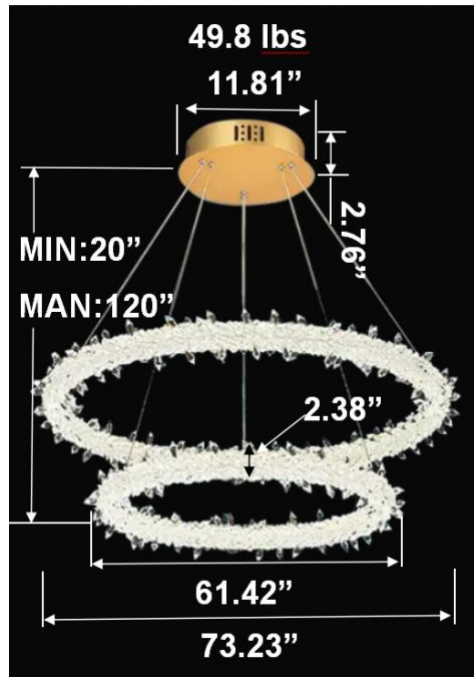

FEATURES

- 5-year limited warranty.
- Ships assembled.
- Illumination 360 degree.
- Extruded aluminum housing up to 70.87", 1 continuous ring without joints.
- Crystal diffuser, Glare-free.
- Fixture delivered lumens per watt ratio up to 53 LPW not including RGBW.
- 10' standard adjustable aircraft cables/power cord adjust by push button grippers, custom length available.
- Driver concealed within the canopy, can be mounted on sloped ceiling.

DIMENSIONS & WEIGHTS: Canopy Size for ZigBee & DMX: 15.75" x 2.76"

SB-A101A Canopy mount

SB-A201A Canopy mount

SB-A301A Canopy mount