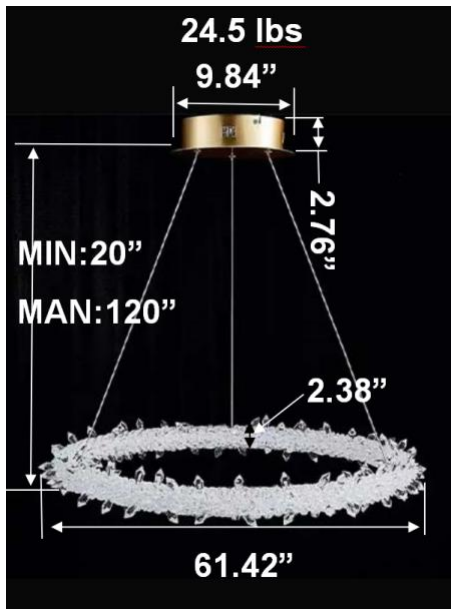

FEATURES

- 5-year limited warranty.
- Ships assembled.
- Illumination 360 degree.
- Extruded aluminum housing up to 70.87", 1 continuous ring without joints.
- Crystal diffuser, Glare-free.
- Fixture delivered lumens per watt ratio up to 53 LPW not including RGBW.
- 10' standard adjustable aircraft cables/power cord adjust by push button grippers, custom length available.
- Driver concealed within the canopy, can be mounted on sloped ceiling.

DIMENSIONS & WEIGHTS: Canopy Size for ZigBee & DMX: 15.75" x 2.76"

SB-A101A Canopy mount

SB-A201A Canopy mount

SB-A301A Canopy mount