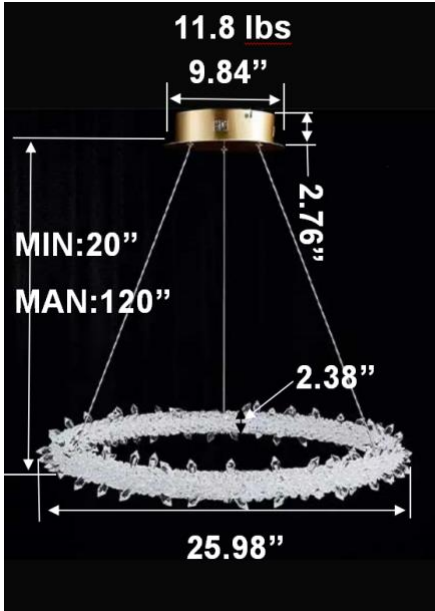

FEATURES

- 5-year limited warranty.
- Ships assembled.
- Illumination 360 degree.
- Extruded aluminum housing up to 70.87", 1 continuous ring without joints.
- Crystal diffuser, Glare-free.
- Fixture delivered lumens per watt ratio up to 53 LPW not including RGBW.
- 10' standard adjustable aircraft cables/power cord adjust by push button grippers, custom length available.
- Driver concealed within the canopy, can be mounted on sloped ceiling.

DIMENSIONS & WEIGHTS: Canopy Size for ZigBee & DMX: 15.75" x 2.76"

SB-A101A Canopy mount

SB-A201A Canopy mount

SB-A301A Canopy mount