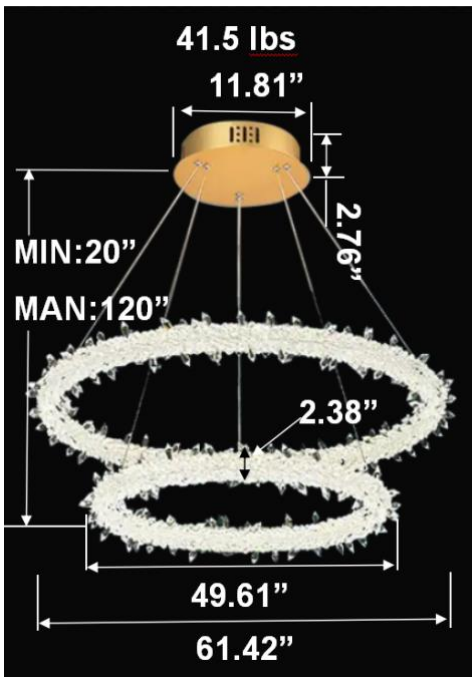

FEATURES

- 5-year limited warranty.
- Ships assembled.
- Illumination 360 degree.
- Extruded aluminum housing up to 70.87", 1 continuous ring without joints.
- Crystal diffuser, Glare-free.
- Fixture delivered lumens per watt ratio up to 53 LPW not including RGBW.
- 10' standard adjustable aircraft cables/power cord adjust by push button grippers, custom length available.
- Driver concealed within the canopy, can be mounted on sloped ceiling.

DIMENSIONS & WEIGHTS: Canopy Size for ZigBee & DMX: 15.75" x 2.76"

SB-A101A Canopy mount

SB-A201A Canopy mount

SB-A301A Canopy mount