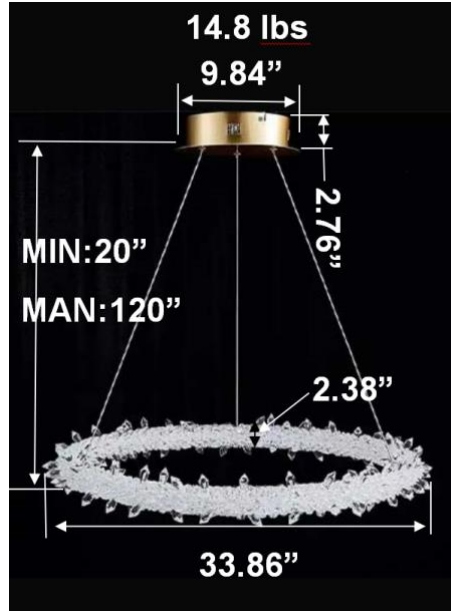

FEATURES

- 5-year limited warranty.
- Ships assembled.
- Illumination 360 degree.
- Extruded aluminum housing up to 70.87", 1 continuous ring without joints.
- Crystal diffuser, Glare-free.
- Fixture delivered lumens per watt ratio up to 53 LPW not including RGBW.
- 10' standard adjustable aircraft cables/power cord adjust by push button grippers, custom length available.
- Driver concealed within the canopy, can be mounted on sloped ceiling.

DIMENSIONS & WEIGHTS: Canopy Size for ZigBee & DMX: 15.75" x 2.76"

SB-A101A Canopy mount

SB-A201A Canopy mount

SB-A301A Canopy mount