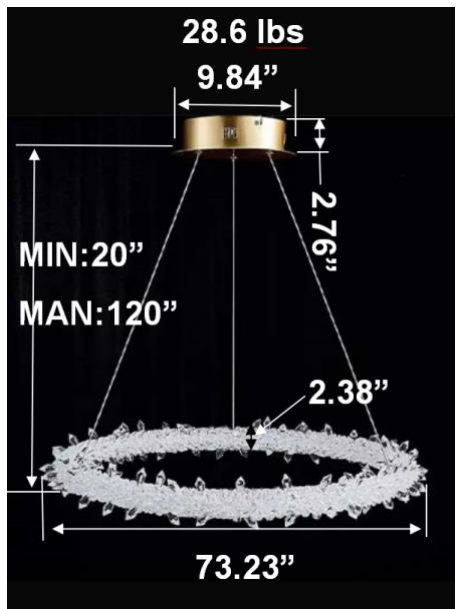

FEATURES

- 5-year limited warranty.
- Ships assembled.
- Illumination 360 degree.
- Extruded aluminum housing up to 70.87", 1 continuous ring without joints.
- Crystal diffuser, Glare-free.
- Fixture delivered lumens per watt ratio up to 53 LPW not including RGBW.
- 10' standard adjustable aircraft cables/power cord adjust by push button grippers, custom length available.
- Driver concealed within the canopy, can be mounted on sloped ceiling.

DIMENSIONS & WEIGHTS: Canopy Size for ZigBee & DMX: 15.75" x 2.76"

SB-A101A Canopy mount

SB-A201A Canopy mount

SB-A301A Canopy mount