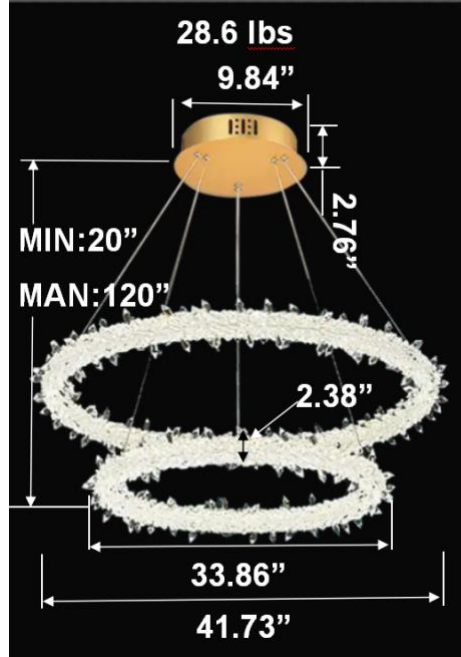

FEATURES

- 5-year limited warranty.
- Ships assembled.
- Illumination 360 degree.
- Extruded aluminum housing up to 70.87", 1 continuous ring without joints.
- Crystal diffuser, Glare-free.
- Fixture delivered lumens per watt ratio up to 53 LPW not including RGBW.
- 10' standard adjustable aircraft cables/power cord adjust by push button grippers, custom length available.
- Driver concealed within the canopy, can be mounted on sloped ceiling.

DIMENSIONS & WEIGHTS: Canopy Size for ZigBee & DMX: 15.75" x 2.76"

SB-A101A Canopy mount

SB-A201A Canopy mount

SB-A301A Canopy mount